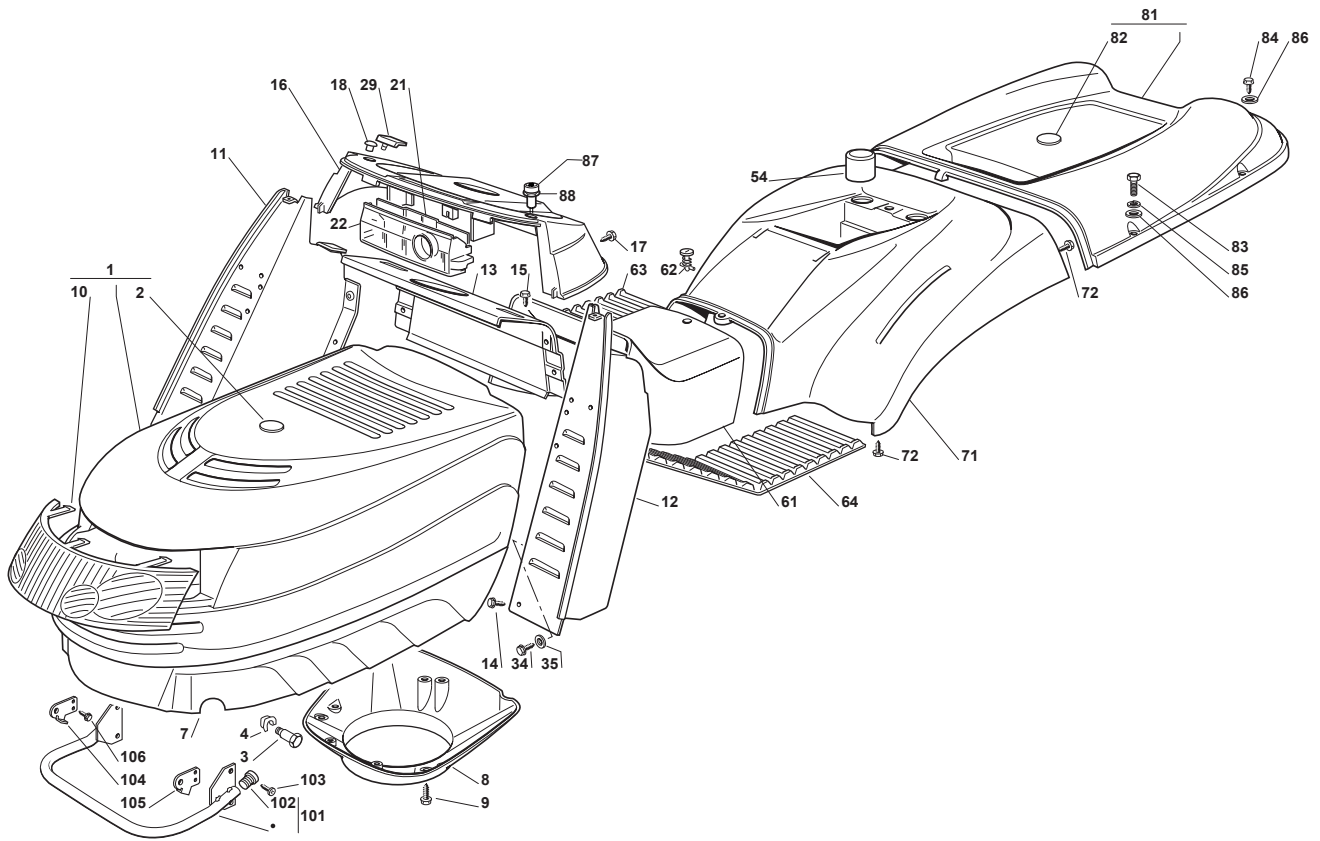

Fig.	Q.ty	Part No	Description	Notes
86	6	112521331/0	Washer	
87	1	325605003/0	Button	
88	1	325256250/0	Screwed Ring	
101	1	382869006/1	Muffler Tube Guard	
102	2	118566110/0	Push Rod	
103	4	112734995/0	Screw	
104	1	325547089/1	Right Plate	
105	1	325547091/1	Left Plate	
106	4	112731580/0	Screw	
16	1	325120257/0	Dashboard	for Electronic Card with Display