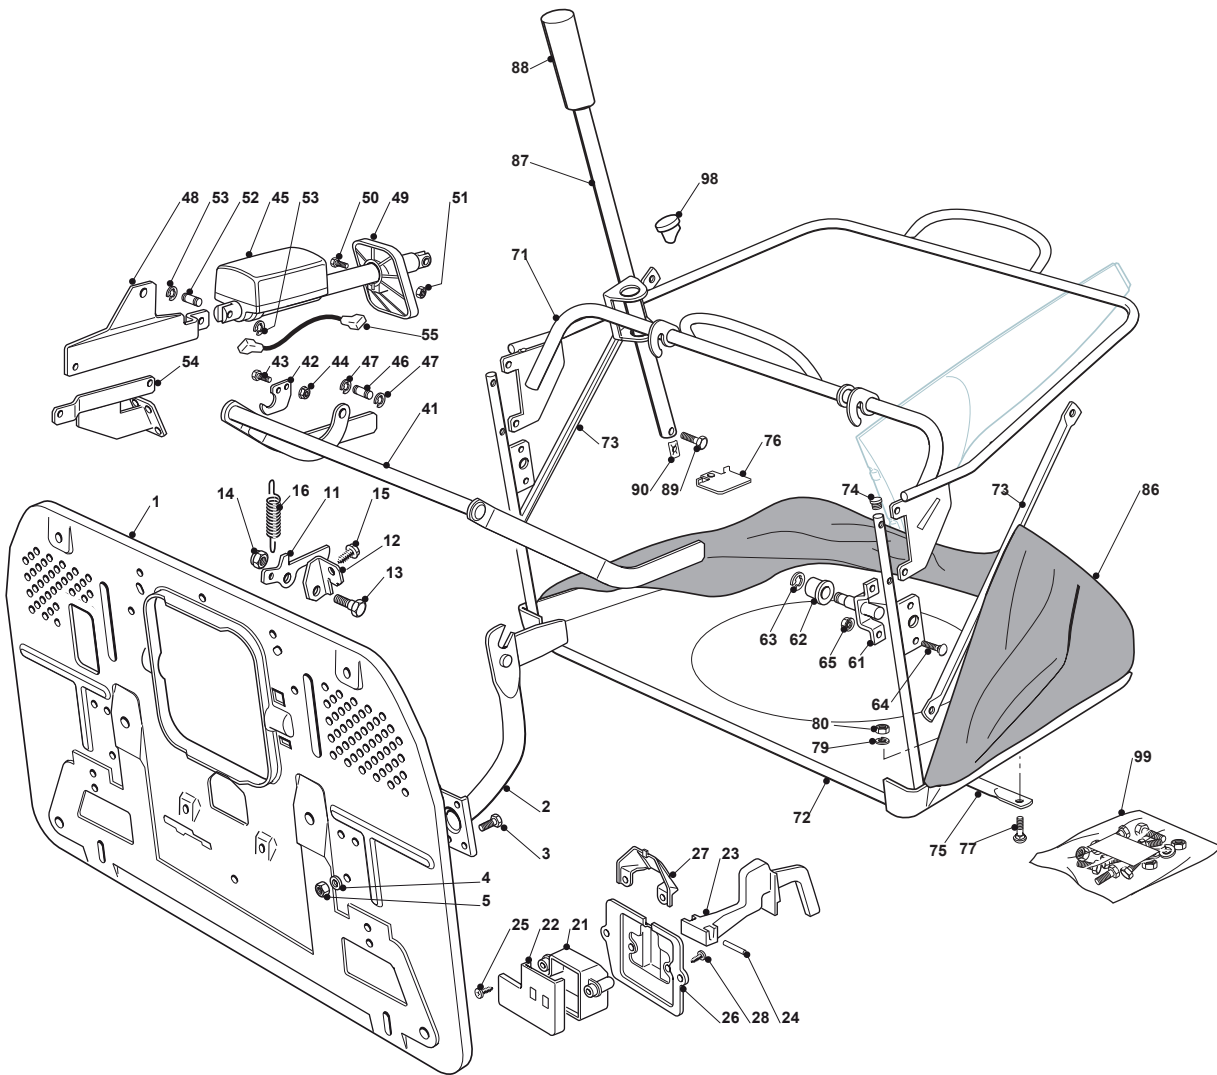

TCP 102 HYDRO

Ride-on 102-122 cm Grass-Catcher with Electrical Lifting

Issue 13 - 2016

Fig.	Q.ty	Part No	Description	Notes
83	1	125394508/0	Knob	
84	1	112792099/0	Screw	
85	1	112154510/0	Nut	
86	1	382180045/0	Outfit, Screws	