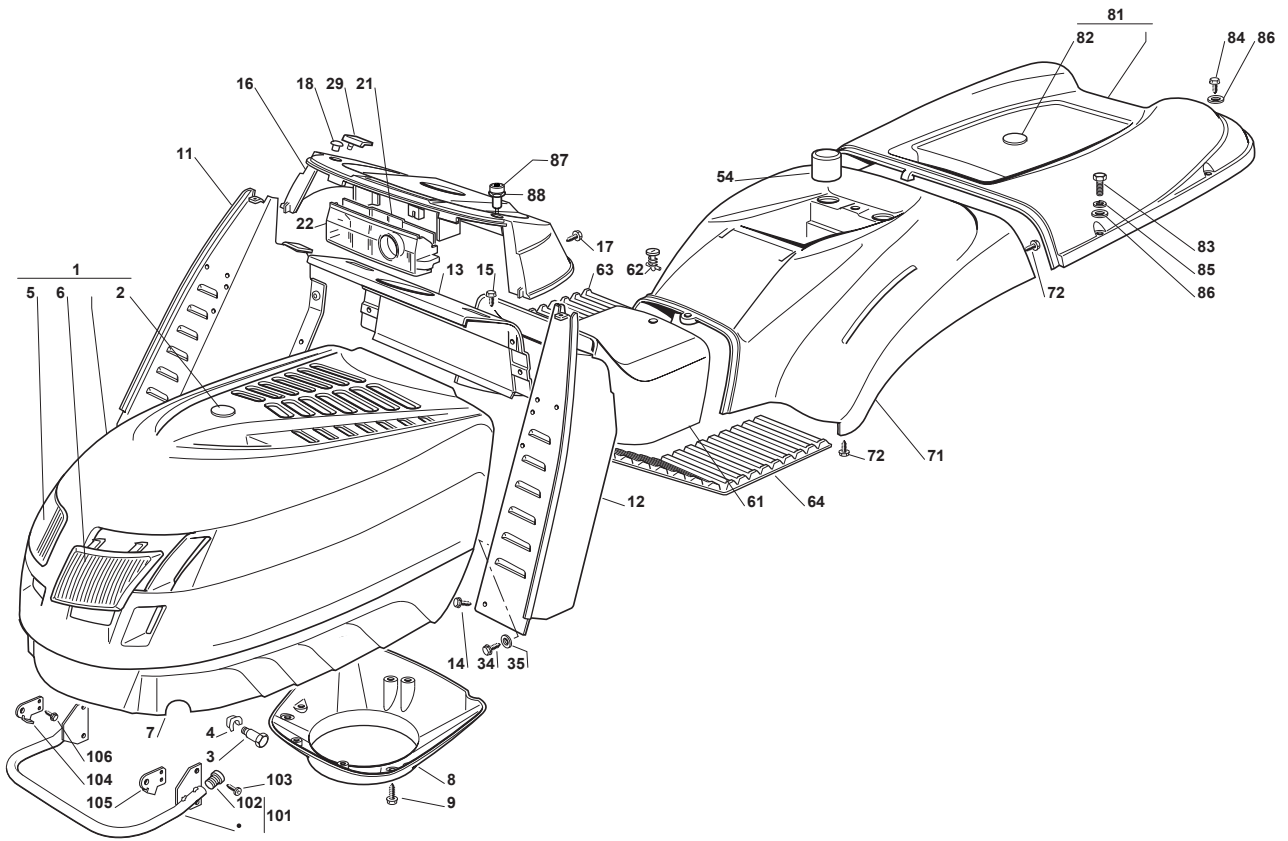

Fig.	Q.ty	Part No	Description	Notes
1	1	382076841/3	Upper Engine Hood Red	Red
1	1	382076843/2	Upper Engine Hood Green	Green
1	1	382076847/2	Upper Engine Hood Blue	Blue
2	1	125547026/0	Plate Green	Green
2	1	125547028/0	Plate Blue	Blue
2	1	325547025/1	Injection Plaque 300941Ggp Tcp	Red
3	2	125510023/1	Pin	
4	2	112436050/1	Plate	
5	1	125410860/0	Right Grill	
6	1	125410861/0	Left Grill	
7	1	125076808/0	Lower Engine Hood	
8	1	325108024/0	Conveyor	Short Conveyor
8	1	325108028/0	Conveyor	Long Conveyor
9	3	112728686/0	Screw	
11	1	382785022/8	Right Dashboard Support	
11	1	382785022/9	Right Dashboard Support	
12	1	382785021/7	Left Dashboard Support	
12	1	382785021/8	Left Dashboard Support	
13	1	382785137/0	Central Dashboard Support	
14	2	112735110/0	Screw	
15	4	112735110/0	Screw	
16	1	325120258/0	Black Dashboard	for Standard Electronic Card
17	4	112728440/0	Screw	
18	2	125120200/0	Cap	
21	1	125600009/0	Rear Card Protection	
22	1	125600051/0	Protection	
29	2	125260000/0	Grommet	
34	2	112731350/0	Screw	
35	2	112521330/0	Washer	
54	2	325122000/2	Spring	
61	1	125110240/0	Green Central Cover	Green
61	1	125110242/0	Blue Central Cover	Blue
61	1	325110239/1	Red Central Cover (Hydro)	Red
62	1	125580020/2	Stake	
63	1	125110270/0	Right Footboard Cover	
64	1	125110260/2	Left Footboard Cover	
71	1	325109701/1	Red Wheels Cover	Red
71	1	325109705/0	Green Wheels Cover	Green
71	1	325109709/0	Blue Wheels Cover	Blue
72	4	112735402/0	Screw	
81	1	182110201/0	Grass-Catcher Cover	Green
81	1	182110203/0	Blue Grass-Catcher Cover	Blue
81	1	382110200/1	Red Grass-Catcher Cover	Red
81	1	382110245/0	Grassbox Cover Ass.Y Black	Black
82	1	125547026/0	Plate Green	Green
82	1	125547028/0	Plate Blue	Blue
82	1	325547025/1	Injection Plaque 300941Ggp Tcp	Red
82	1	325547150/0	Plate Black	Black
83	2	112674701/0	Screw	
84	4	112729601/1	Screw	
85	2	112582101/0	Grower	