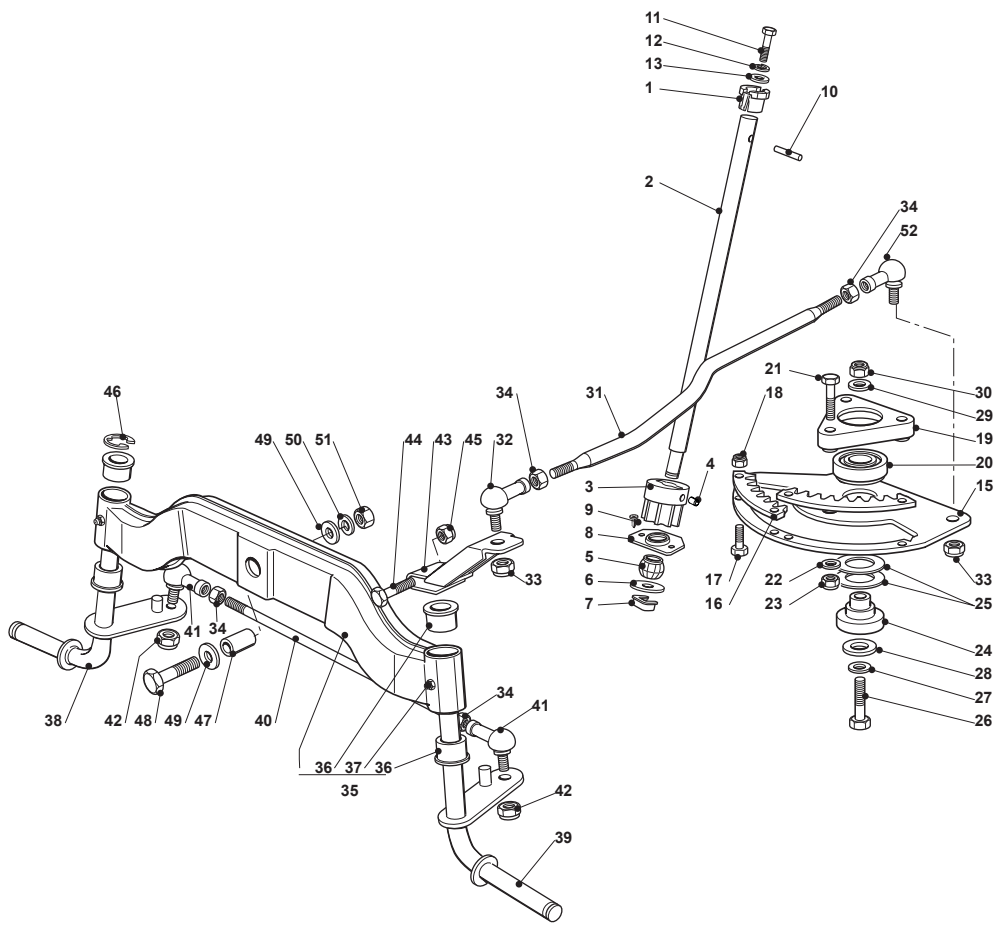

TCP 102 HYDRO

Ride-on 102-122 cm Body

Issue 13 - 2016

Fig.	Q.ty	Part No	Description	Notes
16	1	325120257/0	Dashboard	for Electronic Card with Display

Fig.	Q.ty	Part No	Description	Notes
1	1	325038004/0	Bushing	
2	1	125520010/0	Steering Column	
3	1	125570004/0	Pinion	
4	1	112714300/0	Dowel	
5	1	325743000/0	Joint	
6	1	112521370/0	Washer	
7	1	112436030/0	Plate	
8	1	325785213/1	Support	
9	2	112729601/1	Screw	
10	1	112620250/0	Pin	
11	1	112691800/0	Screw	
12	1	112583500/0	Grower	
13	1	112523060/0	Washer	
15	1	325735523/0	Steering Sector	
16	2	325150000/0	Rack	
17	4	112791213/1	Screw	
18	4	112154510/0	Nut	
19	1	325774453/0	Clamp	
20	1	119216047/0	Bearing	
21	3	112691100/0	Screw	
22	3	112523060/0	Washer	
23	3	112155000/0	Nut	
24	1	125510120/0	Support	
25	2	322672153/0	Antifriction Washer	
26	1	112692395/0	Screw	
27	1	112523080/0	Washer	
28	1	112521390/0	Washer	
29	1	112523080/0	Washer	
30	1	112156602/0	Nut	
31	1	125033003/1	Steering Rod	
32	2	122746600/0	Joint	
32	2	122746616/0	Joint	
33	2	122746609/0	Joint	
34	4	112156602/0	Nut	
35	1	382034001/3	Equalizer With Bush And Lubricator	
36	4	125034002/1	Bushing	
37	2	112379511/0	Grease Dispenser	
38	1	382230349/0	Right Stub Axle	
39	1	382230348/0	Left Stub Axle	
40	1	325840001/0	Tie Rod	
41	2	122746616/0	Joint	
42	2	112156602/0	Nut	
43	1	382318101/0	Lever Ass.Y	
44	1	112691700/0	Screw	
45	1	112155000/0	Nut	
46	1	112001000/0	Benzing Ring	
47	1	125160005/0	Spacer	
48	1	112694100/0	Screw	
49	2	112521390/0	Washer	
50	1	112587900/0	Grower	
51	1	112295800/0	Nut	