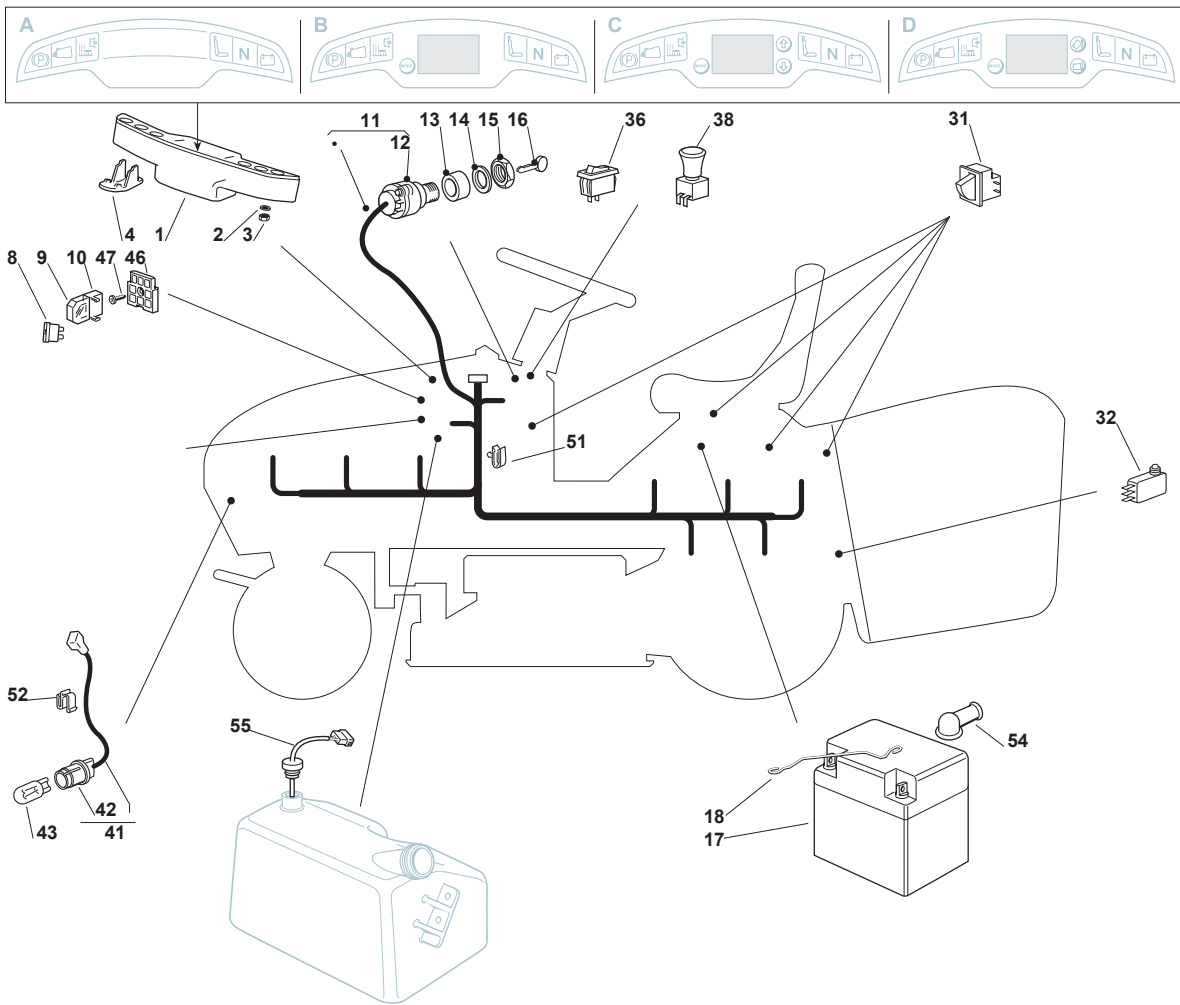

Fig.	Q.ty	Part No	Description	Notes
2	2	112521320/0	Washer	
3	2	112154330/0	Nut	
4	1	325031501/0	Deflector	
8	1	133340035/0	Fuse 15 A	for Electrical Lifting
8	1	133340036/0	Fuse 25 A	for Manual Lifting
8	1	133340040/0	Fuse 10 A	for Manual Lifting
9	2	133215000/0	Cover	for Manual Lifting
9	3	133215000/0	Cover	for Electrical Lifting
10	2	133500007/0	Fuse Carrier	for Manual Lifting
10	3	133500007/0	Fuse Carrier	for Electrical Lifting
12	1	118450072/0	Starting Switch	
13	1	118550136/0	Spacer	
14	1	118550135/0	Washer	
15	1	118400862/0	Ring Nut	
16	1	118210022/0	Starting Key	
17	1	118120002/1	Battery	
18	1	125430230/0	Spring	
31	3	119410615/0	Microswitch	
32	1	119410605/1	Microswitch	
36	1	118450060/1	Headlight Interrupt.	
38	1	118450068/0	Switch	
41	1	182040073/0	Lamp Holder	
42	2	133500030/0	Lamp Holder	
43	2	118459100/0	Lamp For Lights	
46	1	133500010/1	Plate	
47	1	112735170/0	Screw	
51	5	133320506/0	Fairlead	
52	1	133320504/0	Fairlead	
54	1	118564864/1	Protection	
55	1	125290001/0	Fuel Level Indicator	
11	1	182040203/0	Cables Ass.Y	for B&S-GGP-Kawasaki Engines
11	1	182040208/0	Cables Ass.Y	for Honda Engine
1	1	382722431/0	Cards + Guards (A)	"A"
1	1	382722432/0	Cards + Guards (B)	"B"
1	1	382722433/0	Cards + Guards (D)	"D"
1	1	382722434/0	Cards + Guards (C)	"C"