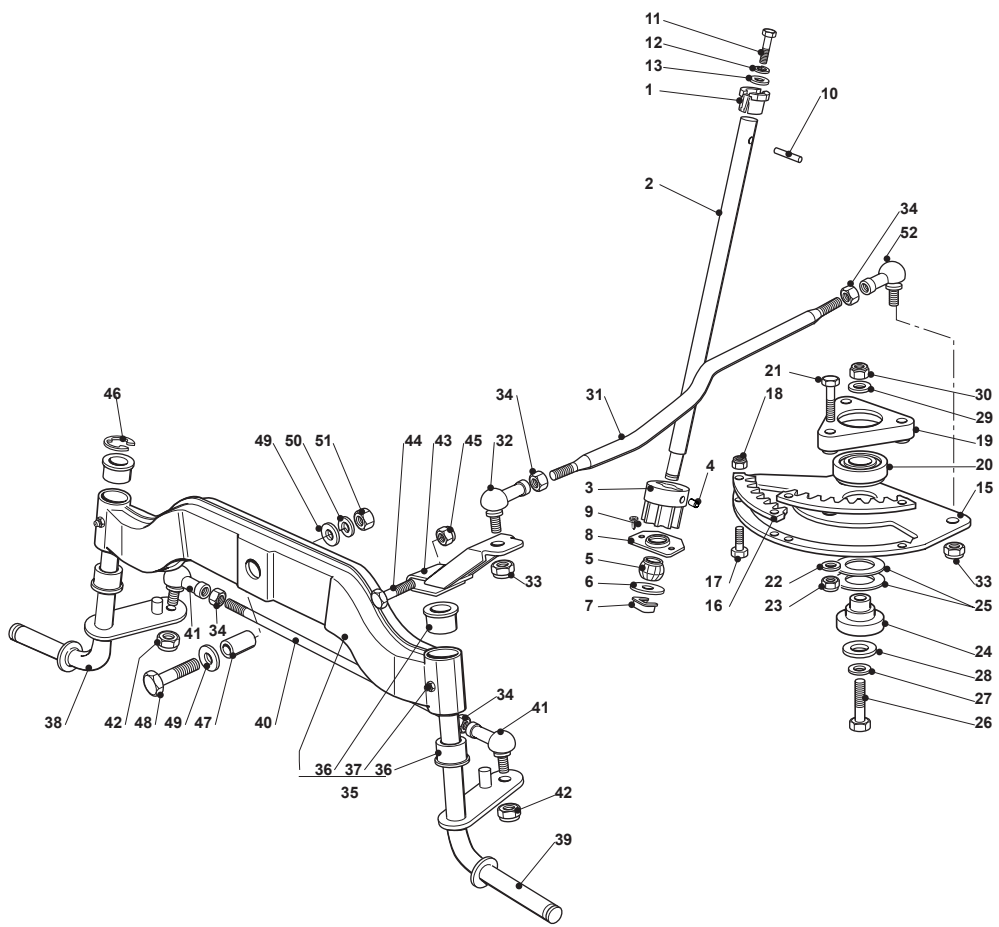

TCP 102 HYDRO

Ride-on 102-122 cm Body

Issue 13 - 2016

Fig.	Q.ty	Part No	Description	Notes
16	1	325120257/0	Dashboard	for Electronic Card with Display

Fig.	Q.ty	Part No	Description	Notes
1	1	325038004/0	Bushing	
2	1	125520010/0	Steering Column	
3	1	125570004/0	Pinion	
4	1	112714300/0	Dowel	
5	1	325743000/0	Joint	
6	1	112521370/0	Washer	
7	1	112436030/0	Plate	
8	1	325785213/1	Support	
9	2	112729601/1	Screw	
10	1	112620250/0	Pin	
11	1	112691800/0	Screw	
12	1	112583500/0	Grower	
13	1	112523060/0	Washer	
15	1	325735523/0	Steering Sector	
16	2	325150000/0	Rack	
17	4	112791213/1	Screw	
18	4	112154510/0	Nut	
19	1	325774453/0	Clamp	
20	1	119216047/0	Bearing	
21	3	112691100/0	Screw	
22	3	112523060/0	Washer	
23	3	112155000/0	Nut	
24	1	125510120/0	Support	
25	2	322672153/0	Antifriction Washer	
26	1	112692395/0	Screw	
27	1	112523080/0	Washer	
28	1	112521390/0	Washer	
29	1	112523080/0	Washer	
30	1	112156602/0	Nut	
31	1	125033003/1	Steering Rod	
32	2	122746600/0	Joint	
32	2	122746616/0	Joint	
33	2	122746609/0	Joint	
34	4	112156602/0	Nut	
35	1	382034001/3	Equalizer With Bush And Lubricator	
36	4	125034002/1	Bushing	
37	2	112379511/0	Grease Dispenser	
38	1	382230349/0	Right Stub Axle	
39	1	382230348/0	Left Stub Axle	
40	1	325840001/0	Tie Rod	
41	2	122746616/0	Joint	
42	2	112156602/0	Nut	
43	1	382318101/0	Lever Ass.Y	
44	1	112691700/0	Screw	
45	1	112155000/0	Nut	
46	1	112001000/0	Benzing Ring	
47	1	125160005/0	Spacer	
48	1	112694100/0	Screw	
49	2	112521390/0	Washer	
50	1	112587900/0	Grower	
51	1	112295800/0	Nut	