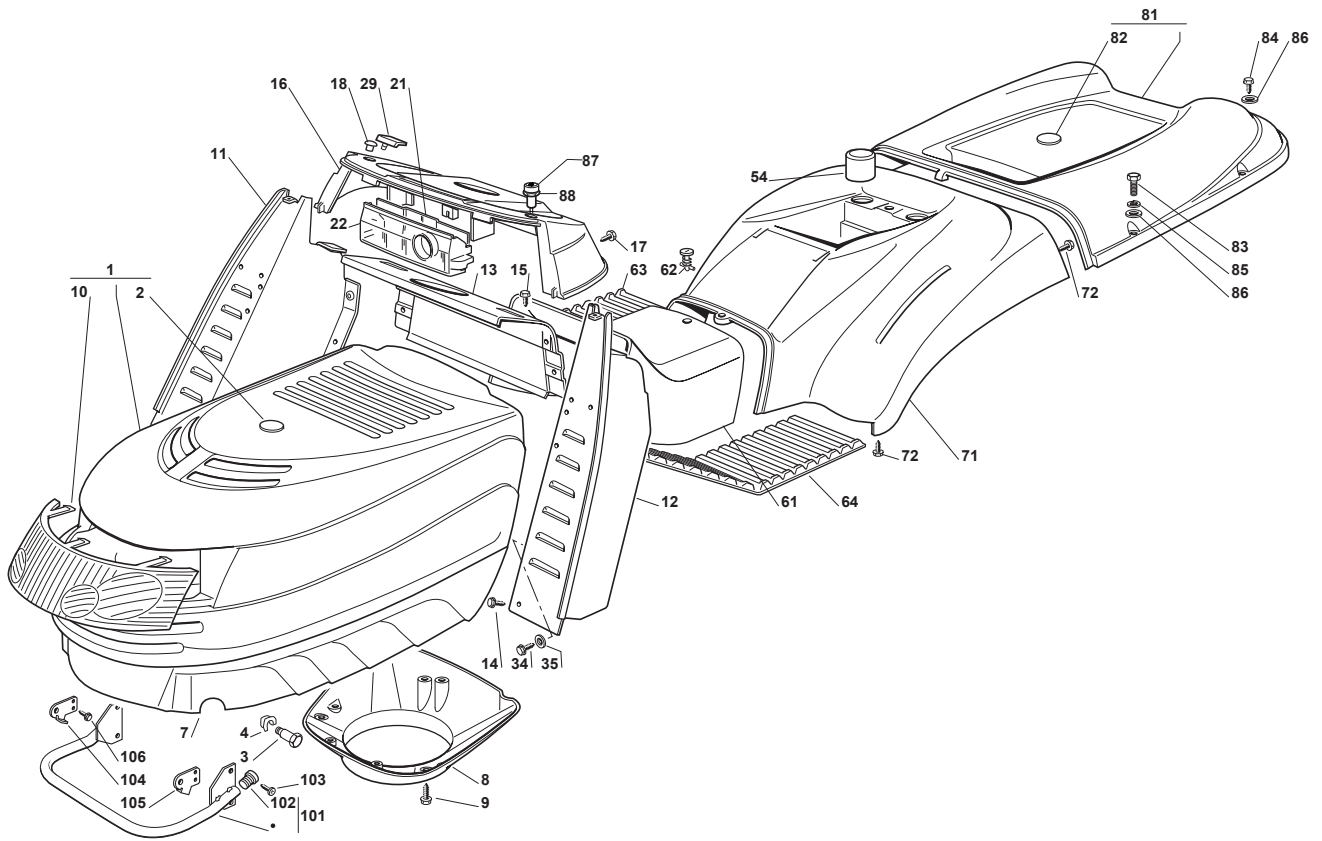

Fig.	Q.ty	Part No	Description	Notes
1	1	382076920/1	Engine Hood Yellow	Yellow
1	1	382076943/0	Upper Engine Hood Grey	Grey
2	1	125547105/0	Yellow Injection Plate	
2	1	325547183/0	Red Plate	
3	2	125510023/1	Pin	
4	2	112436050/1	Plate	
7	1	125076808/0	Lower Engine Hood	
8	1	325108024/0	Conveyor	Short Conveyor
8	1	325108028/0	Conveyor	Long Conveyor
9	3	112728686/0	Screw	
10	1	125410859/0	Headlights Grill For Tcp Single-Light	
11	1	382785022/8	Right Dashboard Support	
11	1	382785022/9	Right Dashboard Support	
12	1	382785021/7	Left Dashboard Support	
12	1	382785021/8	Left Dashboard Support	
13	1	382785137/0	Central Dashboard Support	
14	2	112735110/0	Screw	
15	4	112735110/0	Screw	
16	1	325120258/0	Black Dashboard	for Standard Electronic Card
17	4	112728440/0	Screw	
18	2	125120200/0	Cap	
21	1	125600009/0	Rear Card Protection	
22	1	125600051/0	Protection	
29	2	125260000/0	Grommet	
34	2	112731350/0	Screw	
35	2	112521330/0	Washer	
54	2	325122000/2	Spring	
61	1	125110106/0	Cover Yellow	Yellow
61	1	325110356/0	Cover (Hydro) Grey	Grey
62	1	125580020/2	Stake	
63	1	125110270/0	Right Footboard Cover	
64	1	125110260/2	Left Footboard Cover	
71	1	325109717/0	Yellow Wheels Cover	Yellow
71	1	325109764/0	Grey Wheels Cover	Grey
72	4	112735402/0	Screw	
81	1	182110213/0	Yellow Grass-Catcher Cover	Yellow
81	1	382110272/0	Grass-Catcher Cover Grey	Grey
82	1	125547105/0	Yellow Injection Plate	Yellow
82	1	325547183/0	Red Plate	Grey
83	2	112674701/0	Screw	
84	4	112729601/1	Screw	
85	2	112582101/0	Grower	
86	6	112521331/0	Washer	
87	1	325605003/0	Button	
88	1	325256250/0	Screwed Ring	
101	1	382869006/1	Muffler Tube Guard	
102	2	118566110/0	Push Rod	
103	4	112734995/0	Screw	
104	1	325547089/1	Right Plate	
105	1	325547091/1	Left Plate	
106	4	112731580/0	Screw