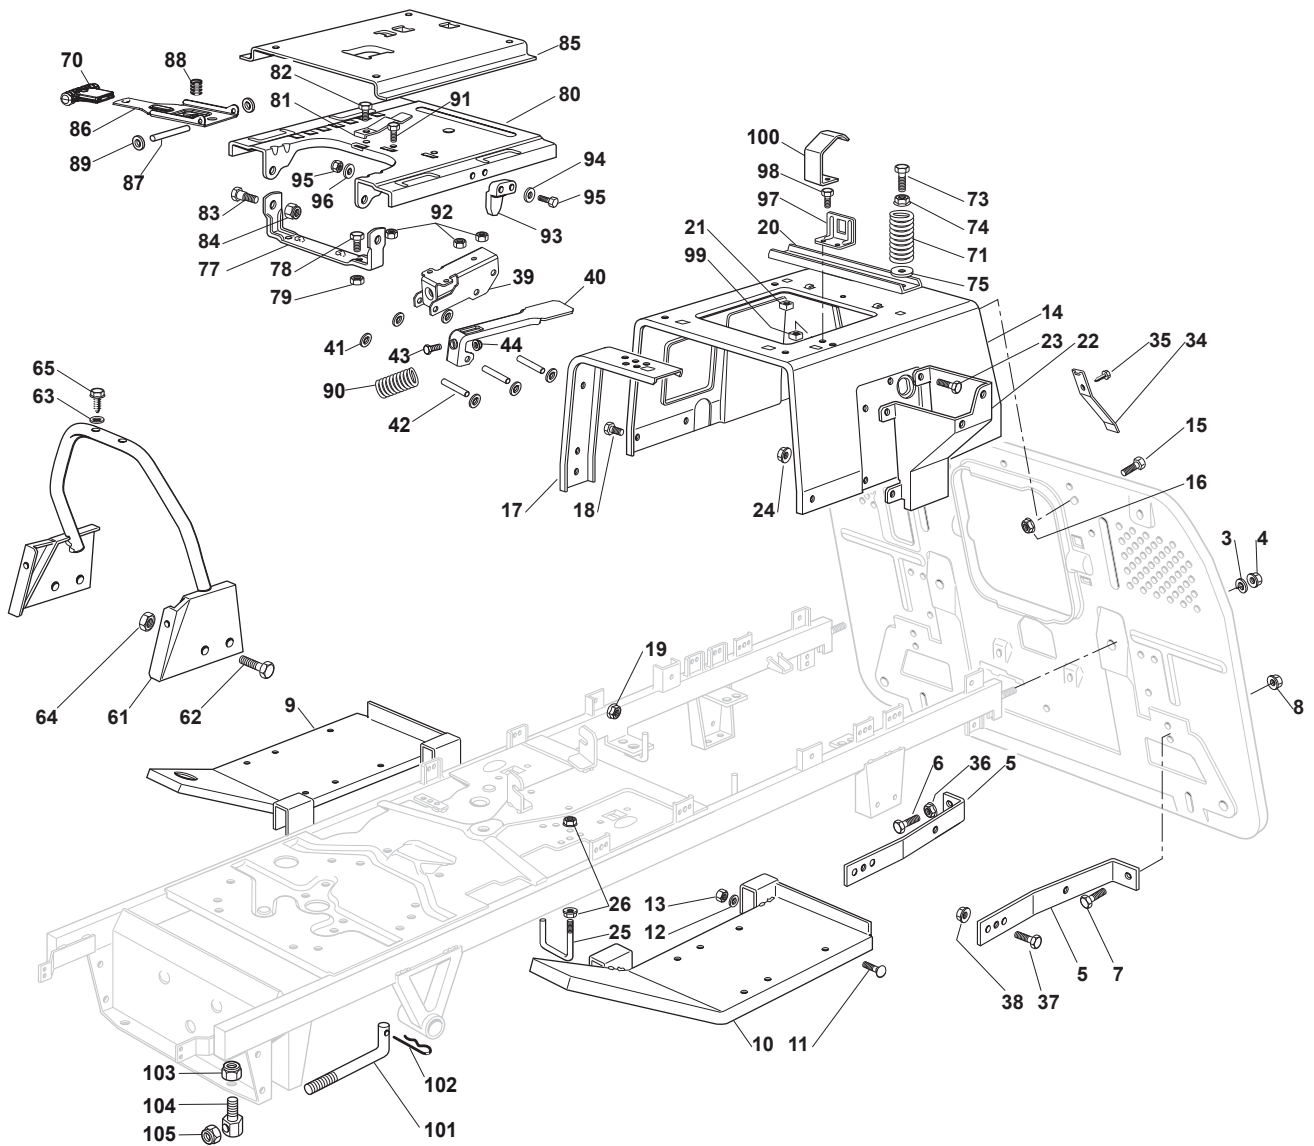

Fig.	Q.ty	Part No	Description	Notes
83	2	122524970/2	Fulcrum Pin	
84	2	112155010/0	Nut	
85	1	325785147/2	Seat Support	
86	1	325318109/1	Stop Lever	
87	1	125510000/0	Pin	
88	1	125430202/1	Spring	
89	2	112604897/0	Elastic Washer	
90	1	125430285/0	Spring	
91	1	112789000/0	Screw	
92	1	112154330/0	Nut	
93	1	325060049/0	Seat Switch Cam	
94	2	112815050/0	Screw	
95	4	112521320/0	Washer	
96	2	112154330/0	Nut	
97	1	325755025/1	Bracket	
98	2	112735110/0	Screw	
99	2	112437502/0	Plate	
100	1	325430255/0	Spring	
101	2	125510119/0	Tie Rod	
102	2	124487997/0	Cotter Pin	
103	2	112155000/0	Nut	
104	2	125510040/1	Pin	
105	2	112155000/0	Nut	

Fig.	Q.ty	Part No	Description	Notes
82	1	112731580/0	Screw	
83	2	122524970/2	Fulcrum Pin	
84	2	112155010/0	Nut	
85	1	325785147/2	Seat Support	
86	1	325318303/0	Stop Lever	
87	1	125510000/0	Pin	
88	1	125430202/1	Spring	
89	2	112604897/0	Elastic Washer	
90	1	125430285/0	Spring	
91	1	112789000/0	Screw	
92	1	112154330/0	Nut	
93	1	325060049/0	Seat Switch Cam	
94	2	112815050/0	Screw	
95	4	112521320/0	Washer	
96	2	112154330/0	Nut	
97	1	325755025/1	Bracket	
98	2	112735110/0	Screw	
99	2	112437502/0	Plate	
100	1	325430255/0	Spring	
101	2	125510119/0	Tie Rod	
102	2	124487997/0	Cotter Pin	
103	2	112155000/0	Nut	
104	2	125510040/1	Pin	
105	2	112155000/0	Nut	