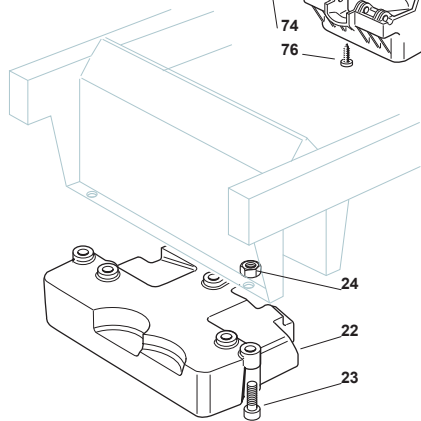

Fig.	Q.ty	Part No	Description	Notes
2	1	382400003/1	Ejection Guard	
3	1	325869043/0	Rear Support	
4	2	118566112/0	Polyethylene Push Road	
5	2	112689515/0	Screw	
6	2	112154510/0	Nut	
7	2	125510022/0	Pin	
8	2	124487998/0	Cotter Pin	
9	1	124487999/0	Spring Pin	
22	1	125519997/1	Front Weight Tc	
23	3	112760520/0	Screw	
24	3	112155000/0	Nut	
42	1	382735502/0	Bracket	
43	1	325774213/0	Bracket	
44	1	382033105/1	Rod	
45	1	125510021/1	Hitch Pin	
46	2	124487999/0	Spring Pin	
51	1	182180050/0	Battery Charger	CE Plugg
51	1	182180052/0	Battery Charger	UK Plugg
72	1	325140097/0	Deflector	
73	1	325394005/0	Handle	
74	1	125510077/0	Pin	
75	1	125430245/0	Spring	
76	1	112735405/0	Screw	
77	1	325280000/1	Handgrip	
78	1	125840011/1	Tie Rod	
79	2	125253004/0	Mulch.Kit Fixing Hook	