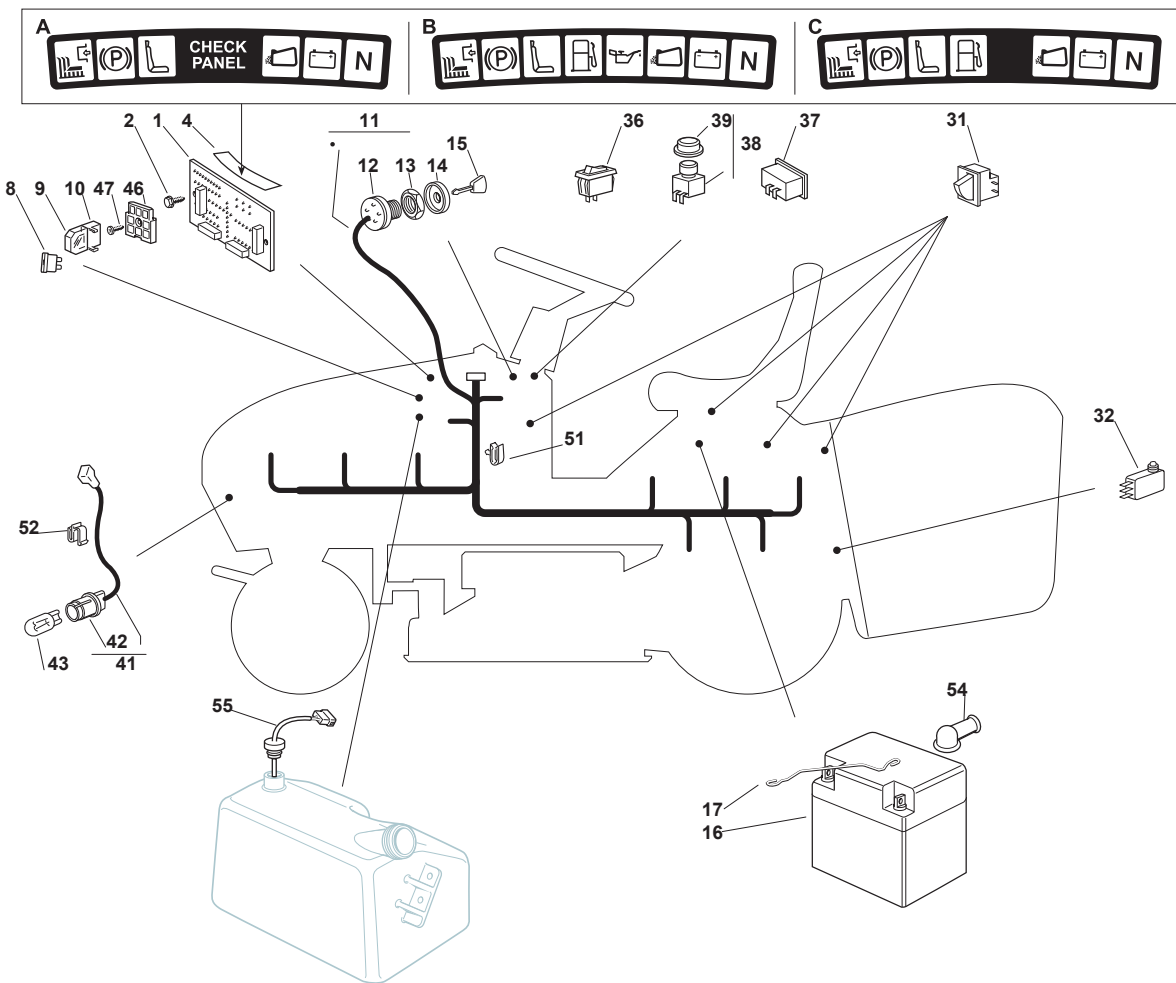

TCP 102 HYDRO

Ride-on 102-122 cm Grass-Catcher with Electrical Lifting

Issue 13 - 2016

Fig.	Q.ty	Part No	Description	Notes
89	1	112788800/0	Screw	
90	1	112157000/0	Nut	
98	1	325120232/0	Cap	
99	1	382180111/0	Outfit, Screws	