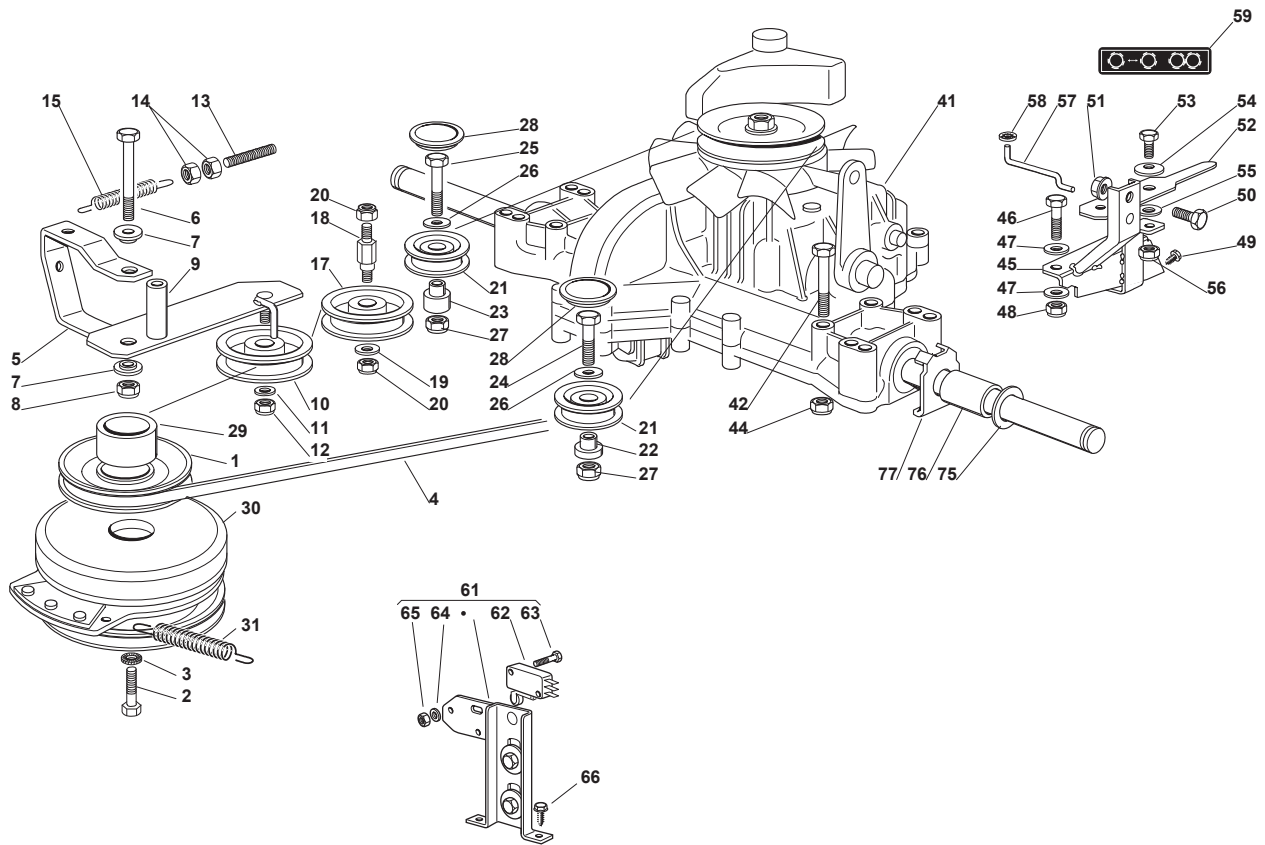

TCP 102 HYDRO

Ride-on 102-122 cm Transmission

Issue 13 - 2016

Fig.	Q.ty	Part No	Description	Notes
64	2	112581100/0	Grower	
65	2	112290791/0	Nut	
66	2	112735110/0	Screw	
67	1	119410614/0	Microswitch	
75	4	112521410/0	Washer	
76	2	125160023/0	Spacer	
77	2	325670025/0	Washer