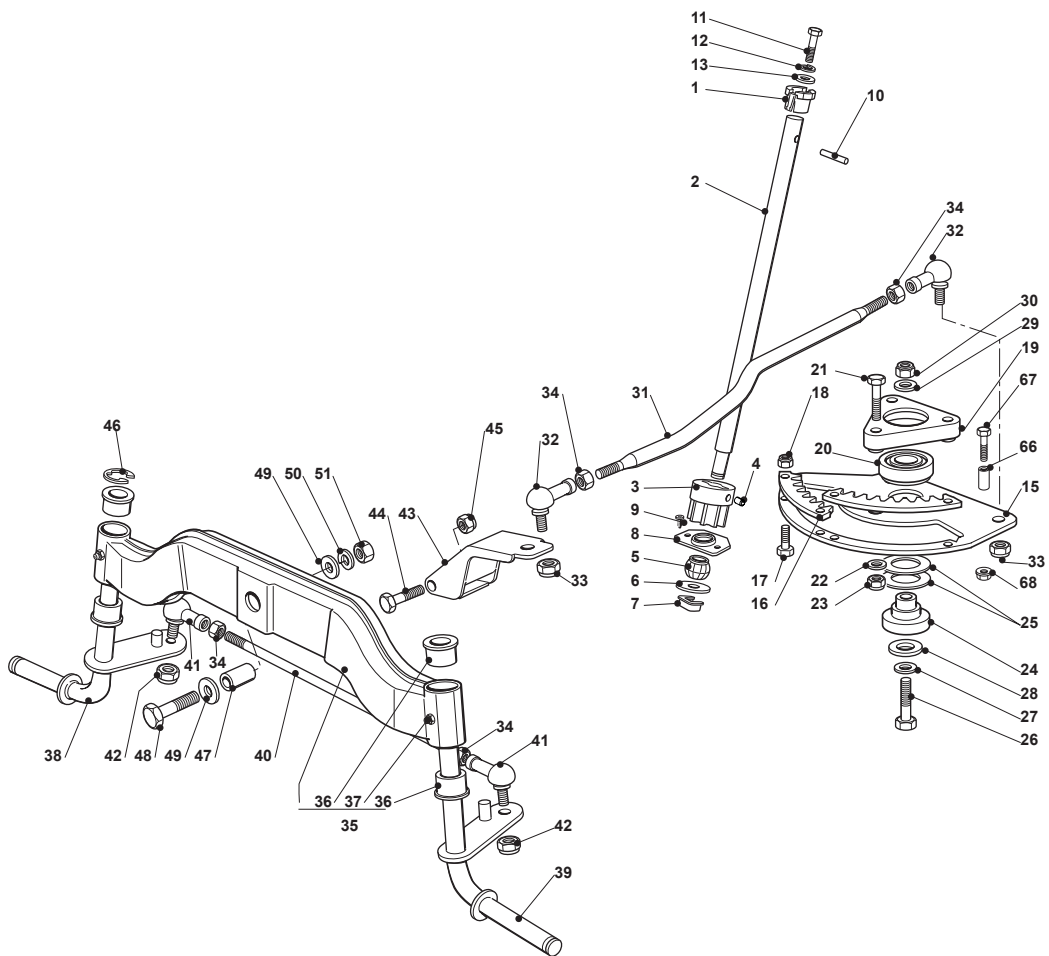

TCP 102 HYDRO

Ride-on 102-122 cm Steering 13"

Issue 13 - 2016

Fig.	Q.ty	Part No	Description	Notes
52	2	122746616/0	Joint	

Fig.	Q.ty	Part No	Description	Notes
1	1	325038004/0	Bushing	
2	1	125520010/0	Steering Column	
3	1	125570004/0	Pinion	
4	1	112714300/0	Dowel	
5	1	325743000/0	Joint	
6	1	112521370/0	Washer	
7	1	112436030/0	Plate	
8	1	325785213/1	Support	
9	2	112729601/1	Screw	
10	1	112620250/0	Pin	
11	1	112691800/0	Screw	
12	1	112583500/0	Grower	
13	1	112523060/0	Washer	
15	1	325735523/0	Steering Sector	
16	2	325150000/0	Rack	
17	4	112791213/1	Screw	
18	4	112154510/0	Nut	
19	1	325774453/0	Clamp	
20	1	119216047/0	Bearing	
21	3	112691100/0	Screw	
22	3	112523060/0	Washer	
23	3	112155000/0	Nut	
24	1	125510120/0	Support	
25	2	322672153/0	Antifriction Washer	
26	1	112692395/0	Screw	
27	1	112523080/0	Washer	
28	1	112521390/0	Washer	
29	1	112523080/0	Washer	
30	1	112156602/0	Nut	
31	1	125033003/1	Steering Rod	
32	2	122746600/0	Joint	
32	2	122746616/0	Joint	
33	2	122746609/0	Joint	
34	4	112156602/0	Nut	
35	1	382034001/3	Equalizer With Bush And Lubricator	
36	4	125034002/1	Bushing	
37	2	112379511/0	Grease Dispenser	
38	1	382230361/0	Right Stub Axle	
39	1	382230359/0	Left Stub Axle	
40	1	325840001/0	Tie Rod	
41	2	122746616/0	Joint	
42	2	112156602/0	Nut	
43	1	382318185/0	Lever Ass.Y	
44	1	112692395/0	Screw	
45	1	112155000/0	Nut	
46	1	112001000/0	Benzing Ring	
47	1	125160005/0	Spacer	
48	1	112694100/0	Screw	
49	2	112521390/0	Washer	
50	1	112587900/0	Grower	
51	1	112295800/0	Nut	