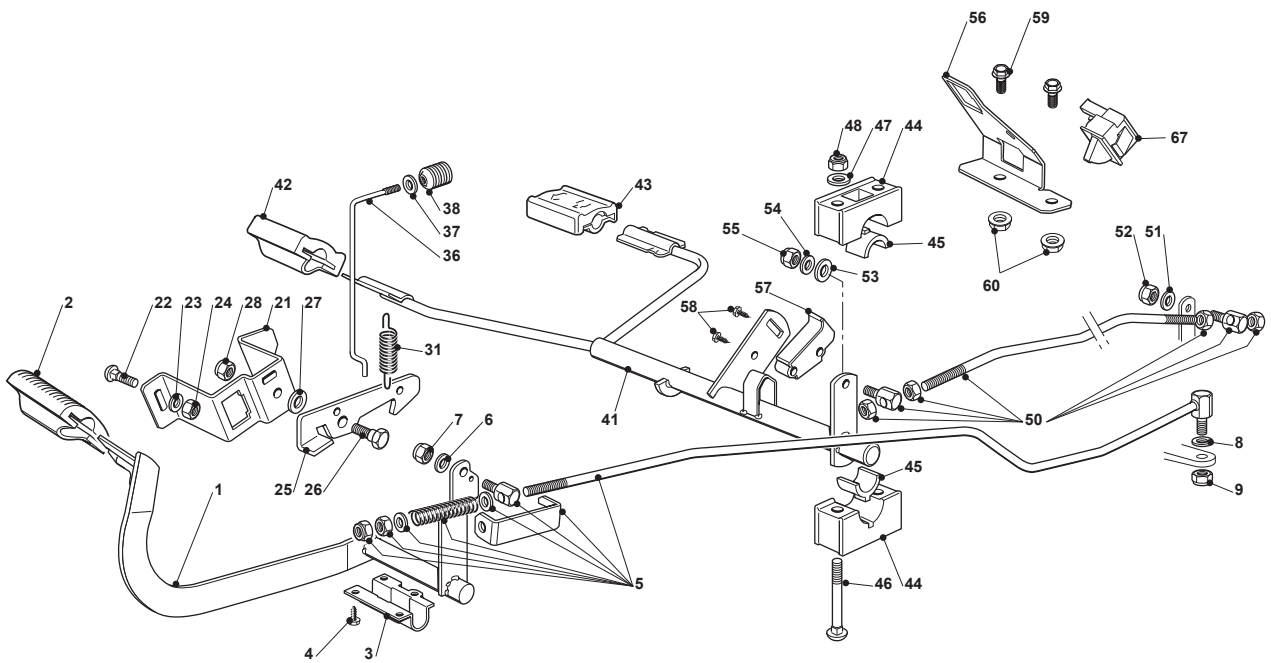

TCP 102 HYDRO

Ride-on 102-122 cm Steering 15"

Issue 13 - 2016

Fig.	Q.ty	Part No	Description	Notes
66	1	122167840/0	Spacer	
67	1	112691200/0	Screw	
68	1	112293201/0	Nut	

Fig.	Q.ty	Part No	Description	Notes
61	1	382394853/OLC	Switch Ass.Y	
1	1	382500011/2	Pedal	
2	1	325110416/0	Clamp Cover	
3	1	325547081/2	Plate	
4	4	112731601/0	Screw	
5	1	382000582/0	Rod	
6	1	112521350/0	Washer	
7	1	112155000/0	Nut	
8	2	112521360/0	Washer	
9	1	112155000/0	Nut	
21	1	325785143/1	Support	
22	2	112815210/0	Screw	
23	1	112523040/0	Washer	
24	2	112154510/0	Nut	
25	1	325253001/0	Hook	
26	1	122524970/2	Fulcrum Pin	
27	1	325670011/0	Antifriction Washer	
28	1	112155000/0	Nut	
31	1	125430213/0	Spring	
36	1	125033034/0	Rod	
37	1	125394509/1	Knob	
38	1	112523020/0	Washer	
41	1	382000391/1	Drive Pedal	
42	1	325110417/0	Clamp Cover Front	
43	1	325110418/0	Clamp Cover Rear	
44	4	325785354/0	Support	
45	4	325034003/0	Brass	
46	4	112815271/0	Screw	
47	4	112523040/0	Washer	
48	4	112154510/0	Nut	
50	1	382000579/0	Rod	
51	1	112523040/0	Washer	
52	1	112154510/0	Nut	
53	1	112521360/0	Washer	
54	1	112523040/0	Washer	
55	1	112154510/0	Nut	
56	1	325785481/0	Micro Switch Bracket	
57	1	325060034/1	Cam	
58	1	112735404/0	Screw	
59	2	112793102/0	Screw	
60	2	112293201/0	Nut	
62	1	119410609/1LC	Micro Switch	
63	2	112735602/0	Screw	
64	2	112581100/0	Grower	
65	2	112290791/0	Nut	
66	2	112735110/0	Screw	
67	1	119410614/0	Microswitch	