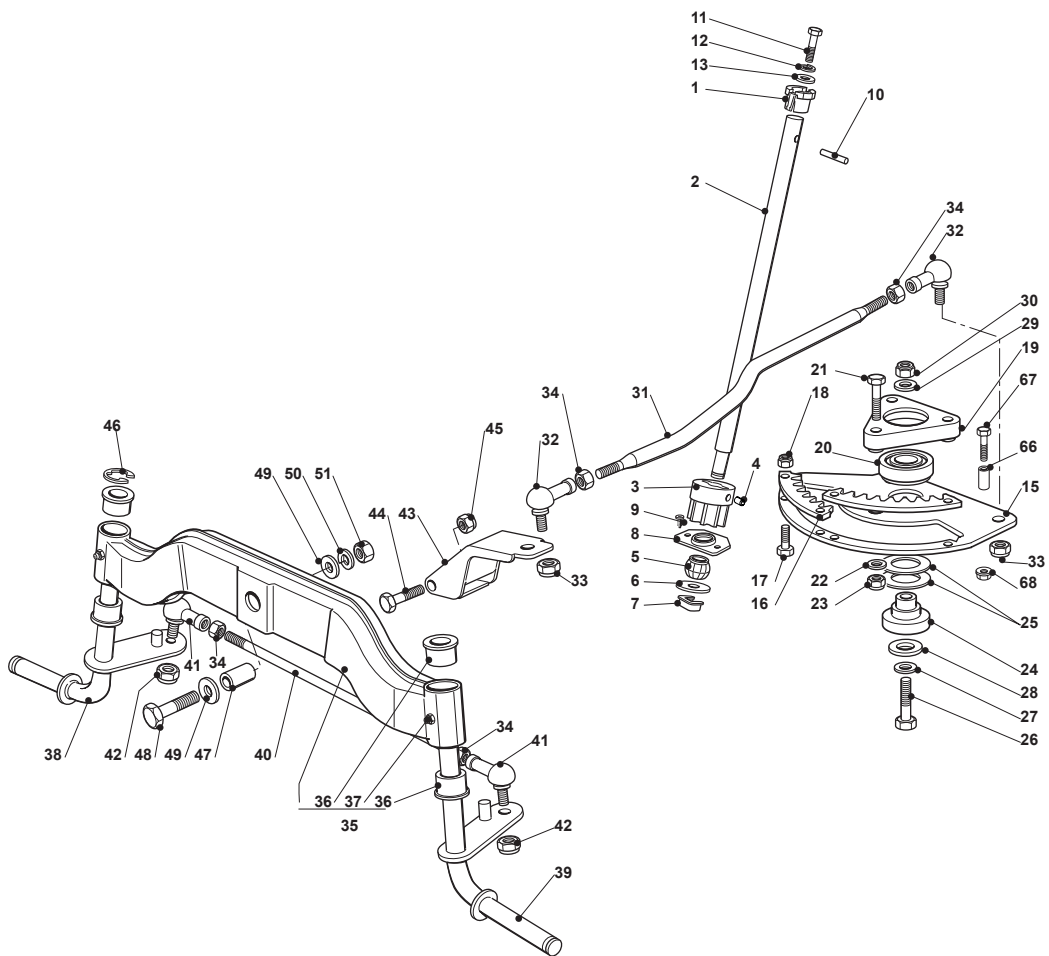

TCP 102 HYDRO

Ride-on 102-122 cm Steering 13"

Issue 13 - 2016

Fig.	Q.ty	Part No	Description	Notes
52	2	122746616/0	Joint	

Fig.	Q.ty	Part No	Description	Notes
1	1	325038004/0	Bushing	
2	1	125520010/0	Steering Column	
3	1	125570004/0	Pinion	
4	1	112714300/0	Dowel	
5	1	325743000/0	Joint	
6	1	112521370/0	Washer	
7	1	112436030/0	Plate	
8	1	325785213/1	Support	
9	2	112729601/1	Screw	
10	1	112620250/0	Pin	
11	1	112691800/0	Screw	
12	1	112583500/0	Grower	
13	1	112523060/0	Washer	
15	1	325735523/0	Steering Sector	
16	2	325150000/0	Rack	
17	4	112791213/1	Screw	
18	4	112154510/0	Nut	
19	1	325774453/0	Clamp	
20	1	119216047/0	Bearing	
21	3	112691100/0	Screw	
22	3	112523060/0	Washer	
23	3	112155000/0	Nut	
24	1	125510120/0	Support	
25	2	322672153/0	Antifriction Washer	
26	1	112692395/0	Screw	
27	1	112523080/0	Washer	
28	1	112521390/0	Washer	
29	1	112523080/0	Washer	
30	1	112156602/0	Nut	
31	1	125033003/1	Steering Rod	
32	2	122746600/0	Joint	
32	2	122746616/0	Joint	
33	2	122746609/0	Joint	
34	4	112156602/0	Nut	
35	1	382034001/3	Equalizer With Bush And Lubricator	
36	4	125034002/1	Bushing	
37	2	112379511/0	Grease Dispenser	
38	1	382230361/0	Right Stub Axle	
39	1	382230359/0	Left Stub Axle	
40	1	325840001/0	Tie Rod	
41	2	122746616/0	Joint	
42	2	112156602/0	Nut	
43	1	382318185/0	Lever Ass.Y	
44	1	112692395/0	Screw	
45	1	112155000/0	Nut	
46	1	112001000/0	Benzing Ring	
47	1	125160005/0	Spacer	
48	1	112694100/0	Screw	
49	2	112521390/0	Washer	
50	1	112587900/0	Grower	
51	1	112295800/0	Nut	