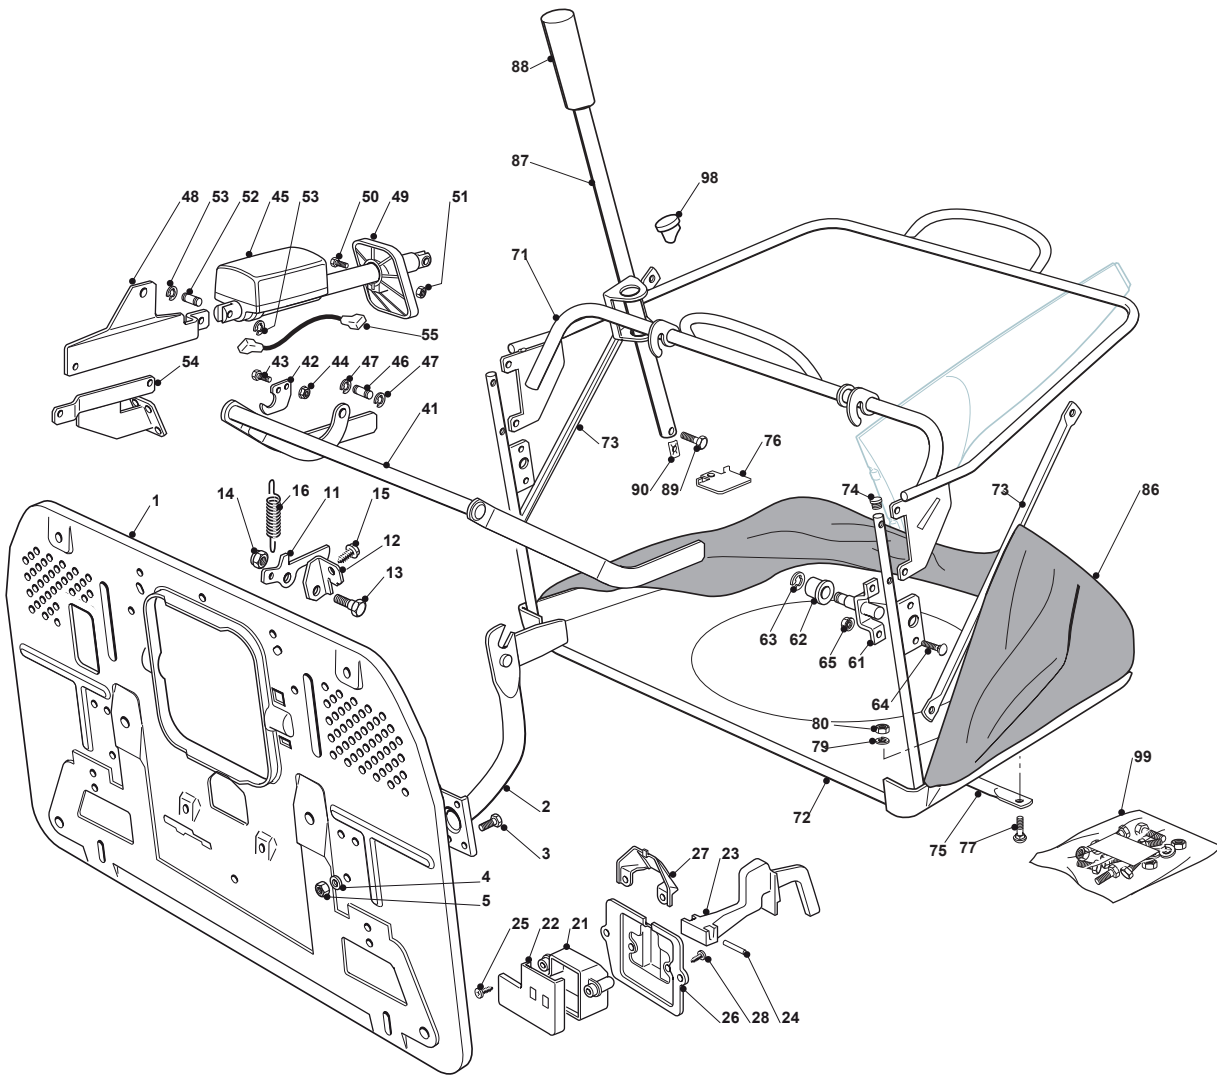

TCP 102 HYDRO

Ride-on 102-122 cm Grass-Catcher with Electrical Lifting

Issue 13 - 2016

Fig.	Q.ty	Part No	Description	Notes
89	1	112788800/0	Screw	
90	1	112157000/0	Nut	
98	1	325120232/0	Cap	
99	1	382180111/0	Outfit, Screws