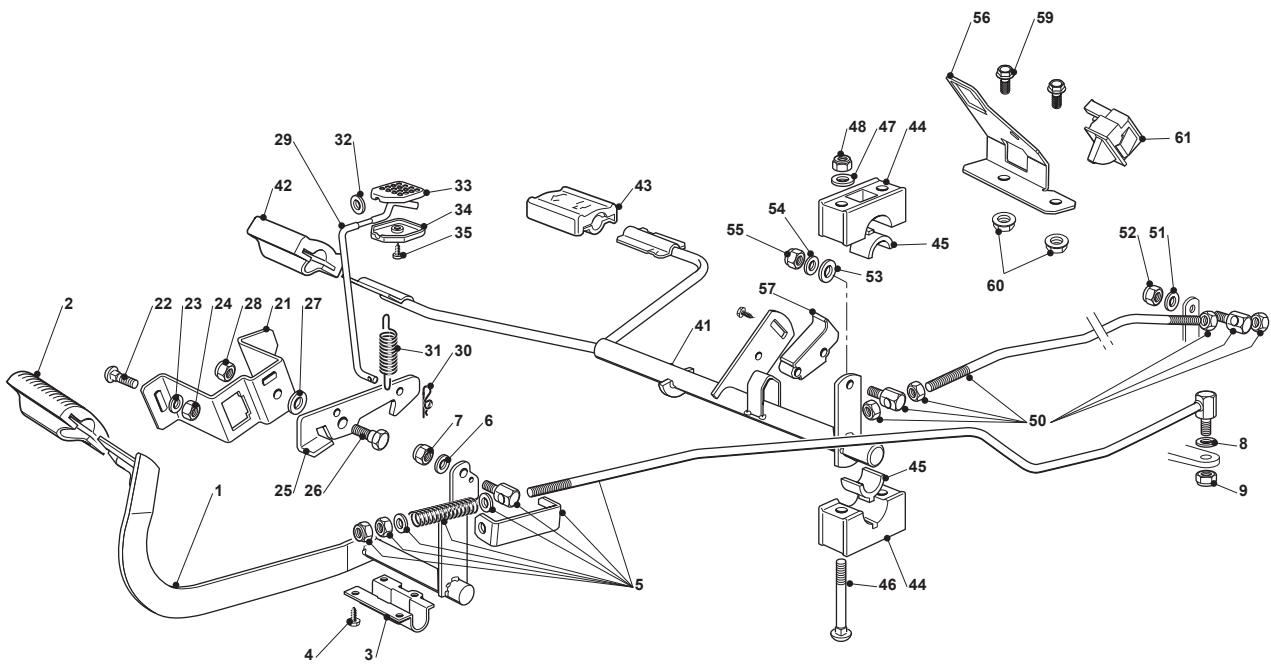

TCP 102 HYDRO

Ride-on 102-122 cm Steering 15"

Issue 13 - 2016

Fig.	Q.ty	Part No	Description	Notes
66	1	122167840/0	Spacer	
67	1	112691200/0	Screw	
68	1	112293201/0	Nut	

Fig.	Q.ty	Part No	Description	Notes
61	1	382394853/OLC	Switch Ass.Y	
1	1	382500011/2	Pedal	
2	1	325110416/0	Clamp Cover	
3	1	325547081/2	Plate	
4	4	112731601/0	Screw	
5	1	382000582/0	Rod	
6	1	112521350/0	Washer	
7	1	112155000/0	Nut	
8	2	112521360/0	Washer	
9	1	112155000/0	Nut	
21	1	325785143/1	Support	
22	2	112815210/0	Screw	
23	1	112523040/0	Washer	
24	2	112154510/0	Nut	
25	1	325253001/0	Hook	
26	1	122524970/2	Fulcrum Pin	
27	1	325670011/0	Antifriction Washer	
28	1	112155000/0	Nut	
31	1	125430213/0	Spring	
36	1	125033034/0	Rod	
37	1	125394509/1	Knob	
38	1	112523020/0	Washer	
41	1	382000391/1	Drive Pedal	
42	1	325110417/0	Clamp Cover Front	
43	1	325110418/0	Clamp Cover Rear	
44	4	325785354/0	Support	
45	4	325034003/0	Brass	
46	4	112815271/0	Screw	
47	4	112523040/0	Washer	
48	4	112154510/0	Nut	
50	1	382000579/0	Rod	
51	1	112523040/0	Washer	
52	1	112154510/0	Nut	
53	1	112521360/0	Washer	
54	1	112523040/0	Washer	
55	1	112154510/0	Nut	
56	1	325785481/0	Micro Switch Bracket	
57	1	325060034/1	Cam	
58	1	112735404/0	Screw	
59	2	112793102/0	Screw	
60	2	112293201/0	Nut	
62	1	119410609/1LC	Micro Switch	
63	2	112735602/0	Screw	
64	2	112581100/0	Grower	
65	2	112290791/0	Nut	
66	2	112735110/0	Screw	
67	1	119410614/0	Microswitch	