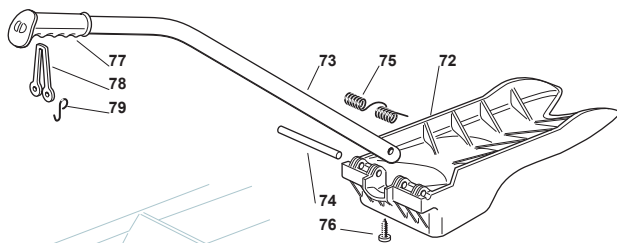

Fig.	Q.ty	Part No	Description	Notes
2	2	112521320/0	Washer	
3	2	112154330/0	Nut	
4	1	325031501/0	Deflector	
8	1	133340035/0	Fuse 15 A	for Electrical Lifting
8	1	133340036/0	Fuse 25 A	for Manual Lifting
8	1	133340040/0	Fuse 10 A	for Manual Lifting
9	2	133215000/0	Cover	for Manual Lifting
9	3	133215000/0	Cover	for Electrical Lifting
10	2	133500007/0	Fuse Carrier	for Manual Lifting
10	3	133500007/0	Fuse Carrier	for Electrical Lifting
12	1	118450072/0	Starting Switch	
13	1	118550136/0	Spacer	
14	1	118550135/0	Washer	
15	1	118400862/0	Ring Nut	
16	1	118210022/0	Starting Key	
17	1	118120002/1	Battery	
18	1	125430230/0	Spring	
31	3	119410615/0	Microswitch	
32	1	119410605/1	Microswitch	
36	1	118450060/1	Headlight Interrupt.	
38	1	118450068/0	Switch	
41	1	182040073/0	Lamp Holder	
42	2	133500030/0	Lamp Holder	
43	2	118459100/0	Lamp For Lights	
46	1	133500010/1	Plate	
47	1	112735170/0	Screw	
51	5	133320506/0	Fairlead	
52	1	133320504/0	Fairlead	
54	1	118564864/1	Protection	
55	1	125290001/0	Fuel Level Indicator	
11	1	182040203/0	Cables Ass.Y	for B&S-GGP-Kawasaki Engines
11	1	182040208/0	Cables Ass.Y	for Honda Engine
1	1	382722431/0	Cards + Guards (A)	"A"
1	1	382722432/0	Cards + Guards (B)	"B"
1	1	382722433/0	Cards + Guards (D)	"D"
1	1	382722434/0	Cards + Guards (C)	"C"