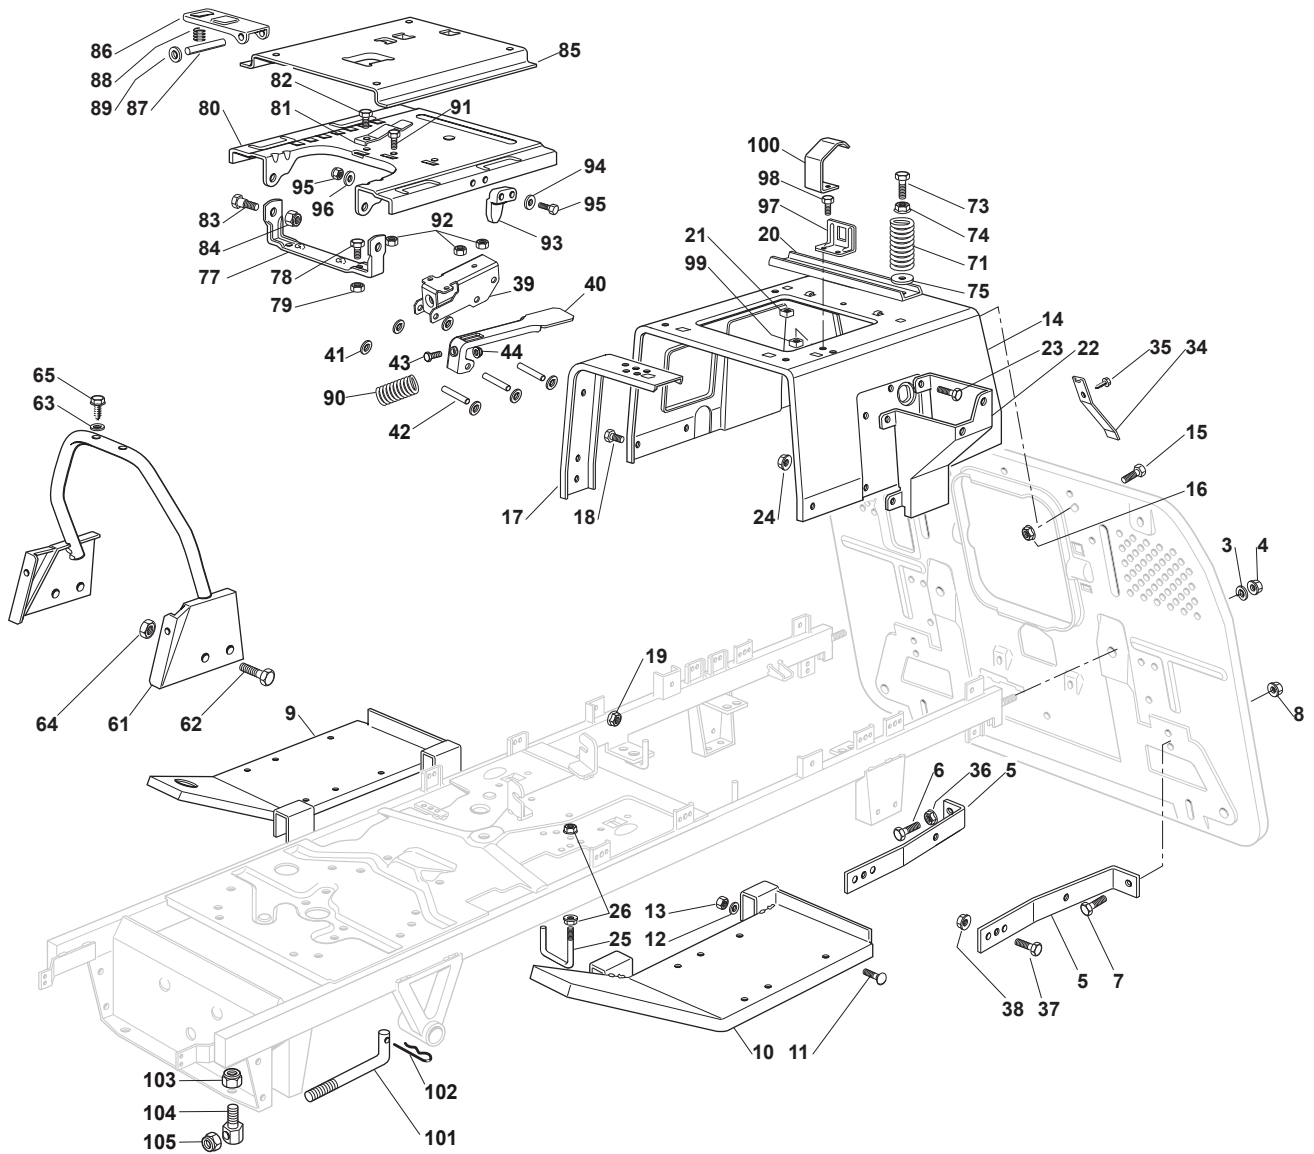

Fig.	Q.ty	Part No	Description	Notes
83	2	122524970/2	Fulcrum Pin	
84	2	112155010/0	Nut	
85	1	325785147/2	Seat Support	
86	1	325318109/1	Stop Lever	
87	1	125510000/0	Pin	
88	1	125430202/1	Spring	
89	2	112604897/0	Elastic Washer	
90	1	125430285/0	Spring	
91	1	112789000/0	Screw	
92	1	112154330/0	Nut	
93	1	325060049/0	Seat Switch Cam	
94	2	112815050/0	Screw	
95	4	112521320/0	Washer	
96	2	112154330/0	Nut	
97	1	325755025/1	Bracket	
98	2	112735110/0	Screw	
99	2	112437502/0	Plate	
100	1	325430255/0	Spring	
101	2	125510119/0	Tie Rod	
102	2	124487997/0	Cotter Pin	
103	2	112155000/0	Nut	
104	2	125510040/1	Pin	
105	2	112155000/0	Nut	