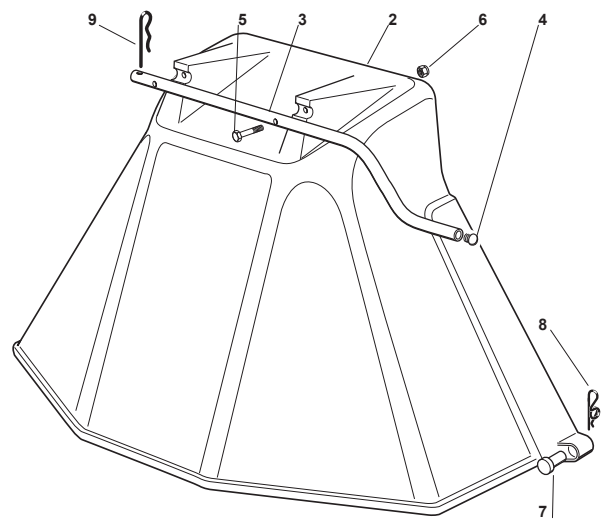

Fig.	Q.ty	Part No	Description	Notes
2	1	382400003/1	Ejection Guard	
3	1	325869043/0	Rear Support	
4	2	118566112/0	Polyethylene Push Road	
5	2	112689515/0	Screw	
6	2	112154510/0	Nut	
7	2	125510022/0	Pin	
8	2	124487998/0	Cotter Pin	
9	1	124487999/0	Spring Pin	
22	1	125519997/1	Front Weight Tc	
23	3	112760520/0	Screw	
24	3	112155000/0	Nut	
42	1	382735502/0	Bracket	
43	1	325774213/0	Bracket	
44	1	382033105/1	Rod	
45	1	125510021/1	Hitch Pin	
46	2	124487999/0	Spring Pin	
51	1	182180050/0	Battery Charger	CE Plugg
51	1	182180052/0	Battery Charger	UK Plugg
72	1	325140097/0	Deflector	
73	1	325394005/0	Handle	
74	1	125510077/0	Pin	
75	1	125430245/0	Spring	
76	1	112735405/0	Screw	
77	1	325280000/1	Handgrip	
78	1	125840011/1	Tie Rod	
79	2	125253004/0	Mulch.Kit Fixing Hook	