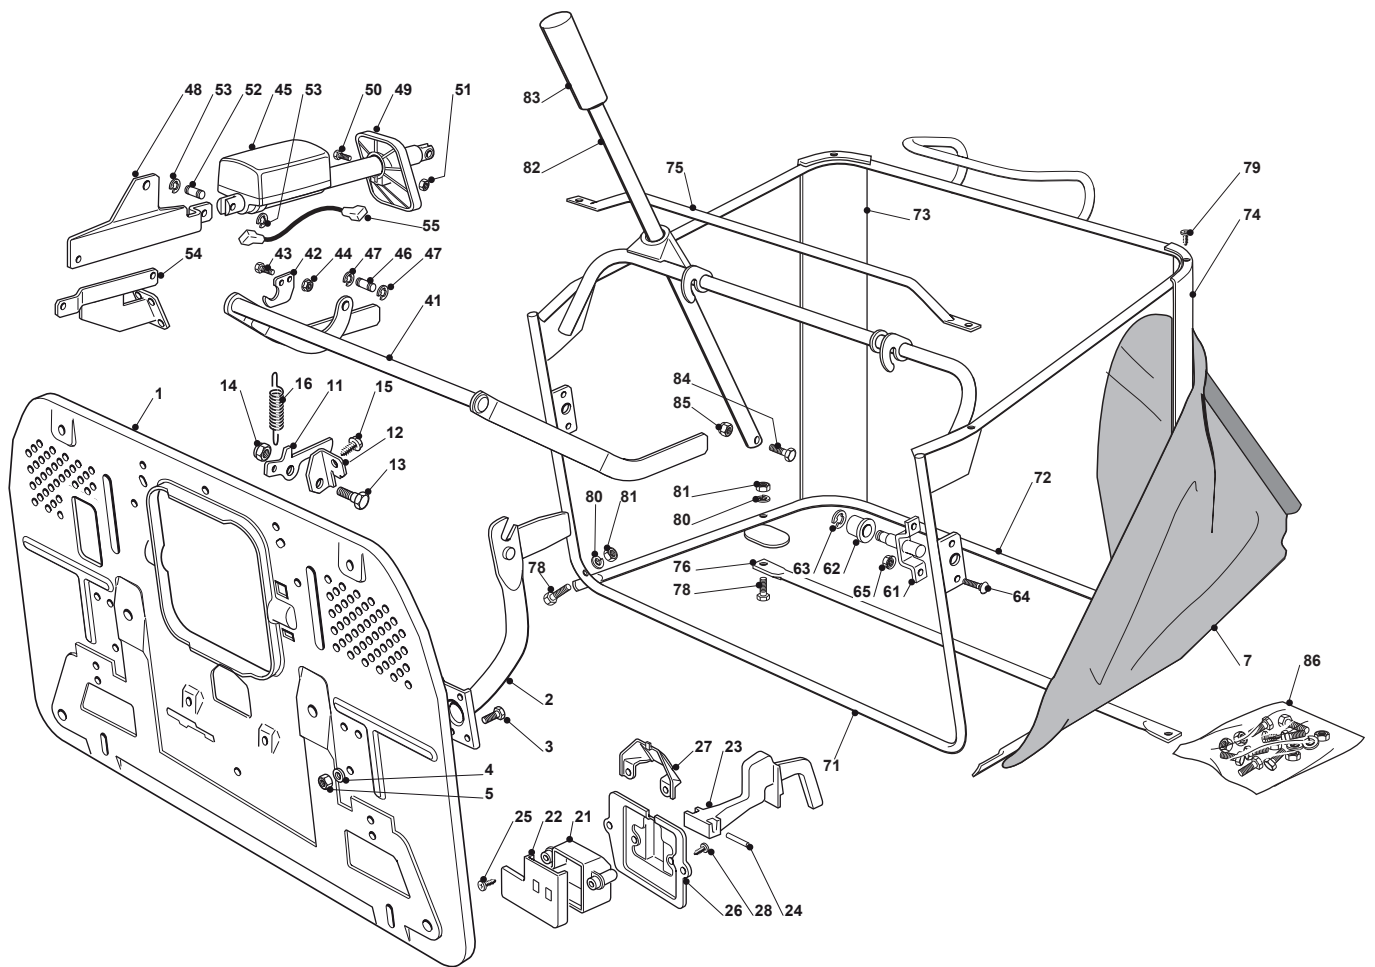

TCP 102 HYDRO

Ride-on 102-122 cm Grass-Catcher with Electrical Lifting

Issue 13 - 2016

Fig.	Q.ty	Part No	Description	Notes
83	1	125394508/0	Knob	
84	1	112792099/0	Screw	
85	1	112154510/0	Nut	
86	1	382180045/0	Outfit, Screws