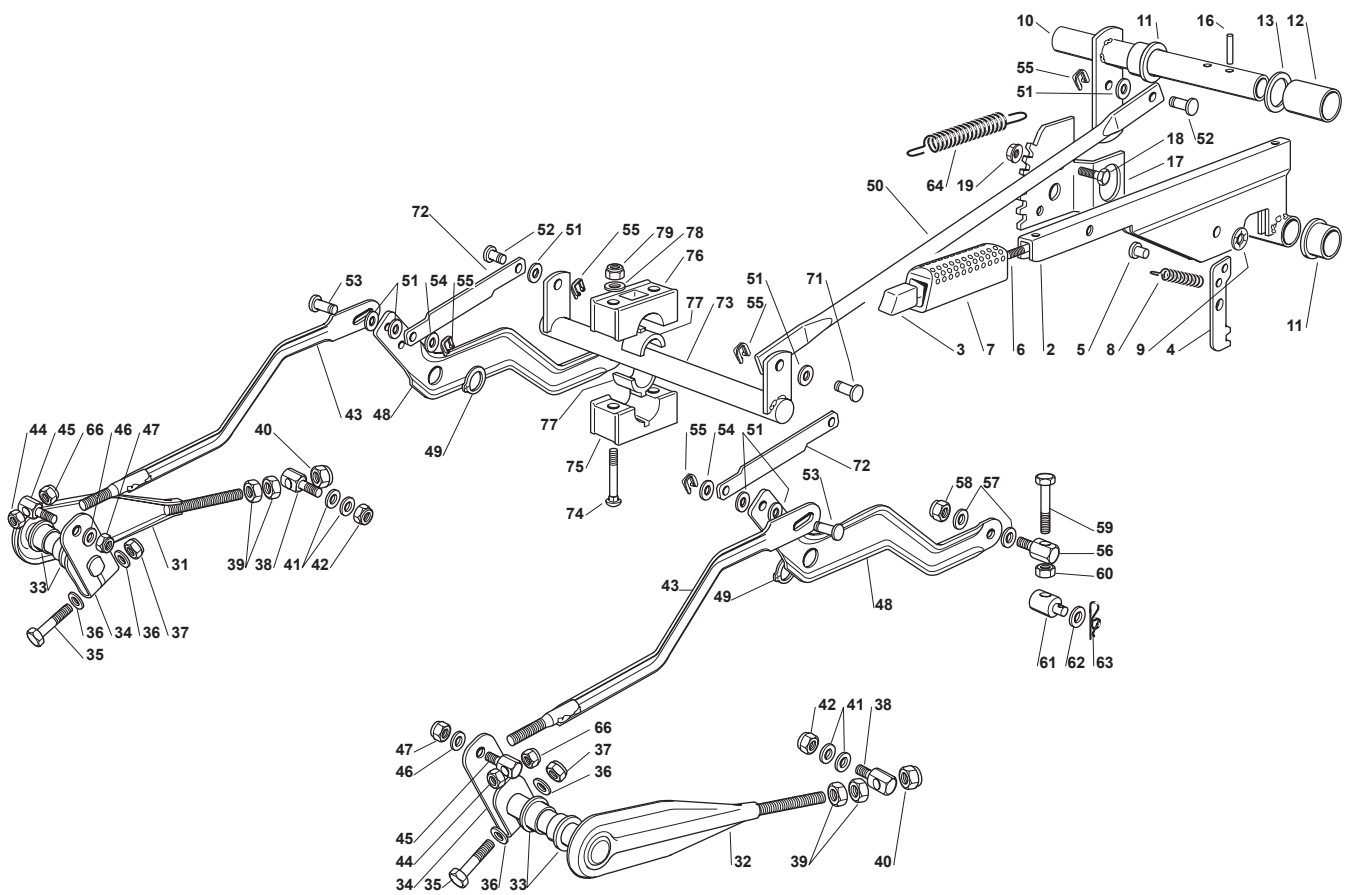

Fig.	Q.ty	Part No	Description	Notes
83	2	122524970/2	Fulcrum Pin	
84	2	112155010/0	Nut	
85	1	325785147/2	Seat Support	
86	1	325318109/1	Stop Lever	
87	1	125510000/0	Pin	
88	1	125430202/1	Spring	
89	2	112604897/0	Elastic Washer	
90	1	125430285/0	Spring	
91	1	112789000/0	Screw	
92	1	112154330/0	Nut	
93	1	325060049/0	Seat Switch Cam	
94	2	112815050/0	Screw	
95	4	112521320/0	Washer	
96	2	112154330/0	Nut	
97	1	325755025/1	Bracket	
98	2	112735110/0	Screw	
99	2	112437502/0	Plate	
100	1	325430255/0	Spring	
101	2	125510119/0	Tie Rod	
102	2	124487997/0	Cotter Pin	
103	2	112155000/0	Nut	
104	2	125510040/1	Pin	
105	2	112155000/0	Nut	

Fig.	Q.ty	Part No	Description	Notes
82	1	112731580/0	Screw	
83	2	122524970/2	Fulcrum Pin	
84	2	112155010/0	Nut	
85	1	325785147/2	Seat Support	
86	1	325318303/0	Stop Lever	
87	1	125510000/0	Pin	
88	1	125430202/1	Spring	
89	2	112604897/0	Elastic Washer	
90	1	125430285/0	Spring	
91	1	112789000/0	Screw	
92	1	112154330/0	Nut	
93	1	325060049/0	Seat Switch Cam	
94	2	112815050/0	Screw	
95	4	112521320/0	Washer	
96	2	112154330/0	Nut	
97	1	325755025/1	Bracket	
98	2	112735110/0	Screw	
99	2	112437502/0	Plate	
100	1	325430255/0	Spring	
101	2	125510119/0	Tie Rod	
102	2	124487997/0	Cotter Pin	
103	2	112155000/0	Nut	
104	2	125510040/1	Pin	
105	2	112155000/0	Nut	

TCP 122 HYDRO

Ride-on 102-122 cm Transmission

Issue 13 - 2016

Fig.	Q.ty	Part No	Description	Notes
64	2	112581100/0	Grower	
65	2	112290791/0	Nut	
66	2	112735110/0	Screw	
67	1	119410614/0	Microswitch	
75	4	112521410/0	Washer	
76	2	125160023/0	Spacer	
77	2	325670025/0	Washer	