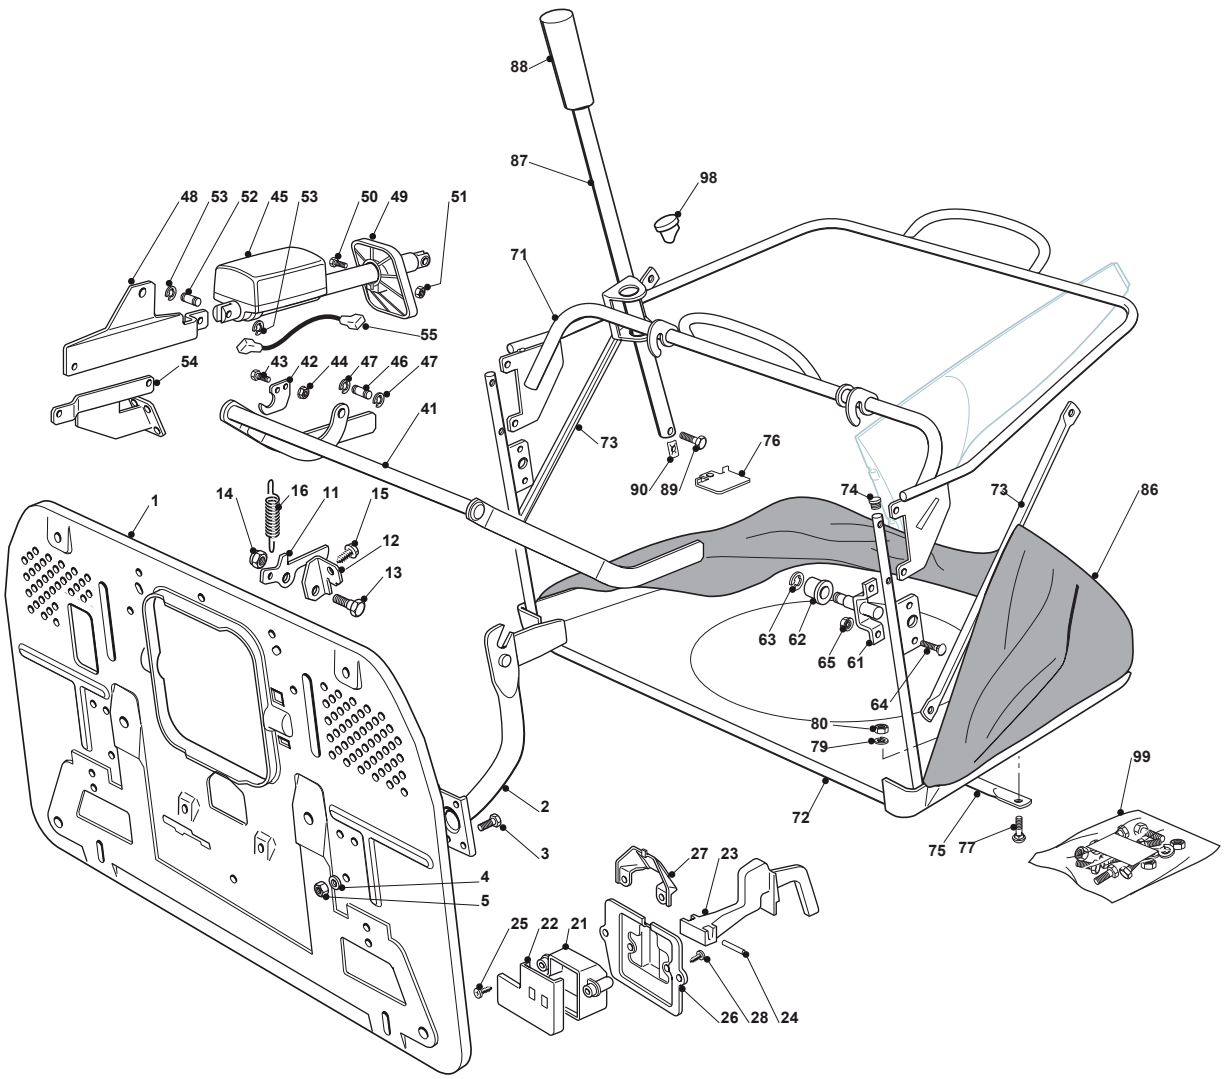

TCP 122 HYDRO

Ride-on 102-122 cm Grass-Catcher with Electrical Lifting

Issue 13 - 2016

Fig.	Q.ty	Part No	Description	Notes
89	1	112788800/0	Screw	
90	1	112157000/0	Nut	
98	1	325120232/0	Cap	
99	1	382180111/0	Outfit, Screws