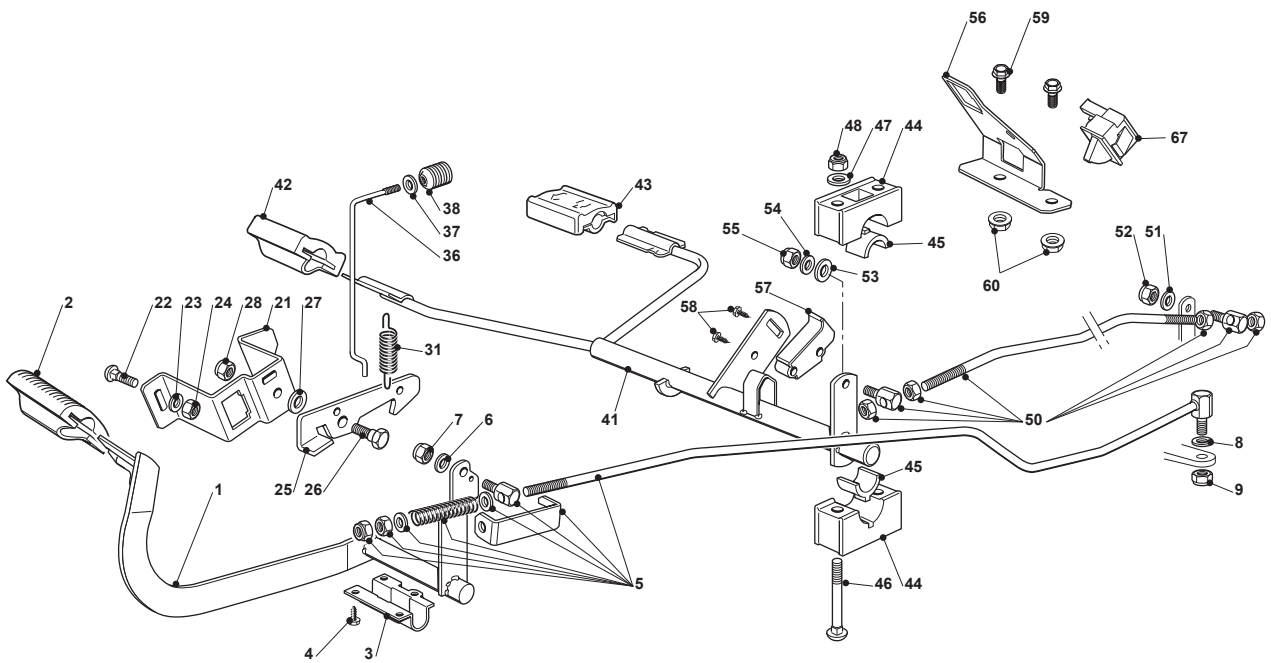

TCP 122 HYDRO

Ride-on 102-122 cm Steering 15"

Issue 13 - 2016

Fig.	Q.ty	Part No	Description	Notes
66	1	122167840/0	Spacer	
67	1	112691200/0	Screw	
68	1	112293201/0	Nut	

Fig.	Q.ty	Part No	Description	Notes
61	1	382394853/OLC	Switch Ass.Y	
1	1	382500011/2	Pedal	
2	1	325110416/0	Clamp Cover	
3	1	325547081/2	Plate	
4	4	112731601/0	Screw	
5	1	382000582/0	Rod	
6	1	112521350/0	Washer	
7	1	112155000/0	Nut	
8	2	112521360/0	Washer	
9	1	112155000/0	Nut	
21	1	325785143/1	Support	
22	2	112815210/0	Screw	
23	1	112523040/0	Washer	
24	2	112154510/0	Nut	
25	1	325253001/0	Hook	
26	1	122524970/2	Fulcrum Pin	
27	1	325670011/0	Antifriction Washer	
28	1	112155000/0	Nut	
31	1	125430213/0	Spring	
36	1	125033034/0	Rod	
37	1	125394509/1	Knob	
38	1	112523020/0	Washer	
41	1	382000391/1	Drive Pedal	
42	1	325110417/0	Clamp Cover Front	
43	1	325110418/0	Clamp Cover Rear	
44	4	325785354/0	Support	
45	4	325034003/0	Brass	
46	4	112815271/0	Screw	
47	4	112523040/0	Washer	
48	4	112154510/0	Nut	
50	1	382000579/0	Rod	
51	1	112523040/0	Washer	
52	1	112154510/0	Nut	
53	1	112521360/0	Washer	
54	1	112523040/0	Washer	
55	1	112154510/0	Nut	
56	1	325785481/0	Micro Switch Bracket	
57	1	325060034/1	Cam	
58	1	112735404/0	Screw	
59	2	112793102/0	Screw	
60	2	112293201/0	Nut	
62	1	119410609/1LC	Micro Switch	
63	2	112735602/0	Screw	
64	2	112581100/0	Grower	
65	2	112290791/0	Nut	
66	2	112735110/0	Screw	
67	1	119410614/0	Microswitch	