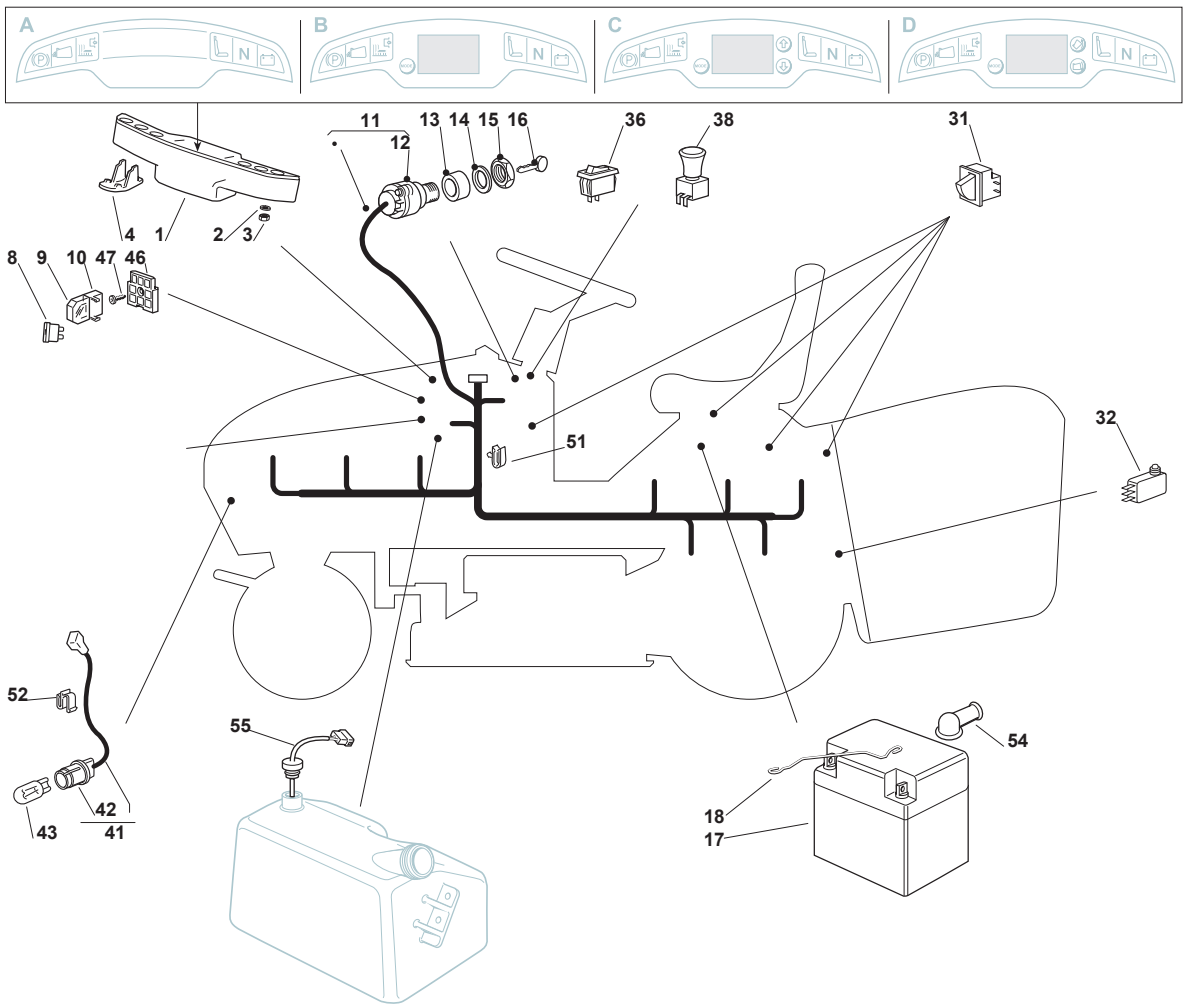

Fig.	Q.ty	Part No	Description	Notes
2	2	112521320/0	Washer	
3	2	112154330/0	Nut	
4	1	325031501/0	Deflector	
8	1	133340035/0	Fuse 15 A	for Electrical Lifting
8	1	133340036/0	Fuse 25 A	for Manual Lifting
8	1	133340040/0	Fuse 10 A	for Manual Lifting
9	2	133215000/0	Cover	for Manual Lifting
9	3	133215000/0	Cover	for Electrical Lifting
10	2	133500007/0	Fuse Carrier	for Manual Lifting
10	3	133500007/0	Fuse Carrier	for Electrical Lifting
12	1	118450072/0	Starting Switch	
13	1	118550136/0	Spacer	
14	1	118550135/0	Washer	
15	1	118400862/0	Ring Nut	
16	1	118210022/0	Starting Key	
17	1	118120002/1	Battery	
18	1	125430230/0	Spring	
31	3	119410615/0	Microswitch	
32	1	119410605/1	Microswitch	
36	1	118450060/1	Headlight Interrupt.	
38	1	118450068/0	Switch	
41	1	182040073/0	Lamp Holder	
42	2	133500030/0	Lamp Holder	
43	2	118459100/0	Lamp For Lights	
46	1	133500010/1	Plate	
47	1	112735170/0	Screw	
51	5	133320506/0	Fairlead	
52	1	133320504/0	Fairlead	
54	1	118564864/1	Protection	
55	1	125290001/0	Fuel Level Indicator	
11	1	182040203/0	Cables Ass.Y	for B&S-GGP-Kawasaki Engines
11	1	182040208/0	Cables Ass.Y	for Honda Engine
1	1	382722431/0	Cards + Guards (A)	"A"
1	1	382722432/0	Cards + Guards (B)	"B"
1	1	382722433/0	Cards + Guards (D)	"D"
1	1	382722434/0	Cards + Guards (C)	"C"