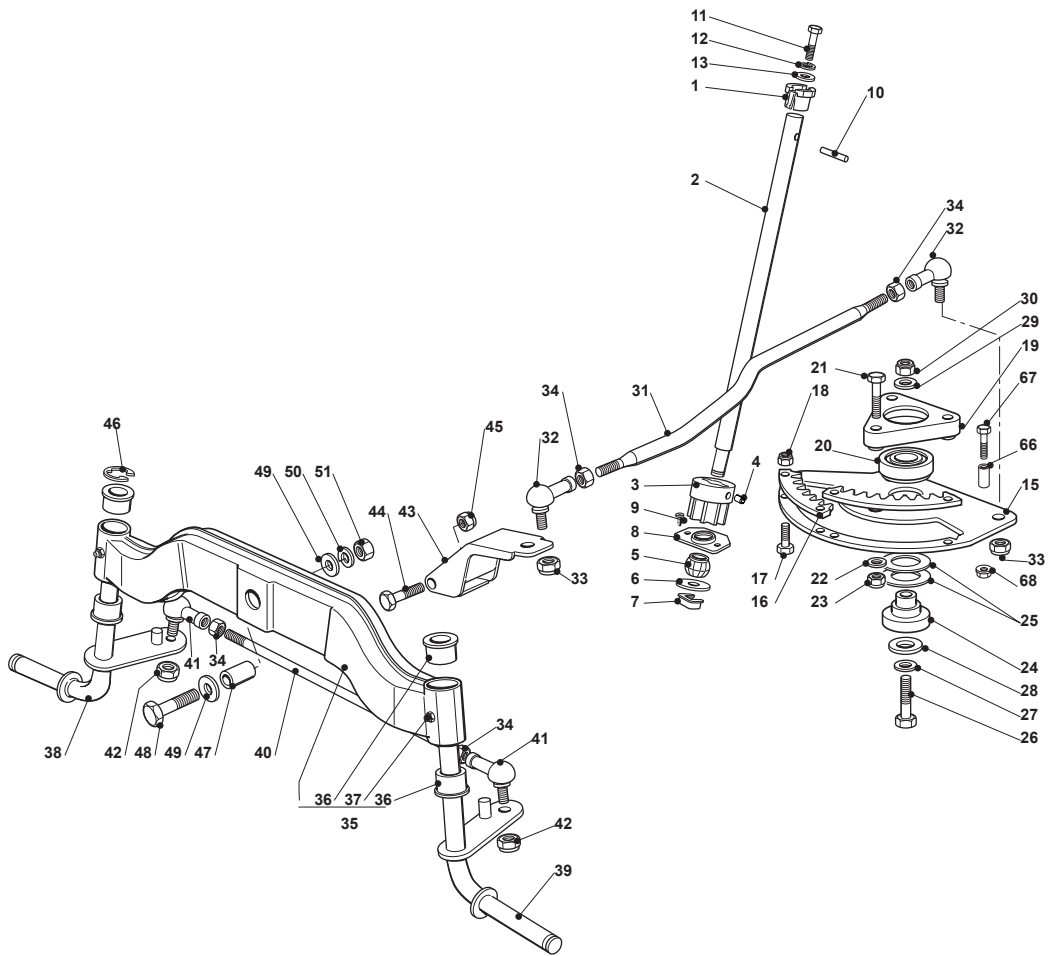

TCP 122 HYDRO

Ride-on 102-122 cm Steering 13"

Issue 13 - 2016

Fig.	Q.ty	Part No	Description	Notes
52	2	122746616/0	Joint	

Fig.	Q.ty	Part No	Description	Notes
1	1	325038004/0	Bushing	
2	1	125520010/0	Steering Column	
3	1	125570004/0	Pinion	
4	1	112714300/0	Dowel	
5	1	325743000/0	Joint	
6	1	112521370/0	Washer	
7	1	112436030/0	Plate	
8	1	325785213/1	Support	
9	2	112729601/1	Screw	
10	1	112620250/0	Pin	
11	1	112691800/0	Screw	
12	1	112583500/0	Grower	
13	1	112523060/0	Washer	
15	1	325735523/0	Steering Sector	
16	2	325150000/0	Rack	
17	4	112791213/1	Screw	
18	4	112154510/0	Nut	
19	1	325774453/0	Clamp	
20	1	119216047/0	Bearing	
21	3	112691100/0	Screw	
22	3	112523060/0	Washer	
23	3	112155000/0	Nut	
24	1	125510120/0	Support	
25	2	322672153/0	Antifriction Washer	
26	1	112692395/0	Screw	
27	1	112523080/0	Washer	
28	1	112521390/0	Washer	
29	1	112523080/0	Washer	
30	1	112156602/0	Nut	
31	1	125033003/1	Steering Rod	
32	2	122746600/0	Joint	
32	2	122746616/0	Joint	
33	2	122746609/0	Joint	
34	4	112156602/0	Nut	
35	1	382034001/3	Equalizer With Bush And Lubricator	
36	4	125034002/1	Bushing	
37	2	112379511/0	Grease Dispenser	
38	1	382230361/0	Right Stub Axle	
39	1	382230359/0	Left Stub Axle	
40	1	325840001/0	Tie Rod	
41	2	122746616/0	Joint	
42	2	112156602/0	Nut	
43	1	382318185/0	Lever Ass.Y	
44	1	112692395/0	Screw	
45	1	112155000/0	Nut	
46	1	112001000/0	Benzing Ring	
47	1	125160005/0	Spacer	
48	1	112694100/0	Screw	
49	2	112521390/0	Washer	
50	1	112587900/0	Grower	
51	1	112295800/0	Nut	