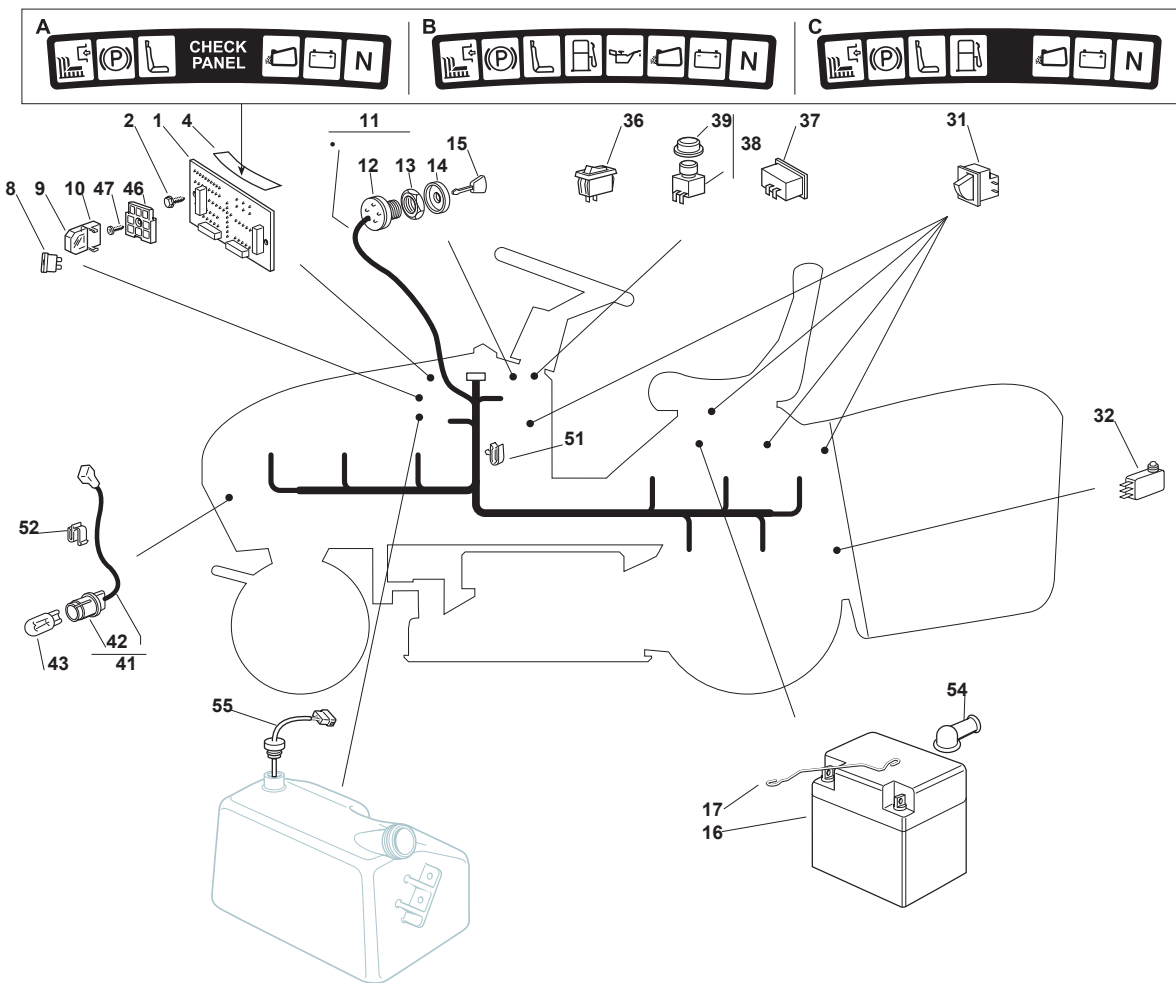

TCP 122 HYDRO

Ride-on 102-122 cm Grass-Catcher with Electrical Lifting

Issue 13 - 2016

Fig.	Q.ty	Part No	Description	Notes
89	1	112788800/0	Screw	
90	1	112157000/0	Nut	
98	1	325120232/0	Cap	
99	1	382180111/0	Outfit, Screws	