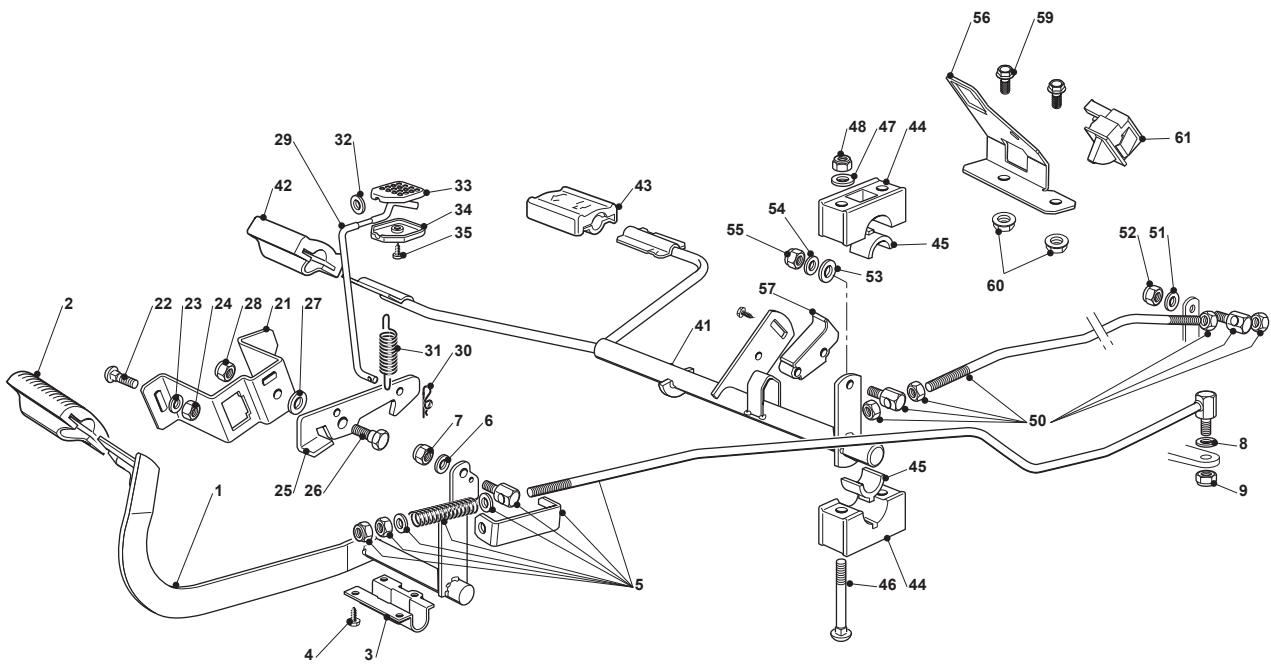

TCP 122 HYDRO

Ride-on 102-122 cm Steering 15"

Issue 13 - 2016

Fig.	Q.ty	Part No	Description	Notes
66	1	122167840/0	Spacer	
67	1	112691200/0	Screw	
68	1	112293201/0	Nut	

Fig.	Q.ty	Part No	Description	Notes
61	1	382394853/OLC	Switch Ass.Y	
1	1	382500011/2	Pedal	
2	1	325110416/0	Clamp Cover	
3	1	325547081/2	Plate	
4	4	112731601/0	Screw	
5	1	382000582/0	Rod	
6	1	112521350/0	Washer	
7	1	112155000/0	Nut	
8	2	112521360/0	Washer	
9	1	112155000/0	Nut	
21	1	325785143/1	Support	
22	2	112815210/0	Screw	
23	1	112523040/0	Washer	
24	2	112154510/0	Nut	
25	1	325253001/0	Hook	
26	1	122524970/2	Fulcrum Pin	
27	1	325670011/0	Antifriction Washer	
28	1	112155000/0	Nut	
31	1	125430213/0	Spring	
36	1	125033034/0	Rod	
37	1	125394509/1	Knob	
38	1	112523020/0	Washer	
41	1	382000391/1	Drive Pedal	
42	1	325110417/0	Clamp Cover Front	
43	1	325110418/0	Clamp Cover Rear	
44	4	325785354/0	Support	
45	4	325034003/0	Brass	
46	4	112815271/0	Screw	
47	4	112523040/0	Washer	
48	4	112154510/0	Nut	
50	1	382000579/0	Rod	
51	1	112523040/0	Washer	
52	1	112154510/0	Nut	
53	1	112521360/0	Washer	
54	1	112523040/0	Washer	
55	1	112154510/0	Nut	
56	1	325785481/0	Micro Switch Bracket	
57	1	325060034/1	Cam	
58	1	112735404/0	Screw	
59	2	112793102/0	Screw	
60	2	112293201/0	Nut	
62	1	119410609/1LC	Micro Switch	
63	2	112735602/0	Screw	
64	2	112581100/0	Grower	
65	2	112290791/0	Nut	
66	2	112735110/0	Screw	
67	1	119410614/0	Microswitch	