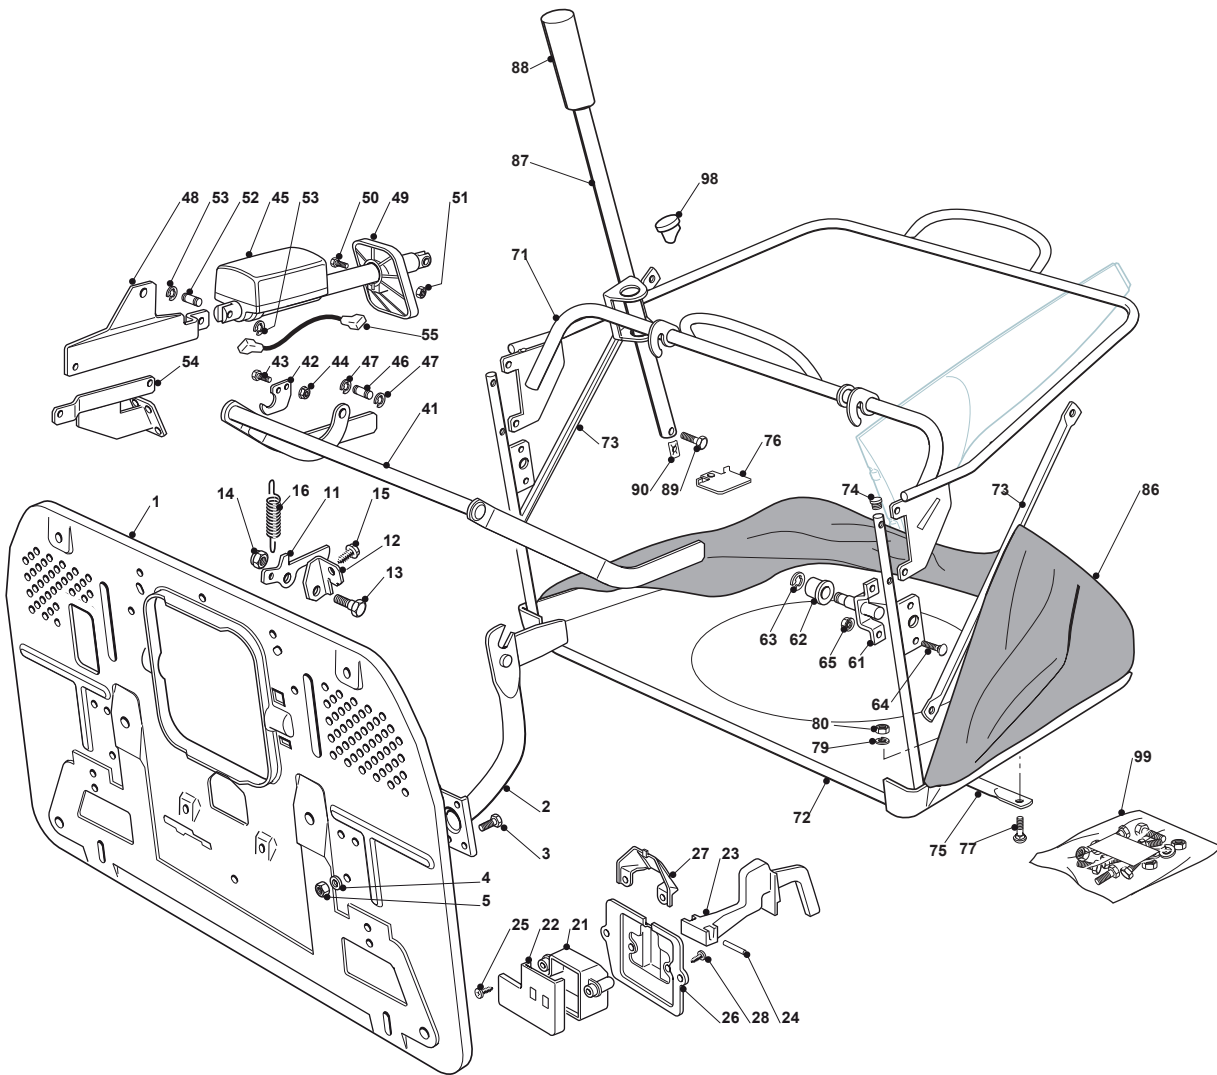

TCP 122 HYDRO

Ride-on 102-122 cm Grass-Catcher with Electrical Lifting

Issue 13 - 2016

Fig.	Q.ty	Part No	Description	Notes
83	1	125394508/0	Knob	
84	1	112792099/0	Screw	
85	1	112154510/0	Nut	
86	1	382180045/0	Outfit, Screws	