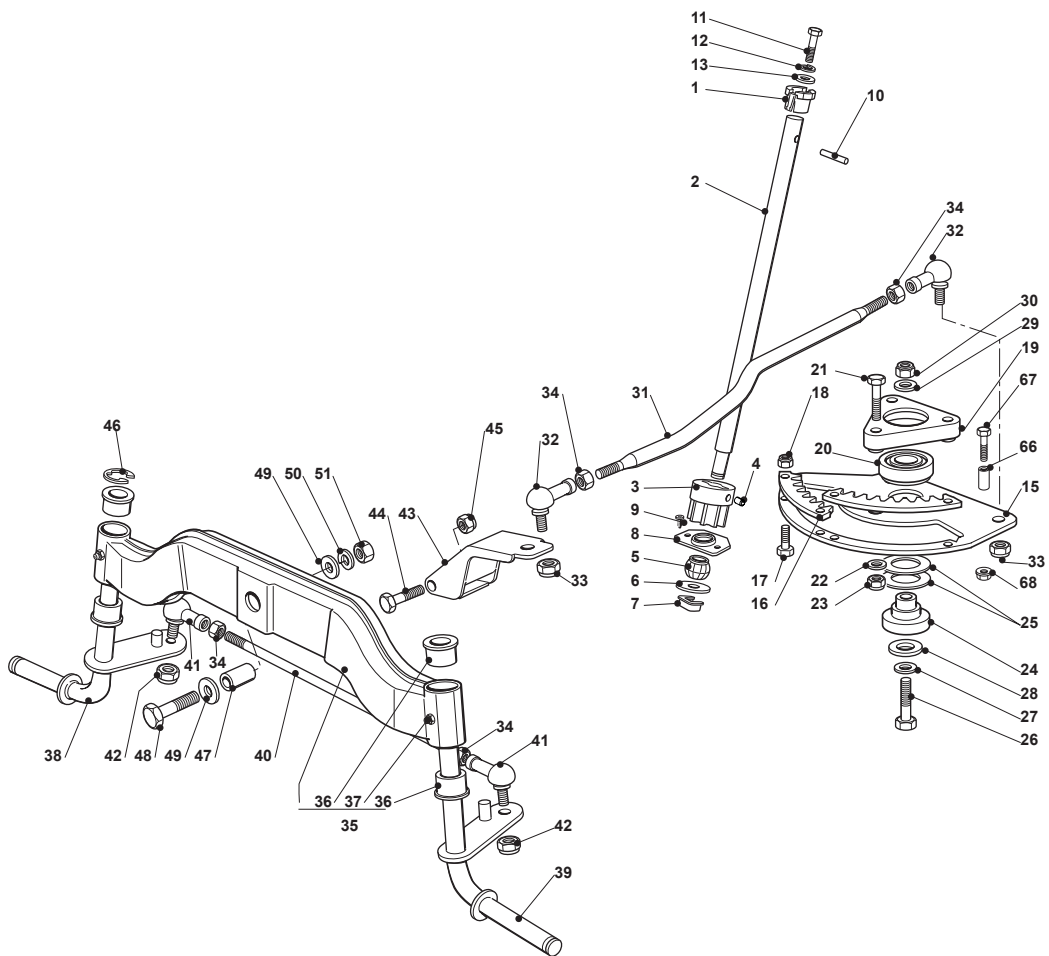

TCP 122 HYDRO

Ride-on 102-122 cm Steering 13"

Issue 13 - 2016

Fig.	Q.ty	Part No	Description	Notes
52	2	122746616/0	Joint	

Fig.	Q.ty	Part No	Description	Notes
1	1	325038004/0	Bushing	
2	1	125520010/0	Steering Column	
3	1	125570004/0	Pinion	
4	1	112714300/0	Dowel	
5	1	325743000/0	Joint	
6	1	112521370/0	Washer	
7	1	112436030/0	Plate	
8	1	325785213/1	Support	
9	2	112729601/1	Screw	
10	1	112620250/0	Pin	
11	1	112691800/0	Screw	
12	1	112583500/0	Grower	
13	1	112523060/0	Washer	
15	1	325735523/0	Steering Sector	
16	2	325150000/0	Rack	
17	4	112791213/1	Screw	
18	4	112154510/0	Nut	
19	1	325774453/0	Clamp	
20	1	119216047/0	Bearing	
21	3	112691100/0	Screw	
22	3	112523060/0	Washer	
23	3	112155000/0	Nut	
24	1	125510120/0	Support	
25	2	322672153/0	Antifriction Washer	
26	1	112692395/0	Screw	
27	1	112523080/0	Washer	
28	1	112521390/0	Washer	
29	1	112523080/0	Washer	
30	1	112156602/0	Nut	
31	1	125033003/1	Steering Rod	
32	2	122746600/0	Joint	
32	2	122746616/0	Joint	
33	2	122746609/0	Joint	
34	4	112156602/0	Nut	
35	1	382034001/3	Equalizer With Bush And Lubricator	
36	4	125034002/1	Bushing	
37	2	112379511/0	Grease Dispenser	
38	1	382230361/0	Right Stub Axle	
39	1	382230359/0	Left Stub Axle	
40	1	325840001/0	Tie Rod	
41	2	122746616/0	Joint	
42	2	112156602/0	Nut	
43	1	382318185/0	Lever Ass.Y	
44	1	112692395/0	Screw	
45	1	112155000/0	Nut	
46	1	112001000/0	Benzing Ring	
47	1	125160005/0	Spacer	
48	1	112694100/0	Screw	
49	2	112521390/0	Washer	
50	1	112587900/0	Grower	
51	1	112295800/0	Nut	