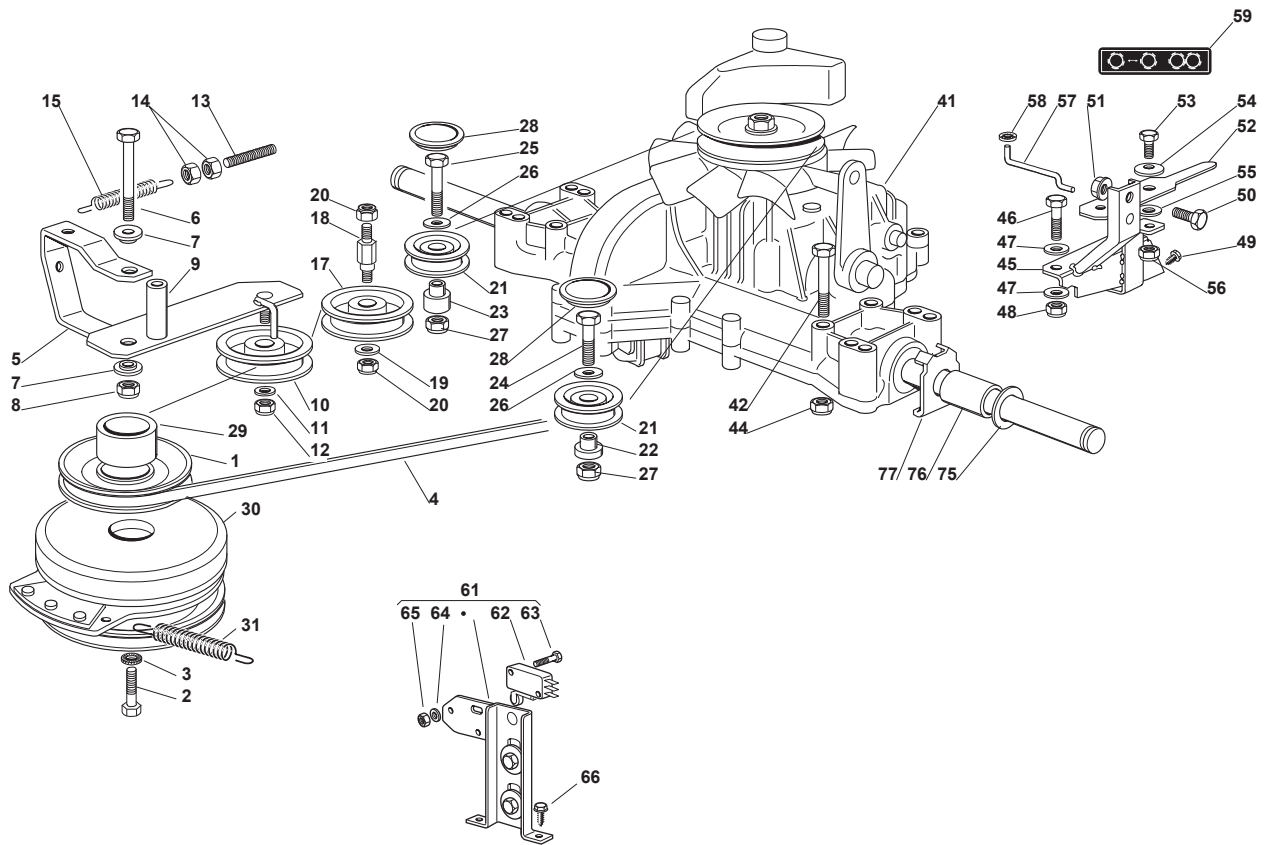

Fig.	Q.ty	Part No	Description	Notes
1	2	118375051/1	Fair Led	
2	1	325869057/0	Fuel Tube Connecting Tube	
3	1	127598060/0	Oil Discharge Extension	
4	1	118401001/1	Oil Seal	
5	1	118737849/0	Plug	
6	1	118738254/0	Left Exhaust Connection	
7	1	118738255/0	Right Exhaust Connection	
8	3	112360425/0	Nut	
9	3	112793102/0	Screw	
10	2	112540260/0	Grower	
11	1	182750014/0	Muffler	
12	2	112280100/0	Nut	
13	1	382598065/0	Muffler Protection	
14	2	112792611/0	Screw	
15	2	112583500/0	Grower	
16	4	112540070/0	Washer	
17	4	112735821/0	Screw	
18	1	112792611/0	Screw	
19	1	112521350/0	Washer	
20	1	125430252/0	Spring	
21	3	112540260/0	Grower	
22	3	112793102/0	Screw	
23	1	125090001/2	Choke Control	
24	1	182000201/2	Accelerator	
25	2	125943012/0	Screw	
26	1	325592000/0	Knob	
27	1	112726388/0	Screw	
28	1	112290800/0	Nut	

Fig.	Q.ty	Part No	Description	Notes
1	2	118375051/1	Fair Led	
2	1	325869057/0	Fuel Tube Connecting Tube	
3	1	127598060/0	Oil Discharge Extension	
4	1	118401001/1	Oil Seal	
5	1	118737849/0	Plug	
6	1	118738256/0	Left Exhaust Connection	
7	1	118738257/0	Right Exhaust Connection	
8	3	112360425/0	Nut	
9	3	112793102/0	Screw	
10	2	112540260/0	Grower	
11	1	182750014/0	Muffler	
12	2	112280100/0	Nut	
13	1	382598065/0	Muffler Protection	
14	2	112792611/0	Screw	
15	2	112583500/0	Grower	
16	4	112540070/0	Washer	
17	4	112735821/0	Screw	
18	1	112792611/0	Screw	
19	1	112521350/0	Washer	
20	1	125430252/0	Spring	
21	3	112540260/0	Grower	
22	3	112793102/0	Screw	
23	1	125090001/2	Choke Control	
24	1	182000201/2	Accelerator	
25	2	125943012/0	Screw	
26	1	325592000/0	Knob	
27	1	112726388/0	Screw	
28	1	112290800/0	Nut	