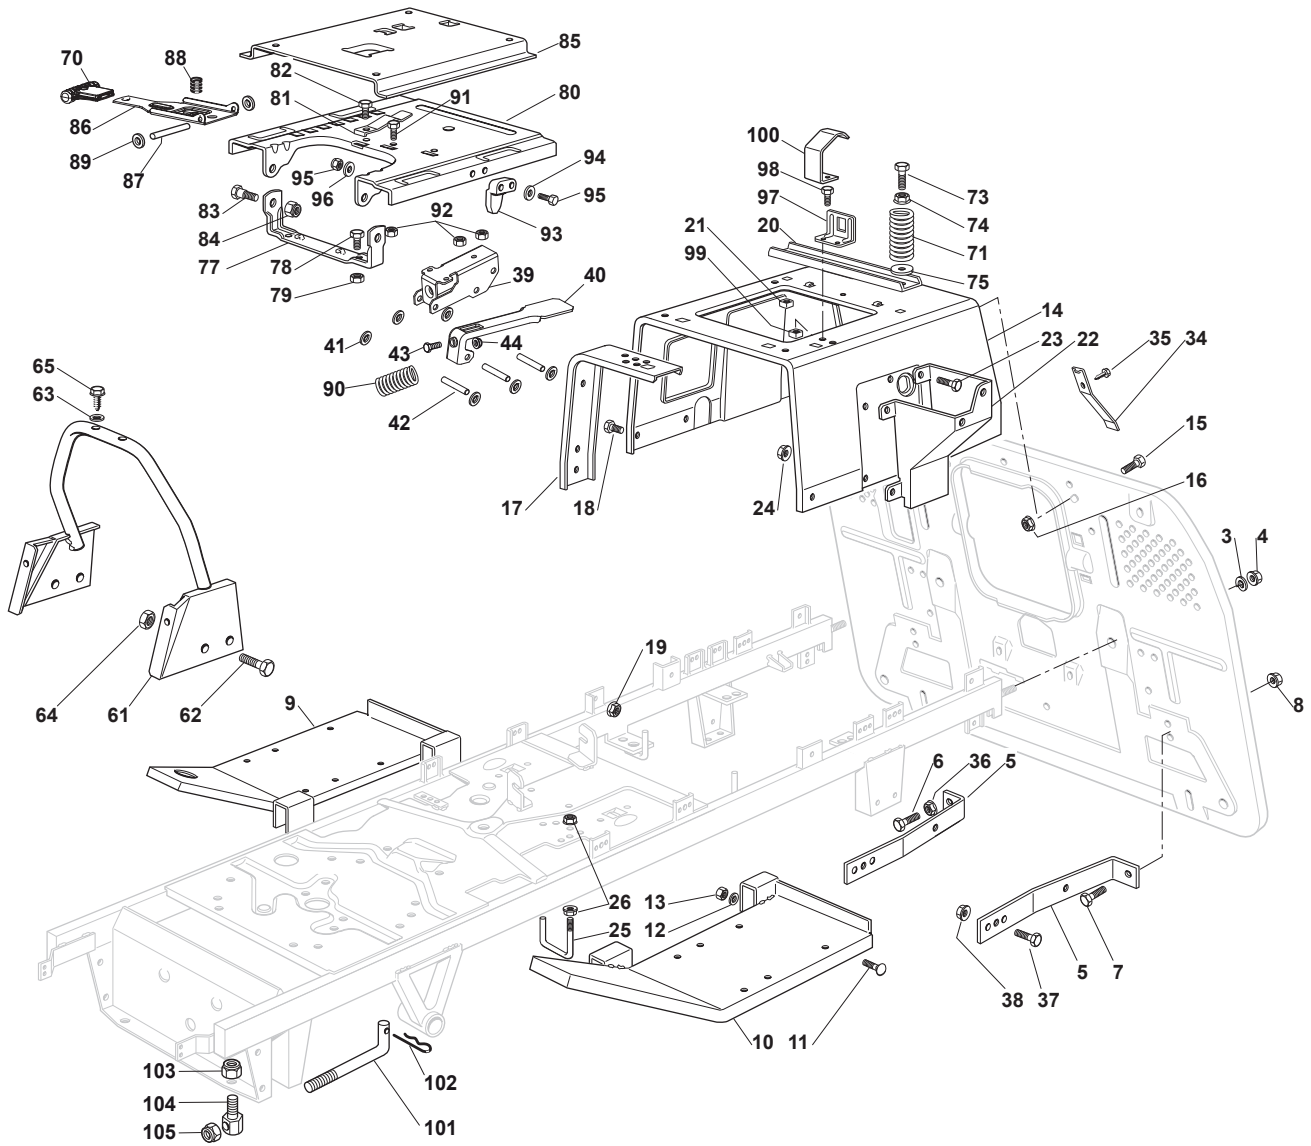

Fig.	Q.ty	Part No	Description	Notes
83	2	122524970/2	Fulcrum Pin	
84	2	112155010/0	Nut	
85	1	325785147/2	Seat Support	
86	1	325318109/1	Stop Lever	
87	1	125510000/0	Pin	
88	1	125430202/1	Spring	
89	2	112604897/0	Elastic Washer	
90	1	125430285/0	Spring	
91	1	112789000/0	Screw	
92	1	112154330/0	Nut	
93	1	325060049/0	Seat Switch Cam	
94	2	112815050/0	Screw	
95	4	112521320/0	Washer	
96	2	112154330/0	Nut	
97	1	325755025/1	Bracket	
98	2	112735110/0	Screw	
99	2	112437502/0	Plate	
100	1	325430255/0	Spring	
101	2	125510119/0	Tie Rod	
102	2	124487997/0	Cotter Pin	
103	2	112155000/0	Nut	
104	2	125510040/1	Pin	
105	2	112155000/0	Nut	

Fig.	Q.ty	Part No	Description	Notes
82	1	112731580/0	Screw	
83	2	122524970/2	Fulcrum Pin	
84	2	112155010/0	Nut	
85	1	325785147/2	Seat Support	
86	1	325318303/0	Stop Lever	
87	1	125510000/0	Pin	
88	1	125430202/1	Spring	
89	2	112604897/0	Elastic Washer	
90	1	125430285/0	Spring	
91	1	112789000/0	Screw	
92	1	112154330/0	Nut	
93	1	325060049/0	Seat Switch Cam	
94	2	112815050/0	Screw	
95	4	112521320/0	Washer	
96	2	112154330/0	Nut	
97	1	325755025/1	Bracket	
98	2	112735110/0	Screw	
99	2	112437502/0	Plate	
100	1	325430255/0	Spring	
101	2	125510119/0	Tie Rod	
102	2	124487997/0	Cotter Pin	
103	2	112155000/0	Nut	
104	2	125510040/1	Pin	
105	2	112155000/0	Nut	