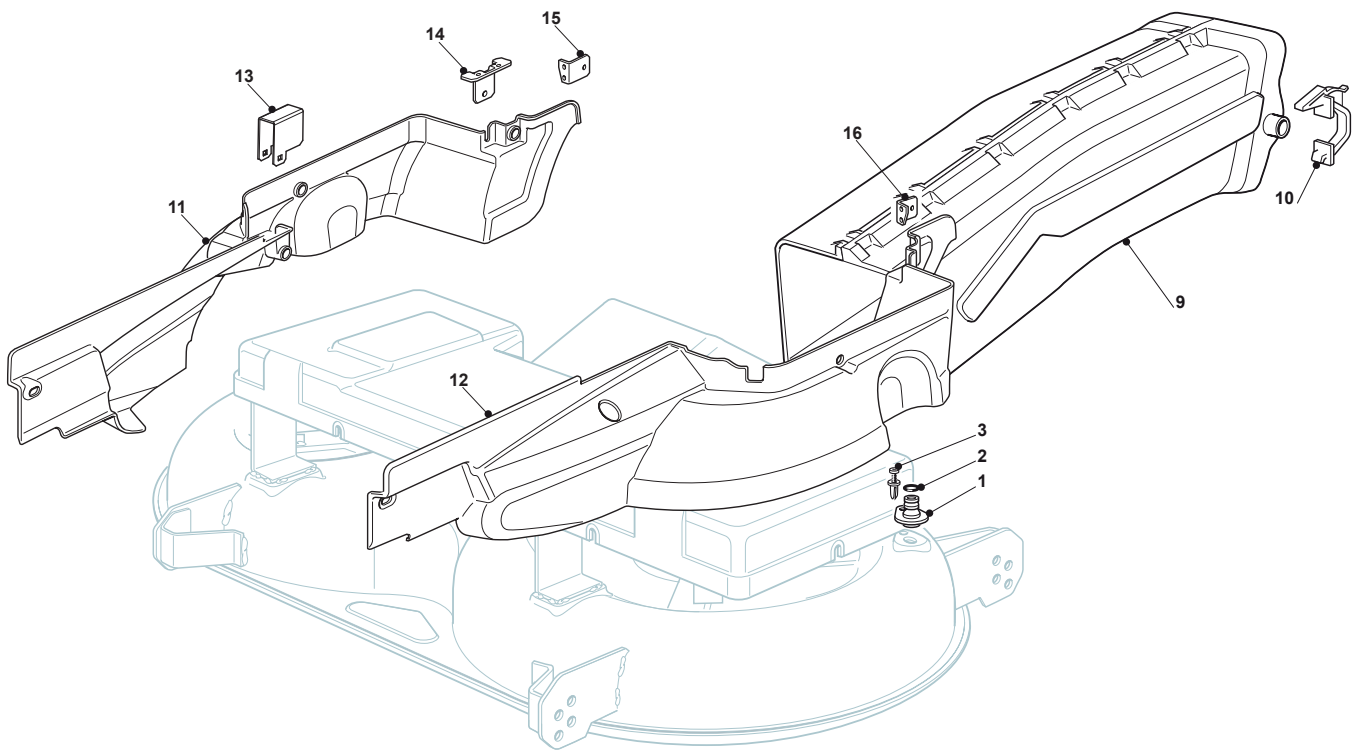

Fig.	Q.ty	Part No	Description	Notes
24	1	112735696/0	Screw	
25	1	112735697/1	Screw	
22	2	125160503/0	Blade Hub Elastic Disc Lawntr.	
1	1	382564213/0	Cutting Plate Black	Black
1	1	382564214/0	Cutting Plate Red	Red
1	1	382564215/0	Cutting Plate Yellow	Yellow
2	2	125033060/0	Washing Cutting Deck Connection	
3	2	119035000/0	Or Ring	
4	2	112500030/0	Rivet	
8	1	382207200/1	Flange Assy	
9	1	382207201/2	Support Shaft Tc	
10	1	125020800/1	Main Blade Shaft	
11	1	125020801/2	Secondary Blade Shaft	
13	4	119216032/0	Bearing	
14	2	325160501/0	Dust Cover Disc	
15	2	112609260/0	Seeger	
16	6	112818700/0	Screw	
17	6	112154210/0	Nut	
18	2	125463200/0	Blade Hub	
19	2	112139100/0	Key, Crankshaft Ø 22	
20	1	182004350/0	Right Mulching Blade	
21	1	182004349/0	Left Blade Mulching	
31	4	182700004/0	Anti Scalp Wheel	
32	4	125510121/0	Pin	
33	4	122450115/0	Spring	
34	4	112000930/0	Benzing Ring	
41	1	182004343/0	Right Blade	
42	1	182004342/0	Left Blade, Winged	
1	1	382564220/0	Cutting Plate Grey	Grey