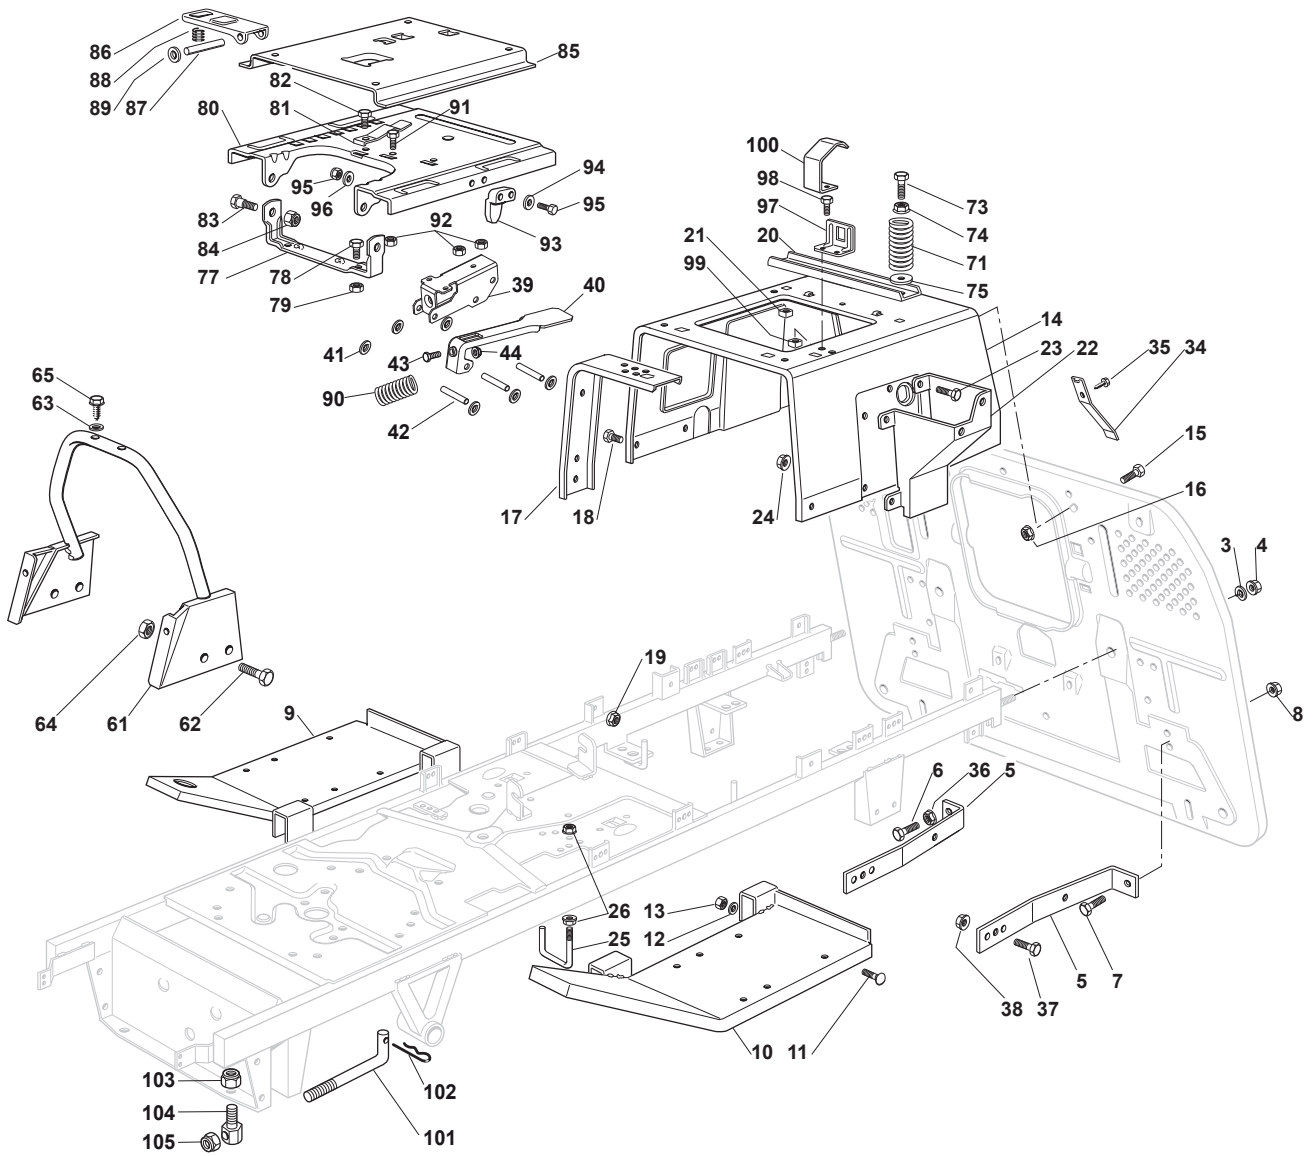

Fig.	Q.ty	Part No	Description	Notes
3	2	112585100/0	Washer	
4	2	112295200/0	Nut	
5	2	325774273/1	Stiffening	
6	1	112691100/0	Screw	
7	3	112793102/0	Screw	
8	4	112293201/0	Nut	
9	1	382510041/2	Right Footboard Support	
10	1	382510043/2	Left Footboard Support	
11	4	112815245/0	Screw	
12	4	112523040/0	Washer	
13	4	112154510/0	Nut	
14	1	325785133/5	Seat Support	
15	5	112791011/0	Screw	
16	5	112292102/0	Nut	
17	2	325650065/0	Stiffening	
18	6	112791011/0	Screw	
19	6	112292102/0	Nut	
20	1	325650067/0	Stiffening	
21	2	112360420/0	Nut	
22	1	325785137/1	Support	
23	4	112791011/0	Screw	
24	4	112292102/0	Nut	
25	1	125580019/0	Belt Guide Peg	
26	2	112292102/0	Nut	
34	1	125430238/1	Spring	
35	1	112731580/0	Screw	
36	1	112293200/0	Nut	
37	2	112793102/0	Screw	
38	2	112293201/0	Nut	
39	1	325774575/0	Fulcrum Clamp	
40	1	325318327/0	Lever	
41	6	112604896/0	Crown Fastener	
42	3	122517866/0	Pin	
43	1	112735661/0	Screw	
44	1	112154510/0	Nut	
61	1	382650045/0	Chassis	
62	4	112792611/0	Screw	
63	2	112521330/0	Washer	
64	4	112292102/0	Nut	
65	2	112731350/0	Screw	
71	2	125430205/1	Spring	for Standard TC Models
71	2	125430257/1	Spring	for TX-TS Models
73	2	125943001/1	Screw	
74	2	112293201/0	Nut	
75	2	112523070/0	Washer	
77	1	382774207/0	Seat Clamp Support	
78	2	112792611/0	Screw	
79	2	112293201/0	Nut	
80	1	325785149/3	Fixed Seat Support	
81	1	125430203/1	Spring	
82	1	112731580/0	Screw