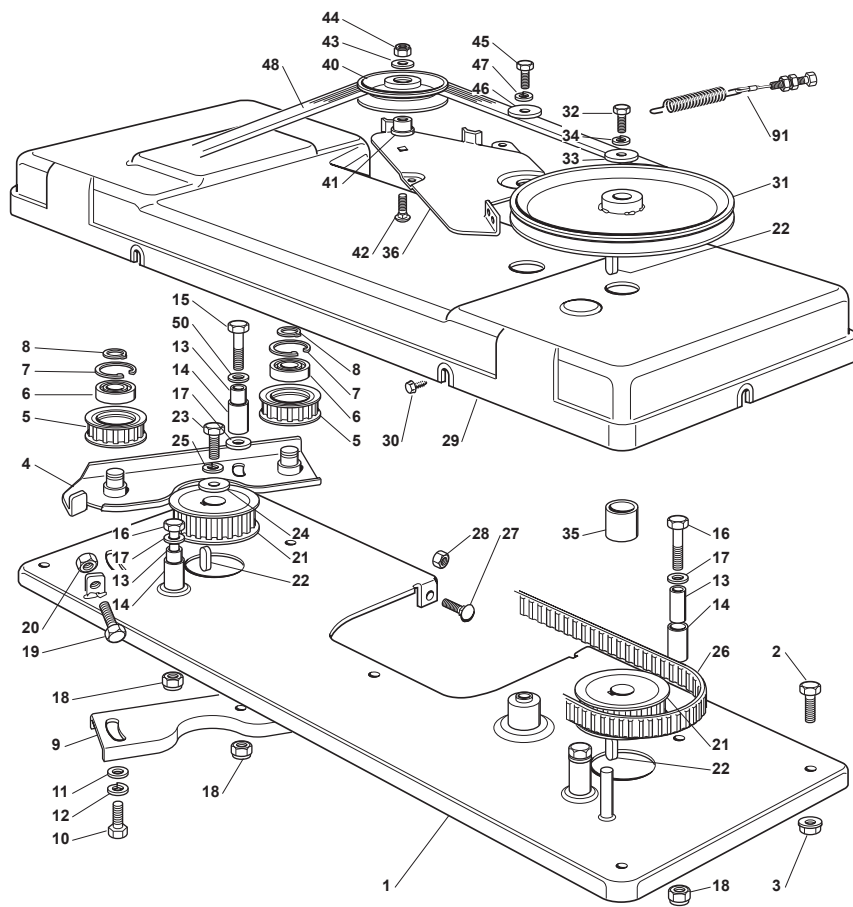

Fig.	Q.ty	Part No	Description	Notes
2	1	382318139/0	Deck Lifting Lever	
3	1	125605000/1	Button	
4	1	325470901/0	Dog	
5	1	125510011/0	Pin	
6	1	125033002/0	Push Rod	
7	1	325394536/0	Knob	
8	1	125430208/0	Spring	
9	1	112604899/0	Crown Fastener	
10	1	382000551/0	Axle	
11	2	122034523/0	Bushing	
12	1	125160025/0	Spacer	
13	1	322672153/0	Antifriction Washer	
16	2	112620206/0	Pin	
17	1	325735506/1	Left Sector	
18	2	112792611/0	Screw	
19	2	112293201/0	Nut	
31	1	382318159/0	Front Right Fulcrum Lever	
32	1	382318161/0	Lever	
33	4	125040605/0	Bushing	
34	2	325318161/0	Lever	
35	2	112691700/0	Screw	
36	4	112521350/0	Washer	
37	2	112155000/0	Nut	
38	2	125510056/0	Pin	
39	4	112295200/0	Nut	
40	2	112156602/0	Nut	
41	4	325670008/1	Washer	
42	2	112156602/0	Nut	
43	2	382000477/2	Connecting Rod Assy	
44	2	112155000/0	Nut	
45	2	125510055/1	Pin	
46	2	112521350/0	Washer	
47	2	112155000/0	Nut	
48	2	325318153/1	Rear Lever	
49	2	112609255/0	Seeger	
50	1	325033071/0	Rod	
51	7	325670011/0	Antifriction Washer	
52	2	125510117/0	Pin	
53	2	125510048/1	Pin	
54	2	112521350/0	Washer	
55	5	112436050/0	Plate	
56	2	125510056/0	Pin	
57	4	325670008/1	Washer	
58	2	112156602/0	Nut	
59	2	112794985/0	Screw	
60	2	112295200/0	Nut	
61	2	125510070/0	Pin	
62	2	112523090/0	Washer	
63	2	124487998/0	Cotter Pin	
64	1	125430218/0	Spring	
66	2	112293200/0	Nut	

TCR 122 HYDRO

Ride-on 102-122 cm Cutting Plate Lifting

Issue 13 - 2016

Fig.	Q.ty	Part No	Description	Notes
71	1	125510048/1	Pin	
72	2	325318223/0	Gearshift	
73	1	382000585/0	Axle	
74	4	112815271/0	Screw	
75	2	325785355/0	Support	
76	2	325785354/0	Support	
77	4	325034003/0	Brass	
78	4	112523040/0	Washer	
79	4	112154510/0	Nut	