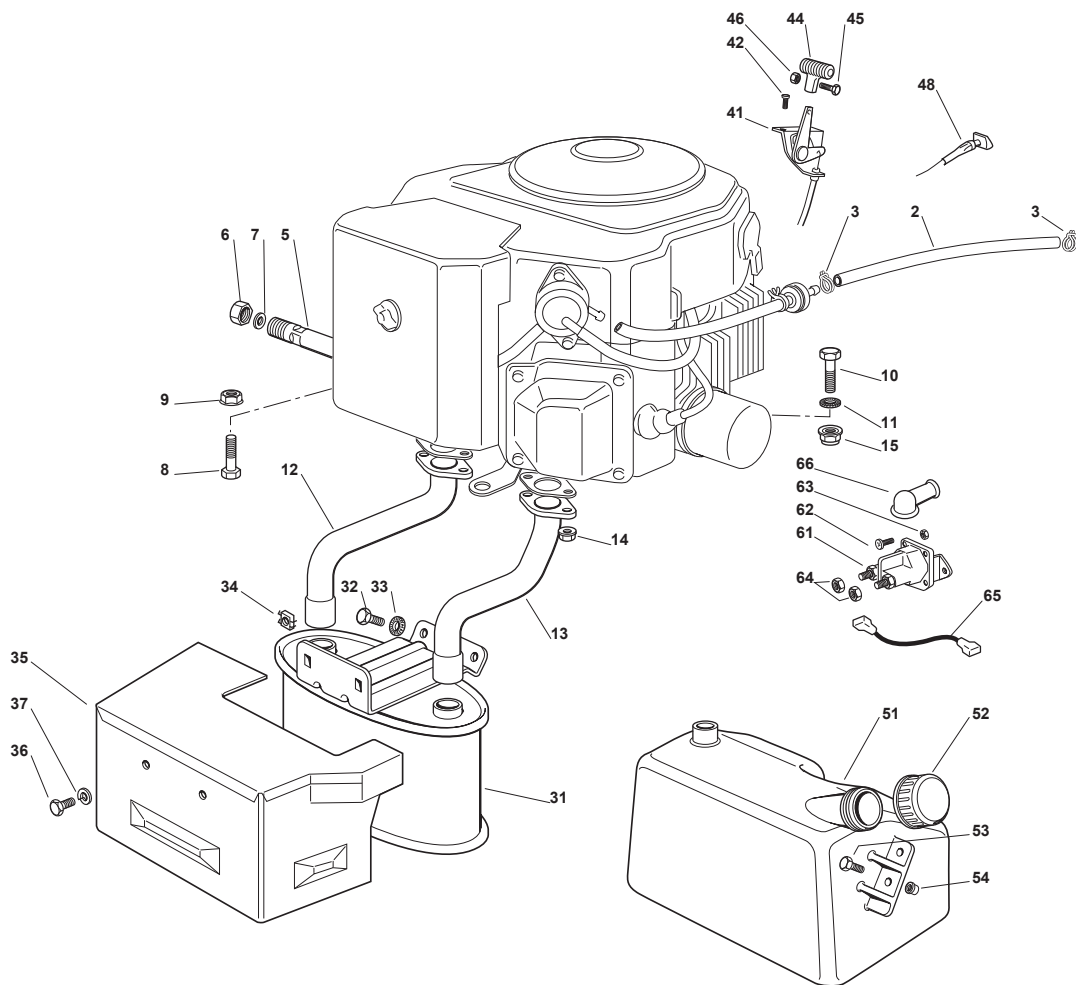

Fig.	Q.ty	Part No	Description	Notes
61	1	118736113/0	Starter Relay	
2	1	325869016/1	Connecting Tube	
3	2	118375051/1	Fair Led	
4	3	112735108/1	Screw	
5	1	112154210/0	Nut	
6	1	112691115/0	Screw	
7	1	112540260/0	Grower	
8	1	127598060/0	Oil Discharge Extension	
9	1	118737849/0	Plug	
10	1	118401001/1	Oil Seal	
11	1	118738227/0	Exhaust Pipe Kohler 16-18	
12	2	112735530/0	Screw	
13	2	112583500/0	Grower	
14	3	125160035/0	Spacer	
31	1	182750010/0	Muffler	
32	2	112793102/0	Screw	
33	2	112540260/0	Grower	
34	2	112360425/0	Nut	
35	1	382598029/0	Muffler Protection	
36	2	112792611/0	Screw	
37	2	112583500/0	Grower	
41	1	182000200/1	Throttle Cable	
42	2	125943012/0	Screw	
44	1	125394501/0	Knob	
45	1	112726388/0	Screw	
46	1	112290800/0	Nut	
51	1	125735110/3	Tank	without Fuel Indicator
51	1	325735111/3	Tank	with Fuel Indicator
52	1	125795000/1	Fuel Cap	
53	2	112788910/0	Screw	
54	2	112500092/0	Rivet	
62	2	112791011/0	Screw	
63	2	112292102/0	Nut	
64	2	112360352/0	Nut	
65	1	125065017/0	Cable	
66	1	118564861/1	Protection	