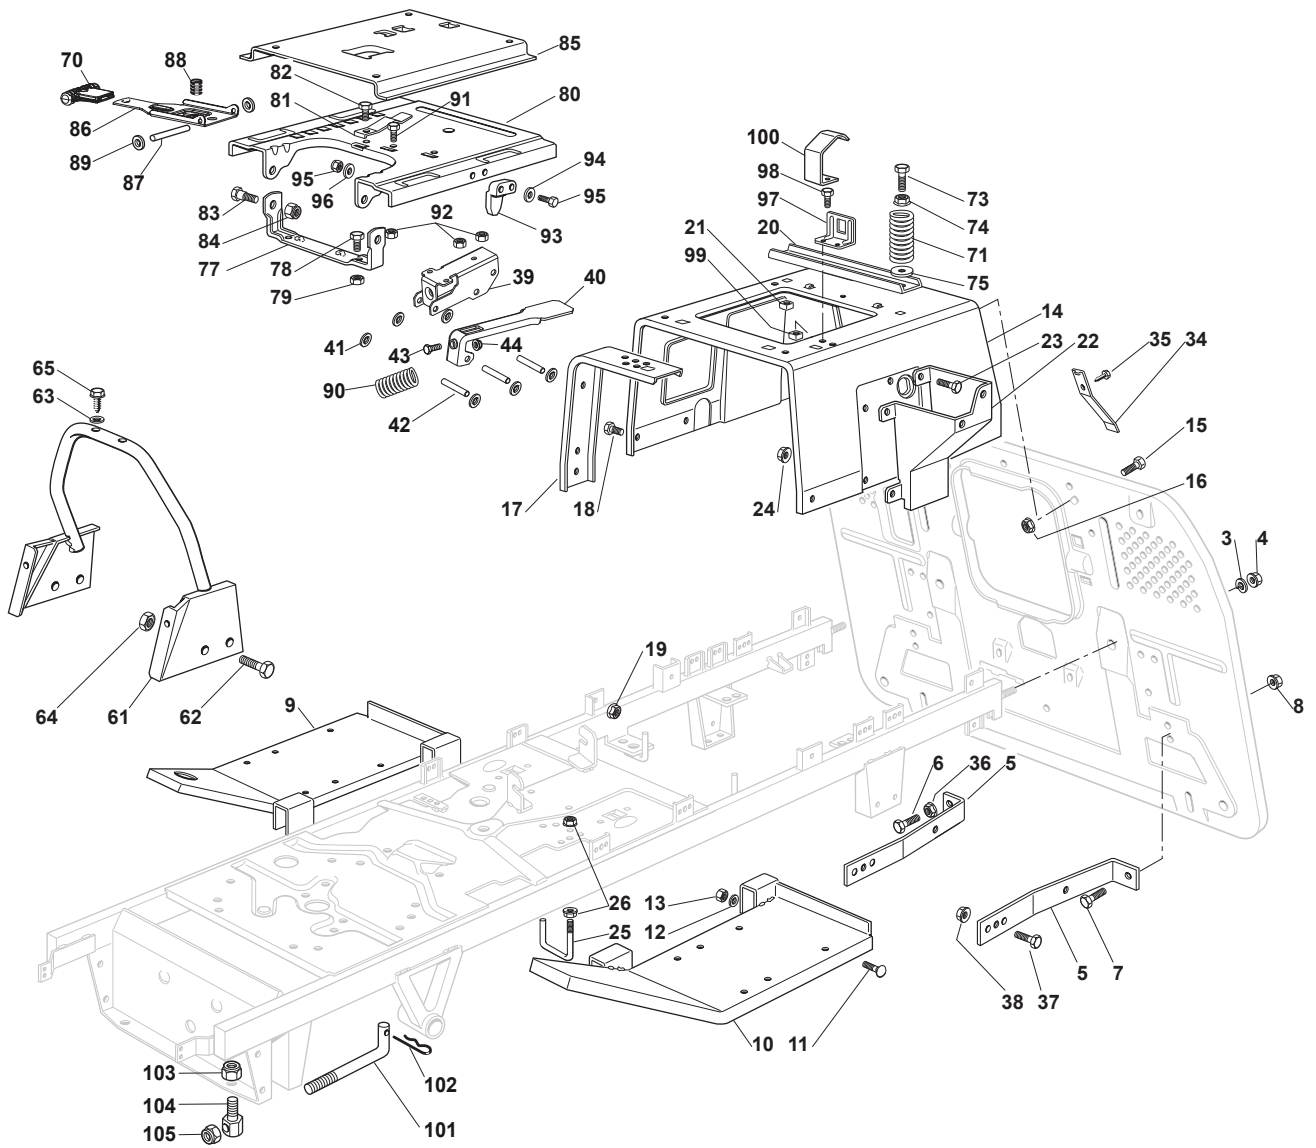

Fig.	Q.ty	Part No	Description	Notes
83	2	122524970/2	Fulcrum Pin	
84	2	112155010/0	Nut	
85	1	325785147/2	Seat Support	
86	1	325318109/1	Stop Lever	
87	1	125510000/0	Pin	
88	1	125430202/1	Spring	
89	2	112604897/0	Elastic Washer	
90	1	125430285/0	Spring	
91	1	112789000/0	Screw	
92	1	112154330/0	Nut	
93	1	325060049/0	Seat Switch Cam	
94	2	112815050/0	Screw	
95	4	112521320/0	Washer	
96	2	112154330/0	Nut	
97	1	325755025/1	Bracket	
98	2	112735110/0	Screw	
99	2	112437502/0	Plate	
100	1	325430255/0	Spring	
101	2	125510119/0	Tie Rod	
102	2	124487997/0	Cotter Pin	
103	2	112155000/0	Nut	
104	2	125510040/1	Pin	
105	2	112155000/0	Nut	

Fig.	Q.ty	Part No	Description	Notes
82	1	112731580/0	Screw	
83	2	122524970/2	Fulcrum Pin	
84	2	112155010/0	Nut	
85	1	325785147/2	Seat Support	
86	1	325318303/0	Stop Lever	
87	1	125510000/0	Pin	
88	1	125430202/1	Spring	
89	2	112604897/0	Elastic Washer	
90	1	125430285/0	Spring	
91	1	112789000/0	Screw	
92	1	112154330/0	Nut	
93	1	325060049/0	Seat Switch Cam	
94	2	112815050/0	Screw	
95	4	112521320/0	Washer	
96	2	112154330/0	Nut	
97	1	325755025/1	Bracket	
98	2	112735110/0	Screw	
99	2	112437502/0	Plate	
100	1	325430255/0	Spring	
101	2	125510119/0	Tie Rod	
102	2	124487997/0	Cotter Pin	
103	2	112155000/0	Nut	
104	2	125510040/1	Pin	
105	2	112155000/0	Nut	