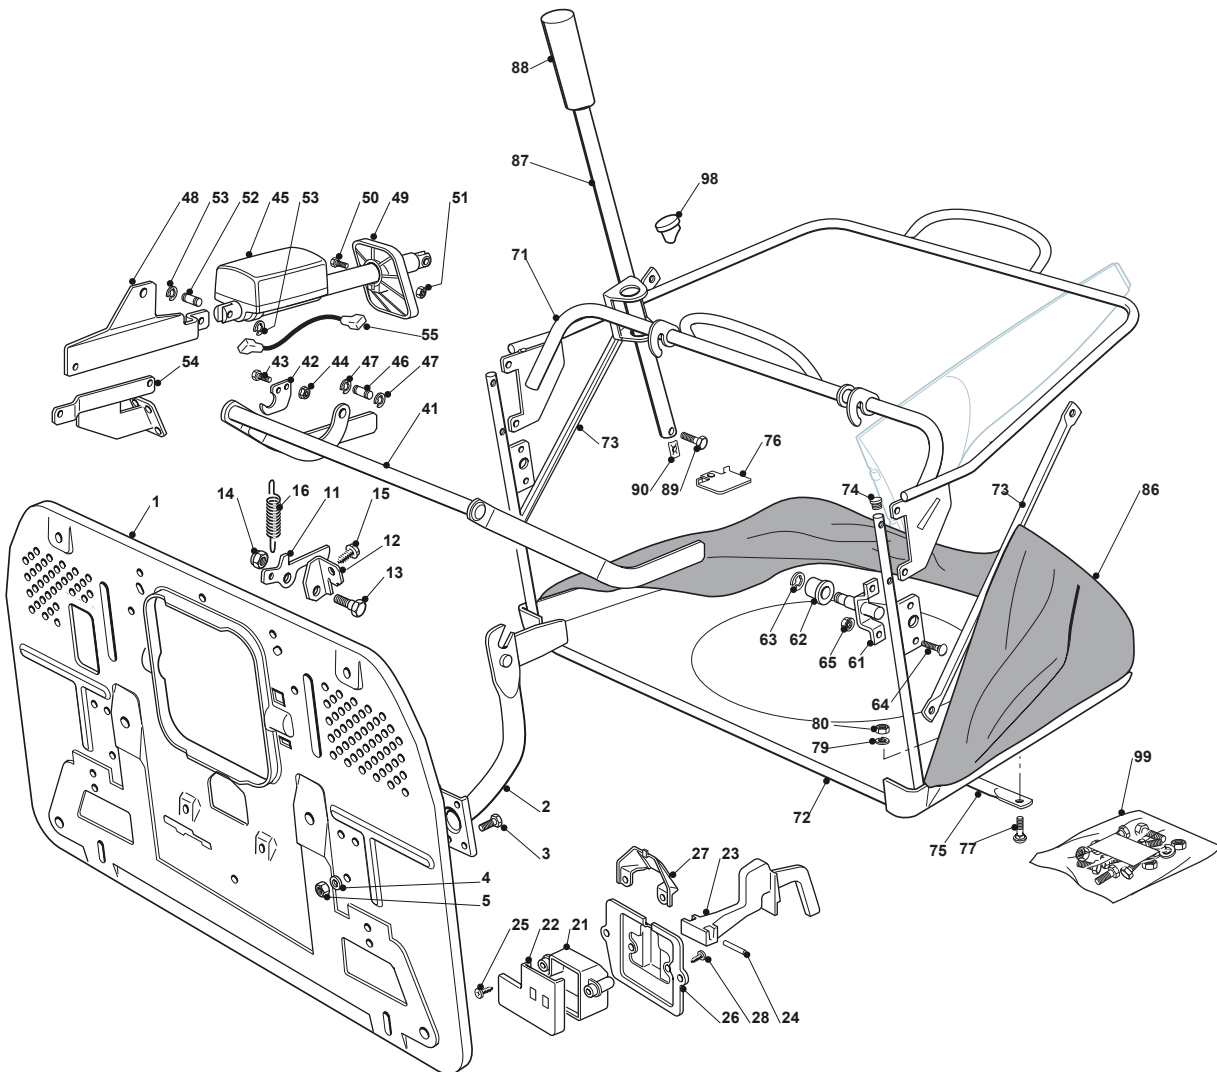

TCR 122 HYDRO

Ride-on 102-122 cm Grass-Catcher with Electrical Lifting

Issue 13 - 2016

Fig.	Q.ty	Part No	Description	Notes
83	1	125394508/0	Knob	
84	1	112792099/0	Screw	
85	1	112154510/0	Nut	
86	1	382180045/0	Outfit, Screws	