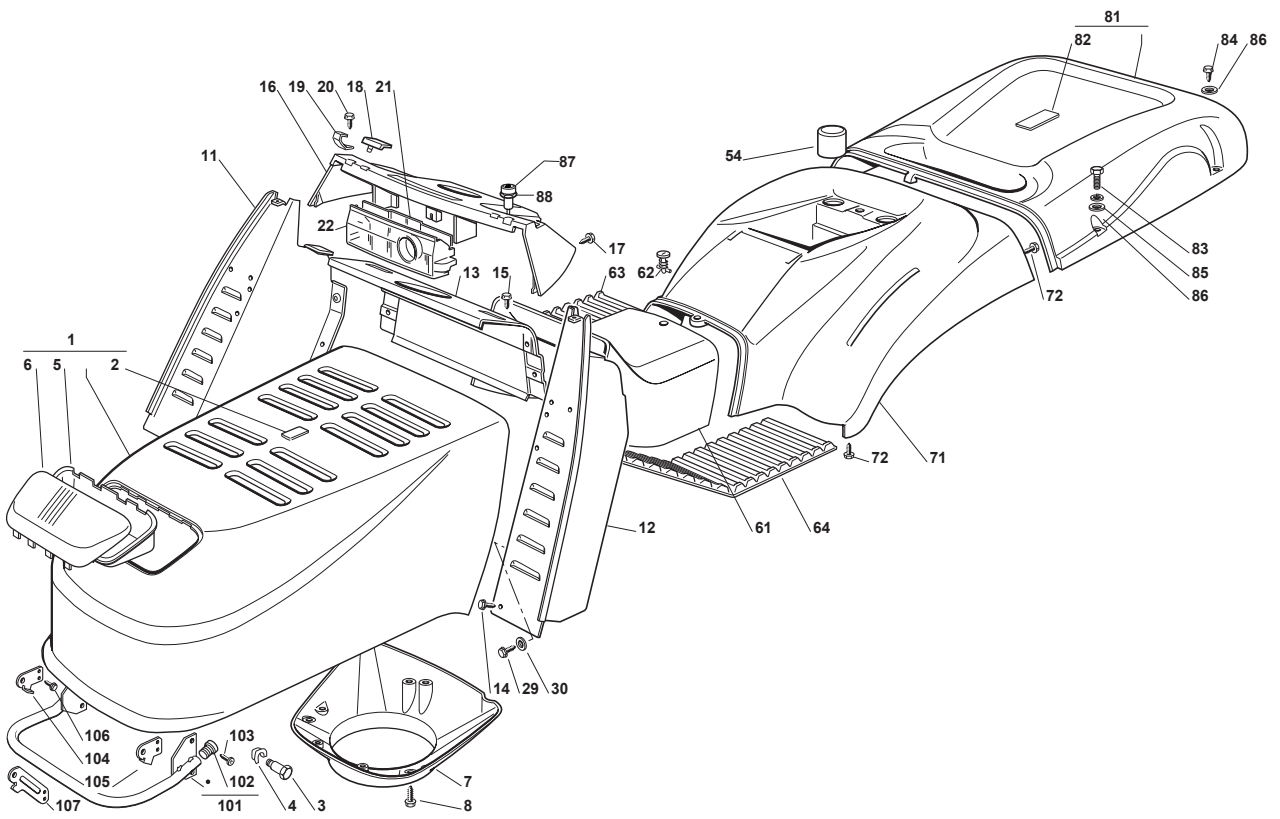

Fig.	Q.ty	Part No	Description	Notes
82	1	325547150/0	Plate Black	Black
83	2	112674701/0	Screw	
84	4	112729601/1	Screw	
85	2	112582101/0	Grower	
86	6	112521331/0	Washer	
87	1	325605003/0	Button	
88	1	325256250/0	Screwed Ring	
101	1	382869006/1	Muffler Tube Guard	
101	1	382869015/0	Muffler Protection	Specific for 16,5-18,5 Hp Engines
102	2	118566110/0	Push Rod	
103	4	112734995/0	Screw	
104	1	325547089/1	Right Plate	
105	1	325547091/1	Left Plate	
106	4	112731580/0	Screw	
107	2	325547099/0	Plate 18 Hp B&S