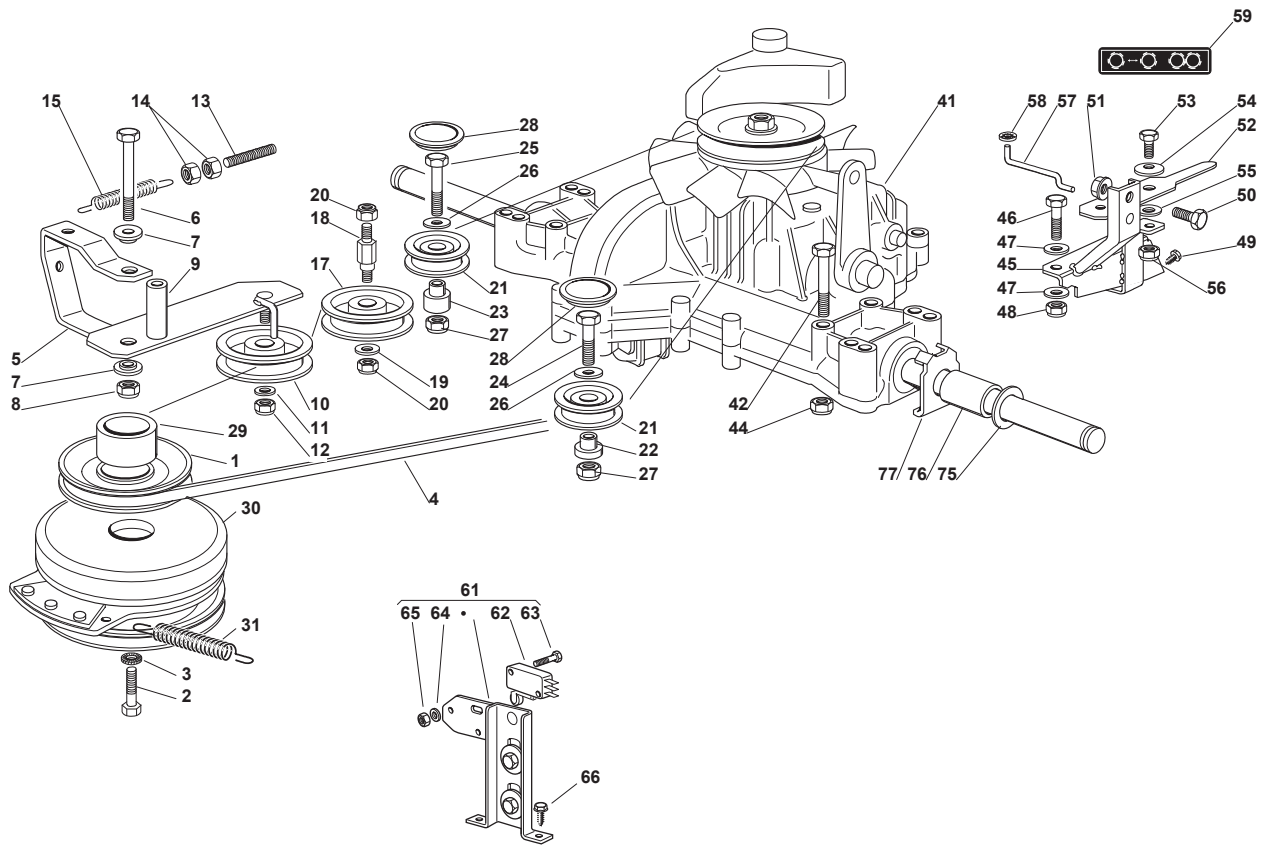

Fig.	Q.ty	Part No	Description	Notes
64	2	112581100/0	Grower	
65	2	112290791/0	Nut	
66	2	112735110/0	Screw	
67	1	119410614/0	Microswitch	
75	4	112521410/0	Washer	
76	2	125160023/0	Spacer	
77	2	325670025/0	Washer