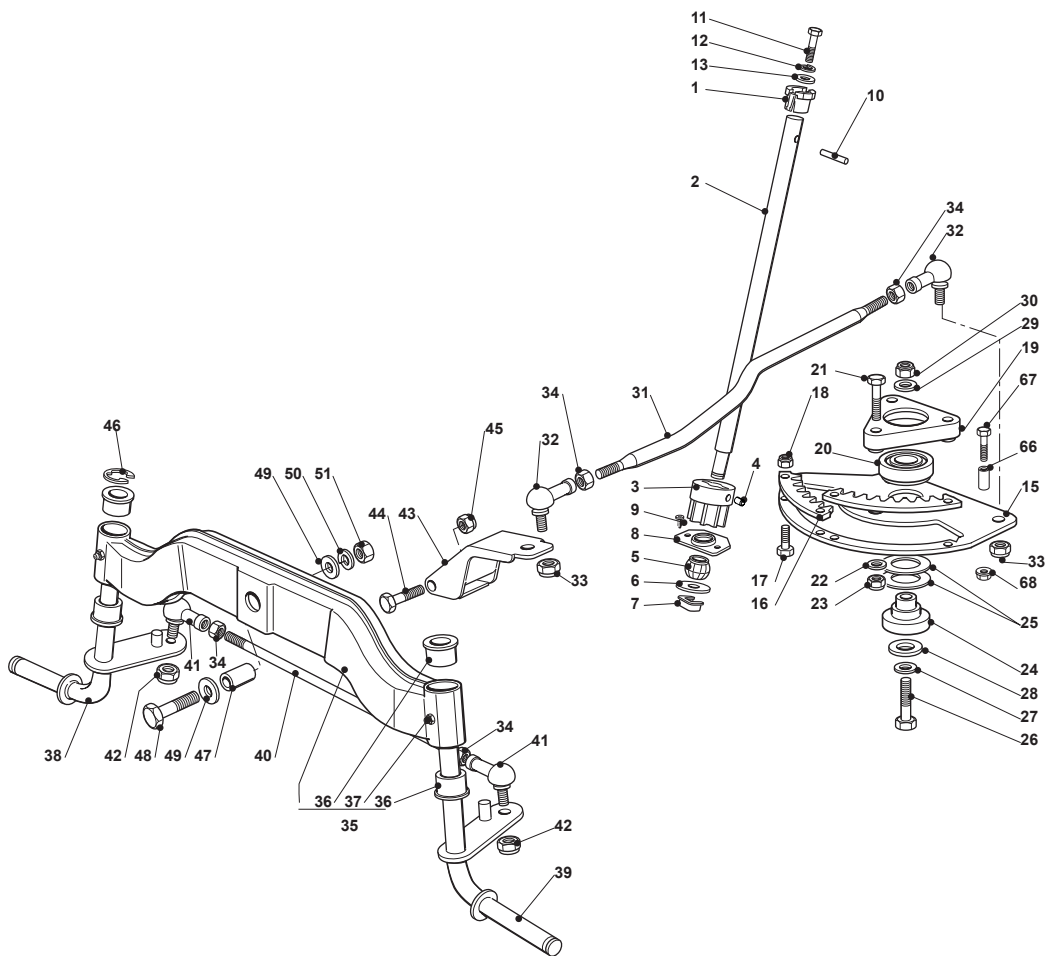

TCR 122 HYDRO

Ride-on 102-122 cm Steering 13"

Issue 13 - 2016

Fig.	Q.ty	Part No	Description	Notes
52	2	122746616/0	Joint	

Fig.	Q.ty	Part No	Description	Notes
1	1	325038004/0	Bushing	
2	1	125520010/0	Steering Column	
3	1	125570004/0	Pinion	
4	1	112714300/0	Dowel	
5	1	325743000/0	Joint	
6	1	112521370/0	Washer	
7	1	112436030/0	Plate	
8	1	325785213/1	Support	
9	2	112729601/1	Screw	
10	1	112620250/0	Pin	
11	1	112691800/0	Screw	
12	1	112583500/0	Grower	
13	1	112523060/0	Washer	
15	1	325735523/0	Steering Sector	
16	2	325150000/0	Rack	
17	4	112791213/1	Screw	
18	4	112154510/0	Nut	
19	1	325774453/0	Clamp	
20	1	119216047/0	Bearing	
21	3	112691100/0	Screw	
22	3	112523060/0	Washer	
23	3	112155000/0	Nut	
24	1	125510120/0	Support	
25	2	322672153/0	Antifriction Washer	
26	1	112692395/0	Screw	
27	1	112523080/0	Washer	
28	1	112521390/0	Washer	
29	1	112523080/0	Washer	
30	1	112156602/0	Nut	
31	1	125033003/1	Steering Rod	
32	2	122746600/0	Joint	
32	2	122746616/0	Joint	
33	2	122746609/0	Joint	
34	4	112156602/0	Nut	
35	1	382034001/3	Equalizer With Bush And Lubricator	
36	4	125034002/1	Bushing	
37	2	112379511/0	Grease Dispenser	
38	1	382230361/0	Right Stub Axle	
39	1	382230359/0	Left Stub Axle	
40	1	325840001/0	Tie Rod	
41	2	122746616/0	Joint	
42	2	112156602/0	Nut	
43	1	382318185/0	Lever Ass.Y	
44	1	112692395/0	Screw	
45	1	112155000/0	Nut	
46	1	112001000/0	Benzing Ring	
47	1	125160005/0	Spacer	
48	1	112694100/0	Screw	
49	2	112521390/0	Washer	
50	1	112587900/0	Grower	
51	1	112295800/0	Nut	