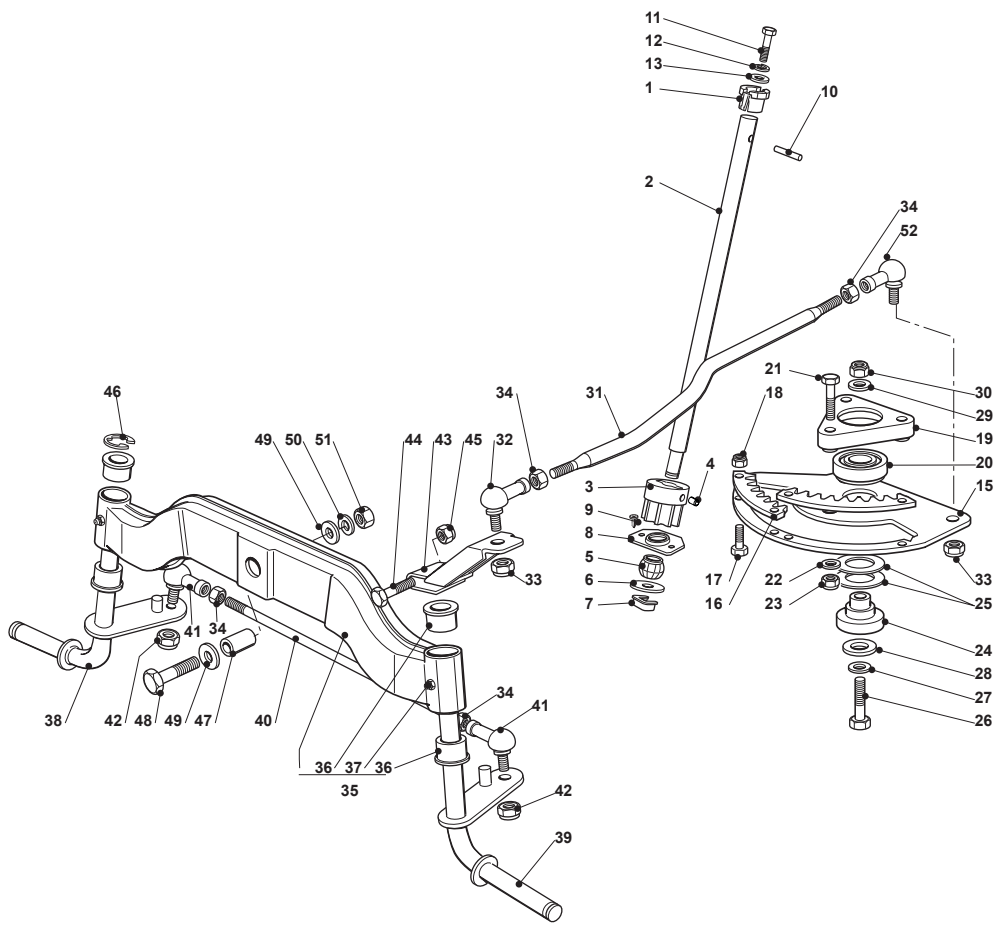

Fig.	Q.ty	Part No	Description	Notes
1	1	325038004/0	Bushing	
2	1	125520010/0	Steering Column	
3	1	125570004/0	Pinion	
4	1	112714300/0	Dowel	
5	1	325743000/0	Joint	
6	1	112521370/0	Washer	
7	1	112436030/0	Plate	
8	1	325785213/1	Support	
9	2	112729601/1	Screw	
10	1	112620250/0	Pin	
11	1	112691800/0	Screw	
12	1	112583500/0	Grower	
13	1	112523060/0	Washer	
15	1	325735523/0	Steering Sector	
16	2	325150000/0	Rack	
17	4	112791213/1	Screw	
18	4	112154510/0	Nut	
19	1	325774453/0	Clamp	
20	1	119216047/0	Bearing	
21	3	112691100/0	Screw	
22	3	112523060/0	Washer	
23	3	112155000/0	Nut	
24	1	125510120/0	Support	
25	2	322672153/0	Antifriction Washer	
26	1	112692395/0	Screw	
27	1	112523080/0	Washer	
28	1	112521390/0	Washer	
29	1	112523080/0	Washer	
30	1	112156602/0	Nut	
31	1	125033003/1	Steering Rod	
32	2	122746600/0	Joint	
32	2	122746616/0	Joint	
33	2	122746609/0	Joint	
34	4	112156602/0	Nut	
35	1	382034001/3	Equalizer With Bush And Lubricator	
36	4	125034002/1	Bushing	
37	2	112379511/0	Grease Dispenser	
38	1	382230349/0	Right Stub Axle	
39	1	382230348/0	Left Stub Axle	
40	1	325840001/0	Tie Rod	
41	2	122746616/0	Joint	
42	2	112156602/0	Nut	
43	1	382318101/0	Lever Ass.Y	
44	1	112691700/0	Screw	
45	1	112155000/0	Nut	
46	1	112001000/0	Benzing Ring	
47	1	125160005/0	Spacer	
48	1	112694100/0	Screw	
49	2	112521390/0	Washer	
50	1	112587900/0	Grower	
51	1	112295800/0	Nut