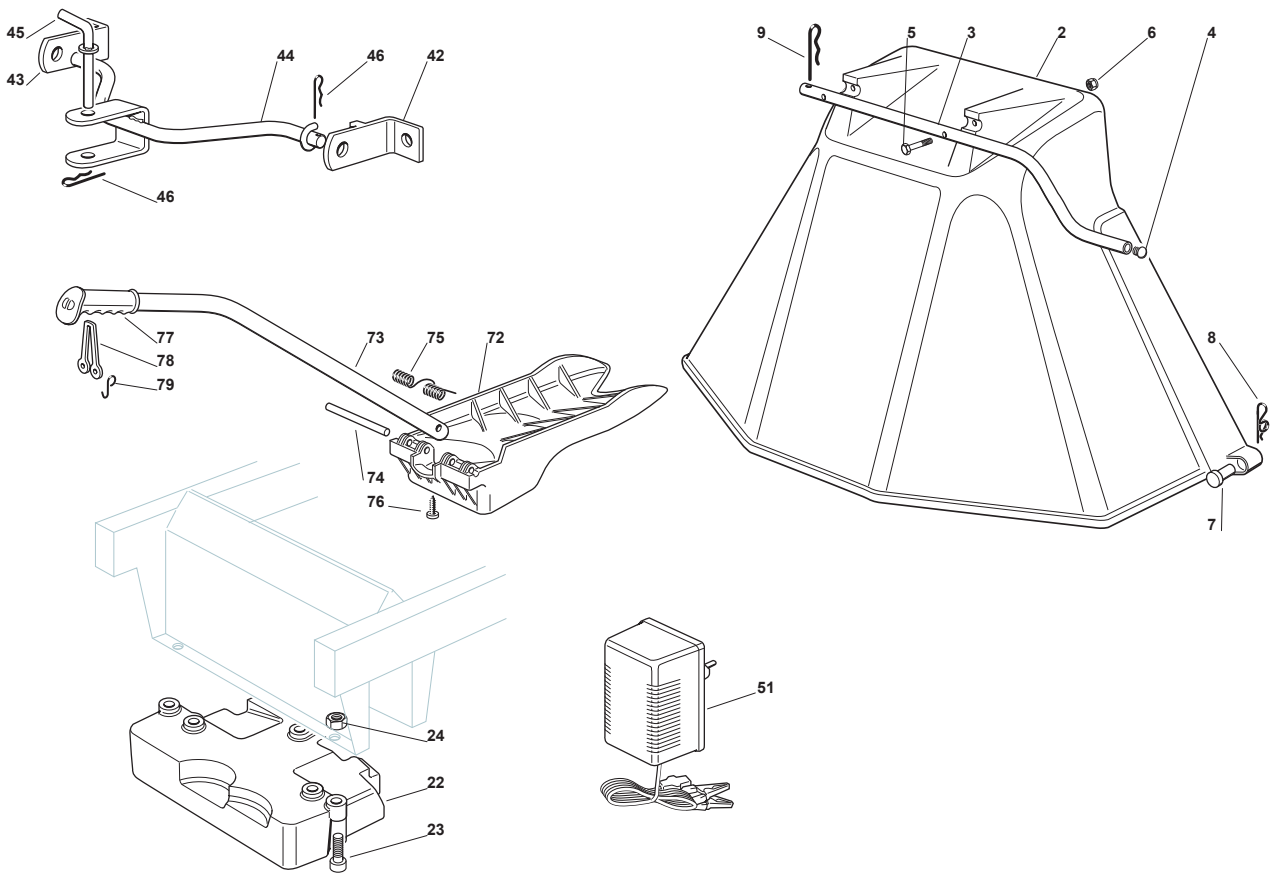

Fig.	Q.ty	Part No	Description	Notes
2	1	382400003/1	Ejection Guard	
3	1	325869043/0	Rear Support	
4	2	118566112/0	Polyethylene Push Road	
5	2	112689515/0	Screw	
6	2	112154510/0	Nut	
7	2	125510022/0	Pin	
8	2	124487998/0	Cotter Pin	
9	1	124487999/0	Spring Pin	
22	1	125519997/1	Front Weight Tc	
23	3	112760520/0	Screw	
24	3	112155000/0	Nut	
42	1	382735502/0	Bracket	
43	1	325774213/0	Bracket	
44	1	382033105/1	Rod	
45	1	125510021/1	Hitch Pin	
46	2	124487999/0	Spring Pin	
51	1	182180050/0	Battery Charger	CE Plugg
51	1	182180052/0	Battery Charger	UK Plugg
72	1	125140092/0	Mulching Deflector	
73	1	325394005/0	Handle	
74	1	125510077/0	Pin	
75	1	125430245/0	Spring	
76	1	112735405/0	Screw	
77	1	325280000/1	Handgrip	
78	1	125840011/1	Tie Rod	
79	2	125253004/0	Mulch.Kit Fixing Hook	