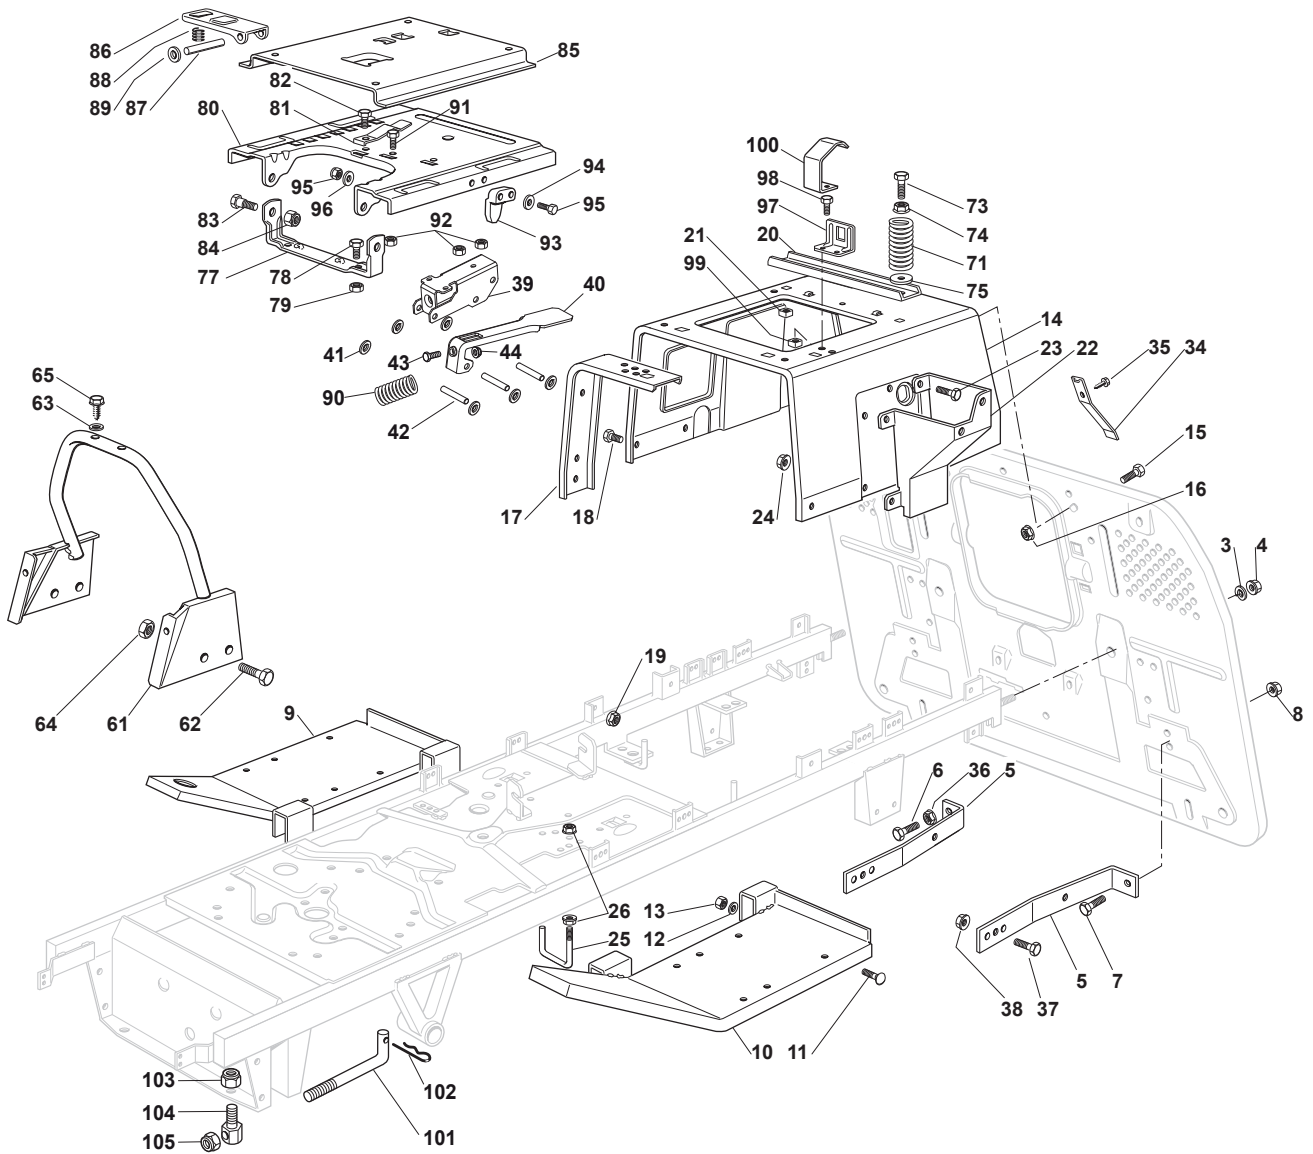

Fig.	Q.ty	Part No	Description	Notes
83	2	122524970/2	Fulcrum Pin	
84	2	112155010/0	Nut	
85	1	325785147/2	Seat Support	
86	1	325318109/1	Stop Lever	
87	1	125510000/0	Pin	
88	1	125430202/1	Spring	
89	2	112604897/0	Elastic Washer	
90	1	125430285/0	Spring	
91	1	112789000/0	Screw	
92	1	112154330/0	Nut	
93	1	325060049/0	Seat Switch Cam	
94	2	112815050/0	Screw	
95	4	112521320/0	Washer	
96	2	112154330/0	Nut	
97	1	325755025/1	Bracket	
98	2	112735110/0	Screw	
99	2	112437502/0	Plate	
100	1	325430255/0	Spring	
101	2	125510119/0	Tie Rod	
102	2	124487997/0	Cotter Pin	
103	2	112155000/0	Nut	
104	2	125510040/1	Pin	
105	2	112155000/0	Nut	