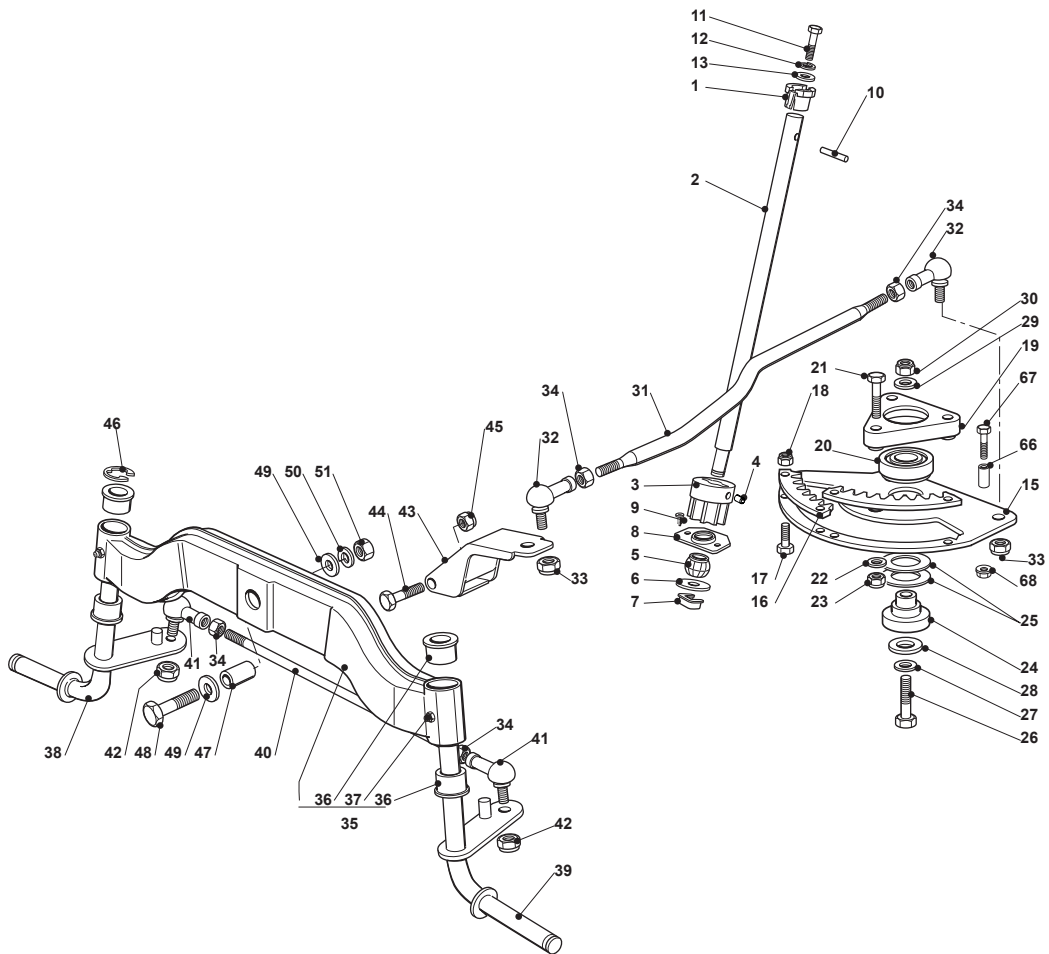

TCR 122 HYDRO

Ride-on 102-122 cm Steering 13"

Issue 13 - 2016

Fig.	Q.ty	Part No	Description	Notes
52	2	122746616/0	Joint	

Fig.	Q.ty	Part No	Description	Notes
1	1	325038004/0	Bushing	
2	1	125520010/0	Steering Column	
3	1	125570004/0	Pinion	
4	1	112714300/0	Dowel	
5	1	325743000/0	Joint	
6	1	112521370/0	Washer	
7	1	112436030/0	Plate	
8	1	325785213/1	Support	
9	2	112729601/1	Screw	
10	1	112620250/0	Pin	
11	1	112691800/0	Screw	
12	1	112583500/0	Grower	
13	1	112523060/0	Washer	
15	1	325735523/0	Steering Sector	
16	2	325150000/0	Rack	
17	4	112791213/1	Screw	
18	4	112154510/0	Nut	
19	1	325774453/0	Clamp	
20	1	119216047/0	Bearing	
21	3	112691100/0	Screw	
22	3	112523060/0	Washer	
23	3	112155000/0	Nut	
24	1	125510120/0	Support	
25	2	322672153/0	Antifriction Washer	
26	1	112692395/0	Screw	
27	1	112523080/0	Washer	
28	1	112521390/0	Washer	
29	1	112523080/0	Washer	
30	1	112156602/0	Nut	
31	1	125033003/1	Steering Rod	
32	2	122746600/0	Joint	
32	2	122746616/0	Joint	
33	2	122746609/0	Joint	
34	4	112156602/0	Nut	
35	1	382034001/3	Equalizer With Bush And Lubricator	
36	4	125034002/1	Bushing	
37	2	112379511/0	Grease Dispenser	
38	1	382230361/0	Right Stub Axle	
39	1	382230359/0	Left Stub Axle	
40	1	325840001/0	Tie Rod	
41	2	122746616/0	Joint	
42	2	112156602/0	Nut	
43	1	382318185/0	Lever Ass.Y	
44	1	112692395/0	Screw	
45	1	112155000/0	Nut	
46	1	112001000/0	Benzing Ring	
47	1	125160005/0	Spacer	
48	1	112694100/0	Screw	
49	2	112521390/0	Washer	
50	1	112587900/0	Grower	
51	1	112295800/0	Nut	