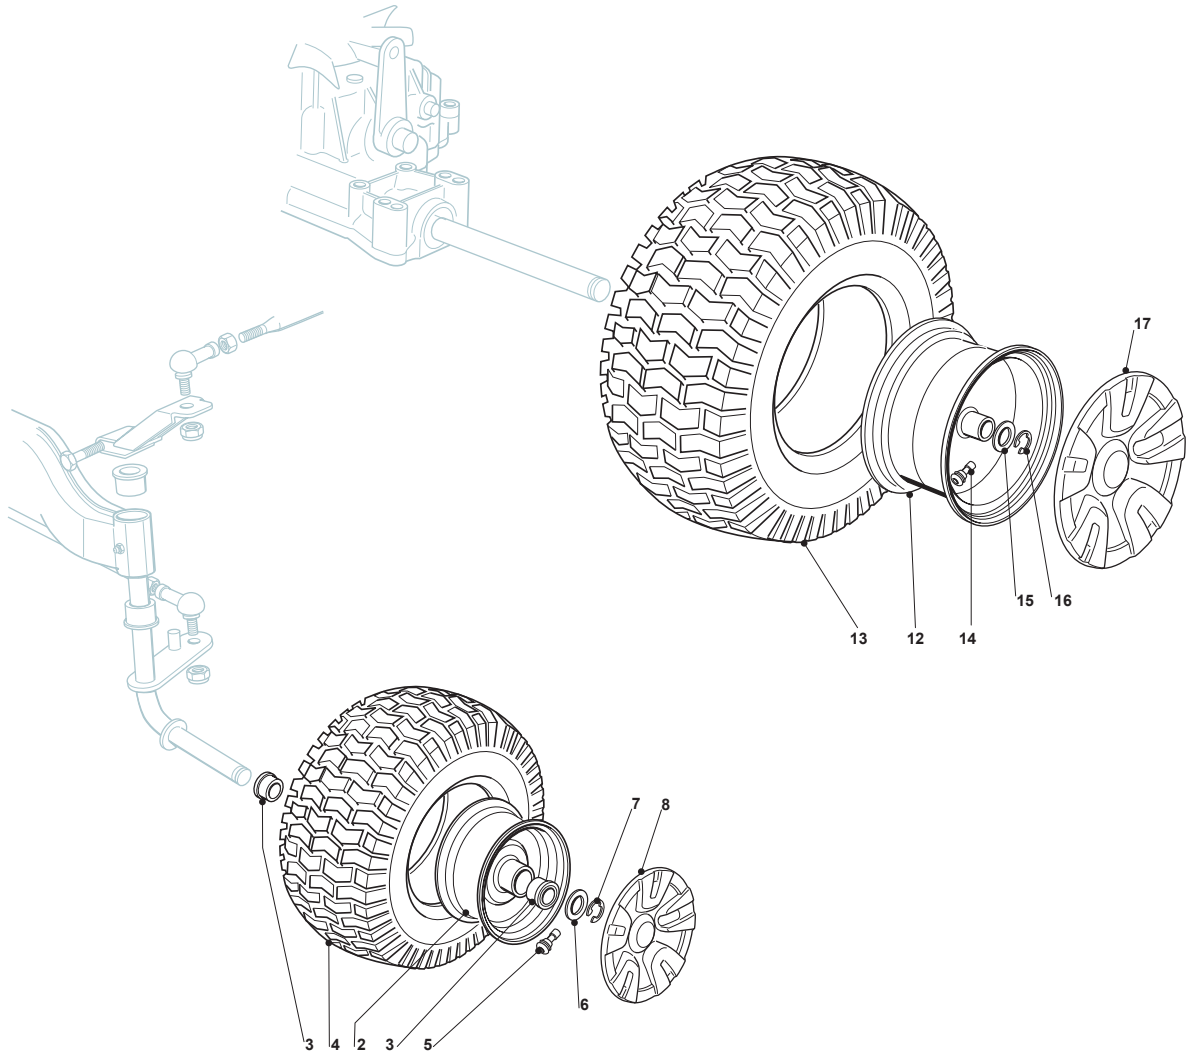

Fig.	Q.ty	Part No	Description	Notes
2	2	182000595/1	Rimm	4"X6" STARCO
2	2	182000598/0	Rimm	4"X6" FENGCHI
3	2	125122200/2	Bearing	
4	2	125590000/0	Front Tyre	13X5.00-6 CARLISLE
4	2	125590019/0	Tyre	P 512 Version
4	2	127590051/0	Tyre	15X5.00-6 CARLISLE
4	2	125590020/0	Tyre	15X6.00-6 PR2 TL P519 WANDA
5	2	125950000/0	Valve	
6	2	125670005/1	Washer	
7	2	112001000/0	Benzing Ring	
12	2	182000599/0	Rimm	7,5"X8" FENGCHI
13	2	125590001/0	Rear Tyre	18x850-8 CARLISLE
13	2	125590022/0	Tyre	18X8.50-8 PR2 TL P519 WANDA
14	2	125950000/0	Valve	
15	2	125670005/1	Washer	
16	2	112001010/0	Benzing Ring	
17	2	382110253/0	Wheel Cover	
12	2	182000596/1	Rimm	7,5"X8" STARCO