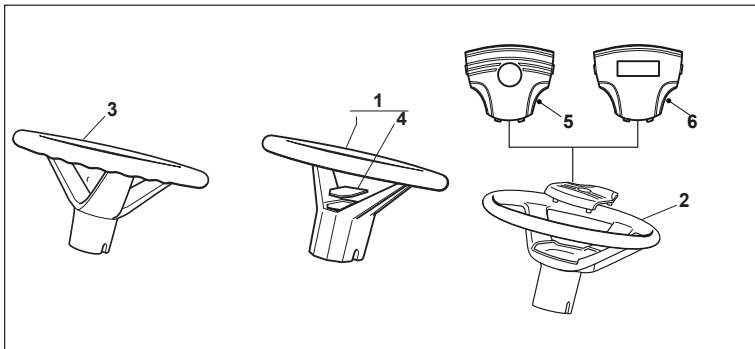

TCR 122 HYDRO

Ride-on 102-122 cm Labels

Issue 13 - 2016

Fig.	Q.ty	Part No	Description	Notes
1	1	114357428/1	Label	
2	1	114356756/2	Throttle Label	
3	1	114356177/2	Throttle Label	
4	1	114356184/3	Throttle Label	
6	1	114357967/0	Label	
7	1	114357905/0	Label	
8	1	114357526/1	Label	
10	2	114356699/1	Label	
11	1	114356754/1	Throttle Label	
13	1	114357913/0	Label	
19	1	114360912/0	Label	
20	1	114365612/0	Label	