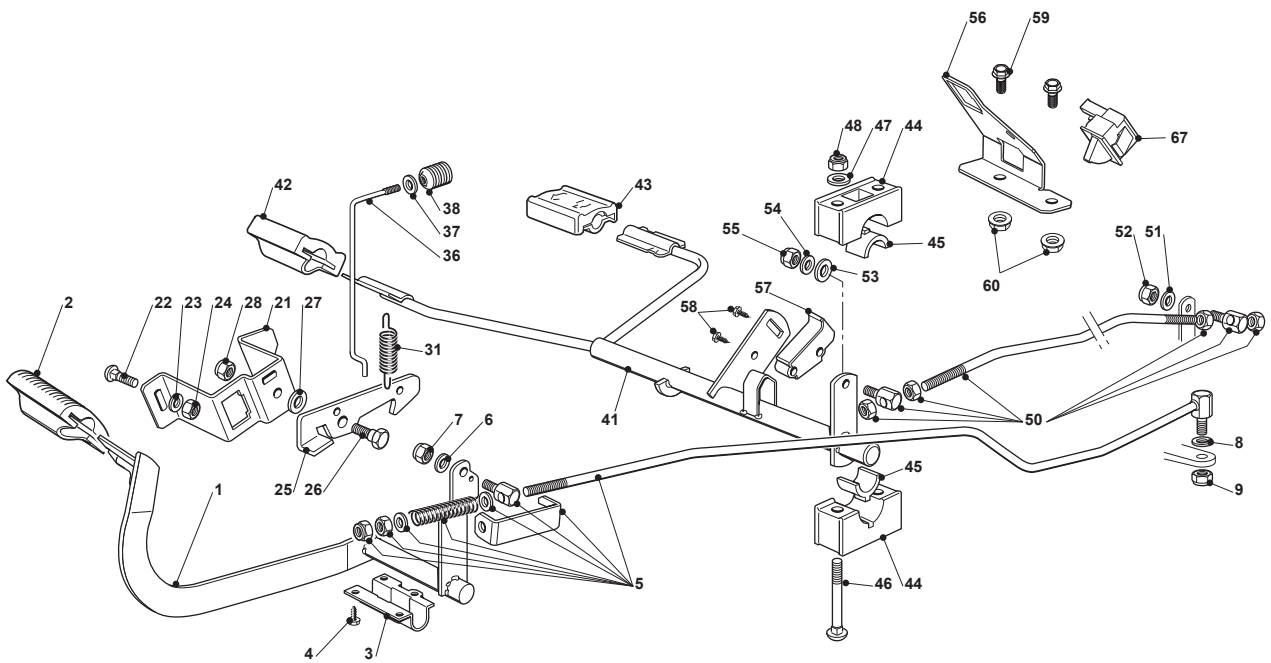

TCR 122 HYDRO

Ride-on 102-122 cm Steering 15"

Issue 13 - 2016

Fig.	Q.ty	Part No	Description	Notes
66	1	122167840/0	Spacer	
67	1	112691200/0	Screw	
68	1	112293201/0	Nut	

Fig.	Q.ty	Part No	Description	Notes
61	1	382394853/OLC	Switch Ass.Y	
1	1	382500011/2	Pedal	
2	1	325110416/0	Clamp Cover	
3	1	325547081/2	Plate	
4	4	112731601/0	Screw	
5	1	382000582/0	Rod	
6	1	112521350/0	Washer	
7	1	112155000/0	Nut	
8	2	112521360/0	Washer	
9	1	112155000/0	Nut	
21	1	325785143/1	Support	
22	2	112815210/0	Screw	
23	1	112523040/0	Washer	
24	2	112154510/0	Nut	
25	1	325253001/0	Hook	
26	1	122524970/2	Fulcrum Pin	
27	1	325670011/0	Antifriction Washer	
28	1	112155000/0	Nut	
31	1	125430213/0	Spring	
36	1	125033034/0	Rod	
37	1	125394509/1	Knob	
38	1	112523020/0	Washer	
41	1	382000391/1	Drive Pedal	
42	1	325110417/0	Clamp Cover Front	
43	1	325110418/0	Clamp Cover Rear	
44	4	325785354/0	Support	
45	4	325034003/0	Brass	
46	4	112815271/0	Screw	
47	4	112523040/0	Washer	
48	4	112154510/0	Nut	
50	1	382000579/0	Rod	
51	1	112523040/0	Washer	
52	1	112154510/0	Nut	
53	1	112521360/0	Washer	
54	1	112523040/0	Washer	
55	1	112154510/0	Nut	
56	1	325785481/0	Micro Switch Bracket	
57	1	325060034/1	Cam	
58	1	112735404/0	Screw	
59	2	112793102/0	Screw	
60	2	112293201/0	Nut	
62	1	119410609/1LC	Micro Switch	
63	2	112735602/0	Screw	
64	2	112581100/0	Grower	
65	2	112290791/0	Nut	
66	2	112735110/0	Screw	
67	1	119410614/0	Microswitch	