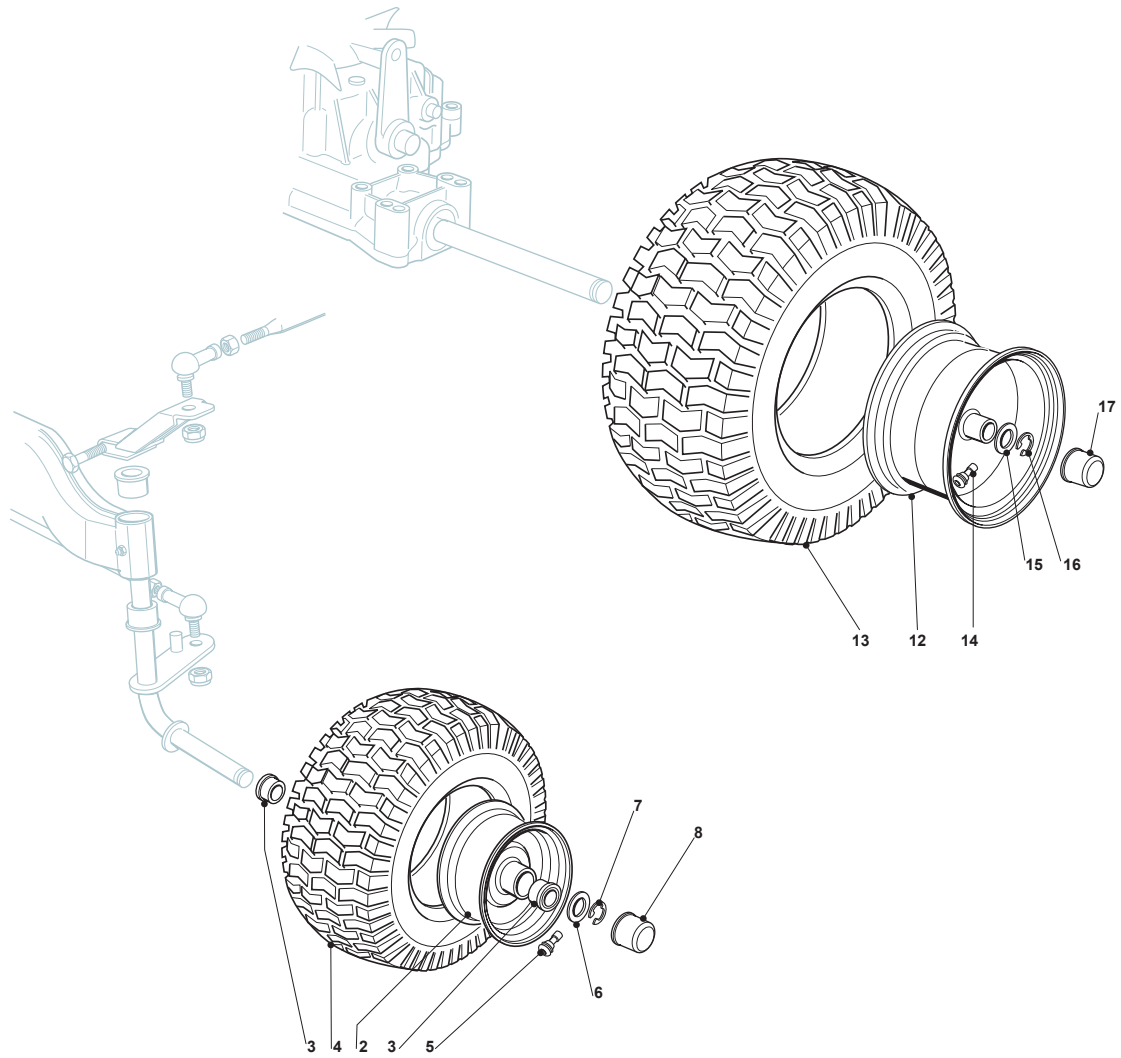

Fig.	Q.ty	Part No	Description	Notes
1	1	125961213/0	Steering Wheel	
2	1	125961214/1	Steering Wheel	Grey
2	1	125961217/1	Coated Steering Wheel Black Tc	Black
2	1	125961210/1	Steering Wheel	Black Coated
3	1	125961206/0	Steering Wheel	
4	1	325120231/0	Cap	
5	1	325580500/0	Cap	
6	1	325580501/0	Cap	
6	1	325580505/0	Cap	Specific for Mountfield
7	1	112620299/0	Elastic Pin	
8	1	125722450/1	Seat	
9	1	125722451/2	Seat	
10	1	125722459/0	Seat	
11	1	125722457/0	Seat	
12	1	125722471/0	Seat	Integral, Black
12	1	125722467/1	Seat	Confort, Black
13	4	112793102/0	Screw	
14	4	112583500/0	Grower	