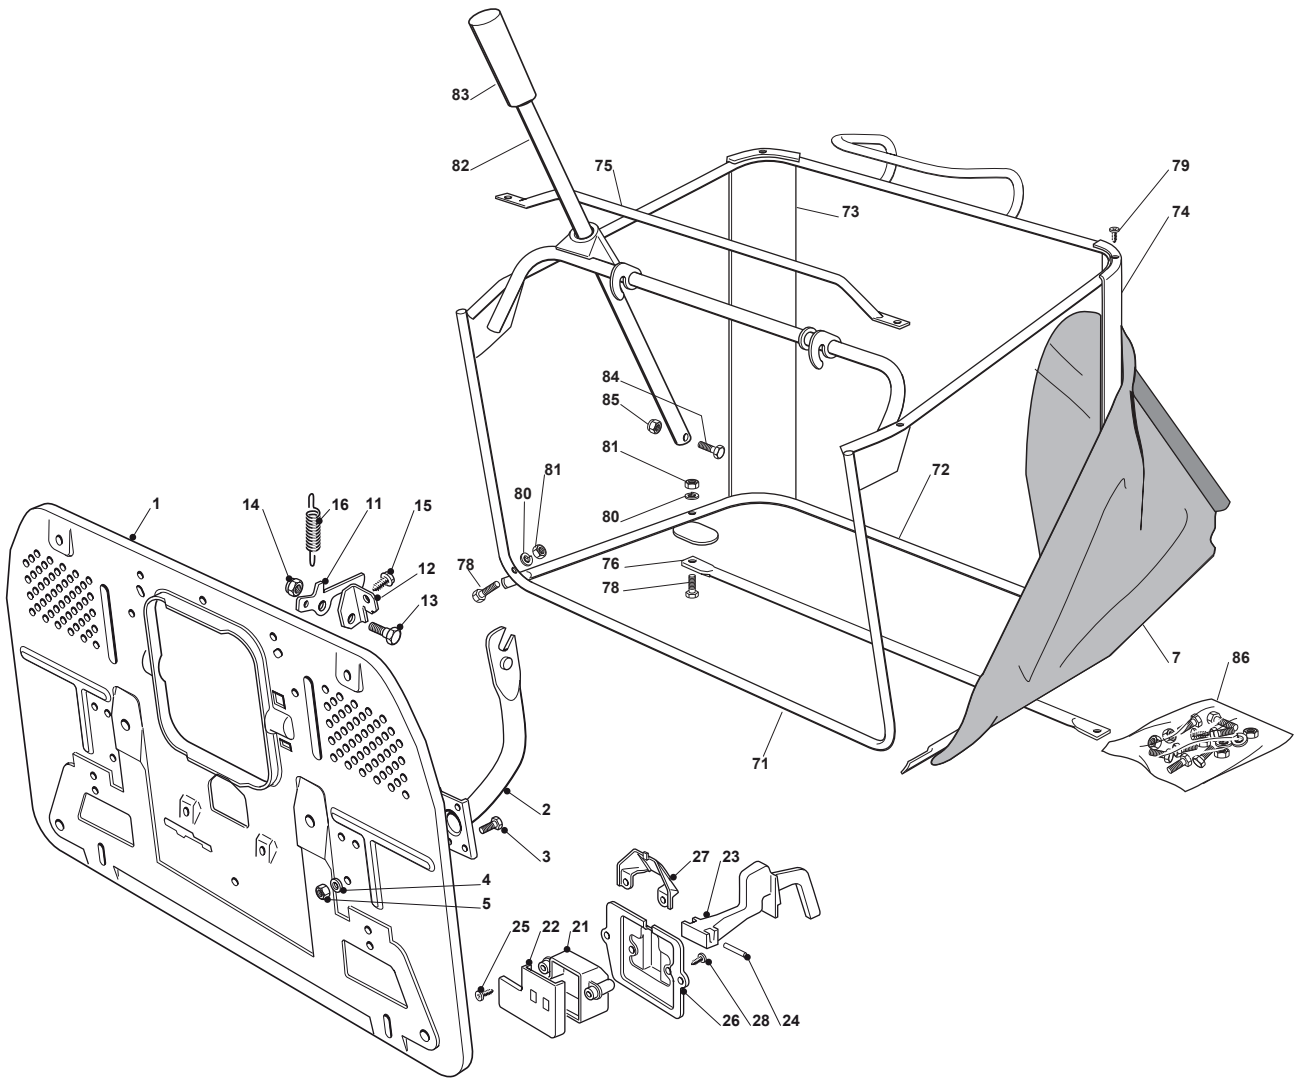

Fig.	Q.ty	Part No	Description	Notes
1	2	125033060/0	Washing Cutting Deck Connection	
2	2	119035000/0	Or Ring	
3	2	112500030/0	Rivet	
9	1	382108020/0	Conveyor	
10	2	325774373/0	Clamp	
11	1	325060142/0	Right Belt Protection Carter	
12	1	325060143/0	Left Belt Protection	
13	2	325774267/0	Clamp	
14	2	325774423/0	Clamp	
15	1	325774425/0	Clamp	
16	1	325774421/0	Clamp	