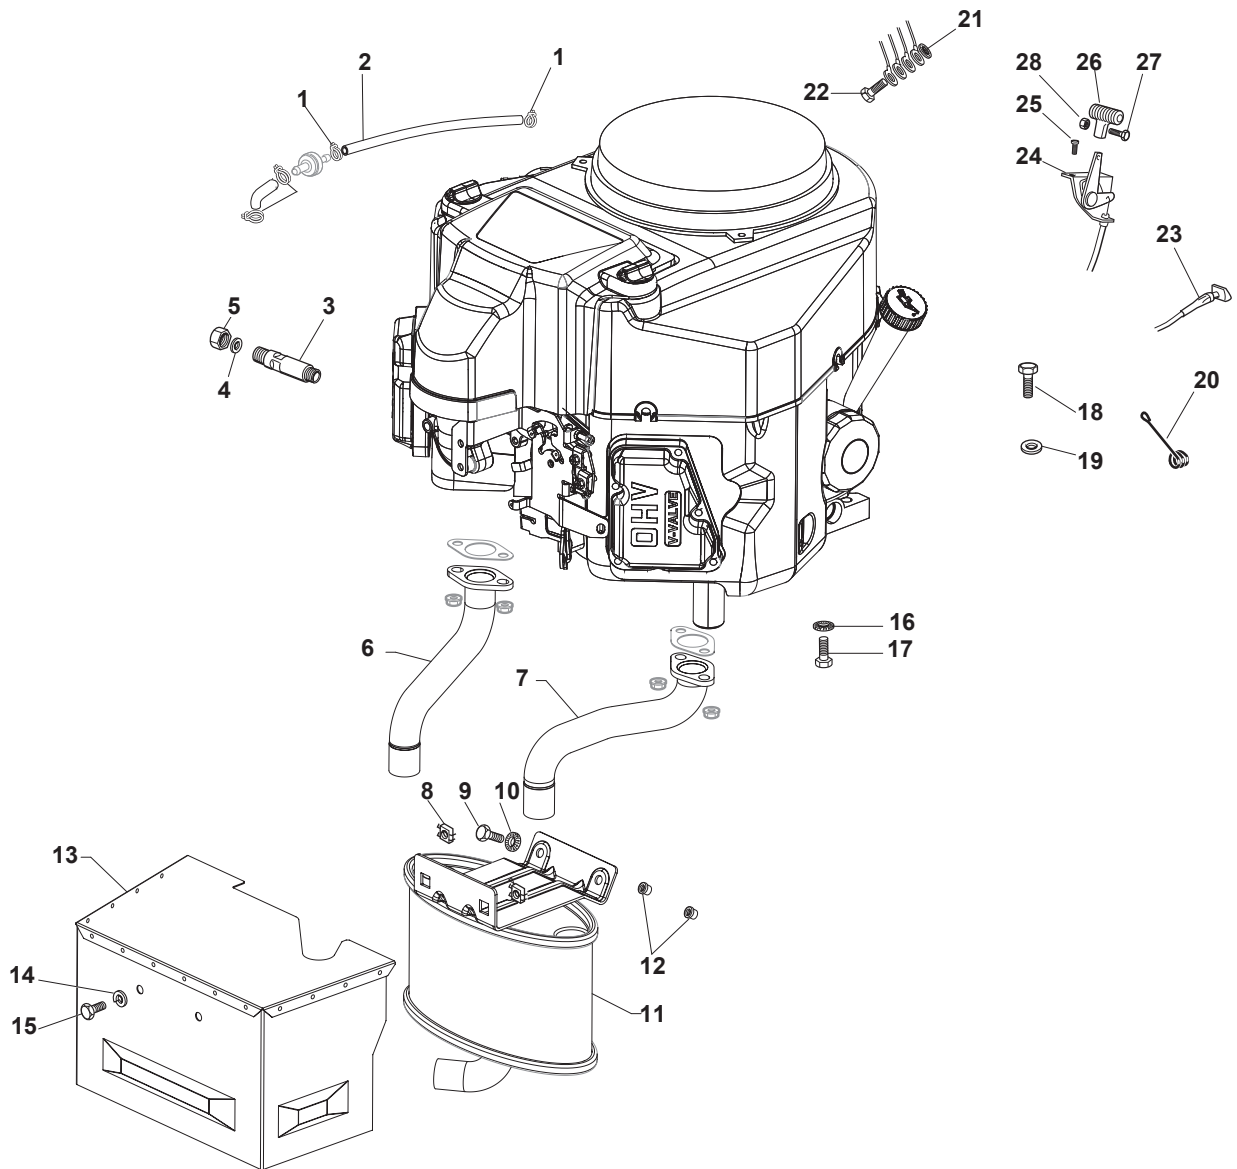

Fig.	Q.ty	Part No	Description	Notes
83	2	122524970/2	Fulcrum Pin	
84	2	112155010/0	Nut	
85	1	325785147/2	Seat Support	
86	1	325318109/1	Stop Lever	
87	1	125510000/0	Pin	
88	1	125430202/1	Spring	
89	2	112604897/0	Elastic Washer	
90	1	125430285/0	Spring	
91	1	112789000/0	Screw	
92	1	112154330/0	Nut	
93	1	325060049/0	Seat Switch Cam	
94	2	112815050/0	Screw	
95	4	112521320/0	Washer	
96	2	112154330/0	Nut	
97	1	325755025/1	Bracket	
98	2	112735110/0	Screw	
99	2	112437502/0	Plate	
100	1	325430255/0	Spring	
101	2	125510119/0	Tie Rod	
102	2	124487997/0	Cotter Pin	
103	2	112155000/0	Nut	
104	2	125510040/1	Pin	
105	2	112155000/0	Nut	

Fig.	Q.ty	Part No	Description	Notes
1	2	118375051/1	Fair Led	
2	1	325869057/0	Fuel Tube Connecting Tube	
3	1	127598060/0	Oil Discharge Extension	
4	1	118401001/1	Oil Seal	
5	1	118737849/0	Plug	
6	1	118738254/0	Left Exhaust Connection	
7	1	118738255/0	Right Exhaust Connection	
8	3	112360425/0	Nut	
9	3	112793102/0	Screw	
10	2	112540260/0	Grower	
11	1	182750014/0	Muffler	
12	2	112280100/0	Nut	
13	1	382598065/0	Muffler Protection	
14	2	112792611/0	Screw	
15	2	112583500/0	Grower	
16	4	112540070/0	Washer	
17	4	112735821/0	Screw	
18	1	112792611/0	Screw	
19	1	112521350/0	Washer	
20	1	125430252/0	Spring	
21	3	112540260/0	Grower	
22	3	112793102/0	Screw	
23	1	125090001/2	Choke Control	
24	1	182000201/2	Accelerator	
25	2	125943012/0	Screw	
26	1	325592000/0	Knob	
27	1	112726388/0	Screw	
28	1	112290800/0	Nut	