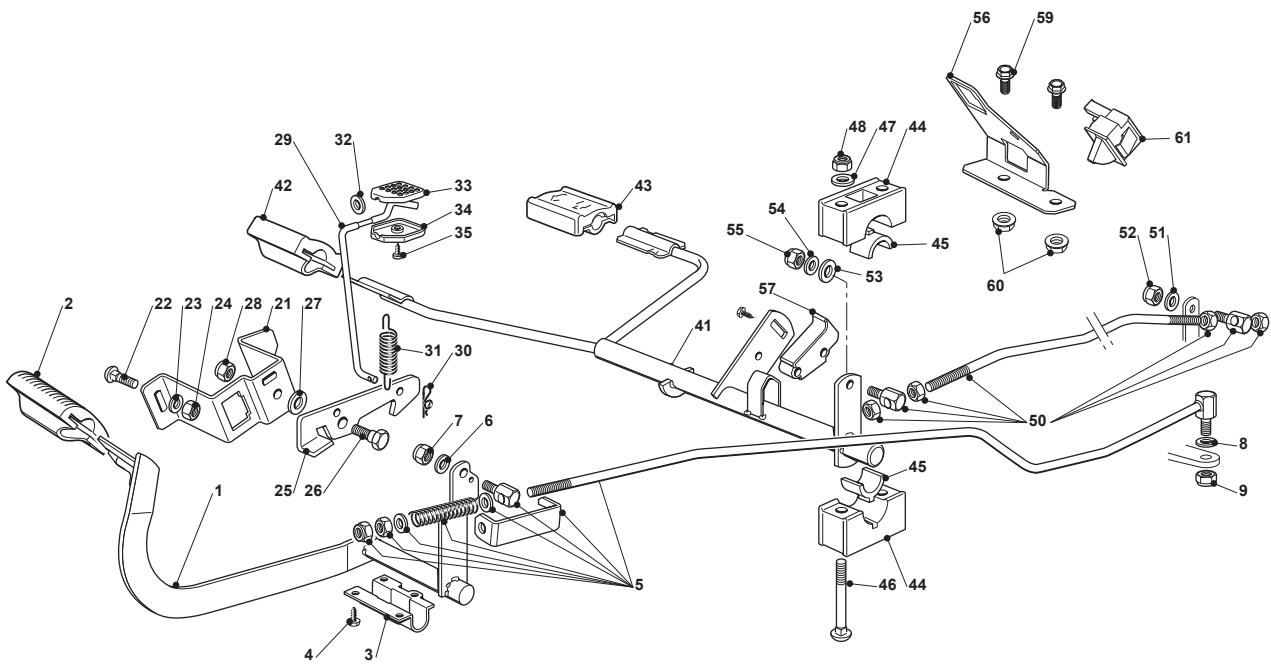

TCR 122 HYDRO

Ride-on 102-122 cm Steering 15"

Issue 13 - 2016

Fig.	Q.ty	Part No	Description	Notes
66	1	122167840/0	Spacer	
67	1	112691200/0	Screw	
68	1	112293201/0	Nut	

Fig.	Q.ty	Part No	Description	Notes
61	1	382394853/OLC	Switch Ass.Y	
1	1	382500011/2	Pedal	
2	1	325110416/0	Clamp Cover	
3	1	325547081/2	Plate	
4	4	112731601/0	Screw	
5	1	382000582/0	Rod	
6	1	112521350/0	Washer	
7	1	112155000/0	Nut	
8	2	112521360/0	Washer	
9	1	112155000/0	Nut	
21	1	325785143/1	Support	
22	2	112815210/0	Screw	
23	1	112523040/0	Washer	
24	2	112154510/0	Nut	
25	1	325253001/0	Hook	
26	1	122524970/2	Fulcrum Pin	
27	1	325670011/0	Antifriction Washer	
28	1	112155000/0	Nut	
31	1	125430213/0	Spring	
36	1	125033034/0	Rod	
37	1	125394509/1	Knob	
38	1	112523020/0	Washer	
41	1	382000391/1	Drive Pedal	
42	1	325110417/0	Clamp Cover Front	
43	1	325110418/0	Clamp Cover Rear	
44	4	325785354/0	Support	
45	4	325034003/0	Brass	
46	4	112815271/0	Screw	
47	4	112523040/0	Washer	
48	4	112154510/0	Nut	
50	1	382000579/0	Rod	
51	1	112523040/0	Washer	
52	1	112154510/0	Nut	
53	1	112521360/0	Washer	
54	1	112523040/0	Washer	
55	1	112154510/0	Nut	
56	1	325785481/0	Micro Switch Bracket	
57	1	325060034/1	Cam	
58	1	112735404/0	Screw	
59	2	112793102/0	Screw	
60	2	112293201/0	Nut	
62	1	119410609/1LC	Micro Switch	
63	2	112735602/0	Screw	
64	2	112581100/0	Grower	
65	2	112290791/0	Nut	
66	2	112735110/0	Screw	
67	1	119410614/0	Microswitch	