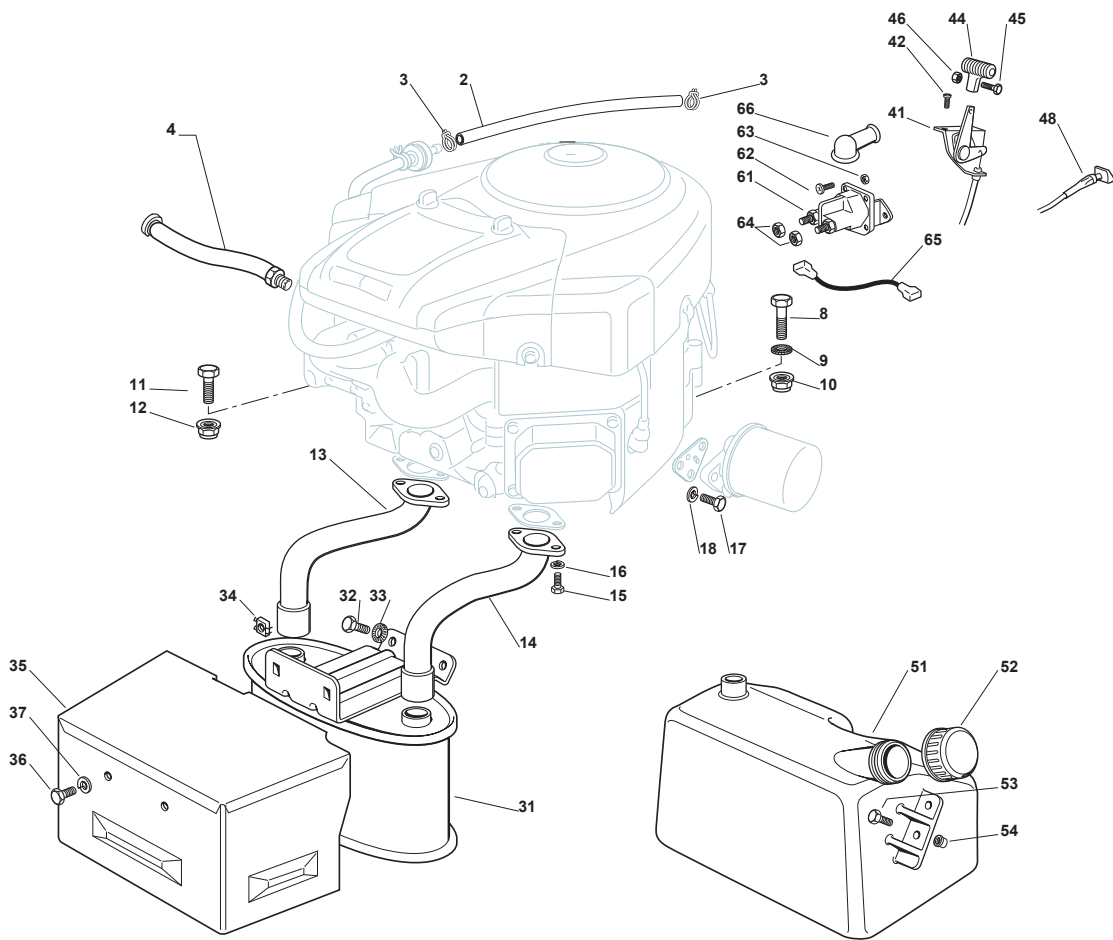

Fig.	Q.ty	Part No	Description	Notes
61	1	118736113/0	Starter Relay	
2	1	325869016/1	Connecting Tube	
3	2	118375051/1	Fair Led	
6	1	1134-5827-01	Oil Drain Assy	
8	3	112691100/0	Screw	
9	1	112540260/0	Grower	
10	1	112154210/0	Nut	
11	3	112154210/0	Nut	
12	1	118738206/0	Exhaust Discharge Tube	
13	2	112583500/0	Grower	
14	2	112735530/0	Screw	
15	1	112691115/0	Screw	
31	1	182750010/0	Muffler	
32	2	112793102/0	Screw	
33	2	112540260/0	Grower	
34	2	112360425/0	Nut	
35	1	382598009/2	Muffler Protection	
36	2	112792611/0	Screw	
37	2	112583500/0	Grower	
41	1	182000200/1	Throttle Cable	
42	2	125943012/0	Screw	
44	1	325592000/0	Knob	
45	1	112726388/0	Screw	
46	1	112290800/0	Nut	
51	1	125735110/3	Tank	
51	1	325735111/3	Tank	
52	1	125795000/1	Fuel Cap	
53	2	112788910/0	Screw	
54	2	112500092/0	Rivet	
62	2	112791011/0	Screw	
63	2	112292102/0	Nut	
64	2	112360352/0	Nut	
65	1	125065017/0	Cable	
66	1	118564861/1	Protection	