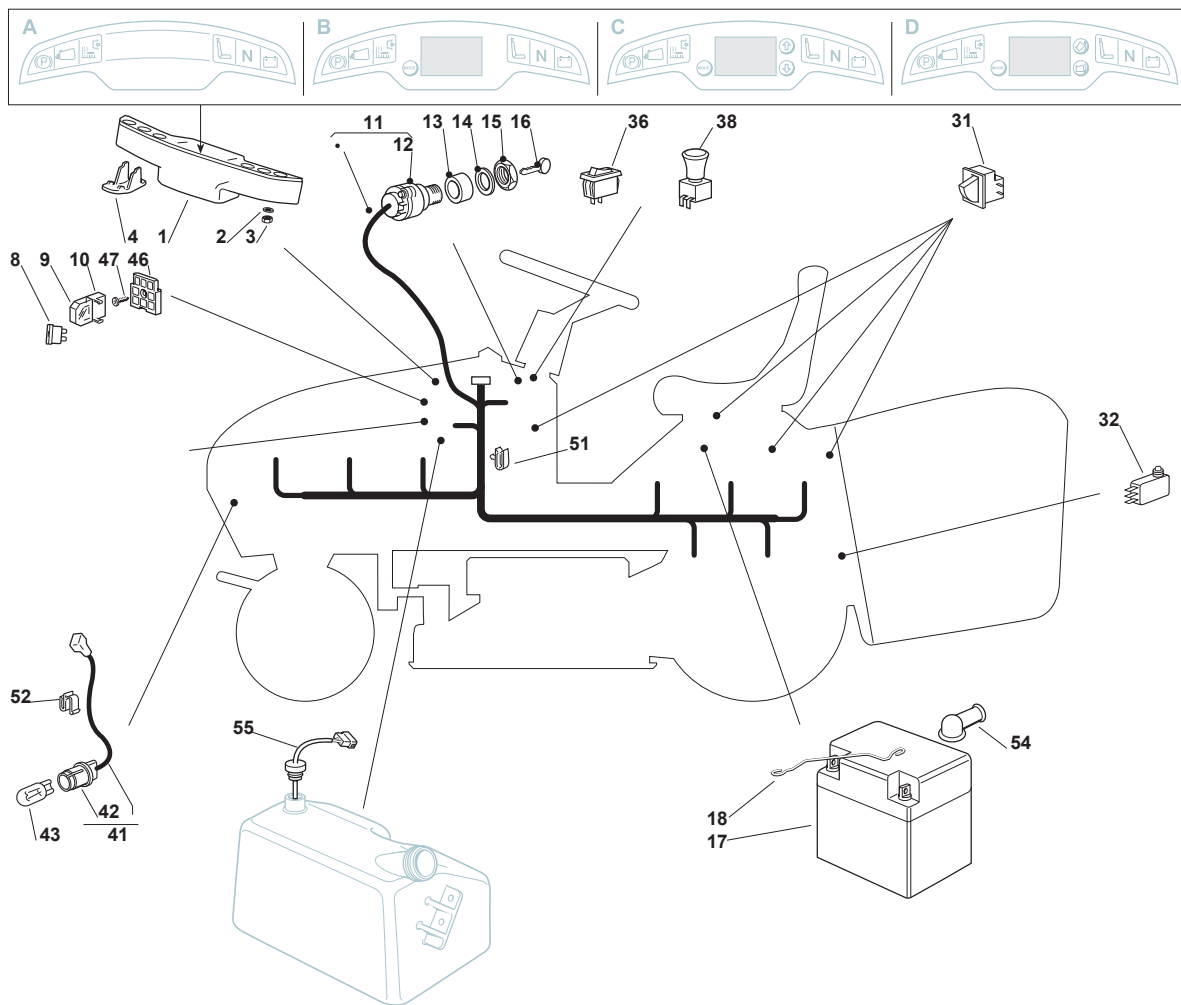

Fig.	Q.ty	Part No	Description	Notes
2	2	112521320/0	Washer	
3	2	112154330/0	Nut	
4	1	325031501/0	Deflector	
8	1	133340035/0	Fuse 15 A	for Electrical Lifting
8	1	133340036/0	Fuse 25 A	for Manual Lifting
8	1	133340040/0	Fuse 10 A	for Manual Lifting
9	2	133215000/0	Cover	for Manual Lifting
9	3	133215000/0	Cover	for Electrical Lifting
10	2	133500007/0	Fuse Carrier	for Manual Lifting
10	3	133500007/0	Fuse Carrier	for Electrical Lifting
12	1	118450072/0	Starting Switch	
13	1	118550136/0	Spacer	
14	1	118550135/0	Washer	
15	1	118400862/0	Ring Nut	
16	1	118210022/0	Starting Key	
17	1	118120002/1	Battery	
18	1	125430230/0	Spring	
31	3	119410615/0	Microswitch	
32	1	119410605/1	Microswitch	
36	1	118450060/1	Headlight Interrupt.	
38	1	118450068/0	Switch	
41	1	182040073/0	Lamp Holder	
42	2	133500030/0	Lamp Holder	
43	2	118459100/0	Lamp For Lights	
46	1	133500010/1	Plate	
47	1	112735170/0	Screw	
51	5	133320506/0	Fairlead	
52	1	133320504/0	Fairlead	
54	1	118564864/1	Protection	
55	1	125290001/0	Fuel Level Indicator	
11	1	182040203/0	Cables Ass.Y	for B&S-GGP-Kawasaki Engines
11	1	182040208/0	Cables Ass.Y	for Honda Engine
1	1	382722431/0	Cards + Guards (A)	"A"
1	1	382722432/0	Cards + Guards (B)	"B"
1	1	382722433/0	Cards + Guards (D)	"D"
1	1	382722434/0	Cards + Guards (C)	"C"