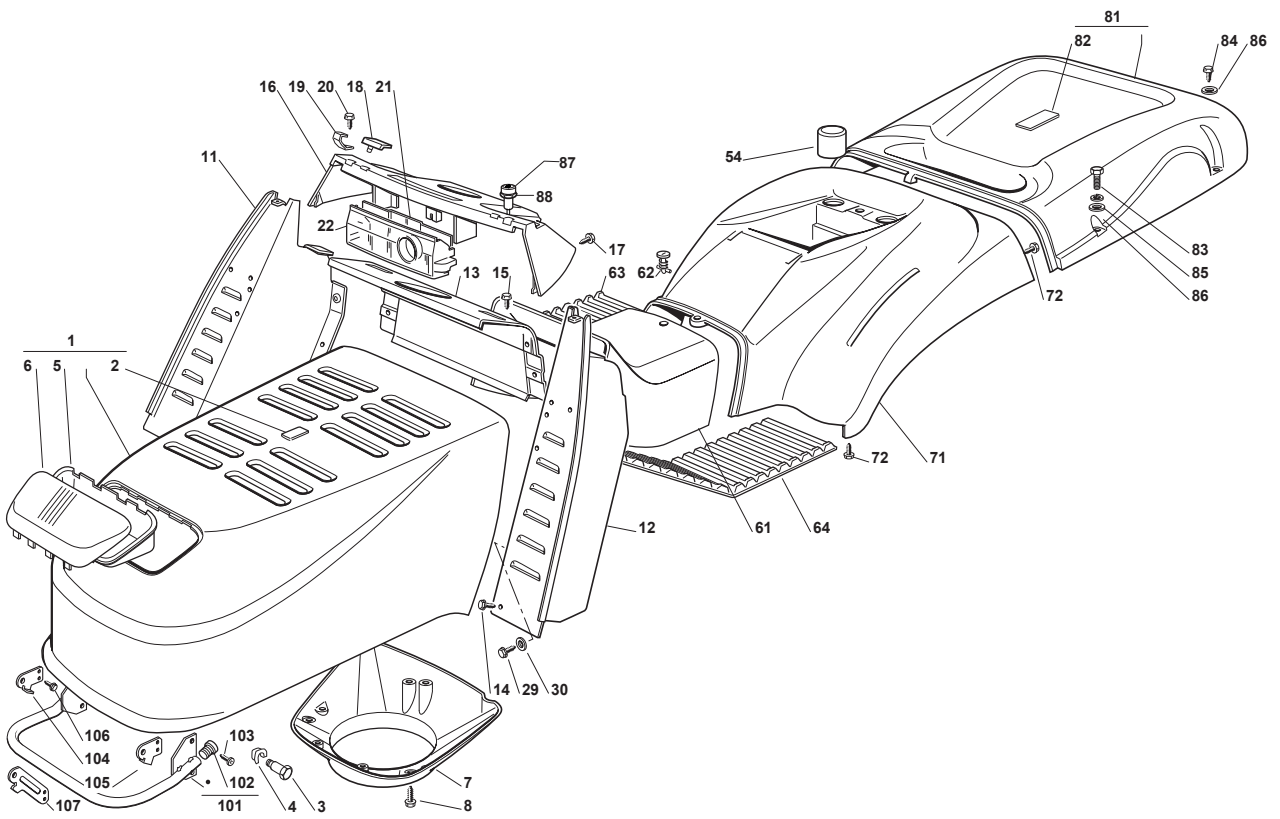

Fig.	Q.ty	Part No	Description	Notes
82	1	112731580/0	Screw	
83	2	122524970/2	Fulcrum Pin	
84	2	112155010/0	Nut	
85	1	325785147/2	Seat Support	
86	1	325318303/0	Stop Lever	
87	1	125510000/0	Pin	
88	1	125430202/1	Spring	
89	2	112604897/0	Elastic Washer	
90	1	125430285/0	Spring	
91	1	112789000/0	Screw	
92	1	112154330/0	Nut	
93	1	325060049/0	Seat Switch Cam	
94	2	112815050/0	Screw	
95	4	112521320/0	Washer	
96	2	112154330/0	Nut	
97	1	325755025/1	Bracket	
98	2	112735110/0	Screw	
99	2	112437502/0	Plate	
100	1	325430255/0	Spring	
101	2	125510119/0	Tie Rod	
102	2	124487997/0	Cotter Pin	
103	2	112155000/0	Nut	
104	2	125510040/1	Pin	
105	2	112155000/0	Nut	