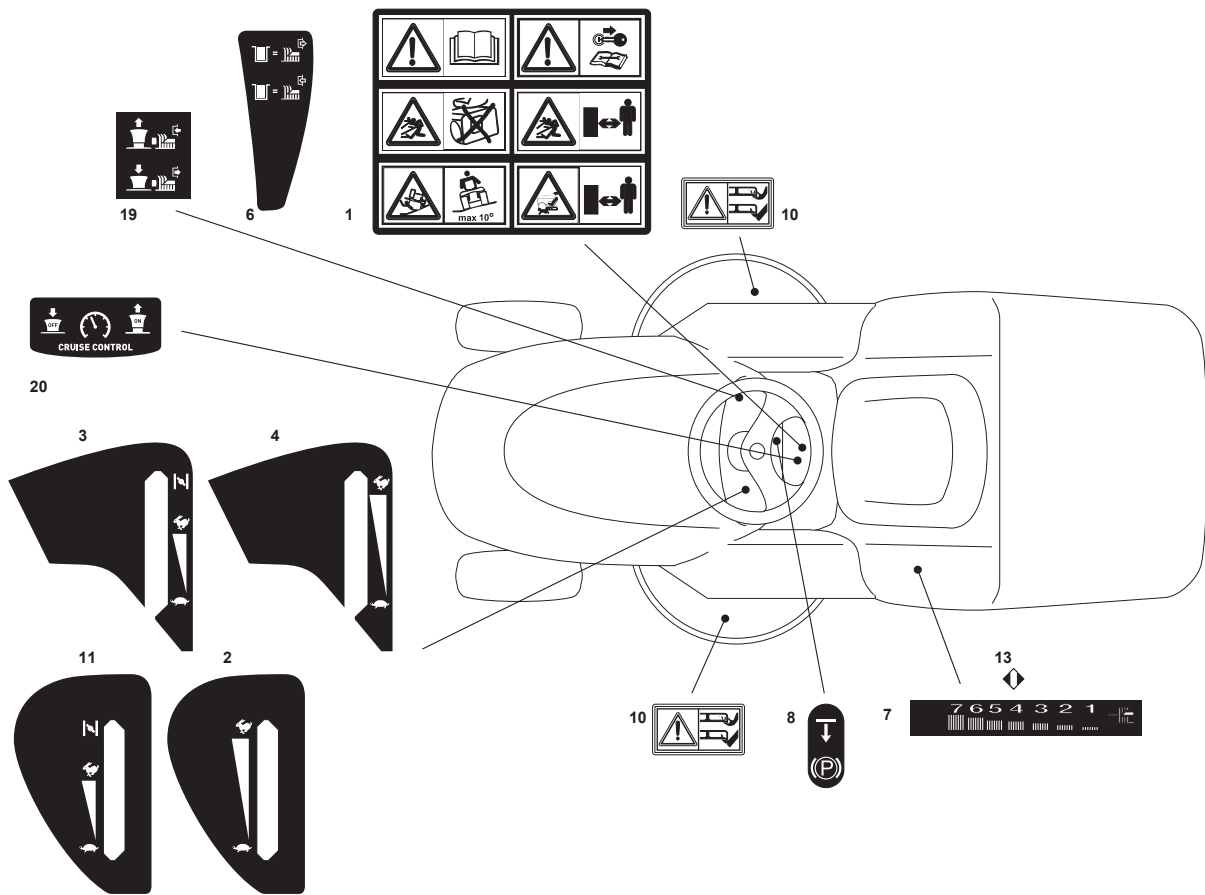

Fig.	Q.ty	Part No	Description	Notes
2	1	382400003/1	Ejection Guard	
3	1	325869043/0	Rear Support	
4	2	118566112/0	Polyethylene Push Road	
5	2	112689515/0	Screw	
6	2	112154510/0	Nut	
7	2	125510022/0	Pin	
8	2	124487998/0	Cotter Pin	
9	1	124487999/0	Spring Pin	
22	1	125519997/1	Front Weight Tc	
23	3	112760520/0	Screw	
24	3	112155000/0	Nut	
42	1	382735502/0	Bracket	
43	1	325774213/0	Bracket	
44	1	382033105/1	Rod	
45	1	125510021/1	Hitch Pin	
46	2	124487999/0	Spring Pin	
51	1	182180050/0	Battery Charger	CE Plugg
51	1	182180052/0	Battery Charger	UK Plugg
72	1	125140092/0	Mulching Deflector	
73	1	325394005/0	Handle	
74	1	125510077/0	Pin	
75	1	125430245/0	Spring	
76	1	112735405/0	Screw	
77	1	325280000/1	Handgrip	
78	1	125840011/1	Tie Rod	
79	2	125253004/0	Mulch.Kit Fixing Hook	