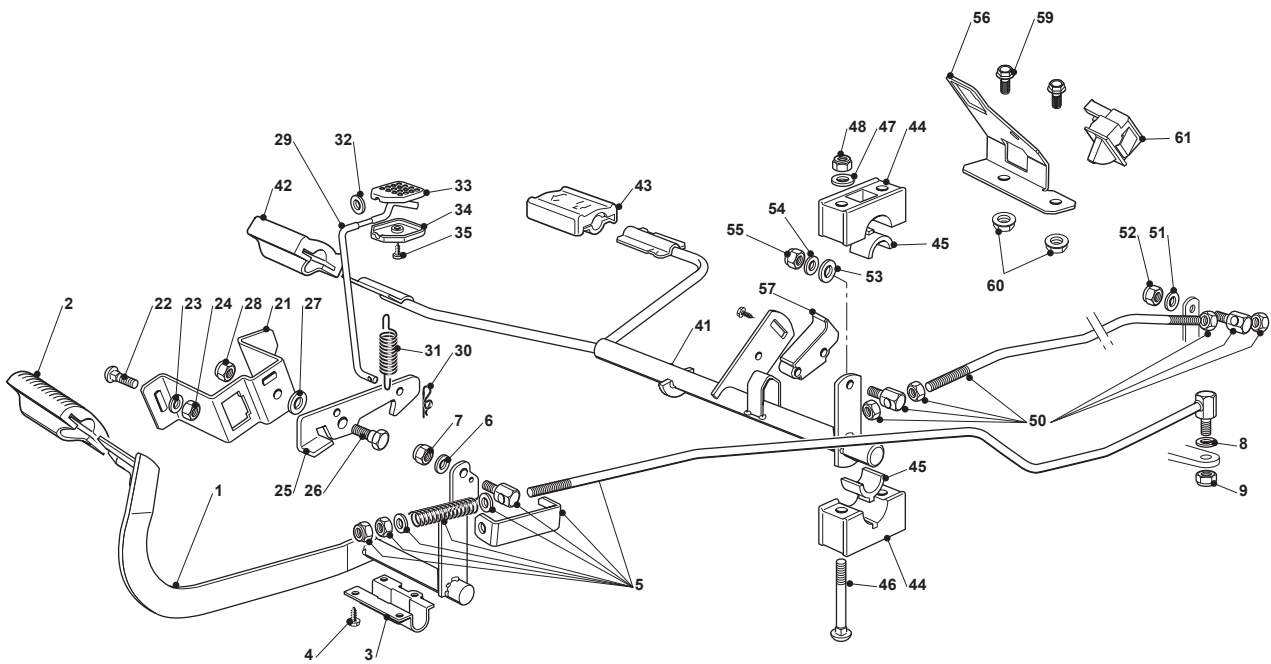

TCS 122 HYDRO

Ride-on 102-122 cm Steering 15"

Issue 13 - 2016

Fig.	Q.ty	Part No	Description	Notes
66	1	122167840/0	Spacer	
67	1	112691200/0	Screw	
68	1	112293201/0	Nut	

Fig.	Q.ty	Part No	Description	Notes
61	1	382394853/OLC	Switch Ass.Y	
1	1	382500011/2	Pedal	
2	1	325110416/0	Clamp Cover	
3	1	325547081/2	Plate	
4	4	112731601/0	Screw	
5	1	382000582/0	Rod	
6	1	112521350/0	Washer	
7	1	112155000/0	Nut	
8	2	112521360/0	Washer	
9	1	112155000/0	Nut	
21	1	325785143/1	Support	
22	2	112815210/0	Screw	
23	1	112523040/0	Washer	
24	2	112154510/0	Nut	
25	1	325253001/0	Hook	
26	1	122524970/2	Fulcrum Pin	
27	1	325670011/0	Antifriction Washer	
28	1	112155000/0	Nut	
31	1	125430213/0	Spring	
36	1	125033034/0	Rod	
37	1	125394509/1	Knob	
38	1	112523020/0	Washer	
41	1	382000391/1	Drive Pedal	
42	1	325110417/0	Clamp Cover Front	
43	1	325110418/0	Clamp Cover Rear	
44	4	325785354/0	Support	
45	4	325034003/0	Brass	
46	4	112815271/0	Screw	
47	4	112523040/0	Washer	
48	4	112154510/0	Nut	
50	1	382000579/0	Rod	
51	1	112523040/0	Washer	
52	1	112154510/0	Nut	
53	1	112521360/0	Washer	
54	1	112523040/0	Washer	
55	1	112154510/0	Nut	
56	1	325785481/0	Micro Switch Bracket	
57	1	325060034/1	Cam	
58	1	112735404/0	Screw	
59	2	112793102/0	Screw	
60	2	112293201/0	Nut	
62	1	119410609/1LC	Micro Switch	
63	2	112735602/0	Screw	
64	2	112581100/0	Grower	
65	2	112290791/0	Nut	
66	2	112735110/0	Screw	
67	1	119410614/0	Microswitch	