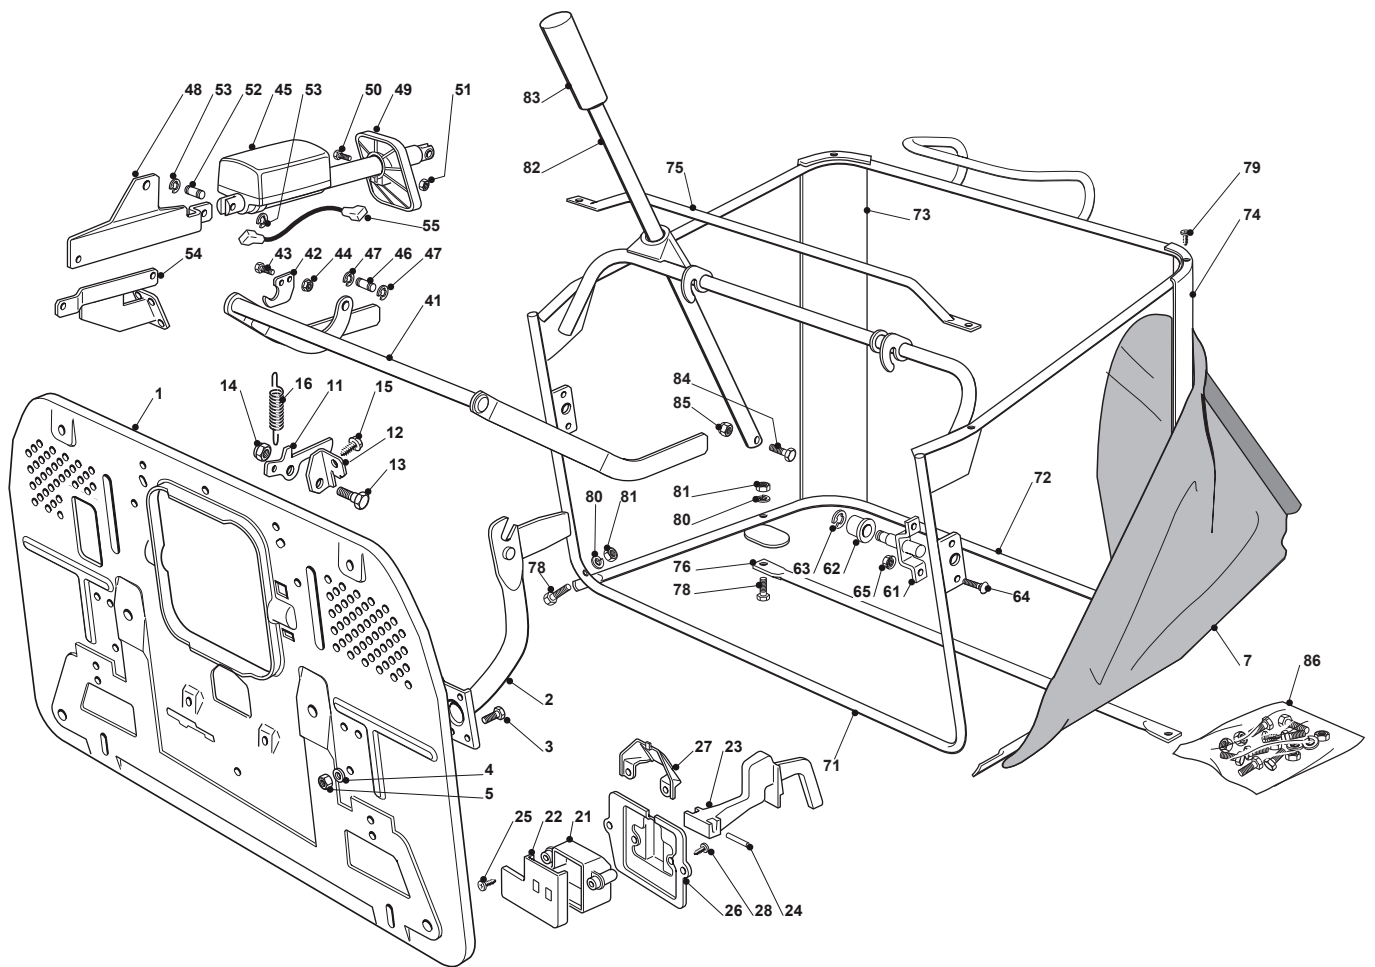

Fig.	Q.ty	Part No	Description	Notes
1	1	382547053/0	Plate	
2	2	382774245/0	Support	
3	6	112793102/0	Screw	
4	6	112523060/0	Washer	
5	6	112293201/0	Nut	
7	1	182106000/2	Grasscatcher	
11	1	325774315/1	Bracket	
12	1	325755031/1	Bracket	
13	1	125510080/1	Pin	
14	1	112292102/0	Nut	
15	1	112735122/0	Screw	
16	1	125430210/1	Brake Spring	
21	1	125600041/0	Grassc.Full Micro Protection Tcj-F	
22	1	125600042/0	Grasscatcher Micro Prot Cover	
23	1	125318124/0	Full Grassc. Microswtich Cover	
24	1	112400030/0	Pin	
25	1	112728510/0	Screw	
26	1	325785272/0	Micro Protection	
27	1	125600048/0	Micro Protection Cover	
28	2	112728450/0	Screw	
41	1	382000507/1	Axle	
42	2	325774317/0	Grasscatcher Lifting Axle Clam	
43	4	112815210/0	Screw	
44	4	112154510/0	Nut	
45	1	118001000/0	Actuator	
46	1	125510083/0	Pin	
47	2	112000955/0	Benzing Ring	
48	1	325785197/0	Actuator Support	
49	1	325600060/0	Protection	
50	1	112727795/0	Screw	
51	1	112154330/0	Nut	
52	1	125510083/0	Pin	
53	2	112000955/0	Benzing Ring	
54	1	382650209/0	Stiffening	
55	1	125065030/0	Connecting Cable	
61	2	382785147/0	Support	
62	2	125690001/0	Roll	
63	2	112000956/0	Benzing Ring	
64	4	112818690/0	Screw	
65	4	112293201/0	Nut	
71	1	382800093/0	Upper Frame	
72	1	382800002/2	Lower Grasscatcher Frame	
73	1	325032001/1	Right Angular Support	
74	1	325032002/1	Left Angular Support	
75	1	382394001/2	Front Handle	
76	1	382650038/0	Lower Stiffening	
78	4	112792099/0	Screw	
79	4	112729601/1	Screw	
80	4	112582101/0	Grower	
81	4	112292100/0	Nut	
82	1	125869029/1	Grasscatcher Lifting Tube	