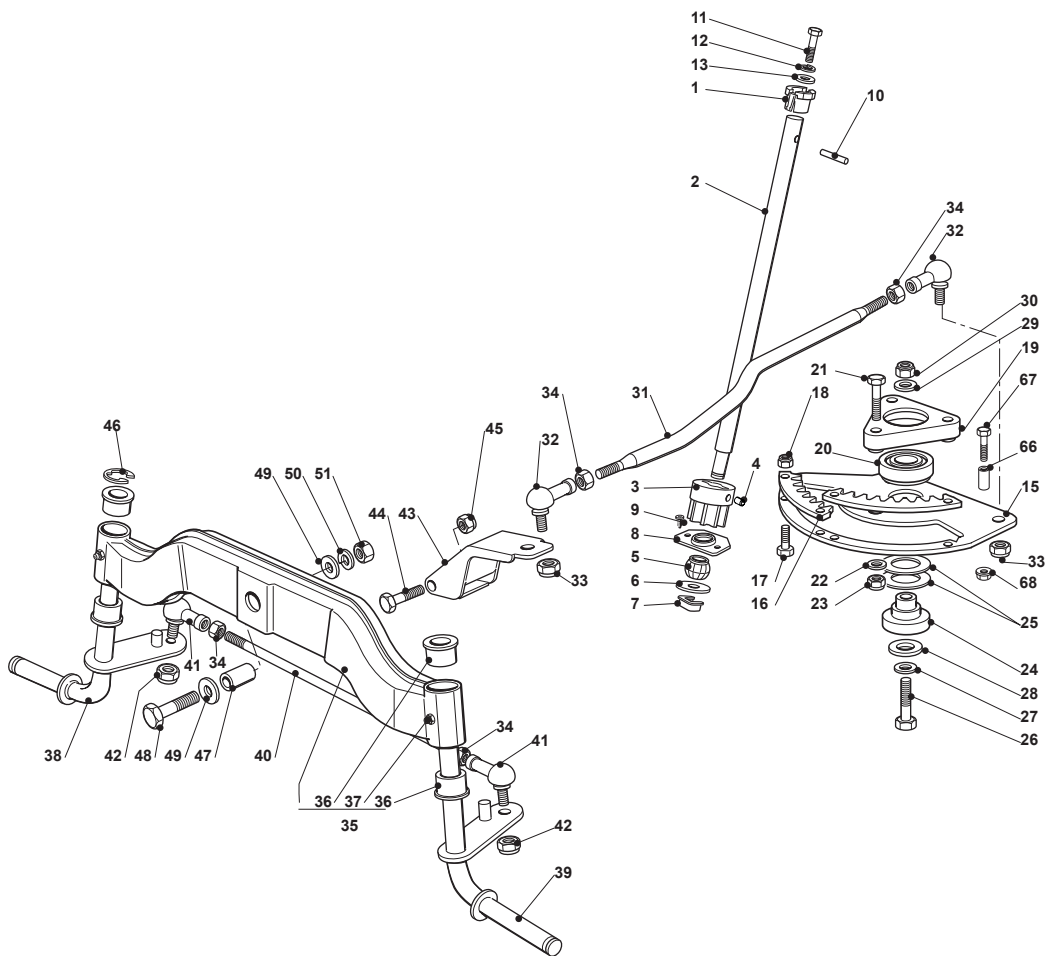

TCS 122 HYDRO

Ride-on 102-122 cm Steering 13"

Issue 13 - 2016

Fig.	Q.ty	Part No	Description	Notes
52	2	122746616/0	Joint	

Fig.	Q.ty	Part No	Description	Notes
1	1	325038004/0	Bushing	
2	1	125520010/0	Steering Column	
3	1	125570004/0	Pinion	
4	1	112714300/0	Dowel	
5	1	325743000/0	Joint	
6	1	112521370/0	Washer	
7	1	112436030/0	Plate	
8	1	325785213/1	Support	
9	2	112729601/1	Screw	
10	1	112620250/0	Pin	
11	1	112691800/0	Screw	
12	1	112583500/0	Grower	
13	1	112523060/0	Washer	
15	1	325735523/0	Steering Sector	
16	2	325150000/0	Rack	
17	4	112791213/1	Screw	
18	4	112154510/0	Nut	
19	1	325774453/0	Clamp	
20	1	119216047/0	Bearing	
21	3	112691100/0	Screw	
22	3	112523060/0	Washer	
23	3	112155000/0	Nut	
24	1	125510120/0	Support	
25	2	322672153/0	Antifriction Washer	
26	1	112692395/0	Screw	
27	1	112523080/0	Washer	
28	1	112521390/0	Washer	
29	1	112523080/0	Washer	
30	1	112156602/0	Nut	
31	1	125033003/1	Steering Rod	
32	2	122746600/0	Joint	
32	2	122746616/0	Joint	
33	2	122746609/0	Joint	
34	4	112156602/0	Nut	
35	1	382034001/3	Equalizer With Bush And Lubricator	
36	4	125034002/1	Bushing	
37	2	112379511/0	Grease Dispenser	
38	1	382230361/0	Right Stub Axle	
39	1	382230359/0	Left Stub Axle	
40	1	325840001/0	Tie Rod	
41	2	122746616/0	Joint	
42	2	112156602/0	Nut	
43	1	382318185/0	Lever Ass.Y	
44	1	112692395/0	Screw	
45	1	112155000/0	Nut	
46	1	112001000/0	Benzing Ring	
47	1	125160005/0	Spacer	
48	1	112694100/0	Screw	
49	2	112521390/0	Washer	
50	1	112587900/0	Grower	
51	1	112295800/0	Nut	