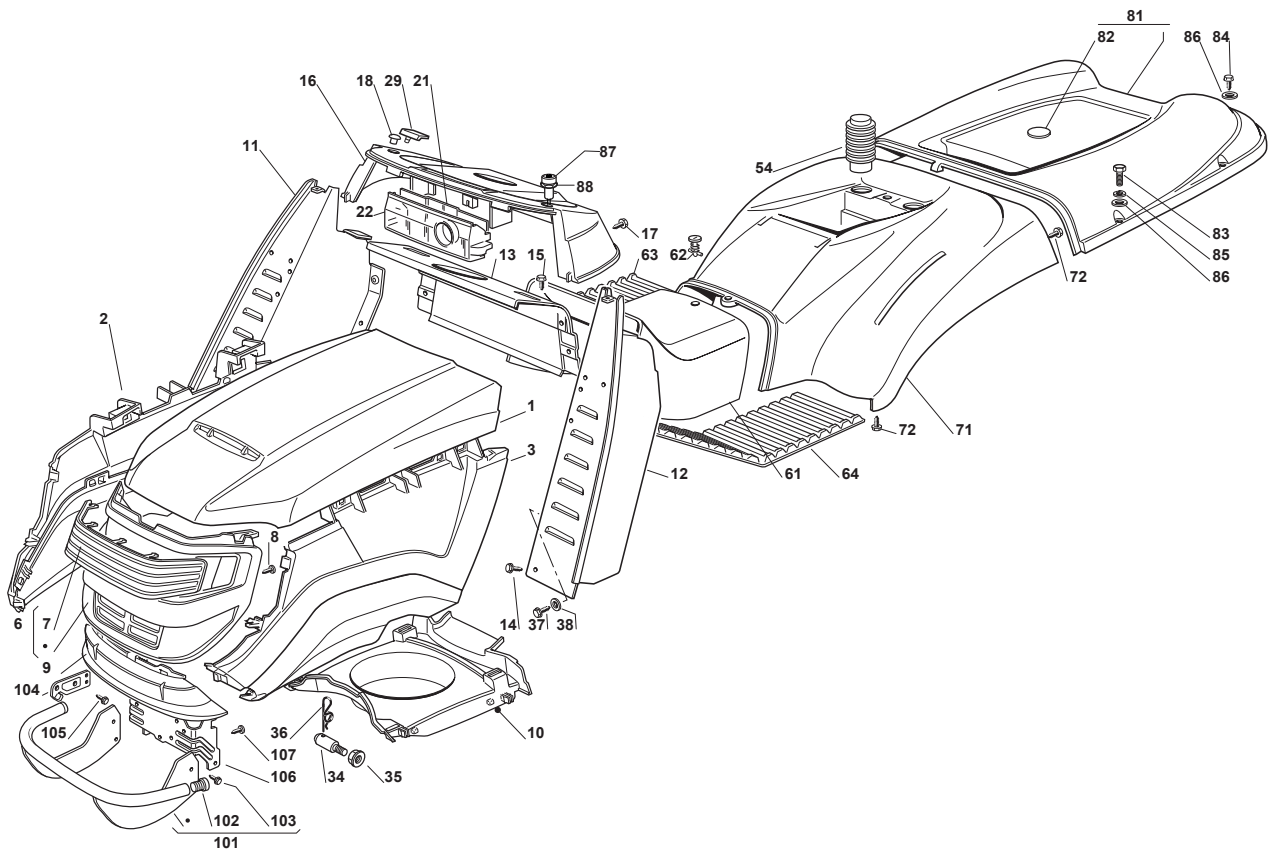

Fig.	Q.ty	Part No	Description	Notes
9	1	325076877/1	Lower Red Hood, Front	
1	1	325076871/0	Upper Engine Hood Red	
2	1	382394620/0	Hood, Right	
3	1	382394621/0	Hood, Left	
6	1	382394618/0	Hood, Front	
7	1	325410878/0	Grill	
8	6	112735403/0	Screw	
10	1	325108031/0	Conveyor	
11	1	382785022/8	Right Dashboard Support	
11	1	382785022/9	Right Dashboard Support	
12	1	382785021/7	Left Dashboard Support	
12	1	382785021/8	Left Dashboard Support	
13	1	382785137/0	Central Dashboard Support	
14	2	112735110/0	Screw	
15	4	112735110/0	Screw	
16	1	325120258/0	Black Dashboard	for Standard Electronic Card
16	1	325120257/0	Dashboard	for Electronic Card with Display
17	4	112728440/0	Screw	
18	2	125120200/0	Cap	
21	1	125600009/0	Rear Card Protection	
22	1	125600051/0	Protection	
29	2	125260000/0	Grommet	
34	2	125510079/1	Pin	
35	2	112293201/0	Nut	
36	1	124487998/0	Cotter Pin	
37	2	112731350/0	Screw	
38	2	112521330/0	Washer	
54	2	325122000/2	Spring	
61	1	325110239/1	Red Central Cover (Hydro)	
62	1	125580020/2	Stake	
63	1	125110270/0	Right Footboard Cover	
64	1	125110260/2	Left Footboard Cover	
71	1	325109701/1	Red Wheels Cover	Red
72	4	112735402/0	Screw	
81	1	382110200/1	Red Grass-Catcher Cover	
82	1	325547025/1	Injection Plaque 300941Ggp Tcp	
83	2	112674701/0	Screw	
84	4	112729601/1	Screw	
85	2	112582101/0	Grower	
86	6	112521331/0	Washer	
87	1	325605003/0	Button	
88	1	325256250/0	Screwed Ring	
101	1	382869025/0	Muffler Protection	
102	2	118737860/0	Cap	
103	4	112734995/0	Screw	
104	2	325547159/1	Plate	
105	4	112731580/0	Screw	
106	1	325774301/2	Engine Hood Support	
107	5	112735403/0	Screw