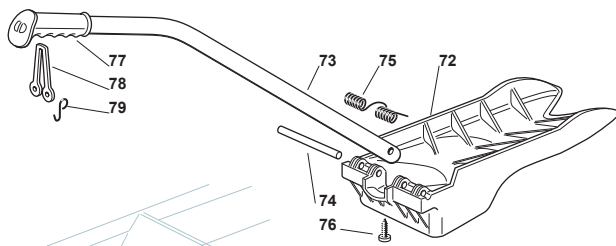

Fig.	Q.ty	Part No	Description	Notes
2	2	112521320/0	Washer	
3	2	112154330/0	Nut	
4	1	325031501/0	Deflector	
8	1	133340035/0	Fuse 15 A	for Electrical Lifting
8	1	133340036/0	Fuse 25 A	for Manual Lifting
8	1	133340040/0	Fuse 10 A	for Manual Lifting
9	2	133215000/0	Cover	for Manual Lifting
9	3	133215000/0	Cover	for Electrical Lifting
10	2	133500007/0	Fuse Carrier	for Manual Lifting
10	3	133500007/0	Fuse Carrier	for Electrical Lifting
12	1	118450072/0	Starting Switch	
13	1	118550136/0	Spacer	
14	1	118550135/0	Washer	
15	1	118400862/0	Ring Nut	
16	1	118210022/0	Starting Key	
17	1	118120002/1	Battery	
18	1	125430230/0	Spring	
31	3	119410615/0	Microswitch	
32	1	119410605/1	Microswitch	
36	1	118450060/1	Headlight Interrupt.	
38	1	118450068/0	Switch	
41	1	182040073/0	Lamp Holder	
42	2	133500030/0	Lamp Holder	
43	2	118459100/0	Lamp For Lights	
46	1	133500010/1	Plate	
47	1	112735170/0	Screw	
51	5	133320506/0	Fairlead	
52	1	133320504/0	Fairlead	
54	1	118564864/1	Protection	
55	1	125290001/0	Fuel Level Indicator	
11	1	182040203/0	Cables Ass.Y	for B&S-GGP-Kawasaki Engines
11	1	182040208/0	Cables Ass.Y	for Honda Engine
1	1	382722431/0	Cards + Guards (A)	"A"
1	1	382722432/0	Cards + Guards (B)	"B"
1	1	382722433/0	Cards + Guards (D)	"D"
1	1	382722434/0	Cards + Guards (C)	"C"