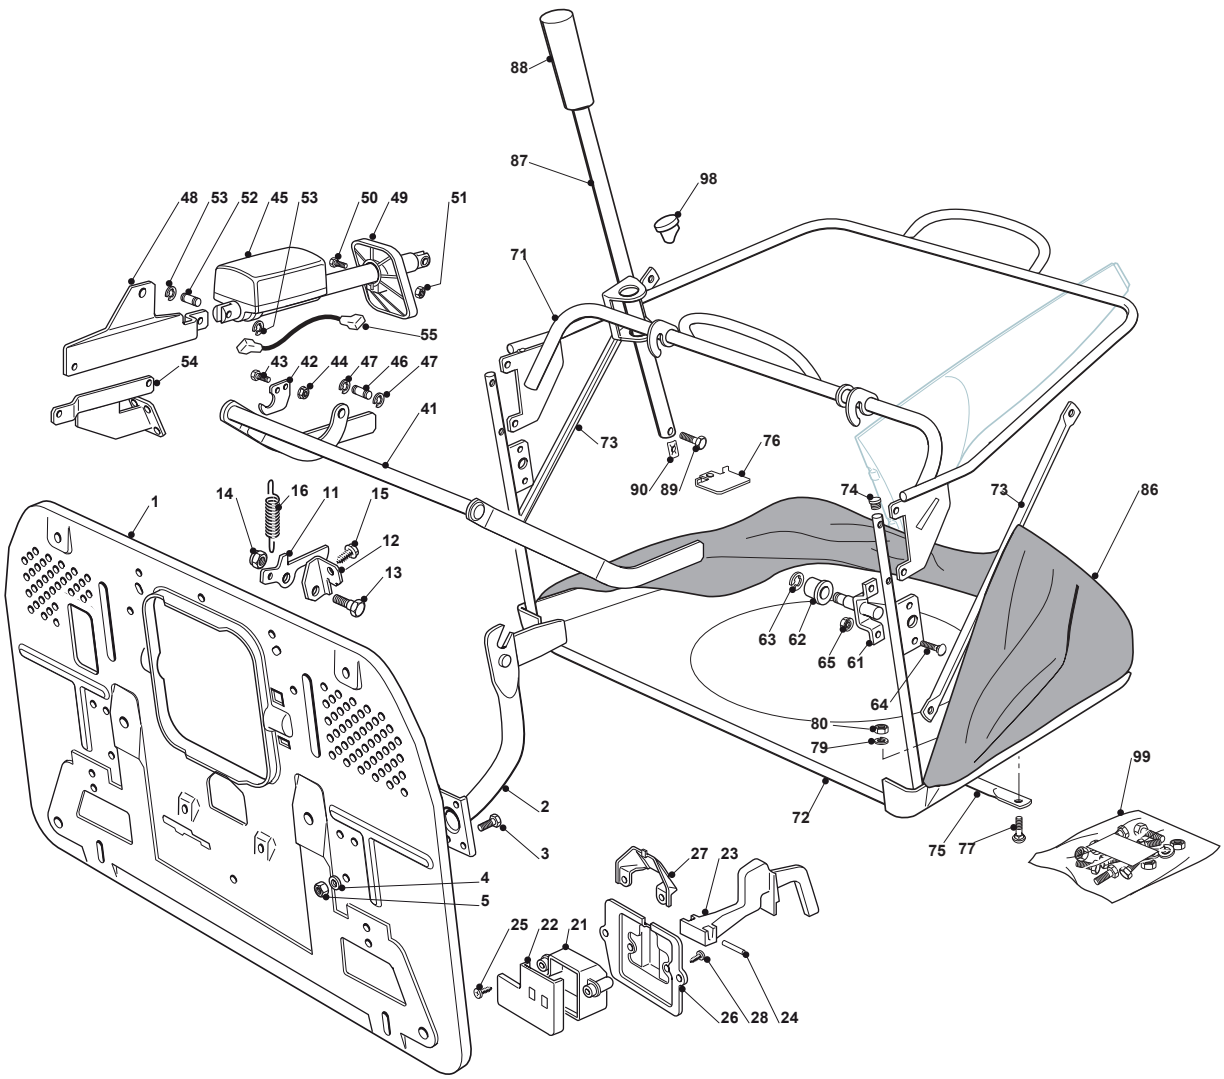

Fig.	Q.ty	Part No	Description	Notes
83	1	125394508/0	Knob	
84	1	112792099/0	Screw	
85	1	112154510/0	Nut	
86	1	382180045/0	Outfit, Screws	

Fig.	Q.ty	Part No	Description	Notes
1	1	382547053/0	Plate	
2	2	382774245/0	Support	
3	6	112793102/0	Screw	
4	6	112523060/0	Washer	
5	6	112293201/0	Nut	
11	1	325774417/0	Clamp	
12	1	325755031/0	Clamp	
13	1	125510080/0	Pin	
14	1	112292102/0	Nut	
15	1	112735122/0	Screw	
16	1	127430579/0	Clutch Spring	
21	1	125600041/0	Grassc.Full Micro Protection Tcj-F	
22	1	125600042/0	Grasscatcher Micro Prot Cover	
23	1	125318124/0	Full Grassc. Microswtich Cover	
24	1	112400030/0	Pin	
25	1	112728510/0	Screw	
26	1	325785272/0	Micro Protection	
27	1	125600048/0	Micro Protection Cover	
28	2	112728450/0	Screw	
41	1	82000507/0	Axle	
42	2	325774317/0	Grasscatcher Lifting Axle Clam	
43	4	112815210/0	Screw	
44	4	112154510/0	Nut	
45	1	118001000/0	Actuator	
46	1	125510083/0	Pin	
47	2	112000955/0	Benzing Ring	
48	1	325785197/0	Actuator Support	
49	1	325600060/0	Protection	
50	1	112727795/0	Screw	
51	1	112154330/0	Nut	
52	1	125510083/0	Pin	
53	2	112000955/0	Benzing Ring	
54	1	382650209/0	Stiffening	
55	1	125065030/0	Connecting Cable	
61	2	382785147/0	Support	
62	2	125690001/0	Roll	
63	2	112000956/0	Benzing Ring	
64	4	112818690/0	Screw	
65	4	112293201/0	Nut	
71	1	382800123/1	Upper Frame	
72	1	382800089/1	Front Frame	
73	2	325650117/0	Stiffening	
74	2	118566111/0	Cap	
75	1	382650043/0	Lower Stiffening	
76	1	325547131/0	Plate	
77	6	112815210/0	Screw	
79	2	112521330/0	Washer	
80	2	112154510/0	Nut	
86	1	182105948/0	Grasscatcher	
87	1	125869029/1	Grasscatcher Lifting Tube	
88	1	125394508/0	Knob	