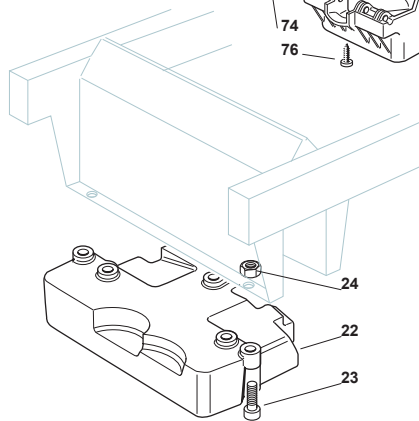

Fig.	Q.ty	Part No	Description	Notes
2	1	382400003/1	Ejection Guard	
3	1	325869043/0	Rear Support	
4	2	118566112/0	Polyethylene Push Road	
5	2	112689515/0	Screw	
6	2	112154510/0	Nut	
7	2	125510022/0	Pin	
8	2	124487998/0	Cotter Pin	
9	1	124487999/0	Spring Pin	
22	1	125519997/1	Front Weight Tc	
23	3	112760520/0	Screw	
24	3	112155000/0	Nut	
42	1	382735502/0	Bracket	
43	1	325774213/0	Bracket	
44	1	382033105/1	Rod	
45	1	125510021/1	Hitch Pin	
46	2	124487999/0	Spring Pin	
51	1	182180050/0	Battery Charger	CE Plugg
51	1	182180052/0	Battery Charger	UK Plugg
72	1	125140092/0	Mulching Deflector	
73	1	325394005/0	Handle	
74	1	125510077/0	Pin	
75	1	125430245/0	Spring	
76	1	112735405/0	Screw	
77	1	325280000/1	Handgrip	
78	1	125840011/1	Tie Rod	
79	2	125253004/0	Mulch.Kit Fixing Hook	