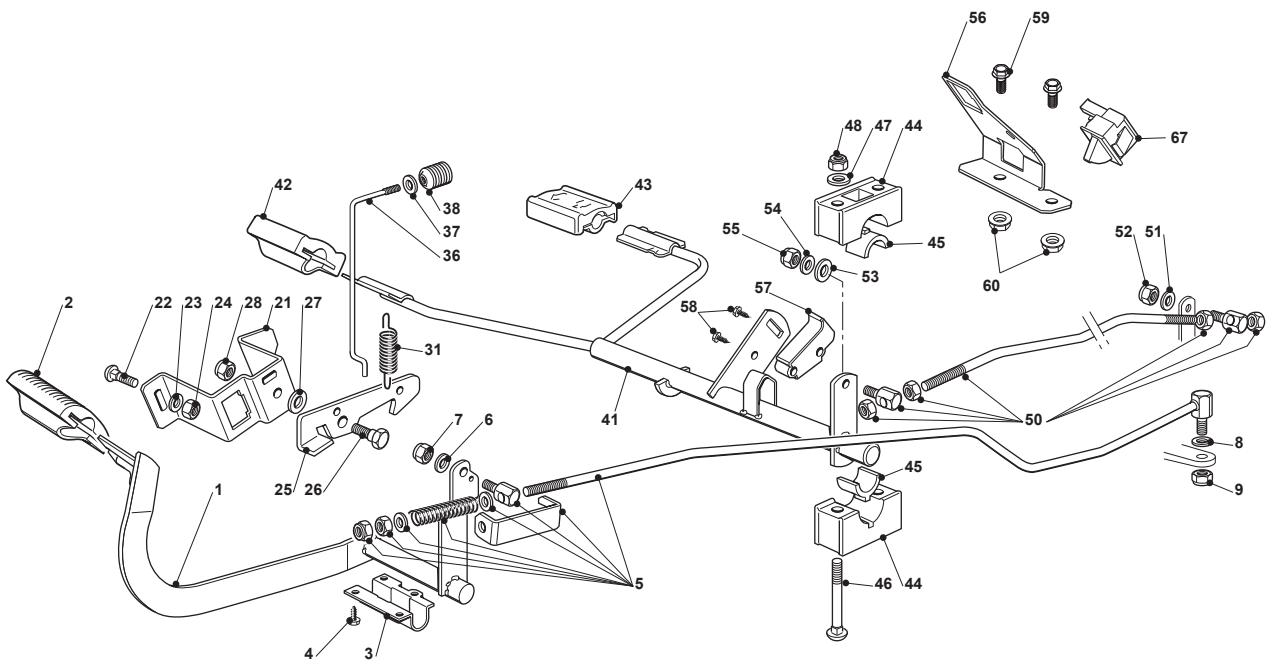

TCS 122 HYDRO

Ride-on 102-122 cm Steering 15"

Issue 13 - 2016

Fig.	Q.ty	Part No	Description	Notes
66	1	122167840/0	Spacer	
67	1	112691200/0	Screw	
68	1	112293201/0	Nut	

Fig.	Q.ty	Part No	Description	Notes
61	1	382394853/OLC	Switch Ass.Y	
1	1	382500011/2	Pedal	
2	1	325110416/0	Clamp Cover	
3	1	325547081/2	Plate	
4	4	112731601/0	Screw	
5	1	382000582/0	Rod	
6	1	112521350/0	Washer	
7	1	112155000/0	Nut	
8	2	112521360/0	Washer	
9	1	112155000/0	Nut	
21	1	325785143/1	Support	
22	2	112815210/0	Screw	
23	1	112523040/0	Washer	
24	2	112154510/0	Nut	
25	1	325253001/0	Hook	
26	1	122524970/2	Fulcrum Pin	
27	1	325670011/0	Antifriction Washer	
28	1	112155000/0	Nut	
31	1	125430213/0	Spring	
36	1	125033034/0	Rod	
37	1	125394509/1	Knob	
38	1	112523020/0	Washer	
41	1	382000391/1	Drive Pedal	
42	1	325110417/0	Clamp Cover Front	
43	1	325110418/0	Clamp Cover Rear	
44	4	325785354/0	Support	
45	4	325034003/0	Brass	
46	4	112815271/0	Screw	
47	4	112523040/0	Washer	
48	4	112154510/0	Nut	
50	1	382000579/0	Rod	
51	1	112523040/0	Washer	
52	1	112154510/0	Nut	
53	1	112521360/0	Washer	
54	1	112523040/0	Washer	
55	1	112154510/0	Nut	
56	1	325785481/0	Micro Switch Bracket	
57	1	325060034/1	Cam	
58	1	112735404/0	Screw	
59	2	112793102/0	Screw	
60	2	112293201/0	Nut	
62	1	119410609/1LC	Micro Switch	
63	2	112735602/0	Screw	
64	2	112581100/0	Grower	
65	2	112290791/0	Nut	
66	2	112735110/0	Screw	
67	1	119410614/0	Microswitch	