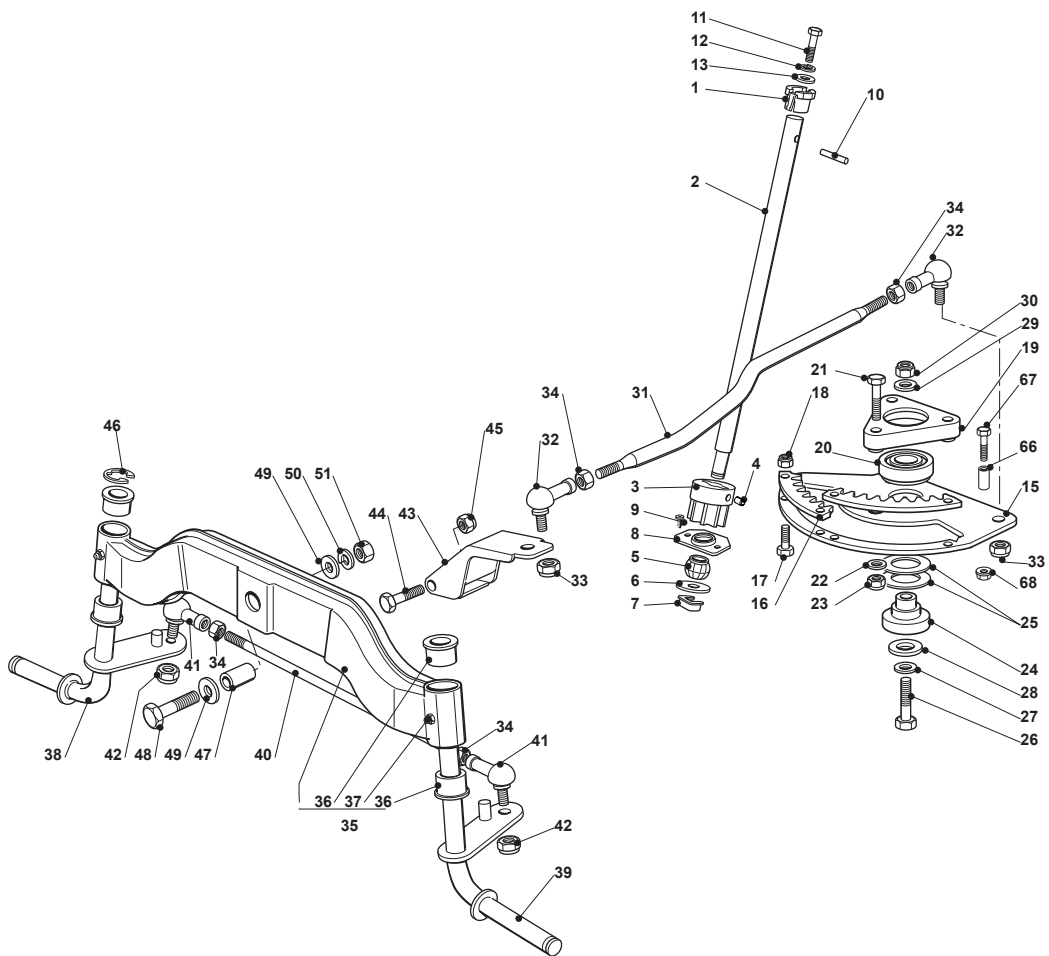

TCS 122 HYDRO

Ride-on 102-122 cm Steering 13"

Issue 13 - 2016

Fig.	Q.ty	Part No	Description	Notes
52	2	122746616/0	Joint	

Fig.	Q.ty	Part No	Description	Notes
1	1	325038004/0	Bushing	
2	1	125520010/0	Steering Column	
3	1	125570004/0	Pinion	
4	1	112714300/0	Dowel	
5	1	325743000/0	Joint	
6	1	112521370/0	Washer	
7	1	112436030/0	Plate	
8	1	325785213/1	Support	
9	2	112729601/1	Screw	
10	1	112620250/0	Pin	
11	1	112691800/0	Screw	
12	1	112583500/0	Grower	
13	1	112523060/0	Washer	
15	1	325735523/0	Steering Sector	
16	2	325150000/0	Rack	
17	4	112791213/1	Screw	
18	4	112154510/0	Nut	
19	1	325774453/0	Clamp	
20	1	119216047/0	Bearing	
21	3	112691100/0	Screw	
22	3	112523060/0	Washer	
23	3	112155000/0	Nut	
24	1	125510120/0	Support	
25	2	322672153/0	Antifriction Washer	
26	1	112692395/0	Screw	
27	1	112523080/0	Washer	
28	1	112521390/0	Washer	
29	1	112523080/0	Washer	
30	1	112156602/0	Nut	
31	1	125033003/1	Steering Rod	
32	2	122746600/0	Joint	
32	2	122746616/0	Joint	
33	2	122746609/0	Joint	
34	4	112156602/0	Nut	
35	1	382034001/3	Equalizer With Bush And Lubricator	
36	4	125034002/1	Bushing	
37	2	112379511/0	Grease Dispenser	
38	1	382230361/0	Right Stub Axle	
39	1	382230359/0	Left Stub Axle	
40	1	325840001/0	Tie Rod	
41	2	122746616/0	Joint	
42	2	112156602/0	Nut	
43	1	382318185/0	Lever Ass.Y	
44	1	112692395/0	Screw	
45	1	112155000/0	Nut	
46	1	112001000/0	Benzing Ring	
47	1	125160005/0	Spacer	
48	1	112694100/0	Screw	
49	2	112521390/0	Washer	
50	1	112587900/0	Grower	
51	1	112295800/0	Nut	