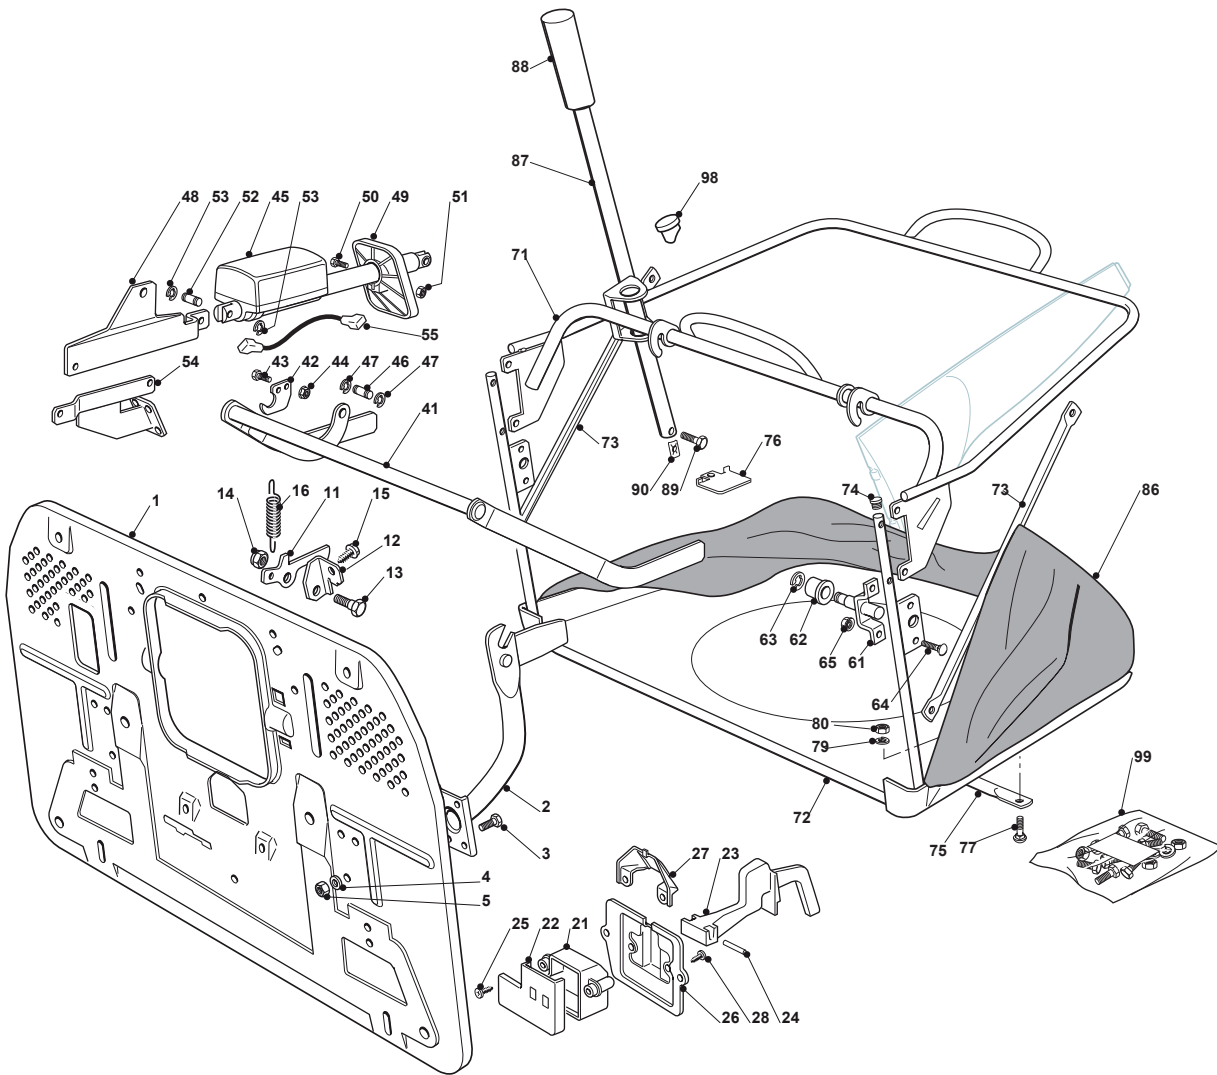

Fig.	Q.ty	Part No	Description	Notes
83	1	125394508/0	Knob	
84	1	112792099/0	Screw	
85	1	112154510/0	Nut	
86	1	382180045/0	Outfit, Screws	

Fig.	Q.ty	Part No	Description	Notes
1	1	382547053/0	Plate	
2	2	382774245/0	Support	
3	6	112793102/0	Screw	
4	6	112523060/0	Washer	
5	6	112293201/0	Nut	
11	1	325774417/0	Clamp	
12	1	325755031/0	Clamp	
13	1	125510080/0	Pin	
14	1	112292102/0	Nut	
15	1	112735122/0	Screw	
16	1	127430579/0	Clutch Spring	
21	1	125600041/0	Grassc.Full Micro Protection Tcj-F	
22	1	125600042/0	Grasscatcher Micro Prot Cover	
23	1	125318124/0	Full Grassc. Microswtich Cover	
24	1	112400030/0	Pin	
25	1	112728510/0	Screw	
26	1	325785272/0	Micro Protection	
27	1	125600048/0	Micro Protection Cover	
28	2	112728450/0	Screw	
41	1	82000507/0	Axle	
42	2	325774317/0	Grasscatcher Lifting Axle Clam	
43	4	112815210/0	Screw	
44	4	112154510/0	Nut	
45	1	118001000/0	Actuator	
46	1	125510083/0	Pin	
47	2	112000955/0	Benzing Ring	
48	1	325785197/0	Actuator Support	
49	1	325600060/0	Protection	
50	1	112727795/0	Screw	
51	1	112154330/0	Nut	
52	1	125510083/0	Pin	
53	2	112000955/0	Benzing Ring	
54	1	382650209/0	Stiffening	
55	1	125065030/0	Connecting Cable	
61	2	382785147/0	Support	
62	2	125690001/0	Roll	
63	2	112000956/0	Benzing Ring	
64	4	112818690/0	Screw	
65	4	112293201/0	Nut	
71	1	382800123/1	Upper Frame	
72	1	382800089/1	Front Frame	
73	2	325650117/0	Stiffening	
74	2	118566111/0	Cap	
75	1	382650043/0	Lower Stiffening	
76	1	325547131/0	Plate	
77	6	112815210/0	Screw	
79	2	112521330/0	Washer	
80	2	112154510/0	Nut	
86	1	182105948/0	Grasscatcher	
87	1	125869029/1	Grasscatcher Lifting Tube	
88	1	125394508/0	Knob	