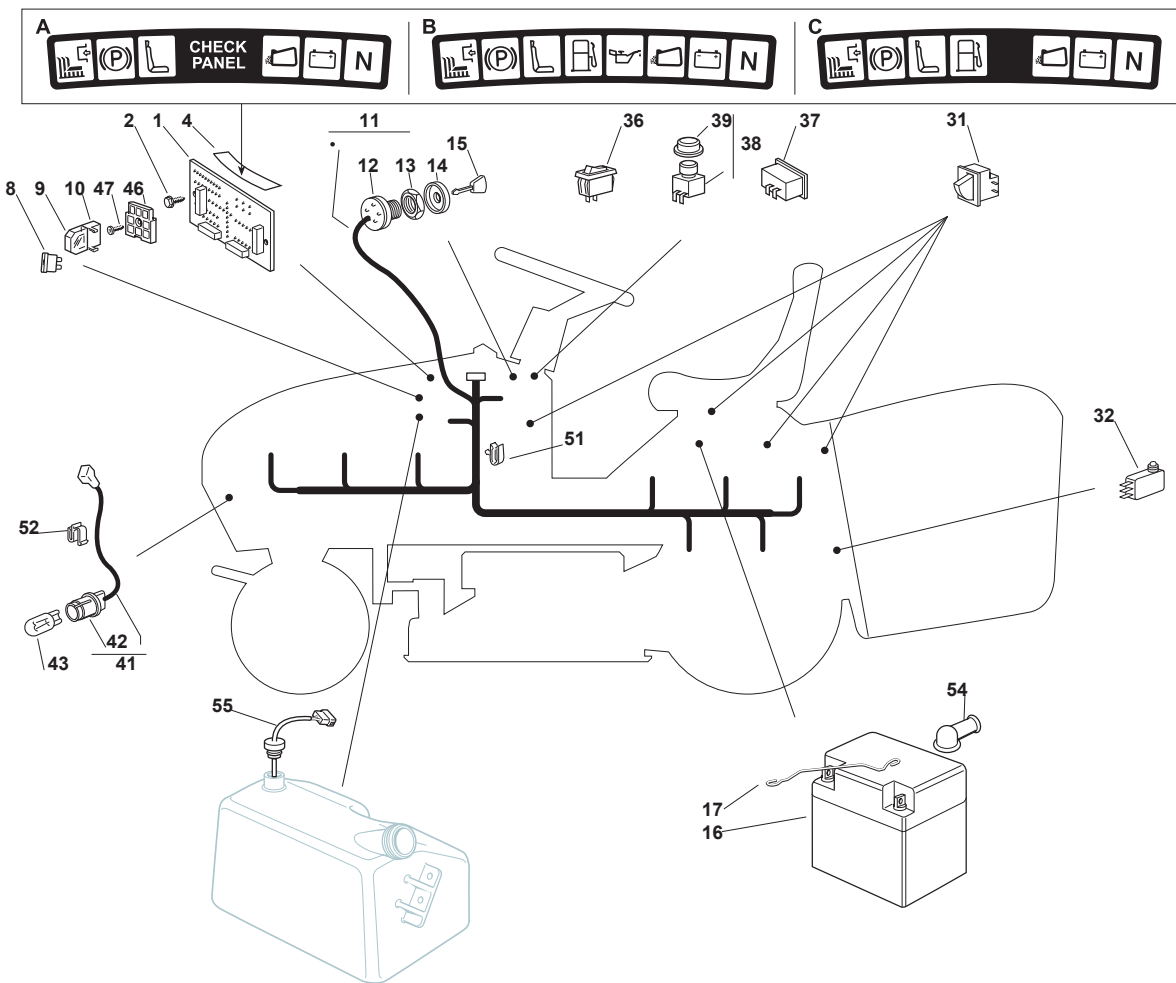

TCS 122 HYDRO

Ride-on 102-122 cm Grass-Catcher with Electrical Lifting

Issue 13 - 2016

Fig.	Q.ty	Part No	Description	Notes
89	1	112788800/0	Screw	
90	1	112157000/0	Nut	
98	1	325120232/0	Cap	
99	1	382180111/0	Outfit, Screws	