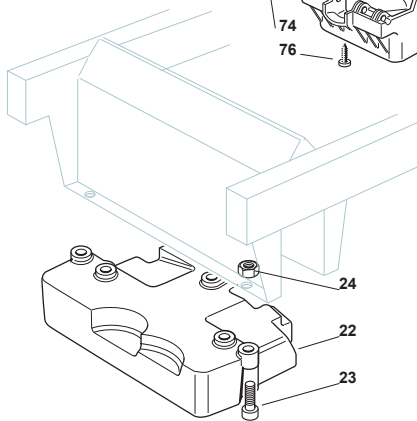

Fig.	Q.ty	Part No	Description	Notes
2	1	382400003/1	Ejection Guard	
3	1	325869043/0	Rear Support	
4	2	118566112/0	Polyethylene Push Road	
5	2	112689515/0	Screw	
6	2	112154510/0	Nut	
7	2	125510022/0	Pin	
8	2	124487998/0	Cotter Pin	
9	1	124487999/0	Spring Pin	
22	1	125519997/1	Front Weight Tc	
23	3	112760520/0	Screw	
24	3	112155000/0	Nut	
42	1	382735502/0	Bracket	
43	1	325774213/0	Bracket	
44	1	382033105/1	Rod	
45	1	125510021/1	Hitch Pin	
46	2	124487999/0	Spring Pin	
51	1	182180050/0	Battery Charger	CE Plugg
51	1	182180052/0	Battery Charger	UK Plugg
72	1	325140097/0	Deflector	
73	1	325394005/0	Handle	
74	1	125510077/0	Pin	
75	1	125430245/0	Spring	
76	1	112735405/0	Screw	
77	1	325280000/1	Handgrip	
78	1	125840011/1	Tie Rod	
79	2	125253004/0	Mulch.Kit Fixing Hook	