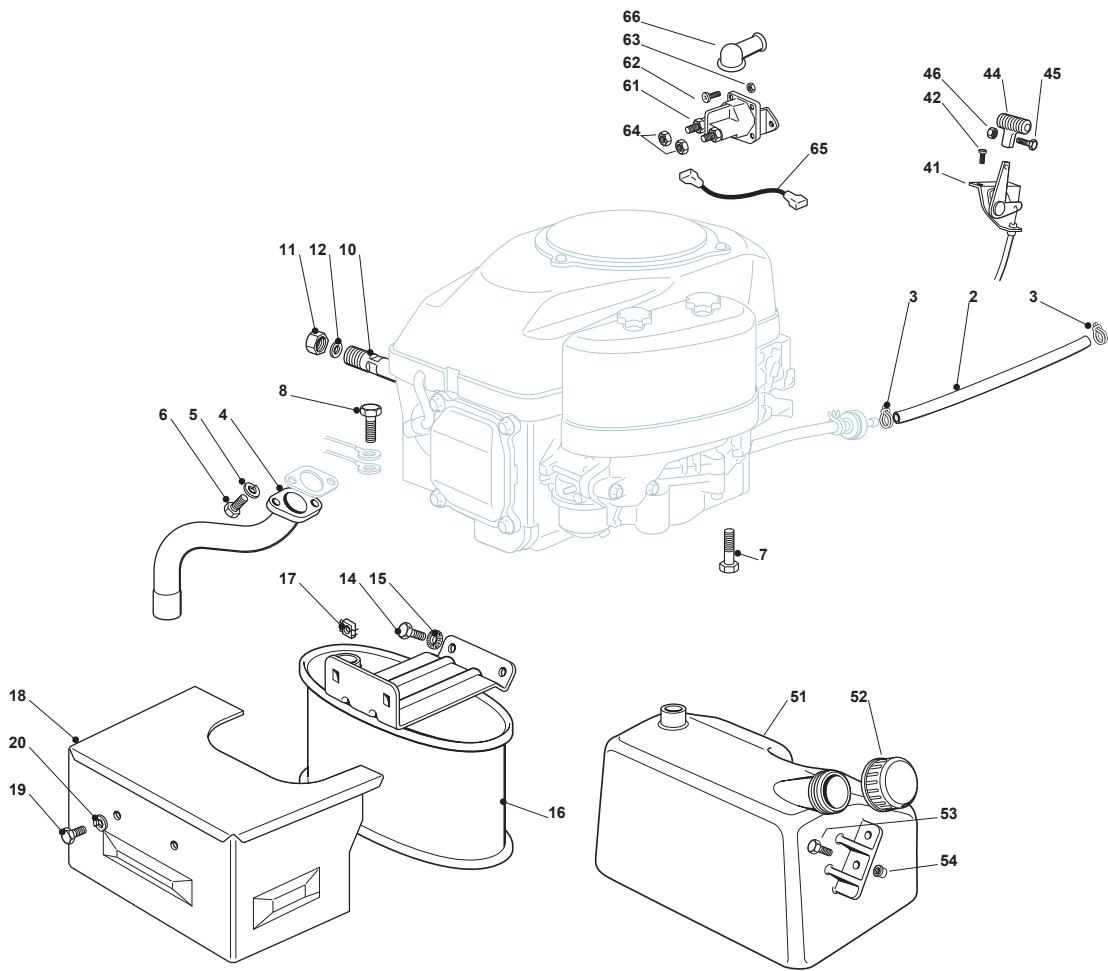

Fig.	Q.ty	Part No	Description	Notes
2	1	325869057/0	Fuel Tube   Connecting Tube	
3	4	118375051/1	Fair Led	
4	1	118738231/1	Exhaust Tube	
5	2	112583500/0	Grower	
6	2	112737450/0	Screw	
7	4	112735108/1	Screw	
8	1	112735599/0	Screw	
10	1	127598060/0	Oil Discharge Extension	
11	1	118737849/0	Plug	
12	1	118401001/1	Oil Seal	
14	2	112793102/0	Screw	
15	2	112540260/0	Grower	
16	1	182750010/0	Muffler	
17	2	112360425/0	Nut	
18	1	382598039/0	Guard	
19	2	112792611/0	Screw	
20	2	112583500/0	Grower	
41	1	182000212/0	Accelerator	
42	2	125943012/0	Screw	
44	1	125394501/0	Knob	
45	1	112726388/0	Screw	
46	1	112290800/0	Nut	
51	1	125735110/3	Tank	without Fuel Indicator
51	1	325735111/3	Tank	with Fuel Indicator
52	1	125795000/1	Fuel Cap	
53	2	112788910/0	Screw	
54	2	112500092/0	Rivet	
61	1	118736110/0	Starter Relay	
62	2	112791011/0	Screw	
63	2	112292102/0	Nut	
64	2	112360352/0	Nut	
65	1	125065017/0	Cable	
66	1	118564861/1	Protection	