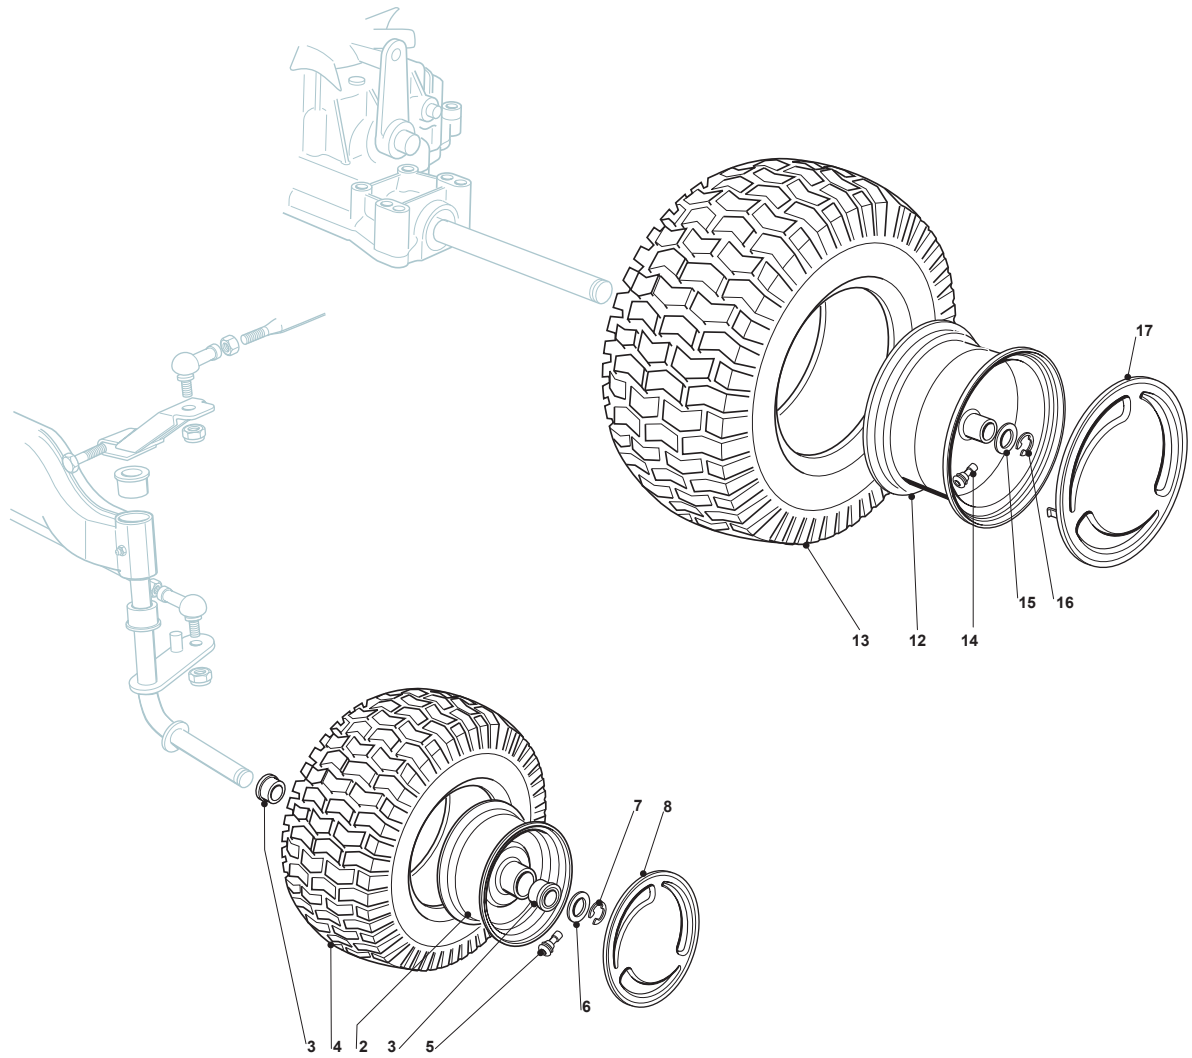

Fig.	Q.ty	Part No	Description	Notes
2	2	182000595/1	Rimm	4"X6" STARCO
2	2	182000598/0	Rimm	4"X6" FENGCHI
3	2	125122200/2	Bearing	
4	2	125590000/0	Front Tyre	13X5.00-6 CARLISLE
4	2	125590019/0	Tyre	P 512 Version
4	2	127590051/0	Tyre	15X5.00-6 CARLISLE
4	2	125590020/0	Tyre	15X6.00-6 PR2 TL P519 WANDA
5	2	125950000/0	Valve	
6	2	125670005/1	Washer	
7	2	112001000/0	Benzing Ring	
12	2	182000599/0	Rimm	7,5"X8" FENGCHI
13	2	125590001/0	Rear Tyre	18x850-8 CARLISLE
13	2	125590022/0	Tyre	18X8.50-8 PR2 TL P519 WANDA
14	2	125950000/0	Valve	
15	2	125670005/1	Washer	
16	2	112001010/0	Benzing Ring	
17	2	382110253/0	Wheel Cover	
12	2	182000596/1	Rimm	7,5"X8" STARCO