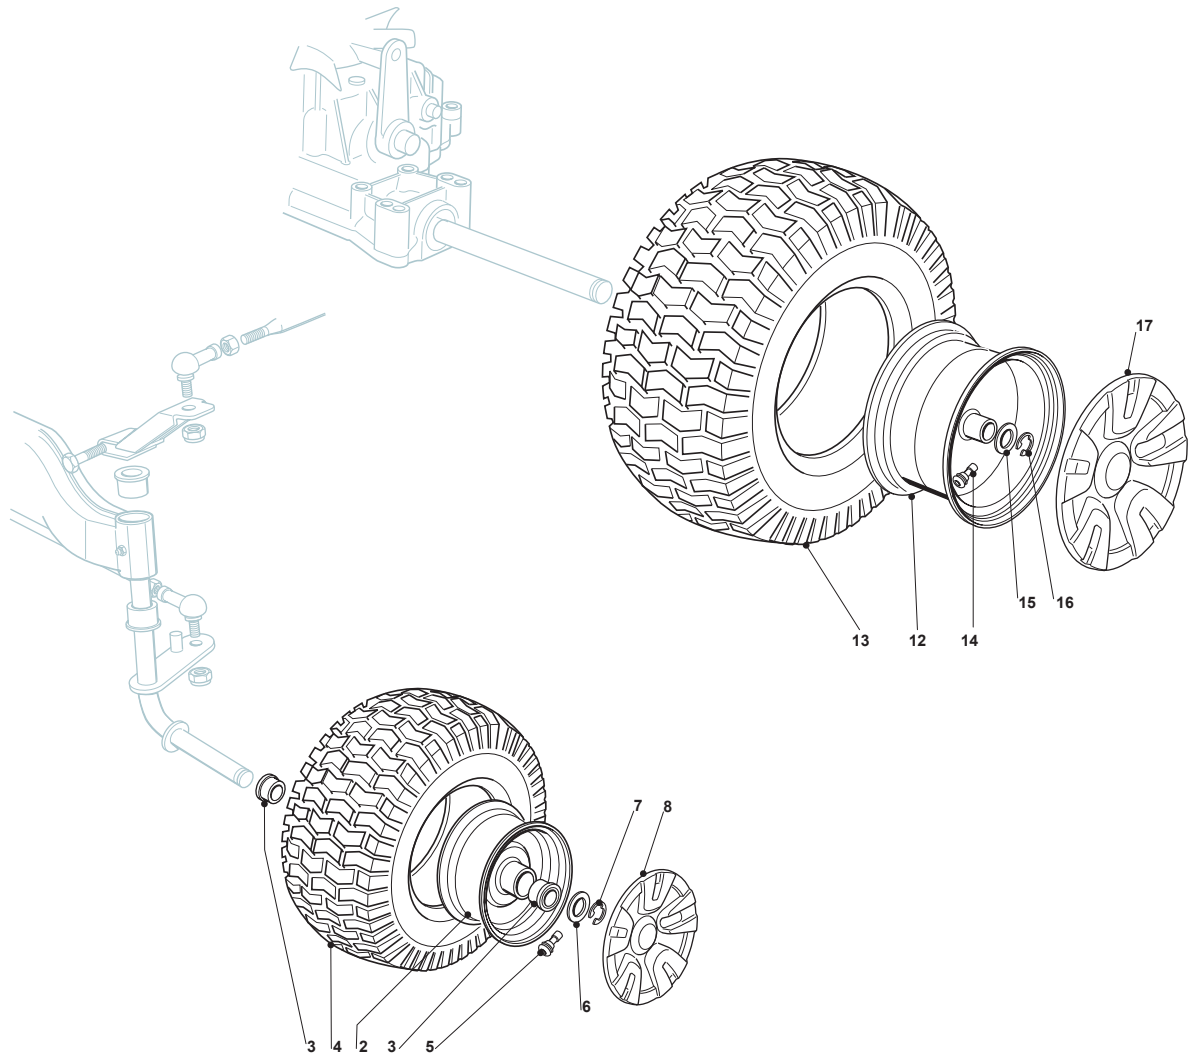

Fig.	Q.ty	Part No	Description	Notes
2	2	182000595/1	Rimm	4"X6" STARCO
2	2	182000598/0	Rimm	4"X6" FENGCHI
3	2	125122200/2	Bearing	
4	2	125590000/0	Front Tyre	13X5.00-6 CARLISLE
4	2	125590019/0	Tyre	P 512 Version
4	2	127590051/0	Tyre	15X5.00-6 CARLISLE
4	2	125590020/0	Tyre	15X6.00-6 PR2 TL P519 WANDA
5	2	125950000/0	Valve	
6	2	125670005/1	Washer	
7	2	112001000/0	Benzing Ring	
12	2	182000599/0	Rimm	7,5"X8" FENGCHI
13	2	125590001/0	Rear Tyre	18x850-8 CARLISLE
13	2	125590022/0	Tyre	18X8.50-8 PR2 TL P519 WANDA
14	2	125950000/0	Valve	
15	2	125670005/1	Washer	
16	2	112001010/0	Benzing Ring	
17	2	382110253/0	Wheel Cover	
12	2	182000596/1	Rimm	7,5"X8" STARCO