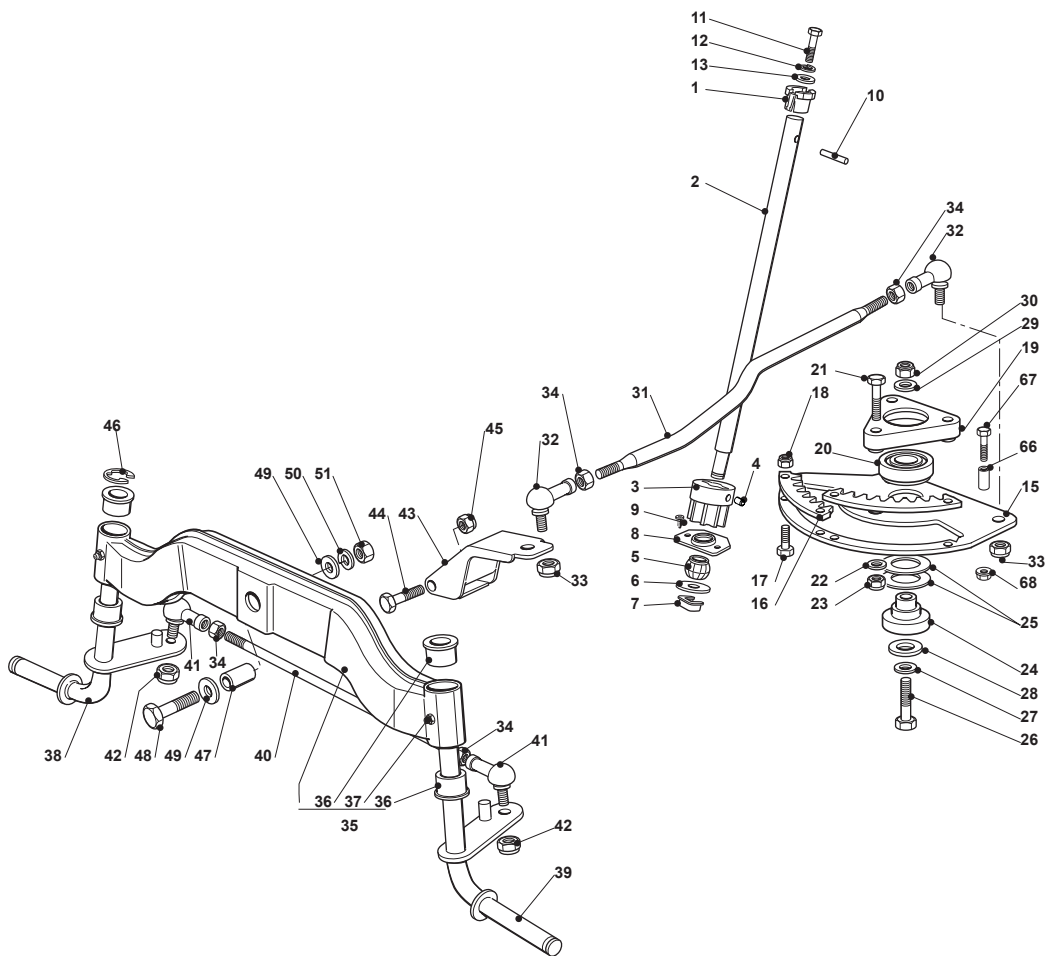

# TCX 102 HYDRO

Ride-on 102-122 cm Steering 13"

Issue 13 - 2016

Fig.	Q.ty	Part No	Description	Notes
52	2	122746616/0	Joint	

Fig.	Q.ty	Part No	Description	Notes
1	1	325038004/0	Bushing	
2	1	125520010/0	Steering Column	
3	1	125570004/0	Pinion	
4	1	112714300/0	Dowel	
5	1	325743000/0	Joint	
6	1	112521370/0	Washer	
7	1	112436030/0	Plate	
8	1	325785213/1	Support	
9	2	112729601/1	Screw	
10	1	112620250/0	Pin	
11	1	112691800/0	Screw	
12	1	112583500/0	Grower	
13	1	112523060/0	Washer	
15	1	325735523/0	Steering Sector	
16	2	325150000/0	Rack	
17	4	112791213/1	Screw	
18	4	112154510/0	Nut	
19	1	325774453/0	Clamp	
20	1	119216047/0	Bearing	
21	3	112691100/0	Screw	
22	3	112523060/0	Washer	
23	3	112155000/0	Nut	
24	1	125510120/0	Support	
25	2	322672153/0	Antifriction Washer	
26	1	112692395/0	Screw	
27	1	112523080/0	Washer	
28	1	112521390/0	Washer	
29	1	112523080/0	Washer	
30	1	112156602/0	Nut	
31	1	125033003/1	Steering Rod	
32	2	122746600/0	Joint	
32	2	122746616/0	Joint	
33	2	122746609/0	Joint	
34	4	112156602/0	Nut	
35	1	382034001/3	Equalizer With Bush And Lubricator	
36	4	125034002/1	Bushing	
37	2	112379511/0	Grease Dispenser	
38	1	382230361/0	Right Stub Axle	
39	1	382230359/0	Left Stub Axle	
40	1	325840001/0	Tie Rod	
41	2	122746616/0	Joint	
42	2	112156602/0	Nut	
43	1	382318185/0	Lever Ass.Y	
44	1	112692395/0	Screw	
45	1	112155000/0	Nut	
46	1	112001000/0	Benzing Ring	
47	1	125160005/0	Spacer	
48	1	112694100/0	Screw	
49	2	112521390/0	Washer	
50	1	112587900/0	Grower	
51	1	112295800/0	Nut	