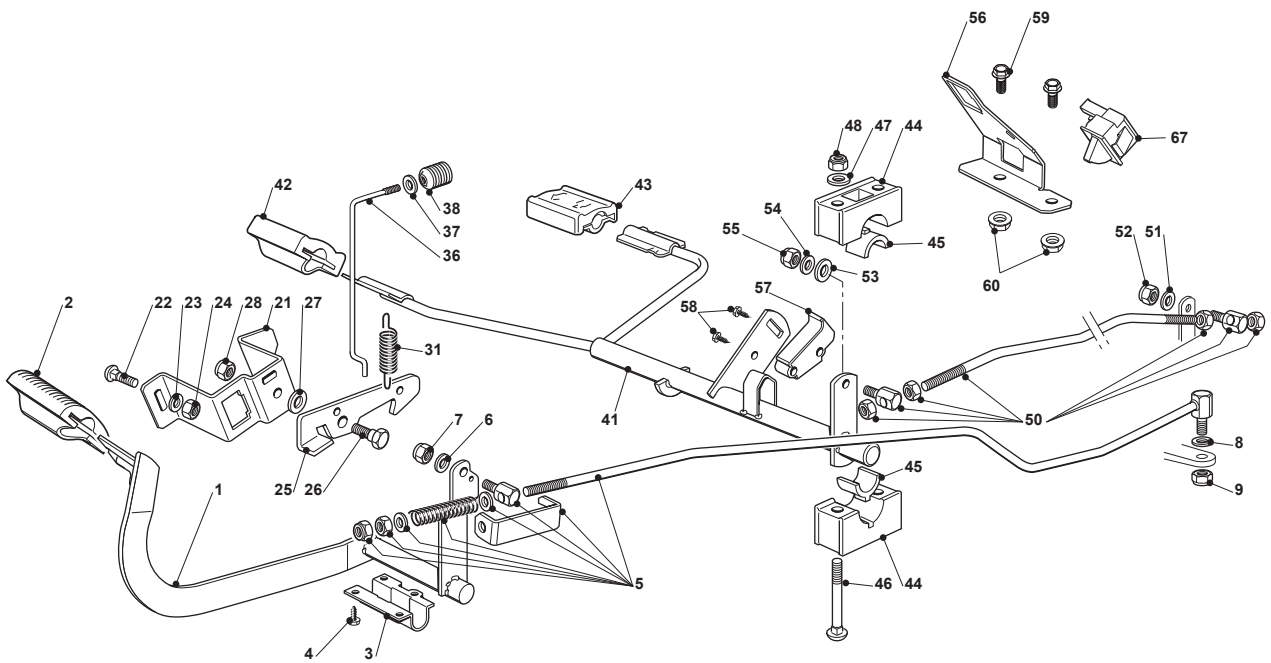

# TCX 102 HYDRO

Ride-on 102-122 cm Steering 15"

Issue 13 - 2016

Fig.	Q.ty	Part No	Description	Notes
66	1	122167840/0	Spacer	
67	1	112691200/0	Screw	
68	1	112293201/0	Nut	

Fig.	Q.ty	Part No	Description	Notes
61	1	382394853/OLC	Switch Ass.Y	
1	1	382500011/2	Pedal	
2	1	325110416/0	Clamp Cover	
3	1	325547081/2	Plate	
4	4	112731601/0	Screw	
5	1	382000582/0	Rod	
6	1	112521350/0	Washer	
7	1	112155000/0	Nut	
8	2	112521360/0	Washer	
9	1	112155000/0	Nut	
21	1	325785143/1	Support	
22	2	112815210/0	Screw	
23	1	112523040/0	Washer	
24	2	112154510/0	Nut	
25	1	325253001/0	Hook	
26	1	122524970/2	Fulcrum Pin	
27	1	325670011/0	Antifriction Washer	
28	1	112155000/0	Nut	
31	1	125430213/0	Spring	
36	1	125033034/0	Rod	
37	1	125394509/1	Knob	
38	1	112523020/0	Washer	
41	1	382000391/1	Drive Pedal	
42	1	325110417/0	Clamp Cover Front	
43	1	325110418/0	Clamp Cover Rear	
44	4	325785354/0	Support	
45	4	325034003/0	Brass	
46	4	112815271/0	Screw	
47	4	112523040/0	Washer	
48	4	112154510/0	Nut	
50	1	382000579/0	Rod	
51	1	112523040/0	Washer	
52	1	112154510/0	Nut	
53	1	112521360/0	Washer	
54	1	112523040/0	Washer	
55	1	112154510/0	Nut	
56	1	325785481/0	Micro Switch Bracket	
57	1	325060034/1	Cam	
58	1	112735404/0	Screw	
59	2	112793102/0	Screw	
60	2	112293201/0	Nut	
62	1	119410609/1LC	Micro Switch	
63	2	112735602/0	Screw	
64	2	112581100/0	Grower	
65	2	112290791/0	Nut	
66	2	112735110/0	Screw	
67	1	119410614/0	Microswitch	