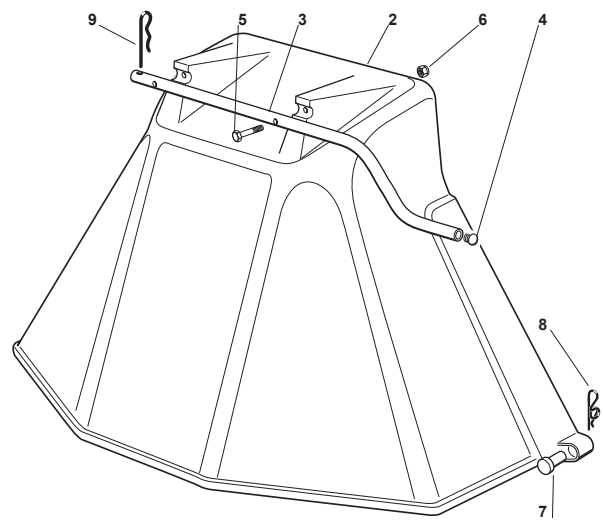

Fig.	Q.ty	Part No	Description	Notes
2	1	382400003/1	Ejection Guard	
3	1	325869043/0	Rear Support	
4	2	118566112/0	Polyethylene Push Road	
5	2	112689515/0	Screw	
6	2	112154510/0	Nut	
7	2	125510022/0	Pin	
8	2	124487998/0	Cotter Pin	
9	1	124487999/0	Spring Pin	
22	1	125519997/1	Front Weight Tc	
23	3	112760520/0	Screw	
24	3	112155000/0	Nut	
42	1	382735502/0	Bracket	
43	1	325774213/0	Bracket	
44	1	382033105/1	Rod	
45	1	125510021/1	Hitch Pin	
46	2	124487999/0	Spring Pin	
51	1	182180050/0	Battery Charger	CE Plugg
51	1	182180052/0	Battery Charger	UK Plugg
72	1	325140097/0	Deflector	
73	1	325394005/0	Handle	
74	1	125510077/0	Pin	
75	1	125430245/0	Spring	
76	1	112735405/0	Screw	
77	1	325280000/1	Handgrip	
78	1	125840011/1	Tie Rod	
79	2	125253004/0	Mulch.Kit Fixing Hook	