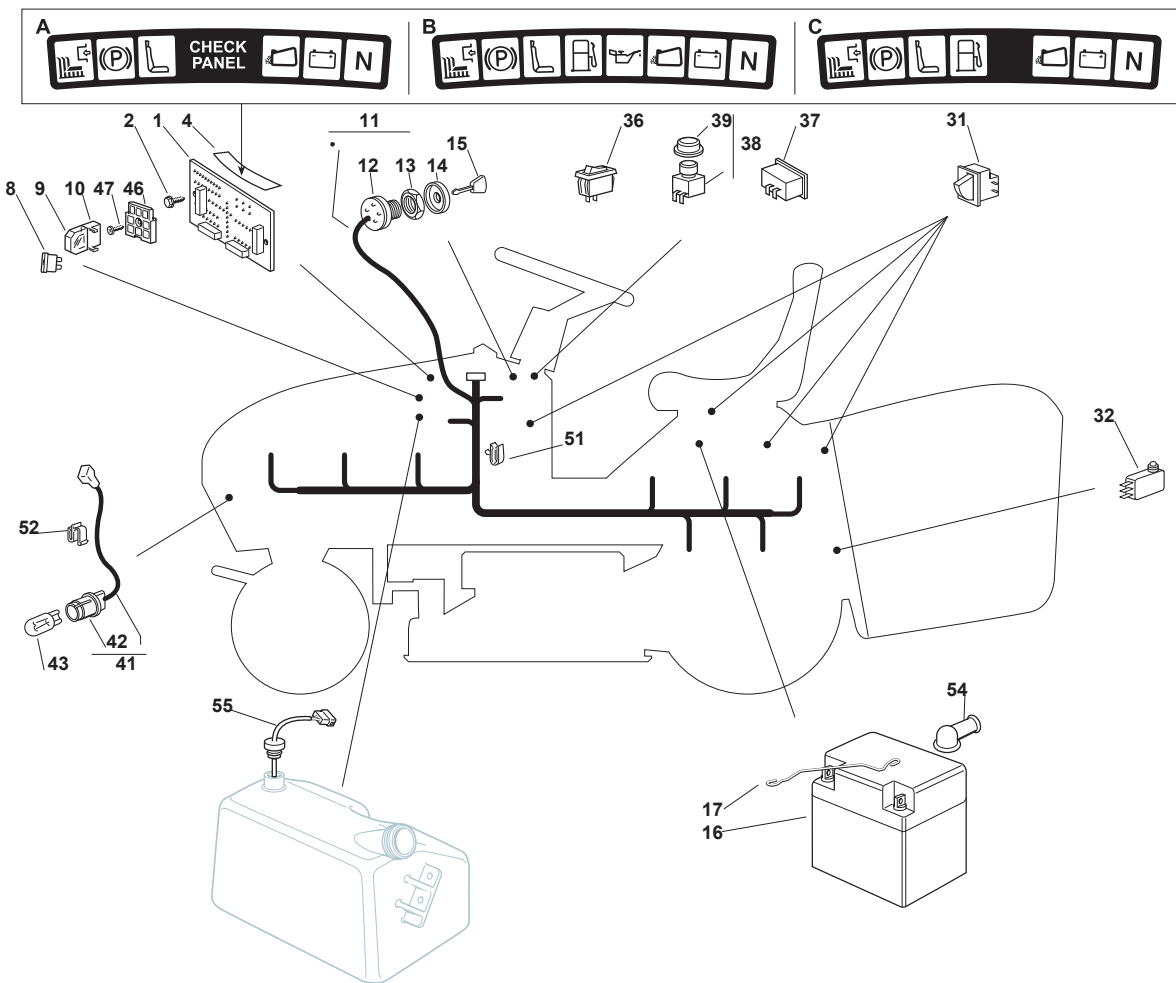

# TCX 102 HYDRO

Ride-on 102-122 cm Grass-Catcher with Electrical Lifting

Issue 13 - 2016

Fig.	Q.ty	Part No	Description	Notes
89	1	112788800/0	Screw	
90	1	112157000/0	Nut	
98	1	325120232/0	Cap	
99	1	382180111/0	Outfit, Screws	