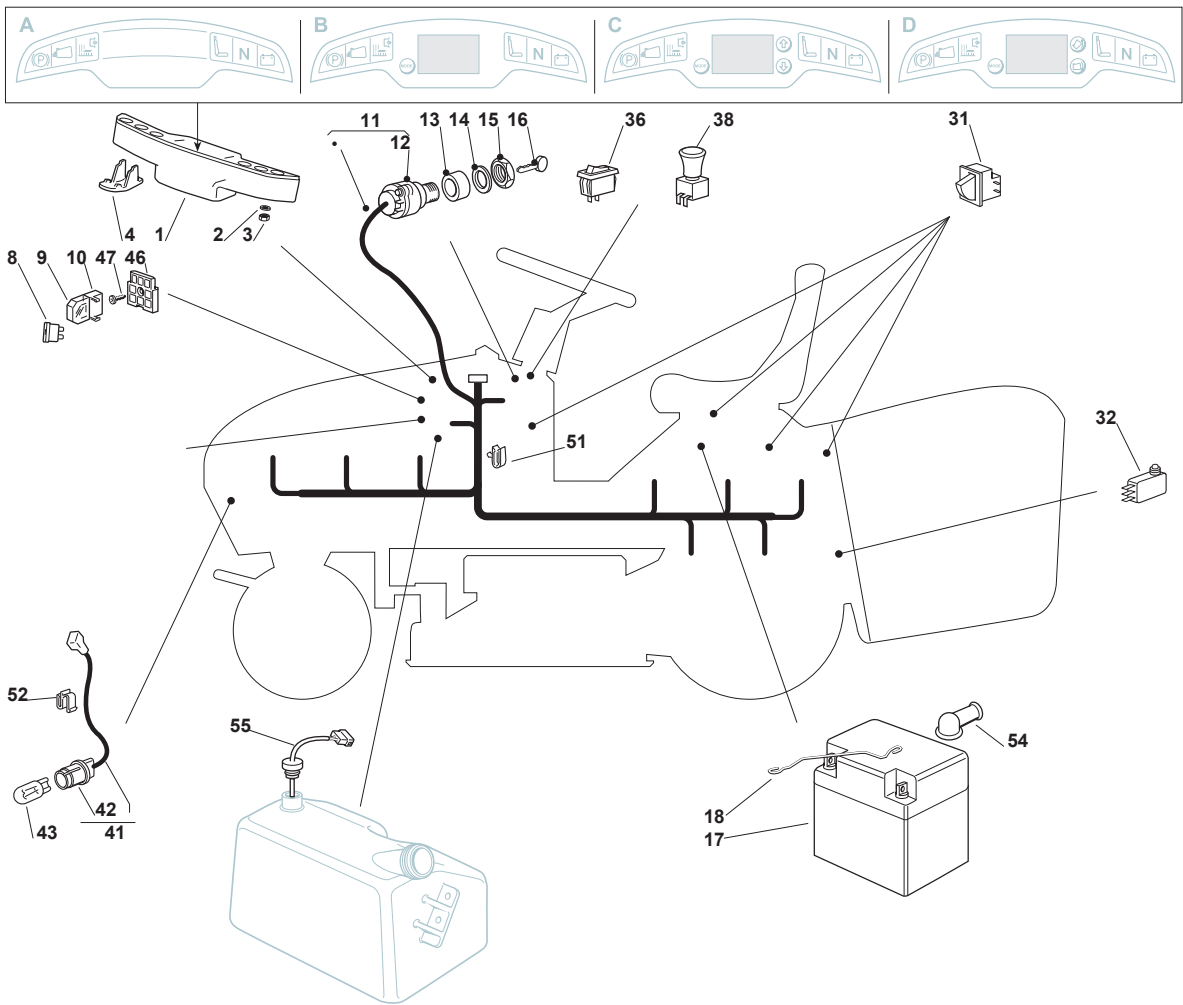

Fig.	Q.ty	Part No	Description	Notes
2	2	112521320/0	Washer	
3	2	112154330/0	Nut	
4	1	325031501/0	Deflector	
8	1	133340035/0	Fuse 15 A	for Electrical Lifting
8	1	133340036/0	Fuse 25 A	for Manual Lifting
8	1	133340040/0	Fuse 10 A	for Manual Lifting
9	2	133215000/0	Cover	for Manual Lifting
9	3	133215000/0	Cover	for Electrical Lifting
10	2	133500007/0	Fuse Carrier	for Manual Lifting
10	3	133500007/0	Fuse Carrier	for Electrical Lifting
12	1	118450072/0	Starting Switch	
13	1	118550136/0	Spacer	
14	1	118550135/0	Washer	
15	1	118400862/0	Ring Nut	
16	1	118210022/0	Starting Key	
17	1	118120002/1	Battery	
18	1	125430230/0	Spring	
31	3	119410615/0	Microswitch	
32	1	119410605/1	Microswitch	
36	1	118450060/1	Headlight Interrupt.	
38	1	118450068/0	Switch	
41	1	182040073/0	Lamp Holder	
42	2	133500030/0	Lamp Holder	
43	2	118459100/0	Lamp For Lights	
46	1	133500010/1	Plate	
47	1	112735170/0	Screw	
51	5	133320506/0	Fairlead	
52	1	133320504/0	Fairlead	
54	1	118564864/1	Protection	
55	1	125290001/0	Fuel Level Indicator	
11	1	182040203/0	Cables Ass.Y	for B&S-GGP-Kawasaki Engines
11	1	182040208/0	Cables Ass.Y	for Honda Engine
1	1	382722431/0	Cards + Guards (A)	"A"
1	1	382722432/0	Cards + Guards (B)	"B"
1	1	382722433/0	Cards + Guards (D)	"D"
1	1	382722434/0	Cards + Guards (C)	"C"