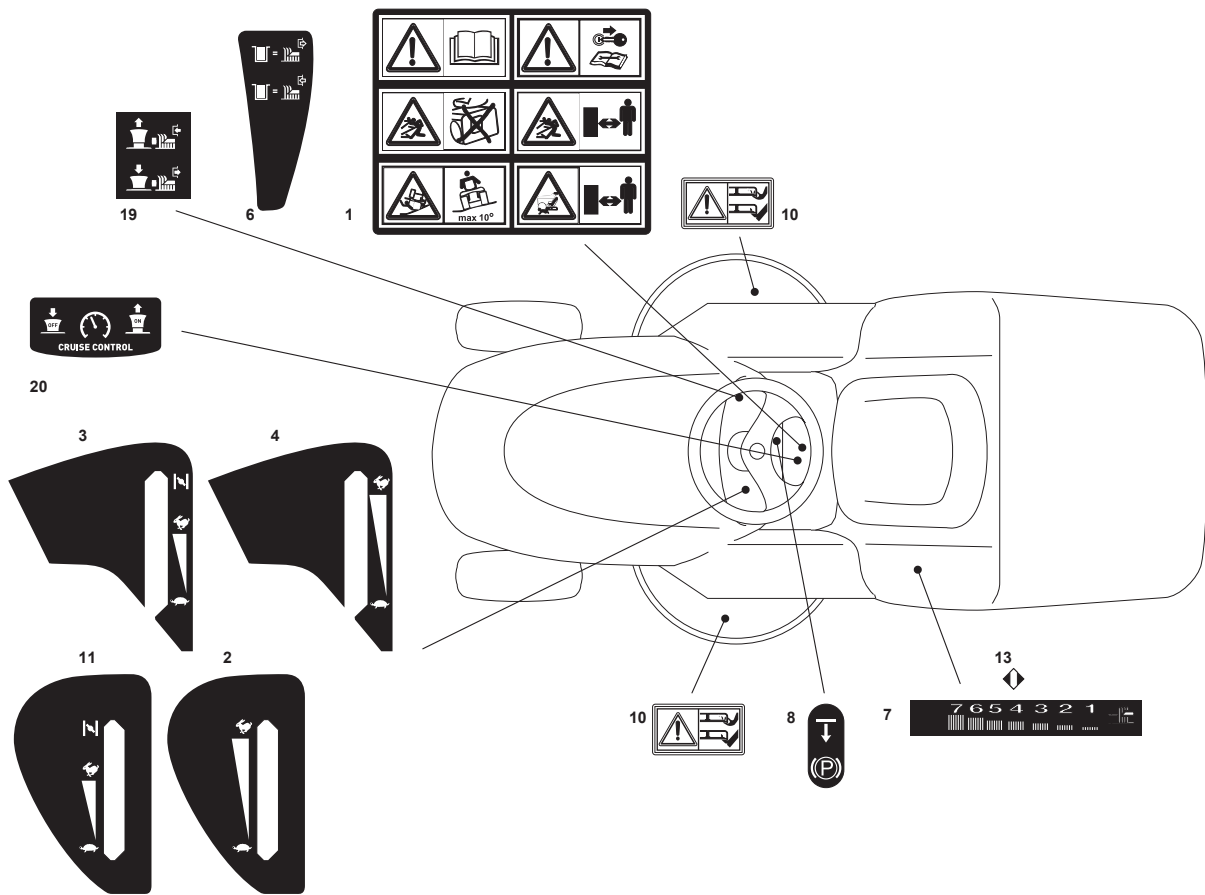

Fig.	Q.ty	Part No	Description	Notes
2	1	382400003/1	Ejection Guard	
3	1	325869043/0	Rear Support	
4	2	118566112/0	Polyethylene Push Road	
5	2	112689515/0	Screw	
6	2	112154510/0	Nut	
7	2	125510022/0	Pin	
8	2	124487998/0	Cotter Pin	
9	1	124487999/0	Spring Pin	
22	1	125519997/1	Front Weight Tc	
23	3	112760520/0	Screw	
24	3	112155000/0	Nut	
42	1	382735502/0	Bracket	
43	1	325774213/0	Bracket	
44	1	382033105/1	Rod	
45	1	125510021/1	Hitch Pin	
46	2	124487999/0	Spring Pin	
51	1	182180050/0	Battery Charger	CE Plugg
51	1	182180052/0	Battery Charger	UK Plugg
72	1	325140097/0	Deflector	
73	1	325394005/0	Handle	
74	1	125510077/0	Pin	
75	1	125430245/0	Spring	
76	1	112735405/0	Screw	
77	1	325280000/1	Handgrip	
78	1	125840011/1	Tie Rod	
79	2	125253004/0	Mulch.Kit Fixing Hook	