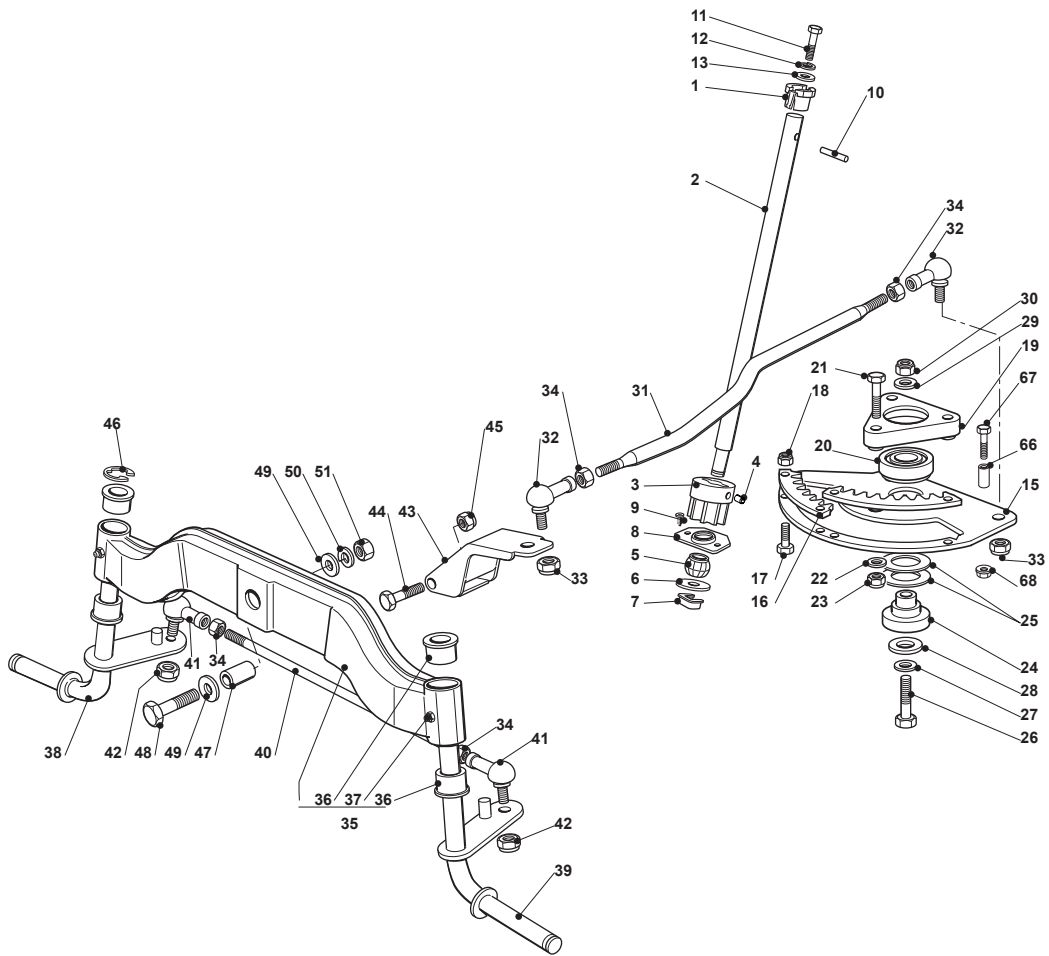

# TCX 102 HYDRO

Ride-on 102-122 cm Steering 13"

Issue 13 - 2016

Fig.	Q.ty	Part No	Description	Notes
52	2	122746616/0	Joint	

Fig.	Q.ty	Part No	Description	Notes
1	1	325038004/0	Bushing	
2	1	125520010/0	Steering Column	
3	1	125570004/0	Pinion	
4	1	112714300/0	Dowel	
5	1	325743000/0	Joint	
6	1	112521370/0	Washer	
7	1	112436030/0	Plate	
8	1	325785213/1	Support	
9	2	112729601/1	Screw	
10	1	112620250/0	Pin	
11	1	112691800/0	Screw	
12	1	112583500/0	Grower	
13	1	112523060/0	Washer	
15	1	325735523/0	Steering Sector	
16	2	325150000/0	Rack	
17	4	112791213/1	Screw	
18	4	112154510/0	Nut	
19	1	325774453/0	Clamp	
20	1	119216047/0	Bearing	
21	3	112691100/0	Screw	
22	3	112523060/0	Washer	
23	3	112155000/0	Nut	
24	1	125510120/0	Support	
25	2	322672153/0	Antifriction Washer	
26	1	112692395/0	Screw	
27	1	112523080/0	Washer	
28	1	112521390/0	Washer	
29	1	112523080/0	Washer	
30	1	112156602/0	Nut	
31	1	125033003/1	Steering Rod	
32	2	122746600/0	Joint	
32	2	122746616/0	Joint	
33	2	122746609/0	Joint	
34	4	112156602/0	Nut	
35	1	382034001/3	Equalizer With Bush And Lubricator	
36	4	125034002/1	Bushing	
37	2	112379511/0	Grease Dispenser	
38	1	382230361/0	Right Stub Axle	
39	1	382230359/0	Left Stub Axle	
40	1	325840001/0	Tie Rod	
41	2	122746616/0	Joint	
42	2	112156602/0	Nut	
43	1	382318185/0	Lever Ass.Y	
44	1	112692395/0	Screw	
45	1	112155000/0	Nut	
46	1	112001000/0	Benzing Ring	
47	1	125160005/0	Spacer	
48	1	112694100/0	Screw	
49	2	112521390/0	Washer	
50	1	112587900/0	Grower	
51	1	112295800/0	Nut	