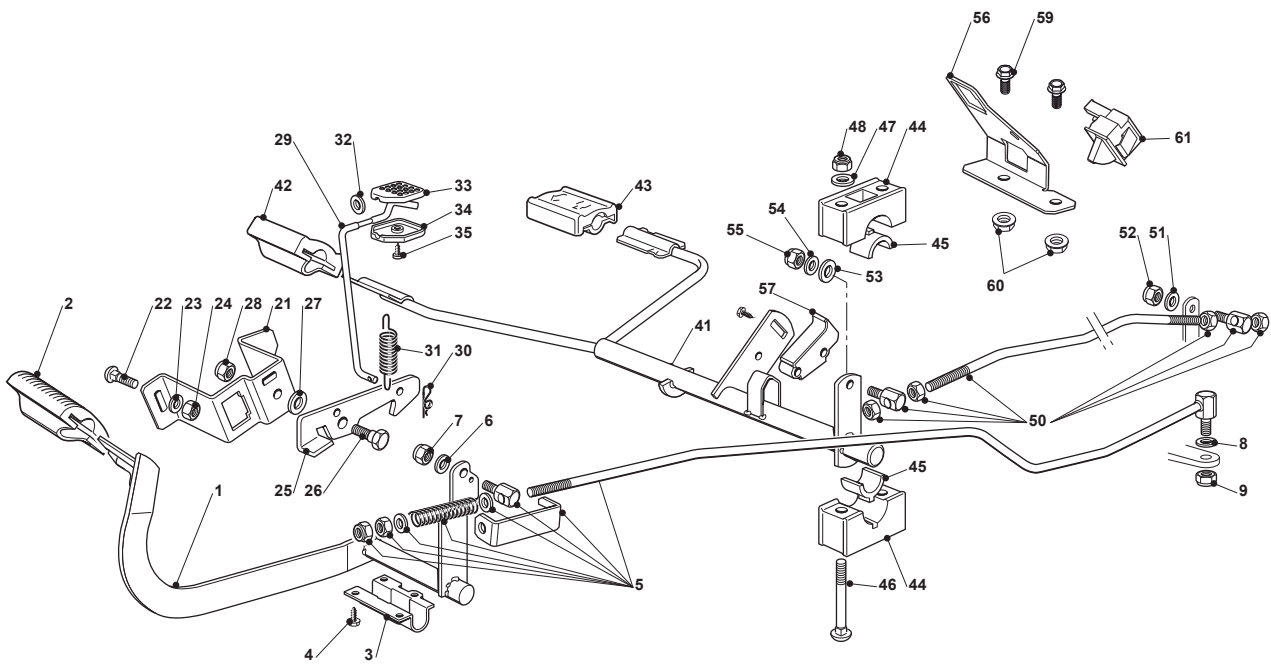

# TCX 102 HYDRO

Ride-on 102-122 cm Steering 15"

Issue 13 - 2016

Fig.	Q.ty	Part No	Description	Notes
66	1	122167840/0	Spacer	
67	1	112691200/0	Screw	
68	1	112293201/0	Nut	

Fig.	Q.ty	Part No	Description	Notes
61	1	382394853/OLC	Switch Ass.Y	
1	1	382500011/2	Pedal	
2	1	325110416/0	Clamp Cover	
3	1	325547081/2	Plate	
4	4	112731601/0	Screw	
5	1	382000582/0	Rod	
6	1	112521350/0	Washer	
7	1	112155000/0	Nut	
8	2	112521360/0	Washer	
9	1	112155000/0	Nut	
21	1	325785143/1	Support	
22	2	112815210/0	Screw	
23	1	112523040/0	Washer	
24	2	112154510/0	Nut	
25	1	325253001/0	Hook	
26	1	122524970/2	Fulcrum Pin	
27	1	325670011/0	Antifriction Washer	
28	1	112155000/0	Nut	
31	1	125430213/0	Spring	
36	1	125033034/0	Rod	
37	1	125394509/1	Knob	
38	1	112523020/0	Washer	
41	1	382000391/1	Drive Pedal	
42	1	325110417/0	Clamp Cover Front	
43	1	325110418/0	Clamp Cover Rear	
44	4	325785354/0	Support	
45	4	325034003/0	Brass	
46	4	112815271/0	Screw	
47	4	112523040/0	Washer	
48	4	112154510/0	Nut	
50	1	382000579/0	Rod	
51	1	112523040/0	Washer	
52	1	112154510/0	Nut	
53	1	112521360/0	Washer	
54	1	112523040/0	Washer	
55	1	112154510/0	Nut	
56	1	325785481/0	Micro Switch Bracket	
57	1	325060034/1	Cam	
58	1	112735404/0	Screw	
59	2	112793102/0	Screw	
60	2	112293201/0	Nut	
62	1	119410609/1LC	Micro Switch	
63	2	112735602/0	Screw	
64	2	112581100/0	Grower	
65	2	112290791/0	Nut	
66	2	112735110/0	Screw	
67	1	119410614/0	Microswitch	