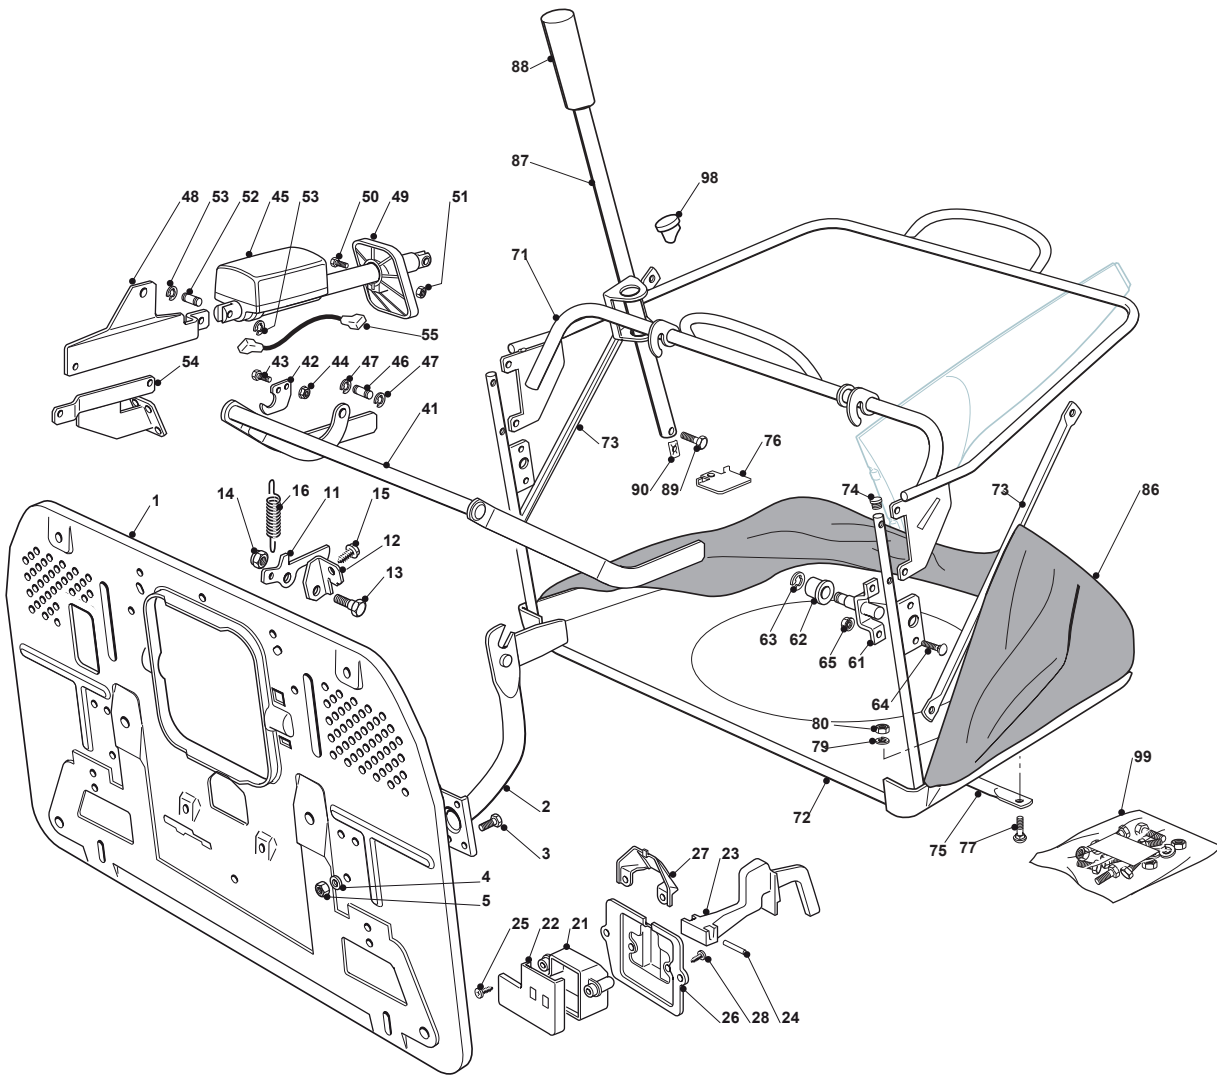

TCX 102 HYDRO

Ride-on 102-122 cm Grass-Catcher with Electrical Lifting

Issue 13 - 2016

Fig.	Q.ty	Part No	Description	Notes
89	1	112788800/0	Screw	
90	1	112157000/0	Nut	
98	1	325120232/0	Cap	
99	1	382180111/0	Outfit, Screws