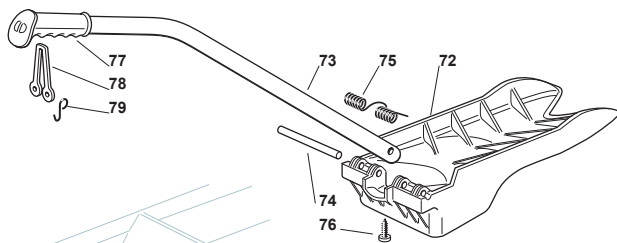

Fig.	Q.ty	Part No	Description	Notes
2	2	112521320/0	Washer	
3	2	112154330/0	Nut	
4	1	325031501/0	Deflector	
8	1	133340035/0	Fuse 15 A	for Electrical Lifting
8	1	133340036/0	Fuse 25 A	for Manual Lifting
8	1	133340040/0	Fuse 10 A	for Manual Lifting
9	2	133215000/0	Cover	for Manual Lifting
9	3	133215000/0	Cover	for Electrical Lifting
10	2	133500007/0	Fuse Carrier	for Manual Lifting
10	3	133500007/0	Fuse Carrier	for Electrical Lifting
12	1	118450072/0	Starting Switch	
13	1	118550136/0	Spacer	
14	1	118550135/0	Washer	
15	1	118400862/0	Ring Nut	
16	1	118210022/0	Starting Key	
17	1	118120002/1	Battery	
18	1	125430230/0	Spring	
31	3	119410615/0	Microswitch	
32	1	119410605/1	Microswitch	
36	1	118450060/1	Headlight Interrupt.	
38	1	118450068/0	Switch	
41	1	182040073/0	Lamp Holder	
42	2	133500030/0	Lamp Holder	
43	2	118459100/0	Lamp For Lights	
46	1	133500010/1	Plate	
47	1	112735170/0	Screw	
51	5	133320506/0	Fairlead	
52	1	133320504/0	Fairlead	
54	1	118564864/1	Protection	
55	1	125290001/0	Fuel Level Indicator	
11	1	182040203/0	Cables Ass.Y	for B&S-GGP-Kawasaki Engines
11	1	182040208/0	Cables Ass.Y	for Honda Engine
1	1	382722431/0	Cards + Guards (A)	"A"
1	1	382722432/0	Cards + Guards (B)	"B"
1	1	382722433/0	Cards + Guards (D)	"D"
1	1	382722434/0	Cards + Guards (C)	"C"