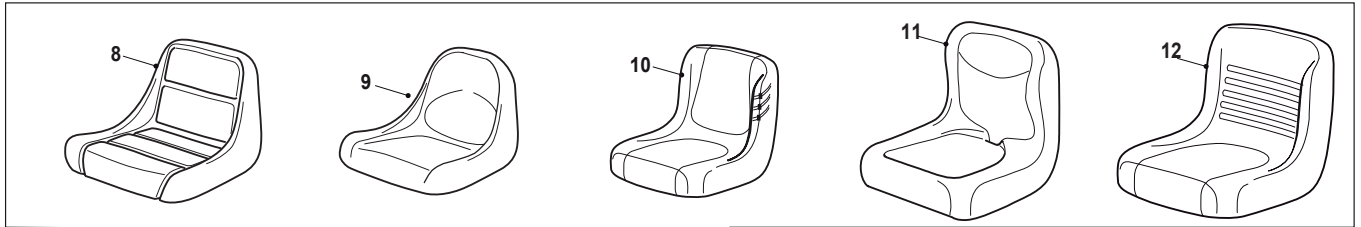

Fig.	Q.ty	Part No	Description	Notes
1	1	125961213/0	Steering Wheel	
2	1	125961214/1	Steering Wheel	Grey
2	1	125961217/1	Coated Steering Wheel Black Tc	Black
2	1	125961210/1	Steering Wheel	Black Coated
3	1	125961206/0	Steering Wheel	
4	1	325120231/0	Cap	
5	1	325580500/0	Cap	
6	1	325580501/0	Cap	
6	1	325580505/0	Cap	Specific for Mountfield
7	1	112620299/0	Elastic Pin	
8	1	125722450/1	Seat	
9	1	125722451/2	Seat	
10	1	125722459/0	Seat	
11	1	125722457/0	Seat	
12	1	125722471/0	Seat	Integral, Black
12	1	125722467/1	Seat	Confort, Black
13	4	112793102/0	Screw	
14	4	112583500/0	Grower	