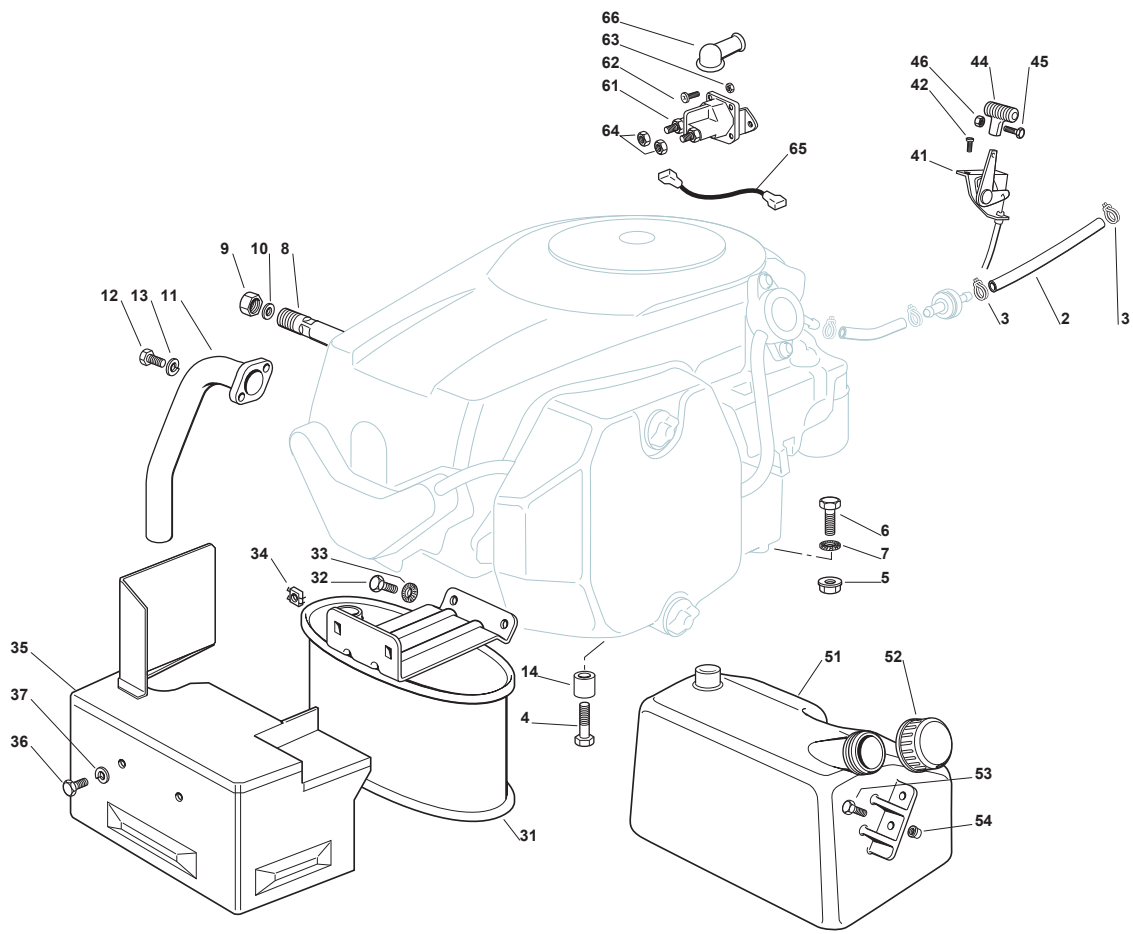

Fig.	Q.ty	Part No	Description	Notes
2	1	325869033/1	Fuel Tube	
3	2	118375051/1	Fair Led	
5	1	127598061/1	Oil Discharge Extension	
6	1	118737849/0	Plug	
7	1	118401001/1	Oil Seal	
8	4	125510028/1	Pin	
9	4	112154210/0	Nut	
10	1	127430561/0	Spring	
11	1	112691115/0	Screw	
12	2	112521350/0	Washer	
13	1	112293201/0	Nut	
14	1	118738243/0	Exhaust Discharge Tube Right	
15	1	118738244/0	Exhaust Discharge Tube Left	
16	4	112293201/0	Nut	
17	1	112540260/0	Grower	
32	2	112793102/0	Screw	
33	2	112540260/0	Grower	
34	1	182750003/0	Muffler Assy	
35	2	112360425/0	Nut	
36	1	382598051/0	Guard	
37	2	112792611/0	Screw	
38	2	112583500/0	Grower	
41	1	182000219/0	Accelerator	
42	2	125943012/0	Screw	
44	1	125394501/0	Knob	
45	1	112726388/0	Screw	
46	1	112290800/0	Nut	
48	1	125090007/0	Choke Control	
51	1	125735110/3	Tank	without Fuel Indicator
51	1	325735111/3	Tank	with Fuel Indicator
52	1	125795000/1	Fuel Cap	
53	2	112788910/0	Screw	
54	2	112500092/0	Rivet	
61	1	133567000/0	Relay	
62	2	112791500/0	Screw	
63	2	112521330/0	Washer	
64	2	112521330/0	Washer	
65	2	112582100/0	Grower	
66	2	112292100/0	Nut	