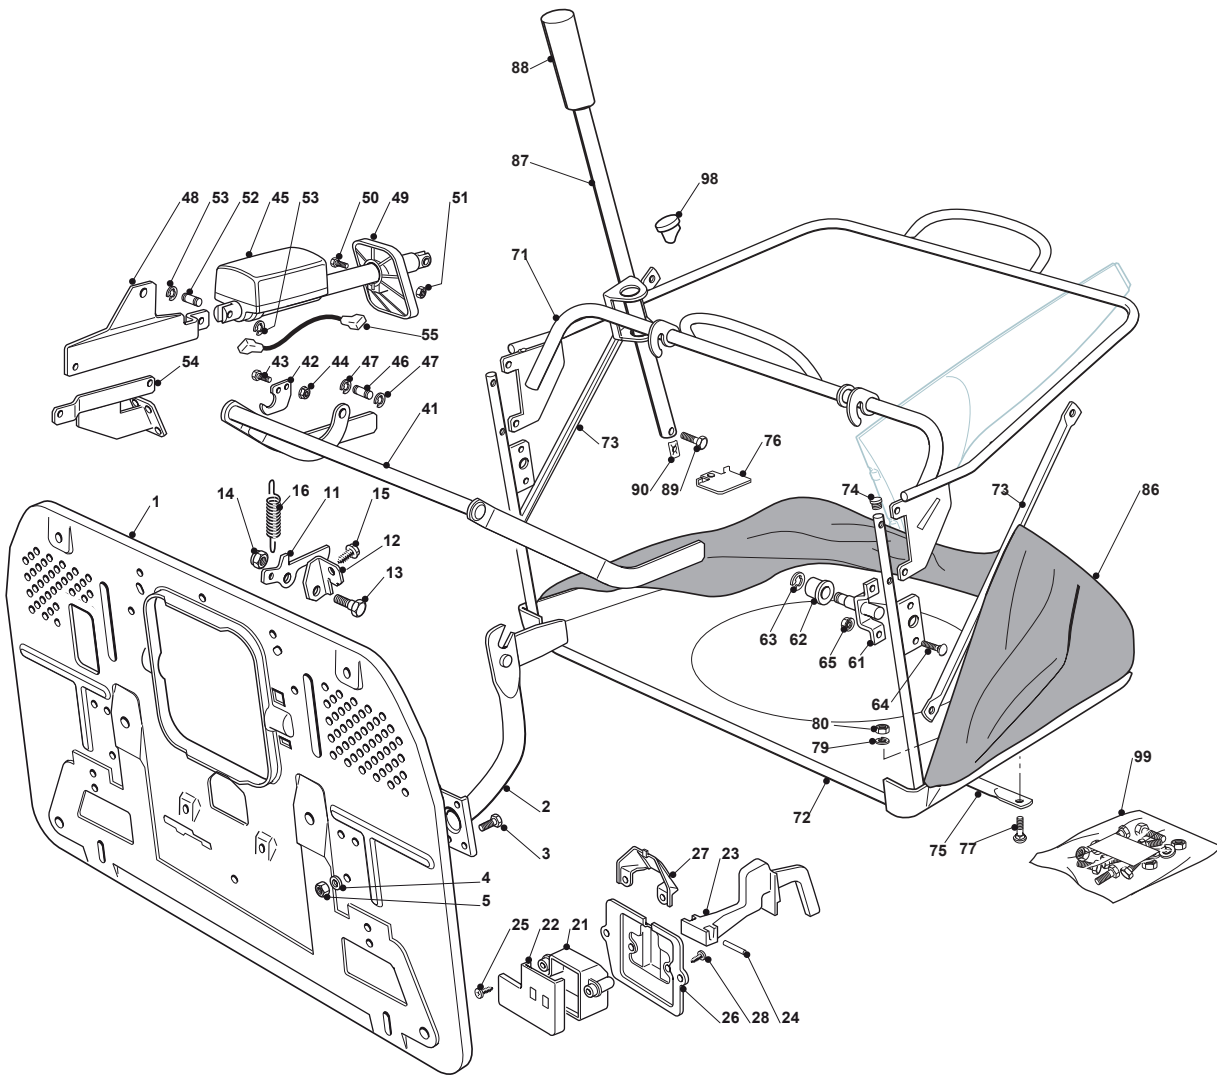

# TCX 102 HYDRO

Ride-on 102-122 cm Grass-Catcher with Electrical Lifting

Issue 13 - 2016

Fig.	Q.ty	Part No	Description	Notes
83	1	125394508/0	Knob	
84	1	112792099/0	Screw	
85	1	112154510/0	Nut	
86	1	382180045/0	Outfit, Screws	