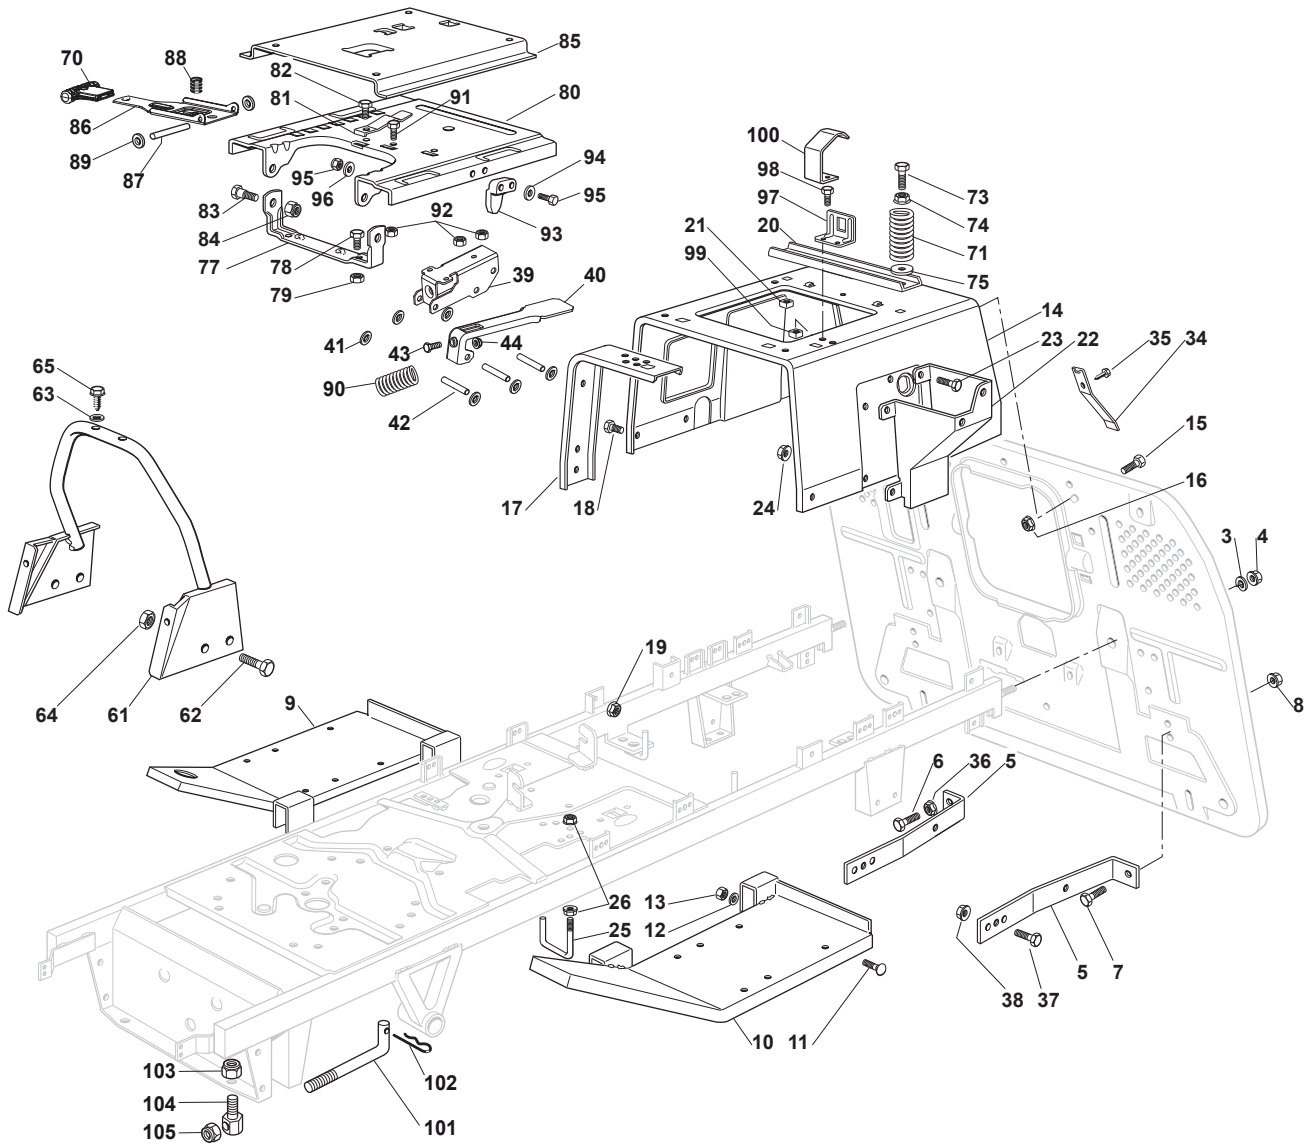

Fig.	Q.ty	Part No	Description	Notes
83	2	122524970/2	Fulcrum Pin	
84	2	112155010/0	Nut	
85	1	325785147/2	Seat Support	
86	1	325318109/1	Stop Lever	
87	1	125510000/0	Pin	
88	1	125430202/1	Spring	
89	2	112604897/0	Elastic Washer	
90	1	125430285/0	Spring	
91	1	112789000/0	Screw	
92	1	112154330/0	Nut	
93	1	325060049/0	Seat Switch Cam	
94	2	112815050/0	Screw	
95	4	112521320/0	Washer	
96	2	112154330/0	Nut	
97	1	325755025/1	Bracket	
98	2	112735110/0	Screw	
99	2	112437502/0	Plate	
100	1	325430255/0	Spring	
101	2	125510119/0	Tie Rod	
102	2	124487997/0	Cotter Pin	
103	2	112155000/0	Nut	
104	2	125510040/1	Pin	
105	2	112155000/0	Nut	

Fig.	Q.ty	Part No	Description	Notes
3	2	112585100/0	Washer	
4	2	112295200/0	Nut	
5	2	325774273/1	Stiffening	
6	1	112691100/0	Screw	
7	3	112793102/0	Screw	
8	4	112293201/0	Nut	
9	1	382510041/2	Right Footboard Support	
10	1	382510043/2	Left Footboard Support	
11	4	112815245/0	Screw	
12	4	112523040/0	Washer	
13	4	112154510/0	Nut	
14	1	325785133/5	Seat Support	
15	5	112791011/0	Screw	
16	5	112292102/0	Nut	
17	2	325650065/0	Stiffening	
18	6	112791011/0	Screw	
19	6	112292102/0	Nut	
20	1	325650067/0	Stiffening	
21	2	112360420/0	Nut	
22	1	325785137/1	Support	
23	4	112791011/0	Screw	
24	4	112292102/0	Nut	
25	1	125580019/0	Belt Guide Peg	
26	2	112292102/0	Nut	
34	1	125430238/1	Spring	
35	1	112731580/0	Screw	
36	1	112293200/0	Nut	
37	2	112793102/0	Screw	
38	2	112293201/0	Nut	
39	1	325774575/0	Fulcrum Clamp	
40	1	325318327/0	Lever	
41	6	112604896/0	Crown Fastener	
42	3	122517866/0	Pin	
43	1	112735661/0	Screw	
44	1	112154510/0	Nut	
61	1	382650045/0	Chassis	
62	4	112792611/0	Screw	
63	2	112521330/0	Washer	
64	4	112292102/0	Nut	
65	2	112731350/0	Screw	
70	1	322394505/0	Knob	
73	2	125943001/1	Screw	
74	2	112293201/0	Nut	
75	2	112523070/0	Washer	
77	1	382774207/0	Seat Clamp Support	
78	2	112792611/0	Screw	
79	2	112293201/0	Nut	
80	1	325785149/3	Fixed Seat Support	
81	1	125430203/1	Spring	
82	1	112731580/0	Screw	
83	2	122524970/2	Fulcrum Pin	