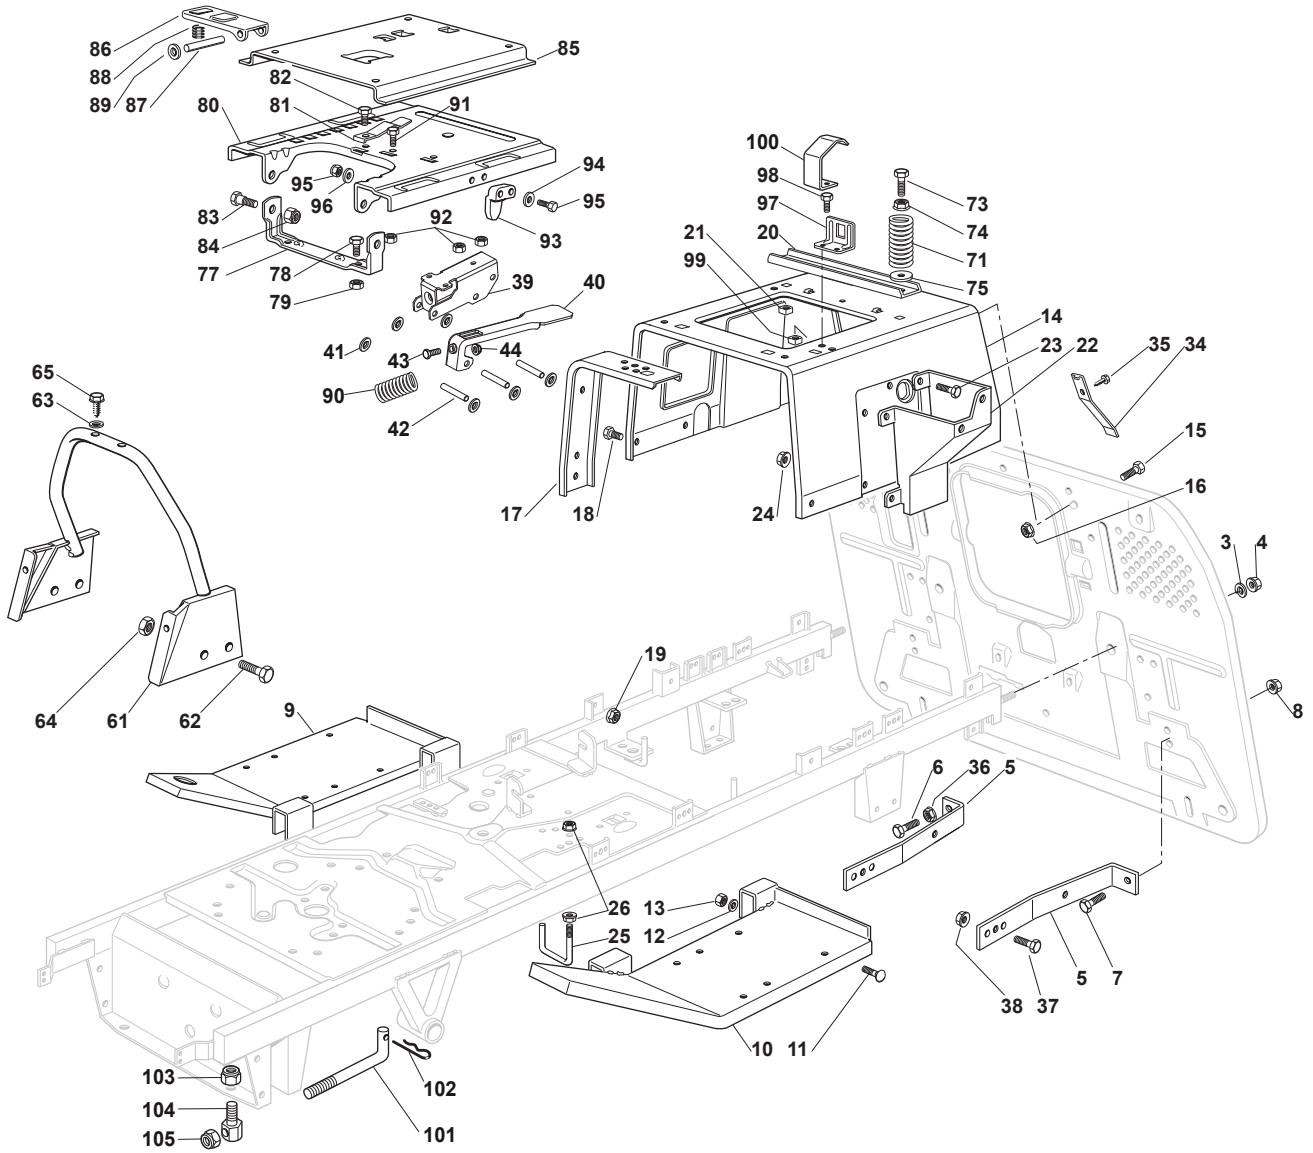

Fig.	Q.ty	Part No	Description	Notes
3	2	112585100/0	Washer	
4	2	112295200/0	Nut	
5	2	325774273/1	Stiffening	
6	1	112691100/0	Screw	
7	3	112793102/0	Screw	
8	4	112293201/0	Nut	
9	1	382510041/2	Right Footboard Support	
10	1	382510043/2	Left Footboard Support	
11	4	112815245/0	Screw	
12	4	112523040/0	Washer	
13	4	112154510/0	Nut	
14	1	325785133/5	Seat Support	
15	5	112791011/0	Screw	
16	5	112292102/0	Nut	
17	2	325650065/0	Stiffening	
18	6	112791011/0	Screw	
19	6	112292102/0	Nut	
20	1	325650067/0	Stiffening	
21	2	112360420/0	Nut	
22	1	325785137/1	Support	
23	4	112791011/0	Screw	
24	4	112292102/0	Nut	
25	1	125580019/0	Belt Guide Peg	
26	2	112292102/0	Nut	
34	1	125430238/1	Spring	
35	1	112731580/0	Screw	
36	1	112293200/0	Nut	
37	2	112793102/0	Screw	
38	2	112293201/0	Nut	
39	1	325774575/0	Fulcrum Clamp	
40	1	325318327/0	Lever	
41	6	112604896/0	Crown Fastener	
42	3	122517866/0	Pin	
43	1	112735661/0	Screw	
44	1	112154510/0	Nut	
61	1	382650045/0	Chassis	
62	4	112792611/0	Screw	
63	2	112521330/0	Washer	
64	4	112292102/0	Nut	
65	2	112731350/0	Screw	
71	2	125430205/1	Spring	For TC Version
71	2	125430257/1	Spring	For TX-TS Version
73	2	125943001/1	Screw	
74	2	112293201/0	Nut	
75	2	112523070/0	Washer	
77	1	382774207/0	Seat Clamp Support	
78	2	112792611/0	Screw	
79	2	112293201/0	Nut	
80	1	325785149/3	Fixed Seat Support	
81	1	125430203/1	Spring	
82	1	112731580/0	Screw