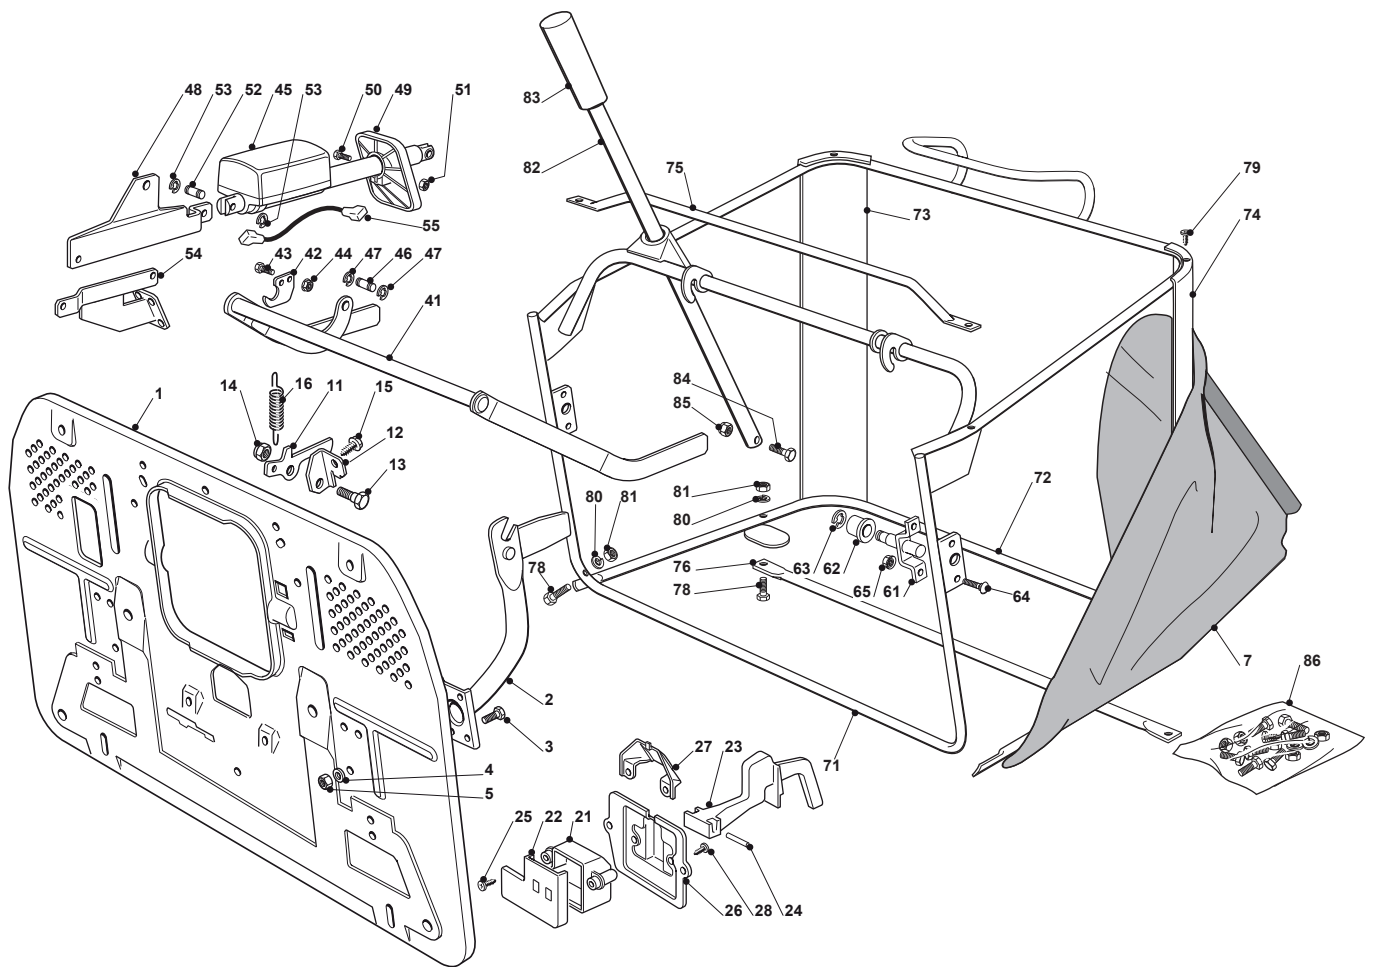

TCY 102 HYDRO

Ride-on 102-122 cm Grasscatcher

Issue 15 - 2016

Fig.	Q.ty	Part No	Description	Notes
83	1	125394508/0	Knob	
84	1	112792099/0	Screw	
85	1	112154510/0	Nut	
86	1	382180045/0	Outfit, Screws