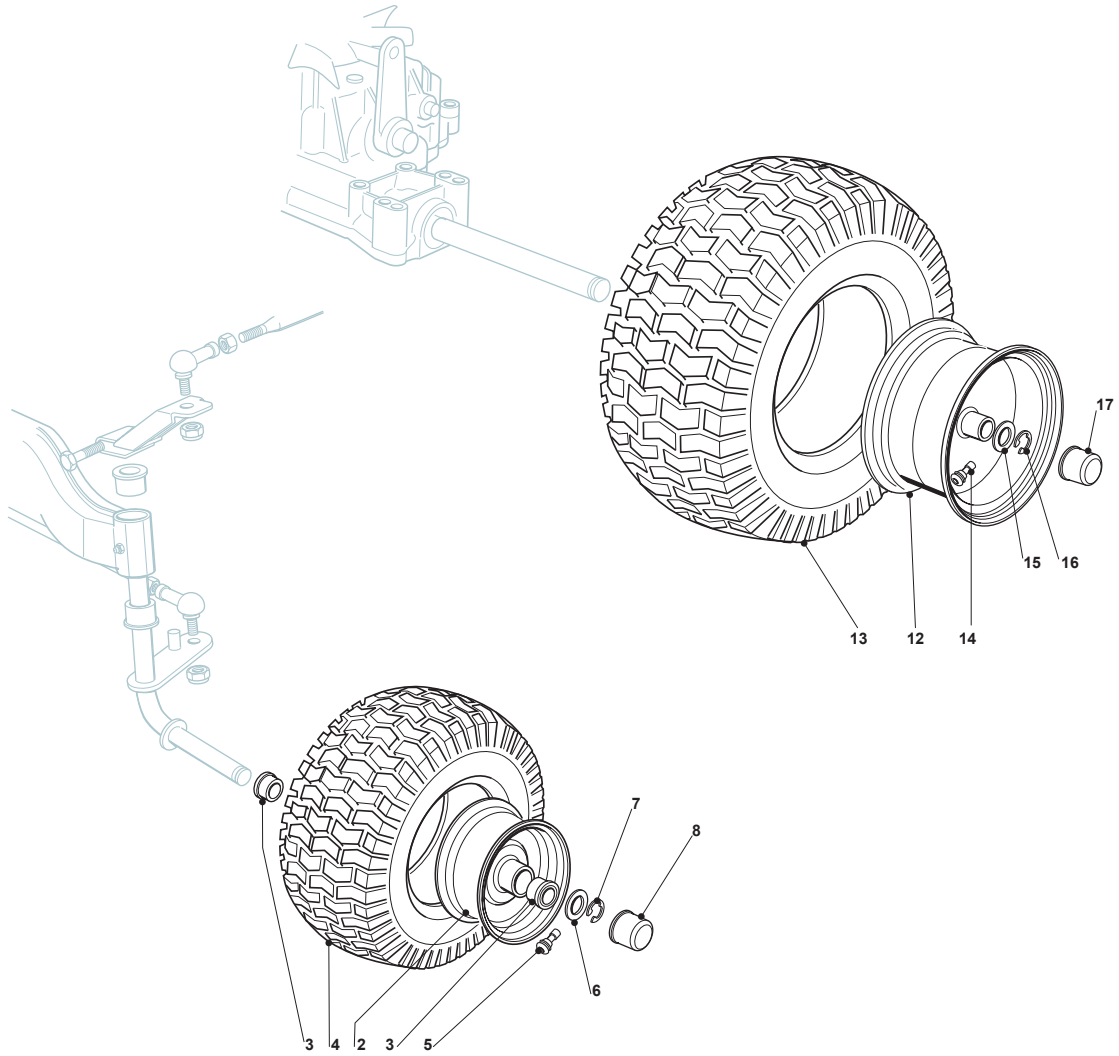

Fig.	Q.ty	Part No	Description	Notes
1	1	125961213/0	Steering Wheel	
2	1	125961214/1	Steering Wheel	Grey
2	1	125961217/1	Coated Steering Wheel Black Tc	Black
2	1	125961210/1	Steering Wheel	Black Coated
3	1	125961206/0	Steering Wheel	
4	1	325120231/0	Cap	
5	1	325580500/0	Cap	
6	1	325580501/0	Cap	
6	1	325580505/0	Cap	Specific for Mountfield
7	1	112620299/0	Elastic Pin	
8	1	125722450/1	Seat	
9	1	125722451/2	Seat	
10	1	125722459/0	Seat	
11	1	125722457/0	Seat	
12	1	125722471/0	Seat	Integral, Black
12	1	125722467/1	Seat	Confort, Black
13	4	112793102/0	Screw	
14	4	112583500/0	Grower	