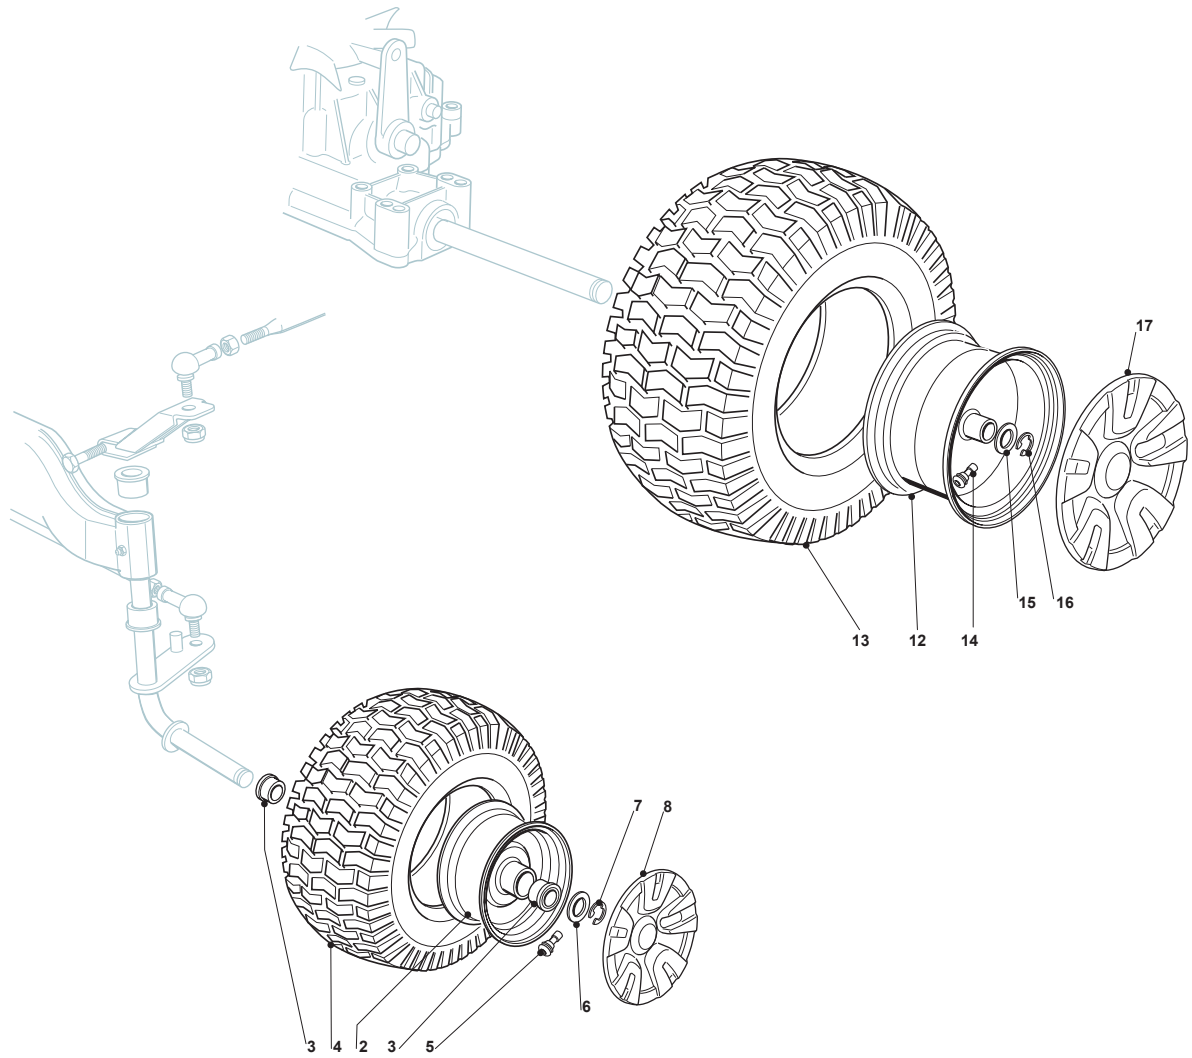

Fig.	Q.ty	Part No	Description	Notes
2	2	182000595/1	Rimm	4"X6" STARCO
2	2	182000598/0	Rimm	4"X6" FENGCHI
3	2	125122200/2	Bearing	
4	2	125590000/0	Front Tyre	13X5.00-6 CARLISLE
4	2	125590019/0	Tyre	P 512 Version
4	2	127590051/0	Tyre	15X5.00-6 CARLISLE
4	2	125590020/0	Tyre	15X6.00-6 PR2 TL P519 WANDA
5	2	125950000/0	Valve	
6	2	125670005/1	Washer	
7	2	112001000/0	Benzing Ring	
12	2	182000599/0	Rimm	7,5"X8" FENGCHI
13	2	125590001/0	Rear Tyre	18x850-8 CARLISLE
13	2	125590022/0	Tyre	18X8.50-8 PR2 TL P519 WANDA
14	2	125950000/0	Valve	
15	2	125670005/1	Washer	
16	2	112001010/0	Benzing Ring	
17	2	382110253/0	Wheel Cover	Grey
12	2	182000596/1	Rimm	7,5"X8" STARCO