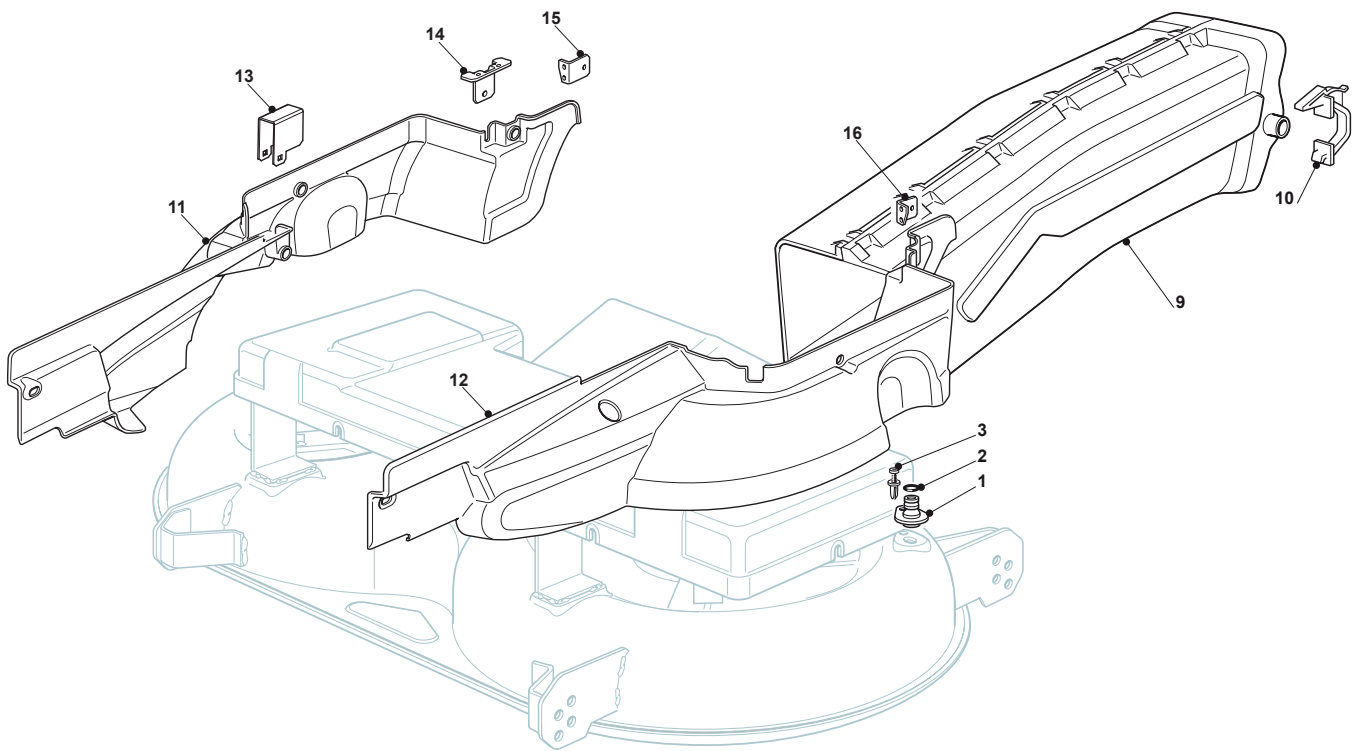

Fig.	Q.ty	Part No	Description	Notes
1	1	382564131/0	Cutting Plate Black	Black
1	1	382564132/0	Cutting Plate Red	Red
1	1	382564133/0	Cutting Plate Yellow	Yellow
1	1	382564153/0	Cutting Plate Grey	Grey
2	2	125033060/0	Washing Cutting Deck Connection	
3	2	119035000/0	Or Ring	
4	2	112500030/0	Rivet	
8	1	382207200/1	Flange Assy	
9	1	382207201/2	Support Shaft Tc	
10	1	125020800/1	Main Blade Shaft	
11	1	125020801/2	Secondary Blade Shaft	
13	4	119216032/0	Bearing	
14	2	325160501/0	Dust Cover Disc	
15	2	112609260/0	Seeger	
16	6	112818700/0	Screw	
17	6	112154210/0	Nut	
18	2	125463200/0	Blade Hub	
19	2	112139100/0	Key Ø 22.2	
20	1	182004348/0	Right Mulching Blade	
21	1	182004347/0	Left Blade Mulching, Winged	
22	2	125160503/0	Blade Hub Elastic Disc Lawntr.	
24	1	112735696/0	Screw	
25	1	112735697/1	Screw	
26	2	182700003/0	Anti Scalp Wheel	
27	2	125510072/0	Pin	
28	2	112692050/0	Screw	
29	2	112523060/0	Washer	
30	2	112293201/0	Nut	
31	2	182700004/0	Anti Scalp Wheel	
32	2	125510121/0	Pin	
33	2	122450115/0	Spring	
34	2	112000930/0	Benzing Ring	
41	1	182004341/1	Right Blade, Winged	
42	1	182004340/1	Left Blade, Winged	
51	1	325140100/0	Deflector	
52	2	112815210/0	Screw	
53	2	125038002/1	Bushing	
54	2	112154510/0	Nut	