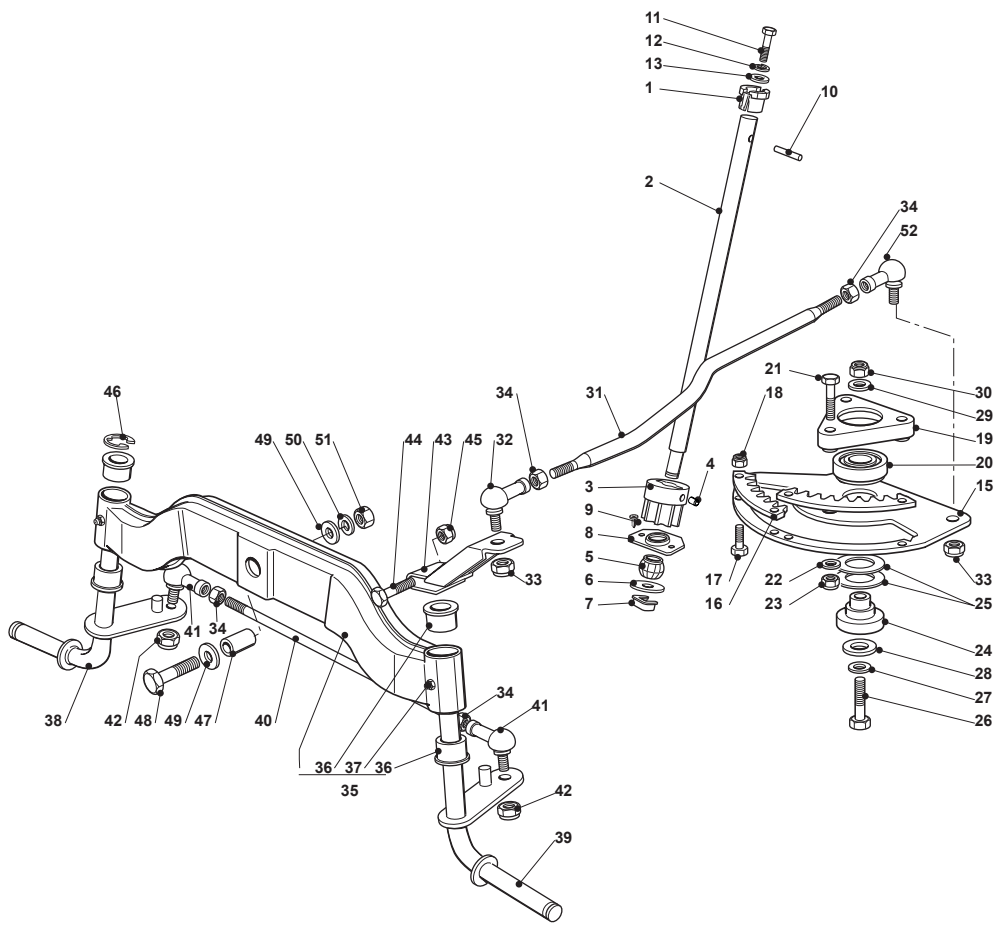

TCY 102 HYDRO

Ride-on 102-122 cm Body

Issue 15 - 2016

Fig.	Q.ty	Part No	Description	Notes
112	1	325599005/0	Left Profil	Black

Fig.	Q.ty	Part No	Description	Notes
1	1	325038004/0	Bushing	
2	1	125520010/0	Steering Column	
3	1	125570004/0	Pinion	
4	1	112714300/0	Dowel	
5	1	325743000/0	Joint	
6	1	112521370/0	Washer	
7	1	112436030/0	Plate	
8	1	325785213/1	Support	
9	2	112729601/1	Screw	
10	1	112620250/0	Pin	
11	1	112691800/0	Screw	
12	1	112583500/0	Grower	
13	1	112523060/0	Washer	
15	1	325735523/0	Steering Sector	
16	2	325150000/0	Rack	
17	4	112791213/1	Screw	
18	4	112154510/0	Nut	
19	1	325774453/0	Clamp	
20	1	119216047/0	Bearing	
21	3	112691100/0	Screw	
22	3	112523060/0	Washer	
23	3	112155000/0	Nut	
24	1	125510120/0	Support	
25	2	322672153/0	Antifriction Washer	
26	1	112692395/0	Screw	
27	1	112523080/0	Washer	
28	1	112521390/0	Washer	
29	1	112523080/0	Washer	
30	1	112156602/0	Nut	
31	1	125033003/1	Steering Rod	
32	2	122746600/0	Joint	
32	2	122746616/0	Joint	
33	2	122746609/0	Joint	
34	4	112156602/0	Nut	
35	1	382034001/3	Equalizer With Bush And Lubricator	
36	4	125034002/1	Bushing	
37	2	112379511/0	Grease Dispenser	
38	1	382230349/0	Right Stub Axle	
39	1	382230348/0	Left Stub Axle	
40	1	325840001/0	Tie Rod	
41	2	122746616/0	Joint	
42	2	112156602/0	Nut	
43	1	382318101/0	Lever Ass.Y	
44	1	112691700/0	Screw	
45	1	112155000/0	Nut	
46	1	112001000/0	Benzing Ring	
47	1	125160005/0	Spacer	
48	1	112694100/0	Screw	
49	2	112521390/0	Washer	
50	1	112587900/0	Grower	
51	1	112295800/0	Nut	