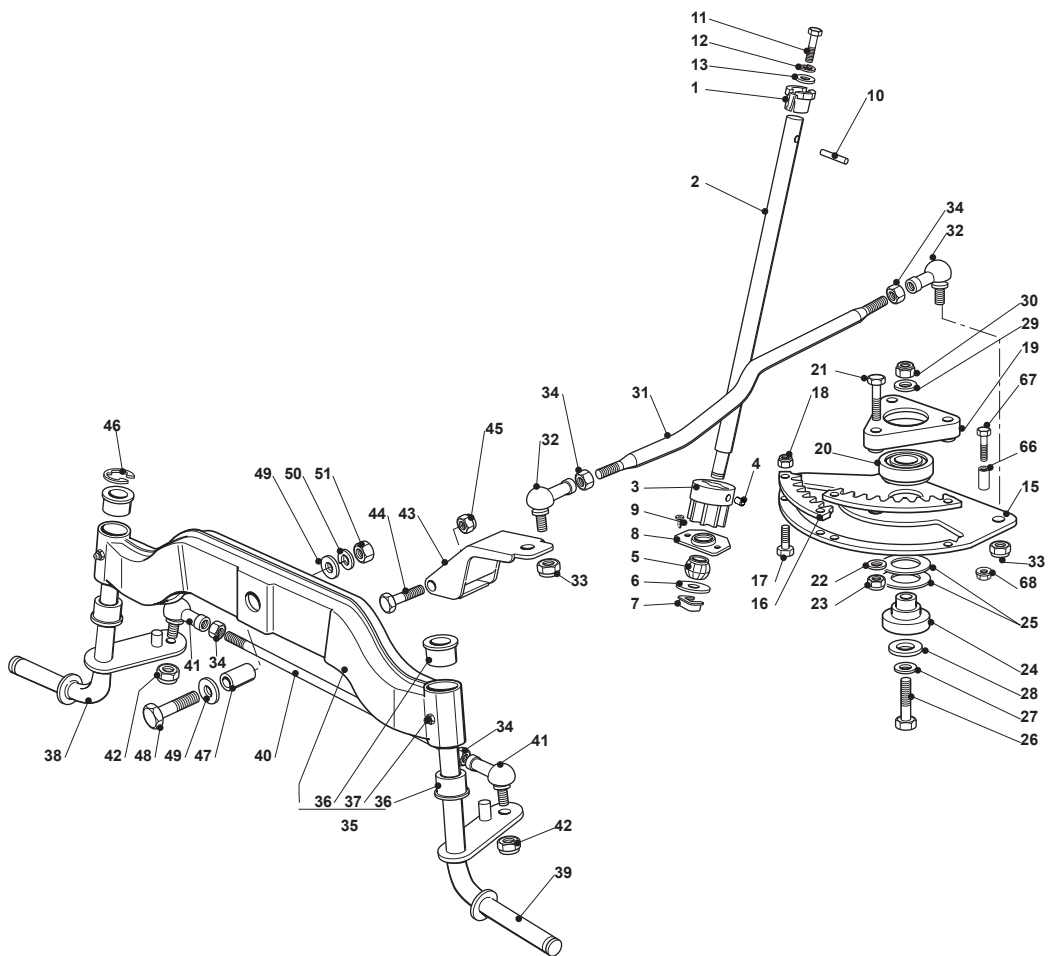

TCY 102 HYDRO

Ride-on 102-122 cm Steering - 13"

Issue 15 - 2016

Fig.	Q.ty	Part No	Description	Notes
52	2	122746616/0	Joint	

Fig.	Q.ty	Part No	Description	Notes
1	1	325038004/0	Bushing	
2	1	125520010/0	Steering Column	
3	1	125570004/0	Pinion	
4	1	112714300/0	Dowel	
5	1	325743000/0	Joint	
6	1	112521370/0	Washer	
7	1	112436030/0	Plate	
8	1	325785213/1	Support	
9	2	112729601/1	Screw	
10	1	112620250/0	Pin	
11	1	112691800/0	Screw	
12	1	112583500/0	Grower	
13	1	112523060/0	Washer	
15	1	325735523/0	Steering Sector	
16	2	325150000/0	Rack	
17	4	112791213/1	Screw	
18	4	112154510/0	Nut	
19	1	325774453/0	Clamp	
20	1	119216047/0	Bearing	
21	3	112691100/0	Screw	
22	3	112523060/0	Washer	
23	3	112155000/0	Nut	
24	1	125510120/0	Support	
25	2	322672153/0	Antifriction Washer	
26	1	112692395/0	Screw	
27	1	112523080/0	Washer	
28	1	112521390/0	Washer	
29	1	112523080/0	Washer	
30	1	112156602/0	Nut	
31	1	125033003/1	Steering Rod	
32	2	122746600/0	Joint	
32	2	122746616/0	Joint	
33	2	122746609/0	Joint	
34	4	112156602/0	Nut	
35	1	382034001/3	Equalizer With Bush And Lubricator	
36	4	125034002/1	Bushing	
37	2	112379511/0	Grease Dispenser	
38	1	382230361/0	Right Stub Axle	
39	1	382230359/0	Left Stub Axle	
40	1	325840001/0	Tie Rod	
41	2	122746616/0	Joint	
42	2	112156602/0	Nut	
43	1	382318185/0	Lever Ass.Y	
44	1	112692395/0	Screw	
45	1	112155000/0	Nut	
46	1	112001000/0	Benzing Ring	
47	1	125160005/0	Spacer	
48	1	112694100/0	Screw	
49	2	112521390/0	Washer	
50	1	112587900/0	Grower	
51	1	112295800/0	Nut	