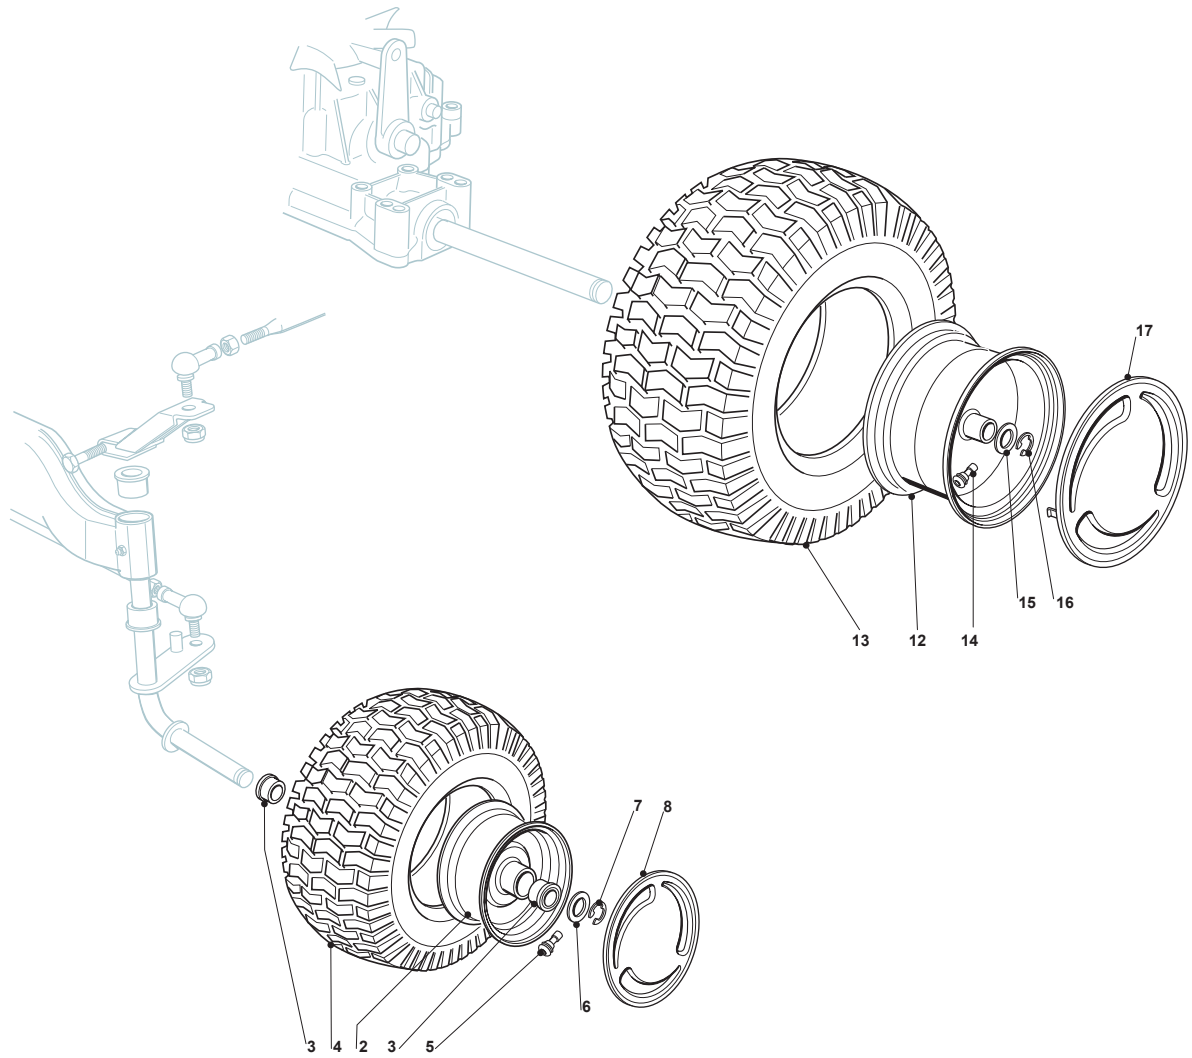

Fig.	Q.ty	Part No	Description	Notes
2	2	182000595/1	Rimm	4"X6" STARCO
2	2	182000598/0	Rimm	4"X6" FENGCHI
3	2	125122200/2	Bearing	
4	2	125590000/0	Front Tyre	13X5.00-6 CARLISLE
4	2	125590019/0	Tyre	P 512 Version
4	2	127590051/0	Tyre	15X5.00-6 CARLISLE
4	2	125590020/0	Tyre	15X6.00-6 PR2 TL P519 WANDA
5	2	125950000/0	Valve	
6	2	125670005/1	Washer	
7	2	112001000/0	Benzing Ring	
12	2	182000599/0	Rimm	7,5"X8" FENGCHI
13	2	125590001/0	Rear Tyre	18x850-8 CARLISLE
13	2	125590022/0	Tyre	18X8.50-8 PR2 TL P519 WANDA
14	2	125950000/0	Valve	
15	2	125670005/1	Washer	
16	2	112001010/0	Benzing Ring	
17	2	382110253/0	Wheel Cover	Grey
12	2	182000596/1	Rimm	7,5"X8" STARCO