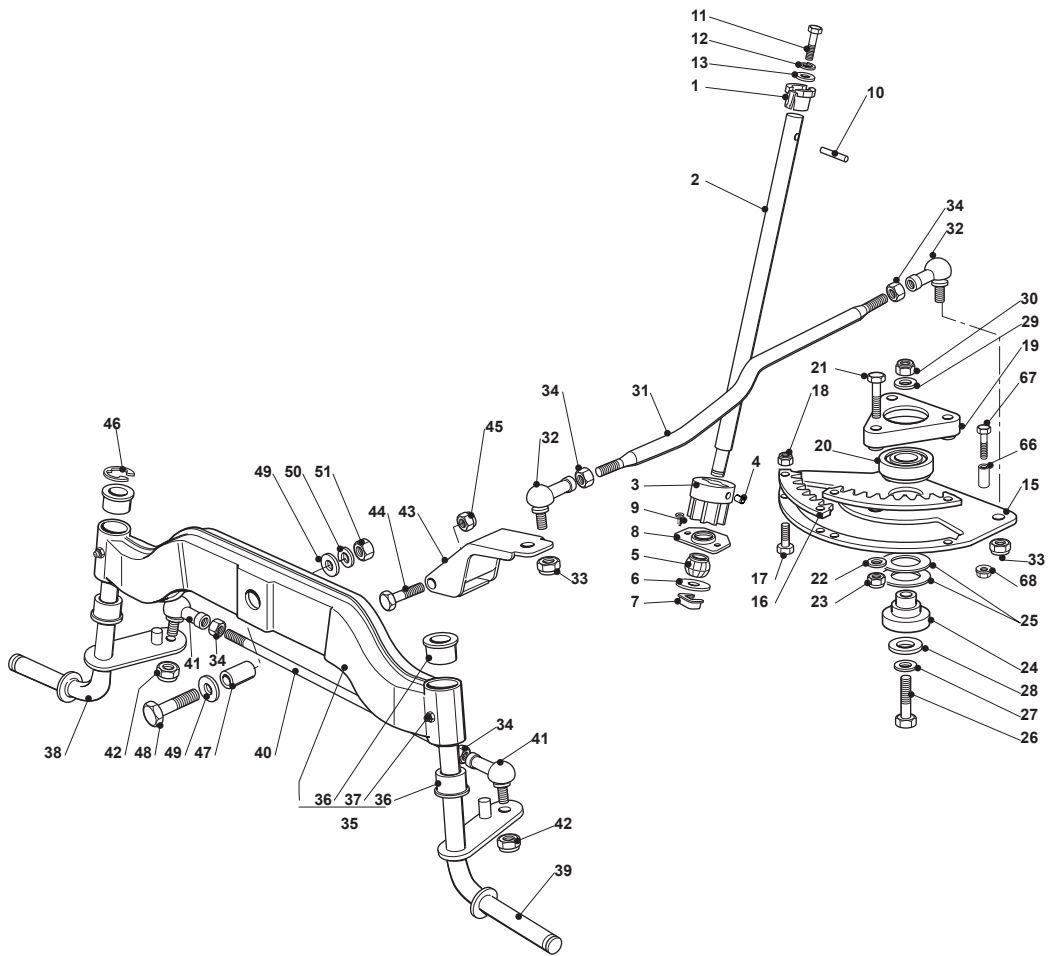

TCY 102 HYDRO

Ride-on 102-122 cm Steering - 13"

Issue 15 - 2016

Fig.	Q.ty	Part No	Description	Notes
52	2	122746616/0	Joint	

Fig.	Q.ty	Part No	Description	Notes
1	1	325038004/0	Bushing	
2	1	125520010/0	Steering Column	
3	1	125570004/0	Pinion	
4	1	112714300/0	Dowel	
5	1	325743000/0	Joint	
6	1	112521370/0	Washer	
7	1	112436030/0	Plate	
8	1	325785213/1	Support	
9	2	112729601/1	Screw	
10	1	112620250/0	Pin	
11	1	112691800/0	Screw	
12	1	112583500/0	Grower	
13	1	112523060/0	Washer	
15	1	325735523/0	Steering Sector	
16	2	325150000/0	Rack	
17	4	112791213/1	Screw	
18	4	112154510/0	Nut	
19	1	325774453/0	Clamp	
20	1	119216047/0	Bearing	
21	3	112691100/0	Screw	
22	3	112523060/0	Washer	
23	3	112155000/0	Nut	
24	1	125510120/0	Support	
25	2	322672153/0	Antifriction Washer	
26	1	112692395/0	Screw	
27	1	112523080/0	Washer	
28	1	112521390/0	Washer	
29	1	112523080/0	Washer	
30	1	112156602/0	Nut	
31	1	125033003/1	Steering Rod	
32	2	122746600/0	Joint	
32	2	122746616/0	Joint	
33	2	122746609/0	Joint	
34	4	112156602/0	Nut	
35	1	382034001/3	Equalizer With Bush And Lubricator	
36	4	125034002/1	Bushing	
37	2	112379511/0	Grease Dispenser	
38	1	382230361/0	Right Stub Axle	
39	1	382230359/0	Left Stub Axle	
40	1	325840001/0	Tie Rod	
41	2	122746616/0	Joint	
42	2	112156602/0	Nut	
43	1	382318185/0	Lever Ass.Y	
44	1	112692395/0	Screw	
45	1	112155000/0	Nut	
46	1	112001000/0	Benzing Ring	
47	1	125160005/0	Spacer	
48	1	112694100/0	Screw	
49	2	112521390/0	Washer	
50	1	112587900/0	Grower	
51	1	112295800/0	Nut	