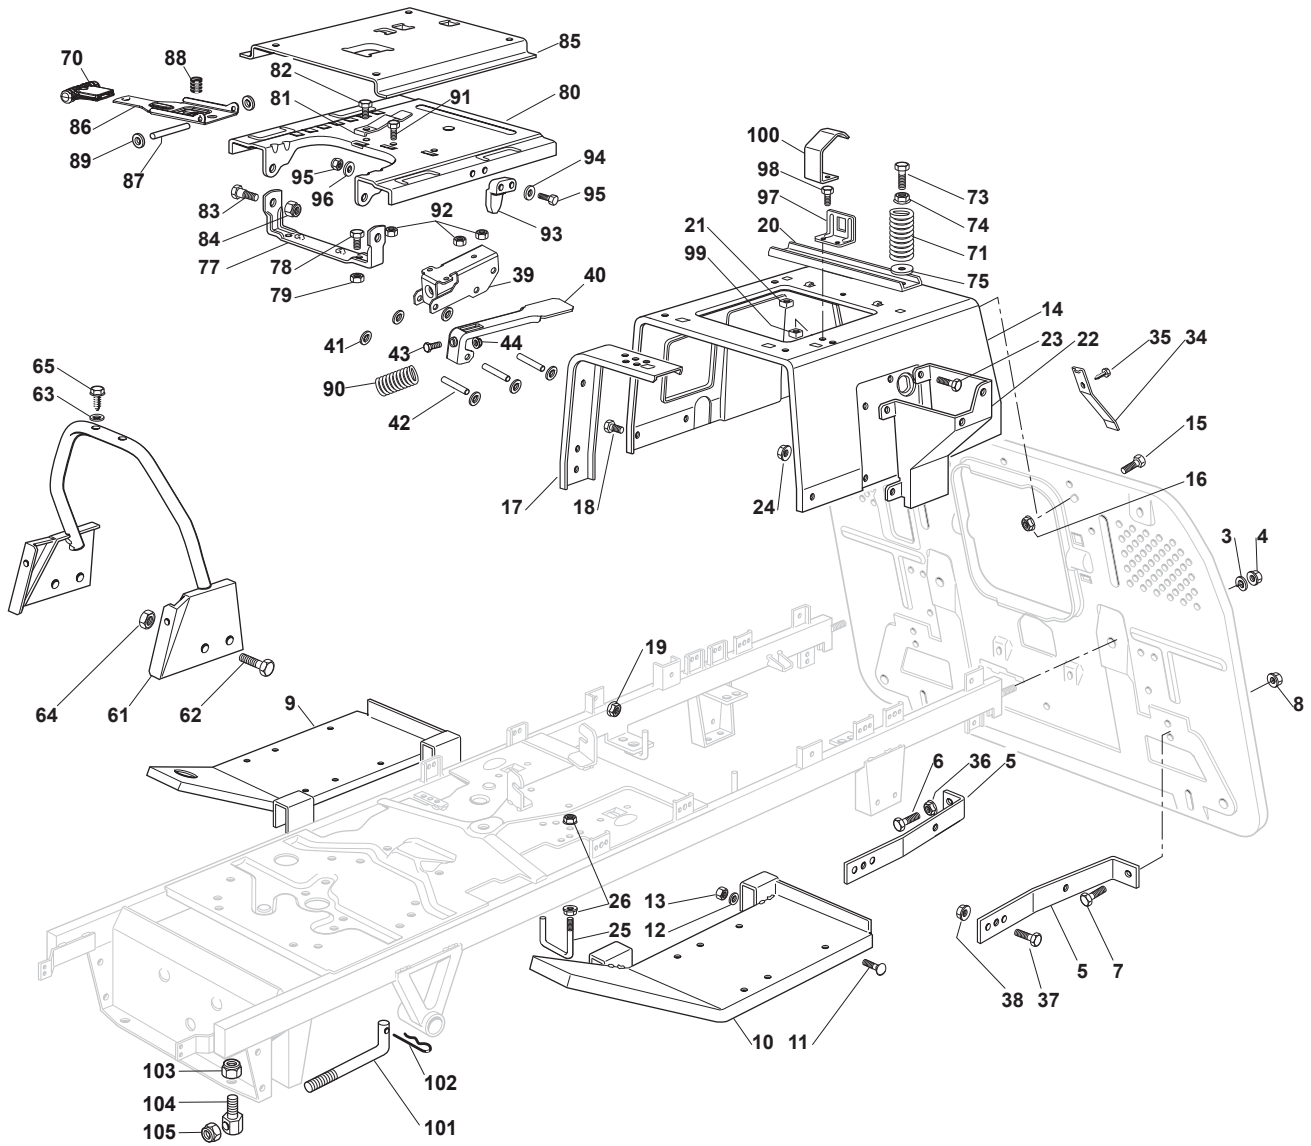

Fig.	Q.ty	Part No	Description	Notes
83	2	122524970/2	Fulcrum Pin	
84	2	112155010/0	Nut	
85	1	325785147/2	Seat Support	
86	1	325318109/1	Stop Lever	
87	1	125510000/0	Pin	
88	1	125430202/1	Spring	
89	2	112604897/0	Elastic Washer	
90	1	125430285/0	Spring	
91	1	112789000/0	Screw	
92	1	112154330/0	Nut	
93	1	325060049/0	Seat Switch Cam	
94	2	112815050/0	Screw	
95	4	112521320/0	Washer	
96	2	112154330/0	Nut	
97	1	325755025/1	Bracket	
98	2	112735110/0	Screw	
99	2	112437502/0	Plate	
100	1	325430255/0	Spring	
101	2	125510119/0	Tie Rod	
102	2	124487997/0	Cotter Pin	
103	2	112155000/0	Nut	
104	2	125510040/1	Pin	
105	2	112155000/0	Nut	

Fig.	Q.ty	Part No	Description	Notes
3	2	112585100/0	Washer	
4	2	112295200/0	Nut	
5	2	325774273/1	Stiffening	
6	1	112691100/0	Screw	
7	3	112793102/0	Screw	
8	4	112293201/0	Nut	
9	1	382510041/2	Right Footboard Support	
10	1	382510043/2	Left Footboard Support	
11	4	112815245/0	Screw	
12	4	112523040/0	Washer	
13	4	112154510/0	Nut	
14	1	325785133/5	Seat Support	
15	5	112791011/0	Screw	
16	5	112292102/0	Nut	
17	2	325650065/0	Stiffening	
18	6	112791011/0	Screw	
19	6	112292102/0	Nut	
20	1	325650067/0	Stiffening	
21	2	112360420/0	Nut	
22	1	325785137/1	Support	
23	4	112791011/0	Screw	
24	4	112292102/0	Nut	
25	1	125580019/0	Belt Guide Peg	
26	2	112292102/0	Nut	
34	1	125430238/1	Spring	
35	1	112731580/0	Screw	
36	1	112293200/0	Nut	
37	2	112793102/0	Screw	
38	2	112293201/0	Nut	
39	1	325774575/0	Fulcrum Clamp	
40	1	325318327/0	Lever	
41	6	112604896/0	Crown Fastener	
42	3	122517866/0	Pin	
43	1	112735661/0	Screw	
44	1	112154510/0	Nut	
61	1	382650045/0	Chassis	
62	4	112792611/0	Screw	
63	2	112521330/0	Washer	
64	4	112292102/0	Nut	
65	2	112731350/0	Screw	
70	1	322394505/0	Knob	
73	2	125943001/1	Screw	
74	2	112293201/0	Nut	
75	2	112523070/0	Washer	
77	1	382774207/0	Seat Clamp Support	
78	2	112792611/0	Screw	
79	2	112293201/0	Nut	
80	1	325785149/3	Fixed Seat Support	
81	1	125430203/1	Spring	
82	1	112731580/0	Screw	
83	2	122524970/2	Fulcrum Pin	