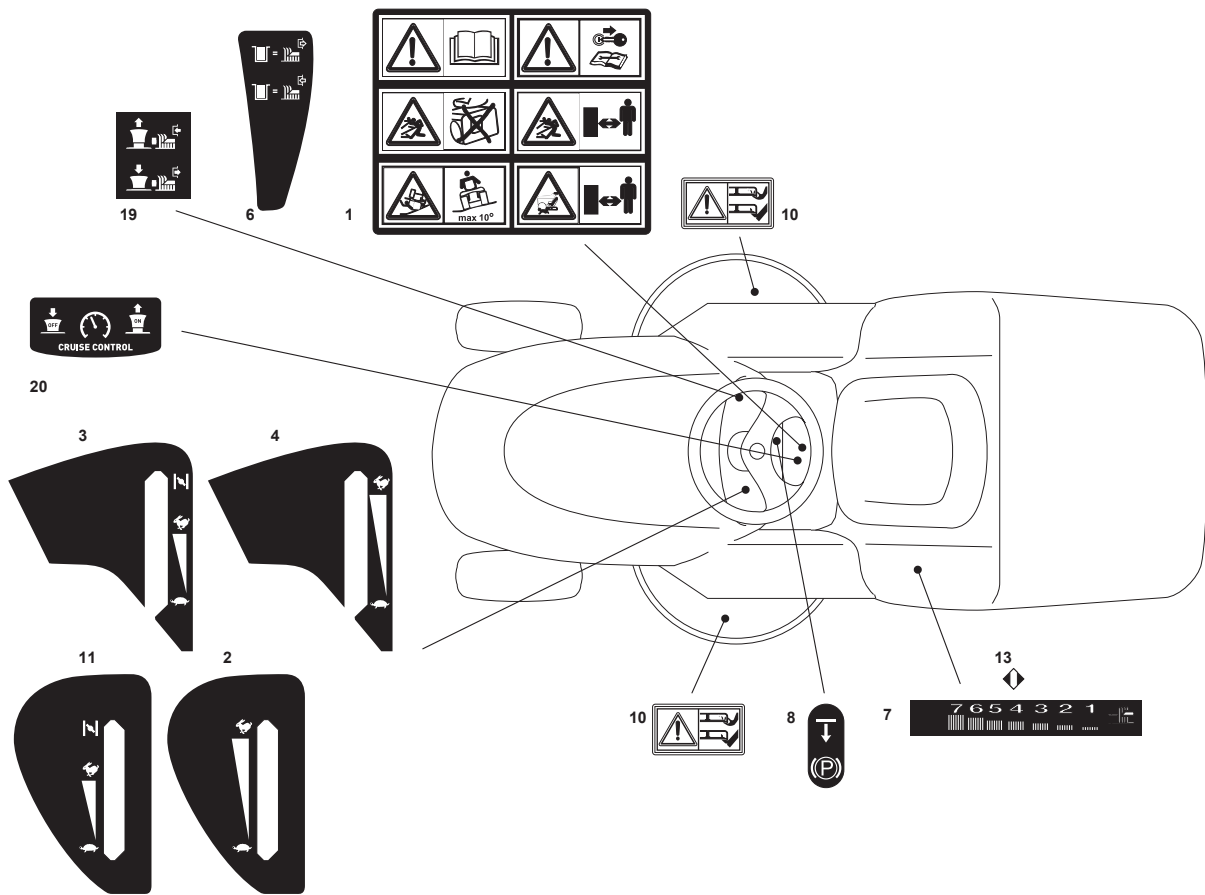

Fig.	Q.ty	Part No	Description	Notes
2	1	382400003/1	Ejection Guard	
3	1	325869043/0	Rear Support	
4	2	118566112/0	Polyethylene Push Road Ivars D=20inch	
5	2	112689515/0	Screw	
6	2	112154510/0	Nut	
7	2	125510022/0	Pin	
8	2	124487998/0	Cotter Pin	
9	1	124487999/0	Spring Pin	
22	1	125519997/1	Front Weight Tc	
23	3	112760520/0	Screw	
24	3	112155000/0	Nut	
42	1	382735502/0	Bracket	
43	1	325774213/0	Bracket	
44	1	382033105/1	Rod	
45	1	125510021/1	Hitch Pin	
46	2	124487999/0	Spring Pin	
51	1	182180050/0	Battery Charger	CE Plugg
51	1	182180052/0	Battery Charger	UK Plugg
72	1	325140097/0	Deflector	
73	1	325394005/0	Handle	
74	1	125510077/0	Pin	
75	1	125430245/0	Spring	
76	1	112735405/0	Screw	
77	1	325280000/1	Handgrip	
78	1	125840011/1	Tie Rod	
79	2	125253004/0	Mulch.Kit Fixing Hook	