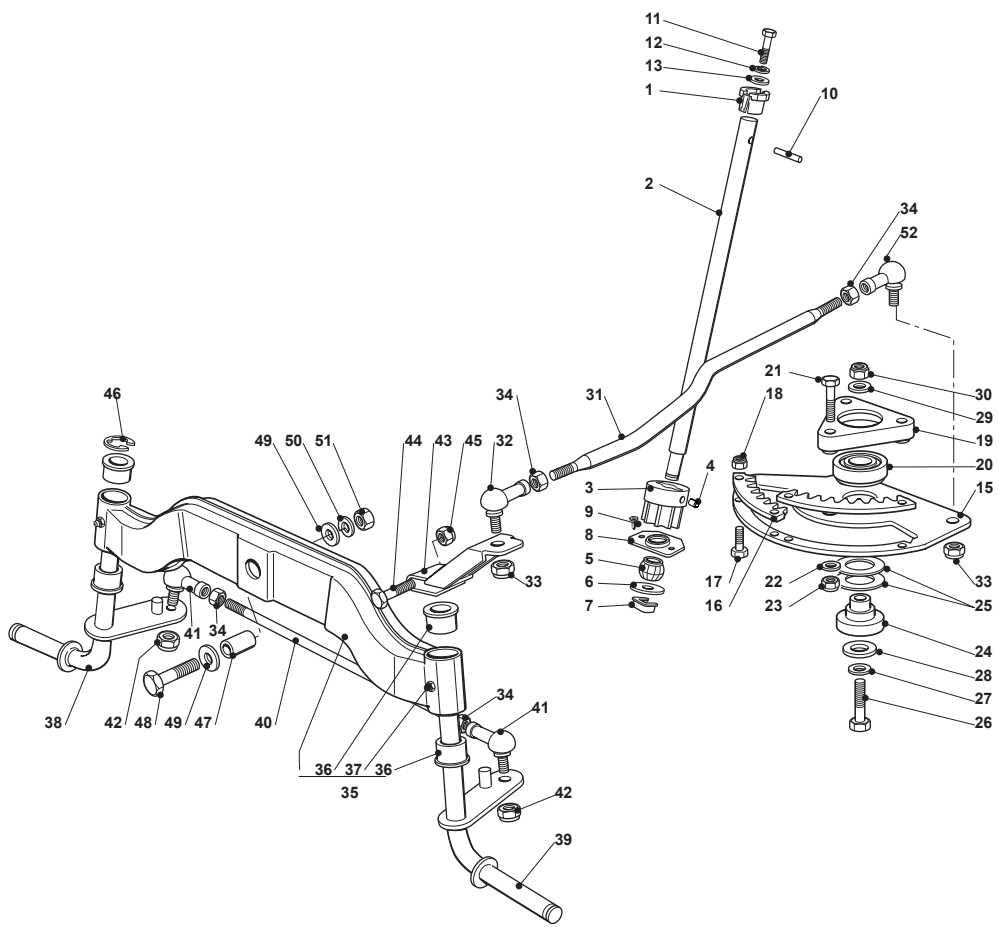

TCY 102 HYDRO

Ride-on 102-122 cm Body

Issue 15 - 2016

Fig.	Q.ty	Part No	Description	Notes
112	1	325599005/0	Left Profil	Black

Fig.	Q.ty	Part No	Description	Notes
1	1	325038004/0	Bushing	
2	1	125520010/0	Steering Column	
3	1	125570004/0	Pinion	
4	1	112714300/0	Dowel	
5	1	325743000/0	Joint	
6	1	112521370/0	Washer	
7	1	112436030/0	Plate	
8	1	325785213/1	Support	
9	2	112729601/1	Screw	
10	1	112620250/0	Pin	
11	1	112691800/0	Screw	
12	1	112583500/0	Grower	
13	1	112523060/0	Washer	
15	1	325735523/0	Steering Sector	
16	2	325150000/0	Rack	
17	4	112791213/1	Screw	
18	4	112154510/0	Nut	
19	1	325774453/0	Clamp	
20	1	119216047/0	Bearing	
21	3	112691100/0	Screw	
22	3	112523060/0	Washer	
23	3	112155000/0	Nut	
24	1	125510120/0	Support	
25	2	322672153/0	Antifriction Washer	
26	1	112692395/0	Screw	
27	1	112523080/0	Washer	
28	1	112521390/0	Washer	
29	1	112523080/0	Washer	
30	1	112156602/0	Nut	
31	1	125033003/1	Steering Rod	
32	2	122746600/0	Joint	
32	2	122746616/0	Joint	
33	2	122746609/0	Joint	
34	4	112156602/0	Nut	
35	1	382034001/3	Equalizer With Bush And Lubricator	
36	4	125034002/1	Bushing	
37	2	112379511/0	Grease Dispenser	
38	1	382230349/0	Right Stub Axle	
39	1	382230348/0	Left Stub Axle	
40	1	325840001/0	Tie Rod	
41	2	122746616/0	Joint	
42	2	112156602/0	Nut	
43	1	382318101/0	Lever Ass.Y	
44	1	112691700/0	Screw	
45	1	112155000/0	Nut	
46	1	112001000/0	Benzing Ring	
47	1	125160005/0	Spacer	
48	1	112694100/0	Screw	
49	2	112521390/0	Washer	
50	1	112587900/0	Grower	
51	1	112295800/0	Nut	