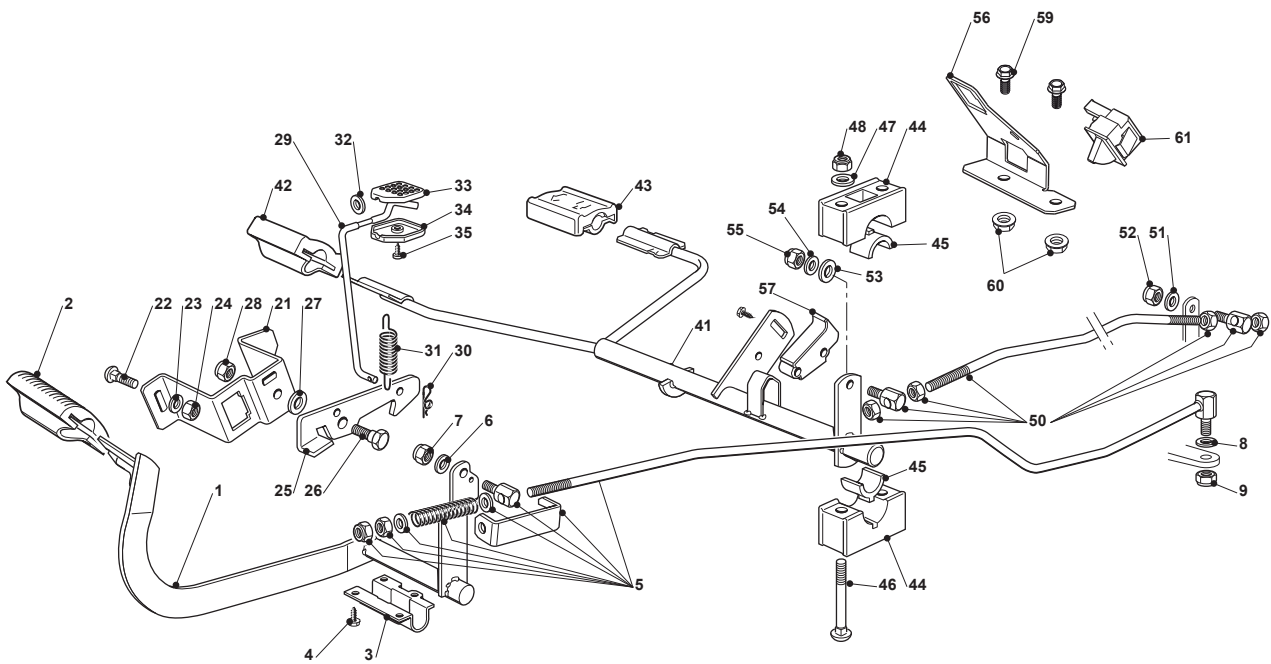

TCY 102 HYDRO

Ride-on 102-122 cm Steering - 15"

Issue 15 - 2016

Fig.	Q.ty	Part No	Description	Notes
66	1	122167840/0	Spacer	
67	1	112691200/0	Screw	
68	1	112293201/0	Nut	

Fig.	Q.ty	Part No	Description	Notes
61	1	382394853/OLC	Switch Ass.Y	
1	1	382500011/2	Pedal	
2	1	325110416/0	Clamp Cover	
3	1	325547081/2	Plate	
4	4	112731601/0	Screw	
5	1	382000582/0	Rod	
6	1	112521350/0	Washer	
7	1	112155000/0	Nut	
8	2	112521360/0	Washer	
9	1	112155000/0	Nut	
21	1	325785143/1	Support	
22	2	112815210/0	Screw	
23	1	112523040/0	Washer	
24	2	112154510/0	Nut	
25	1	325253001/0	Hook	
26	1	122524970/2	Fulcrum Pin	
27	1	325670011/0	Antifriction Washer	
28	1	112155000/0	Nut	
31	1	125430213/0	Spring	
36	1	125033034/0	Rod	
37	1	125394509/1	Knob	
38	1	112523020/0	Washer	
41	1	382000391/1	Drive Pedal	
42	1	325110417/0	Clamp Cover Front	
43	1	325110418/0	Clamp Cover Rear	
44	4	325785354/0	Support	
45	4	325034003/0	Brass	
46	4	112815271/0	Screw	
47	4	112523040/0	Washer	
48	4	112154510/0	Nut	
50	1	382000579/0	Rod	
51	1	112523040/0	Washer	
52	1	112154510/0	Nut	
53	1	112521360/0	Washer	
54	1	112523040/0	Washer	
55	1	112154510/0	Nut	
56	1	325785481/0	Micro Switch Bracket	
57	1	325060034/1	Cam	
58	1	112735404/0	Screw	
59	2	112793102/0	Screw	
60	2	112293201/0	Nut	
62	1	119410609/1LC	Micro Switch	
63	2	112735602/0	Screw	
64	2	112581100/0	Grower	
65	2	112290791/0	Nut	
66	2	112735110/0	Screw	
67	1	119410614/0	Microswitch	