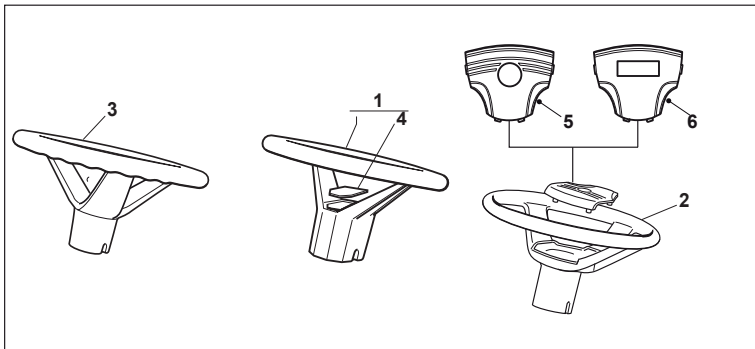

TCY 102 HYDRO

Ride-on 102-122 cm Labels

Issue 15 - 2016

Fig.	Q.ty	Part No	Description	Notes
1	1	114357428/1	Label	
2	1	114356756/2	Throttle Label	
3	1	114356177/2	Throttle Label	
4	1	114356184/3	Throttle Label	
6	1	114357967/0	Label	
7	1	114357905/0	Label	
8	1	114357526/1	Label	
10	2	114356699/1	Label	
11	1	114356754/1	Throttle Label	
13	1	114357913/0	Label	
19	1	114360912/0	Label	
20	1	114365612/0	Label	