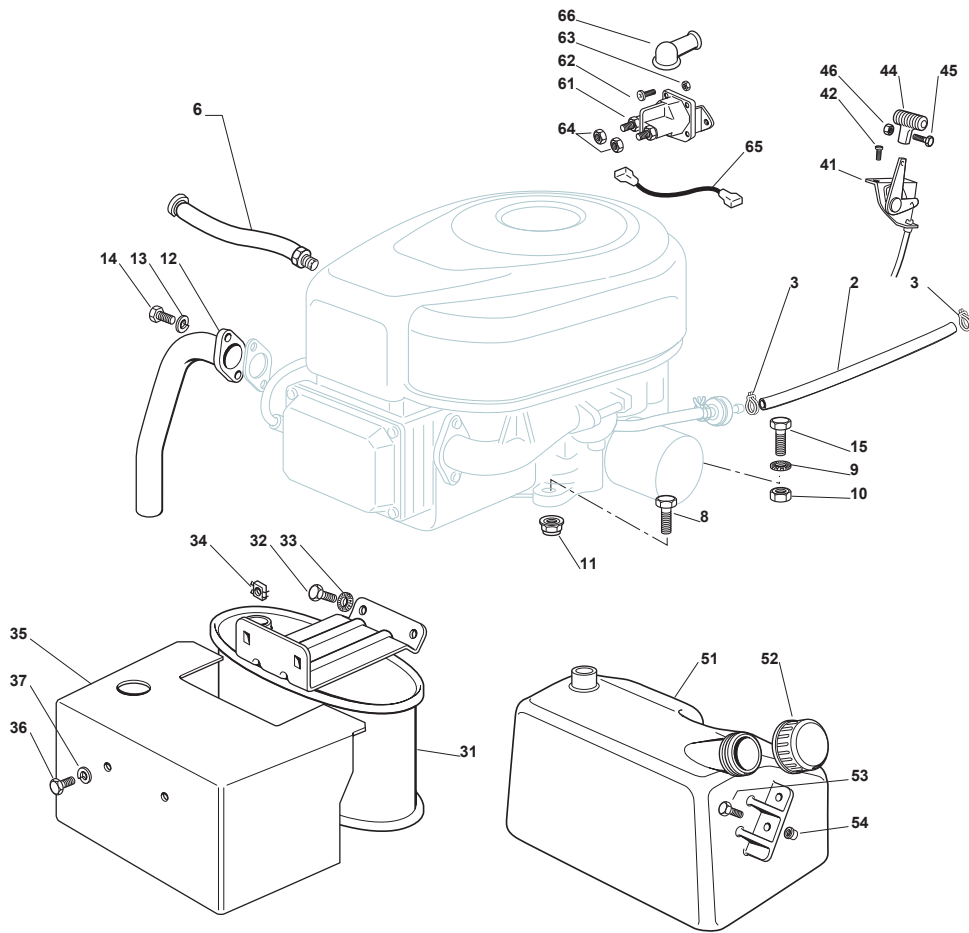

Fig.	Q.ty	Part No	Description	Notes
70	1	125033091/0	Rod	
71	1	124487995/0	Cotter Pin	
72	1	125430232/0	Spring	
73	1	325605002/0	Button	
74	1	112726389/0	Screw	
75	1	112290800/0	Nut	
76	1	325060050/0	Cam	
77	1	112789100/0	Screw	
78	2	112154330/0	Nut	
79	2	325755071/0	Angle Bracket	
80	1	325785479/0	Micro Switch Bracket	
81	2	112791400/0	Screw	
82	2	112292102/0	Nut	
83	1	119410614/0	Microswitch	

Fig.	Q.ty	Part No	Description	Notes
61	1	118736113/0	Starter Relay	
2	1	325869016/1	Connecting Tube	
3	2	118375051/1	Fair Led	
4	1	118738224/0	Exhaust Conn. Tube	
5	2	112583500/0	Grower	
6	2	112735530/0	Screw	
7	1	112691115/0	Screw	
8	1	112540260/0	Grower	
9	1	112154210/0	Nut	
12	1	1134-5827-01	Oil Drain Assy	
14	2	112793102/0	Screw	
15	2	112540260/0	Grower	
16	1	182750010/0	Muffler	
17	2	112360425/0	Nut	
18	1	382598009/2	Muffler Protection	
19	2	112792611/0	Screw	
20	2	112583500/0	Grower	
24	3	112154210/0	Nut	
25	3	112691100/0	Screw	
41	1	182000200/1	Throttle Cable	
42	2	125943012/0	Screw	
44	1	325592000/0	Knob	
45	1	112726388/0	Screw	
46	1	112290800/0	Nut	
51	1	125735110/3	Tank	
52	1	125795000/1	Fuel Cap	
53	2	112788910/0	Screw	
54	2	112500092/0	Rivet	
61	1	118736110/0	Starter Relay	
62	2	112791011/0	Screw	
63	2	112292102/0	Nut	
64	2	112360352/0	Nut	
65	1	125065017/0	Cable	
66	1	118564861/1	Protection	