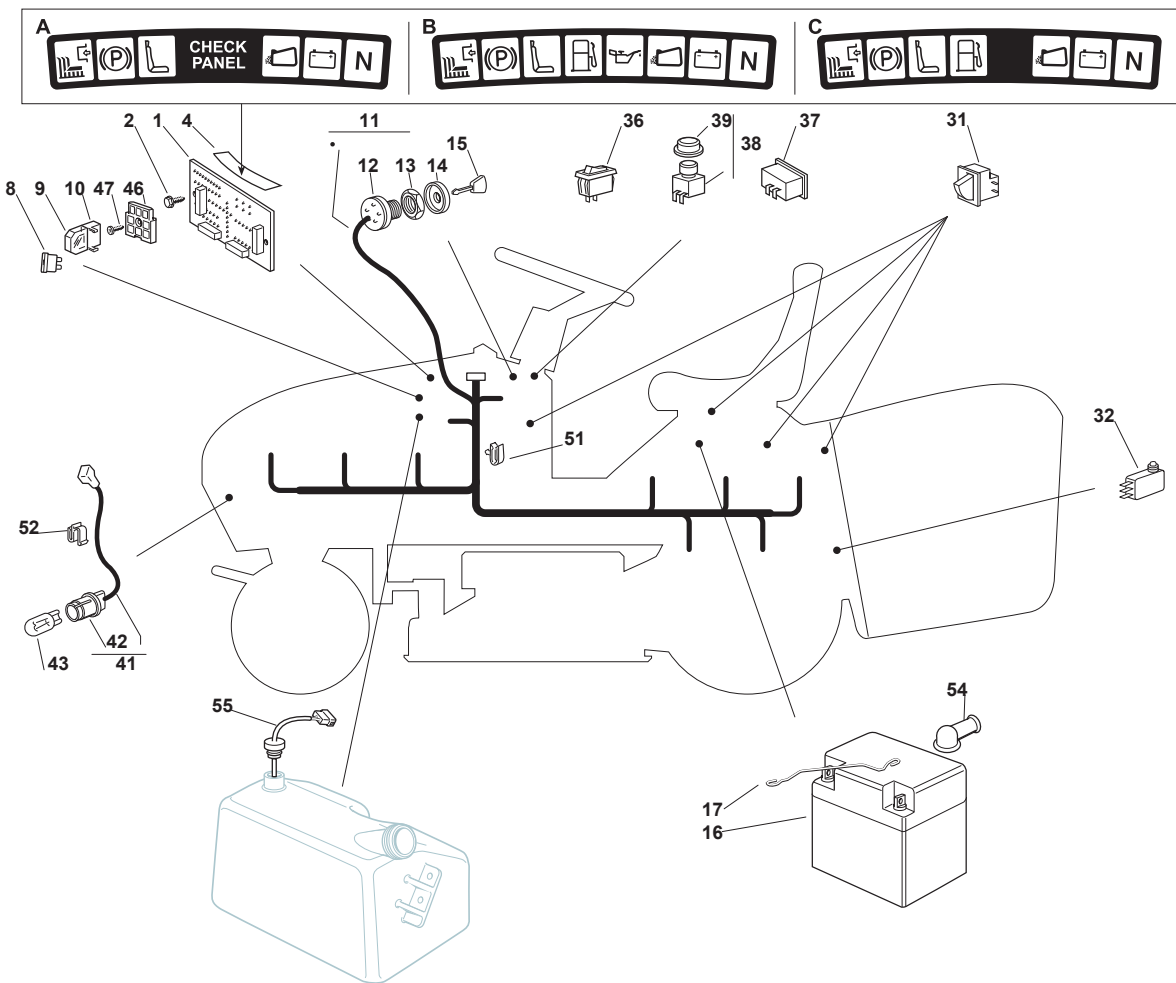

TCY 102 HYDRO

Ride-on 102-122 cm Grasscatcher

Issue 15 - 2016

Fig.	Q.ty	Part No	Description	Notes
83	1	125394508/0	Knob	
84	1	112792099/0	Screw	
85	1	112154510/0	Nut	
86	1	382180045/0	Outfit, Screws	

Fig.	Q.ty	Part No	Description	Notes
1	1	125722441/0	Electronic Card	
2	3	112735105/0	Screw	
4	1	125420004/0	Check Control (A)	"A"
4	1	125420007/0	Check Control (C)	"C"
4	1	125420005/0	Check Control (B)	"B"
8	1	133340040/0	Fuse 10 A	
8	1	133340036/0	Fuse 25 A	
9	2	133215000/0	Cover	
10	2	133500007/0	Fuse Carrier	
11	1	182040206/1	Cables Ass.Y	For B&S-Kawasaki-GGP Engine
11	1	182040207/0	Cables Ass.Y	For Honda Engine
12	1	118450065/1	Starting Switch	
13	1	118400861/0	Screwed Ring	
14	1	118565351/0	Screwed Ring Protection	
15	1	118210016/1	Starting Key	
16	1	118120002/1	Battery	
17	1	125430230/0	Spring	
31	3	119410615/0	Microswitch	
32	1	119410605/1	Microswitch	
36	1	118450060/1	Headlight Interrupt. Cre1116-0	
37	1	9400-0384-01	Hour Meter	
38	1	118450067/0	Switch	
39	1	118203852/0	Cap	
41	1	182040070/0	Headlight Cable	For TC Version
41	1	182040073/0	Headlight Cable	For TX-TS Version
42	2	133500030/0	Lamp Holder	
43	2	118459100/0	Lamp For Lights	
46	1	133500010/1	Plate	
47	1	112735170/0	Screw	
51	5	133320506/0	Fairlead	
52	1	133320504/0	Fairlead	
54	1	118564864/1	Protection	
55	1	125290000/0	Fuel Level Indicator	