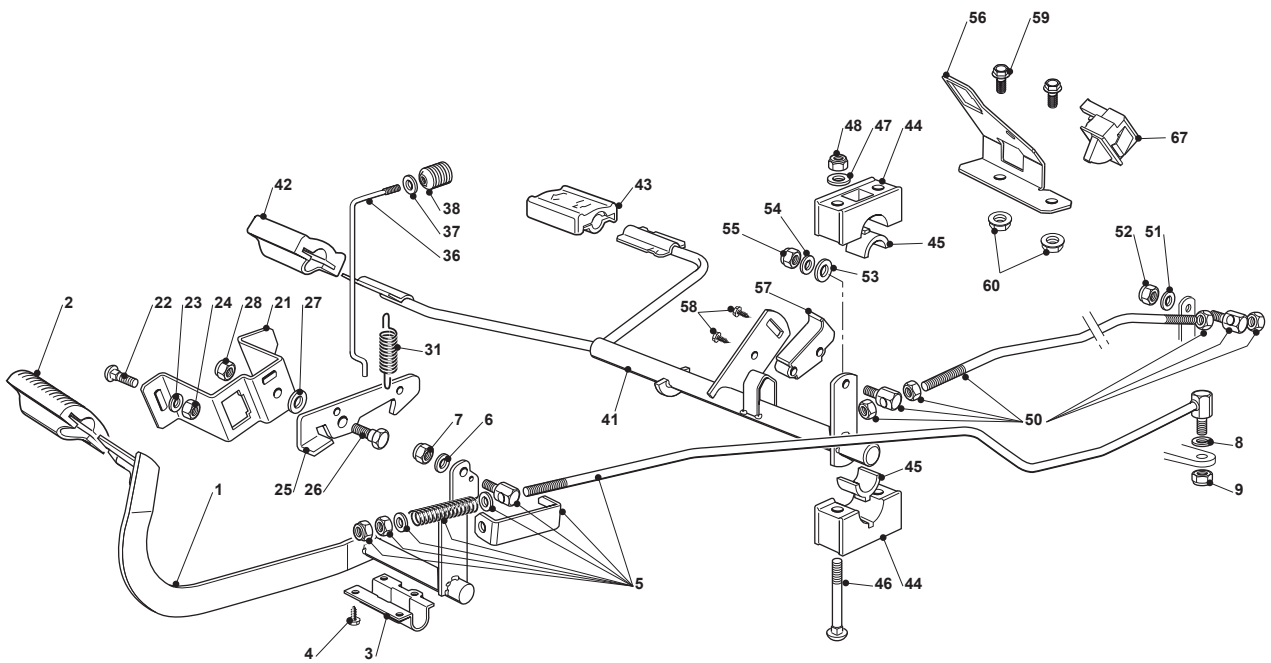

TCY 102 HYDRO

Ride-on 102-122 cm Steering - 15"

Issue 15 - 2016

Fig.	Q.ty	Part No	Description	Notes
66	1	122167840/0	Spacer	
67	1	112691200/0	Screw	
68	1	112293201/0	Nut	

Fig.	Q.ty	Part No	Description	Notes
61	1	382394853/OLC	Switch Ass.Y	
1	1	382500011/2	Pedal	
2	1	325110416/0	Clamp Cover	
3	1	325547081/2	Plate	
4	4	112731601/0	Screw	
5	1	382000582/0	Rod	
6	1	112521350/0	Washer	
7	1	112155000/0	Nut	
8	2	112521360/0	Washer	
9	1	112155000/0	Nut	
21	1	325785143/1	Support	
22	2	112815210/0	Screw	
23	1	112523040/0	Washer	
24	2	112154510/0	Nut	
25	1	325253001/0	Hook	
26	1	122524970/2	Fulcrum Pin	
27	1	325670011/0	Antifriction Washer	
28	1	112155000/0	Nut	
31	1	125430213/0	Spring	
36	1	125033034/0	Rod	
37	1	125394509/1	Knob	
38	1	112523020/0	Washer	
41	1	382000391/1	Drive Pedal	
42	1	325110417/0	Clamp Cover Front	
43	1	325110418/0	Clamp Cover Rear	
44	4	325785354/0	Support	
45	4	325034003/0	Brass	
46	4	112815271/0	Screw	
47	4	112523040/0	Washer	
48	4	112154510/0	Nut	
50	1	382000579/0	Rod	
51	1	112523040/0	Washer	
52	1	112154510/0	Nut	
53	1	112521360/0	Washer	
54	1	112523040/0	Washer	
55	1	112154510/0	Nut	
56	1	325785481/0	Micro Switch Bracket	
57	1	325060034/1	Cam	
58	1	112735404/0	Screw	
59	2	112793102/0	Screw	
60	2	112293201/0	Nut	
62	1	119410609/1LC	Micro Switch	
63	2	112735602/0	Screw	
64	2	112581100/0	Grower	
65	2	112290791/0	Nut	
66	2	112735110/0	Screw	
67	1	119410614/0	Microswitch	