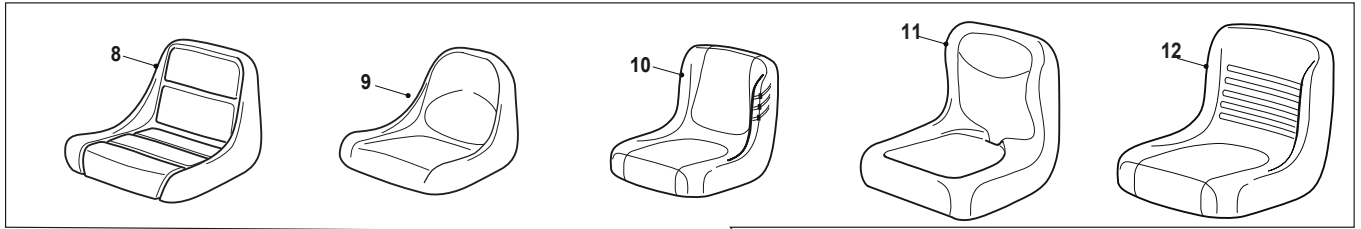

TCY 102 HYDRO

Ride-on 102-122 cm Labels

Issue 15 - 2016

Fig.	Q.ty	Part No	Description	Notes
1	1	114357428/1	Label	
2	1	114356756/2	Throttle Label	
3	1	114356177/2	Throttle Label	
4	1	114356184/3	Throttle Label	
6	1	114357967/0	Label	
7	1	114357905/0	Label	
8	1	114357526/1	Label	
10	2	114356699/1	Label	
11	1	114356754/1	Throttle Label	
13	1	114357913/0	Label	
19	1	114360912/0	Label	
20	1	114365612/0	Label	