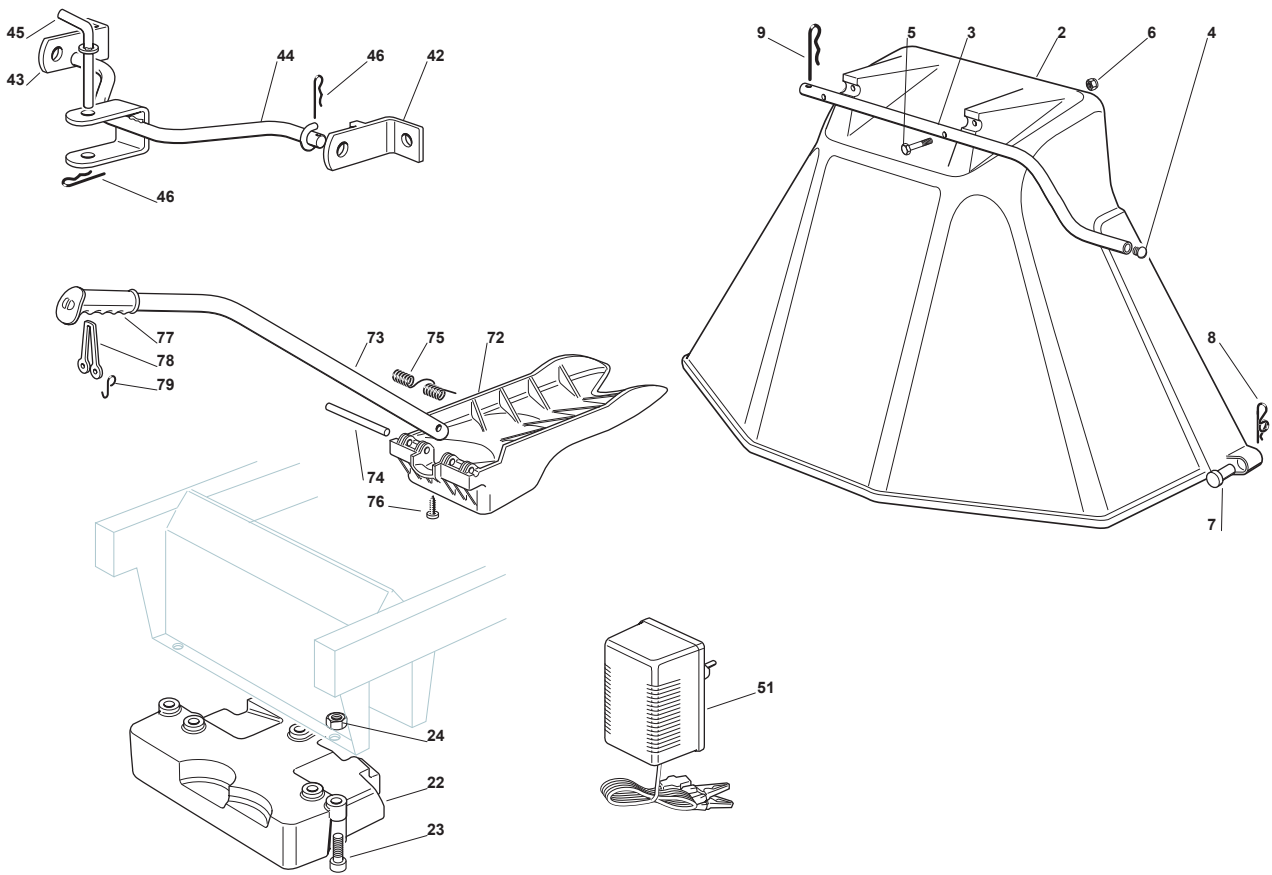

Fig.	Q.ty	Part No	Description	Notes
2	1	382400003/1	Ejection Guard	
3	1	325869043/0	Rear Support	
4	2	118566112/0	Polyethylene Push Road Ivars D=20inch	
5	2	112689515/0	Screw	
6	2	112154510/0	Nut	
7	2	125510022/0	Pin	
8	2	124487998/0	Cotter Pin	
9	1	124487999/0	Spring Pin	
22	1	125519997/1	Front Weight Tc	
23	3	112760520/0	Screw	
24	3	112155000/0	Nut	
42	1	382735502/0	Bracket	
43	1	325774213/0	Bracket	
44	1	382033105/1	Rod	
45	1	125510021/1	Hitch Pin	
46	2	124487999/0	Spring Pin	
51	1	182180050/0	Battery Charger	CE Plugg
51	1	182180052/0	Battery Charger	UK Plugg
72	1	325140097/0	Deflector	
73	1	325394005/0	Handle	
74	1	125510077/0	Pin	
75	1	125430245/0	Spring	
76	1	112735405/0	Screw	
77	1	325280000/1	Handgrip	
78	1	125840011/1	Tie Rod	
79	2	125253004/0	Mulch.Kit Fixing Hook	