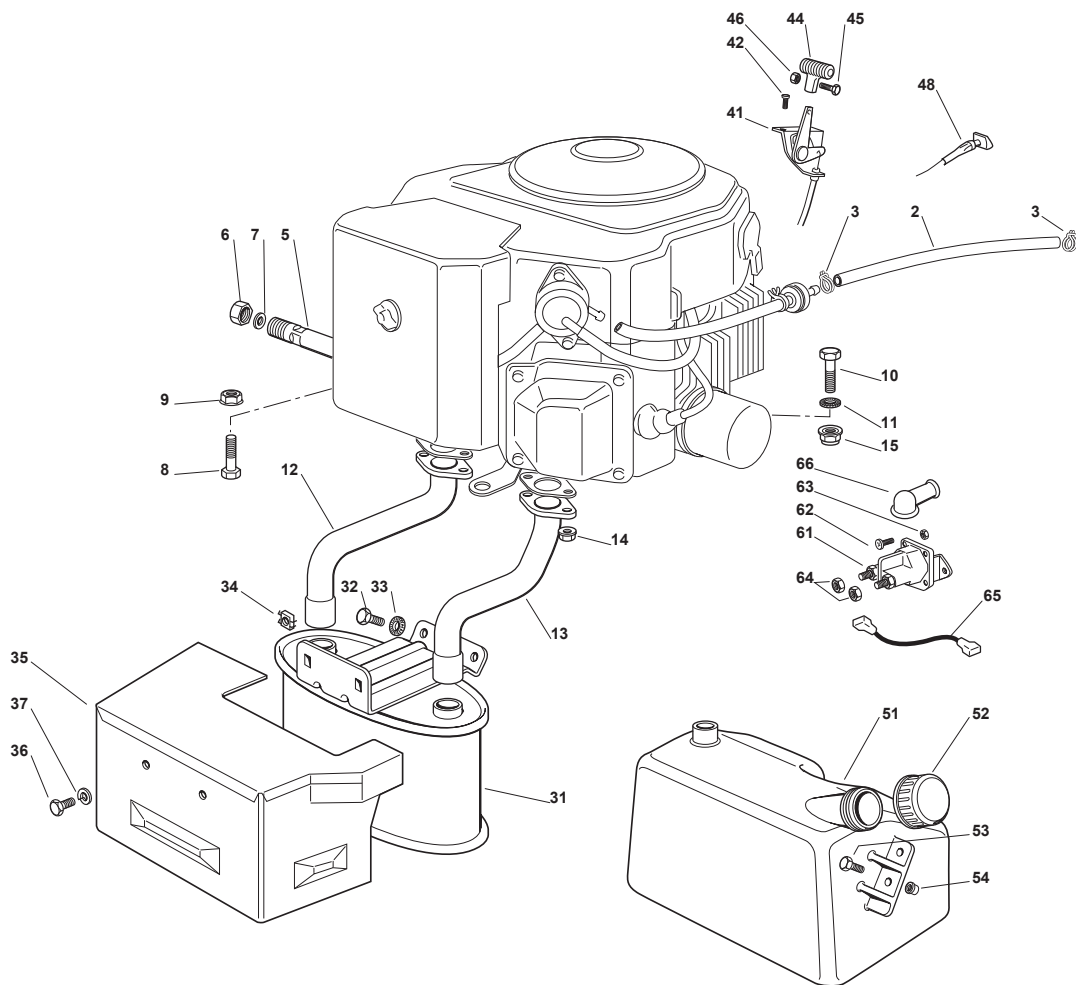

Fig.	Q.ty	Part No	Description	Notes
61	1	118736113/0	Starter Relay	
2	1	325869016/1	Connecting Tube	
3	2	118375051/1	Fair Led	
4	3	112735108/1	Screw	
5	1	112154210/0	Nut	
6	1	112691115/0	Screw	
7	1	112540260/0	Grower	
8	1	127598060/0	Oil Discharge Extension	
9	1	118737849/0	Plug	
10	1	118401001/1	Oil Seal	
11	1	118738227/0	Exhaust Pipe Kohler 16-18	
12	2	112735530/0	Screw	
13	2	112583500/0	Grower	
14	3	125160035/0	Spacer	
31	1	182750010/0	Muffler	
32	2	112793102/0	Screw	
33	2	112540260/0	Grower	
34	2	112360425/0	Nut	
35	1	382598029/0	Muffler Protection	
36	2	112792611/0	Screw	
37	2	112583500/0	Grower	
41	1	182000200/1	Throttle Cable	
42	2	125943012/0	Screw	
44	1	125394501/0	Knob	
45	1	112726388/0	Screw	
46	1	112290800/0	Nut	
51	1	125735110/3	Tank	Without Petrol Indication
51	1	325735111/3	Tank	With Petrol Indication
52	1	125795000/1	Fuel Cap	
53	2	112788910/0	Screw	
54	2	112500092/0	Rivet	
62	2	112791011/0	Screw	
63	2	112292102/0	Nut	
64	2	112360352/0	Nut	
65	1	125065017/0	Cable	
66	1	118564861/1	Protection	