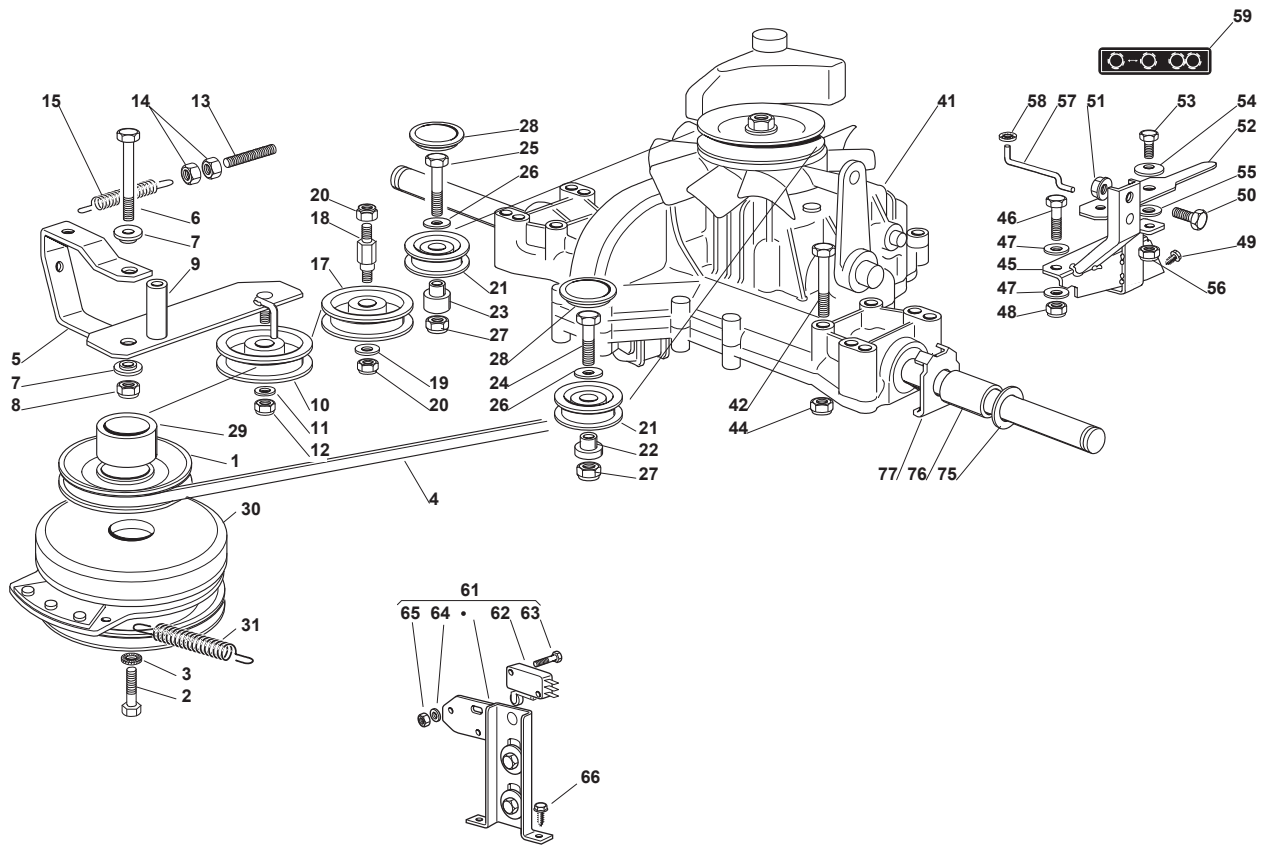

Fig.	Q.ty	Part No	Description	Notes
1	2	118375051/1	Fair Led	
2	1	325869057/0	Connecting Tube	
3	1	127598060/0	Oil Discharge Extension	
4	1	118401001/1	Oil Seal	
5	1	118737849/0	Plug	
6	1	118738254/0	Left Exhaust Connection	
7	1	118738255/0	Right Exhaust Connection	
8	3	112360425/0	Nut	
9	3	112793102/0	Screw	
10	2	112540260/0	Grower	
11	1	182750014/0	Muffler	
12	2	112280100/0	Nut	
13	1	382598065/0	Muffler Protection	
14	2	112792611/0	Screw	
15	2	112583500/0	Grower	
16	4	112540070/0	Washer	
17	4	112735821/0	Screw	
18	1	112792611/0	Screw	
19	1	112521350/0	Washer	
20	1	125430252/0	Spring	
21	3	112540260/0	Grower	
22	3	112793102/0	Screw	
23	1	125090001/2	Choke Control	
24	1	182000201/2	Accelerator	
25	2	125943012/0	Screw	
26	1	325592000/0	Knob	
27	1	112726388/0	Screw	
28	1	112290800/0	Nut	

Fig.	Q.ty	Part No	Description	Notes
1	2	118375051/1	Fair Led	
2	1	325869057/0	Connecting Tube	
3	1	127598060/0	Oil Discharge Extension	
4	1	118401001/1	Oil Seal	
5	1	118737849/0	Plug	
6	1	118738256/0	Left Exhaust Connection	
7	1	118738257/0	Right Exhaust Connection	
8	3	112360425/0	Nut	
9	3	112793102/0	Screw	
10	2	112540260/0	Grower	
11	1	182750014/0	Muffler	
12	2	112280100/0	Nut	
13	1	382598065/0	Muffler Protection	
14	2	112792611/0	Screw	
15	2	112583500/0	Grower	
16	4	112540070/0	Washer	
17	4	112735821/0	Screw	
18	1	112792611/0	Screw	
19	1	112521350/0	Washer	
20	1	125430252/0	Spring	
21	3	112540260/0	Grower	
22	3	112793102/0	Screw	
23	1	125090001/2	Choke Control	
24	1	182000201/2	Accelerator	
25	2	125943012/0	Screw	
26	1	325592000/0	Knob	
27	1	112726388/0	Screw	
28	1	112290800/0	Nut	