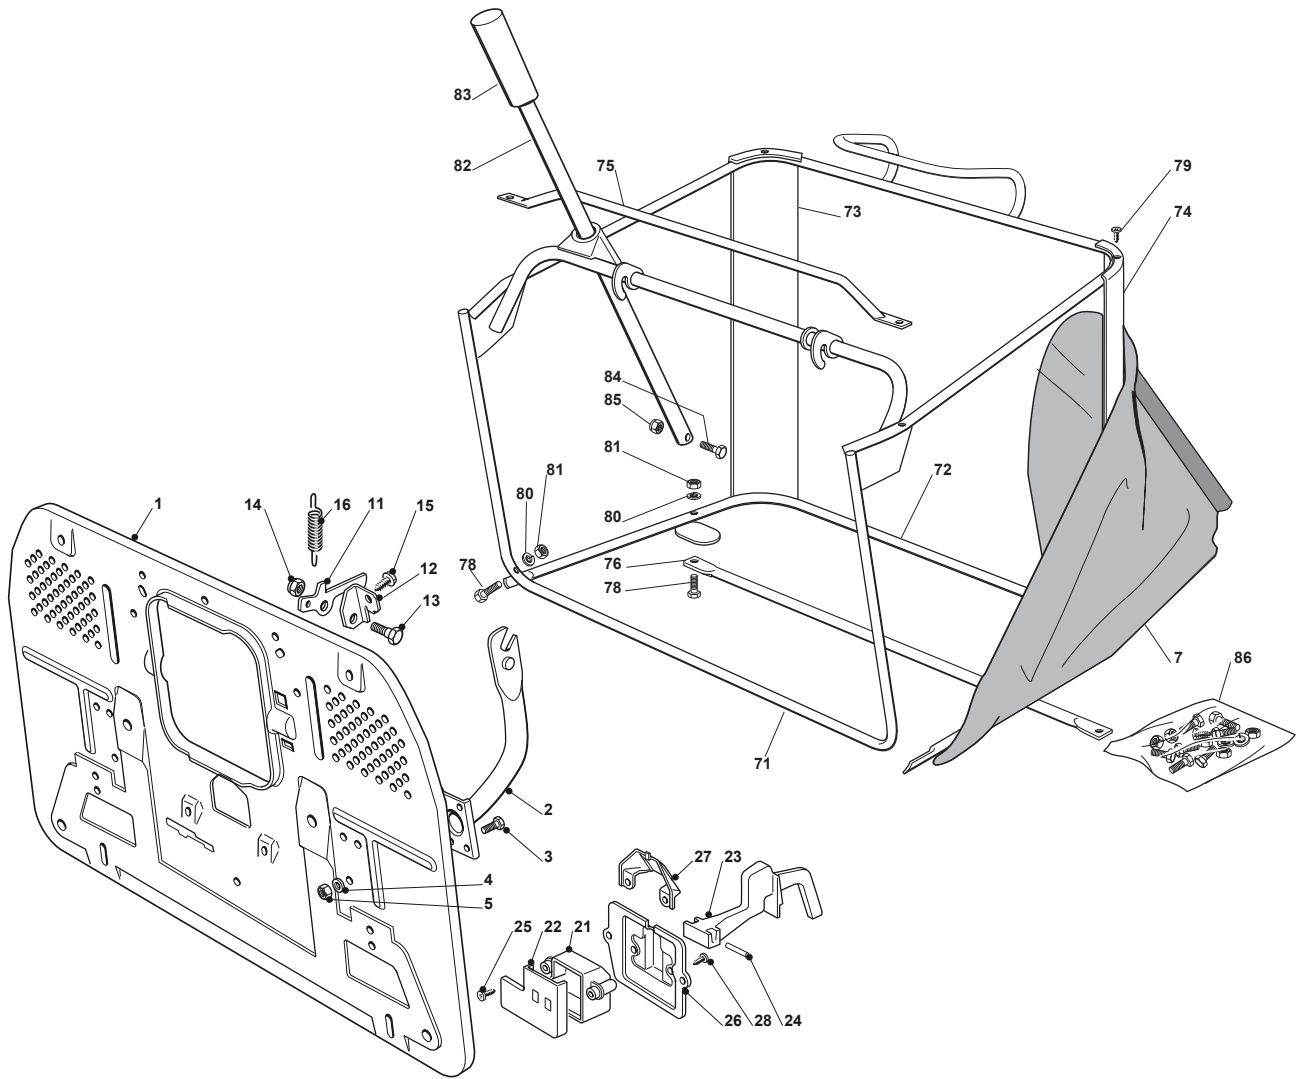

Fig.	Q.ty	Part No	Description	Notes
1	2	125033060/0	Washing Cutting Deck Connection	
2	2	119035000/0	Or Ring	
3	2	112500030/0	Rivet	
9	1	382108016/1	Conveyor	
10	2	325774373/0	Clamp	
11	1	325060144/0	Right Belt Protection Carter	
12	1	325060145/0	Left Belt Protection	
13	2	325774267/0	Clamp	
14	2	325774423/0	Clamp	
15	1	325774425/0	Clamp	
16	1	325774421/0	Clamp	