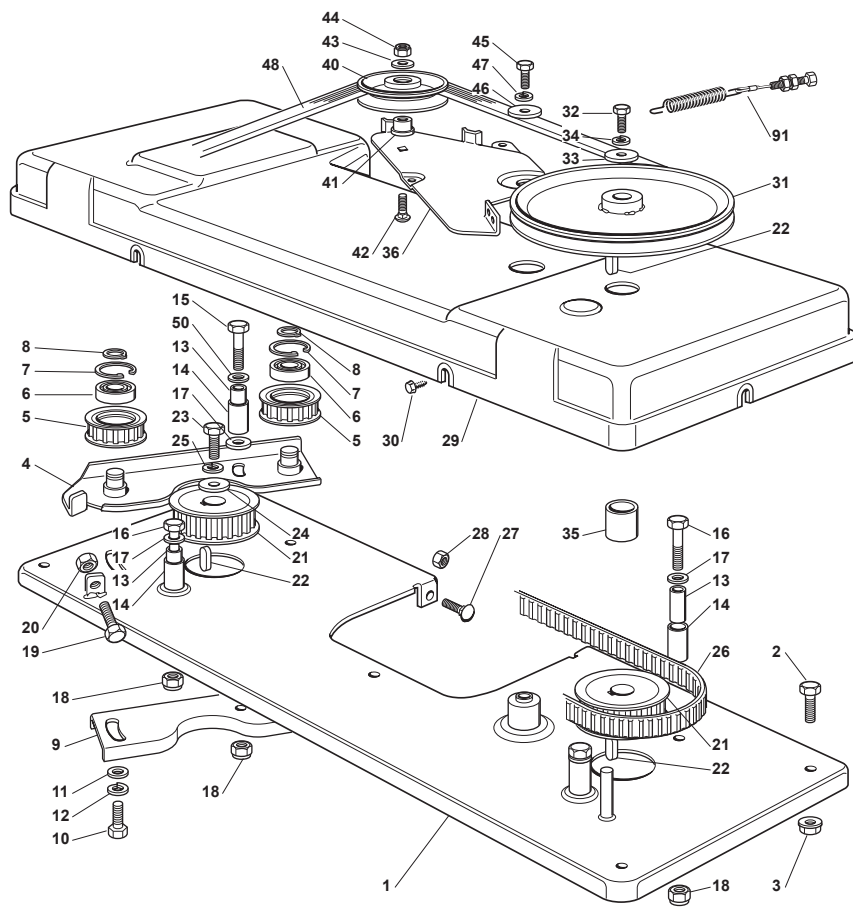

Fig.	Q.ty	Part No	Description	Notes
1	1	382547029/3	Plate	
13	4	125160003/2	Spacer	
50	1	122671651/0	Washer	
2	4	112792611/0	Screw	
3	4	112293201/0	Nut	
4	1	382785084/1	Support	
5	2	125601559/1	Toothed Pulley	
6	2	119216048/0	Bearing	
7	2	112610800/0	Seeger	
8	2	112609200/0	Seeger	
9	1	325650037/0	Pulley Stiffening	
10	2	112793102/0	Screw	
11	2	112521350/0	Washer	
12	2	112583500/0	Grower	
14	4	125038000/0	Bushing	
15	1	112691700/0	Screw	
16	3	112691200/0	Screw	
17	4	112521350/0	Washer	
18	4	112293201/0	Nut	
19	1	112793900/0	Screw	
20	1	112293200/0	Nut	
21	2	125601560/0	Pulley	
22	3	112139480/0	Feather	
23	1	112793102/0	Screw	
24	1	125670007/0	Washer	
25	1	112583500/0	Grower	
26	1	135065600/0	Belt	
27	3	112815200/0	Screw	
28	3	112292102/0	Nut	
29	1	125060100/3	Protection	
30	6	112735110/0	Screw	
31	1	125601550/0	Pulley	
32	1	112793102/0	Screw	
33	1	125670007/0	Washer	
34	1	112583500/0	Grower	
35	1	125160002/0	Spacer	
36	1	325318115/1	Lever	
40	1	325601599/0	Pulley	
41	1	125160079/0	Spacer	
42	1	112818900/0	Screw	
43	1	112523060/0	Washer	
44	1	112155000/0	Nut	
45	1	112793102/0	Screw	
46	1	112523070/0	Washer	
47	1	112583500/0	Grower	
48	1	135062811/0	Belt	
91	1	182004608/0	Engagging Cable