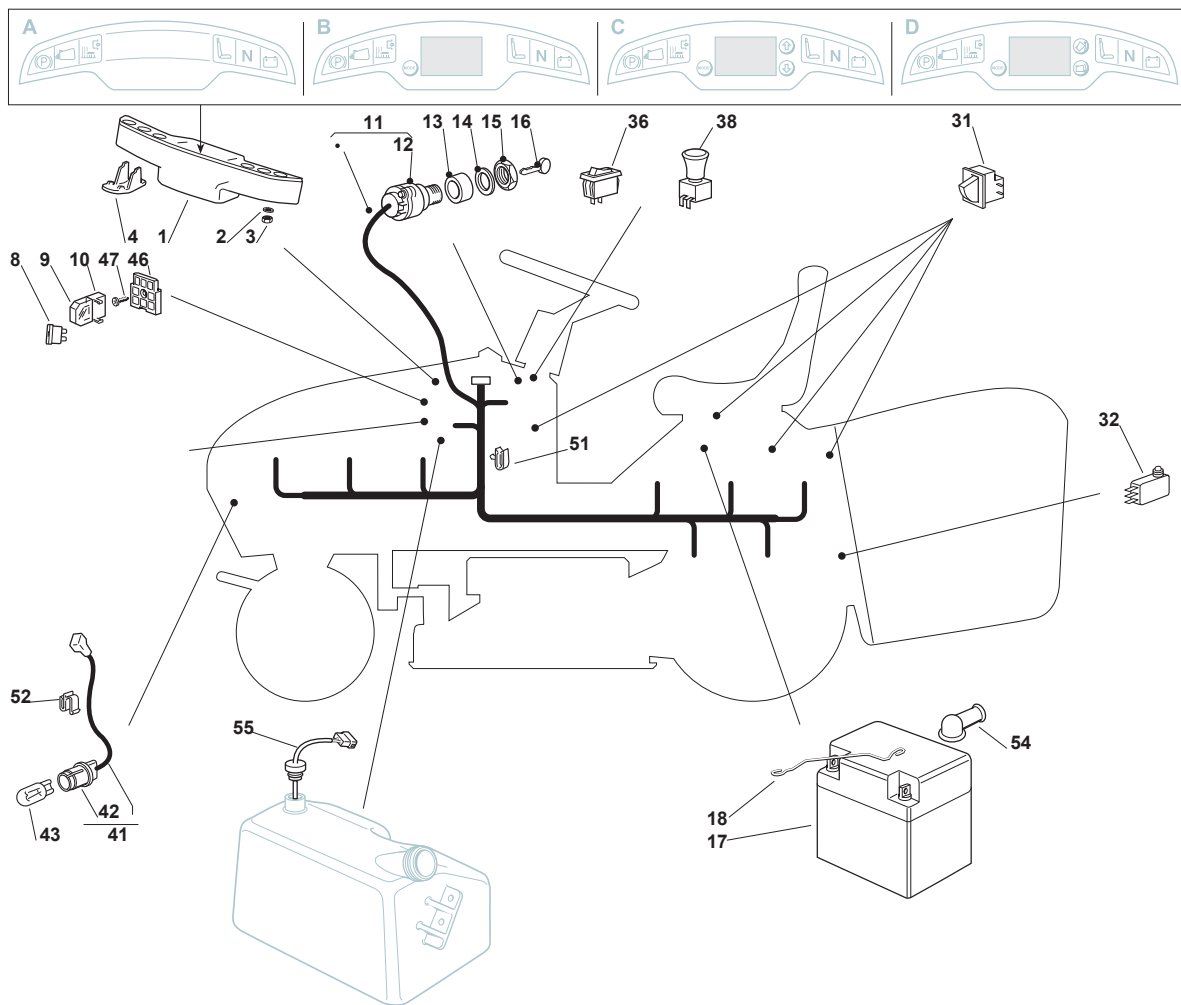

TCY 102 HYDRO

Ride-on 102-122 cm Grasscatcher

Issue 15 - 2016

Fig.	Q.ty	Part No	Description	Notes
83	1	125394508/0	Knob	
84	1	112792099/0	Screw	
85	1	112154510/0	Nut	
86	1	382180045/0	Outfit, Screws	

Fig.	Q.ty	Part No	Description	Notes
1	1	125722441/0	Electronic Card	
2	3	112735105/0	Screw	
4	1	125420004/0	Check Control (A)	"A"
4	1	125420007/0	Check Control (C)	"C"
4	1	125420005/0	Check Control (B)	"B"
8	1	133340040/0	Fuse 10 A	
8	1	133340036/0	Fuse 25 A	
9	2	133215000/0	Cover	
10	2	133500007/0	Fuse Carrier	
11	1	182040206/1	Cables Ass.Y	For B&S-Kawasaki-GGP Engine
11	1	182040207/0	Cables Ass.Y	For Honda Engine
12	1	118450065/1	Starting Switch	
13	1	118400861/0	Screwed Ring	
14	1	118565351/0	Screwed Ring Protection	
15	1	118210016/1	Starting Key	
16	1	118120002/1	Battery	
17	1	125430230/0	Spring	
31	3	119410615/0	Microswitch	
32	1	119410605/1	Microswitch	
36	1	118450060/1	Headlight Interrupt. Cre1116-0	
37	1	9400-0384-01	Hour Meter	
38	1	118450067/0	Switch	
39	1	118203852/0	Cap	
41	1	182040070/0	Headlight Cable	For TC Version
41	1	182040073/0	Headlight Cable	For TX-TS Version
42	2	133500030/0	Lamp Holder	
43	2	118459100/0	Lamp For Lights	
46	1	133500010/1	Plate	
47	1	112735170/0	Screw	
51	5	133320506/0	Fairlead	
52	1	133320504/0	Fairlead	
54	1	118564864/1	Protection	
55	1	125290000/0	Fuel Level Indicator	