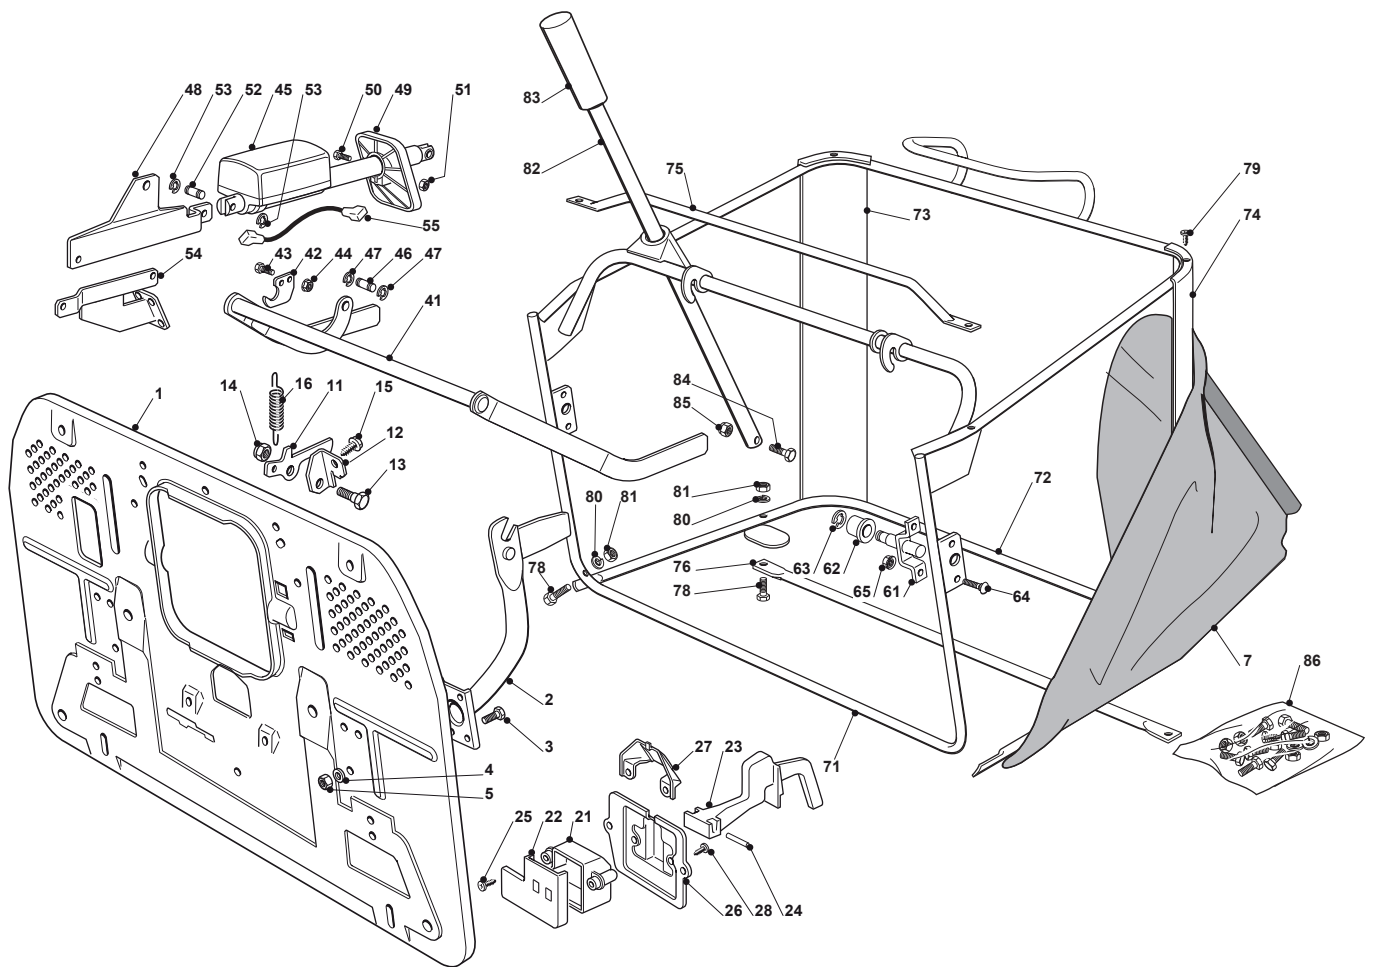

Fig.	Q.ty	Part No	Description	Notes
1	1	382547051/0	Plate	
2	2	182774225/1	Clamp	
3	6	112793102/0	Screw	
4	6	112523060/0	Washer	
5	6	112293201/0	Nut	
7	1	182106000/2	Grasscatcher	
11	1	325774315/1	Bracket	
12	1	325755031/1	Bracket	
13	1	125510080/1	Pin	
14	1	112292102/0	Nut	
15	1	112735122/0	Screw	
16	1	125430210/1	Brake Spring	
21	1	125600041/0	Grassc.Full Micro Protection Tcj-F	
22	1	125600042/0	Grasscatcher Micro Prot Cover	
23	1	125318124/0	Full Grassc. Microswtich Cover	
24	1	112400030/0	Pin	
25	1	112728510/0	Screw	
26	1	325785272/0	Micro Protection	
27	1	125600048/0	Empty Micro Grassc.Protection Cover	
28	2	112728450/0	Screw	
71	1	382800051/0	Upper Frame	
72	1	382800002/2	Lower Grasscatcher Frame	
73	1	325032001/1	Right Angular Support	
74	1	325032002/1	Left Angular Support	
75	1	382394001/2	Front Handle	
76	1	382650038/0	Lower Stiffening	
78	4	112792099/0	Screw	
79	4	112729601/1	Screw	
80	4	112582101/0	Grower	
81	4	112292100/0	Nut	
82	1	125869029/1	Grasscatcher Lifting Tube	
83	1	125394508/0	Knob	
84	1	112792099/0	Screw	
85	1	112154510/0	Nut	
86	1	382180027/1	Outfit, Screws	