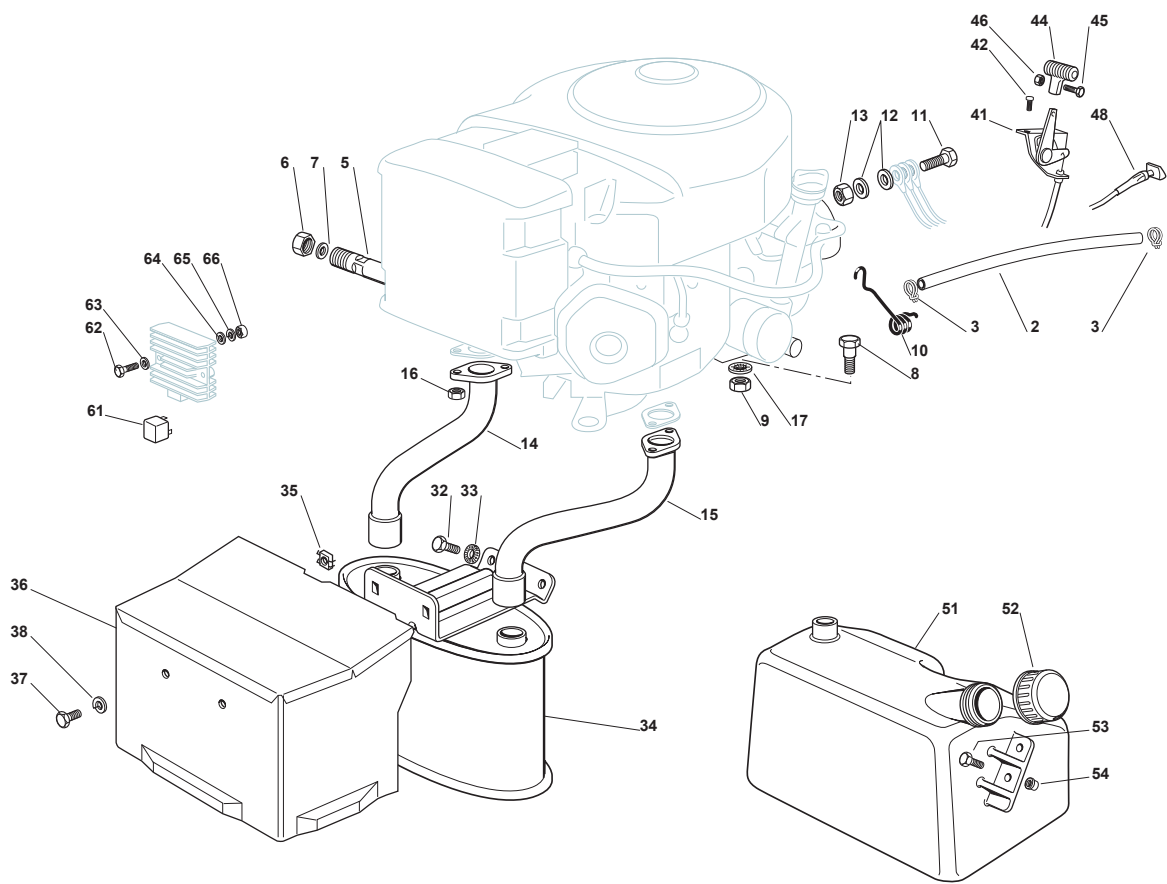

Fig.	Q.ty	Part No	Description	Notes
14	1	127430561/0	Spring	
2	1	325869027/1	Connecting Tube	
3	2	118375051/1	Fair Led	
5	1	112735599/0	Screw	
6	1	112540260/0	Grower	
7	4	112691115/0	Screw	
8	4	112154210/0	Nut	
9	1	125598052/0	Oil Discharge Extension	
10	1	118737849/0	Plug	
11	1	118401001/1	Oil Seal	
12	1	118738221/0	Exhaust Tube Right	
13	1	118738222/0	Right Exhaust Connection	
31	1	182750003/0	Muffler Assy	
32	2	112793102/0	Screw	
33	2	112540260/0	Grower	
34	2	112360425/0	Nut	
35	1	382598005/2	Muffler Protection	
36	2	112792611/0	Screw	
37	2	112583500/0	Grower	
41	1	182000201/2	Accelerator	
42	2	125943012/0	Screw	
44	1	125394501/0	Knob	
45	1	112726388/0	Screw	
46	1	112290800/0	Nut	
48	1	125090001/2	Choke Control	
51	1	125735110/3	Tank	Without Petrol Indication
51	1	325735111/3	Tank	With Petrol Indication
52	1	125795000/1	Fuel Cap	
53	2	112788910/0	Screw	
54	2	112500092/0	Rivet	
61	1	133567000/0	Relay	
62	2	112791500/0	Screw	
63	2	112521330/0	Washer	
64	2	112521330/0	Washer	
65	2	112582100/0	Grower	
66	2	112292100/0	Nut	