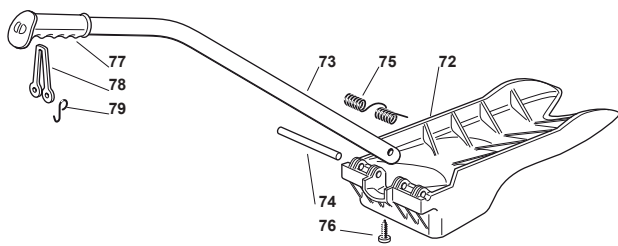

TH4Y 102 HYDRO

Ride-on HEP 102-122 cm **Optionals On Request**

Issue 8 - 2017

Fig.	Q.ty	Part No	Description	Notes
2	1	382400003/1	Ejection Guard	
3	1	325869043/0	Rear Support	
4	2	118566112/0	Polyethylene Push Road Ivars D=20Inch	
5	2	112689515/0	Screw	
6	2	112154510/0	Nut	
7	2	125510022/1	Pin	
8	2	124487998/0	Cotter Pin	
9	1	124487999/0	Spring Pin	
31	2	325869081/0	Coupling Rod	
32	6	112793102/0	Screw	
33	6	112155000/0	Nut	
41	1	382033113/0	Rod	
42	1	382774265/0	Bracket Right Hitch Support	
43	1	382774267/0	Bracket Left Hitch Support	
44	2	112521395/0	Washer	
45	2	112620305/0	Elastic Pin	
46	2	125510118/0	Pin	
47	2	124487997/0	Cotter Pin	
48	1	125510021/1	Hitch Pin	
49	1	124487999/0	Spring Pin	
72	1	325140097/0	Deflector	
73	1	325394019/0	Handle	
74	1	125510077/0	Pin	
75	1	125430245/0	Spring	
76	1	112735405/0	Screw	
77	1	325280000/1	Handgrip	
78	1	125840011/1	Tie Rod	
79	2	125253004/0	Mulch.Kit Fixing Hook