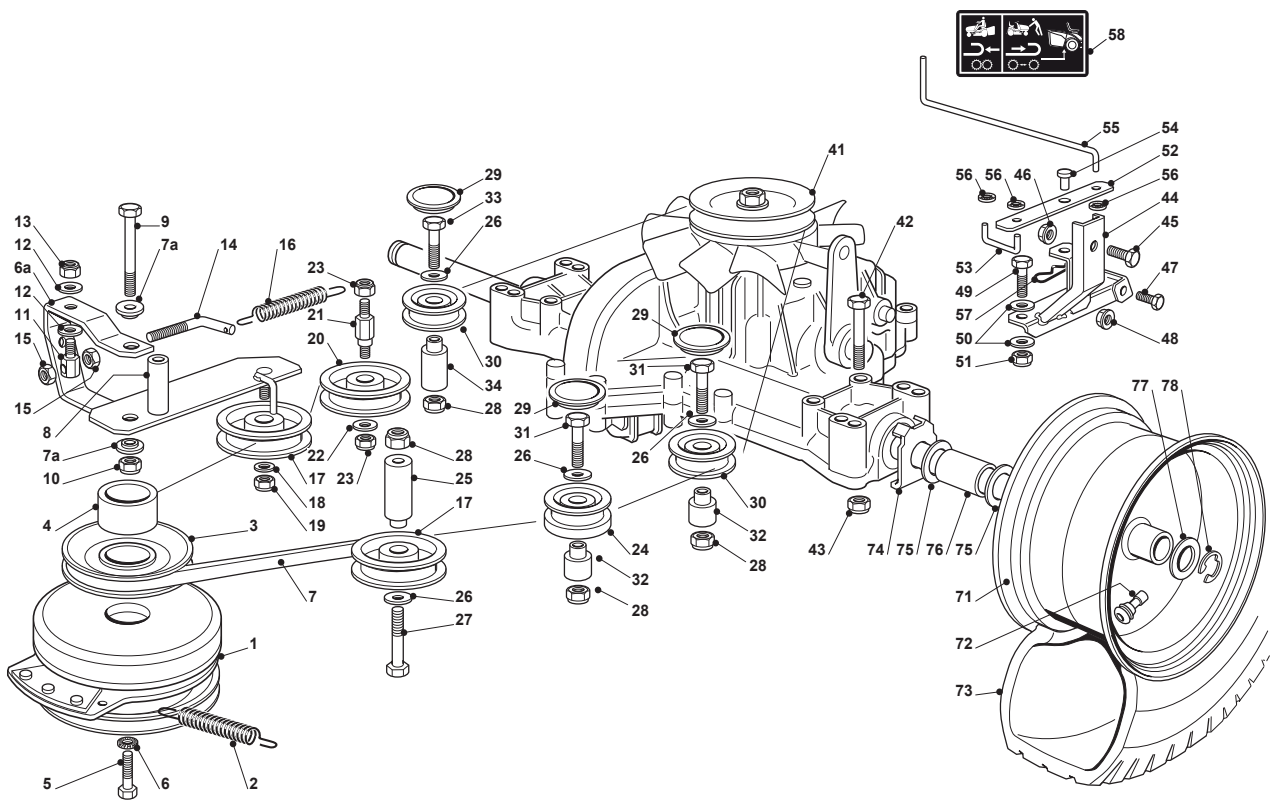

Fig.	Q.ty	Part No	Description	Notes
1	1	325869057/0	Connecting Tube	
2	2	118375051/1	Fair Led	
3	1	125430239/1	Spring	
4	1	112790781/0	Screw	
5	1	112292102/0	Nut	
6	1	125598050/0	Oil Discharge Extension	
7	1	118737849/0	Plug	
8	1	1134-5827-01	Oil Drain Assy	
9	4	125510028/1	Pin	
10	1	112540260/0	Grower	
11	4	112154210/0	Nut	
12	1	112691200/0	Screw	
13	2	112523060/0	Washer	
14	1	112293200/0	Nut	
21	1	182750009/0	Muffler	
22	2	112793301/0	Screw	
23	2	112540260/0	Grower	
24	1	118738234/0	Exhaust Right Tube	
25	1	118738235/0	Exhaust Left Tube	
26	4	112293201/0	Nut	
31	1	382598043/3	Muffler Protection	
32	2	112791011/0	Screw	
33	2	112292102/0	Nut	
41	1	325735125/2	Tank	
42	1	325795003/0	Fuel Cap	
43	2	112788910/0	Screw	
44	2	112500092/0	Rivet	
45	1	125290002/0	Fuel Level Indicator	
46	1	325600086/0	Tank Guard	
51	1	182000220/0	Accelerator	
52	1	325592000/0	Knob	
53	1	112726388/0	Screw	
54	1	112290800/0	Nut	
55	2	125943012/0	Screw	
58	1	125090007/0	Choke Control	
59	1	114360716/0	Label	
61	1	133567000/0	Relay	
62	2	112791500/0	Screw	
63	2	112521330/0	Washer	
64	2	112521330/0	Washer	
65	2	112582100/0	Grower	
66	2	112292100/0	Nut	