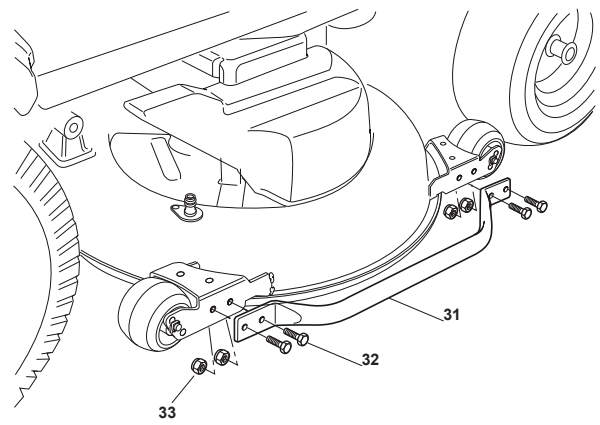

TH4Y 102 HYDRO

Ride-on HEP 102-122 cm **Optionals On Request**

Issue 8 - 2017

Fig.	Q.ty	Part No	Description	Notes
2	1	382400003/1	Ejection Guard	
3	1	325869043/0	Rear Support	
4	2	118566112/0	Polyethylene Push Road Ivars D=20Inch	
5	2	112689515/0	Screw	
6	2	112154510/0	Nut	
7	2	125510022/1	Pin	
8	2	124487998/0	Cotter Pin	
9	1	124487999/0	Spring Pin	
31	2	325869081/0	Coupling Rod	
32	6	112793102/0	Screw	
33	6	112155000/0	Nut	
41	1	382033113/0	Rod	
42	1	382774265/0	Bracket Right Hitch Support	
43	1	382774267/0	Bracket Left Hitch Support	
44	2	112521395/0	Washer	
45	2	112620305/0	Elastic Pin	
46	2	125510118/0	Pin	
47	2	124487997/0	Cotter Pin	
48	1	125510021/1	Hitch Pin	
49	1	124487999/0	Spring Pin	
72	1	325140097/0	Deflector	
73	1	325394019/0	Handle	
74	1	125510077/0	Pin	
75	1	125430245/0	Spring	
76	1	112735405/0	Screw	
77	1	325280000/1	Handgrip	
78	1	125840011/1	Tie Rod	
79	2	125253004/0	Mulch.Kit Fixing Hook