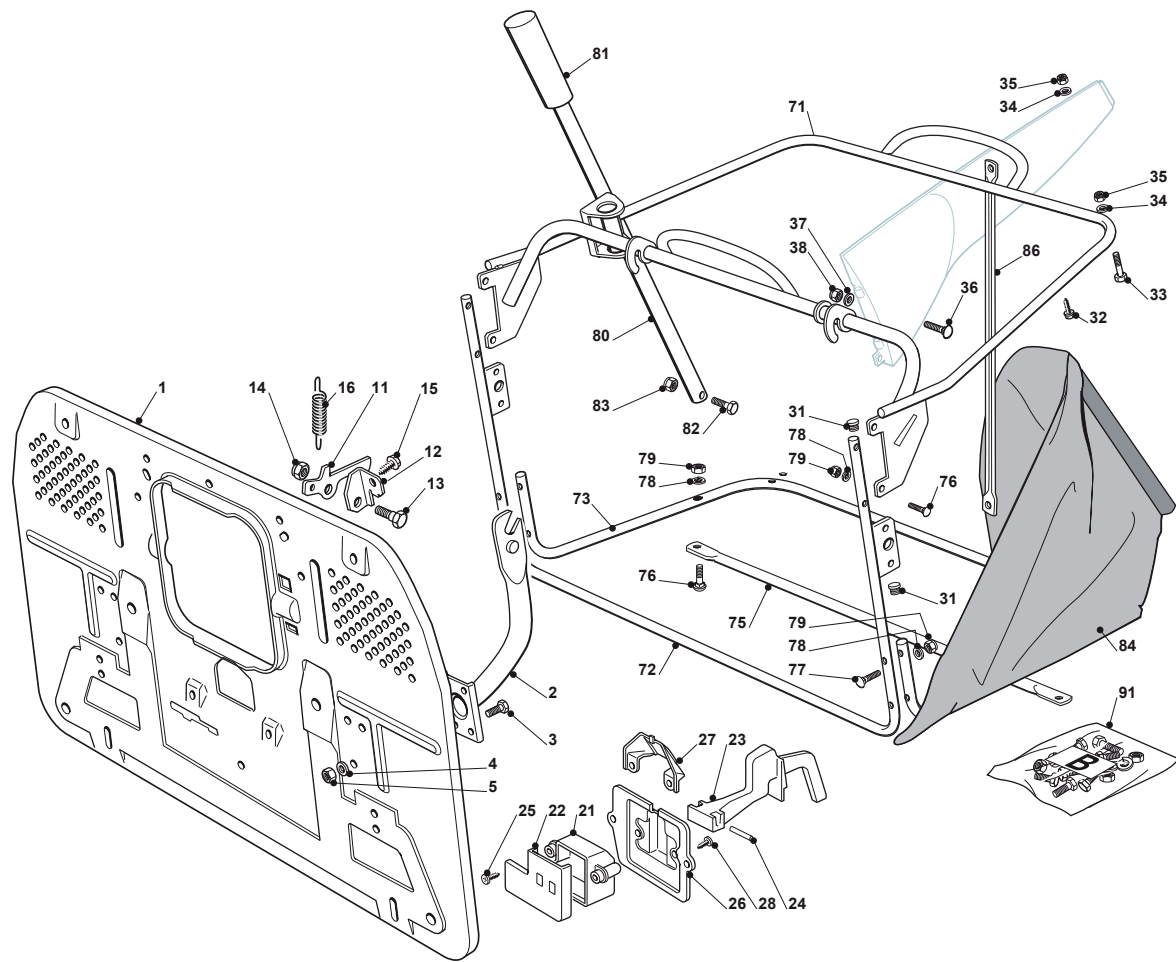

# TH4Y 102 HYDRO

Ride-on HEP 102-122 cm Guards And Conveyor

Issue 8 - 2017

Fig.	Q.ty	Part No	Description	Notes
1	2	125033060/0	Washing Cutting Deck Connection	
2	2	119035000/0	Or Ring	
3	2	112500030/0	Rivet	
9	1	382108017/0	Conveyor	
10	2	325774373/0	Clamp	
11	1	325060150/0	Right Belt Protection Carter	
12	1	325060151/0	Right Belt Protection Carter	
13	2	325774267/0	Clamp	
14	2	325774423/0	Clamp	
15	1	325774425/0	Clamp	
16	1	325774421/0	Clamp	

Fig.	Q.ty	Part No	Description	Notes
1	1	382547051/1	Plate	
2	2	182774225/1	Clamp	
3	6	112793102/0	Screw	
4	6	112523060/0	Washer	
5	6	112293201/0	Nut	
11	1	325774417/0	Clamp	
12	1	325755031/2	Bracket	
13	1	125510080/2	Pin	
14	1	112292102/0	Nut	
15	1	112735122/1	Screw	
16	1	127430571/0	Spring	
21	1	125600041/0	Grassc.Full Micro Protection	
22	1	125600042/0	Grasscatcher Micro Prot Cover	
23	1	125318124/0	Full Grassc. Microswtich Cover	
24	1	112400030/0	Pin	
25	1	112728510/0	Screw	
26	1	325785272/0	Micro Protection	
27	1	125600048/0	Empty Micro Grassc.Protection Cover	
28	2	112728450/0	Screw	
31	4	118566110/0	Push Rod	
32	4	112735410/0	Screw	
33	2	112689500/0	Screw	
34	4	112521330/0	Washer	
35	4	112154510/0	Nut	
36	2	112815220/0	Screw	
37	2	112521330/0	Washer	
38	2	112154510/0	Nut	
71	1	382800123/1	Upper Frame	
72	1	382800089/1	Front Frame	
73	1	325800031/0	Lower Frame	
75	1	382650043/0	Lower Stiffening	
76	6	112815220/0	Screw	
77	4	112815245/0	Screw	
78	10	112521330/0	Washer	
79	10	112154510/0	Nut	
80	1	125869029/1	Grasscatcher Lifting Tube	
81	1	125394508/0	Knob	
82	1	112674550/0	Screw	
83	1	112154510/0	Nut	
84	1	182105945/0	Grasscatcher	
86	1	325650159/0	Rear Stiffening	
91	1	382180116/0	Outfit, Screws	