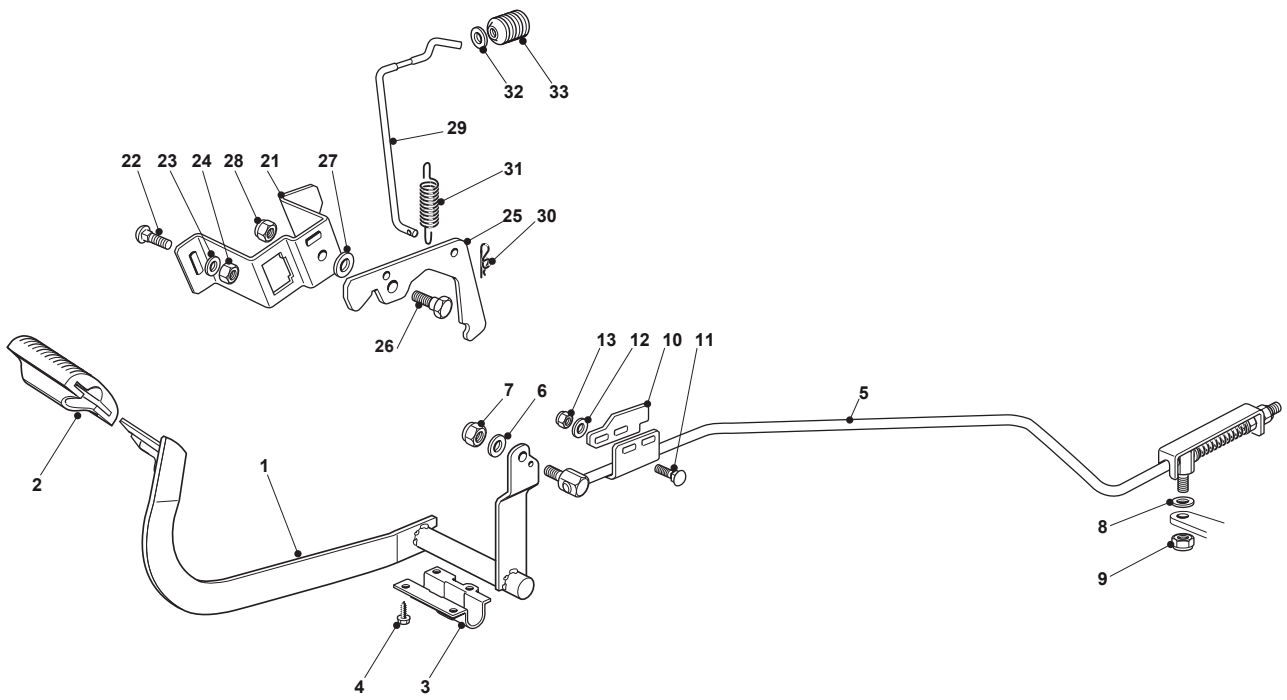

# TH4Y 102 HYDRO

Ride-on HEP 102-122 cm Steering - 4WD

Issue 8 - 2017

Fig.	Q.ty	Part No	Description	Notes
31	1	118400974/0	Transmission Unit	
32	1	382547057/1	Support	
33	2	125040633/0	Bushing	
34	6	112760560/0	Screw	
35	6	112585100/0	Washer	
37	1	112695900/0	Screw	
38	2	112521395/0	Washer	
39	1	112295801/0	Nut	
61	2	182000601/1	Rimm	
62	4	125122200/2	Bearing	
63	2	125950000/0	Valve	
64	2	125590016/0	Tyre	
65	2	125670005/2	Washer	
66	2	112001010/0	Benzing Ring	

Fig.	Q.ty	Part No	Description	Notes
1	1	382500041/0	Pedal	
2	1	125110267/0	Clamp Cover	
3	1	325547081/2	Plate	
4	4	112731601/0	Screw	
5	1	382000554/2	Rod	
6	1	112521350/0	Washer	
7	1	112155000/0	Nut	
8	1	112521350/0	Washer	
9	1	112155000/0	Nut	
10	1	325547281/1	Plate	
11	2	112815210/0	Screw	
12	2	112523040/0	Washer	
13	2	112154510/0	Nut	
21	1	325785143/1	Support	
22	2	112815210/0	Screw	
23	1	112523040/0	Washer	
24	2	112154510/0	Nut	
25	1	325253009/0	Hook	
26	1	122524970/3	Pin	
27	1	325670011/0	Antifriction Washer	
28	1	112155000/0	Nut	
29	1	125033047/0	Rod	
30	1	124487997/0	Cotter Pin	
31	1	125430213/0	Spring	
32	1	112523020/0	Washer	
33	1	125394509/1	Knob	