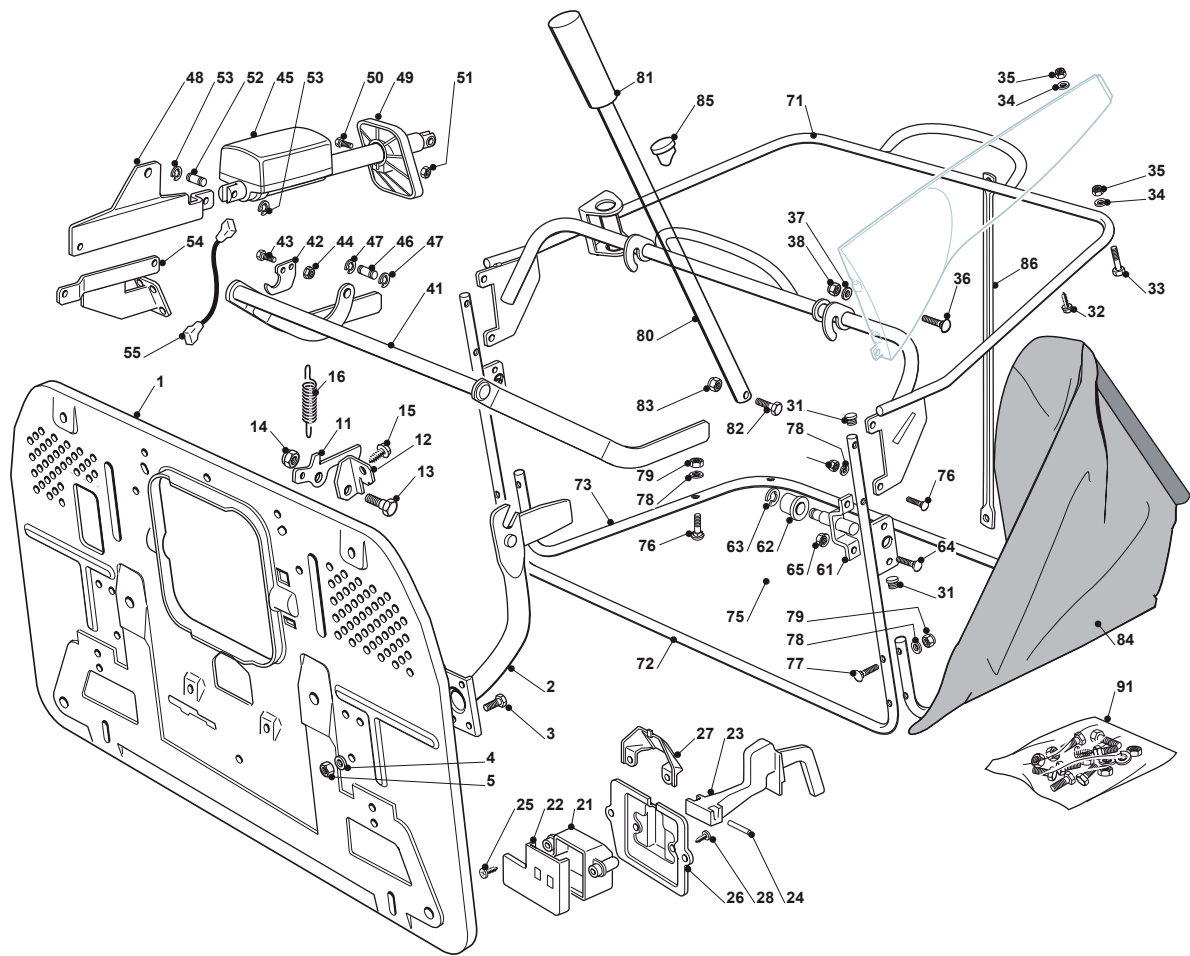

Fig.	Q.ty	Part No	Description	Notes
1	1	382547051/1	Plate	
2	2	182774225/1	Clamp	
3	6	112793102/0	Screw	
4	6	112523060/0	Washer	
5	6	112293201/0	Nut	
11	1	325774417/0	Clamp	
12	1	325755031/2	Bracket	
13	1	125510080/2	Pin	
14	1	112292102/0	Nut	
15	1	112735122/1	Screw	
16	1	127430571/0	Spring	
21	1	125600041/0	Grassc.Full Micro Protection	
22	1	125600042/0	Grasscatcher Micro Prot Cover	
23	1	125318124/0	Full Grassc. Microswtich Cover	
24	1	112400030/0	Pin	
25	1	112728510/0	Screw	
26	1	325785272/0	Micro Protection	
27	1	125600048/0	Empty Micro Grassc.Protection Cover	
28	2	112728450/0	Screw	
31	4	118566110/0	Push Rod	
32	4	112735410/0	Screw	
33	2	112689500/0	Screw	
34	4	112521330/0	Washer	
35	4	112154510/0	Nut	
36	2	112815220/0	Screw	
37	2	112521330/0	Washer	
38	2	112154510/0	Nut	
71	1	382800123/1	Upper Frame	
72	1	382800089/1	Front Frame	
73	1	325800031/0	Lower Frame	
75	1	382650043/0	Lower Stiffening	
76	6	112815220/0	Screw	
77	4	112815245/0	Screw	
78	10	112521330/0	Washer	
79	10	112154510/0	Nut	
80	1	125869029/1	Grasscatcher Lifting Tube	
81	1	125394508/0	Knob	
82	1	112674550/0	Screw	
83	1	112154510/0	Nut	
84	1	182105945/0	Grasscatcher	
86	1	325650159/0	Rear Stiffening	
91	1	382180116/0	Outfit, Screws	