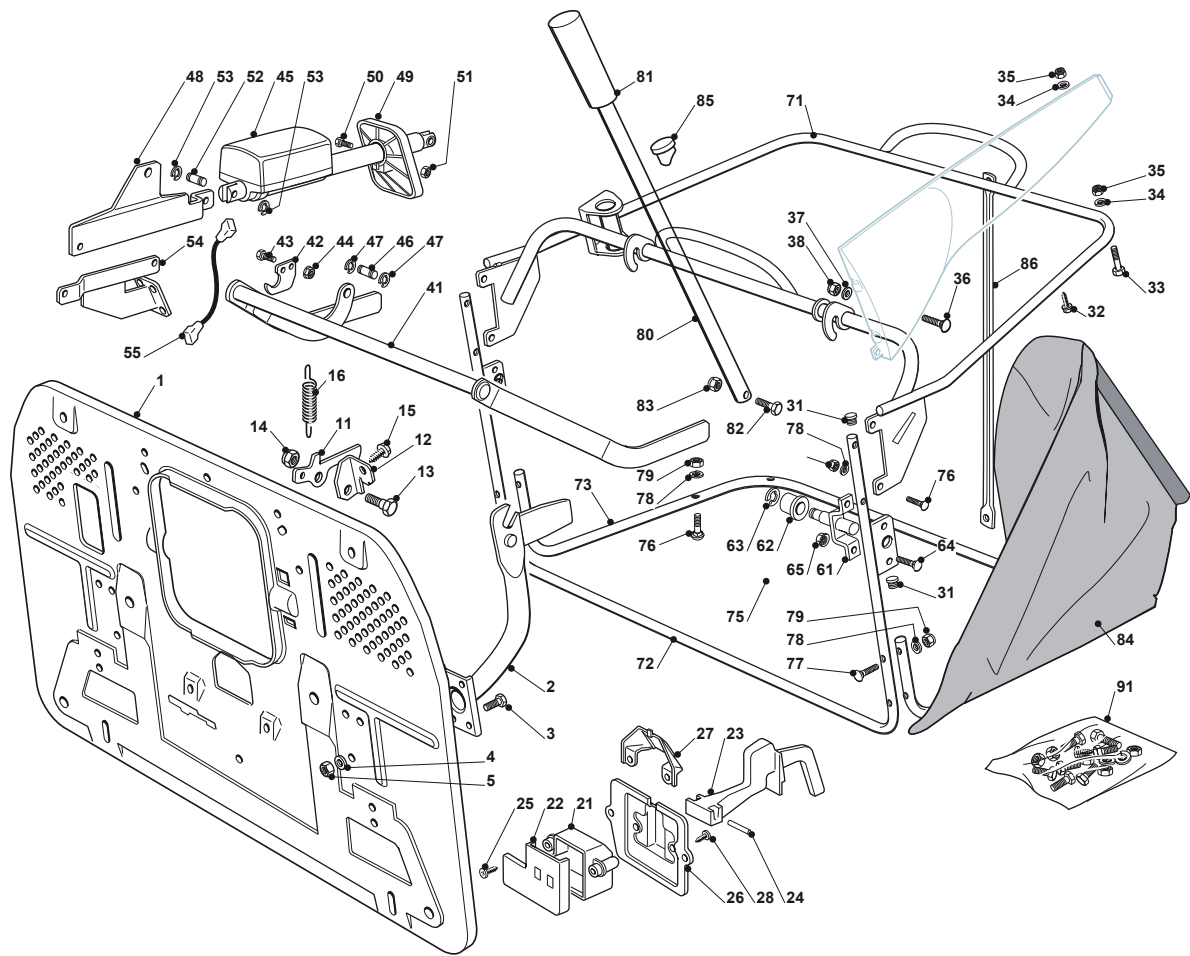

TH4Y 102 HYDRO

Ride-on HEP 102-122 cm Grasscatcher

Issue 8 - 2017

Fig.	Q.ty	Part No	Description	Notes
75	1	382650043/0	Lower Stiffening	
76	6	112815220/0	Screw	
77	4	112815245/0	Screw	
78	10	112521330/0	Washer	
79	10	112154510/0	Nut	
80	1	125869029/1	Grasscatcher Lifting Tube	
81	1	125394508/0	Knob	
82	1	112674550/0	Screw	
83	1	112154510/0	Nut	
84	1	182105945/0	Grasscatcher	
85	1	325120232/0	Cap	
86	1	325650159/0	Rear Stiffening	
91	1	382180117/0	Outfit, Screws