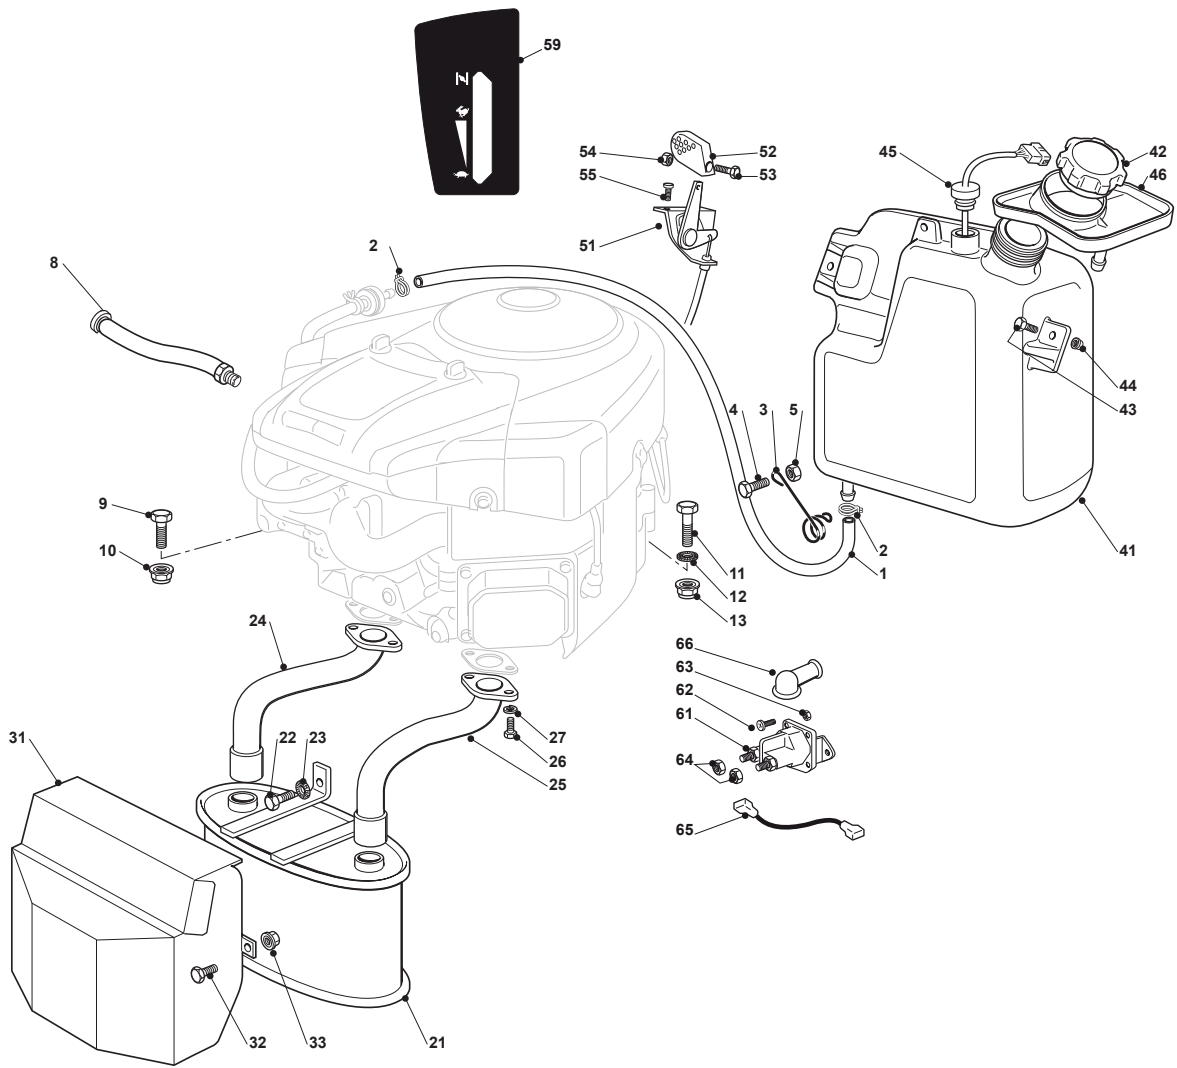

Fig.	Q.ty	Part No	Description	Notes
1	1	325869016/1	Connecting Tube	
2	2	118375051/1	Fair Led	
3	1	125430239/1	Spring	
4	1	112790781/0	Screw	
5	1	112292102/0	Nut	
8	1	1134-5827-01	Oil Drain Assy	
9	3	112691100/0	Screw	
10	3	112154210/0	Nut	
11	1	112691115/0	Screw	
12	1	112540260/0	Grower	
13	1	112154210/0	Nut	
21	1	182750009/0	Muffler	
22	2	112793301/0	Screw	
23	2	112540260/0	Grower	
24	1	118738236/0	Exhaust Right Tube	
25	1	118738237/0	Exhaust Left Tube	
26	4	112735530/0	Screw	
27	4	112583500/0	Grower	
31	1	382598043/3	Muffler Protection	
32	2	112791011/0	Screw	
33	2	112292102/0	Nut	
41	1	325735125/2	Tank	
42	1	325795003/0	Fuel Cap	
43	2	112788910/0	Screw	
44	2	112500092/0	Rivet	
45	1	125290002/0	Fuel Level Indicator	
46	1	325600086/0	Tank Guard	
51	1	182000218/0	Accelerator	
52	1	325592000/0	Knob	
53	1	112726388/0	Screw	
54	1	112290800/0	Nut	
55	2	112788512/0	Screw	
59	1	114360717/0	Label	
61	1	118736112/0	Solenoid	
62	2	112791011/0	Screw	
63	2	112292102/0	Nut	
64	2	112360352/0	Nut	
65	1	125065002/0	Cable	
66	1	118564861/1	Protection