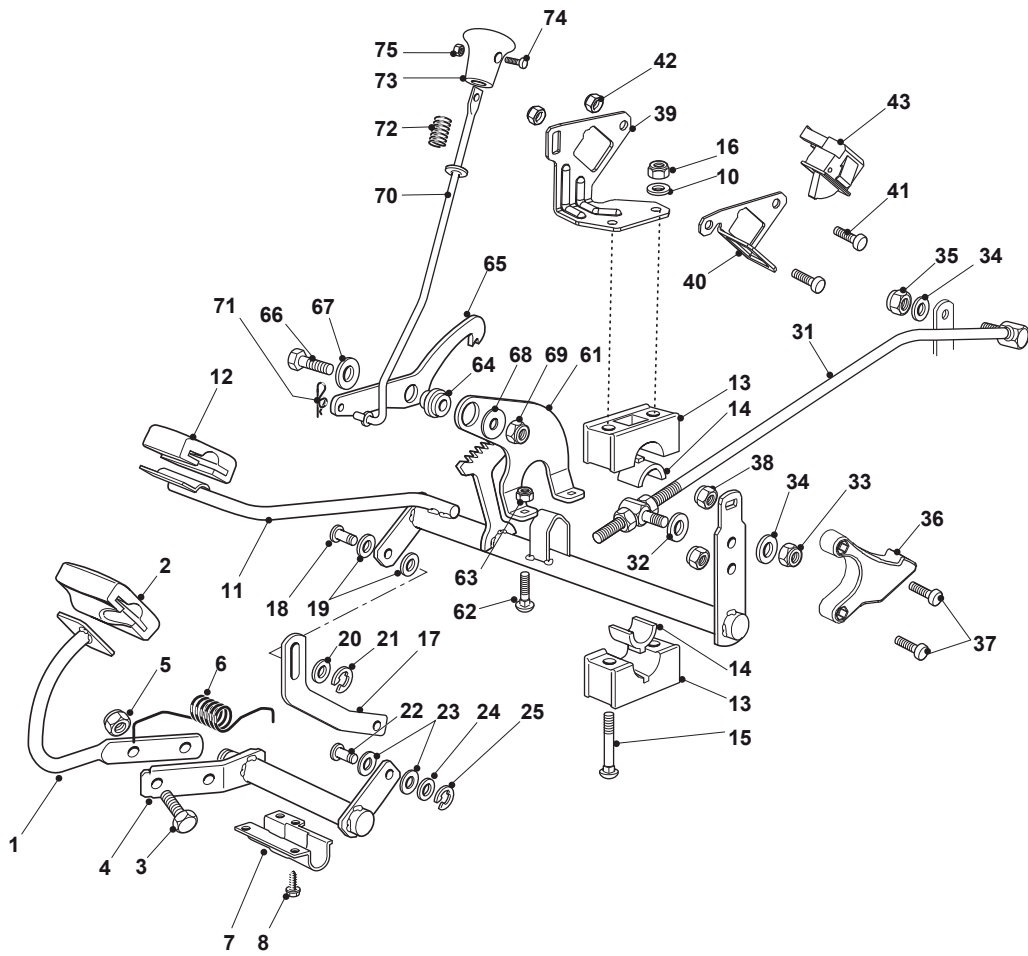

Fig.	Q.ty	Part No	Description	Notes
1	1	382500045/0	Pedal	
2	1	325110275/0	Clamp Cover	
3	2	112793301/0	Screw	
4	1	382000559/1	Axle	
5	2	112155000/0	Nut	
6	1	125430246/1	Spring	
7	1	325547133/1	Plate	
8	4	112731601/0	Screw	
10	4	112523040/0	Washer	
11	1	382000617/2	Axle	
12	1	325110274/0	Clamp Cover Front	
13	4	325785354/0	Support	
14	4	325034003/0	Brass	
15	4	112815271/0	Screw	
16	4	112154510/0	Nut	
17	1	325547207/0	Plate	
18	1	125510085/1	Pin	
19	2	325670011/0	Antifriction Washer	
20	1	112521350/0	Washer	
21	1	112000930/0	Benzing Ring	
22	1	125510085/1	Pin	
23	2	325670011/0	Antifriction Washer	
24	1	112521350/0	Washer	
25	1	112000930/0	Benzing Ring	
31	1	382000612/0	Rod	
32	1	112523060/0	Washer	
33	1	112154510/0	Nut	
34	2	112523040/0	Washer	
35	1	112154510/0	Nut	
36	1	325060050/0	Cam	
37	2	112789100/0	Screw	
38	2	112154330/0	Nut	
39	1	325755071/0	Angle Bracket	
40	1	325785479/0	Micro Switch Bracket	
41	2	112791400/0	Screw	
42	2	112292102/0	Nut	
43	1	119410614/0	Microswitch	
61	1	325774477/0	Clamp	
62	2	112815210/0	Screw	
63	2	112292102/0	Nut	
64	1	125040638/0	Bushing	
65	1	325022000/1	Hook	
66	1	112691100/0	Screw	
67	1	112523060/0	Washer	
68	1	322672152/0	Antifriction Washer	
69	1	112155000/0	Nut	
70	1	125033092/0	Feed Control Rod	
71	1	124487995/0	Cotter Pin	
72	1	125430232/0	Spring	
73	1	325605002/0	Button	
74	1	112726389/0	Screw