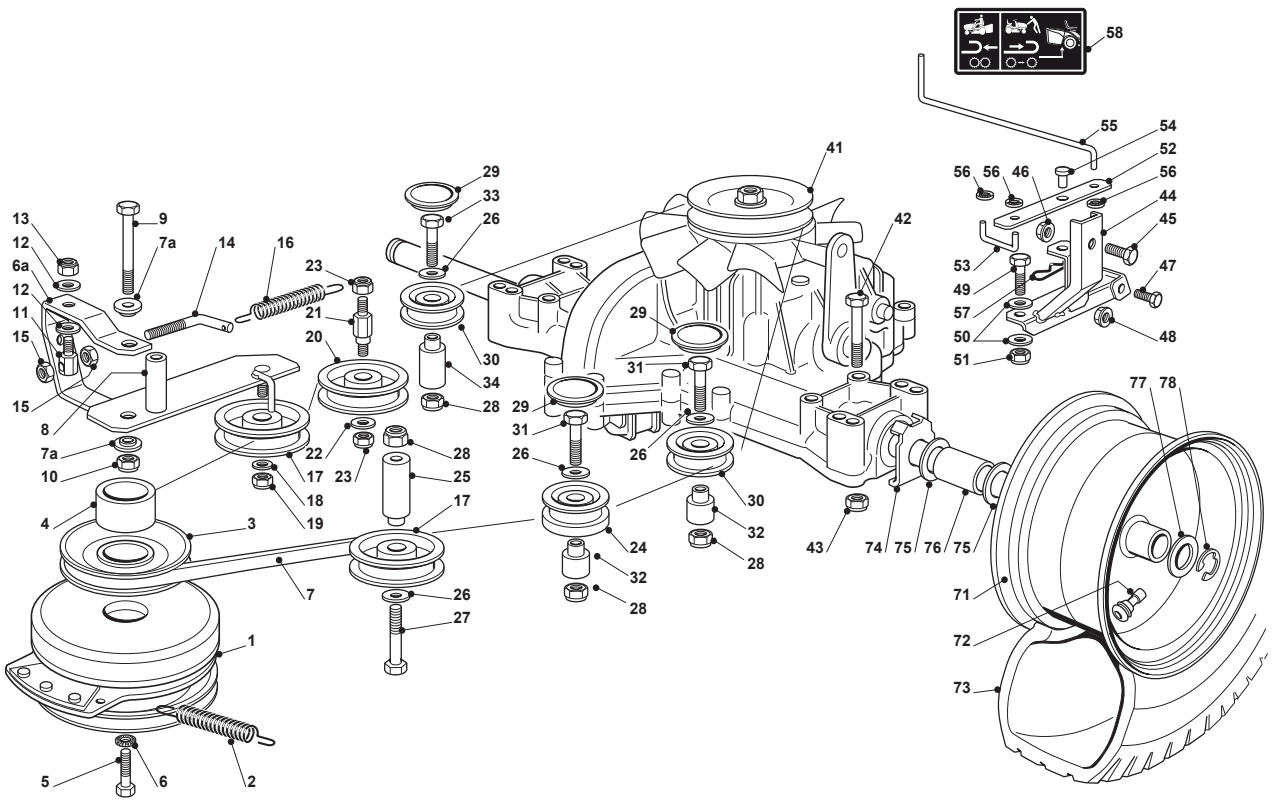

Fig.	Q.ty	Part No	Description	Notes
56	3	112604896/0	Crown Fastener	
57	1	124487997/0	Cotter Pin	
58	1	114363696/0	Label	
71	2	182000602/0	Rimm	
72	2	125950000/0	Valve	
73	2	125590017/0	Tyre	for PL and other GGP Brand
73	2	125590026/0	Tyre	for Stiga Models
74	2	325670025/0	Washer	
75	4	112521410/0	Washer	
76	2	125160023/0	Spacer	
77	2	125670005/2	Washer	
78	2	112001010/0	Benzing Ring