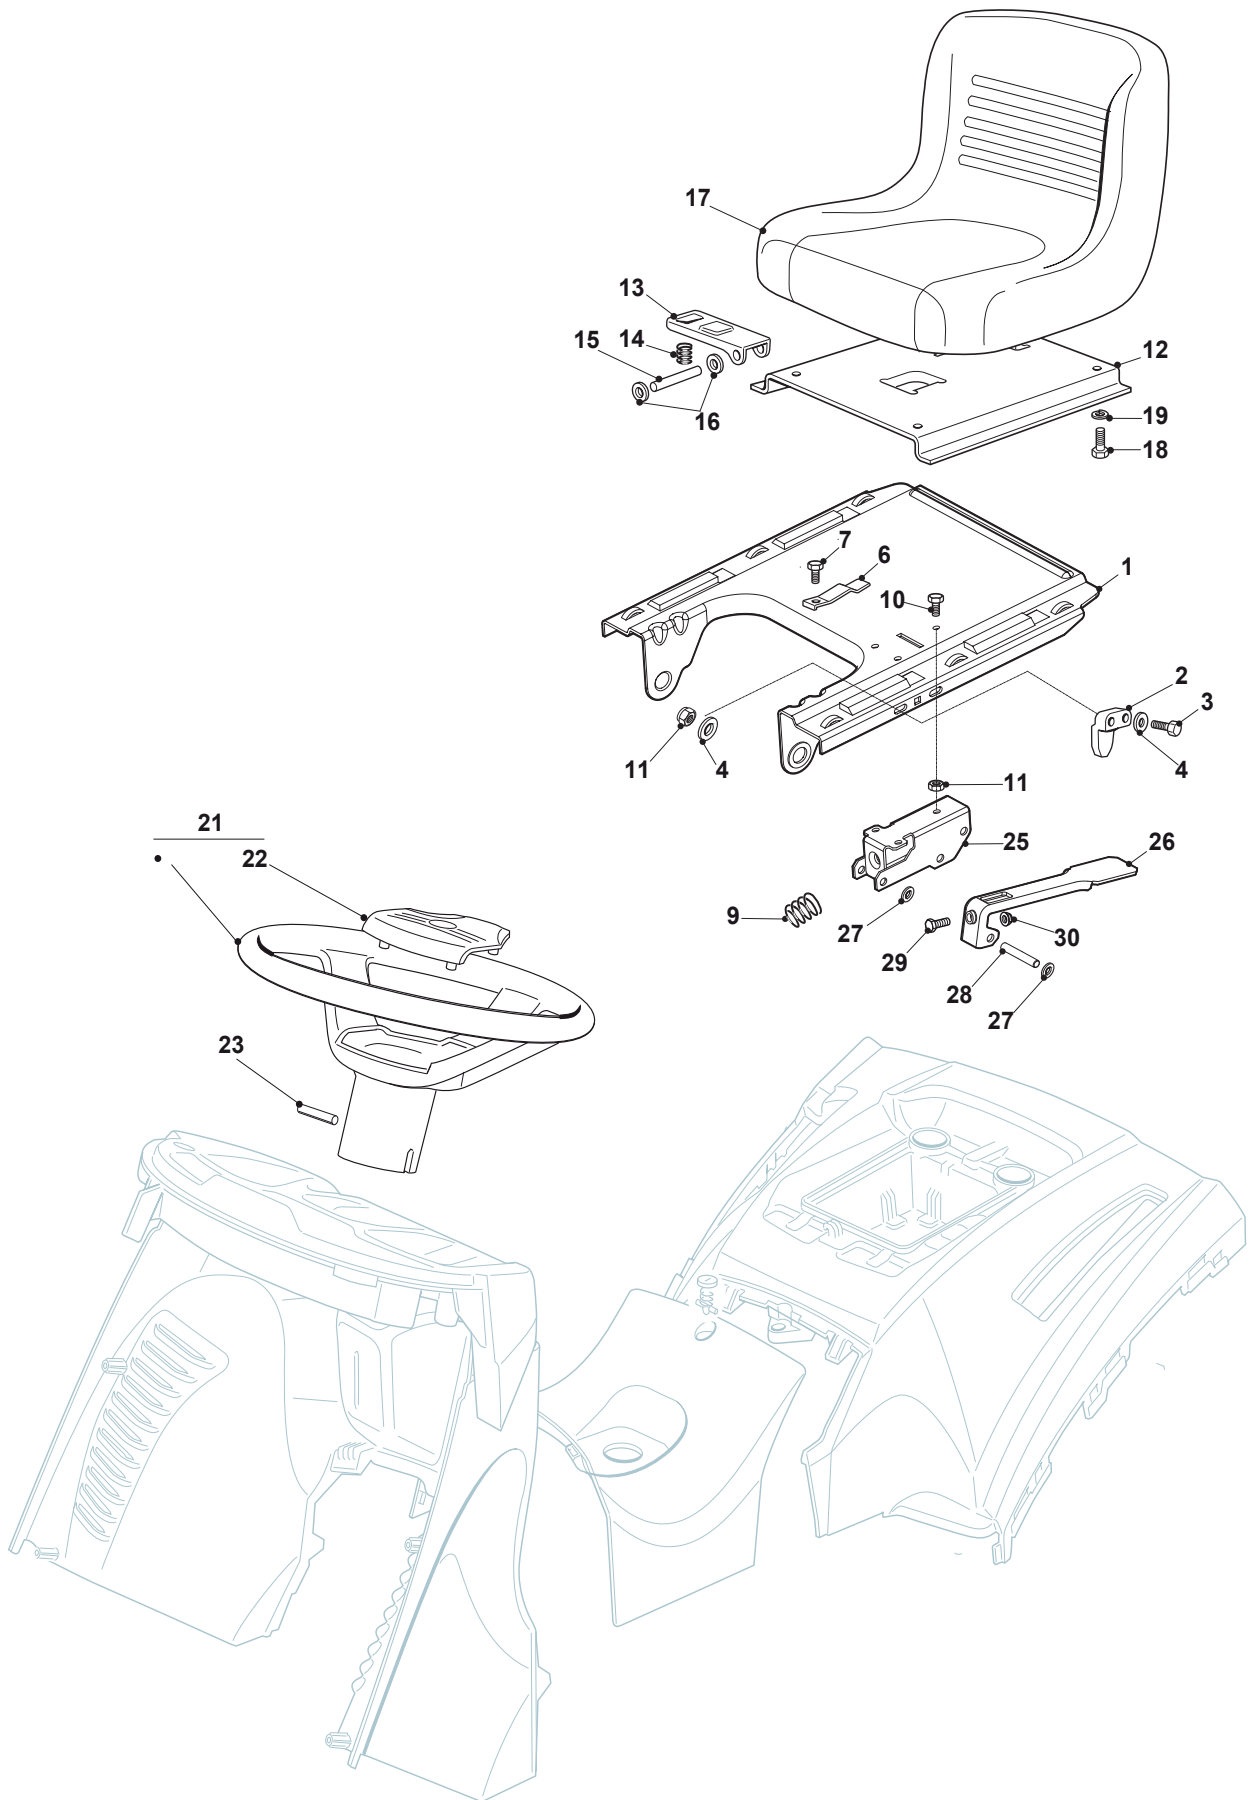

Fig.	Q.ty	Part No	Description	Notes
1	1	325785149/3	Fixed Seat Support	
2	1	325060049/0	Seat Switch Cam	
3	2	112815050/0	Screw	
4	4	112521320/0	Washer	
5	2	112154330/0	Nut	
6	1	125430203/1	Spring	
7	1	112731580/0	Screw	
9	1	125430285/0	Spring	
10	2	112789000/0	Screw	
11	1	112154330/0	Nut	
12	1	325785147/2	Seat Support	
13	1	325318109/1	Stop Lever	
14	1	125430202/1	Spring	
15	1	125510000/0	Pin	
16	2	112604897/0	Elastic Washer	
17	1	125722476/0	Seat	
18	4	112793102/0	Screw	
19	4	112583500/0	Grower	
21	1	125961217/1	Coated Steering Wheel Black	
22	1	325580500/0	Cap	
23	1	112620299/0	Elastic Pin	
25	1	325774575/0	Fulcrum Clamp	
26	1	325318327/0	Lever	
27	6	112604896/0	Crown Fastener	
28	3	122517866/0	Pin	
29	1	112735661/0	Screw	
30	1	112154510/0	Nut	

Fig.	Q.ty	Part No	Description	Notes
1	1	325785149/3	Fixed Seat Support	
2	1	325060049/0	Seat Switch Cam	
3	2	112815050/0	Screw	
4	4	112521320/0	Washer	
5	2	112372550/0	Nut	
6	1	125430203/1	Spring	
7	1	112731580/0	Screw	
9	1	125430285/0	Spring	
10	2	112789000/0	Screw	
11	1	112154330/0	Nut	
12	1	325785147/2	Seat Support	
13	1	325318109/1	Stop Lever	
14	1	125430202/1	Spring	
15	1	125510000/0	Pin	
16	2	112604897/0	Elastic Washer	
17	1	125722471/0	Seat	
18	4	112793102/0	Screw	
19	4	112583500/0	Grower	
21	1	125961217/1	Coated Steering Wheel Black	
22	1	325580505/0	Cap	
23	1	112620250/0	Pin	
25	1	325774575/0	Fulcrum Clamp	
26	1	325318327/0	Lever	
27	6	112604896/0	Crown Fastener	
28	3	122517866/0	Pin	
29	1	112735661/0	Screw	
30	1	112154510/0	Nut	