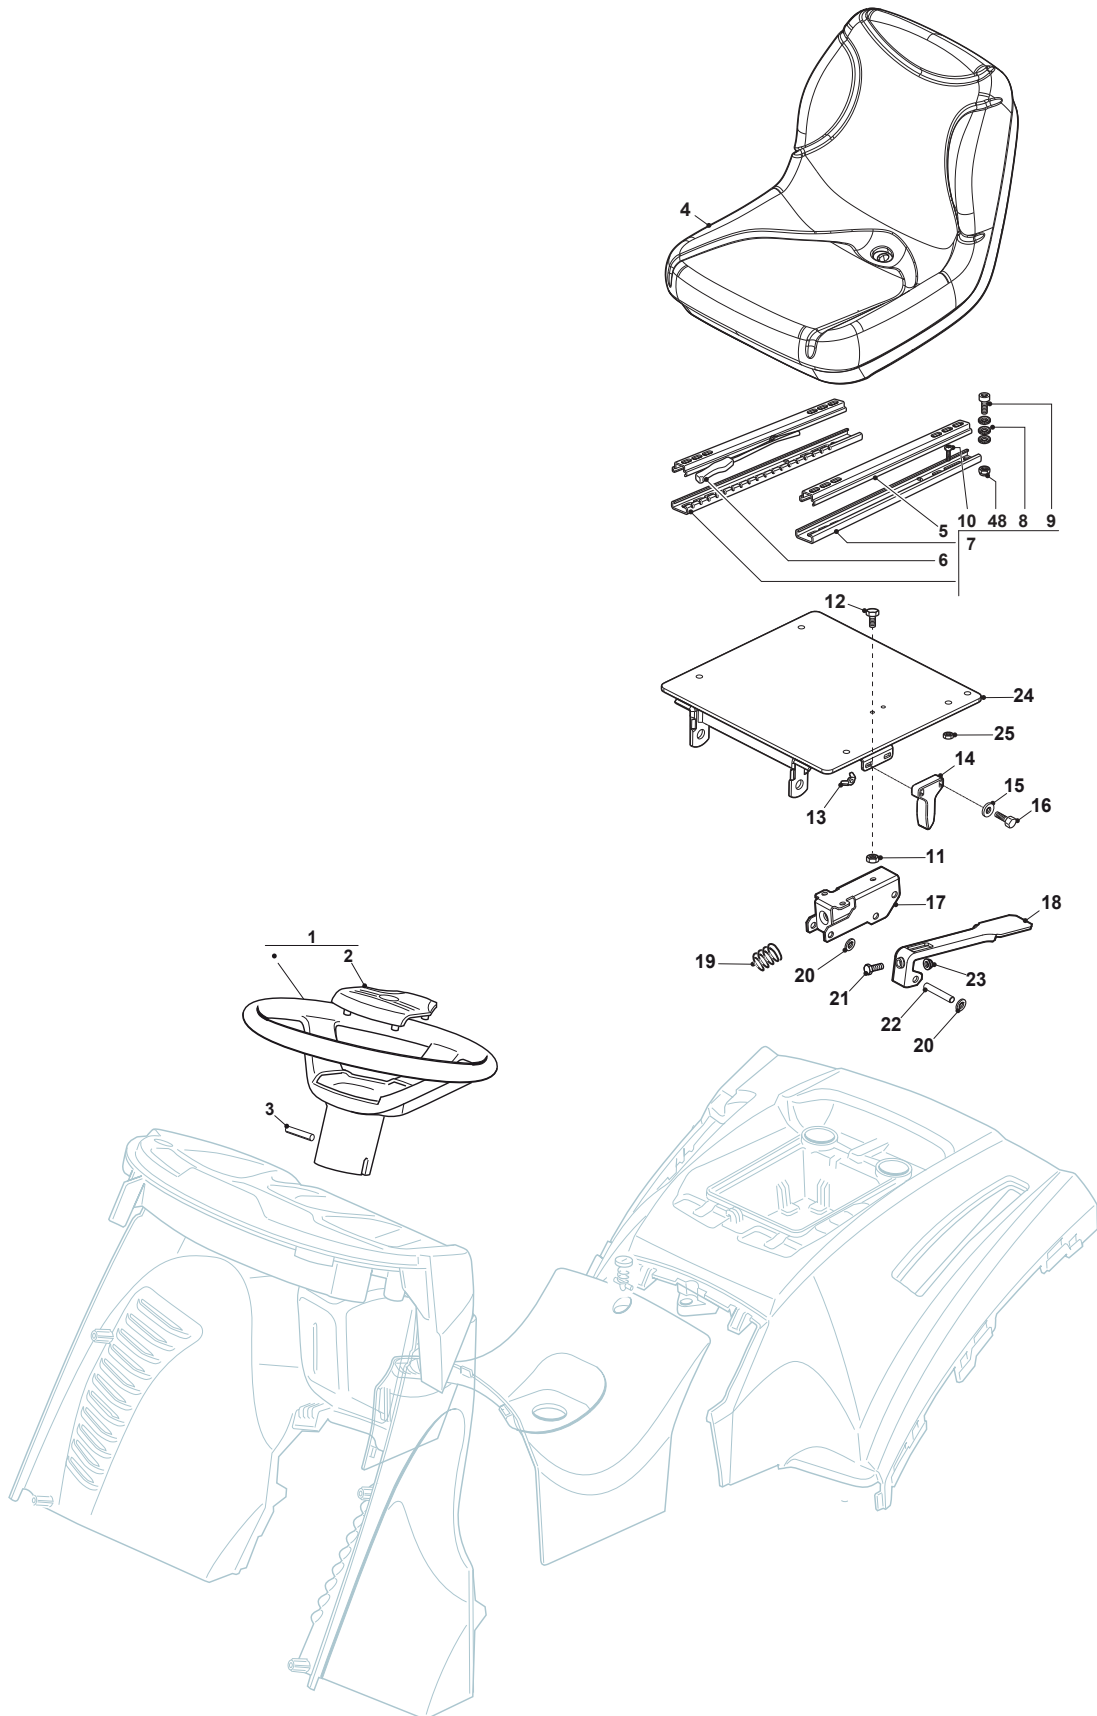

Fig.	Q.ty	Part No	Description	Notes
1	1	325785149/3	Fixed Seat Support	
2	1	325060049/0	Seat Switch Cam	
3	2	112815050/0	Screw	
4	4	112521320/0	Washer	
5	2	112372550/0	Nut	
6	1	125430203/1	Spring	
7	1	112731580/0	Screw	
9	1	125430285/0	Spring	
10	2	112789000/0	Screw	
11	1	112154330/0	Nut	
12	1	325785147/2	Seat Support	
13	1	325318109/1	Stop Lever	
14	1	125430202/1	Spring	
15	1	125510000/0	Pin	
16	2	112604897/0	Elastic Washer	
17	1	125722471/0	Seat	
18	4	112793102/0	Screw	
19	4	112583500/0	Grower	
21	1	125961217/1	Coated Steering Wheel Black	
22	1	325580505/0	Cap	
23	1	112620250/0	Pin	
25	1	325774575/0	Fulcrum Clamp	
26	1	325318327/0	Lever	
27	6	112604896/0	Crown Fastener	
28	3	122517866/0	Pin	
29	1	112735661/0	Screw	
30	1	112154510/0	Nut	

Fig.	Q.ty	Part No	Description	Notes
1	1	325785149/3	Fixed Seat Support	
2	1	325060049/0	Seat Switch Cam	
3	2	112815050/0	Screw	
4	4	112521320/0	Washer	
5	2	112372550/0	Nut	
6	1	125430203/1	Spring	
7	1	112731580/0	Screw	
9	1	125430285/0	Spring	
10	2	112789000/0	Screw	
11	2	112154330/0	Nut	
12	1	325785147/2	Seat Support	
13	1	325318303/0	Stop Lever	
14	1	125430202/1	Spring	
15	1	125510000/0	Pin	
16	2	112604897/0	Elastic Washer	
18	4	112793102/0	Screw	
19	4	112583500/0	Grower	
20	1	325580508/0	Steering Plate Cover	
21	1	325961222/1	Steering Wheel	
22	1	125722480/0	Seat	
23	1	387185100/0	Arm Rests	
24	1	322394505/0	Knob	
25	1	325774575/0	Fulcrum Clamp	
26	1	325318327/0	Lever	
27	6	112604896/0	Crown Fastener	
28	3	122517866/0	Pin	
29	1	112735661/0	Screw	
30	1	112154510/0	Nut	
31	2	322110240/0	Hub Cap	Black with Stiga Logo
32	2	322110239/0	Hub Cover	Black with Stiga Logo