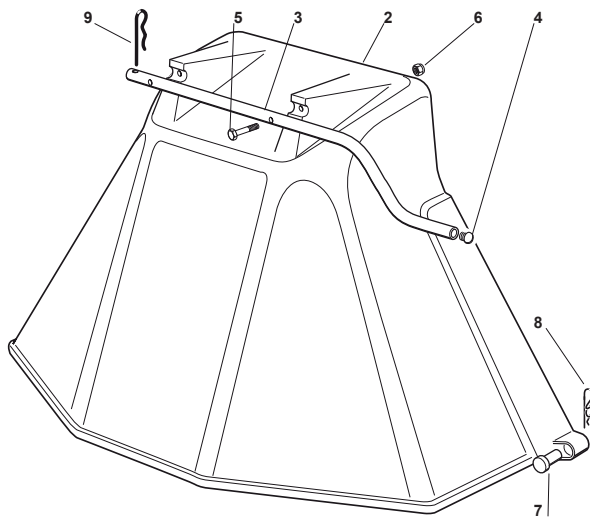

TH4Y 102 HYDRO

Ride-on HEP 102-122 cm **Optionals On Request**

Issue 8 - 2017

Fig.	Q.ty	Part No	Description	Notes
2	1	382400003/1	Ejection Guard	
3	1	325869043/0	Rear Support	
4	2	118566112/0	Polyethylene Push Road Ivars D=20Inch	
5	2	112689515/0	Screw	
6	2	112154510/0	Nut	
7	2	125510022/1	Pin	
8	2	124487998/0	Cotter Pin	
9	1	124487999/0	Spring Pin	
31	2	325869081/0	Coupling Rod	
32	6	112793102/0	Screw	
33	6	112155000/0	Nut	
41	1	382033113/0	Rod	
42	1	382774265/0	Bracket Right Hitch Support	
43	1	382774267/0	Bracket Left Hitch Support	
44	2	112521395/0	Washer	
45	2	112620305/0	Elastic Pin	
46	2	125510118/0	Pin	
47	2	124487997/0	Cotter Pin	
48	1	125510021/1	Hitch Pin	
49	1	124487999/0	Spring Pin	
72	1	325140097/0	Deflector	
73	1	325394019/0	Handle	
74	1	125510077/0	Pin	
75	1	125430245/0	Spring	
76	1	112735405/0	Screw	
77	1	325280000/1	Handgrip	
78	1	125840011/1	Tie Rod	
79	2	125253004/0	Mulch.Kit Fixing Hook