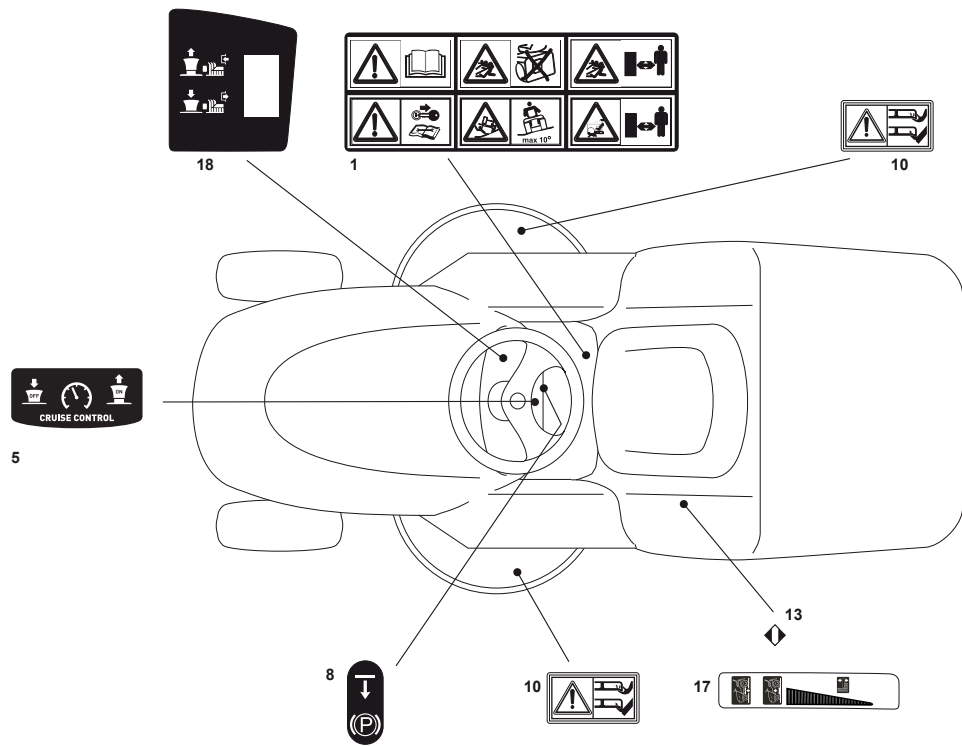

TH4Y 102 HYDRO

Ride-on HEP 102-122 cm Labels

Issue 8 - 2017

Fig.	Q.ty	Part No	Description	Notes
1	1	114361553/1	Label	
5	1	114365612/0	Label	
8	1	114363700/0	Label	
10	2	114356699/1	Label	
13	1	114357913/0	Label	
17	1	114363414/0	Label	
18	1	114360715/2	Label