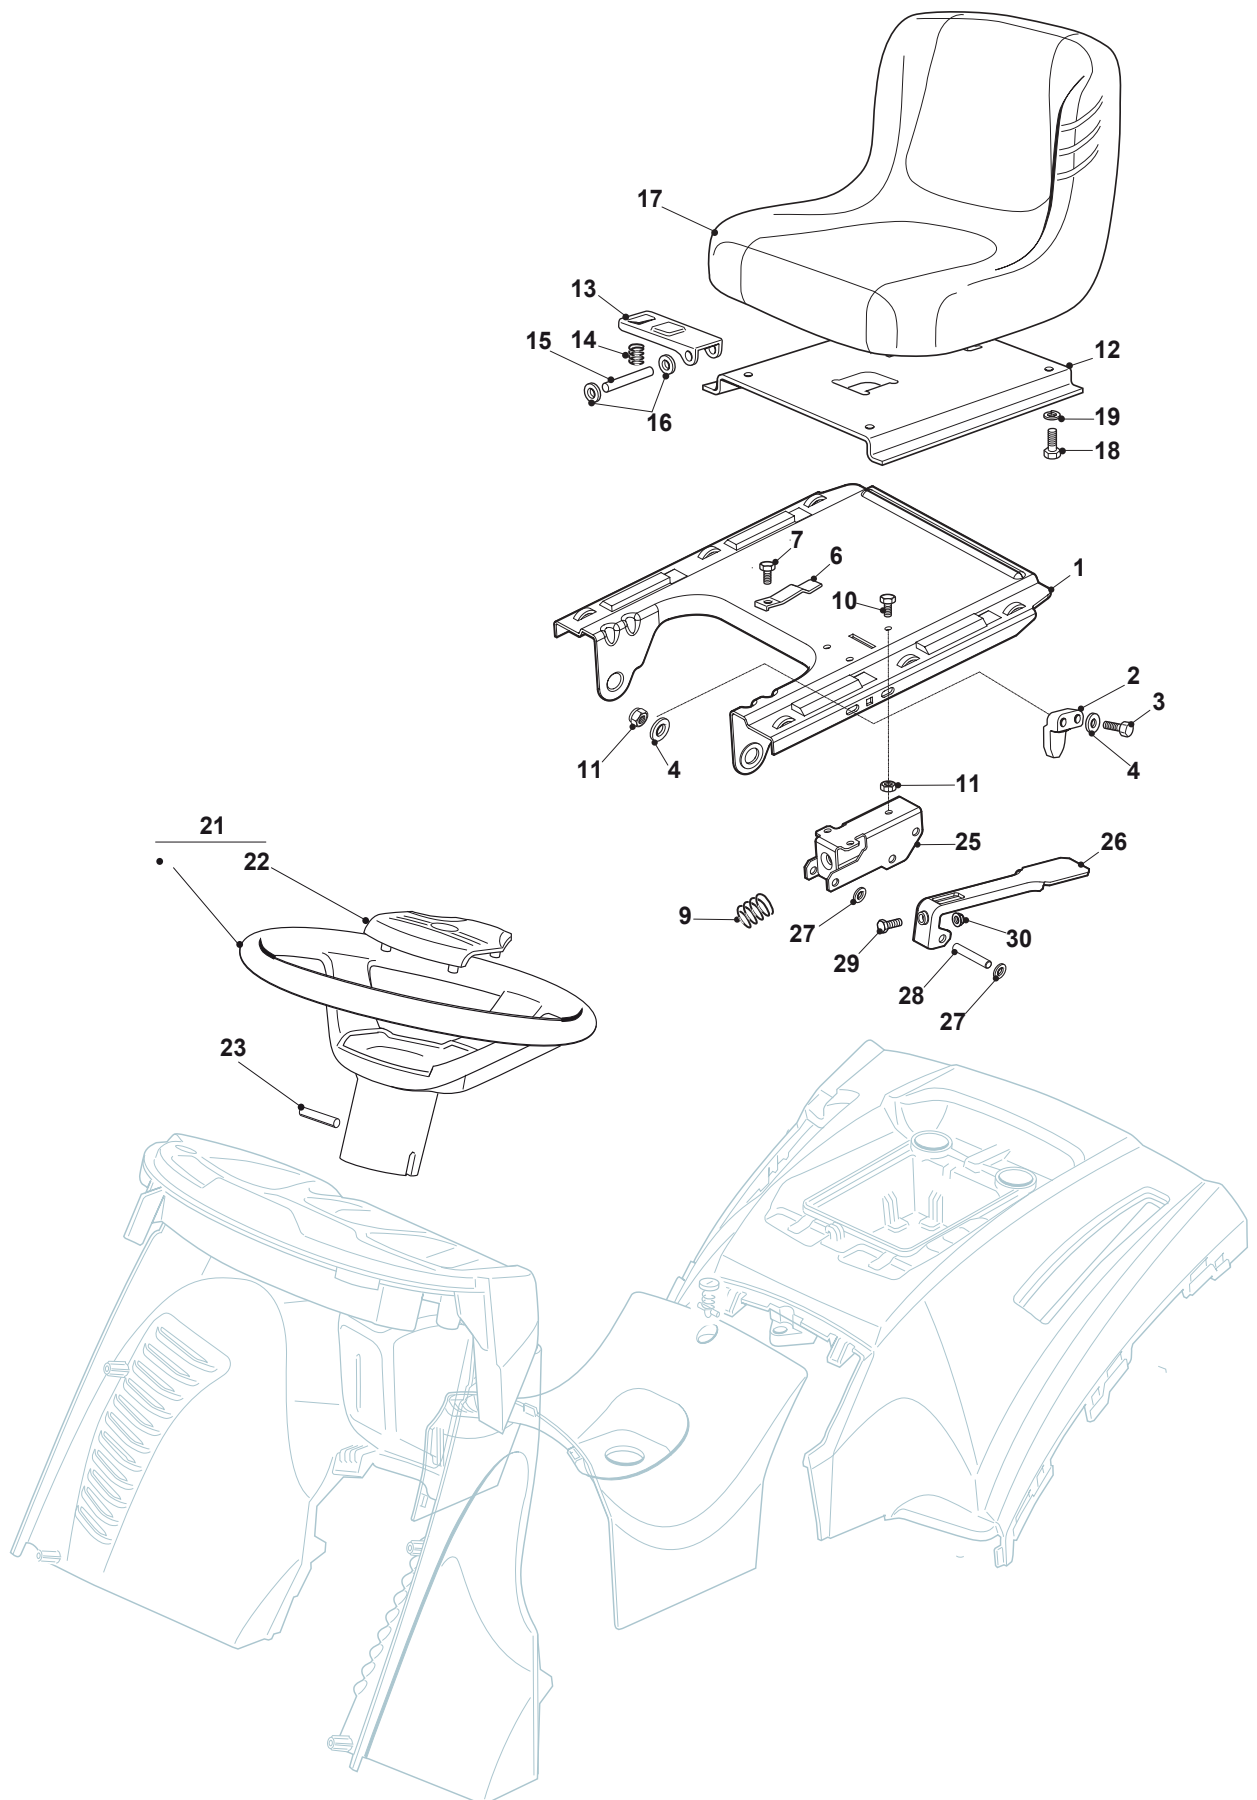

# TH4Y 102 HYDRO

Ride-on HEP 102-122 cm **Optionals On Request**

Issue 8 - 2017

Fig.	Q.ty	Part No	Description	Notes
2	1	382400003/1	Ejection Guard	
3	1	325869043/0	Rear Support	
4	2	118566112/0	Polyethylene Push Road Ivars D=20Inch	
5	2	112689515/0	Screw	
6	2	112154510/0	Nut	
7	2	125510022/1	Pin	
8	2	124487998/0	Cotter Pin	
9	1	124487999/0	Spring Pin	
31	2	325869081/0	Coupling Rod	
32	6	112793102/0	Screw	
33	6	112155000/0	Nut	
41	1	382033113/0	Rod	
42	1	382774265/0	Bracket Right Hitch Support	
43	1	382774267/0	Bracket Left Hitch Support	
44	2	112521395/0	Washer	
45	2	112620305/0	Elastic Pin	
46	2	125510118/0	Pin	
47	2	124487997/0	Cotter Pin	
48	1	125510021/1	Hitch Pin	
49	1	124487999/0	Spring Pin	
72	1	325140097/0	Deflector	
73	1	325394019/0	Handle	
74	1	125510077/0	Pin	
75	1	125430245/0	Spring	
76	1	112735405/0	Screw	
77	1	325280000/1	Handgrip	
78	1	125840011/1	Tie Rod	
79	2	125253004/0	Mulch.Kit Fixing Hook	

Fig.	Q.ty	Part No	Description	Notes
1	1	325785149/3	Fixed Seat Support	
2	1	325060049/0	Seat Switch Cam	
3	2	112815050/0	Screw	
4	4	112521320/0	Washer	
5	2	112154330/0	Nut	
6	1	125430203/1	Spring	
7	1	112731580/0	Screw	
9	1	125430285/0	Spring	
10	2	112735661/0	Screw	
11	1	112154330/0	Nut	
12	1	325785147/2	Seat Support	
13	1	325318109/1	Stop Lever	
14	1	125430202/1	Spring	
15	1	125510000/0	Pin	
16	2	112604897/0	Elastic Washer	
17	1	125722468/0	Seat	
18	4	112793102/0	Screw	
19	4	112583500/0	Grower	
21	1	125961217/1	Coated Steering Wheel Black	
22	1	325580500/0	Cap	
23	1	112620299/0	Elastic Pin	
25	1	325774575/0	Fulcrum Clamp	
26	1	325318327/0	Lever	
27	6	112604896/0	Crown Fastener	
28	3	122517866/0	Pin	
29	1	112735661/0	Screw	
30	1	112154510/0	Nut	