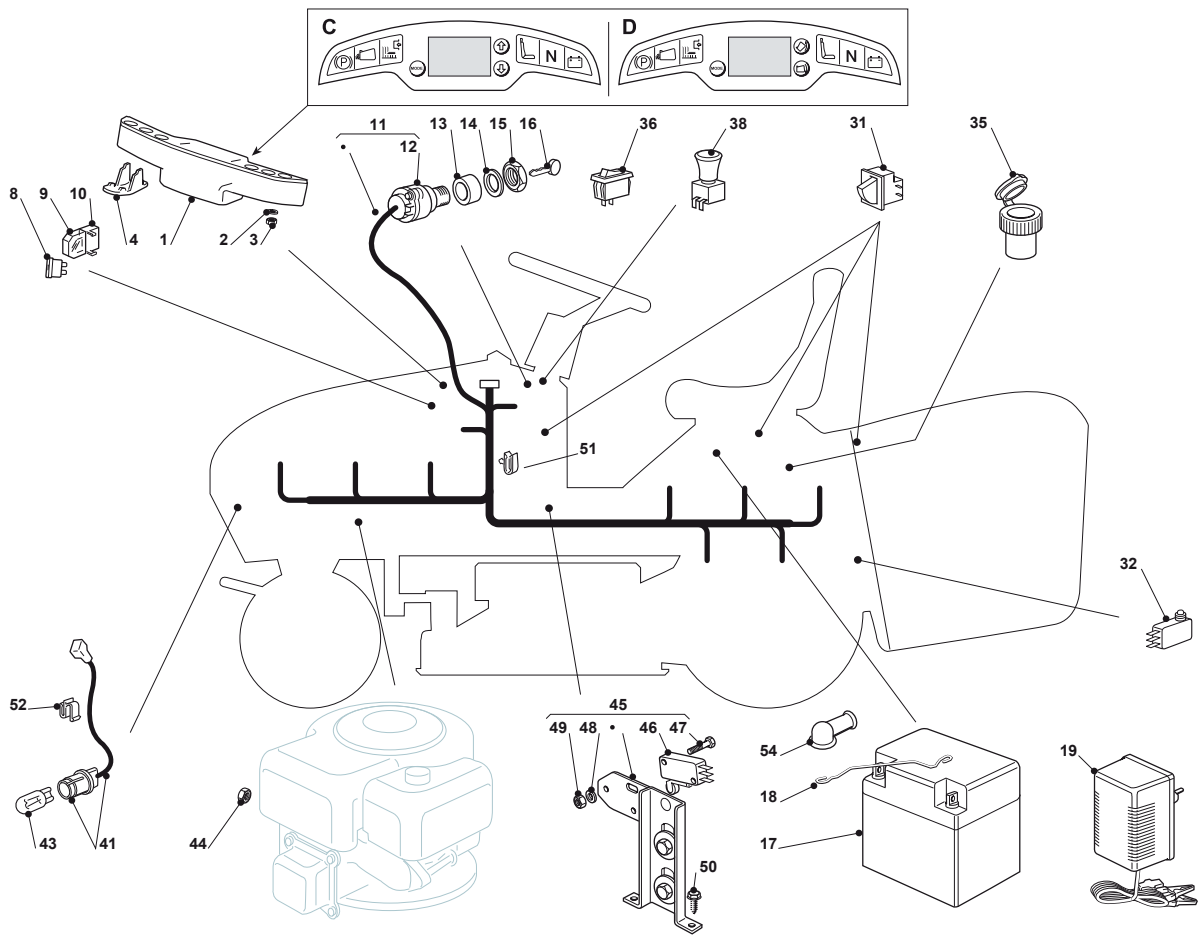

Fig.	Q.ty	Part No	Description	Notes
1	1	382547053/1	Plate	
2	2	382774245/0	Support	
3	6	112793102/0	Screw	
4	6	112523060/0	Washer	
5	6	112293201/0	Nut	
11	1	325774417/0	Clamp	
12	1	325755031/2	Bracket	
13	1	125510080/2	Pin	
14	1	112292102/0	Nut	
15	1	112735122/1	Screw	
16	1	127430579/0	Clutch Spring	
21	1	125600041/0	Grassc.Full Micro Protection	
22	1	125600042/0	Grasscatcher Micro Prot Cover	
23	1	125318124/0	Full Grassc. Microswtich Cover	
24	1	112400030/0	Pin	
25	1	112728510/0	Screw	
26	1	325785272/0	Micro Protection	
27	1	125600048/0	Empty Micro Grassc.Protection Cover	
28	2	112728450/0	Screw	
31	4	118566110/0	Push Rod	
32	4	112735410/0	Screw	
33	2	112689500/0	Screw	
34	4	112521330/0	Washer	
35	4	112154510/0	Nut	
36	2	112815220/0	Screw	
37	2	112521330/0	Washer	
38	2	112154510/0	Nut	
41	1	382000507/1	Axle	
42	2	325774317/1	Grasscatcher Lifting Axle Clam	
43	4	112815210/0	Screw	
44	4	112154510/0	Nut	
45	1	118001000/0	Actuator	
46	1	125510083/0	Pin	
47	2	112000955/0	Benzing Ring	
48	1	325785197/0	Actuator Support	
49	1	325600060/0	Protection	
50	1	112727795/0	Screw	
51	1	112154330/0	Nut	
52	1	125510083/0	Pin	
53	2	112000955/0	Benzing Ring	
54	1	382650213/0	Stiffening	
55	1	125065030/0	Connecting Cable	
61	2	382785147/0	Support	
62	2	125690001/0	Roll	
63	2	112000956/0	Benzing Ring	
64	4	112818690/0	Screw	
65	4	112293201/0	Nut	
71	1	382800123/1	Upper Frame	
72	1	382800089/1	Front Frame	
73	1	325800031/0	Lower Frame	
75	1	382650039/0	Lower Stiffening	

# TH4Y 102 HYDRO

Ride-on HEP 102-122 cm Grasscatcher

Issue 8 - 2017

Fig.	Q.ty	Part No	Description	Notes
75	1	382650043/0	Lower Stiffening	
76	6	112815220/0	Screw	
77	4	112815245/0	Screw	
78	10	112521330/0	Washer	
79	10	112154510/0	Nut	
80	1	125869029/1	Grasscatcher Lifting Tube	
81	1	125394508/0	Knob	
82	1	112674550/0	Screw	
83	1	112154510/0	Nut	
84	1	182105945/0	Grasscatcher	
85	1	325120232/0	Cap	
86	1	325650159/0	Rear Stiffening	
91	1	382180117/0	Outfit, Screws	