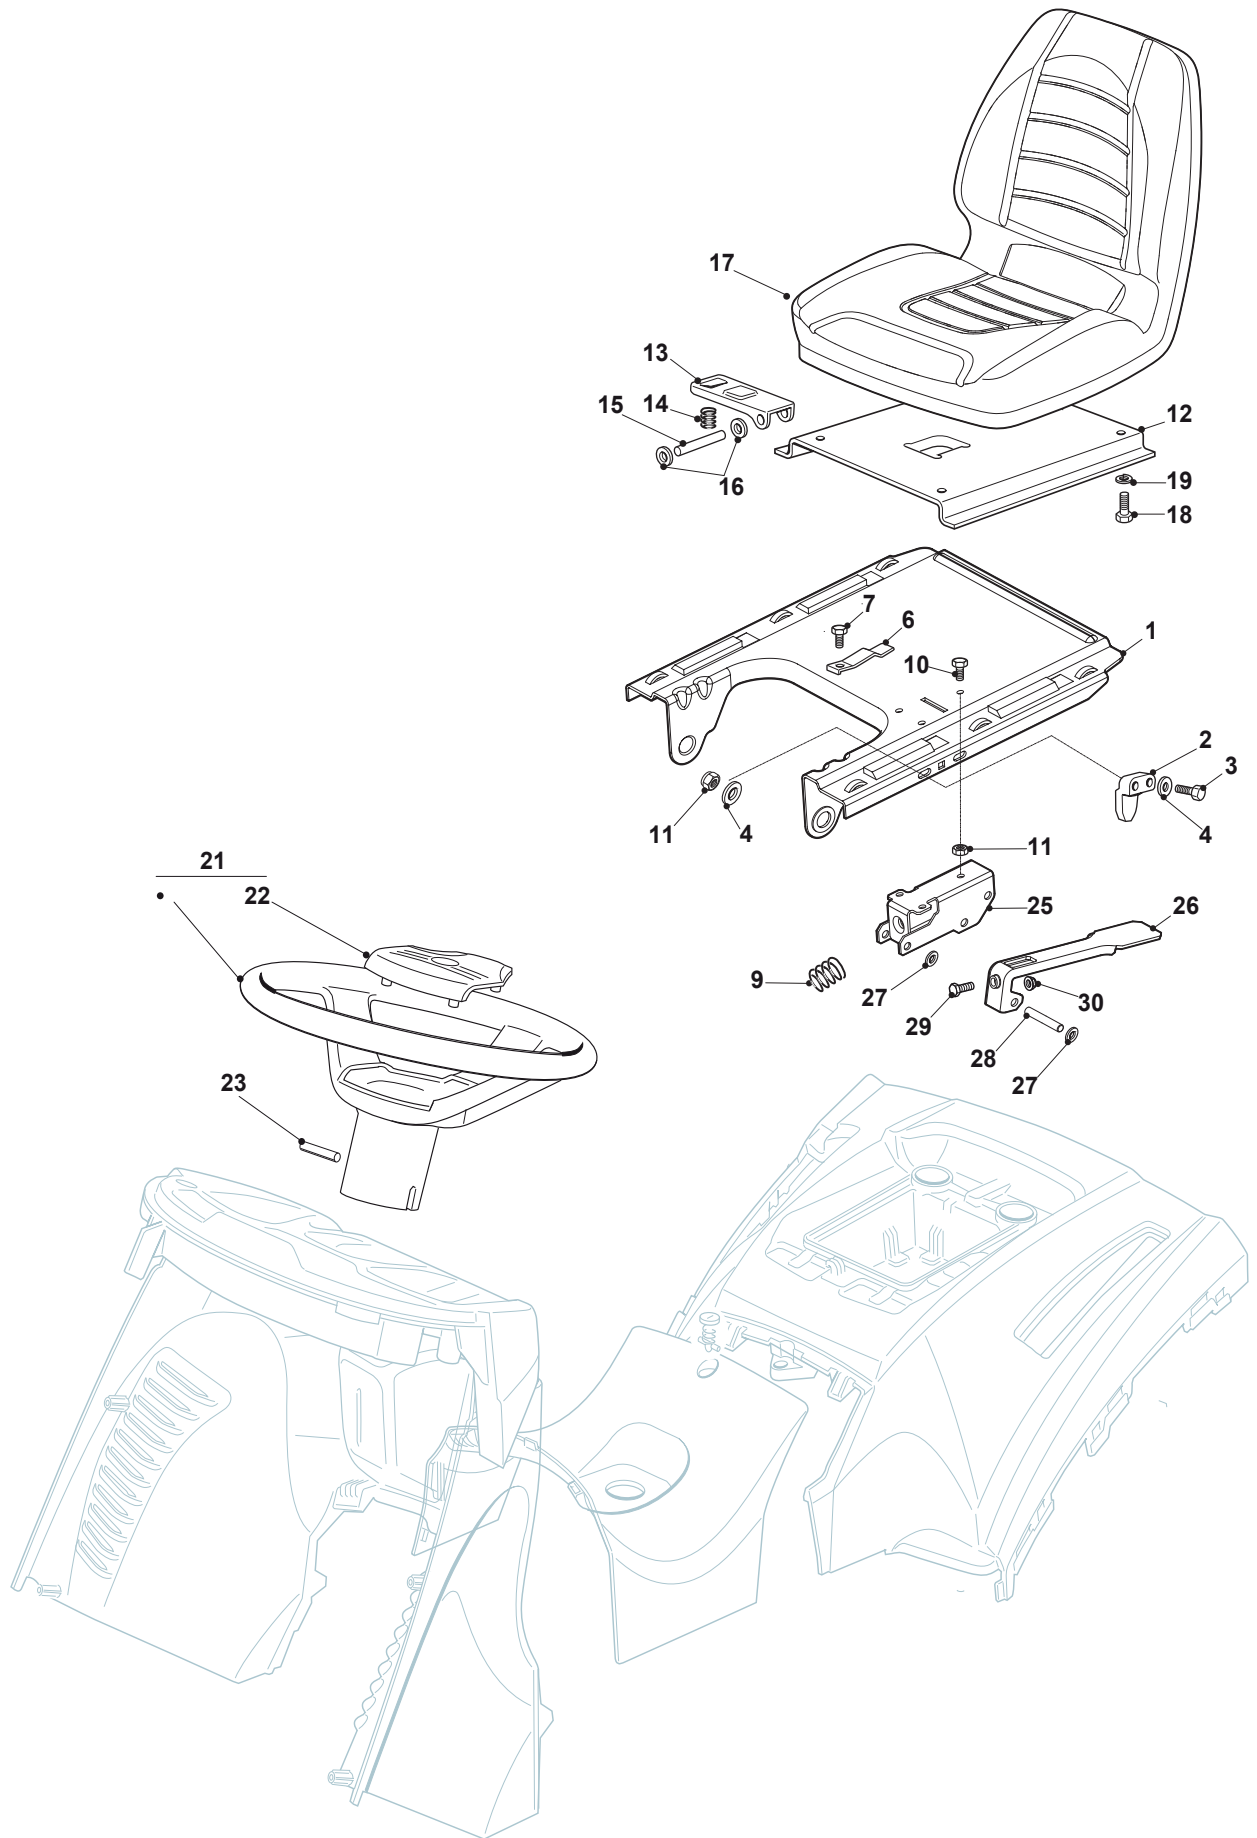

Fig.	Q.ty	Part No	Description	Notes
1	1	325785149/3	Fixed Seat Support	
2	1	325060049/0	Seat Switch Cam	
3	2	112815050/0	Screw	
4	4	112521320/0	Washer	
5	2	112154330/0	Nut	
6	1	125430203/1	Spring	
7	1	112731580/0	Screw	
9	1	125430285/0	Spring	
10	2	112735661/0	Screw	
11	1	112154330/0	Nut	
12	1	325785147/2	Seat Support	
13	1	325318109/1	Stop Lever	
14	1	125430202/1	Spring	
15	1	125510000/0	Pin	
16	2	112604897/0	Elastic Washer	
17	1	125722468/0	Seat	
18	4	112793102/0	Screw	
19	4	112583500/0	Grower	
21	1	125961217/1	Coated Steering Wheel Black	
22	1	325580500/0	Cap	
23	1	112620299/0	Elastic Pin	
25	1	325774575/0	Fulcrum Clamp	
26	1	325318327/0	Lever	
27	6	112604896/0	Crown Fastener	
28	3	122517866/0	Pin	
29	1	112735661/0	Screw	
30	1	112154510/0	Nut	

Fig.	Q.ty	Part No	Description	Notes
1	1	325785149/3	Fixed Seat Support	
2	1	325060049/0	Seat Switch Cam	
3	2	112815050/0	Screw	
4	4	112521320/0	Washer	
5	2	112154330/0	Nut	
6	1	125430203/1	Spring	
7	1	112731580/0	Screw	
9	1	125430285/0	Spring	
10	2	112789000/0	Screw	
11	1	112154330/0	Nut	
12	1	325785147/2	Seat Support	
13	1	325318109/1	Stop Lever	
14	1	125430202/1	Spring	
15	1	125510000/0	Pin	
16	2	112604897/0	Elastic Washer	
17	1	125722476/0	Seat	
18	4	112793102/0	Screw	
19	4	112583500/0	Grower	
21	1	125961217/1	Coated Steering Wheel Black	
22	1	325580500/0	Cap	
23	1	112620299/0	Elastic Pin	
25	1	325774575/0	Fulcrum Clamp	
26	1	325318327/0	Lever	
27	6	112604896/0	Crown Fastener	
28	3	122517866/0	Pin	
29	1	112735661/0	Screw	
30	1	112154510/0	Nut	