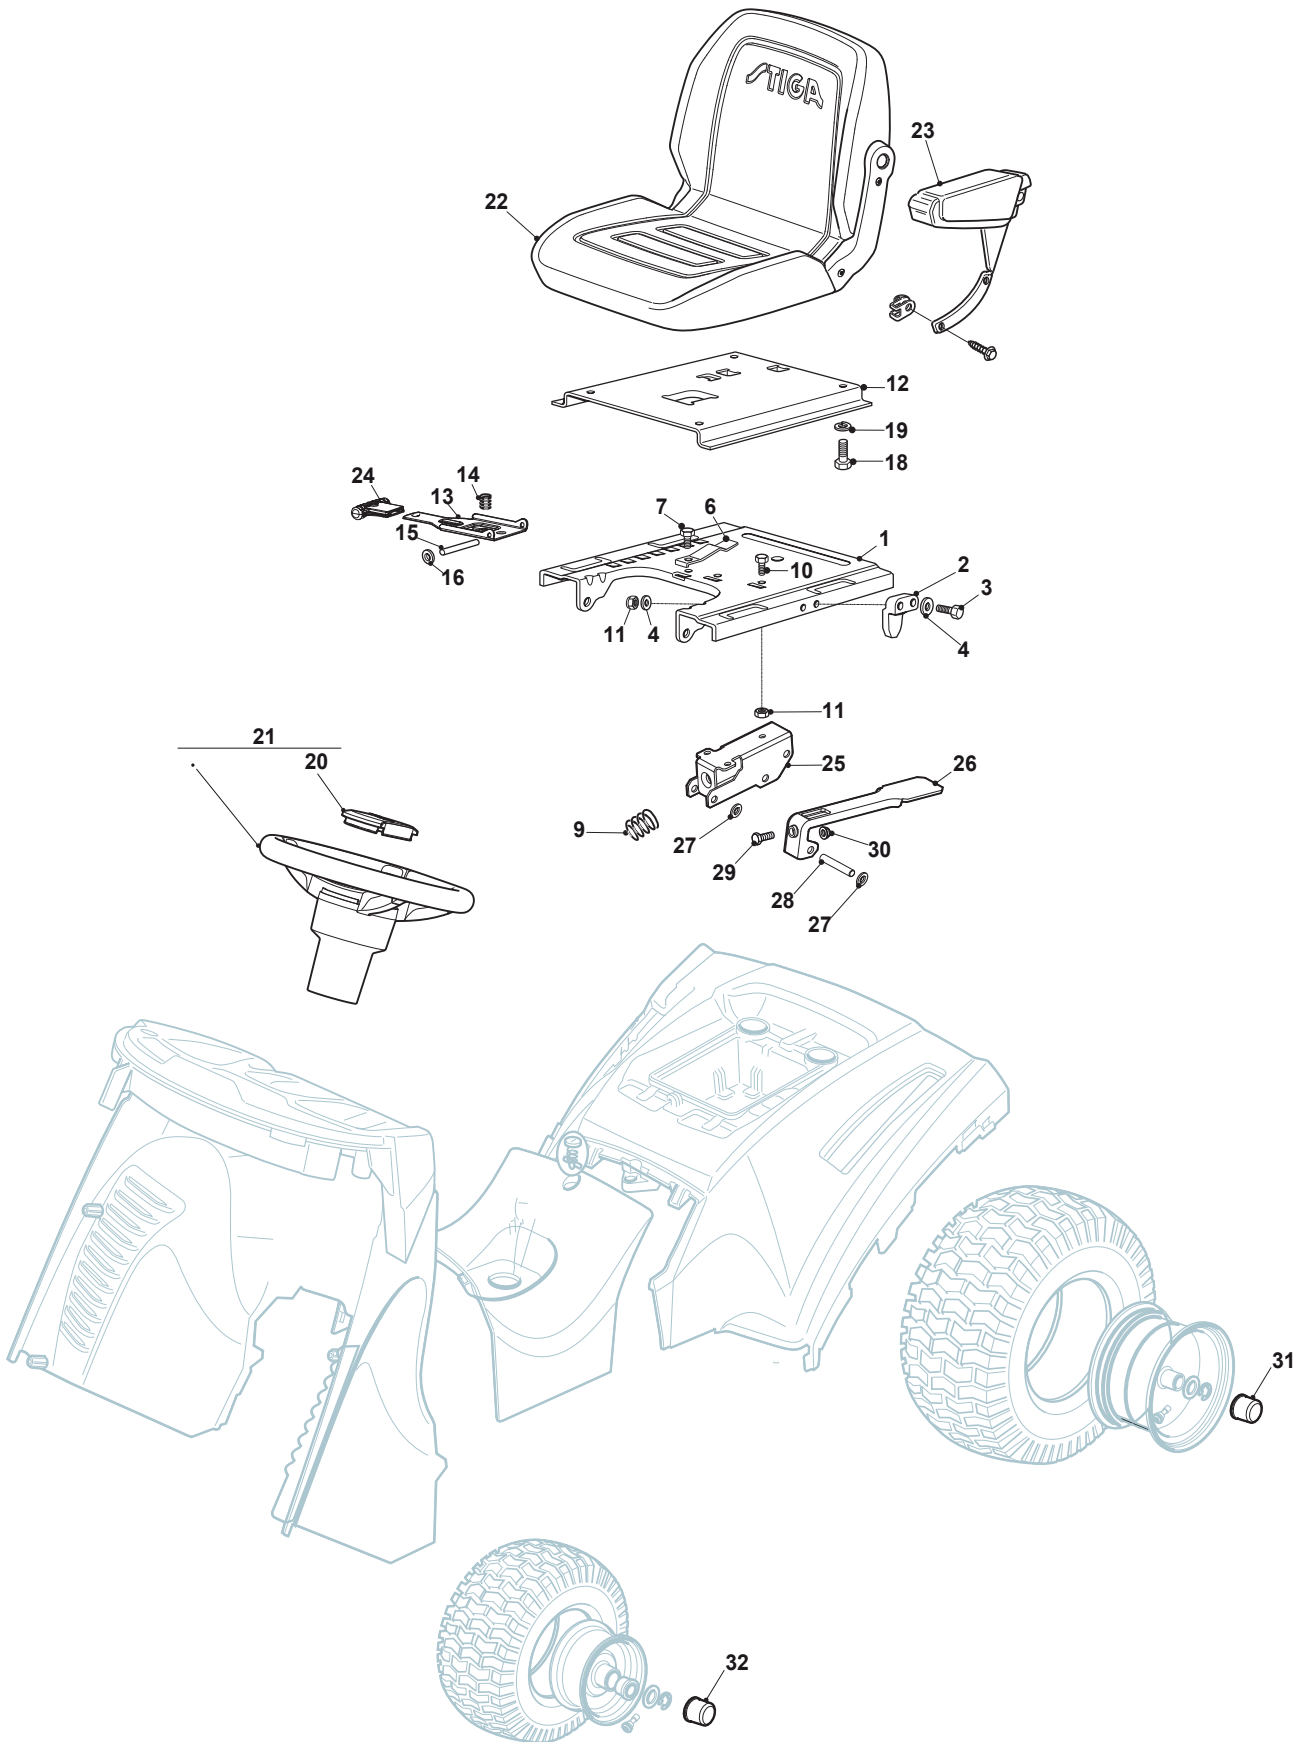

Fig.	Q.ty	Part No	Description	Notes
1	1	325785149/3	Fixed Seat Support	
2	1	325060049/0	Seat Switch Cam	
3	2	112815050/0	Screw	
4	4	112521320/0	Washer	
5	2	112154330/0	Nut	
6	1	125430203/1	Spring	
7	1	112731580/0	Screw	
9	1	125430285/0	Spring	
10	2	112789000/0	Screw	
11	1	112154330/0	Nut	
12	1	325785147/2	Seat Support	
13	1	325318109/1	Stop Lever	
14	1	125430202/1	Spring	
15	1	125510000/0	Pin	
16	2	112604897/0	Elastic Washer	
17	1	125722476/0	Seat	
18	4	112793102/0	Screw	
19	4	112583500/0	Grower	
21	1	125961217/1	Coated Steering Wheel Black	
22	1	325580500/0	Cap	
23	1	112620299/0	Elastic Pin	
25	1	325774575/0	Fulcrum Clamp	
26	1	325318327/0	Lever	
27	6	112604896/0	Crown Fastener	
28	3	122517866/0	Pin	
29	1	112735661/0	Screw	
30	1	112154510/0	Nut	

Fig.	Q.ty	Part No	Description	Notes
1	1	325785149/3	Fixed Seat Support	
2	1	325060049/0	Seat Switch Cam	
3	2	112815050/0	Screw	
4	4	112521320/0	Washer	
5	2	112372550/0	Nut	
6	1	125430203/1	Spring	
7	1	112731580/0	Screw	
9	1	125430285/0	Spring	
10	2	112789000/0	Screw	
11	1	112154330/0	Nut	
12	1	325785147/2	Seat Support	
13	1	325318109/1	Stop Lever	
14	1	125430202/1	Spring	
15	1	125510000/0	Pin	
16	2	112604897/0	Elastic Washer	
17	1	125722471/0	Seat	
18	4	112793102/0	Screw	
19	4	112583500/0	Grower	
21	1	125961217/1	Coated Steering Wheel Black	
22	1	325580505/0	Cap	
23	1	112620250/0	Pin	
25	1	325774575/0	Fulcrum Clamp	
26	1	325318327/0	Lever	
27	6	112604896/0	Crown Fastener	
28	3	122517866/0	Pin	
29	1	112735661/0	Screw	
30	1	112154510/0	Nut	