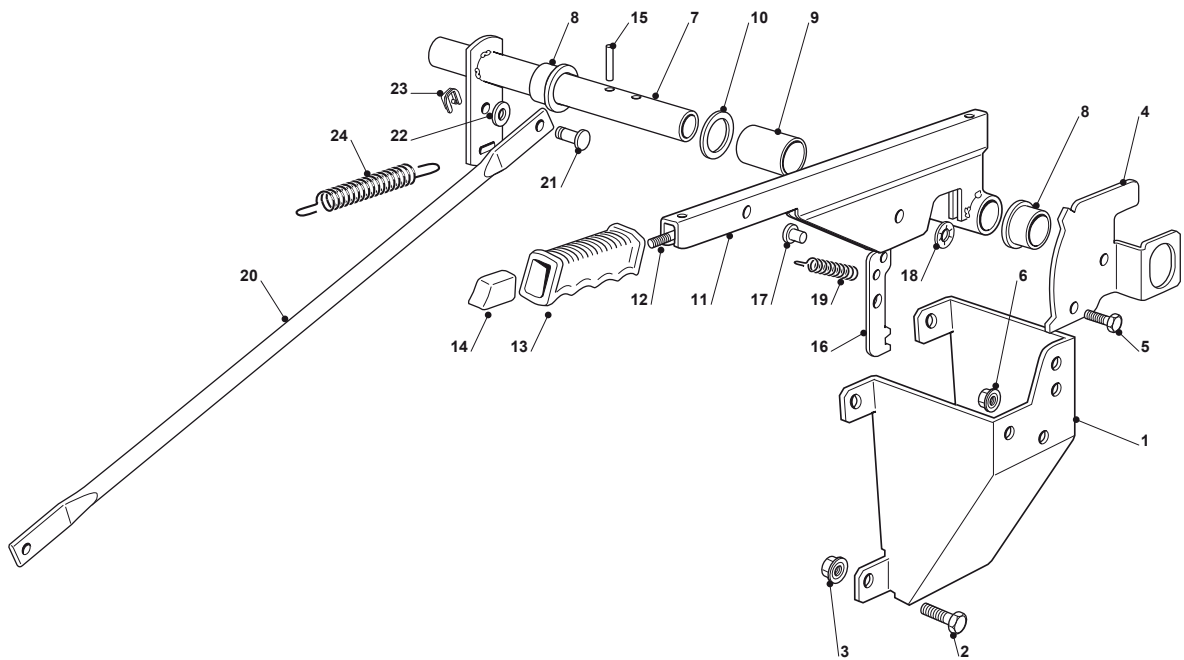

# TH4Y 102 HYDRO

Ride-on HEP 102-122 cm Transmission Ass.Y

Issue 8 - 2017

Fig.	Q.ty	Part No	Description	Notes
1	1	325735127/0	Tank	
2	1	125795002/0	Fuel Cap	
3	1	325755059/0	Bracket	
4	1	112789100/0	Screw	
5	2	112521320/0	Washer	
6	1	112154330/0	Nut	
7	1	125600085/0	Guard	
8	1	112789100/0	Screw	
9	2	112521320/0	Washer	
10	2	112154330/0	Nut	
11	1	325869076/0	Connecting Tube	
12	1	325869077/0	Connecting Tube	
13	4	118375059/0	Fair Led	
14	1	382869200/1	Oil Tube	
15	1	382869201/0	Oil Tube	
16	4	325721000/0	Support	
17	2	325547249/0	Plate	
18	1	112689515/0	Screw	
19	2	125651001/0	Tube Connection	
20	1	112674700/0	Screw	
21	1	125430239/1	Spring	

Fig.	Q.ty	Part No	Description	Notes
1	1	325785137/1	Support	
2	4	112791011/0	Screw	
3	4	112292102/0	Nut	
4	1	325735521/0	Sector	
5	2	112793102/0	Screw	
6	2	112293201/0	Nut	
7	1	382000551/0	Axle	
8	2	122034523/0	Bushing	
9	1	125160025/1	Spacer	
10	1	322672153/0	Antifriction Washer	
11	1	382318241/1	Lever	
12	1	125033002/1	Rod	
13	1	125394504/1	Knob	
14	1	125605000/1	Button	
15	2	112620206/0	Pin	
16	1	325470901/1	Dog Plate	
17	1	125510011/1	Pin	
18	1	112604899/0	Crown Fastener	
19	1	125430208/1	Spring	
20	1	325033077/0	Rod	
21	1	125510053/2	Pin	
22	1	325670011/0	Antifriction Washer	
23	7	112436051/0	Plate	
24	1	125430218/1	Spring	