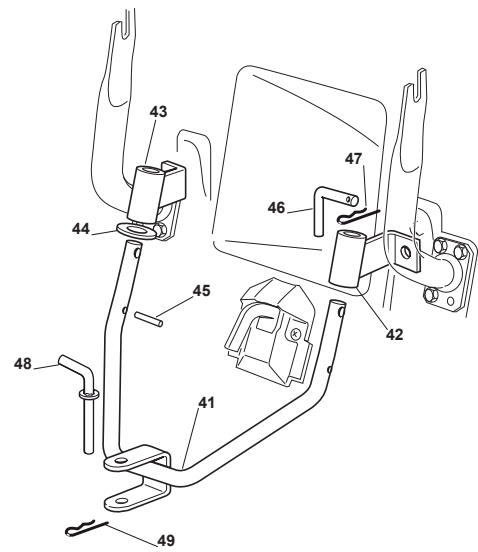

TH4Y 102 HYDRO

Ride-on HEP 102-122 cm **Optionals On Request**

Issue 8 - 2017

Fig.	Q.ty	Part No	Description	Notes
2	1	382400003/1	Ejection Guard	
3	1	325869043/0	Rear Support	
4	2	118566112/0	Polyethylene Push Road Ivars D=20Inch	
5	2	112689515/0	Screw	
6	2	112154510/0	Nut	
7	2	125510022/1	Pin	
8	2	124487998/0	Cotter Pin	
9	1	124487999/0	Spring Pin	
31	2	325869081/0	Coupling Rod	
32	6	112793102/0	Screw	
33	6	112155000/0	Nut	
41	1	382033113/0	Rod	
42	1	382774265/0	Bracket Right Hitch Support	
43	1	382774267/0	Bracket Left Hitch Support	
44	2	112521395/0	Washer	
45	2	112620305/0	Elastic Pin	
46	2	125510118/0	Pin	
47	2	124487997/0	Cotter Pin	
48	1	125510021/1	Hitch Pin	
49	1	124487999/0	Spring Pin	
72	1	325140097/0	Deflector	
73	1	325394019/0	Handle	
74	1	125510077/0	Pin	
75	1	125430245/0	Spring	
76	1	112735405/0	Screw	
77	1	325280000/1	Handgrip	
78	1	125840011/1	Tie Rod	
79	2	125253004/0	Mulch.Kit Fixing Hook