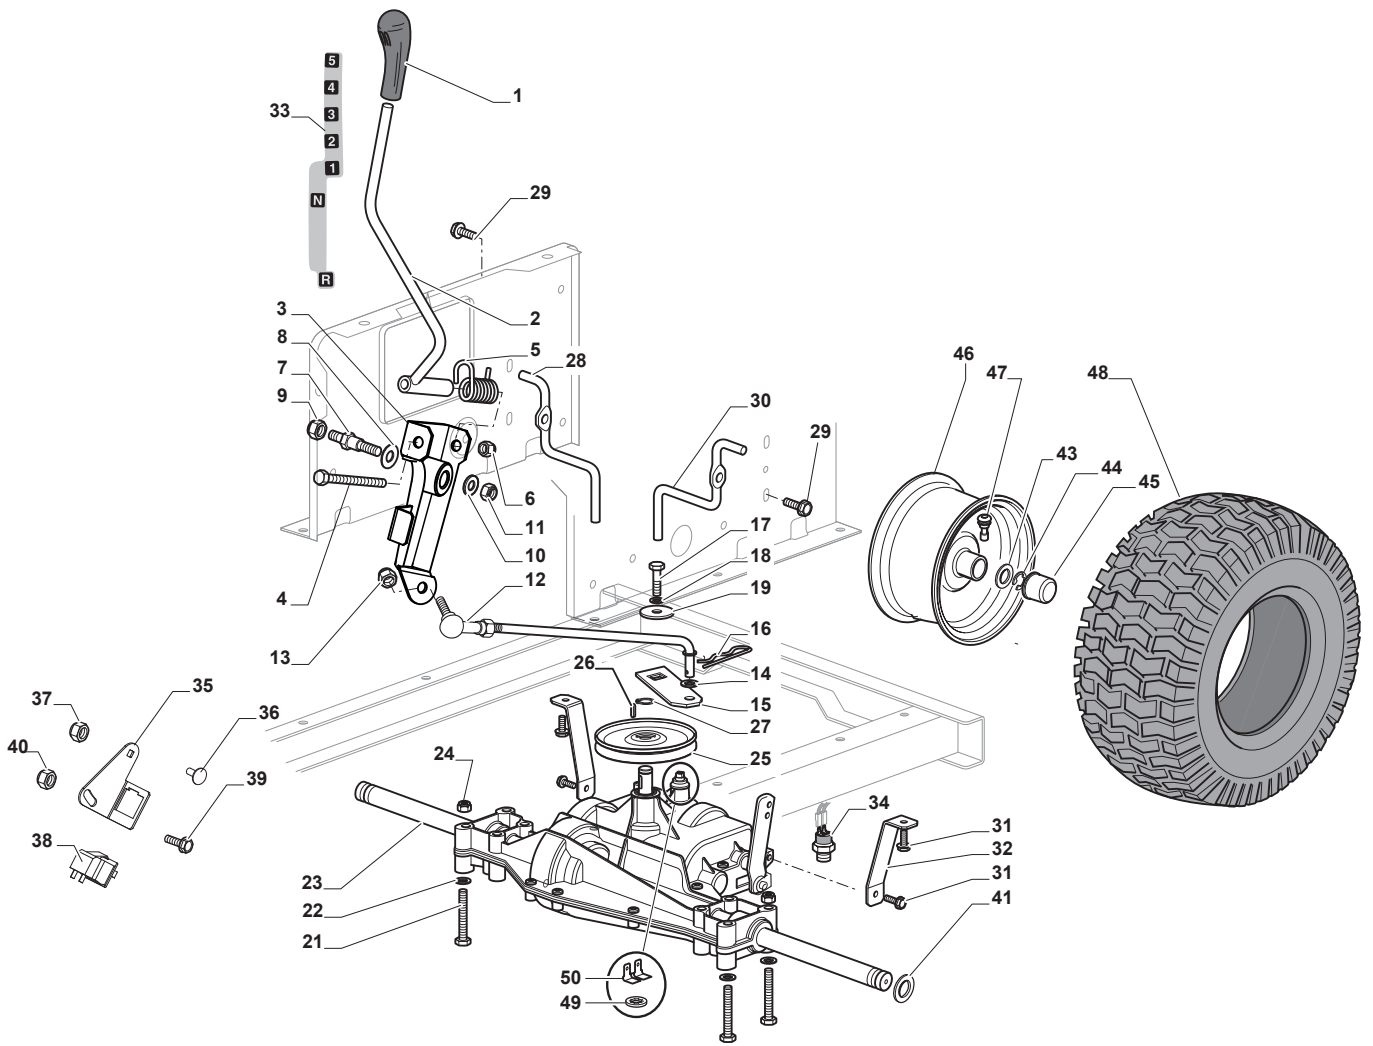

Utgåva Issue 3 - 2016		Transmission		Transmission	
Pos. Fig.	Antal Q.ty	Art nr Part No	Benämning	Description	Anmärkning Notes
1	1	325394532/0	Knopp	Knob	
2	1	382318233/0	Reglagespak	Lever	
3	1	382774259/1	Fäste	Clamp	
4	1	112692050/0	Skruv	Screw	
5	1	125430226/0	Fjäder	Spring	
6	1	112155000/0	Mutter	Nut	
7	1	125510035/0	Stift	Pin	
8	1	322672151/0	Bricka	Antifriction Washer	
9	1	112293201/0	Mutter	Nut	
10	1	112523060/0	Bricka	Washer	
11	1	112155010/0	Mutter	Nut	
12	1	382000567/0	Stang kpl	Rod	
13	1	112154210/0	Mutter	Nut	
14	1	112521340/0	Bricka	Washer	
15	1	325318235/0	Växelarm	Lever	
16	1	112141418/0	Stift	Cotter Pin	
17	1	112735520/0	Skruv	Screw	
18	1	112540040/0	Bricka	Washer	
19	1	322680009/0	Bricka	Washer	
21	4	112691600/0	Skruv	Screw	
22	4	112521350/0	Bricka	Washer	
23	1	118400910/3	Transaxel	Transmission	
24	4	112155000/0	Mutter	Nut	
25	1	182601509/0	Remskiva	Pulley	
26	1	112139430/0	Kil	Key	
27	1	112608950/0	Sparring Sga 16	Seeger	
28	1	125270329/0	Remstyrning	Belt Guide	
29	2	112735599/0	Skruv	Screw	
30	1	125270330/0	Remstyrning	Belt Guide	
31	4	125943009/0	Skruv	Screw	
32	2	325785315/0	Fäste	Support	
33	1	114363451/0	Dekal	Label	
34	1	119410608/1	Brytare Växellada	Neutral Switch (Mech.)	
35	1	325785483/0	Fäste	Support	
36	2	112815200/0	Skruv	Screw	
37	2	112154510/0	Mutter	Nut	
38	1	119410614/0	Mikrobrytare	Microswitch	
39	2	112792611/0	Skruv	Screw	
40	2	112155000/0	Mutter	Nut	
41	2	125670005/2	Bricka	Washer	
43	6	125670005/1	Bricka	Washer	
44	2	112001010/0	Lasring	Benzing Ring	
45	2	322110239/0	Navkapsel	Hub Cover	
46	2	382000597/0	BakhjulFälged	Rimm	
47	2	125950000/0	Ventil	Valve	
48	2	125590015/0	Däck	Tyre	
49	2	112540221/0	Bricka	Washer	
50	2	133800001/0	Faston Terminal	Faston Terminal	No more supplied with the transmission