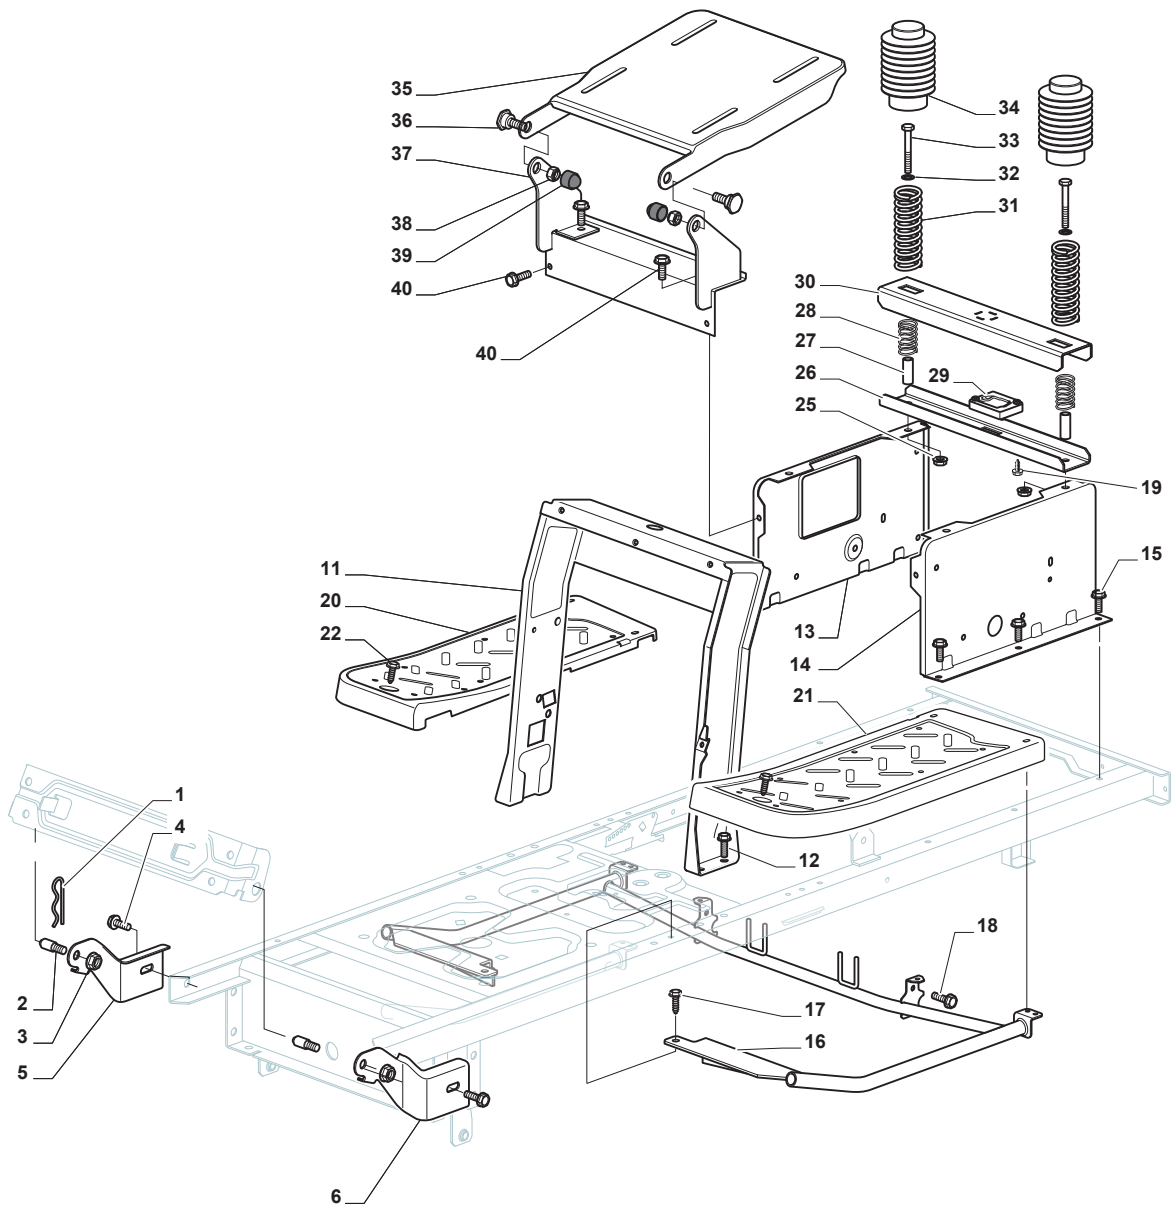

Utgåva Issue 3 - 2016		Kaross		Chassis	
Pos. Fig.	Antal Q.ty	Art nr Part No	Benämning	Description	Anmärkning Notes
36	2	122524970/3	Stift	Pin	
1	1	124487998/0	Fjäder Clip	Cotter Pin	
2	2	125510079/1	Stift	Pin	
3	2	112155000/0	Mutter	Nut	
4	2	112735599/0	Skruv	Screw	
5	1	325547225/0	Plat	Right Plate	
6	1	325547227/0	Plat	Left Plate	
11	1	382785169/1	Rättrörsfäste	Steering Column Support	
12	4	125943009/0	Skruv	Screw	
13	1	325785331/1	Fäste	Right Seat Support	
14	1	325785333/1	Vänster Sitsfäste	Left Seat Support	
15	6	125943009/0	Skruv	Screw	
16	1	382785179/0	Fotsteg	Footboard Support	
17	2	125943009/0	Skruv	Screw	
18	2	125943009/0	Skruv	Screw	
19	2	112728686/0	Skruv	Screw	
20	1	325500041/1	Fotstöd Sd 98 + Moa	Right Footboard	
21	1	325500043/1	Fotstöd Sd 98 + Moa	Left Footboard	
22	2	112735599/0	Skruv	Screw	
25	2	112293201/0	Mutter	Nut	
26	1	325820109/0	Förstärkning	Seat Support	
26	1	325820109/1	Bakre Sitsfäste	Seat Support	
27	2	125160048/0	Distans	Spacer	
28	2	125430263/0	Fjäder	Spring	
29	1	325785379/1	Fäste	Support	
30	1	325820111/1	Brytare Comand Cross	Switch Comand Cross	
31	2	125430264/0	Fjäder	Spring	
32	2	112521350/0	Bricka	Washer	
33	2	112691400/0	Skruv	Screw	
34	2	325122002/0	Huv	Hood	
35	1	382547061/0	Plat	Plate	
37	1	382820151/0	Sitsfäste	Seat Support	
38	2	112155010/0	Mutter	Nut	
39	2	118203854/0	Lock	Cap	
40	4	125943009/0	Skruv	Screw