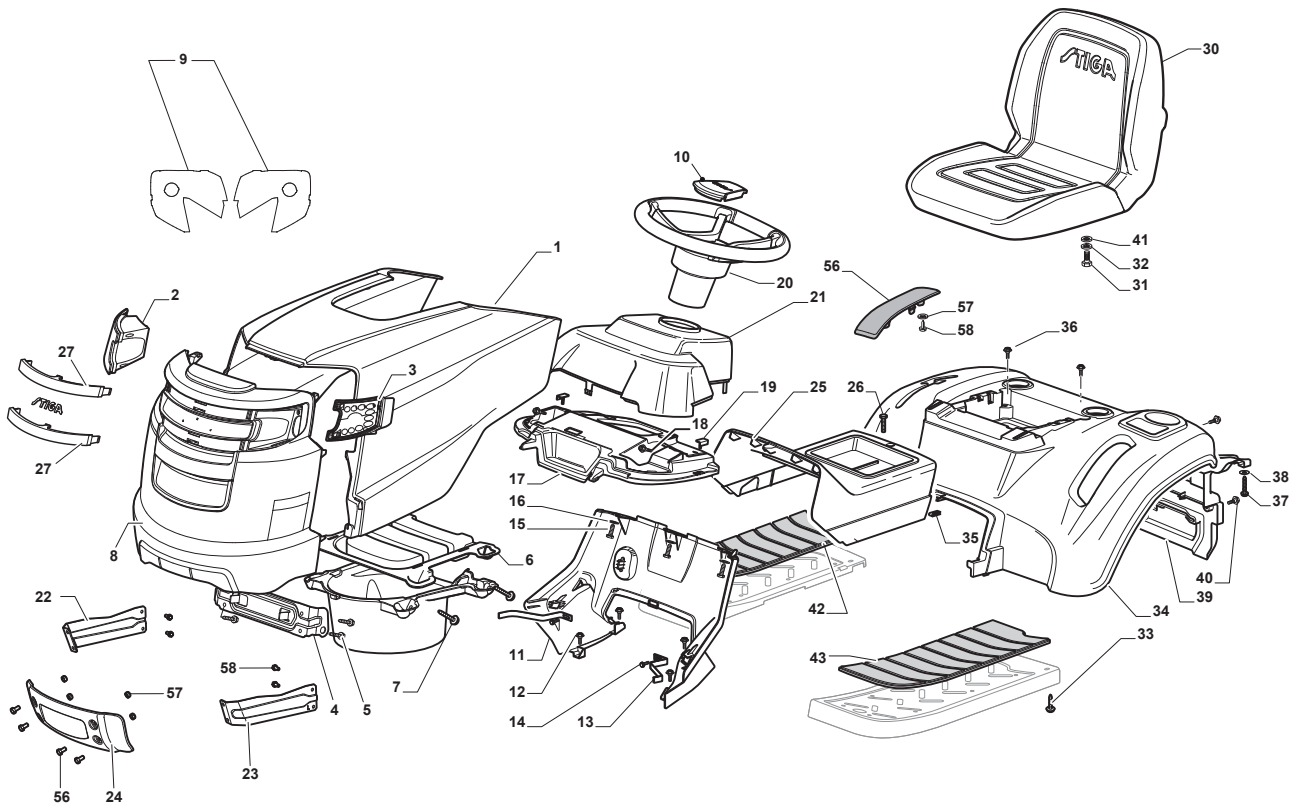

Utgåva Issue 3 - 2016		Kaross Body			
Pos. Fig.	Antal Q.ty	Art nr Part No	Benämning	Description	Anmärkning Notes
17	1	325120259/1	Panel	Dashboard	
1	1	325076912/0	Motorhuv Gul	Engine Hood Yellow	
2	1	382185502/0	Right Led Light	Right Led Light	
3	1	382185503/0	Left Led Light	Left Led Light	
4	1	325785365/0	Huvfäste Sds-Sdx	Engine Hood Support	
5	4	112735403/0	Skruv	Screw	
6	1	325108044/1	Luftledare	Conveyor	
7	4	112728692/0	Skruv	Screw	
8	1	325076954/0	Frontal Hood	Frontal Hood	
9	2	114363452/0	Dekal	Label	
10	1	325580508/0	Styrkonsolkapa, Svart	Steering Plate Cover	
11	1	325785298/0	Panelfäste	Dashboard Support	
12	4	125943010/0	Skruv	Screw	
13	2	325270325/0	Ledplat	Guide	
14	2	112735599/0	Skruv	Screw	
15	3	112735406/0	Skruv	Screw	
16	3	112523040/0	Bricka	Washer	
18	2	125943010/0	Skruv	Screw	
19	2	325260003/0	Plugg	Grommet	
20	1	325961221/1	Ratt	Steering wheel	
21	1	325120203/0	Kapa	Cover	
22	1	382785255/0	Right Support	Right Support	
23	1	382785257/0	Left Support	Left Support	
24	1	382263501/0	Stötfångare	Bumper	
25	1	325110463/0	Grey Central Cover	Grey Central Cover	
26	1	125943010/0	Skruv	Screw	
27	2	325076955/0	Frontal Moulding	Frontal Moulding	
30	1	125722477/0	Seat	Seat	
31	4	112792611/0	Skruv	Screw	
32	4	112540260/0	Lasbricka 8.4X15X0.8	Grower	
33	4	112735406/0	Skruv	Screw	
34	1	325110399/0	Hjulka-gul	Yellow Wheels Cover	
35	1	112437506/0	Plat	Plate	
36	2	125943010/0	Skruv	Screw	
37	2	112735406/0	Skruv	Screw	
38	2	112523040/0	Bricka	Washer	
39	1	325547208/2	Plåt	Plate	
40	2	125943010/0	Skruv	Screw	
41	4	112523060/0	Bricka	Washer	
42	1	325110384/0	Fotstegsskydd-hö	Right Footboard Cover	
43	1	325110385/0	Fotstegsskydd-vä	Left Footboard Cover	
55	1	325207191/0	Plat	Plate	
56	4	112792611/0	Skruv	Screw	
57	4	112155000/0	Mutter	Nut	
58	4	112735599/0	Skruv	Screw