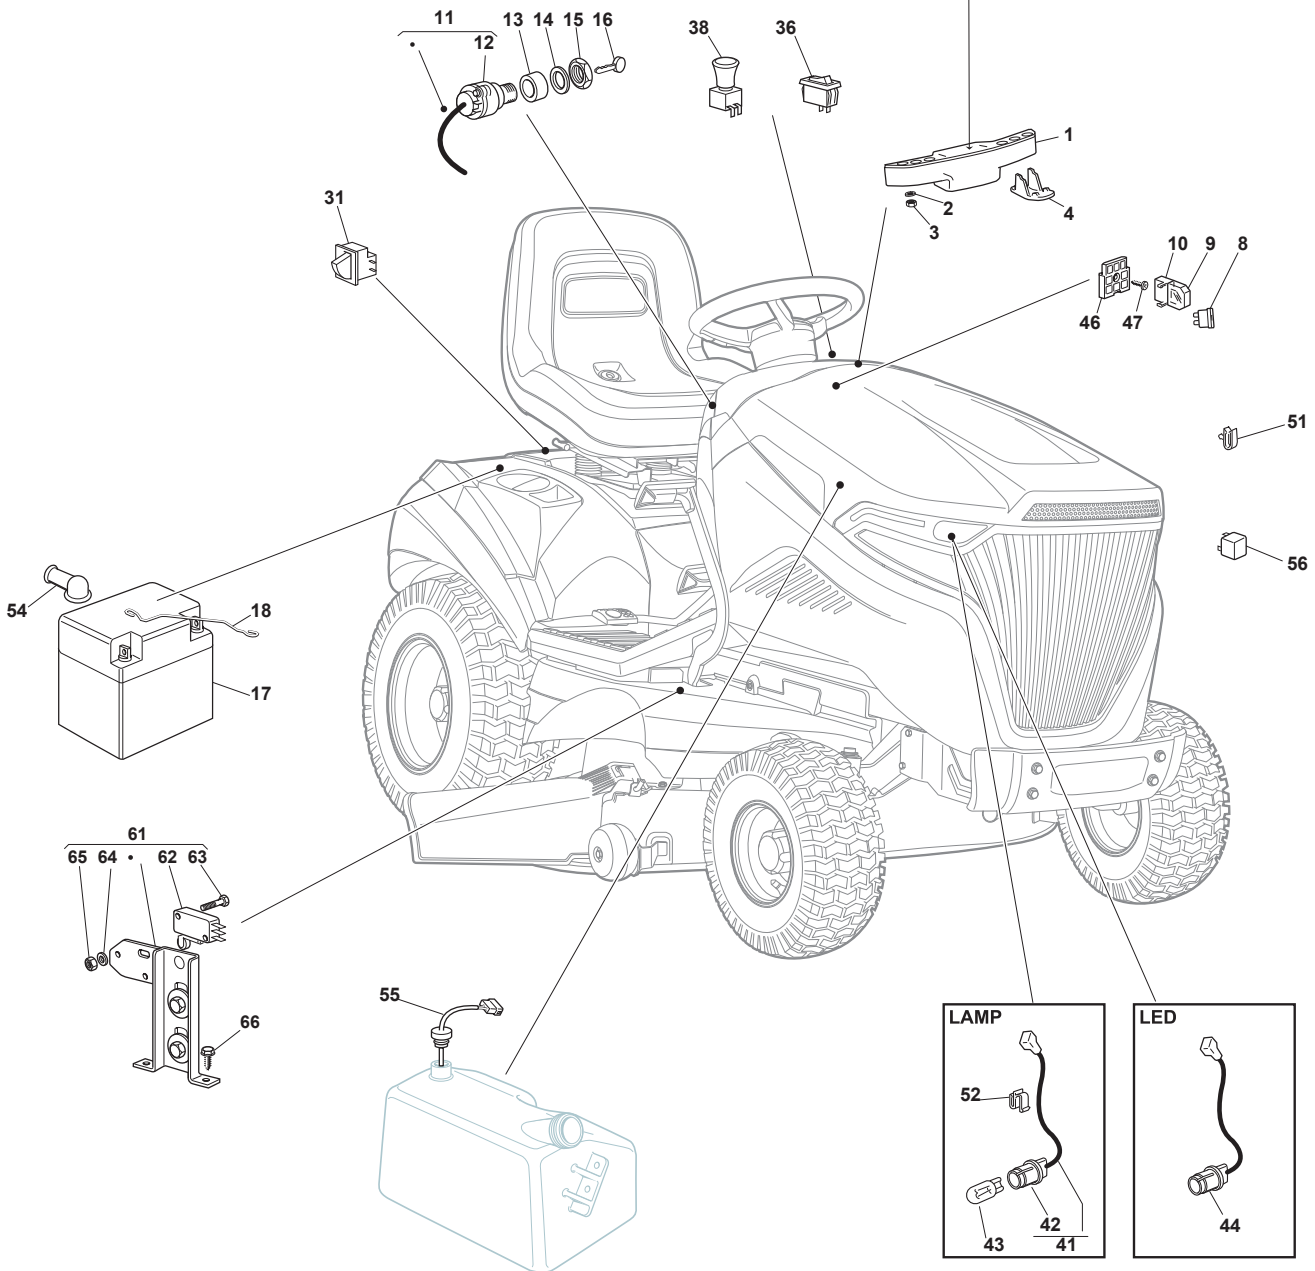

Fig.	Q.ty	Part No	Description	Notes
1	1	325060187/0	Right Housing	
2	1	325060188/0	Left Housing	
3	5	112815210/0	Screw	
4	1	325060185/0	Right Housing	
5	1	325060186/0	Left Housing	
6	2	325774267/0	Clamp	
7	2	325774423/0	Clamp	
8	1	325774425/0	Clamp	
9	1	325774421/0	Clamp	
10	2	112154330/0	Nut	
11	2	112788910/0	Screw	
12	2	325160039/0	Spacer	
13	2	112734995/0	Screw	
14	2	112815255/0	Cup Square Bolt M6X20	
15	11	112521330/0	Washer	
16	4	112154510/0	Nut	
17	5	125943014/0	Screw	
18	4	325670008/1	Washer	
19	4	112604899/0	Crown Fastener	
20	2	112729601/1	Screw	
21	1	114368431/0	Safety Label	