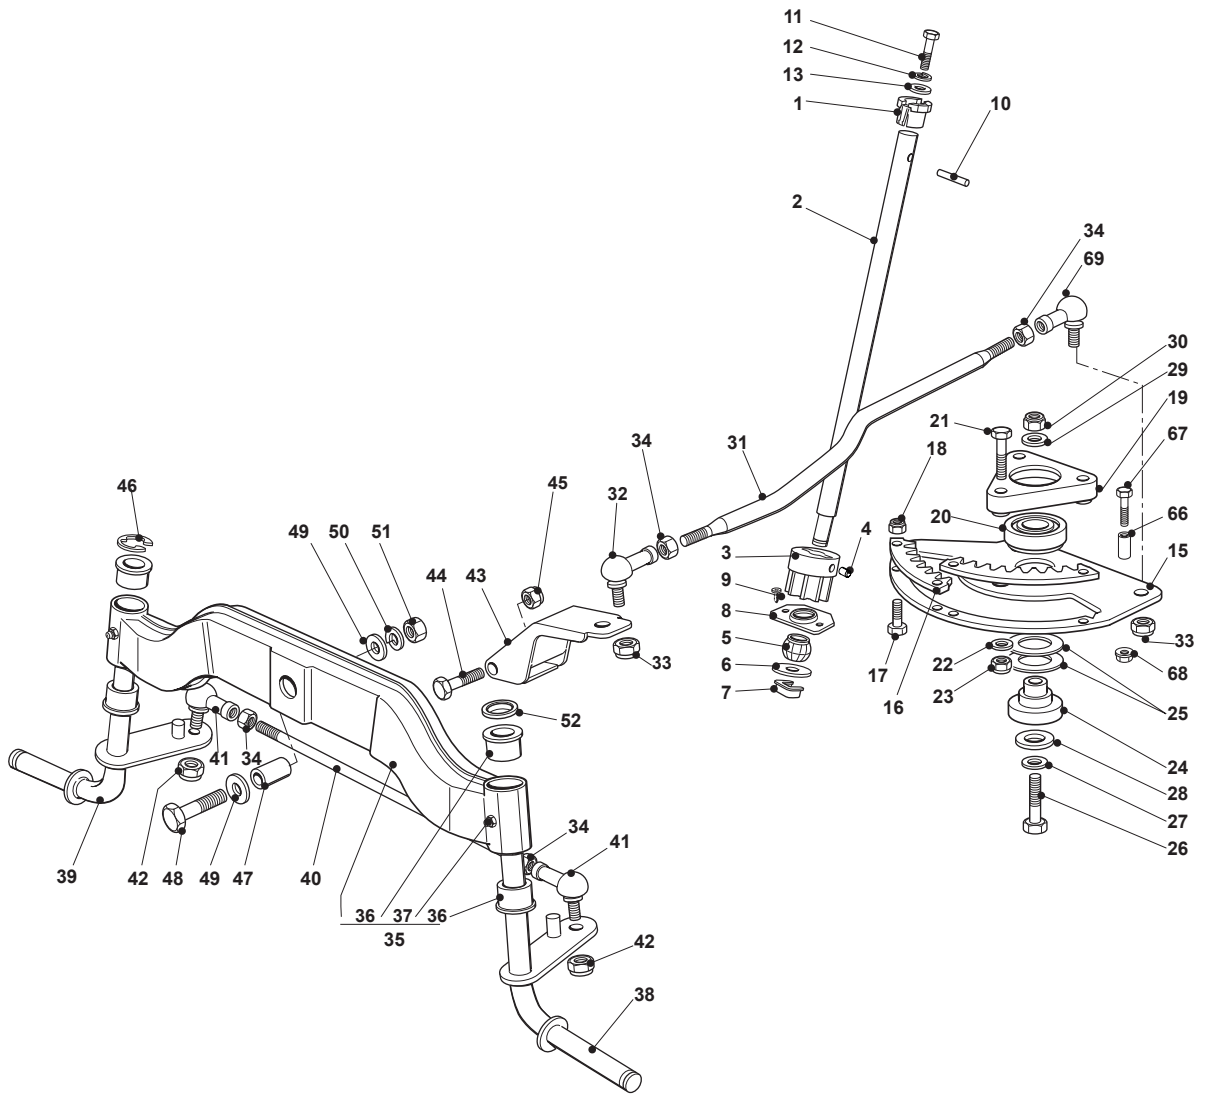

Fig.	Q.ty	Part No	Description	Notes
1	1	325038004/0	Bushing	
2	1	125520010/0	Steering Column	
3	1	125570004/0	Pinion	
4	1	112714300/0	Dowel	
5	1	325743000/0	Joint	
6	1	322672151/0	Antifriction Washer	
7	1	112436030/0	Plate	
8	1	325785213/1	Support	
9	2	112729601/1	Screw	
10	1	112620250/0	Pin	
11	1	112691800/0	Screw	
12	1	112583500/0	Grower	
13	1	112523060/0	Washer	
15	1	325735523/0	Steering Sector	
16	2	325150000/0	Rack	
17	4	112791213/1	Screw	
18	4	112154510/0	Nut	
19	1	325774453/0	Clamp	
20	1	119216047/0	Bearing	
21	3	112691100/0	Screw	
22	3	112523060/0	Washer	
23	3	112155000/0	Nut	
24	1	125510120/0	Support	
25	2	322672153/0	Antifriction Washer	
26	1	112692395/1	Screw	
27	1	112523080/0	Washer	
28	1	112521390/0	Washer	
29	1	112523080/0	Washer	
30	1	112156602/0	Nut	
31	1	125033003/1	Steering Rod	
32	2	122746603/0	Joint M10	
33	2	112156602/0	Nut	
34	4	112295201/0	Nut	
35	1	382034045/0	Equalizer	
36	4	125034002/1	Bushing	
37	2	112379511/0	Grease Dispenser	
38	1	382230399/0	Left Stub Axle	
39	1	382230397/0	Right Stub Axle	
40	1	325840001/1	Tie Rod	
41	2	122746609/0	Joint	
42	2	112156602/0	Nut	
43	1	382318185/0	Lever Ass.Y	
44	1	112692395/1	Screw	
45	1	112156602/0	Nut	
46	1	112001000/0	Benzing Ring	
47	1	125160005/1	Spacer	
48	1	112694100/0	Screw	
49	2	112521390/0	Washer	
50	1	112587900/0	Grower	
51	1	112295800/0	Nut	
52	1	125160093/0	Bush	