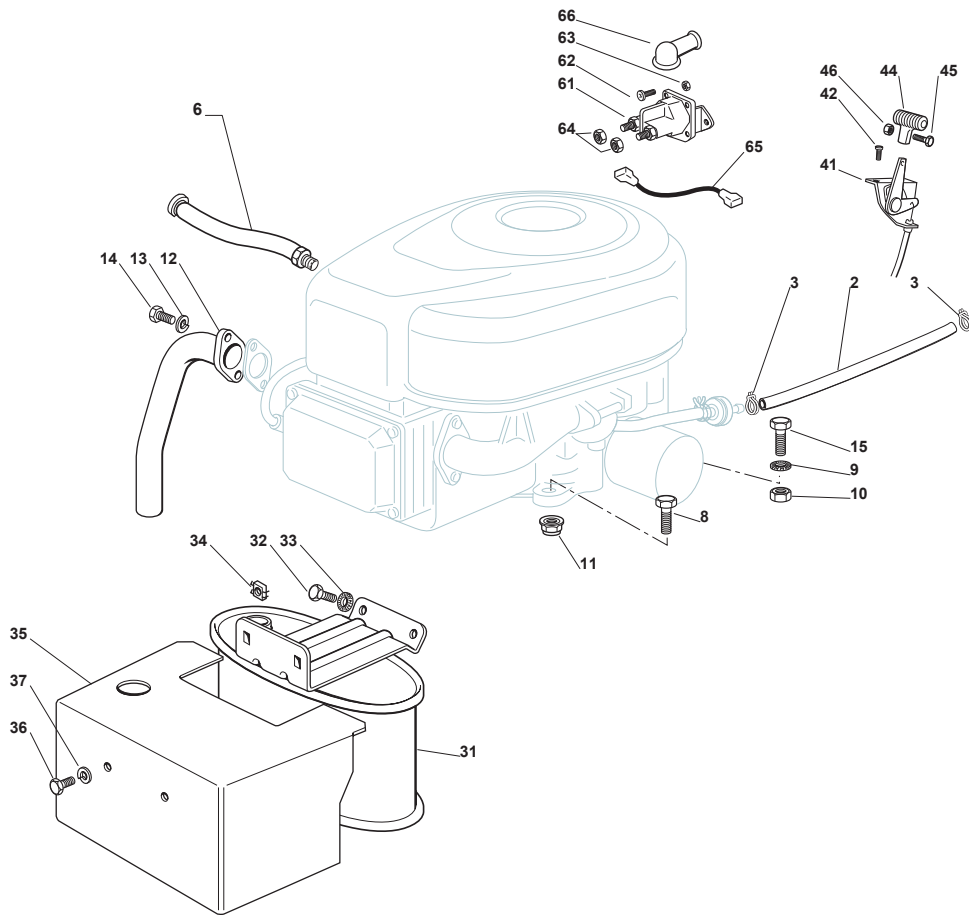

Fig.	Q.ty	Part No	Description	Notes
70	1	125033091/0	Rod	
71	1	124487995/0	Cotter Pin	
72	1	125430232/0	Spring	
73	1	325605002/0	Button	
74	1	112726389/0	Screw	
75	1	112290800/0	Nut	
76	1	325060050/0	Cam	
77	1	112789100/0	Screw	
78	2	112154330/0	Nut	
79	2	325755071/0	Angle Bracket	
80	1	325785479/0	Micro Switch Bracket	
81	2	112791011/0	Screw	
82	2	112292102/0	Nut	
83	1	119410614/0	Microswitch	

Fig.	Q.ty	Part No	Description	Notes
2	1	325869016/1	Connecting Tube	
3	2	118375051/1	Fair Led	
4	1	118738224/0	Exhaust Conn. Tube	
5	2	112583500/0	Grower	
6	2	112735530/0	Screw	
7	1	112691115/0	Screw	
8	1	112540260/0	Grower	
9	1	112154210/0	Nut	
12	1	1134-5827-01	Oil Drain Assy	
14	2	112793102/0	Screw	
15	2	112540260/0	Grower	
16	1	182750010/0	Muffler	
17	2	112360425/0	Nut	
18	1	382598009/2	Muffler Protection	
19	2	112792611/0	Screw	
20	2	112583500/0	Grower	
24	3	112154210/0	Nut	
25	3	112691100/0	Screw	
41	1	182000200/1	Throttle Cable	
42	2	125943012/0	Screw	
44	1	325592000/1	Knob	
45	1	112726388/0	Screw	
46	1	112290800/0	Nut	
61	1	118736113/0	Starter Relay	
62	2	112791011/0	Screw	
63	2	112292102/0	Nut	
64	2	9743-5121-32	Nut	
65	1	125065017/0	Cable	
66	1	118564861/1	Protection	