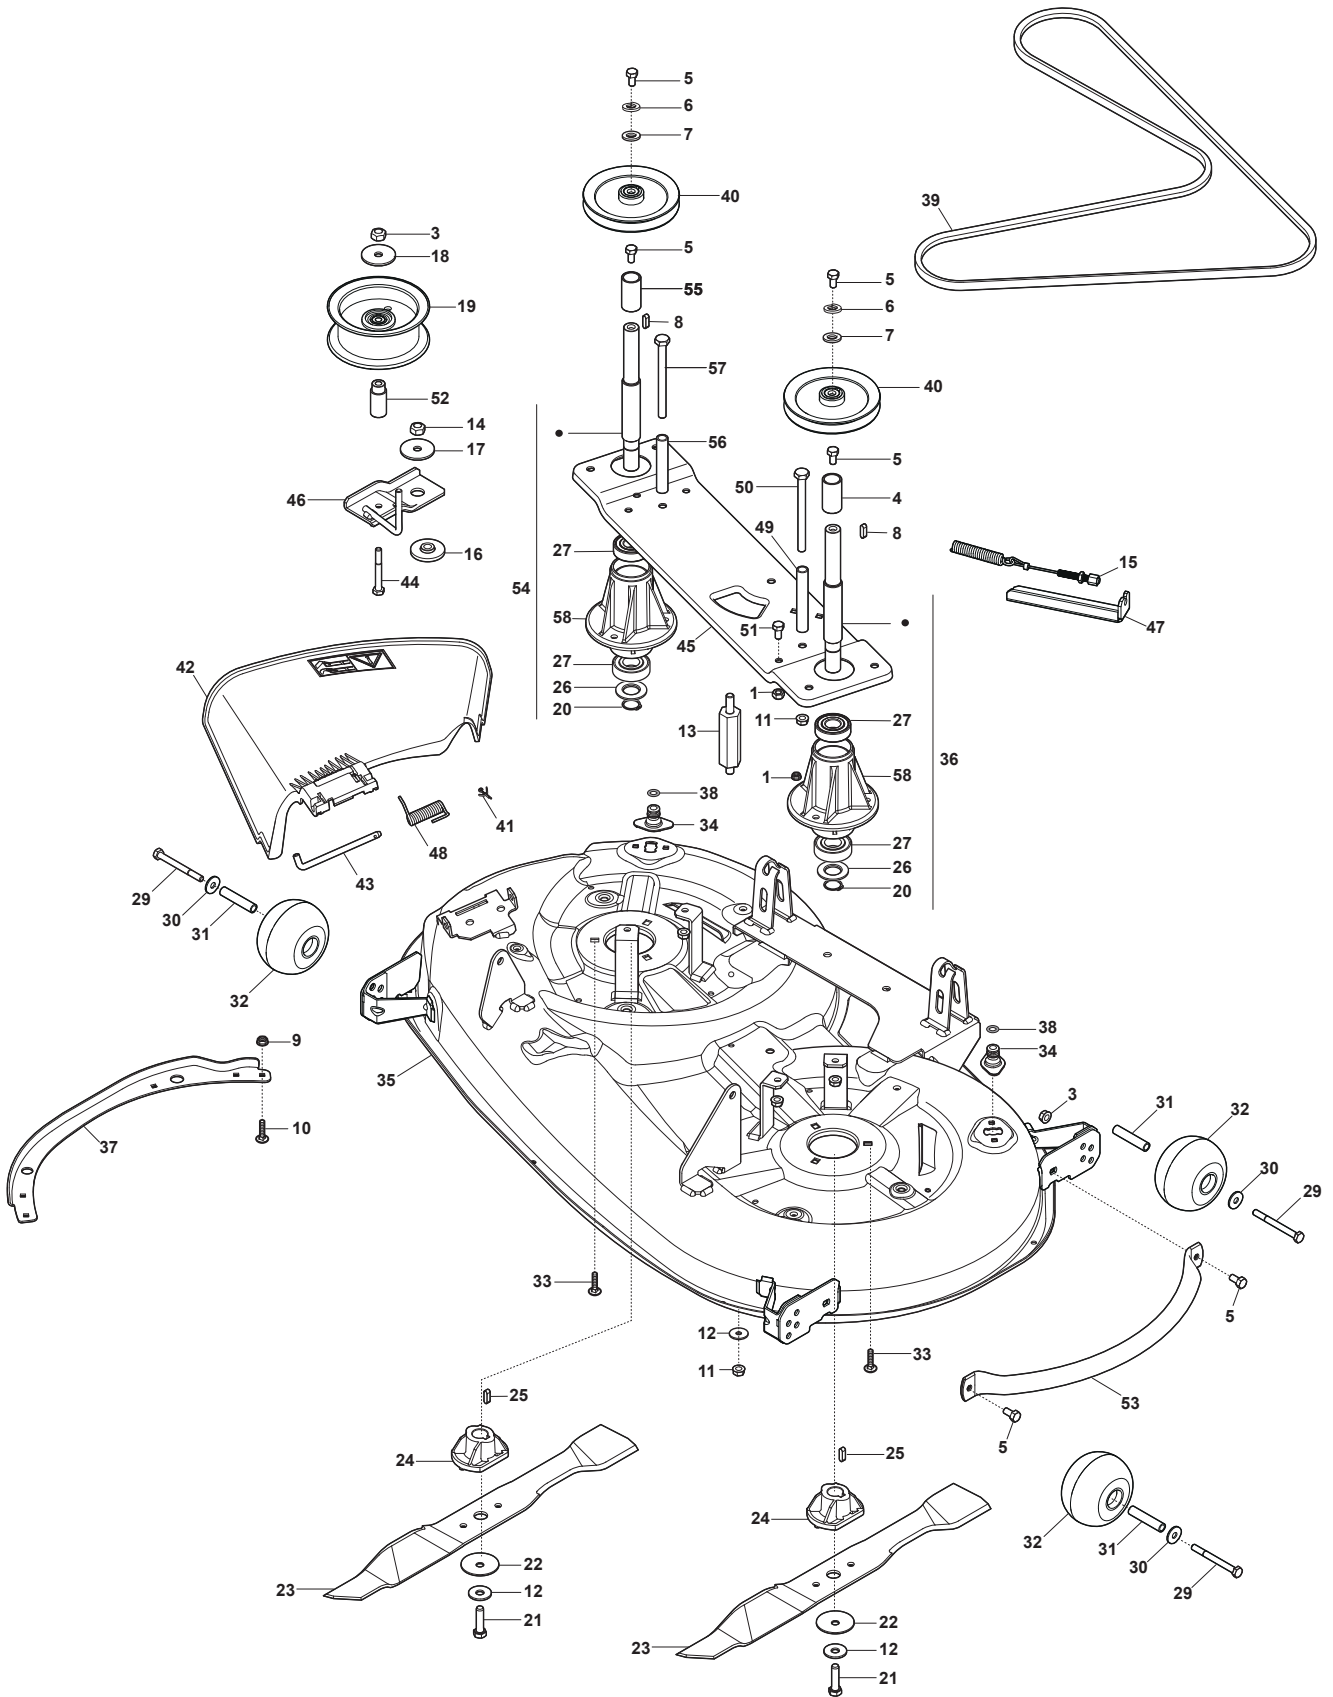

TS 108 HYDRO SD

Ride-on TC SD 108-118 cm Cutting Plate

Issue 12 - 2017

Fig.	Q.ty	Part No	Description	Notes
51	2	112818690/0	Screw	
52	1	125160095/0	Spacer	
53	1	382650049/0	Side Deck Reinforced	Grey
53	1	382650051/0	Side Deck Reinforced	Black
54	1	382207214/0	Main Blade Shaft	
55	1	125160098/0	Spacer	
56	1	125160097/0	Spacer	
57	1	112794980/0	Screw	
58	2	125207200/0	Blade Shaft Support