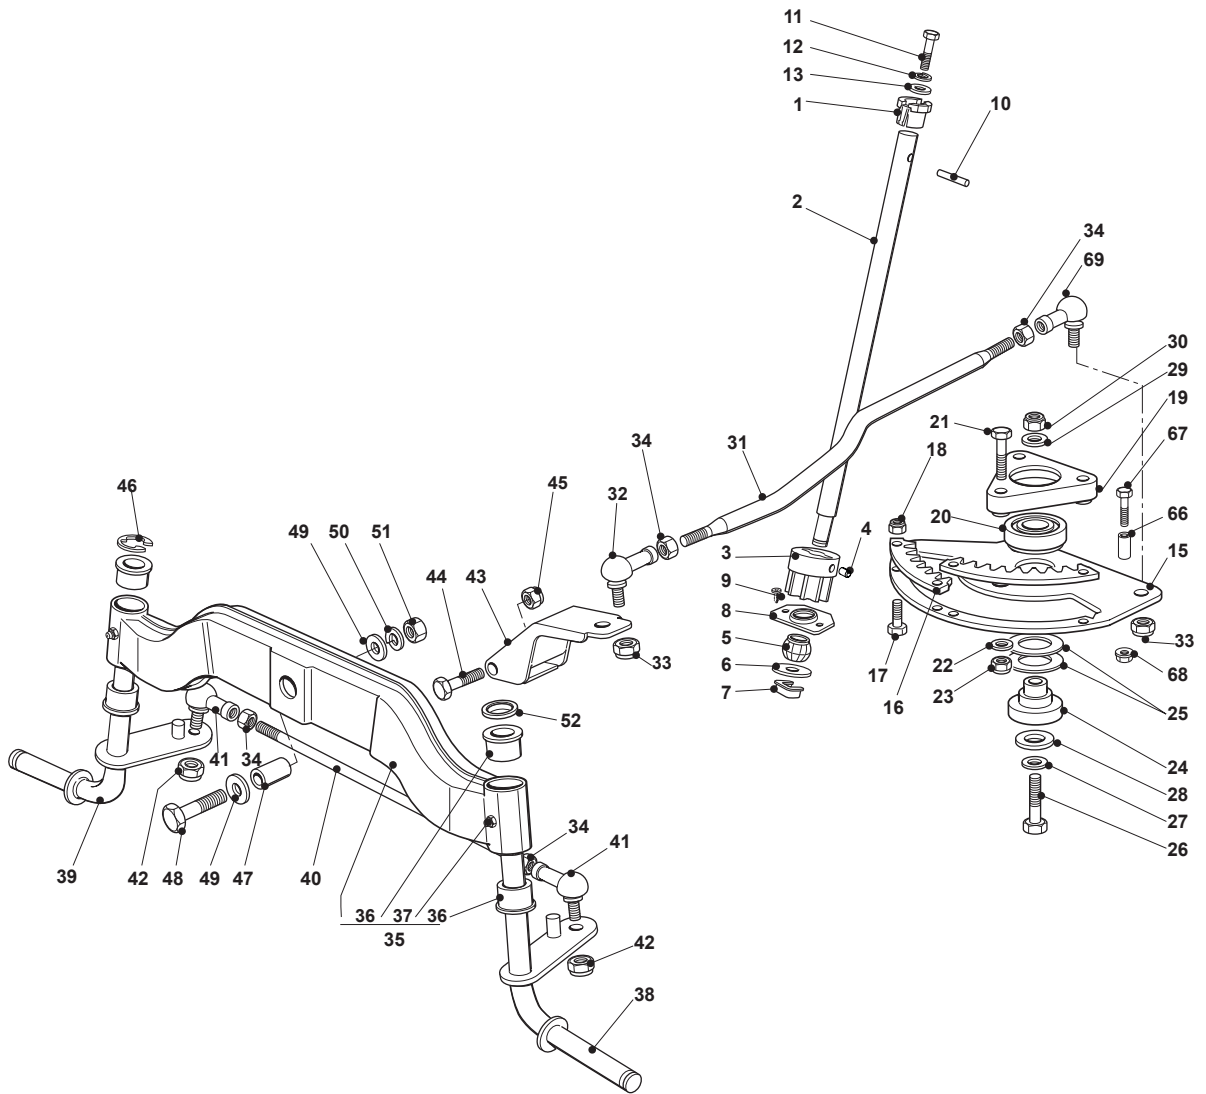

Fig.	Q.ty	Part No	Description	Notes
1	1	325038004/0	Bushing	
2	1	125520010/0	Steering Column	
3	1	125570004/0	Pinion	
4	1	112714300/0	Dowel	
5	1	325743000/0	Joint	
6	1	322672151/0	Antifriction Washer	
7	1	112436030/0	Plate	
8	1	325785213/1	Support	
9	2	112729601/1	Screw	
10	1	112620250/0	Pin	
11	1	112691800/0	Screw	
12	1	112583500/0	Grower	
13	1	112523060/0	Washer	
15	1	325735523/0	Steering Sector	
16	2	325150000/0	Rack	
17	4	112791213/1	Screw	
18	4	112154510/0	Nut	
19	1	325774453/0	Clamp	
20	1	119216047/0	Bearing	
21	3	112691100/0	Screw	
22	3	112523060/0	Washer	
23	3	112155000/0	Nut	
24	1	125510120/0	Support	
25	2	322672153/0	Antifriction Washer	
26	1	112692395/1	Screw	
27	1	112523080/0	Washer	
28	1	112521390/0	Washer	
29	1	112523080/0	Washer	
30	1	112156602/0	Nut	
31	1	125033003/1	Steering Rod	
32	2	122746603/0	Joint M10	
33	2	112156602/0	Nut	
34	4	112295201/0	Nut	
35	1	382034045/0	Equalizer	
36	4	125034002/1	Bushing	
37	2	112379511/0	Grease Dispenser	
38	1	382230399/0	Left Stub Axle	
39	1	382230397/0	Right Stub Axle	
40	1	325840001/1	Tie Rod	
41	2	122746609/0	Joint	
42	2	112156602/0	Nut	
43	1	382318185/0	Lever Ass.Y	
44	1	112692395/1	Screw	
45	1	112156602/0	Nut	
46	1	112001000/0	Benzing Ring	
47	1	125160005/1	Spacer	
48	1	112694100/0	Screw	
49	2	112521390/0	Washer	
50	1	112587900/0	Grower	
51	1	112295800/0	Nut	
52	1	125160093/0	Bush	