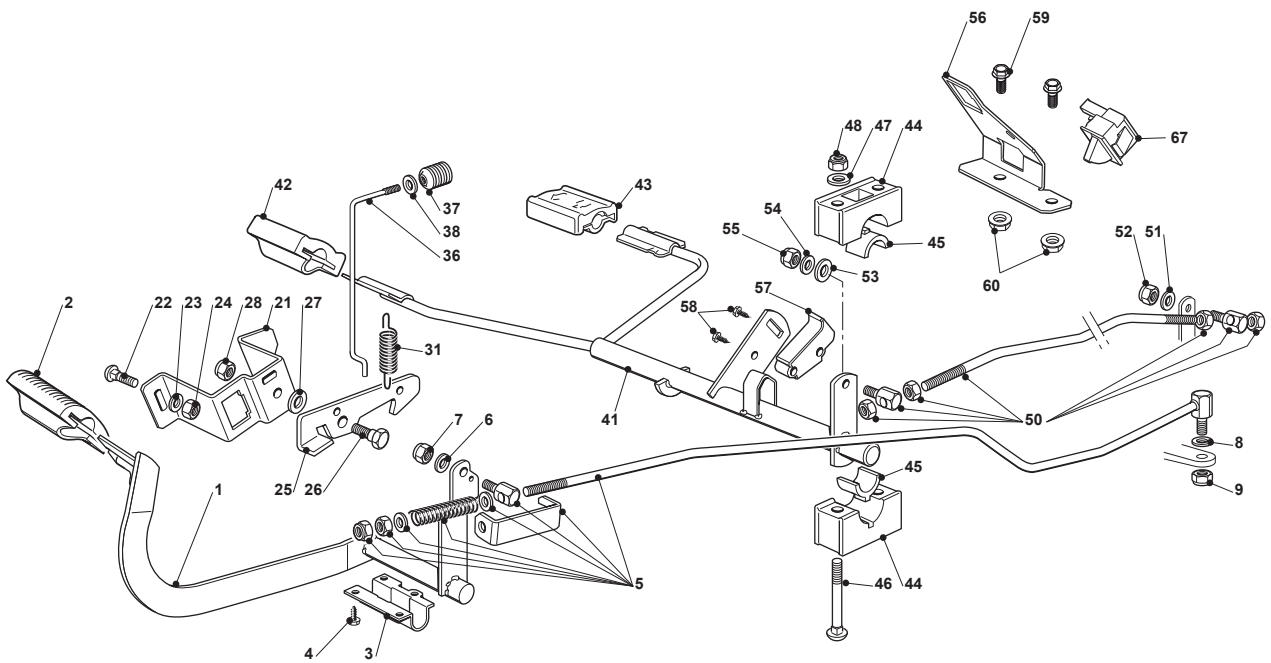

TS 108 HYDRO SD

Ride-on TC SD 108-118 cm Steering

Issue 12 - 2017

Fig.	Q.ty	Part No	Description	Notes
66	1	122167840/0	Spacer	
67	1	112691200/0	Screw	
68	1	112154220/0	Nut	

Fig.	Q.ty	Part No	Description	Notes
1	1	382500011/2	Pedal	
2	1	325110416/0	Clamp Cover	
3	1	325547081/2	Plate	
4	4	112731601/0	Screw	
5	1	382000678/0	Brake Rod Assy	
6	2	112521350/0	Washer	
7	2	112155000/0	Nut	
8	2	112521360/0	Washer	
9	1	112155000/0	Nut	
21	1	325785143/1	Support	
22	2	112815210/0	Screw	
23	1	112523040/0	Washer	
24	2	112154510/0	Nut	
25	1	325253001/0	Hook	
26	1	122524970/3	Pin	
27	1	325670011/0	Antifriction Washer	
28	1	112155000/0	Nut	
31	1	125430213/0	Spring	
36	1	125033034/0	Rod	
37	1	125394509/1	Knob	
38	1	112523020/0	Washer	
41	1	382000391/1	Drive Pedal	
42	1	325110417/0	Clamp Cover Front	
43	1	325110418/0	Clamp Cover Rear	
44	4	325785354/0	Support	
45	4	325034003/0	Brass	
46	4	112815271/0	Screw	
47	4	112523040/0	Washer	
48	4	112154510/0	Nut	
50	1	382000680/0	Rod	
51	1	112523040/0	Washer	
52	1	112154510/0	Nut	
53	1	112521360/0	Washer	
54	1	112523040/0	Washer	
55	1	112154510/0	Nut	
56	1	325785481/0	Micro Switch Bracket	
57	1	325060034/1	Cam	
58	1	112735404/0	Screw	
59	2	112793102/0	Screw	
60	2	112154220/0	Nut	
67	1	119410614/0	Microswitch	