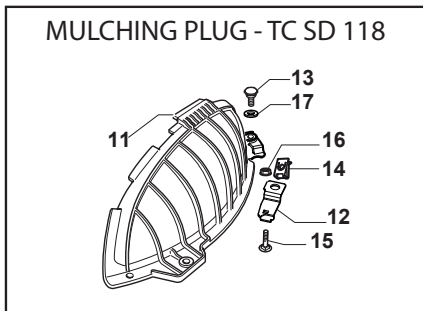

TS 108 HYDRO SD

Ride-on TC SD 108-118 cm   Optionals On Request

Issue 12 - 2017

Fig.	Q.ty	Part No	Description	Notes
1	1	182180090/0	Battery Charger 12V 1A - CE Plug	CE Plug
1	1	182180091/0	Battery Charger 12V 1A - UK Plug	UK Plug
11	1	325140107/0	Deflector	
12	2	325785473/0	Pin	
13	2	125580040/0	Stake	
14	2	118737221/0	Plate	
15	2	112815205/0	Screw	
16	2	112292102/0	Nut	
17	2	112604899/0	Crown Fastener