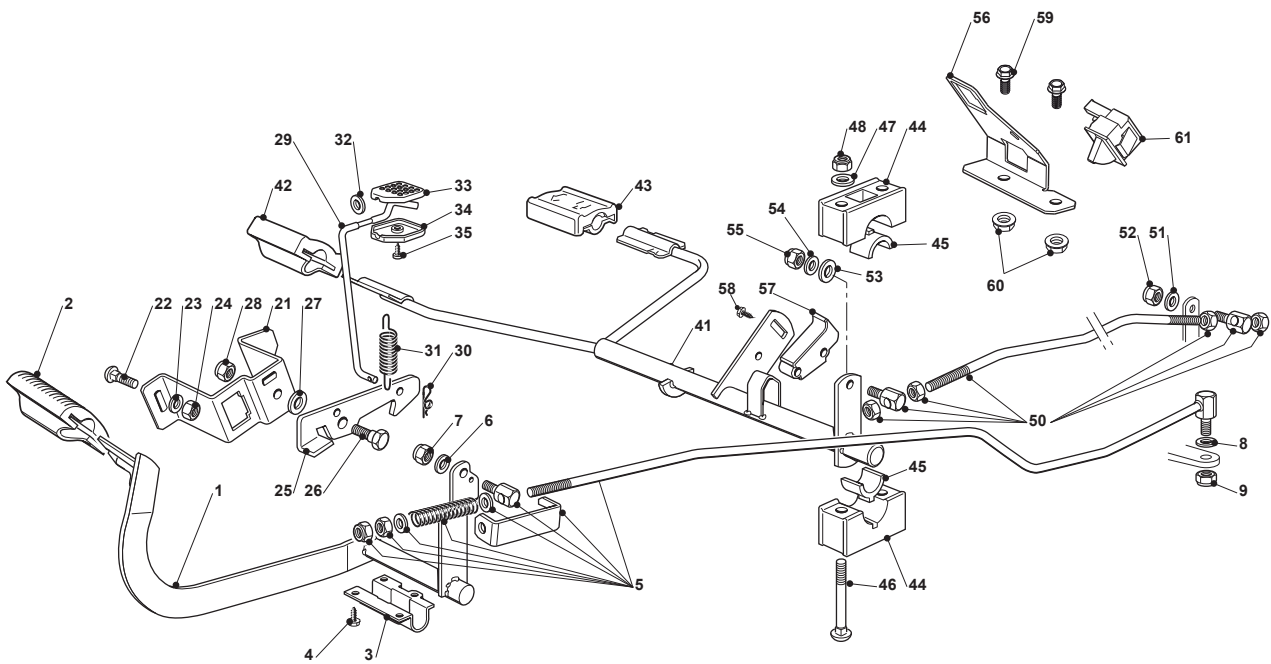

TS 108 HYDRO SD

Ride-on TC SD 108-118 cm Steering

Issue 12 - 2017

Fig.	Q.ty	Part No	Description	Notes
66	1	122167840/0	Spacer	
67	1	112691200/0	Screw	
68	1	112154220/0	Nut	

Fig.	Q.ty	Part No	Description	Notes
1	1	382500011/2	Pedal	
2	1	325110416/0	Clamp Cover	
3	1	325547081/2	Plate	
4	4	112731601/0	Screw	
5	1	382000678/0	Brake Rod Assy	
6	2	112521350/0	Washer	
7	2	112155000/0	Nut	
8	2	112521360/0	Washer	
9	1	112155000/0	Nut	
21	1	325785143/1	Support	
22	2	112815210/0	Screw	
23	1	112523040/0	Washer	
24	2	112154510/0	Nut	
25	1	325253001/0	Hook	
26	1	122524970/3	Pin	
27	1	325670011/0	Antifriction Washer	
28	1	112155000/0	Nut	
31	1	125430213/0	Spring	
36	1	125033034/0	Rod	
37	1	125394509/1	Knob	
38	1	112523020/0	Washer	
41	1	382000391/1	Drive Pedal	
42	1	325110417/0	Clamp Cover Front	
43	1	325110418/0	Clamp Cover Rear	
44	4	325785354/0	Support	
45	4	325034003/0	Brass	
46	4	112815271/0	Screw	
47	4	112523040/0	Washer	
48	4	112154510/0	Nut	
50	1	382000680/0	Rod	
51	1	112523040/0	Washer	
52	1	112154510/0	Nut	
53	1	112521360/0	Washer	
54	1	112523040/0	Washer	
55	1	112154510/0	Nut	
56	1	325785481/0	Micro Switch Bracket	
57	1	325060034/1	Cam	
58	1	112735404/0	Screw	
59	2	112793102/0	Screw	
60	2	112154220/0	Nut	
67	1	119410614/0	Microswitch	