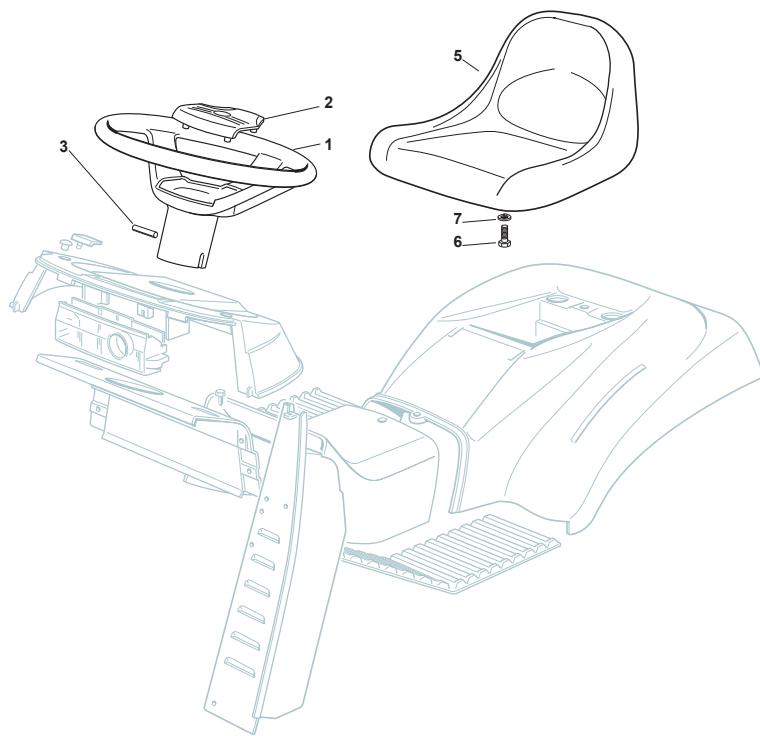

TS 108 HYDRO SD

Ride-on TC SD 108-118 cm Seat & Steering Wheel

Issue 12 - 2017

Fig.	Q.ty	Part No	Description	Notes
1	1	125961217/1	Coated Steering Wheel Black	
2	1	325580500/0	Cap	
3	1	112620250/0	Pin	
5	1	125722468/0	Seat	
6	4	112793102/0	Screw	
7	4	112583500/0	Grower