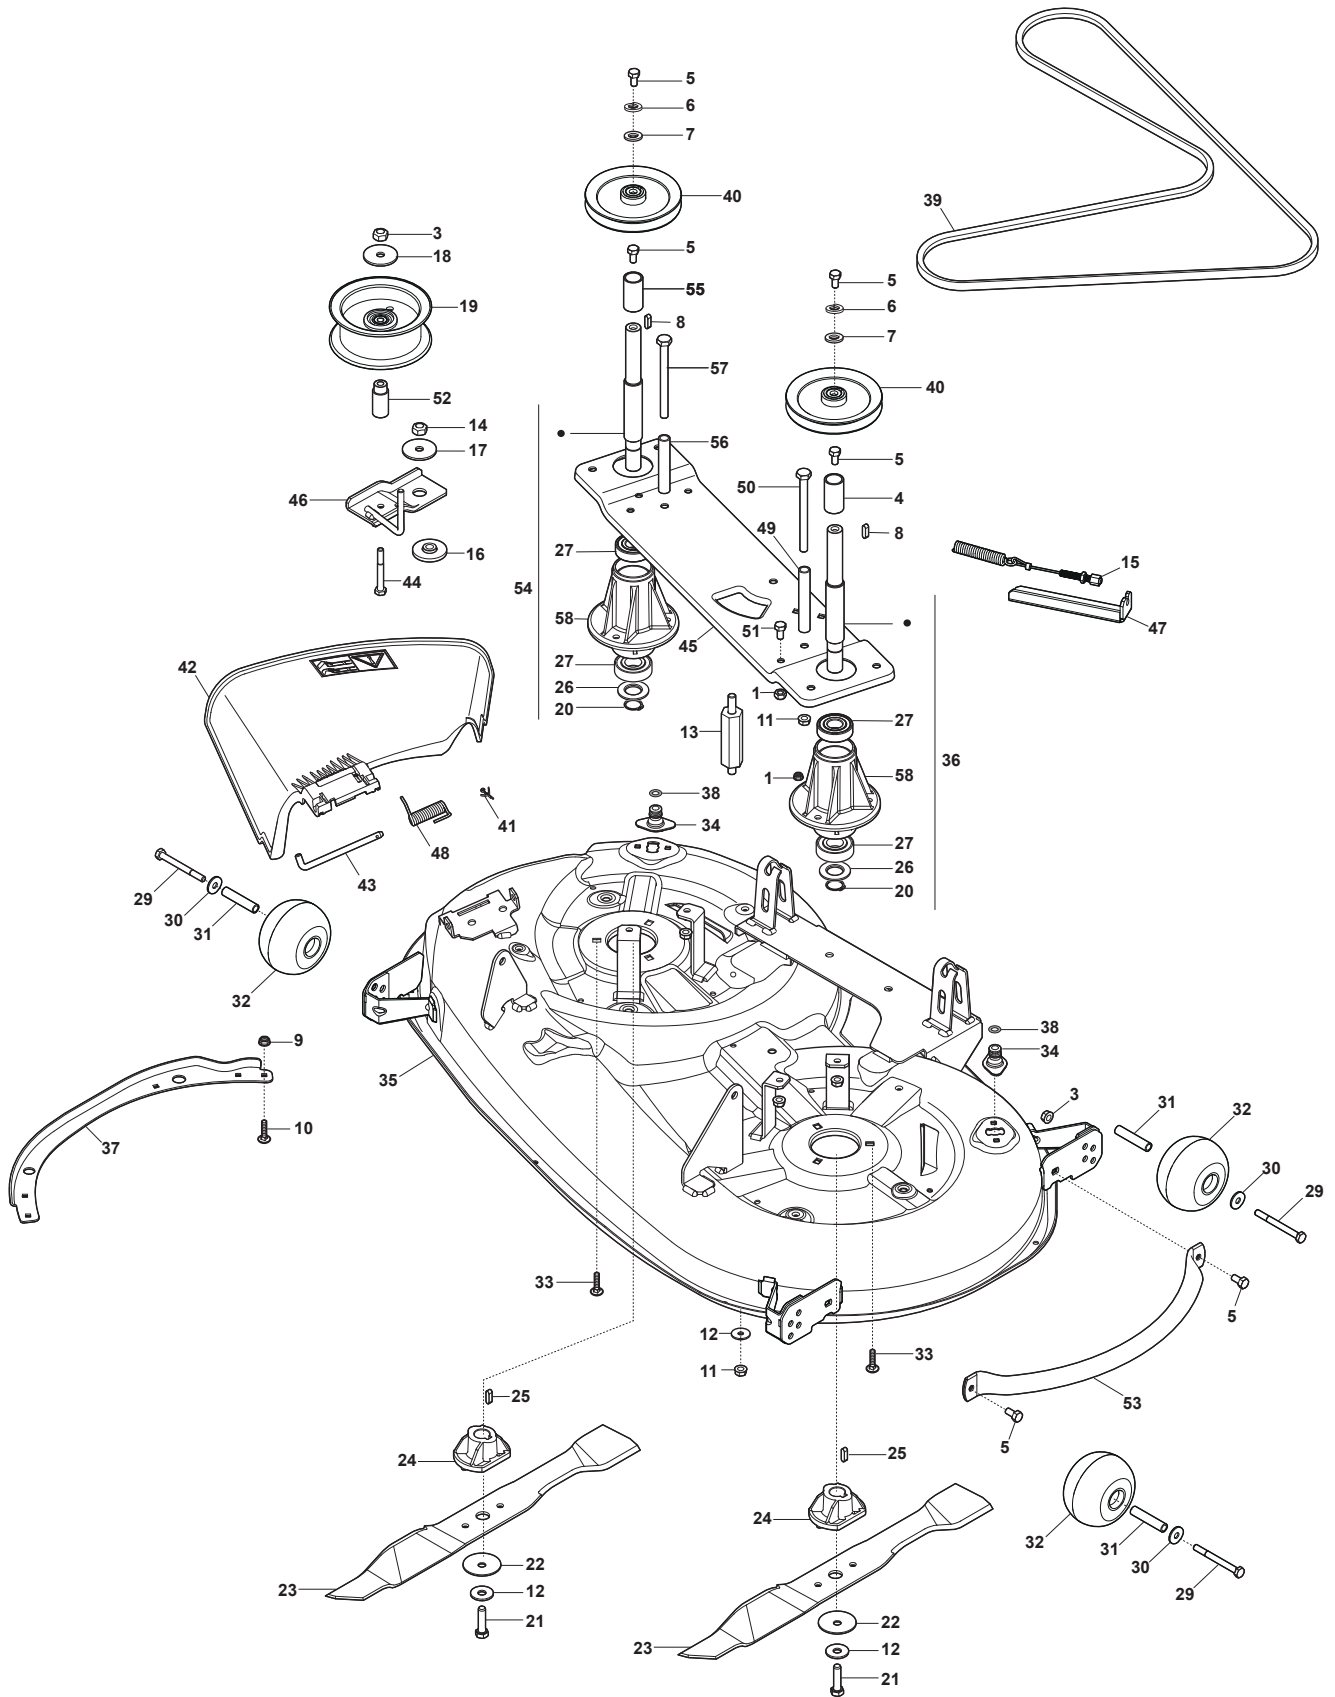

Fig.	Q.ty	Part No	Description	Notes
2	1	382318139/1	Deck Lifting Lever	
3	1	125605000/1	Button	
4	1	325470901/1	Dog Plate	
5	1	125510011/1	Pin	
6	1	125033002/1	Rod	
7	1	325394536/0	Knob	
8	1	125430208/1	Spring	
9	1	112604899/0	Crown Fastener	
10	1	382000551/0	Axle	
11	2	122034523/0	Bushing	
12	1	125160025/1	Spacer	
13	1	322672153/0	Antifriction Washer	
16	2	112620206/0	Pin	
17	1	325735506/2	Left Sector	
18	2	112792611/0	Screw	
19	2	112154220/0	Nut	
31	1	382318159/0	Front Right Fulcrum Lever	
32	1	382318161/0	Lever	
33	4	125040605/0	Bushing	
34	2	325318161/1	Lever	
35	2	112691700/0	Screw	
36	4	112521350/0	Washer	
37	2	112155000/0	Nut	
38	2	125510056/1	Pin	
39	4	112295200/0	Nut	
40	2	112156602/0	Nut	
41	4	325670008/1	Washer	
42	2	112156602/0	Nut	
43	2	382000477/3	Connecting Rod Ass.Y	
44	2	112155000/0	Nut	
45	2	125510055/1	Pin	
46	2	112521350/0	Washer	
47	2	112155000/0	Nut	
48	2	325318153/2	Rear Lever	
49	2	112609255/0	Seeger	
50	1	325033071/0	Rod	
51	7	325670011/0	Antifriction Washer	
52	2	125510053/2	Pin	
53	2	125510048/1	Pin	
54	2	112521350/0	Washer	
55	5	112436051/0	Plate	
56	2	125510056/1	Pin	
57	4	325670008/1	Washer	
58	2	112156602/0	Nut	
59	2	112794985/0	Screw	
60	2	112295200/0	Nut	
61	2	125510070/1	Pin	
62	2	112523090/0	Washer	
63	2	124487998/0	Cotter Pin	
64	1	125430218/1	Spring	
66	2	112293200/0	Nut	

TS 108 HYDRO SD

Ride-on TC SD 108-118 cm Cutting Plate Lifting

Issue 12 - 2017

Fig.	Q.ty	Part No	Description	Notes
71	1	125510048/1	Pin	
72	2	325318223/0	Gearshift	
73	1	382000585/0	Axle	
74	4	112815271/0	Screw	
75	2	325785355/0	Support	
76	2	325785354/0	Support	
77	4	325034003/0	Brass	
78	4	112523040/0	Washer	
79	4	112154510/0	Nut	