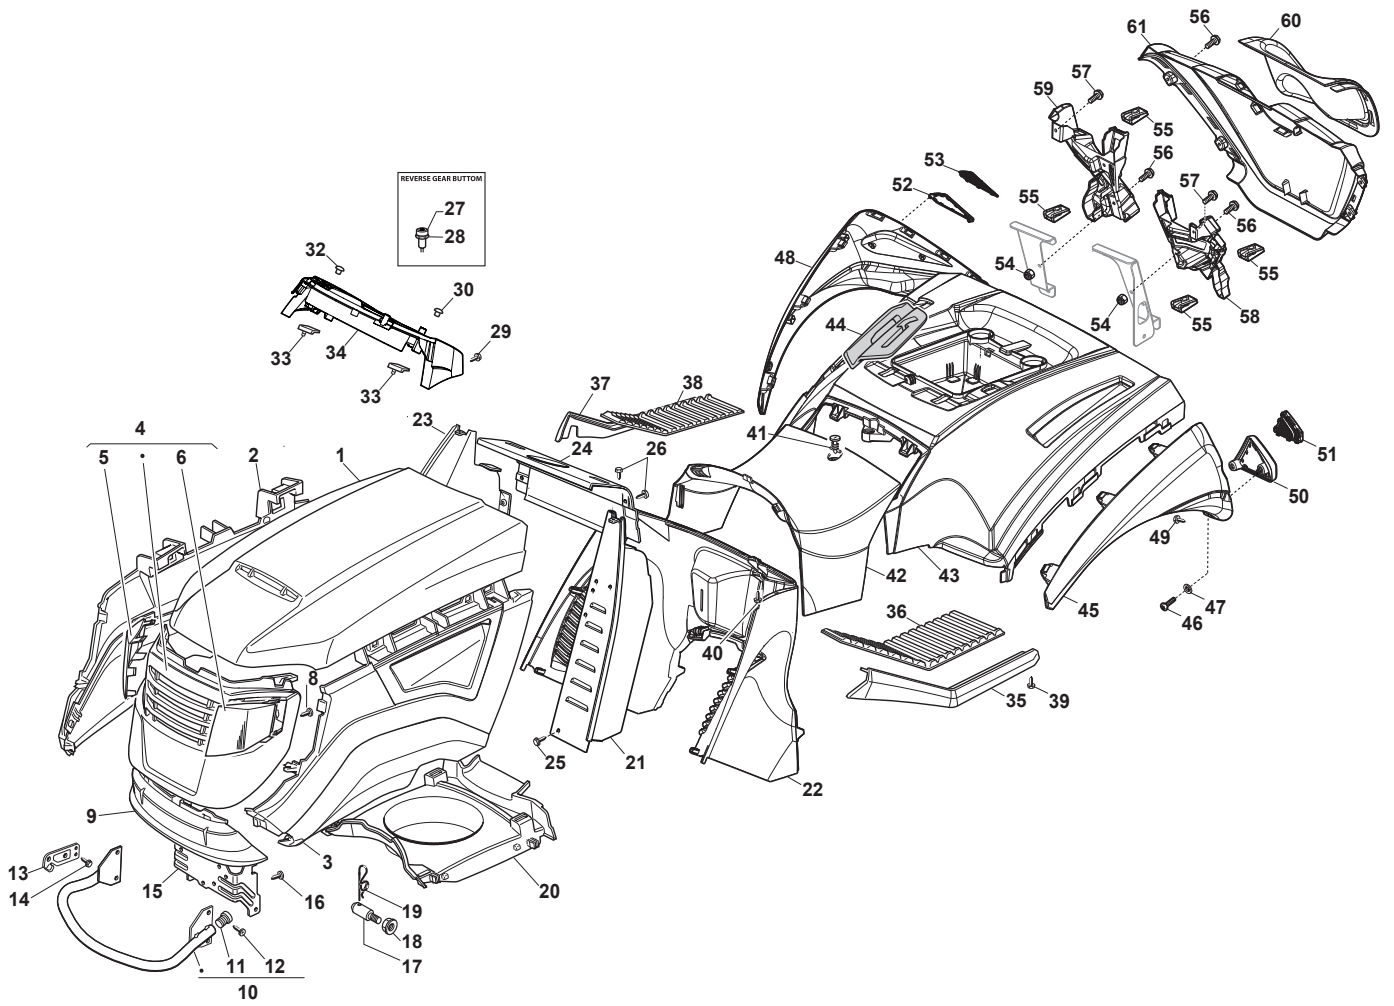

Fig.	Q.ty	Part No	Description	Notes
1	1	325076871/0	Upper Engine Hood, Light Red	Light Red
1	1	325076977/0	Upper Engine Hood, Dark Red	Dark Red
2	1	382394614/0	Hood, Right	Light Red
2	1	382394653/0	Hood, Right	Dark Red
3	1	382394615/0	Hood, Left	Light Red
3	1	382394654/0	Hood, Left	Dark Red
4	1	382394613/0	Hood, Front	
5	1	325410876/0	Right Grill	
6	1	325410877/0	Left Grill	
8	6	112735403/0	Screw	
9	1	325076870/1	Lower Black Hood, Front	
10	1	382869025/0	Muffler Protection	
11	2	118737860/0	Cap	
12	4	112734995/0	Screw	
13	2	325547159/1	Plate	
14	4	112731580/0	Screw	
15	1	325774301/2	Engine Hood Support	
16	5	112735403/0	Screw	
17	2	125510079/1	Pin	
18	2	112154220/0	Nut	
19	1	124487998/0	Cotter Pin	
20	1	325108031/0	Conveyor	
21	1	382785021/8	Left Dashboard Support	
22	1	325785229/1	Dashboard Support	
23	1	382785022/9	Right Dashboard Support	
24	1	382785137/1	Central Dashboard Support	
25	4	112735403/0	Screw	
26	4	112735110/0	Screw	
27	1	325605003/0	Button	
28	1	325256250/0	Screwed Ring	
29	4	112728440/0	Screw	
30	1	325120233/0	Cap	Without Starter Command
32	2	125120200/0	Cap	
33	2	125260000/0	Grommet	
34	1	325120263/0	Dashboard, Grey (No Cruise Control)	w/o Cruise Control
34	1	325120266/0	Dashboard, Grey (Cruise Control)	with Cruise Control
35	1	325599005/0	Left Profil	
36	1	325110279/0	Left Footboard Cover	
37	1	325599004/0	Right Profile	
38	1	325110278/1	Right Footboard Cover	
39	6	112731580/0	Screw	
40	3	112735420/0	Screw	
41	1	125580020/2	Stake	
42	1	325110507/0	Grey Central Cover	
43	1	325109798/0	Wheels Cover, Dark Red	
44	1	325207129/0	Cover, Can Holder Tcx Hydro Black	
45	1	325207267/0	Left Wheel Cover	
46	4	112728689/0	Screw	
47	4	112523020/0	Washer	
48	1	325207266/0	Right Wheel Cover	
49	2	112728686/0	Screw	