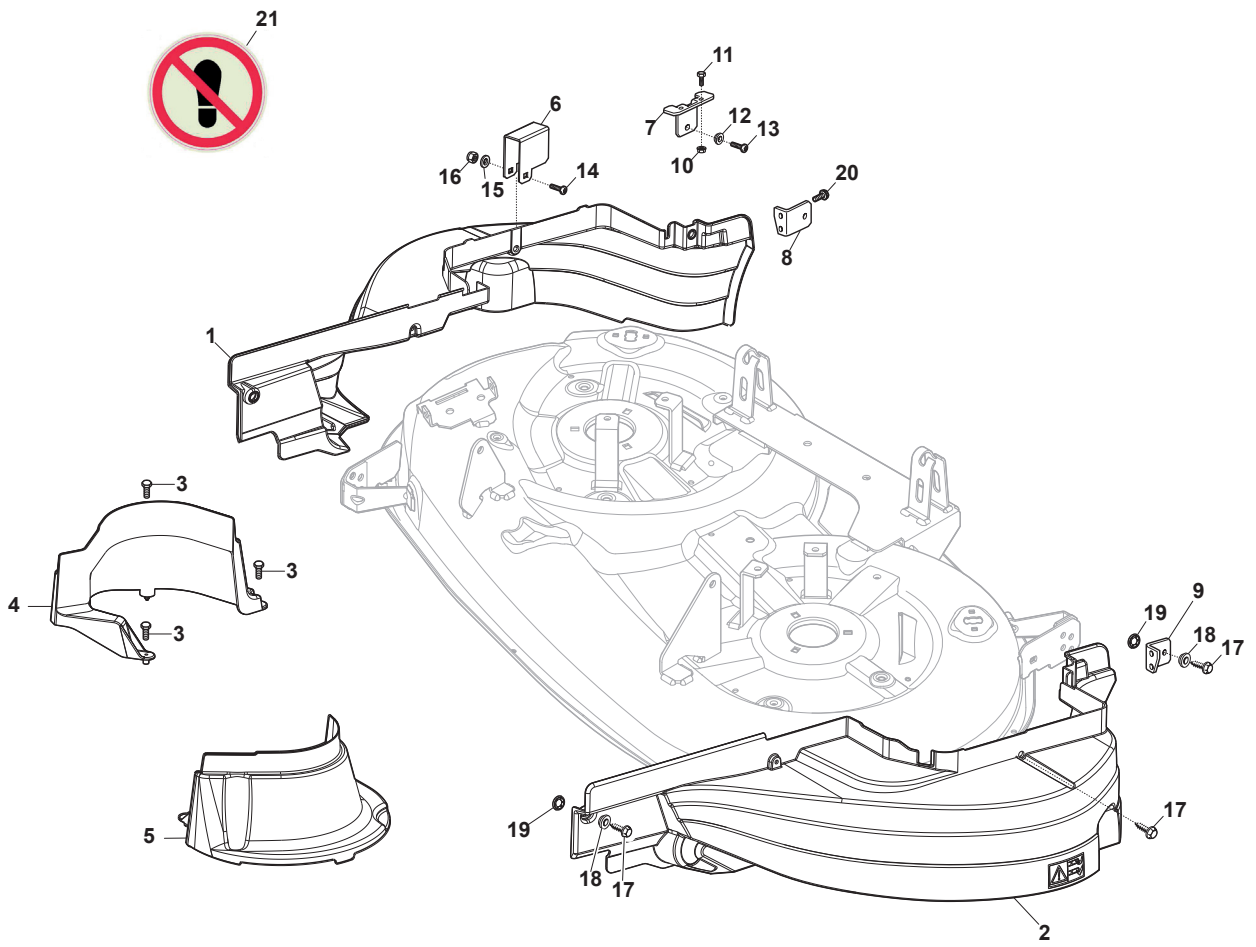

Fig.	Q.ty	Part No	Description	Notes
1	1	325060187/0	Right Housing	
2	1	325060188/0	Left Housing	
3	5	112815210/0	Screw	
4	1	325060185/0	Right Housing	
5	1	325060186/0	Left Housing	
6	2	325774267/0	Clamp	
7	2	325774423/0	Clamp	
8	1	325774425/0	Clamp	
9	1	325774421/0	Clamp	
10	2	112154330/0	Nut	
11	2	112788910/0	Screw	
12	2	325160039/0	Spacer	
13	2	112734995/0	Screw	
14	2	112815255/0	Cup Square Bolt M6X20	
15	11	112521330/0	Washer	
16	4	112154510/0	Nut	
17	5	125943014/0	Screw	
18	4	325670008/1	Washer	
19	4	112604899/0	Crown Fastener	
20	2	112729601/1	Screw	
21	1	114368431/0	Safety Label	