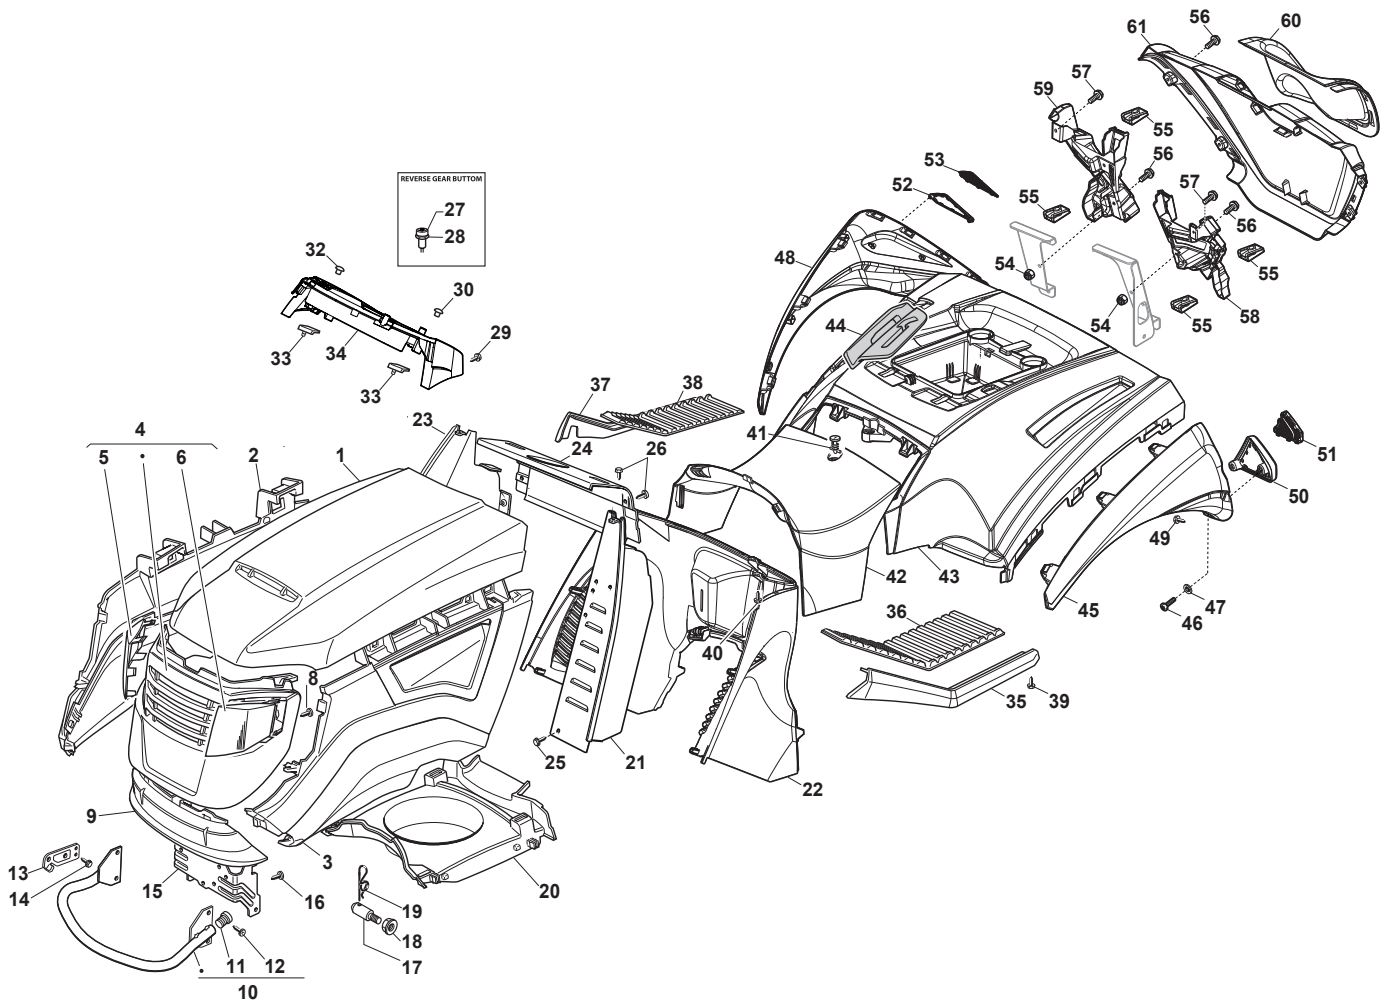

Fig.	Q.ty	Part No	Description	Notes
1	1	325076871/0	Upper Engine Hood, Light Red	Light Red
1	1	325076977/0	Upper Engine Hood, Dark Red	Dark Red
2	1	382394614/0	Hood, Right	Light Red
2	1	382394653/0	Hood, Right	Dark Red
3	1	382394615/0	Hood, Left	Light Red
3	1	382394654/0	Hood, Left	Dark Red
4	1	382394613/0	Hood, Front	
5	1	325410876/0	Right Grill	
6	1	325410877/0	Left Grill	
8	6	112735403/0	Screw	
9	1	325076870/1	Lower Black Hood, Front	
10	1	382869025/0	Muffler Protection	
11	2	118737860/0	Cap	
12	4	112734995/0	Screw	
13	2	325547159/1	Plate	
14	4	112731580/0	Screw	
15	1	325774301/2	Engine Hood Support	
16	5	112735403/0	Screw	
17	2	125510079/1	Pin	
18	2	112154220/0	Nut	
19	1	124487998/0	Cotter Pin	
20	1	325108031/0	Conveyor	
21	1	382785021/8	Left Dashboard Support	
22	1	325785229/1	Dashboard Support	
23	1	382785022/9	Right Dashboard Support	
24	1	382785137/1	Central Dashboard Support	
25	4	112735403/0	Screw	
26	4	112735110/0	Screw	
27	1	325605003/0	Button	
28	1	325256250/0	Screwed Ring	
29	4	112728440/0	Screw	
30	1	325120233/0	Cap	Without Starter Command
32	2	125120200/0	Cap	
33	2	125260000/0	Grommet	
34	1	325120263/0	Dashboard, Grey (No Cruise Control)	w/o Cruise Control
34	1	325120266/0	Dashboard, Grey (Cruise Control)	with Cruise Control
35	1	325599005/0	Left Profil	
36	1	325110279/0	Left Footboard Cover	
37	1	325599004/0	Right Profile	
38	1	325110278/1	Right Footboard Cover	
39	6	112731580/0	Screw	
40	3	112735420/0	Screw	
41	1	125580020/2	Stake	
42	1	325110507/0	Grey Central Cover	
43	1	325109798/0	Wheels Cover, Dark Red	
44	1	325207129/0	Cover, Can Holder Tcx Hydro Black	
45	1	325207267/0	Left Wheel Cover	
46	4	112728689/0	Screw	
47	4	112523020/0	Washer	
48	1	325207266/0	Right Wheel Cover	
49	2	112728686/0	Screw	