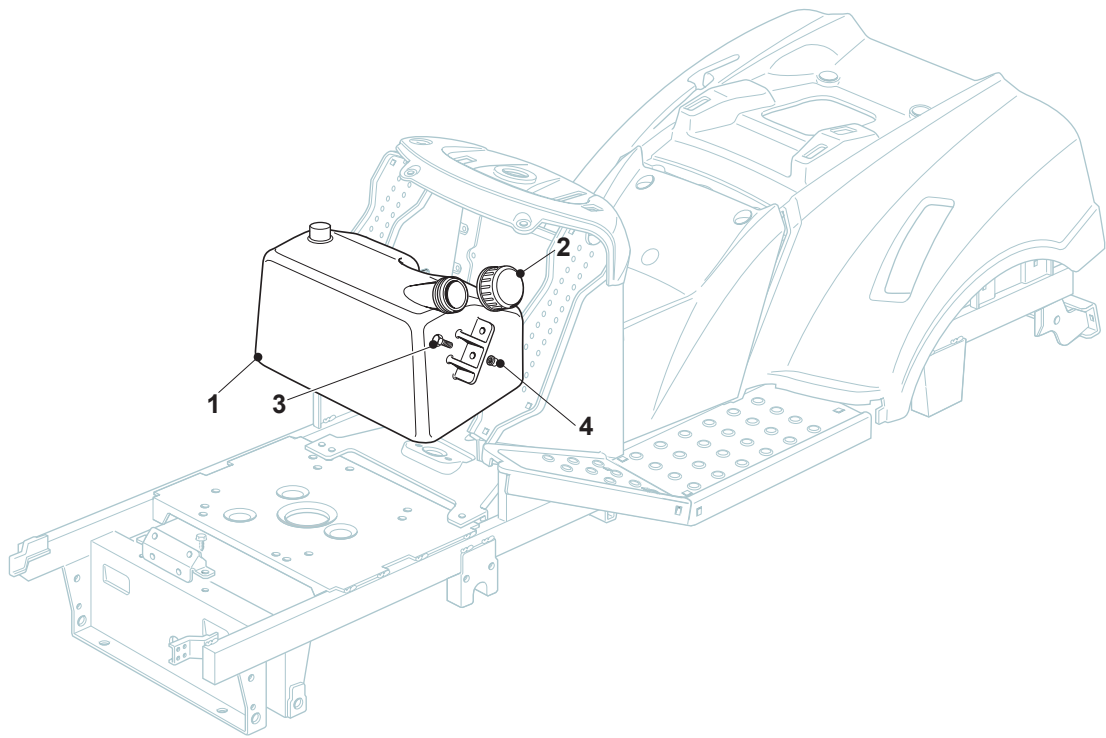

TS 108 HYDRO SD

Ride-on TC SD 108-118 cm Front Fuel Tank - 7Lt

Issue 12 - 2017

Fig.	Q.ty	Part No	Description	Notes
1	1	125735110/3	Tank	
2	1	125795000/1	Fuel Cap	
3	2	112788910/0	Screw	
4	2	112500092/0	Rivet