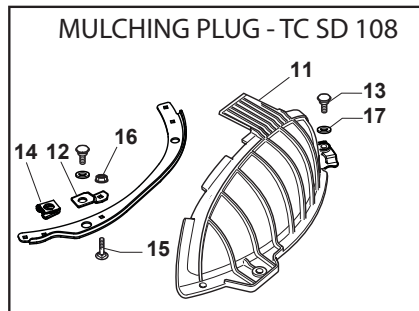

TS 108 HYDRO SD

Ride-on TC SD 108-118 cm   Optionals On Request

Issue 12 - 2017

Fig.	Q.ty	Part No	Description	Notes
1	1	182180090/0	Battery Charger 12V 1A - CE Plug	CE Plug
1	1	182180091/0	Battery Charger 12V 1A - UK Plug	UK Plug
11	1	325140107/0	Deflector	
12	2	325785473/0	Pin	
13	2	125580040/0	Stake	
14	2	118737221/0	Plate	
15	2	112815205/0	Screw	
16	2	112292102/0	Nut	
17	2	112604899/0	Crown Fastener