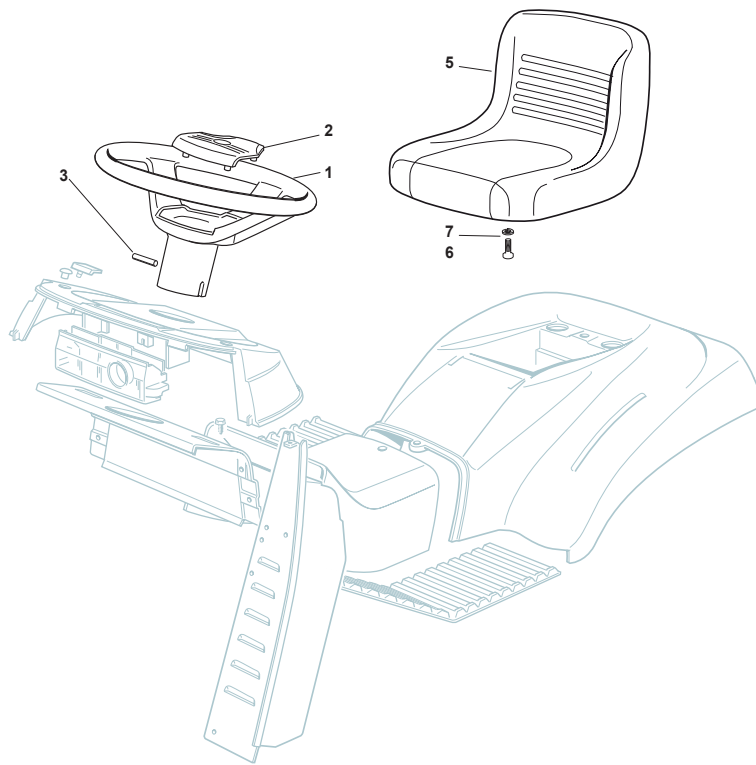

TS 108 HYDRO SD

Ride-on TC SD 108-118 cm Seat & Steering Wheel

Issue 12 - 2017

Fig.	Q.ty	Part No	Description	Notes
1	1	125961217/1	Coated Steering Wheel Black	
2	1	325580500/0	Cap	
3	1	112620250/0	Pin	
5	1	125722467/1	Seat	
6	4	112793102/0	Screw	
7	4	112583500/0	Grower