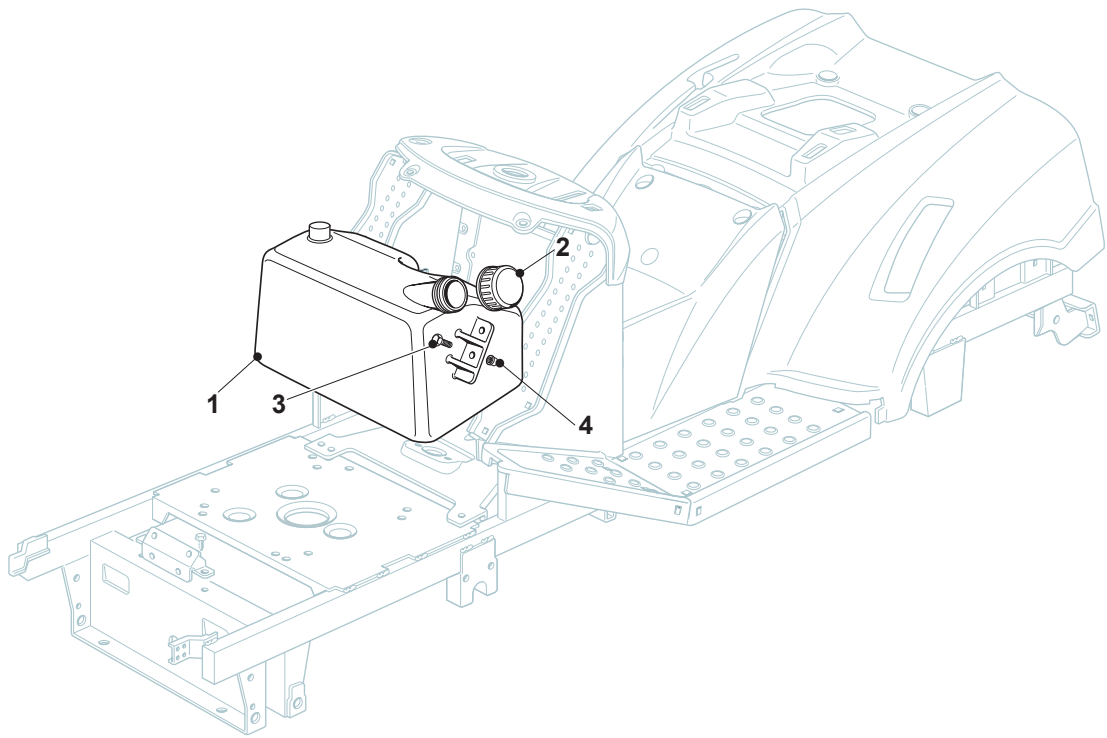

TS 108 HYDRO SD

Ride-on TC SD 108-118 cm Front Fuel Tank - 8Lt with TNS Bonnet

Issue 12 - 2017

Fig.	Q.ty	Part No	Description	Notes
1	1	325735131/0	Tank	
2	1	1134-5532-01	Fuel Tank Cap	
3	2	112788910/0	Screw	
4	2	112500092/0	Rivet