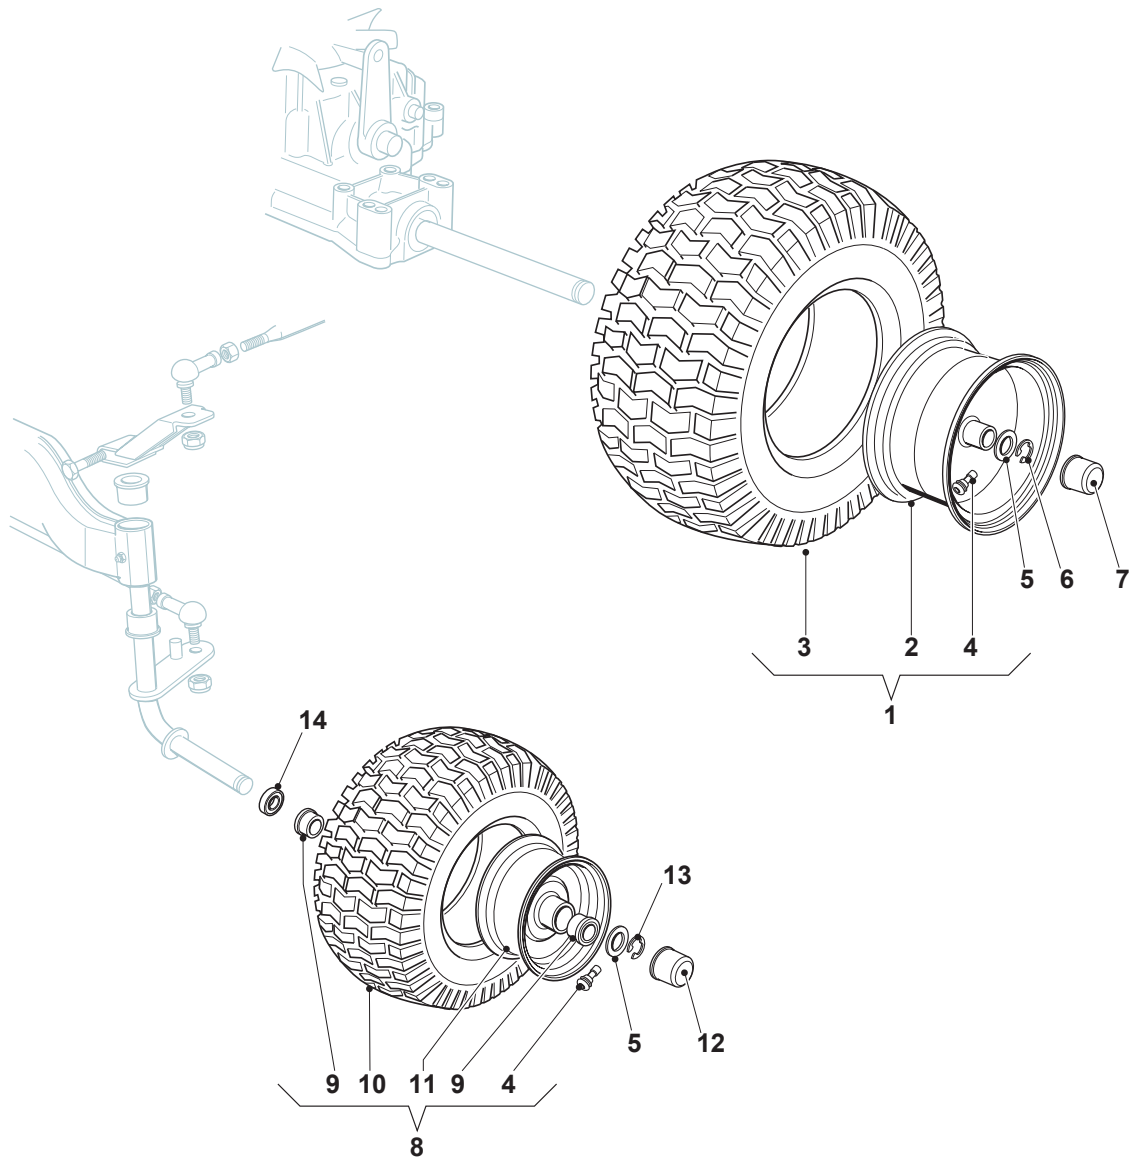

TS 108 HYDRO SD

Ride-on TC SD 108-118 cm **Wheels**

Issue 12 - 2017

Fig.	Q.ty	Part No	Description	Notes
1	2	382680045/0	Rear Wheel	
2	2	182000602/0	Rimm	
3	2	125590017/0	Tyre	
4	4	125950000/0	Valve	
5	8	125670005/2	Washer	
6	8	112001010/0	Benzing Ring	
7	2	322110233/0	Hub Cover	Standard Black Cover
8	2	382680041/0	Front Wheel	15" inch
8	2	382680043/0	Front Wheel	16" inch
9	2	125122200/2	Bearing	
10	2	125590019/0	Tyre	15" inch
10	2	125590016/0	Tyre	16" inch
11	2	182000598/0	Rimm	15" inch
11	2	182000600/0	Rimm	16" inch
12	2	122110230/0	Hub Cover	Standard Black
13	2	112001000/0	Benzing Ring	
14	2	125160094/0	Bearing	Only for Wheels 16"-20"