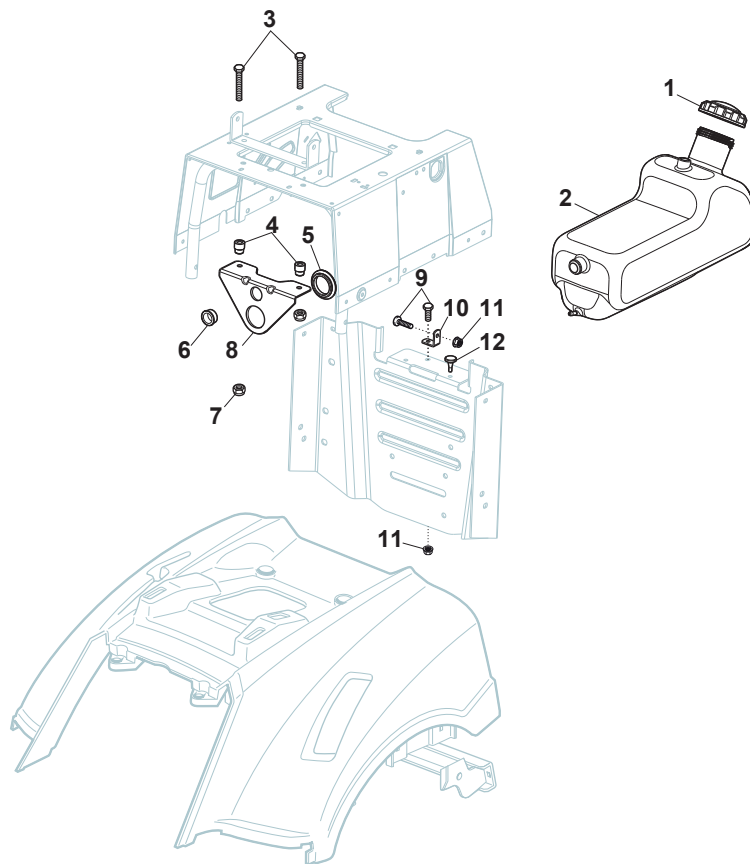

TS 108 HYDRO SD

Ride-on TC SD 108-118 cm **Rear Fuel Tank - 15Lt**

Issue 12 - 2017

Fig.	Q.ty	Part No	Description	Notes
1	1	137793050/0	Fuel Cap	
2	1	325735129/0	Tank	
3	2	112691115/0	Screw	
4	2	125160030/2	Left Spacer	
5	1	325260012/0	Grommet	
6	1	325038022/0	Bushing	
7	2	112155000/0	Nut	
8	1	325774685/0	Rear Fuel Tank Support Bracket	
9	1	112791213/1	Screw	
10	1	325547427/0	Bracket	
11	2	112292102/0	Nut	
12	2	127275000/0	Grommet