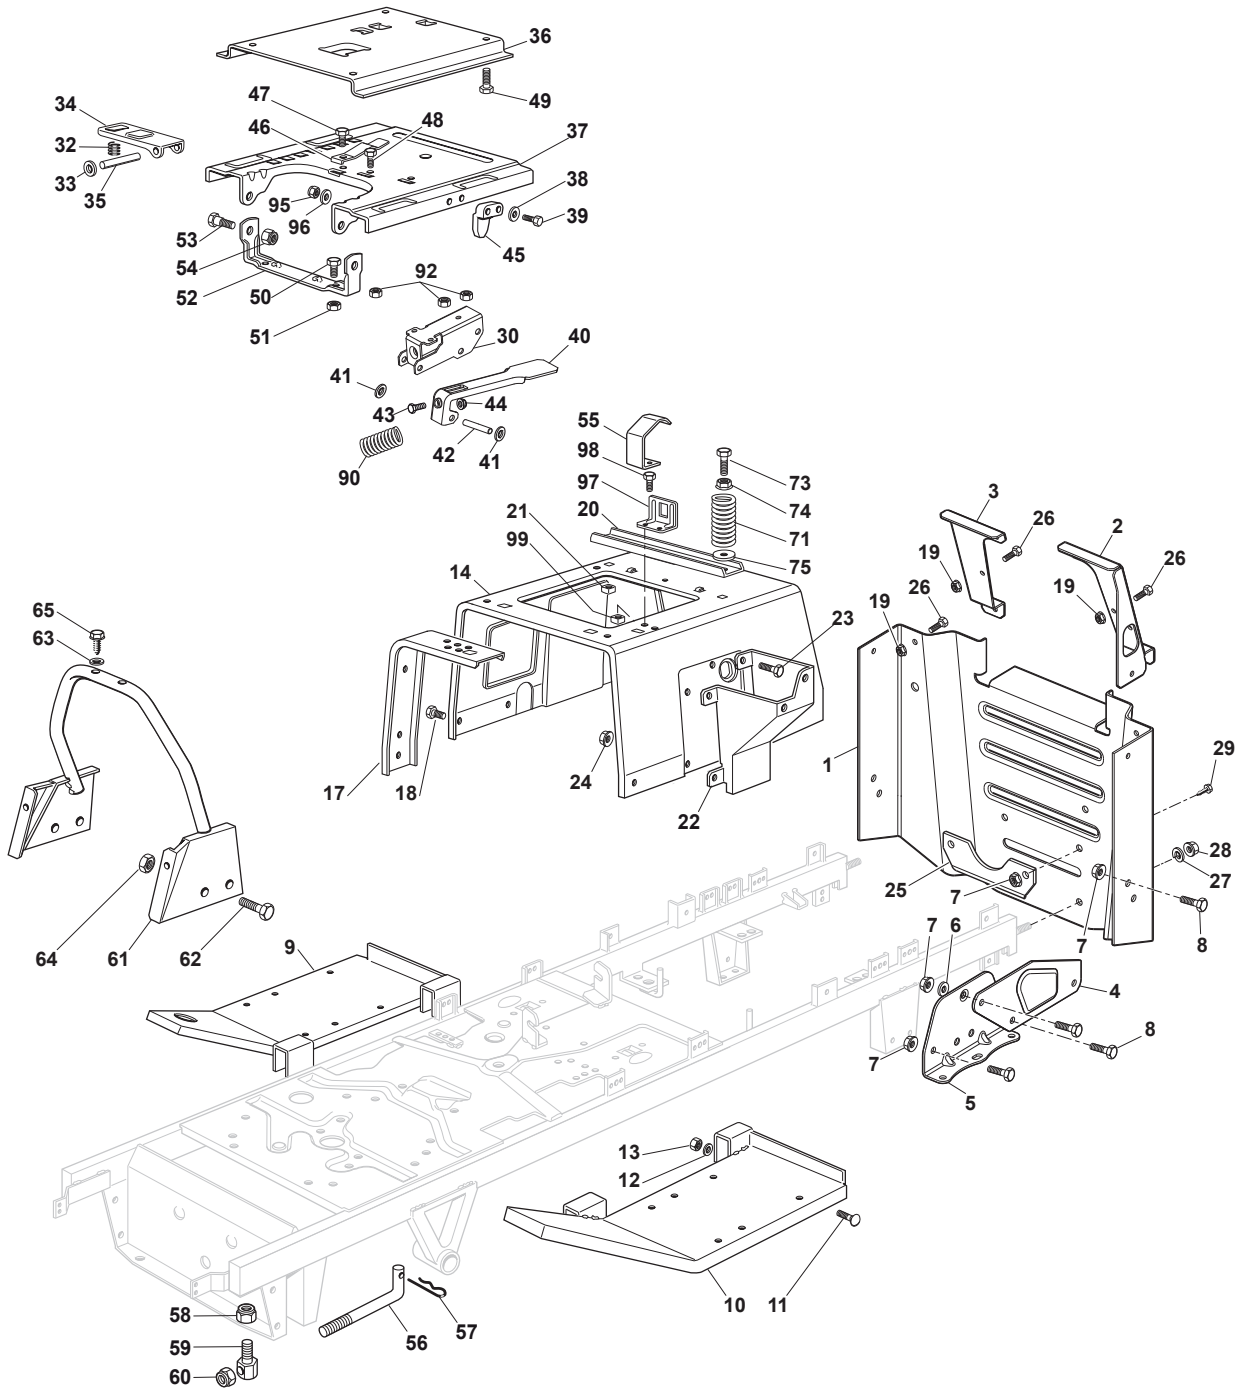

THIS INFORMATION IS NOT INTENDED FOR SALE OR RESALE, AND THIS NOTICE MUST REMAIN ON ALL COPIES.

Fig.	Q.ty	Part No	Description	Notes
1	1	382547103/0	Rear Plate	
2	1	325774683/0	Left Bracket	
3	1	325774681/0	Right Bracket	
4	2	382774299/0	Bracket	
5	2	325774675/0	Transmission Bracket	
6	2	112523060/0	Washer	
7	10	112154210/0	Nut	
8	10	112793102/0	Screw	
9	1	382510041/2	Right Footboard Support	
10	1	382510043/2	Left Footboard Support	
11	4	112815245/0	Screw	
12	4	112523040/0	Washer	
13	4	112154510/0	Nut	
14	1	325785133/5	Seat Support	
17	2	325650065/1	Pulley Stiffening	
18	8	112791200/1	Screw	
19	6	112292102/0	Nut	
20	1	325650067/1	Pulley Stiffening	
21	2	112360420/0	Nut	
22	1	325785137/1	Support	
23	4	112791200/1	Screw	
24	4	112292102/0	Nut	
25	1	1134-5512-01	Towing Plate	
26	8	112791213/1	Screw	
27	2	112585100/0	Washer	
28	2	112295200/0	Nut	
29	2	9959-0820-16	Screw	
30	1	325774575/0	Fulcrum Clamp	
32	1	125430202/1	Spring	
33	2	112604897/0	Elastic Washer	
34	1	325318109/1	Stop Lever	
35	1	125510000/0	Pin	
36	1	325785147/2	Seat Support	
37	1	325785149/3	Fixed Seat Support	
38	4	112521320/0	Washer	
39	2	112815050/0	Screw	
40	1	325318327/0	Lever	
41	6	112604896/0	Crown Fastener	
42	3	122517866/0	Pin	
43	1	112735661/0	Screw	
44	1	112154510/0	Nut	
45	1	325060049/0	Seat Switch Cam	
46	1	125430203/1	Spring	
47	1	112731580/0	Screw	
48	1	112789000/0	Screw	
49	2	9959-0820-16	Screw	
50	2	112792611/0	Screw	
51	2	112293201/0	Nut	
52	1	382774207/0	Seat Clamp Support	
53	2	122524970/3	Pin	
54	2	112155010/0	Nut	