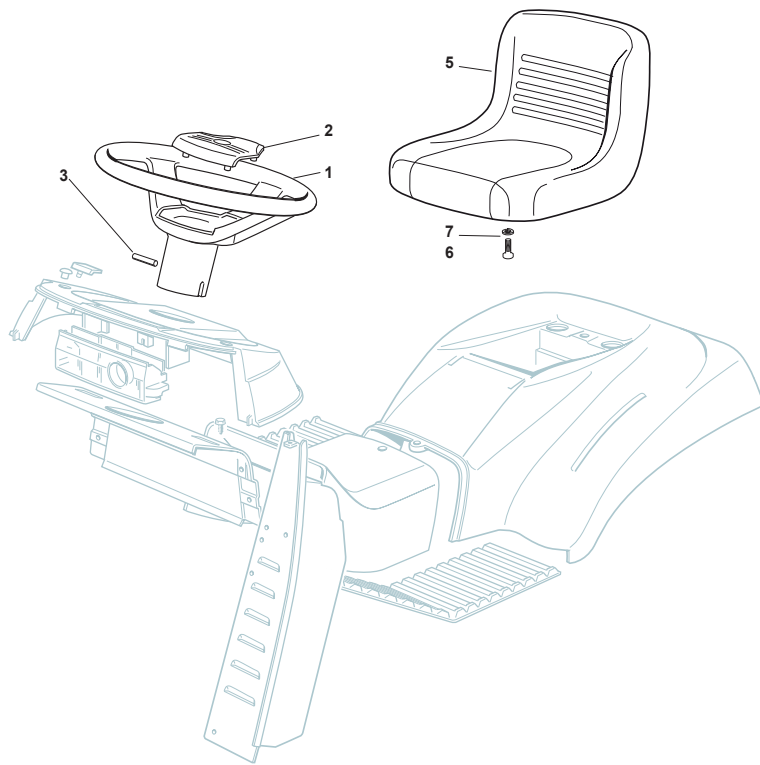

TS 118 HYDRO SD

Ride-on TC SD 108-118 cm Seat & Steering Wheel

Issue 12 - 2017

Fig.	Q.ty	Part No	Description	Notes
1	1	125961217/1	Coated Steering Wheel Black	
2	1	325580500/0	Cap	
3	1	112620250/0	Pin	
5	1	125722467/1	Seat	
6	4	112793102/0	Screw	
7	4	112583500/0	Grower