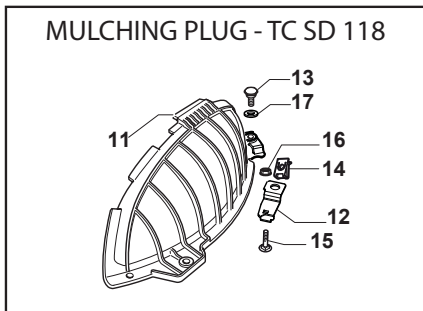

TS 118 HYDRO SD

Ride-on TC SD 108-118 cm   Optionals On Request

Issue 12 - 2017

Fig.	Q.ty	Part No	Description	Notes
1	1	182180090/0	Battery Charger 12V 1A - CE Plug	CE Plug
1	1	182180091/0	Battery Charger 12V 1A - UK Plug	UK Plug
11	1	325140114/0	Deflector	
12	1	325785471/0	Pin	
13	1	125580040/0	Stake	
14	1	118737221/0	Plate	
15	1	112815205/0	Screw	
16	1	112292102/0	Nut	
17	1	112604899/0	Crown Fastener