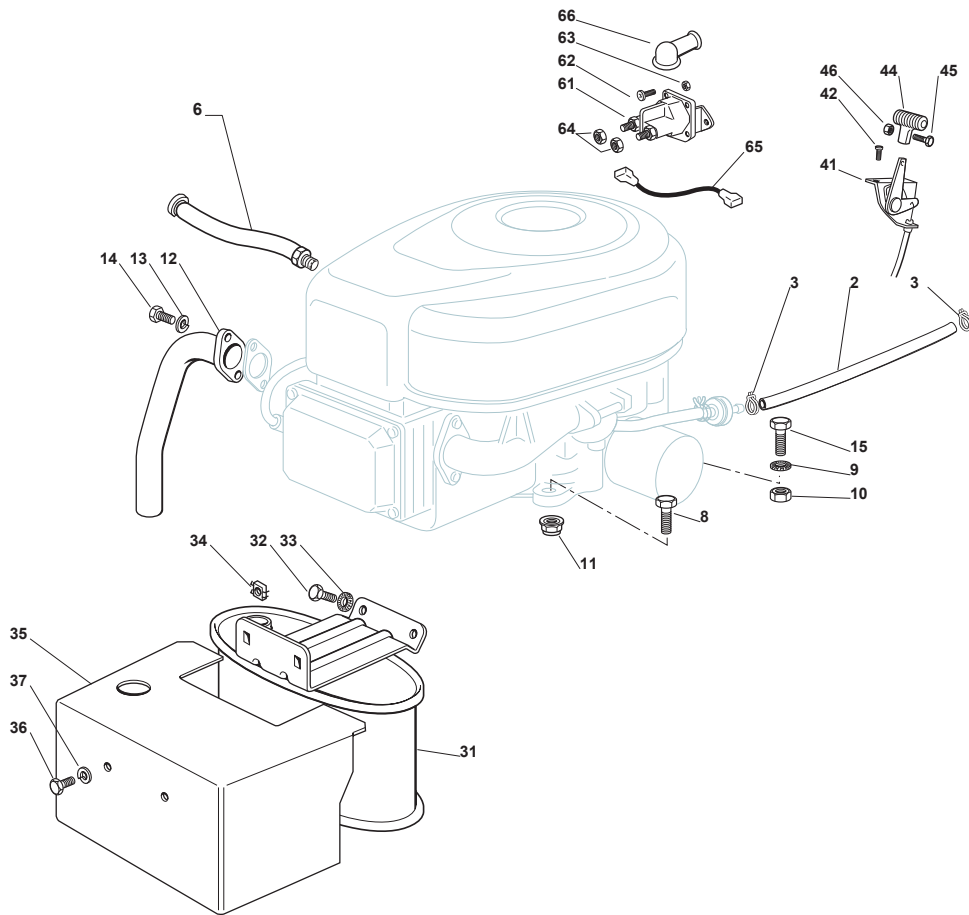

Fig.	Q.ty	Part No	Description	Notes
70	1	125033091/0	Rod	
71	1	124487995/0	Cotter Pin	
72	1	125430232/0	Spring	
73	1	325605002/0	Button	
74	1	112726389/0	Screw	
75	1	112290800/0	Nut	
76	1	325060050/0	Cam	
77	1	112789100/0	Screw	
78	2	112154330/0	Nut	
79	2	325755071/0	Angle Bracket	
80	1	325785479/0	Micro Switch Bracket	
81	2	112791011/0	Screw	
82	2	112292102/0	Nut	
83	1	119410614/0	Microswitch	

TS 118 HYDRO SD

Ride-on TC SD 108-118 cm Engine - B&S 10.5 - 11.5 - 12.5 - 13.5 Hp

Issue 12 - 2017

Fig.	Q.ty	Part No	Description	Notes
2	1	325869016/1	Connecting Tube	
3	2	118375051/1	Fair Led	
4	1	118738224/0	Exhaust Conn. Tube	
5	2	112583500/0	Grower	
6	2	112735530/0	Screw	
7	1	112691115/0	Screw	
8	1	112540260/0	Grower	
9	1	112154210/0	Nut	
12	1	1134-5827-01	Oil Drain Assy	
14	2	112793102/0	Screw	
15	2	112540260/0	Grower	
16	1	182750010/0	Muffler	
17	2	112360425/0	Nut	
18	1	382598009/2	Muffler Protection	
19	2	112792611/0	Screw	
20	2	112583500/0	Grower	
24	3	112154210/0	Nut	
25	3	112691100/0	Screw	
41	1	182000200/1	Throttle Cable	
42	2	125943012/0	Screw	
44	1	325592000/1	Knob	
45	1	112726388/0	Screw	
46	1	112290800/0	Nut	
61	1	118736113/0	Starter Relay	
62	2	112791011/0	Screw	
63	2	112292102/0	Nut	
64	2	9743-5121-32	Nut	
65	1	125065017/0	Cable	
66	1	118564861/1	Protection	