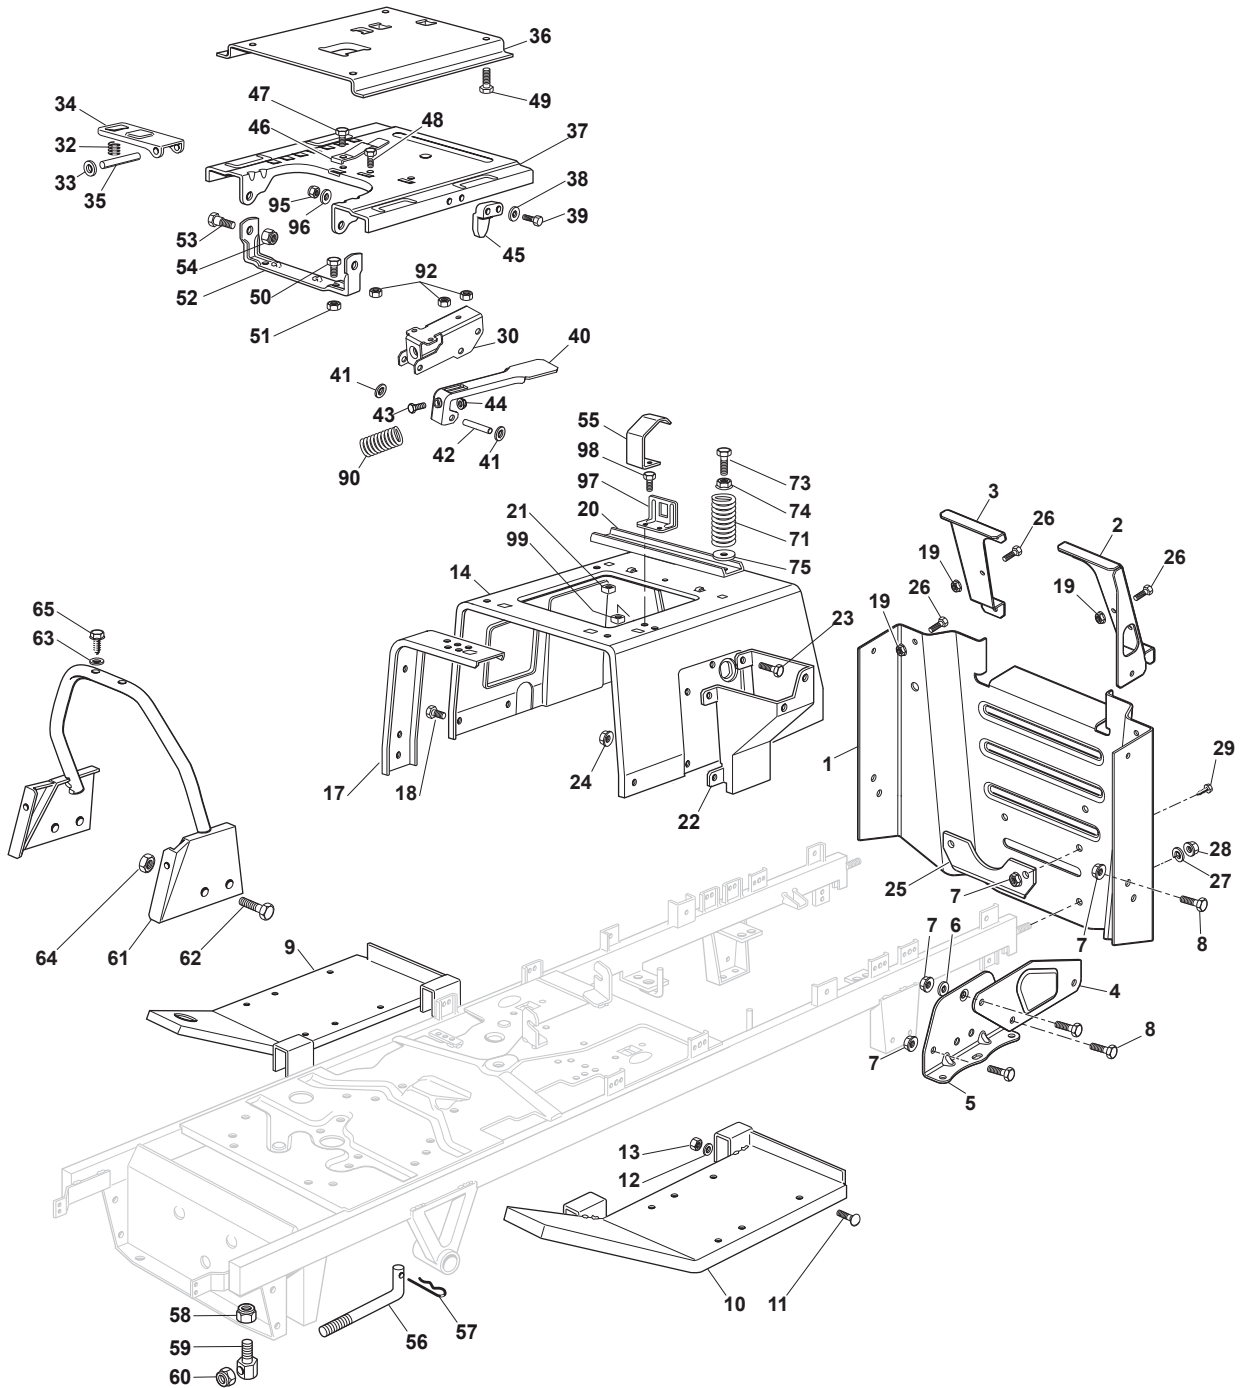

THIS INFORMATION IS NOT INTENDED FOR SALE OR RESALE, AND THIS NOTICE MUST REMAIN ON ALL COPIES.

Fig.	Q.ty	Part No	Description	Notes
1	1	382547103/0	Rear Plate	
2	1	325774683/0	Left Bracket	
3	1	325774681/0	Right Bracket	
4	2	382774299/0	Bracket	
5	2	325774675/0	Transmission Bracket	
6	2	112523060/0	Washer	
7	10	112154210/0	Nut	
8	10	112793102/0	Screw	
9	1	382510041/2	Right Footboard Support	
10	1	382510043/2	Left Footboard Support	
11	4	112815245/0	Screw	
12	4	112523040/0	Washer	
13	4	112154510/0	Nut	
14	1	325785133/5	Seat Support	
17	2	325650065/1	Pulley Stiffening	
18	8	112791200/1	Screw	
19	6	112292102/0	Nut	
20	1	325650067/1	Pulley Stiffening	
21	2	112360420/0	Nut	
22	1	325785137/1	Support	
23	4	112791200/1	Screw	
24	4	112292102/0	Nut	
25	1	1134-5512-01	Towing Plate	
26	8	112791213/1	Screw	
27	2	112585100/0	Washer	
28	2	112295200/0	Nut	
29	2	9959-0820-16	Screw	
30	1	325774575/0	Fulcrum Clamp	
32	1	125430202/1	Spring	
33	2	112604897/0	Elastic Washer	
34	1	325318109/1	Stop Lever	
35	1	125510000/0	Pin	
36	1	325785147/2	Seat Support	
37	1	325785149/3	Fixed Seat Support	
38	4	112521320/0	Washer	
39	2	112815050/0	Screw	
40	1	325318327/0	Lever	
41	6	112604896/0	Crown Fastener	
42	3	122517866/0	Pin	
43	1	112735661/0	Screw	
44	1	112154510/0	Nut	
45	1	325060049/0	Seat Switch Cam	
46	1	125430203/1	Spring	
47	1	112731580/0	Screw	
48	1	112789000/0	Screw	
49	2	9959-0820-16	Screw	
50	2	112792611/0	Screw	
51	2	112293201/0	Nut	
52	1	382774207/0	Seat Clamp Support	
53	2	122524970/3	Pin	
54	2	112155010/0	Nut	