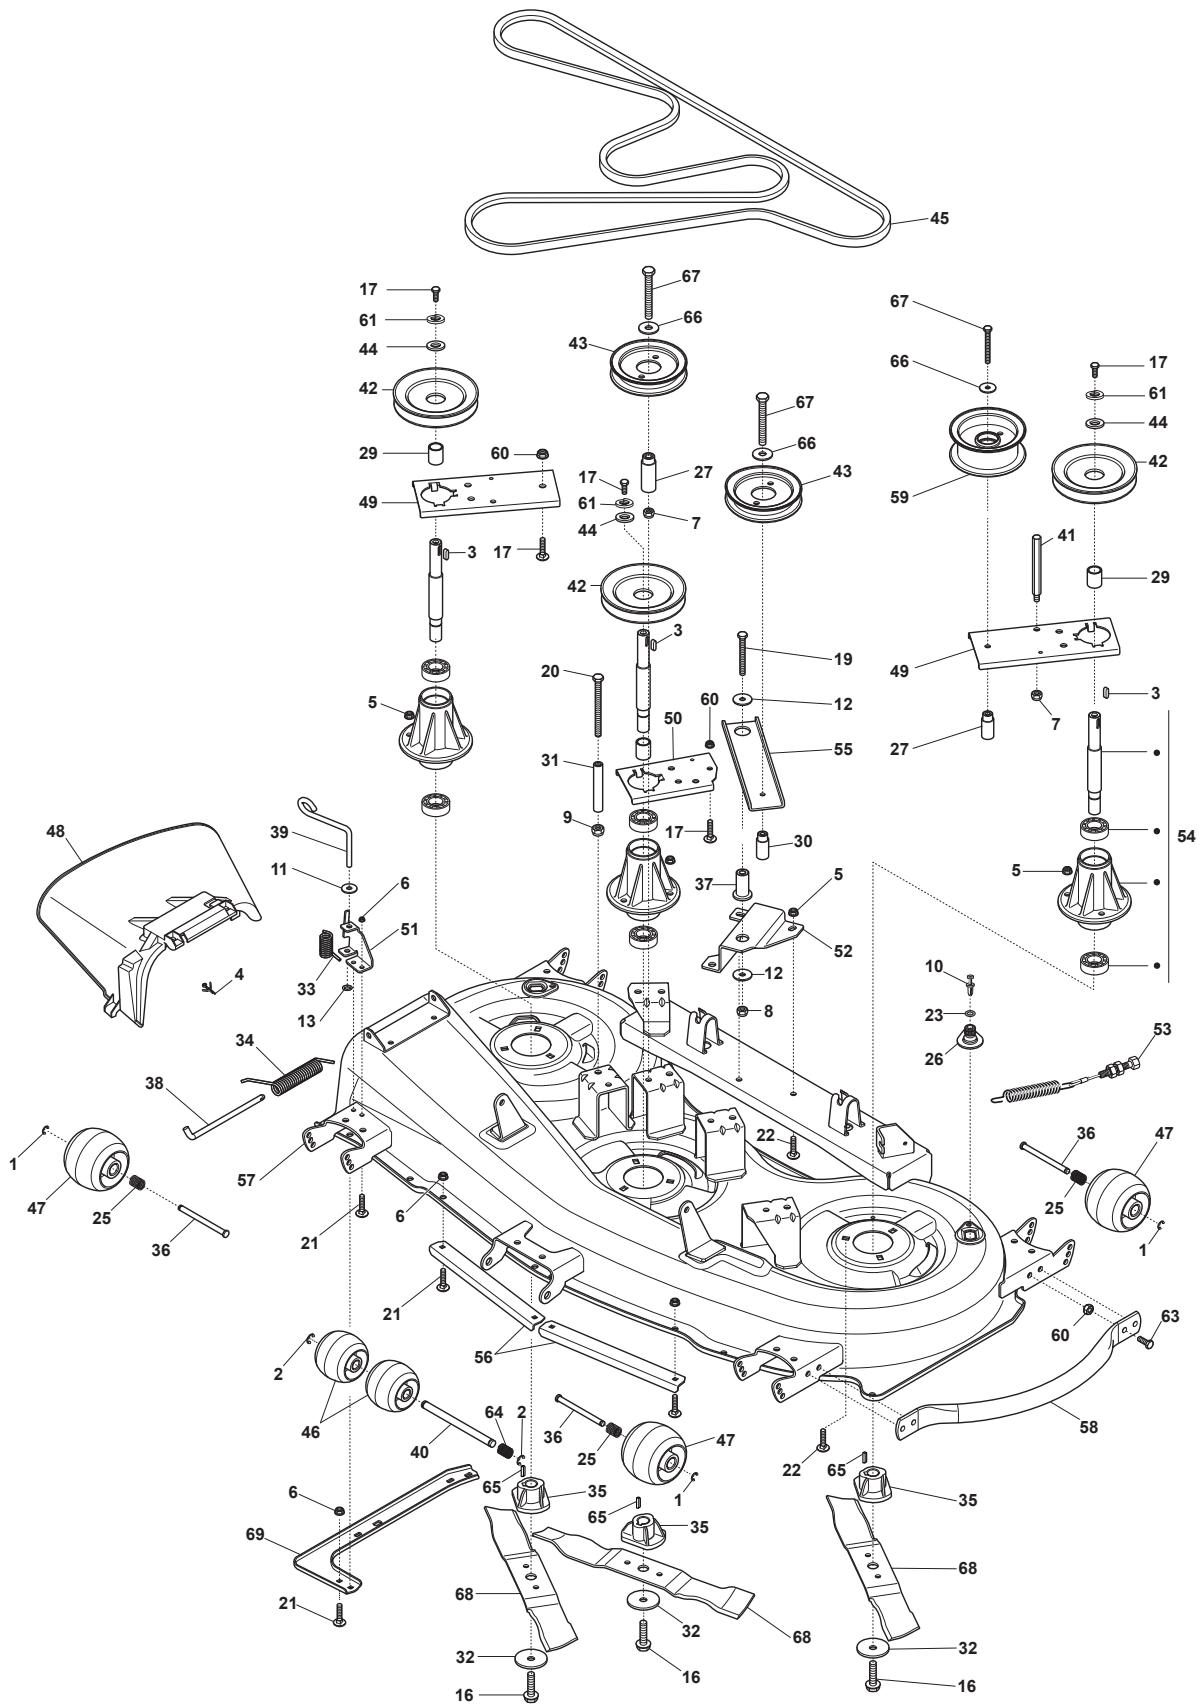

Fig.	Q.ty	Part No	Description	Notes
1	4	112000930/0	Benzing Ring	
2	2	112000956/0	Benzing Ring	
3	3	112139480/0	Feather	
4	1	112141418/0	Cotter Pin	
5	9	112154210/0	Nut	
6	9	112154510/0	Nut	
7	4	112155000/0	Nut	
8	2	112155020/0	Nut	
9	1	112156602/0	Nut	
10	2	112500030/0	Rivet	
11	1	112523060/0	Washer	
12	2	1134-5406-01	Washer	
13	1	112604899/0	Crown Fastener	
16	3	112735696/0	Screw	
17	5	112793102/0	Screw	
19	1	112692420/0	Screw	
20	1	112794980/0	Screw	
21	9	112815200/0	Screw	
22	12	112818700/0	Screw	
23	2	119035000/0	Or Ring	
25	4	122450115/0	Spring	
26	2	125033060/0	Washing Cutting Deck Connection	
27	2	125160099/0	Spacer	
29	3	125160090/0	Spacer	
30	1	125160100/0	Spacer	
31	1	125160097/0	Spacer	
32	3	125160503/0	Blade Hub Elastic Disc Lawntr.	
33	1	125430288/0	Spring	
34	1	125430289/0	Spring	
35	3	125463200/0	Blade Hub	
36	4	125510121/1	Pin	
37	1	125510155/0	Fulcrum Pin	
38	1	125510156/0	Fulcrum Pin	
39	1	125510157/0	Fulcrum Pin	
40	1	125510158/0	Pin	
41	1	125510160/0	Pin	
42	3	125601549/0	Pulley	
43	2	382601521/0	Pulley	
44	3	125670007/0	Washer	
45	1	135062027/0	Trapezoidal Belt	
46	2	182700003/0	Anti Scalp Wheel	
47	4	182700004/0	Anti Scalp Wheel	
48	1	325600129/0	Ejection Guard	
49	2	325650175/0	Stiffening	
50	1	325650177/0	Stiffening	
51	1	325774633/0	Fulcrum Clamp	
52	1	325785513/0	Support	
53	1	382004627/0	Wire	
54	3	382207213/0	Flange Assy	
55	1	382318299/0	Tightener Lever	
56	2	382526251/0	Guide Shoe	