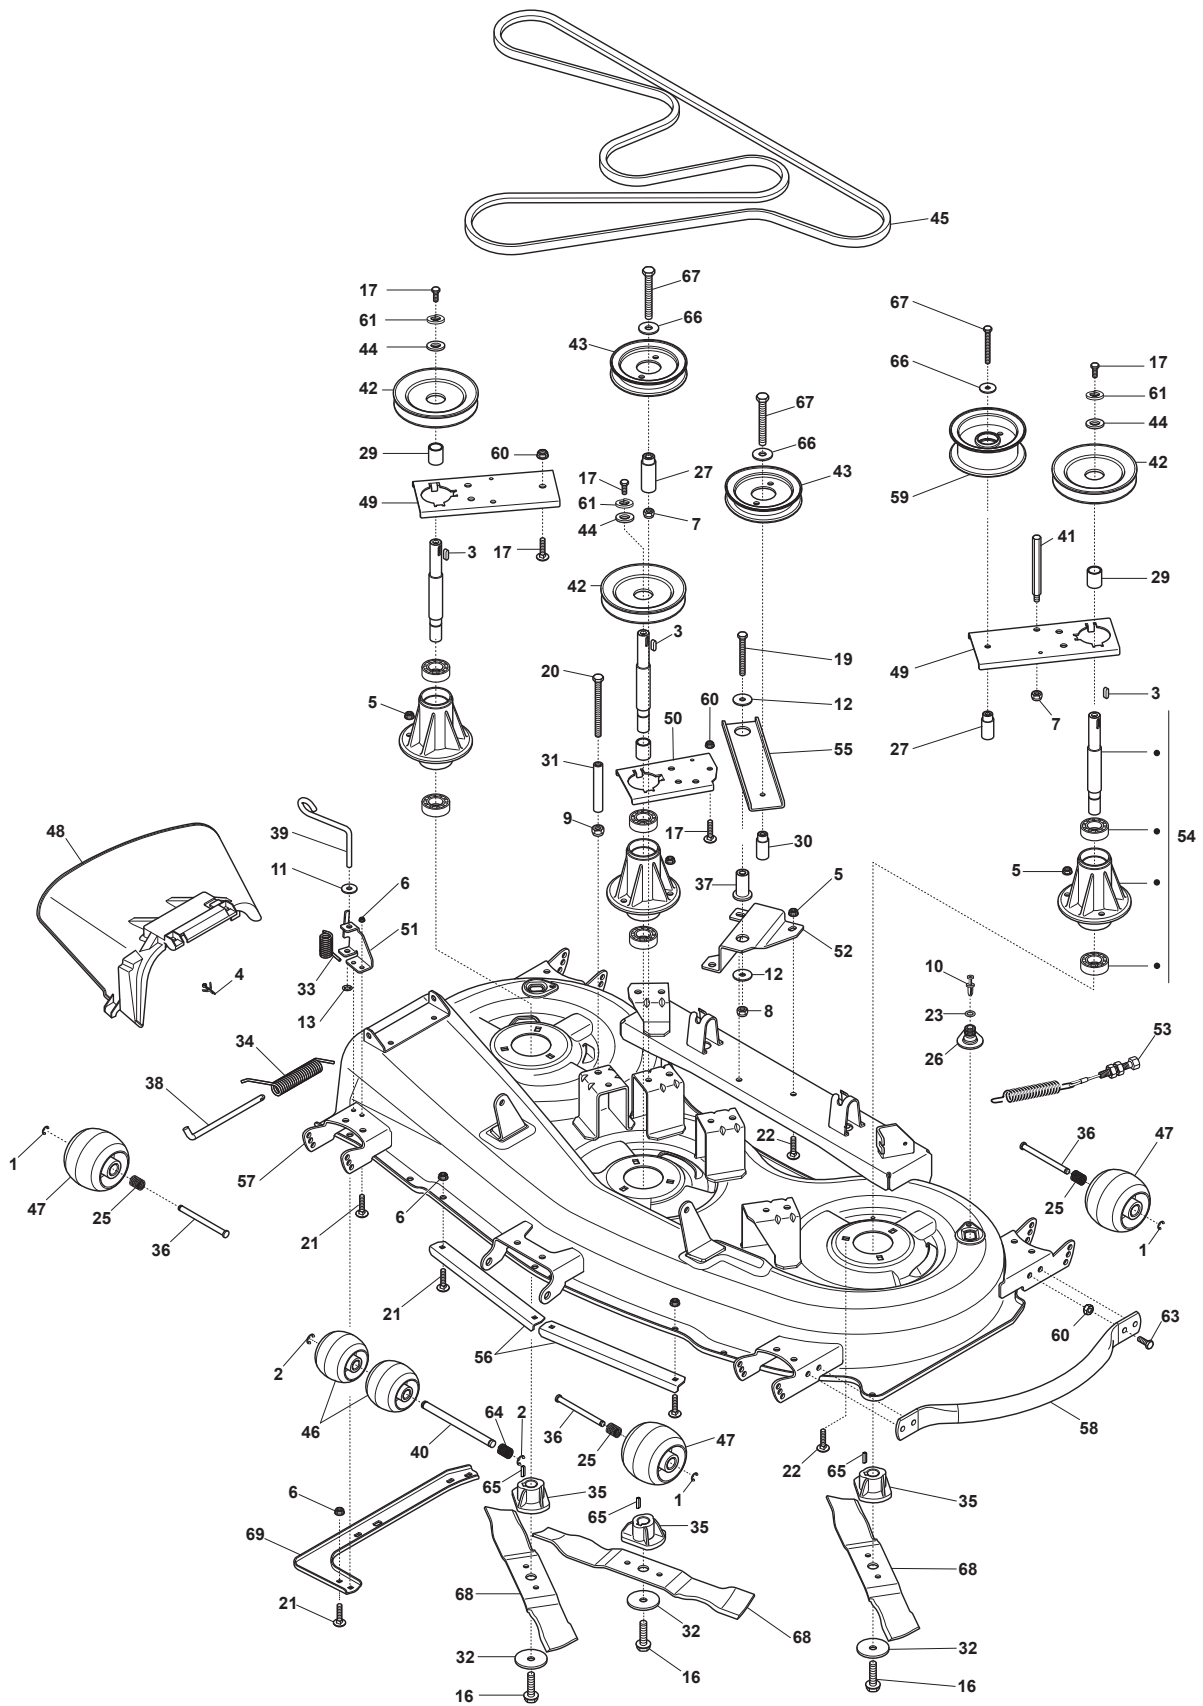

Fig.	Q.ty	Part No	Description	Notes
2	1	382318139/1	Deck Lifting Lever	
3	1	125605000/1	Button	
4	1	325470901/1	Dog Plate	
5	1	125510011/1	Pin	
6	1	125033002/1	Rod	
7	1	325394536/0	Knob	
8	1	125430208/1	Spring	
9	1	112604899/0	Crown Fastener	
10	1	382000551/0	Axle	
11	2	122034523/0	Bushing	
12	1	125160025/1	Spacer	
13	1	322672153/0	Antifriction Washer	
16	2	112620206/0	Pin	
17	1	325735506/2	Left Sector	
18	2	112792611/0	Screw	
19	2	112154220/0	Nut	
30	1	325318161/1	Lever	
31	1	382318267/0	Front Right Fulcrum Lever	
32	1	382318269/0	Front Left Fulcrum Lever	
33	4	125040605/0	Bushing	
34	1	325318219/0	Lever	
35	2	112691700/0	Screw	
36	4	112521350/0	Washer	
37	2	112155000/0	Nut	
38	2	125510162/0	Pin	
39	4	112171502/0	Nut	
40	2	112156603/0	Nut	
41	4	325670008/1	Washer	
42	2	125110800/0	Cotter Pin	
43	2	382000673/0	Connecting Rod Ass.Y	
44	2	112295200/0	Nut	
45	2	125510107/1	Pin	
46	2	112521360/0	Washer	
47	2	112156602/0	Nut	
48	2	325318153/2	Rear Lever	
49	2	112609255/0	Seeger	
50	1	325033071/0	Rod	
51	7	325670011/0	Antifriction Washer	
52	7	125510053/2	Pin	
54	2	112521350/0	Washer	
55	7	112436051/0	Plate	
56	2	125510056/1	Pin	
57	4	325670008/1	Washer	
58	2	112156602/0	Nut	
59	2	112794985/0	Screw	
60	2	112295200/0	Nut	
61	2	125510070/1	Pin	
62	2	112523090/0	Washer	
63	2	124487998/0	Cotter Pin	
64	1	125430218/1	Spring	
66	2	112295200/0	Nut	

TS 118 HYDRO SD

Ride-on TC SD 108-118 cm Cutting Plate Lifting

Issue 12 - 2017

Fig.	Q.ty	Part No	Description	Notes
71	1	125510048/1	Pin	
72	2	325318223/0	Gearshift	
73	1	382000585/0	Axle	
74	4	112815271/0	Screw	
75	2	325785355/0	Support	
76	2	325785354/0	Support	
77	4	325034003/0	Brass	
78	4	112523040/0	Washer	
79	4	112154510/0	Nut	