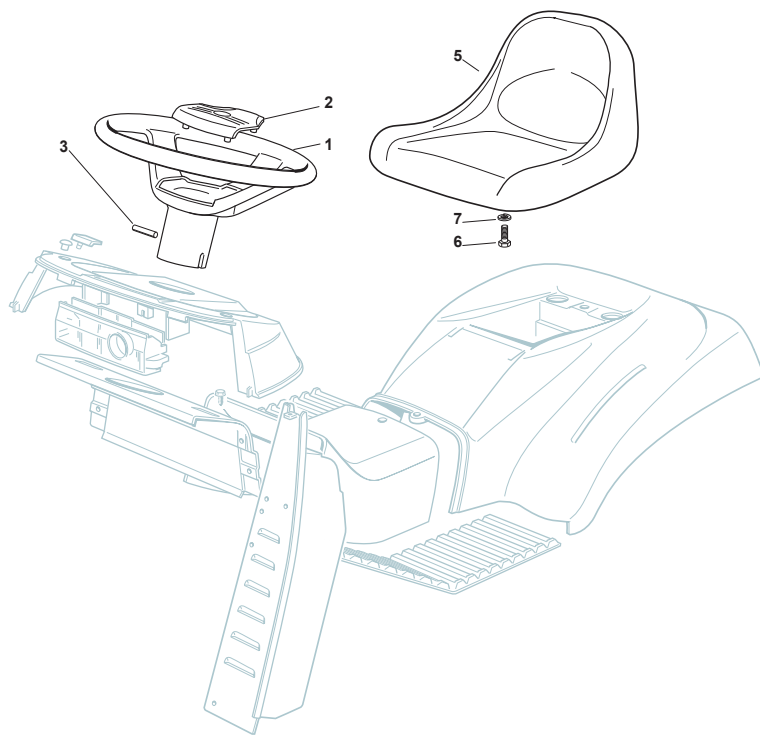

TS 118 HYDRO SD

Ride-on TC SD 108-118 cm Seat & Steering Wheel

Issue 12 - 2017

Fig.	Q.ty	Part No	Description	Notes
1	1	125961217/1	Coated Steering Wheel Black	
2	1	325580500/0	Cap	
3	1	112620250/0	Pin	
5	1	125722468/0	Seat	
6	4	112793102/0	Screw	
7	4	112583500/0	Grower