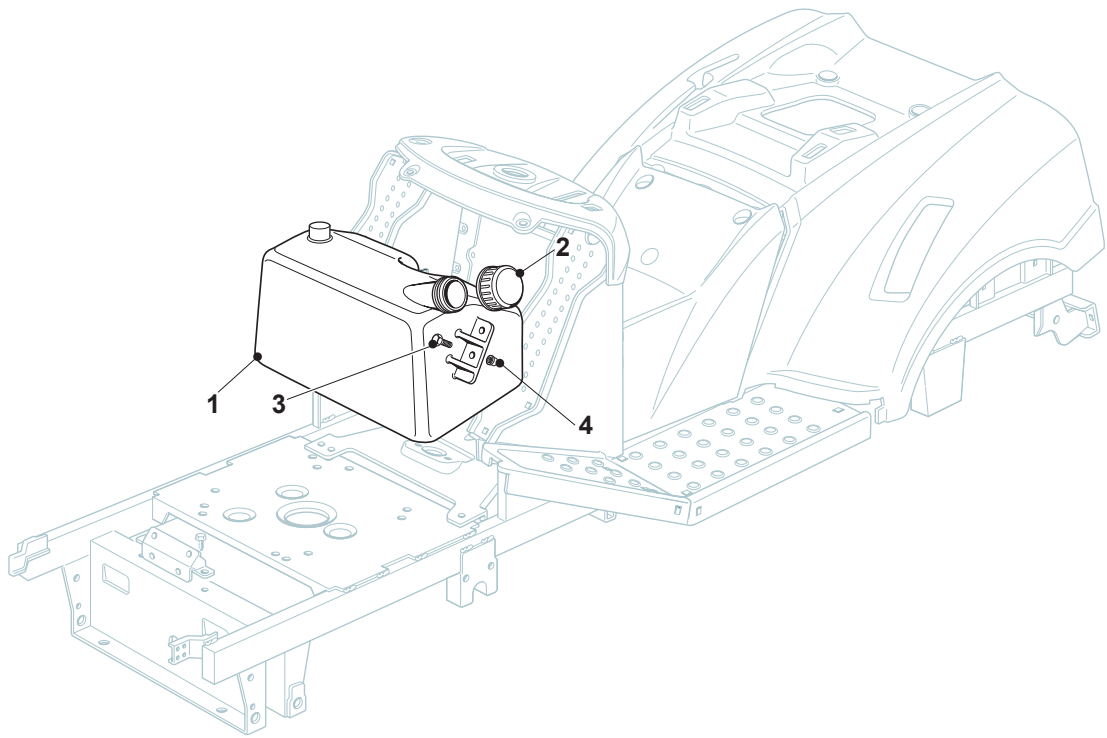

TS 118 HYDRO SD

Ride-on TC SD 108-118 cm Front Fuel Tank - 8Lt with TNS Bonnet

Issue 12 - 2017

Fig.	Q.ty	Part No	Description	Notes
1	1	325735131/0	Tank	
2	1	1134-5532-01	Fuel Tank Cap	
3	2	112788910/0	Screw	
4	2	112500092/0	Rivet