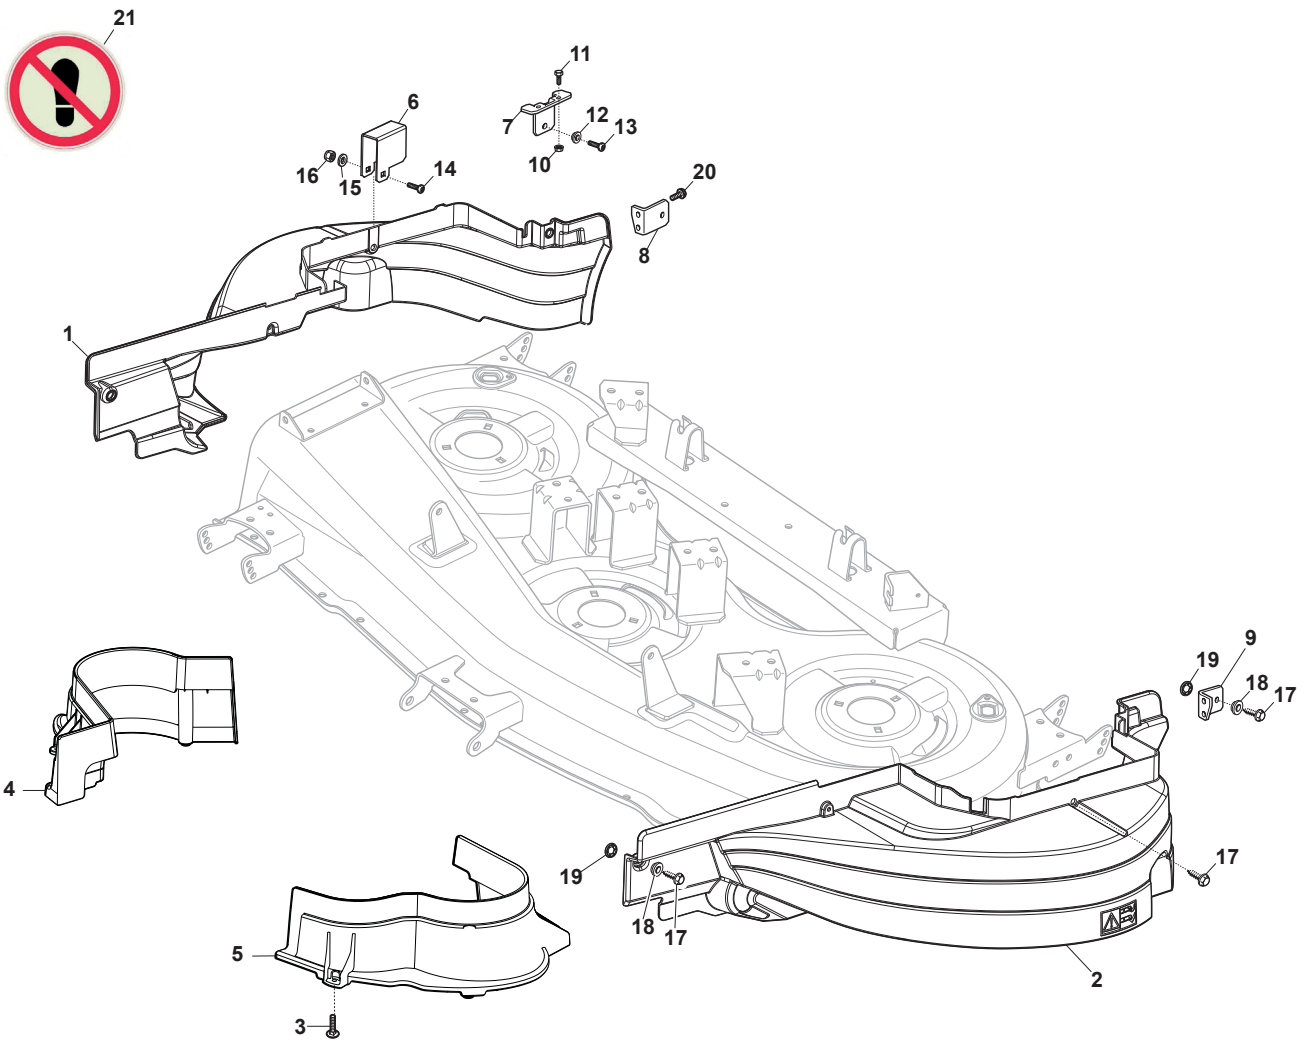

TS 118 HYDRO SD

Ride-on TC SD 108-118 cm Guards

Issue 12 - 2017

Fig.	Q.ty	Part No	Description	Notes
1	1	325060183/0	Right Housing	
2	1	325060184/0	Left Housing	
3	5	112815210/0	Screw	
4	1	325060181/0	Right Housing	
5	1	325060182/0	Left Housing	
6	2	325774267/0	Clamp	
7	2	325774423/0	Clamp	
8	1	325774425/0	Clamp	
9	1	325774421/0	Clamp	
10	2	112154330/0	Nut	
11	2	112788910/0	Screw	
12	2	325160039/0	Spacer	
13	2	112734995/0	Screw	
14	2	112815255/0	Cup Square Bolt M6X20	
15	11	112521330/0	Washer	
16	4	112154510/0	Nut	
17	5	125943014/0	Screw	
18	4	325670008/1	Washer	
19	4	112604899/0	Crown Fastener	
20	2	112729601/1	Screw	
21	1	114368431/0	Safety Label