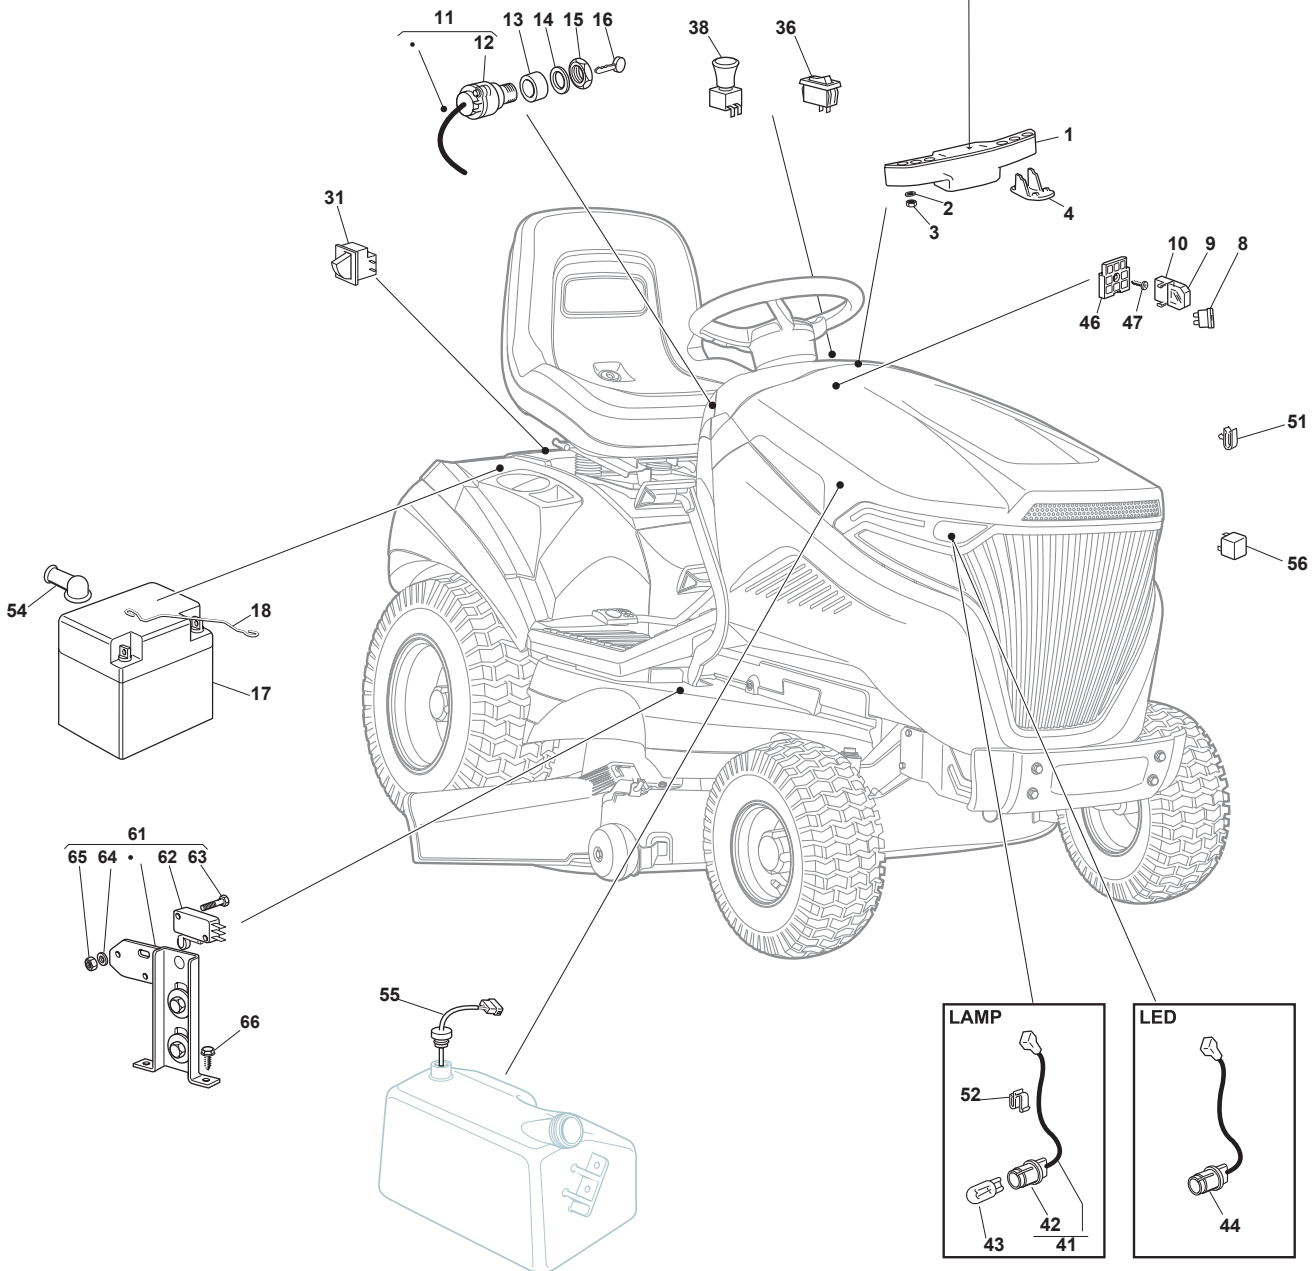

TS 118 HYDRO SD

Ride-on TC SD 108-118 cm Guards

Issue 12 - 2017

Fig.	Q.ty	Part No	Description	Notes
1	1	325060183/0	Right Housing	
2	1	325060184/0	Left Housing	
3	5	112815210/0	Screw	
4	1	325060181/0	Right Housing	
5	1	325060182/0	Left Housing	
6	2	325774267/0	Clamp	
7	2	325774423/0	Clamp	
8	1	325774425/0	Clamp	
9	1	325774421/0	Clamp	
10	2	112154330/0	Nut	
11	2	112788910/0	Screw	
12	2	325160039/0	Spacer	
13	2	112734995/0	Screw	
14	2	112815255/0	Cup Square Bolt M6X20	
15	11	112521330/0	Washer	
16	4	112154510/0	Nut	
17	5	125943014/0	Screw	
18	4	325670008/1	Washer	
19	4	112604899/0	Crown Fastener	
20	2	112729601/1	Screw	
21	1	114368431/0	Safety Label	