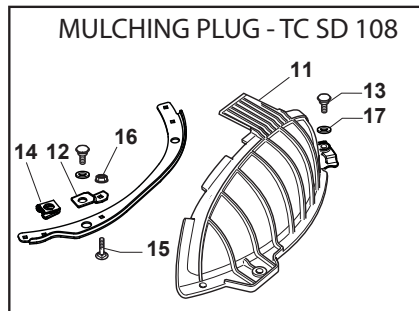

TS 118 HYDRO SD

Ride-on TC SD 108-118 cm   Optionals On Request

Issue 12 - 2017

Fig.	Q.ty	Part No	Description	Notes
1	1	182180090/0	Battery Charger 12V 1A - CE Plug	CE Plug
1	1	182180091/0	Battery Charger 12V 1A - UK Plug	UK Plug
11	1	325140114/0	Deflector	
12	1	325785471/0	Pin	
13	1	125580040/0	Stake	
14	1	118737221/0	Plate	
15	1	112815205/0	Screw	
16	1	112292102/0	Nut	
17	1	112604899/0	Crown Fastener