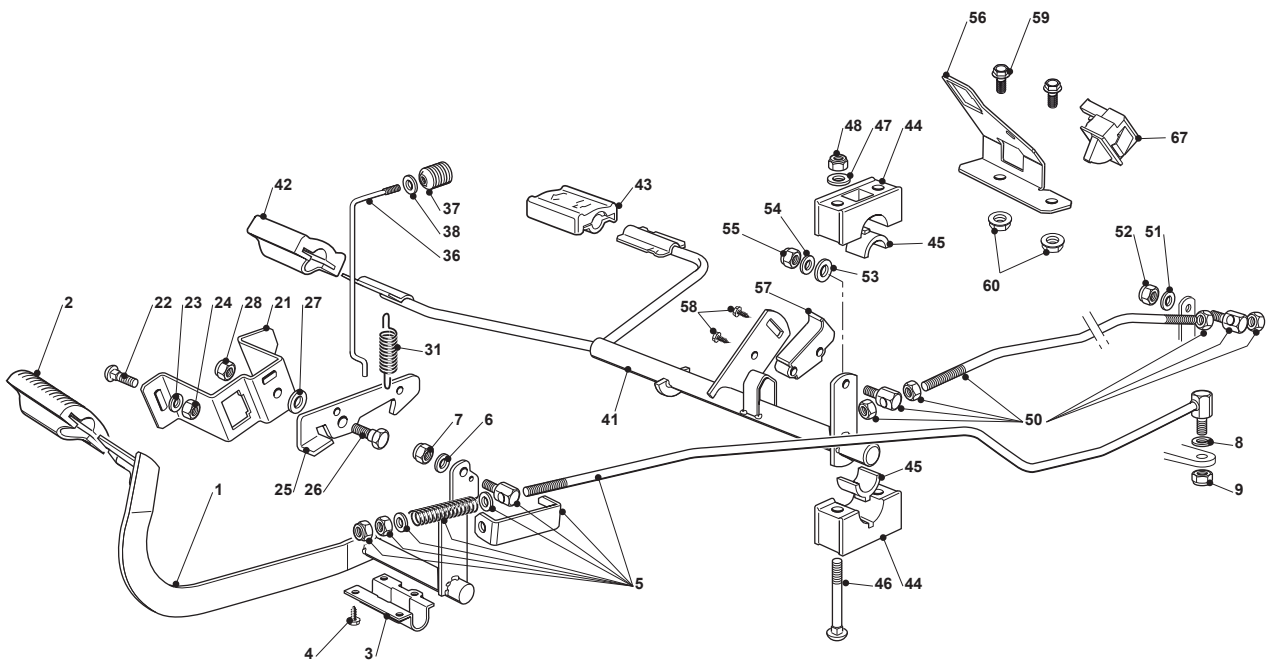

TS 118 HYDRO SD

Ride-on TC SD 108-118 cm Steering

Issue 12 - 2017

Fig.	Q.ty	Part No	Description	Notes
66	1	122167840/0	Spacer	
67	1	112691200/0	Screw	
68	1	112154220/0	Nut	

Fig.	Q.ty	Part No	Description	Notes
1	1	382500011/2	Pedal	
2	1	325110416/0	Clamp Cover	
3	1	325547081/2	Plate	
4	4	112731601/0	Screw	
5	1	382000678/0	Brake Rod Assy	
6	2	112521350/0	Washer	
7	2	112155000/0	Nut	
8	2	112521360/0	Washer	
9	1	112155000/0	Nut	
21	1	325785143/1	Support	
22	2	112815210/0	Screw	
23	1	112523040/0	Washer	
24	2	112154510/0	Nut	
25	1	325253001/0	Hook	
26	1	122524970/3	Pin	
27	1	325670011/0	Antifriction Washer	
28	1	112155000/0	Nut	
31	1	125430213/0	Spring	
36	1	125033034/0	Rod	
37	1	125394509/1	Knob	
38	1	112523020/0	Washer	
41	1	382000391/1	Drive Pedal	
42	1	325110417/0	Clamp Cover Front	
43	1	325110418/0	Clamp Cover Rear	
44	4	325785354/0	Support	
45	4	325034003/0	Brass	
46	4	112815271/0	Screw	
47	4	112523040/0	Washer	
48	4	112154510/0	Nut	
50	1	382000680/0	Rod	
51	1	112523040/0	Washer	
52	1	112154510/0	Nut	
53	1	112521360/0	Washer	
54	1	112523040/0	Washer	
55	1	112154510/0	Nut	
56	1	325785481/0	Micro Switch Bracket	
57	1	325060034/1	Cam	
58	1	112735404/0	Screw	
59	2	112793102/0	Screw	
60	2	112154220/0	Nut	
67	1	119410614/0	Microswitch	