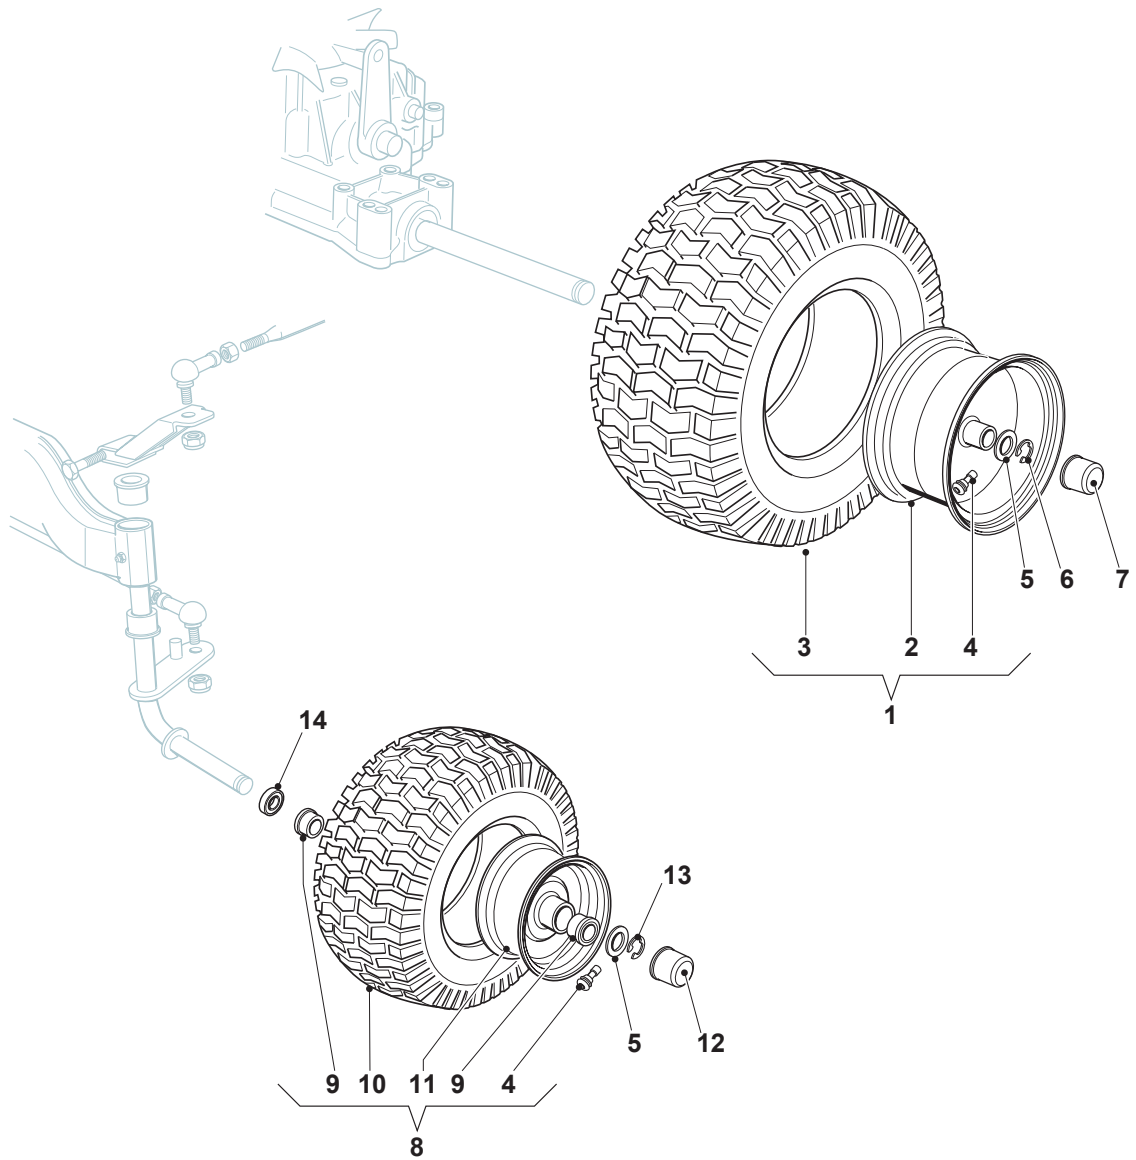

TS 118 HYDRO SD

Ride-on TC SD 108-118 cm **Wheels**

Issue 12 - 2017

Fig.	Q.ty	Part No	Description	Notes
1	2	382680045/0	Rear Wheel	
2	2	182000602/0	Rimm	
3	2	125590017/0	Tyre	
4	4	125950000/0	Valve	
5	8	125670005/2	Washer	
6	8	112001010/0	Benzing Ring	
7	2	322110233/0	Hub Cover	Standard Black Cover
8	2	382680041/0	Front Wheel	15" inch
8	2	382680043/0	Front Wheel	16" inch
9	2	125122200/2	Bearing	
10	2	125590019/0	Tyre	15" inch
10	2	125590016/0	Tyre	16" inch
11	2	182000598/0	Rimm	15" inch
11	2	182000600/0	Rimm	16" inch
12	2	122110230/0	Hub Cover	Standard Black
13	2	112001000/0	Benzing Ring	
14	2	125160094/0	Bearing	Only for Wheels 16"-20"