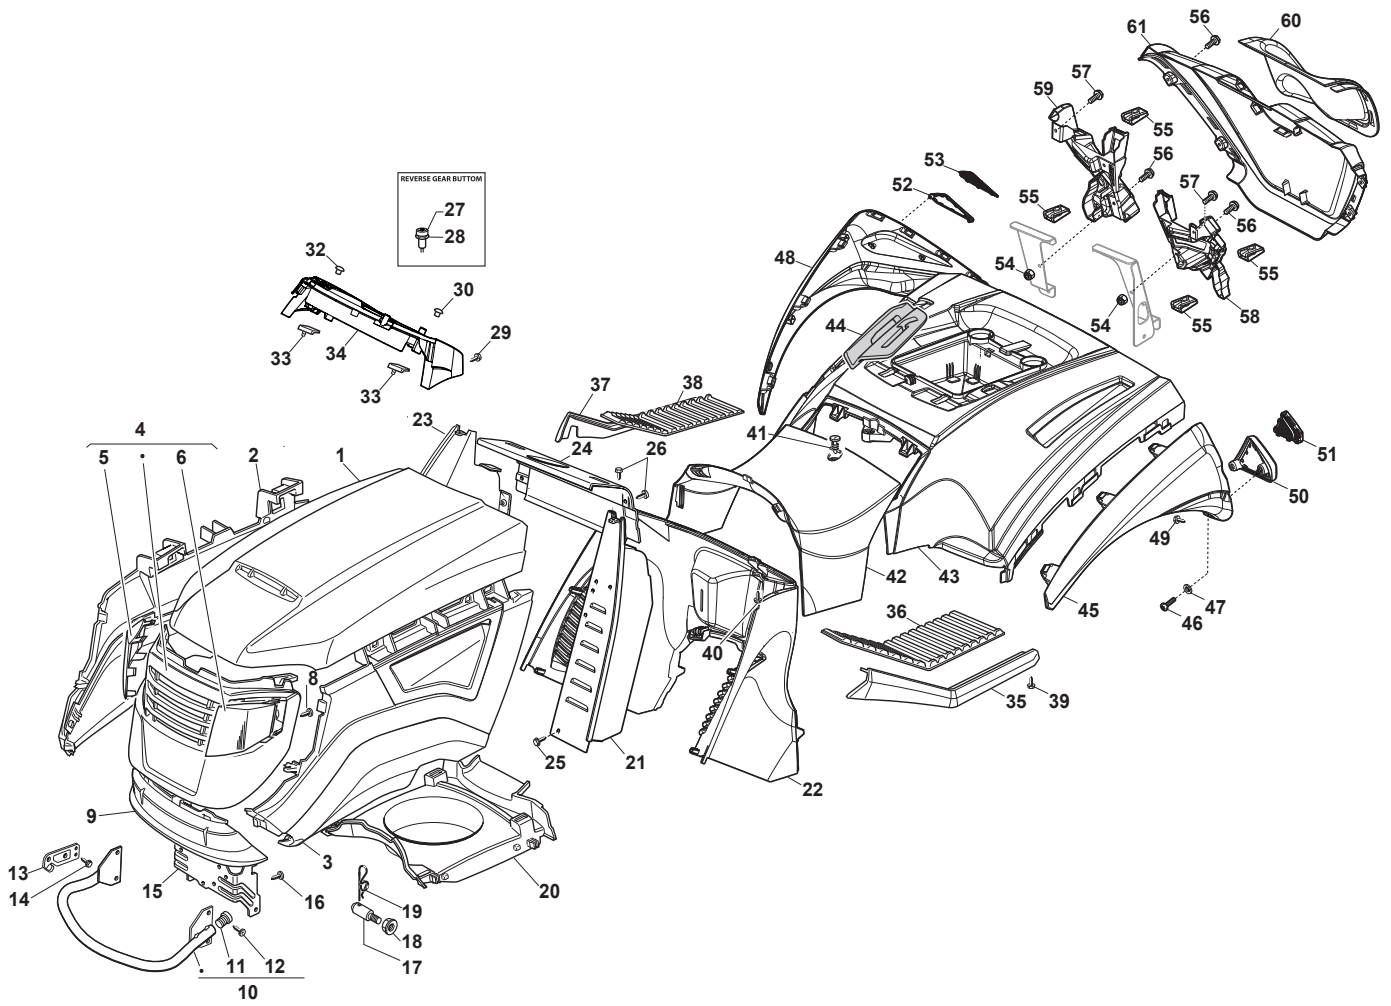

Fig.	Q.ty	Part No	Description	Notes
1	1	325076871/0	Upper Engine Hood, Light Red	Light Red
1	1	325076977/0	Upper Engine Hood, Dark Red	Dark Red
2	1	382394614/0	Hood, Right	Light Red
2	1	382394653/0	Hood, Right	Dark Red
3	1	382394615/0	Hood, Left	Light Red
3	1	382394654/0	Hood, Left	Dark Red
4	1	382394613/0	Hood, Front	
5	1	325410876/0	Right Grill	
6	1	325410877/0	Left Grill	
8	6	112735403/0	Screw	
9	1	325076870/1	Lower Black Hood, Front	
10	1	382869025/0	Muffler Protection	
11	2	118737860/0	Cap	
12	4	112734995/0	Screw	
13	2	325547159/1	Plate	
14	4	112731580/0	Screw	
15	1	325774301/2	Engine Hood Support	
16	5	112735403/0	Screw	
17	2	125510079/1	Pin	
18	2	112154220/0	Nut	
19	1	124487998/0	Cotter Pin	
20	1	325108031/0	Conveyor	
21	1	382785021/8	Left Dashboard Support	
22	1	325785229/1	Dashboard Support	
23	1	382785022/9	Right Dashboard Support	
24	1	382785137/1	Central Dashboard Support	
25	4	112735403/0	Screw	
26	4	112735110/0	Screw	
27	1	325605003/0	Button	
28	1	325256250/0	Screwed Ring	
29	4	112728440/0	Screw	
30	1	325120233/0	Cap	Without Starter Command
32	2	125120200/0	Cap	
33	2	125260000/0	Grommet	
34	1	325120263/0	Dashboard, Grey (No Cruise Control)	w/o Cruise Control
34	1	325120266/0	Dashboard, Grey (Cruise Control)	with Cruise Control
35	1	325599005/0	Left Profil	
36	1	325110279/0	Left Footboard Cover	
37	1	325599004/0	Right Profile	
38	1	325110278/1	Right Footboard Cover	
39	6	112731580/0	Screw	
40	3	112735420/0	Screw	
41	1	125580020/2	Stake	
42	1	325110507/0	Grey Central Cover	
43	1	325109798/0	Wheels Cover, Dark Red	
44	1	325207129/0	Cover, Can Holder Tcx Hydro Black	
45	1	325207267/0	Left Wheel Cover	
46	4	112728689/0	Screw	
47	4	112523020/0	Washer	
48	1	325207266/0	Right Wheel Cover	
49	2	112728686/0	Screw	