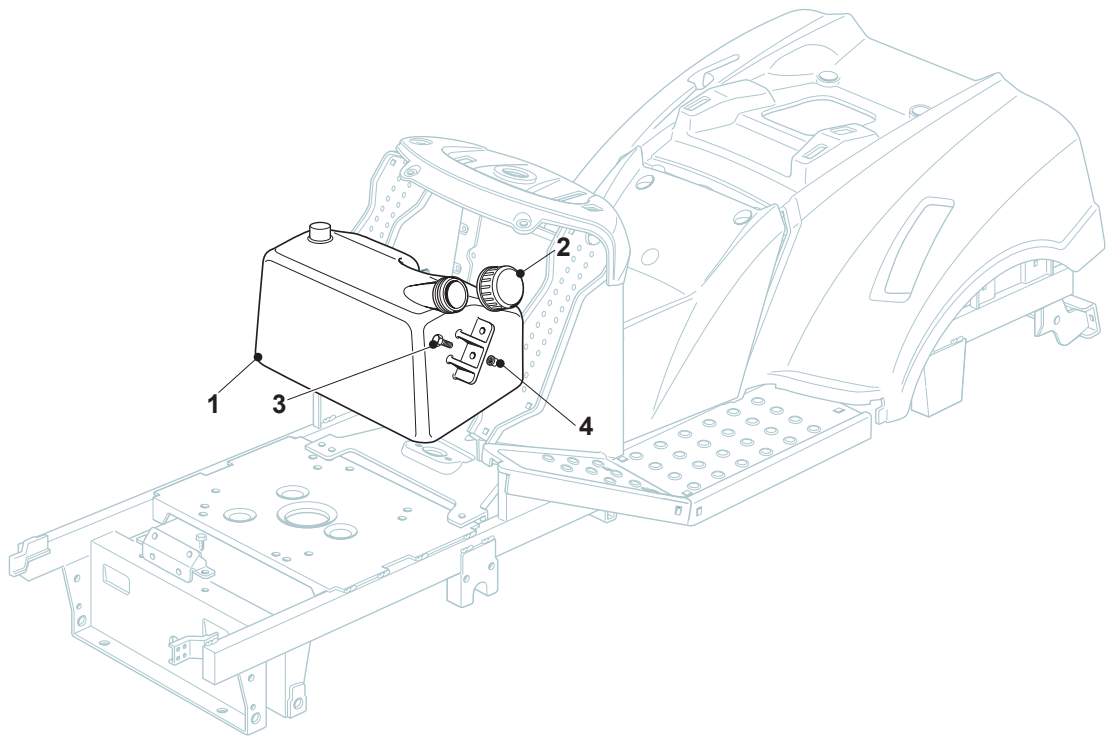

TS 118 HYDRO SD

Ride-on TC SD 108-118 cm Front Fuel Tank - 7Lt

Issue 12 - 2017

Fig.	Q.ty	Part No	Description	Notes
1	1	125735110/3	Tank	
2	1	125795000/1	Fuel Cap	
3	2	112788910/0	Screw	
4	2	112500092/0	Rivet