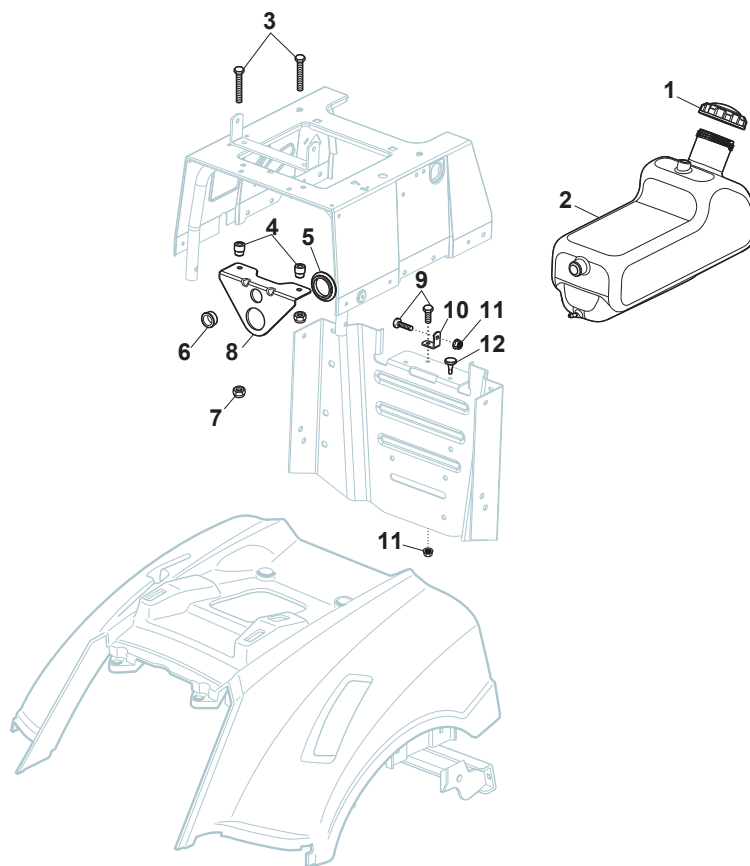

TS 118 HYDRO SD

Ride-on TC SD 108-118 cm Rear Fuel Tank - 15Lt

Issue 12 - 2017

Fig.	Q.ty	Part No	Description	Notes
1	1	137793050/0	Fuel Cap	
2	1	325735129/0	Tank	
3	2	112691115/0	Screw	
4	2	125160030/2	Left Spacer	
5	1	325260012/0	Grommet	
6	1	325038022/0	Bushing	
7	2	112155000/0	Nut	
8	1	325774685/0	Rear Fuel Tank Support Bracket	
9	1	112791213/1	Screw	
10	1	325547427/0	Bracket	
11	2	112292102/0	Nut	
12	2	127275000/0	Grommet