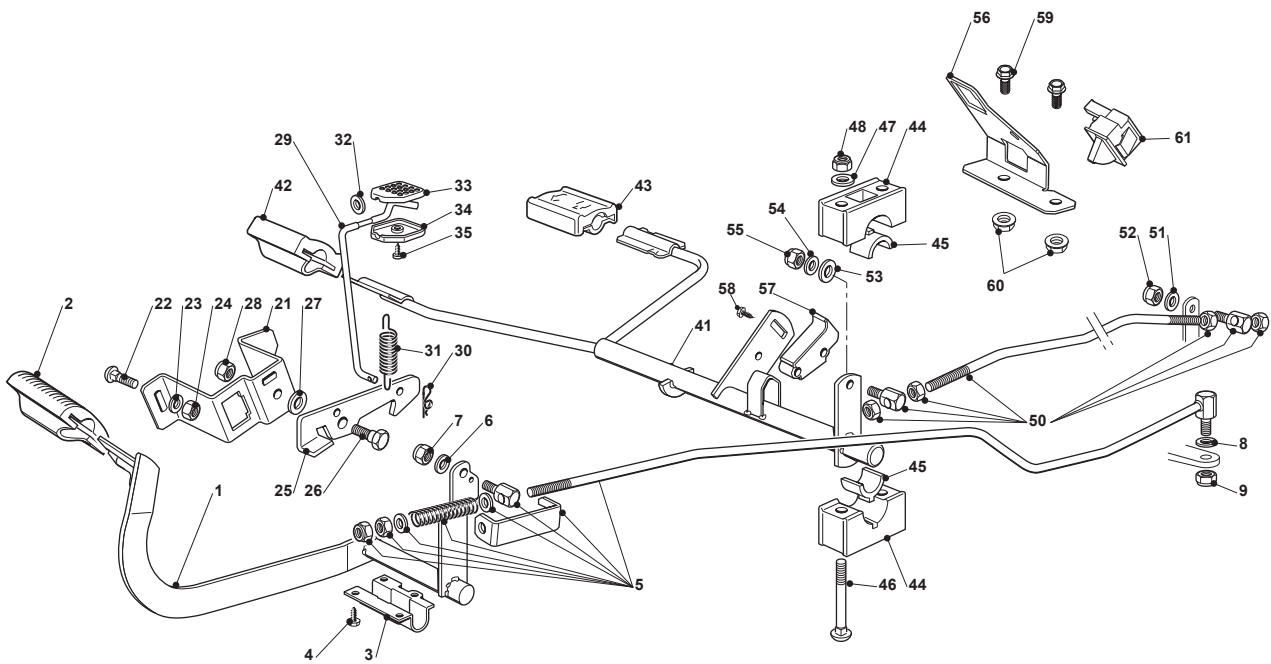

TS 118 HYDRO SD

Ride-on TC SD 108-118 cm Steering

Issue 12 - 2017

Fig.	Q.ty	Part No	Description	Notes
66	1	122167840/0	Spacer	
67	1	112691200/0	Screw	
68	1	112154220/0	Nut	

Fig.	Q.ty	Part No	Description	Notes
1	1	382500011/2	Pedal	
2	1	325110416/0	Clamp Cover	
3	1	325547081/2	Plate	
4	4	112731601/0	Screw	
5	1	382000678/0	Brake Rod Assy	
6	2	112521350/0	Washer	
7	2	112155000/0	Nut	
8	2	112521360/0	Washer	
9	1	112155000/0	Nut	
21	1	325785143/1	Support	
22	2	112815210/0	Screw	
23	1	112523040/0	Washer	
24	2	112154510/0	Nut	
25	1	325253001/0	Hook	
26	1	122524970/3	Pin	
27	1	325670011/0	Antifriction Washer	
28	1	112155000/0	Nut	
31	1	125430213/0	Spring	
36	1	125033034/0	Rod	
37	1	125394509/1	Knob	
38	1	112523020/0	Washer	
41	1	382000391/1	Drive Pedal	
42	1	325110417/0	Clamp Cover Front	
43	1	325110418/0	Clamp Cover Rear	
44	4	325785354/0	Support	
45	4	325034003/0	Brass	
46	4	112815271/0	Screw	
47	4	112523040/0	Washer	
48	4	112154510/0	Nut	
50	1	382000680/0	Rod	
51	1	112523040/0	Washer	
52	1	112154510/0	Nut	
53	1	112521360/0	Washer	
54	1	112523040/0	Washer	
55	1	112154510/0	Nut	
56	1	325785481/0	Micro Switch Bracket	
57	1	325060034/1	Cam	
58	1	112735404/0	Screw	
59	2	112793102/0	Screw	
60	2	112154220/0	Nut	
67	1	119410614/0	Microswitch	