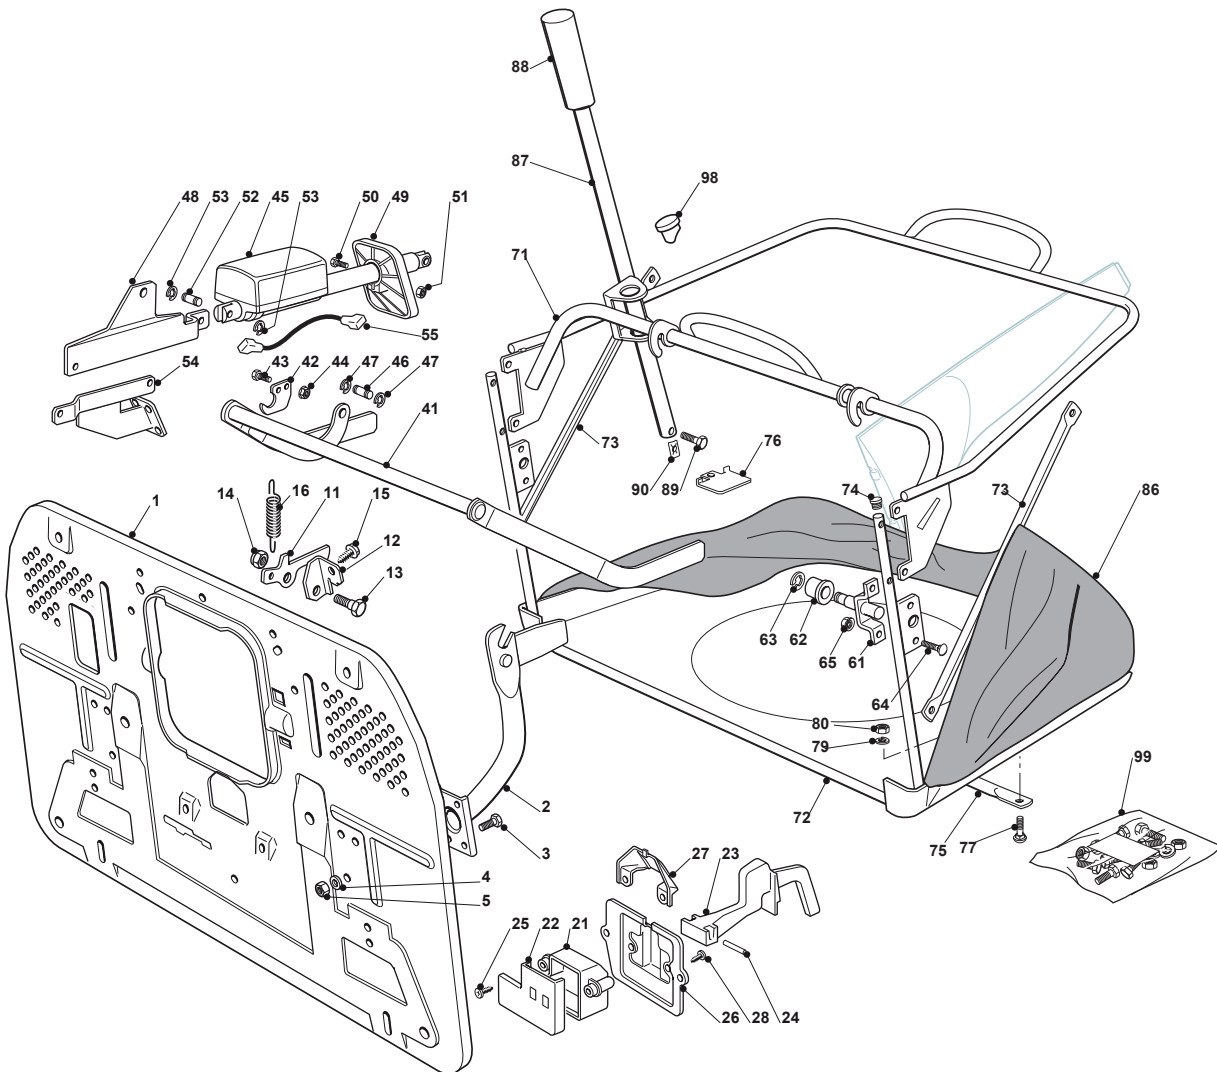

Fig.	Q.ty	Part No	Description	Notes
1	1	382547053/0	Plate	
2	2	382774245/0	Support	
3	6	112793102/0	Screw	
4	6	112523060/0	Washer	
5	6	112293201/0	Nut	
11	1	325774417/0	Clamp	
12	1	325755031/0	Clamp	
13	1	125510080/0	Pin	
14	1	112292102/0	Nut	
15	1	112735122/0	Screw	
16	1	127430579/0	Clutch Spring	
21	1	125600041/0	Grassc.Full Micro Protection Tcj-F	
22	1	125600042/0	Grasscatcher Micro Prot Cover	
23	1	125318124/0	Full Grassc. Microswtich Cover	
24	1	112400030/0	Pin	
25	1	112728510/0	Screw	
26	1	325785272/0	Micro Protection	
27	1	125600048/0	Micro Protection Cover	
28	2	112728450/0	Screw	
41	1	82000507/0	Axle	
42	2	325774317/0	Grasscatcher Lifting Axle Clam	
43	4	112815210/0	Screw	
44	4	112154510/0	Nut	
45	1	118001000/0	Actuator	
46	1	125510083/0	Pin	
47	2	112000955/0	Benzing Ring	
48	1	325785197/0	Actuator Support	
49	1	325600060/0	Protection	
50	1	112727795/0	Screw	
51	1	112154330/0	Nut	
52	1	125510083/0	Pin	
53	2	112000955/0	Benzing Ring	
54	1	382650209/0	Stiffening	
55	1	125065030/0	Connecting Cable	
61	2	382785147/0	Support	
62	2	125690001/0	Roll	
63	2	112000956/0	Benzing Ring	
64	4	112818690/0	Screw	
65	4	112293201/0	Nut	
71	1	382800123/1	Upper Frame	
72	1	382800089/1	Front Frame	
73	2	325650117/0	Stiffening	
74	2	118566111/0	Cap	
75	1	382650043/0	Lower Stiffening	
76	1	325547131/0	Plate	
77	6	112815210/0	Screw	
79	2	112521330/0	Washer	
80	2	112154510/0	Nut	
86	1	182105948/0	Grasscatcher	
87	1	125869029/1	Grasscatcher Lifting Tube	
88	1	125394508/0	Knob	