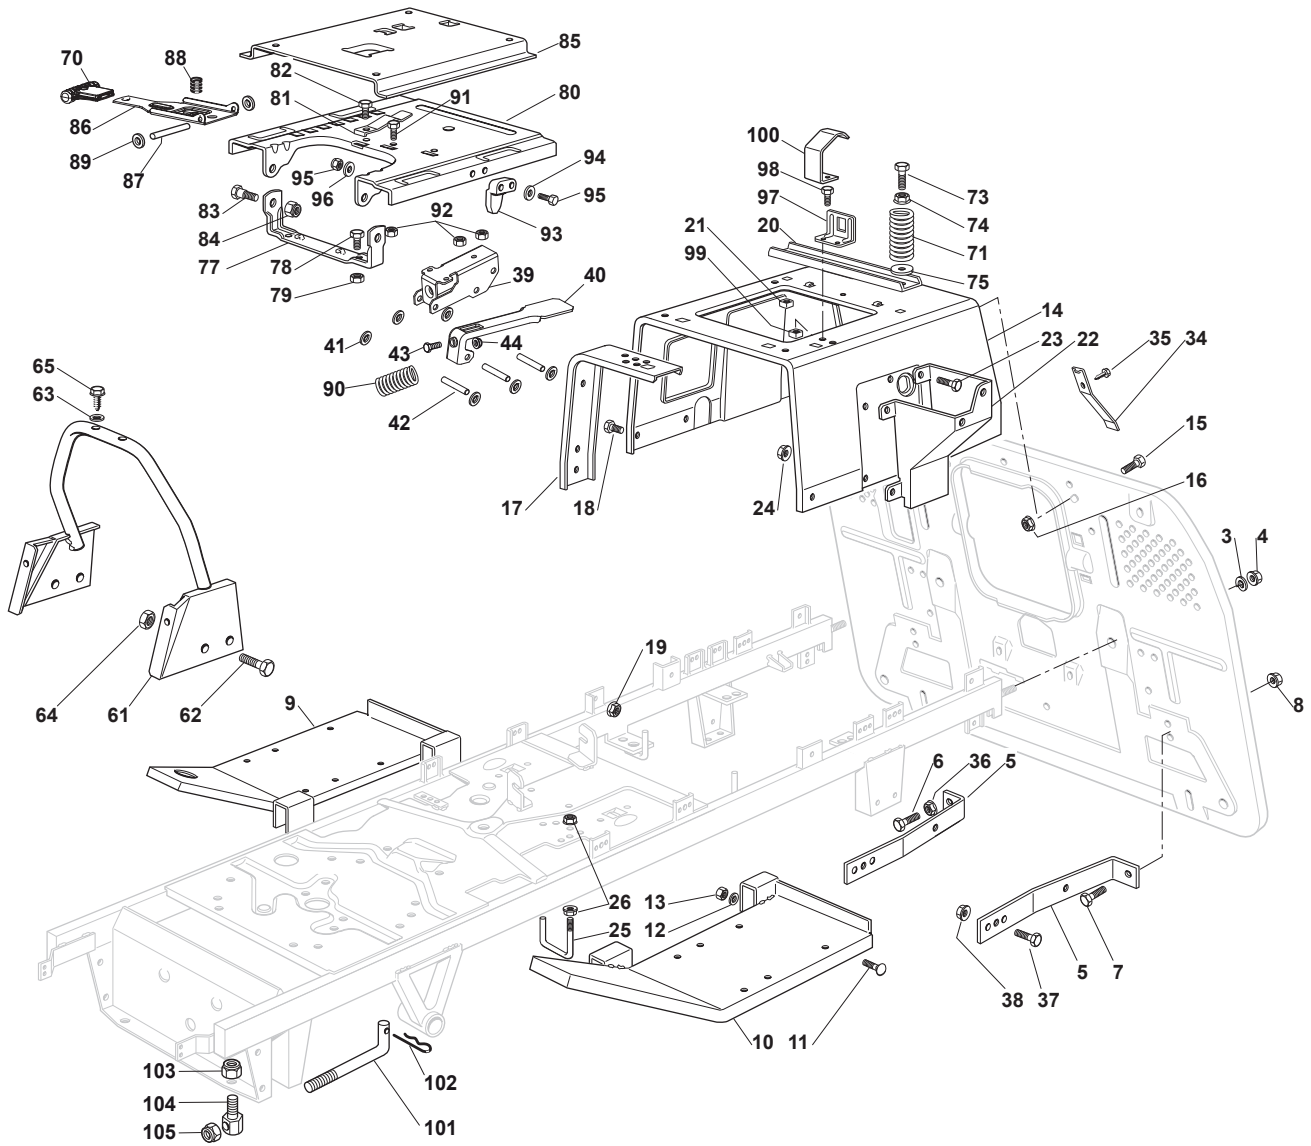

Fig.	Q.ty	Part No	Description	Notes
83	2	122524970/2	Fulcrum Pin	
84	2	112155010/0	Nut	
85	1	325785147/2	Seat Support	
86	1	325318109/1	Stop Lever	
87	1	125510000/0	Pin	
88	1	125430202/1	Spring	
89	2	112604897/0	Elastic Washer	
90	1	125430285/0	Spring	
91	1	112789000/0	Screw	
92	1	112154330/0	Nut	
93	1	325060049/0	Seat Switch Cam	
94	2	112815050/0	Screw	
95	4	112521320/0	Washer	
96	2	112154330/0	Nut	
97	1	325755025/1	Bracket	
98	2	112735110/0	Screw	
99	2	112437502/0	Plate	
100	1	325430255/0	Spring	
101	2	125510119/0	Tie Rod	
102	2	124487997/0	Cotter Pin	
103	2	112155000/0	Nut	
104	2	125510040/1	Pin	
105	2	112155000/0	Nut	

Fig.	Q.ty	Part No	Description	Notes
82	1	112731580/0	Screw	
83	2	122524970/2	Fulcrum Pin	
84	2	112155010/0	Nut	
85	1	325785147/2	Seat Support	
86	1	325318303/0	Stop Lever	
87	1	125510000/0	Pin	
88	1	125430202/1	Spring	
89	2	112604897/0	Elastic Washer	
90	1	125430285/0	Spring	
91	1	112789000/0	Screw	
92	1	112154330/0	Nut	
93	1	325060049/0	Seat Switch Cam	
94	2	112815050/0	Screw	
95	4	112521320/0	Washer	
96	2	112154330/0	Nut	
97	1	325755025/1	Bracket	
98	2	112735110/0	Screw	
99	2	112437502/0	Plate	
100	1	325430255/0	Spring	
101	2	125510119/0	Tie Rod	
102	2	124487997/0	Cotter Pin	
103	2	112155000/0	Pin	
104	2	125510040/1	Nut	
105	2	112155000/0	Nut	