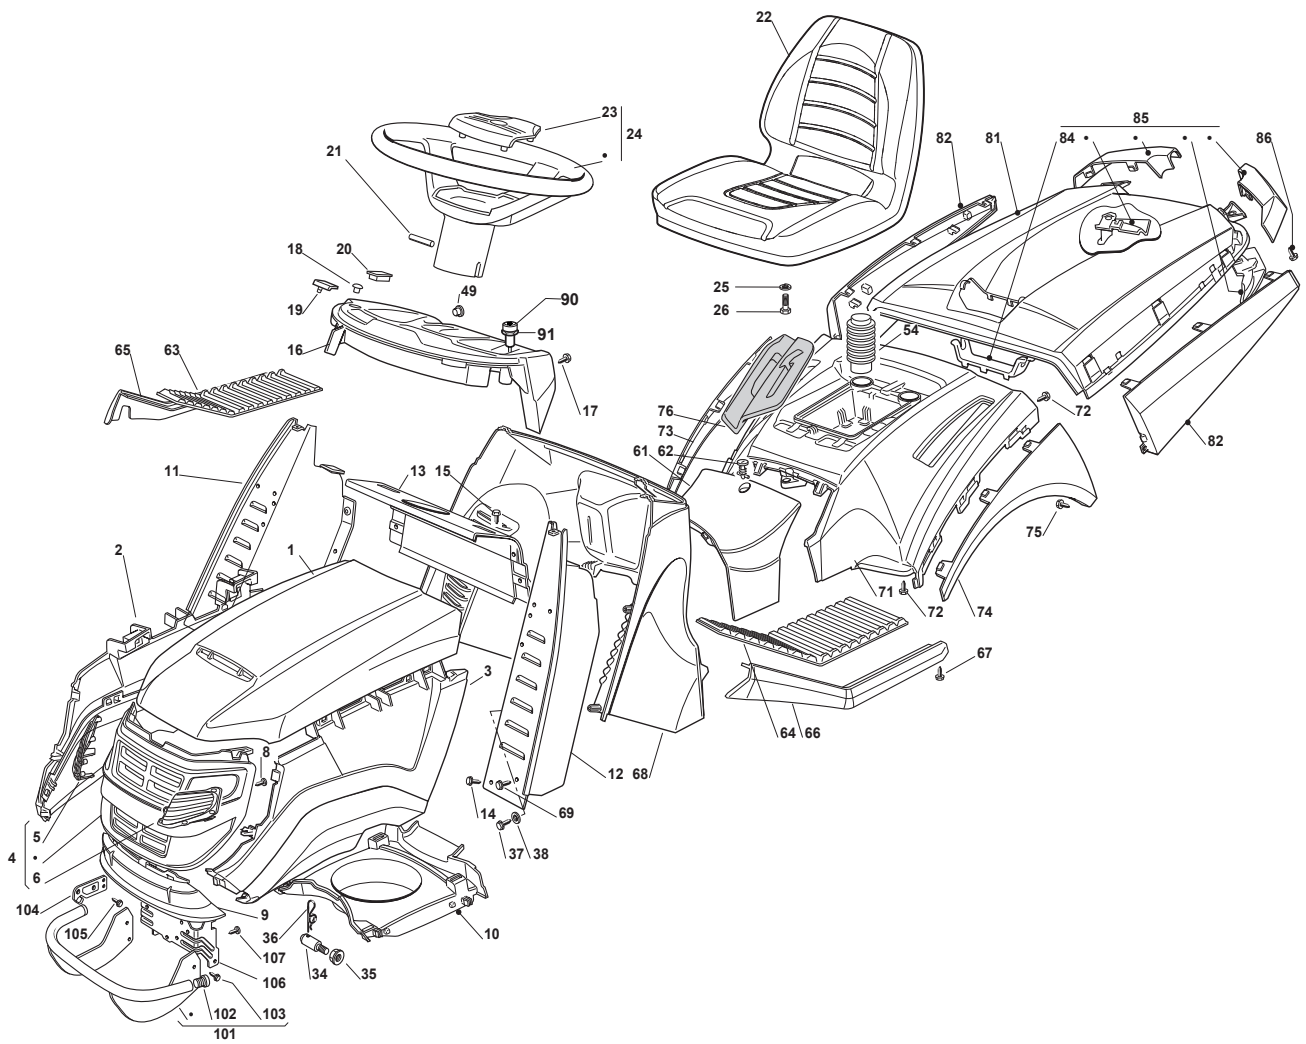

Fig.	Q.ty	Part No	Description	Notes
9	1	325076877/1	Lower Red Hood, Front	
1	1	325076871/0	Upper Engine Hood Red	
2	1	382394620/0	Hood, Right	
3	1	382394621/0	Hood, Left	
4	1	382394628/0	Hood, Front	
5	1	325410881/0	Right Grill	
6	1	325410882/0	Left Grill	
8	6	112735403/0	Screw	
10	1	325108031/0	Conveyor	
11	1	382785022/9	Right Dashboard Support	
12	1	382785021/8	Left Dashboard Support	
13	1	382785137/0	Central Dashboard Support	
14	2	112735110/0	Screw	
15	4	112735110/0	Screw	
16	1	325120248/0	Dashboard, Red	Red
16	1	325120253/0	Dashboard, Black	Black
16	1	325120249/0	Dashboard, Red	Red - Cruise Control
16	1	325120254/0	Dashboard, Black	Black - Cruise Control
17	4	112728440/0	Screw	
18	2	125120200/0	Cap	
19	2	125260000/0	Grommet	
20	1	325120234/0	Cap	
21	1	112620299/0	Elastic Pin	
22	1	125722476/0	Seat	
23	1	325580501/0	Cap	
24	1	125961210/1	Steering Wheel	
25	4	112583500/0	Grower	
26	4	112793102/0	Screw	
34	2	125510068/0	Pin	
35	2	112293201/0	Nut	
36	1	124487998/0	Cotter Pin	
37	2	112731350/0	Screw	
38	2	112521330/0	Washer	
49	1	325120233/0	Cap	
54	2	325737002/0	Hood	
61	1	325110306/0	Cover (Hydro)	
62	1	125580020/2	Stake	
63	1	325110278/1	Right Footboard Cover	
64	1	325110279/0	Left Footboard Cover	
65	1	325599000/0	Right Profile Grey	
66	1	325599001/0	Left Profil	
67	6	112731580/0	Screw	
68	1	325785228/1	Dashboard Support	
69	7	112735403/0	Screw	
71	1	325109744/0	Red Wheels Cover	
72	4	112735402/0	Screw	
73	1	325109747/0	Wheels Cover	
74	1	325109748/0	Left Wheel Cover	
75	2	112728686/0	Screw	
76	1	325207129/0	Cover, Can Holder Tcx Hydro Black	
81	1	325110302/0	Red Grass-Catcher Cover