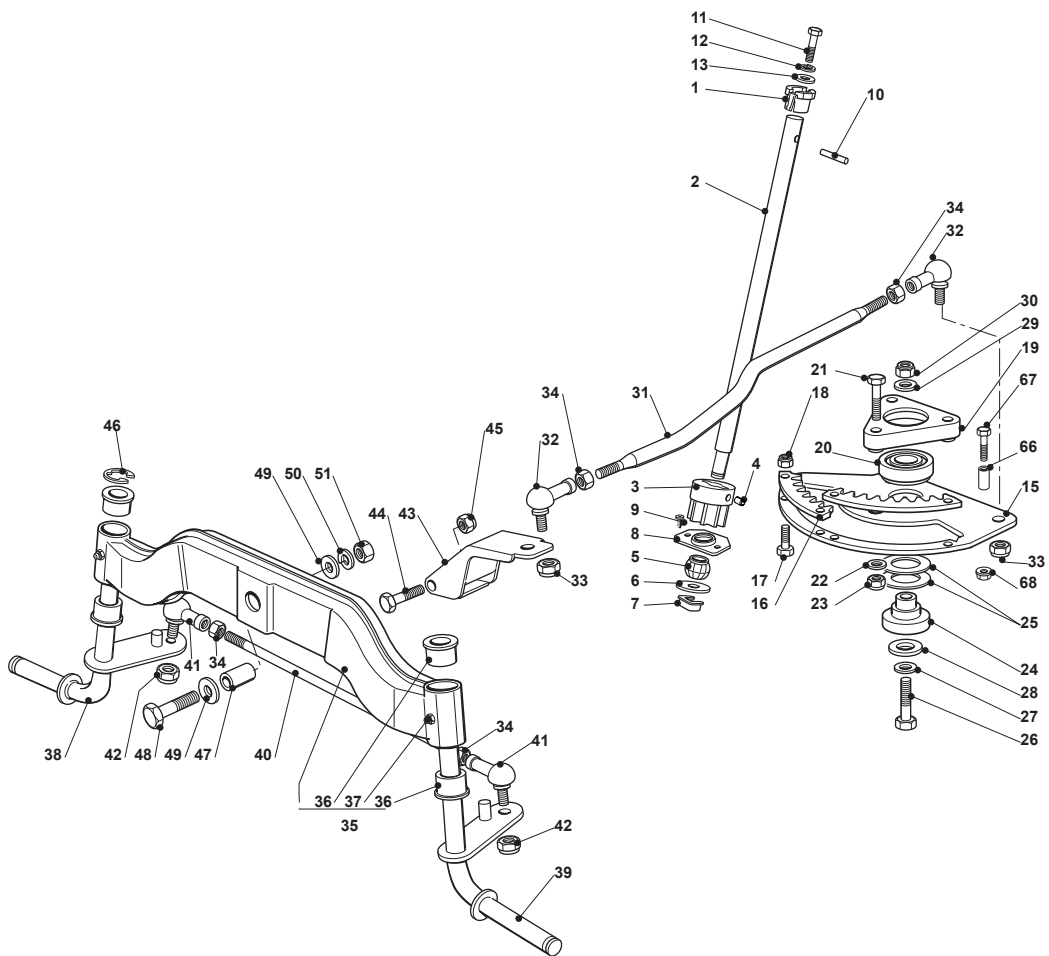

TS 122 HYDRO

Ride-on 102-122 cm Steering 13"

Issue 13 - 2016

Fig.	Q.ty	Part No	Description	Notes
52	2	122746616/0	Joint	

Fig.	Q.ty	Part No	Description	Notes
1	1	325038004/0	Bushing	
2	1	125520010/0	Steering Column	
3	1	125570004/0	Pinion	
4	1	112714300/0	Dowel	
5	1	325743000/0	Joint	
6	1	112521370/0	Washer	
7	1	112436030/0	Plate	
8	1	325785213/1	Support	
9	2	112729601/1	Screw	
10	1	112620250/0	Pin	
11	1	112691800/0	Screw	
12	1	112583500/0	Grower	
13	1	112523060/0	Washer	
15	1	325735523/0	Steering Sector	
16	2	325150000/0	Rack	
17	4	112791213/1	Screw	
18	4	112154510/0	Nut	
19	1	325774453/0	Clamp	
20	1	119216047/0	Bearing	
21	3	112691100/0	Screw	
22	3	112523060/0	Washer	
23	3	112155000/0	Nut	
24	1	125510120/0	Support	
25	2	322672153/0	Antifriction Washer	
26	1	112692395/0	Screw	
27	1	112523080/0	Washer	
28	1	112521390/0	Washer	
29	1	112523080/0	Washer	
30	1	112156602/0	Nut	
31	1	125033003/1	Steering Rod	
32	2	122746600/0	Joint	
32	2	122746616/0	Joint	
33	2	122746609/0	Joint	
34	4	112156602/0	Nut	
35	1	382034001/3	Equalizer With Bush And Lubricator	
36	4	125034002/1	Bushing	
37	2	112379511/0	Grease Dispenser	
38	1	382230361/0	Right Stub Axle	
39	1	382230359/0	Left Stub Axle	
40	1	325840001/0	Tie Rod	
41	2	122746616/0	Joint	
42	2	112156602/0	Nut	
43	1	382318185/0	Lever Ass.Y	
44	1	112692395/0	Screw	
45	1	112155000/0	Nut	
46	1	112001000/0	Benzing Ring	
47	1	125160005/0	Spacer	
48	1	112694100/0	Screw	
49	2	112521390/0	Washer	
50	1	112587900/0	Grower	
51	1	112295800/0	Nut	