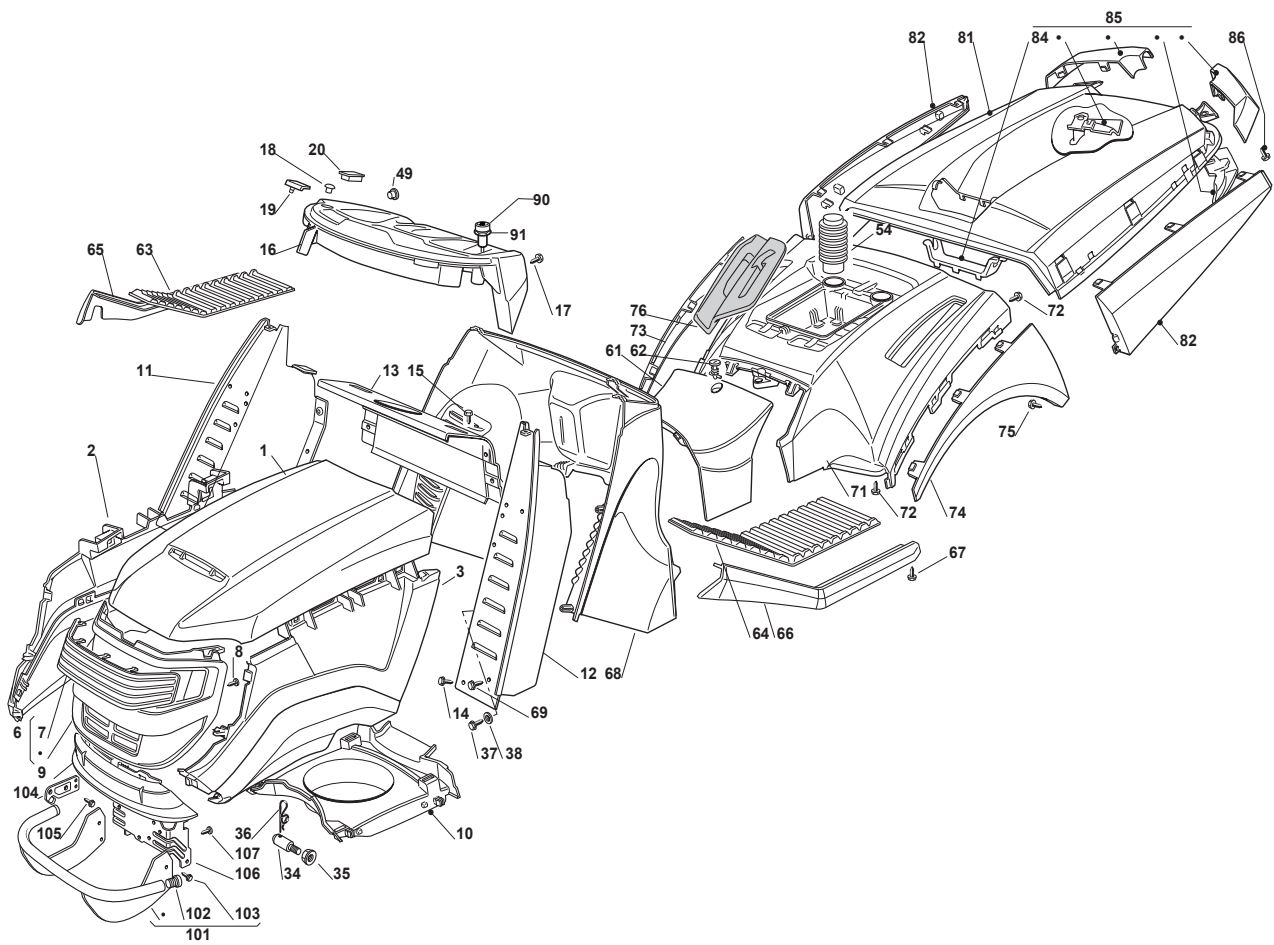

Fig.	Q.ty	Part No	Description	Notes
84	1	325394009/0	Handle Cover	
85	1	382110259/0	Angles Assy	
86	4	112735403/0	Screw	
90	1	325605003/0	Button	
91	1	325256250/0	Screwed Ring	
101	1	382869025/0	Muffler Protection	
102	2	118737860/0	Cap	
103	4	112734995/0	Screw	
104	2	325547159/1	Plate	
105	4	112731580/0	Screw	
106	1	325774301/2	Engine Hood Support	
107	5	112735403/0	Screw