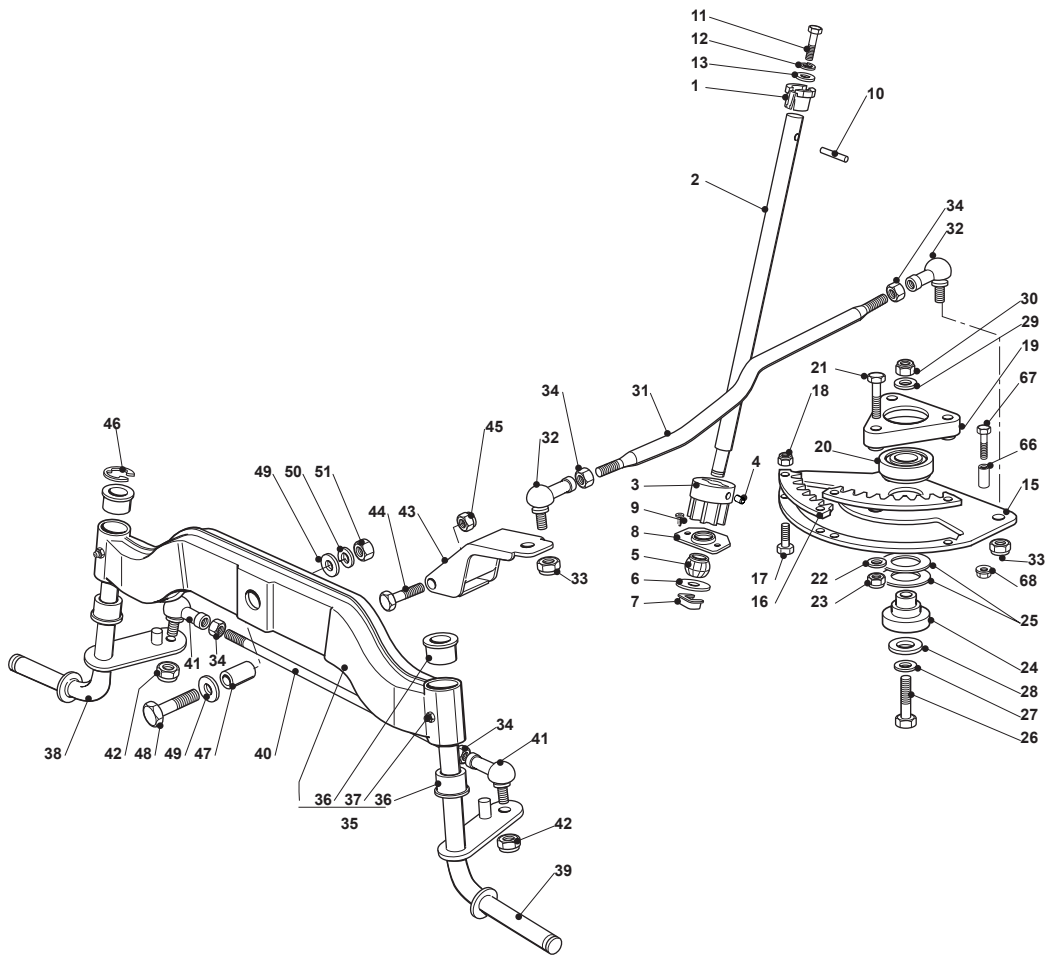

Fig.	Q.ty	Part No	Description	Notes
1	1	325038004/0	Bushing	
2	1	125520010/0	Steering Column	
3	1	125570004/0	Pinion	
4	1	112714300/0	Dowel	
5	1	325743000/0	Joint	
6	1	112521370/0	Washer	
7	1	112436030/0	Plate	
8	1	325785213/1	Support	
9	2	112729601/1	Screw	
10	1	112620250/0	Pin	
11	1	112691800/0	Screw	
12	1	112583500/0	Grower	
13	1	112523060/0	Washer	
15	1	325735523/0	Steering Sector	
16	2	325150000/0	Rack	
17	4	112791213/1	Screw	
18	4	112154510/0	Nut	
19	1	325774453/0	Clamp	
20	1	119216047/0	Bearing	
21	3	112691100/0	Screw	
22	3	112523060/0	Washer	
23	3	112155000/0	Nut	
24	1	125510120/0	Support	
25	2	322672153/0	Antifriction Washer	
26	1	112692395/0	Screw	
27	1	112523080/0	Washer	
28	1	112521390/0	Washer	
29	1	112523080/0	Washer	
30	1	112156602/0	Nut	
31	1	125033003/1	Steering Rod	
32	2	122746600/0	Joint	
32	2	122746616/0	Joint	
33	2	122746609/0	Joint	
34	4	112156602/0	Nut	
35	1	382034001/3	Equalizer With Bush And Lubricator	
36	4	125034002/1	Bushing	
37	2	112379511/0	Grease Dispenser	
38	1	382230361/0	Right Stub Axle	
39	1	382230359/0	Left Stub Axle	
40	1	325840001/0	Tie Rod	
41	2	122746616/0	Joint	
42	2	112156602/0	Nut	
43	1	382318185/0	Lever Ass.Y	
44	1	112692395/0	Screw	
45	1	112155000/0	Nut	
46	1	112001000/0	Benzing Ring	
47	1	125160005/0	Spacer	
48	1	112694100/0	Screw	
49	2	112521390/0	Washer	
50	1	112587900/0	Grower	
51	1	112295800/0	Nut