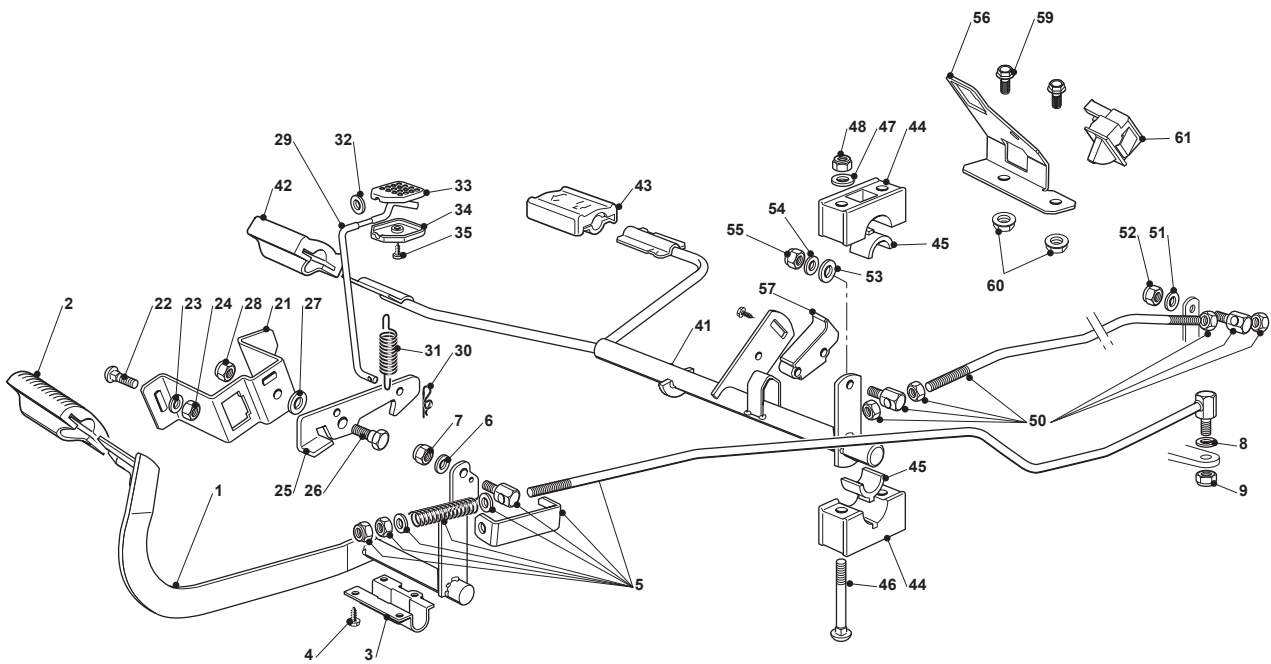

TS 122 HYDRO

Ride-on 102-122 cm Steering 15"

Issue 13 - 2016

Fig.	Q.ty	Part No	Description	Notes
66	1	122167840/0	Spacer	
67	1	112691200/0	Screw	
68	1	112293201/0	Nut	

Fig.	Q.ty	Part No	Description	Notes
61	1	382394853/OLC	Switch Ass.Y	
1	1	382500011/2	Pedal	
2	1	325110416/0	Clamp Cover	
3	1	325547081/2	Plate	
4	4	112731601/0	Screw	
5	1	382000582/0	Rod	
6	1	112521350/0	Washer	
7	1	112155000/0	Nut	
8	2	112521360/0	Washer	
9	1	112155000/0	Nut	
21	1	325785143/1	Support	
22	2	112815210/0	Screw	
23	1	112523040/0	Washer	
24	2	112154510/0	Nut	
25	1	325253001/0	Hook	
26	1	122524970/2	Fulcrum Pin	
27	1	325670011/0	Antifriction Washer	
28	1	112155000/0	Nut	
31	1	125430213/0	Spring	
36	1	125033034/0	Rod	
37	1	125394509/1	Knob	
38	1	112523020/0	Washer	
41	1	382000391/1	Drive Pedal	
42	1	325110417/0	Clamp Cover Front	
43	1	325110418/0	Clamp Cover Rear	
44	4	325785354/0	Support	
45	4	325034003/0	Brass	
46	4	112815271/0	Screw	
47	4	112523040/0	Washer	
48	4	112154510/0	Nut	
50	1	382000579/0	Rod	
51	1	112523040/0	Washer	
52	1	112154510/0	Nut	
53	1	112521360/0	Washer	
54	1	112523040/0	Washer	
55	1	112154510/0	Nut	
56	1	325785481/0	Micro Switch Bracket	
57	1	325060034/1	Cam	
58	1	112735404/0	Screw	
59	2	112793102/0	Screw	
60	2	112293201/0	Nut	
62	1	119410609/1LC	Micro Switch	
63	2	112735602/0	Screw	
64	2	112581100/0	Grower	
65	2	112290791/0	Nut	
66	2	112735110/0	Screw	
67	1	119410614/0	Microswitch	