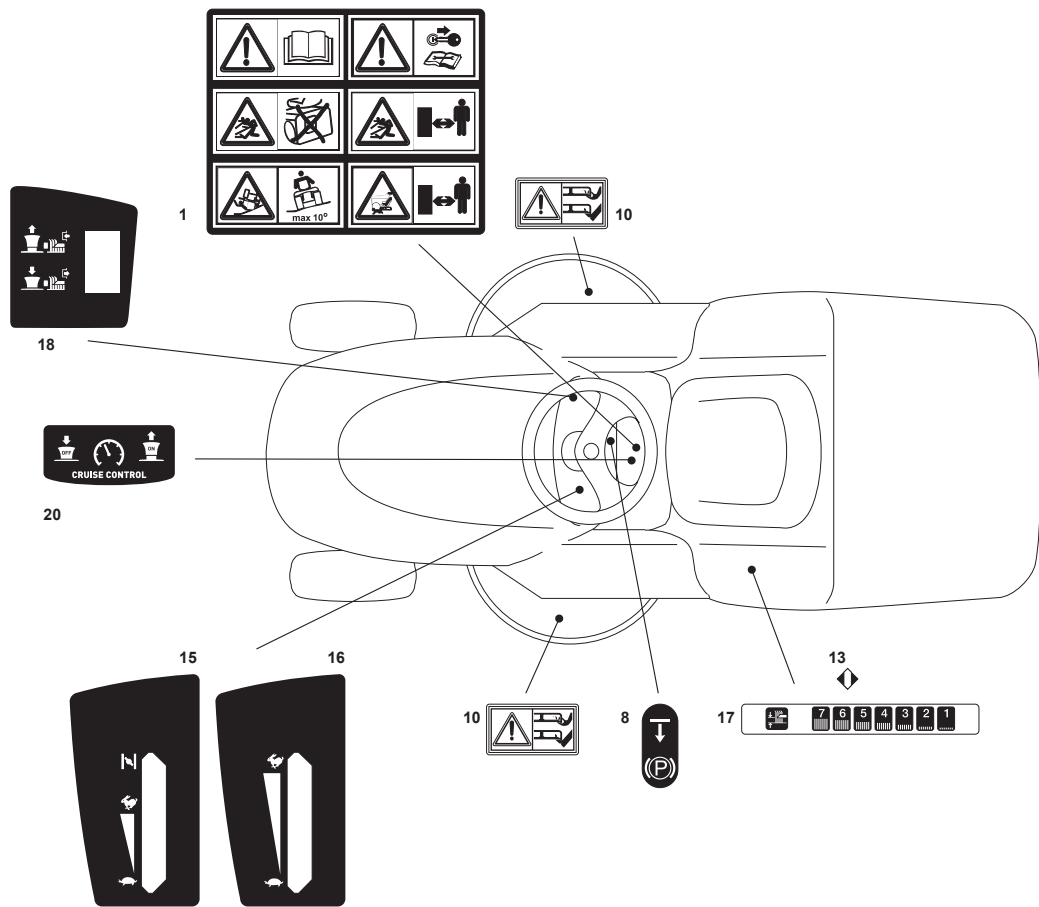

Fig.	Q.ty	Part No	Description	Notes
2	1	382400003/1	Ejection Guard	
3	1	325869043/0	Rear Support	
4	2	118566112/0	Polyethylene Push Road	
5	2	112689515/0	Screw	
6	2	112154510/0	Nut	
7	2	125510022/0	Pin	
8	2	124487998/0	Cotter Pin	
9	1	124487999/0	Spring Pin	
22	1	125519997/1	Front Weight Tc	
23	3	112760520/0	Screw	
24	3	112155000/0	Nut	
42	1	382735502/0	Bracket	
43	1	325774213/0	Bracket	
44	1	382033105/1	Rod	
45	1	125510021/1	Hitch Pin	
46	2	124487999/0	Spring Pin	
51	1	182180050/0	Battery Charger	CE Plugg
51	1	182180052/0	Battery Charger	UK Plugg
72	1	125140092/0	Mulching Deflector	
73	1	325394005/0	Handle	
74	1	125510077/0	Pin	
75	1	125430245/0	Spring	
76	1	112735405/0	Screw	
77	1	325280000/1	Handgrip	
78	1	125840011/1	Tie Rod	
79	2	125253004/0	Mulch.Kit Fixing Hook	