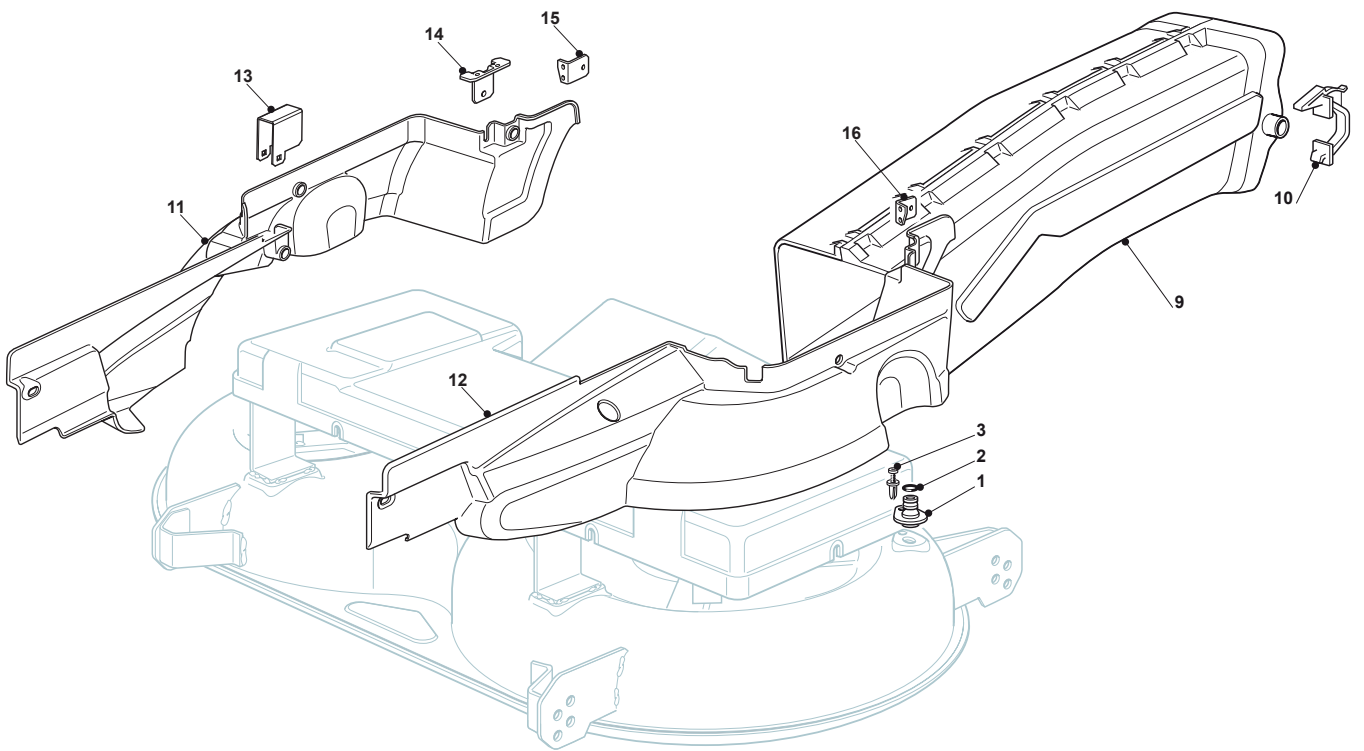

Fig.	Q.ty	Part No	Description	Notes
24	1	112735696/0	Screw	
25	1	112735697/1	Screw	
22	2	125160503/0	Blade Hub Elastic Disc Lawntr.	
1	1	382564213/0	Cutting Plate Black	Black
1	1	382564214/0	Cutting Plate Red	Red
1	1	382564215/0	Cutting Plate Yellow	Yellow
2	2	125033060/0	Washing Cutting Deck Connection	
3	2	119035000/0	Or Ring	
4	2	112500030/0	Rivet	
8	1	382207200/1	Flange Assy	
9	1	382207201/2	Support Shaft Tc	
10	1	125020800/1	Main Blade Shaft	
11	1	125020801/2	Secondary Blade Shaft	
13	4	119216032/0	Bearing	
14	2	325160501/0	Dust Cover Disc	
15	2	112609260/0	Seeger	
16	6	112818700/0	Screw	
17	6	112154210/0	Nut	
18	2	125463200/0	Blade Hub	
19	2	112139100/0	Key, Crankshaft Ø 22	
20	1	182004350/0	Right Mulching Blade	
21	1	182004349/0	Left Blade Mulching	
31	4	182700004/0	Anti Scalp Wheel	
32	4	125510121/0	Pin	
33	4	122450115/0	Spring	
34	4	112000930/0	Benzing Ring	
41	1	182004343/0	Right Blade	
42	1	182004342/0	Left Blade, Winged	
1	1	382564220/0	Cutting Plate Grey	Grey