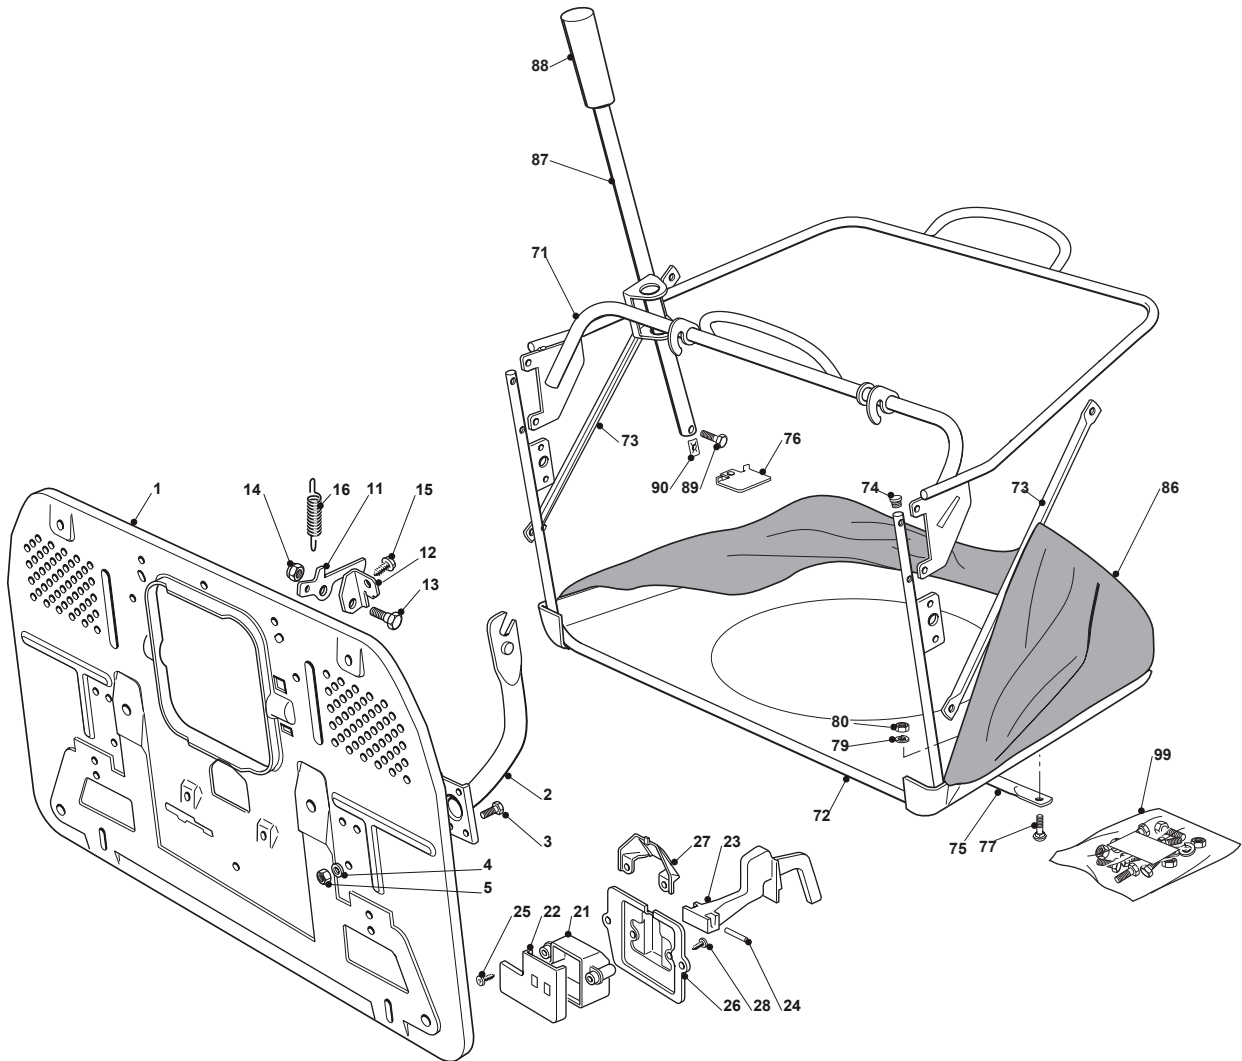

Fig.	Q.ty	Part No	Description	Notes
89	1	112788800/0	Screw	
90	1	112157000/0	Nut	
98	1	325120232/0	Cap	
99	1	382180111/0	Outfit, Screws	

Fig.	Q.ty	Part No	Description	Notes
1	1	382547051/0	Plate	
2	2	182774225/1	Clamp	
3	6	112793102/0	Screw	
4	6	112523060/0	Washer	
5	6	112293201/0	Nut	
11	1	325774417/0	Clamp	
12	1	325755031/0	Clamp	
13	1	125510080/0	Pin	
14	1	112292102/0	Nut	
15	1	112735122/0	Screw	
16	1	127430579/0	Clutch Spring	
21	1	125600041/0	Grassc.Full Micro Protection Tcj-F	
22	1	125600042/0	Grasscatcher Micro Prot Cover	
23	1	125318124/0	Full Grassc. Microswtich Cover	
24	1	112400030/0	Pin	
25	1	112728510/0	Screw	
26	1	325785272/0	Micro Protection	
27	1	125600048/0	Micro Protection Cover	
28	2	112728450/0	Screw	
71	1	382800123/1	Upper Frame	
72	1	382800089/1	Front Frame	
73	2	325650117/0	Stiffening	
74	2	118566111/0	Cap	
75	1	382650043/0	Lower Stiffening	
76	1	325547131/0	Plate	
77	6	112815210/0	Screw	
79	2	112521330/0	Washer	
80	2	112154510/0	Nut	
86	1	182105948/0	Grasscatcher	
87	1	125869029/1	Grasscatcher Lifting Tube	
88	1	125394508/0	Knob	
89	1	112788800/0	Screw	
90	1	112157000/0	Nut	
99	1	382180110/0	Outfit, Screws	