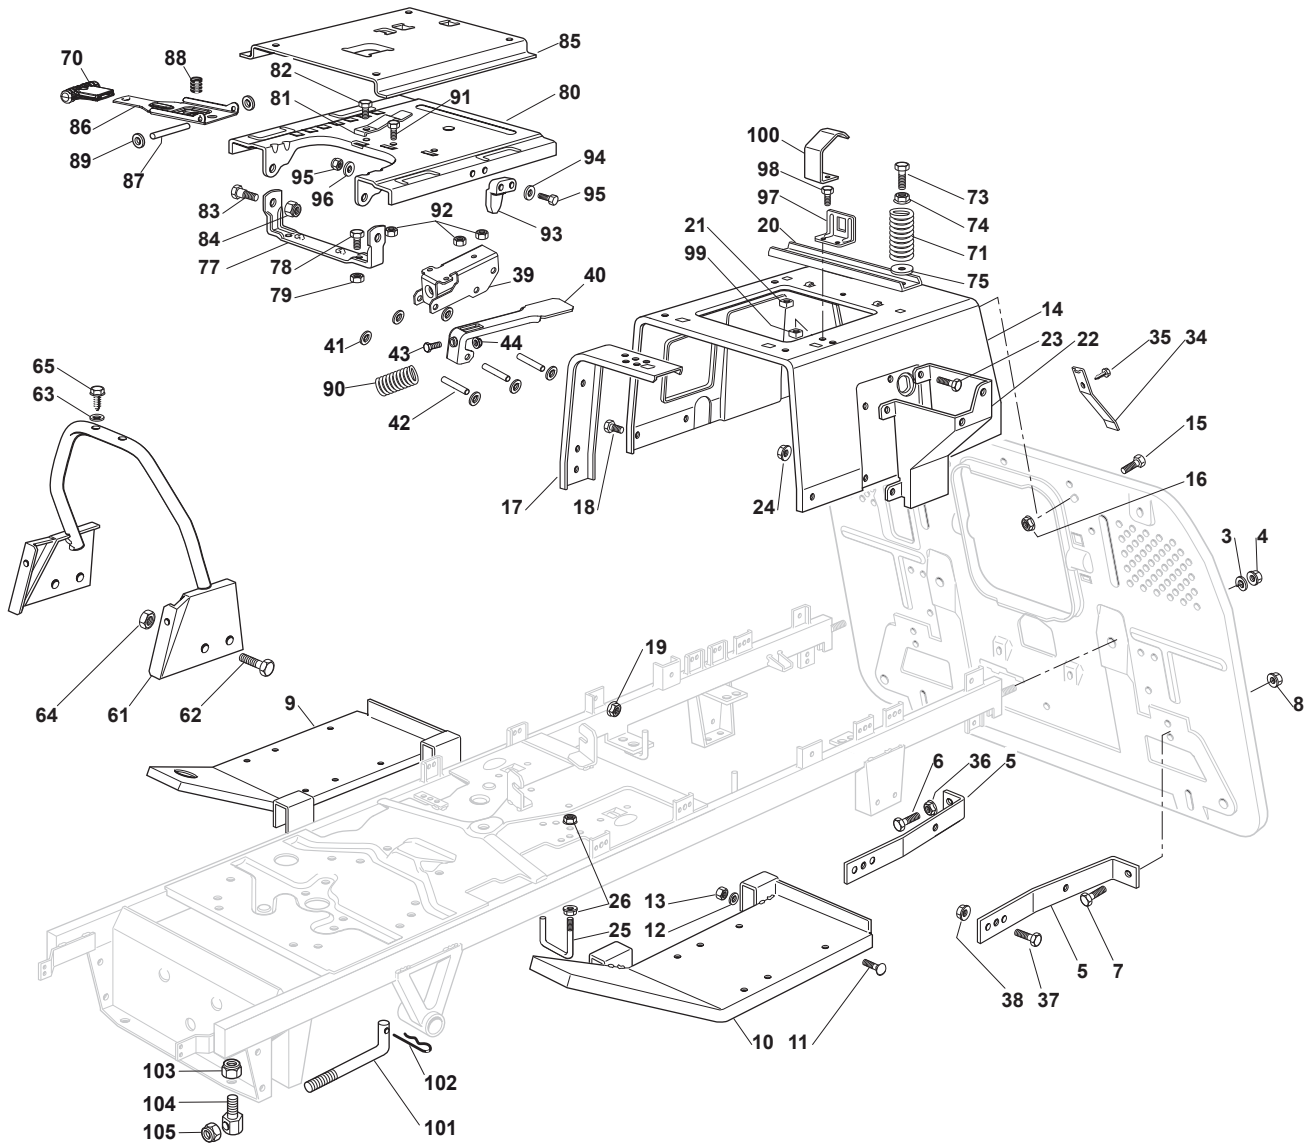

Fig.	Q.ty	Part No	Description	Notes
83	2	122524970/2	Fulcrum Pin	
84	2	112155010/0	Nut	
85	1	325785147/2	Seat Support	
86	1	325318109/1	Stop Lever	
87	1	125510000/0	Pin	
88	1	125430202/1	Spring	
89	2	112604897/0	Elastic Washer	
90	1	125430285/0	Spring	
91	1	112789000/0	Screw	
92	1	112154330/0	Nut	
93	1	325060049/0	Seat Switch Cam	
94	2	112815050/0	Screw	
95	4	112521320/0	Washer	
96	2	112154330/0	Nut	
97	1	325755025/1	Bracket	
98	2	112735110/0	Screw	
99	2	112437502/0	Plate	
100	1	325430255/0	Spring	
101	2	125510119/0	Tie Rod	
102	2	124487997/0	Cotter Pin	
103	2	112155000/0	Nut	
104	2	125510040/1	Pin	
105	2	112155000/0	Nut	

Fig.	Q.ty	Part No	Description	Notes
82	1	112731580/0	Screw	
83	2	122524970/2	Fulcrum Pin	
84	2	112155010/0	Nut	
85	1	325785147/2	Seat Support	
86	1	325318303/0	Stop Lever	
87	1	125510000/0	Pin	
88	1	125430202/1	Spring	
89	2	112604897/0	Elastic Washer	
90	1	125430285/0	Spring	
91	1	112789000/0	Screw	
92	1	112154330/0	Nut	
93	1	325060049/0	Seat Switch Cam	
94	2	112815050/0	Screw	
95	4	112521320/0	Washer	
96	2	112154330/0	Nut	
97	1	325755025/1	Bracket	
98	2	112735110/0	Screw	
99	2	112437502/0	Plate	
100	1	325430255/0	Spring	
101	2	125510119/0	Tie Rod	
102	2	124487997/0	Cotter Pin	
103	2	112155000/0	Pin	
104	2	125510040/1	Nut	
105	2	112155000/0	Nut	