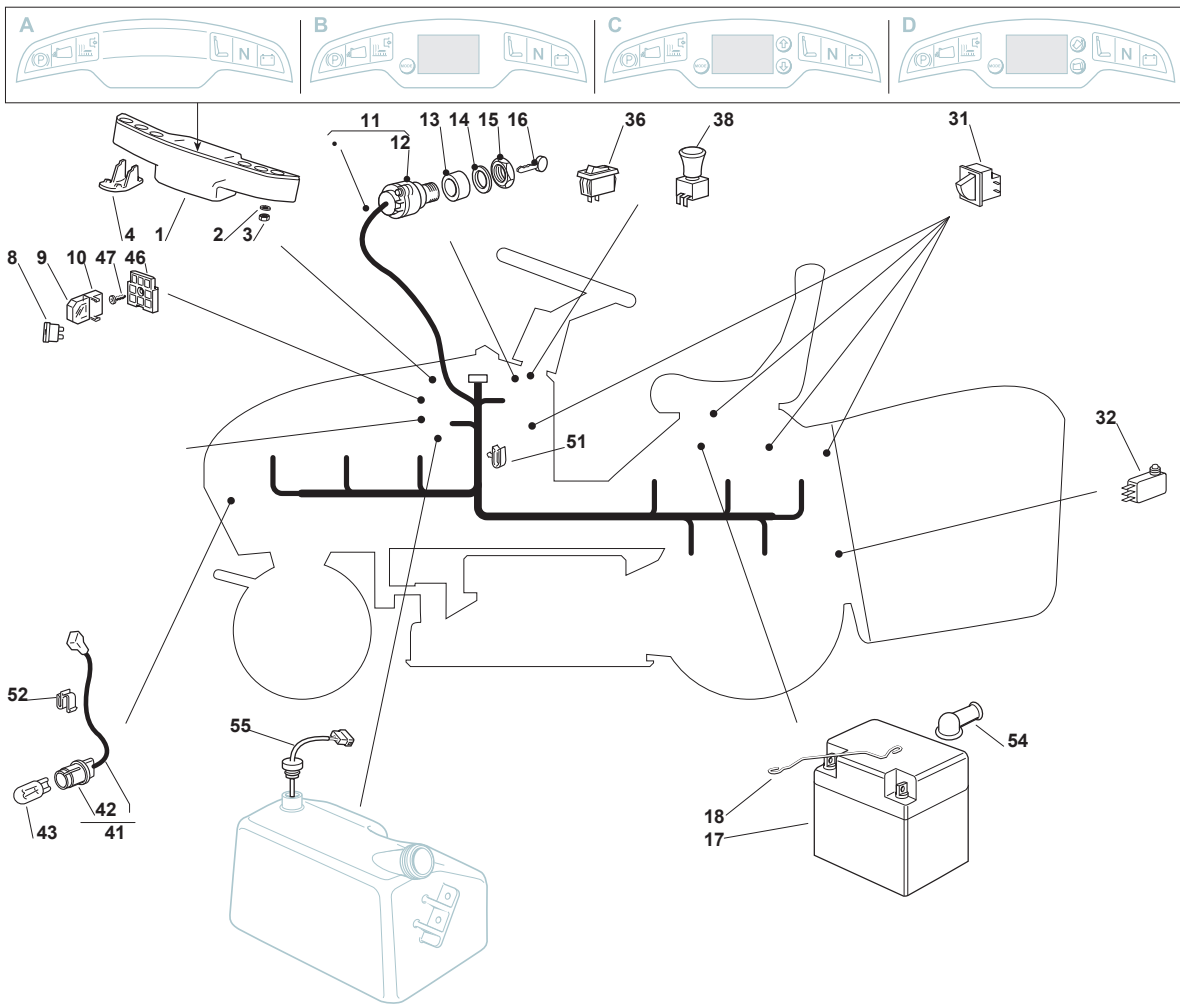

Fig.	Q.ty	Part No	Description	Notes
89	1	112788800/0	Screw	
90	1	112157000/0	Nut	
98	1	325120232/0	Cap	
99	1	382180111/0	Outfit, Screws	

Fig.	Q.ty	Part No	Description	Notes
1	1	382547051/0	Plate	
2	2	182774225/1	Clamp	
3	6	112793102/0	Screw	
4	6	112523060/0	Washer	
5	6	112293201/0	Nut	
11	1	325774417/0	Clamp	
12	1	325755031/0	Clamp	
13	1	125510080/0	Pin	
14	1	112292102/0	Nut	
15	1	112735122/0	Screw	
16	1	127430579/0	Clutch Spring	
21	1	125600041/0	Grassc.Full Micro Protection Tcj-F	
22	1	125600042/0	Grasscatcher Micro Prot Cover	
23	1	125318124/0	Full Grassc. Microswtich Cover	
24	1	112400030/0	Pin	
25	1	112728510/0	Screw	
26	1	325785272/0	Micro Protection	
27	1	125600048/0	Micro Protection Cover	
28	2	112728450/0	Screw	
71	1	382800123/1	Upper Frame	
72	1	382800089/1	Front Frame	
73	2	325650117/0	Stiffening	
74	2	118566111/0	Cap	
75	1	382650043/0	Lower Stiffening	
76	1	325547131/0	Plate	
77	6	112815210/0	Screw	
79	2	112521330/0	Washer	
80	2	112154510/0	Nut	
86	1	182105948/0	Grasscatcher	
87	1	125869029/1	Grasscatcher Lifting Tube	
88	1	125394508/0	Knob	
89	1	112788800/0	Screw	
90	1	112157000/0	Nut	
99	1	382180110/0	Outfit, Screws	