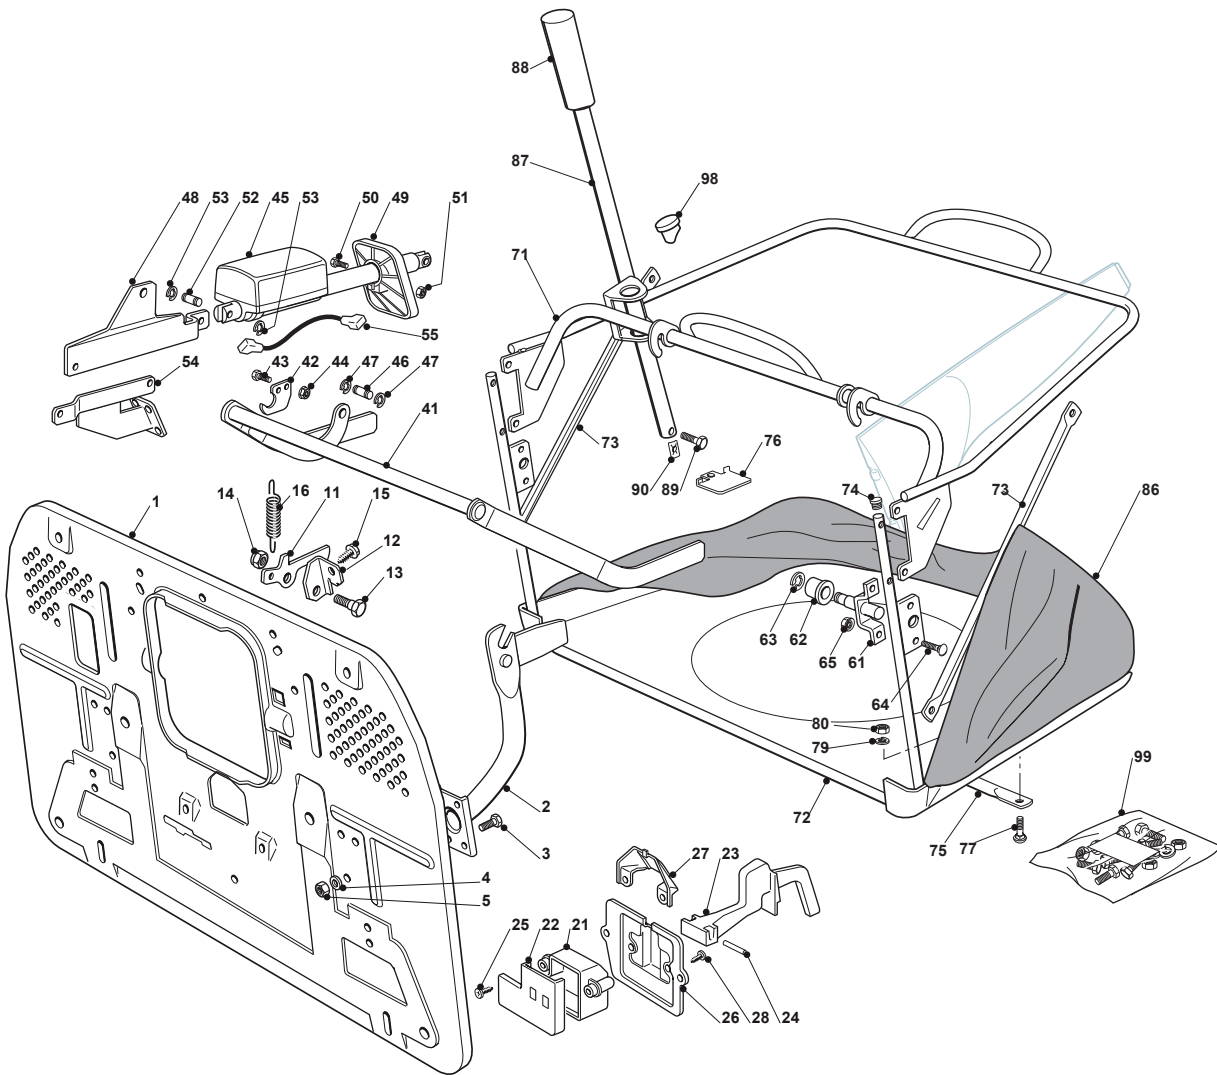

Fig.	Q.ty	Part No	Description	Notes
1	2	125033060/0	Washing Cutting Deck Connection	
2	2	119035000/0	Or Ring	
3	2	112500030/0	Rivet	
9	1	382108020/0	Conveyor	
10	2	325774373/0	Clamp	
11	1	325060142/0	Right Belt Protection Carter	
12	1	325060143/0	Left Belt Protection	
13	2	325774267/0	Clamp	
14	2	325774423/0	Clamp	
15	1	325774425/0	Clamp	
16	1	325774421/0	Clamp	