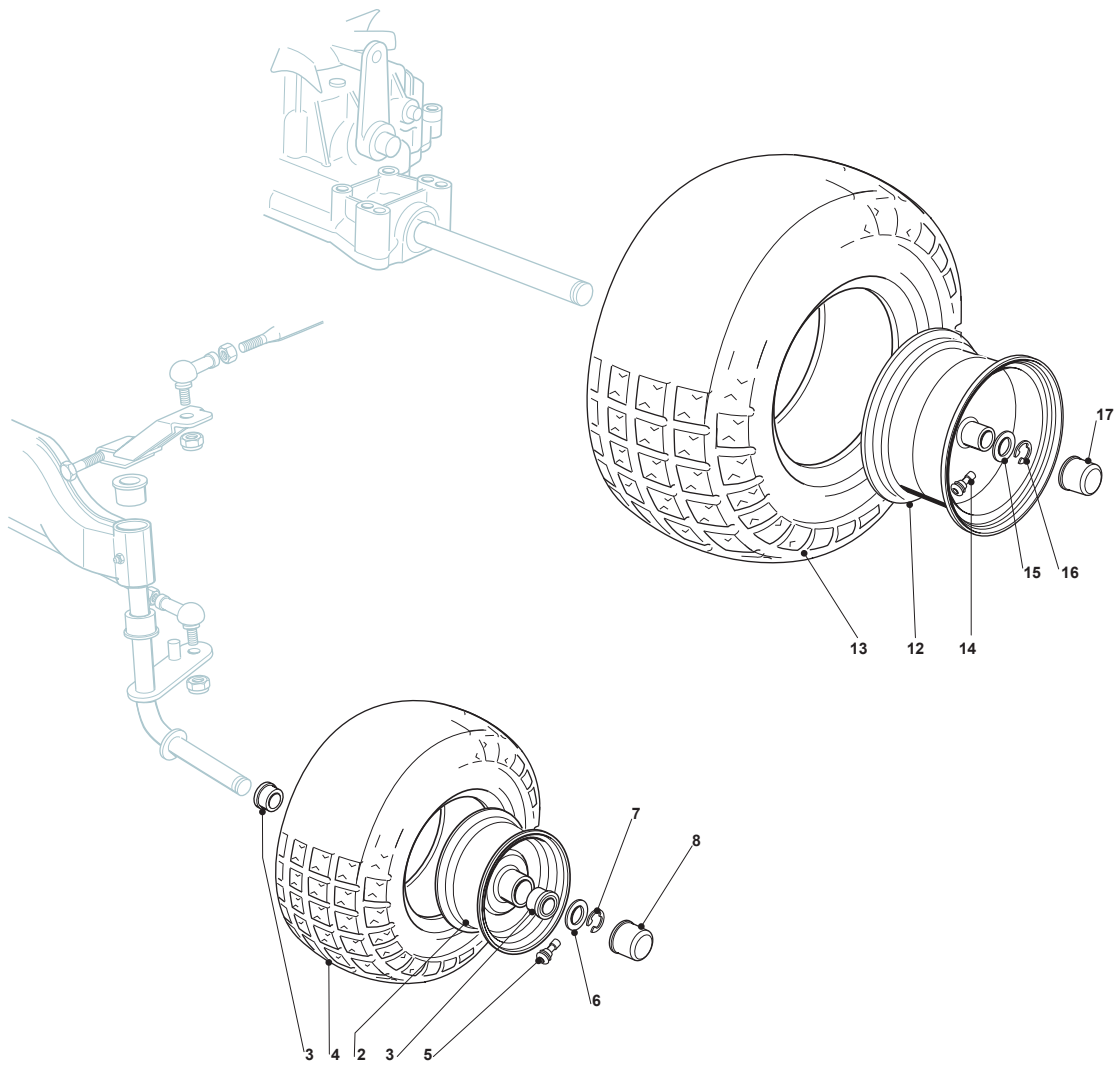

Fig.	Q.ty	Part No	Description	Notes
2	2	182000595/1	Rimm	7,5"X8" STARCO
3	4	125122200/2	Bearing	
4	2	125590020/0	Tyre	
5	2	125950000/0	Valve	
6	2	125670005/1	Washer	
7	2	112001000/0	Benzing Ring	
8	2	322110239/0	Hub Cover	Black Cover with Stiga Logo
8	2	122110230/0	Hub Cover	Standard Black Cover
12	2	182000596/1	Rimm	
13	2	125590022/0	Tyre	
14	2	125950000/0	Valve	
15	2	125670005/1	Washer	
16	2	112001010/0	Benzing Ring	
17	2	122110230/0	Hub Cover	Standard Black Cover
17	2	322110239/0	Hub Cover	Black Cover with Stiga Logo