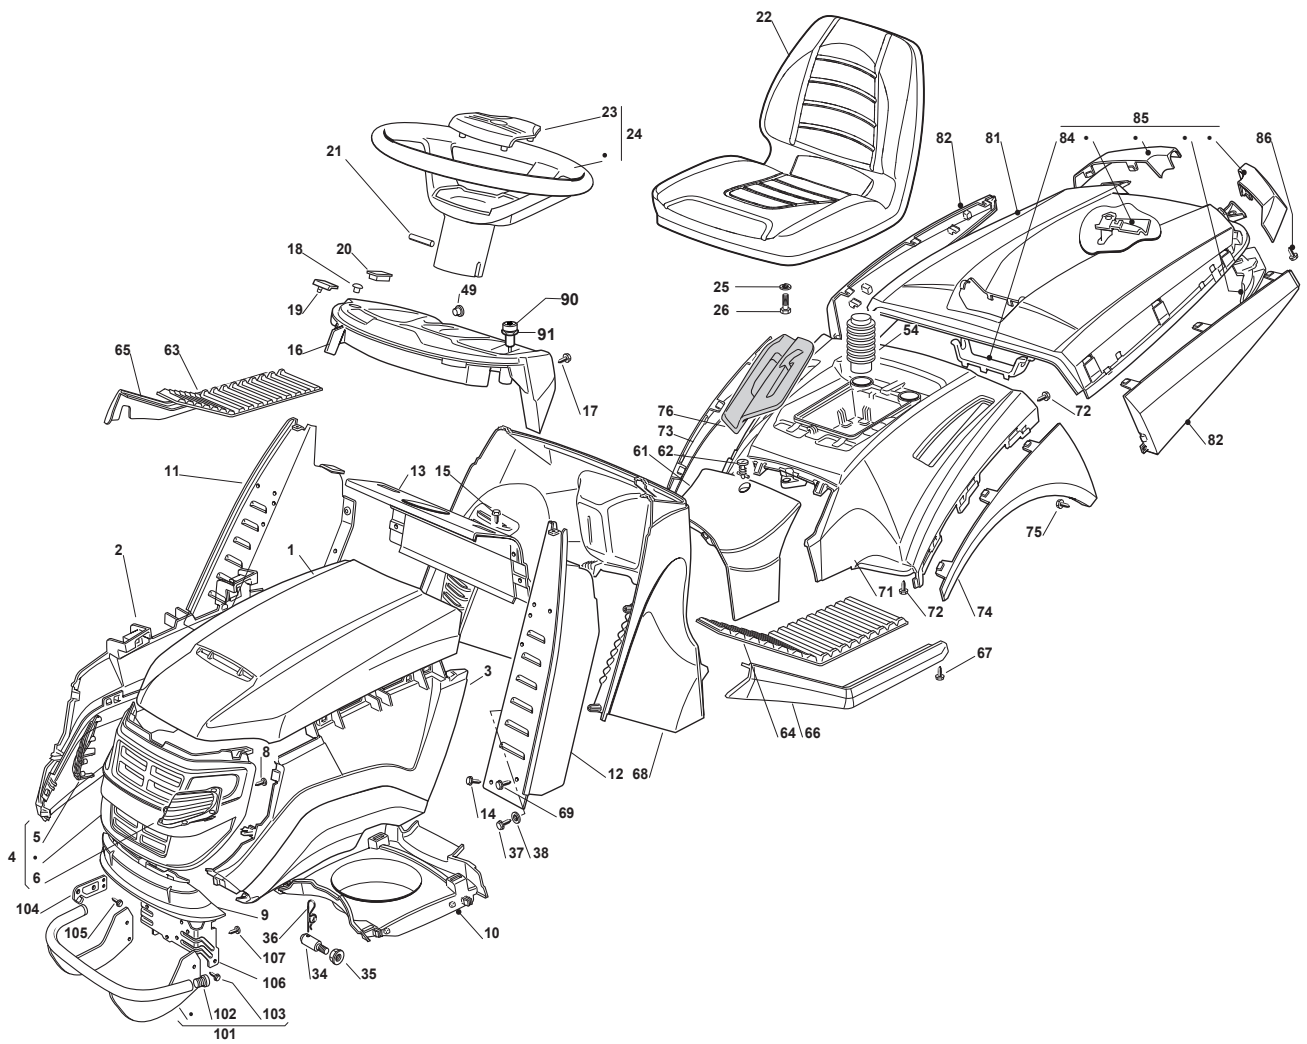

Fig.	Q.ty	Part No	Description	Notes
9	1	325076877/1	Lower Red Hood, Front	
1	1	325076871/0	Upper Engine Hood Red	
2	1	382394620/0	Hood, Right	
3	1	382394621/0	Hood, Left	
4	1	382394628/0	Hood, Front	
5	1	325410881/0	Right Grill	
6	1	325410882/0	Left Grill	
8	6	112735403/0	Screw	
10	1	325108031/0	Conveyor	
11	1	382785022/9	Right Dashboard Support	
12	1	382785021/8	Left Dashboard Support	
13	1	382785137/0	Central Dashboard Support	
14	2	112735110/0	Screw	
15	4	112735110/0	Screw	
16	1	325120248/0	Dashboard, Red	Red
16	1	325120253/0	Dashboard, Black	Black
16	1	325120249/0	Dashboard, Red	Red - Cruise Control
16	1	325120254/0	Dashboard, Black	Black - Cruise Control
17	4	112728440/0	Screw	
18	2	125120200/0	Cap	
19	2	125260000/0	Grommet	
20	1	325120234/0	Cap	
21	1	112620299/0	Elastic Pin	
22	1	125722476/0	Seat	
23	1	325580501/0	Cap	
24	1	125961210/1	Steering Wheel	
25	4	112583500/0	Grower	
26	4	112793102/0	Screw	
34	2	125510068/0	Pin	
35	2	112293201/0	Nut	
36	1	124487998/0	Cotter Pin	
37	2	112731350/0	Screw	
38	2	112521330/0	Washer	
49	1	325120233/0	Cap	
54	2	325737002/0	Hood	
61	1	325110306/0	Cover (Hydro)	
62	1	125580020/2	Stake	
63	1	325110278/1	Right Footboard Cover	
64	1	325110279/0	Left Footboard Cover	
65	1	325599000/0	Right Profile Grey	
66	1	325599001/0	Left Profil	
67	6	112731580/0	Screw	
68	1	325785228/1	Dashboard Support	
69	7	112735403/0	Screw	
71	1	325109744/0	Red Wheels Cover	
72	4	112735402/0	Screw	
73	1	325109747/0	Wheels Cover	
74	1	325109748/0	Left Wheel Cover	
75	2	112728686/0	Screw	
76	1	325207129/0	Cover, Can Holder Tcx Hydro Black	
81	1	325110302/0	Red Grass-Catcher Cover	