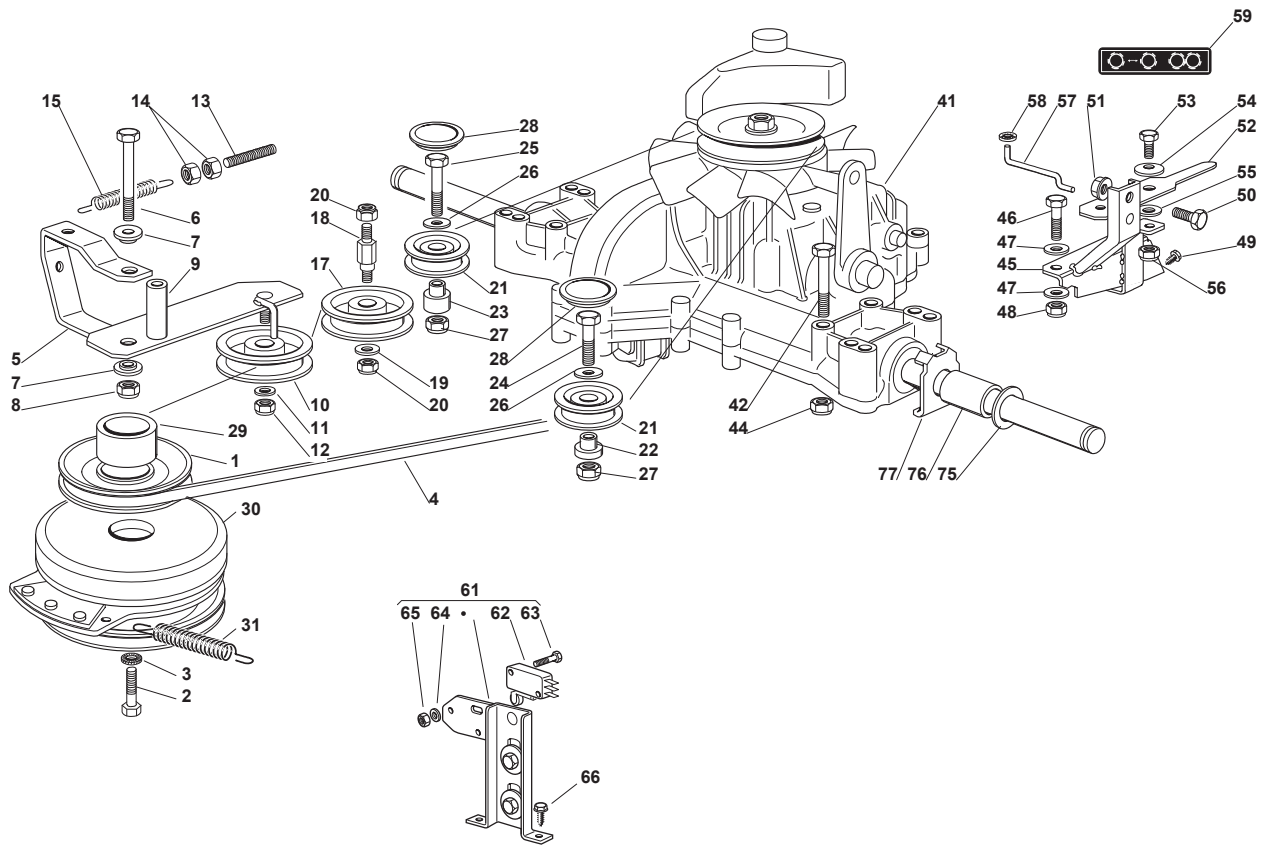

Fig.	Q.ty	Part No	Description	Notes
1	2	118375051/1	Fair Led	
2	1	325869057/0	Fuel Tube Connecting Tube	
3	1	127598060/0	Oil Discharge Extension	
4	1	118401001/1	Oil Seal	
5	1	118737849/0	Plug	
6	1	118738254/0	Left Exhaust Connection	
7	1	118738255/0	Right Exhaust Connection	
8	3	112360425/0	Nut	
9	3	112793102/0	Screw	
10	2	112540260/0	Grower	
11	1	182750014/0	Muffler	
12	2	112280100/0	Nut	
13	1	382598065/0	Muffler Protection	
14	2	112792611/0	Screw	
15	2	112583500/0	Grower	
16	4	112540070/0	Washer	
17	4	112735821/0	Screw	
18	1	112792611/0	Screw	
19	1	112521350/0	Washer	
20	1	125430252/0	Spring	
21	3	112540260/0	Grower	
22	3	112793102/0	Screw	
23	1	125090001/2	Choke Control	
24	1	182000201/2	Accelerator	
25	2	125943012/0	Screw	
26	1	325592000/0	Knob	
27	1	112726388/0	Screw	
28	1	112290800/0	Nut	

Fig.	Q.ty	Part No	Description	Notes
1	2	118375051/1	Fair Led	
2	1	325869057/0	Fuel Tube Connecting Tube	
3	1	127598060/0	Oil Discharge Extension	
4	1	118401001/1	Oil Seal	
5	1	118737849/0	Plug	
6	1	118738256/0	Left Exhaust Connection	
7	1	118738257/0	Right Exhaust Connection	
8	3	112360425/0	Nut	
9	3	112793102/0	Screw	
10	2	112540260/0	Grower	
11	1	182750014/0	Muffler	
12	2	112280100/0	Nut	
13	1	382598065/0	Muffler Protection	
14	2	112792611/0	Screw	
15	2	112583500/0	Grower	
16	4	112540070/0	Washer	
17	4	112735821/0	Screw	
18	1	112792611/0	Screw	
19	1	112521350/0	Washer	
20	1	125430252/0	Spring	
21	3	112540260/0	Grower	
22	3	112793102/0	Screw	
23	1	125090001/2	Choke Control	
24	1	182000201/2	Accelerator	
25	2	125943012/0	Screw	
26	1	325592000/0	Knob	
27	1	112726388/0	Screw	
28	1	112290800/0	Nut	