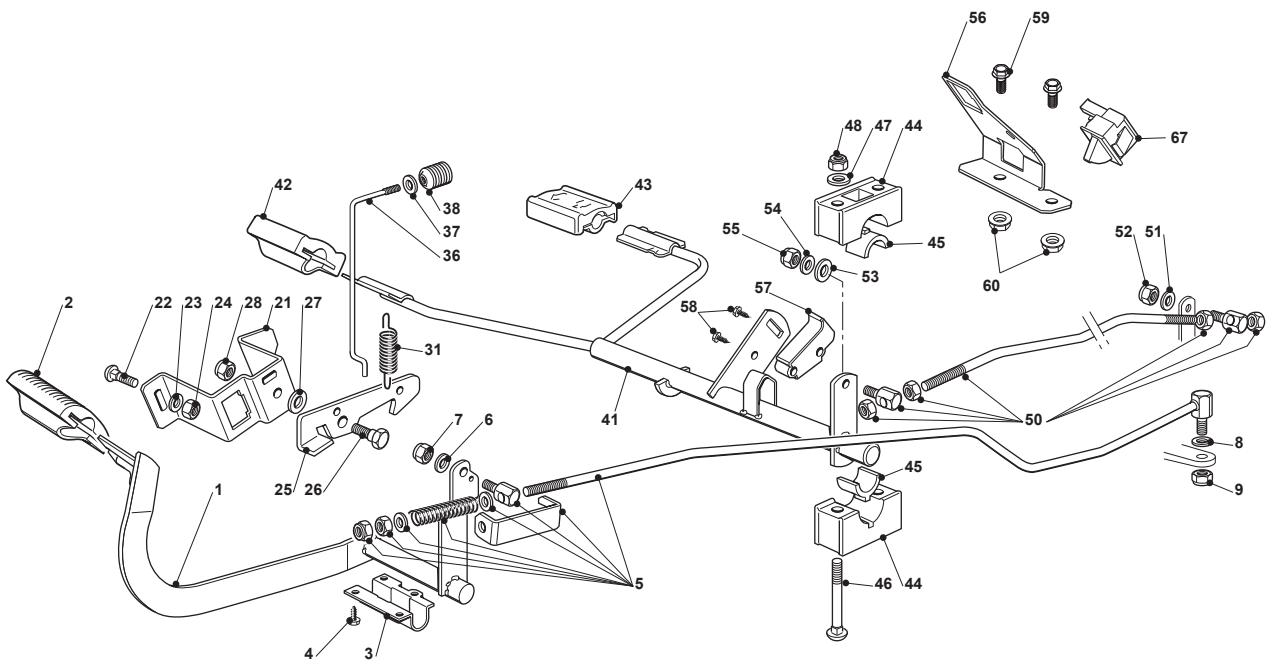

TS 122 HYDRO

Ride-on 102-122 cm Steering 15"

Issue 13 - 2016

Fig.	Q.ty	Part No	Description	Notes
66	1	122167840/0	Spacer	
67	1	112691200/0	Screw	
68	1	112293201/0	Nut	

Fig.	Q.ty	Part No	Description	Notes
61	1	382394853/OLC	Switch Ass.Y	
1	1	382500011/2	Pedal	
2	1	325110416/0	Clamp Cover	
3	1	325547081/2	Plate	
4	4	112731601/0	Screw	
5	1	382000582/0	Rod	
6	1	112521350/0	Washer	
7	1	112155000/0	Nut	
8	2	112521360/0	Washer	
9	1	112155000/0	Nut	
21	1	325785143/1	Support	
22	2	112815210/0	Screw	
23	1	112523040/0	Washer	
24	2	112154510/0	Nut	
25	1	325253001/0	Hook	
26	1	122524970/2	Fulcrum Pin	
27	1	325670011/0	Antifriction Washer	
28	1	112155000/0	Nut	
31	1	125430213/0	Spring	
36	1	125033034/0	Rod	
37	1	125394509/1	Knob	
38	1	112523020/0	Washer	
41	1	382000391/1	Drive Pedal	
42	1	325110417/0	Clamp Cover Front	
43	1	325110418/0	Clamp Cover Rear	
44	4	325785354/0	Support	
45	4	325034003/0	Brass	
46	4	112815271/0	Screw	
47	4	112523040/0	Washer	
48	4	112154510/0	Nut	
50	1	382000579/0	Rod	
51	1	112523040/0	Washer	
52	1	112154510/0	Nut	
53	1	112521360/0	Washer	
54	1	112523040/0	Washer	
55	1	112154510/0	Nut	
56	1	325785481/0	Micro Switch Bracket	
57	1	325060034/1	Cam	
58	1	112735404/0	Screw	
59	2	112793102/0	Screw	
60	2	112293201/0	Nut	
62	1	119410609/1LC	Micro Switch	
63	2	112735602/0	Screw	
64	2	112581100/0	Grower	
65	2	112290791/0	Nut	
66	2	112735110/0	Screw	
67	1	119410614/0	Microswitch	