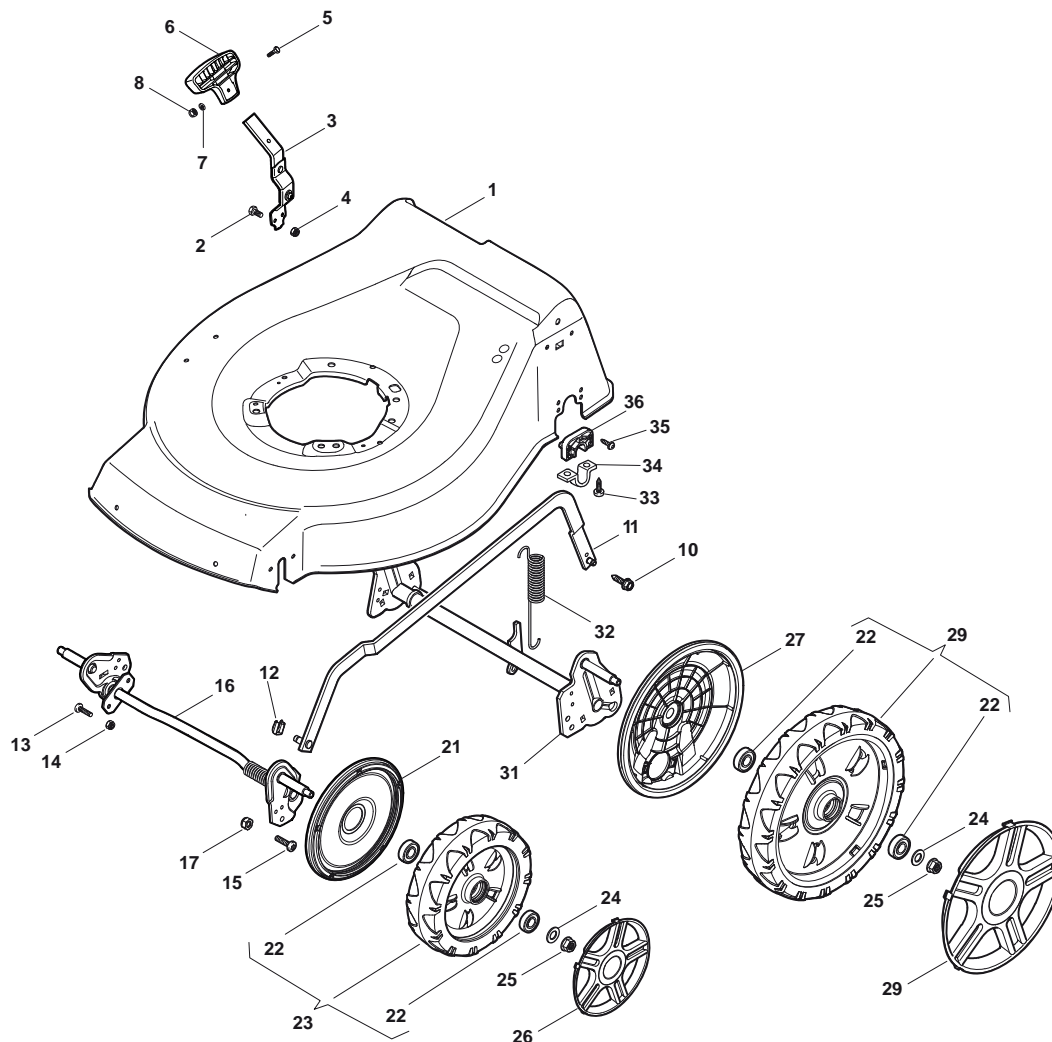

## TURBO 48 EL S BW PLUS Model Year 2010

- Use GLOBAL GARDEN PRODUCT Genuine Spare Parts specified in the parts list for repair and/or replacement.
- The contents described in the parts list may change due to improvement.
- The drawings of the spare parts are only indicative and might not represent the part in question exactly.
- The indications "right" - "left" - "front" - "rear" refer to the position of the operator when using the machine.
- When placing orders of parts for repair and/or replacement, make sure that the illustrated parts list is the one applying to the machine's year of manufacture, as shown on the identification plate attached to the machine.

**TURBO 48 EL S BW PLUS - Model Year 2010**

Pos. Fig.	Antal Quantity	Art No Part No	Benämning	Description	Anmärkning Notes
1	1	381003914/0	Chassi-gul	Deck Yellow	484
2	2	12789000/0	Skruv	Screw	
3	1	381003339/1	Höjdinst.spak	Lever, Height Adjustment	
4	2	12154330/0	Mutter	Nut	
5	1	12788512/0	Skruv	Screw	
6	1	322394503/0	Knopp	Knob	
7	1	12521310/0	Bricka	Washer	
8	1	12150000/0	Mutter	Nut	
10	1	122943013/0	Skruv	Screw	
11	1	381002030/0	Höjdinställn.stång	Rod, Height Adjustment	484
12	1	112436051/0	Plåt	Plate	
13	3	112727803/0	Skruv	Screw	
14	3	12154510/0	Mutter	Nut	
15	1	112727801/0	Skruv	Screw	
16	1	381002883/0	Hjulaxel	Axle, Front Wheels	484
17	1	12154510/0	Mutter	Nut	
21	2	322600145/0	Hjulskydd	Protection, Wheel	
22	8	19216035/0	Lager	Bearing	
23	2	381007416/0	Stödhjul	Wheel Ø 200	
24	4	12521350/0	Bricka	Washer	
25	4	12155000/0	Mutter	Nut	
26	4	22110492/0	Navkapsel	Hub Cap, Grey D.210	
27	2	322600194/0	Hjulskydd	Protection, Wheel	
28	2	381007417/0	Stödhjul	Wheel Ø 280	
29	2	322110560/0	Navkapsel-grå	Hub Cap, Grey D.300	
31	1	381002893/0	Hjulaxel	Axle, Rear Wheels	
32	1	122450460/0	Fjäder	Spring	
33	4	112728697/0	Skruv	Screw	