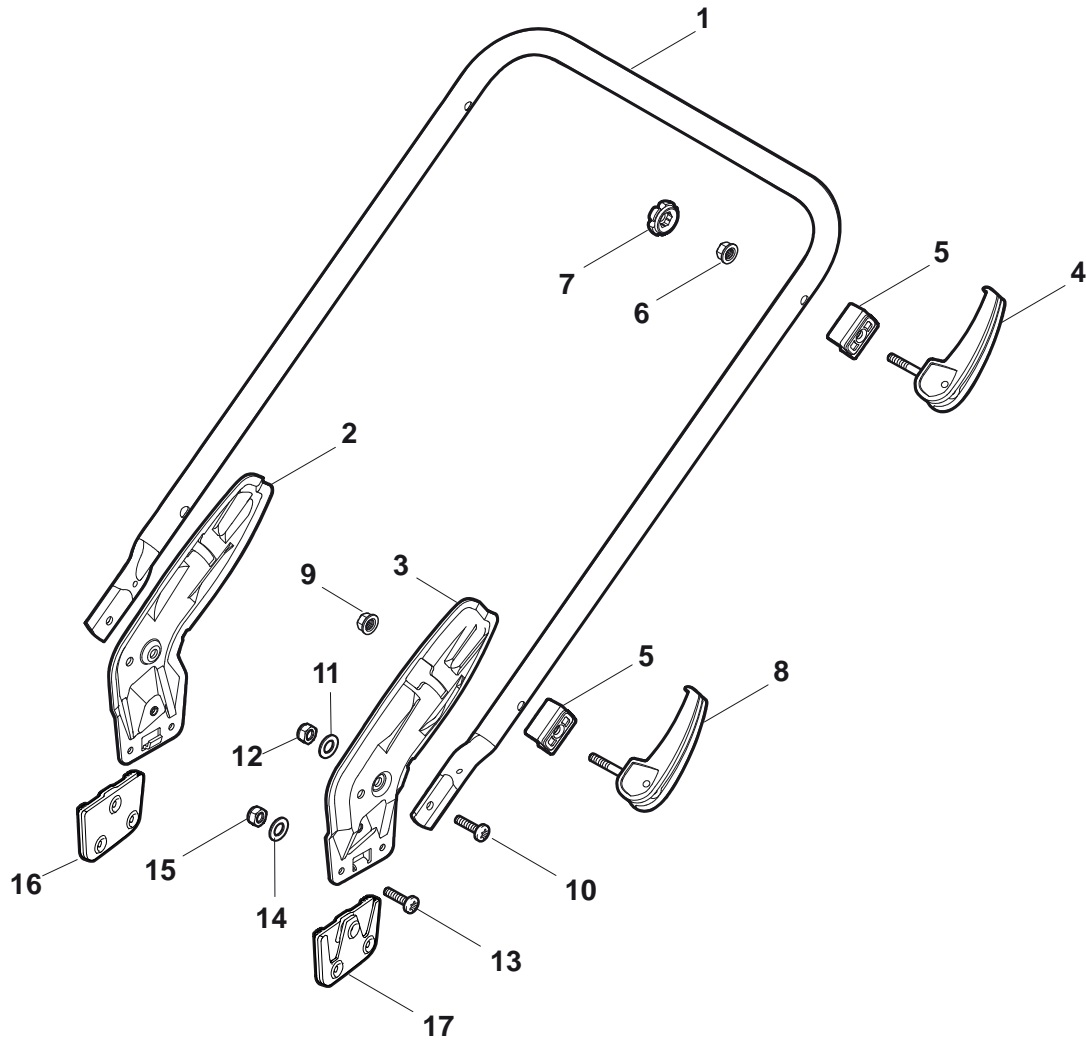

TURBO 48 EL S BW PLUS - Model Year 2010

Pos. Fig.	Antal Quantity	Art No Part No	Benämning	Description	Anmärkning Notes
1	1	381006889/0	Styre-underdel	Handle, Lower Part	
2	1	381005125/0	Fäste-hö	Bracket, R	
3	1	381005127/0	Fäste-vä	Bracket, L	
4	2	381003253/0	Knopp	Knob	
5	4	322680016/0	Bricka	Washer	
6	2	22131750/0	Mutter	Nut	
7	2	322399835/0	Knopp	Knob	
8	2	381003254/0	Knopp	Knob	
9	2	112154220/0	Mutter	Nut	
10	2	12760605/0	Skruv	Screw	
11	2	12521350/0	Bricka	Washer	
12	2	12155000/0	Mutter	Nut	
13	6	112727803/0	Skruv	Screw	
14	6	12523040/0	Bricka	Washer	
15	6	12154510/0	Mutter	Nut	
16	1	322551580/0	Isoleringsplatta	Isolation Plate	
17	1	322551581/0	Isoleringsplatta	Isolation Plate