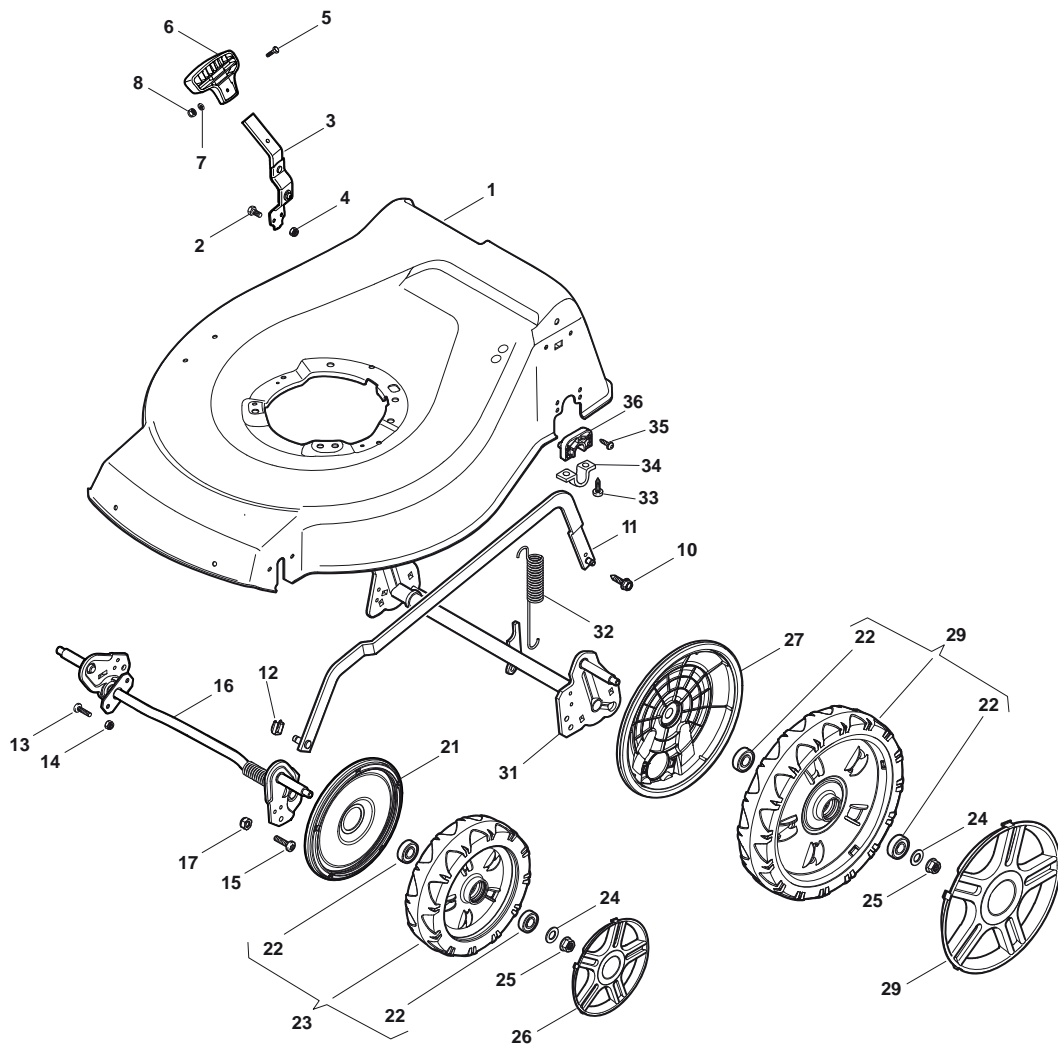

TURBO 48 EL S BW PLUS - Model Year 2010

Pos. Fig.	Antal Quantity	Art No Part No	Benämning	Description	Anmärkning Notes
34	2	22545152/0	Bygel	Plate	
35	4	112728697/0	Skruv	Screw	
36	2	322785304/0	Stöd	Support