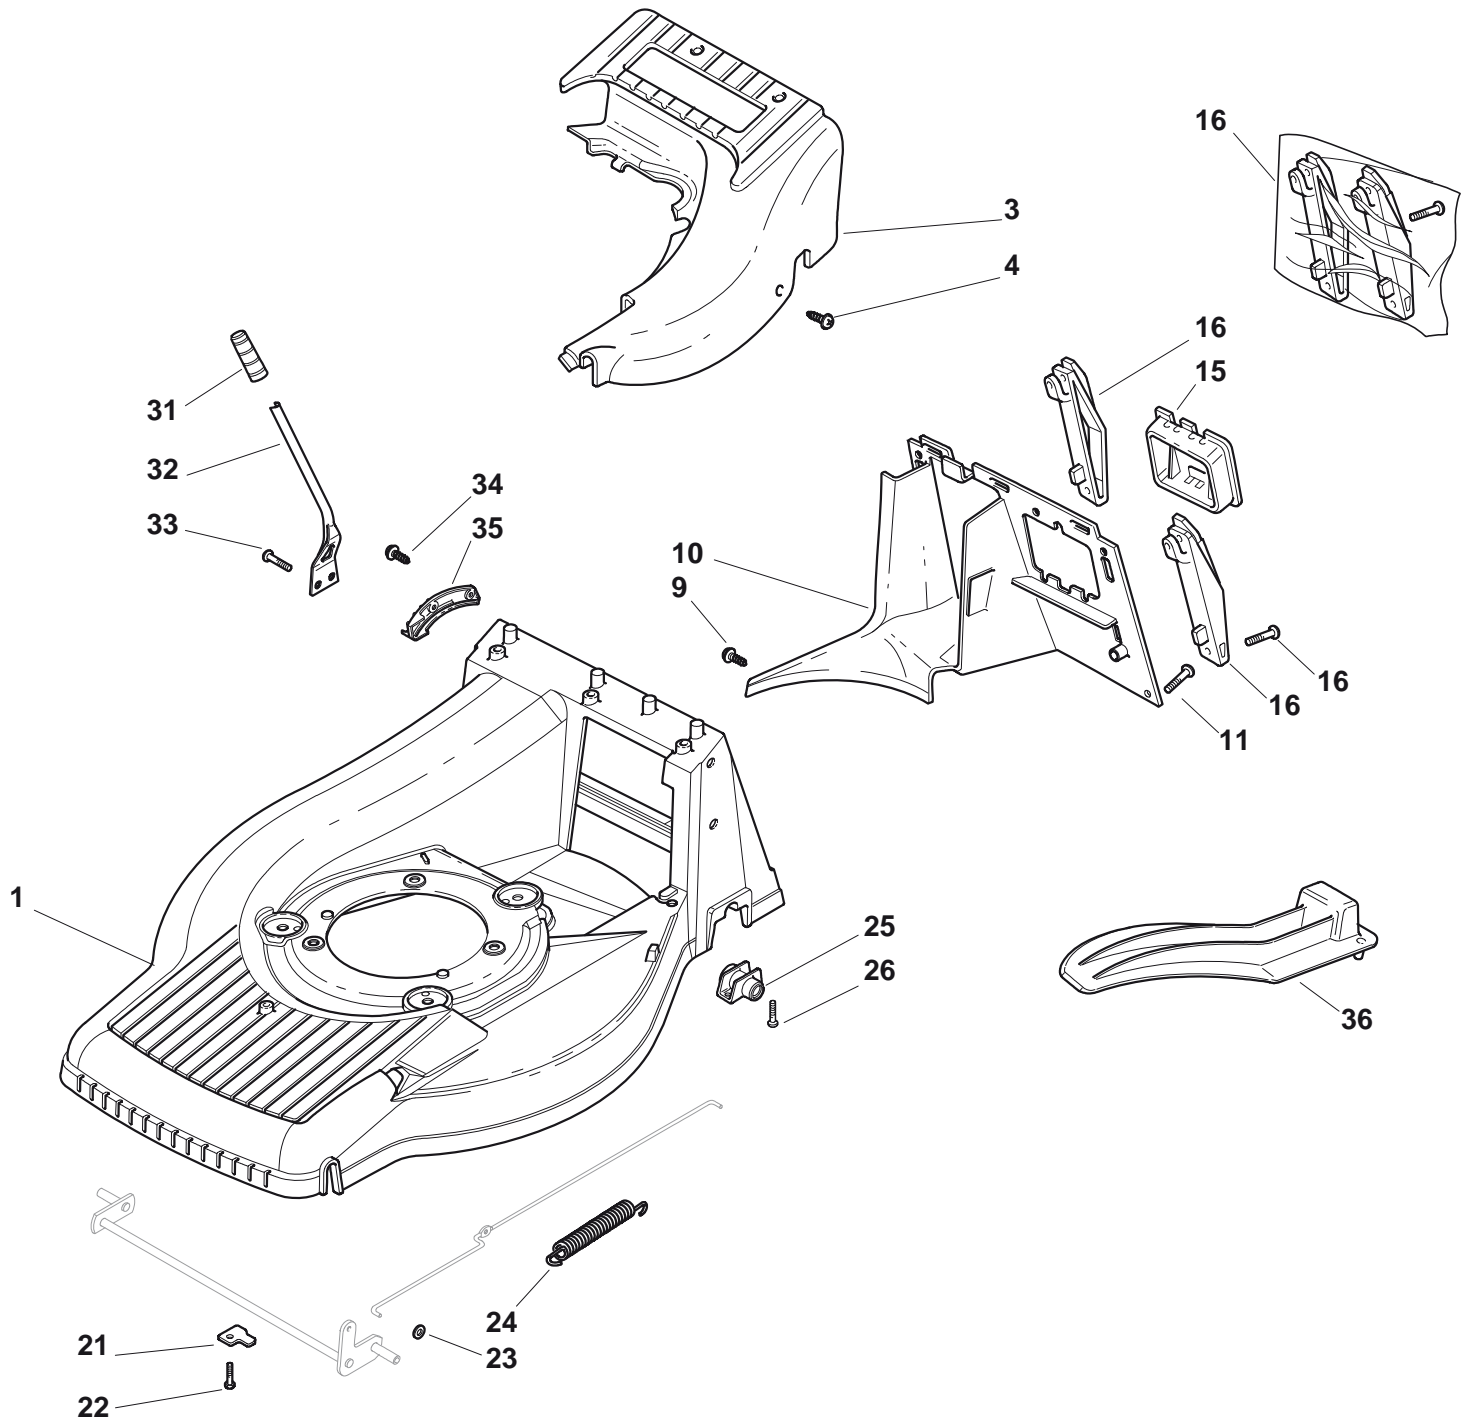

Genuine Spare Parts

www.stiga.com

TURBO 50 S RENTAL B Model Year 2011

- Use GLOBAL GARDEN PRODUCT Genuine Spare Parts specified in the parts list for repair and/or replacement.
- The contents described in the parts list may change due to improvement.
- The drawings of the spare parts are only indicative and might not represent the part in question exactly.
- The indications "right" - "left" - "front" - "rear" refer to the position of the operator when using the machine.
- When placing orders of parts for repair and/or replacement, make sure that the illustrated parts list is the one applying to the machine's year of manufacture, as shown on the identification plate attached to the machine.

TURBO 50 S RENTAL B

TURBO 50 S RENTAL B

Pos. Fig.	Antal Quantity	Art No Part No	Benämning	Description	Anmärkning Notes
1	1	81002657/0	Chassi-gul	Deck Yellow	
3	1	22060152/0	Skydd-gul	Protection, Yellow	
4	3	12728300/0	Skruv	Screw	
9	1	12728300/0	Skruv	Screw	
10	1	22108277/0	Ledplåt-bakre	Rear Conveyor Assy	
11	3	12735664/0	Skruv	Screw	
15	1	22109531/0	Kåpa	Cover	
16	1	81008658/1	Skruvsats	Outfit, Supports	
21	2	22545160/0	Trombocyt	Plate	
22	2	12735664/0	Skruv	Screw	
23	2	12604898/0	Låsring	Crown Fastener	
24	1	22446181/0	Fjäder	Spring	
25	2	22785153/0	Stöd	Support, Gear Box	
26	4	12735664/0	Skruv	Screw	
31	1	22399808/0	Knopp	Knob	
32	1	22321515/0	Höjdställningsspak	Lever, Height Adjustment	
33	2	12735661/0	Skruv	Screw	
34	2	12728300/0	Skruv	Screw	
35	1	22735563/0	Höjdställn.sektor	Sector, Height Adjustment	
36	1	22140231/0	Deflektor	Deflector	