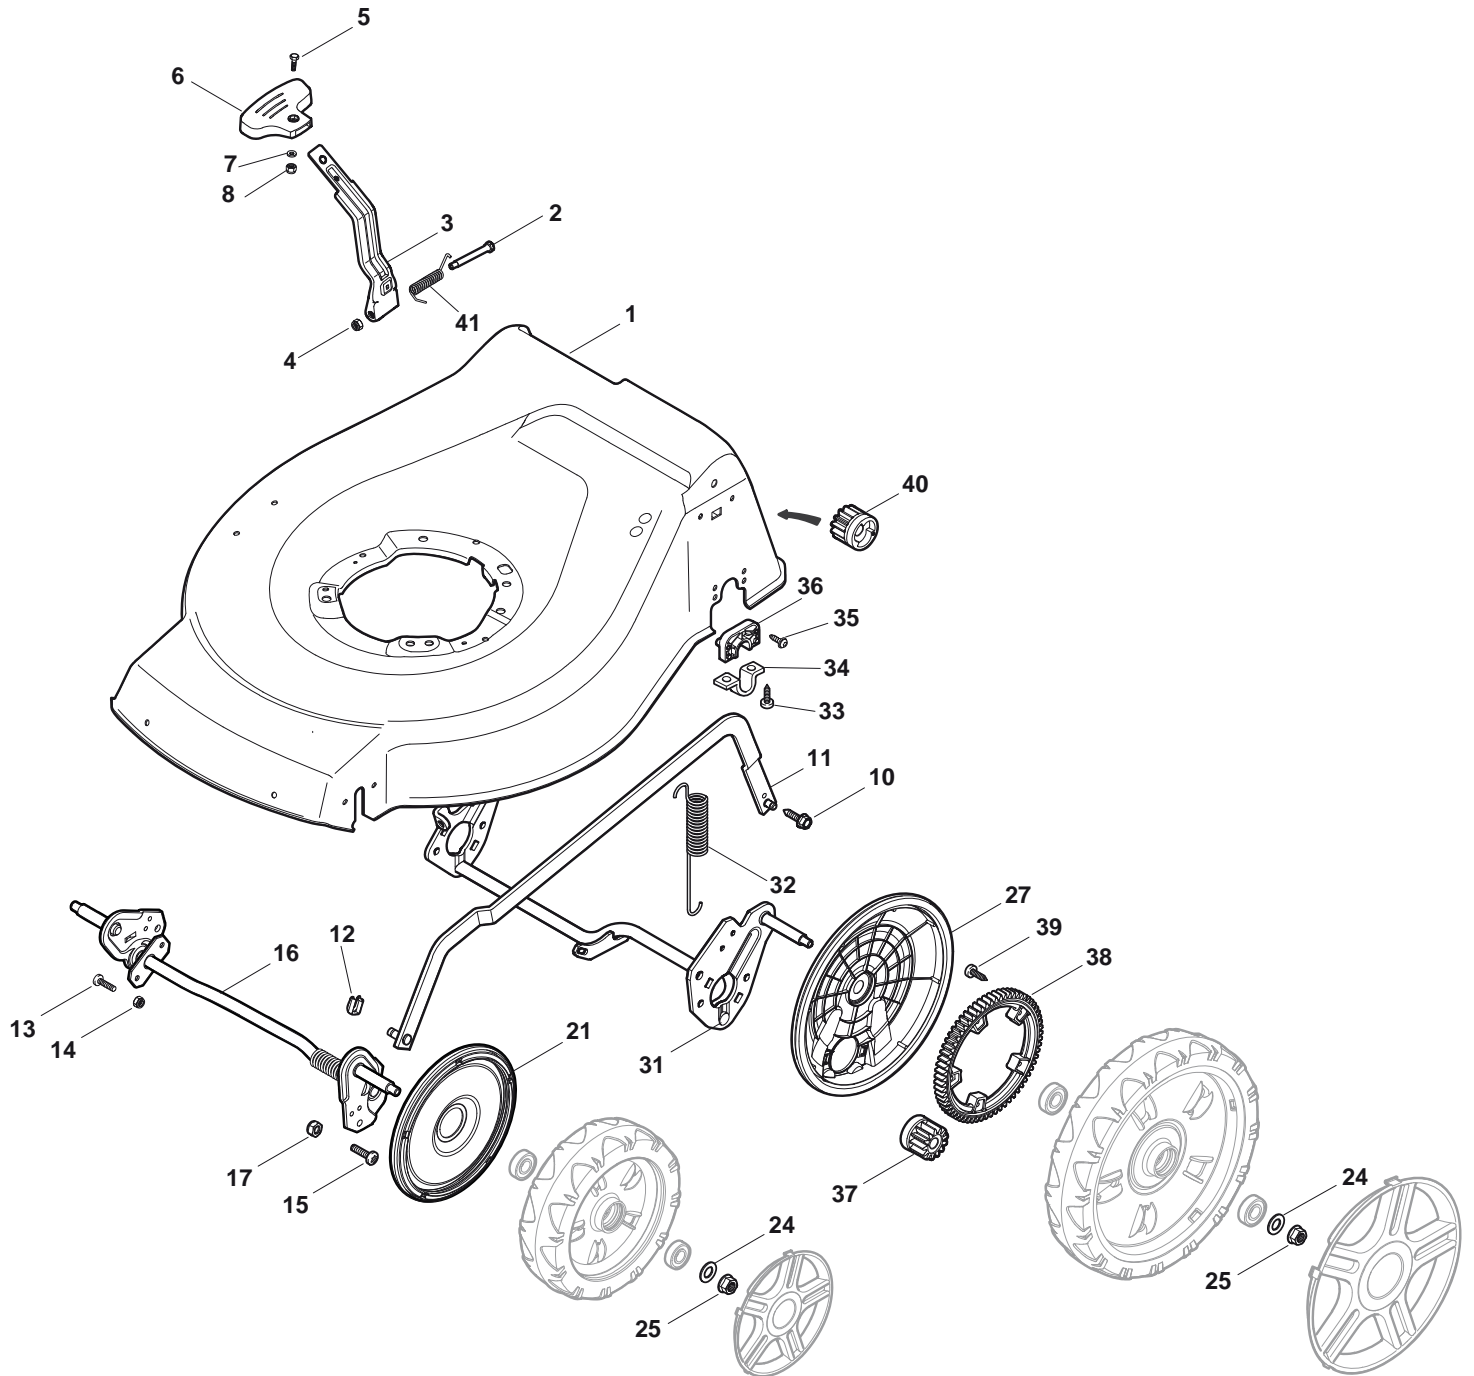

TURBO 53 S BW PLUS B

TURBO 53 S BW PLUS B

Pos. Fig.	Antal Quantity	Art No Part No	Benämning	Description	Anmärkning Notes
1	1	381003915/0	Chassi-gul	Deck Yellow	
2	1	122534131/0	Remstyrning	Pin	
3	1	381003398/0	Höjdinställningsspak	Lever, Height Adjustment	
4	1	12154510/0	Mutter	Nut	
5	1	12788512/0	Skruv	Screw	
6	1	322394503/0	Knopp	Knob	
7	1	12521310/0	Bricka	Washer	
8	1	12150000/0	Mutter	Nut	
10	1	122943013/0	Skruv	Screw	
11	1	381002032/0	Höjdinställn.stång	Rod, Height Adjustment	
12	1	112436051/0	Plåt	Plate	
13	3	112727803/0	Skruv	Screw	
14	3	12154510/0	Mutter	Nut	
15	1	112727801/0	Skruv	Screw	
16	1	381002887/1	Hjulaxel-fram	Axle, Front Wheels	
17	1	12154510/0	Mutter	Nut	
21	2	322600145/0	Hjulskydd	Protection, Wheel	
24	4	12521350/0	Bricka	Washer	
25	4	12155000/0	Mutter	Nut	
27	2	322600208/0	Hjulskydd	Protection, Wheel	
31	1	381302835/0	Hjulaxel-bakre	Axle, Rear Wheels	
32	1	122450460/0	Fjäder	Spring	
33	4	112728697/0	Skruv	Screw	
34	2	22545152/0	Plåt	Plate	
35	4	112728697/0	Skruv	Screw	
36	2	322785304/0	Fäste	Support	
37	1	122570134/0	Drev hö	Pinion L	
38	2	322120115/0	Ringdrev	Ring Gear	
39	6	112728706/0	Skruv	Screw	
40	1	122570133/0	Drev vä	Pinion R	
41	1	122446192/0	Fjäder	Spring