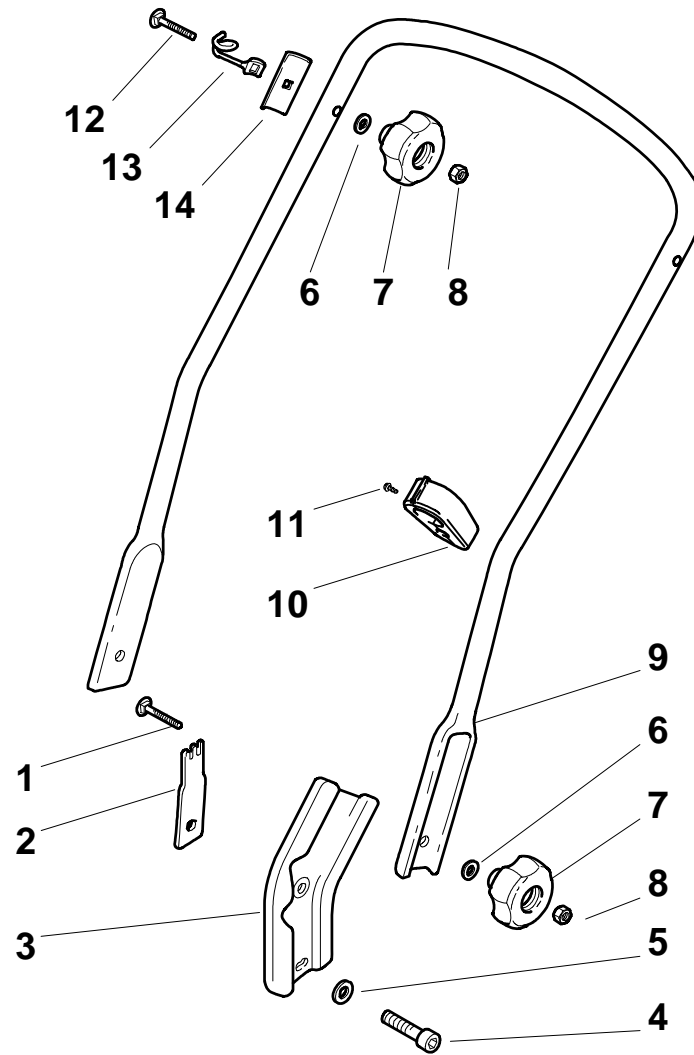

TURBO 55 4S RENTAL - Model Year 2010

Pos. Fig.	Antal Quantity	Art No Part No	Benämning	Description	Anmärkning Notes
1	2	12820655/0	Skruv	Screw	
2	1	22551635/0	Platta	Plate For Handle	
3	2	22778405/0	Styrfäste	Support	
4	2	12760515/0	Skruv	Screw	
5	2	12521350/0	Bricka	Washer	
6	4	12521350/0	Bricka	Washer	
6	1	81002239/0	Uppsamlingsäck	Box, Fabric	
7	4	22399810/0	Låsrott	Knob	
8	4	12361005/0	Mutter	Nut	
9	1	81006613/0	Styre-underdel	Handle, Lower Part	
10	1	22192001/0	Kabelhållare	Anchor Clamp	
11	1	12728691/0	Skruv	Screw	
12	2	12820655/0	Skruv	Screw	
13	1	22430311/0	Ögla	Guide Spring	
14	2	22545137/0	Förstärkning	Plate For Handle Fastening