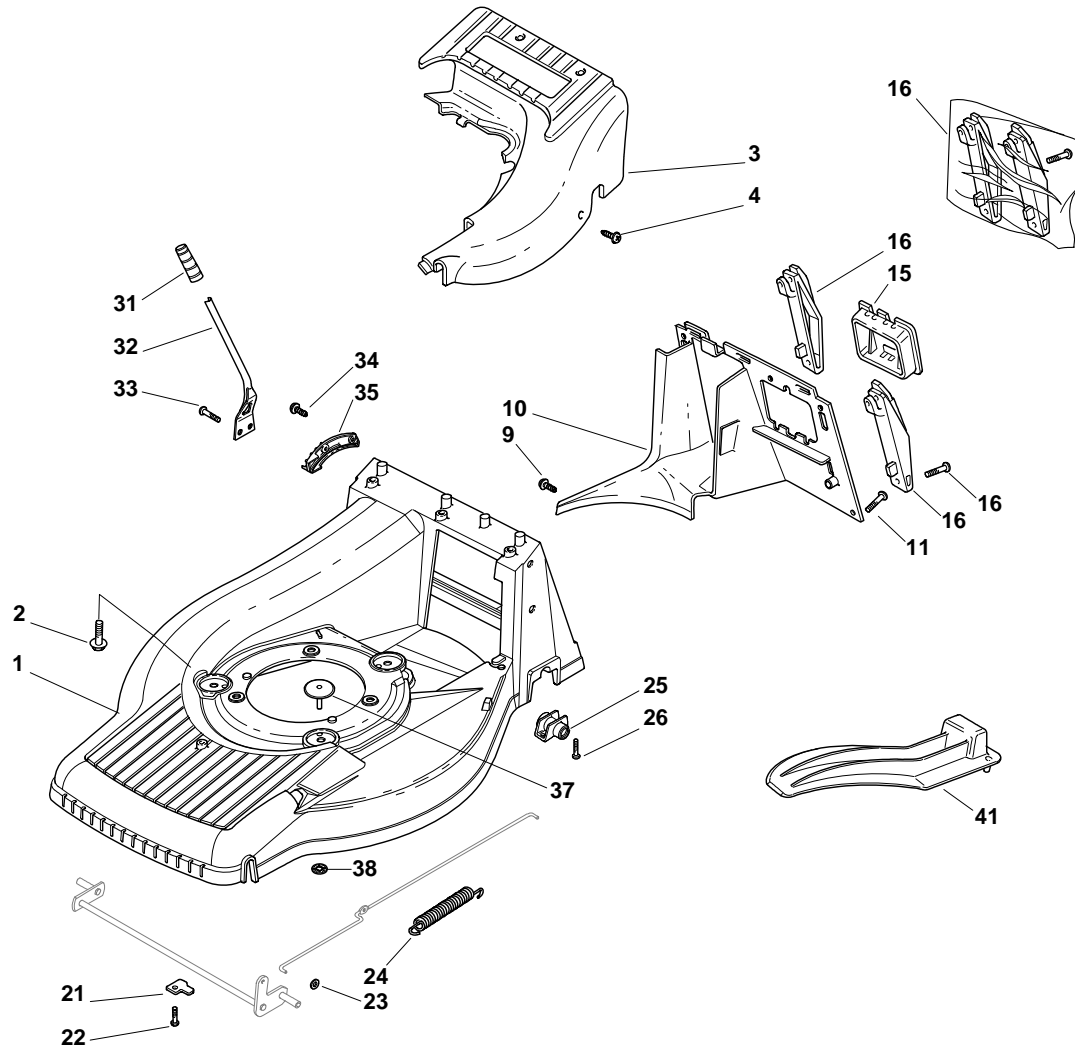

Pos. Fig.	Antal Quantity	Art No Part No	Benämning	Description	Anmärkning Notes
1	1	81003753/0	Chassi	Deck Yellow	554
2	3	112735108/1	Skruv	Screw	
3	1	22060169/0	Skydd	Case	554 Avs
4	3	12728300/0	Skruv	Screw	
9	1	12728300/0	Skruv	Screw	
10	1	22108277/0	Bakstam	Rear Conveyor Assy	504 - 554
11	3	12735664/0	Skruv	Screw	
15	1	22109531/0	Lock	Cover	
16	1	81008658/1	Skruvsats	Outfit, Supports	
21	2	22545160/0	Överfall	Plate	
22	2	12735664/0	Skruv	Screw	
23	2	12604898/0	Låsbricka	Crown Fastener	
24	1	22446181/0	Fjäder	Spring	
25	2	22785153/0	Bussning	Support, Gear Box	
26	4	12735664/0	Skruv	Screw	
31	1	22399808/0	Handtag	Knob	
32	1	22321515/0	Höjdinst.spak	Lever, Height Adjustment	
33	2	12735661/0	Skruv	Screw	
34	2	12728300/0	Skruv	Screw	
35	1	22735563/0	Höjdinst.sektor	Sector, Height Adjustment	
37	1	22820055/0	Plugg-gul	Cap	554 Avs
38	1	12604899/0	Låsbricka	Crown Fastener	554 Avs
41	1	22140232/0	Mulchplugg	Deflector