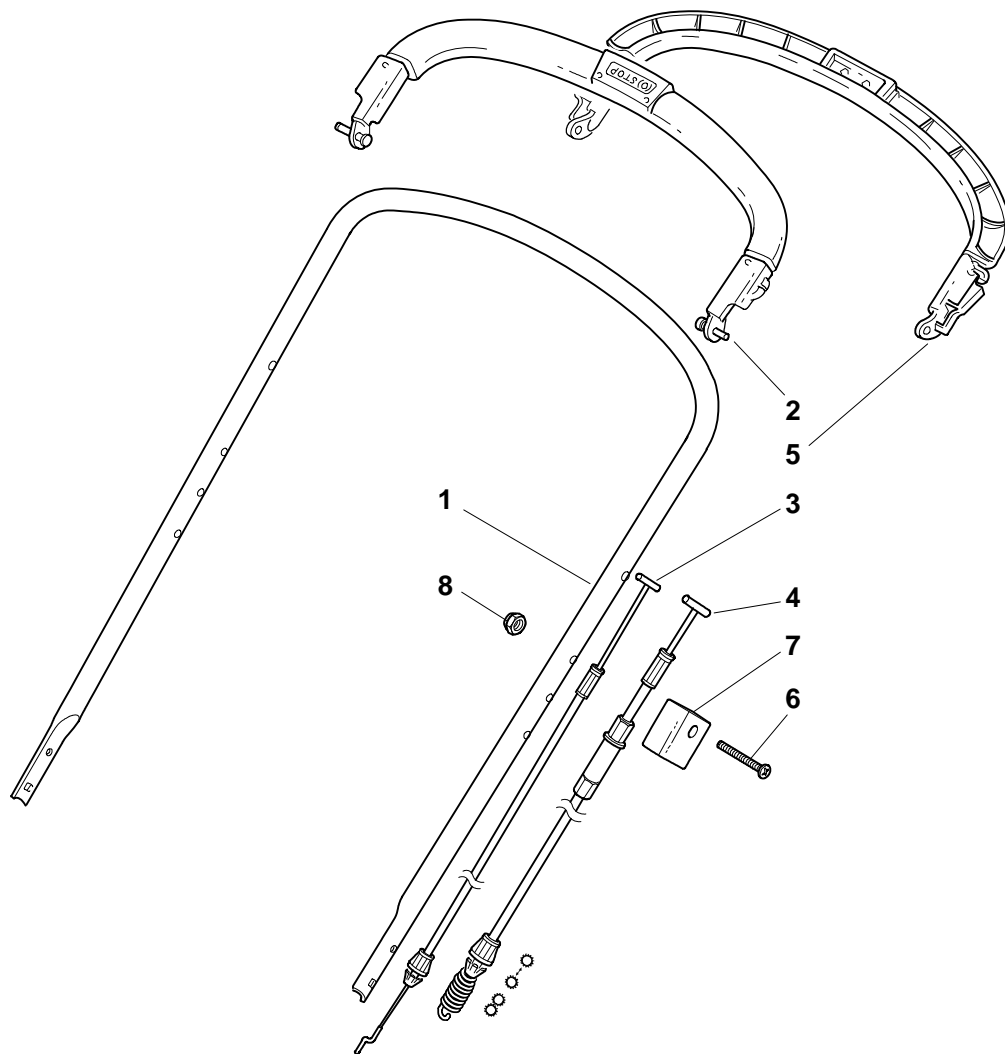

Pos. Fig.	Antal Quantity	Art No Part No	Benämning	Description	Anmärkning Notes
1	1	81006632/1	Styre-överdel	Handle, Upper Part	504 - 554
2	1	81003298/1	Reglagebygel	Lever, Engine Brake	
3	1	81000692/0	Motorbromswire	Cable, Thread Motor Brake	
4	1	81000697/0	Kopplingswire	Cable, Rear Drive	
5	1	81003297/1	Reglagebygel-drivning	Driving Lever	
6	1	12727783/0	Skruv	Screw	
7	1	22551640/0	Wirefäste	Plate	
8	1	12154510/0	Mutter	Nut