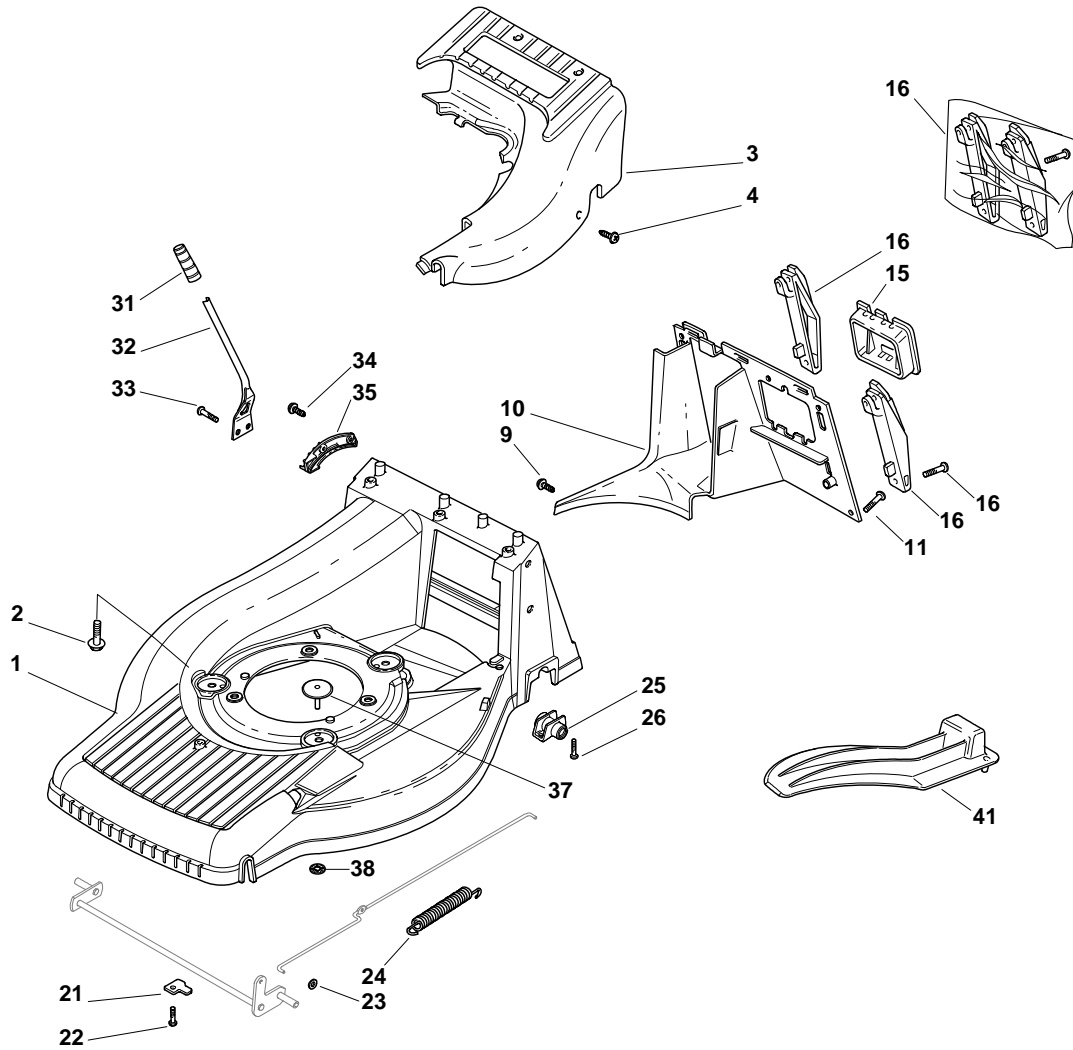

Genuine Spare Parts

www.stiga.com

TURBO 55 4S RENTAL B Model Year 2010

- Use GLOBAL GARDEN PRODUCT Genuine Spare Parts specified in the parts list for repair and/or replacement.
- The contents described in the parts list may change due to improvement.
- The drawings of the spare parts are only indicative and might not represent the part in question exactly.
- The indications "right" - "left" - "front" - "rear" refer to the position of the operator when using the machine.
- When placing orders of parts for repair and/or replacement, make sure that the illustrated parts list is the one applying to the machine's year of manufacture, as shown on the identification plate attached to the machine.

Pos. Fig.	Antal Quantity	Art No Part No	Benämning	Description	Anmärkning Notes
1	1	81003753/0	Chassi	Deck Yellow	554
2	3	112735108/1	Skruv	Screw	
3	1	22060169/0	Skydd	Case	554 Avs
4	3	12728300/0	Skruv	Screw	
9	1	12728300/0	Skruv	Screw	
10	1	22108277/0	Bakstam	Rear Conveyor Assy	504 - 554
11	3	12735664/0	Skruv	Screw	
15	1	22109531/0	Lock	Cover	
16	1	81008658/1	Skruvsats	Outfit, Supports	
21	2	22545160/0	Överfall	Plate	
22	2	12735664/0	Skruv	Screw	
23	2	12604898/0	Låsbricka	Crown Fastener	
24	1	22446181/0	Fjäder	Spring	
25	2	22785153/0	Bussning	Support, Gear Box	
26	4	12735664/0	Skruv	Screw	
31	1	22399808/0	Handtag	Knob	
32	1	22321515/0	Höjdinst.spak	Lever, Height Adjustment	
33	2	12735661/0	Skruv	Screw	
34	2	12728300/0	Skruv	Screw	
35	1	22735563/0	Höjdinst.sektor	Sector, Height Adjustment	
37	1	22820055/0	Plugg-gul	Cap	554 Avs
38	1	12604899/0	Låsbricka	Crown Fastener	554 Avs
41	1	22140232/0	Mulchplugg	Deflector	