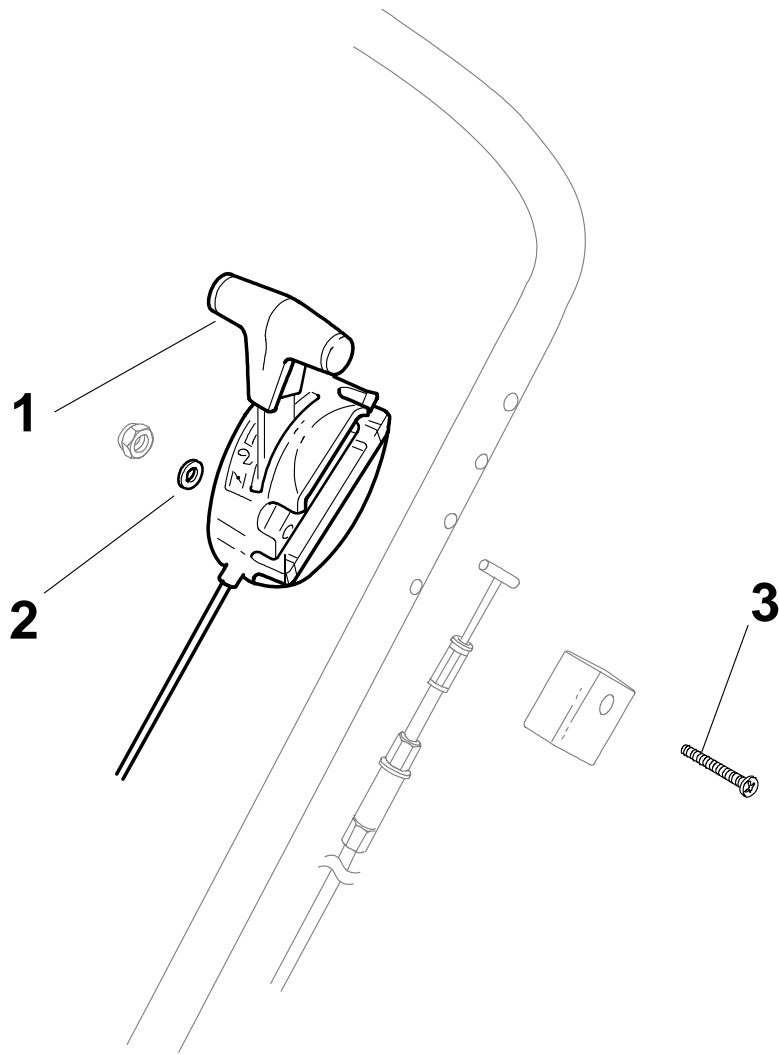

Pos. Fig.	Antal Quantity	Art No Part No	Benämning	Description	Anmärkning Notes
1	1	81007132/0	Gaswire	Cable, Trottle	
2	1	12523040/0	Bricka	Washer	
3	1	12727787/0	Skruv	Screw