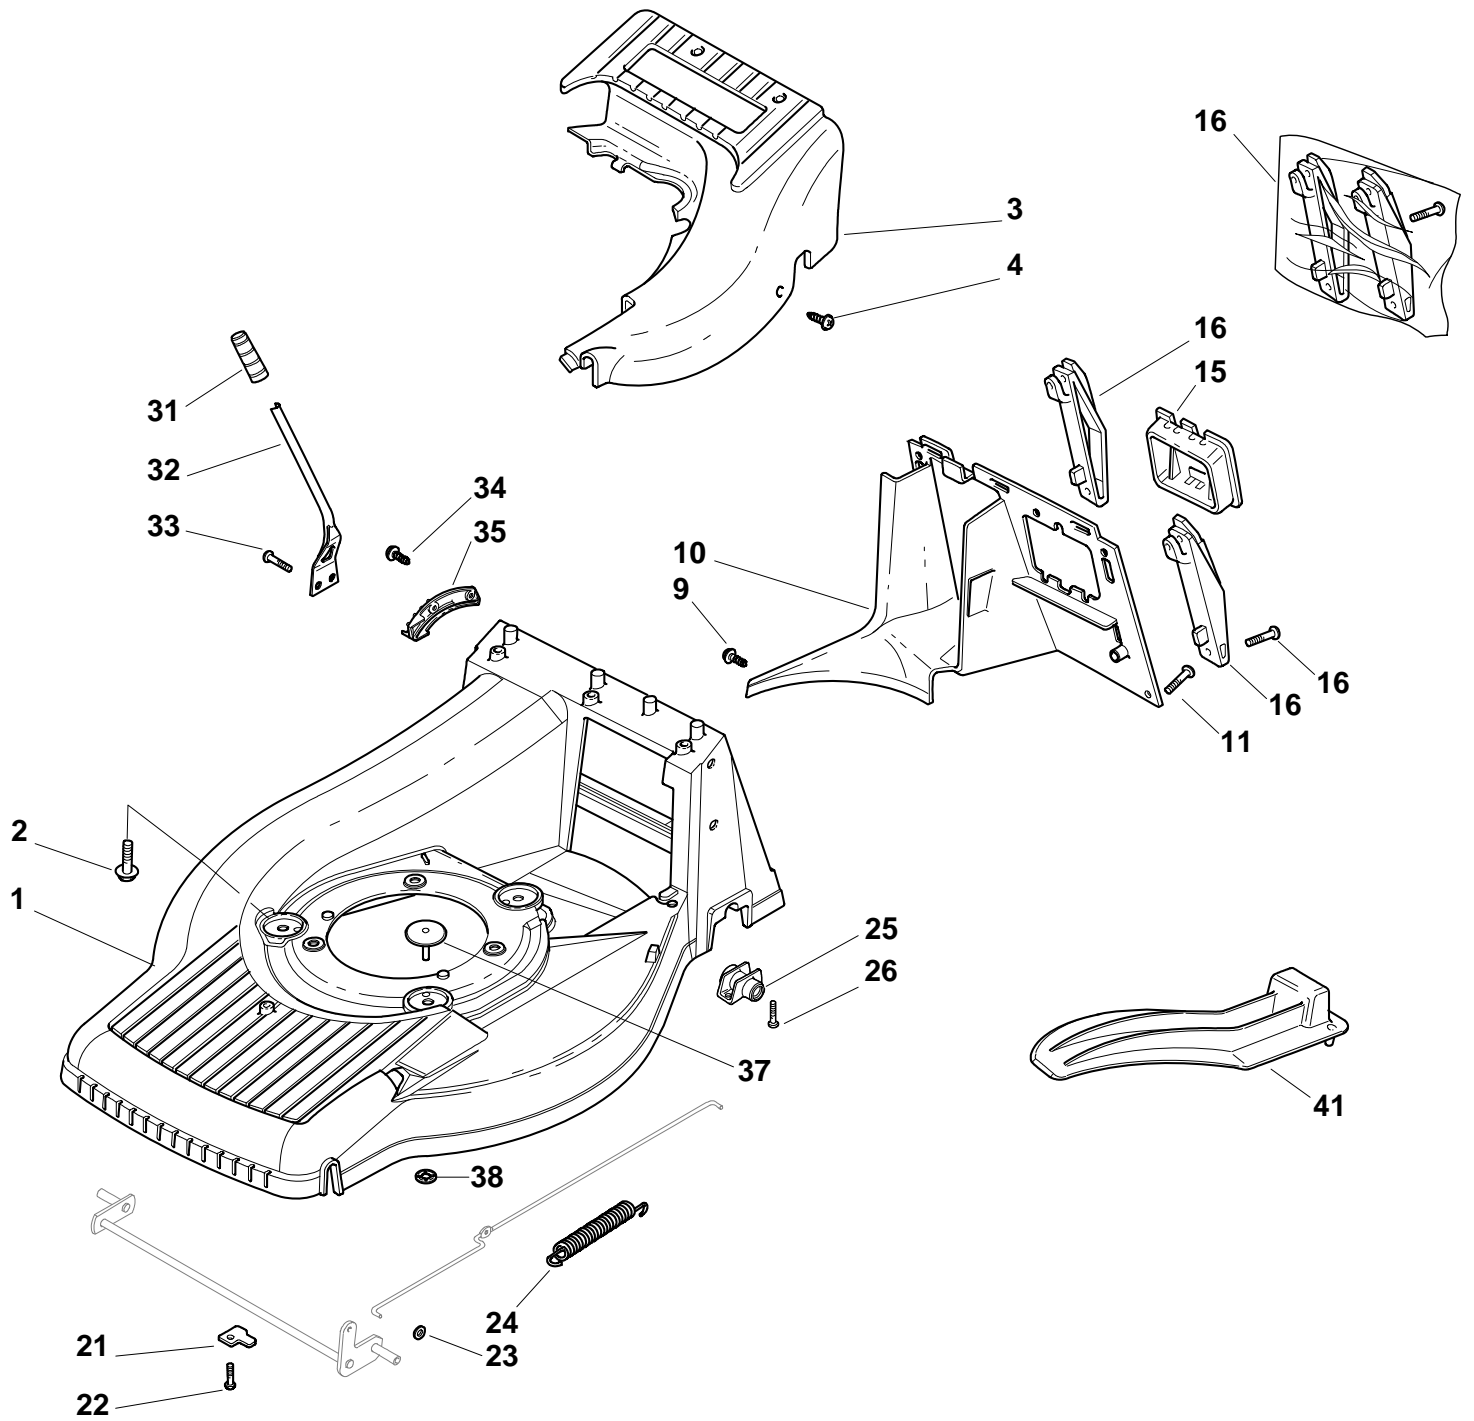

Genuine Spare Parts

www.stiga.com

TURBO 55 SE RENTAL B Model Year 2010

- Use GLOBAL GARDEN PRODUCT Genuine Spare Parts specified in the parts list for repair and/or replacement.
- The contents described in the parts list may change due to improvement.
- The drawings of the spare parts are only indicative and might not represent the part in question exactly.
- The indications "right" - "left" - "front" - "rear" refer to the position of the operator when using the machine.
- When placing orders of parts for repair and/or replacement, make sure that the illustrated parts list is the one applying to the machine's year of manufacture, as shown on the identification plate attached to the machine.

TURBO 55 SE RENTAL B - Model Year 2010

Pos. Fig.	Antal Quantity	Art No Part No	Benämning	Description	Anmärkning Notes
1	1	81003753/0	Chassi	Deck Yellow	554
2	3	112735108/1	Skruv	Screw	
3	1	22060169/0		Case	554 Avs
4	3	12728300/0	Skruv	Screw	
9	1	12728300/0	Skruv	Screw	
10	1	22108277/0	Bakstam	Rear Conveyor Assy	504 - 554
11	3	12735664/0	Skruv	Screw	
15	1	22109531/0	Lock	Cover	
16	1	81008658/1	Skruvsats	Outfit, Supports	
21	2	22545160/0	Överfall	Plate	
22	2	12735664/0	Skruv	Screw	
23	2	12604898/0	Låsbricka	Crown Fastener	
24	1	22446181/0	Fjäder	Spring	
25	2	22785153/0	Bussning	Support, Gear Box	
26	4	12735664/0	Skruv	Screw	
31	1	22399808/0	Handtag	Knob	
32	1	22321515/0	Höjdinst.spak	Lever, Height Adjustment	
33	2	12735661/0	Skruv	Screw	
34	2	12728300/0	Skruv	Screw	
35	1	22735563/0	Höjdinst.sektor	Sector, Height Adjustment	
37	1	22820055/0	Plugg-gul	Cap	554 Avs
38	1	12604899/0	Låsbricka	Crown Fastener	554 Avs
41	1	22140232/0	Mulchplugg	Deflector	