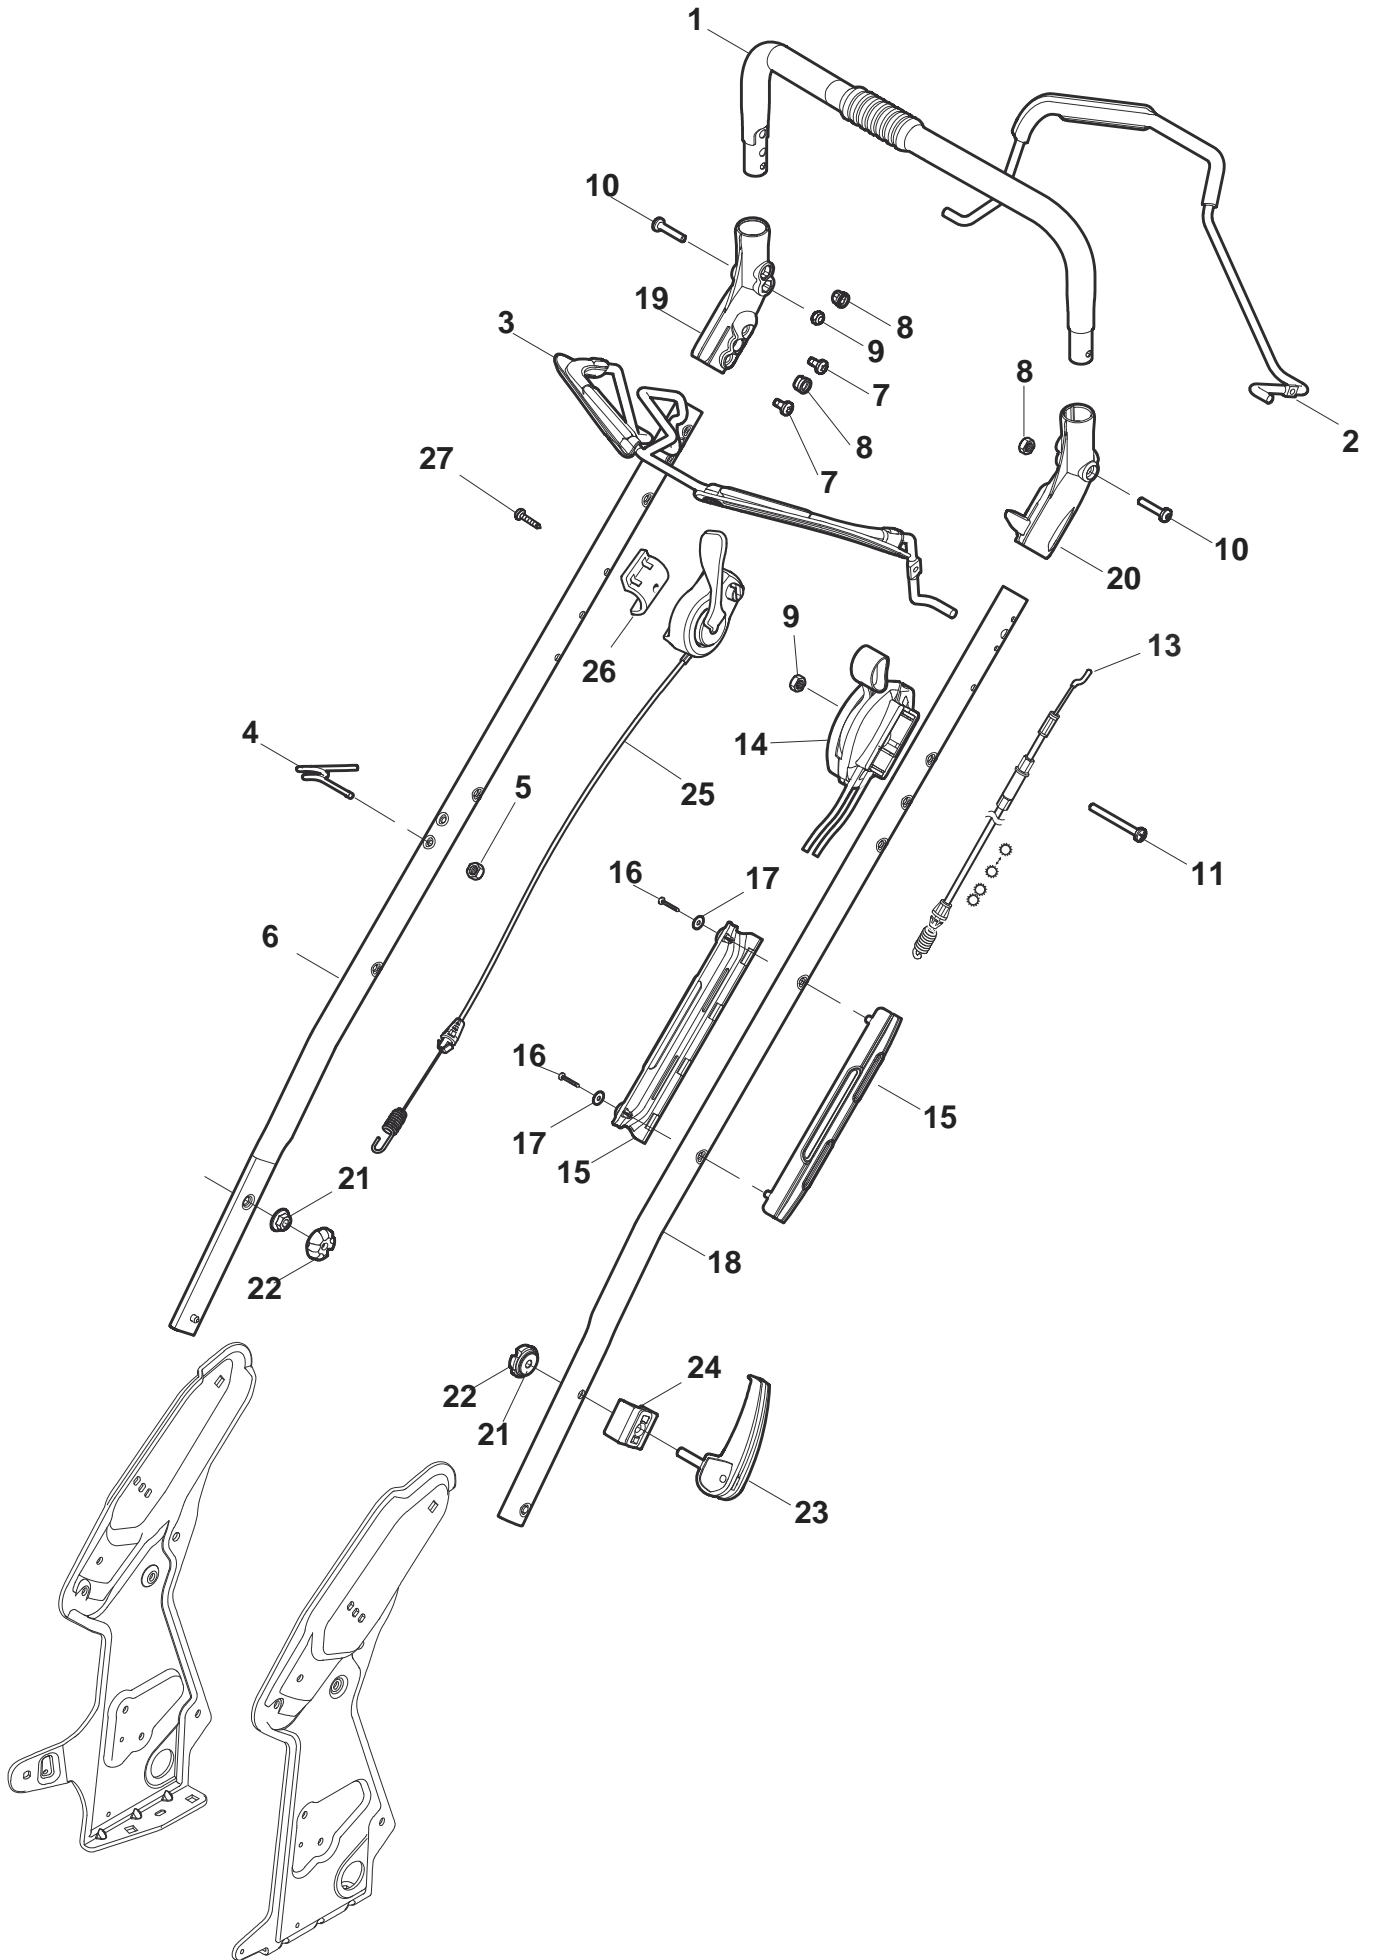

TURBO EXCEL 50 S B BBC - Model Year 2010

Pos. Fig.	Antal Quantity	Art No Part No	Benämning	Description	Anmärkning Notes
1	1	381006670/2	Handtag	Handgrip	
2	1	381003349/0	Reglagebygel-drivning	Lever, Driving	
3	1	381003346/0	Reglagebygel	Lever, Engine Brake	
4	1	22430309/0	Ögla	Guide Spring	
5	1	12154330/0	Mutter	Nut	
6	1	381006821/0	Styre-överdel vä	Handle Grey, R	
6	1	381006895/0	Styre-överdel vä	Handle Black, R	
7	4	112735662/1	Skruv	Screw	
8	3	322041967/0	Bussning	Bush	
9	3	12154510/0	Mutter	Nut	
10	2	112728721/0	Skruv	Screw	
11	1	12727786/0	Skruv	Screw	
13	1	381030067/0	Kopplingswire	Cable, Rear Drive	
14	1	181005506/1	Gaswire	Throttle Cable	
15	1	322806644/0	Skydd	Protection	
16	2	12727812/0	Skruv	Screw	
17	2	112523000/1	Bricka	Washer	
18	1	381006823/0	Styre-överdel hö	Handle Grey, L	
18	1	381006897/0	Styre-överdel hö	Handle Black, L	
19	1	322488301/0	Stöd	Support	
20	1	322488303/0	Stöd	Support	
21	2	112154220/0	Mutter	Nut	
22	2	322399835/0	Knopp	Knob	
23	2	381003253/0	Knopp	Knob	
24	2	322680017/0	Stöd	Support	
25	1	381030064/0	Kabel koppling kontroll mekaniska	Cable, Mechanical Clutch	
26	1	322000020/0	Stöd	Support	
27	2	12727786/0	Skruv	Screw