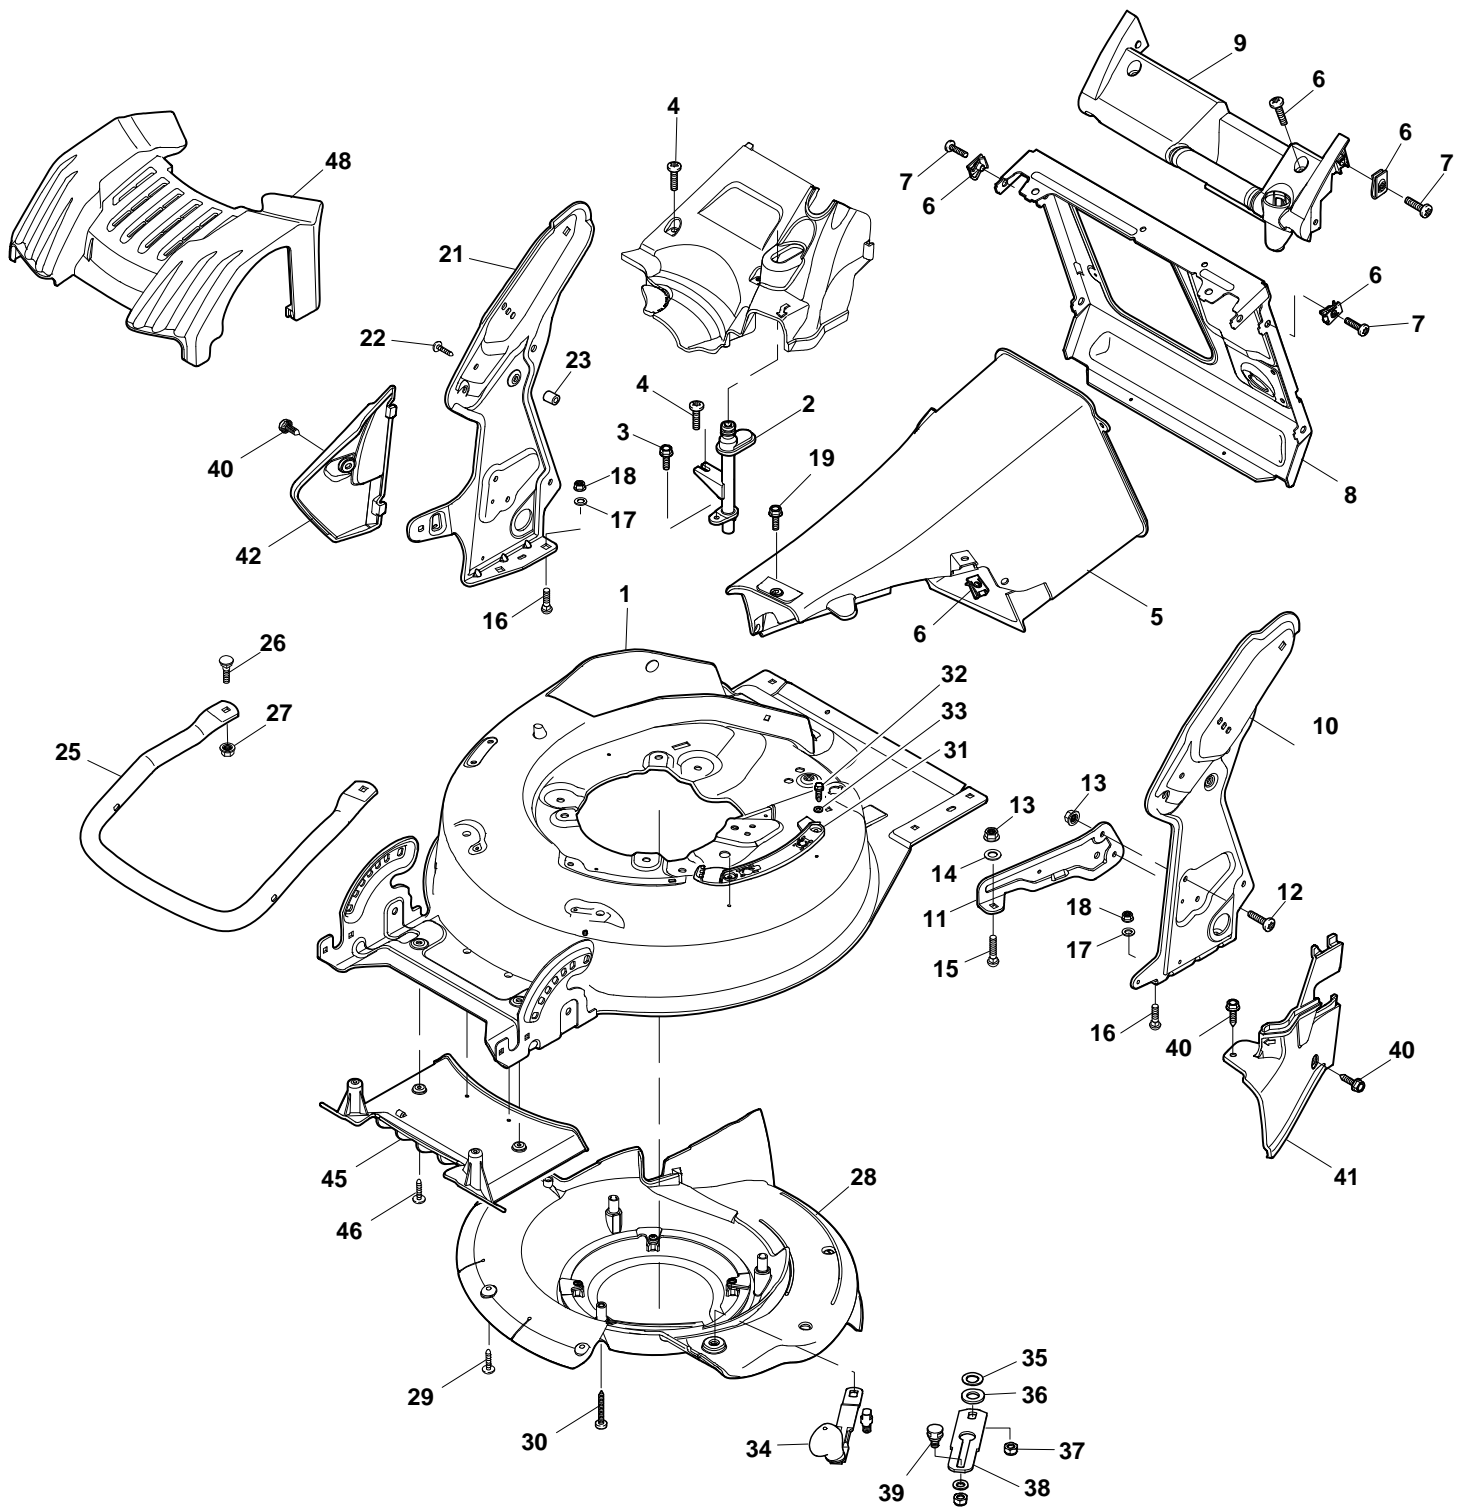

TURBO EXCEL 50 S B BBC - Model Year 2010

Pos. Fig.	Antal Quantity	Art No Part No	Benämning	Description	Anmärkning Notes
1	1	381003865/0	Chassi-gul	Deck Yellow	
2	1	322034001/1	Slanganslutning	Washing Connection	
3	5	125943004/0	Skruv	Screw	
4	2	112727802/0	Skruv	Screw	
5	1	322108297/0	Inmatningstratt	Conveyor Yellow	
6	12	112437507/0	Plåt	Plate	
7	8	112727802/0	Skruv	Screw	
8	1	381545321/1	Platta	Rear Plate	
8	1	381545323/1	Platta	Rear Plate	only TR-E
9	1	322785282/0	Stöd	Support	
10	1	381545333/0	Fäste-vä	Bracket, L	
11	1	322545191/0	Stöd	Support	
12	2	112727803/0	Skruv	Screw	
13	4	12154510/0	Mutter	Nut	
14	1	12521330/0	Bricka	Washer	
15	1	12815200/0	Skruv	Screw	
16	4	12818690/0	Skruv	Screw	
17	4	12521350/0	Bricka	Washer	
18	4	12155000/0	Mutter	Nut	
19	2	12729601/1	Skruv	Screw	
21	1	381545331/0	Fäste-hö	Bracket, R	
22	2	112735662/1	Skruv	Screw	
23	2	122534128/0	Pin	Pin	
25	2	381393701/1	Hjulskydd	Protection	
26	2	12815205/0	Skruv	Screw	
27	2	12154510/0	Mutter	Nut	
28	1	381102202/0	Skydd Mulching	Protection Mulching	
29	2	125943004/0	Skruv	Screw	
30	3	112735115/0	Skruv	Screw	
31	1	322500052/2	Glidblock	Shoe	
32	2	12731580/0	Skruv	Screw	
33	2	12521331/0	Bricka	Washer	
34	1	381003338/0	Arm	Lever	
35	1	21660100/0	Bricka	Washer	
36	1	12521370/0	Bricka	Washer	
37	1	12154210/0	Mutter	Nut	
38	1	322320009/0	Arm	Lever	
39	1	122042022/0	Bussning	Bush	
40	3	125943004/0	Skruv	Screw	
41	1	322109826/0	Skydd	Guard Black	
42	1	322109825/0	Skydd	Guard Black	
45	1	322500100/0	Air Intake Grill	Air Intake Grill	
46	6	112728706/0	Skruv	Screw	
48	1	322226138/0	Frontkåpa-svart	Mask, Black	
49	2	112727801/0	Skruv	Screw	
50	2	112815270/0	Skruv	Screw	
51	2	122671664/0	Distans	Spacer	
52	2	12540040/0	Bricka	Washer	
53	6	325160039/0	Distans	Spacer	
54	1	112794986/0	Skruv	Screw	
55	2	112727799/0	Skruv	Screw	
56	1	12521350/0	Bricka	Washer	
57	1	12155000/0	Mutter	Nut	
58	1	381608501/0	Trådbygel	Stiffening Lower