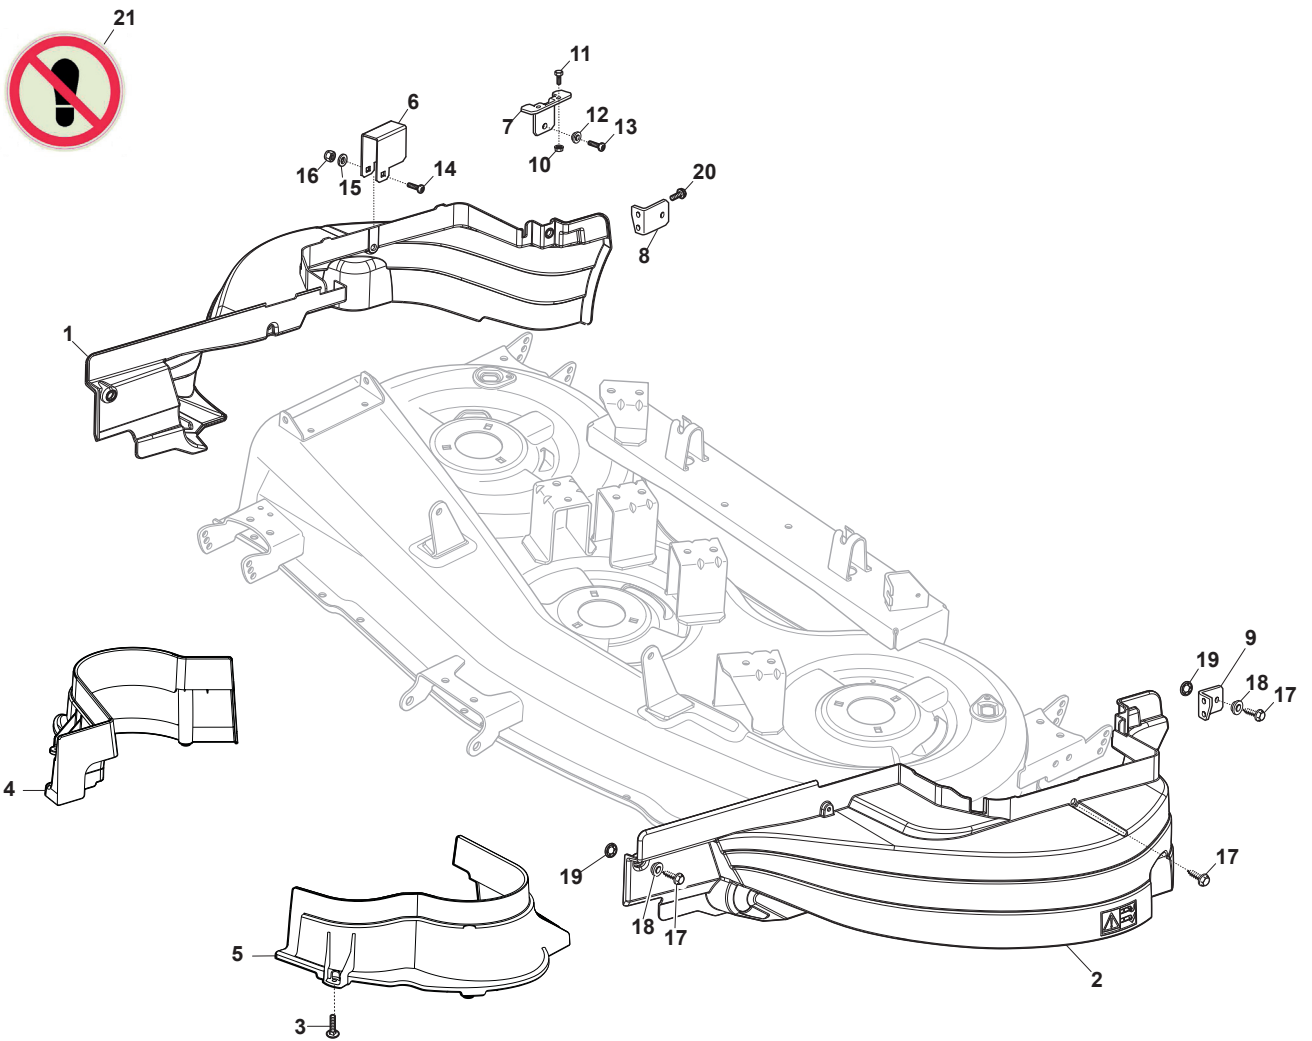

TU 118 HYDRO SD

Ride-on TC SD 108-118 cm Guards

Issue 12 - 2017

Fig.	Q.ty	Part No	Description	Notes
1	1	325060183/0	Right Housing	
2	1	325060184/0	Left Housing	
3	5	112815210/0	Screw	
4	1	325060181/0	Right Housing	
5	1	325060182/0	Left Housing	
6	2	325774267/0	Clamp	
7	2	325774423/0	Clamp	
8	1	325774425/0	Clamp	
9	1	325774421/0	Clamp	
10	2	112154330/0	Nut	
11	2	112788910/0	Screw	
12	2	325160039/0	Spacer	
13	2	112734995/0	Screw	
14	2	112815255/0	Cup Square Bolt M6X20	
15	11	112521330/0	Washer	
16	4	112154510/0	Nut	
17	5	125943014/0	Screw	
18	4	325670008/1	Washer	
19	4	112604899/0	Crown Fastener	
20	2	112729601/1	Screw	
21	1	114368431/0	Safety Label