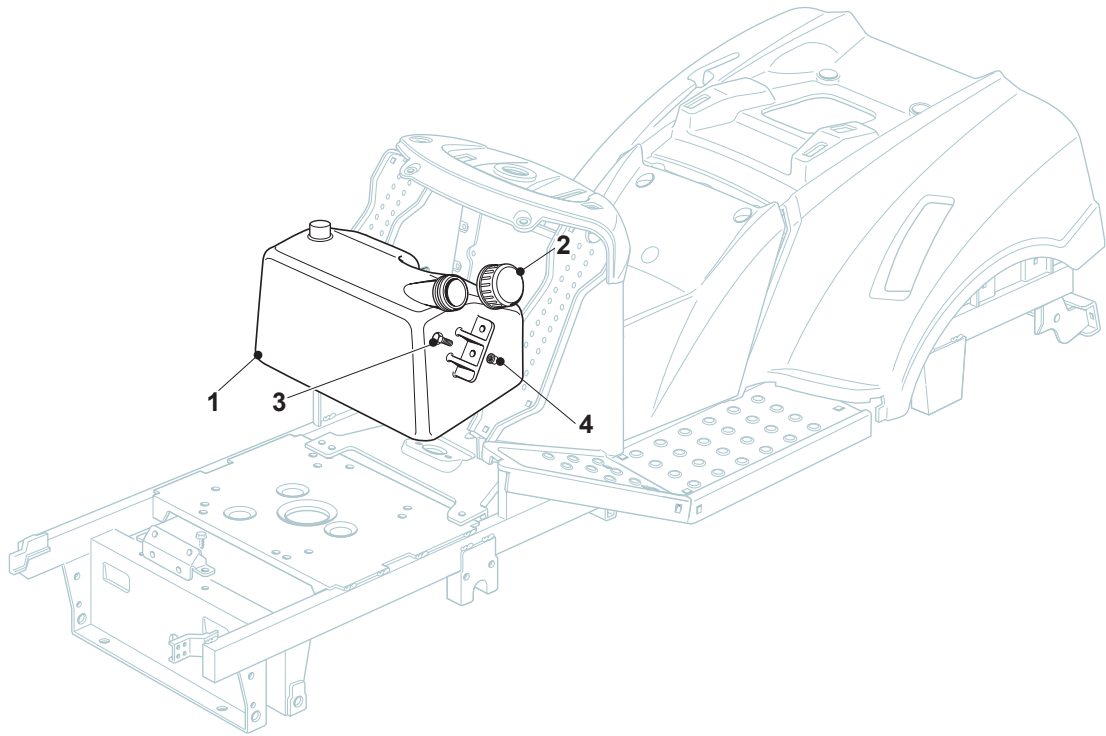

TU 118 HYDRO SD

Ride-on TC SD 108-118 cm **Front Fuel Tank - 7Lt**

Issue 12 - 2017

Fig.	Q.ty	Part No	Description	Notes
1	1	125735110/3	Tank	
2	1	125795000/1	Fuel Cap	
3	2	112788910/0	Screw	
4	2	112500092/0	Rivet