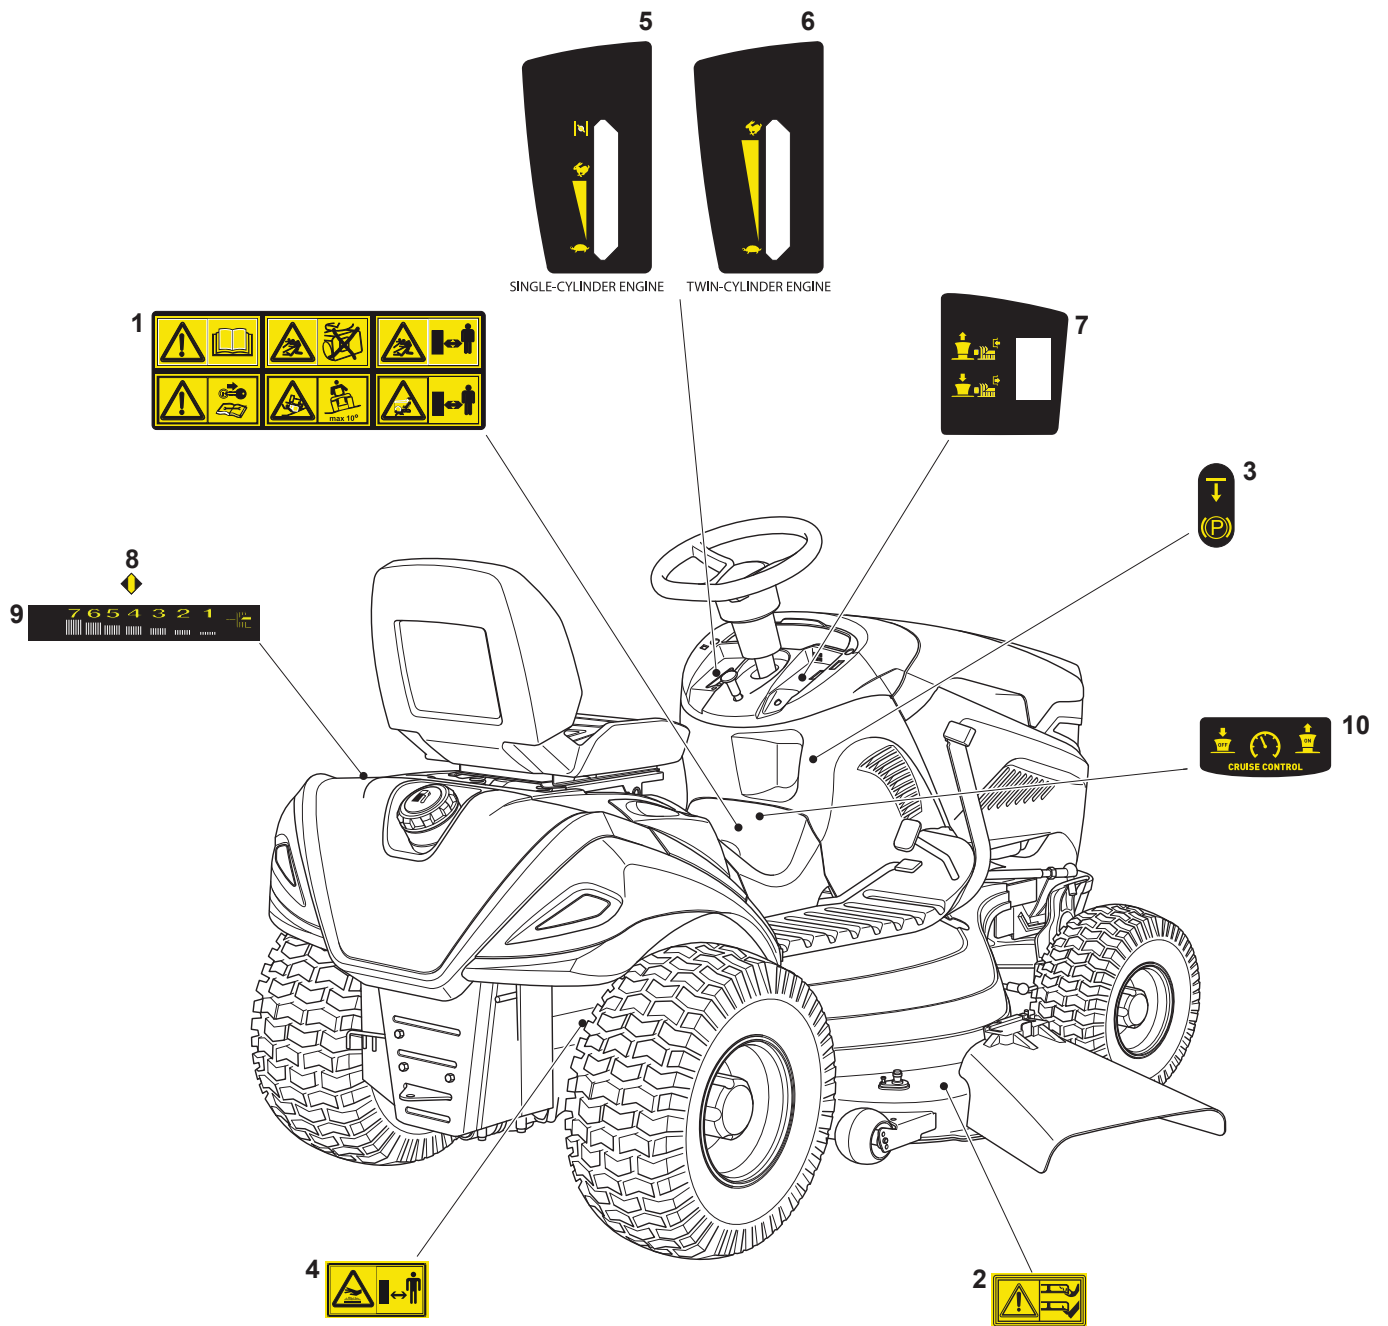

TU 118 HYDRO SD

Ride-on TC SD 108-118 cm Safety Labels

Issue 12 - 2017

Fig.	Q.ty	Part No	Description	Notes
1	1	114361553/1	Label	
2	2	114367751/0	Cutting Deck Danger Label	
3	1	114357526/1	Label	
4	1	114364961/3	Label	
5	1	114360716/0	Label	
6	1	114360717/0	Label	
7	1	114360715/2	Label	
8	1	114357913/0	Label	
9	1	114357905/1	Left Cutting Deck Label	
10	1	114365612/0	Label