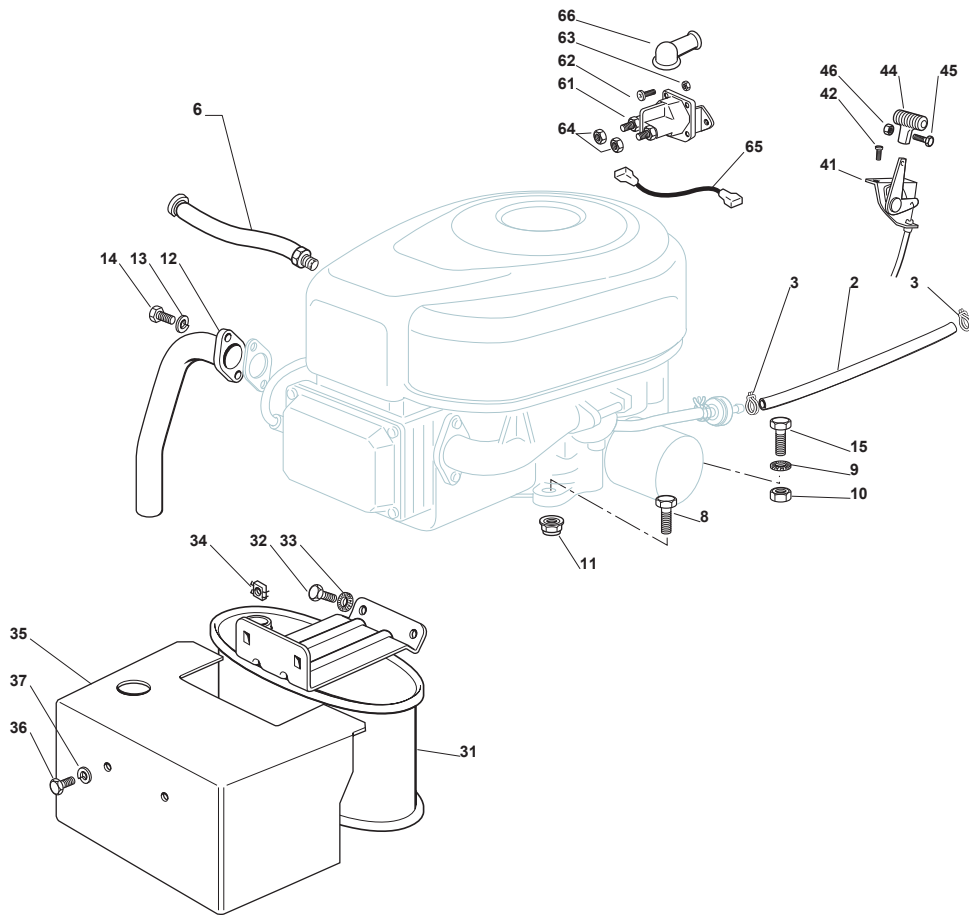

Fig.	Q.ty	Part No	Description	Notes
70	1	125033091/0	Rod	
71	1	124487995/0	Cotter Pin	
72	1	125430232/0	Spring	
73	1	325605002/0	Button	
74	1	112726389/0	Screw	
75	1	112290800/0	Nut	
76	1	325060050/0	Cam	
77	1	112789100/0	Screw	
78	2	112154330/0	Nut	
79	2	325755071/0	Angle Bracket	
80	1	325785479/0	Micro Switch Bracket	
81	2	112791011/0	Screw	
82	2	112292102/0	Nut	
83	1	119410614/0	Microswitch	

TU 118 HYDRO SD

Ride-on TC SD 108-118 cm Engine - B&S 10.5 - 11.5 - 12.5 - 13.5 Hp

Issue 12 - 2017

Fig.	Q.ty	Part No	Description	Notes
2	1	325869016/1	Connecting Tube	
3	2	118375051/1	Fair Led	
4	1	118738224/0	Exhaust Conn. Tube	
5	2	112583500/0	Grower	
6	2	112735530/0	Screw	
7	1	112691115/0	Screw	
8	1	112540260/0	Grower	
9	1	112154210/0	Nut	
12	1	1134-5827-01	Oil Drain Assy	
14	2	112793102/0	Screw	
15	2	112540260/0	Grower	
16	1	182750010/0	Muffler	
17	2	112360425/0	Nut	
18	1	382598009/2	Muffler Protection	
19	2	112792611/0	Screw	
20	2	112583500/0	Grower	
24	3	112154210/0	Nut	
25	3	112691100/0	Screw	
41	1	182000200/1	Throttle Cable	
42	2	125943012/0	Screw	
44	1	325592000/1	Knob	
45	1	112726388/0	Screw	
46	1	112290800/0	Nut	
61	1	118736113/0	Starter Relay	
62	2	112791011/0	Screw	
63	2	112292102/0	Nut	
64	2	9743-5121-32	Nut	
65	1	125065017/0	Cable	
66	1	118564861/1	Protection	