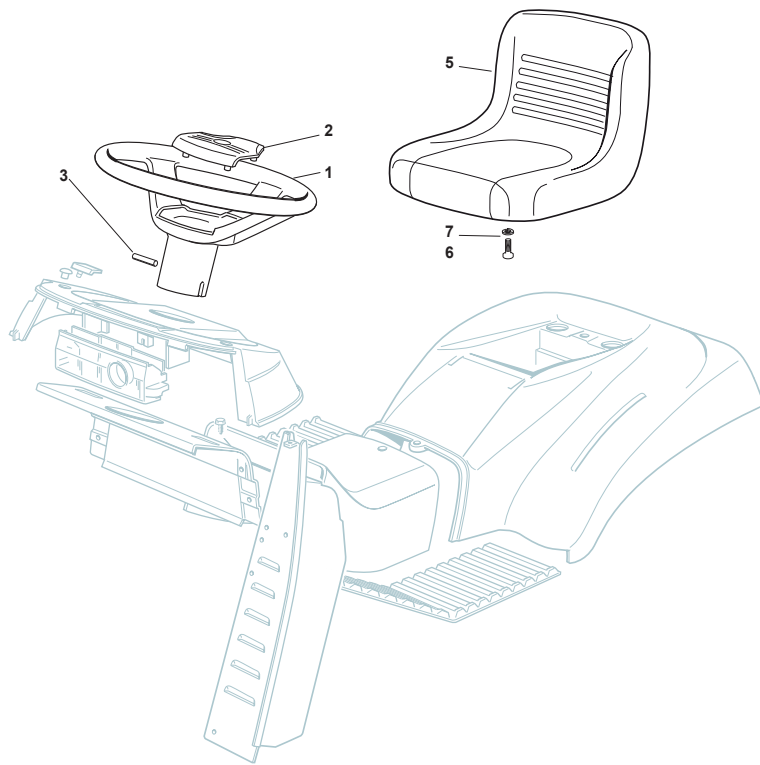

TU 118 HYDRO SD

Ride-on TC SD 108-118 cm Seat & Steering Wheel

Issue 12 - 2017

Fig.	Q.ty	Part No	Description	Notes
1	1	125961217/1	Coated Steering Wheel Black	
2	1	325580500/0	Cap	
3	1	112620250/0	Pin	
5	1	125722467/1	Seat	
6	4	112793102/0	Screw	
7	4	112583500/0	Grower