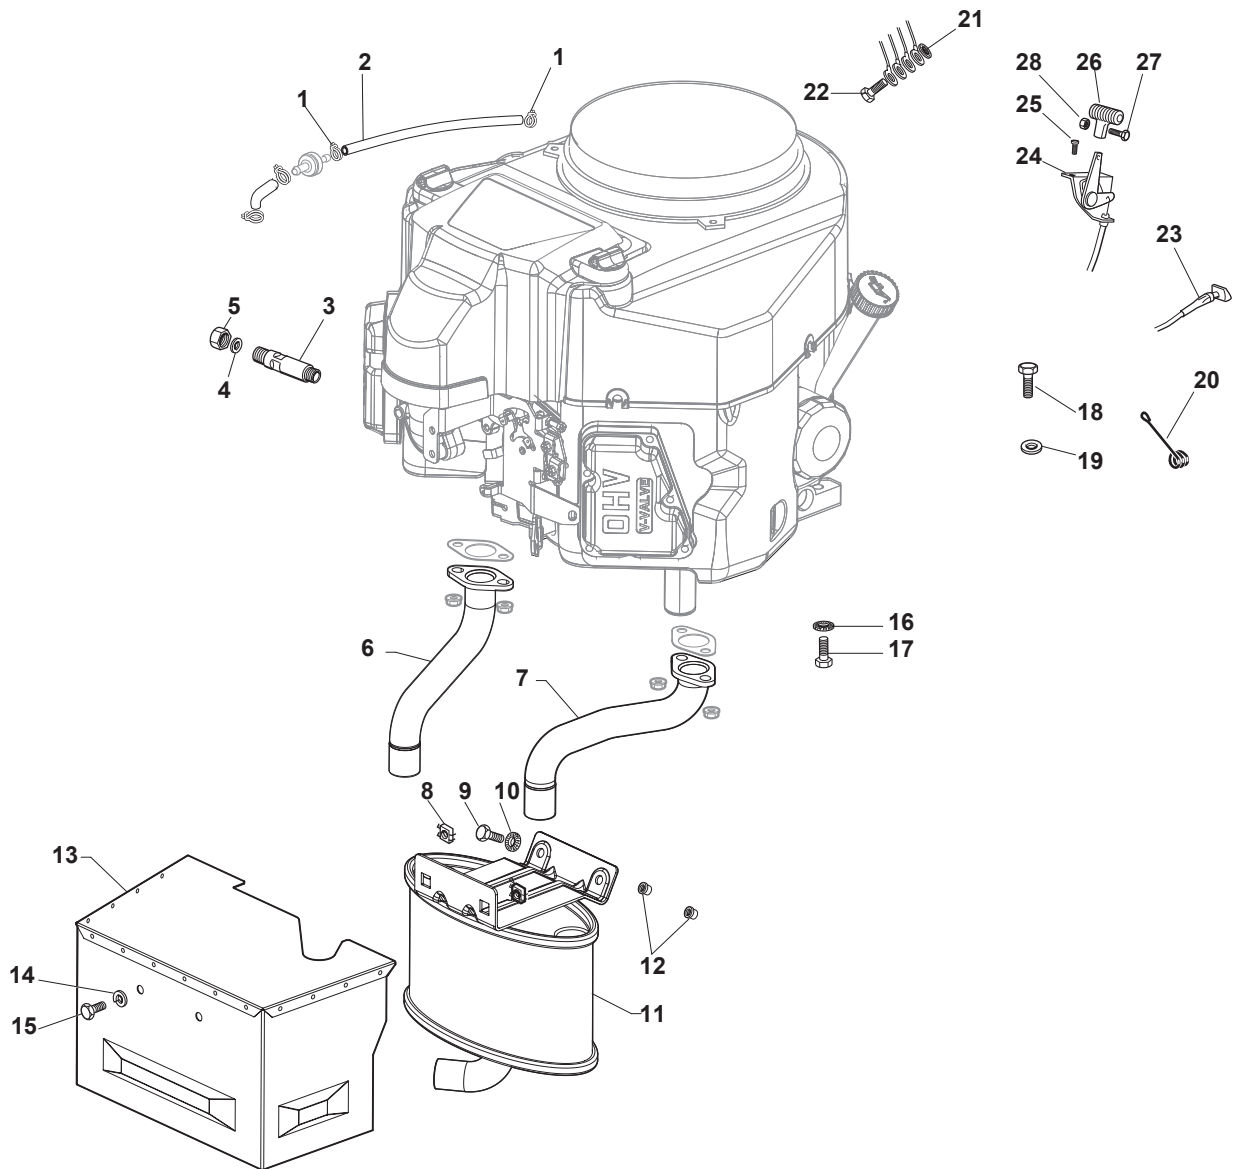

TU 118 HYDRO SD

Ride-on TC SD 108-118 cm Engine - B&S 20-24 Hp

Issue 12 - 2017

Fig.	Q.ty	Part No	Description	Notes
2	1	325869016/1	Connecting Tube	
3	2	118375051/1	Fair Led	
4	1	1134-5827-01	Oil Drain Assy	
8	1	112691115/0	Screw	
9	1	112540260/0	Grower	
10	1	112154210/0	Nut	
11	3	112691100/0	Screw	
12	3	112154210/0	Nut	
13	1	118738214/0	Exhaust Discharge Tube Right	
14	1	118738215/0	Exhaust Discharge Tube Left	
15	4	112735530/0	Screw	
16	4	112583500/0	Grower	
17	3	112791400/0	Screw	
18	3	112582100/0	Grower	
31	1	182750011/0	Single-Cylinder Muffler	
32	2	112793102/0	Screw	
33	2	112540260/0	Grower	
34	2	112360425/0	Nut	
35	1	382598005/2	Muffler Protection	
36	2	112792611/0	Screw	
37	2	112583500/0	Grower	
41	1	182000211/2	Throttle Cable	
42	2	125943012/0	Screw	
44	1	325592000/1	Knob	
45	1	112726388/0	Screw	
46	1	112290800/0	Nut	
48	1	125090001/2	Choke Control	
61	1	118736113/0	Starter Relay	
62	2	112791011/0	Screw	
63	2	112292102/0	Nut	
64	2	9743-5121-32	Nut	
65	1	125065017/0	Cable	
66	1	118564861/1	Protection	

TU 118 HYDRO SD

Ride-on TC SD 108-118 cm Engine - GGP

Issue 12 - 2017

Fig.	Q.ty	Part No	Description	Notes
2	1	325869057/0	Connecting Tube	
3	4	118375051/1	Fair Led	
4	1	118738231/1	Exhaust Tube	
5	2	112583500/0	Grower	
6	2	112737450/0	Screw	
7	4	112735108/1	Screw	
8	1	112735599/0	Screw	
10	1	127598060/0	Oil Discharge Extension	
11	1	118737849/0	Plug	
12	1	118401001/1	Oil Seal	
14	2	112793102/0	Screw	
15	2	112540260/0	Grower	
16	1	182750010/0	Muffler	
17	2	112360425/0	Nut	
18	1	382598039/0	Guard	
19	2	112792611/0	Screw	
20	2	112583500/0	Grower	
41	1	182000212/0	Accelerator	
42	2	125943012/0	Screw	
44	1	325592000/1	Knob	
45	1	112726388/0	Screw	
46	1	112290800/0	Nut	
61	1	118736113/0	Starter Relay	
62	2	112791011/0	Screw	
63	2	112292102/0	Nut	
64	2	9743-5121-32	Nut	
65	1	125065017/0	Cable	
66	1	118564861/1	Protection	