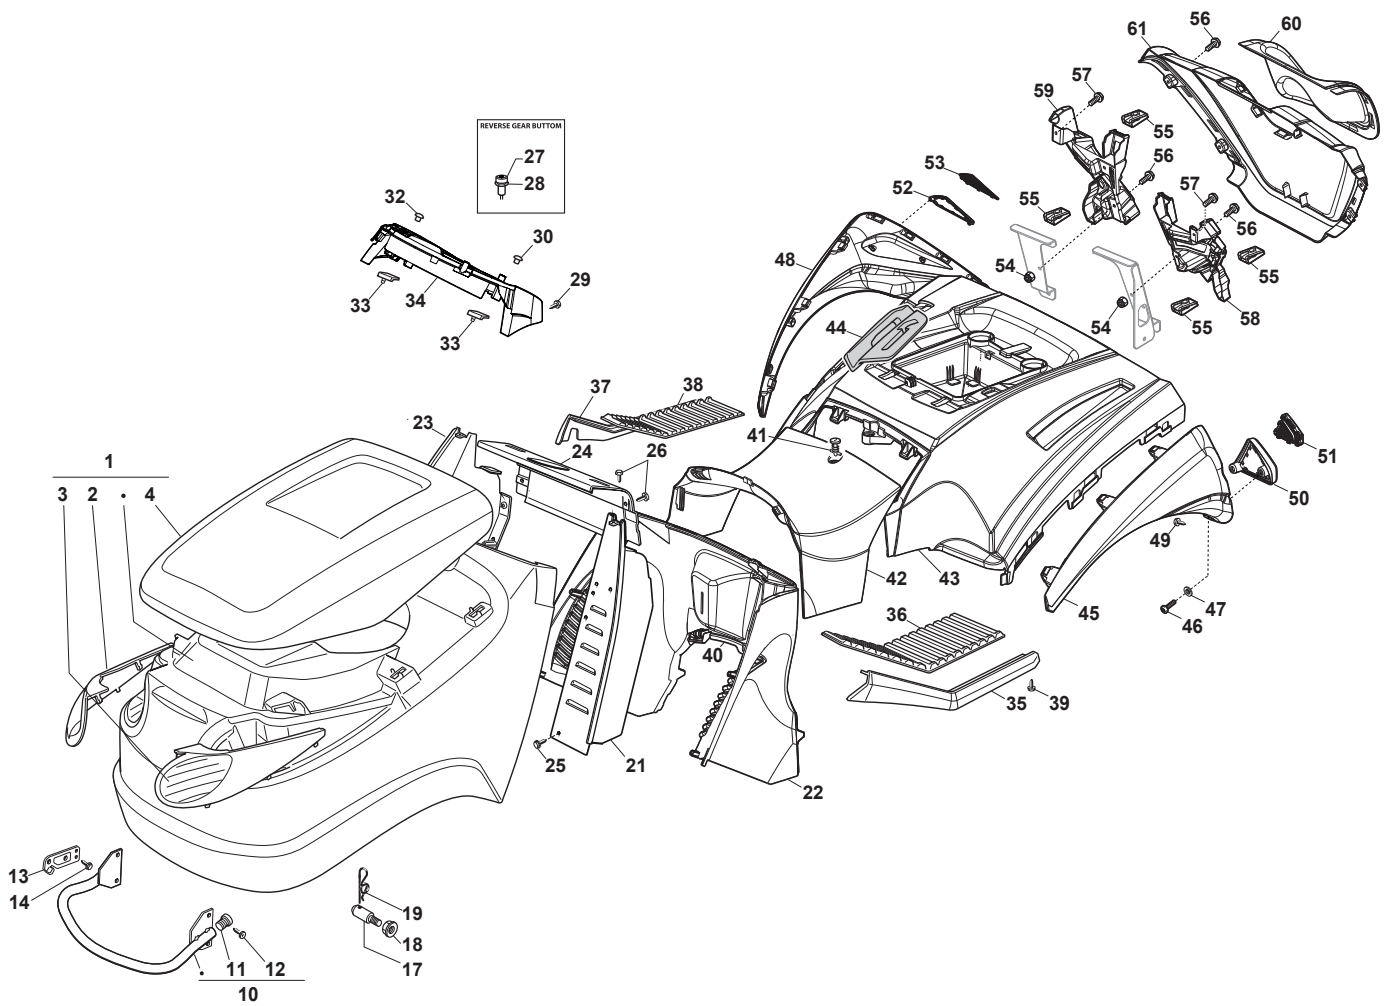

TU 118 HYDRO SD

Ride-on TC SD 108-118 cm Body with twin-cylinder engine

Issue 12 - 2017

Fig.	Q.ty	Part No	Description	Notes
60	1	325207268/0	Rear Cover Black	
61	1	325110489/0	Rear Cover Green