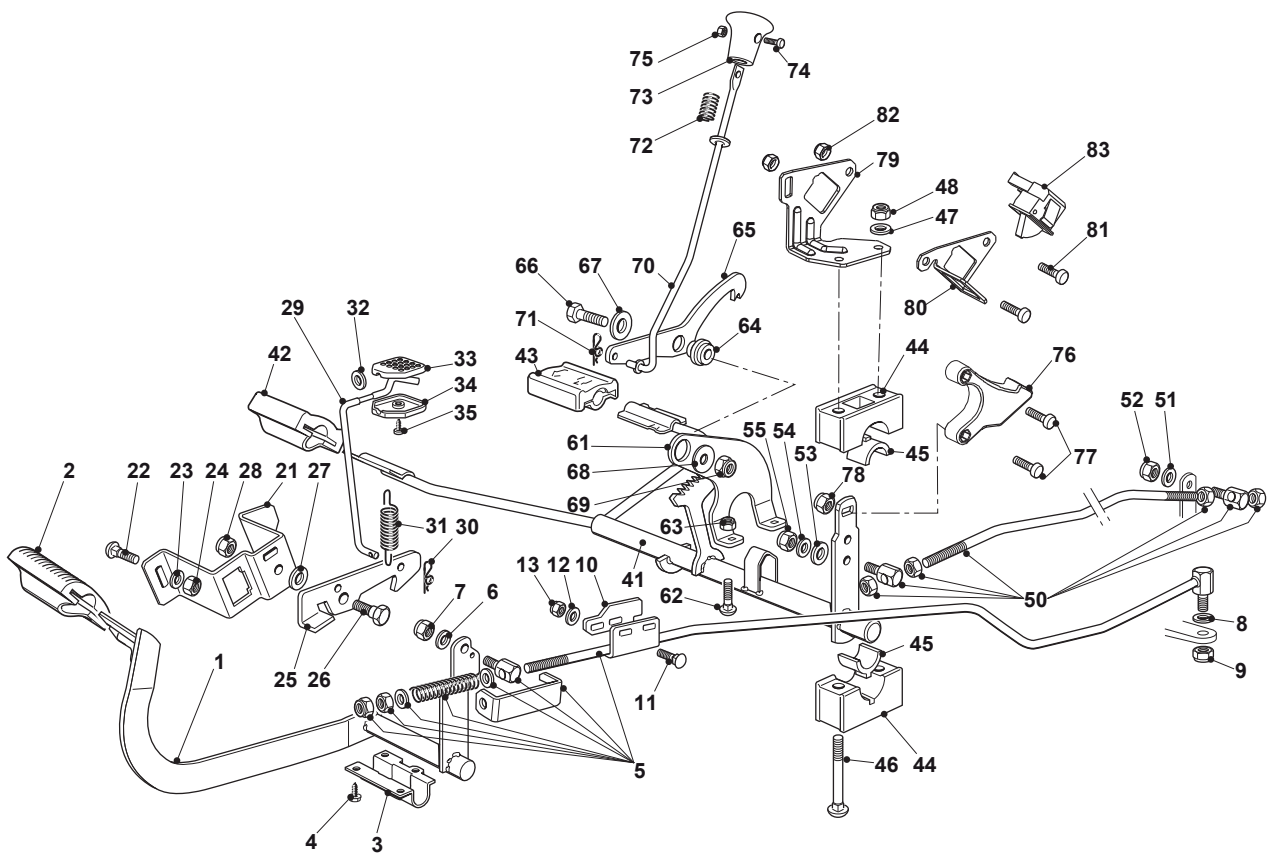

Fig.	Q.ty	Part No	Description	Notes
1	1	382500011/2	Pedal	
2	1	325110416/0	Clamp Cover	
3	1	325547081/2	Plate	
4	4	112731601/0	Screw	
5	1	382000675/0	Brake Rod Assy	
6	1	112521350/0	Washer	
7	1	112155000/0	Nut	
8	2	112521360/0	Washer	
9	1	112155000/0	Nut	
10	1	325547281/1	Plate	
11	2	112815210/0	Screw	
12	2	112523040/0	Washer	
13	2	112154510/0	Nut	
21	1	325785143/1	Support	
22	2	112815210/0	Screw	
23	1	112523040/0	Washer	
24	2	112154510/0	Nut	
25	1	325253001/0	Hook	
26	1	122524970/3	Pin	
27	1	325670011/0	Antifriction Washer	
28	1	112155000/0	Nut	
29	1	125033097/0	Rod	
30	1	124487997/0	Cotter Pin	
31	1	125430213/0	Spring	
32	1	112523040/0	Washer	
33	1	325592001/1	Knob	
34	1	325592002/1	Knob	
35	1	112727815/0	Screw	
41	1	382000389/1	Drive Pedal	
42	1	325110417/0	Clamp Cover Front	
43	1	325110418/0	Clamp Cover Rear	
44	4	325785354/0	Support	
45	4	325034003/0	Brass	
46	4	112815271/0	Screw	
47	4	112523040/0	Washer	
48	4	112154510/0	Nut	
50	1	382000680/0	Rod	
51	1	112523040/0	Washer	
52	1	112154510/0	Nut	
53	1	112521360/0	Washer	
54	1	112523040/0	Washer	
55	1	112154510/0	Nut	
61	1	325774477/0	Clamp	
62	2	112815210/0	Screw	
63	2	112292102/0	Nut	
64	1	125040638/0	Bushing	
65	1	325022000/1	Hook	
66	1	112691100/0	Screw	
67	1	112523060/0	Washer	
68	1	322672152/0	Antifriction Washer	
69	1	112155000/0	Nut	

Fig.	Q.ty	Part No	Description	Notes
70	1	125033091/0	Rod	
71	1	124487995/0	Cotter Pin	
72	1	125430232/0	Spring	
73	1	325605002/0	Button	
74	1	112726389/0	Screw	
75	1	112290800/0	Nut	
76	1	325060050/0	Cam	
77	1	112789100/0	Screw	
78	2	112154330/0	Nut	
79	2	325755071/0	Angle Bracket	
80	1	325785479/0	Micro Switch Bracket	
81	2	112791011/0	Screw	
82	2	112292102/0	Nut	
83	1	119410614/0	Microswitch	