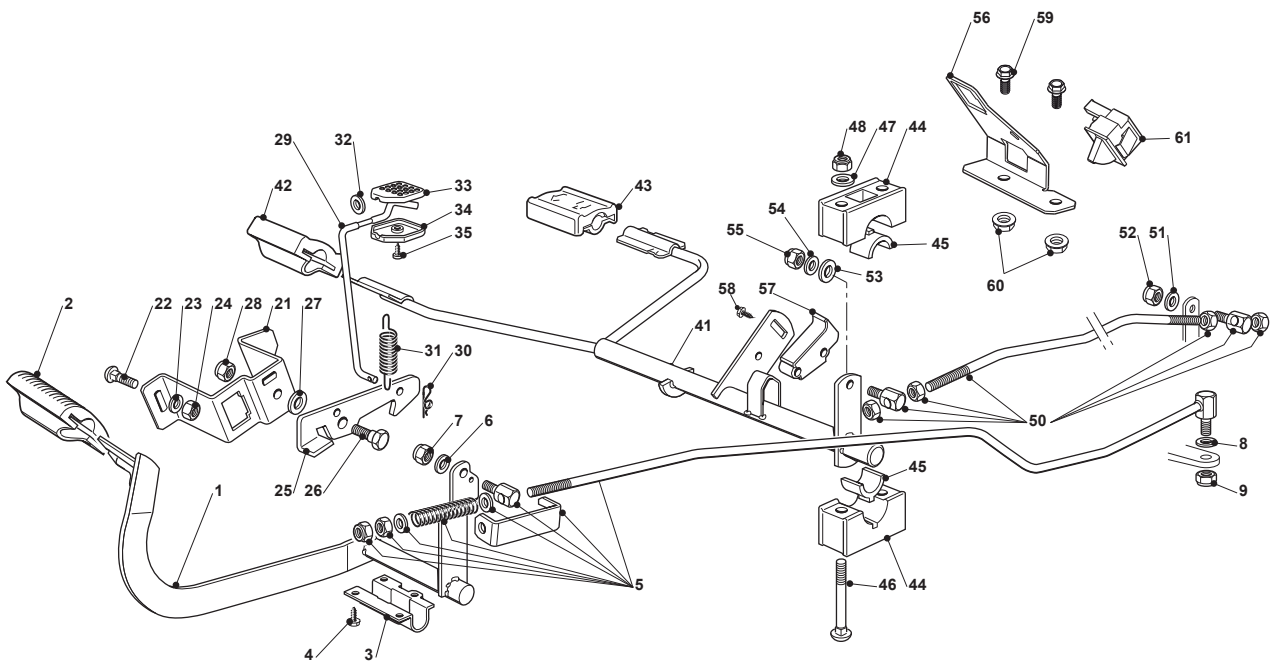

TU 118 HYDRO SD

Ride-on TC SD 108-118 cm Steering

Issue 12 - 2017

Fig.	Q.ty	Part No	Description	Notes
66	1	122167840/0	Spacer	
67	1	112691200/0	Screw	
68	1	112154220/0	Nut	

Fig.	Q.ty	Part No	Description	Notes
1	1	382500011/2	Pedal	
2	1	325110416/0	Clamp Cover	
3	1	325547081/2	Plate	
4	4	112731601/0	Screw	
5	1	382000678/0	Brake Rod Assy	
6	2	112521350/0	Washer	
7	2	112155000/0	Nut	
8	2	112521360/0	Washer	
9	1	112155000/0	Nut	
21	1	325785143/1	Support	
22	2	112815210/0	Screw	
23	1	112523040/0	Washer	
24	2	112154510/0	Nut	
25	1	325253001/0	Hook	
26	1	122524970/3	Pin	
27	1	325670011/0	Antifriction Washer	
28	1	112155000/0	Nut	
31	1	125430213/0	Spring	
36	1	125033034/0	Rod	
37	1	125394509/1	Knob	
38	1	112523020/0	Washer	
41	1	382000391/1	Drive Pedal	
42	1	325110417/0	Clamp Cover Front	
43	1	325110418/0	Clamp Cover Rear	
44	4	325785354/0	Support	
45	4	325034003/0	Brass	
46	4	112815271/0	Screw	
47	4	112523040/0	Washer	
48	4	112154510/0	Nut	
50	1	382000680/0	Rod	
51	1	112523040/0	Washer	
52	1	112154510/0	Nut	
53	1	112521360/0	Washer	
54	1	112523040/0	Washer	
55	1	112154510/0	Nut	
56	1	325785481/0	Micro Switch Bracket	
57	1	325060034/1	Cam	
58	1	112735404/0	Screw	
59	2	112793102/0	Screw	
60	2	112154220/0	Nut	
67	1	119410614/0	Microswitch	