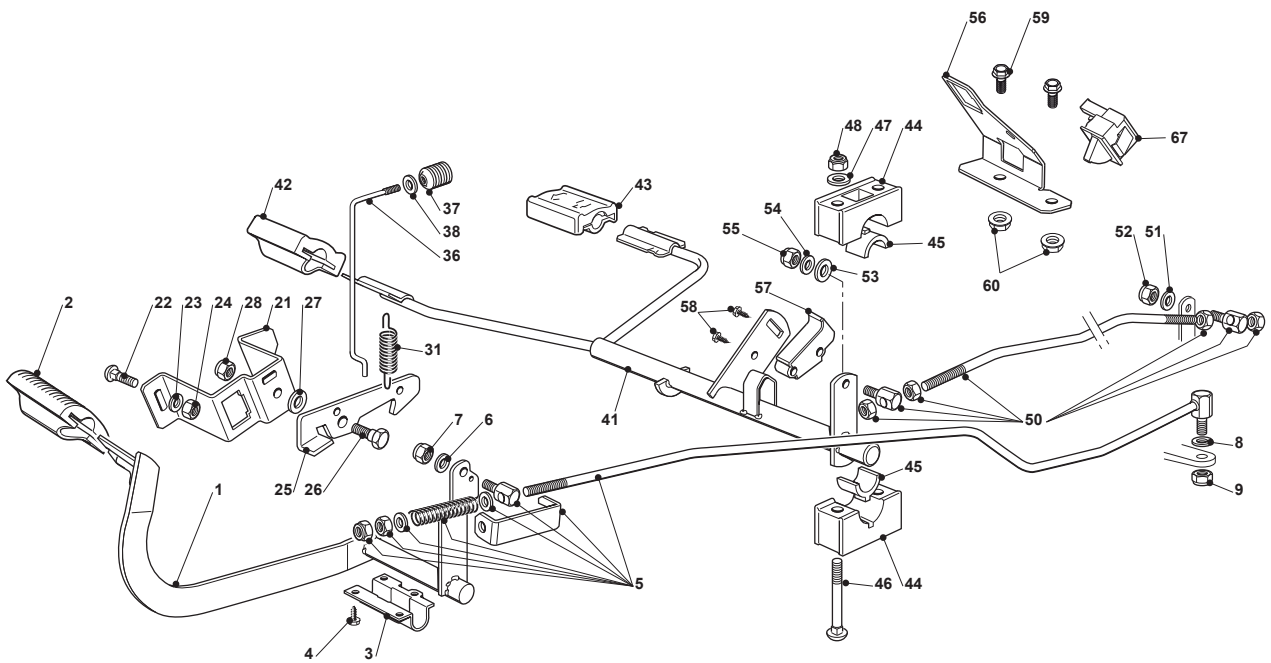

TU 118 HYDRO SD

Ride-on TC SD 108-118 cm Steering

Issue 12 - 2017

Fig.	Q.ty	Part No	Description	Notes
66	1	122167840/0	Spacer	
67	1	112691200/0	Screw	
68	1	112154220/0	Nut	

Fig.	Q.ty	Part No	Description	Notes
1	1	382500011/2	Pedal	
2	1	325110416/0	Clamp Cover	
3	1	325547081/2	Plate	
4	4	112731601/0	Screw	
5	1	382000678/0	Brake Rod Assy	
6	2	112521350/0	Washer	
7	2	112155000/0	Nut	
8	2	112521360/0	Washer	
9	1	112155000/0	Nut	
21	1	325785143/1	Support	
22	2	112815210/0	Screw	
23	1	112523040/0	Washer	
24	2	112154510/0	Nut	
25	1	325253001/0	Hook	
26	1	122524970/3	Pin	
27	1	325670011/0	Antifriction Washer	
28	1	112155000/0	Nut	
31	1	125430213/0	Spring	
36	1	125033034/0	Rod	
37	1	125394509/1	Knob	
38	1	112523020/0	Washer	
41	1	382000391/1	Drive Pedal	
42	1	325110417/0	Clamp Cover Front	
43	1	325110418/0	Clamp Cover Rear	
44	4	325785354/0	Support	
45	4	325034003/0	Brass	
46	4	112815271/0	Screw	
47	4	112523040/0	Washer	
48	4	112154510/0	Nut	
50	1	382000680/0	Rod	
51	1	112523040/0	Washer	
52	1	112154510/0	Nut	
53	1	112521360/0	Washer	
54	1	112523040/0	Washer	
55	1	112154510/0	Nut	
56	1	325785481/0	Micro Switch Bracket	
57	1	325060034/1	Cam	
58	1	112735404/0	Screw	
59	2	112793102/0	Screw	
60	2	112154220/0	Nut	
67	1	119410614/0	Microswitch	