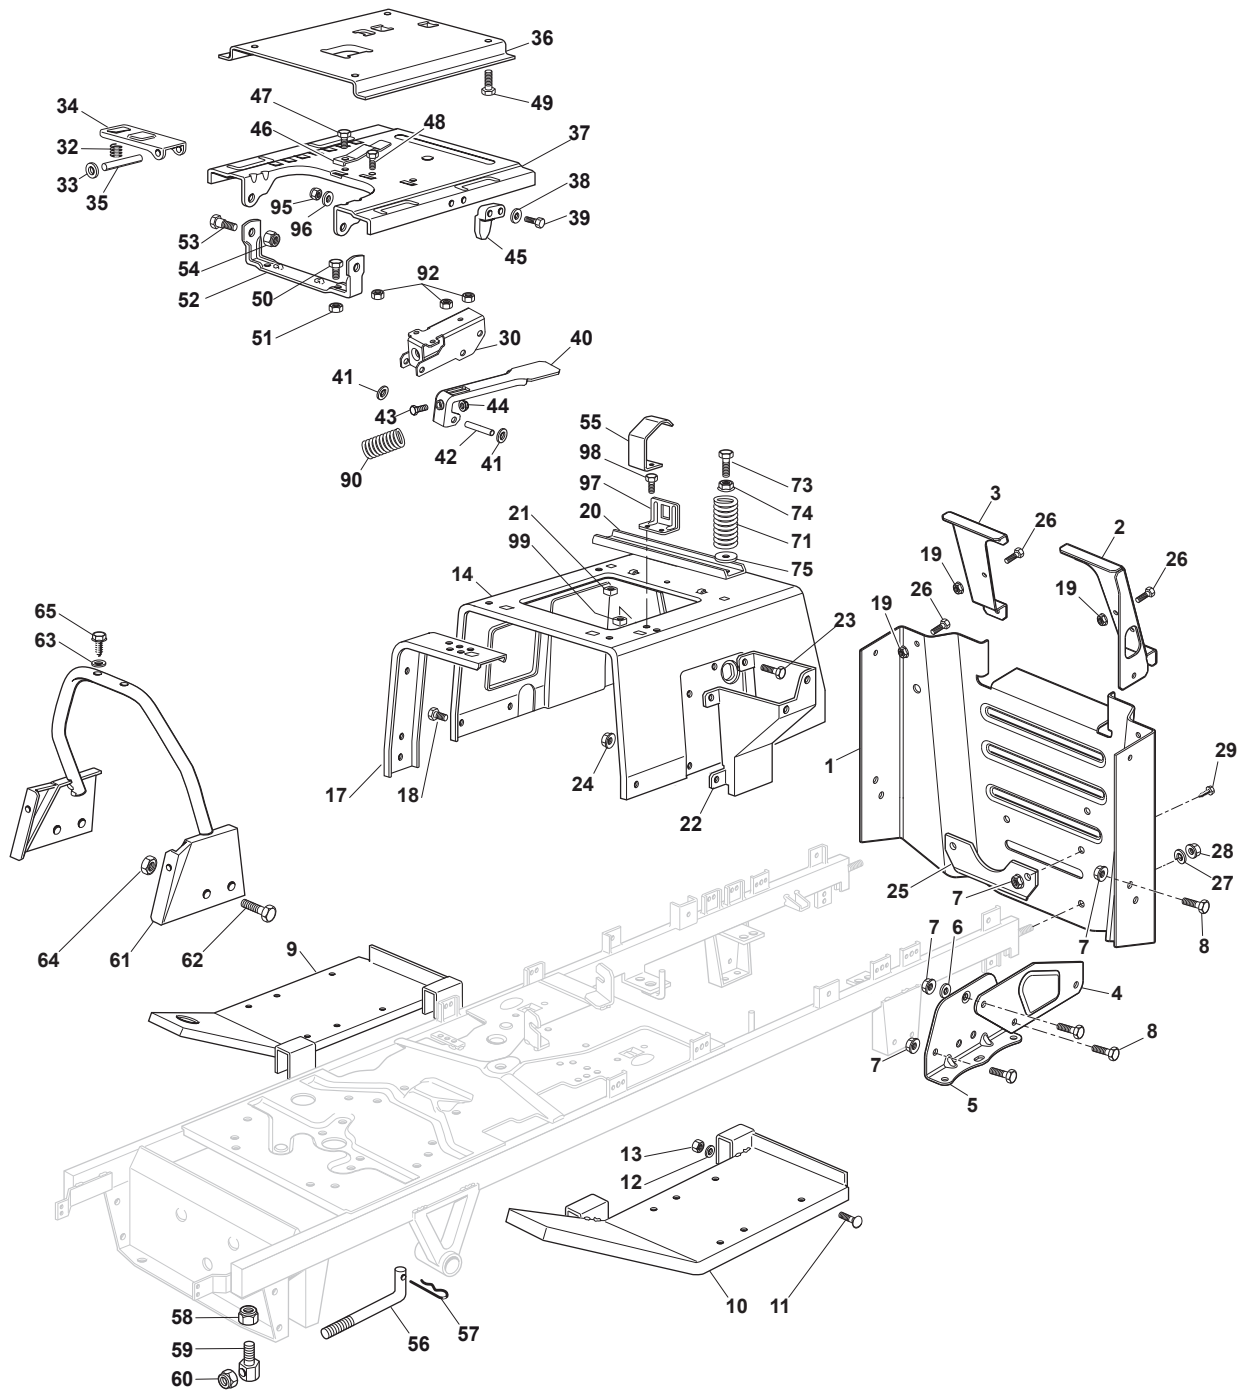

THIS INFORMATION IS NOT INTENDED FOR SALE OR RESALE, AND THIS NOTICE MUST REMAIN ON ALL COPIES.

Fig.	Q.ty	Part No	Description	Notes
1	1	382547103/0	Rear Plate	
2	1	325774683/0	Left Bracket	
3	1	325774681/0	Right Bracket	
4	2	382774299/0	Bracket	
5	2	325774675/0	Transmission Bracket	
6	2	112523060/0	Washer	
7	10	112154210/0	Nut	
8	10	112793102/0	Screw	
9	1	382510041/2	Right Footboard Support	
10	1	382510043/2	Left Footboard Support	
11	4	112815245/0	Screw	
12	4	112523040/0	Washer	
13	4	112154510/0	Nut	
14	1	325785133/5	Seat Support	
17	2	325650065/1	Pulley Stiffening	
18	8	112791200/1	Screw	
19	6	112292102/0	Nut	
20	1	325650067/1	Pulley Stiffening	
21	2	112360420/0	Nut	
22	1	325785137/1	Support	
23	4	112791200/1	Screw	
24	4	112292102/0	Nut	
25	1	1134-5512-01	Towing Plate	
26	8	112791213/1	Screw	
27	2	112585100/0	Washer	
28	2	112295200/0	Nut	
29	2	9959-0820-16	Screw	
30	1	325774575/0	Fulcrum Clamp	
32	1	125430202/1	Spring	
33	2	112604897/0	Elastic Washer	
34	1	325318109/1	Stop Lever	
35	1	125510000/0	Pin	
36	1	325785147/2	Seat Support	
37	1	325785149/3	Fixed Seat Support	
38	4	112521320/0	Washer	
39	2	112815050/0	Screw	
40	1	325318327/0	Lever	
41	6	112604896/0	Crown Fastener	
42	3	122517866/0	Pin	
43	1	112735661/0	Screw	
44	1	112154510/0	Nut	
45	1	325060049/0	Seat Switch Cam	
46	1	125430203/1	Spring	
47	1	112731580/0	Screw	
48	1	112789000/0	Screw	
49	2	9959-0820-16	Screw	
50	2	112792611/0	Screw	
51	2	112293201/0	Nut	
52	1	382774207/0	Seat Clamp Support	
53	2	122524970/3	Pin	
54	2	112155010/0	Nut	