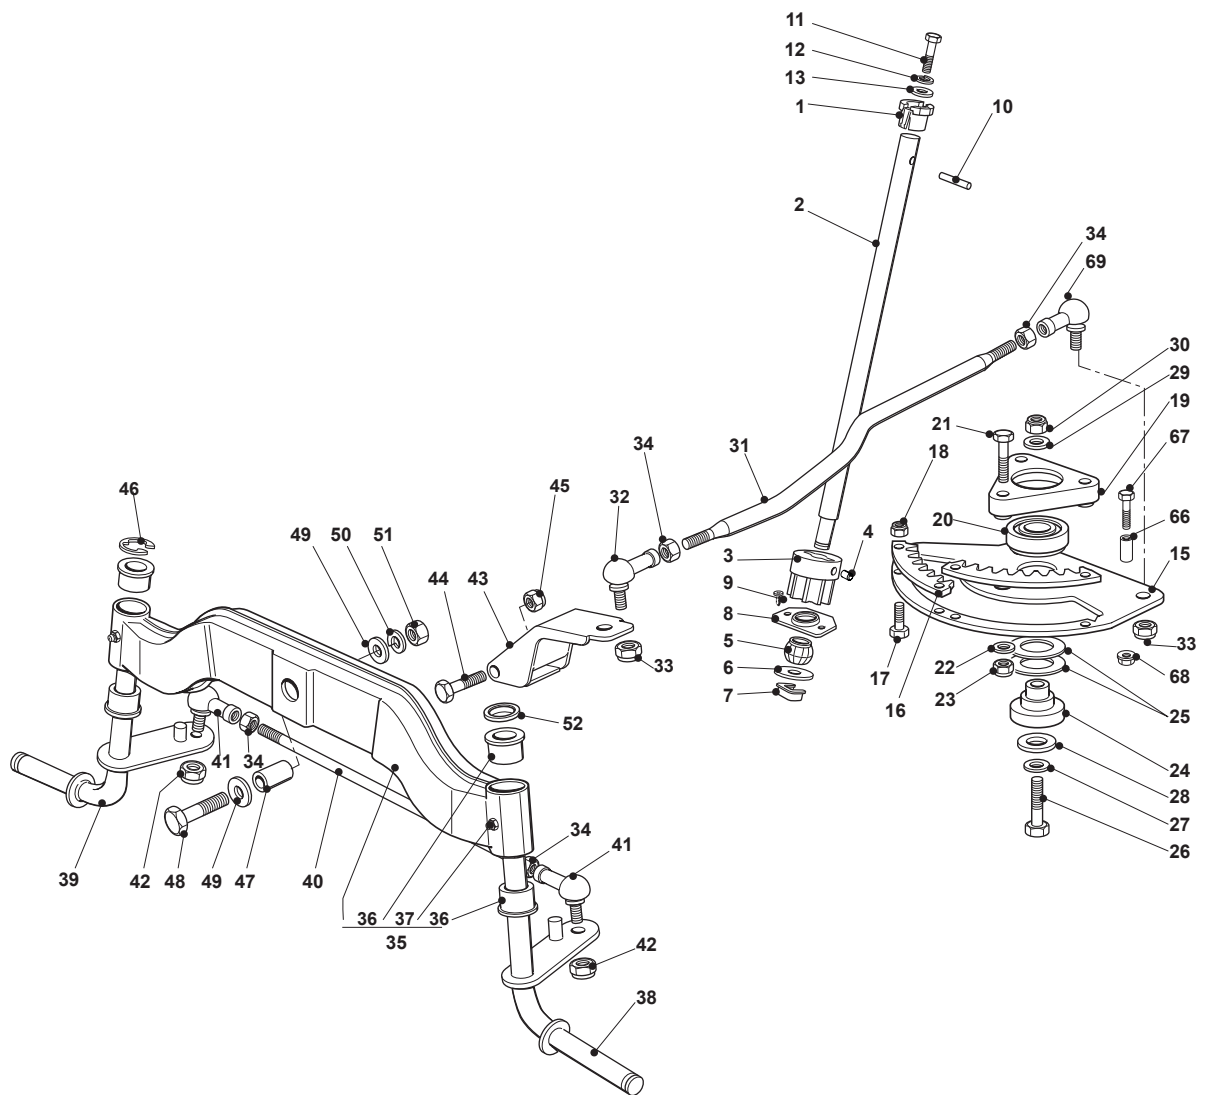

TU 118 HYDRO SD

Ride-on TC SD 108-118 cm Body with twin-cylinder engine

Issue 12 - 2017

Fig.	Q.ty	Part No	Description	Notes
60	1	325207268/0	Rear Cover Black	
61	1	325110489/0	Rear Cover Green	

Fig.	Q.ty	Part No	Description	Notes
1	1	325038004/0	Bushing	
2	1	125520010/0	Steering Column	
3	1	125570004/0	Pinion	
4	1	112714300/0	Dowel	
5	1	325743000/0	Joint	
6	1	322672151/0	Antifriction Washer	
7	1	112436030/0	Plate	
8	1	325785213/1	Support	
9	2	112729601/1	Screw	
10	1	112620250/0	Pin	
11	1	112691800/0	Screw	
12	1	112583500/0	Grower	
13	1	112523060/0	Washer	
15	1	325735523/0	Steering Sector	
16	2	325150000/0	Rack	
17	4	112791213/1	Screw	
18	4	112154510/0	Nut	
19	1	325774453/0	Clamp	
20	1	119216047/0	Bearing	
21	3	112691100/0	Screw	
22	3	112523060/0	Washer	
23	3	112155000/0	Nut	
24	1	125510120/0	Support	
25	2	322672153/0	Antifriction Washer	
26	1	112692395/1	Screw	
27	1	112523080/0	Washer	
28	1	112521390/0	Washer	
29	1	112523080/0	Washer	
30	1	112156602/0	Nut	
31	1	125033003/1	Steering Rod	
32	2	122746603/0	Joint M10	
33	2	112156602/0	Nut	
34	4	112295201/0	Nut	
35	1	382034045/0	Equalizer	
36	4	125034002/1	Bushing	
37	2	112379511/0	Grease Dispenser	
38	1	382230399/0	Left Stub Axle	
39	1	382230397/0	Right Stub Axle	
40	1	325840001/1	Tie Rod	
41	2	122746609/0	Joint	
42	2	112156602/0	Nut	
43	1	382318185/0	Lever Ass.Y	
44	1	112692395/1	Screw	
45	1	112156602/0	Nut	
46	1	112001000/0	Benzing Ring	
47	1	125160005/1	Spacer	
48	1	112694100/0	Screw	
49	2	112521390/0	Washer	
50	1	112587900/0	Grower	
51	1	112295800/0	Nut	
52	1	125160093/0	Bush	