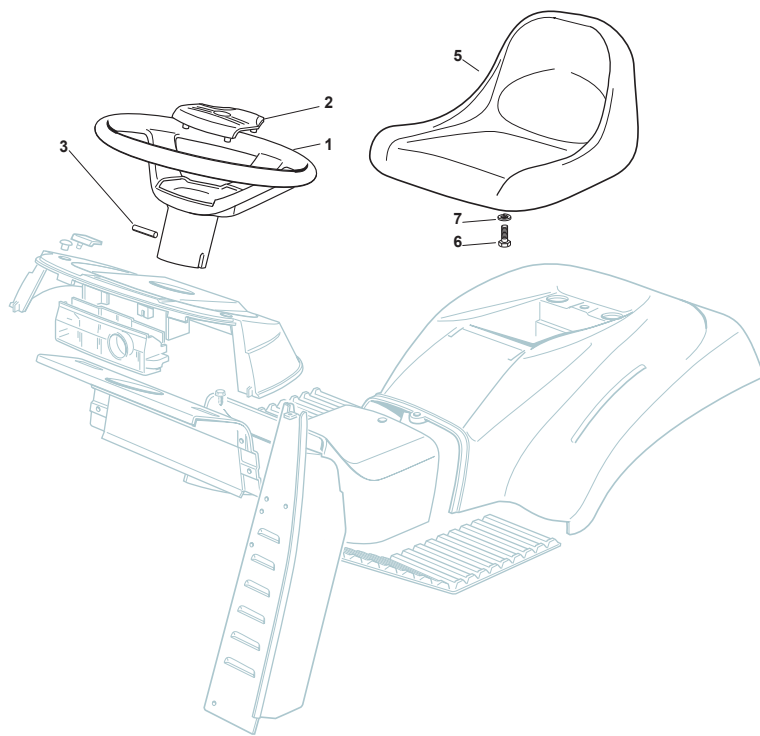

TU 118 HYDRO SD

Ride-on TC SD 108-118 cm Seat & Steering Wheel

Issue 12 - 2017

Fig.	Q.ty	Part No	Description	Notes
1	1	125961217/1	Coated Steering Wheel Black	
2	1	325580500/0	Cap	
3	1	112620250/0	Pin	
5	1	125722468/0	Seat	
6	4	112793102/0	Screw	
7	4	112583500/0	Grower