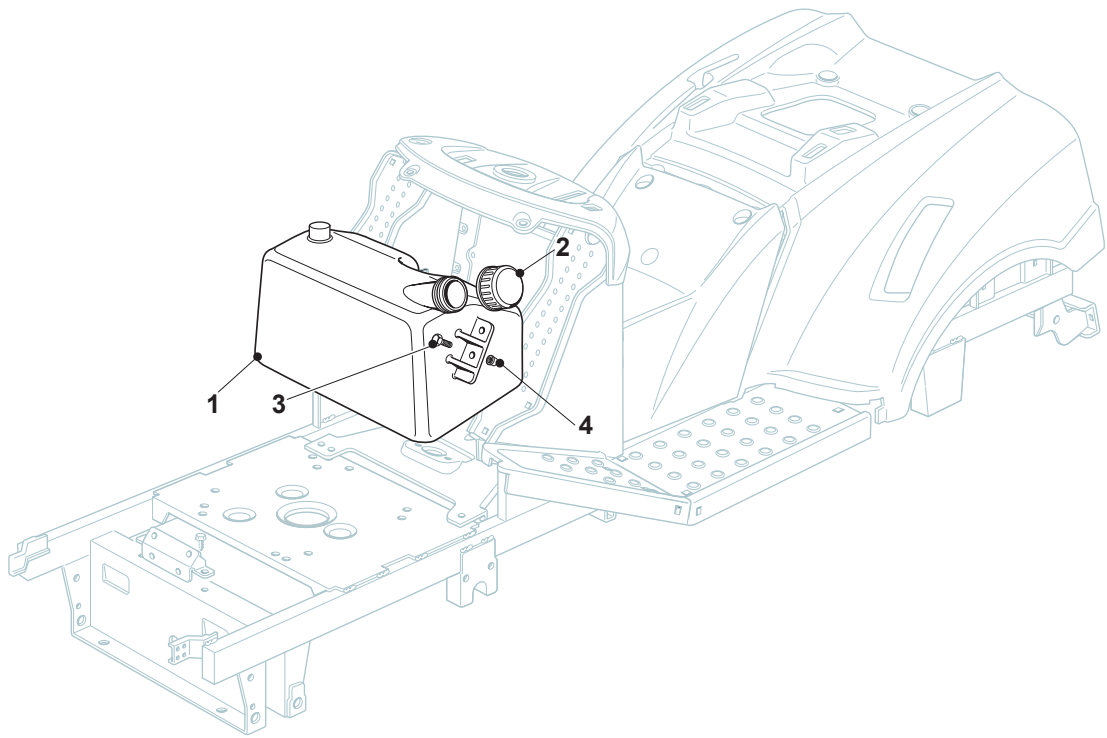

TU 118 HYDRO SD

Ride-on TC SD 108-118 cm Front Fuel Tank - 8Lt with TNS Bonnet

Issue 12 - 2017

Fig.	Q.ty	Part No	Description	Notes
1	1	325735131/0	Tank	
2	1	1134-5532-01	Fuel Tank Cap	
3	2	112788910/0	Screw	
4	2	112500092/0	Rivet