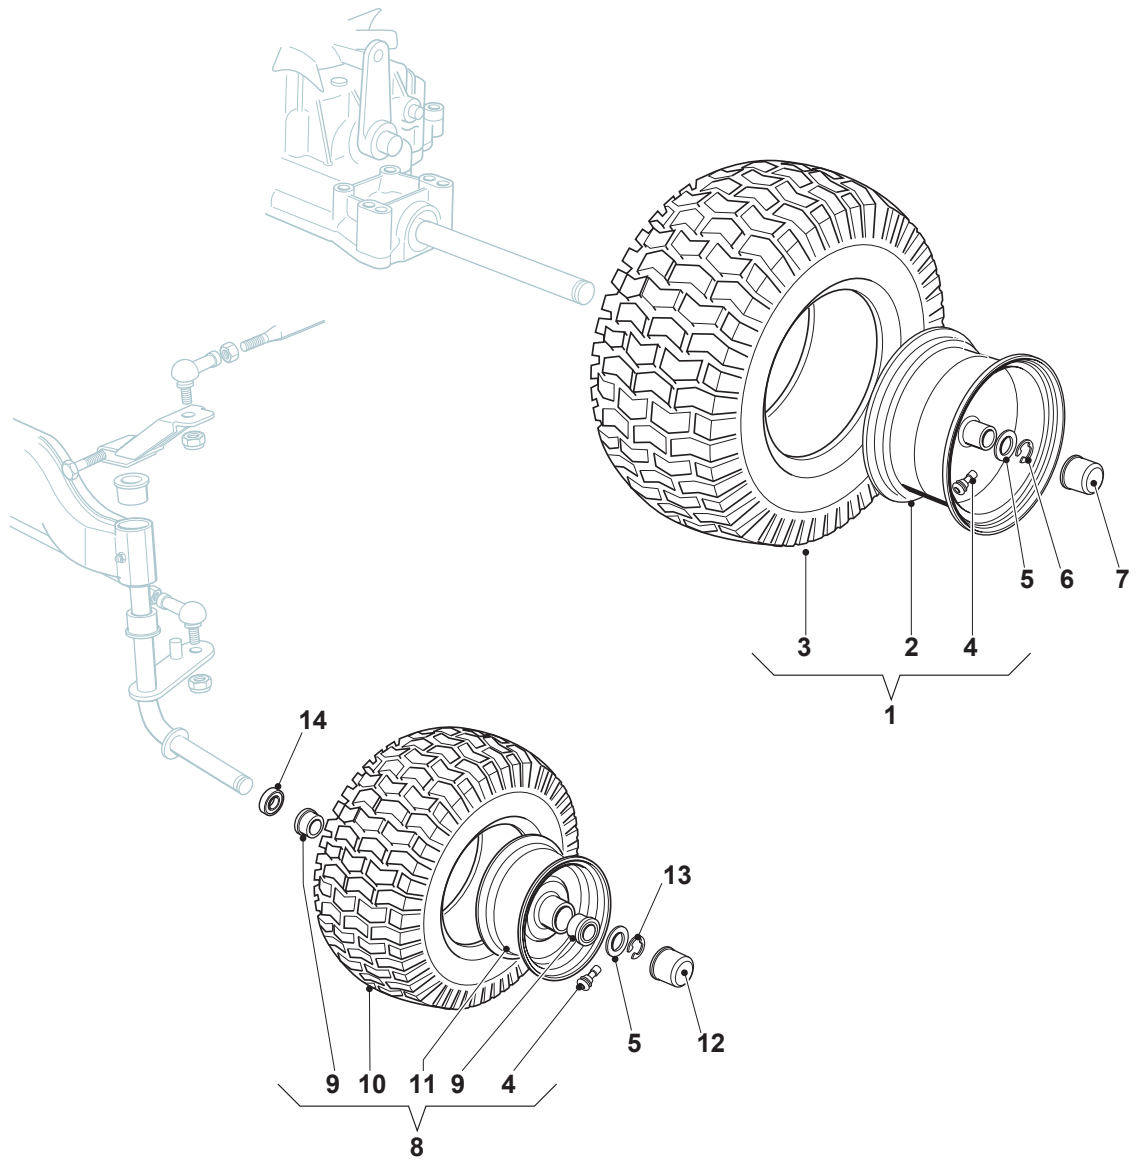

TU 118 HYDRO SD

Ride-on TC SD 108-118 cm **Wheels**

Issue 12 - 2017

Fig.	Q.ty	Part No	Description	Notes
1	2	382680045/0	Rear Wheel	
2	2	182000602/0	Rimm	
3	2	125590017/0	Tyre	
4	4	125950000/0	Valve	
5	8	125670005/2	Washer	
6	8	112001010/0	Benzing Ring	
7	2	322110233/0	Hub Cover	Standard Black Cover
8	2	382680041/0	Front Wheel	15" inch
8	2	382680043/0	Front Wheel	16" inch
9	2	125122200/2	Bearing	
10	2	125590019/0	Tyre	15" inch
10	2	125590016/0	Tyre	16" inch
11	2	182000598/0	Rimm	15" inch
11	2	182000600/0	Rimm	16" inch
12	2	122110230/0	Hub Cover	Standard Black
13	2	112001000/0	Benzing Ring	
14	2	125160094/0	Bearing	Only for Wheels 16"-20"