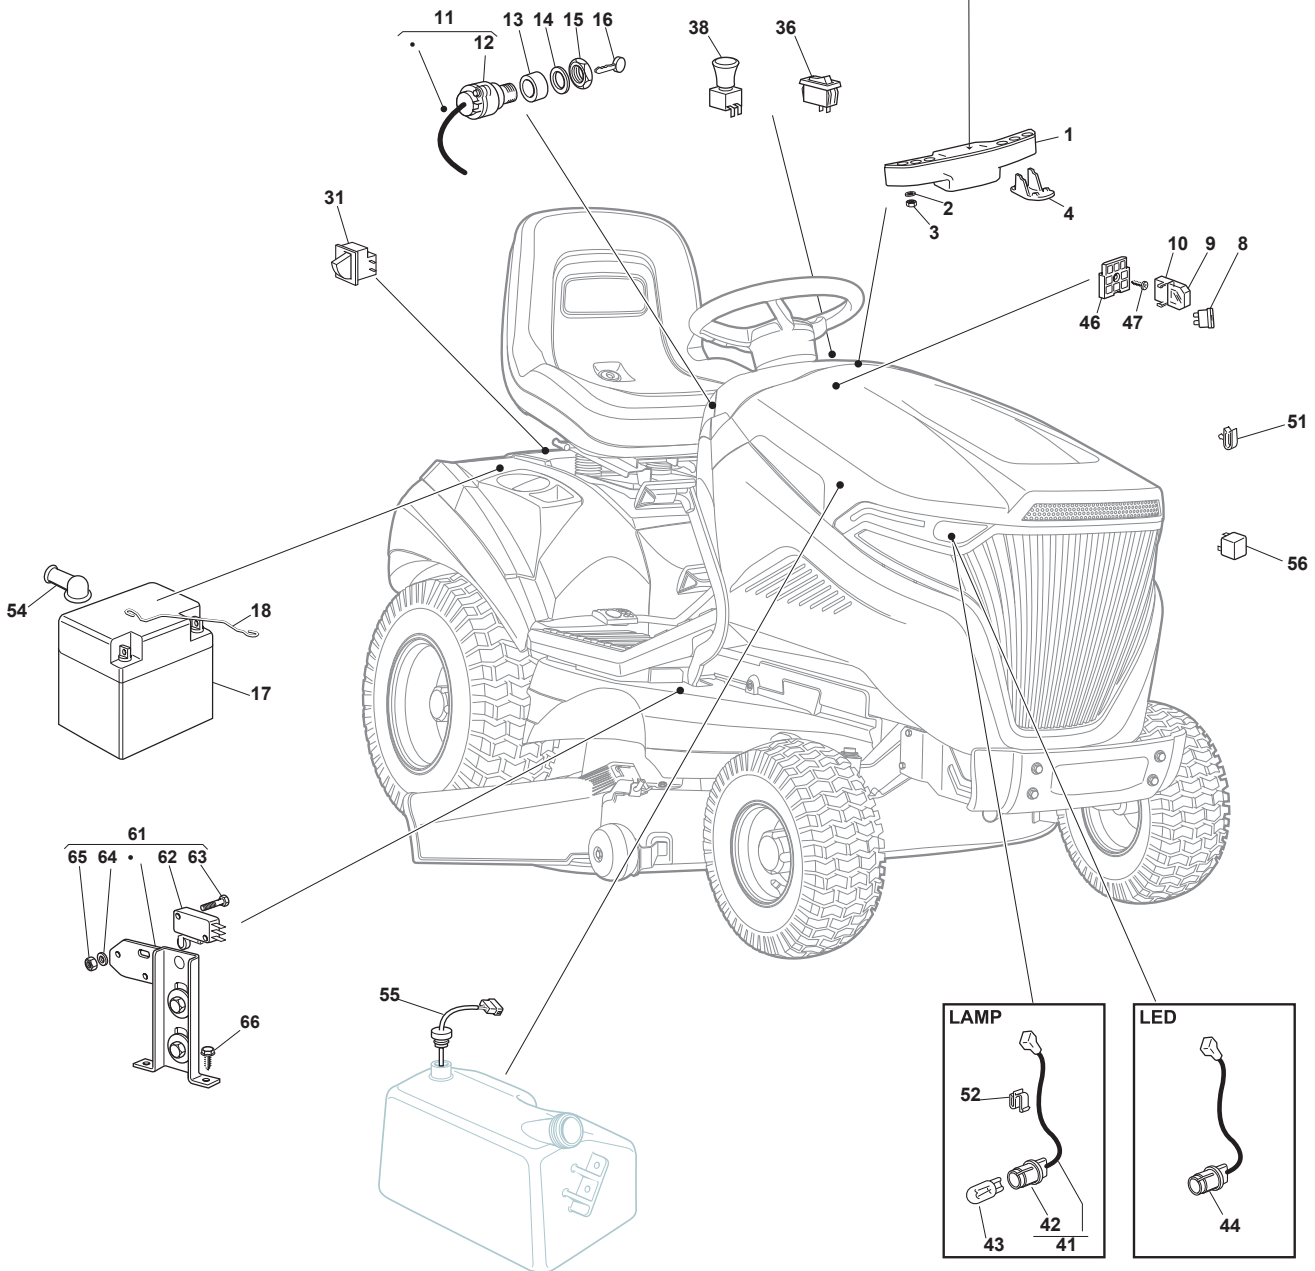

TU 118 HYDRO SD

Ride-on TC SD 108-118 cm Guards

Issue 12 - 2017

Fig.	Q.ty	Part No	Description	Notes
1	1	325060183/0	Right Housing	
2	1	325060184/0	Left Housing	
3	5	112815210/0	Screw	
4	1	325060181/0	Right Housing	
5	1	325060182/0	Left Housing	
6	2	325774267/0	Clamp	
7	2	325774423/0	Clamp	
8	1	325774425/0	Clamp	
9	1	325774421/0	Clamp	
10	2	112154330/0	Nut	
11	2	112788910/0	Screw	
12	2	325160039/0	Spacer	
13	2	112734995/0	Screw	
14	2	112815255/0	Cup Square Bolt M6X20	
15	11	112521330/0	Washer	
16	4	112154510/0	Nut	
17	5	125943014/0	Screw	
18	4	325670008/1	Washer	
19	4	112604899/0	Crown Fastener	
20	2	112729601/1	Screw	
21	1	114368431/0	Safety Label	