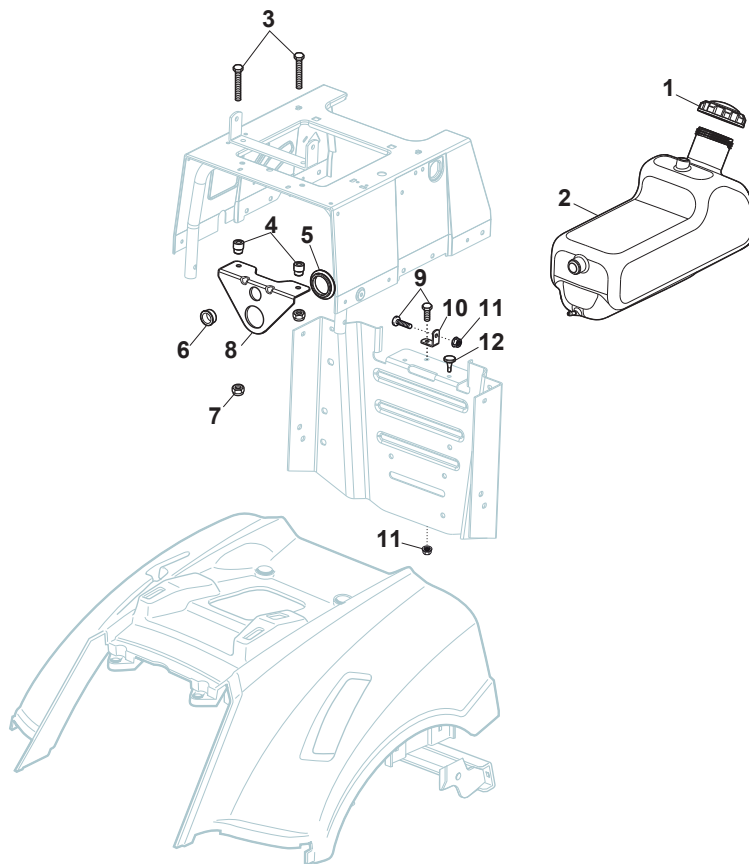

TU 118 HYDRO SD

Ride-on TC SD 108-118 cm **Rear Fuel Tank - 15Lt**

Issue 12 - 2017

Fig.	Q.ty	Part No	Description	Notes
1	1	137793050/0	Fuel Cap	
2	1	325735129/0	Tank	
3	2	112691115/0	Screw	
4	2	125160030/2	Left Spacer	
5	1	325260012/0	Grommet	
6	1	325038022/0	Bushing	
7	2	112155000/0	Nut	
8	1	325774685/0	Rear Fuel Tank Support Bracket	
9	1	112791213/1	Screw	
10	1	325547427/0	Bracket	
11	2	112292102/0	Nut	
12	2	127275000/0	Grommet