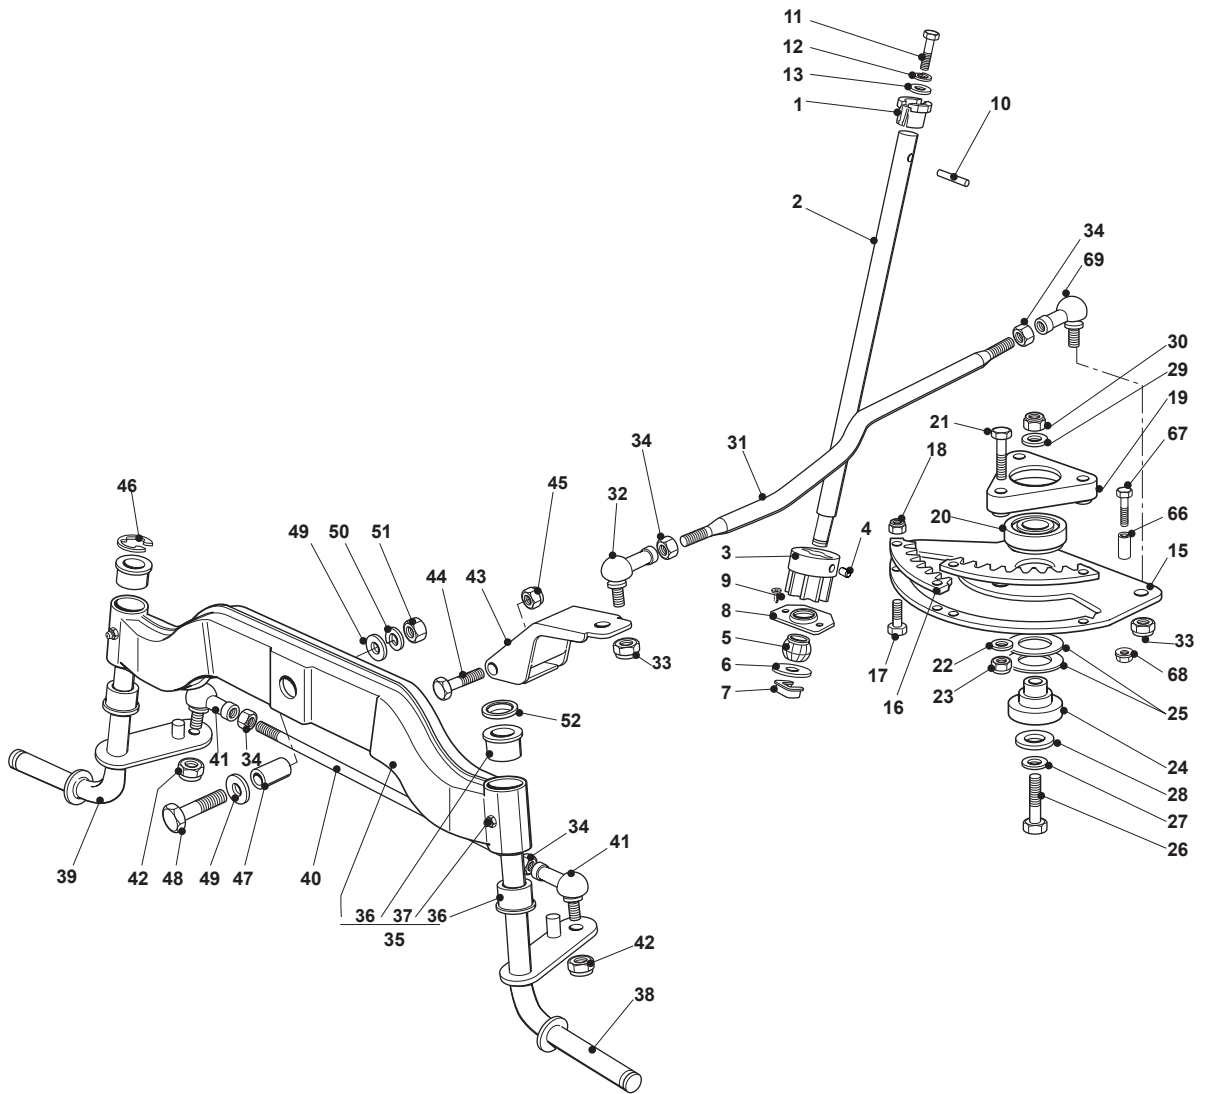

TU 118 HYDRO SD

Ride-on TC SD 108-118 cm Body with twin-cylinder engine

Issue 12 - 2017

Fig.	Q.ty	Part No	Description	Notes
60	1	325207268/0	Rear Cover Black	
61	1	325110489/0	Rear Cover Green	

Fig.	Q.ty	Part No	Description	Notes
1	1	325038004/0	Bushing	
2	1	125520010/0	Steering Column	
3	1	125570004/0	Pinion	
4	1	112714300/0	Dowel	
5	1	325743000/0	Joint	
6	1	322672151/0	Antifriction Washer	
7	1	112436030/0	Plate	
8	1	325785213/1	Support	
9	2	112729601/1	Screw	
10	1	112620250/0	Pin	
11	1	112691800/0	Screw	
12	1	112583500/0	Grower	
13	1	112523060/0	Washer	
15	1	325735523/0	Steering Sector	
16	2	325150000/0	Rack	
17	4	112791213/1	Screw	
18	4	112154510/0	Nut	
19	1	325774453/0	Clamp	
20	1	119216047/0	Bearing	
21	3	112691100/0	Screw	
22	3	112523060/0	Washer	
23	3	112155000/0	Nut	
24	1	125510120/0	Support	
25	2	322672153/0	Antifriction Washer	
26	1	112692395/1	Screw	
27	1	112523080/0	Washer	
28	1	112521390/0	Washer	
29	1	112523080/0	Washer	
30	1	112156602/0	Nut	
31	1	125033003/1	Steering Rod	
32	2	122746603/0	Joint M10	
33	2	112156602/0	Nut	
34	4	112295201/0	Nut	
35	1	382034045/0	Equalizer	
36	4	125034002/1	Bushing	
37	2	112379511/0	Grease Dispenser	
38	1	382230399/0	Left Stub Axle	
39	1	382230397/0	Right Stub Axle	
40	1	325840001/1	Tie Rod	
41	2	122746609/0	Joint	
42	2	112156602/0	Nut	
43	1	382318185/0	Lever Ass.Y	
44	1	112692395/1	Screw	
45	1	112156602/0	Nut	
46	1	112001000/0	Benzing Ring	
47	1	125160005/1	Spacer	
48	1	112694100/0	Screw	
49	2	112521390/0	Washer	
50	1	112587900/0	Grower	
51	1	112295800/0	Nut	
52	1	125160093/0	Bush	