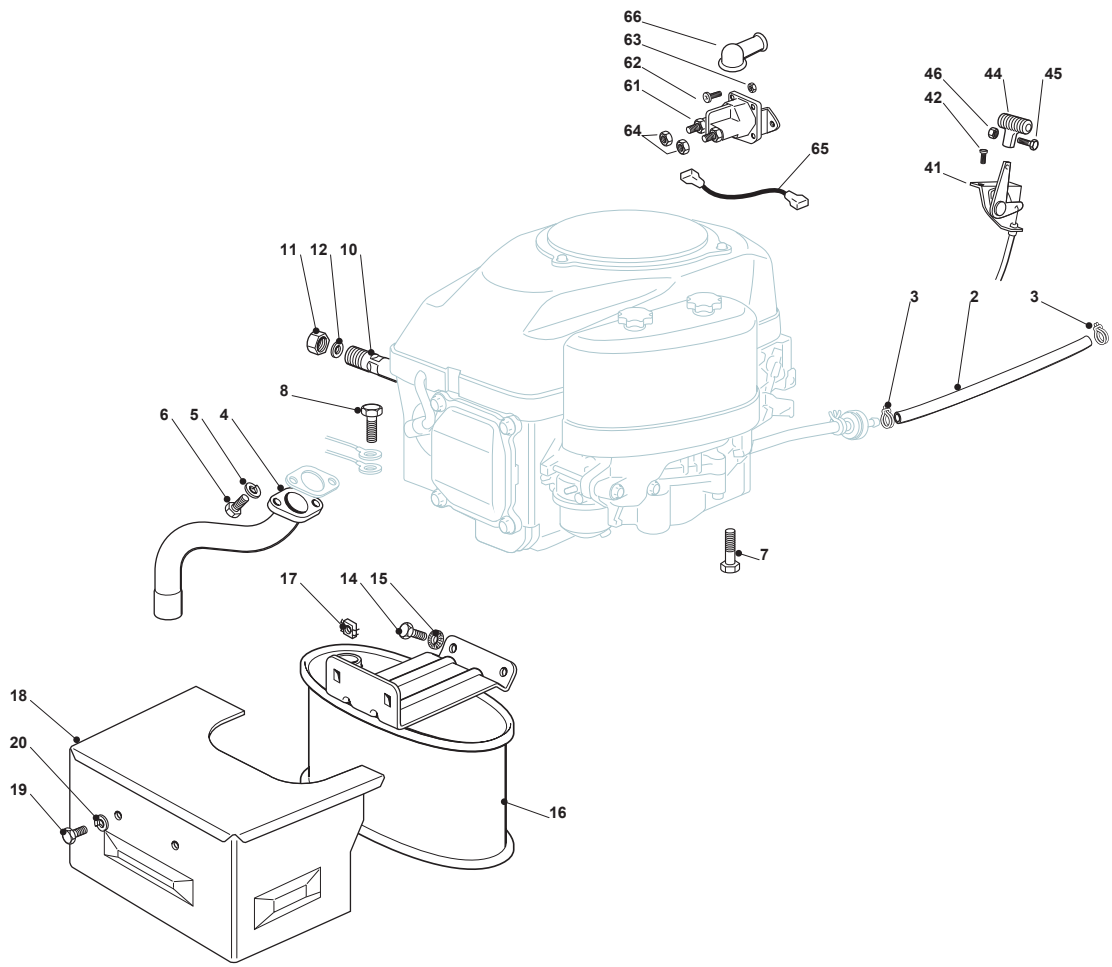

TU 118 HYDRO SD

Ride-on TC SD 108-118 cm Engine - GGP

Issue 12 - 2017

Fig.	Q.ty	Part No	Description	Notes
2	1	325869057/0	Connecting Tube	
3	4	118375051/1	Fair Led	
4	1	118738231/1	Exhaust Tube	
5	2	112583500/0	Grower	
6	2	112737450/0	Screw	
7	4	112735108/1	Screw	
8	1	112735599/0	Screw	
10	1	127598060/0	Oil Discharge Extension	
11	1	118737849/0	Plug	
12	1	118401001/1	Oil Seal	
14	2	112793102/0	Screw	
15	2	112540260/0	Grower	
16	1	182750010/0	Muffler	
17	2	112360425/0	Nut	
18	1	382598039/0	Guard	
19	2	112792611/0	Screw	
20	2	112583500/0	Grower	
41	1	182000212/0	Accelerator	
42	2	125943012/0	Screw	
44	1	325592000/1	Knob	
45	1	112726388/0	Screw	
46	1	112290800/0	Nut	
61	1	118736113/0	Starter Relay	
62	2	112791011/0	Screw	
63	2	112292102/0	Nut	
64	2	9743-5121-32	Nut	
65	1	125065017/0	Cable	
66	1	118564861/1	Protection