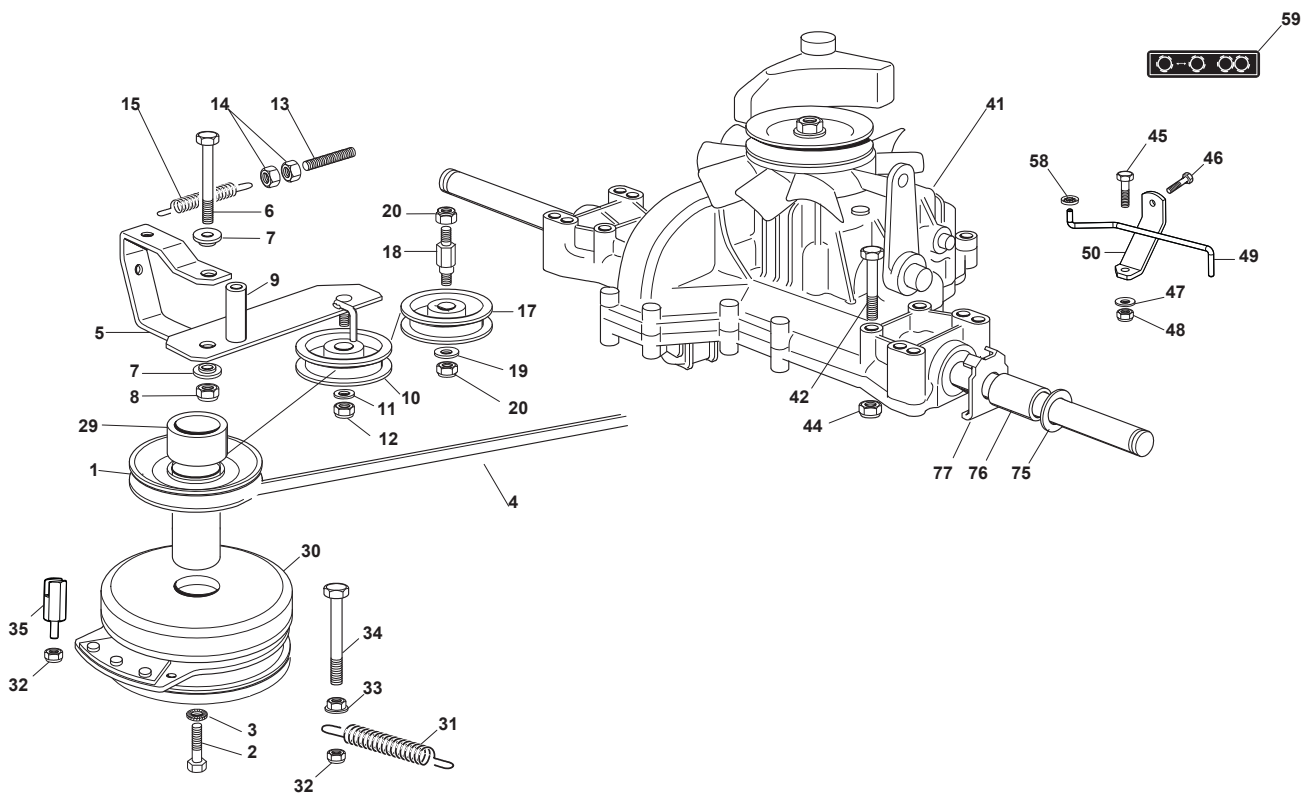

TU 118 HYDRO SD

Ride-on TC SD 108-118 cm Engine - Kawasaki

Issue 12 - 2017

Fig.	Q.ty	Part No	Description	Notes
1	2	118375051/1	Fair Led	
2	1	325869057/0	Connecting Tube	
3	1	127598060/0	Oil Discharge Extension	
4	1	118401001/1	Oil Seal	
5	1	118737849/0	Plug	
6	1	118738256/0	Left Exhaust Connection	
7	1	118738257/0	Right Exhaust Connection	
8	3	112360425/0	Nut	
9	3	112793102/0	Screw	
10	2	112540260/0	Grower	
11	1	182750014/0	Muffler	
12	2	112280100/0	Nut	
13	1	382598065/0	Muffler Protection	
14	2	112583500/0	Grower	
15	2	112792611/0	Screw	
16	4	112540070/0	Washer	
17	4	112735821/0	Screw	
18	1	112792611/0	Screw	
19	1	112521350/0	Washer	
20	1	125430252/0	Spring	
21	3	112540260/0	Grower	
22	3	112793102/0	Screw	
23	1	125090001/2	Choke Control	
24	1	182000201/2	Accelerator	
25	2	125943012/0	Screw	
26	1	325592000/1	Knob	
27	1	112726388/0	Screw	
28	1	112290800/0	Nut	