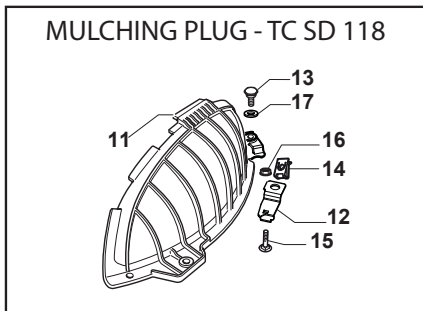

TU 118 HYDRO SD

Ride-on TC SD 108-118 cm   Optionals On Request

Issue 12 - 2017

Fig.	Q.ty	Part No	Description	Notes
1	1	182180090/0	Battery Charger 12V 1A - CE Plug	CE Plug
1	1	182180091/0	Battery Charger 12V 1A - UK Plug	UK Plug
11	1	325140114/0	Deflector	
12	1	325785471/0	Pin	
13	1	125580040/0	Stake	
14	1	118737221/0	Plate	
15	1	112815205/0	Screw	
16	1	112292102/0	Nut	
17	1	112604899/0	Crown Fastener