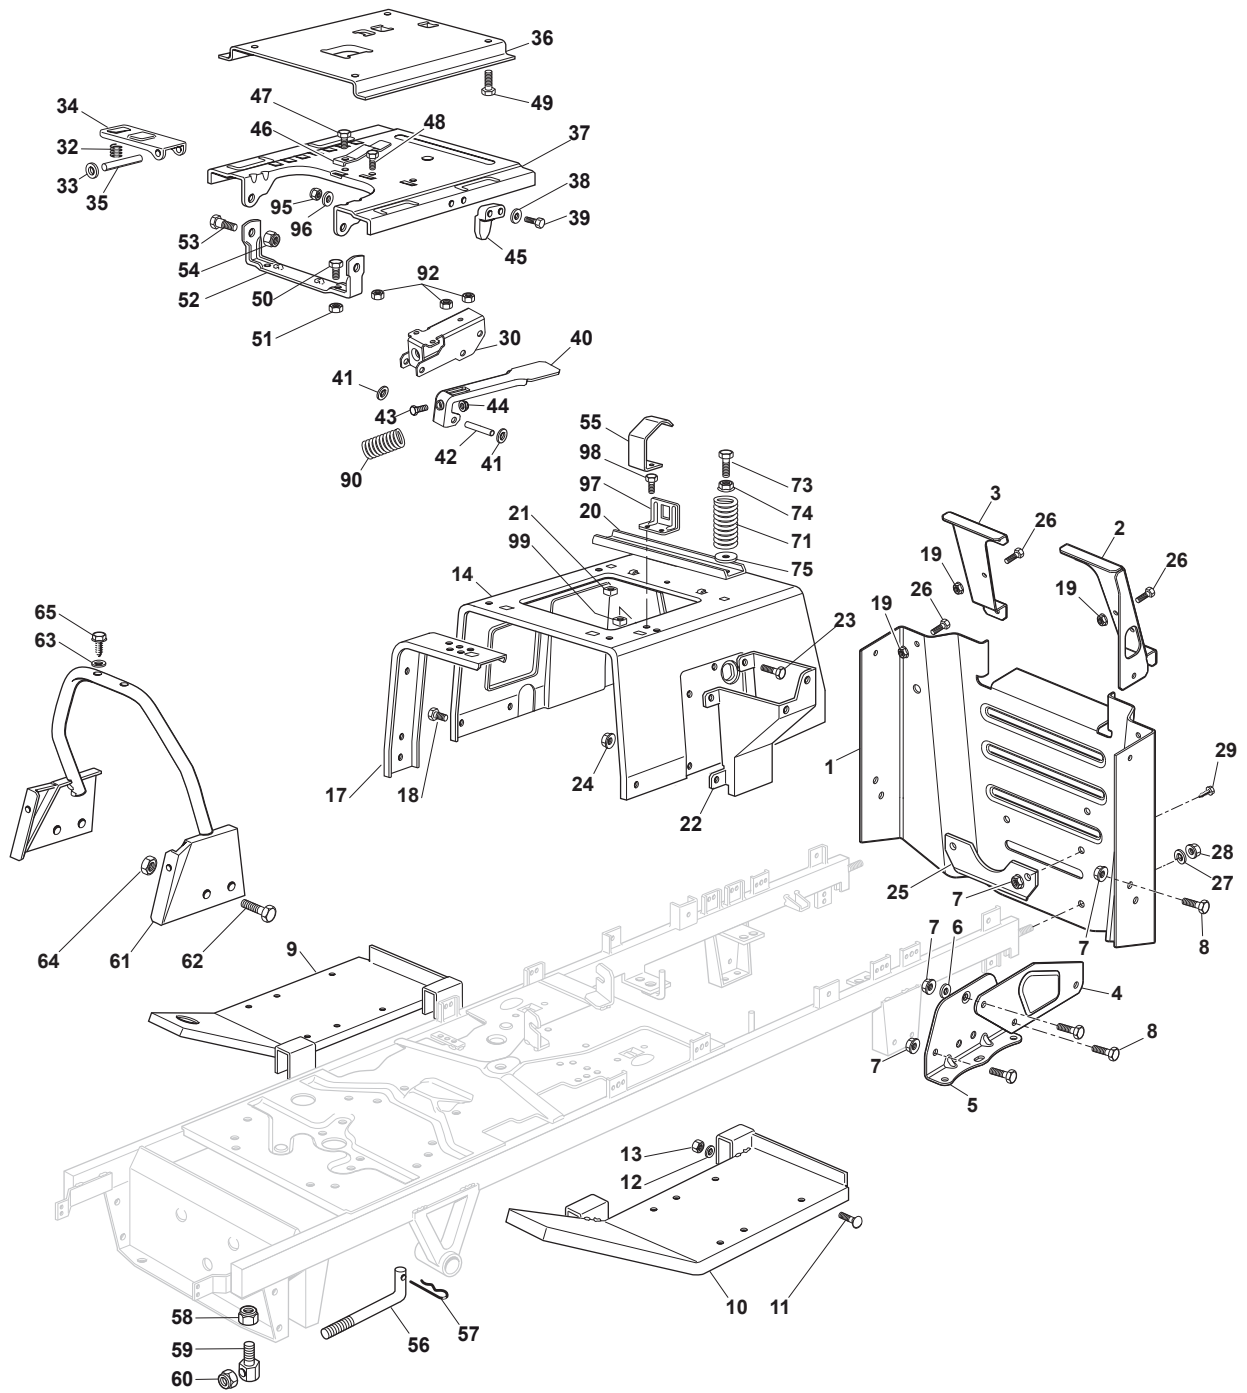

THIS INFORMATION IS NOT INTENDED FOR SALE OR RESALE, AND THIS NOTICE MUST REMAIN ON ALL COPIES.

Fig.	Q.ty	Part No	Description	Notes
1	1	382547103/0	Rear Plate	
2	1	325774683/0	Left Bracket	
3	1	325774681/0	Right Bracket	
4	2	382774299/0	Bracket	
5	2	325774675/0	Transmission Bracket	
6	2	112523060/0	Washer	
7	10	112154210/0	Nut	
8	10	112793102/0	Screw	
9	1	382510041/2	Right Footboard Support	
10	1	382510043/2	Left Footboard Support	
11	4	112815245/0	Screw	
12	4	112523040/0	Washer	
13	4	112154510/0	Nut	
14	1	325785133/5	Seat Support	
17	2	325650065/1	Pulley Stiffening	
18	8	112791200/1	Screw	
19	6	112292102/0	Nut	
20	1	325650067/1	Pulley Stiffening	
21	2	112360420/0	Nut	
22	1	325785137/1	Support	
23	4	112791200/1	Screw	
24	4	112292102/0	Nut	
25	1	1134-5512-01	Towing Plate	
26	8	112791213/1	Screw	
27	2	112585100/0	Washer	
28	2	112295200/0	Nut	
29	2	9959-0820-16	Screw	
30	1	325774575/0	Fulcrum Clamp	
32	1	125430202/1	Spring	
33	2	112604897/0	Elastic Washer	
34	1	325318109/1	Stop Lever	
35	1	125510000/0	Pin	
36	1	325785147/2	Seat Support	
37	1	325785149/3	Fixed Seat Support	
38	4	112521320/0	Washer	
39	2	112815050/0	Screw	
40	1	325318327/0	Lever	
41	6	112604896/0	Crown Fastener	
42	3	122517866/0	Pin	
43	1	112735661/0	Screw	
44	1	112154510/0	Nut	
45	1	325060049/0	Seat Switch Cam	
46	1	125430203/1	Spring	
47	1	112731580/0	Screw	
48	1	112789000/0	Screw	
49	2	9959-0820-16	Screw	
50	2	112792611/0	Screw	
51	2	112293201/0	Nut	
52	1	382774207/0	Seat Clamp Support	
53	2	122524970/3	Pin	
54	2	112155010/0	Nut	