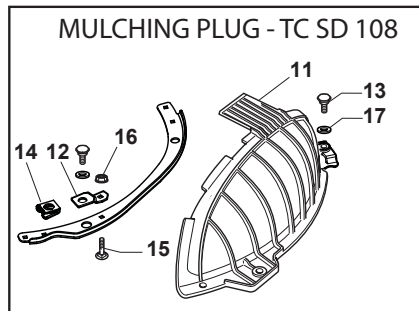

TU 118 HYDRO SD

Ride-on TC SD 108-118 cm   Optionals On Request

Issue 12 - 2017

Fig.	Q.ty	Part No	Description	Notes
1	1	182180090/0	Battery Charger 12V 1A - CE Plug	CE Plug
1	1	182180091/0	Battery Charger 12V 1A - UK Plug	UK Plug
11	1	325140114/0	Deflector	
12	1	325785471/0	Pin	
13	1	125580040/0	Stake	
14	1	118737221/0	Plate	
15	1	112815205/0	Screw	
16	1	112292102/0	Nut	
17	1	112604899/0	Crown Fastener