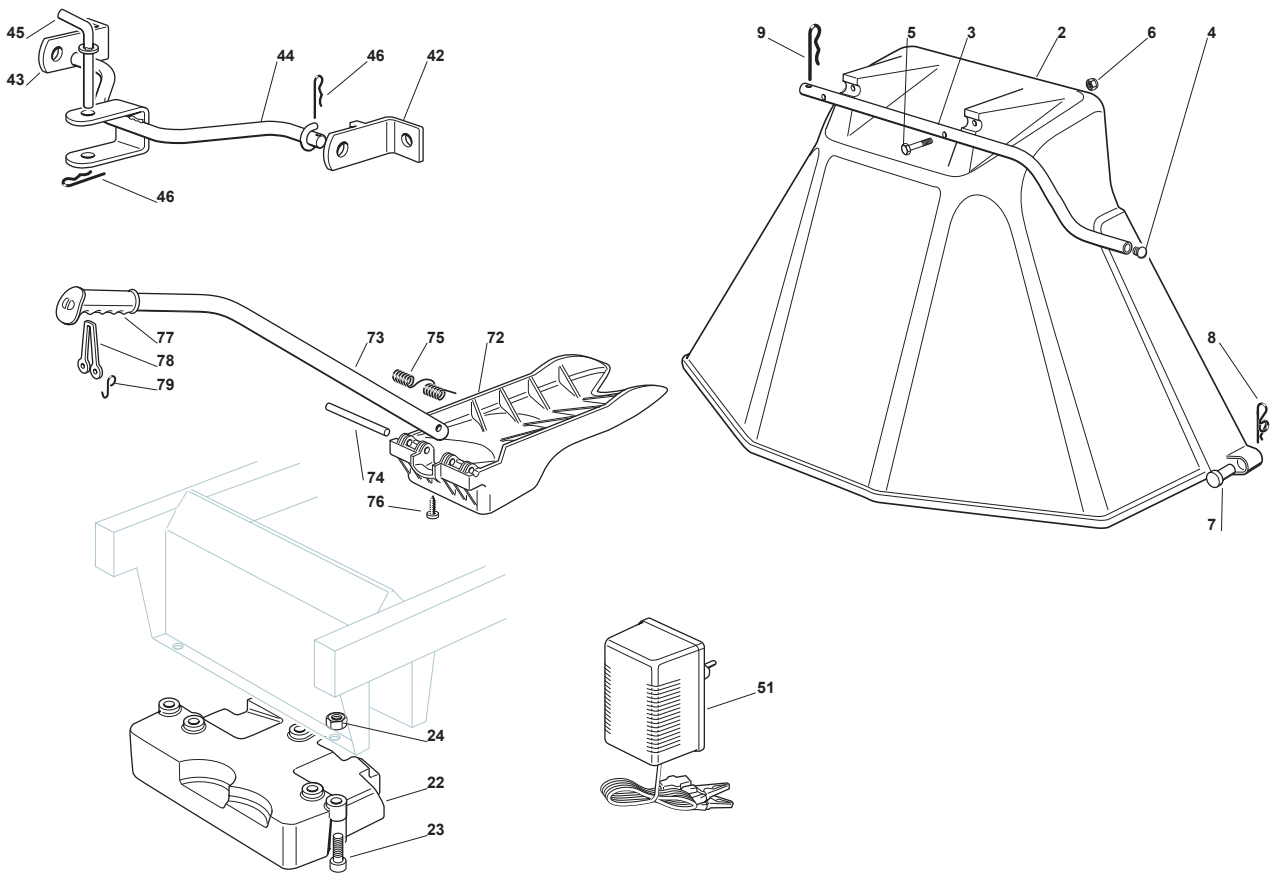

Fig.	Q.ty	Part No	Description	Notes
2	1	382400003/1	Ejection Guard	
3	1	325869043/0	Rear Support	
4	2	118566112/0	Polyethylene Push Road	
5	2	112689515/0	Screw	
6	2	112154510/0	Nut	
7	2	125510022/0	Pin	
8	2	124487998/0	Cotter Pin	
9	1	124487999/0	Spring Pin	
22	1	125519997/1	Front Weight Tc	
23	3	112760520/0	Screw	
24	3	112155000/0	Nut	
42	1	382735502/0	Bracket	
43	1	325774213/0	Bracket	
44	1	382033105/1	Rod	
45	1	125510021/1	Hitch Pin	
46	2	124487999/0	Spring Pin	
51	1	182180050/0	Battery Charger	CE Plugg
51	1	182180052/0	Battery Charger	UK Plugg
72	1	325140097/0	Deflector	
73	1	325394005/0	Handle	
74	1	125510077/0	Pin	
75	1	125430245/0	Spring	
76	1	112735405/0	Screw	
77	1	325280000/1	Handgrip	
78	1	125840011/1	Tie Rod	
79	2	125253004/0	Mulch.Kit Fixing Hook	