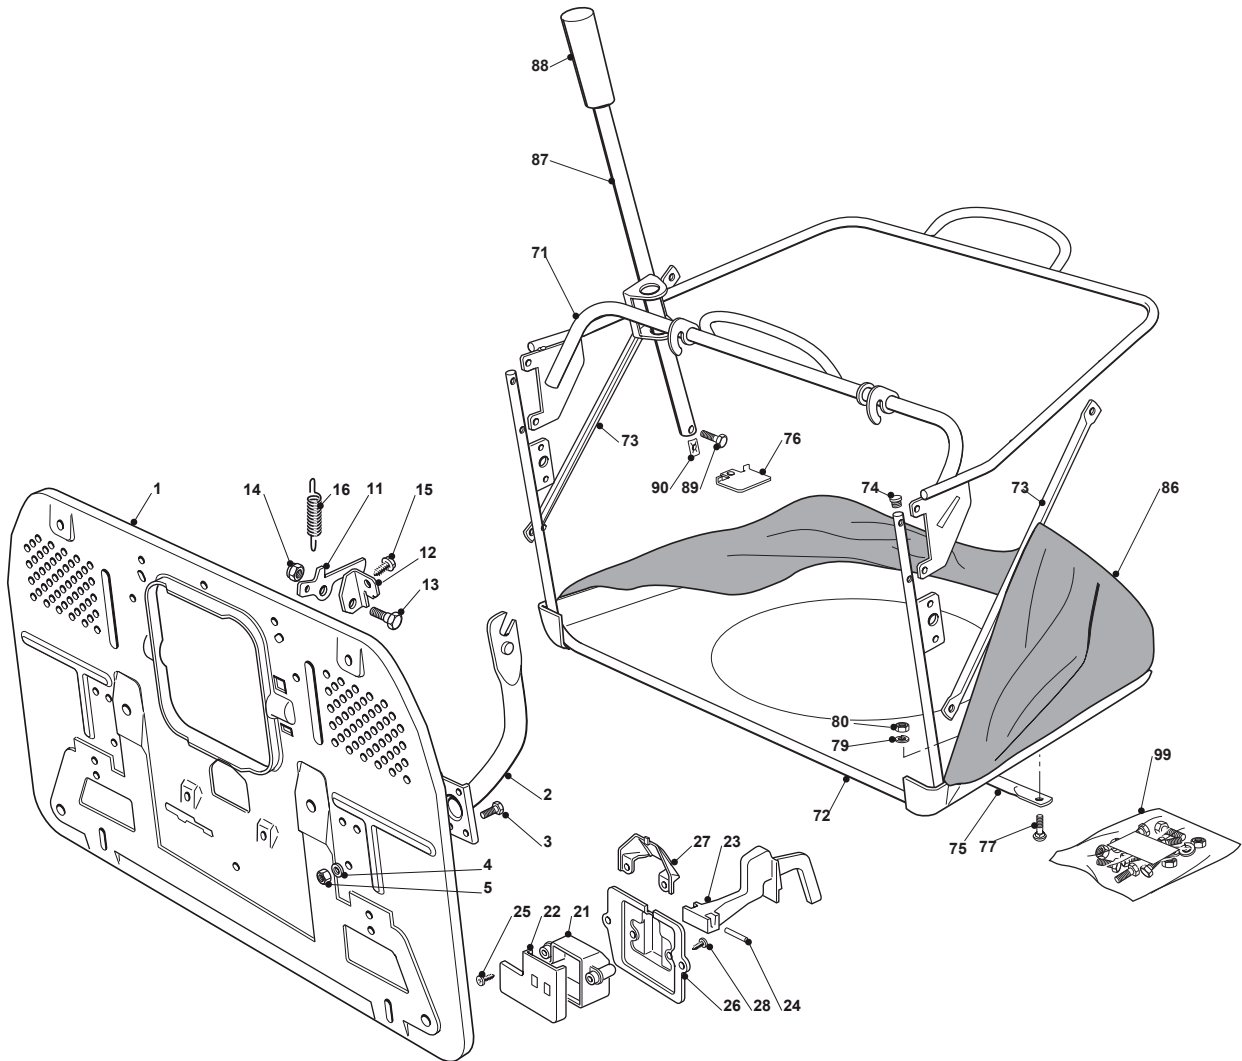

TX 102 HYDRO

Ride-on 102-122 cm Grass-Catcher with Electrical Lifting

Issue 13 - 2016

Fig.	Q.ty	Part No	Description	Notes
89	1	112788800/0	Screw	
90	1	112157000/0	Nut	
98	1	325120232/0	Cap	
99	1	382180111/0	Outfit, Screws	