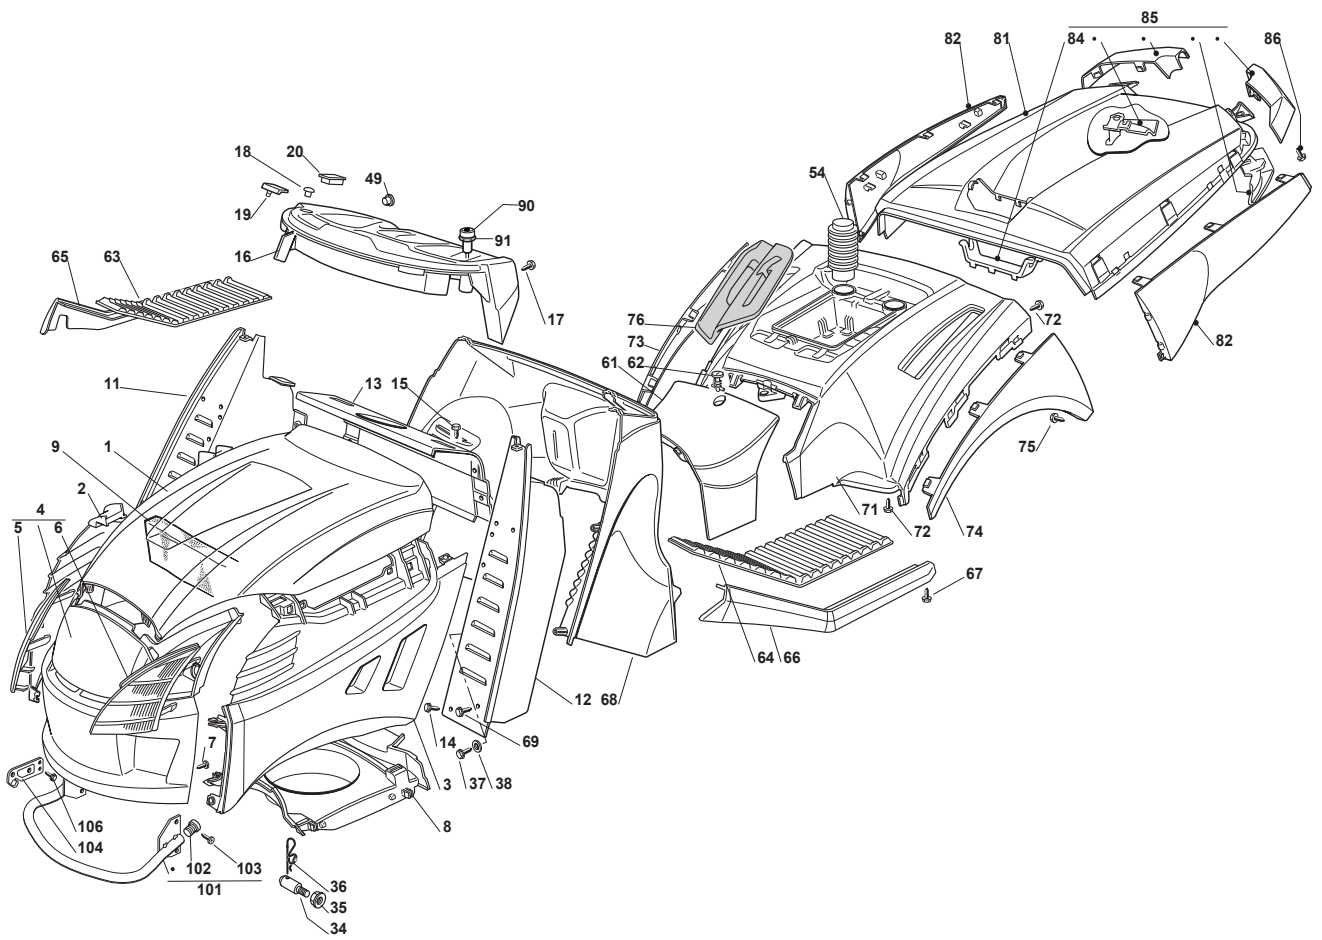

TX 102 HYDRO

Ride-on 102-122 cm Body

Issue 13 - 2016

Fig.	Q.ty	Part No	Description	Notes
90	1	325605003/0	Button	
91	1	325256250/0	Screwed Ring	
101	1	382869019/0	Muffler Protection	
102	2	118737857/0	Cap	
103	4	112734995/0	Screw	
104	2	325547109/2	Plate	
106	4	112731580/0	Screw