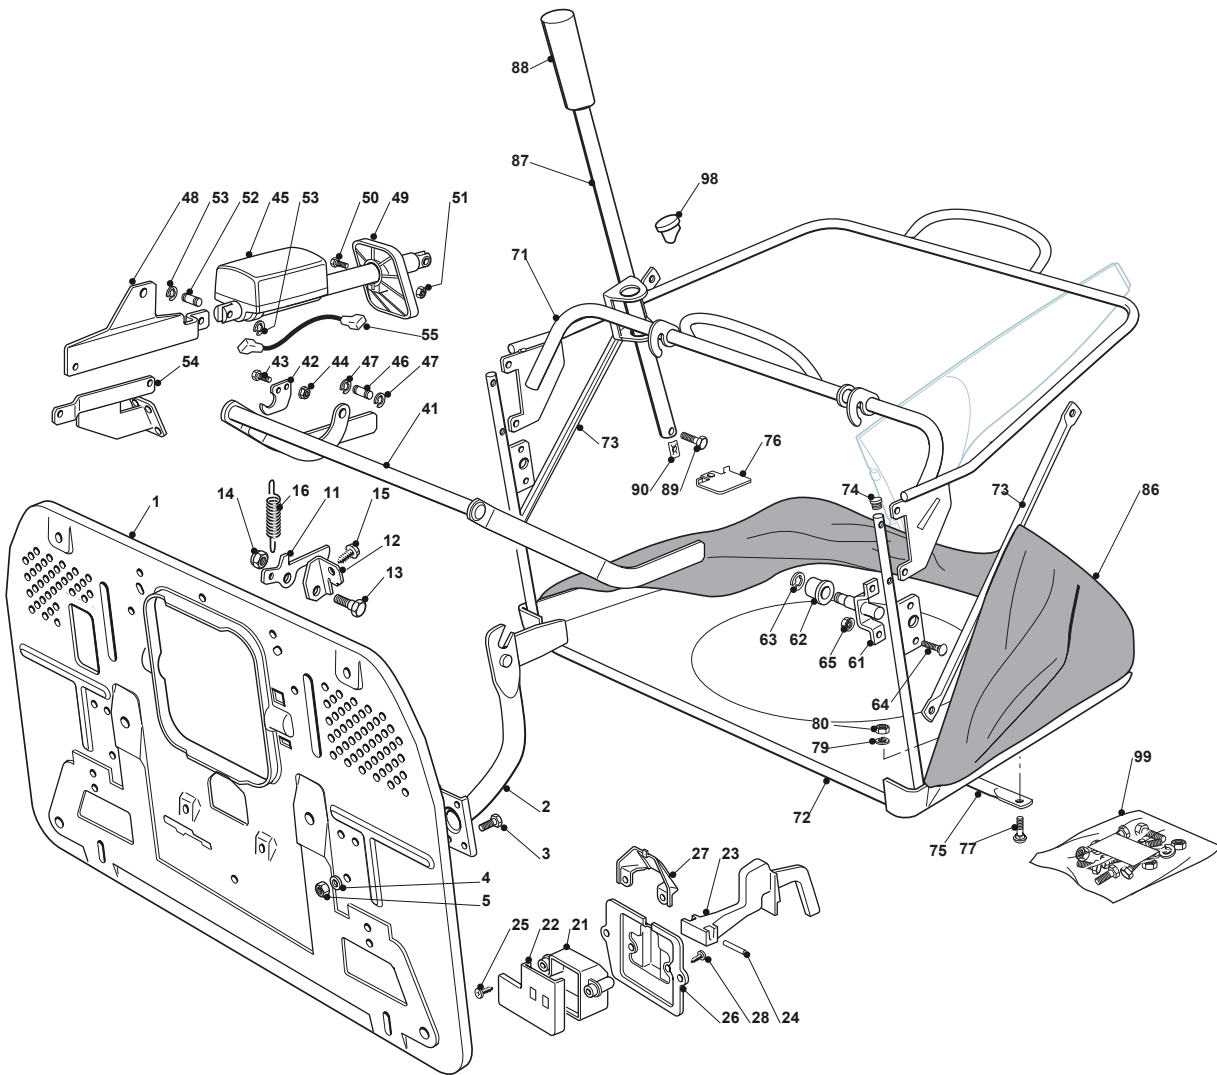

Fig.	Q.ty	Part No	Description	Notes
1	2	125033060/0	Washing Cutting Deck Connection	
2	2	119035000/0	Or Ring	
3	2	112500030/0	Rivet	
9	1	382108016/1	Conveyor	
10	2	325774373/0	Clamp	
11	1	325060144/0	Right Belt Protection Carter	
12	1	325060145/0	Left Belt Protection	
13	2	325774267/0	Clamp	
14	2	325774423/0	Clamp	
15	1	325774425/0	Clamp	
16	1	325774421/0	Clamp	