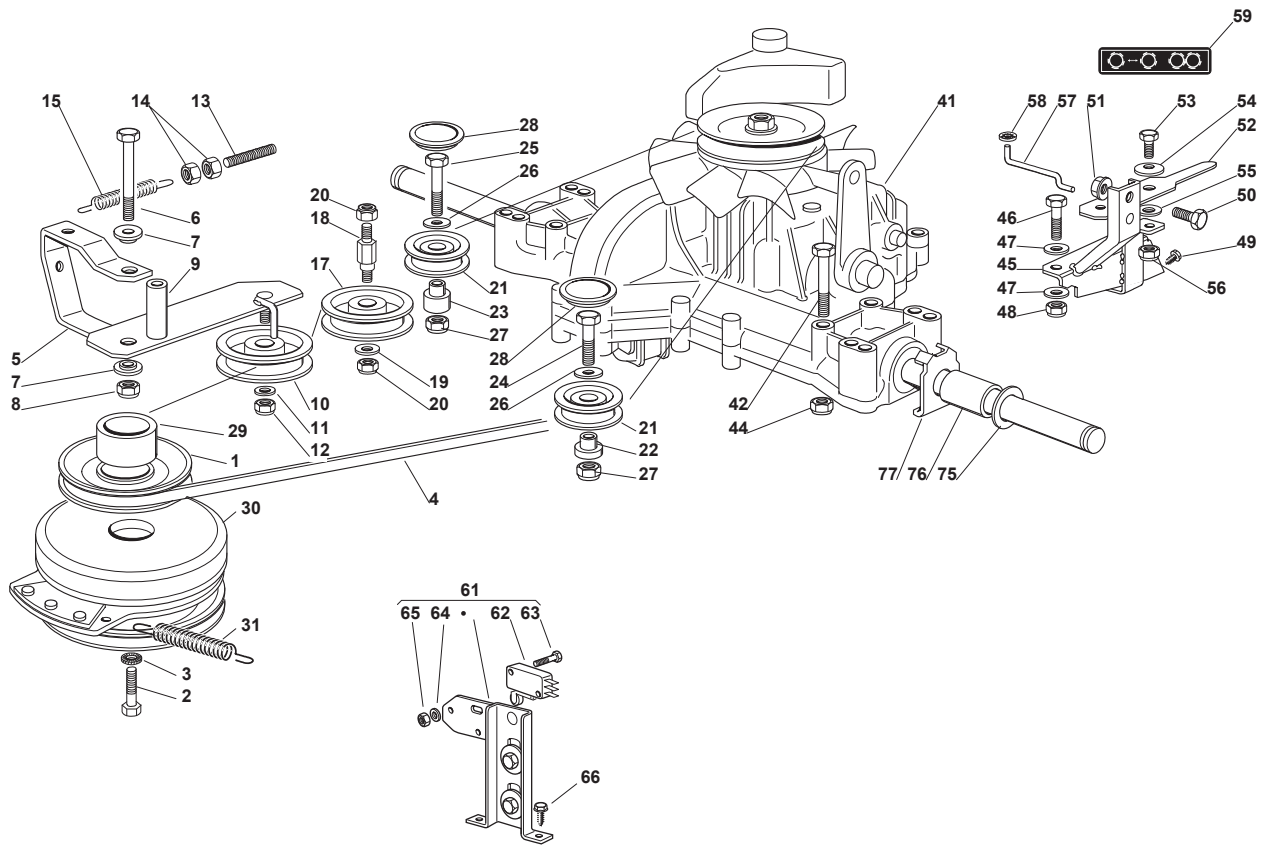

Fig.	Q.ty	Part No	Description	Notes
64	2	112581100/0	Grower	
65	2	112290791/0	Nut	
66	2	112735110/0	Screw	
67	1	119410614/0	Microswitch	
75	4	112521410/0	Washer	
76	2	125160023/0	Spacer	
77	2	325670025/0	Washer