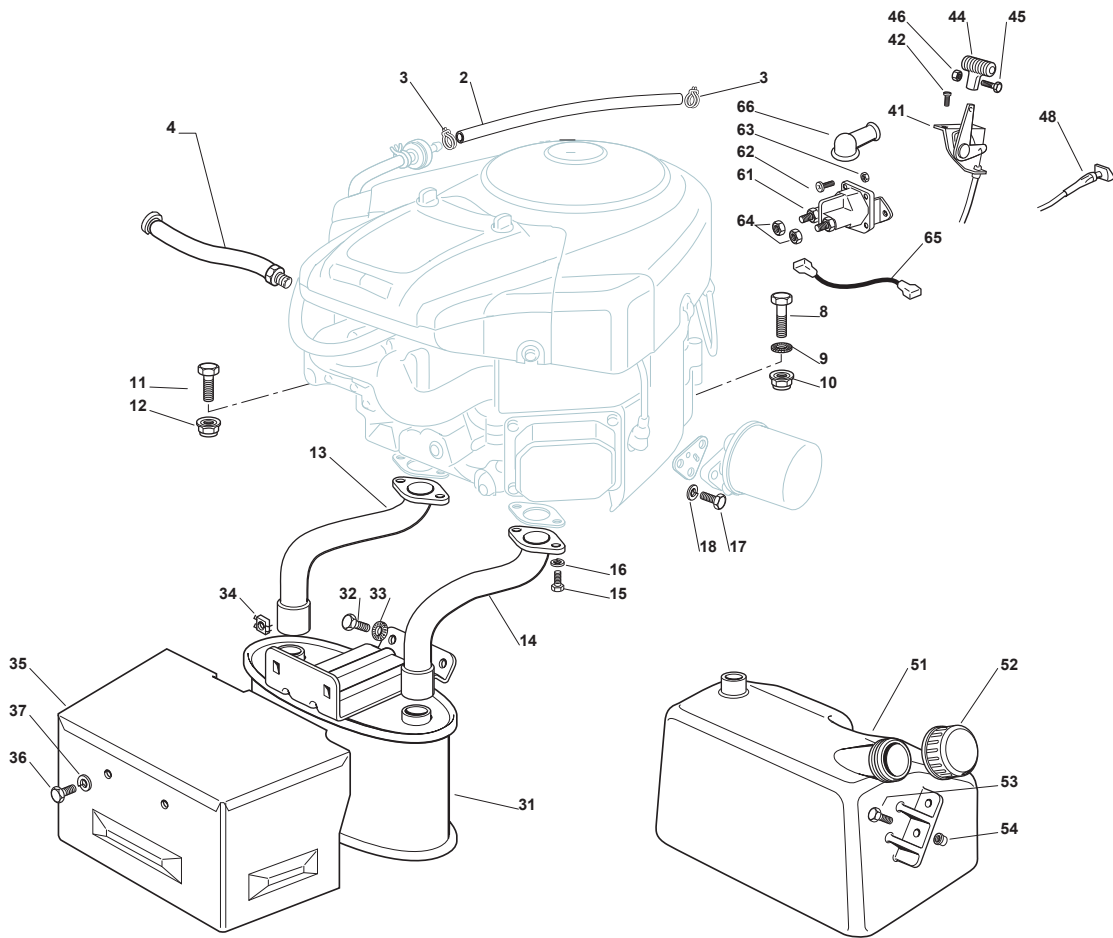

Fig.	Q.ty	Part No	Description	Notes
61	1	118736113/0	Starter Relay	
2	1	325869016/1	Connecting Tube	
3	2	118375051/1	Fair Led	
6	1	1134-5827-01	Oil Drain Assy	
8	3	112691100/0	Screw	
9	1	112540260/0	Grower	
10	1	112154210/0	Nut	
11	3	112154210/0	Nut	
12	1	118738206/0	Exhaust Discharge Tube	
13	2	112583500/0	Grower	
14	2	112735530/0	Screw	
15	1	112691115/0	Screw	
31	1	182750010/0	Muffler	
32	2	112793102/0	Screw	
33	2	112540260/0	Grower	
34	2	112360425/0	Nut	
35	1	382598009/2	Muffler Protection	
36	2	112792611/0	Screw	
37	2	112583500/0	Grower	
41	1	182000200/1	Throttle Cable	
42	2	125943012/0	Screw	
44	1	325592000/0	Knob	
45	1	112726388/0	Screw	
46	1	112290800/0	Nut	
51	1	125735110/3	Tank	
51	1	325735111/3	Tank	
52	1	125795000/1	Fuel Cap	
53	2	112788910/0	Screw	
54	2	112500092/0	Rivet	
62	2	112791011/0	Screw	
63	2	112292102/0	Nut	
64	2	112360352/0	Nut	
65	1	125065017/0	Cable	
66	1	118564861/1	Protection	