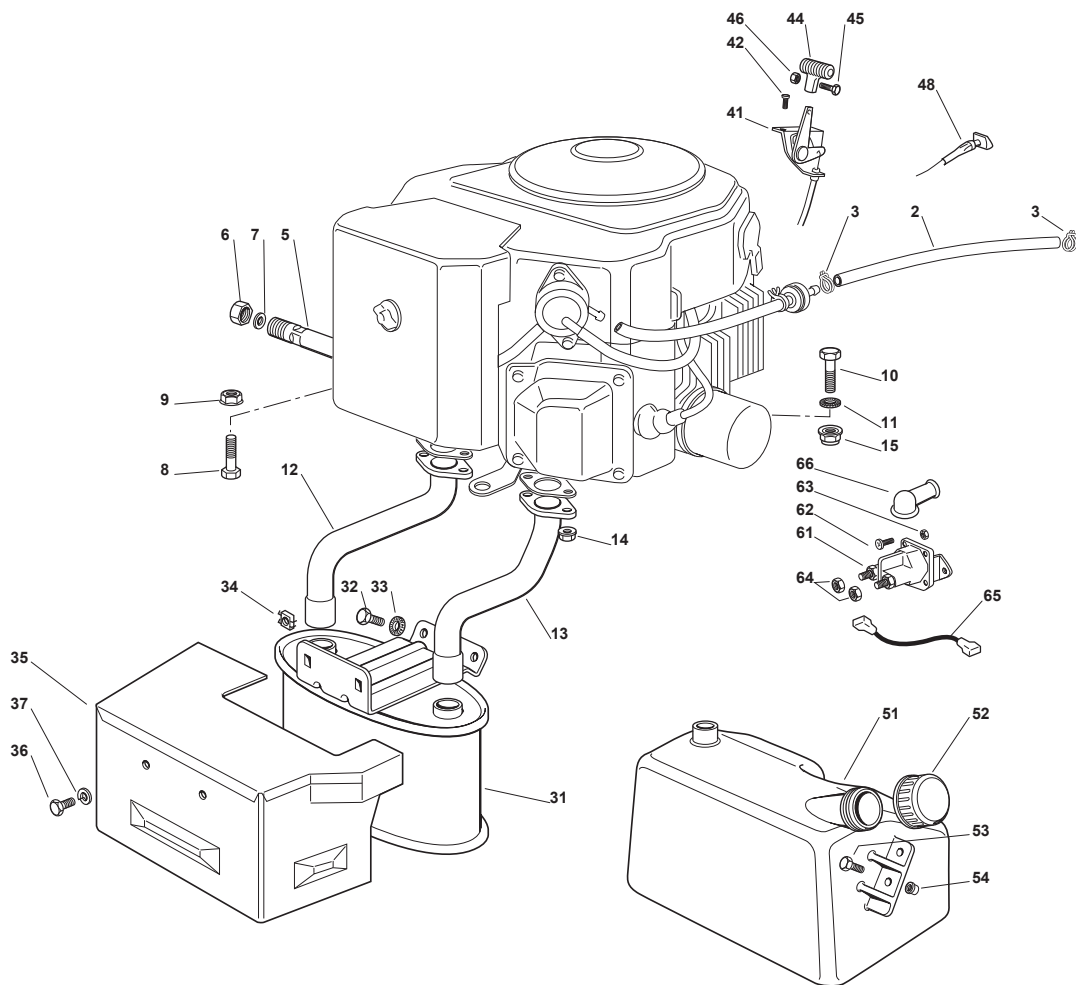

Fig.	Q.ty	Part No	Description	Notes
61	1	118736113/0	Starter Relay	
2	1	325869016/1	Connecting Tube	
3	2	118375051/1	Fair Led	
4	3	112735108/1	Screw	
5	1	112154210/0	Nut	
6	1	112691115/0	Screw	
7	1	112540260/0	Grower	
8	1	127598060/0	Oil Discharge Extension	
9	1	118737849/0	Plug	
10	1	118401001/1	Oil Seal	
11	1	118738227/0	Exhaust Pipe Kohler 16-18	
12	2	112735530/0	Screw	
13	2	112583500/0	Grower	
14	3	125160035/0	Spacer	
31	1	182750010/0	Muffler	
32	2	112793102/0	Screw	
33	2	112540260/0	Grower	
34	2	112360425/0	Nut	
35	1	382598029/0	Muffler Protection	
36	2	112792611/0	Screw	
37	2	112583500/0	Grower	
41	1	182000200/1	Throttle Cable	
42	2	125943012/0	Screw	
44	1	125394501/0	Knob	
45	1	112726388/0	Screw	
46	1	112290800/0	Nut	
51	1	125735110/3	Tank	without Fuel Indicator
51	1	325735111/3	Tank	with Fuel Indicator
52	1	125795000/1	Fuel Cap	
53	2	112788910/0	Screw	
54	2	112500092/0	Rivet	
62	2	112791011/0	Screw	
63	2	112292102/0	Nut	
64	2	112360352/0	Nut	
65	1	125065017/0	Cable	
66	1	118564861/1	Protection	