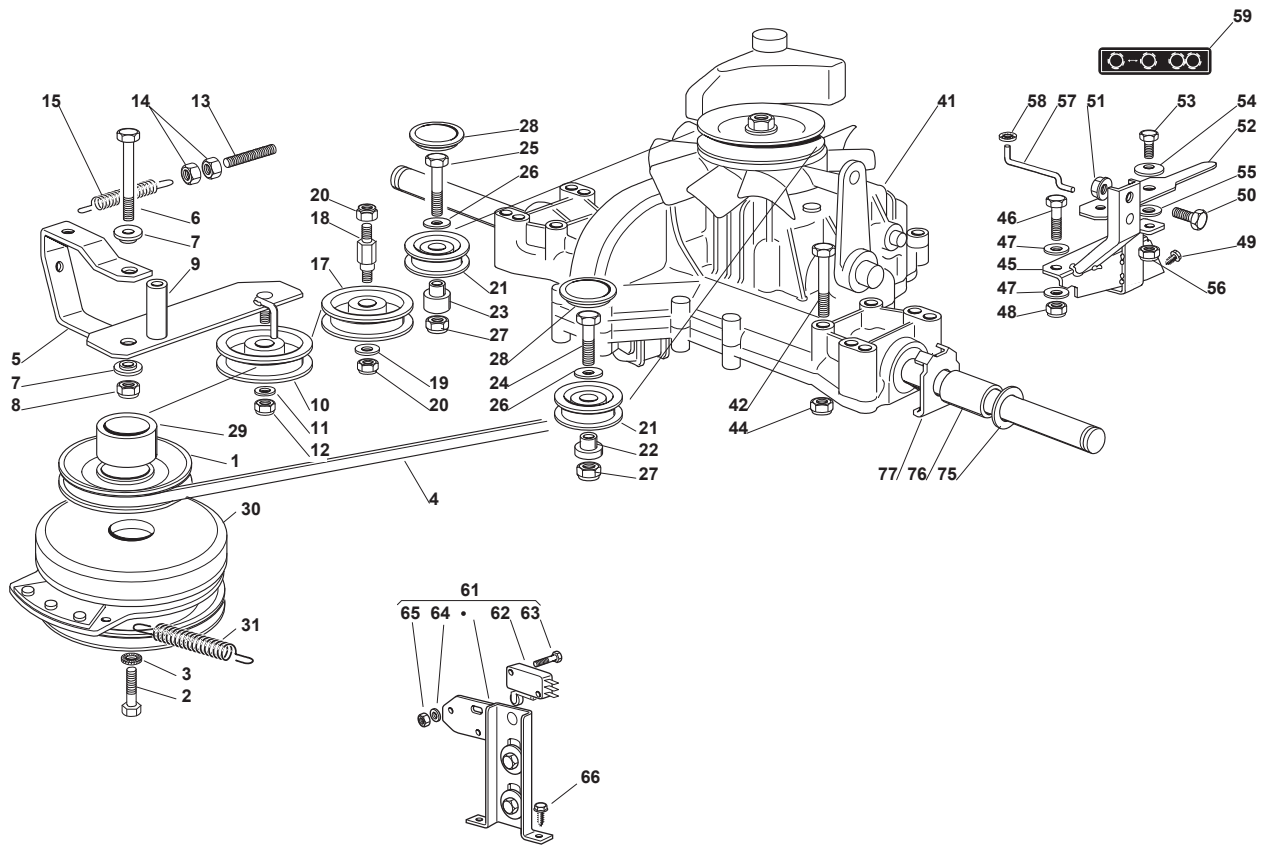

Fig.	Q.ty	Part No	Description	Notes
1	2	118375051/1	Fair Led	
2	1	325869057/0	Fuel Tube Connecting Tube	
3	1	127598060/0	Oil Discharge Extension	
4	1	118401001/1	Oil Seal	
5	1	118737849/0	Plug	
6	1	118738254/0	Left Exhaust Connection	
7	1	118738255/0	Right Exhaust Connection	
8	3	112360425/0	Nut	
9	3	112793102/0	Screw	
10	2	112540260/0	Grower	
11	1	182750014/0	Muffler	
12	2	112280100/0	Nut	
13	1	382598065/0	Muffler Protection	
14	2	112792611/0	Screw	
15	2	112583500/0	Grower	
16	4	112540070/0	Washer	
17	4	112735821/0	Screw	
18	1	112792611/0	Screw	
19	1	112521350/0	Washer	
20	1	125430252/0	Spring	
21	3	112540260/0	Grower	
22	3	112793102/0	Screw	
23	1	125090001/2	Choke Control	
24	1	182000201/2	Accelerator	
25	2	125943012/0	Screw	
26	1	325592000/0	Knob	
27	1	112726388/0	Screw	
28	1	112290800/0	Nut	

Fig.	Q.ty	Part No	Description	Notes
1	2	118375051/1	Fair Led	
2	1	325869057/0	Fuel Tube Connecting Tube	
3	1	127598060/0	Oil Discharge Extension	
4	1	118401001/1	Oil Seal	
5	1	118737849/0	Plug	
6	1	118738256/0	Left Exhaust Connection	
7	1	118738257/0	Right Exhaust Connection	
8	3	112360425/0	Nut	
9	3	112793102/0	Screw	
10	2	112540260/0	Grower	
11	1	182750014/0	Muffler	
12	2	112280100/0	Nut	
13	1	382598065/0	Muffler Protection	
14	2	112792611/0	Screw	
15	2	112583500/0	Grower	
16	4	112540070/0	Washer	
17	4	112735821/0	Screw	
18	1	112792611/0	Screw	
19	1	112521350/0	Washer	
20	1	125430252/0	Spring	
21	3	112540260/0	Grower	
22	3	112793102/0	Screw	
23	1	125090001/2	Choke Control	
24	1	182000201/2	Accelerator	
25	2	125943012/0	Screw	
26	1	325592000/0	Knob	
27	1	112726388/0	Screw	
28	1	112290800/0	Nut	