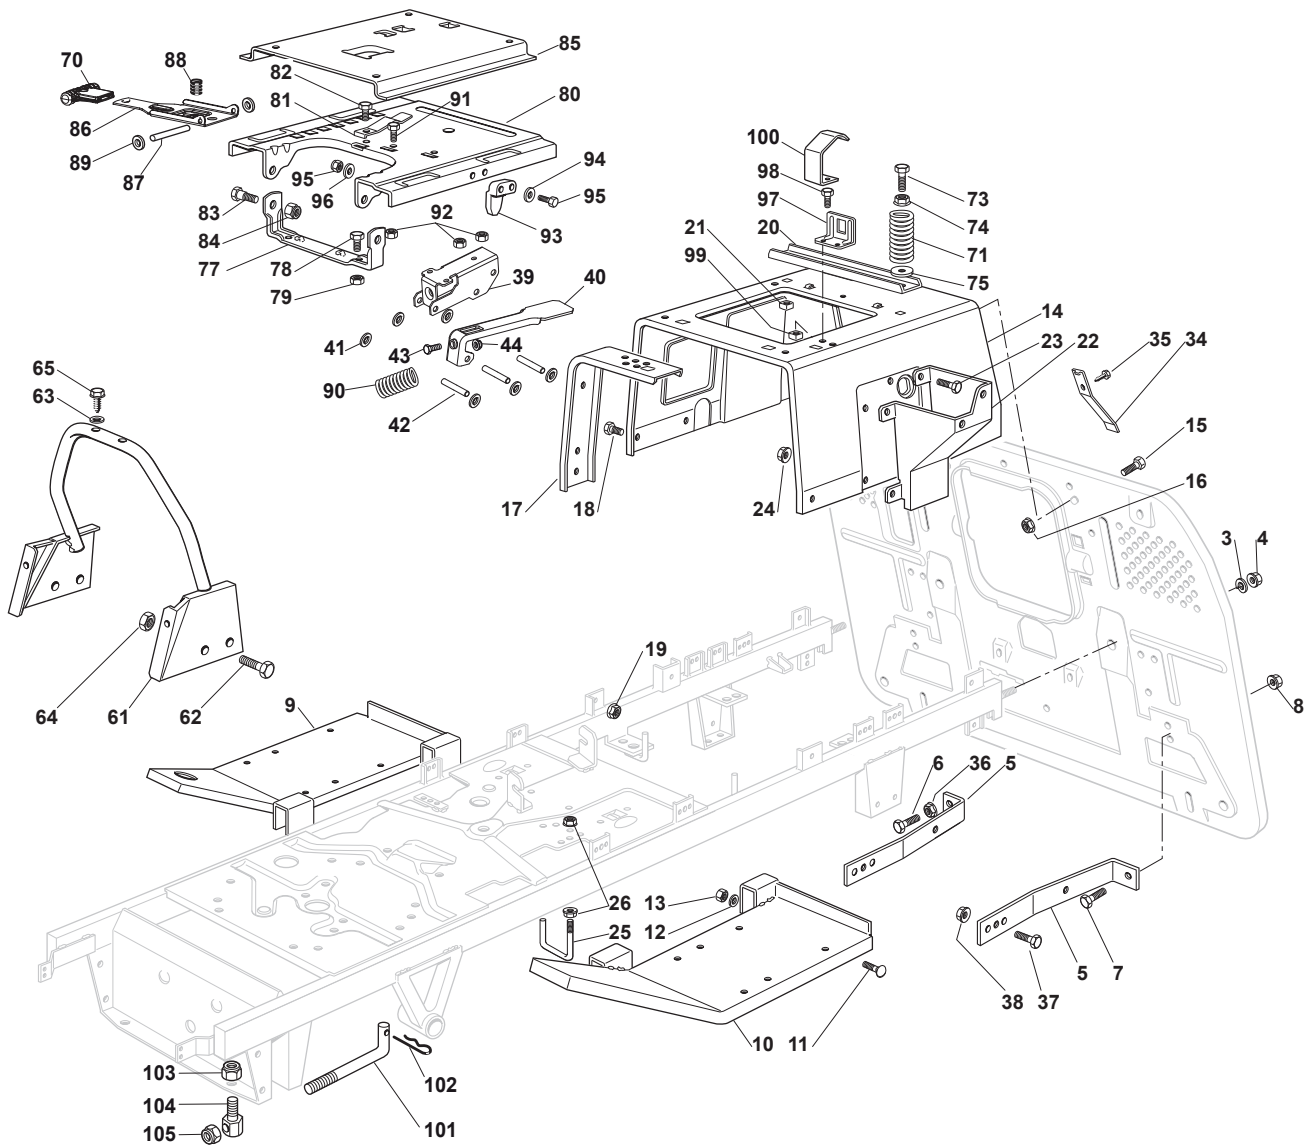

Fig.	Q.ty	Part No	Description	Notes
83	2	122524970/2	Fulcrum Pin	
84	2	112155010/0	Nut	
85	1	325785147/2	Seat Support	
86	1	325318109/1	Stop Lever	
87	1	125510000/0	Pin	
88	1	125430202/1	Spring	
89	2	112604897/0	Elastic Washer	
90	1	125430285/0	Spring	
91	1	112789000/0	Screw	
92	1	112154330/0	Nut	
93	1	325060049/0	Seat Switch Cam	
94	2	112815050/0	Screw	
95	4	112521320/0	Washer	
96	2	112154330/0	Nut	
97	1	325755025/1	Bracket	
98	2	112735110/0	Screw	
99	2	112437502/0	Plate	
100	1	325430255/0	Spring	
101	2	125510119/0	Tie Rod	
102	2	124487997/0	Cotter Pin	
103	2	112155000/0	Nut	
104	2	125510040/1	Pin	
105	2	112155000/0	Nut	

Fig.	Q.ty	Part No	Description	Notes
82	1	112731580/0	Screw	
83	2	122524970/2	Fulcrum Pin	
84	2	112155010/0	Nut	
85	1	325785147/2	Seat Support	
86	1	325318303/0	Stop Lever	
87	1	125510000/0	Pin	
88	1	125430202/1	Spring	
89	2	112604897/0	Elastic Washer	
90	1	125430285/0	Spring	
91	1	112789000/0	Screw	
92	1	112154330/0	Nut	
93	1	325060049/0	Seat Switch Cam	
94	2	112815050/0	Screw	
95	4	112521320/0	Washer	
96	2	112154330/0	Nut	
97	1	325755025/1	Bracket	
98	2	112735110/0	Screw	
99	2	112437502/0	Plate	
100	1	325430255/0	Spring	
101	2	125510119/0	Tie Rod	
102	2	124487997/0	Cotter Pin	
103	2	112155000/0	Pin	
104	2	125510040/1	Nut	
105	2	112155000/0	Nut	