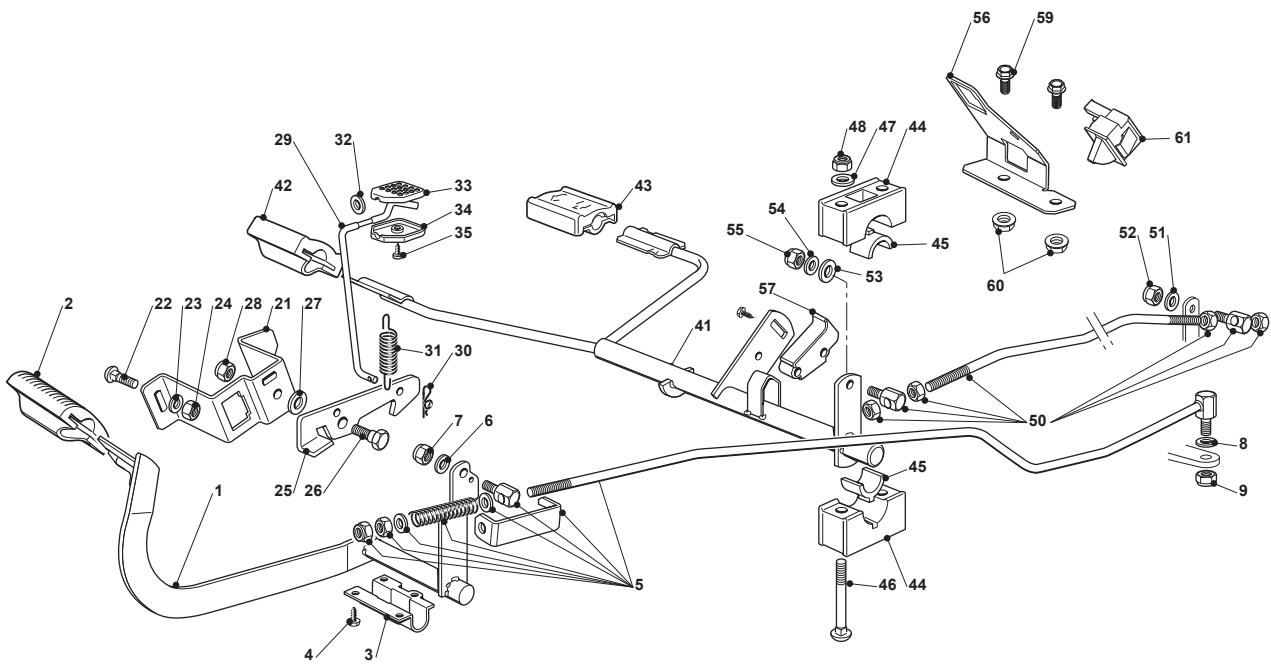

TX 102 HYDRO

Ride-on 102-122 cm Steering 15"

Issue 13 - 2016

Fig.	Q.ty	Part No	Description	Notes
66	1	122167840/0	Spacer	
67	1	112691200/0	Screw	
68	1	112293201/0	Nut	

Fig.	Q.ty	Part No	Description	Notes
61	1	382394853/OLC	Switch Ass.Y	
1	1	382500011/2	Pedal	
2	1	325110416/0	Clamp Cover	
3	1	325547081/2	Plate	
4	4	112731601/0	Screw	
5	1	382000582/0	Rod	
6	1	112521350/0	Washer	
7	1	112155000/0	Nut	
8	2	112521360/0	Washer	
9	1	112155000/0	Nut	
21	1	325785143/1	Support	
22	2	112815210/0	Screw	
23	1	112523040/0	Washer	
24	2	112154510/0	Nut	
25	1	325253001/0	Hook	
26	1	122524970/2	Fulcrum Pin	
27	1	325670011/0	Antifriction Washer	
28	1	112155000/0	Nut	
31	1	125430213/0	Spring	
36	1	125033034/0	Rod	
37	1	125394509/1	Knob	
38	1	112523020/0	Washer	
41	1	382000391/1	Drive Pedal	
42	1	325110417/0	Clamp Cover Front	
43	1	325110418/0	Clamp Cover Rear	
44	4	325785354/0	Support	
45	4	325034003/0	Brass	
46	4	112815271/0	Screw	
47	4	112523040/0	Washer	
48	4	112154510/0	Nut	
50	1	382000579/0	Rod	
51	1	112523040/0	Washer	
52	1	112154510/0	Nut	
53	1	112521360/0	Washer	
54	1	112523040/0	Washer	
55	1	112154510/0	Nut	
56	1	325785481/0	Micro Switch Bracket	
57	1	325060034/1	Cam	
58	1	112735404/0	Screw	
59	2	112793102/0	Screw	
60	2	112293201/0	Nut	
62	1	119410609/1LC	Micro Switch	
63	2	112735602/0	Screw	
64	2	112581100/0	Grower	
65	2	112290791/0	Nut	
66	2	112735110/0	Screw	
67	1	119410614/0	Microswitch	