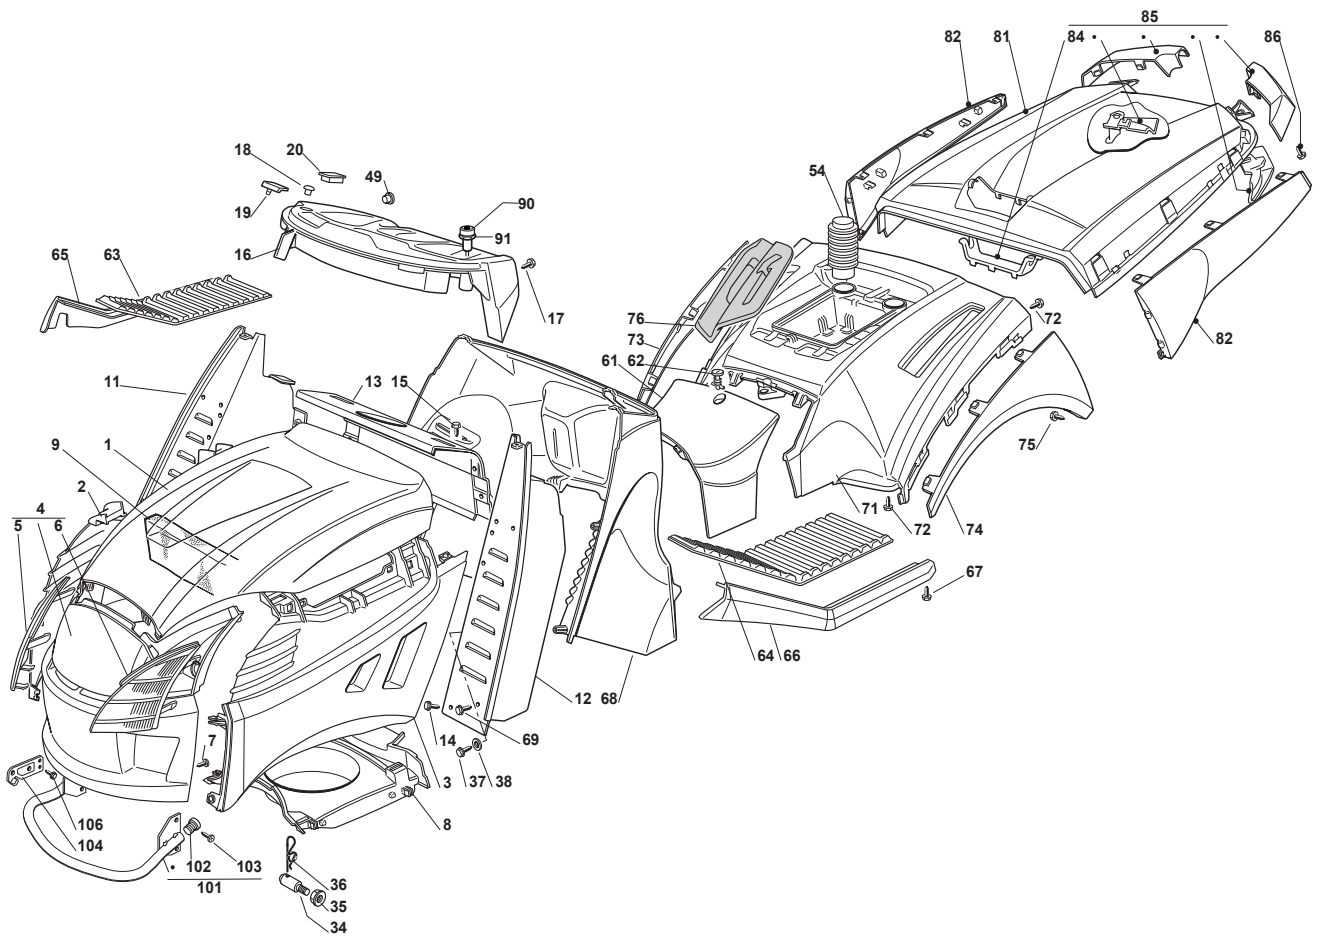

Fig.	Q.ty	Part No	Description	Notes
82	1	112731580/0	Screw	
83	2	122524970/2	Fulcrum Pin	
84	2	112155010/0	Nut	
85	1	325785147/2	Seat Support	
86	1	325318303/0	Stop Lever	
87	1	125510000/0	Pin	
88	1	125430202/1	Spring	
89	2	112604897/0	Elastic Washer	
90	1	125430285/0	Spring	
91	1	112789000/0	Screw	
92	1	112154330/0	Nut	
93	1	325060049/0	Seat Switch Cam	
94	2	112815050/0	Screw	
95	4	112521320/0	Washer	
96	2	112154330/0	Nut	
97	1	325755025/1	Bracket	
98	2	112735110/0	Screw	
99	2	112437502/0	Plate	
100	1	325430255/0	Spring	
101	2	125510119/0	Tie Rod	
102	2	124487997/0	Cotter Pin	
103	2	112155000/0	Pin	
104	2	125510040/1	Nut	
105	2	112155000/0	Nut	