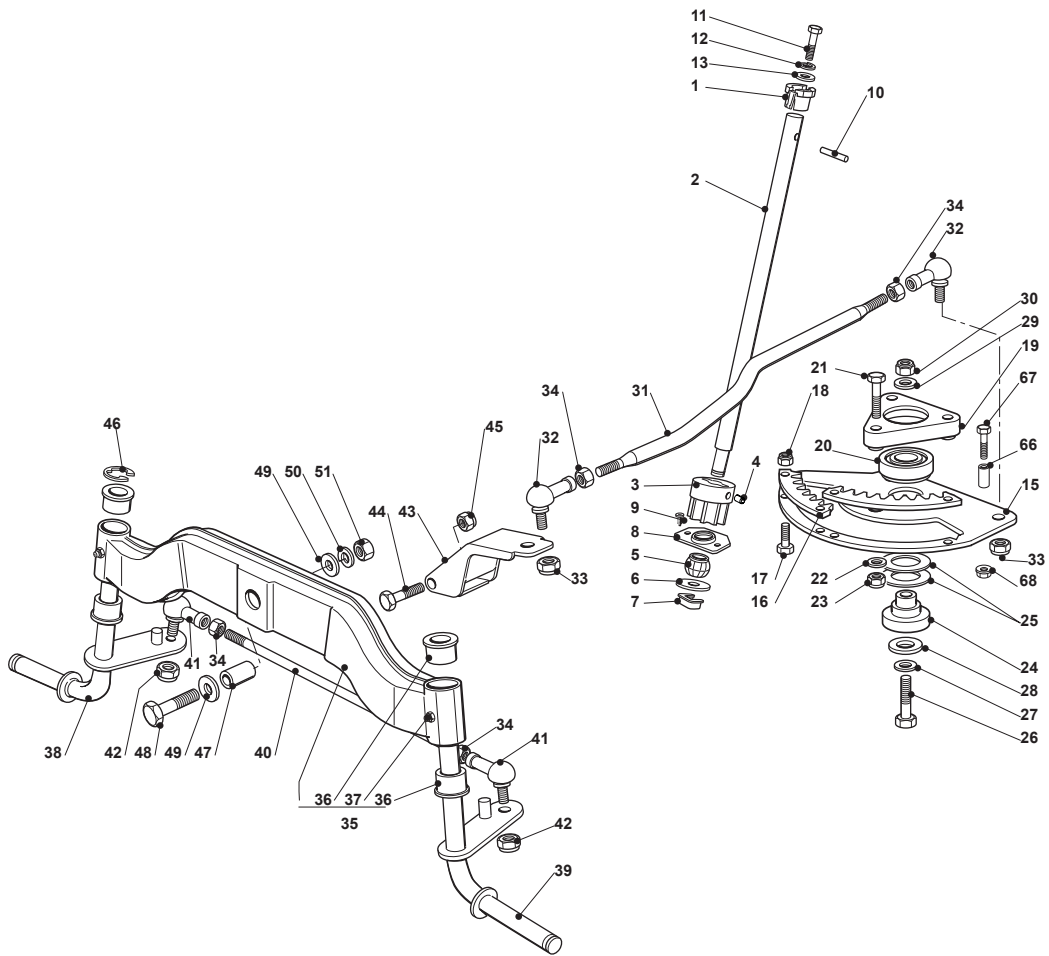

TX 102 HYDRO

Ride-on 102-122 cm Steering 15"

Issue 13 - 2016

Fig.	Q.ty	Part No	Description	Notes
66	1	122167840/0	Spacer	
67	1	112691200/0	Screw	
68	1	112293201/0	Nut