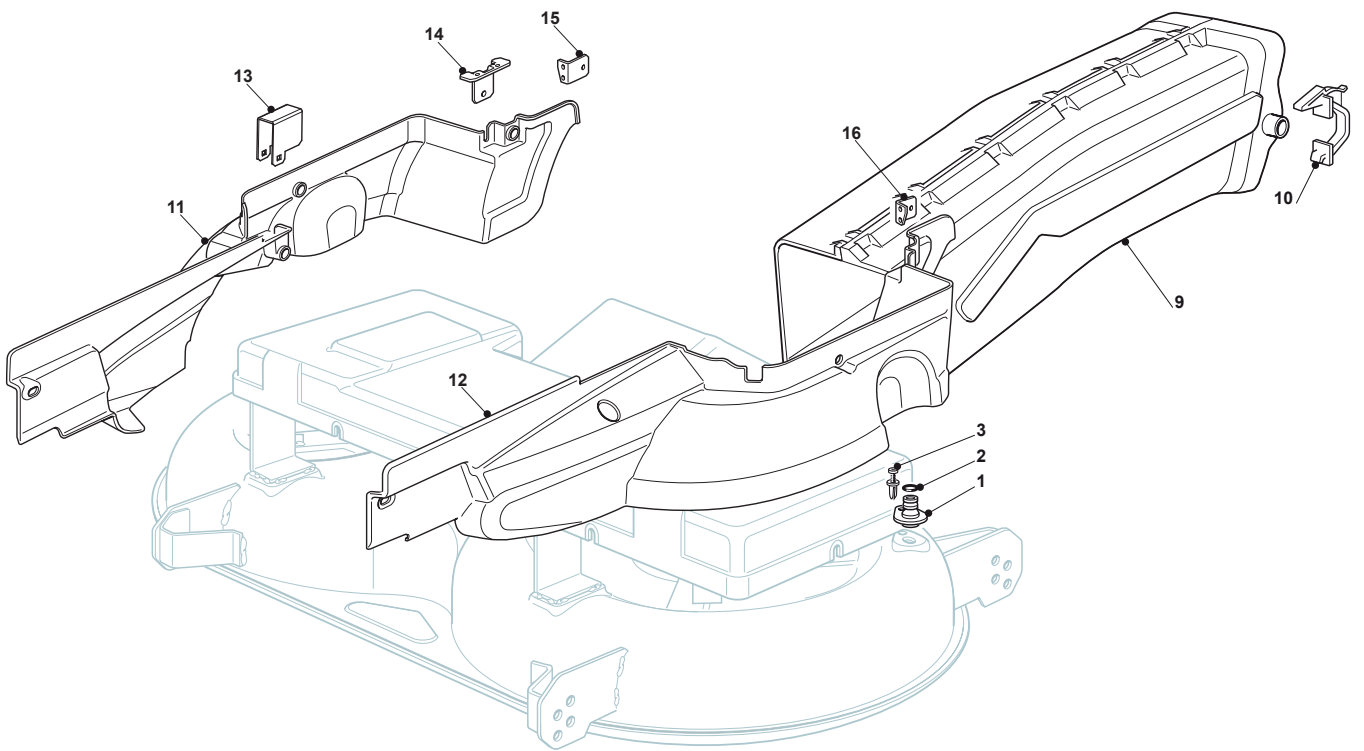

Fig.	Q.ty	Part No	Description	Notes
1	1	382564131/0	Cutting Plate Black	Black
1	1	382564132/0	Cutting Plate Red	Red
1	1	382564133/0	Cutting Plate Yellow	Yellow
1	1	382564153/0	Cutting Plate Grey	Grey
2	2	125033060/0	Washing Cutting Deck Connection	
3	2	119035000/0	Or Ring	
4	2	112500030/0	Rivet	
8	1	382207200/1	Flange Assy	
9	1	382207201/2	Support Shaft Tc	
10	1	125020800/1	Main Blade Shaft	
11	1	125020801/2	Secondary Blade Shaft	
13	4	119216032/0	Bearing	
14	2	325160501/0	Dust Cover Disc	
15	2	112609260/0	Seeger	
16	6	112818700/0	Screw	
17	6	112154210/0	Nut	
18	2	125463200/0	Blade Hub	
19	2	112139100/0	Key, Crankshaft Ø 22	
20	1	182004348/0	Right Mulching Blade	
21	1	182004347/0	Left Blade Mulching, Winged	
22	2	125160503/0	Blade Hub Elastic Disc Lawntr.	
24	1	112735696/0	Screw	
25	1	112735697/1	Screw	
26	2	182700003/0	Anti Scalp Wheel	
27	2	125510072/0	Pin	
28	2	112692050/0	Screw	
29	2	112523060/0	Washer	
30	2	112293201/0	Nut	
31	2	182700004/0	Anti Scalp Wheel	
32	2	125510121/0	Pin	
33	2	122450115/0	Spring	
34	2	112000930/0	Benzing Ring	
41	1	182004341/1	Right Blade, Winged	
42	1	182004340/1	Left Blade, Winged	
51	1	325140100/0	Deflector	
52	2	112815210/0	Screw	
53	2	125038002/1	Bushing	
54	2	112154510/0	Nut	