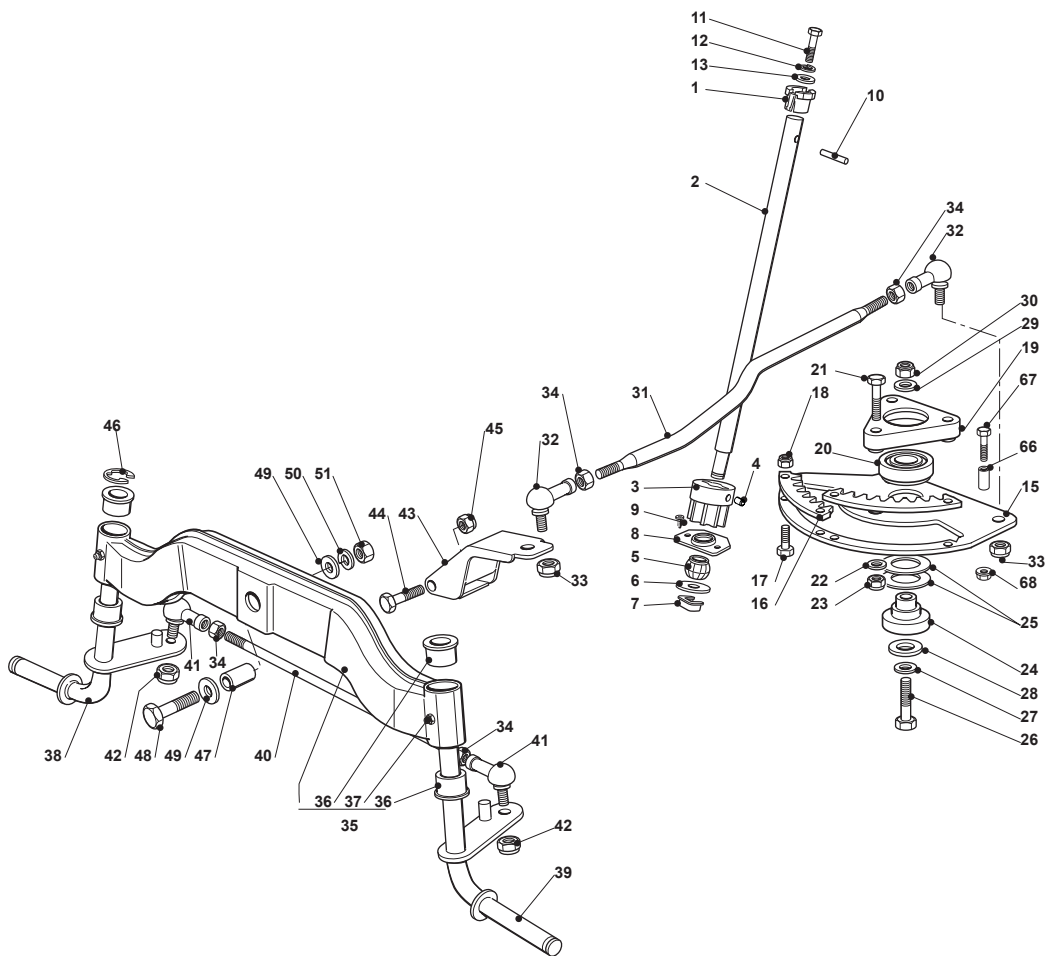

TX 102 HYDRO

Ride-on 102-122 cm Steering 13"

Issue 13 - 2016

Fig.	Q.ty	Part No	Description	Notes
52	2	122746616/0	Joint	

Fig.	Q.ty	Part No	Description	Notes
1	1	325038004/0	Bushing	
2	1	125520010/0	Steering Column	
3	1	125570004/0	Pinion	
4	1	112714300/0	Dowel	
5	1	325743000/0	Joint	
6	1	112521370/0	Washer	
7	1	112436030/0	Plate	
8	1	325785213/1	Support	
9	2	112729601/1	Screw	
10	1	112620250/0	Pin	
11	1	112691800/0	Screw	
12	1	112583500/0	Grower	
13	1	112523060/0	Washer	
15	1	325735523/0	Steering Sector	
16	2	325150000/0	Rack	
17	4	112791213/1	Screw	
18	4	112154510/0	Nut	
19	1	325774453/0	Clamp	
20	1	119216047/0	Bearing	
21	3	112691100/0	Screw	
22	3	112523060/0	Washer	
23	3	112155000/0	Nut	
24	1	125510120/0	Support	
25	2	322672153/0	Antifriction Washer	
26	1	112692395/0	Screw	
27	1	112523080/0	Washer	
28	1	112521390/0	Washer	
29	1	112523080/0	Washer	
30	1	112156602/0	Nut	
31	1	125033003/1	Steering Rod	
32	2	122746600/0	Joint	
32	2	122746616/0	Joint	
33	2	122746609/0	Joint	
34	4	112156602/0	Nut	
35	1	382034001/3	Equalizer With Bush And Lubricator	
36	4	125034002/1	Bushing	
37	2	112379511/0	Grease Dispenser	
38	1	382230361/0	Right Stub Axle	
39	1	382230359/0	Left Stub Axle	
40	1	325840001/0	Tie Rod	
41	2	122746616/0	Joint	
42	2	112156602/0	Nut	
43	1	382318185/0	Lever Ass.Y	
44	1	112692395/0	Screw	
45	1	112155000/0	Nut	
46	1	112001000/0	Benzing Ring	
47	1	125160005/0	Spacer	
48	1	112694100/0	Screw	
49	2	112521390/0	Washer	
50	1	112587900/0	Grower	
51	1	112295800/0	Nut	