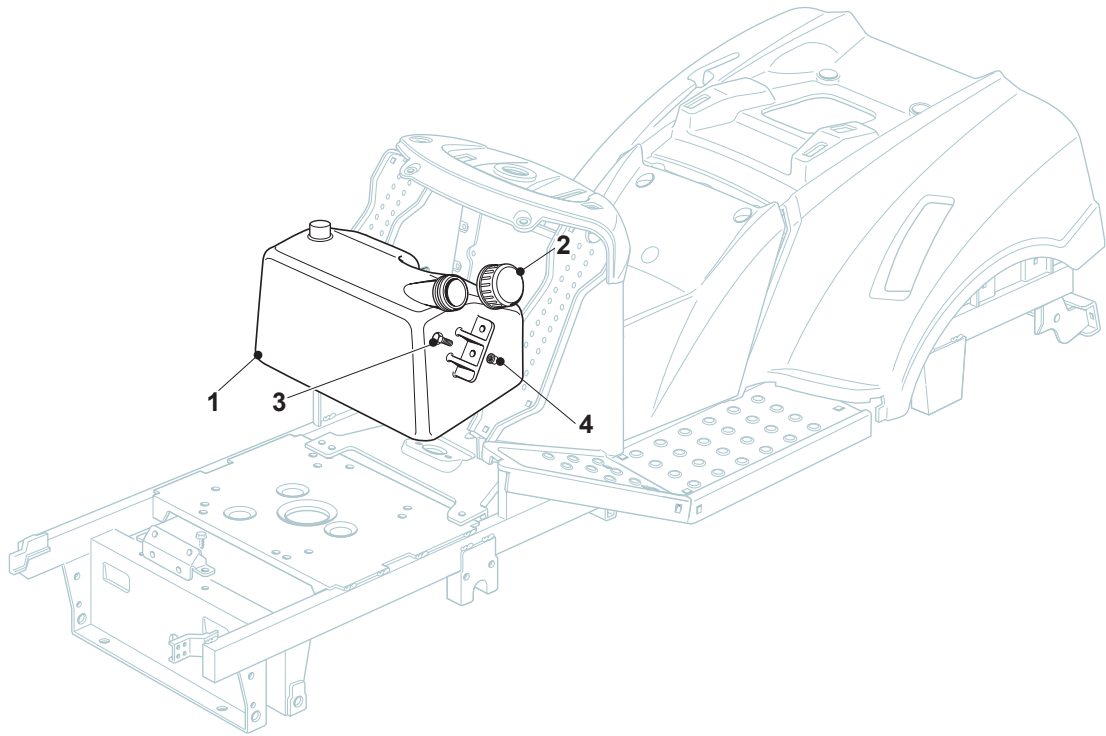

TX 108 HYDRO SD

Ride-on TC SD 108-118 cm **Front Fuel Tank - 7Lt**

Issue 12 - 2017

Fig.	Q.ty	Part No	Description	Notes
1	1	125735110/3	Tank	
2	1	125795000/1	Fuel Cap	
3	2	112788910/0	Screw	
4	2	112500092/0	Rivet