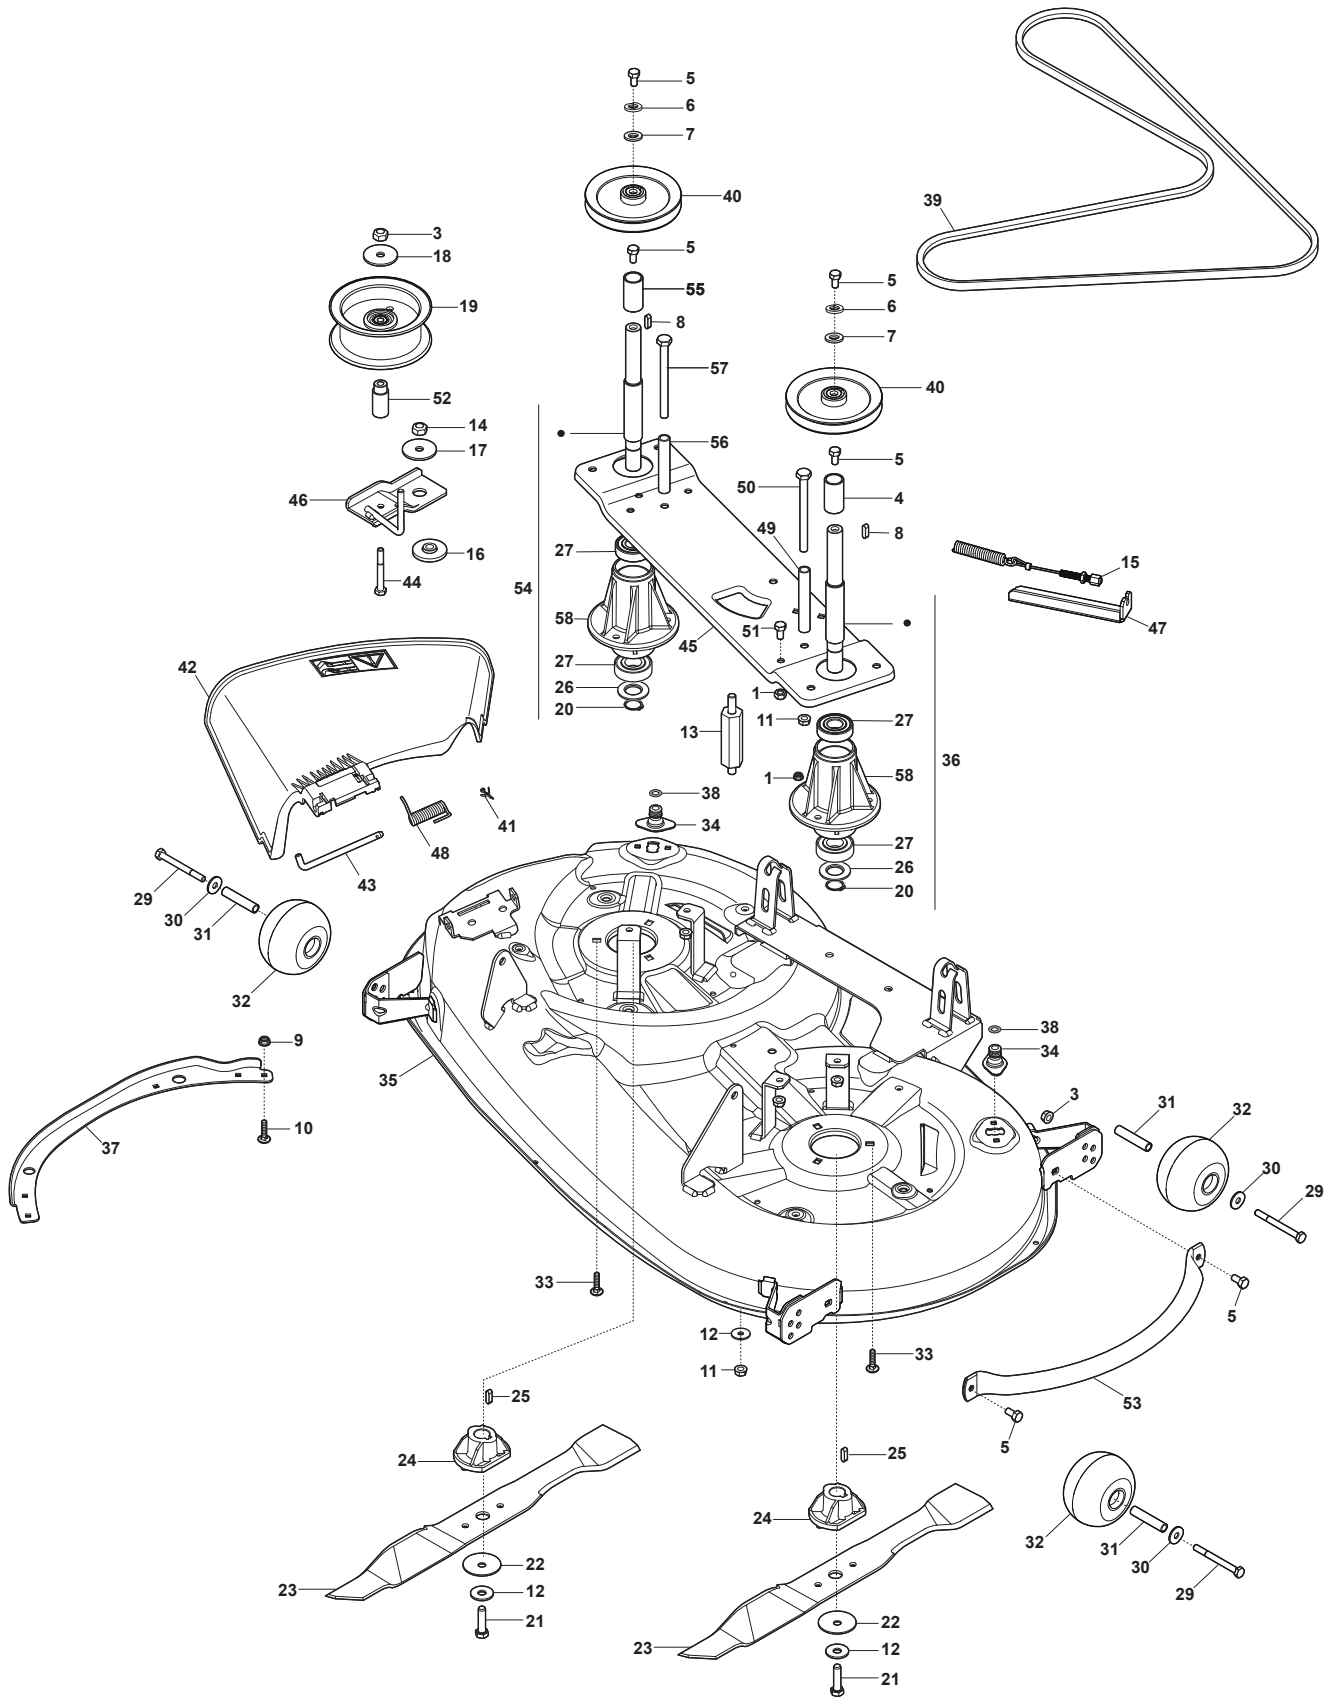

Fig.	Q.ty	Part No	Description	Notes
2	1	382318139/1	Deck Lifting Lever	
3	1	125605000/1	Button	
4	1	325470901/1	Dog Plate	
5	1	125510011/1	Pin	
6	1	125033002/1	Rod	
7	1	325394536/0	Knob	
8	1	125430208/1	Spring	
9	1	112604899/0	Crown Fastener	
10	1	382000551/0	Axle	
11	2	122034523/0	Bushing	
12	1	125160025/1	Spacer	
13	1	322672153/0	Antifriction Washer	
16	2	112620206/0	Pin	
17	1	325735506/2	Left Sector	
18	2	112792611/0	Screw	
19	2	112154220/0	Nut	
31	1	382318159/0	Front Right Fulcrum Lever	
32	1	382318161/0	Lever	
33	4	125040605/0	Bushing	
34	2	325318161/1	Lever	
35	2	112691700/0	Screw	
36	4	112521350/0	Washer	
37	2	112155000/0	Nut	
38	2	125510056/1	Pin	
39	4	112295200/0	Nut	
40	2	112156602/0	Nut	
41	4	325670008/1	Washer	
42	2	112156602/0	Nut	
43	2	382000477/3	Connecting Rod Ass.Y	
44	2	112155000/0	Nut	
45	2	125510055/1	Pin	
46	2	112521350/0	Washer	
47	2	112155000/0	Nut	
48	2	325318153/2	Rear Lever	
49	2	112609255/0	Seeger	
50	1	325033071/0	Rod	
51	7	325670011/0	Antifriction Washer	
52	2	125510053/2	Pin	
53	2	125510048/1	Pin	
54	2	112521350/0	Washer	
55	5	112436051/0	Plate	
56	2	125510056/1	Pin	
57	4	325670008/1	Washer	
58	2	112156602/0	Nut	
59	2	112794985/0	Screw	
60	2	112295200/0	Nut	
61	2	125510070/1	Pin	
62	2	112523090/0	Washer	
63	2	124487998/0	Cotter Pin	
64	1	125430218/1	Spring	
66	2	112293200/0	Nut	

TX 108 HYDRO SD

Ride-on TC SD 108-118 cm Cutting Plate Lifting

Issue 12 - 2017

Fig.	Q.ty	Part No	Description	Notes
71	1	125510048/1	Pin	
72	2	325318223/0	Gearshift	
73	1	382000585/0	Axle	
74	4	112815271/0	Screw	
75	2	325785355/0	Support	
76	2	325785354/0	Support	
77	4	325034003/0	Brass	
78	4	112523040/0	Washer	
79	4	112154510/0	Nut	