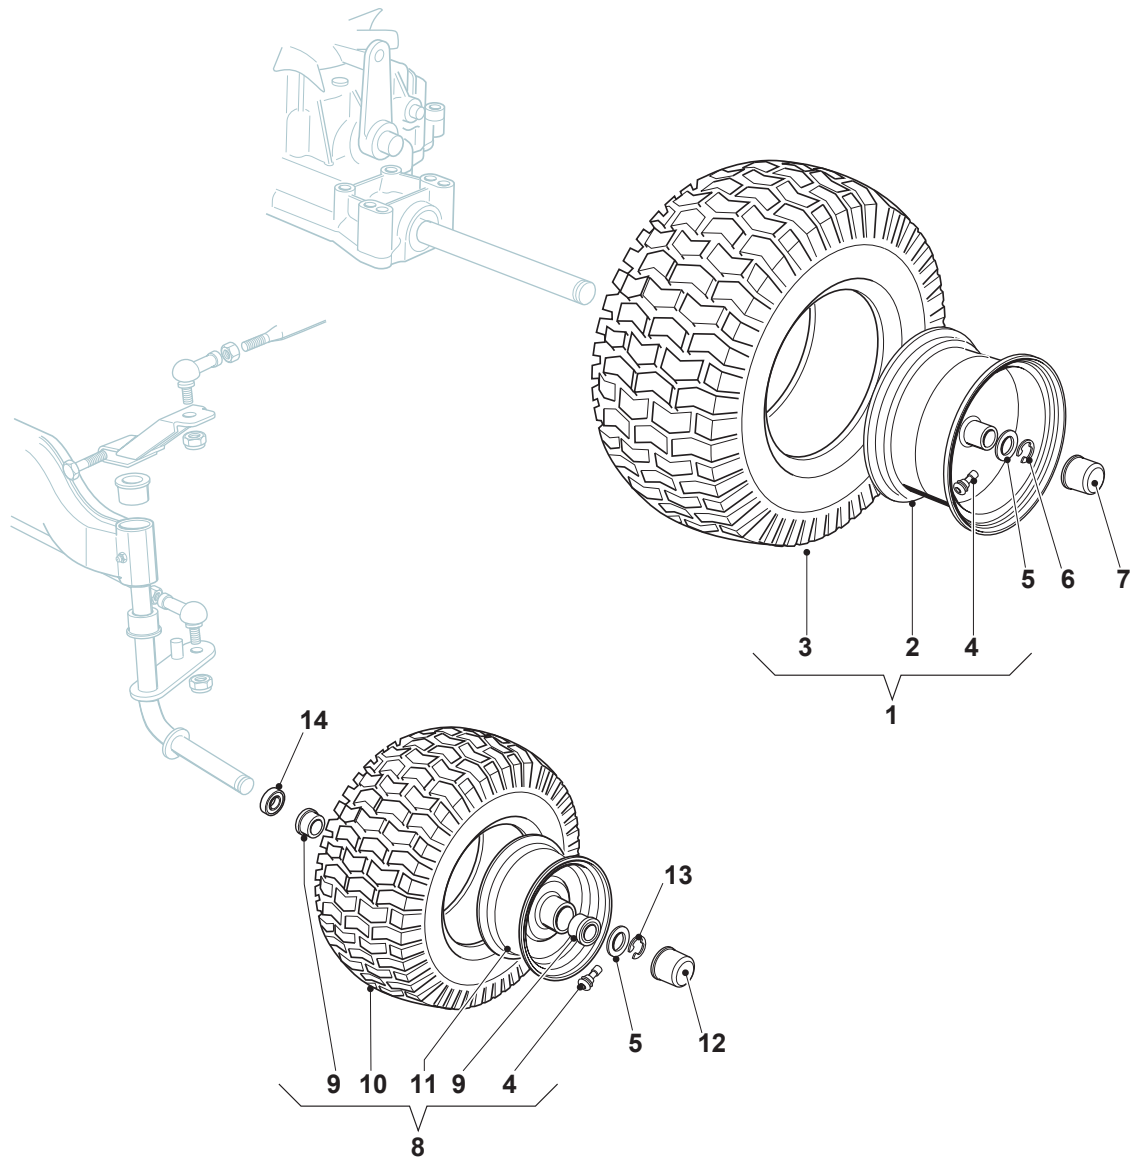

TX 108 HYDRO SD

Ride-on TC SD 108-118 cm **Wheels**

Issue 12 - 2017

Fig.	Q.ty	Part No	Description	Notes
1	2	382680045/0	Rear Wheel	
2	2	182000602/0	Rimm	
3	2	125590017/0	Tyre	
4	4	125950000/0	Valve	
5	8	125670005/2	Washer	
6	8	112001010/0	Benzing Ring	
7	2	322110233/0	Hub Cover	Standard Black Cover
8	2	382680041/0	Front Wheel	15" inch
8	2	382680043/0	Front Wheel	16" inch
9	2	125122200/2	Bearing	
10	2	125590019/0	Tyre	15" inch
10	2	125590016/0	Tyre	16" inch
11	2	182000598/0	Rimm	15" inch
11	2	182000600/0	Rimm	16" inch
12	2	122110230/0	Hub Cover	Standard Black
13	2	112001000/0	Benzing Ring	
14	2	125160094/0	Bearing	Only for Wheels 16"-20"