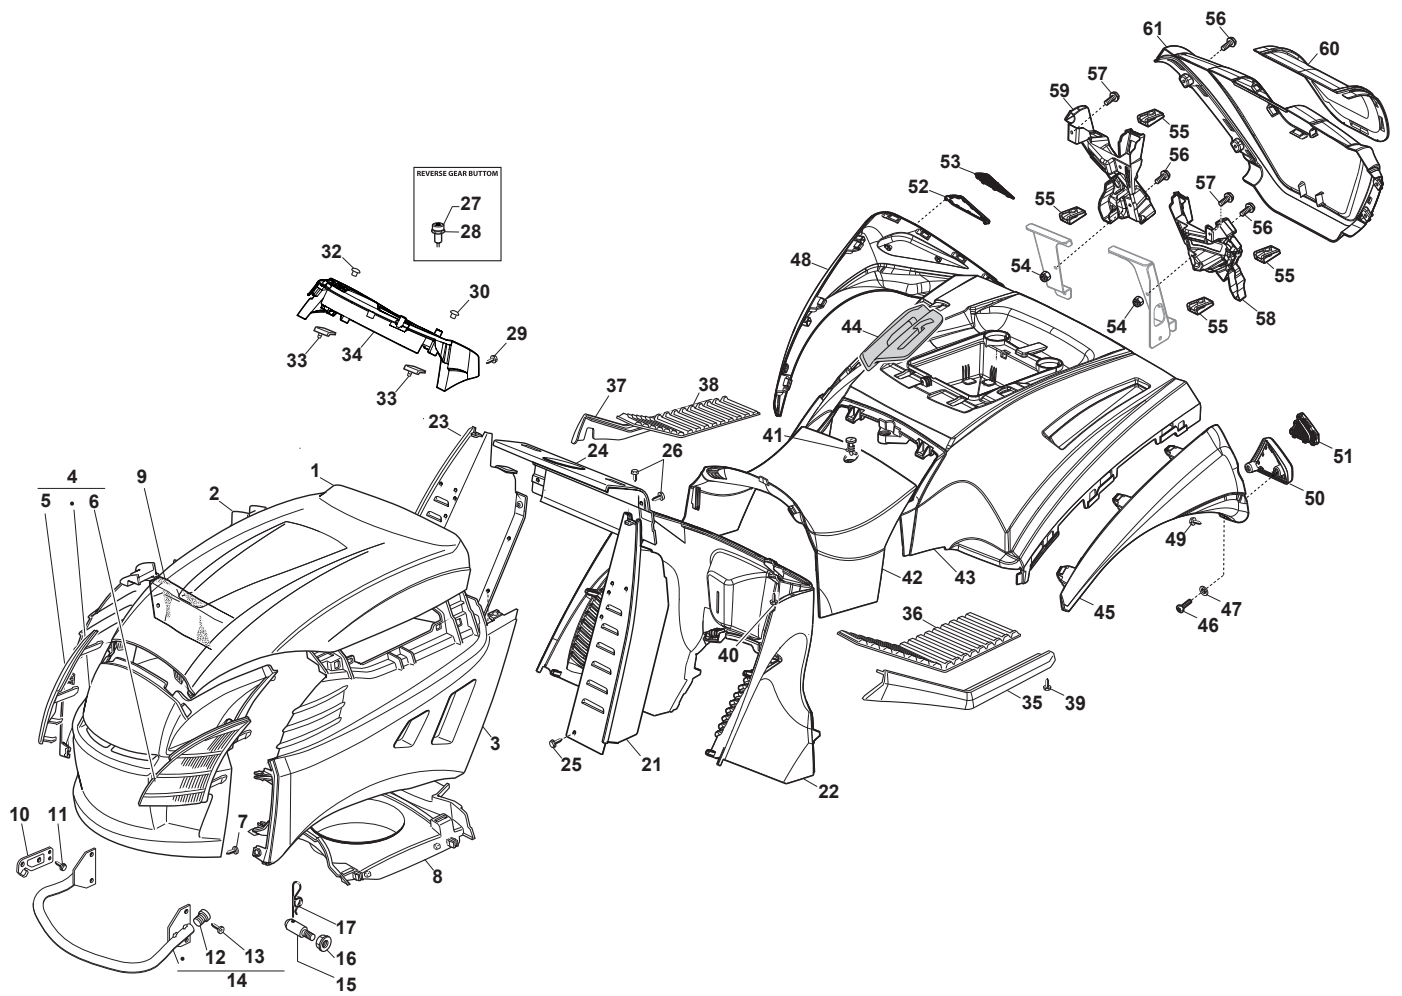

TX 108 HYDRO SD

Ride-on TC SD 108-118 cm Body with single-cylinder engine

Issue 12 - 2017

Fig.	Q.ty	Part No	Description	Notes
55	6	112437507/0	Rapid Fixing Plate	
56	10	9893-0616-16	Screw	
57	2	112735420/0	Screw	
58	1	325785526/0	Support, Left	
59	1	325785525/0	Support, Right	
60	1	325207279/0	Rear Cover, Dark Red	
61	1	325110490/0	Rear Cover, Dark Red	