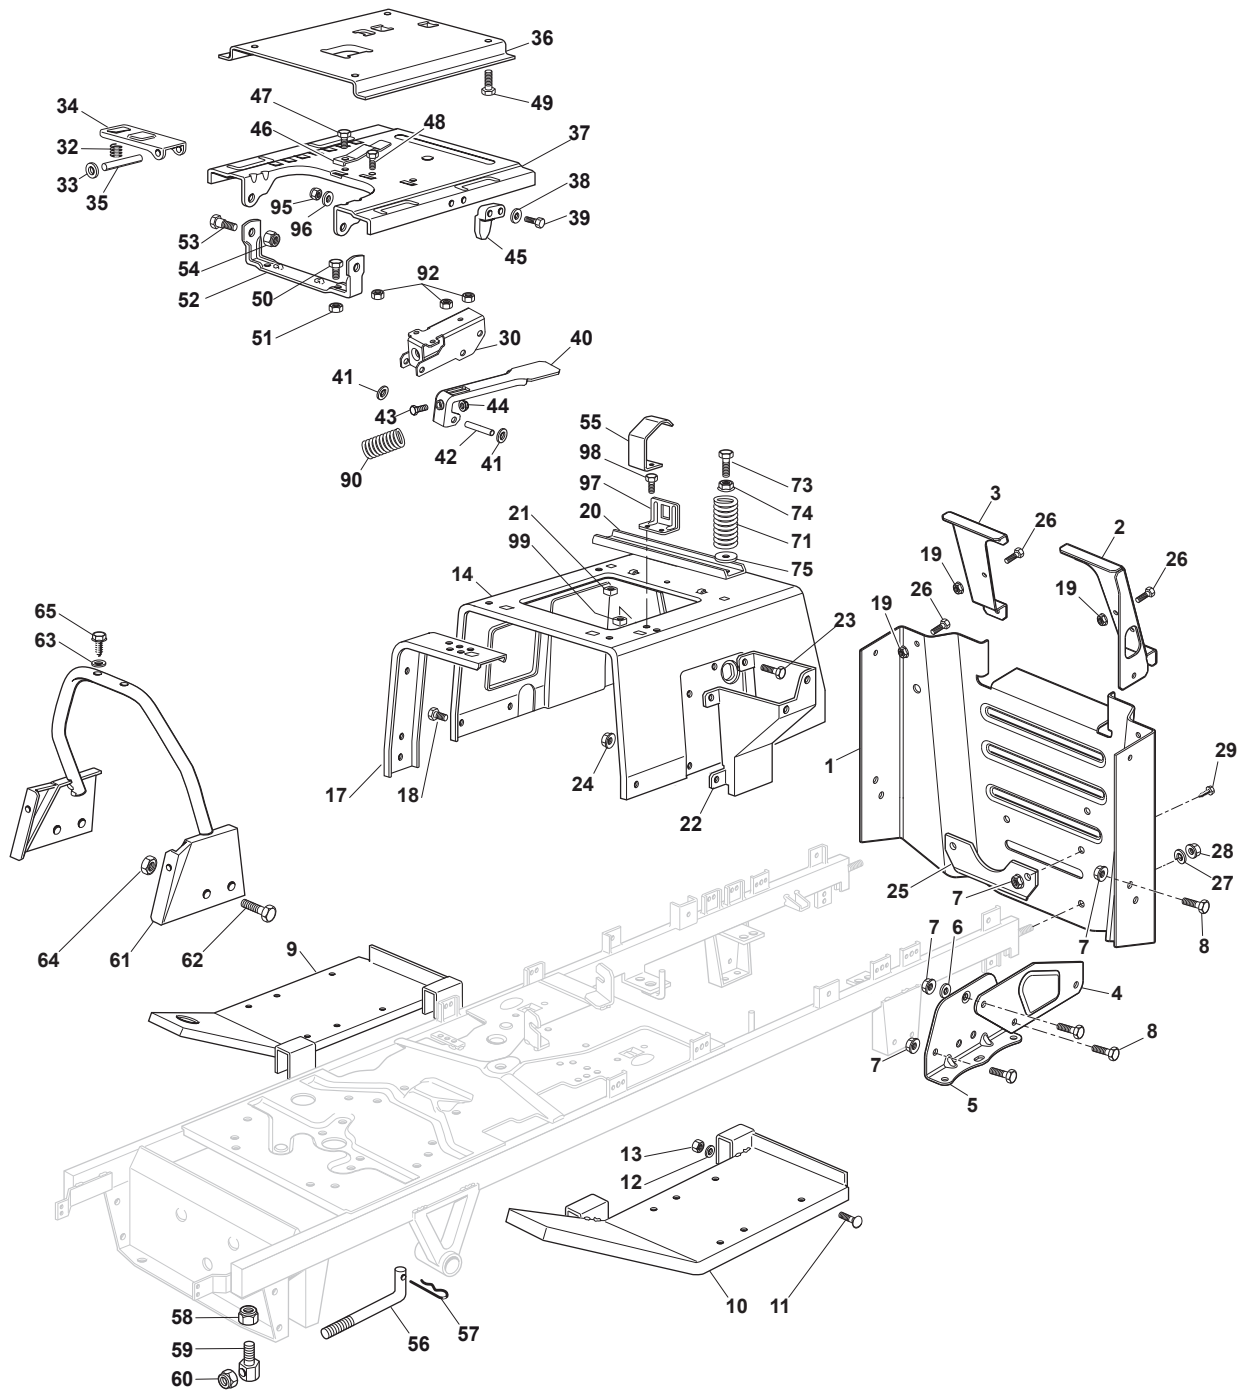

THIS INFORMATION IS NOT INTENDED FOR SALE OR RESALE, AND THIS NOTICE MUST REMAIN ON ALL COPIES.

Fig.	Q.ty	Part No	Description	Notes
1	1	382547103/0	Rear Plate	
2	1	325774683/0	Left Bracket	
3	1	325774681/0	Right Bracket	
4	2	382774299/0	Bracket	
5	2	325774675/0	Transmission Bracket	
6	2	112523060/0	Washer	
7	10	112154210/0	Nut	
8	10	112793102/0	Screw	
9	1	382510041/2	Right Footboard Support	
10	1	382510043/2	Left Footboard Support	
11	4	112815245/0	Screw	
12	4	112523040/0	Washer	
13	4	112154510/0	Nut	
14	1	325785133/5	Seat Support	
17	2	325650065/1	Pulley Stiffening	
18	8	112791200/1	Screw	
19	6	112292102/0	Nut	
20	1	325650067/1	Pulley Stiffening	
21	2	112360420/0	Nut	
22	1	325785137/1	Support	
23	4	112791200/1	Screw	
24	4	112292102/0	Nut	
25	1	1134-5512-01	Towing Plate	
26	8	112791213/1	Screw	
27	2	112585100/0	Washer	
28	2	112295200/0	Nut	
29	2	9959-0820-16	Screw	
30	1	325774575/0	Fulcrum Clamp	
32	1	125430202/1	Spring	
33	2	112604897/0	Elastic Washer	
34	1	325318109/1	Stop Lever	
35	1	125510000/0	Pin	
36	1	325785147/2	Seat Support	
37	1	325785149/3	Fixed Seat Support	
38	4	112521320/0	Washer	
39	2	112815050/0	Screw	
40	1	325318327/0	Lever	
41	6	112604896/0	Crown Fastener	
42	3	122517866/0	Pin	
43	1	112735661/0	Screw	
44	1	112154510/0	Nut	
45	1	325060049/0	Seat Switch Cam	
46	1	125430203/1	Spring	
47	1	112731580/0	Screw	
48	1	112789000/0	Screw	
49	2	9959-0820-16	Screw	
50	2	112792611/0	Screw	
51	2	112293201/0	Nut	
52	1	382774207/0	Seat Clamp Support	
53	2	122524970/3	Pin	
54	2	112155010/0	Nut	

TX 108 HYDRO SD

Ride-on TC SD 108-118 cm Body with single-cylinder engine

Issue 12 - 2017

Fig.	Q.ty	Part No	Description	Notes
55	6	112437507/0	Rapid Fixing Plate	
56	10	9893-0616-16	Screw	
57	2	112735420/0	Screw	
58	1	325785526/0	Support, Left	
59	1	325785525/0	Support, Right	
60	1	325207279/0	Rear Cover, Dark Red	
61	1	325110490/0	Rear Cover, Dark Red	