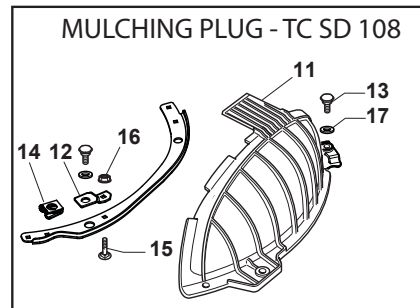

TX 108 HYDRO SD

Ride-on TC SD 108-118 cm Optionals On Request

Issue 12 - 2017

Fig.	Q.ty	Part No	Description	Notes
1	1	182180090/0	Battery Charger 12V 1A - CE Plug	CE Plug
1	1	182180091/0	Battery Charger 12V 1A - UK Plug	UK Plug
11	1	325140107/0	Deflector	
12	2	325785473/0	Pin	
13	2	125580040/0	Stake	
14	2	118737221/0	Plate	
15	2	112815205/0	Screw	
16	2	112292102/0	Nut	
17	2	112604899/0	Crown Fastener