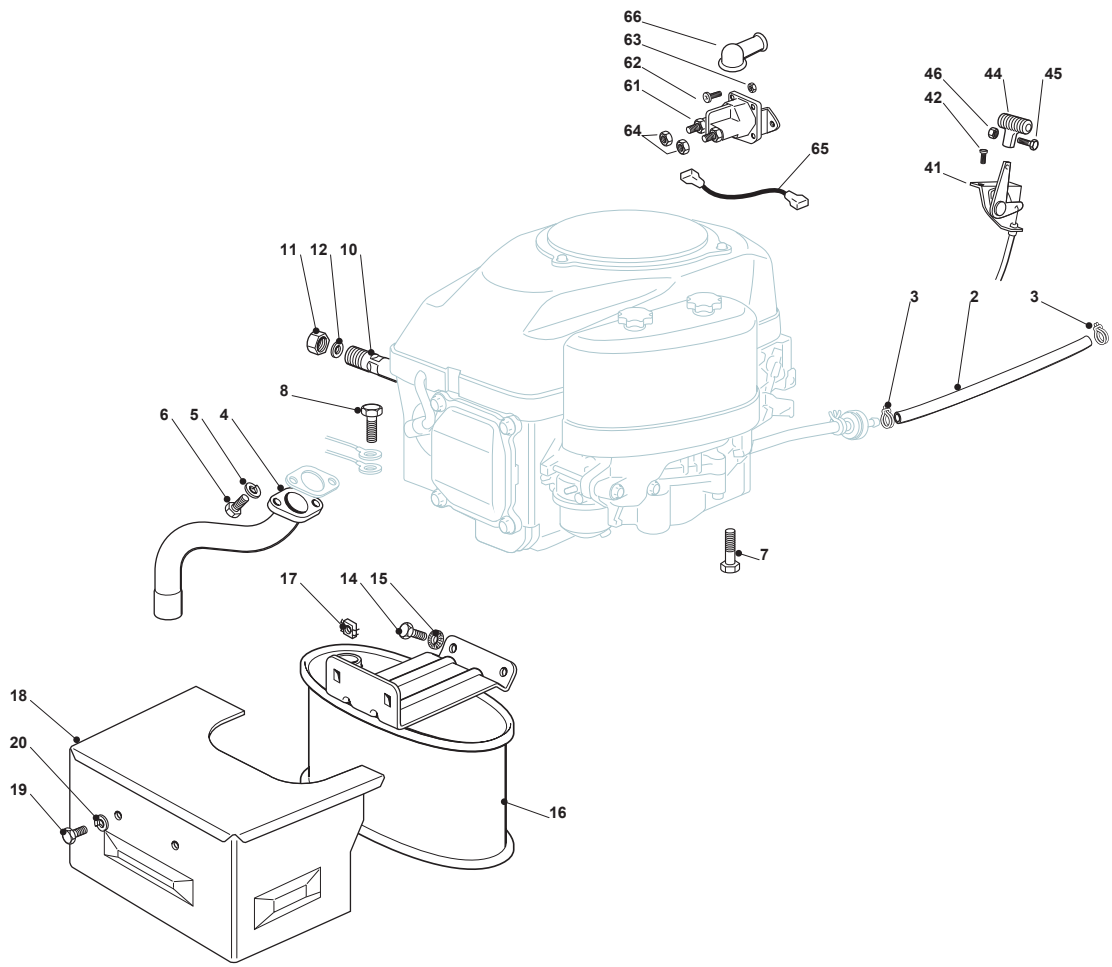

Fig.	Q.ty	Part No	Description	Notes
2	1	325869016/1	Connecting Tube	
3	2	118375051/1	Fair Led	
4	1	1134-5827-01	Oil Drain Assy	
8	1	112691115/0	Screw	
9	1	112540260/0	Grower	
10	1	112154210/0	Nut	
11	3	112691100/0	Screw	
12	3	112154210/0	Nut	
13	1	118738214/0	Exhaust Discharge Tube Right	
14	1	118738215/0	Exhaust Discharge Tube Left	
15	4	112735530/0	Screw	
16	4	112583500/0	Grower	
17	3	112791400/0	Screw	
18	3	112582100/0	Grower	
31	1	182750011/0	Single-Cylinder Muffler	
32	2	112793102/0	Screw	
33	2	112540260/0	Grower	
34	2	112360425/0	Nut	
35	1	382598005/2	Muffler Protection	
36	2	112792611/0	Screw	
37	2	112583500/0	Grower	
41	1	182000211/2	Throttle Cable	
42	2	125943012/0	Screw	
44	1	325592000/1	Knob	
45	1	112726388/0	Screw	
46	1	112290800/0	Nut	
48	1	125090001/2	Choke Control	
61	1	118736113/0	Starter Relay	
62	2	112791011/0	Screw	
63	2	112292102/0	Nut	
64	2	9743-5121-32	Nut	
65	1	125065017/0	Cable	
66	1	118564861/1	Protection	