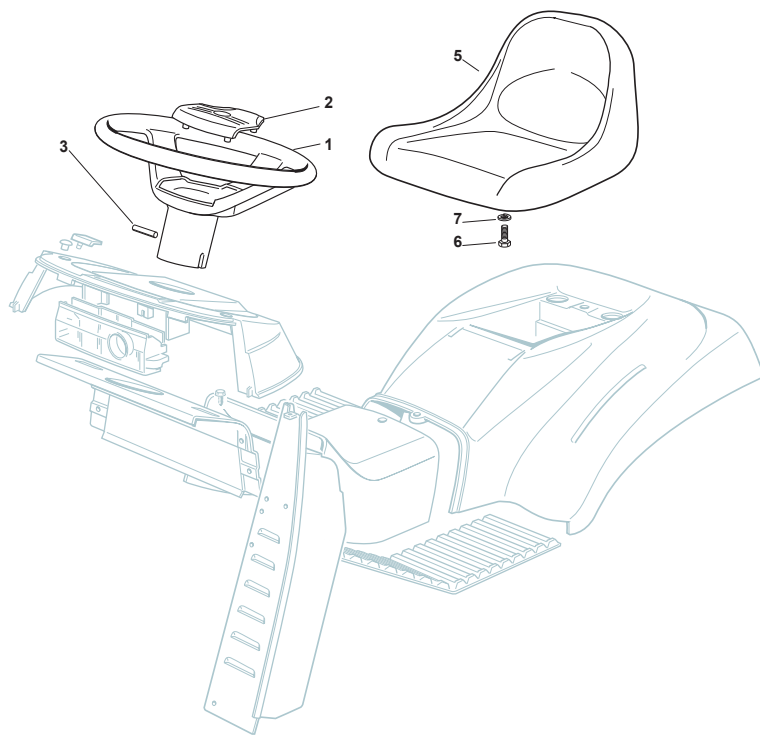

TX 108 HYDRO SD

Ride-on TC SD 108-118 cm Seat & Steering Wheel

Issue 12 - 2017

Fig.	Q.ty	Part No	Description	Notes
1	1	125961217/1	Coated Steering Wheel Black	
2	1	325580500/0	Cap	
3	1	112620250/0	Pin	
5	1	125722468/0	Seat	
6	4	112793102/0	Screw	
7	4	112583500/0	Grower