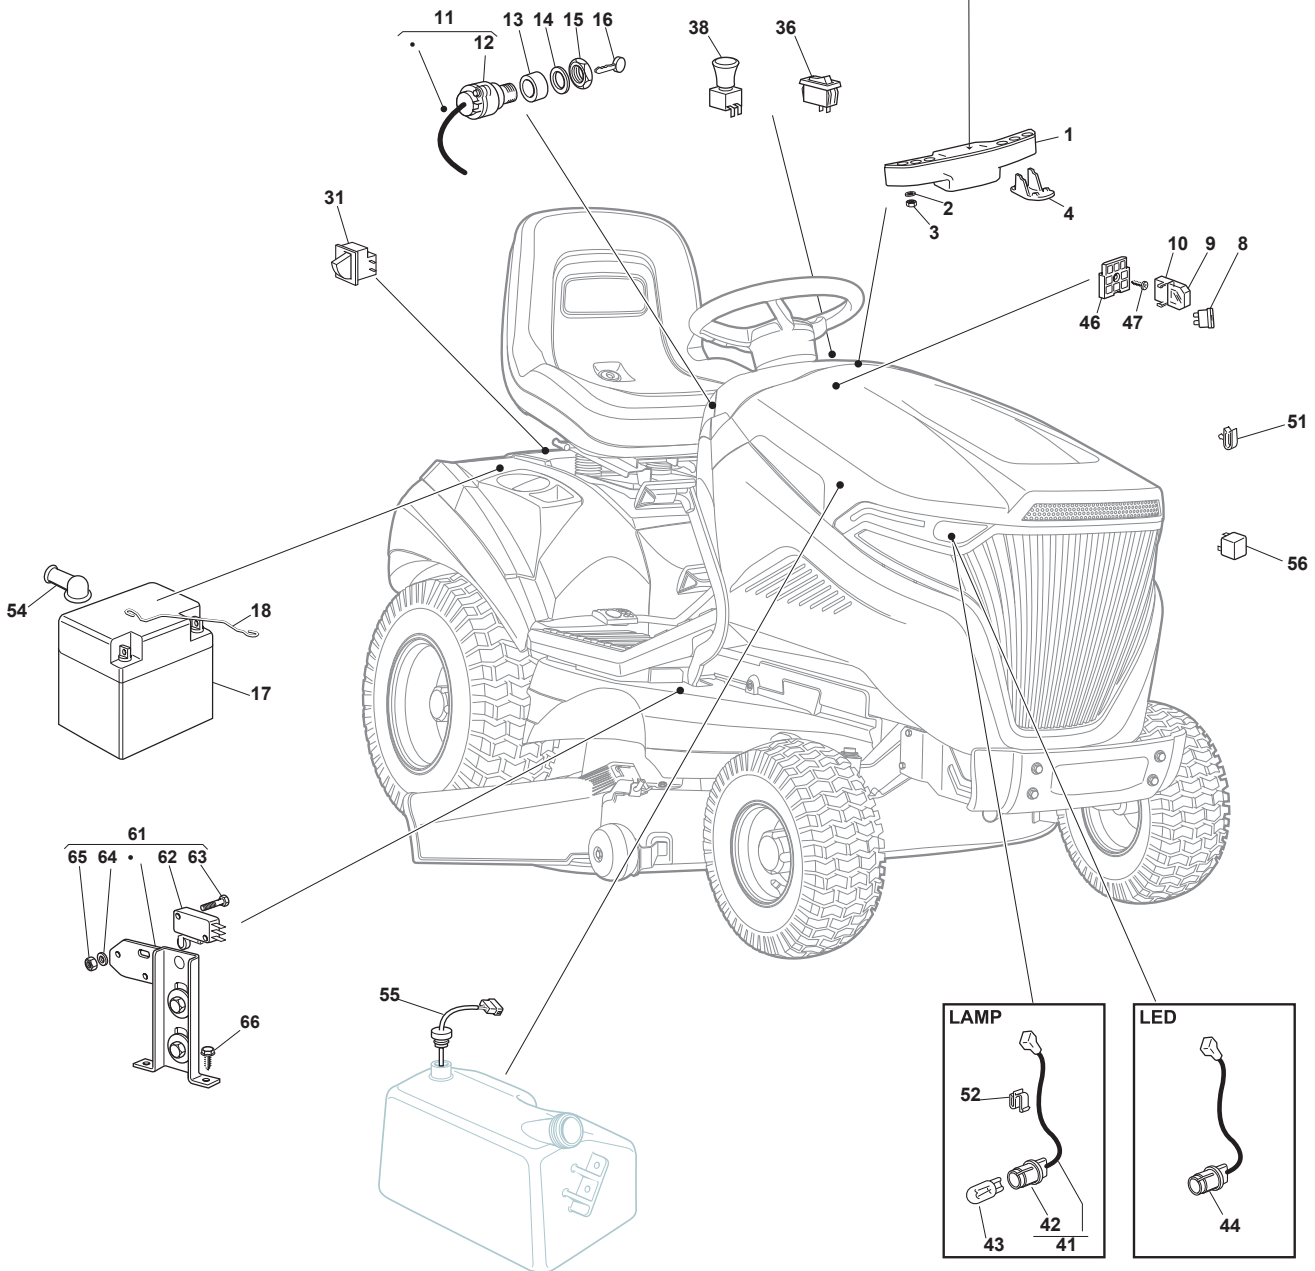

TX 108 HYDRO SD

Ride-on TC SD 108-118 cm Guards

Issue 12 - 2017

Fig.	Q.ty	Part No	Description	Notes
1	1	325060187/0	Right Housing	
2	1	325060188/0	Left Housing	
3	5	112815210/0	Screw	
4	1	325060185/0	Right Housing	
5	1	325060186/0	Left Housing	
6	2	325774267/0	Clamp	
7	2	325774423/0	Clamp	
8	1	325774425/0	Clamp	
9	1	325774421/0	Clamp	
10	2	112154330/0	Nut	
11	2	112788910/0	Screw	
12	2	325160039/0	Spacer	
13	2	112734995/0	Screw	
14	2	112815255/0	Cup Square Bolt M6X20	
15	11	112521330/0	Washer	
16	4	112154510/0	Nut	
17	5	125943014/0	Screw	
18	4	325670008/1	Washer	
19	4	112604899/0	Crown Fastener	
20	2	112729601/1	Screw	
21	1	114368431/0	Safety Label	