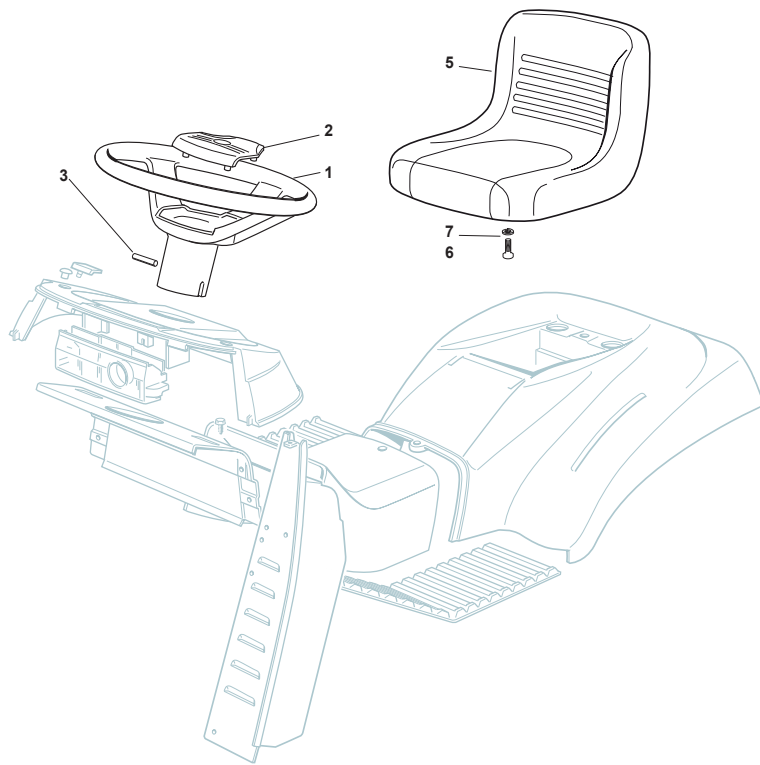

TX 108 HYDRO SD

Ride-on TC SD 108-118 cm Seat & Steering Wheel

Issue 12 - 2017

Fig.	Q.ty	Part No	Description	Notes
1	1	125961217/1	Coated Steering Wheel Black	
2	1	325580500/0	Cap	
3	1	112620250/0	Pin	
5	1	125722467/1	Seat	
6	4	112793102/0	Screw	
7	4	112583500/0	Grower