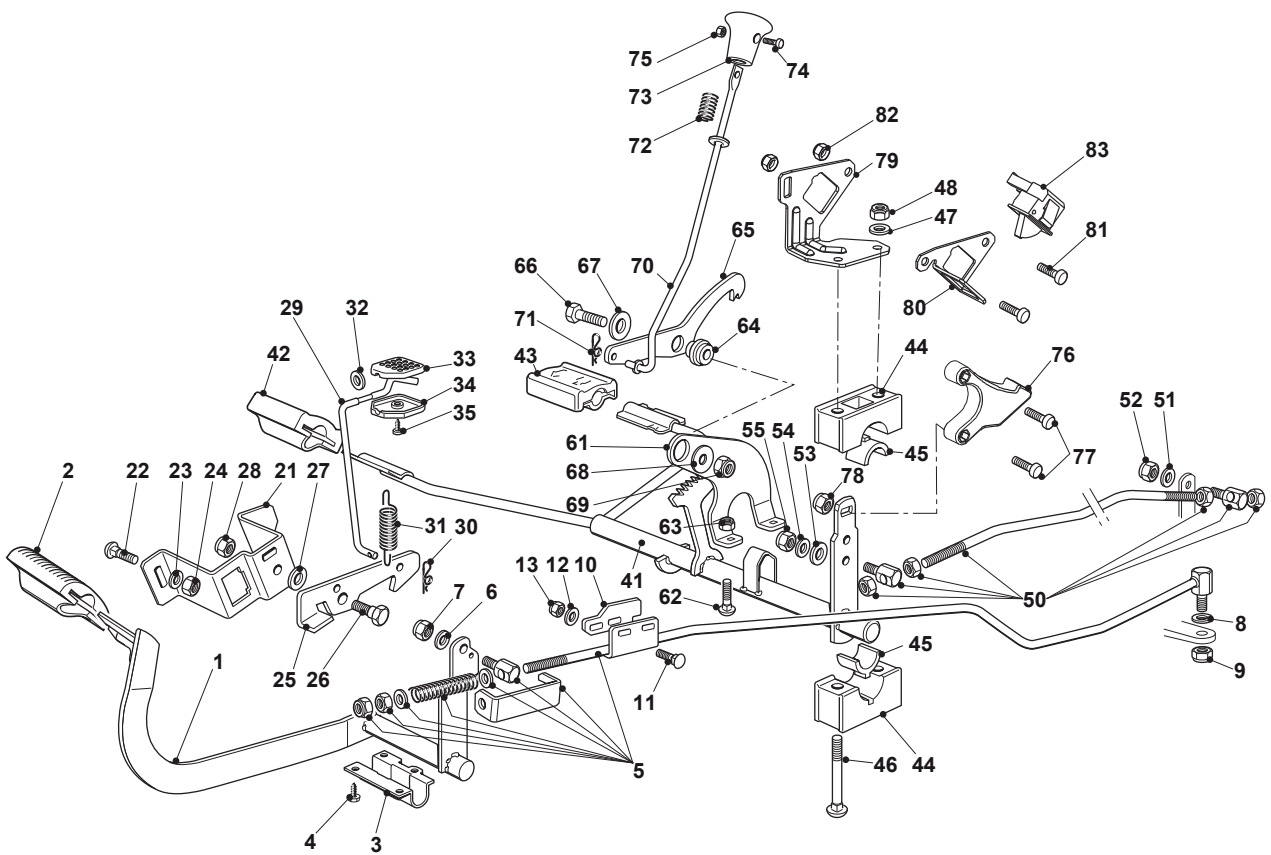

Fig.	Q.ty	Part No	Description	Notes
1	1	382500011/2	Pedal	
2	1	325110416/0	Clamp Cover	
3	1	325547081/2	Plate	
4	4	112731601/0	Screw	
5	1	382000678/0	Brake Rod Assy	
6	1	112521350/0	Washer	
7	1	112155000/0	Nut	
8	2	112521360/0	Washer	
9	1	112155000/0	Nut	
21	1	325785143/1	Support	
22	2	112815210/0	Screw	
23	1	112523040/0	Washer	
24	2	112154510/0	Nut	
25	1	325253001/0	Hook	
26	1	122524970/3	Pin	
27	1	325670011/0	Antifriction Washer	
28	1	112155000/0	Nut	
29	1	125033097/0	Rod	
30	1	124487997/0	Cotter Pin	
31	1	125430213/0	Spring	
32	1	112523040/0	Washer	
33	1	325592001/1	Knob	
34	1	325592002/1	Knob	
35	1	112727815/0	Screw	
41	1	382000391/1	Drive Pedal	
42	1	325110417/0	Clamp Cover Front	
43	1	325110418/0	Clamp Cover Rear	
44	4	325785354/0	Support	
45	4	325034003/0	Brass	
46	4	112815271/0	Screw	
47	4	112523040/0	Washer	
48	4	112154510/0	Nut	
50	1	382000680/0	Rod	
51	1	112523040/0	Washer	
52	1	112154510/0	Nut	
53	1	112521360/0	Washer	
54	1	112523040/0	Washer	
55	1	112154510/0	Nut	
56	1	325785481/0	Micro Switch Bracket	
57	1	325060034/1	Cam	
58	1	112735404/0	Screw	
59	2	112793102/0	Screw	
60	2	112154220/0	Nut	
61	1	119410614/0	Microswitch	