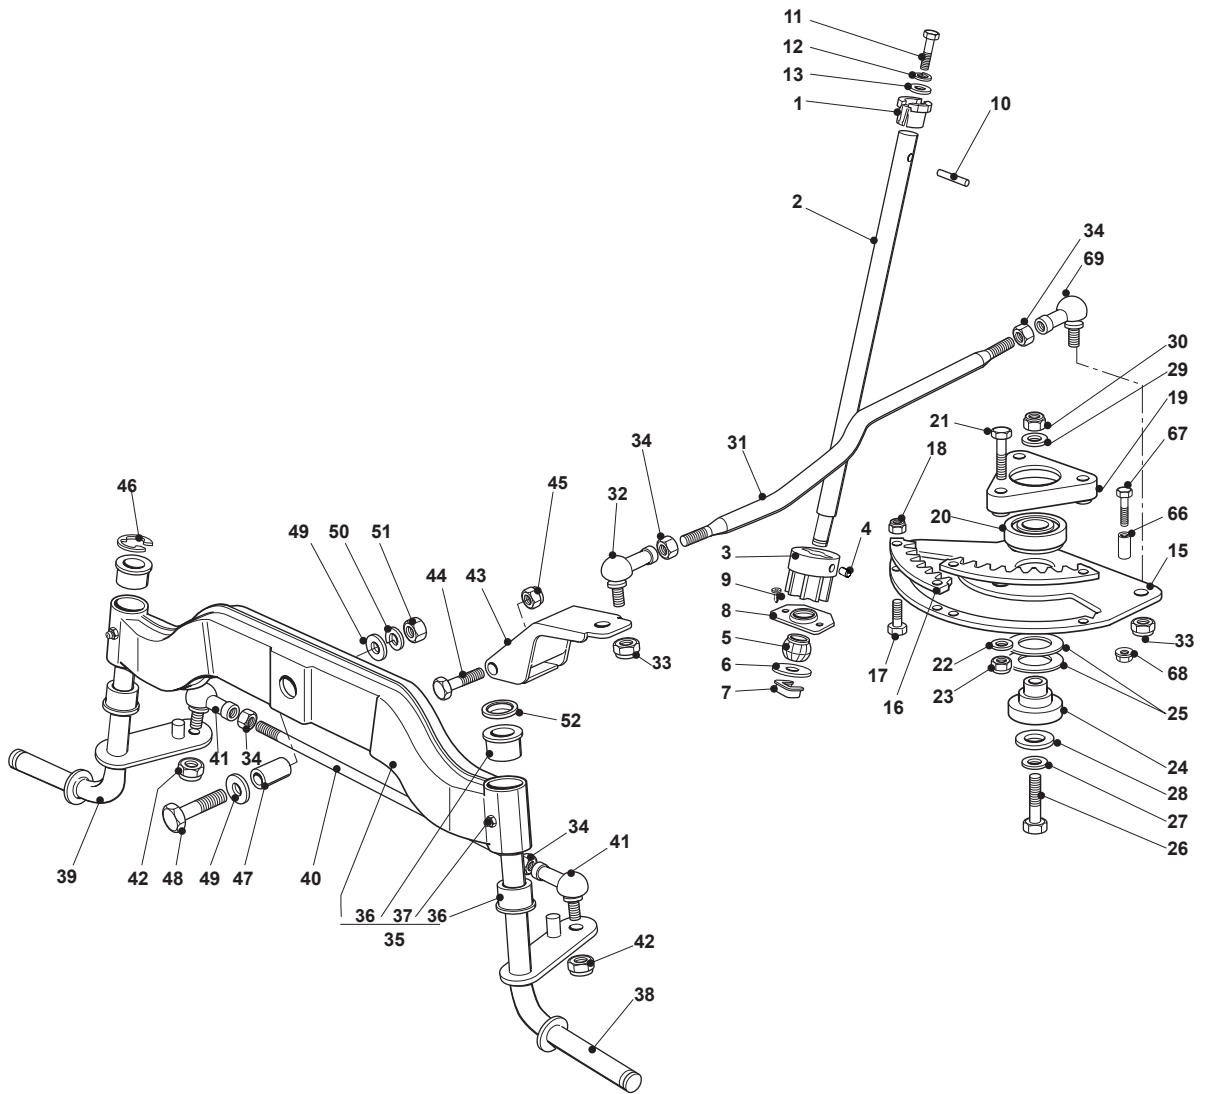

TX 108 HYDRO SD

Ride-on TC SD 108-118 cm Body with twin-cylinder engine

Issue 12 - 2017

Fig.	Q.ty	Part No	Description	Notes
55	6	112437507/0	Rapid Fixing Plate	
56	10	9893-0616-16	Screw	
57	2	112735420/0	Screw	
58	1	325785526/0	Support, Left	
59	1	325785525/0	Support, Right	
60	1	325207268/0	Rear Cover Black	
61	1	325110490/0	Rear Cover, Red	

Fig.	Q.ty	Part No	Description	Notes
1	1	325038004/0	Bushing	
2	1	125520010/0	Steering Column	
3	1	125570004/0	Pinion	
4	1	112714300/0	Dowel	
5	1	325743000/0	Joint	
6	1	322672151/0	Antifriction Washer	
7	1	112436030/0	Plate	
8	1	325785213/1	Support	
9	2	112729601/1	Screw	
10	1	112620250/0	Pin	
11	1	112691800/0	Screw	
12	1	112583500/0	Grower	
13	1	112523060/0	Washer	
15	1	325735523/0	Steering Sector	
16	2	325150000/0	Rack	
17	4	112791213/1	Screw	
18	4	112154510/0	Nut	
19	1	325774453/0	Clamp	
20	1	119216047/0	Bearing	
21	3	112691100/0	Screw	
22	3	112523060/0	Washer	
23	3	112155000/0	Nut	
24	1	125510120/0	Support	
25	2	322672153/0	Antifriction Washer	
26	1	112692395/1	Screw	
27	1	112523080/0	Washer	
28	1	112521390/0	Washer	
29	1	112523080/0	Washer	
30	1	112156602/0	Nut	
31	1	125033003/1	Steering Rod	
32	2	122746603/0	Joint M10	
33	2	112156602/0	Nut	
34	4	112295201/0	Nut	
35	1	382034045/0	Equalizer	
36	4	125034002/1	Bushing	
37	2	112379511/0	Grease Dispenser	
38	1	382230399/0	Left Stub Axle	
39	1	382230397/0	Right Stub Axle	
40	1	325840001/1	Tie Rod	
41	2	122746609/0	Joint	
42	2	112156602/0	Nut	
43	1	382318185/0	Lever Ass.Y	
44	1	112692395/1	Screw	
45	1	112156602/0	Nut	
46	1	112001000/0	Benzing Ring	
47	1	125160005/1	Spacer	
48	1	112694100/0	Screw	
49	2	112521390/0	Washer	
50	1	112587900/0	Grower	
51	1	112295800/0	Nut	
52	1	125160093/0	Bush	