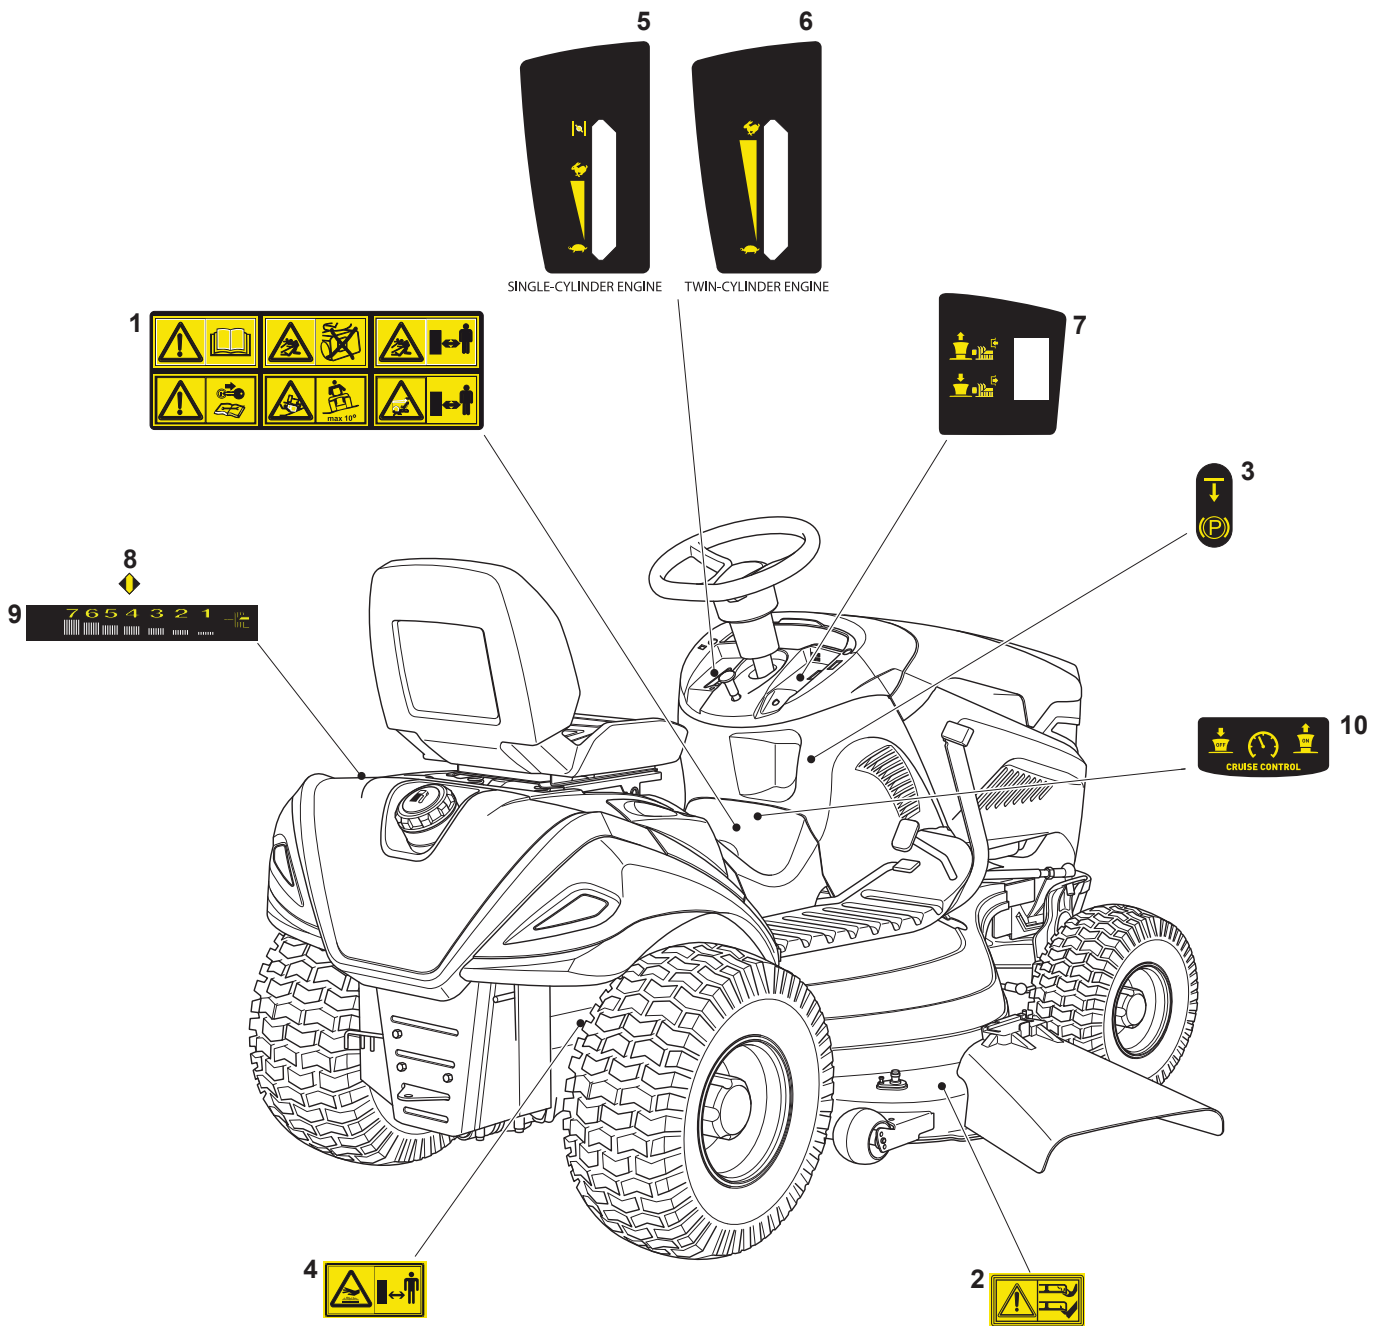

TX 108 HYDRO SD

Ride-on TC SD 108-118 cm Safety Labels

Issue 12 - 2017

Fig.	Q.ty	Part No	Description	Notes
1	1	114361553/1	Label	
2	2	114367751/0	Cutting Deck Danger Label	
3	1	114357526/1	Label	
4	1	114364961/3	Label	
5	1	114360716/0	Label	
6	1	114360717/0	Label	
7	1	114360715/2	Label	
8	1	114357913/0	Label	
9	1	114357905/1	Left Cutting Deck Label	
10	1	114365612/0	Label