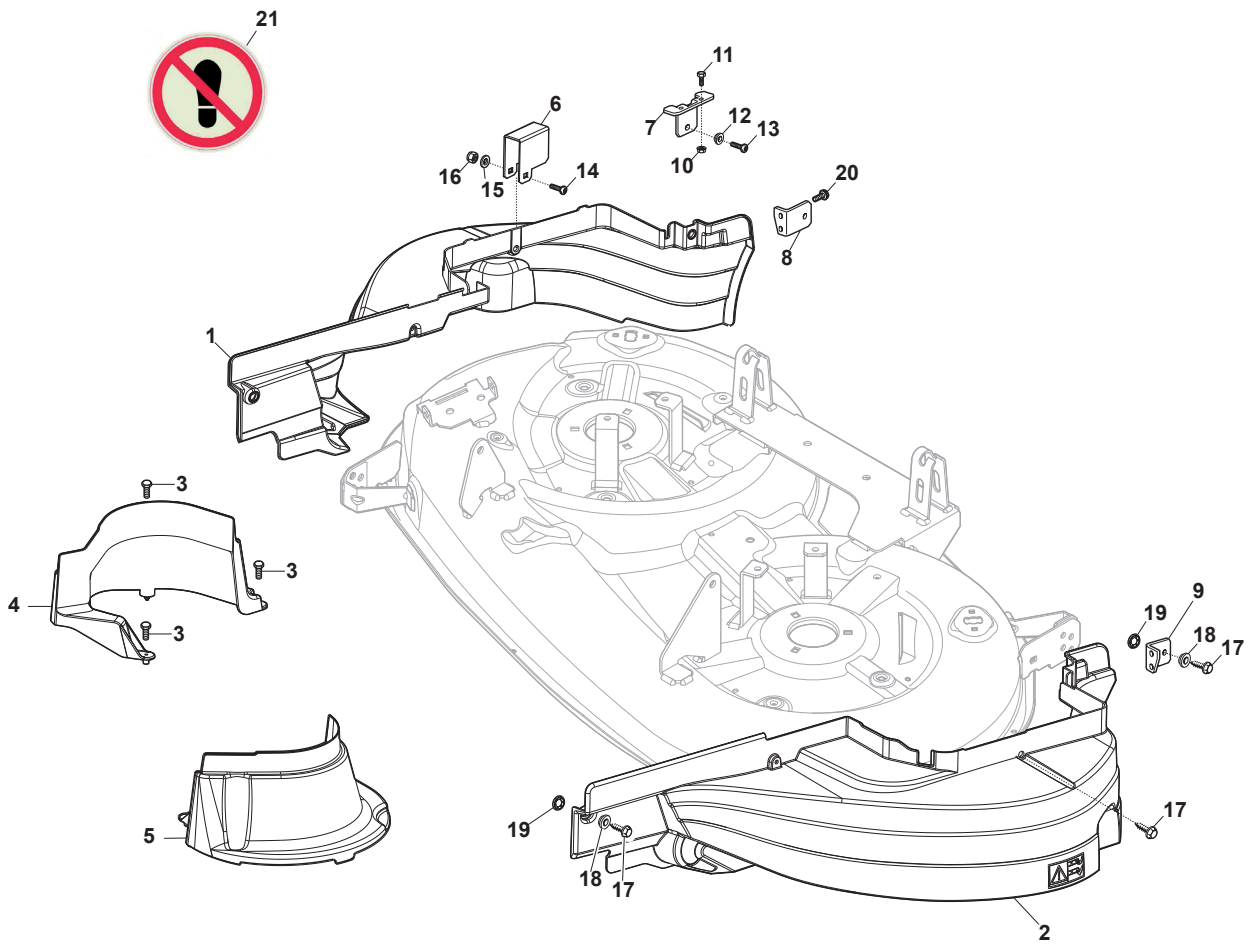

TX 108 HYDRO SD

Ride-on TC SD 108-118 cm Guards

Issue 12 - 2017

Fig.	Q.ty	Part No	Description	Notes
1	1	325060187/0	Right Housing	
2	1	325060188/0	Left Housing	
3	5	112815210/0	Screw	
4	1	325060185/0	Right Housing	
5	1	325060186/0	Left Housing	
6	2	325774267/0	Clamp	
7	2	325774423/0	Clamp	
8	1	325774425/0	Clamp	
9	1	325774421/0	Clamp	
10	2	112154330/0	Nut	
11	2	112788910/0	Screw	
12	2	325160039/0	Spacer	
13	2	112734995/0	Screw	
14	2	112815255/0	Cup Square Bolt M6X20	
15	11	112521330/0	Washer	
16	4	112154510/0	Nut	
17	5	125943014/0	Screw	
18	4	325670008/1	Washer	
19	4	112604899/0	Crown Fastener	
20	2	112729601/1	Screw	
21	1	114368431/0	Safety Label