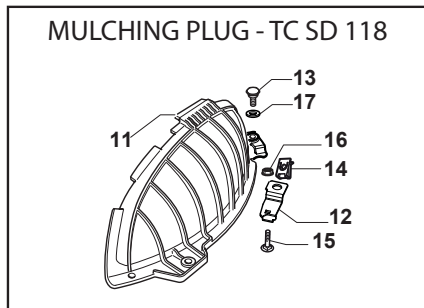

TX 108 HYDRO SD

Ride-on TC SD 108-118 cm Optionals On Request

Issue 12 - 2017

Fig.	Q.ty	Part No	Description	Notes
1	1	182180090/0	Battery Charger 12V 1A - CE Plug	CE Plug
1	1	182180091/0	Battery Charger 12V 1A - UK Plug	UK Plug
11	1	325140107/0	Deflector	
12	2	325785473/0	Pin	
13	2	125580040/0	Stake	
14	2	118737221/0	Plate	
15	2	112815205/0	Screw	
16	2	112292102/0	Nut	
17	2	112604899/0	Crown Fastener