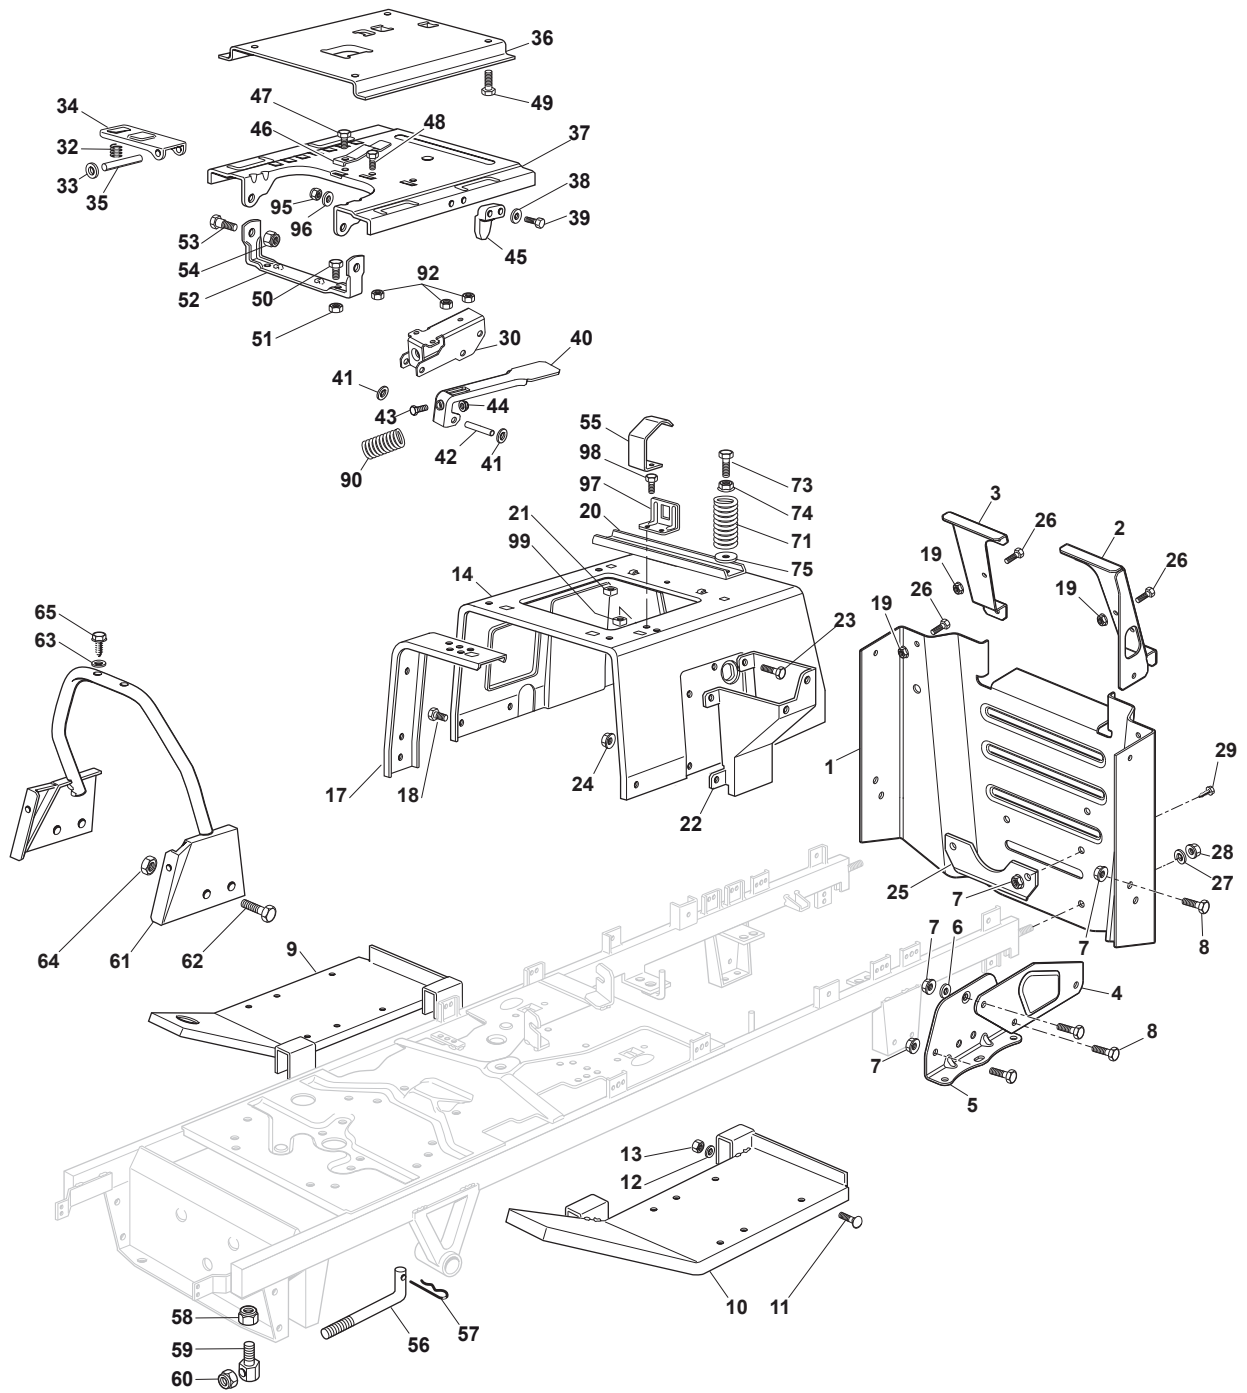

THIS INFORMATION IS NOT INTENDED FOR SALE OR RESALE, AND THIS NOTICE MUST REMAIN ON ALL COPIES.

Fig.	Q.ty	Part No	Description	Notes
1	1	382547103/0	Rear Plate	
2	1	325774683/0	Left Bracket	
3	1	325774681/0	Right Bracket	
4	2	382774299/0	Bracket	
5	2	325774675/0	Transmission Bracket	
6	2	112523060/0	Washer	
7	10	112154210/0	Nut	
8	10	112793102/0	Screw	
9	1	382510041/2	Right Footboard Support	
10	1	382510043/2	Left Footboard Support	
11	4	112815245/0	Screw	
12	4	112523040/0	Washer	
13	4	112154510/0	Nut	
14	1	325785133/5	Seat Support	
17	2	325650065/1	Pulley Stiffening	
18	8	112791200/1	Screw	
19	6	112292102/0	Nut	
20	1	325650067/1	Pulley Stiffening	
21	2	112360420/0	Nut	
22	1	325785137/1	Support	
23	4	112791200/1	Screw	
24	4	112292102/0	Nut	
25	1	1134-5512-01	Towing Plate	
26	8	112791213/1	Screw	
27	2	112585100/0	Washer	
28	2	112295200/0	Nut	
29	2	9959-0820-16	Screw	
30	1	325774575/0	Fulcrum Clamp	
32	1	125430202/1	Spring	
33	2	112604897/0	Elastic Washer	
34	1	325318109/1	Stop Lever	
35	1	125510000/0	Pin	
36	1	325785147/2	Seat Support	
37	1	325785149/3	Fixed Seat Support	
38	4	112521320/0	Washer	
39	2	112815050/0	Screw	
40	1	325318327/0	Lever	
41	6	112604896/0	Crown Fastener	
42	3	122517866/0	Pin	
43	1	112735661/0	Screw	
44	1	112154510/0	Nut	
45	1	325060049/0	Seat Switch Cam	
46	1	125430203/1	Spring	
47	1	112731580/0	Screw	
48	1	112789000/0	Screw	
49	2	9959-0820-16	Screw	
50	2	112792611/0	Screw	
51	2	112293201/0	Nut	
52	1	382774207/0	Seat Clamp Support	
53	2	122524970/3	Pin	
54	2	112155010/0	Nut	

TX 108 HYDRO SD

Ride-on TC SD 108-118 cm Body with single-cylinder engine

Issue 12 - 2017

Fig.	Q.ty	Part No	Description	Notes
55	6	112437507/0	Rapid Fixing Plate	
56	10	9893-0616-16	Screw	
57	2	112735420/0	Screw	
58	1	325785526/0	Support, Left	
59	1	325785525/0	Support, Right	
60	1	325207279/0	Rear Cover, Dark Red	
61	1	325110490/0	Rear Cover, Dark Red	