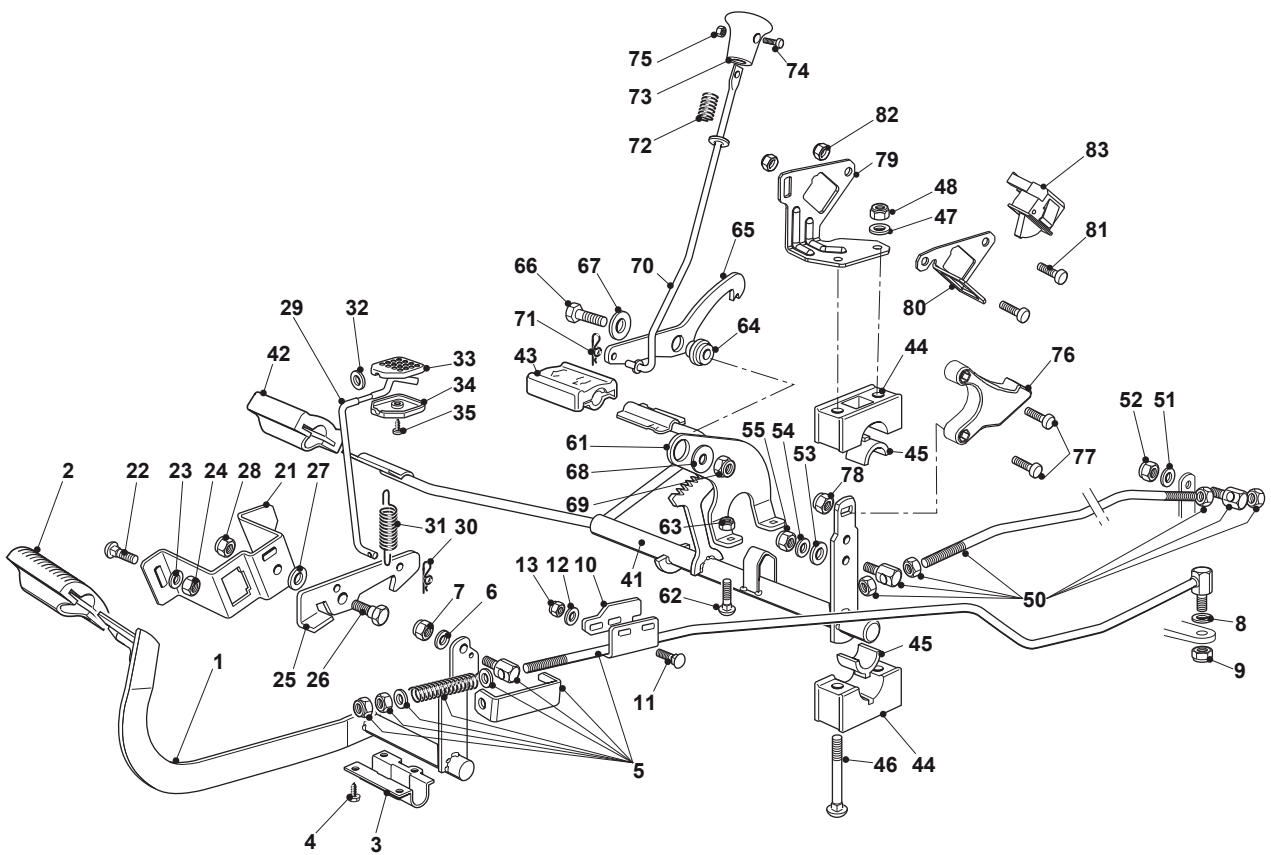

Fig.	Q.ty	Part No	Description	Notes
1	1	382500011/2	Pedal	
2	1	325110416/0	Clamp Cover	
3	1	325547081/2	Plate	
4	4	112731601/0	Screw	
5	1	382000675/0	Brake Rod Assy	
6	1	112521350/0	Washer	
7	1	112155000/0	Nut	
8	2	112521360/0	Washer	
9	1	112155000/0	Nut	
10	1	325547281/1	Plate	
11	2	112815210/0	Screw	
12	2	112523040/0	Washer	
13	2	112154510/0	Nut	
21	1	325785143/1	Support	
22	2	112815210/0	Screw	
23	1	112523040/0	Washer	
24	2	112154510/0	Nut	
25	1	325253001/0	Hook	
26	1	122524970/3	Pin	
27	1	325670011/0	Antifriction Washer	
28	1	112155000/0	Nut	
29	1	125033097/0	Rod	
30	1	124487997/0	Cotter Pin	
31	1	125430213/0	Spring	
32	1	112523040/0	Washer	
33	1	325592001/1	Knob	
34	1	325592002/1	Knob	
35	1	112727815/0	Screw	
41	1	382000389/1	Drive Pedal	
42	1	325110417/0	Clamp Cover Front	
43	1	325110418/0	Clamp Cover Rear	
44	4	325785354/0	Support	
45	4	325034003/0	Brass	
46	4	112815271/0	Screw	
47	4	112523040/0	Washer	
48	4	112154510/0	Nut	
50	1	382000680/0	Rod	
51	1	112523040/0	Washer	
52	1	112154510/0	Nut	
53	1	112521360/0	Washer	
54	1	112523040/0	Washer	
55	1	112154510/0	Nut	
61	1	325774477/0	Clamp	
62	2	112815210/0	Screw	
63	2	112292102/0	Nut	
64	1	125040638/0	Bushing	
65	1	325022000/1	Hook	
66	1	112691100/0	Screw	
67	1	112523060/0	Washer	
68	1	322672152/0	Antifriction Washer	
69	1	112155000/0	Nut	

Fig.	Q.ty	Part No	Description	Notes
70	1	125033091/0	Rod	
71	1	124487995/0	Cotter Pin	
72	1	125430232/0	Spring	
73	1	325605002/0	Button	
74	1	112726389/0	Screw	
75	1	112290800/0	Nut	
76	1	325060050/0	Cam	
77	1	112789100/0	Screw	
78	2	112154330/0	Nut	
79	2	325755071/0	Angle Bracket	
80	1	325785479/0	Micro Switch Bracket	
81	2	112791011/0	Screw	
82	2	112292102/0	Nut	
83	1	119410614/0	Microswitch	