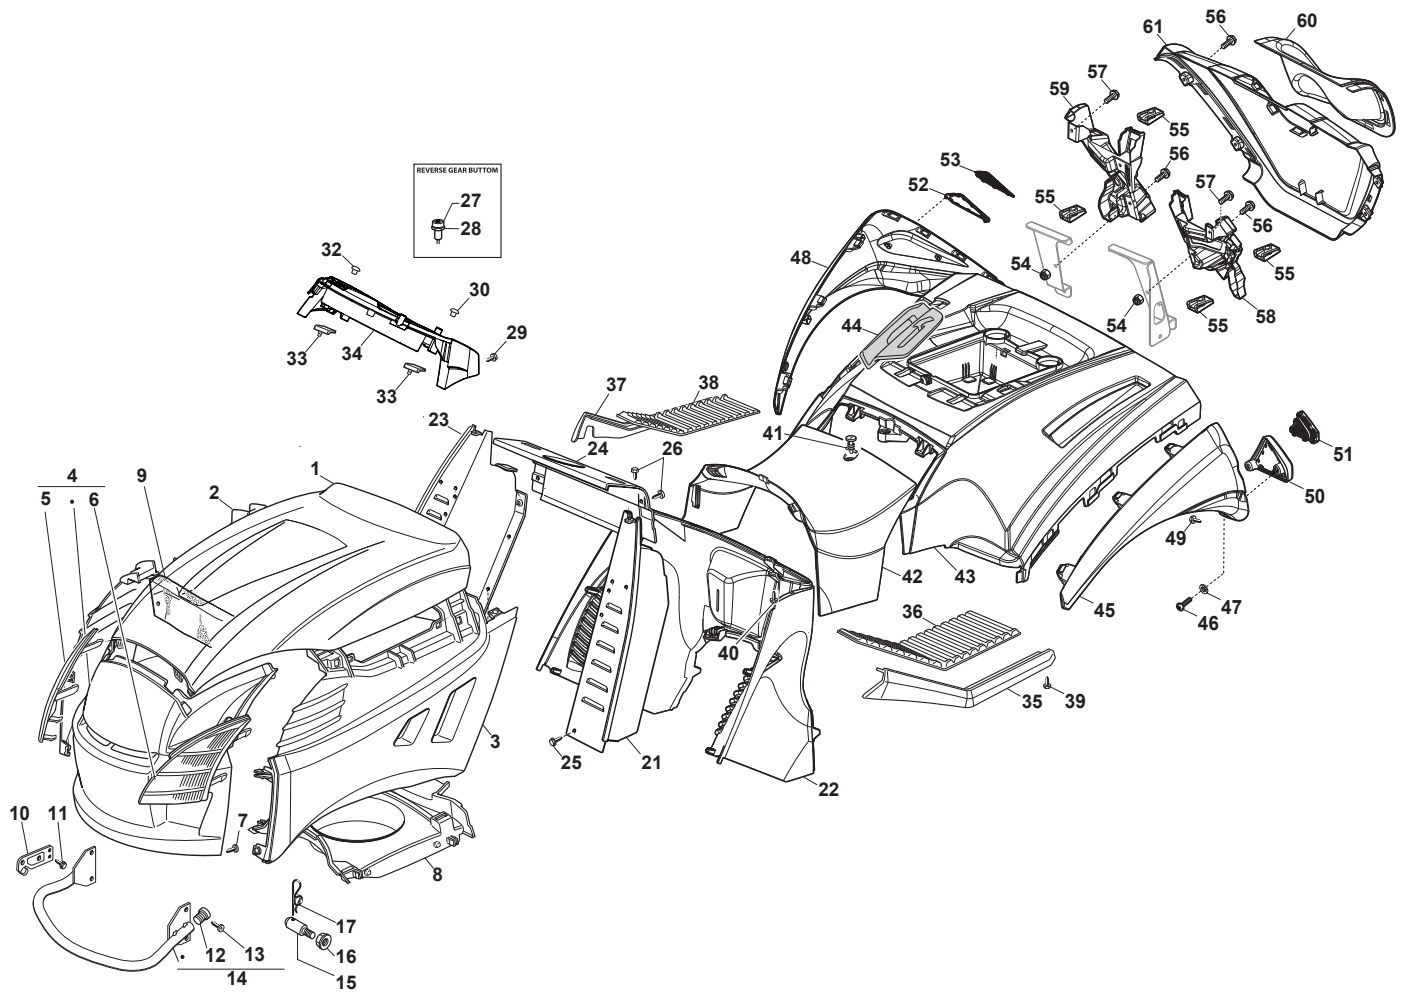

TX 108 HYDRO SD

Ride-on TC SD 108-118 cm Body with single-cylinder engine

Issue 12 - 2017

Fig.	Q.ty	Part No	Description	Notes
55	6	112437507/0	Rapid Fixing Plate	
56	10	9893-0616-16	Screw	
57	2	112735420/0	Screw	
58	1	325785526/0	Support, Left	
59	1	325785525/0	Support, Right	
60	1	325207279/0	Rear Cover, Dark Red	
61	1	325110490/0	Rear Cover, Dark Red	