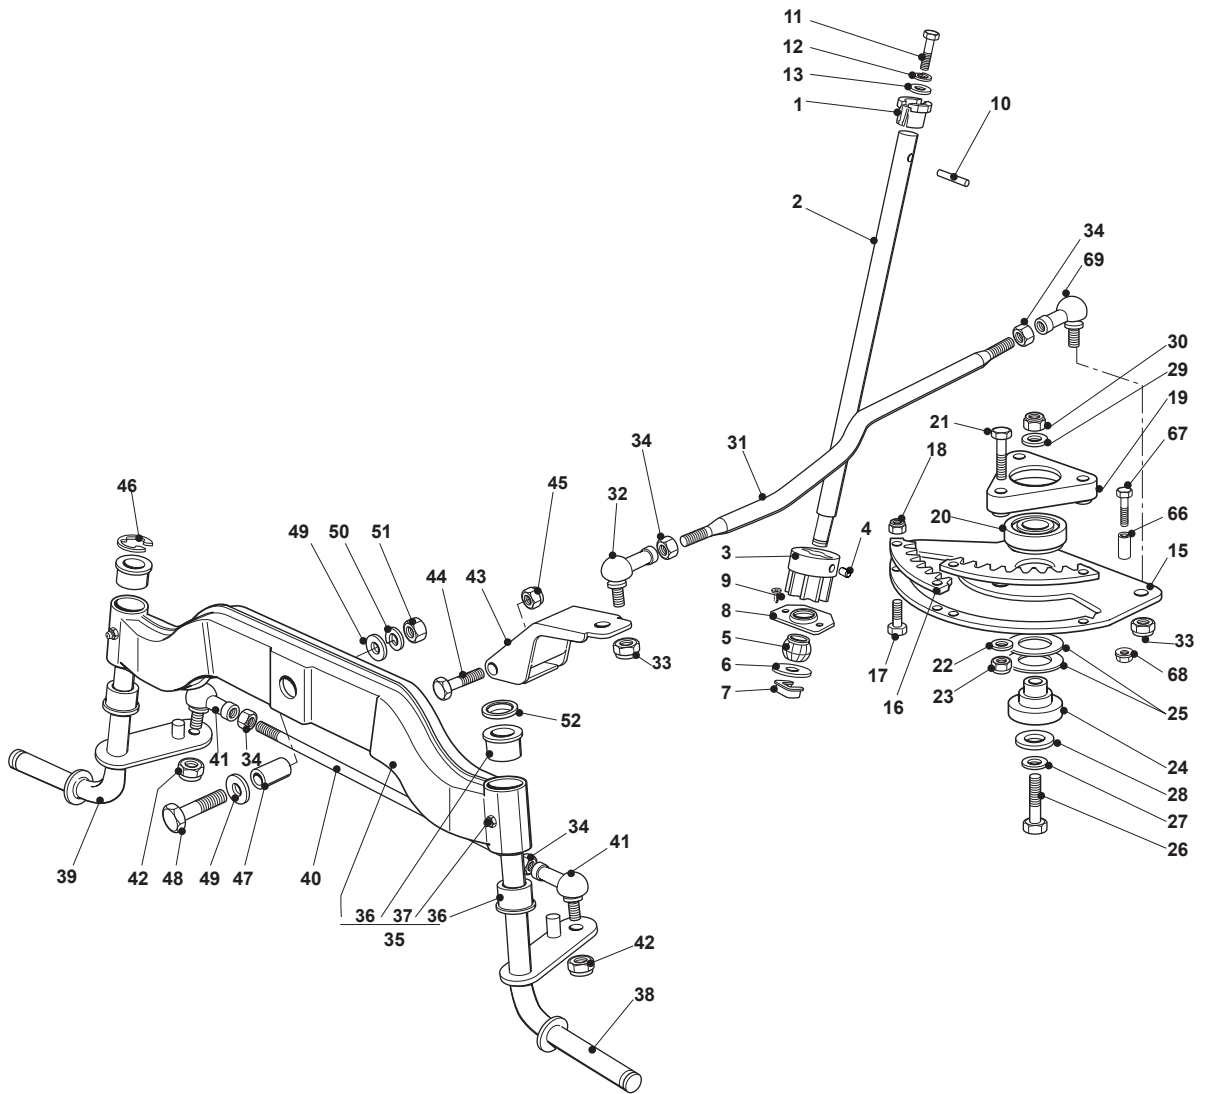

TX 108 HYDRO SD

Ride-on TC SD 108-118 cm Body with twin-cylinder engine

Issue 12 - 2017

Fig.	Q.ty	Part No	Description	Notes
55	6	112437507/0	Rapid Fixing Plate	
56	10	9893-0616-16	Screw	
57	2	112735420/0	Screw	
58	1	325785526/0	Support, Left	
59	1	325785525/0	Support, Right	
60	1	325207268/0	Rear Cover Black	
61	1	325110490/0	Rear Cover, Red	

Fig.	Q.ty	Part No	Description	Notes
1	1	325038004/0	Bushing	
2	1	125520010/0	Steering Column	
3	1	125570004/0	Pinion	
4	1	112714300/0	Dowel	
5	1	325743000/0	Joint	
6	1	322672151/0	Antifriction Washer	
7	1	112436030/0	Plate	
8	1	325785213/1	Support	
9	2	112729601/1	Screw	
10	1	112620250/0	Pin	
11	1	112691800/0	Screw	
12	1	112583500/0	Grower	
13	1	112523060/0	Washer	
15	1	325735523/0	Steering Sector	
16	2	325150000/0	Rack	
17	4	112791213/1	Screw	
18	4	112154510/0	Nut	
19	1	325774453/0	Clamp	
20	1	119216047/0	Bearing	
21	3	112691100/0	Screw	
22	3	112523060/0	Washer	
23	3	112155000/0	Nut	
24	1	125510120/0	Support	
25	2	322672153/0	Antifriction Washer	
26	1	112692395/1	Screw	
27	1	112523080/0	Washer	
28	1	112521390/0	Washer	
29	1	112523080/0	Washer	
30	1	112156602/0	Nut	
31	1	125033003/1	Steering Rod	
32	2	122746603/0	Joint M10	
33	2	112156602/0	Nut	
34	4	112295201/0	Nut	
35	1	382034045/0	Equalizer	
36	4	125034002/1	Bushing	
37	2	112379511/0	Grease Dispenser	
38	1	382230399/0	Left Stub Axle	
39	1	382230397/0	Right Stub Axle	
40	1	325840001/1	Tie Rod	
41	2	122746609/0	Joint	
42	2	112156602/0	Nut	
43	1	382318185/0	Lever Ass.Y	
44	1	112692395/1	Screw	
45	1	112156602/0	Nut	
46	1	112001000/0	Benzing Ring	
47	1	125160005/1	Spacer	
48	1	112694100/0	Screw	
49	2	112521390/0	Washer	
50	1	112587900/0	Grower	
51	1	112295800/0	Nut	
52	1	125160093/0	Bush	