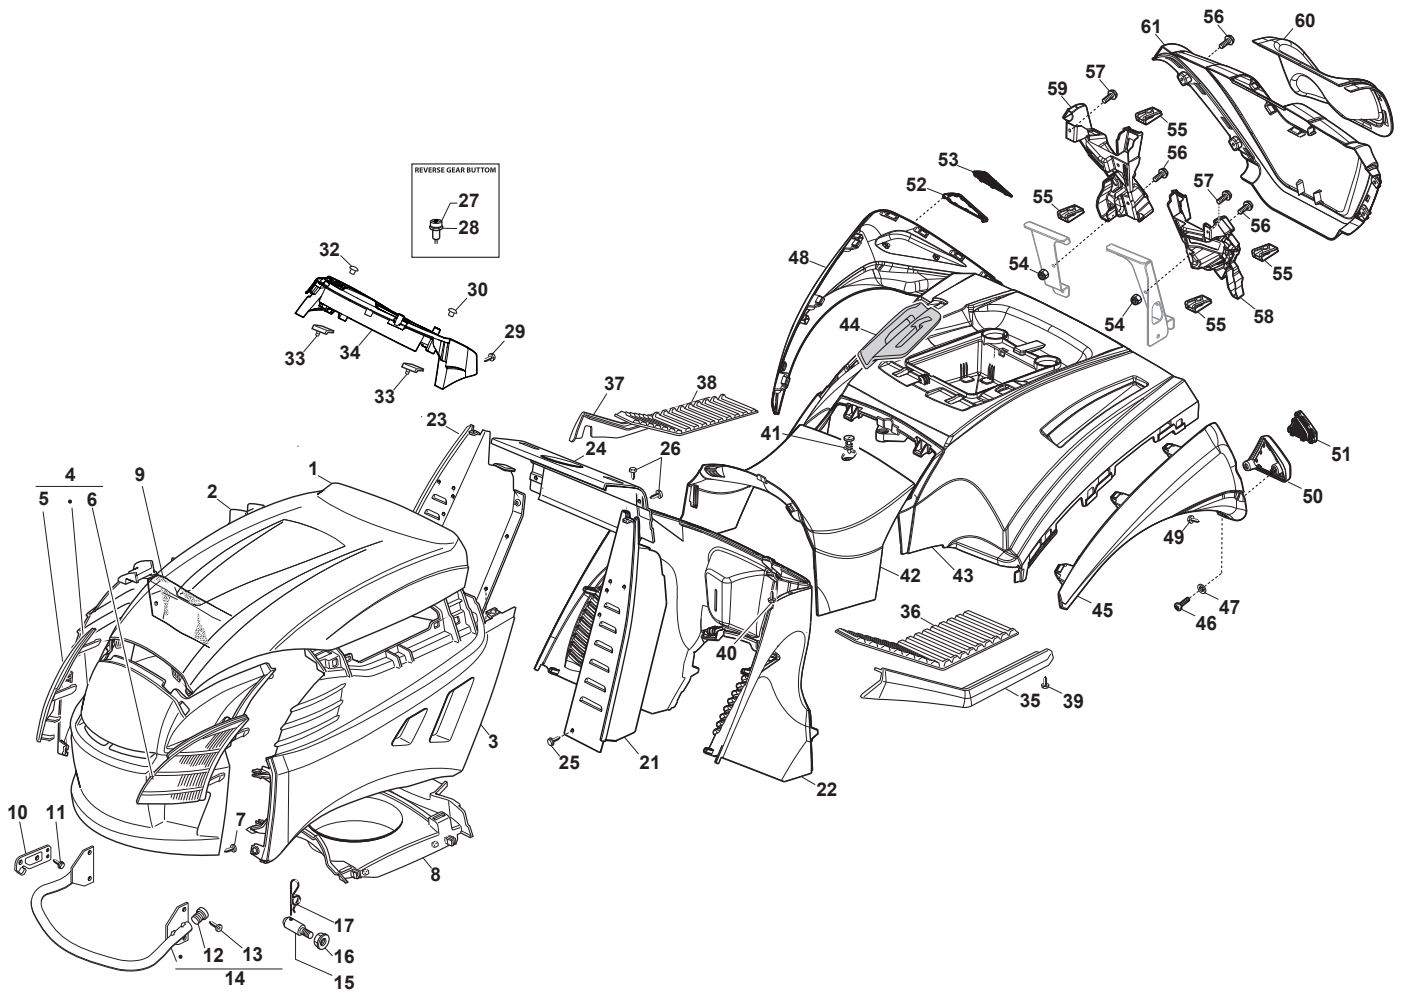

TX 108 HYDRO SD

Ride-on TC SD 108-118 cm Body with twin-cylinder engine

Issue 12 - 2017

Fig.	Q.ty	Part No	Description	Notes
55	6	112437507/0	Rapid Fixing Plate	
56	10	9893-0616-16	Screw	
57	2	112735420/0	Screw	
58	1	325785526/0	Support, Left	
59	1	325785525/0	Support, Right	
60	1	325207268/0	Rear Cover Black	
61	1	325110490/0	Rear Cover, Red