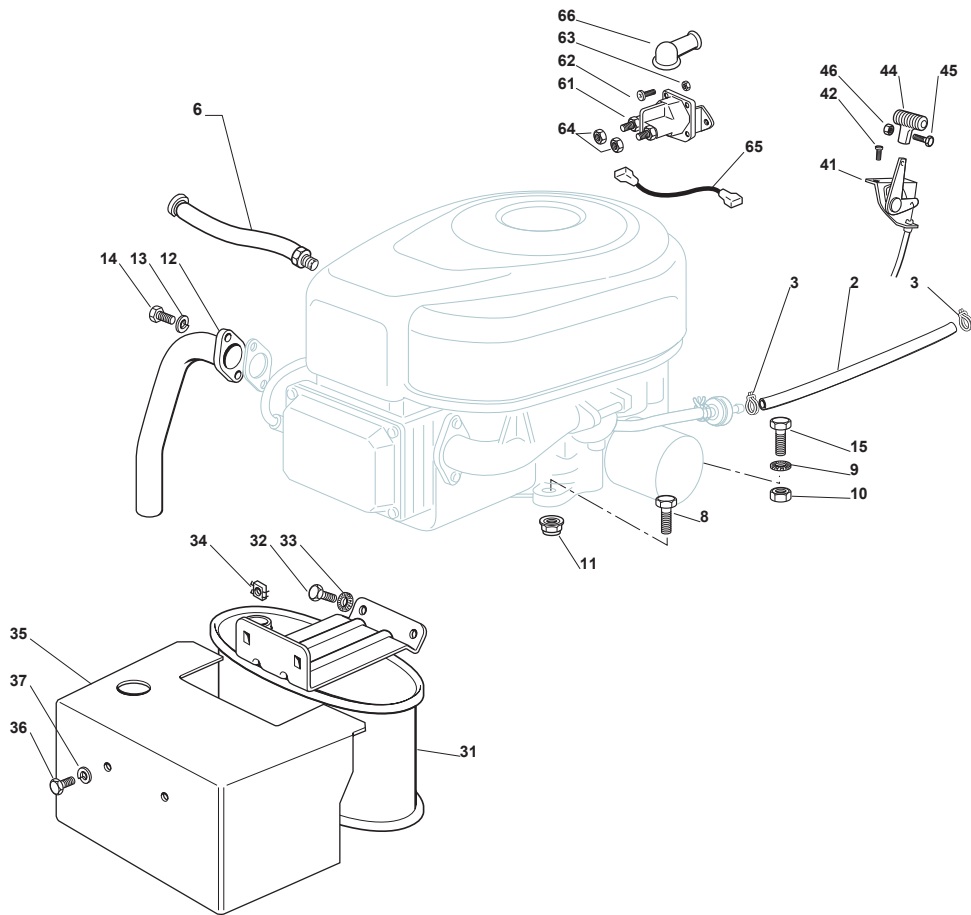

Fig.	Q.ty	Part No	Description	Notes
70	1	125033091/0	Rod	
71	1	124487995/0	Cotter Pin	
72	1	125430232/0	Spring	
73	1	325605002/0	Button	
74	1	112726389/0	Screw	
75	1	112290800/0	Nut	
76	1	325060050/0	Cam	
77	1	112789100/0	Screw	
78	2	112154330/0	Nut	
79	2	325755071/0	Angle Bracket	
80	1	325785479/0	Micro Switch Bracket	
81	2	112791011/0	Screw	
82	2	112292102/0	Nut	
83	1	119410614/0	Microswitch	

Fig.	Q.ty	Part No	Description	Notes
2	1	325869016/1	Connecting Tube	
3	2	118375051/1	Fair Led	
4	1	118738224/0	Exhaust Conn. Tube	
5	2	112583500/0	Grower	
6	2	112735530/0	Screw	
7	1	112691115/0	Screw	
8	1	112540260/0	Grower	
9	1	112154210/0	Nut	
12	1	1134-5827-01	Oil Drain Assy	
14	2	112793102/0	Screw	
15	2	112540260/0	Grower	
16	1	182750010/0	Muffler	
17	2	112360425/0	Nut	
18	1	382598009/2	Muffler Protection	
19	2	112792611/0	Screw	
20	2	112583500/0	Grower	
24	3	112154210/0	Nut	
25	3	112691100/0	Screw	
41	1	182000200/1	Throttle Cable	
42	2	125943012/0	Screw	
44	1	325592000/1	Knob	
45	1	112726388/0	Screw	
46	1	112290800/0	Nut	
61	1	118736113/0	Starter Relay	
62	2	112791011/0	Screw	
63	2	112292102/0	Nut	
64	2	9743-5121-32	Nut	
65	1	125065017/0	Cable	
66	1	118564861/1	Protection	