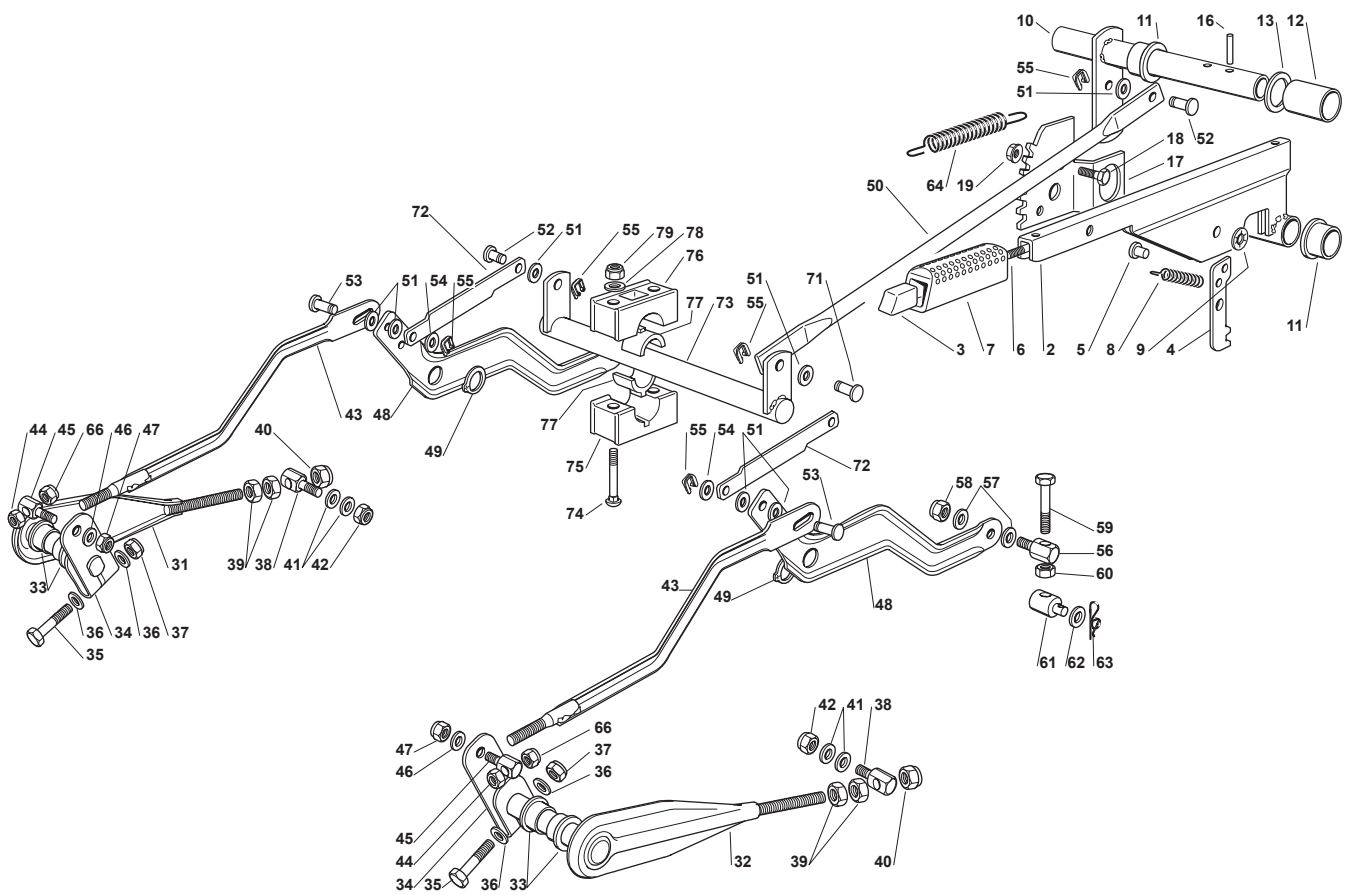

Fig.	Q.ty	Part No	Description	Notes
2	1	382318139/1	Deck Lifting Lever	
3	1	125605000/1	Button	
4	1	325470901/1	Dog Plate	
5	1	125510011/1	Pin	
6	1	125033002/1	Rod	
7	1	325394536/0	Knob	
8	1	125430208/1	Spring	
9	1	112604899/0	Crown Fastener	
10	1	382000551/0	Axle	
11	2	122034523/0	Bushing	
12	1	125160025/1	Spacer	
13	1	322672153/0	Antifriction Washer	
16	2	112620206/0	Pin	
17	1	325735506/2	Left Sector	
18	2	112792611/0	Screw	
19	2	112154220/0	Nut	
31	1	382318159/0	Front Right Fulcrum Lever	
32	1	382318161/0	Lever	
33	4	125040605/0	Bushing	
34	2	325318161/1	Lever	
35	2	112691700/0	Screw	
36	4	112521350/0	Washer	
37	2	112155000/0	Nut	
38	2	125510056/1	Pin	
39	4	112295200/0	Nut	
40	2	112156602/0	Nut	
41	4	325670008/1	Washer	
42	2	112156602/0	Nut	
43	2	382000477/3	Connecting Rod Ass.Y	
44	2	112155000/0	Nut	
45	2	125510055/1	Pin	
46	2	112521350/0	Washer	
47	2	112155000/0	Nut	
48	2	325318153/2	Rear Lever	
49	2	112609255/0	Seeger	
50	1	325033071/0	Rod	
51	7	325670011/0	Antifriction Washer	
52	2	125510053/2	Pin	
53	2	125510048/1	Pin	
54	2	112521350/0	Washer	
55	5	112436051/0	Plate	
56	2	125510056/1	Pin	
57	4	325670008/1	Washer	
58	2	112156602/0	Nut	
59	2	112794985/0	Screw	
60	2	112295200/0	Nut	
61	2	125510070/1	Pin	
62	2	112523090/0	Washer	
63	2	124487998/0	Cotter Pin	
64	1	125430218/1	Spring	
66	2	112293200/0	Nut