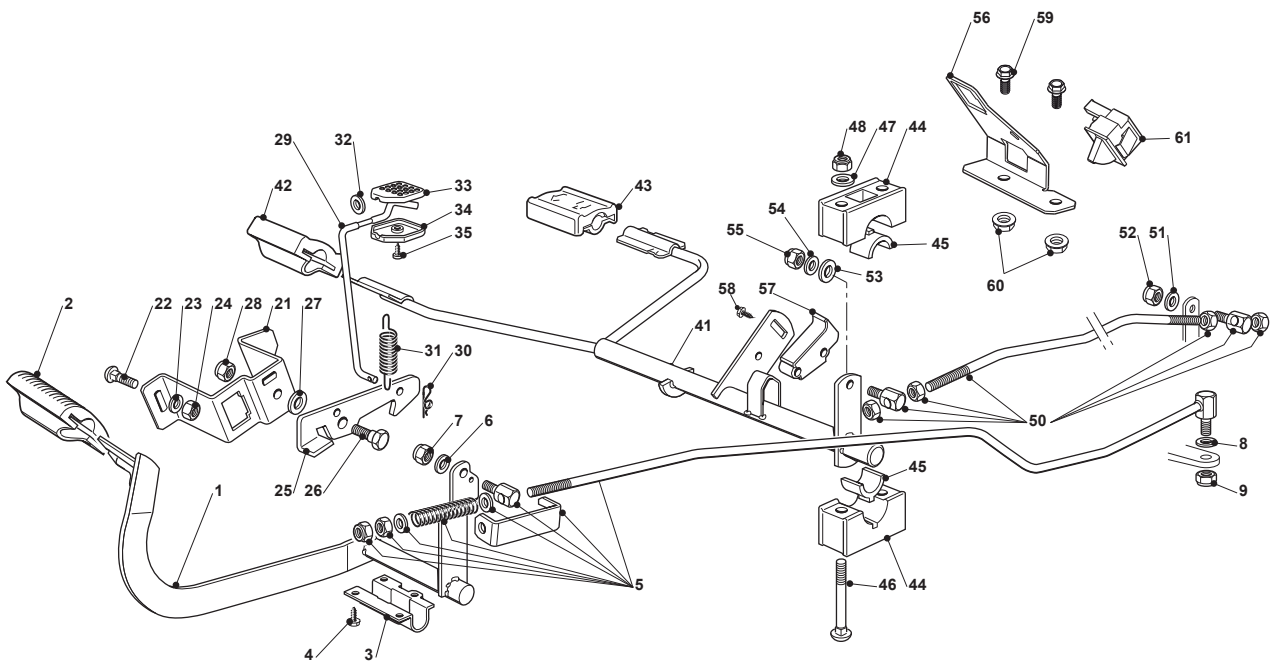

TX 108 HYDRO SD

Ride-on TC SD 108-118 cm **Steering**

Issue 12 - 2017

Fig.	Q.ty	Part No	Description	Notes
66	1	122167840/0	Spacer	
67	1	112691200/0	Screw	
68	1	112154220/0	Nut	

Fig.	Q.ty	Part No	Description	Notes
1	1	382500011/2	Pedal	
2	1	325110416/0	Clamp Cover	
3	1	325547081/2	Plate	
4	4	112731601/0	Screw	
5	1	382000678/0	Brake Rod Assy	
6	2	112521350/0	Washer	
7	2	112155000/0	Nut	
8	2	112521360/0	Washer	
9	1	112155000/0	Nut	
21	1	325785143/1	Support	
22	2	112815210/0	Screw	
23	1	112523040/0	Washer	
24	2	112154510/0	Nut	
25	1	325253001/0	Hook	
26	1	122524970/3	Pin	
27	1	325670011/0	Antifriction Washer	
28	1	112155000/0	Nut	
31	1	125430213/0	Spring	
36	1	125033034/0	Rod	
37	1	125394509/1	Knob	
38	1	112523020/0	Washer	
41	1	382000391/1	Drive Pedal	
42	1	325110417/0	Clamp Cover Front	
43	1	325110418/0	Clamp Cover Rear	
44	4	325785354/0	Support	
45	4	325034003/0	Brass	
46	4	112815271/0	Screw	
47	4	112523040/0	Washer	
48	4	112154510/0	Nut	
50	1	382000680/0	Rod	
51	1	112523040/0	Washer	
52	1	112154510/0	Nut	
53	1	112521360/0	Washer	
54	1	112523040/0	Washer	
55	1	112154510/0	Nut	
56	1	325785481/0	Micro Switch Bracket	
57	1	325060034/1	Cam	
58	1	112735404/0	Screw	
59	2	112793102/0	Screw	
60	2	112154220/0	Nut	
67	1	119410614/0	Microswitch	