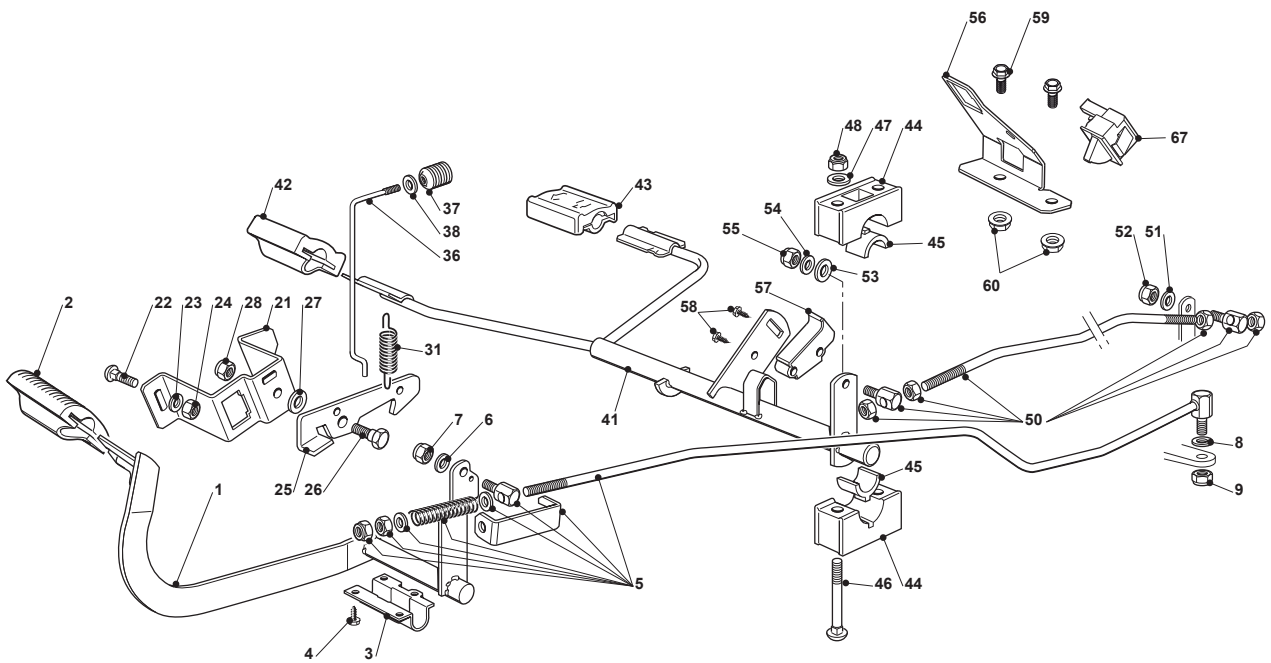

TX 108 HYDRO SD

Ride-on TC SD 108-118 cm **Steering**

Issue 12 - 2017

Fig.	Q.ty	Part No	Description	Notes
66	1	122167840/0	Spacer	
67	1	112691200/0	Screw	
68	1	112154220/0	Nut	

Fig.	Q.ty	Part No	Description	Notes
1	1	382500011/2	Pedal	
2	1	325110416/0	Clamp Cover	
3	1	325547081/2	Plate	
4	4	112731601/0	Screw	
5	1	382000678/0	Brake Rod Assy	
6	2	112521350/0	Washer	
7	2	112155000/0	Nut	
8	2	112521360/0	Washer	
9	1	112155000/0	Nut	
21	1	325785143/1	Support	
22	2	112815210/0	Screw	
23	1	112523040/0	Washer	
24	2	112154510/0	Nut	
25	1	325253001/0	Hook	
26	1	122524970/3	Pin	
27	1	325670011/0	Antifriction Washer	
28	1	112155000/0	Nut	
31	1	125430213/0	Spring	
36	1	125033034/0	Rod	
37	1	125394509/1	Knob	
38	1	112523020/0	Washer	
41	1	382000391/1	Drive Pedal	
42	1	325110417/0	Clamp Cover Front	
43	1	325110418/0	Clamp Cover Rear	
44	4	325785354/0	Support	
45	4	325034003/0	Brass	
46	4	112815271/0	Screw	
47	4	112523040/0	Washer	
48	4	112154510/0	Nut	
50	1	382000680/0	Rod	
51	1	112523040/0	Washer	
52	1	112154510/0	Nut	
53	1	112521360/0	Washer	
54	1	112523040/0	Washer	
55	1	112154510/0	Nut	
56	1	325785481/0	Micro Switch Bracket	
57	1	325060034/1	Cam	
58	1	112735404/0	Screw	
59	2	112793102/0	Screw	
60	2	112154220/0	Nut	
67	1	119410614/0	Microswitch	