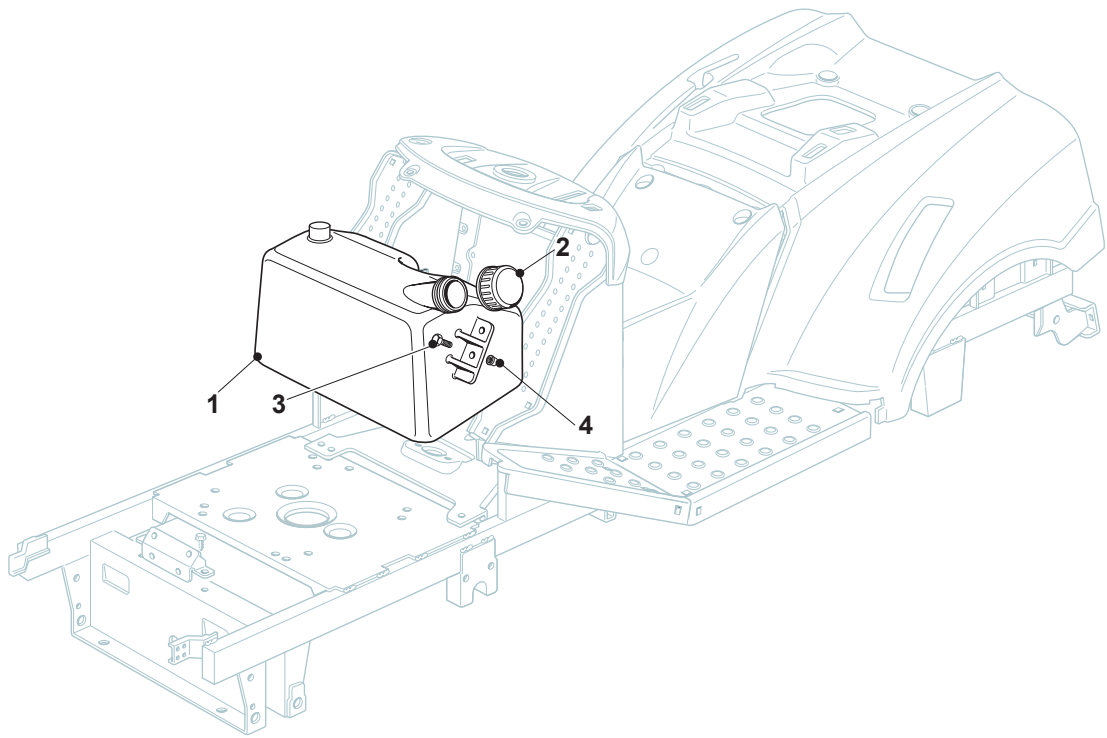

TX 108 HYDRO SD

Ride-on TC SD 108-118 cm Front Fuel Tank - 8Lt with TNS Bonnet

Issue 12 - 2017

Fig.	Q.ty	Part No	Description	Notes
1	1	325735131/0	Tank	
2	1	1134-5532-01	Fuel Tank Cap	
3	2	112788910/0	Screw	
4	2	112500092/0	Rivet