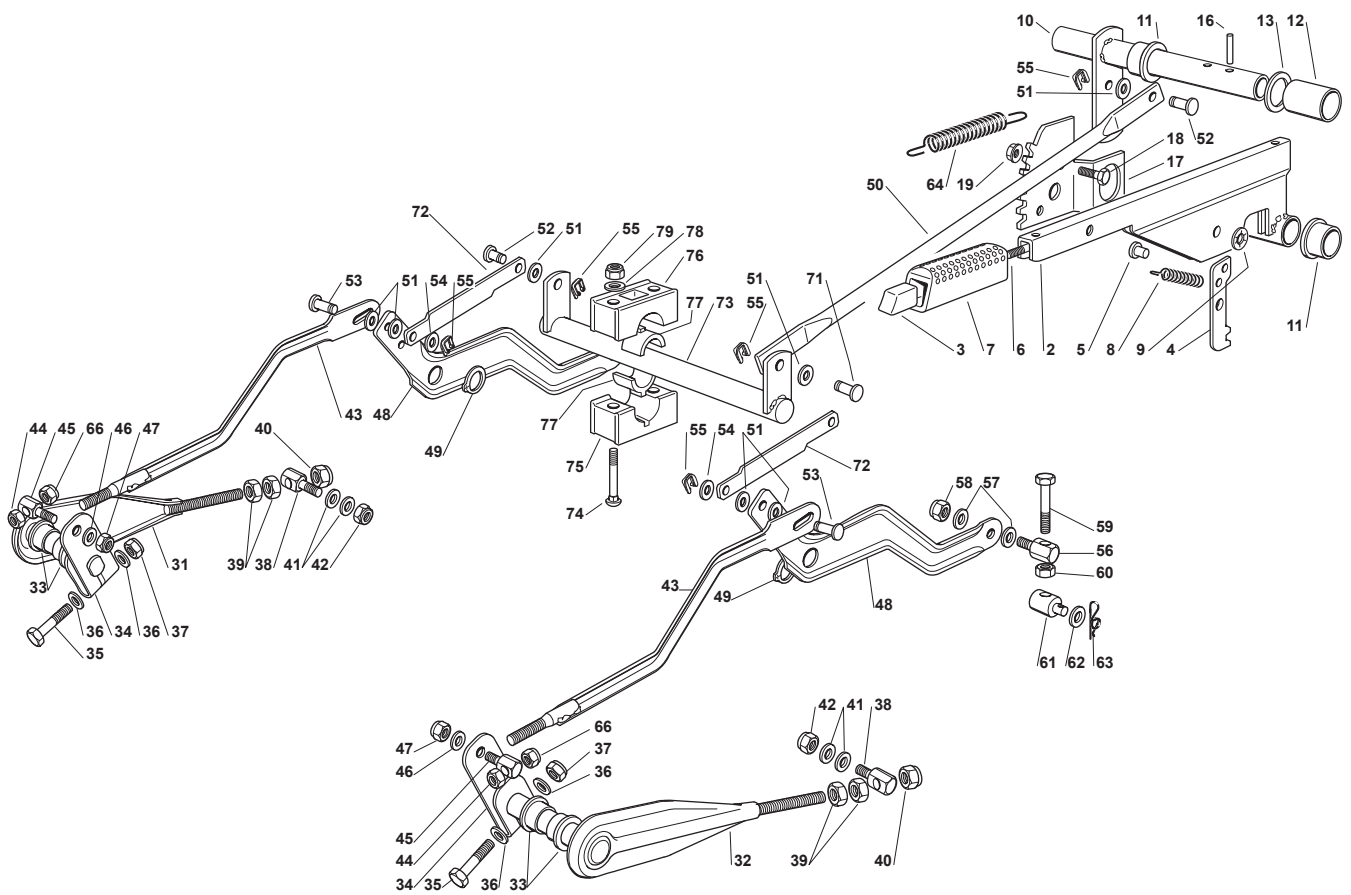

TX 108 HYDRO SD

Ride-on TC SD 108-118 cm Cutting Plate Lifting

Issue 12 - 2017

Fig.	Q.ty	Part No	Description	Notes
71	1	125510048/1	Pin	
72	2	325318223/0	Gearshift	
73	1	382000585/0	Axle	
74	4	112815271/0	Screw	
75	2	325785355/0	Support	
76	2	325785354/0	Support	
77	4	325034003/0	Brass	
78	4	112523040/0	Washer	
79	4	112154510/0	Nut