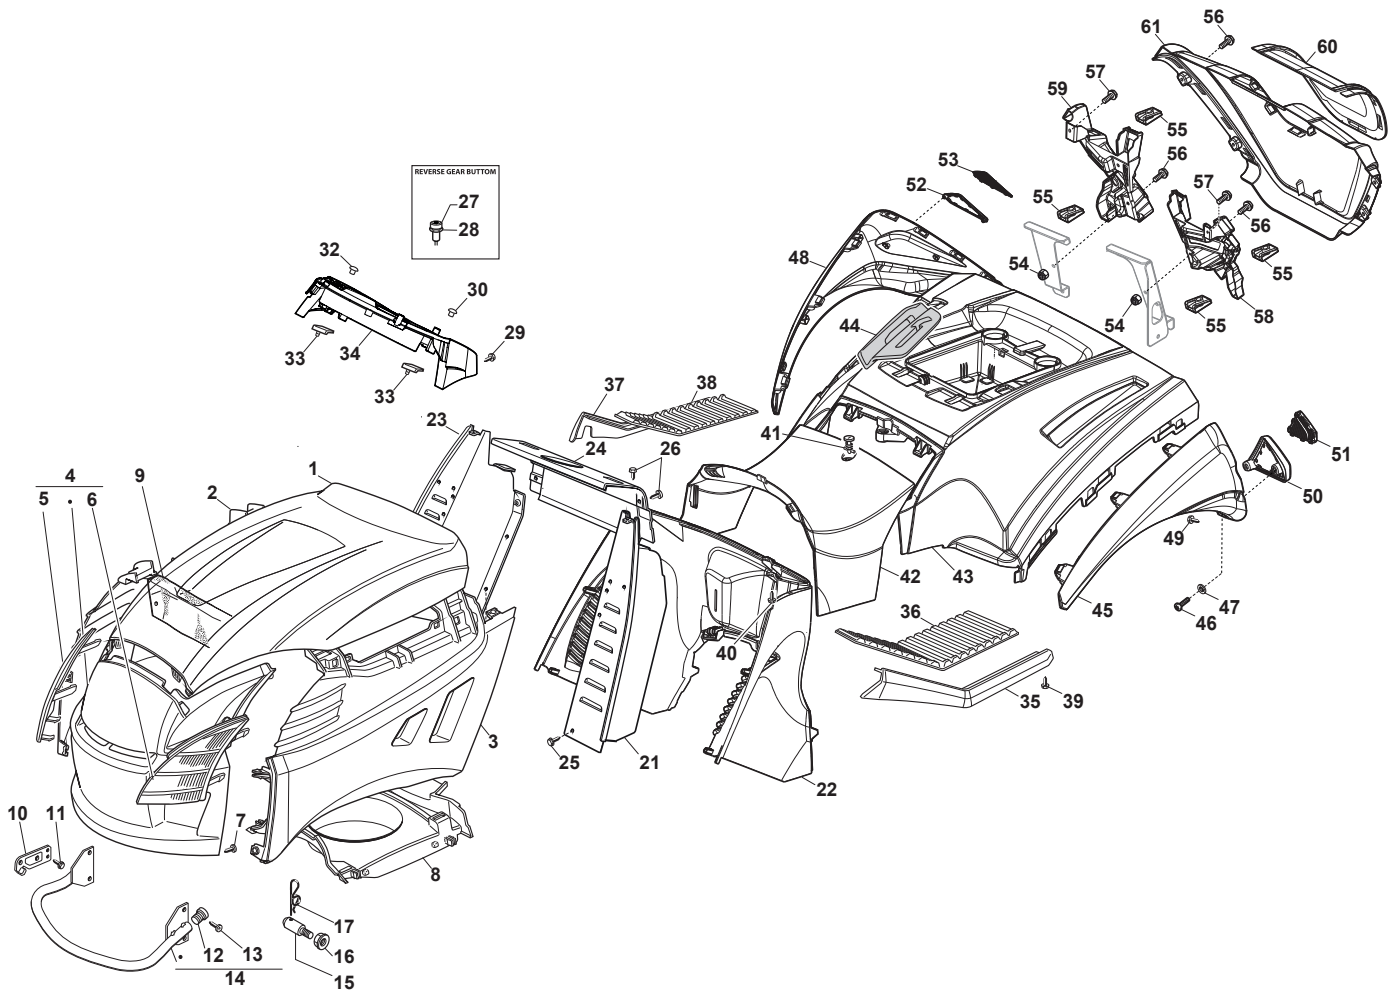

Fig.	Q.ty	Part No	Description	Notes
55	1	325430255/0	Spring	
56	2	125510119/0	Tie Rod	
57	2	124487997/0	Cotter Pin	
58	2	112155000/0	Nut	
59	2	125510040/2	Pin	
60	2	112155000/0	Nut	
61	1	382650045/0	Chassis	
62	4	112792611/0	Screw	
63	2	112521330/0	Washer	
64	4	112292102/0	Nut	
65	2	112735654/0	Screw	
71	2	125430205/1	Spring	
73	2	125943001/1	Screw	
74	2	112154220/0	Nut	
75	2	112523070/0	Washer	
90	1	125430285/0	Spring	
92	1	112154330/0	Nut	
95	2	112154330/0	Nut	
96	4	112521320/0	Washer	
97	1	325755025/2	Bracket	
98	2	112789000/0	Screw	
99	2	9739-0531-22	Nut	

TX 108 HYDRO SD

Ride-on TC SD 108-118 cm Body with single-cylinder engine

Issue 12 - 2017

Fig.	Q.ty	Part No	Description	Notes
55	6	112437507/0	Rapid Fixing Plate	
56	10	9893-0616-16	Screw	
57	2	112735420/0	Screw	
58	1	325785526/0	Support, Left	
59	1	325785525/0	Support, Right	
60	1	325207279/0	Rear Cover, Dark Red	
61	1	325110490/0	Rear Cover, Dark Red	