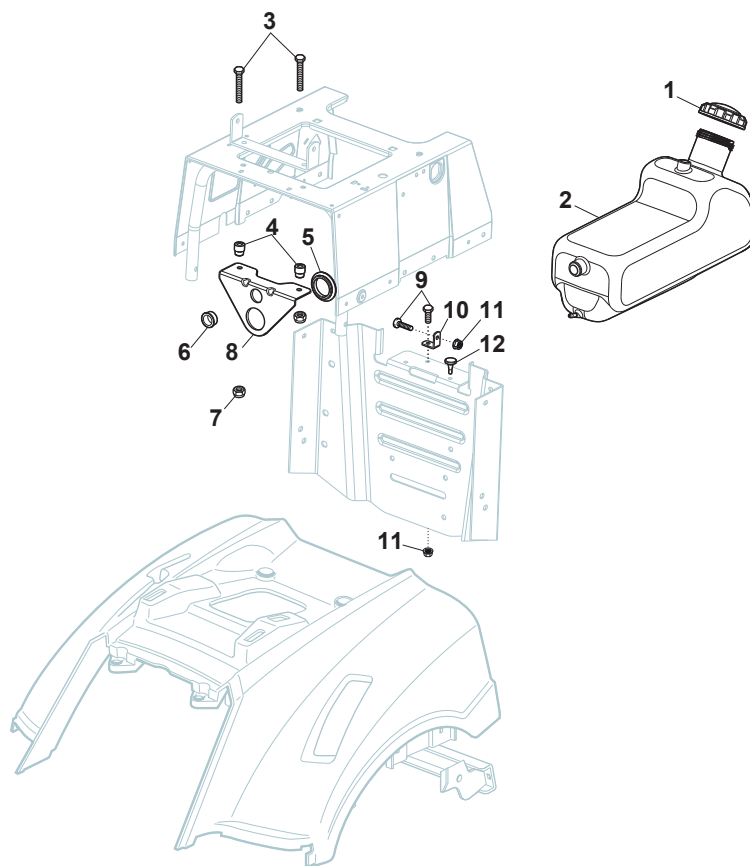

TX 108 HYDRO SD

Ride-on TC SD 108-118 cm Rear Fuel Tank - 15Lt

Issue 12 - 2017

Fig.	Q.ty	Part No	Description	Notes
1	1	137793050/0	Fuel Cap	
2	1	325735129/0	Tank	
3	2	112691115/0	Screw	
4	2	125160030/2	Left Spacer	
5	1	325260012/0	Grommet	
6	1	325038022/0	Bushing	
7	2	112155000/0	Nut	
8	1	325774685/0	Rear Fuel Tank Support Bracket	
9	1	112791213/1	Screw	
10	1	325547427/0	Bracket	
11	2	112292102/0	Nut	
12	2	127275000/0	Grommet