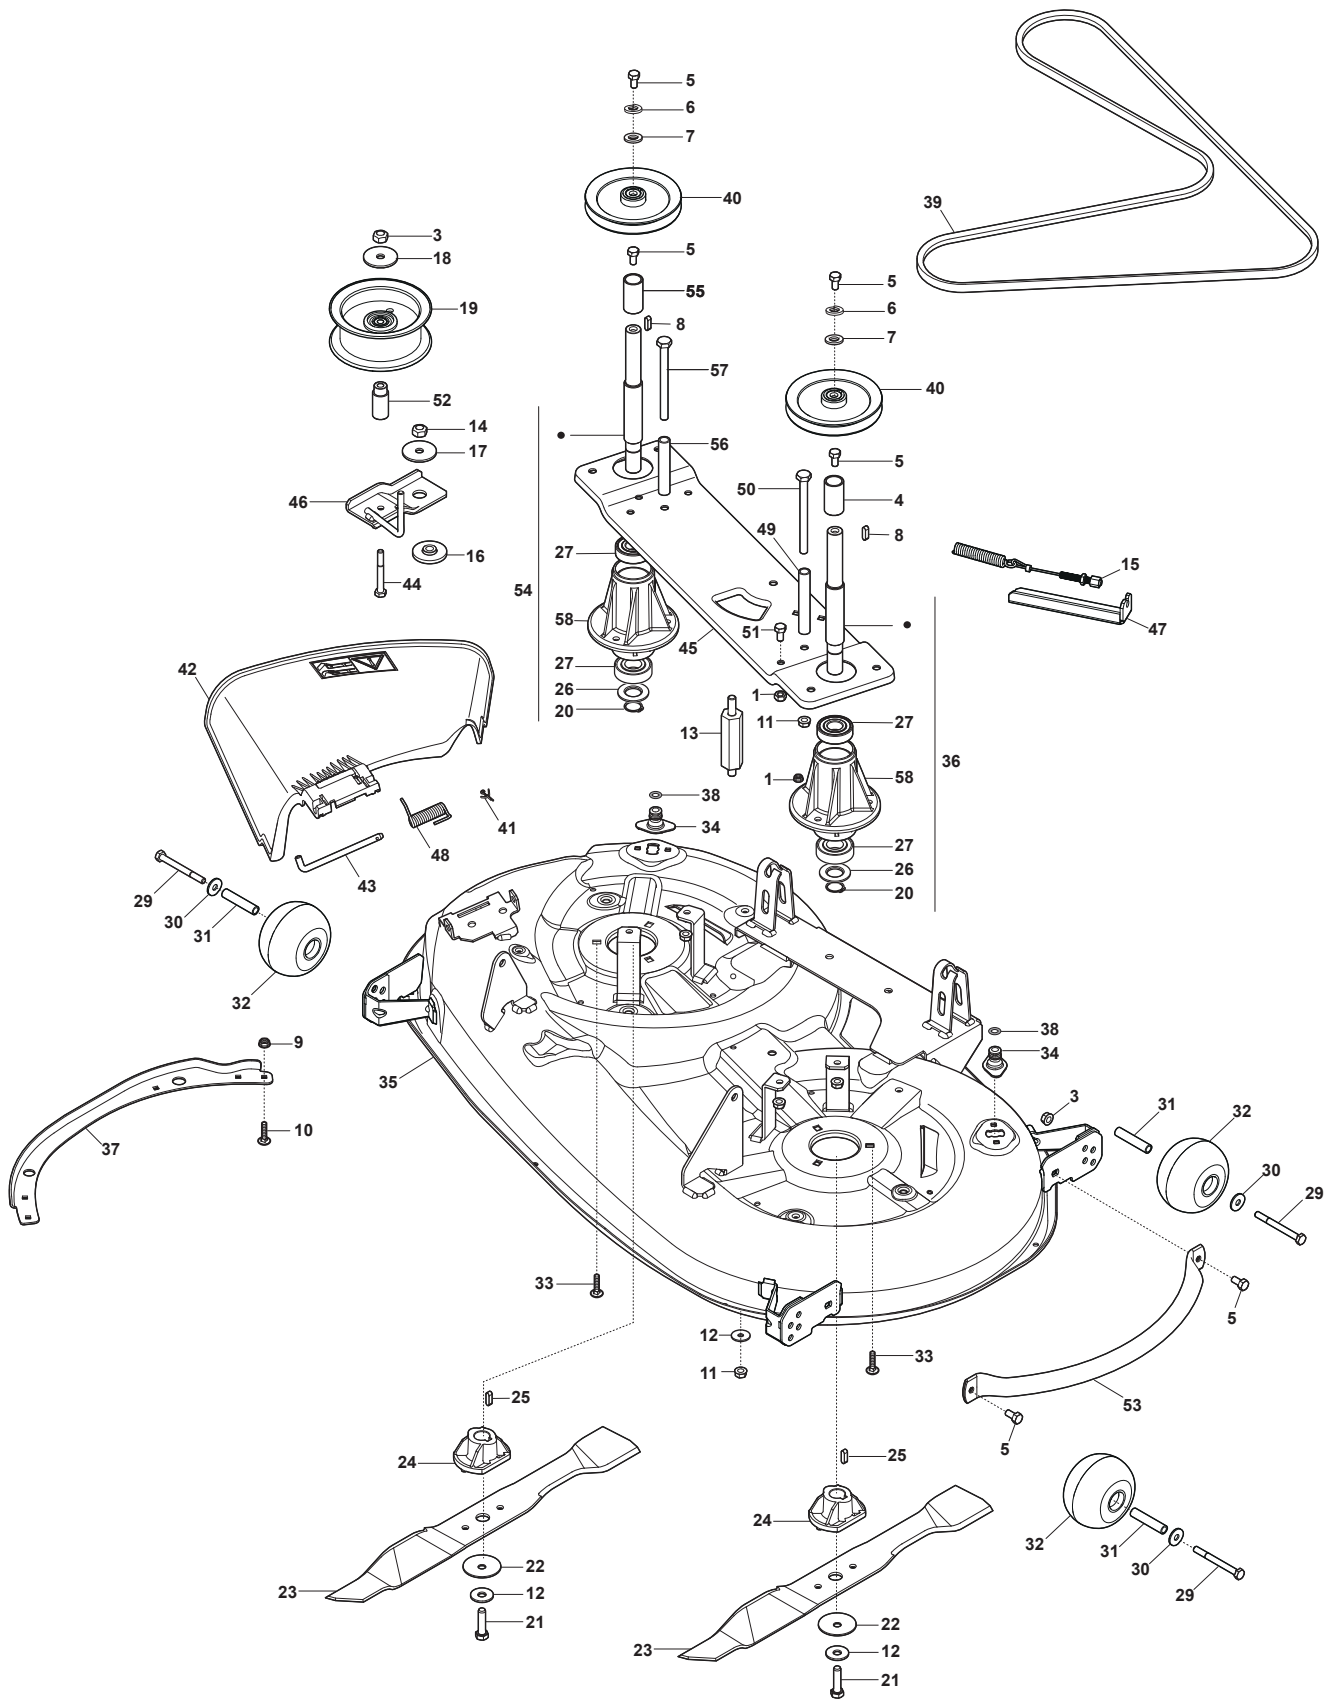

TX 108 HYDRO SD

Ride-on TC SD 108-118 cm Cutting Plate

Issue 12 - 2017

Fig.	Q.ty	Part No	Description	Notes
51	2	112818690/0	Screw	
52	1	125160095/0	Spacer	
53	1	382650049/0	Side Deck Reinforced	Grey
53	1	382650051/0	Side Deck Reinforced	Black
54	1	382207214/0	Main Blade Shaft	
55	1	125160098/0	Spacer	
56	1	125160097/0	Spacer	
57	1	112794980/0	Screw	
58	2	125207200/0	Blade Shaft Support