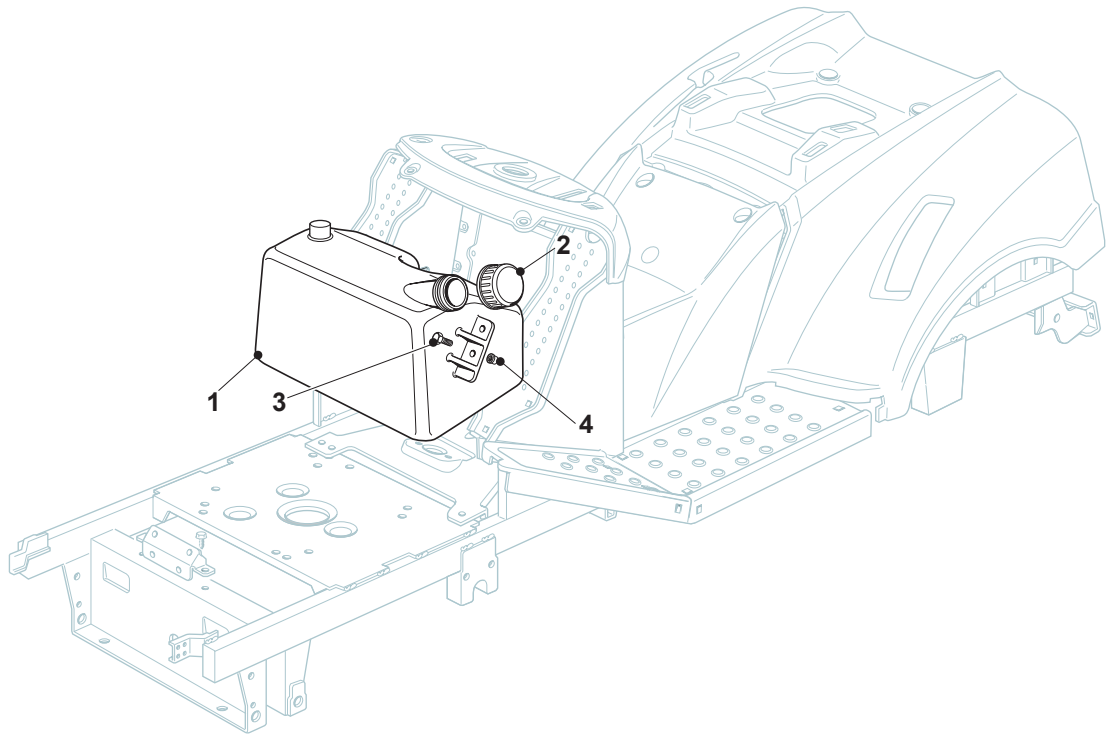

TX 118 HYDRO SD

Ride-on TC SD 108-118 cm **Front Fuel Tank - 7Lt**

Issue 12 - 2017

Fig.	Q.ty	Part No	Description	Notes
1	1	125735110/3	Tank	
2	1	125795000/1	Fuel Cap	
3	2	112788910/0	Screw	
4	2	112500092/0	Rivet