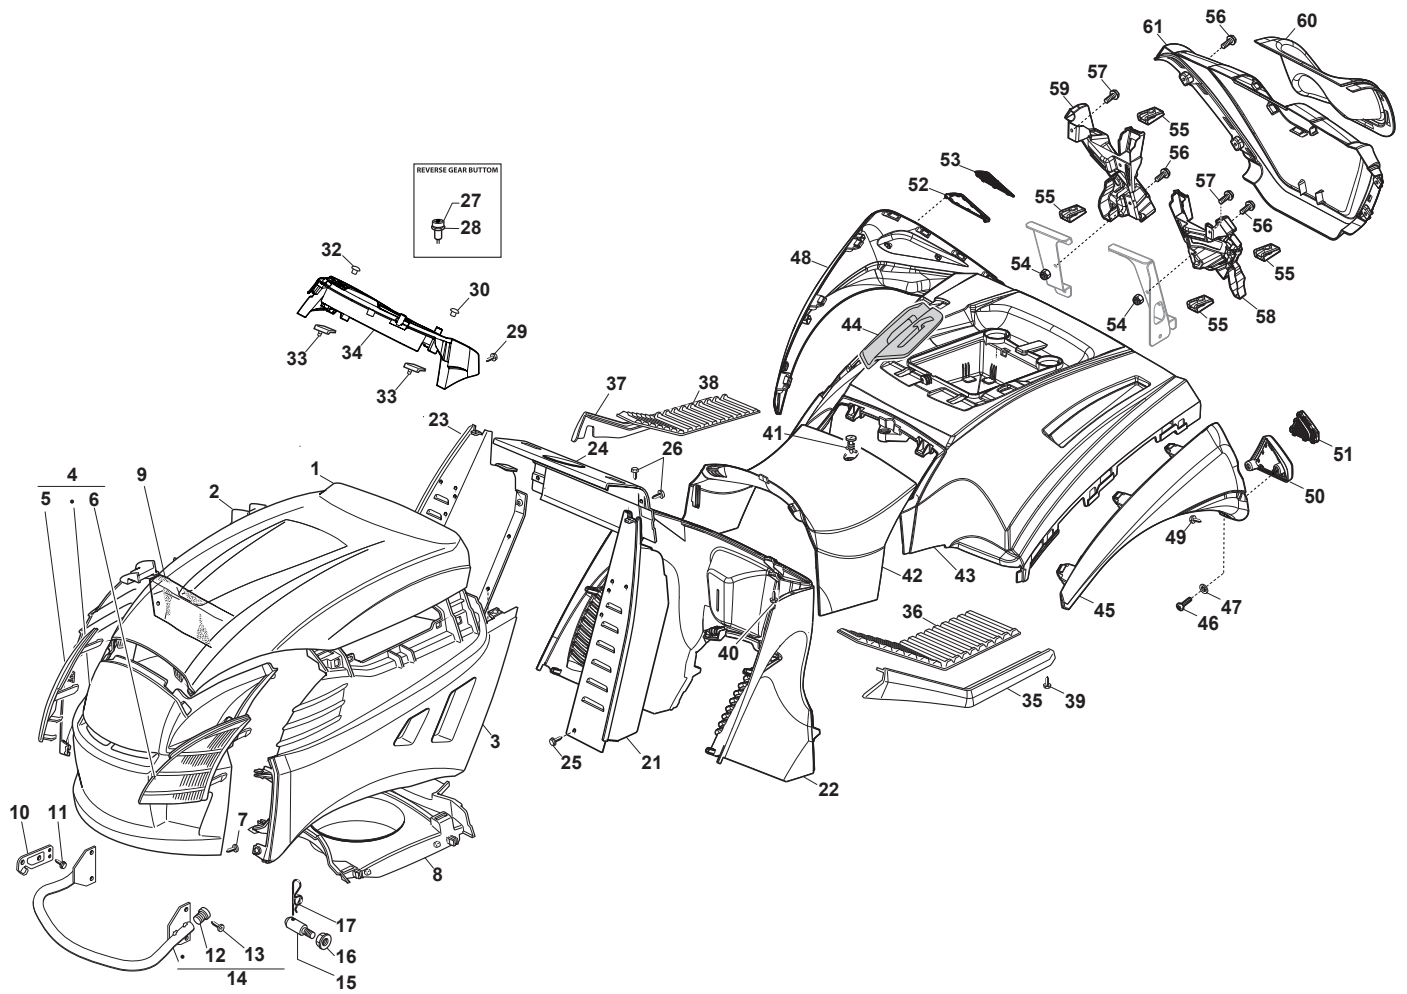

TX 118 HYDRO SD

Ride-on TC SD 108-118 cm Body with twin-cylinder engine

Issue 12 - 2017

Fig.	Q.ty	Part No	Description	Notes
55	6	112437507/0	Rapid Fixing Plate	
56	10	9893-0616-16	Screw	
57	2	112735420/0	Screw	
58	1	325785526/0	Support, Left	
59	1	325785525/0	Support, Right	
60	1	325207268/0	Rear Cover Black	
61	1	325110490/0	Rear Cover, Red