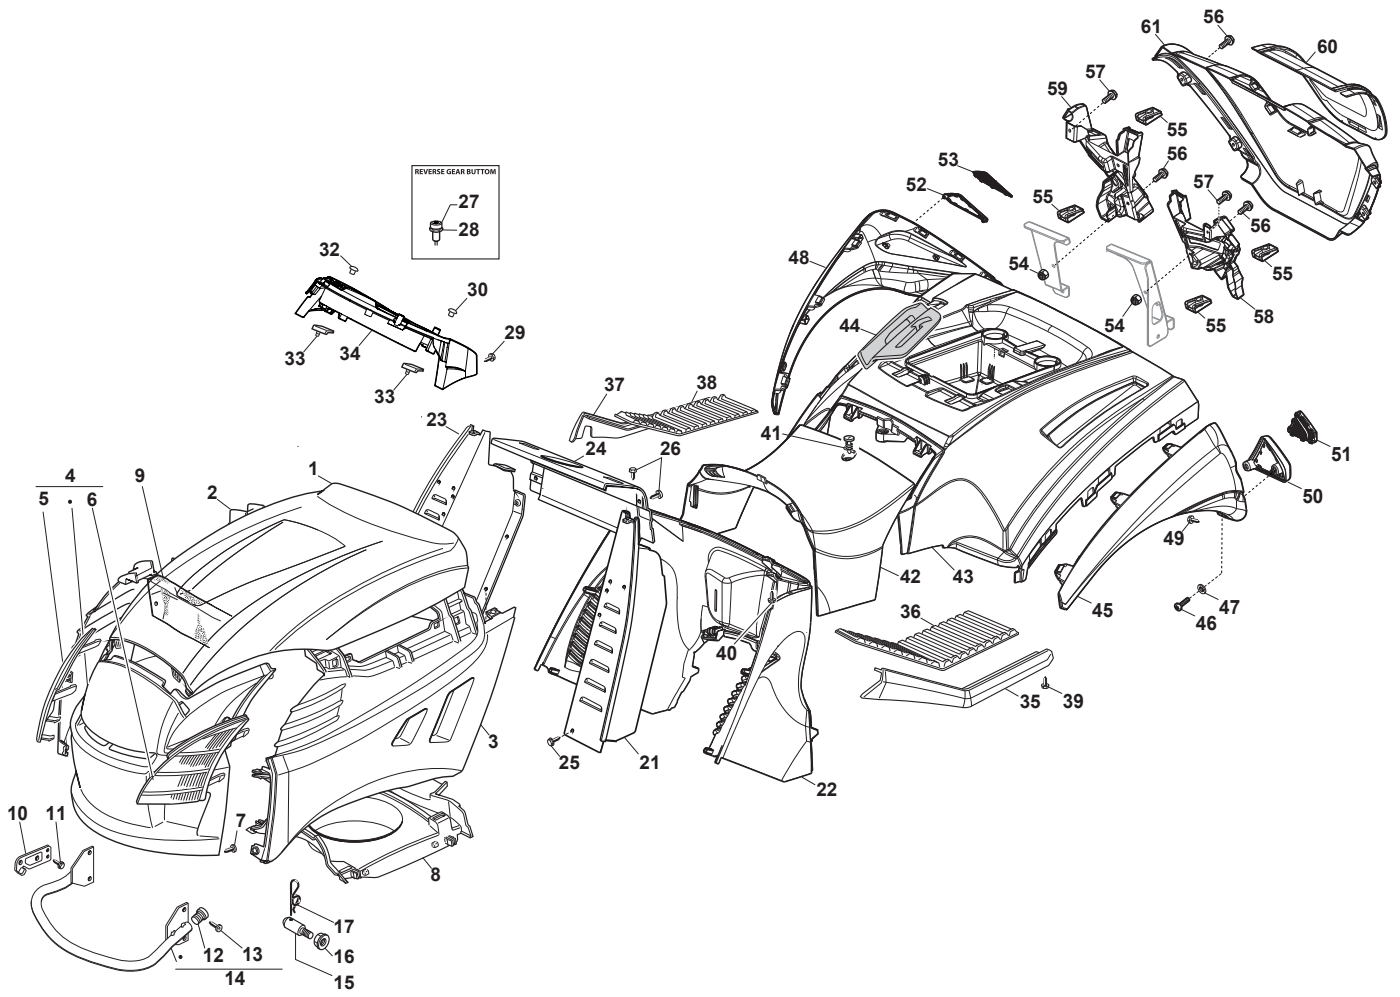

Fig.	Q.ty	Part No	Description	Notes
1	1	325076979/0	Upper Engine Hood, Red	
2	1	325207120/1	Hood, Right	
3	1	325207121/1	Hood, Left	
4	1	382394607/0	Hood, Front	
5	1	325410874/0	Right Light Grill	
6	1	325410875/0	Left Light Plastic Cover Tc-Tcj	
7	6	112735405/0	Screw	
8	1	325108025/0	Conveyor	
9	1	125730016/0	Intake Separator	
10	2	325547109/2	Plate	
11	4	112731580/0	Screw	
12	2	118737857/0	Cap	
13	4	112734995/0	Screw	
14	1	382869019/0	Muffler Protection	
15	2	125510068/0	Pin	
16	2	112293201/0	Nut	
17	1	124487998/0	Cotter Pin	
21	1	382785021/8	Left Dashboard Support	
22	1	325785449/0	Black Dashboard Support	
23	1	382785022/9	Right Dashboard Support	
24	1	382785137/1	Central Dashboard Support	
25	4	112735403/0	Screw	
26	4	112735110/0	Screw	
27	1	325605003/0	Button	
28	1	325256250/0	Screwed Ring	
29	4	112728440/0	Screw	
30	1	325120233/0	Cap	Without Starter Command
32	2	125120200/0	Cap	
33	2	125260000/0	Grommet	
34	1	325120263/0	Dashboard, Grey (No Cruise Control)	Without Cruise Control
34	1	325120266/0	Dashboard, Grey (Cruise Control)	With Cruise Control
35	1	325599001/0	Left Profil	
36	1	325110279/0	Left Footboard Cover	
37	1	325599000/0	Right Profile Grey	
38	1	325110278/1	Right Footboard Cover	
39	6	112731580/0	Screw	
40	3	112735420/0	Screw	
41	1	125580020/2	Stake	
42	1	325110507/0	Grey Central Cover	
43	1	325109798/0	Wheels Cover, Dark Red	
44	1	325207129/0	Cover, Can Holder Tcx Hydro Black	
45	1	325207267/0	Left Wheel Cover	
46	4	112728689/0	Screw	
47	4	112523020/0	Washer	
48	1	325207266/0	Right Wheel Cover	
49	2	112728686/0	Screw	
50	1	325596502/0	Left Rear Reflector Support	
51	1	325069101/0	Left Rear Reflector	
52	1	325596501/0	Right Rear Reflector Support	
53	1	325069100/0	Right Rear Reflector	
54	4	112154510/0	Nut