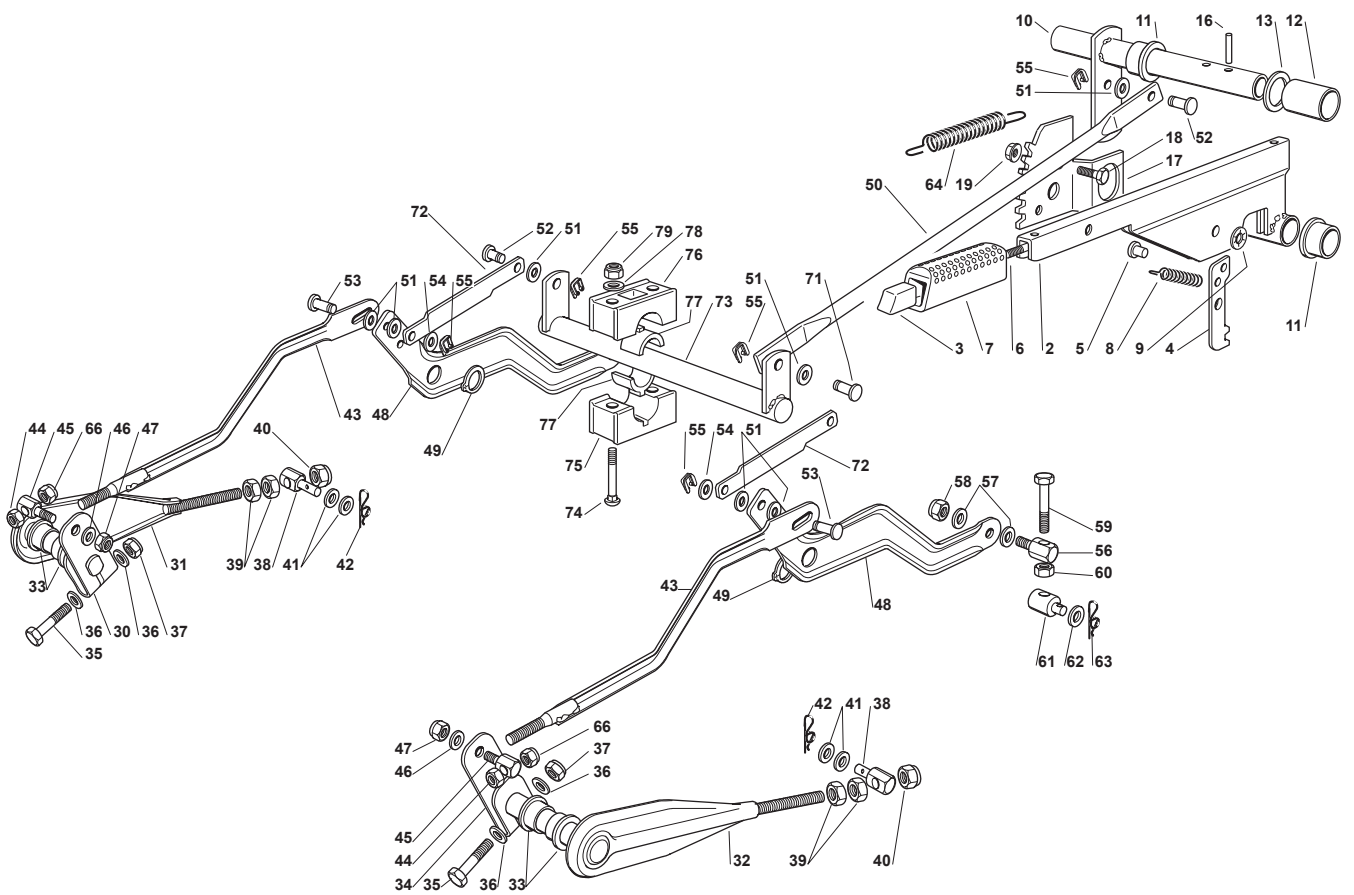

TX 118 HYDRO SD

Ride-on TC SD 108-118 cm Cutting Plate Lifting

Issue 12 - 2017

Fig.	Q.ty	Part No	Description	Notes
71	1	125510048/1	Pin	
72	2	325318223/0	Gearshift	
73	1	382000585/0	Axle	
74	4	112815271/0	Screw	
75	2	325785355/0	Support	
76	2	325785354/0	Support	
77	4	325034003/0	Brass	
78	4	112523040/0	Washer	
79	4	112154510/0	Nut