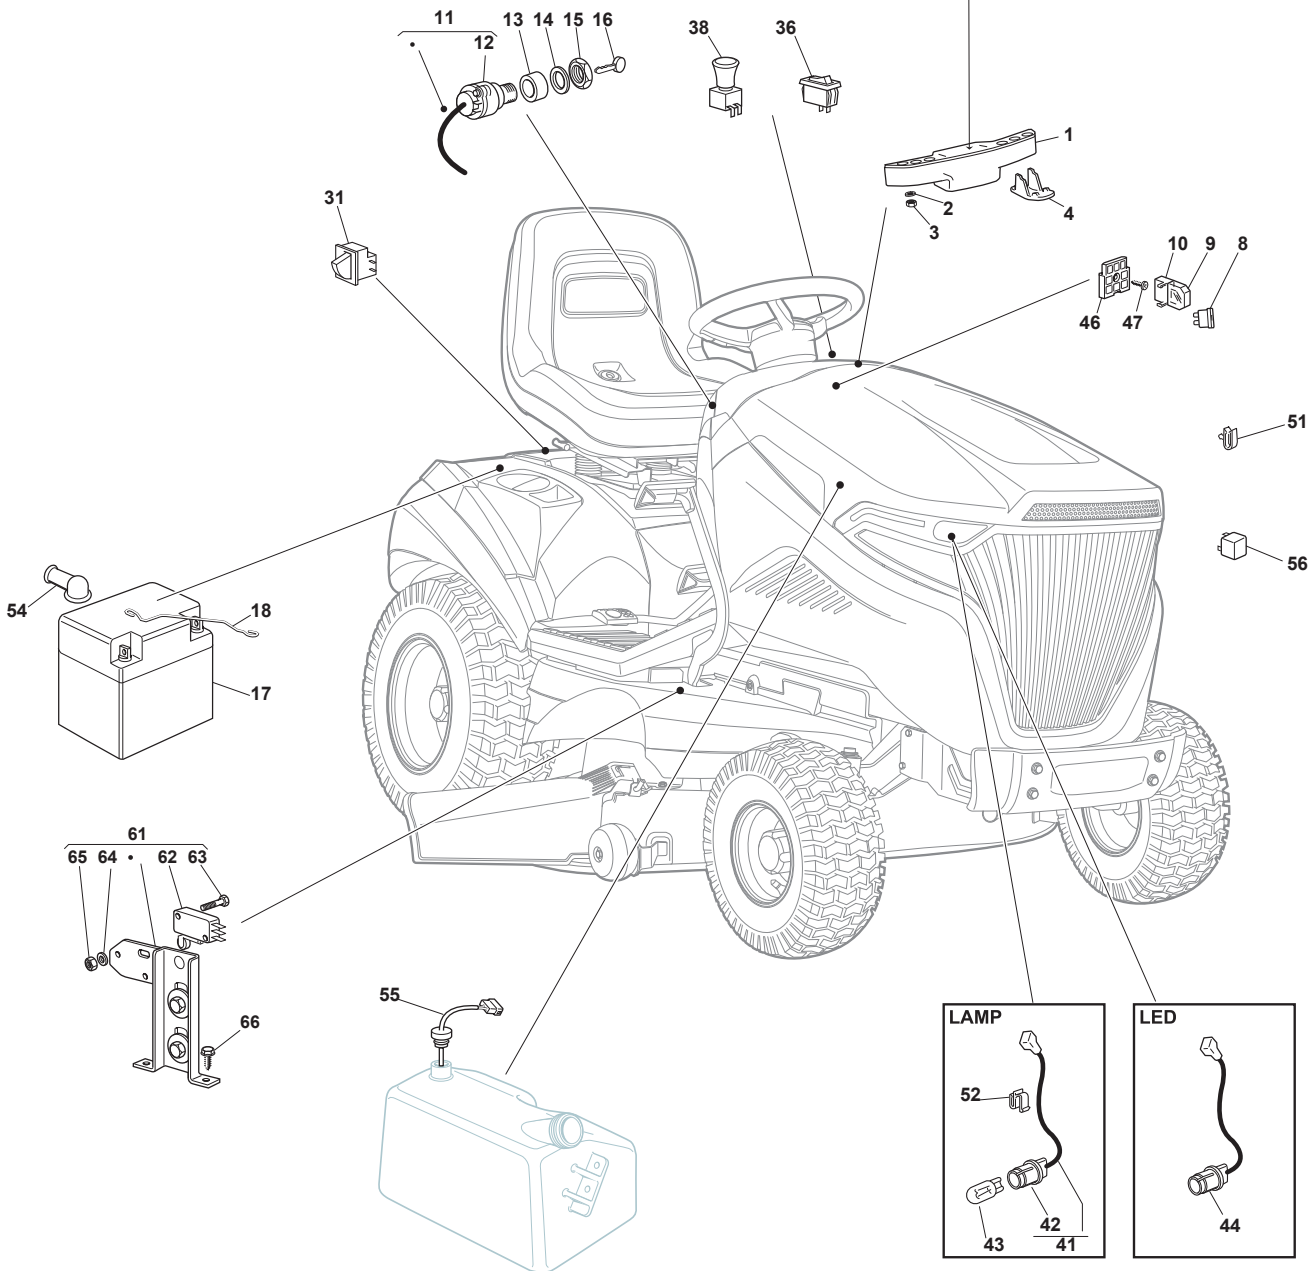

# TX 118 HYDRO SD

Ride-on TC SD 108-118 cm Guards

Issue 12 - 2017

Fig.	Q.ty	Part No	Description	Notes
1	1	325060183/0	Right Housing	
2	1	325060184/0	Left Housing	
3	5	112815210/0	Screw	
4	1	325060181/0	Right Housing	
5	1	325060182/0	Left Housing	
6	2	325774267/0	Clamp	
7	2	325774423/0	Clamp	
8	1	325774425/0	Clamp	
9	1	325774421/0	Clamp	
10	2	112154330/0	Nut	
11	2	112788910/0	Screw	
12	2	325160039/0	Spacer	
13	2	112734995/0	Screw	
14	2	112815255/0	Cup Square Bolt M6X20	
15	11	112521330/0	Washer	
16	4	112154510/0	Nut	
17	5	125943014/0	Screw	
18	4	325670008/1	Washer	
19	4	112604899/0	Crown Fastener	
20	2	112729601/1	Screw	
21	1	114368431/0	Safety Label	