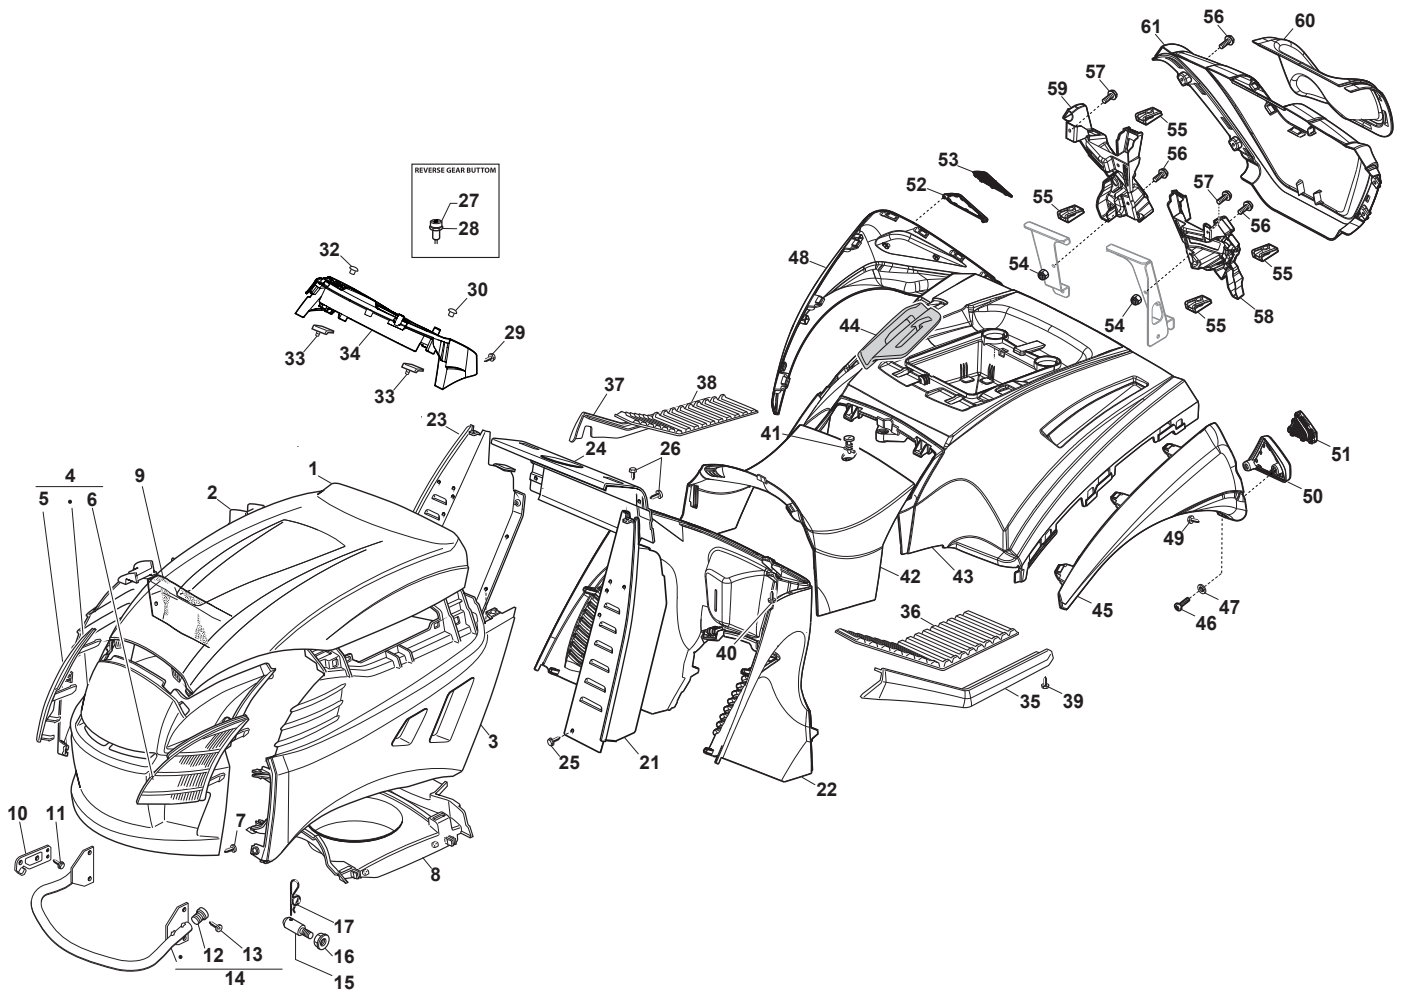

# TX 118 HYDRO SD

Ride-on TC SD 108-118 cm Body with single-cylinder engine

Issue 12 - 2017

Fig.	Q.ty	Part No	Description	Notes
55	6	112437507/0	Rapid Fixing Plate	
56	10	9893-0616-16	Screw	
57	2	112735420/0	Screw	
58	1	325785526/0	Support, Left	
59	1	325785525/0	Support, Right	
60	1	325207279/0	Rear Cover, Dark Red	
61	1	325110490/0	Rear Cover, Dark Red	