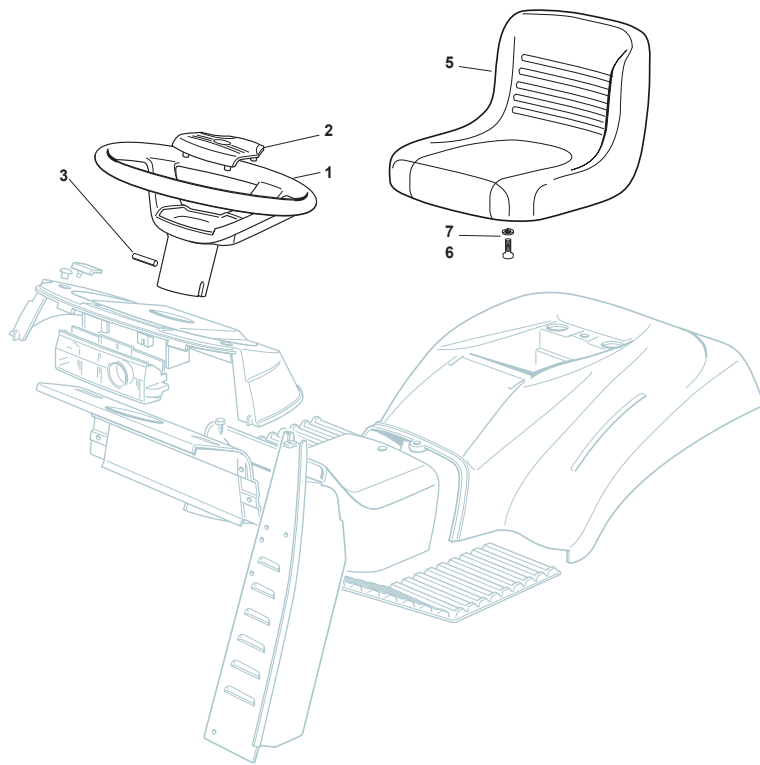

TX 118 HYDRO SD

Ride-on TC SD 108-118 cm Seat & Steering Wheel

Issue 12 - 2017

Fig.	Q.ty	Part No	Description	Notes
1	1	125961217/1	Coated Steering Wheel Black	
2	1	325580500/0	Cap	
3	1	112620250/0	Pin	
5	1	125722467/1	Seat	
6	4	112793102/0	Screw	
7	4	112583500/0	Grower