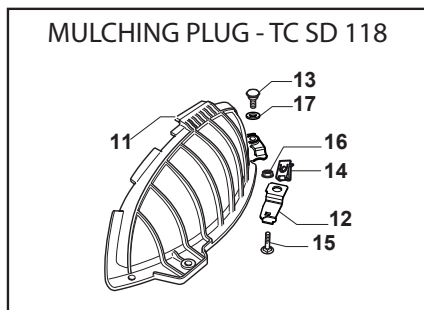

TX 118 HYDRO SD

Ride-on TC SD 108-118 cm   Optionals On Request

Issue 12 - 2017

Fig.	Q.ty	Part No	Description	Notes
1	1	182180090/0	Battery Charger 12V 1A - CE Plug	CE Plug
1	1	182180091/0	Battery Charger 12V 1A - UK Plug	UK Plug
11	1	325140114/0	Deflector	
12	1	325785471/0	Pin	
13	1	125580040/0	Stake	
14	1	118737221/0	Plate	
15	1	112815205/0	Screw	
16	1	112292102/0	Nut	
17	1	112604899/0	Crown Fastener