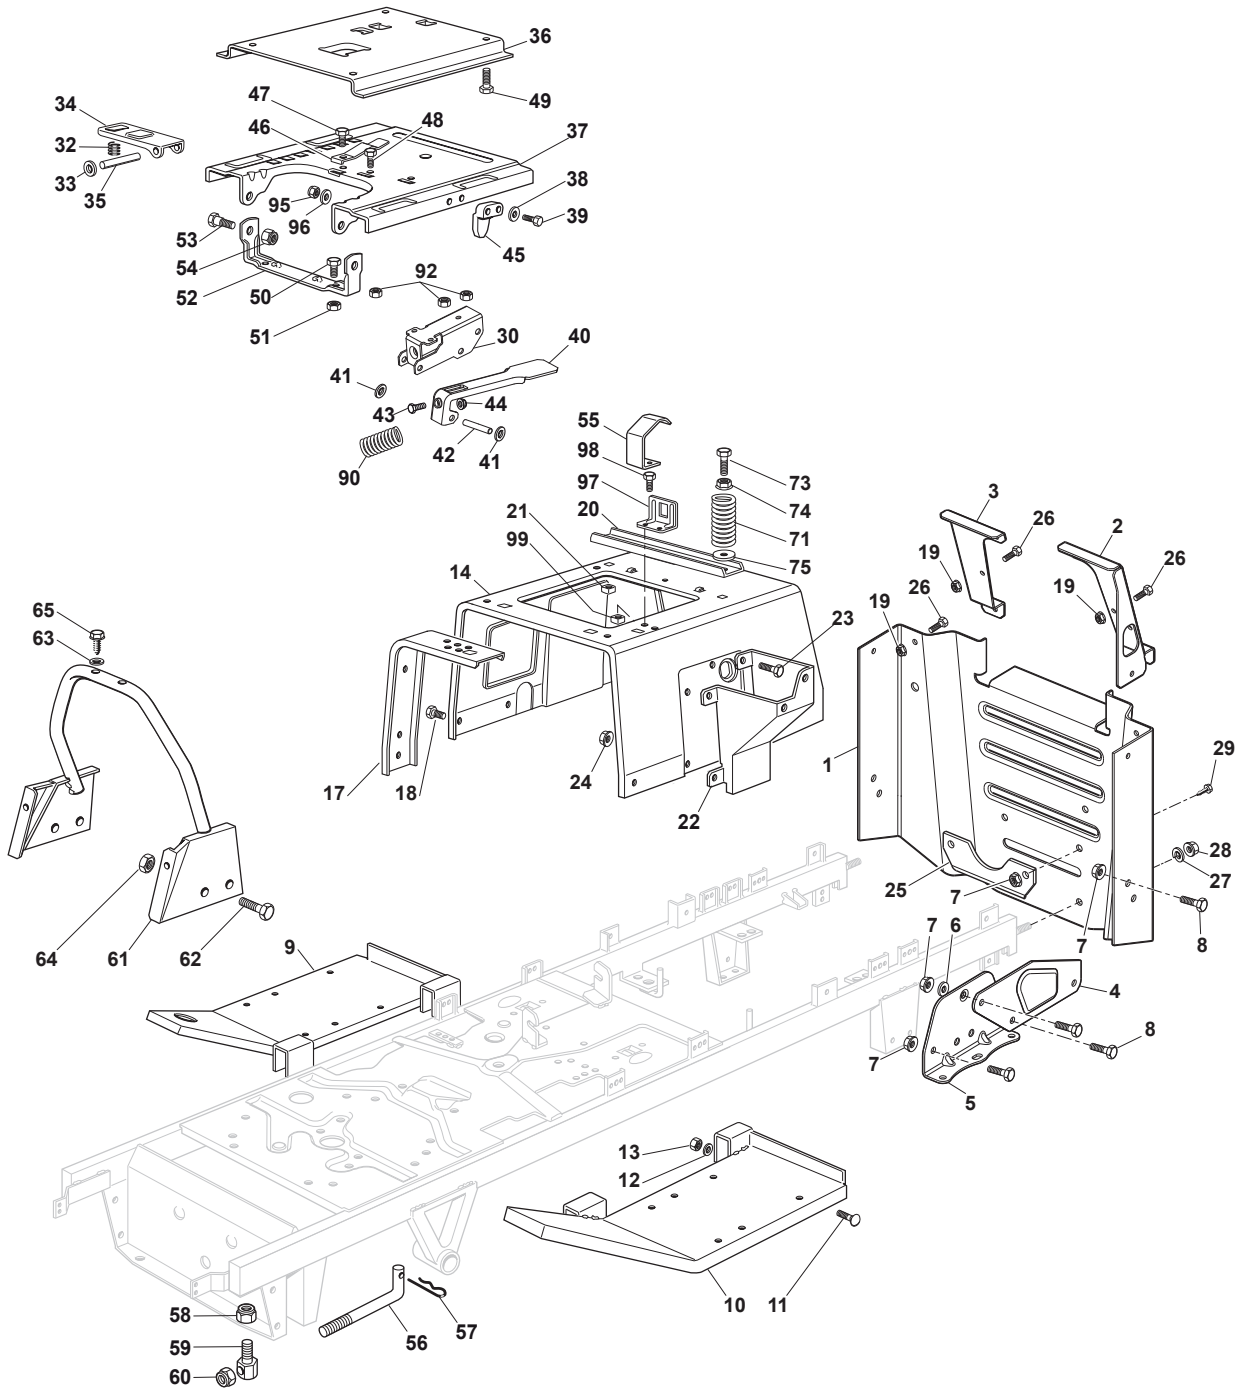

THIS INFORMATION IS NOT INTENDED FOR SALE OR RESALE, AND THIS NOTICE MUST REMAIN ON ALL COPIES.

Fig.	Q.ty	Part No	Description	Notes
1	1	382547103/0	Rear Plate	
2	1	325774683/0	Left Bracket	
3	1	325774681/0	Right Bracket	
4	2	382774299/0	Bracket	
5	2	325774675/0	Transmission Bracket	
6	2	112523060/0	Washer	
7	10	112154210/0	Nut	
8	10	112793102/0	Screw	
9	1	382510041/2	Right Footboard Support	
10	1	382510043/2	Left Footboard Support	
11	4	112815245/0	Screw	
12	4	112523040/0	Washer	
13	4	112154510/0	Nut	
14	1	325785133/5	Seat Support	
17	2	325650065/1	Pulley Stiffening	
18	8	112791200/1	Screw	
19	6	112292102/0	Nut	
20	1	325650067/1	Pulley Stiffening	
21	2	112360420/0	Nut	
22	1	325785137/1	Support	
23	4	112791200/1	Screw	
24	4	112292102/0	Nut	
25	1	1134-5512-01	Towing Plate	
26	8	112791213/1	Screw	
27	2	112585100/0	Washer	
28	2	112295200/0	Nut	
29	2	9959-0820-16	Screw	
30	1	325774575/0	Fulcrum Clamp	
32	1	125430202/1	Spring	
33	2	112604897/0	Elastic Washer	
34	1	325318109/1	Stop Lever	
35	1	125510000/0	Pin	
36	1	325785147/2	Seat Support	
37	1	325785149/3	Fixed Seat Support	
38	4	112521320/0	Washer	
39	2	112815050/0	Screw	
40	1	325318327/0	Lever	
41	6	112604896/0	Crown Fastener	
42	3	122517866/0	Pin	
43	1	112735661/0	Screw	
44	1	112154510/0	Nut	
45	1	325060049/0	Seat Switch Cam	
46	1	125430203/1	Spring	
47	1	112731580/0	Screw	
48	1	112789000/0	Screw	
49	2	9959-0820-16	Screw	
50	2	112792611/0	Screw	
51	2	112293201/0	Nut	
52	1	382774207/0	Seat Clamp Support	
53	2	122524970/3	Pin	
54	2	112155010/0	Nut	

# TX 118 HYDRO SD

Ride-on TC SD 108-118 cm Body with single-cylinder engine

Issue 12 - 2017

Fig.	Q.ty	Part No	Description	Notes
55	6	112437507/0	Rapid Fixing Plate	
56	10	9893-0616-16	Screw	
57	2	112735420/0	Screw	
58	1	325785526/0	Support, Left	
59	1	325785525/0	Support, Right	
60	1	325207279/0	Rear Cover, Dark Red	
61	1	325110490/0	Rear Cover, Dark Red	