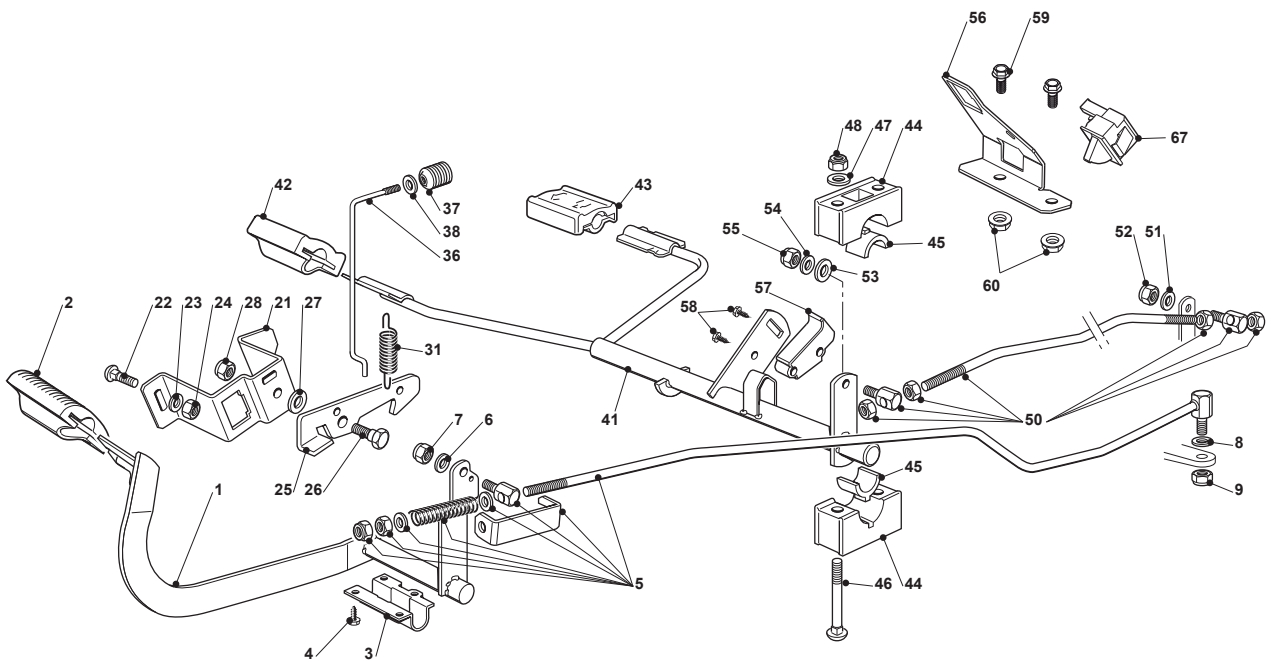

# TX 118 HYDRO SD

Ride-on TC SD 108-118 cm Steering

Issue 12 - 2017

Fig.	Q.ty	Part No	Description	Notes
66	1	122167840/0	Spacer	
67	1	112691200/0	Screw	
68	1	112154220/0	Nut	

Fig.	Q.ty	Part No	Description	Notes
1	1	382500011/2	Pedal	
2	1	325110416/0	Clamp Cover	
3	1	325547081/2	Plate	
4	4	112731601/0	Screw	
5	1	382000678/0	Brake Rod Assy	
6	2	112521350/0	Washer	
7	2	112155000/0	Nut	
8	2	112521360/0	Washer	
9	1	112155000/0	Nut	
21	1	325785143/1	Support	
22	2	112815210/0	Screw	
23	1	112523040/0	Washer	
24	2	112154510/0	Nut	
25	1	325253001/0	Hook	
26	1	122524970/3	Pin	
27	1	325670011/0	Antifriction Washer	
28	1	112155000/0	Nut	
31	1	125430213/0	Spring	
36	1	125033034/0	Rod	
37	1	125394509/1	Knob	
38	1	112523020/0	Washer	
41	1	382000391/1	Drive Pedal	
42	1	325110417/0	Clamp Cover Front	
43	1	325110418/0	Clamp Cover Rear	
44	4	325785354/0	Support	
45	4	325034003/0	Brass	
46	4	112815271/0	Screw	
47	4	112523040/0	Washer	
48	4	112154510/0	Nut	
50	1	382000680/0	Rod	
51	1	112523040/0	Washer	
52	1	112154510/0	Nut	
53	1	112521360/0	Washer	
54	1	112523040/0	Washer	
55	1	112154510/0	Nut	
56	1	325785481/0	Micro Switch Bracket	
57	1	325060034/1	Cam	
58	1	112735404/0	Screw	
59	2	112793102/0	Screw	
60	2	112154220/0	Nut	
67	1	119410614/0	Microswitch	