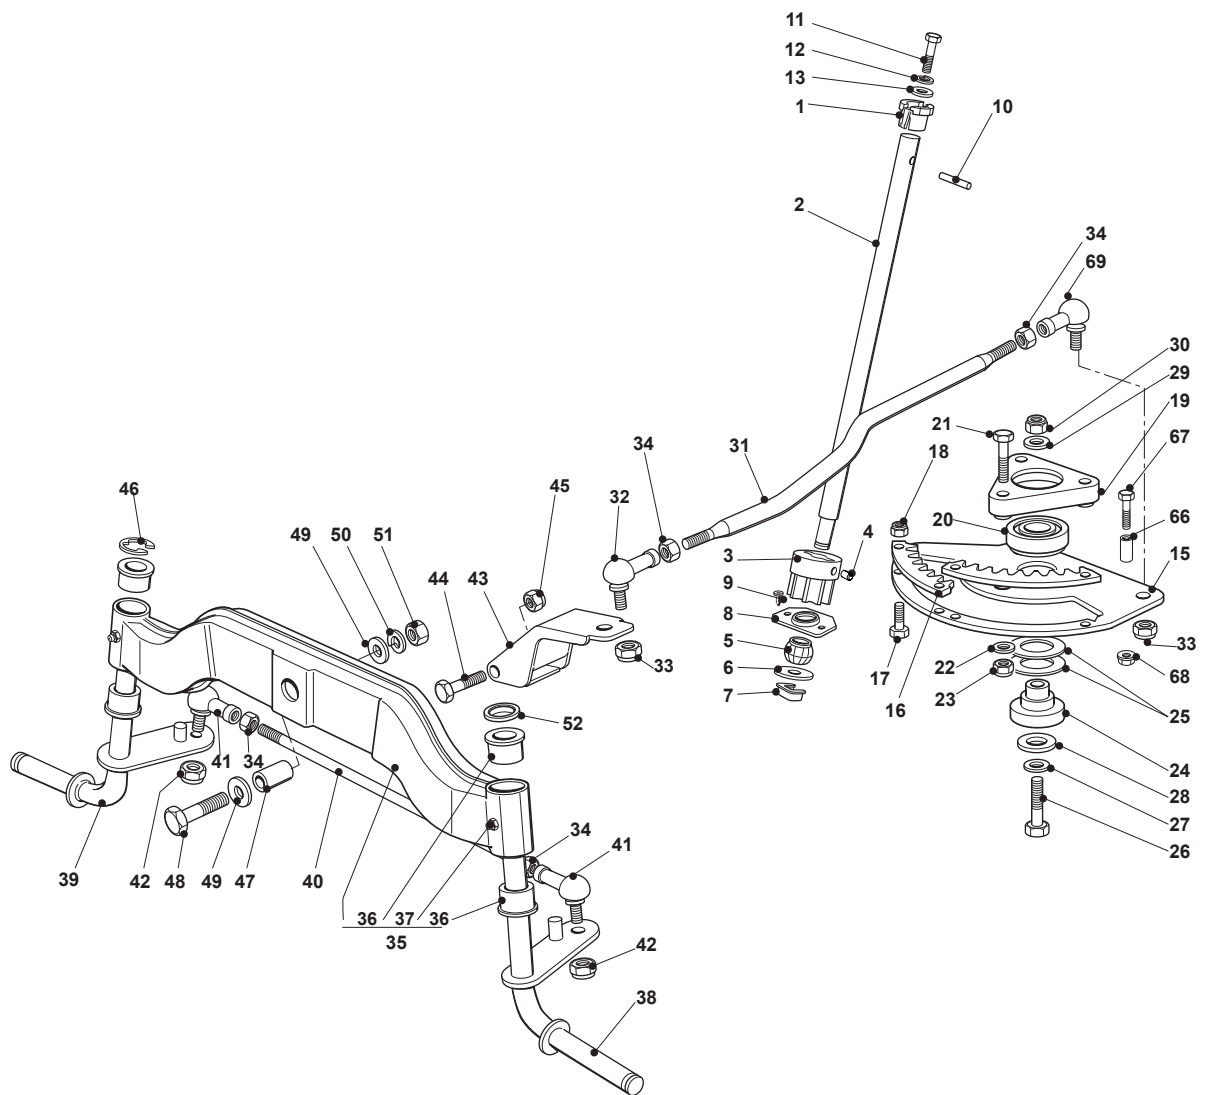

# TX 118 HYDRO SD

Ride-on TC SD 108-118 cm Body with twin-cylinder engine

Issue 12 - 2017

Fig.	Q.ty	Part No	Description	Notes
55	6	112437507/0	Rapid Fixing Plate	
56	10	9893-0616-16	Screw	
57	2	112735420/0	Screw	
58	1	325785526/0	Support, Left	
59	1	325785525/0	Support, Right	
60	1	325207268/0	Rear Cover Black	
61	1	325110490/0	Rear Cover, Red	

Fig.	Q.ty	Part No	Description	Notes
1	1	325038004/0	Bushing	
2	1	125520010/0	Steering Column	
3	1	125570004/0	Pinion	
4	1	112714300/0	Dowel	
5	1	325743000/0	Joint	
6	1	322672151/0	Antifriction Washer	
7	1	112436030/0	Plate	
8	1	325785213/1	Support	
9	2	112729601/1	Screw	
10	1	112620250/0	Pin	
11	1	112691800/0	Screw	
12	1	112583500/0	Grower	
13	1	112523060/0	Washer	
15	1	325735523/0	Steering Sector	
16	2	325150000/0	Rack	
17	4	112791213/1	Screw	
18	4	112154510/0	Nut	
19	1	325774453/0	Clamp	
20	1	119216047/0	Bearing	
21	3	112691100/0	Screw	
22	3	112523060/0	Washer	
23	3	112155000/0	Nut	
24	1	125510120/0	Support	
25	2	322672153/0	Antifriction Washer	
26	1	112692395/1	Screw	
27	1	112523080/0	Washer	
28	1	112521390/0	Washer	
29	1	112523080/0	Washer	
30	1	112156602/0	Nut	
31	1	125033003/1	Steering Rod	
32	2	122746603/0	Joint M10	
33	2	112156602/0	Nut	
34	4	112295201/0	Nut	
35	1	382034045/0	Equalizer	
36	4	125034002/1	Bushing	
37	2	112379511/0	Grease Dispenser	
38	1	382230399/0	Left Stub Axle	
39	1	382230397/0	Right Stub Axle	
40	1	325840001/1	Tie Rod	
41	2	122746609/0	Joint	
42	2	112156602/0	Nut	
43	1	382318185/0	Lever Ass.Y	
44	1	112692395/1	Screw	
45	1	112156602/0	Nut	
46	1	112001000/0	Benzing Ring	
47	1	125160005/1	Spacer	
48	1	112694100/0	Screw	
49	2	112521390/0	Washer	
50	1	112587900/0	Grower	
51	1	112295800/0	Nut	
52	1	125160093/0	Bush	