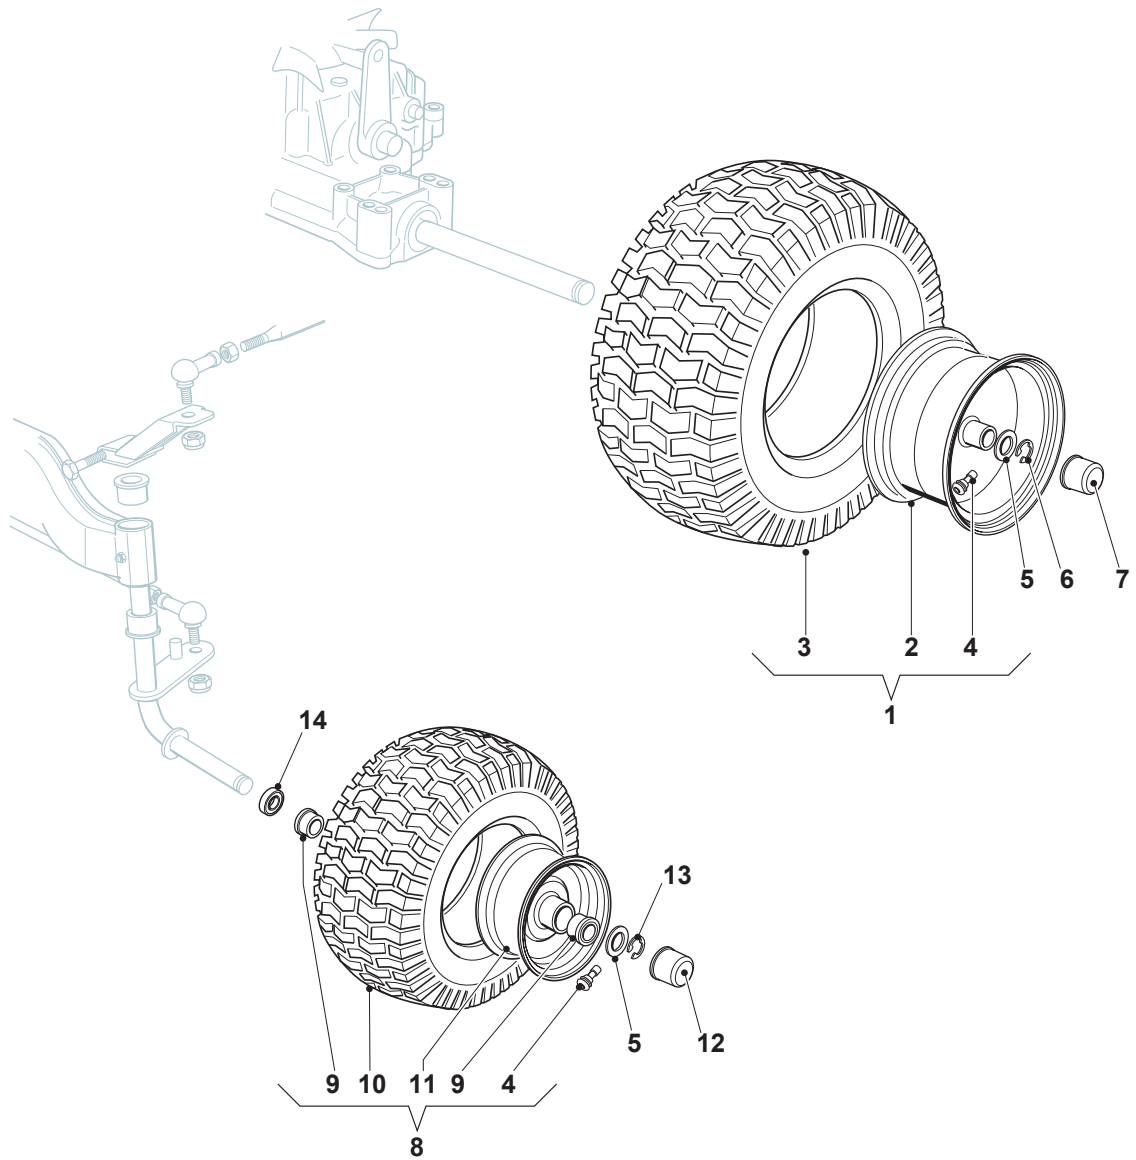

TX 118 HYDRO SD

Ride-on TC SD 108-118 cm **Wheels**

Issue 12 - 2017

Fig.	Q.ty	Part No	Description	Notes
1	2	382680045/0	Rear Wheel	
2	2	182000602/0	Rimm	
3	2	125590017/0	Tyre	
4	4	125950000/0	Valve	
5	8	125670005/2	Washer	
6	8	112001010/0	Benzing Ring	
7	2	322110233/0	Hub Cover	Standard Black Cover
8	2	382680041/0	Front Wheel	15" inch
8	2	382680043/0	Front Wheel	16" inch
9	2	125122200/2	Bearing	
10	2	125590019/0	Tyre	15" inch
10	2	125590016/0	Tyre	16" inch
11	2	182000598/0	Rimm	15" inch
11	2	182000600/0	Rimm	16" inch
12	2	122110230/0	Hub Cover	Standard Black
13	2	112001000/0	Benzing Ring	
14	2	125160094/0	Bearing	Only for Wheels 16"-20"