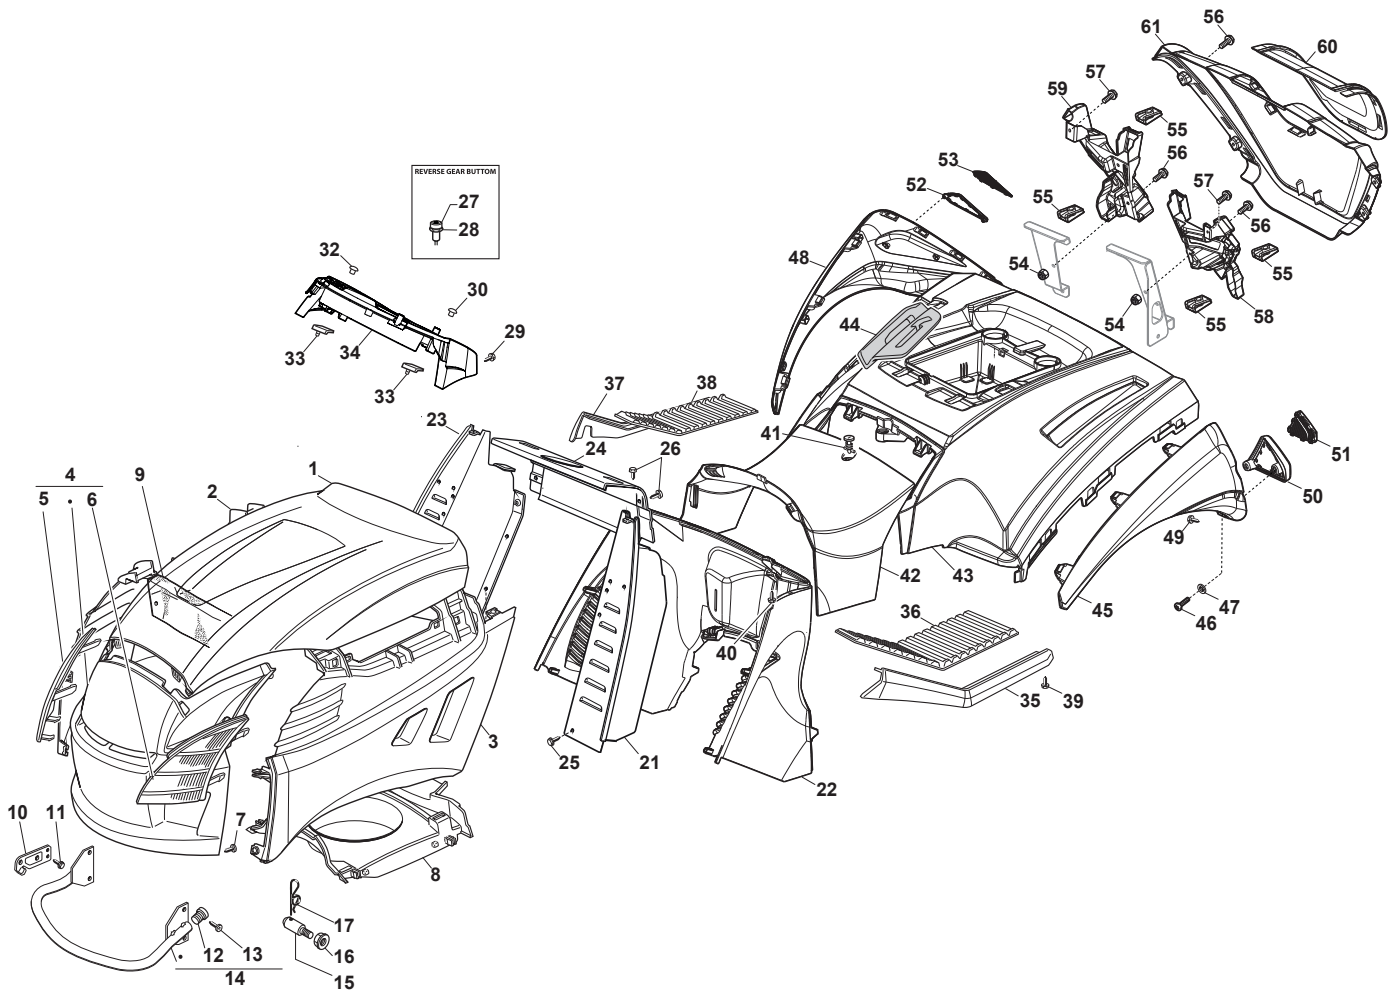

Fig.	Q.ty	Part No	Description	Notes
55	1	325430255/0	Spring	
56	2	125510119/0	Tie Rod	
57	2	124487997/0	Cotter Pin	
58	2	112155000/0	Nut	
59	2	125510040/2	Pin	
60	2	112155000/0	Nut	
61	1	382650045/0	Chassis	
62	4	112792611/0	Screw	
63	2	112521330/0	Washer	
64	4	112292102/0	Nut	
65	2	112735654/0	Screw	
71	2	125430205/1	Spring	
73	2	125943001/1	Screw	
74	2	112154220/0	Nut	
75	2	112523070/0	Washer	
90	1	125430285/0	Spring	
92	1	112154330/0	Nut	
95	2	112154330/0	Nut	
96	4	112521320/0	Washer	
97	1	325755025/2	Bracket	
98	2	112789000/0	Screw	
99	2	9739-0531-22	Nut	

# TX 118 HYDRO SD

Ride-on TC SD 108-118 cm Body with single-cylinder engine

Issue 12 - 2017

Fig.	Q.ty	Part No	Description	Notes
55	6	112437507/0	Rapid Fixing Plate	
56	10	9893-0616-16	Screw	
57	2	112735420/0	Screw	
58	1	325785526/0	Support, Left	
59	1	325785525/0	Support, Right	
60	1	325207279/0	Rear Cover, Dark Red	
61	1	325110490/0	Rear Cover, Dark Red	