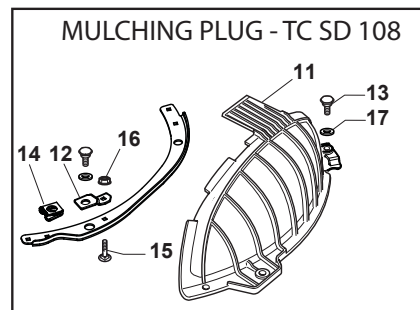

TX 118 HYDRO SD

Ride-on TC SD 108-118 cm   Optionals On Request

Issue 12 - 2017

Fig.	Q.ty	Part No	Description	Notes
1	1	182180090/0	Battery Charger 12V 1A - CE Plug	CE Plug
1	1	182180091/0	Battery Charger 12V 1A - UK Plug	UK Plug
11	1	325140114/0	Deflector	
12	1	325785471/0	Pin	
13	1	125580040/0	Stake	
14	1	118737221/0	Plate	
15	1	112815205/0	Screw	
16	1	112292102/0	Nut	
17	1	112604899/0	Crown Fastener