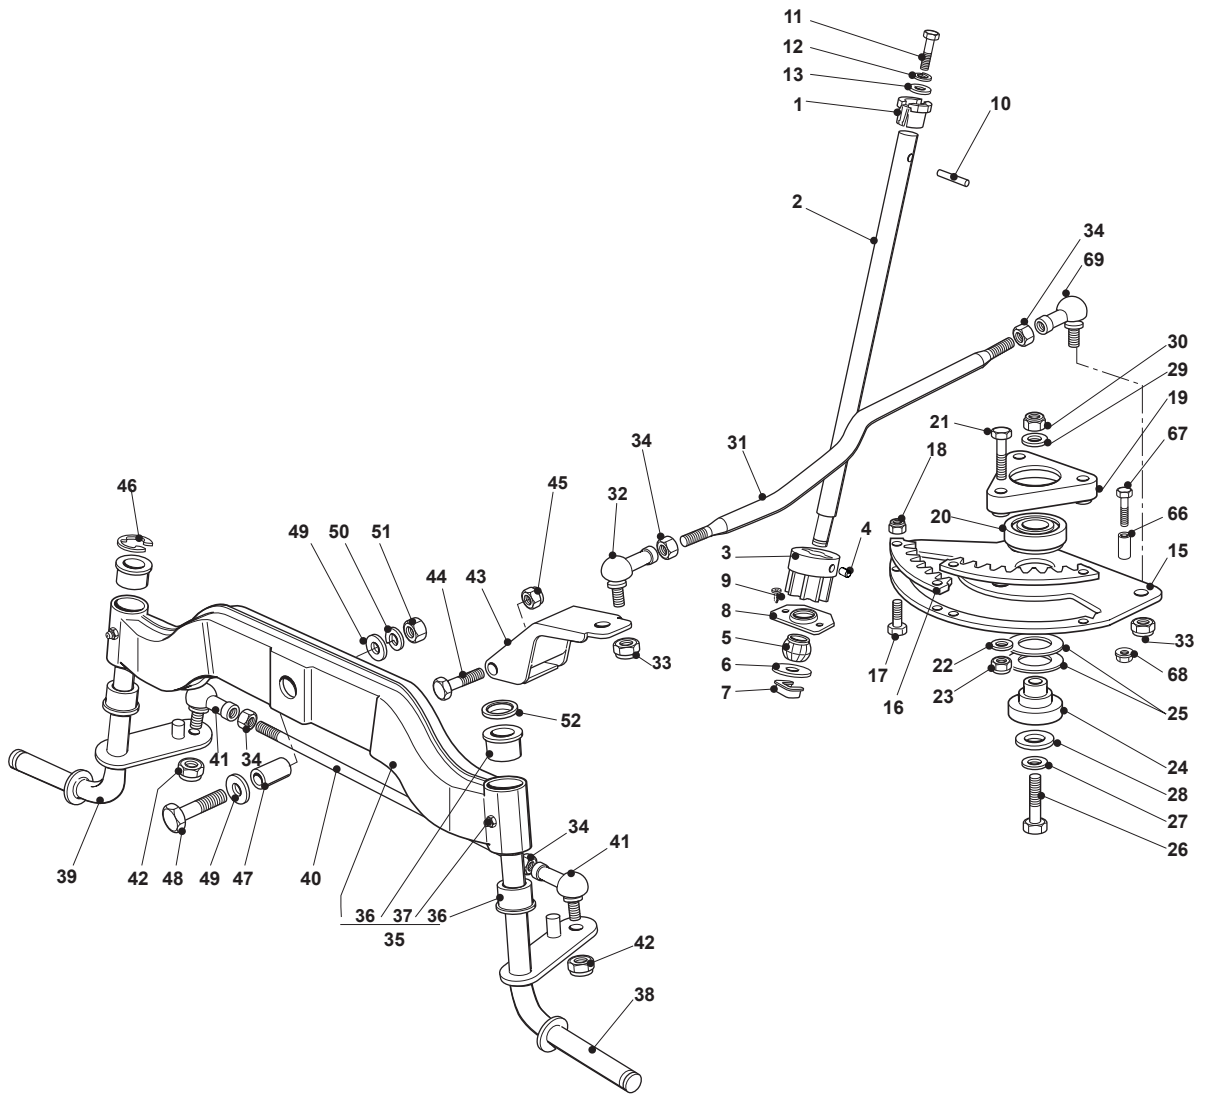

# TX 118 HYDRO SD

Ride-on TC SD 108-118 cm Body with twin-cylinder engine

Issue 12 - 2017

Fig.	Q.ty	Part No	Description	Notes
55	6	112437507/0	Rapid Fixing Plate	
56	10	9893-0616-16	Screw	
57	2	112735420/0	Screw	
58	1	325785526/0	Support, Left	
59	1	325785525/0	Support, Right	
60	1	325207268/0	Rear Cover Black	
61	1	325110490/0	Rear Cover, Red	

Fig.	Q.ty	Part No	Description	Notes
1	1	325038004/0	Bushing	
2	1	125520010/0	Steering Column	
3	1	125570004/0	Pinion	
4	1	112714300/0	Dowel	
5	1	325743000/0	Joint	
6	1	322672151/0	Antifriction Washer	
7	1	112436030/0	Plate	
8	1	325785213/1	Support	
9	2	112729601/1	Screw	
10	1	112620250/0	Pin	
11	1	112691800/0	Screw	
12	1	112583500/0	Grower	
13	1	112523060/0	Washer	
15	1	325735523/0	Steering Sector	
16	2	325150000/0	Rack	
17	4	112791213/1	Screw	
18	4	112154510/0	Nut	
19	1	325774453/0	Clamp	
20	1	119216047/0	Bearing	
21	3	112691100/0	Screw	
22	3	112523060/0	Washer	
23	3	112155000/0	Nut	
24	1	125510120/0	Support	
25	2	322672153/0	Antifriction Washer	
26	1	112692395/1	Screw	
27	1	112523080/0	Washer	
28	1	112521390/0	Washer	
29	1	112523080/0	Washer	
30	1	112156602/0	Nut	
31	1	125033003/1	Steering Rod	
32	2	122746603/0	Joint M10	
33	2	112156602/0	Nut	
34	4	112295201/0	Nut	
35	1	382034045/0	Equalizer	
36	4	125034002/1	Bushing	
37	2	112379511/0	Grease Dispenser	
38	1	382230399/0	Left Stub Axle	
39	1	382230397/0	Right Stub Axle	
40	1	325840001/1	Tie Rod	
41	2	122746609/0	Joint	
42	2	112156602/0	Nut	
43	1	382318185/0	Lever Ass.Y	
44	1	112692395/1	Screw	
45	1	112156602/0	Nut	
46	1	112001000/0	Benzing Ring	
47	1	125160005/1	Spacer	
48	1	112694100/0	Screw	
49	2	112521390/0	Washer	
50	1	112587900/0	Grower	
51	1	112295800/0	Nut	
52	1	125160093/0	Bush	