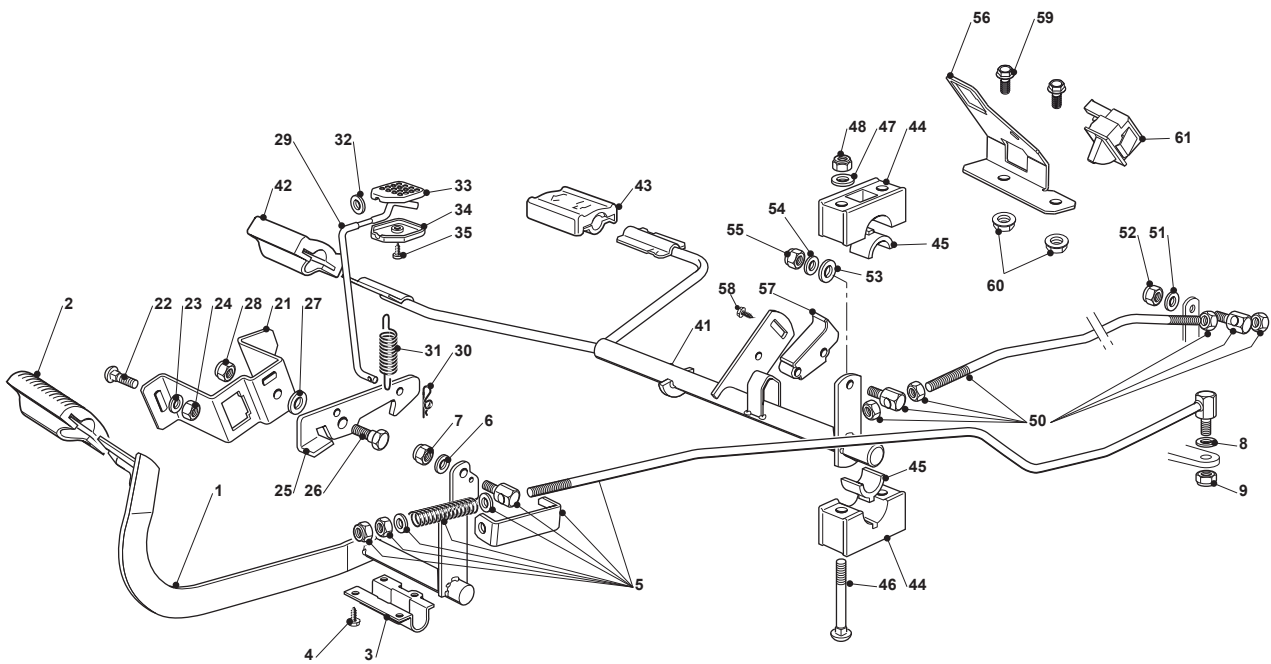

# TX 118 HYDRO SD

Ride-on TC SD 108-118 cm Steering

Issue 12 - 2017

Fig.	Q.ty	Part No	Description	Notes
66	1	122167840/0	Spacer	
67	1	112691200/0	Screw	
68	1	112154220/0	Nut	

Fig.	Q.ty	Part No	Description	Notes
1	1	382500011/2	Pedal	
2	1	325110416/0	Clamp Cover	
3	1	325547081/2	Plate	
4	4	112731601/0	Screw	
5	1	382000678/0	Brake Rod Assy	
6	2	112521350/0	Washer	
7	2	112155000/0	Nut	
8	2	112521360/0	Washer	
9	1	112155000/0	Nut	
21	1	325785143/1	Support	
22	2	112815210/0	Screw	
23	1	112523040/0	Washer	
24	2	112154510/0	Nut	
25	1	325253001/0	Hook	
26	1	122524970/3	Pin	
27	1	325670011/0	Antifriction Washer	
28	1	112155000/0	Nut	
31	1	125430213/0	Spring	
36	1	125033034/0	Rod	
37	1	125394509/1	Knob	
38	1	112523020/0	Washer	
41	1	382000391/1	Drive Pedal	
42	1	325110417/0	Clamp Cover Front	
43	1	325110418/0	Clamp Cover Rear	
44	4	325785354/0	Support	
45	4	325034003/0	Brass	
46	4	112815271/0	Screw	
47	4	112523040/0	Washer	
48	4	112154510/0	Nut	
50	1	382000680/0	Rod	
51	1	112523040/0	Washer	
52	1	112154510/0	Nut	
53	1	112521360/0	Washer	
54	1	112523040/0	Washer	
55	1	112154510/0	Nut	
56	1	325785481/0	Micro Switch Bracket	
57	1	325060034/1	Cam	
58	1	112735404/0	Screw	
59	2	112793102/0	Screw	
60	2	112154220/0	Nut	
67	1	119410614/0	Microswitch	