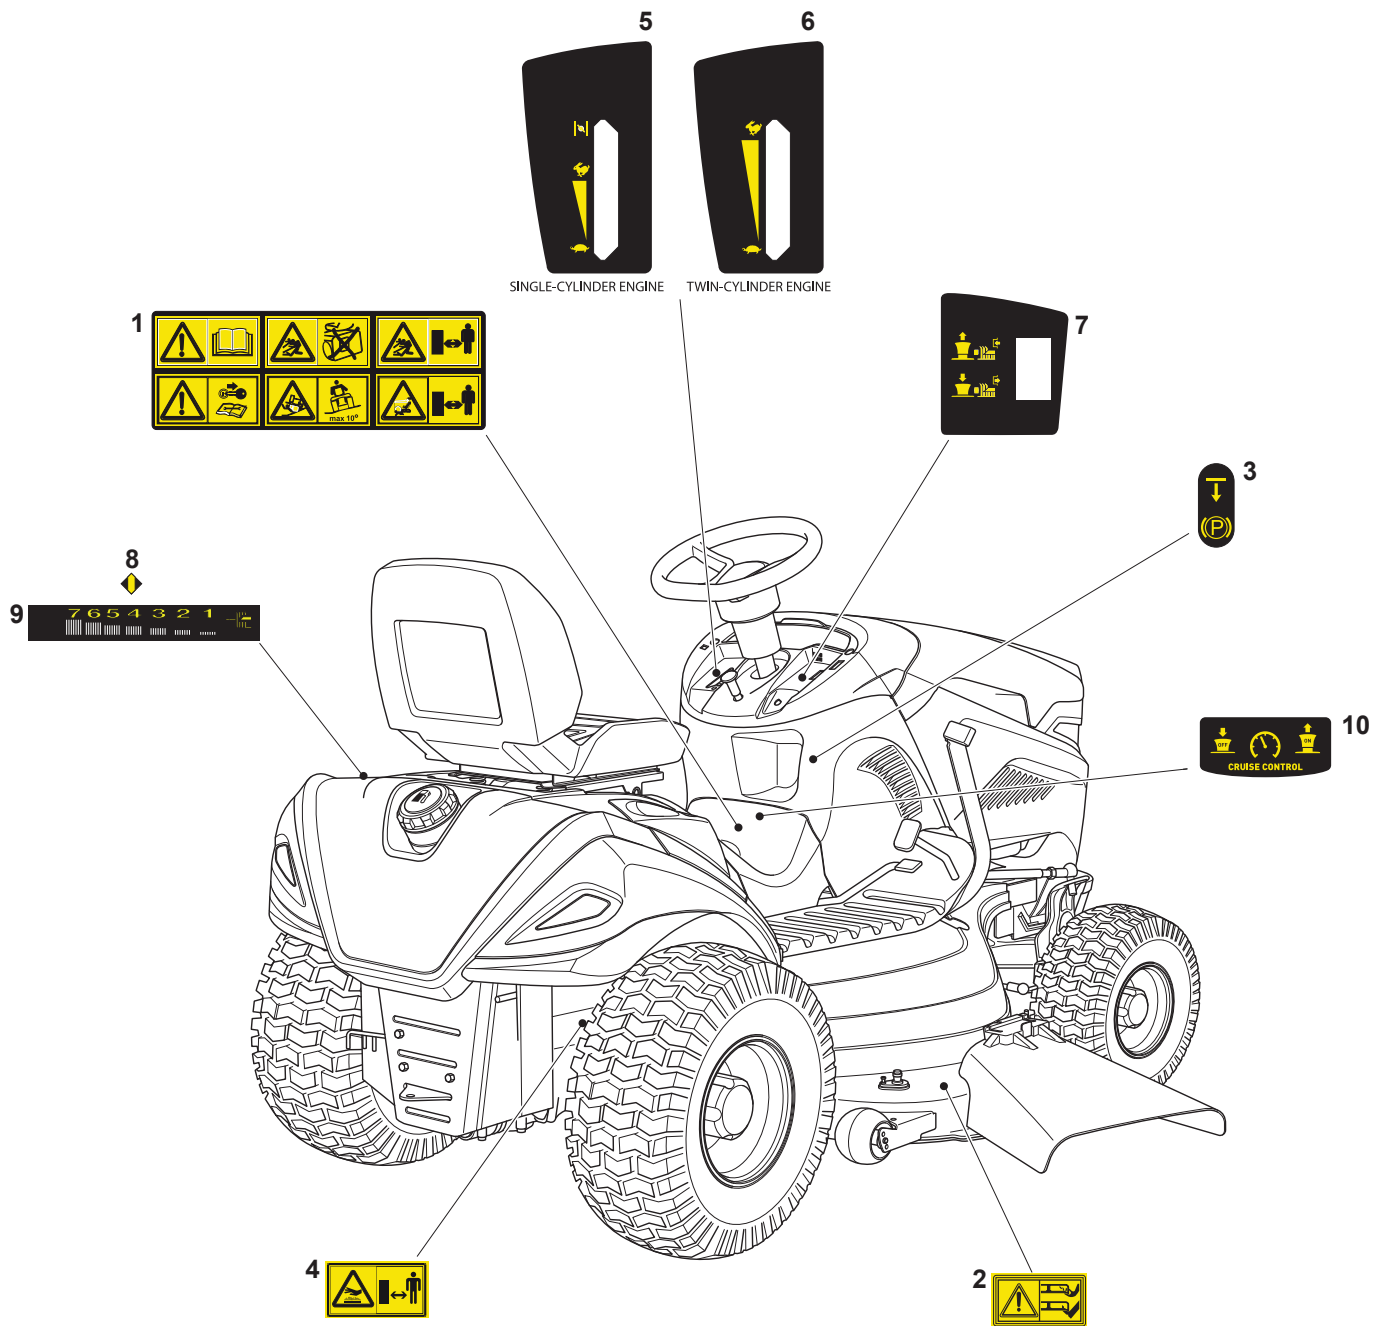

TX 118 HYDRO SD

Ride-on TC SD 108-118 cm Safety Labels

Issue 12 - 2017

Fig.	Q.ty	Part No	Description	Notes
1	1	114361553/1	Label	
2	2	114367751/0	Cutting Deck Danger Label	
3	1	114357526/1	Label	
4	1	114364961/3	Label	
5	1	114360716/0	Label	
6	1	114360717/0	Label	
7	1	114360715/2	Label	
8	1	114357913/0	Label	
9	1	114357905/1	Left Cutting Deck Label	
10	1	114365612/0	Label