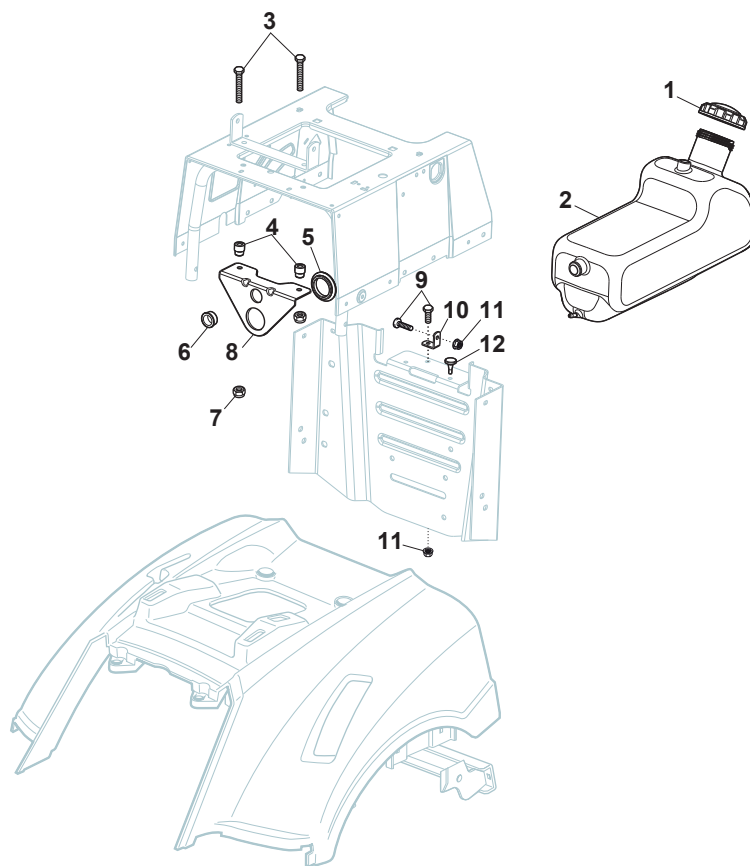

TX 118 HYDRO SD

Ride-on TC SD 108-118 cm Rear Fuel Tank - 15Lt

Issue 12 - 2017

Fig.	Q.ty	Part No	Description	Notes
1	1	137793050/0	Fuel Cap	
2	1	325735129/0	Tank	
3	2	112691115/0	Screw	
4	2	125160030/2	Left Spacer	
5	1	325260012/0	Grommet	
6	1	325038022/0	Bushing	
7	2	112155000/0	Nut	
8	1	325774685/0	Rear Fuel Tank Support Bracket	
9	1	112791213/1	Screw	
10	1	325547427/0	Bracket	
11	2	112292102/0	Nut	
12	2	127275000/0	Grommet