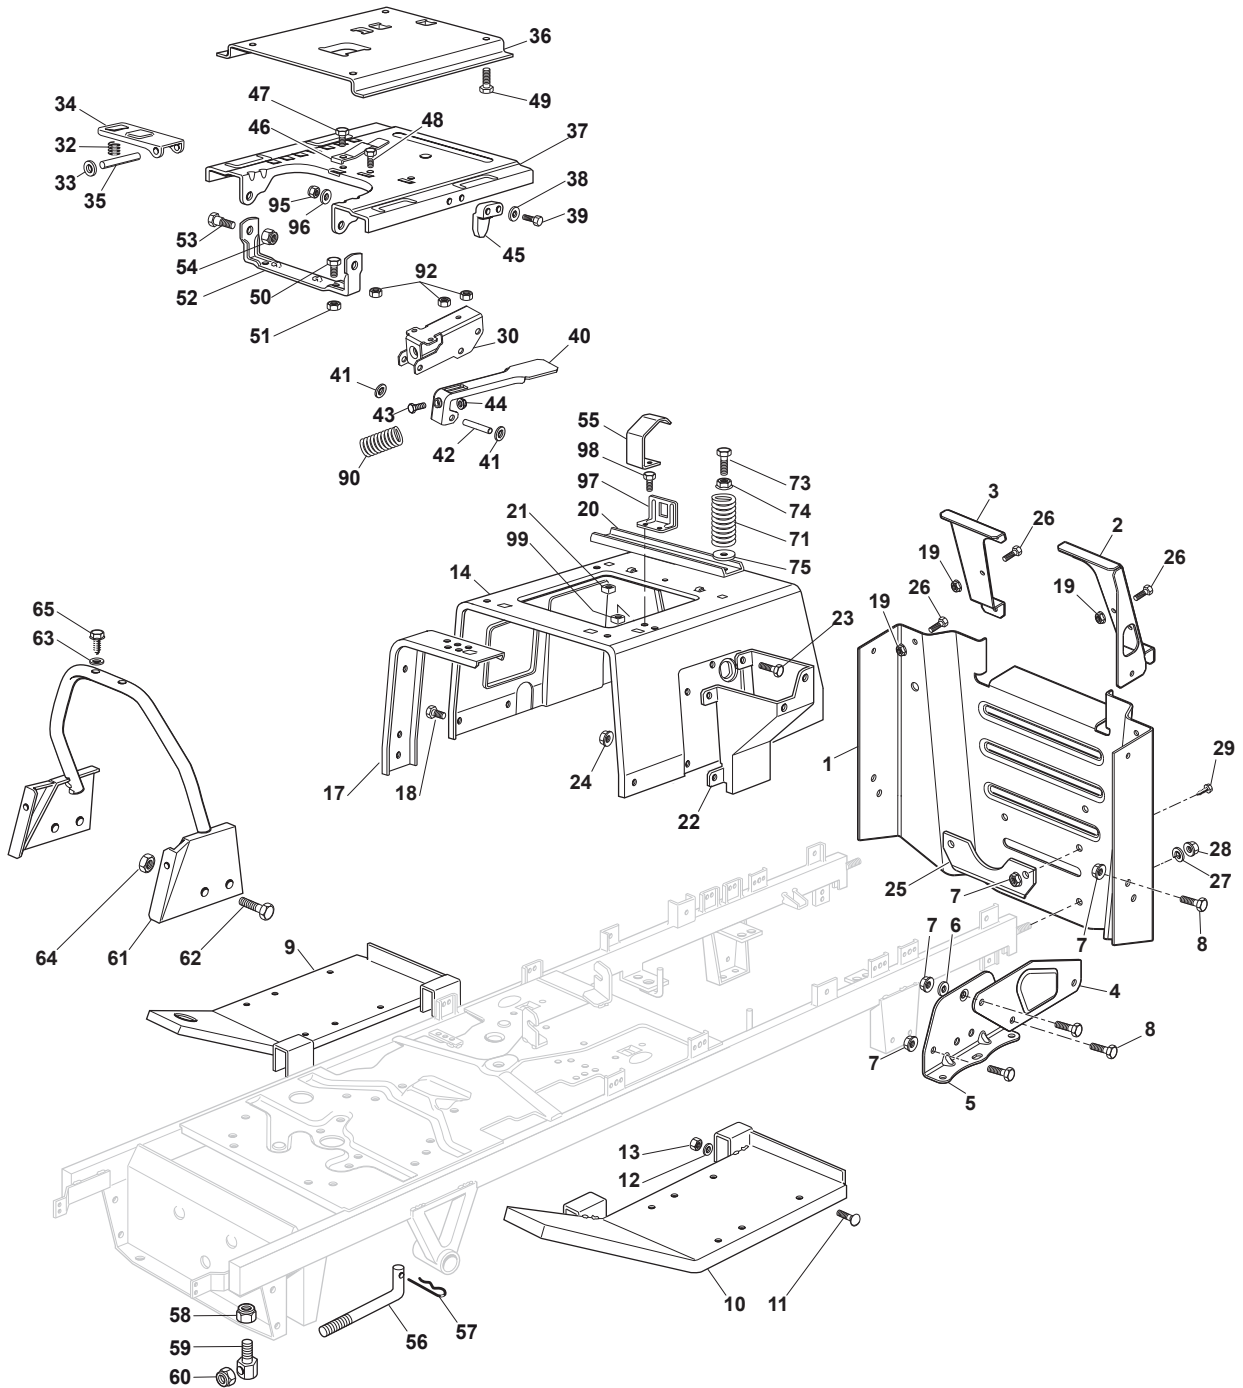

THIS INFORMATION IS NOT INTENDED FOR SALE OR RESALE, AND THIS NOTICE MUST REMAIN ON ALL COPIES.

Fig.	Q.ty	Part No	Description	Notes
1	1	382547103/0	Rear Plate	
2	1	325774683/0	Left Bracket	
3	1	325774681/0	Right Bracket	
4	2	382774299/0	Bracket	
5	2	325774675/0	Transmission Bracket	
6	2	112523060/0	Washer	
7	10	112154210/0	Nut	
8	10	112793102/0	Screw	
9	1	382510041/2	Right Footboard Support	
10	1	382510043/2	Left Footboard Support	
11	4	112815245/0	Screw	
12	4	112523040/0	Washer	
13	4	112154510/0	Nut	
14	1	325785133/5	Seat Support	
17	2	325650065/1	Pulley Stiffening	
18	8	112791200/1	Screw	
19	6	112292102/0	Nut	
20	1	325650067/1	Pulley Stiffening	
21	2	112360420/0	Nut	
22	1	325785137/1	Support	
23	4	112791200/1	Screw	
24	4	112292102/0	Nut	
25	1	1134-5512-01	Towing Plate	
26	8	112791213/1	Screw	
27	2	112585100/0	Washer	
28	2	112295200/0	Nut	
29	2	9959-0820-16	Screw	
30	1	325774575/0	Fulcrum Clamp	
32	1	125430202/1	Spring	
33	2	112604897/0	Elastic Washer	
34	1	325318109/1	Stop Lever	
35	1	125510000/0	Pin	
36	1	325785147/2	Seat Support	
37	1	325785149/3	Fixed Seat Support	
38	4	112521320/0	Washer	
39	2	112815050/0	Screw	
40	1	325318327/0	Lever	
41	6	112604896/0	Crown Fastener	
42	3	122517866/0	Pin	
43	1	112735661/0	Screw	
44	1	112154510/0	Nut	
45	1	325060049/0	Seat Switch Cam	
46	1	125430203/1	Spring	
47	1	112731580/0	Screw	
48	1	112789000/0	Screw	
49	2	9959-0820-16	Screw	
50	2	112792611/0	Screw	
51	2	112293201/0	Nut	
52	1	382774207/0	Seat Clamp Support	
53	2	122524970/3	Pin	
54	2	112155010/0	Nut	

# TX 118 HYDRO SD

Ride-on TC SD 108-118 cm Body with single-cylinder engine

Issue 12 - 2017

Fig.	Q.ty	Part No	Description	Notes
55	6	112437507/0	Rapid Fixing Plate	
56	10	9893-0616-16	Screw	
57	2	112735420/0	Screw	
58	1	325785526/0	Support, Left	
59	1	325785525/0	Support, Right	
60	1	325207279/0	Rear Cover, Dark Red	
61	1	325110490/0	Rear Cover, Dark Red	