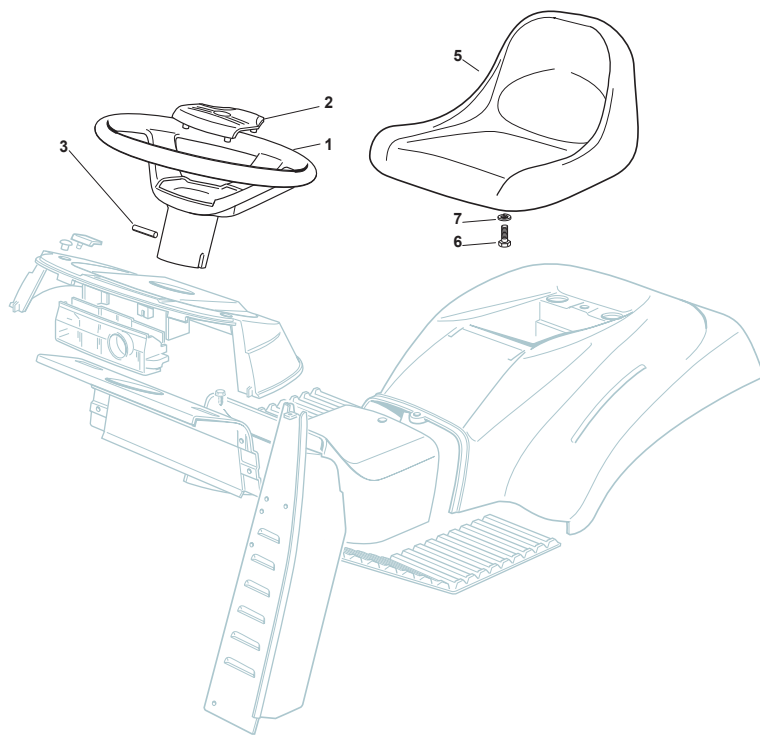

TX 118 HYDRO SD

Ride-on TC SD 108-118 cm Seat & Steering Wheel

Issue 12 - 2017

Fig.	Q.ty	Part No	Description	Notes
1	1	125961217/1	Coated Steering Wheel Black	
2	1	325580500/0	Cap	
3	1	112620250/0	Pin	
5	1	125722468/0	Seat	
6	4	112793102/0	Screw	
7	4	112583500/0	Grower