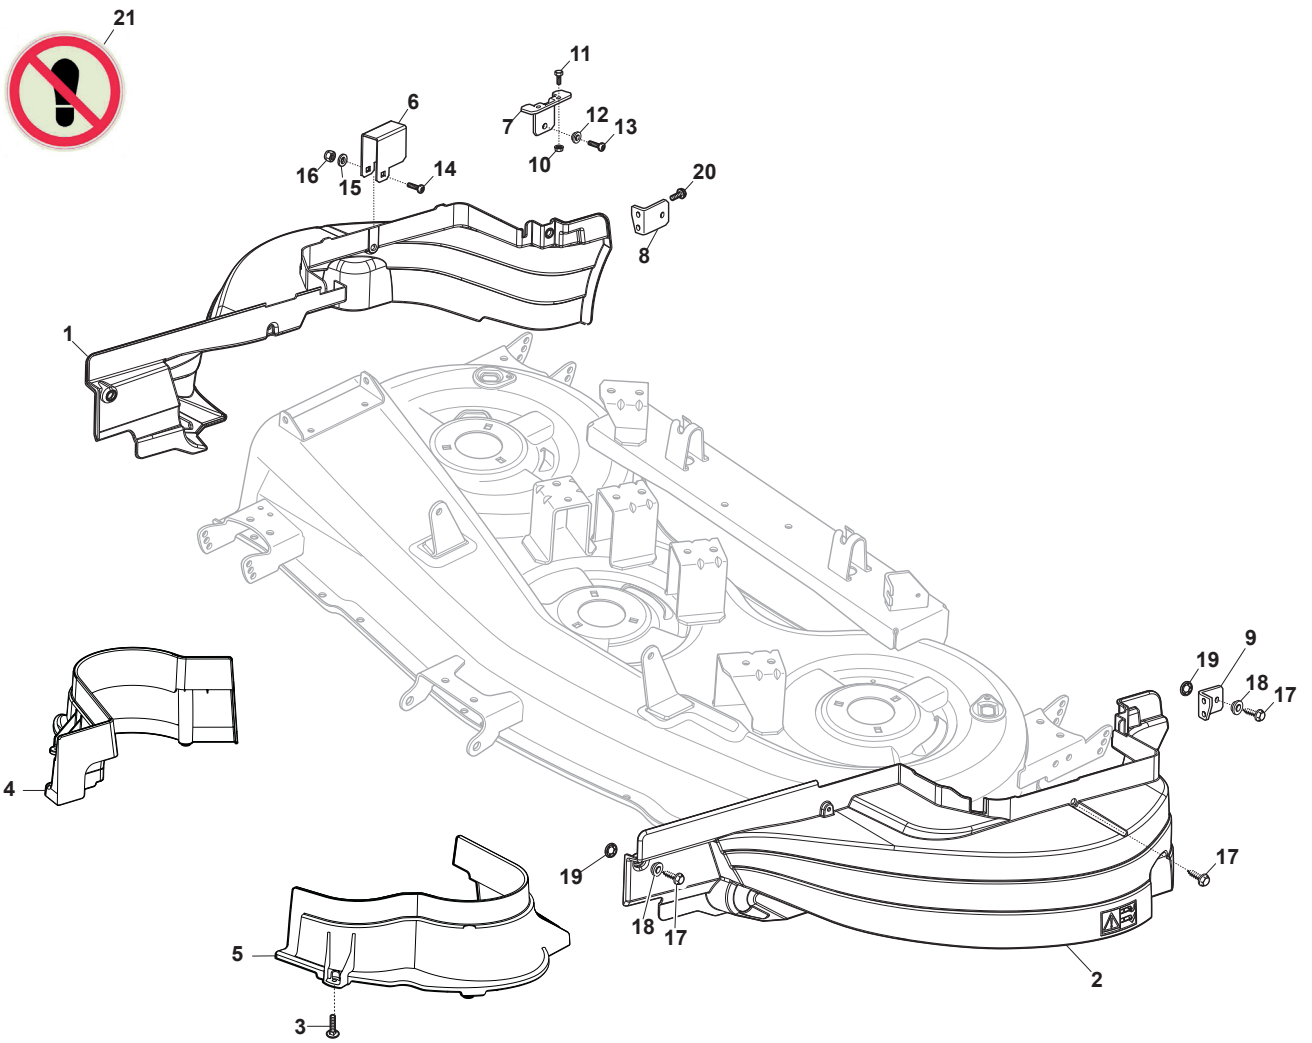

TX 118 HYDRO SD

Ride-on TC SD 108-118 cm Guards

Issue 12 - 2017

Fig.	Q.ty	Part No	Description	Notes
1	1	325060183/0	Right Housing	
2	1	325060184/0	Left Housing	
3	5	112815210/0	Screw	
4	1	325060181/0	Right Housing	
5	1	325060182/0	Left Housing	
6	2	325774267/0	Clamp	
7	2	325774423/0	Clamp	
8	1	325774425/0	Clamp	
9	1	325774421/0	Clamp	
10	2	112154330/0	Nut	
11	2	112788910/0	Screw	
12	2	325160039/0	Spacer	
13	2	112734995/0	Screw	
14	2	112815255/0	Cup Square Bolt M6X20	
15	11	112521330/0	Washer	
16	4	112154510/0	Nut	
17	5	125943014/0	Screw	
18	4	325670008/1	Washer	
19	4	112604899/0	Crown Fastener	
20	2	112729601/1	Screw	
21	1	114368431/0	Safety Label