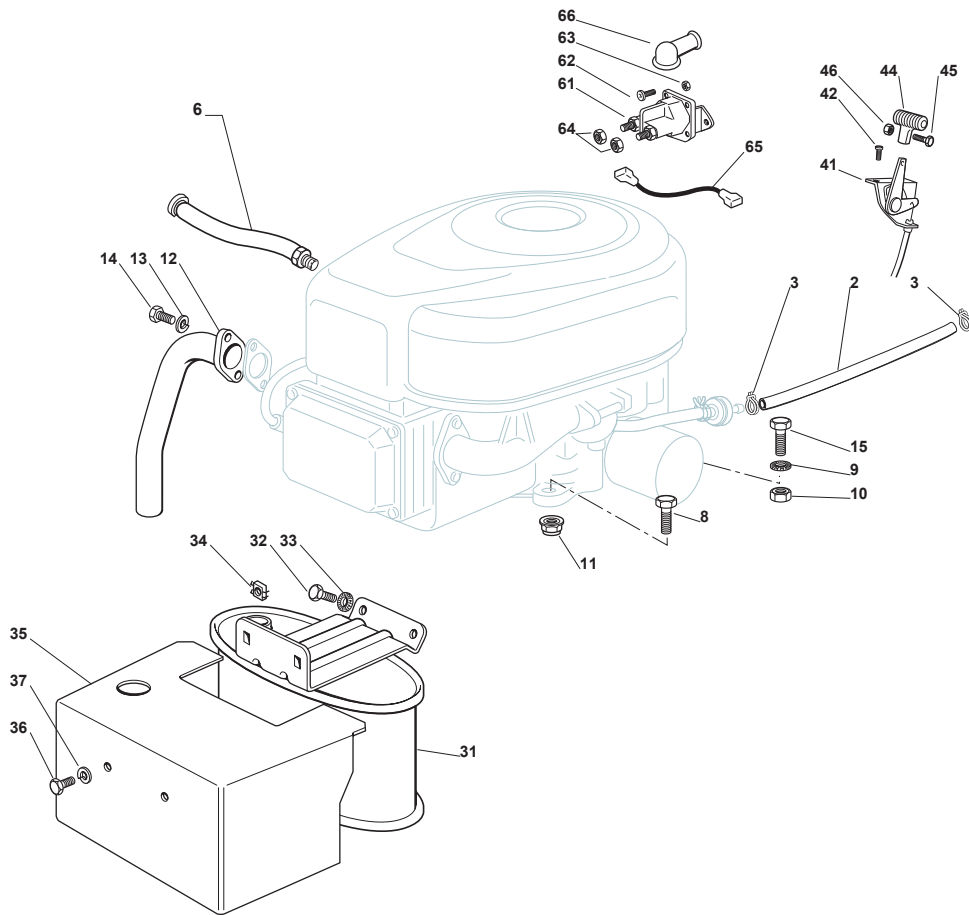

TX 118 HYDRO SD

Ride-on TC SD 108-118 cm Engine - B&S 15,5-18,5 Hp

Issue 12 - 2017

Fig.	Q.ty	Part No	Description	Notes
2	1	325869016/1	Connecting Tube	
3	2	118375051/1	Fair Led	
6	1	1134-5827-01	Oil Drain Assy	
8	3	112691100/0	Screw	
9	1	112540260/0	Grower	
10	1	112154210/0	Nut	
11	3	112154210/0	Nut	
12	1	118738206/0	Exhaust Discharge Tube	
13	2	112583500/0	Grower	
14	2	112735530/0	Screw	
15	1	112691115/0	Screw	
31	1	182750010/0	Muffler	
32	2	112793102/0	Screw	
33	2	112540260/0	Grower	
34	2	112360425/0	Nut	
35	1	382598009/2	Muffler Protection	
36	2	112792611/0	Screw	
37	2	112583500/0	Grower	
41	1	182000200/1	Throttle Cable	
42	2	125943012/0	Screw	
44	1	325592000/1	Knob	
45	1	112726388/0	Screw	
46	1	112290800/0	Nut	
61	1	118736113/0	Starter Relay	
62	2	112791011/0	Screw	
63	2	112292102/0	Nut	
64	2	9743-5121-32	Nut	
65	1	125065017/0	Cable	
66	1	118564861/1	Protection