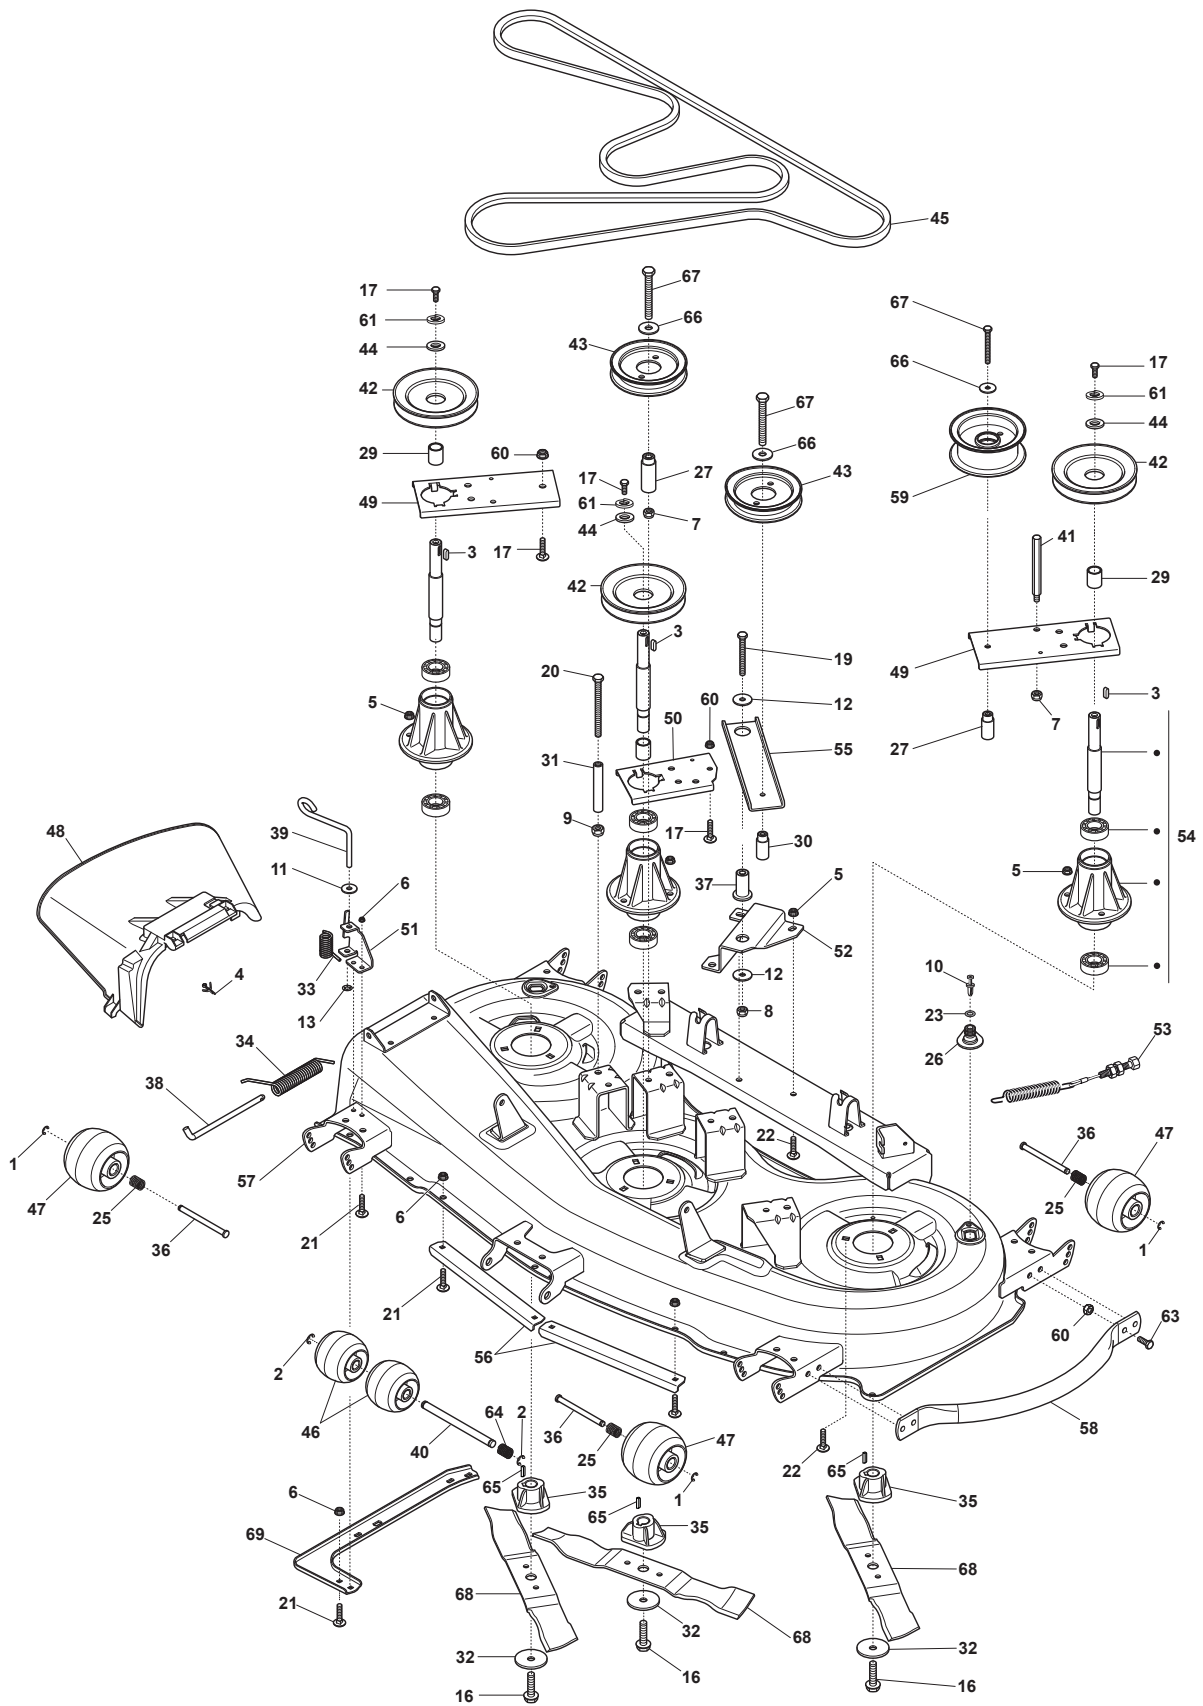

Fig.	Q.ty	Part No	Description	Notes
2	1	382318139/1	Deck Lifting Lever	
3	1	125605000/1	Button	
4	1	325470901/1	Dog Plate	
5	1	125510011/1	Pin	
6	1	125033002/1	Rod	
7	1	325394536/0	Knob	
8	1	125430208/1	Spring	
9	1	112604899/0	Crown Fastener	
10	1	382000551/0	Axle	
11	2	122034523/0	Bushing	
12	1	125160025/1	Spacer	
13	1	322672153/0	Antifriction Washer	
16	2	112620206/0	Pin	
17	1	325735506/2	Left Sector	
18	2	112792611/0	Screw	
19	2	112154220/0	Nut	
30	1	325318161/1	Lever	
31	1	382318267/0	Front Right Fulcrum Lever	
32	1	382318269/0	Front Left Fulcrum Lever	
33	4	125040605/0	Bushing	
34	1	325318219/0	Lever	
35	2	112691700/0	Screw	
36	4	112521350/0	Washer	
37	2	112155000/0	Nut	
38	2	125510162/0	Pin	
39	4	112171502/0	Nut	
40	2	112156603/0	Nut	
41	4	325670008/1	Washer	
42	2	125110800/0	Cotter Pin	
43	2	382000673/0	Connecting Rod Ass.Y	
44	2	112295200/0	Nut	
45	2	125510107/1	Pin	
46	2	112521360/0	Washer	
47	2	112156602/0	Nut	
48	2	325318153/2	Rear Lever	
49	2	112609255/0	Seeger	
50	1	325033071/0	Rod	
51	7	325670011/0	Antifriction Washer	
52	7	125510053/2	Pin	
54	2	112521350/0	Washer	
55	7	112436051/0	Plate	
56	2	125510056/1	Pin	
57	4	325670008/1	Washer	
58	2	112156602/0	Nut	
59	2	112794985/0	Screw	
60	2	112295200/0	Nut	
61	2	125510070/1	Pin	
62	2	112523090/0	Washer	
63	2	124487998/0	Cotter Pin	
64	1	125430218/1	Spring	
66	2	112295200/0	Nut	

# TX 118 HYDRO SD

Ride-on TC SD 108-118 cm Cutting Plate Lifting

Issue 12 - 2017

Fig.	Q.ty	Part No	Description	Notes
71	1	125510048/1	Pin	
72	2	325318223/0	Gearshift	
73	1	382000585/0	Axle	
74	4	112815271/0	Screw	
75	2	325785355/0	Support	
76	2	325785354/0	Support	
77	4	325034003/0	Brass	
78	4	112523040/0	Washer	
79	4	112154510/0	Nut	