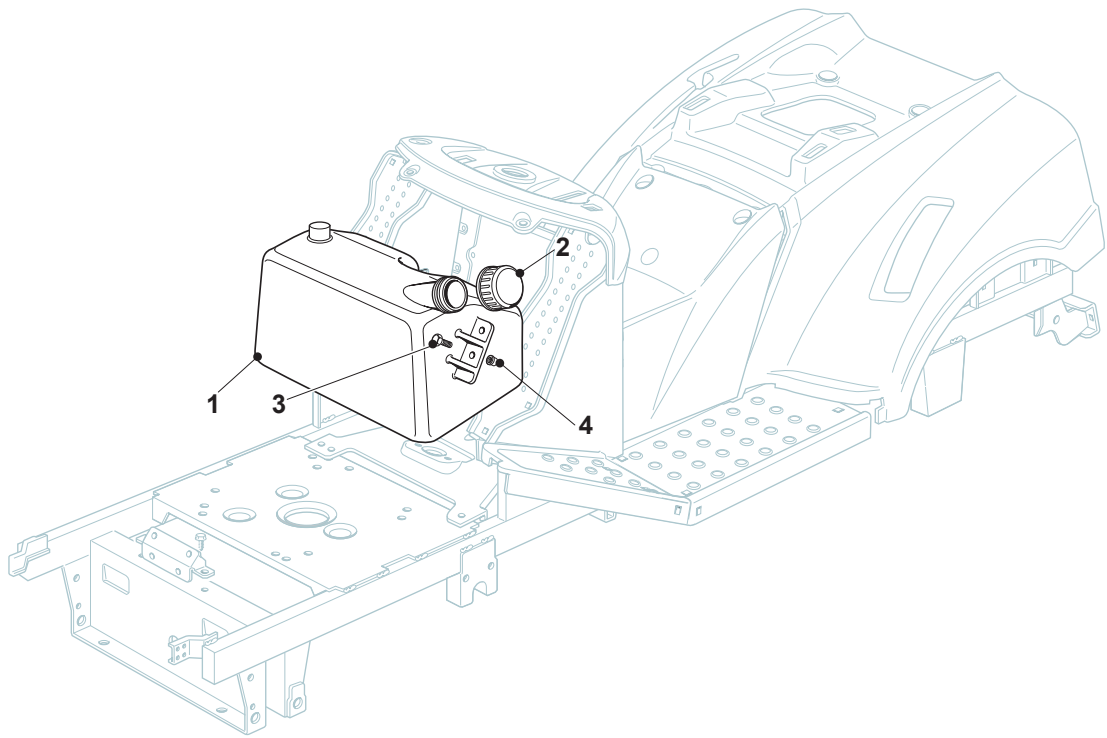

TX 118 HYDRO SD

Ride-on TC SD 108-118 cm Front Fuel Tank - 8Lt with TNS Bonnet

Issue 12 - 2017

Fig.	Q.ty	Part No	Description	Notes
1	1	325735131/0	Tank	
2	1	1134-5532-01	Fuel Tank Cap	
3	2	112788910/0	Screw	
4	2	112500092/0	Rivet