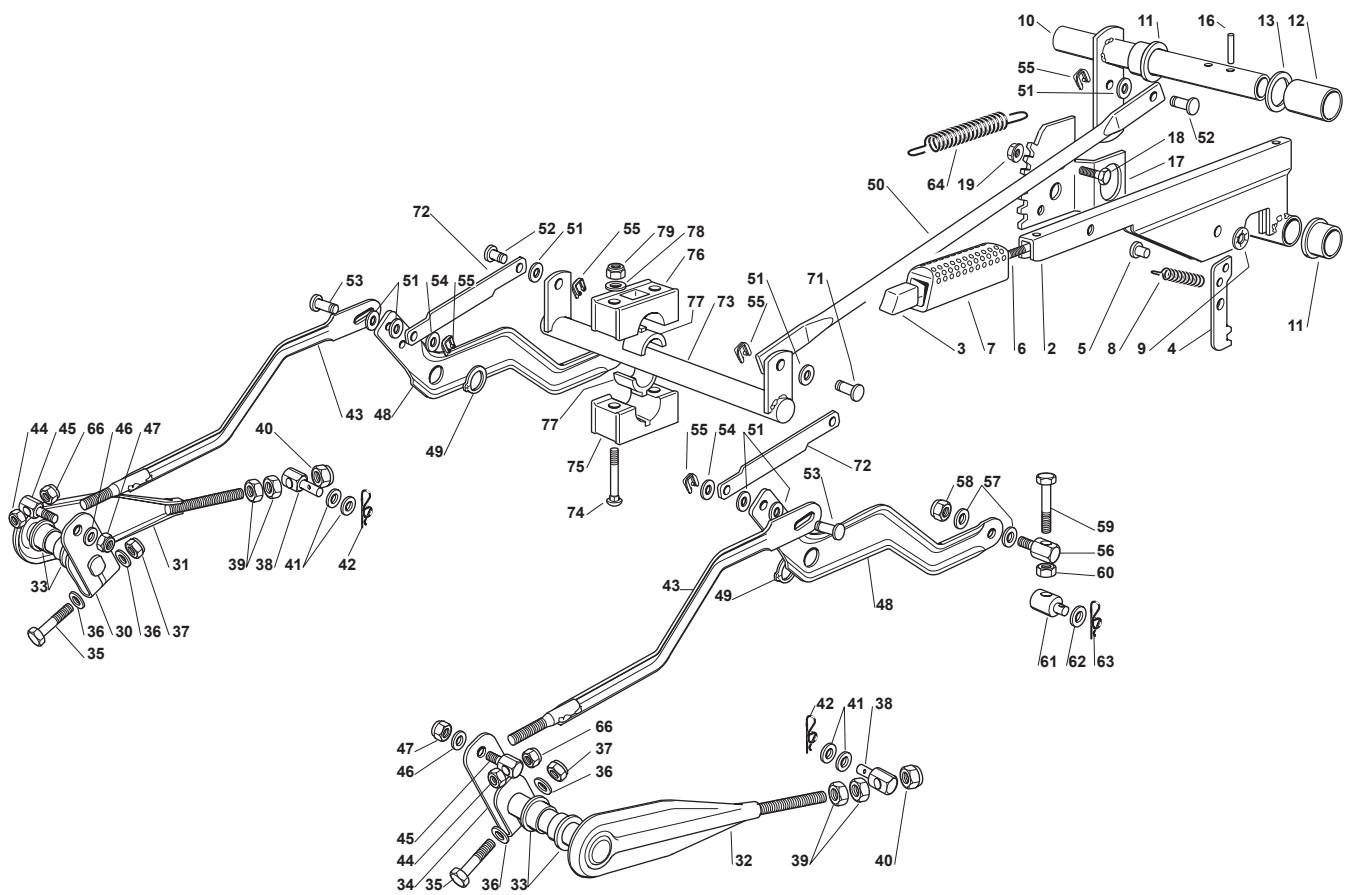

Fig.	Q.ty	Part No	Description	Notes
2	1	382318139/1	Deck Lifting Lever	
3	1	125605000/1	Button	
4	1	325470901/1	Dog Plate	
5	1	125510011/1	Pin	
6	1	125033002/1	Rod	
7	1	325394536/0	Knob	
8	1	125430208/1	Spring	
9	1	112604899/0	Crown Fastener	
10	1	382000551/0	Axle	
11	2	122034523/0	Bushing	
12	1	125160025/1	Spacer	
13	1	322672153/0	Antifriction Washer	
16	2	112620206/0	Pin	
17	1	325735506/2	Left Sector	
18	2	112792611/0	Screw	
19	2	112154220/0	Nut	
30	1	325318161/1	Lever	
31	1	382318267/0	Front Right Fulcrum Lever	
32	1	382318269/0	Front Left Fulcrum Lever	
33	4	125040605/0	Bushing	
34	1	325318219/0	Lever	
35	2	112691700/0	Screw	
36	4	112521350/0	Washer	
37	2	112155000/0	Nut	
38	2	125510162/0	Pin	
39	4	112171502/0	Nut	
40	2	112156603/0	Nut	
41	4	325670008/1	Washer	
42	2	125110800/0	Cotter Pin	
43	2	382000673/0	Connecting Rod Ass.Y	
44	2	112295200/0	Nut	
45	2	125510107/1	Pin	
46	2	112521360/0	Washer	
47	2	112156602/0	Nut	
48	2	325318153/2	Rear Lever	
49	2	112609255/0	Seeger	
50	1	325033071/0	Rod	
51	7	325670011/0	Antifriction Washer	
52	7	125510053/2	Pin	
54	2	112521350/0	Washer	
55	7	112436051/0	Plate	
56	2	125510056/1	Pin	
57	4	325670008/1	Washer	
58	2	112156602/0	Nut	
59	2	112794985/0	Screw	
60	2	112295200/0	Nut	
61	2	125510070/1	Pin	
62	2	112523090/0	Washer	
63	2	124487998/0	Cotter Pin	
64	1	125430218/1	Spring	
66	2	112295200/0	Nut