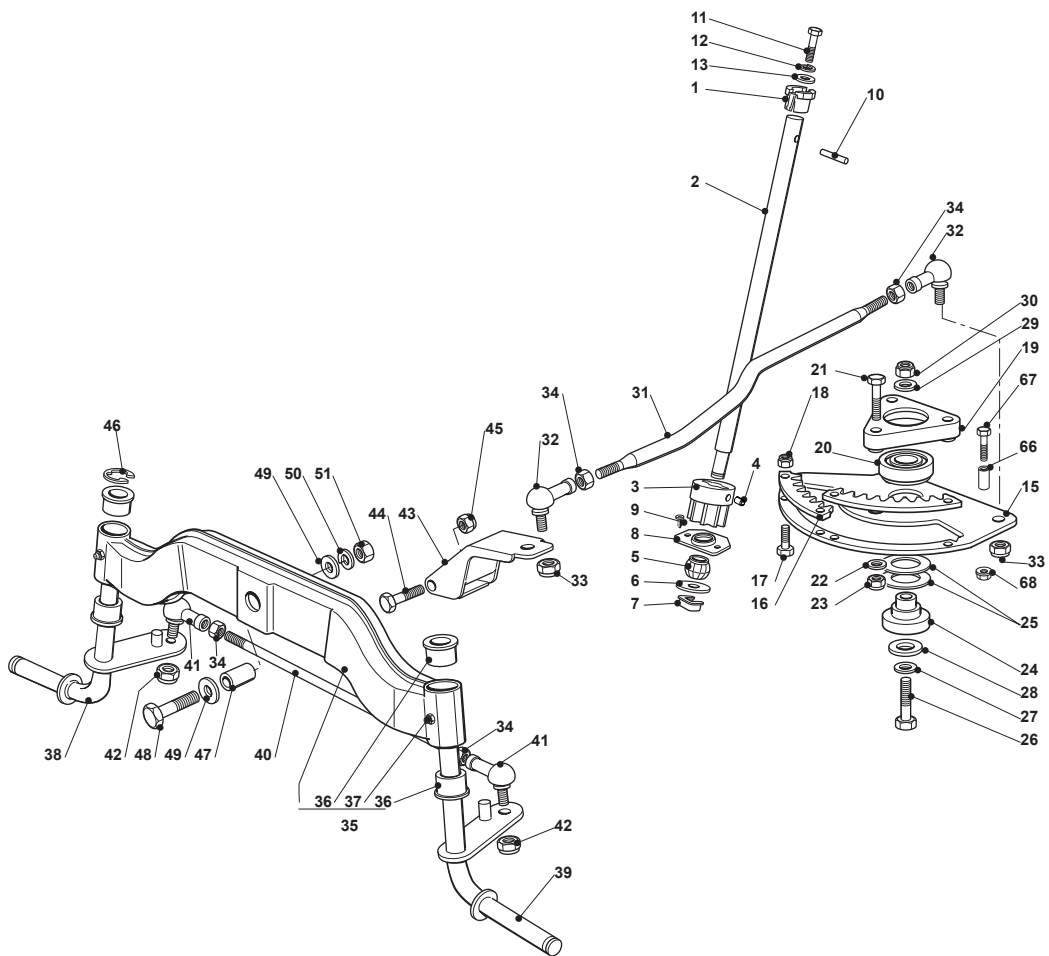

TX 122 HYDRO

Ride-on 102-122 cm Steering 15"

Issue 13 - 2016

Fig.	Q.ty	Part No	Description	Notes
66	1	122167840/0	Spacer	
67	1	112691200/0	Screw	
68	1	112293201/0	Nut