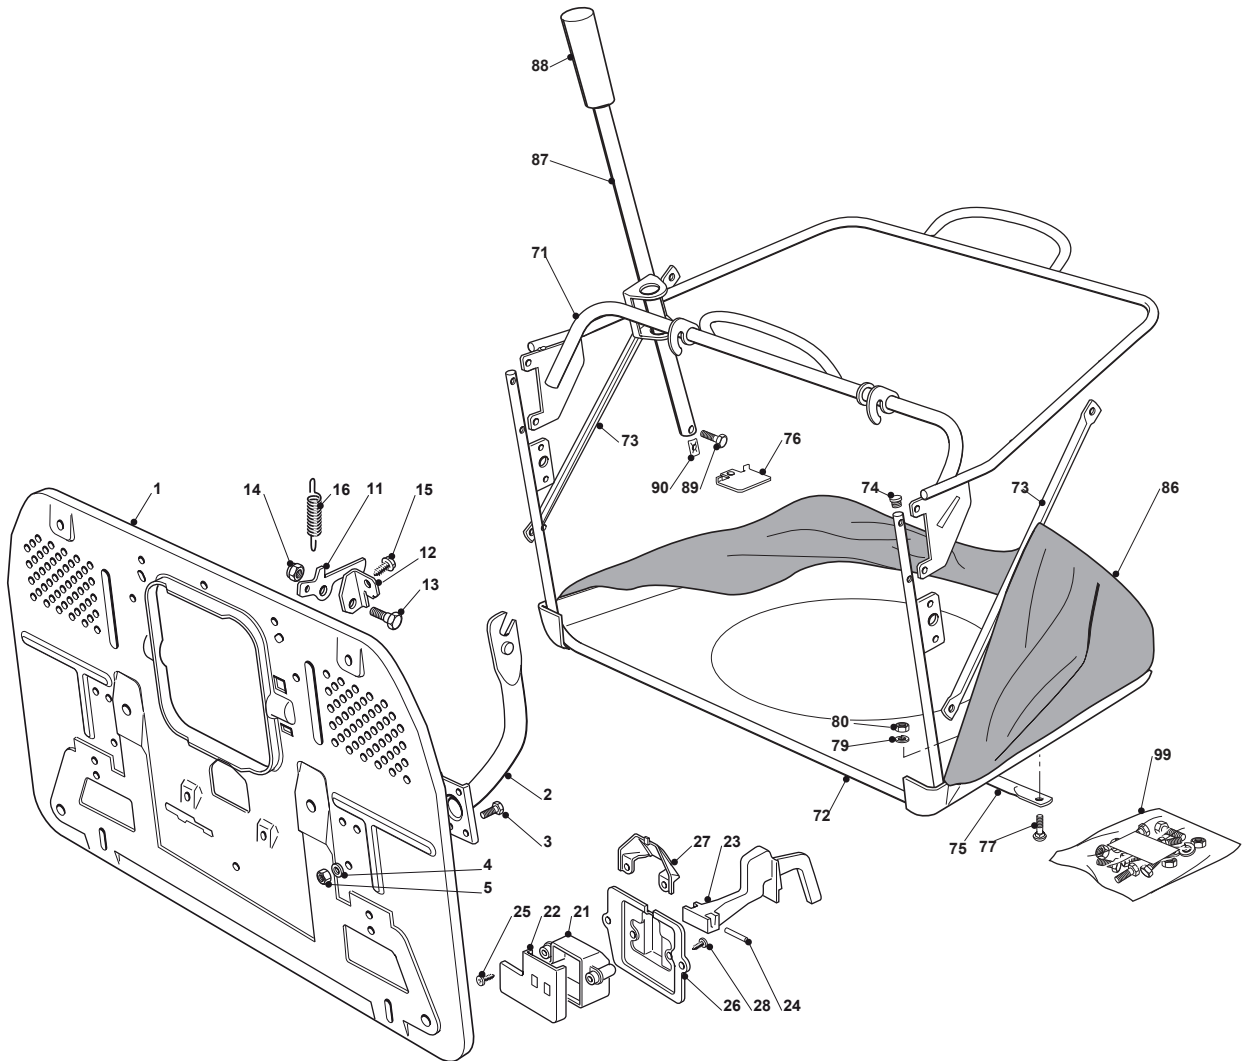

# TX 122 HYDRO

Ride-on 102-122 cm Grass-Catcher with Electrical Lifting

Issue 13 - 2016

Fig.	Q.ty	Part No	Description	Notes
89	1	112788800/0	Screw	
90	1	112157000/0	Nut	
98	1	325120232/0	Cap	
99	1	382180111/0	Outfit, Screws	