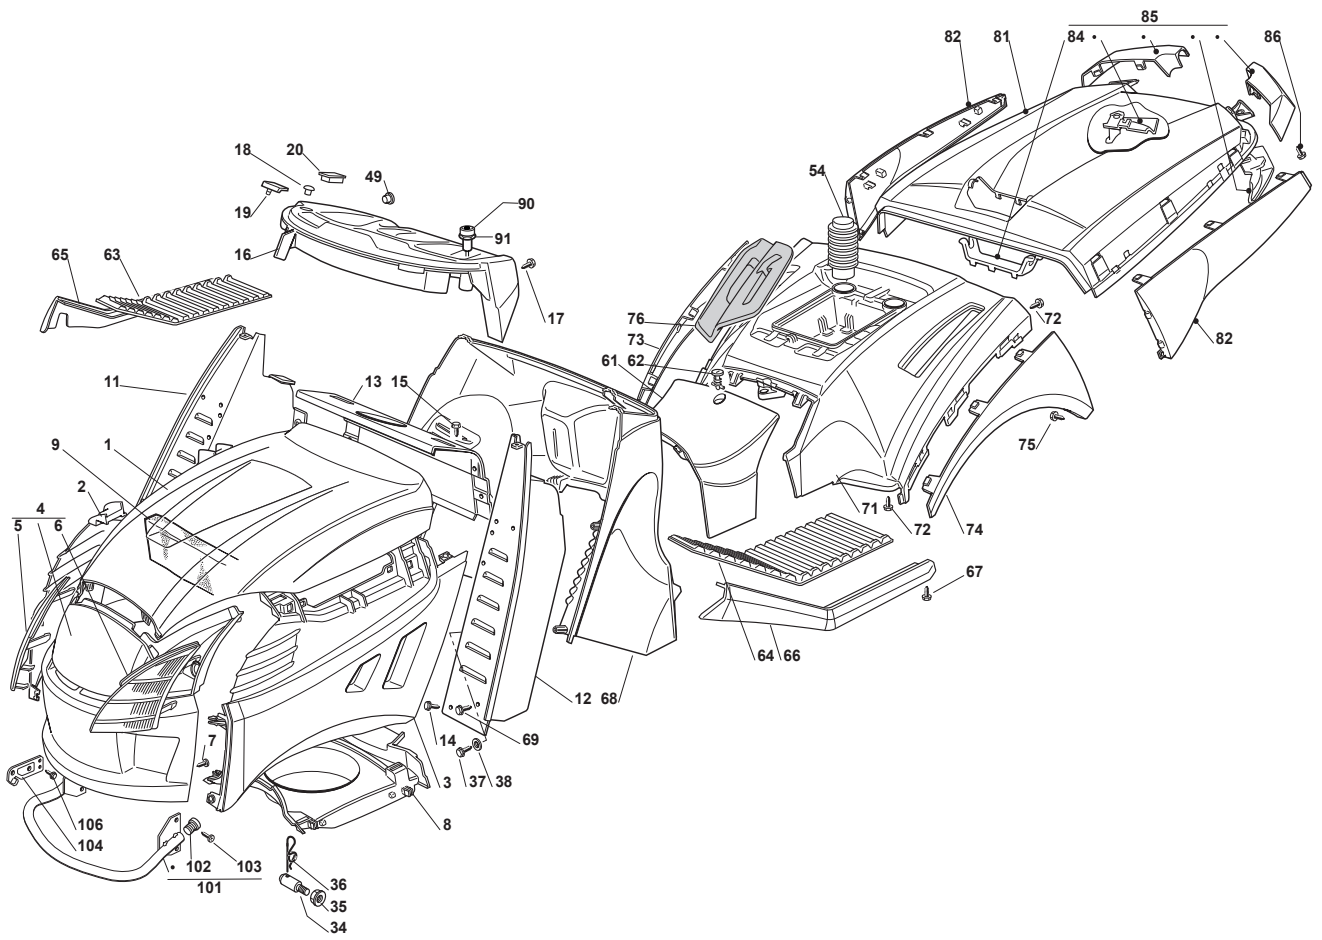

Fig.	Q.ty	Part No	Description	Notes
82	1	112731580/0	Screw	
83	2	122524970/2	Fulcrum Pin	
84	2	112155010/0	Nut	
85	1	325785147/2	Seat Support	
86	1	325318303/0	Stop Lever	
87	1	125510000/0	Pin	
88	1	125430202/1	Spring	
89	2	112604897/0	Elastic Washer	
90	1	125430285/0	Spring	
91	1	112789000/0	Screw	
92	1	112154330/0	Nut	
93	1	325060049/0	Seat Switch Cam	
94	2	112815050/0	Screw	
95	4	112521320/0	Washer	
96	2	112154330/0	Nut	
97	1	325755025/1	Bracket	
98	2	112735110/0	Screw	
99	2	112437502/0	Plate	
100	1	325430255/0	Spring	
101	2	125510119/0	Tie Rod	
102	2	124487997/0	Cotter Pin	
103	2	112155000/0	Nut	
104	2	125510040/1	Pin	
105	2	112155000/0	Nut	