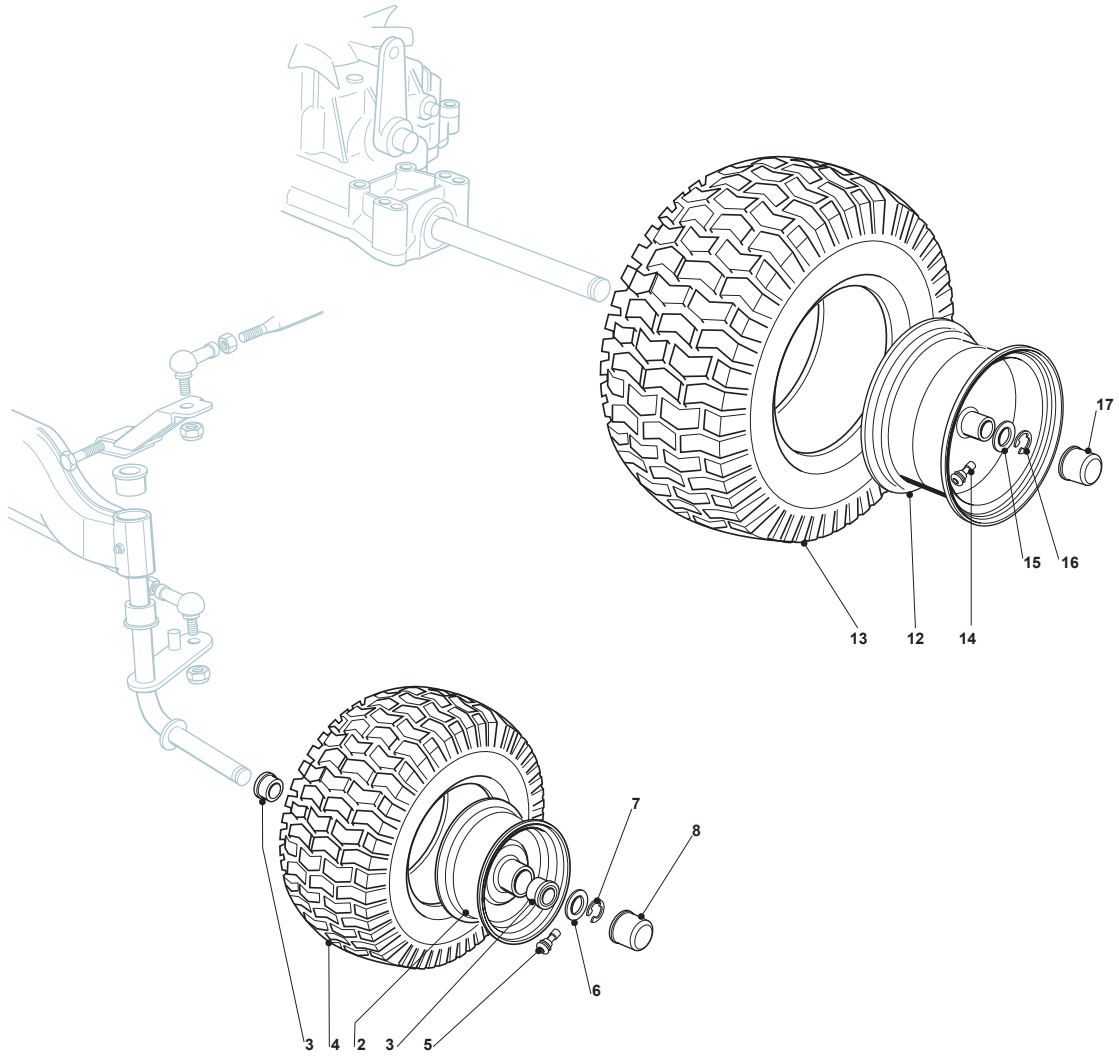

Fig.	Q.ty	Part No	Description	Notes
1	1	125961213/0	Steering Wheel	
2	1	125961214/1	Steering Wheel	Grey
2	1	125961217/1	Coated Steering Wheel Black Tc	Black
2	1	125961210/1	Steering Wheel	Black Coated
3	1	125961206/0	Steering Wheel	
4	1	325120231/0	Cap	
5	1	325580500/0	Cap	
6	1	325580501/0	Cap	
6	1	325580505/0	Cap	Specific for Mountfield
7	1	112620299/0	Elastic Pin	
8	1	125722450/1	Seat	
9	1	125722451/2	Seat	
10	1	125722459/0	Seat	
11	1	125722457/0	Seat	
12	1	125722471/0	Seat	Integral, Black
12	1	125722467/1	Seat	Confort, Black
13	4	112793102/0	Screw	
14	4	112583500/0	Grower	