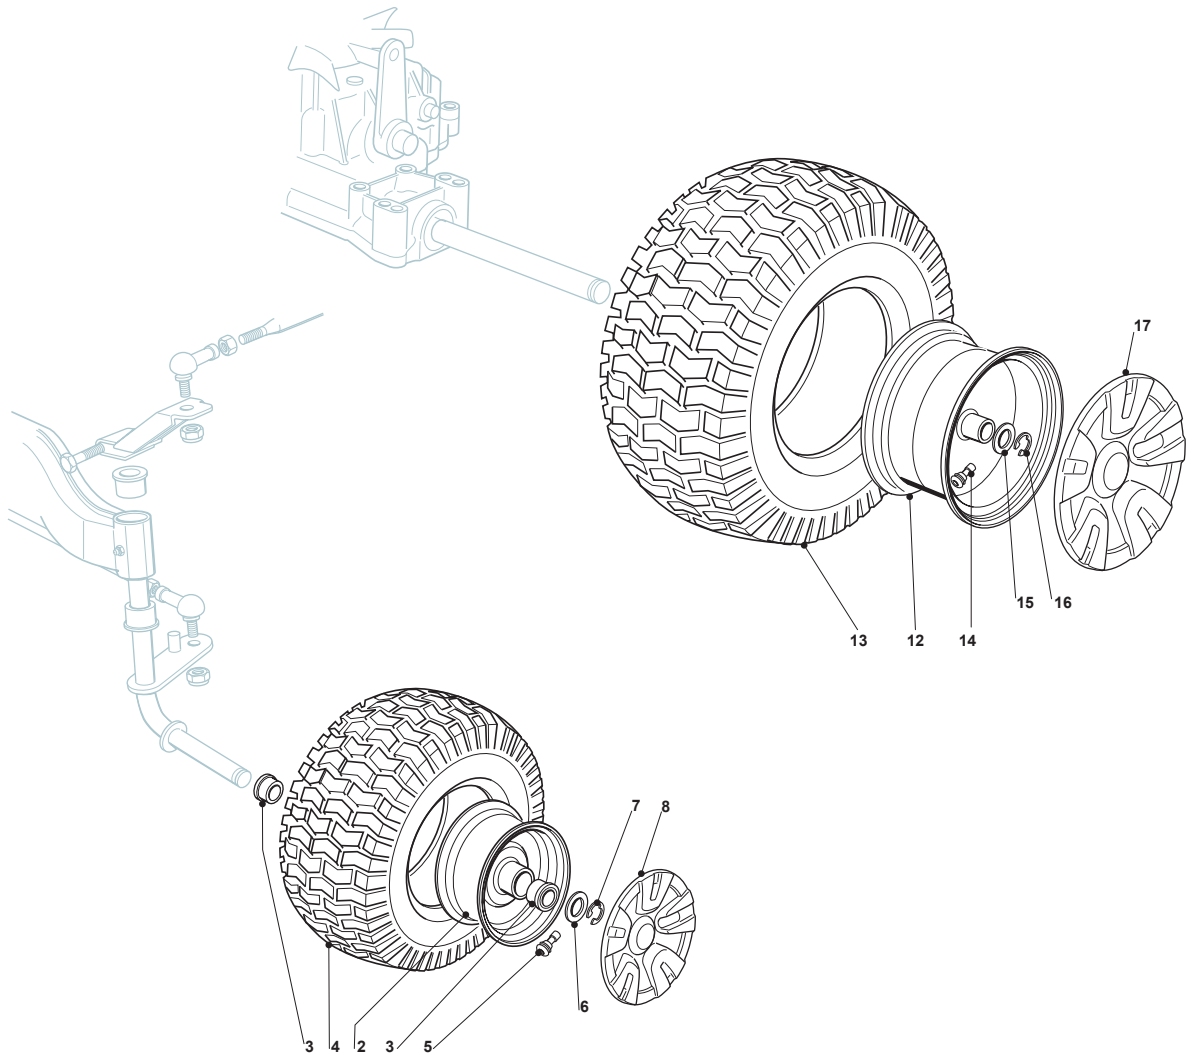

Fig.	Q.ty	Part No	Description	Notes
2	2	182000595/1	Rimm	4"X6" STARCO
2	2	182000598/0	Rimm	4"X6" FENGCHI
3	2	125122200/2	Bearing	
4	2	125590000/0	Front Tyre	13X5.00-6 CARLISLE
4	2	125590019/0	Tyre	P 512 Version
4	2	127590051/0	Tyre	15X5.00-6 CARLISLE
4	2	125590020/0	Tyre	15X6.00-6 PR2 TL P519 WANDA
5	2	125950000/0	Valve	
6	2	125670005/1	Washer	
7	2	112001000/0	Benzing Ring	
12	2	182000599/0	Rimm	7,5"X8" FENGCHI
13	2	125590001/0	Rear Tyre	18x850-8 CARLISLE
13	2	125590022/0	Tyre	18X8.50-8 PR2 TL P519 WANDA
14	2	125950000/0	Valve	
15	2	125670005/1	Washer	
16	2	112001010/0	Benzing Ring	
17	2	382110253/0	Wheel Cover	
12	2	182000596/1	Rimm	7,5"X8" STARCO