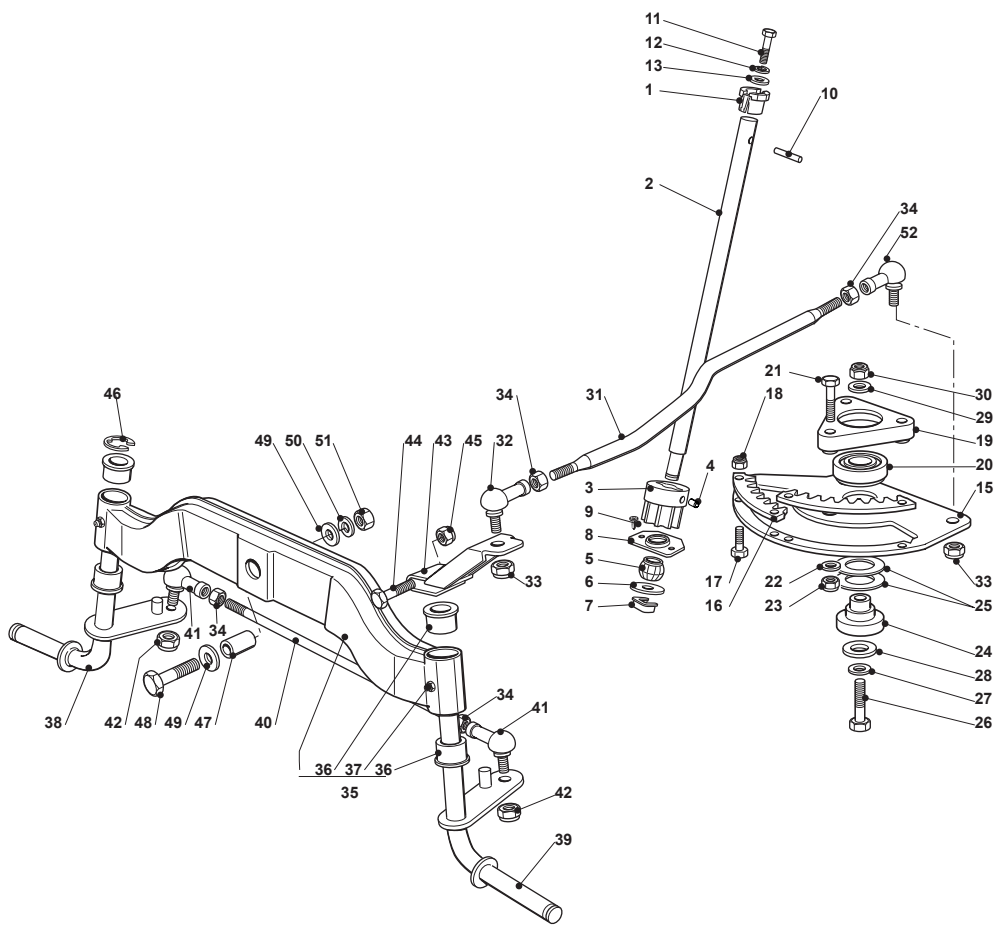

Fig.	Q.ty	Part No	Description	Notes
1	1	325038004/0	Bushing	
2	1	125520010/0	Steering Column	
3	1	125570004/0	Pinion	
4	1	112714300/0	Dowel	
5	1	325743000/0	Joint	
6	1	112521370/0	Washer	
7	1	112436030/0	Plate	
8	1	325785213/1	Support	
9	2	112729601/1	Screw	
10	1	112620250/0	Pin	
11	1	112691800/0	Screw	
12	1	112583500/0	Grower	
13	1	112523060/0	Washer	
15	1	325735523/0	Steering Sector	
16	2	325150000/0	Rack	
17	4	112791213/1	Screw	
18	4	112154510/0	Nut	
19	1	325774453/0	Clamp	
20	1	119216047/0	Bearing	
21	3	112691100/0	Screw	
22	3	112523060/0	Washer	
23	3	112155000/0	Nut	
24	1	125510120/0	Support	
25	2	322672153/0	Antifriction Washer	
26	1	112692395/0	Screw	
27	1	112523080/0	Washer	
28	1	112521390/0	Washer	
29	1	112523080/0	Washer	
30	1	112156602/0	Nut	
31	1	125033003/1	Steering Rod	
32	2	122746600/0	Joint	
32	2	122746616/0	Joint	
33	2	122746609/0	Joint	
34	4	112156602/0	Nut	
35	1	382034001/3	Equalizer With Bush And Lubricator	
36	4	125034002/1	Bushing	
37	2	112379511/0	Grease Dispenser	
38	1	382230349/0	Right Stub Axle	
39	1	382230348/0	Left Stub Axle	
40	1	325840001/0	Tie Rod	
41	2	122746616/0	Joint	
42	2	112156602/0	Nut	
43	1	382318101/0	Lever Ass.Y	
44	1	112691700/0	Screw	
45	1	112155000/0	Nut	
46	1	112001000/0	Benzing Ring	
47	1	125160005/0	Spacer	
48	1	112694100/0	Screw	
49	2	112521390/0	Washer	
50	1	112587900/0	Grower	
51	1	112295800/0	Nut