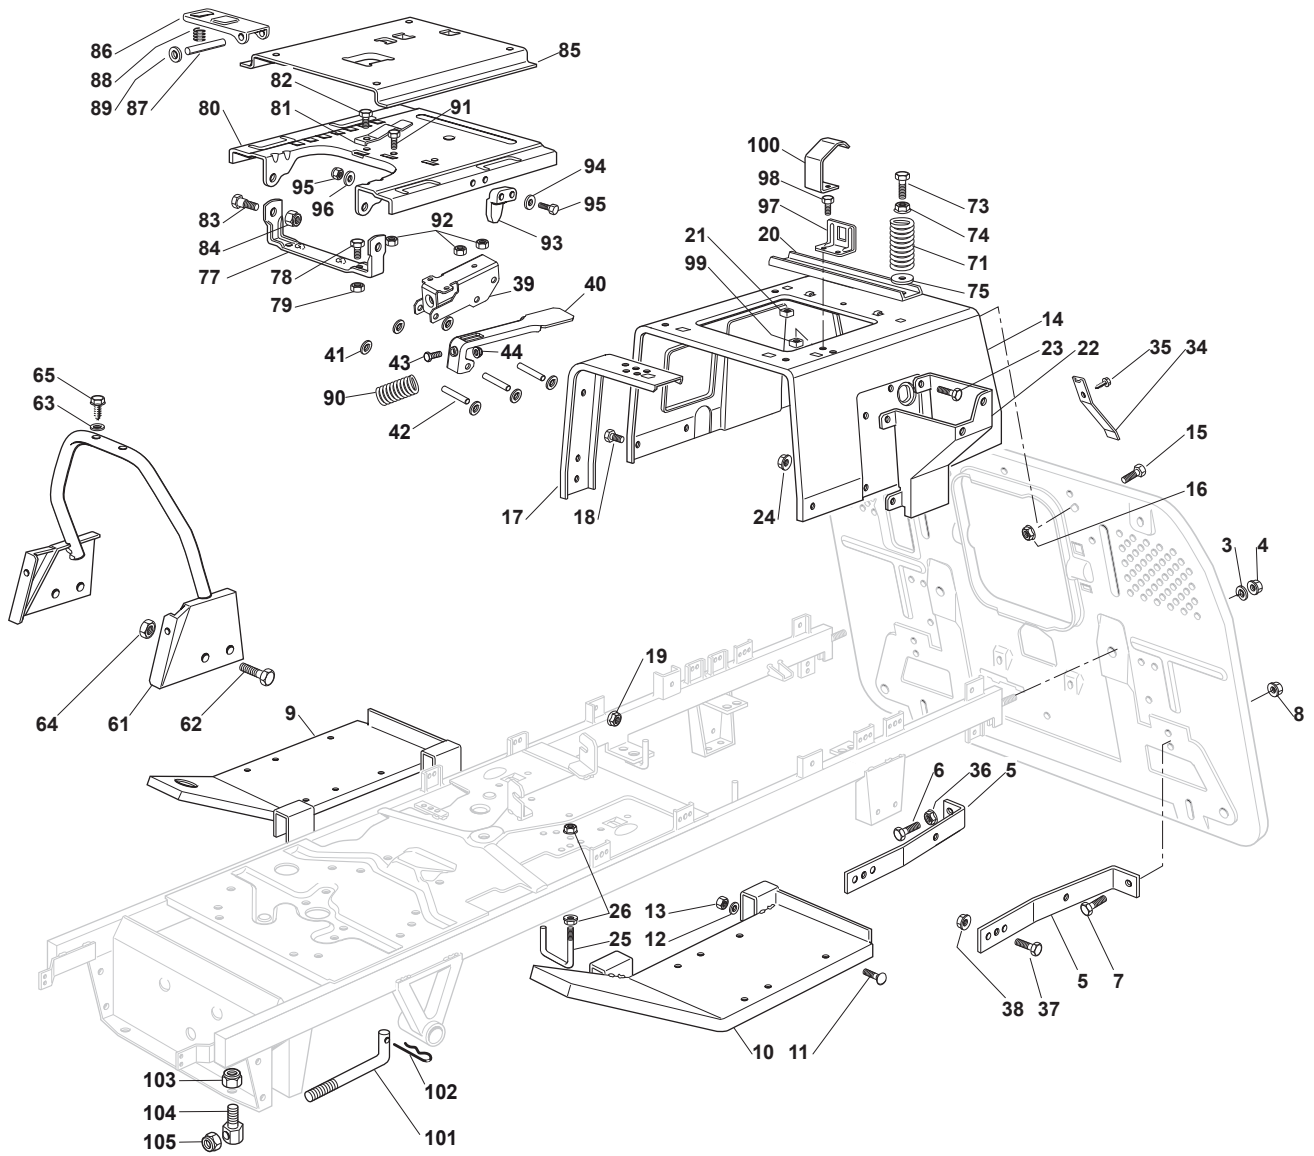

Fig.	Q.ty	Part No	Description	Notes
83	2	122524970/2	Fulcrum Pin	
84	2	112155010/0	Nut	
85	1	325785147/2	Seat Support	
86	1	325318109/1	Stop Lever	
87	1	125510000/0	Pin	
88	1	125430202/1	Spring	
89	2	112604897/0	Elastic Washer	
90	1	125430285/0	Spring	
91	1	112789000/0	Screw	
92	1	112154330/0	Nut	
93	1	325060049/0	Seat Switch Cam	
94	2	112815050/0	Screw	
95	4	112521320/0	Washer	
96	2	112154330/0	Nut	
97	1	325755025/1	Bracket	
98	2	112735110/0	Screw	
99	2	112437502/0	Plate	
100	1	325430255/0	Spring	
101	2	125510119/0	Tie Rod	
102	2	124487997/0	Cotter Pin	
103	2	112155000/0	Nut	
104	2	125510040/1	Pin	
105	2	112155000/0	Nut	