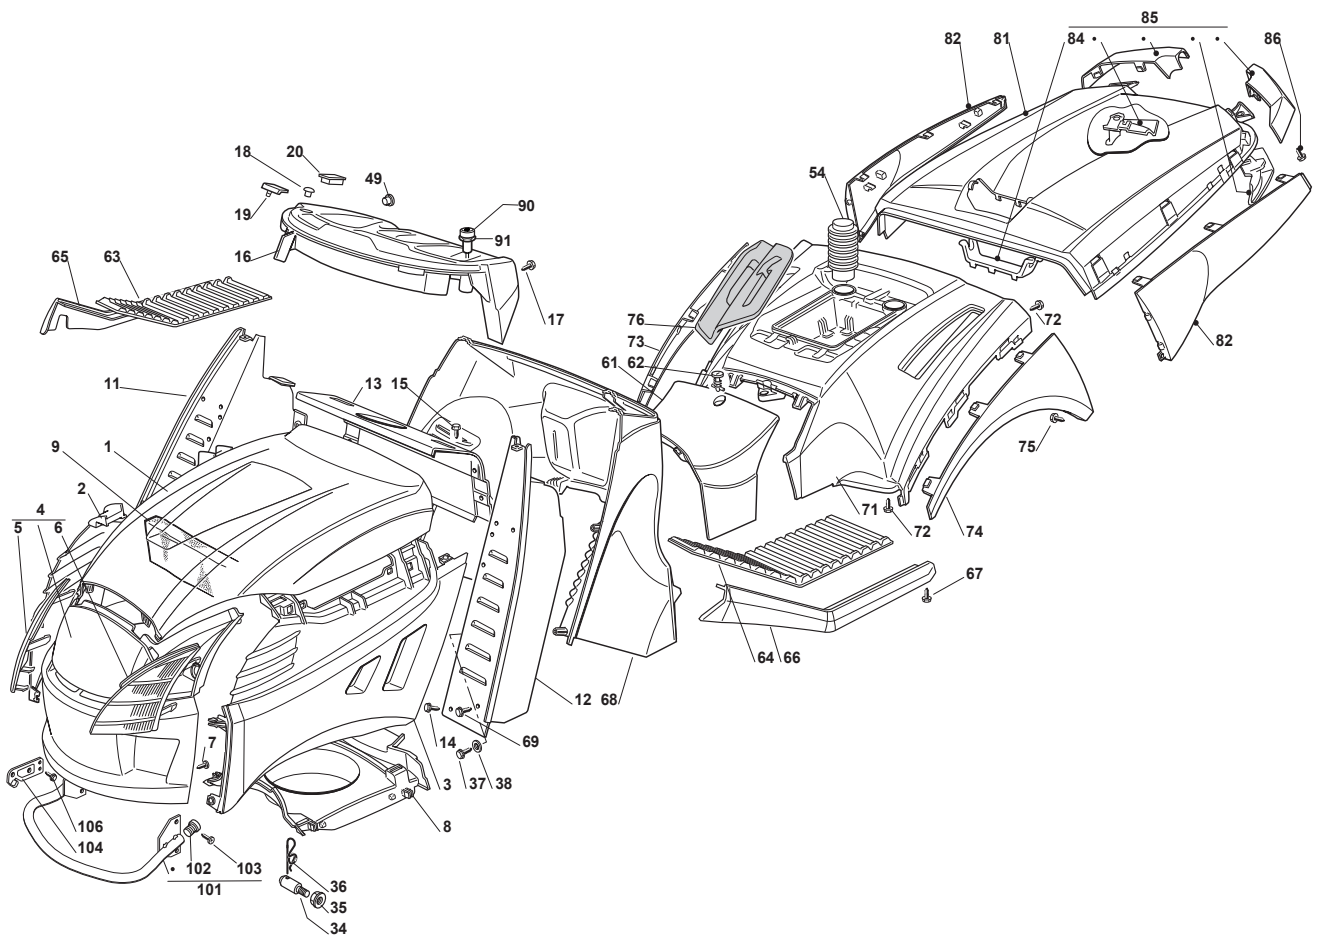

TX 122 HYDRO

Ride-on 102-122 cm Body

Issue 13 - 2016

Fig.	Q.ty	Part No	Description	Notes
90	1	325605003/0	Button	
91	1	325256250/0	Screwed Ring	
101	1	382869019/0	Muffler Protection	
102	2	118737857/0	Cap	
103	4	112734995/0	Screw	
104	2	325547109/2	Plate	
106	4	112731580/0	Screw