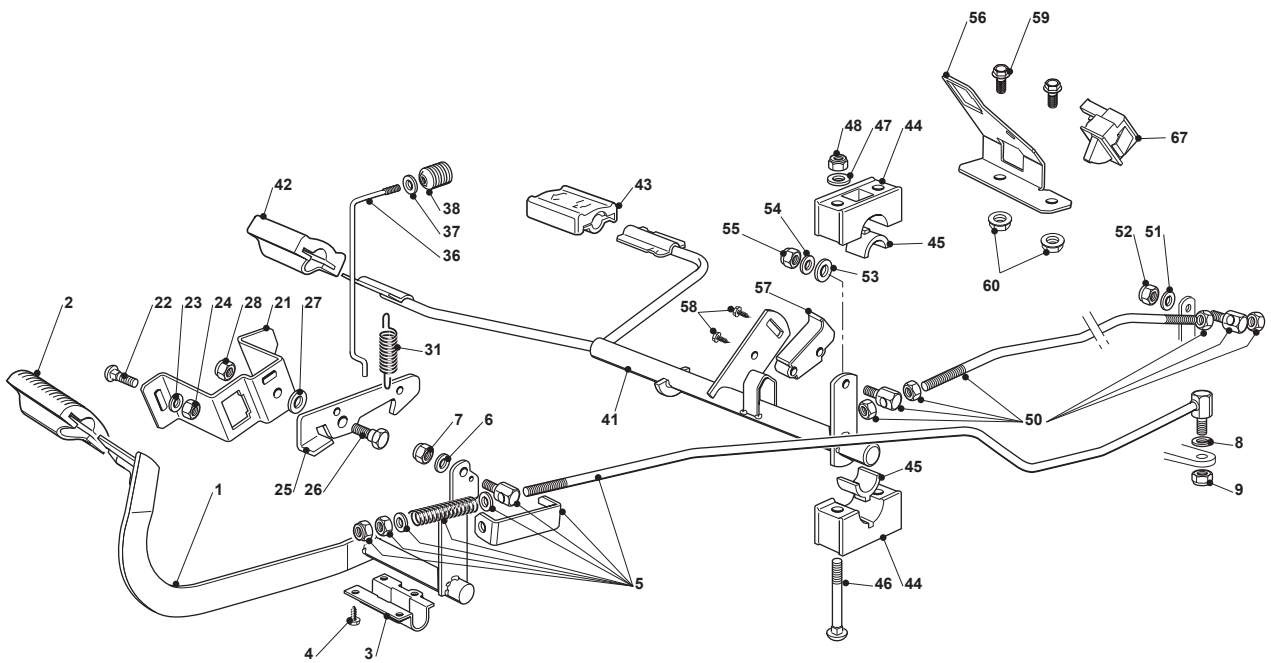

# TX 122 HYDRO

Ride-on 102-122 cm Steering 15"

Issue 13 - 2016

Fig.	Q.ty	Part No	Description	Notes
66	1	122167840/0	Spacer	
67	1	112691200/0	Screw	
68	1	112293201/0	Nut	

Fig.	Q.ty	Part No	Description	Notes
61	1	382394853/OLC	Switch Ass.Y	
1	1	382500011/2	Pedal	
2	1	325110416/0	Clamp Cover	
3	1	325547081/2	Plate	
4	4	112731601/0	Screw	
5	1	382000582/0	Rod	
6	1	112521350/0	Washer	
7	1	112155000/0	Nut	
8	2	112521360/0	Washer	
9	1	112155000/0	Nut	
21	1	325785143/1	Support	
22	2	112815210/0	Screw	
23	1	112523040/0	Washer	
24	2	112154510/0	Nut	
25	1	325253001/0	Hook	
26	1	122524970/2	Fulcrum Pin	
27	1	325670011/0	Antifriction Washer	
28	1	112155000/0	Nut	
31	1	125430213/0	Spring	
36	1	125033034/0	Rod	
37	1	125394509/1	Knob	
38	1	112523020/0	Washer	
41	1	382000391/1	Drive Pedal	
42	1	325110417/0	Clamp Cover Front	
43	1	325110418/0	Clamp Cover Rear	
44	4	325785354/0	Support	
45	4	325034003/0	Brass	
46	4	112815271/0	Screw	
47	4	112523040/0	Washer	
48	4	112154510/0	Nut	
50	1	382000579/0	Rod	
51	1	112523040/0	Washer	
52	1	112154510/0	Nut	
53	1	112521360/0	Washer	
54	1	112523040/0	Washer	
55	1	112154510/0	Nut	
56	1	325785481/0	Micro Switch Bracket	
57	1	325060034/1	Cam	
58	1	112735404/0	Screw	
59	2	112793102/0	Screw	
60	2	112293201/0	Nut	
62	1	119410609/1LC	Micro Switch	
63	2	112735602/0	Screw	
64	2	112581100/0	Grower	
65	2	112290791/0	Nut	
66	2	112735110/0	Screw	
67	1	119410614/0	Microswitch	