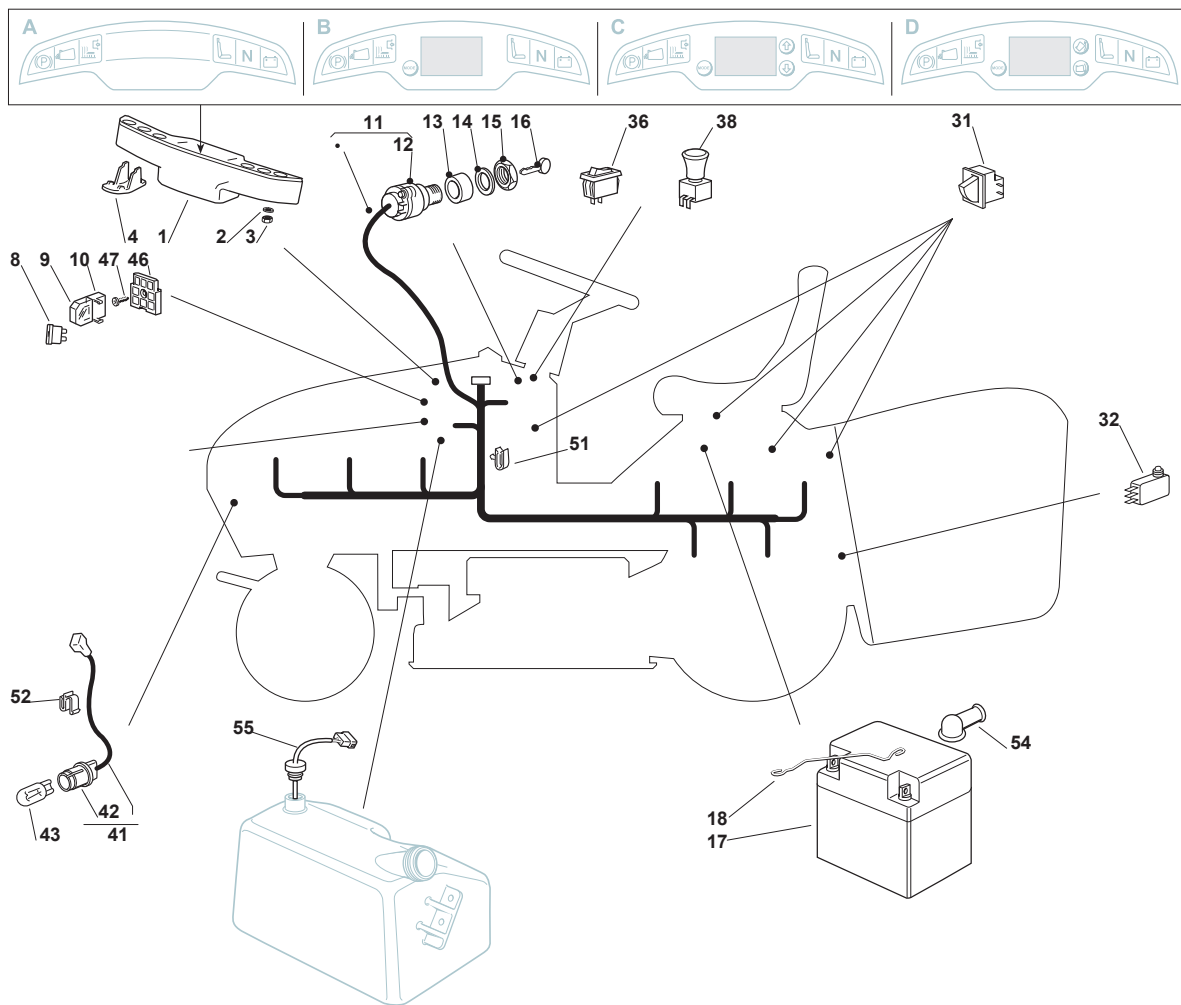

Fig.	Q.ty	Part No	Description	Notes
1	1	382547051/0	Plate	
2	2	182774225/1	Clamp	
3	6	112793102/0	Screw	
4	6	112523060/0	Washer	
5	6	112293201/0	Nut	
11	1	325774417/0	Clamp	
12	1	325755031/0	Clamp	
13	1	125510080/0	Pin	
14	1	112292102/0	Nut	
15	1	112735122/0	Screw	
16	1	127430579/0	Clutch Spring	
21	1	125600041/0	Grassc.Full Micro Protection Tcj-F	
22	1	125600042/0	Grasscatcher Micro Prot Cover	
23	1	125318124/0	Full Grassc. Microswtich Cover	
24	1	112400030/0	Pin	
25	1	112728510/0	Screw	
26	1	325785272/0	Micro Protection	
27	1	125600048/0	Micro Protection Cover	
28	2	112728450/0	Screw	
71	1	382800123/1	Upper Frame	
72	1	382800089/1	Front Frame	
73	2	325650117/0	Stiffening	
74	2	118566111/0	Cap	
75	1	382650043/0	Lower Stiffening	
76	1	325547131/0	Plate	
77	6	112815210/0	Screw	
79	2	112521330/0	Washer	
80	2	112154510/0	Nut	
86	1	182105948/0	Grasscatcher	
87	1	125869029/1	Grasscatcher Lifting Tube	
88	1	125394508/0	Knob	
89	1	112788800/0	Screw	
90	1	112157000/0	Nut	
99	1	382180110/0	Outfit, Screws	