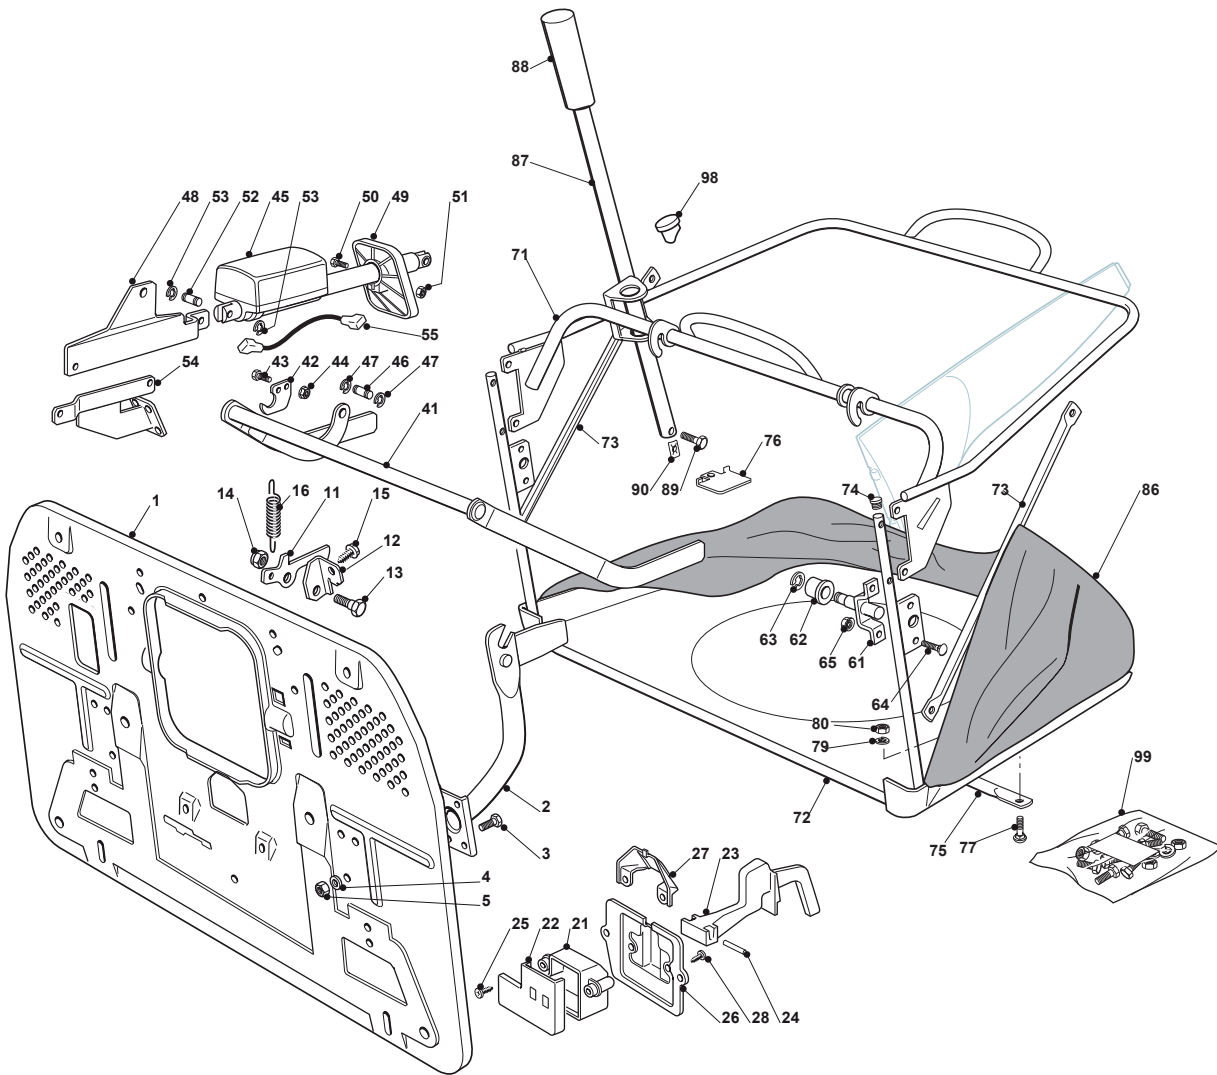

TX 122 HYDRO

Ride-on 102-122 cm Grass-Catcher with Electrical Lifting

Issue 13 - 2016

Fig.	Q.ty	Part No	Description	Notes
89	1	112788800/0	Screw	
90	1	112157000/0	Nut	
98	1	325120232/0	Cap	
99	1	382180111/0	Outfit, Screws