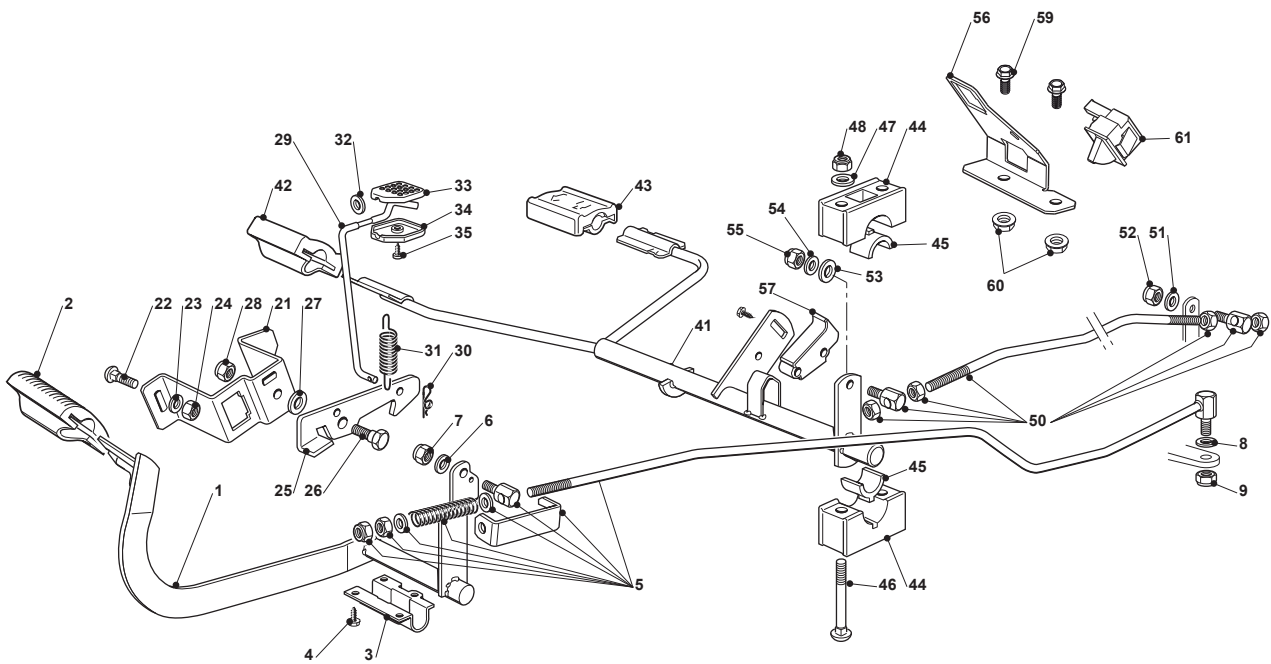

# TX 122 HYDRO

Ride-on 102-122 cm Steering 15"

Issue 13 - 2016

Fig.	Q.ty	Part No	Description	Notes
66	1	122167840/0	Spacer	
67	1	112691200/0	Screw	
68	1	112293201/0	Nut	

Fig.	Q.ty	Part No	Description	Notes
61	1	382394853/OLC	Switch Ass.Y	
1	1	382500011/2	Pedal	
2	1	325110416/0	Clamp Cover	
3	1	325547081/2	Plate	
4	4	112731601/0	Screw	
5	1	382000582/0	Rod	
6	1	112521350/0	Washer	
7	1	112155000/0	Nut	
8	2	112521360/0	Washer	
9	1	112155000/0	Nut	
21	1	325785143/1	Support	
22	2	112815210/0	Screw	
23	1	112523040/0	Washer	
24	2	112154510/0	Nut	
25	1	325253001/0	Hook	
26	1	122524970/2	Fulcrum Pin	
27	1	325670011/0	Antifriction Washer	
28	1	112155000/0	Nut	
31	1	125430213/0	Spring	
36	1	125033034/0	Rod	
37	1	125394509/1	Knob	
38	1	112523020/0	Washer	
41	1	382000391/1	Drive Pedal	
42	1	325110417/0	Clamp Cover Front	
43	1	325110418/0	Clamp Cover Rear	
44	4	325785354/0	Support	
45	4	325034003/0	Brass	
46	4	112815271/0	Screw	
47	4	112523040/0	Washer	
48	4	112154510/0	Nut	
50	1	382000579/0	Rod	
51	1	112523040/0	Washer	
52	1	112154510/0	Nut	
53	1	112521360/0	Washer	
54	1	112523040/0	Washer	
55	1	112154510/0	Nut	
56	1	325785481/0	Micro Switch Bracket	
57	1	325060034/1	Cam	
58	1	112735404/0	Screw	
59	2	112793102/0	Screw	
60	2	112293201/0	Nut	
62	1	119410609/1LC	Micro Switch	
63	2	112735602/0	Screw	
64	2	112581100/0	Grower	
65	2	112290791/0	Nut	
66	2	112735110/0	Screw	
67	1	119410614/0	Microswitch	