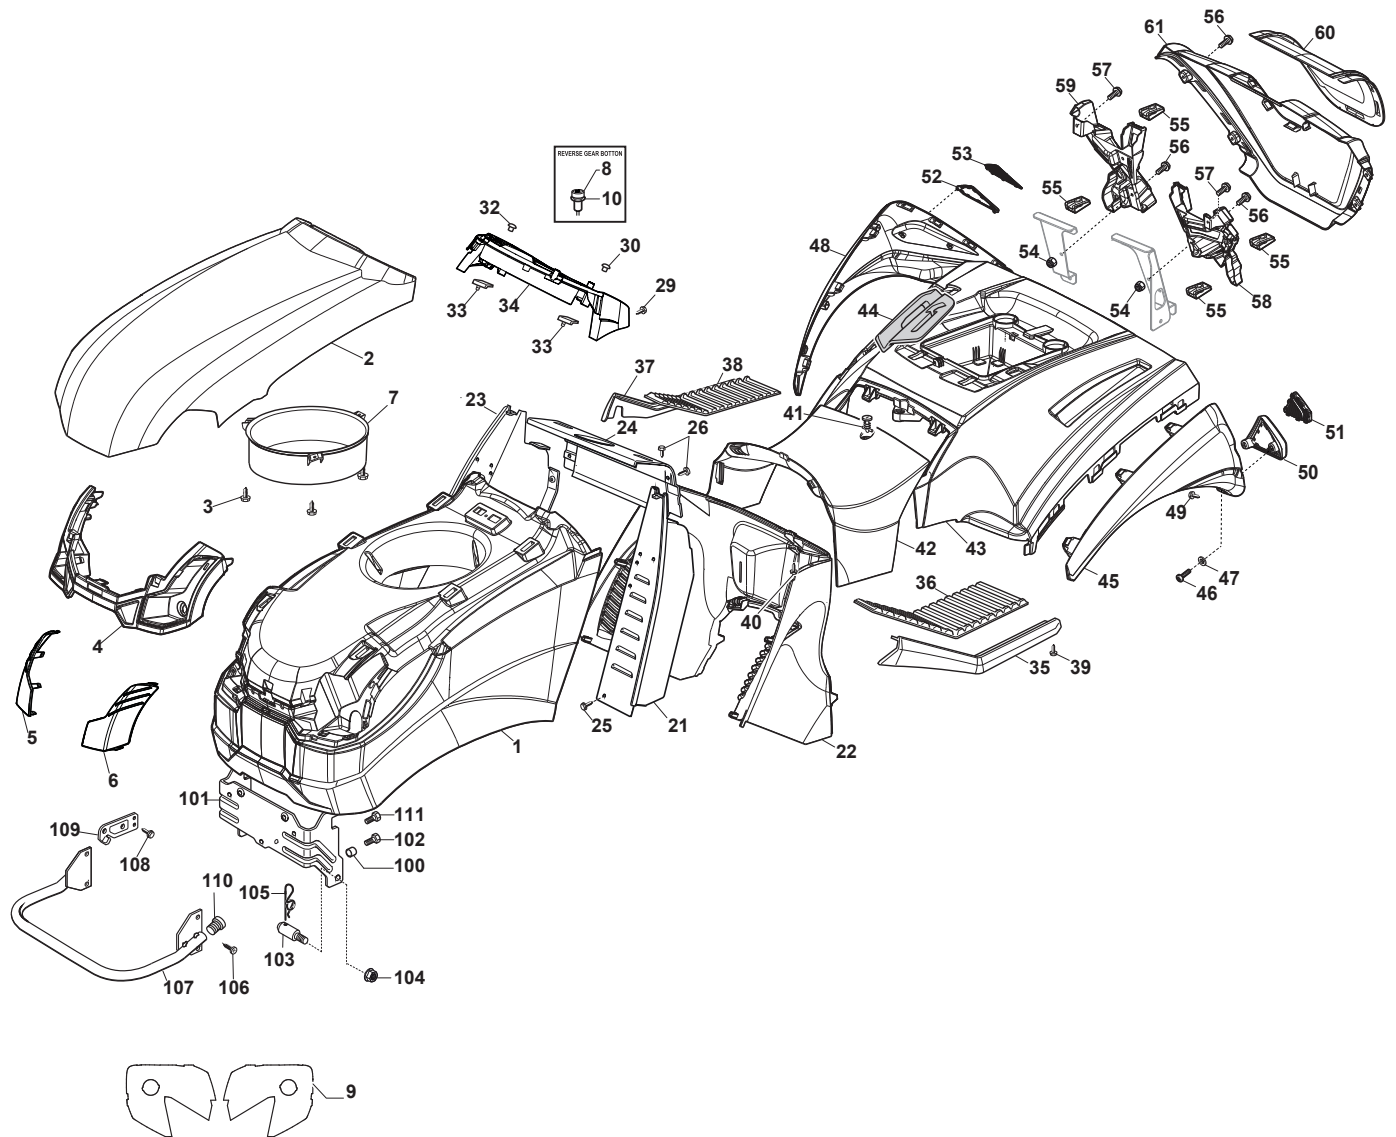

TY 108 HYDRO SD

Ride-on TC SD 108-118 cm Body with single-cylinder engine

Issue 12 - 2017

Fig.	Q.ty	Part No	Description	Notes
60	1	325207279/0	Rear Cover, Dark Red	
61	1	325110490/0	Rear Cover, Dark Red	
100	5	122170600/0	Spacer	
101	1	325774301/2	Engine Hood Support	
102	5	112735406/0	Screw	
103	2	125510079/1	Pin	
104	2	112154220/0	Nut	
105	2	124487998/0	Cotter Pin	
106	4	112734995/0	Screw	
107	1	382869025/0	Muffler Protection	
108	4	112731580/0	Screw	
109	2	325547159/1	Plate	
110	2	118737860/0	Cap	
111	4	112735404/0	Screw