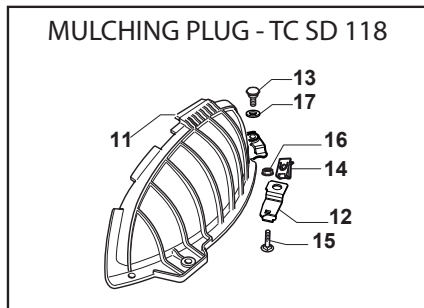

TY 108 HYDRO SD

Ride-on TC SD 108-118 cm Optionals On Request

Issue 12 - 2017

Fig.	Q.ty	Part No	Description	Notes
1	1	182180090/0	Battery Charger 12V 1A - CE Plug	CE Plug
1	1	182180091/0	Battery Charger 12V 1A - UK Plug	UK Plug
11	1	325140107/0	Deflector	
12	2	325785473/0	Pin	
13	2	125580040/0	Stake	
14	2	118737221/0	Plate	
15	2	112815205/0	Screw	
16	2	112292102/0	Nut	
17	2	112604899/0	Crown Fastener