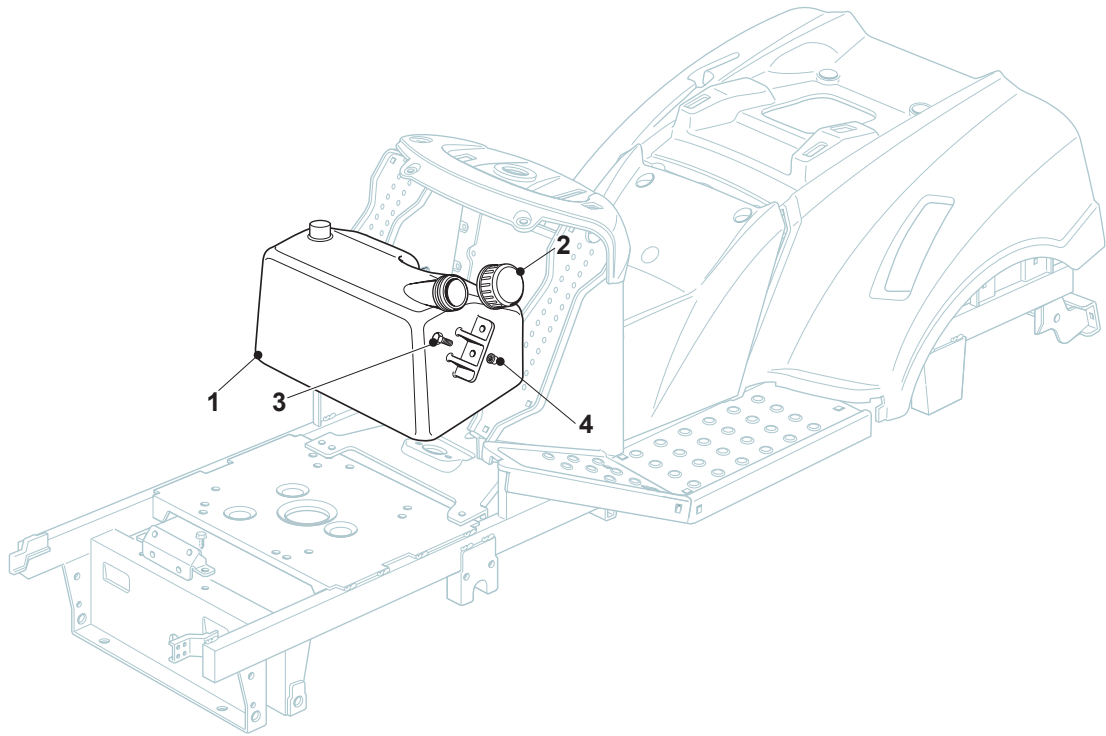

TY 108 HYDRO SD

Ride-on TC SD 108-118 cm **Front Fuel Tank - 7Lt**

Issue 12 - 2017

Fig.	Q.ty	Part No	Description	Notes
1	1	125735110/3	Tank	
2	1	125795000/1	Fuel Cap	
3	2	112788910/0	Screw	
4	2	112500092/0	Rivet