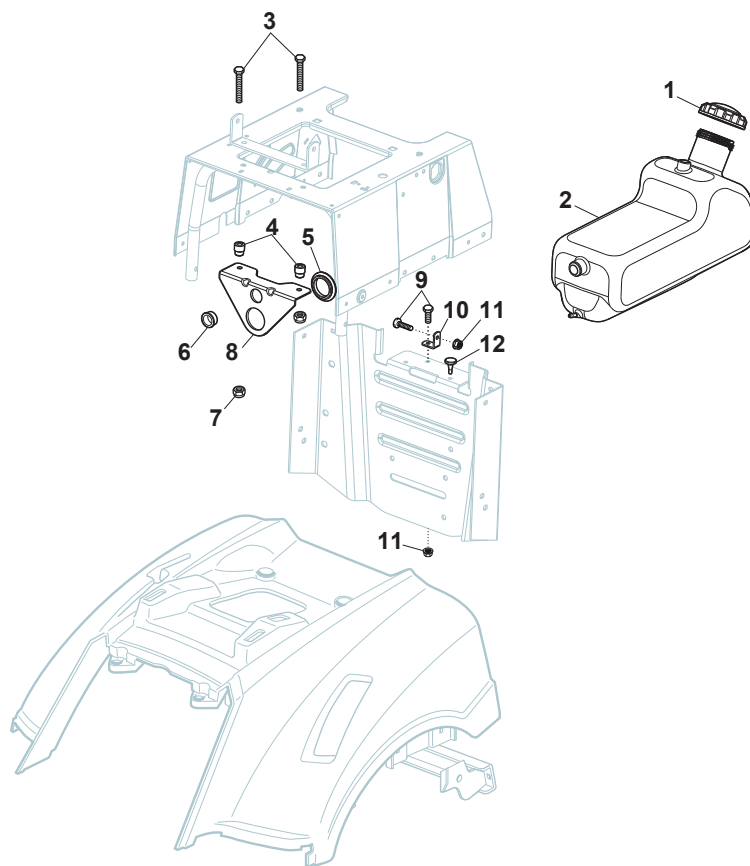

TY 108 HYDRO SD

Ride-on TC SD 108-118 cm **Rear Fuel Tank - 15Lt**

Issue 12 - 2017

Fig.	Q.ty	Part No	Description	Notes
1	1	137793050/0	Fuel Cap	
2	1	325735129/0	Tank	
3	2	112691115/0	Screw	
4	2	125160030/2	Left Spacer	
5	1	325260012/0	Grommet	
6	1	325038022/0	Bushing	
7	2	112155000/0	Nut	
8	1	325774685/0	Rear Fuel Tank Support Bracket	
9	1	112791213/1	Screw	
10	1	325547427/0	Bracket	
11	2	112292102/0	Nut	
12	2	127275000/0	Grommet