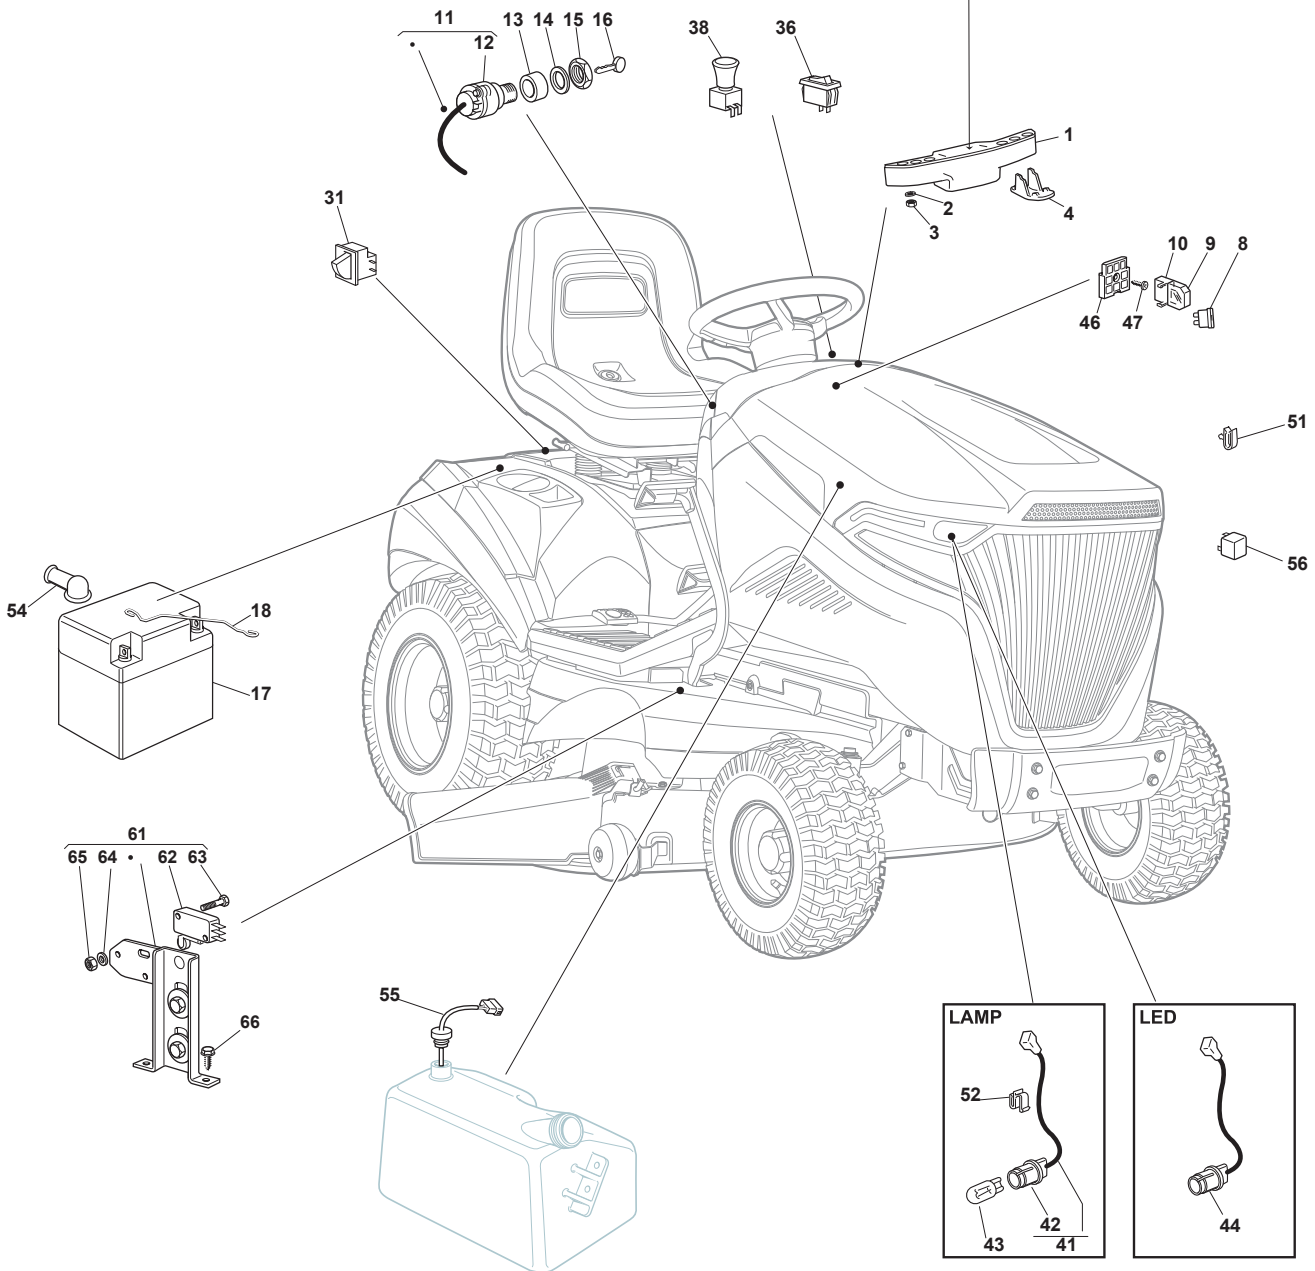

# TY 108 HYDRO SD

Ride-on TC SD 108-118 cm Guards

Issue 12 - 2017

Fig.	Q.ty	Part No	Description	Notes
1	1	325060187/0	Right Housing	
2	1	325060188/0	Left Housing	
3	5	112815210/0	Screw	
4	1	325060185/0	Right Housing	
5	1	325060186/0	Left Housing	
6	2	325774267/0	Clamp	
7	2	325774423/0	Clamp	
8	1	325774425/0	Clamp	
9	1	325774421/0	Clamp	
10	2	112154330/0	Nut	
11	2	112788910/0	Screw	
12	2	325160039/0	Spacer	
13	2	112734995/0	Screw	
14	2	112815255/0	Cup Square Bolt M6X20	
15	11	112521330/0	Washer	
16	4	112154510/0	Nut	
17	5	125943014/0	Screw	
18	4	325670008/1	Washer	
19	4	112604899/0	Crown Fastener	
20	2	112729601/1	Screw	
21	1	114368431/0	Safety Label	