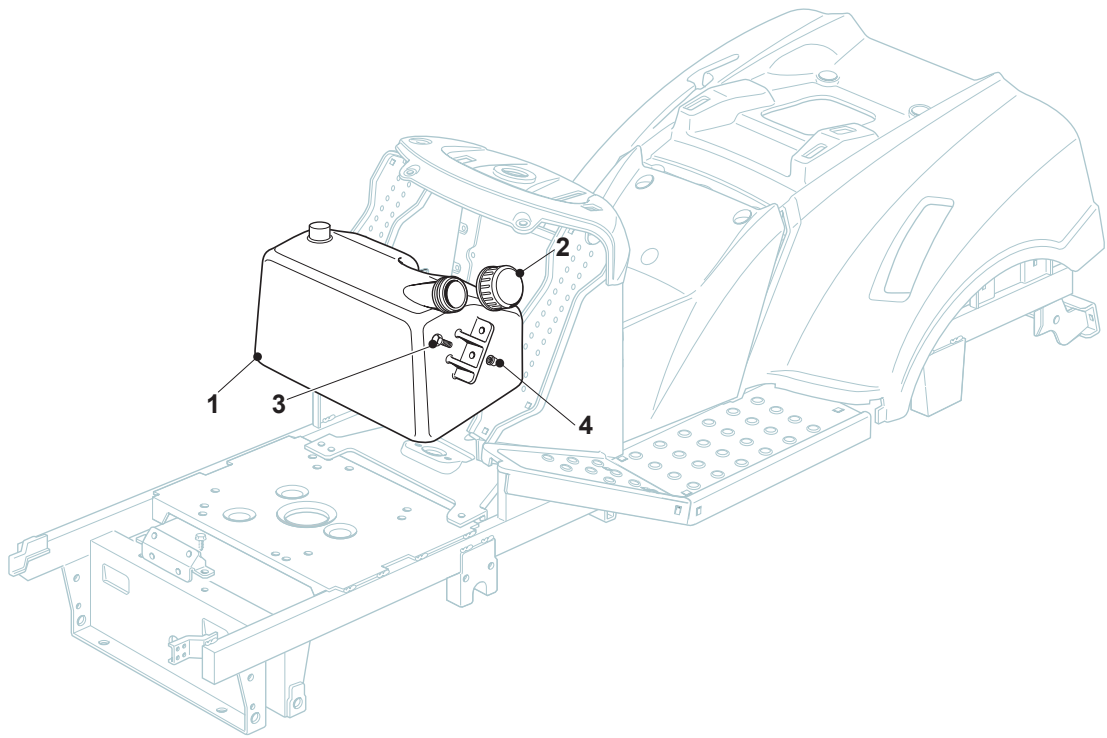

TY 108 HYDRO SD

Ride-on TC SD 108-118 cm Front Fuel Tank - 8Lt with TNS Bonnet

Issue 12 - 2017

Fig.	Q.ty	Part No	Description	Notes
1	1	325735131/0	Tank	
2	1	1134-5532-01	Fuel Tank Cap	
3	2	112788910/0	Screw	
4	2	112500092/0	Rivet