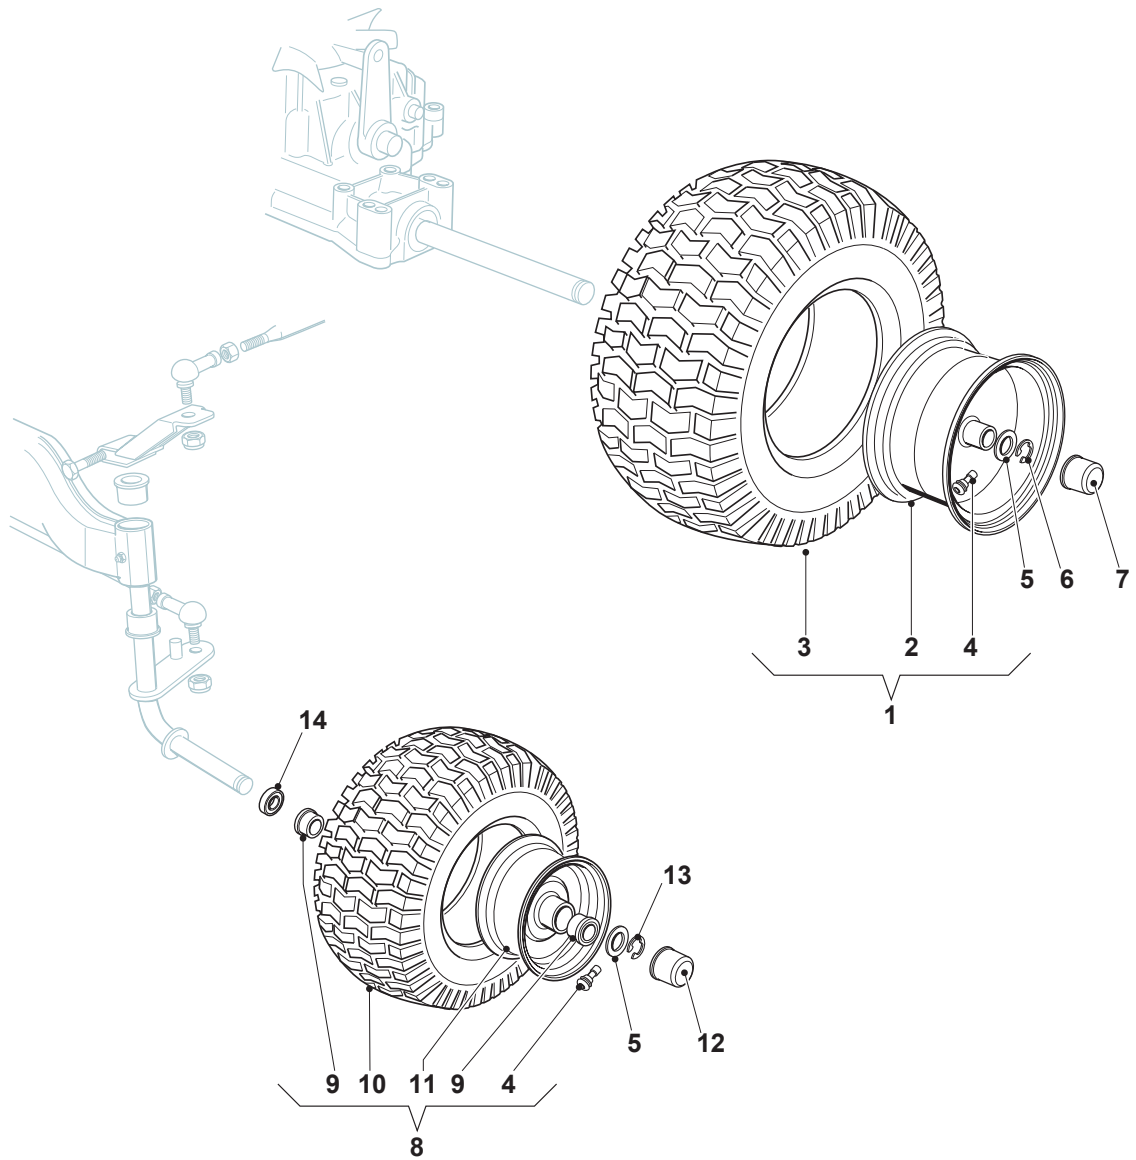

TY 108 HYDRO SD

Ride-on TC SD 108-118 cm **Wheels**

Issue 12 - 2017

Fig.	Q.ty	Part No	Description	Notes
1	2	382680045/0	Rear Wheel	
2	2	182000602/0	Rimm	
3	2	125590017/0	Tyre	
4	4	125950000/0	Valve	
5	8	125670005/2	Washer	
6	8	112001010/0	Benzing Ring	
7	2	322110233/0	Hub Cover	Standard Black Cover
8	2	382680041/0	Front Wheel	15" inch
8	2	382680043/0	Front Wheel	16" inch
9	2	125122200/2	Bearing	
10	2	125590019/0	Tyre	15" inch
10	2	125590016/0	Tyre	16" inch
11	2	182000598/0	Rimm	15" inch
11	2	182000600/0	Rimm	16" inch
12	2	122110230/0	Hub Cover	Standard Black
13	2	112001000/0	Benzing Ring	
14	2	125160094/0	Bearing	Only for Wheels 16"-20"