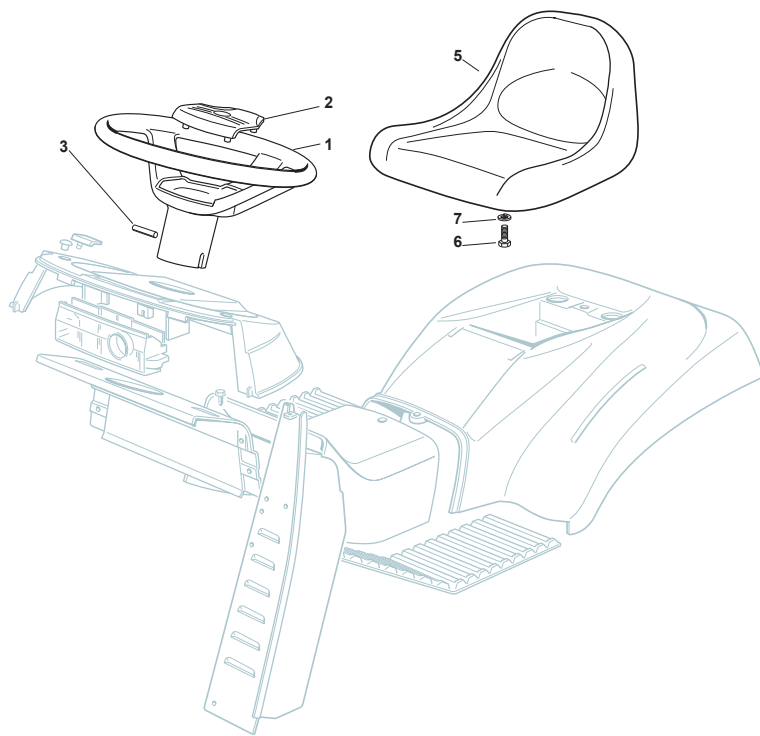

TY 108 HYDRO SD

Ride-on TC SD 108-118 cm Seat & Steering Wheel

Issue 12 - 2017

Fig.	Q.ty	Part No	Description	Notes
1	1	125961217/1	Coated Steering Wheel Black	
2	1	325580500/0	Cap	
3	1	112620250/0	Pin	
5	1	125722468/0	Seat	
6	4	112793102/0	Screw	
7	4	112583500/0	Grower