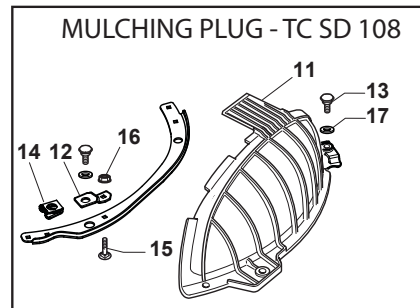

TY 108 HYDRO SD

Ride-on TC SD 108-118 cm Optionals On Request

Issue 12 - 2017

Fig.	Q.ty	Part No	Description	Notes
1	1	182180090/0	Battery Charger 12V 1A - CE Plug	CE Plug
1	1	182180091/0	Battery Charger 12V 1A - UK Plug	UK Plug
11	1	325140107/0	Deflector	
12	2	325785473/0	Pin	
13	2	125580040/0	Stake	
14	2	118737221/0	Plate	
15	2	112815205/0	Screw	
16	2	112292102/0	Nut	
17	2	112604899/0	Crown Fastener