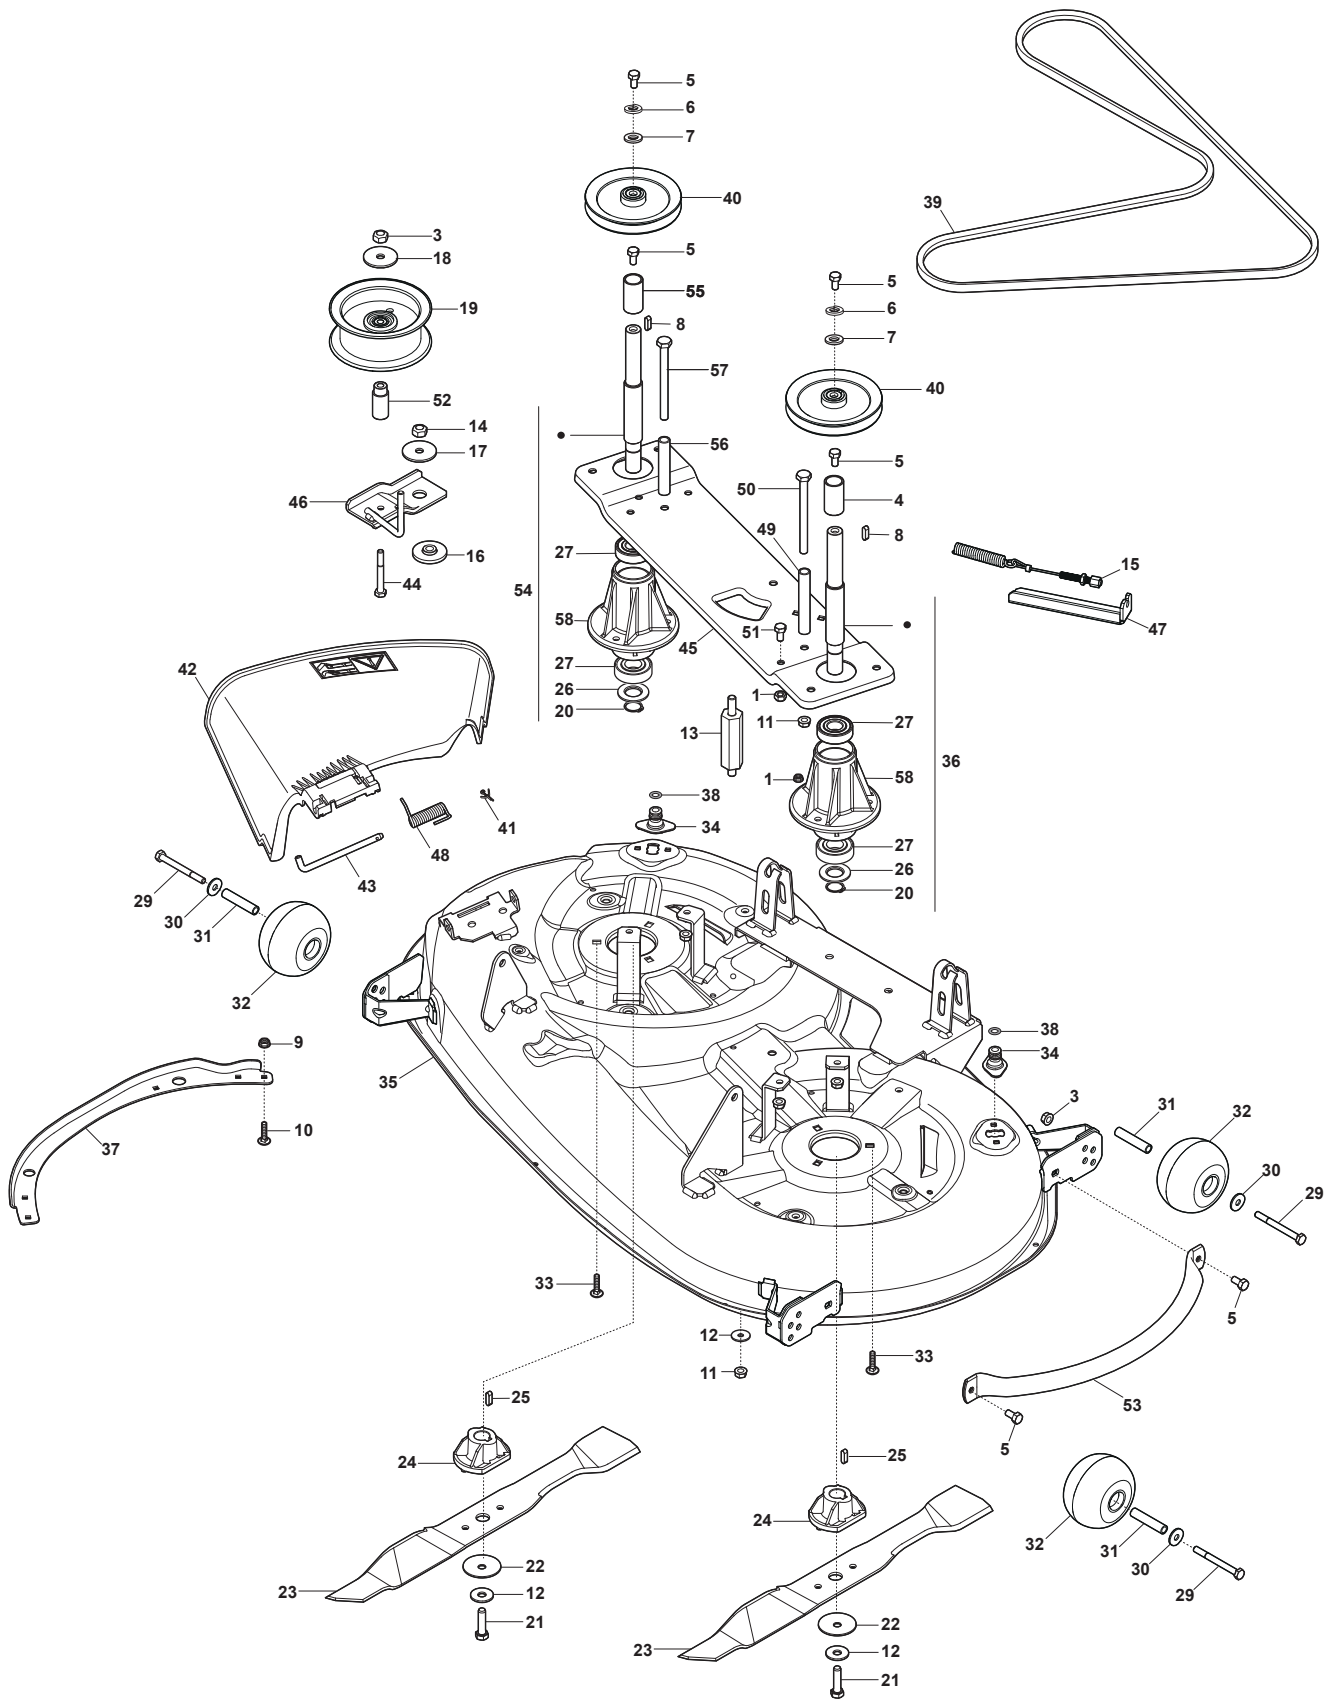

TY 108 HYDRO SD

Ride-on TC SD 108-118 cm Cutting Plate

Issue 12 - 2017

Fig.	Q.ty	Part No	Description	Notes
51	2	112818690/0	Screw	
52	1	125160095/0	Spacer	
53	1	382650049/0	Side Deck Reinforced	Grey
53	1	382650051/0	Side Deck Reinforced	Black
54	1	382207214/0	Main Blade Shaft	
55	1	125160098/0	Spacer	
56	1	125160097/0	Spacer	
57	1	112794980/0	Screw	
58	2	125207200/0	Blade Shaft Support