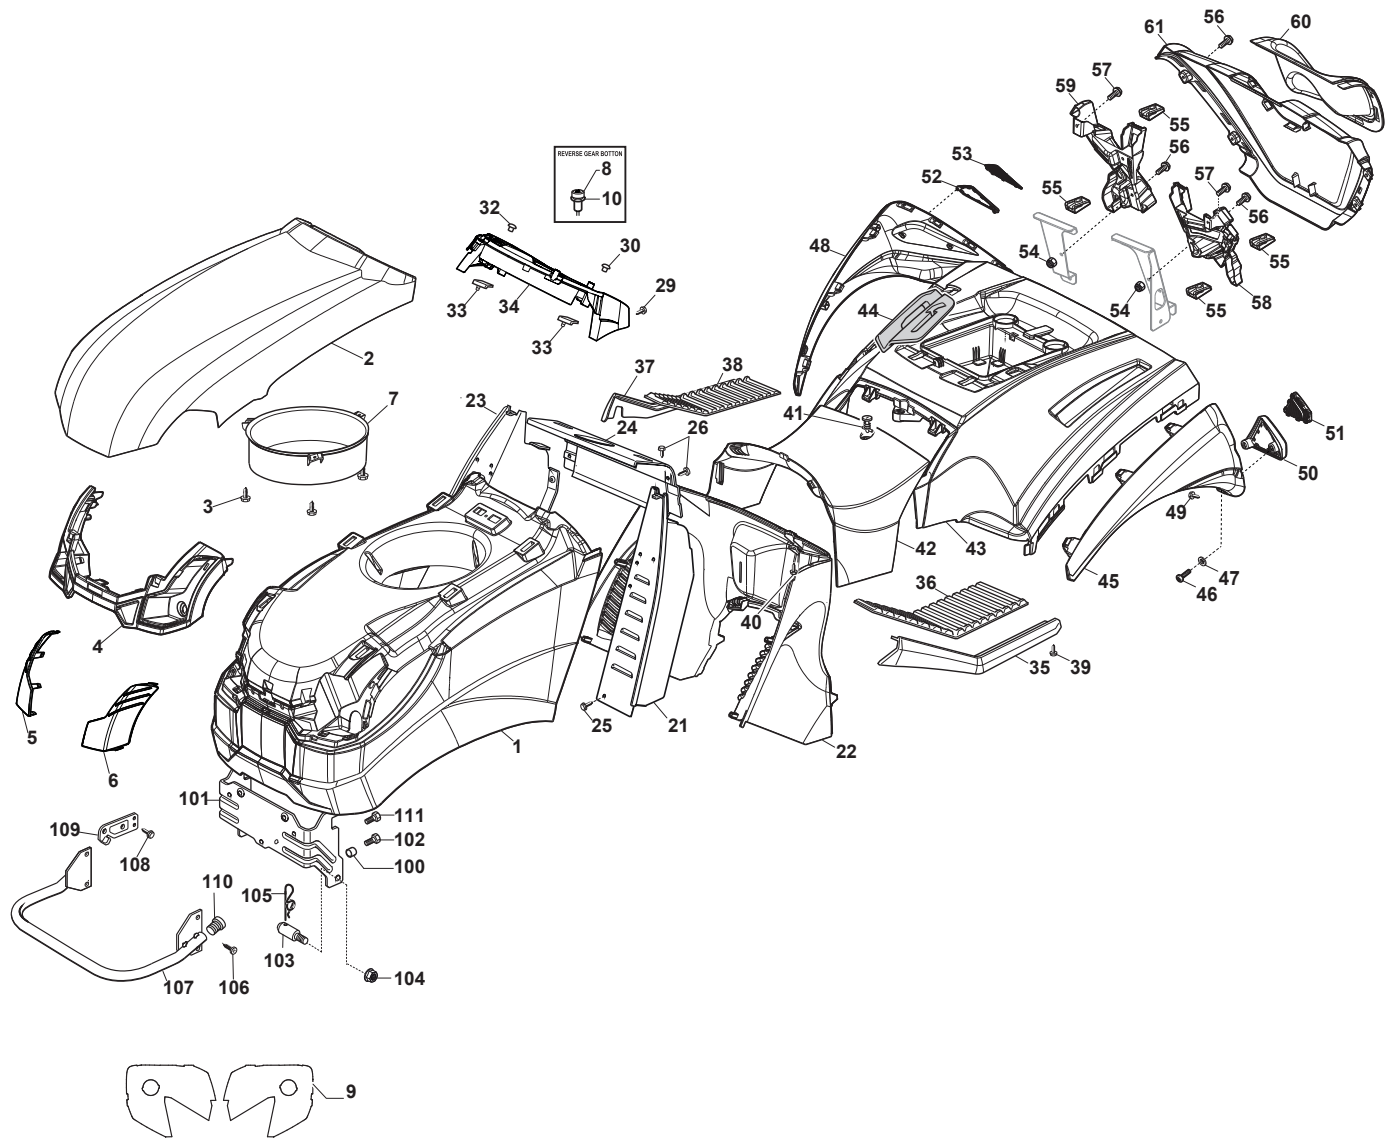

# TY 108 HYDRO SD

Ride-on TC SD 108-118 cm Body with single-cylinder engine

Issue 12 - 2017

Fig.	Q.ty	Part No	Description	Notes
60	1	325207279/0	Rear Cover, Dark Red	
61	1	325110490/0	Rear Cover, Dark Red	
100	5	122170600/0	Spacer	
101	1	325774301/2	Engine Hood Support	
102	5	112735406/0	Screw	
103	2	125510079/1	Pin	
104	2	112154220/0	Nut	
105	2	124487998/0	Cotter Pin	
106	4	112734995/0	Screw	
107	1	382869025/0	Muffler Protection	
108	4	112731580/0	Screw	
109	2	325547159/1	Plate	
110	2	118737860/0	Cap	
111	4	112735404/0	Screw	