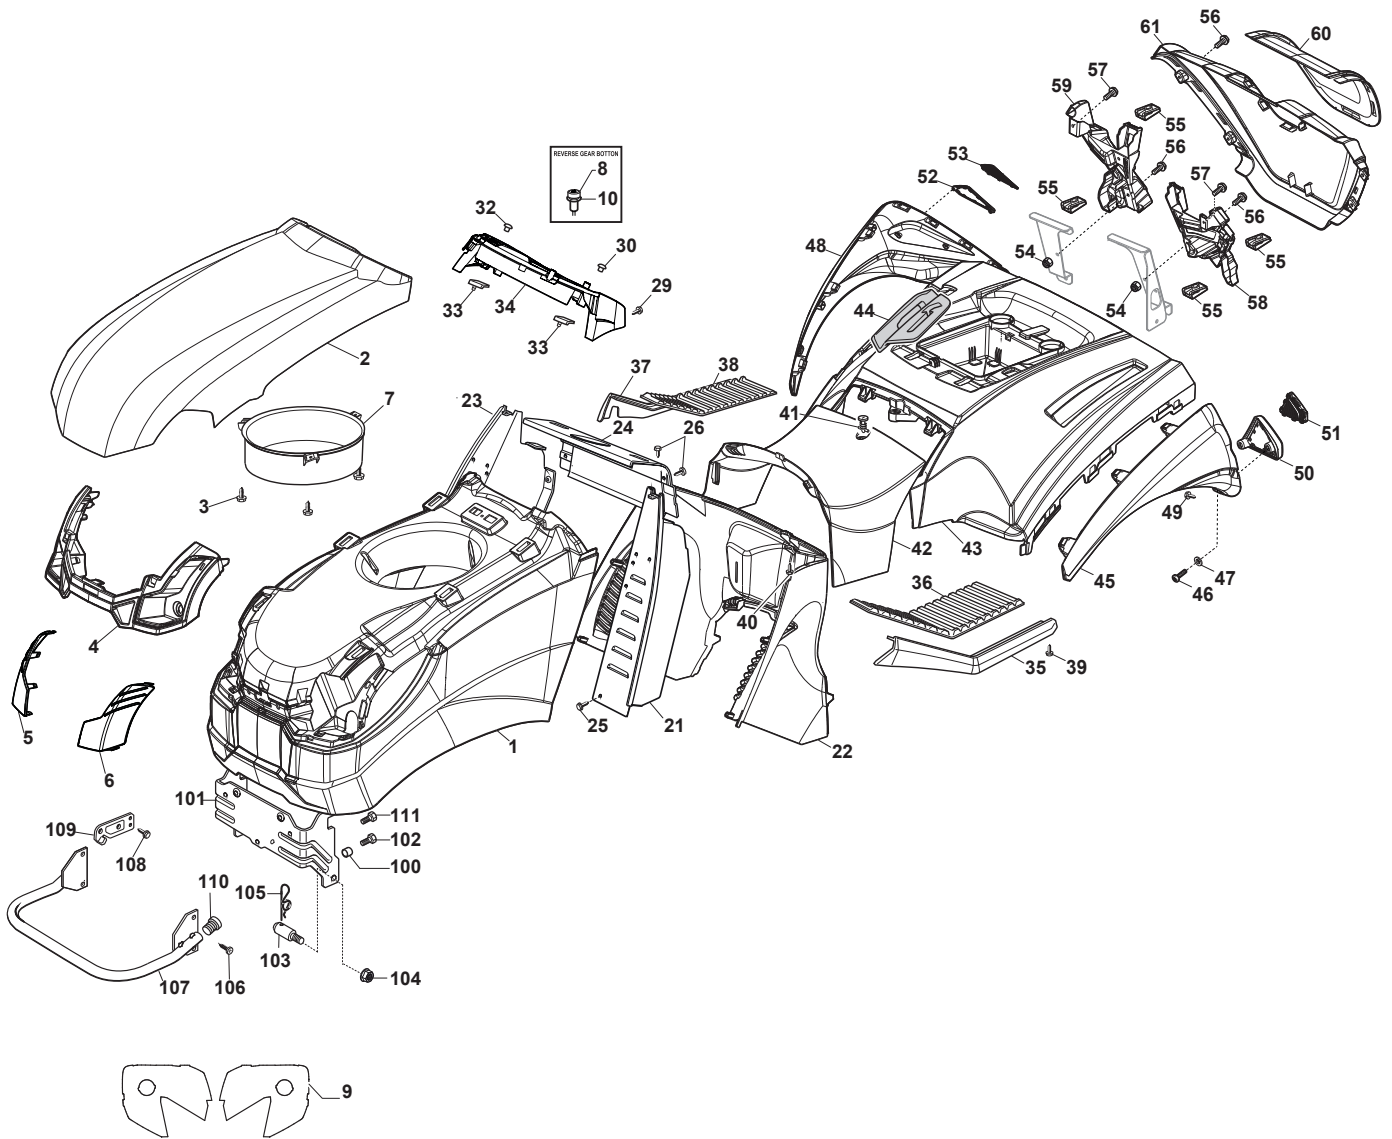

# TY 108 HYDRO SD

Ride-on TC SD 108-118 cm Chassis

Issue 12 - 2017

Fig.	Q.ty	Part No	Description	Notes
55	1	325430255/0	Spring	
56	2	125510119/0	Tie Rod	
57	2	124487997/0	Cotter Pin	
58	2	112155000/0	Nut	
59	2	125510040/2	Pin	
60	2	112155000/0	Nut	
61	1	382650045/0	Chassis	
62	4	112792611/0	Screw	
63	2	112521330/0	Washer	
64	4	112292102/0	Nut	
65	2	112735654/0	Screw	
71	2	125430205/1	Spring	
73	2	125943001/1	Screw	
74	2	112154220/0	Nut	
75	2	112523070/0	Washer	
90	1	125430285/0	Spring	
92	1	112154330/0	Nut	
95	2	112154330/0	Nut	
96	4	112521320/0	Washer	
97	1	325755025/2	Bracket	
98	2	112789000/0	Screw	
99	2	9739-0531-22	Nut	

# TY 108 HYDRO SD

Ride-on TC SD 108-118 cm Body with single-cylinder engine

Issue 12 - 2017

Fig.	Q.ty	Part No	Description	Notes
60	1	325207279/0	Rear Cover, Dark Red	
61	1	325110490/0	Rear Cover, Dark Red	
100	5	122170600/0	Spacer	
101	1	325774301/2	Engine Hood Support	
102	5	112735406/0	Screw	
103	2	125510079/1	Pin	
104	2	112154220/0	Nut	
105	2	124487998/0	Cotter Pin	
106	4	112734995/0	Screw	
107	1	382869025/0	Muffler Protection	
108	4	112731580/0	Screw	
109	2	325547159/1	Plate	
110	2	118737860/0	Cap	
111	4	112735404/0	Screw	