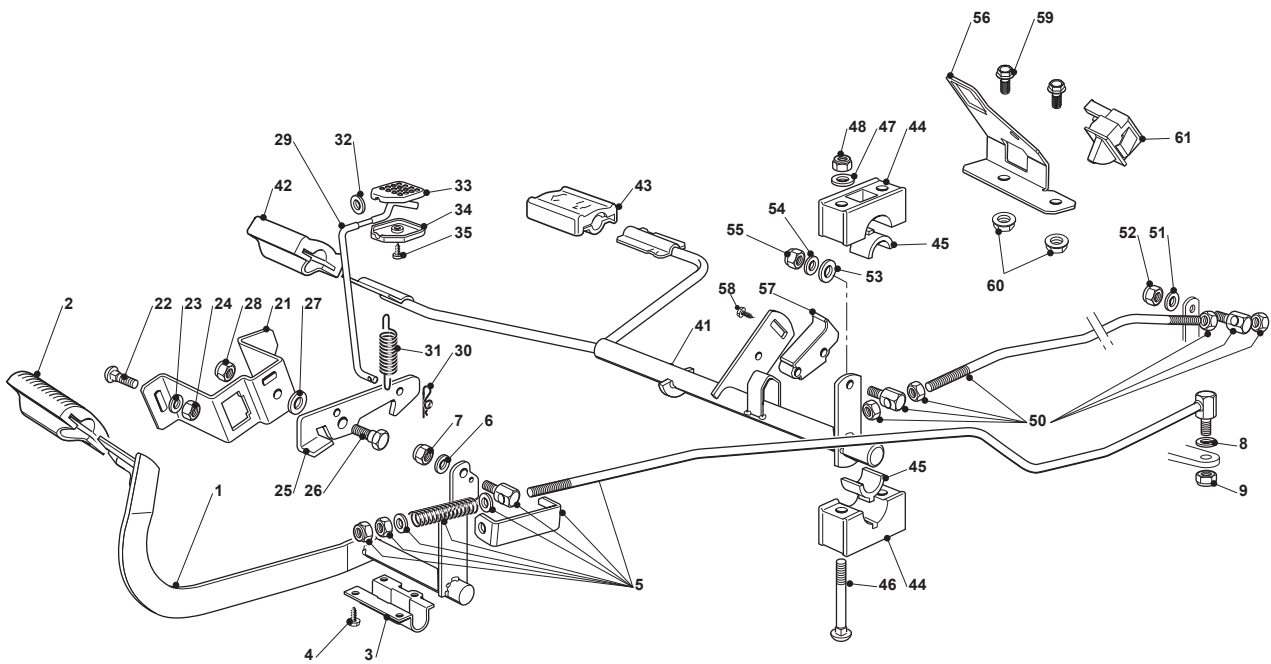

# TY 108 HYDRO SD

Ride-on TC SD 108-118 cm **Steering**

Issue 12 - 2017

Fig.	Q.ty	Part No	Description	Notes
66	1	122167840/0	Spacer	
67	1	112691200/0	Screw	
68	1	112154220/0	Nut	

Fig.	Q.ty	Part No	Description	Notes
1	1	382500011/2	Pedal	
2	1	325110416/0	Clamp Cover	
3	1	325547081/2	Plate	
4	4	112731601/0	Screw	
5	1	382000678/0	Brake Rod Assy	
6	2	112521350/0	Washer	
7	2	112155000/0	Nut	
8	2	112521360/0	Washer	
9	1	112155000/0	Nut	
21	1	325785143/1	Support	
22	2	112815210/0	Screw	
23	1	112523040/0	Washer	
24	2	112154510/0	Nut	
25	1	325253001/0	Hook	
26	1	122524970/3	Pin	
27	1	325670011/0	Antifriction Washer	
28	1	112155000/0	Nut	
31	1	125430213/0	Spring	
36	1	125033034/0	Rod	
37	1	125394509/1	Knob	
38	1	112523020/0	Washer	
41	1	382000391/1	Drive Pedal	
42	1	325110417/0	Clamp Cover Front	
43	1	325110418/0	Clamp Cover Rear	
44	4	325785354/0	Support	
45	4	325034003/0	Brass	
46	4	112815271/0	Screw	
47	4	112523040/0	Washer	
48	4	112154510/0	Nut	
50	1	382000680/0	Rod	
51	1	112523040/0	Washer	
52	1	112154510/0	Nut	
53	1	112521360/0	Washer	
54	1	112523040/0	Washer	
55	1	112154510/0	Nut	
56	1	325785481/0	Micro Switch Bracket	
57	1	325060034/1	Cam	
58	1	112735404/0	Screw	
59	2	112793102/0	Screw	
60	2	112154220/0	Nut	
67	1	119410614/0	Microswitch	