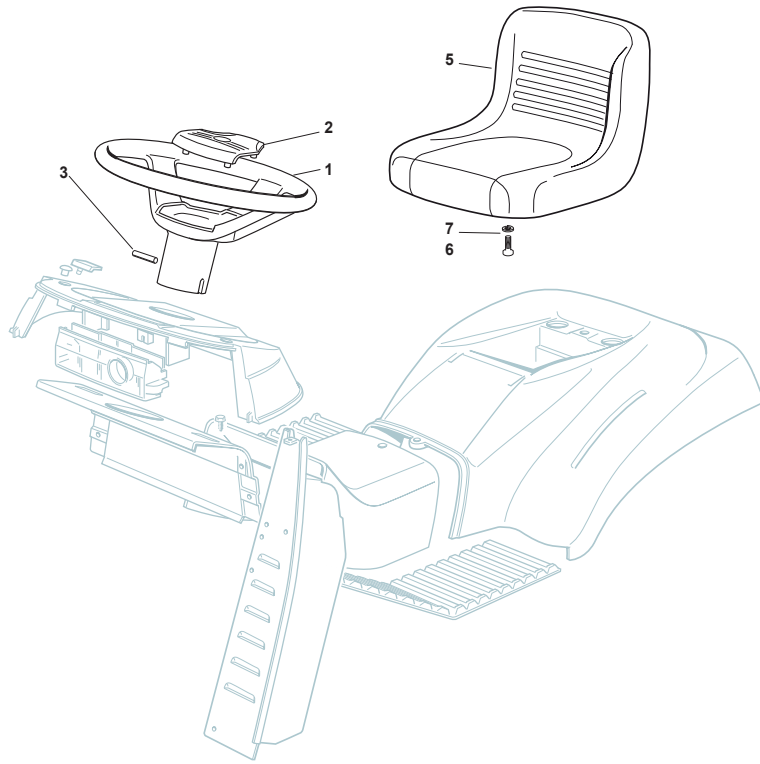

TY 108 HYDRO SD

Ride-on TC SD 108-118 cm Seat & Steering Wheel

Issue 12 - 2017

Fig.	Q.ty	Part No	Description	Notes
1	1	125961217/1	Coated Steering Wheel Black	
2	1	325580500/0	Cap	
3	1	112620250/0	Pin	
5	1	125722467/1	Seat	
6	4	112793102/0	Screw	
7	4	112583500/0	Grower