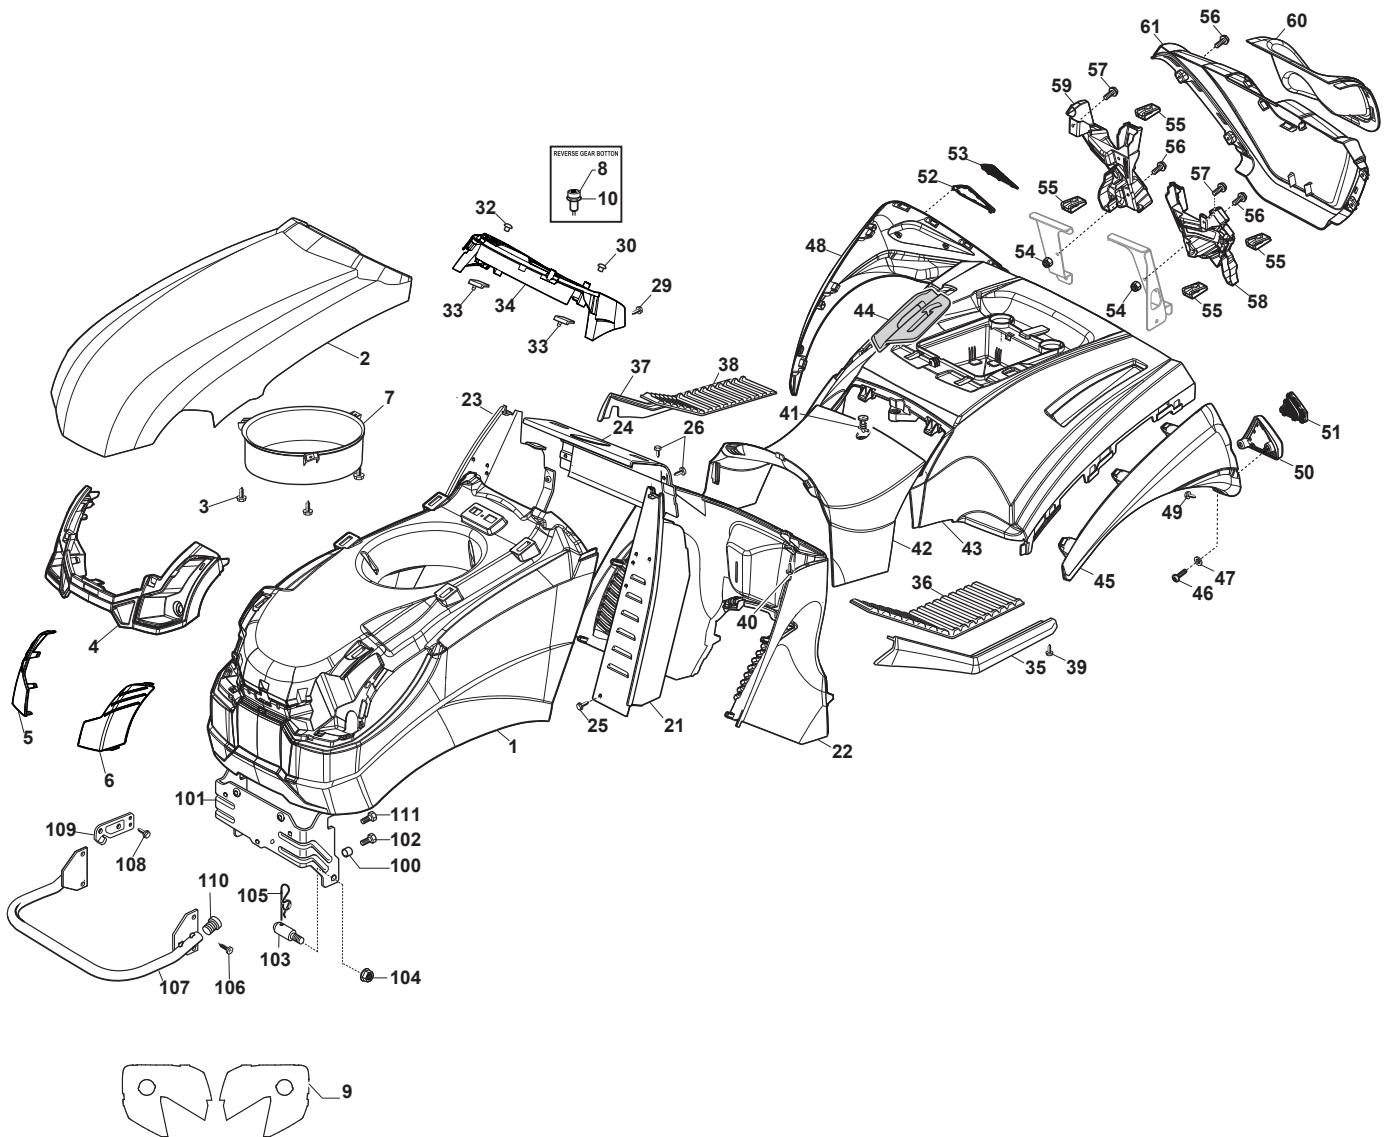

Fig.	Q.ty	Part No	Description	Notes
60	1	325207268/0	Rear Cover Black	
61	1	325110490/0	Rear Cover, Red	
100	5	122170600/0	Spacer	
101	1	325774301/2	Engine Hood Support	
102	5	112735406/0	Screw	
103	2	125510079/1	Pin	
104	2	112154220/0	Nut	
105	2	124487998/0	Cotter Pin	
106	4	112734995/0	Screw	
107	1	382869025/0	Muffler Protection	
108	4	112731580/0	Screw	
109	2	325547159/1	Plate	
110	2	118737860/0	Cap	
111	4	112735404/0	Screw