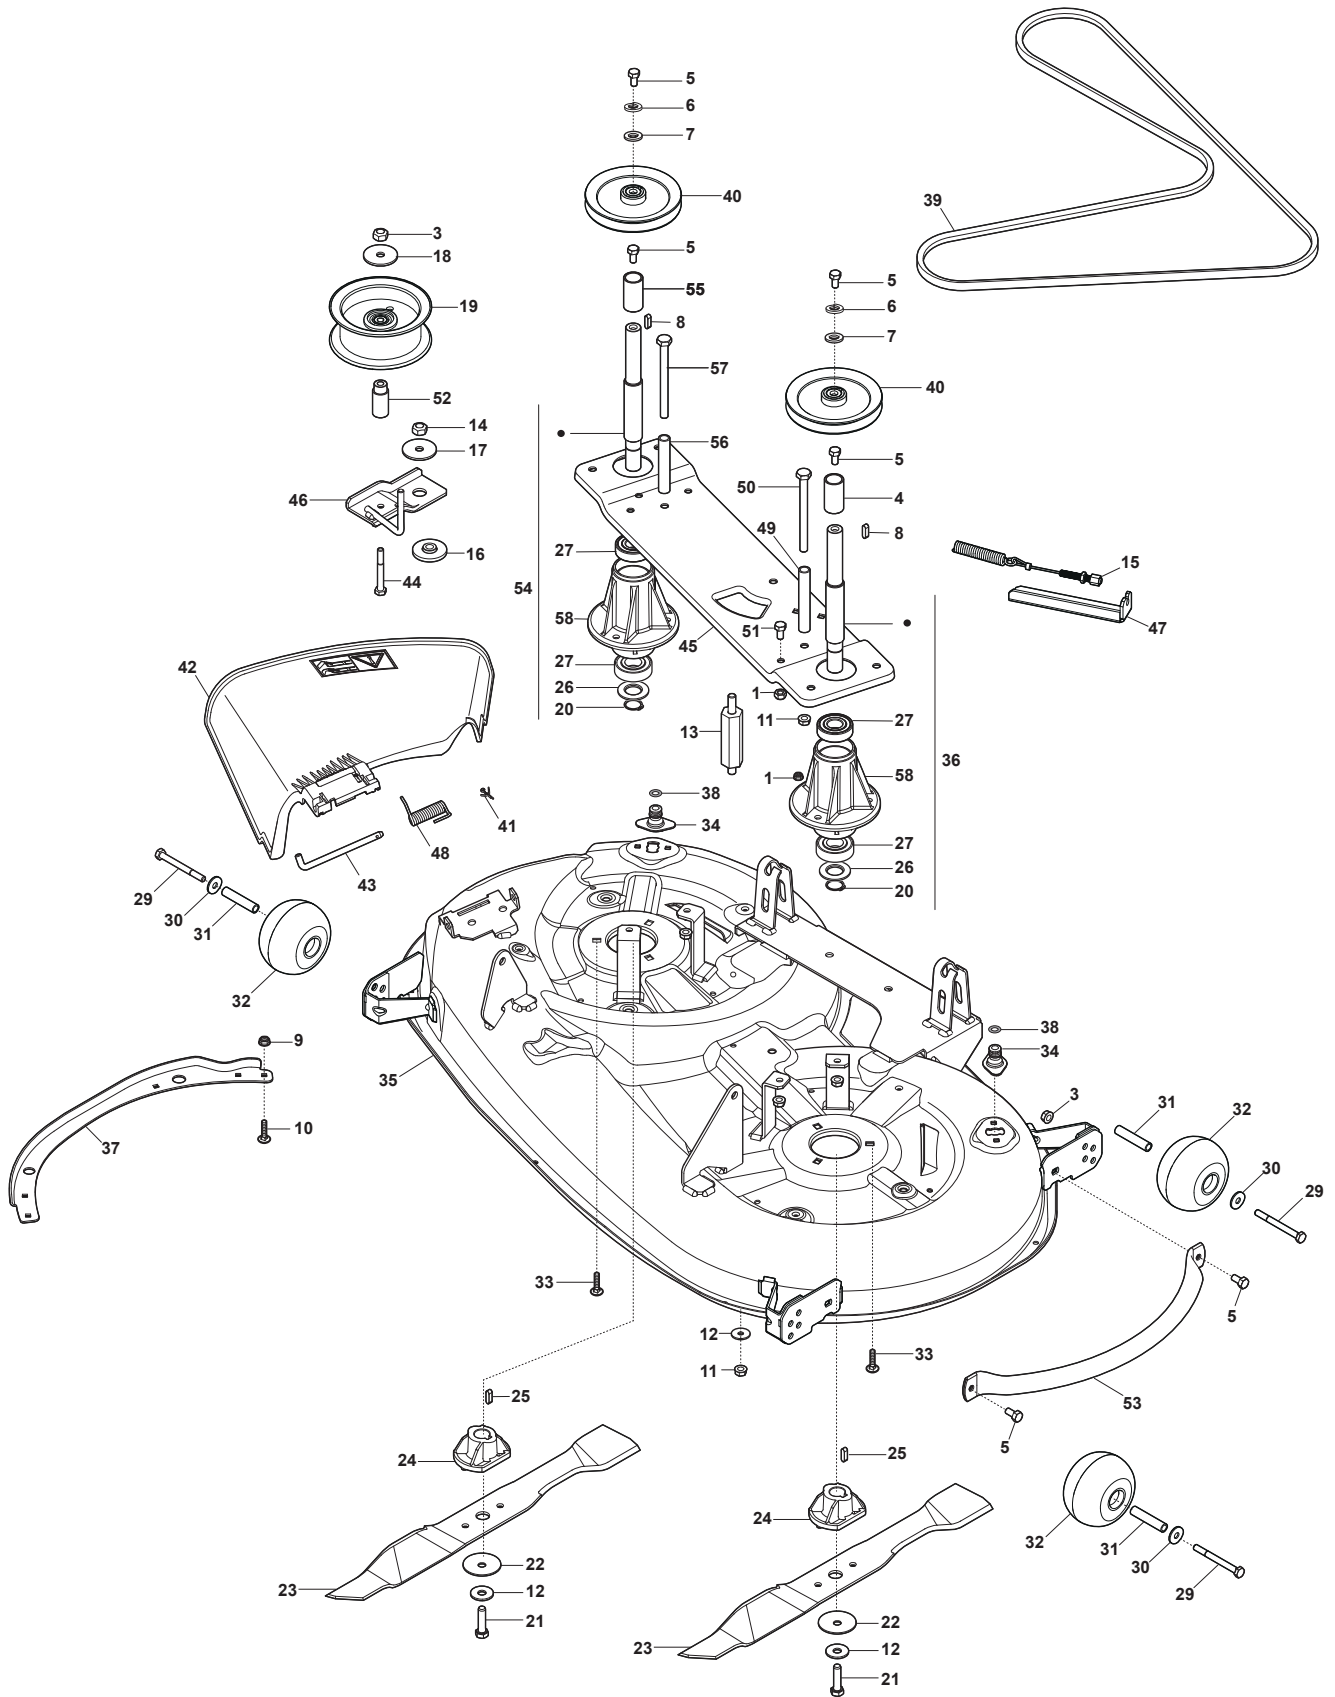

Fig.	Q.ty	Part No	Description	Notes
2	1	382318139/1	Deck Lifting Lever	
3	1	125605000/1	Button	
4	1	325470901/1	Dog Plate	
5	1	125510011/1	Pin	
6	1	125033002/1	Rod	
7	1	325394536/0	Knob	
8	1	125430208/1	Spring	
9	1	112604899/0	Crown Fastener	
10	1	382000551/0	Axle	
11	2	122034523/0	Bushing	
12	1	125160025/1	Spacer	
13	1	322672153/0	Antifriction Washer	
16	2	112620206/0	Pin	
17	1	325735506/2	Left Sector	
18	2	112792611/0	Screw	
19	2	112154220/0	Nut	
31	1	382318159/0	Front Right Fulcrum Lever	
32	1	382318161/0	Lever	
33	4	125040605/0	Bushing	
34	2	325318161/1	Lever	
35	2	112691700/0	Screw	
36	4	112521350/0	Washer	
37	2	112155000/0	Nut	
38	2	125510056/1	Pin	
39	4	112295200/0	Nut	
40	2	112156602/0	Nut	
41	4	325670008/1	Washer	
42	2	112156602/0	Nut	
43	2	382000477/3	Connecting Rod Ass.Y	
44	2	112155000/0	Nut	
45	2	125510055/1	Pin	
46	2	112521350/0	Washer	
47	2	112155000/0	Nut	
48	2	325318153/2	Rear Lever	
49	2	112609255/0	Seeger	
50	1	325033071/0	Rod	
51	7	325670011/0	Antifriction Washer	
52	2	125510053/2	Pin	
53	2	125510048/1	Pin	
54	2	112521350/0	Washer	
55	5	112436051/0	Plate	
56	2	125510056/1	Pin	
57	4	325670008/1	Washer	
58	2	112156602/0	Nut	
59	2	112794985/0	Screw	
60	2	112295200/0	Nut	
61	2	125510070/1	Pin	
62	2	112523090/0	Washer	
63	2	124487998/0	Cotter Pin	
64	1	125430218/1	Spring	
66	2	112293200/0	Nut	

# TY 108 HYDRO SD

Ride-on TC SD 108-118 cm Cutting Plate Lifting

Issue 12 - 2017

Fig.	Q.ty	Part No	Description	Notes
71	1	125510048/1	Pin	
72	2	325318223/0	Gearshift	
73	1	382000585/0	Axle	
74	4	112815271/0	Screw	
75	2	325785355/0	Support	
76	2	325785354/0	Support	
77	4	325034003/0	Brass	
78	4	112523040/0	Washer	
79	4	112154510/0	Nut	