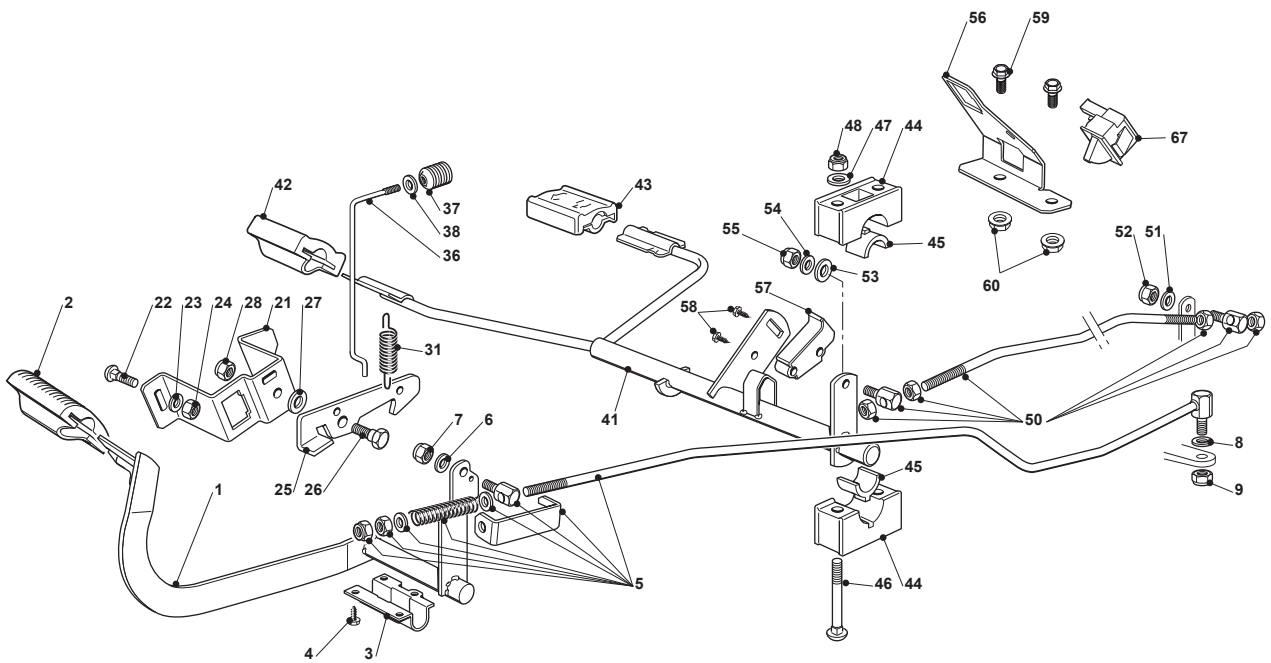

# TY 108 HYDRO SD

Ride-on TC SD 108-118 cm **Steering**

Issue 12 - 2017

Fig.	Q.ty	Part No	Description	Notes
66	1	122167840/0	Spacer	
67	1	112691200/0	Screw	
68	1	112154220/0	Nut	

Fig.	Q.ty	Part No	Description	Notes
1	1	382500011/2	Pedal	
2	1	325110416/0	Clamp Cover	
3	1	325547081/2	Plate	
4	4	112731601/0	Screw	
5	1	382000678/0	Brake Rod Assy	
6	2	112521350/0	Washer	
7	2	112155000/0	Nut	
8	2	112521360/0	Washer	
9	1	112155000/0	Nut	
21	1	325785143/1	Support	
22	2	112815210/0	Screw	
23	1	112523040/0	Washer	
24	2	112154510/0	Nut	
25	1	325253001/0	Hook	
26	1	122524970/3	Pin	
27	1	325670011/0	Antifriction Washer	
28	1	112155000/0	Nut	
31	1	125430213/0	Spring	
36	1	125033034/0	Rod	
37	1	125394509/1	Knob	
38	1	112523020/0	Washer	
41	1	382000391/1	Drive Pedal	
42	1	325110417/0	Clamp Cover Front	
43	1	325110418/0	Clamp Cover Rear	
44	4	325785354/0	Support	
45	4	325034003/0	Brass	
46	4	112815271/0	Screw	
47	4	112523040/0	Washer	
48	4	112154510/0	Nut	
50	1	382000680/0	Rod	
51	1	112523040/0	Washer	
52	1	112154510/0	Nut	
53	1	112521360/0	Washer	
54	1	112523040/0	Washer	
55	1	112154510/0	Nut	
56	1	325785481/0	Micro Switch Bracket	
57	1	325060034/1	Cam	
58	1	112735404/0	Screw	
59	2	112793102/0	Screw	
60	2	112154220/0	Nut	
67	1	119410614/0	Microswitch	