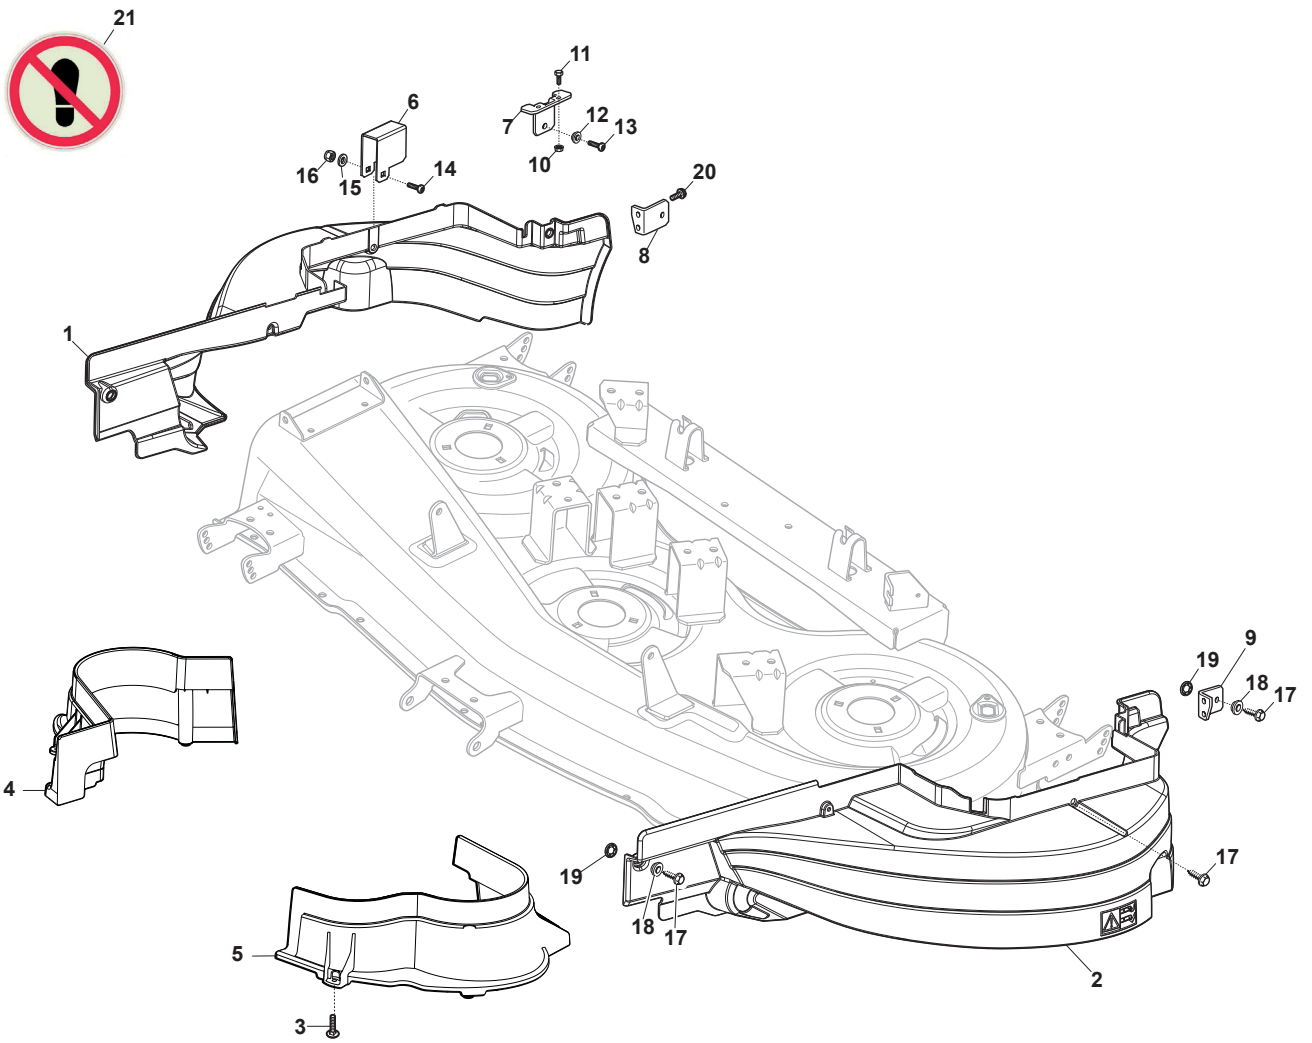

TY 118 HYDRO SD

Ride-on TC SD 108-118 cm Guards

Issue 12 - 2017

Fig.	Q.ty	Part No	Description	Notes
1	1	325060183/0	Right Housing	
2	1	325060184/0	Left Housing	
3	5	112815210/0	Screw	
4	1	325060181/0	Right Housing	
5	1	325060182/0	Left Housing	
6	2	325774267/0	Clamp	
7	2	325774423/0	Clamp	
8	1	325774425/0	Clamp	
9	1	325774421/0	Clamp	
10	2	112154330/0	Nut	
11	2	112788910/0	Screw	
12	2	325160039/0	Spacer	
13	2	112734995/0	Screw	
14	2	112815255/0	Cup Square Bolt M6X20	
15	11	112521330/0	Washer	
16	4	112154510/0	Nut	
17	5	125943014/0	Screw	
18	4	325670008/1	Washer	
19	4	112604899/0	Crown Fastener	
20	2	112729601/1	Screw	
21	1	114368431/0	Safety Label