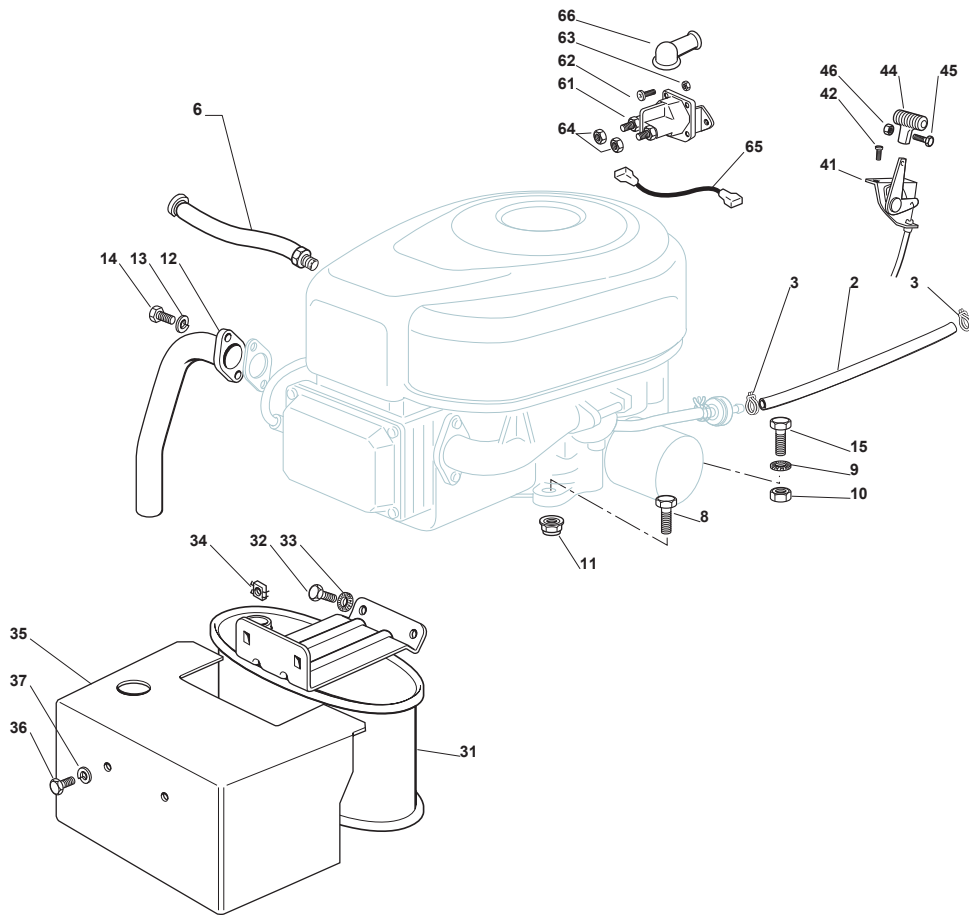

Fig.	Q.ty	Part No	Description	Notes
70	1	125033091/0	Rod	
71	1	124487995/0	Cotter Pin	
72	1	125430232/0	Spring	
73	1	325605002/0	Button	
74	1	112726389/0	Screw	
75	1	112290800/0	Nut	
76	1	325060050/0	Cam	
77	1	112789100/0	Screw	
78	2	112154330/0	Nut	
79	2	325755071/0	Angle Bracket	
80	1	325785479/0	Micro Switch Bracket	
81	2	112791011/0	Screw	
82	2	112292102/0	Nut	
83	1	119410614/0	Microswitch	

TY 118 HYDRO SD

Ride-on TC SD 108-118 cm Engine - B&S 10.5 - 11.5 - 12.5 - 13.5 Hp

Issue 12 - 2017

Fig.	Q.ty	Part No	Description	Notes
2	1	325869016/1	Connecting Tube	
3	2	118375051/1	Fair Led	
4	1	118738224/0	Exhaust Conn. Tube	
5	2	112583500/0	Grower	
6	2	112735530/0	Screw	
7	1	112691115/0	Screw	
8	1	112540260/0	Grower	
9	1	112154210/0	Nut	
12	1	1134-5827-01	Oil Drain Assy	
14	2	112793102/0	Screw	
15	2	112540260/0	Grower	
16	1	182750010/0	Muffler	
17	2	112360425/0	Nut	
18	1	382598009/2	Muffler Protection	
19	2	112792611/0	Screw	
20	2	112583500/0	Grower	
24	3	112154210/0	Nut	
25	3	112691100/0	Screw	
41	1	182000200/1	Throttle Cable	
42	2	125943012/0	Screw	
44	1	325592000/1	Knob	
45	1	112726388/0	Screw	
46	1	112290800/0	Nut	
61	1	118736113/0	Starter Relay	
62	2	112791011/0	Screw	
63	2	112292102/0	Nut	
64	2	9743-5121-32	Nut	
65	1	125065017/0	Cable	
66	1	118564861/1	Protection	