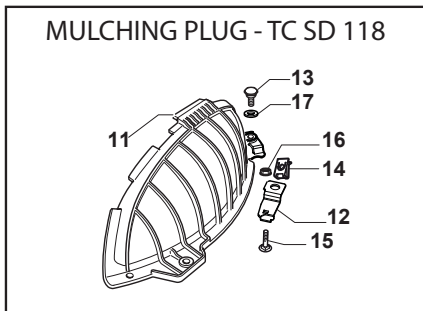

TY 118 HYDRO SD

Ride-on TC SD 108-118 cm   Optionals On Request

Issue 12 - 2017

Fig.	Q.ty	Part No	Description	Notes
1	1	182180090/0	Battery Charger 12V 1A - CE Plug	CE Plug
1	1	182180091/0	Battery Charger 12V 1A - UK Plug	UK Plug
11	1	325140114/0	Deflector	
12	1	325785471/0	Pin	
13	1	125580040/0	Stake	
14	1	118737221/0	Plate	
15	1	112815205/0	Screw	
16	1	112292102/0	Nut	
17	1	112604899/0	Crown Fastener