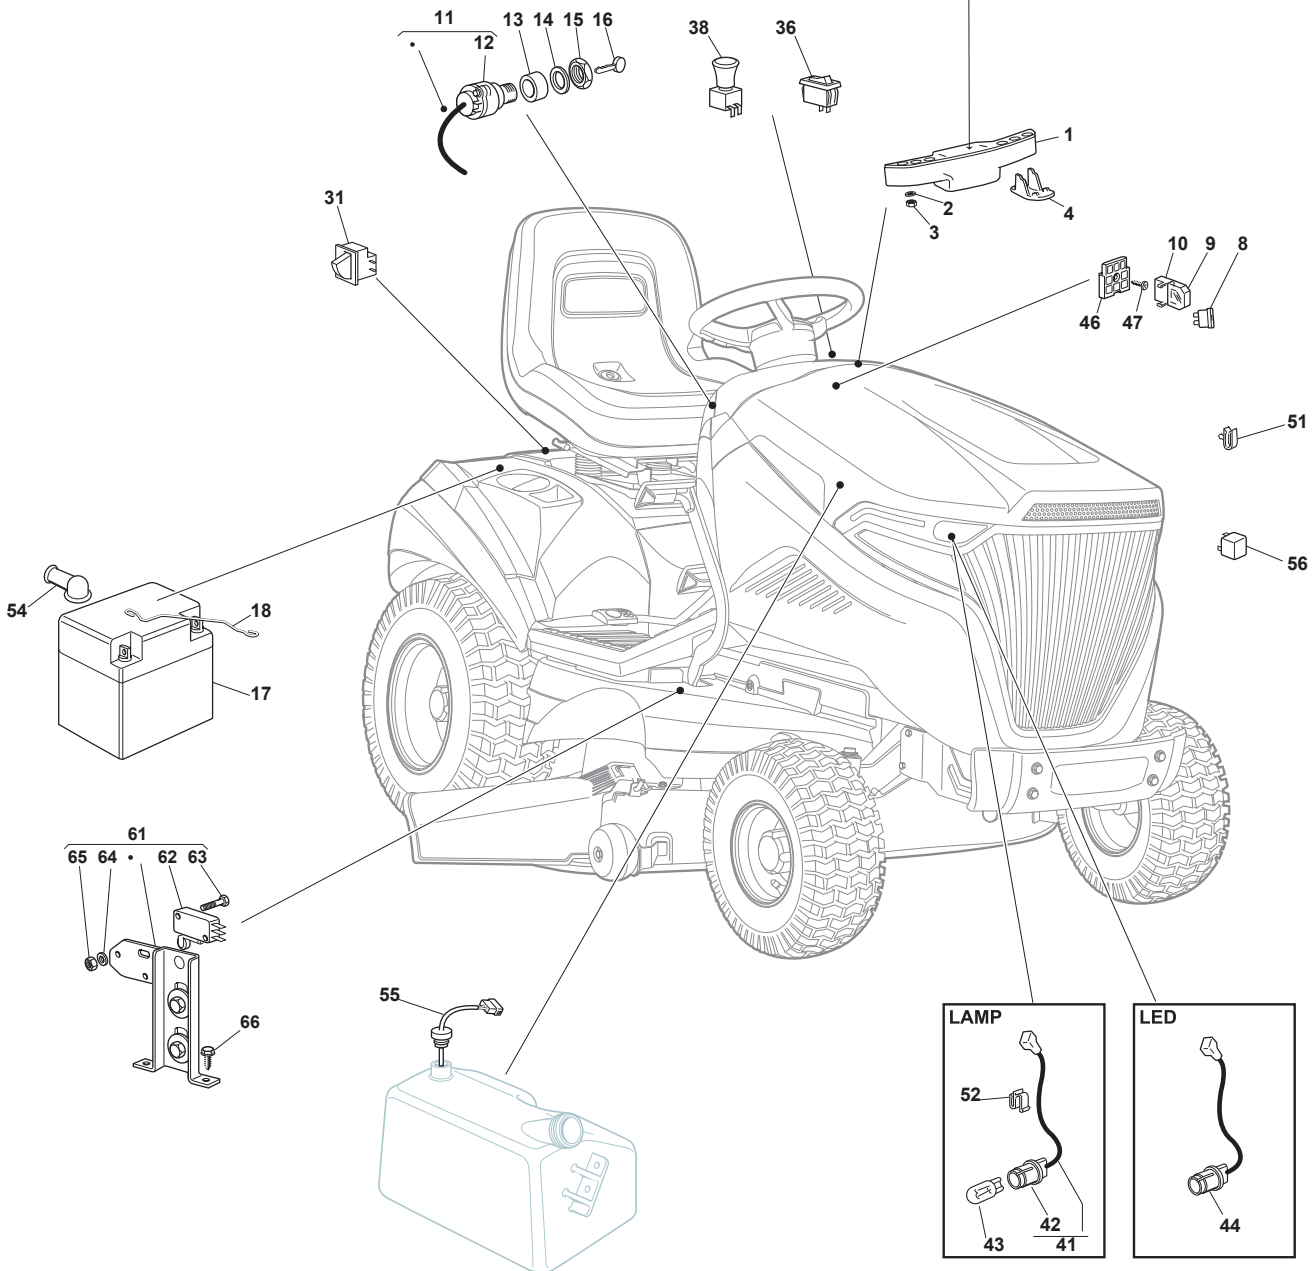

TY 118 HYDRO SD

Ride-on TC SD 108-118 cm Guards

Issue 12 - 2017

Fig.	Q.ty	Part No	Description	Notes
1	1	325060183/0	Right Housing	
2	1	325060184/0	Left Housing	
3	5	112815210/0	Screw	
4	1	325060181/0	Right Housing	
5	1	325060182/0	Left Housing	
6	2	325774267/0	Clamp	
7	2	325774423/0	Clamp	
8	1	325774425/0	Clamp	
9	1	325774421/0	Clamp	
10	2	112154330/0	Nut	
11	2	112788910/0	Screw	
12	2	325160039/0	Spacer	
13	2	112734995/0	Screw	
14	2	112815255/0	Cup Square Bolt M6X20	
15	11	112521330/0	Washer	
16	4	112154510/0	Nut	
17	5	125943014/0	Screw	
18	4	325670008/1	Washer	
19	4	112604899/0	Crown Fastener	
20	2	112729601/1	Screw	
21	1	114368431/0	Safety Label	