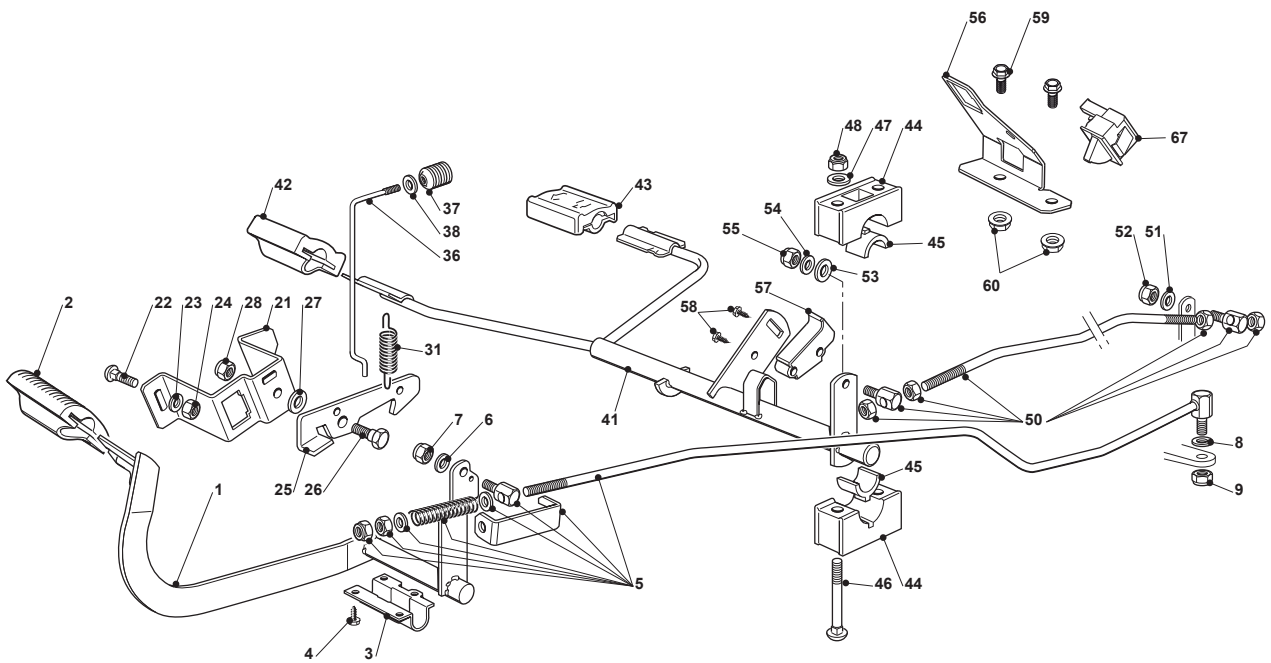

TY 118 HYDRO SD

Ride-on TC SD 108-118 cm Steering

Issue 12 - 2017

Fig.	Q.ty	Part No	Description	Notes
66	1	122167840/0	Spacer	
67	1	112691200/0	Screw	
68	1	112154220/0	Nut	

Fig.	Q.ty	Part No	Description	Notes
1	1	382500011/2	Pedal	
2	1	325110416/0	Clamp Cover	
3	1	325547081/2	Plate	
4	4	112731601/0	Screw	
5	1	382000678/0	Brake Rod Assy	
6	2	112521350/0	Washer	
7	2	112155000/0	Nut	
8	2	112521360/0	Washer	
9	1	112155000/0	Nut	
21	1	325785143/1	Support	
22	2	112815210/0	Screw	
23	1	112523040/0	Washer	
24	2	112154510/0	Nut	
25	1	325253001/0	Hook	
26	1	122524970/3	Pin	
27	1	325670011/0	Antifriction Washer	
28	1	112155000/0	Nut	
31	1	125430213/0	Spring	
36	1	125033034/0	Rod	
37	1	125394509/1	Knob	
38	1	112523020/0	Washer	
41	1	382000391/1	Drive Pedal	
42	1	325110417/0	Clamp Cover Front	
43	1	325110418/0	Clamp Cover Rear	
44	4	325785354/0	Support	
45	4	325034003/0	Brass	
46	4	112815271/0	Screw	
47	4	112523040/0	Washer	
48	4	112154510/0	Nut	
50	1	382000680/0	Rod	
51	1	112523040/0	Washer	
52	1	112154510/0	Nut	
53	1	112521360/0	Washer	
54	1	112523040/0	Washer	
55	1	112154510/0	Nut	
56	1	325785481/0	Micro Switch Bracket	
57	1	325060034/1	Cam	
58	1	112735404/0	Screw	
59	2	112793102/0	Screw	
60	2	112154220/0	Nut	
67	1	119410614/0	Microswitch	