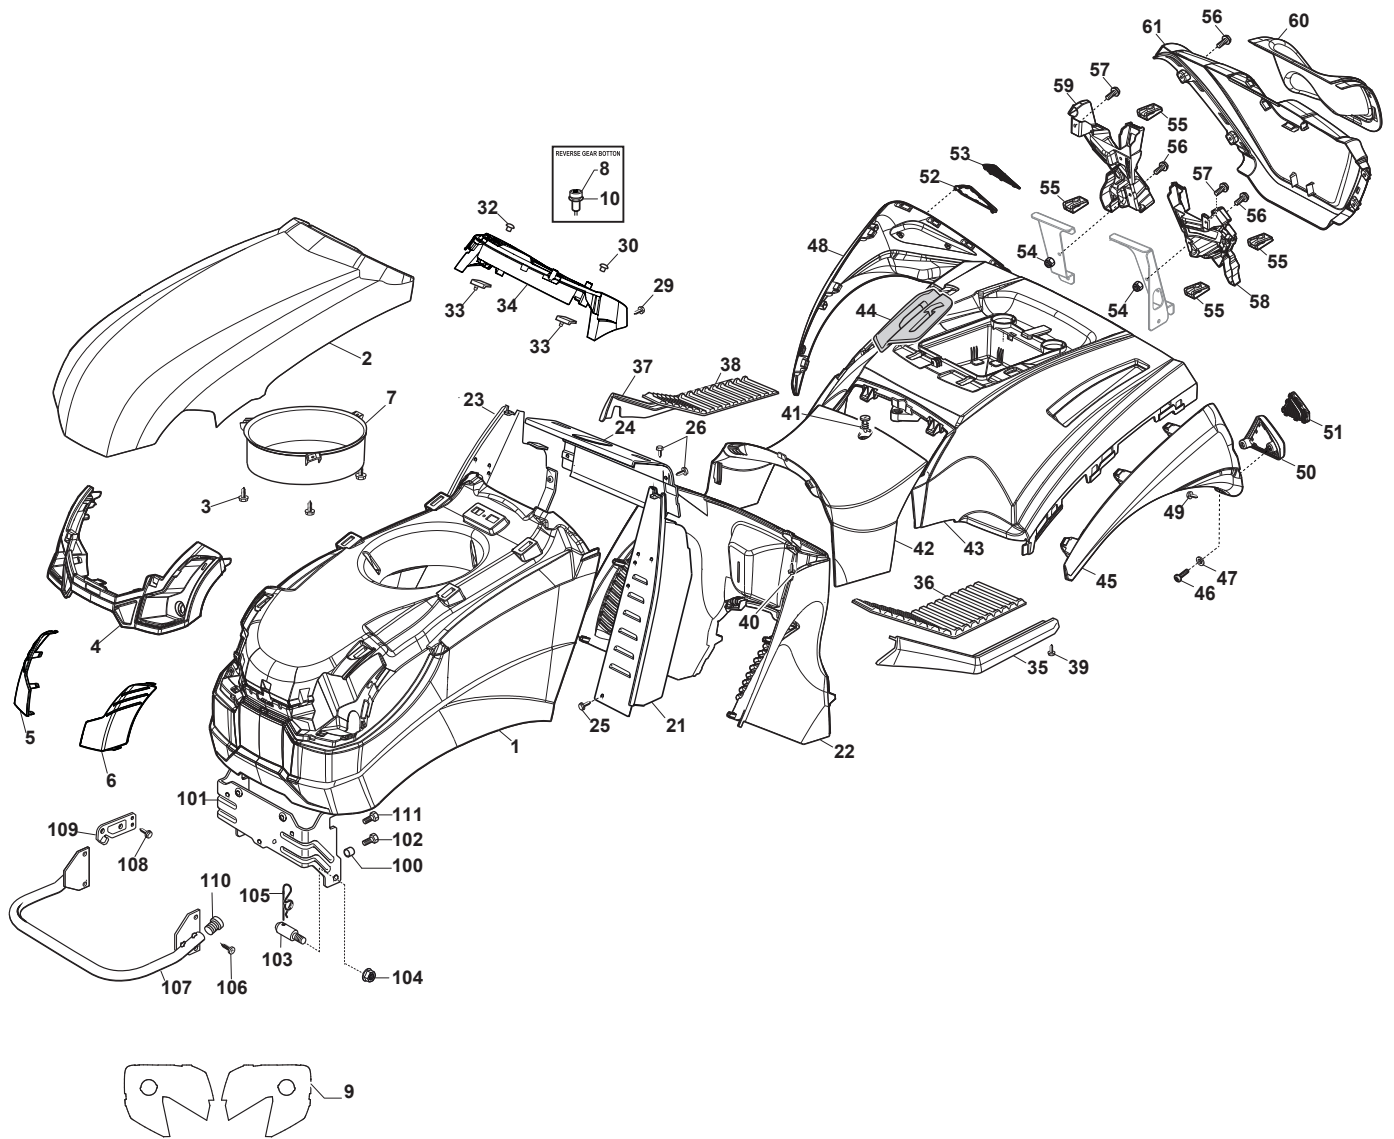

Fig.	Q.ty	Part No	Description	Notes
60	1	325207268/0	Rear Cover Black	
61	1	325110490/0	Rear Cover, Red	
100	5	122170600/0	Spacer	
101	1	325774301/2	Engine Hood Support	
102	5	112735406/0	Screw	
103	2	125510079/1	Pin	
104	2	112154220/0	Nut	
105	2	124487998/0	Cotter Pin	
106	4	112734995/0	Screw	
107	1	382869025/0	Muffler Protection	
108	4	112731580/0	Screw	
109	2	325547159/1	Plate	
110	2	118737860/0	Cap	
111	4	112735404/0	Screw