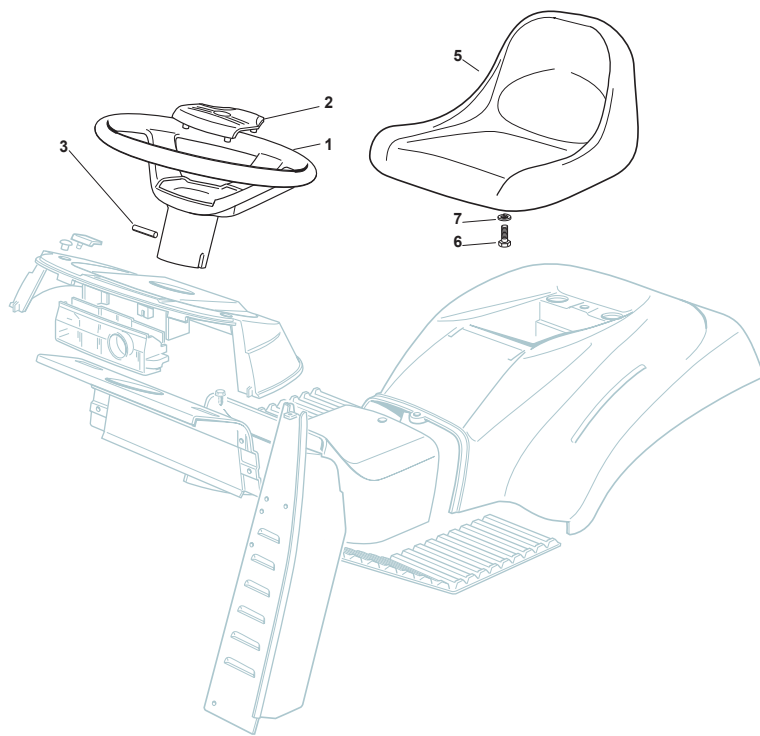

TY 118 HYDRO SD

Ride-on TC SD 108-118 cm Seat & Steering Wheel

Issue 12 - 2017

Fig.	Q.ty	Part No	Description	Notes
1	1	125961217/1	Coated Steering Wheel Black	
2	1	325580500/0	Cap	
3	1	112620250/0	Pin	
5	1	125722468/0	Seat	
6	4	112793102/0	Screw	
7	4	112583500/0	Grower