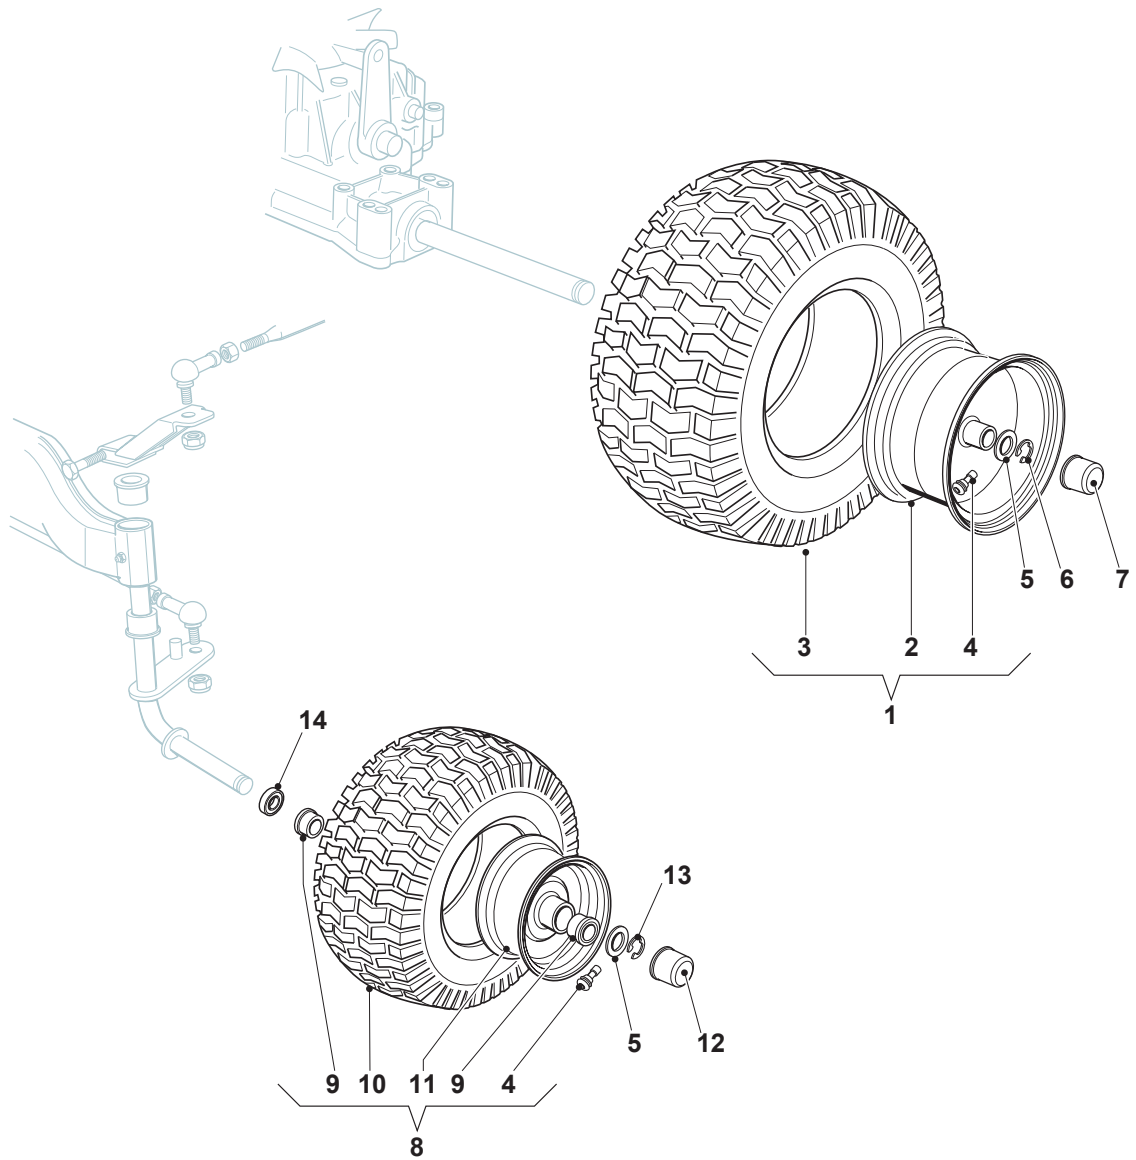

TY 118 HYDRO SD

Ride-on TC SD 108-118 cm **Wheels**

Issue 12 - 2017

Fig.	Q.ty	Part No	Description	Notes
1	2	382680045/0	Rear Wheel	
2	2	182000602/0	Rimm	
3	2	125590017/0	Tyre	
4	4	125950000/0	Valve	
5	8	125670005/2	Washer	
6	8	112001010/0	Benzing Ring	
7	2	322110233/0	Hub Cover	Standard Black Cover
8	2	382680041/0	Front Wheel	15" inch
8	2	382680043/0	Front Wheel	16" inch
9	2	125122200/2	Bearing	
10	2	125590019/0	Tyre	15" inch
10	2	125590016/0	Tyre	16" inch
11	2	182000598/0	Rimm	15" inch
11	2	182000600/0	Rimm	16" inch
12	2	122110230/0	Hub Cover	Standard Black
13	2	112001000/0	Benzing Ring	
14	2	125160094/0	Bearing	Only for Wheels 16"-20"