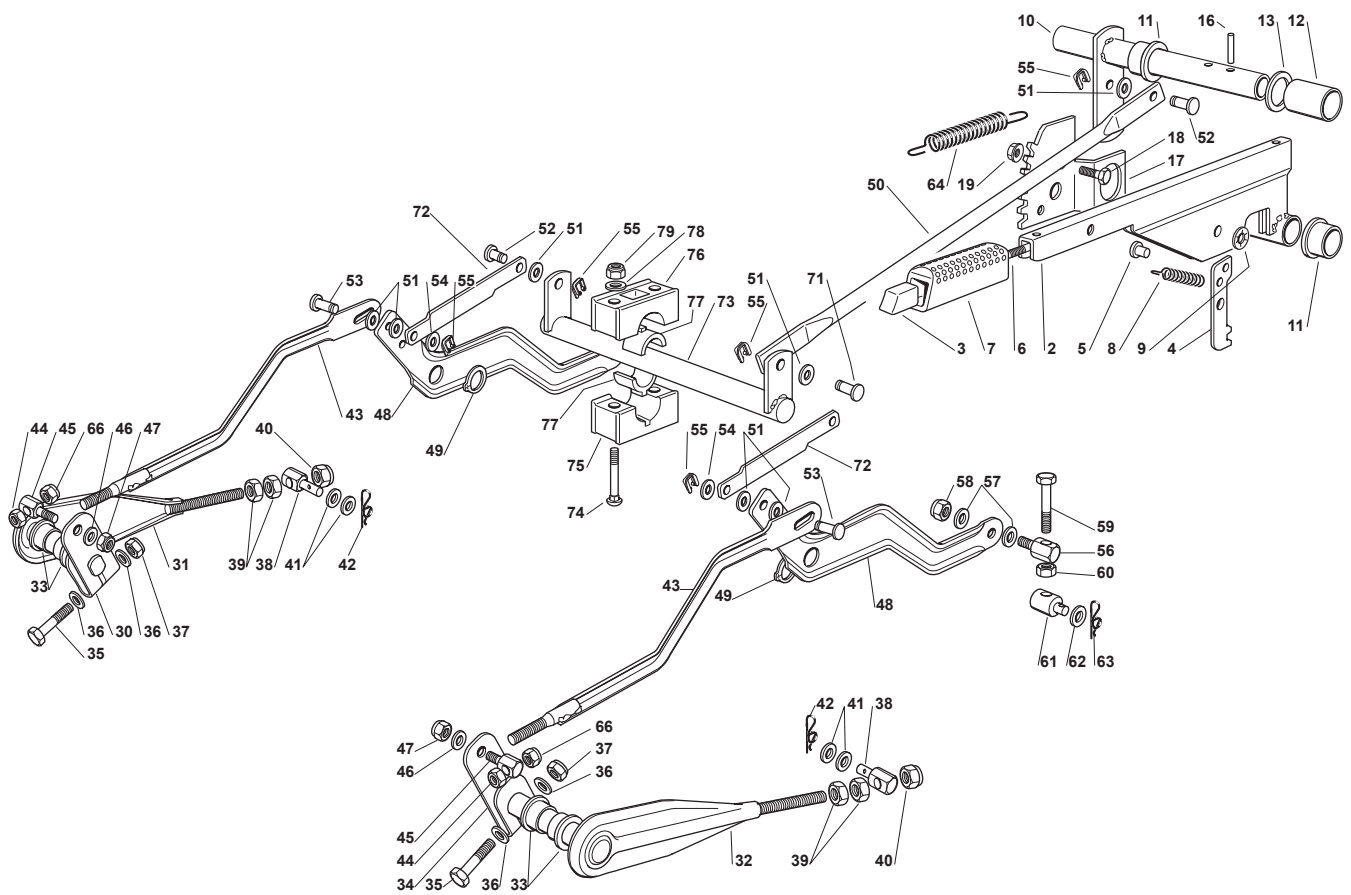

TY 118 HYDRO SD

Ride-on TC SD 108-118 cm Cutting Plate Lifting

Issue 12 - 2017

Fig.	Q.ty	Part No	Description	Notes
71	1	125510048/1	Pin	
72	2	325318223/0	Gearshift	
73	1	382000585/0	Axle	
74	4	112815271/0	Screw	
75	2	325785355/0	Support	
76	2	325785354/0	Support	
77	4	325034003/0	Brass	
78	4	112523040/0	Washer	
79	4	112154510/0	Nut