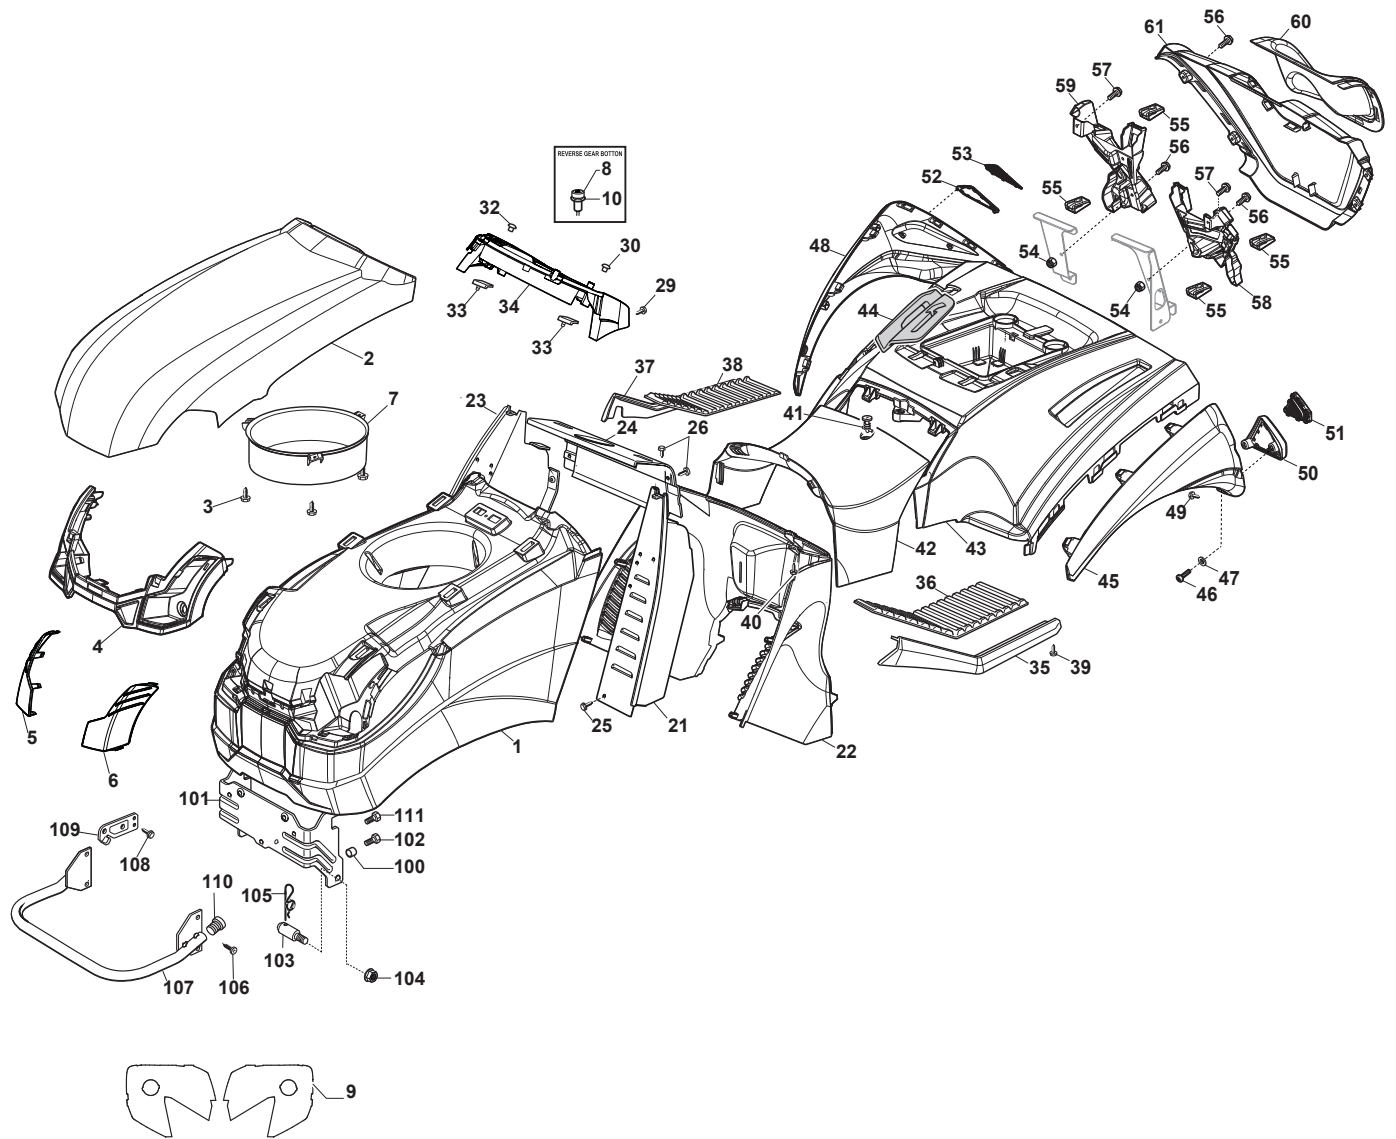

TY 118 HYDRO SD

Ride-on TC SD 108-118 cm Body with single-cylinder engine

Issue 12 - 2017

Fig.	Q.ty	Part No	Description	Notes
60	1	325207279/0	Rear Cover, Dark Red	
61	1	325110490/0	Rear Cover, Dark Red	
100	5	122170600/0	Spacer	
101	1	325774301/2	Engine Hood Support	
102	5	112735406/0	Screw	
103	2	125510079/1	Pin	
104	2	112154220/0	Nut	
105	2	124487998/0	Cotter Pin	
106	4	112734995/0	Screw	
107	1	382869025/0	Muffler Protection	
108	4	112731580/0	Screw	
109	2	325547159/1	Plate	
110	2	118737860/0	Cap	
111	4	112735404/0	Screw	