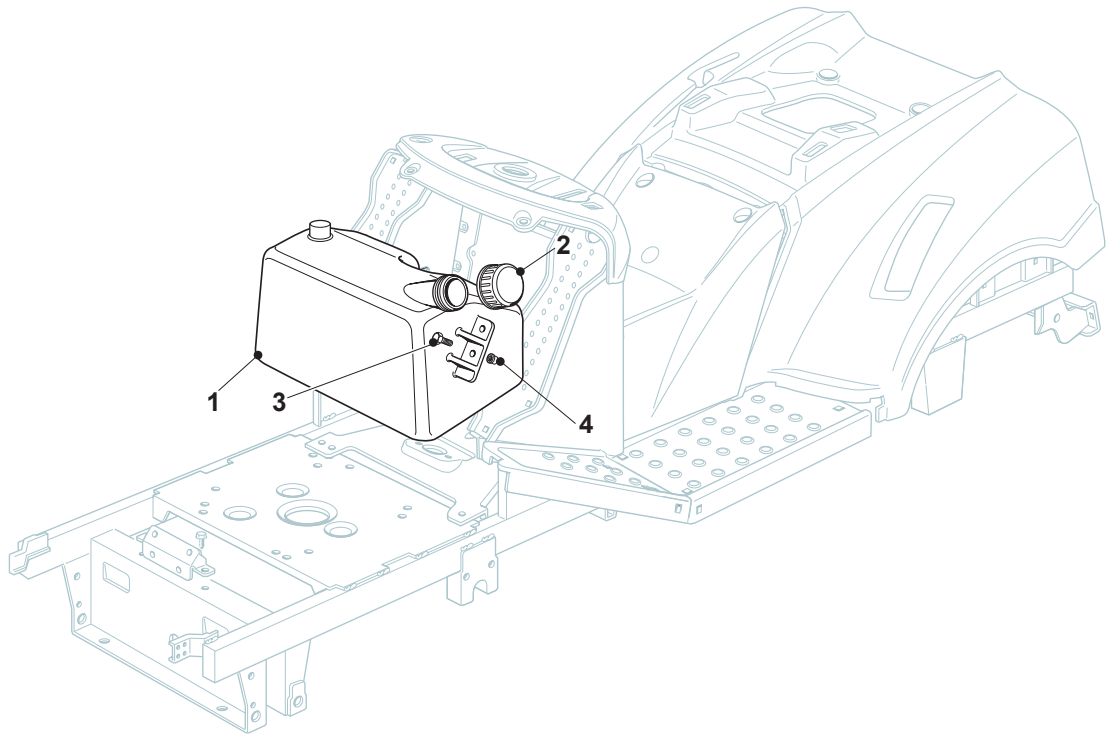

TY 118 HYDRO SD

Ride-on TC SD 108-118 cm **Front Fuel Tank - 7Lt**

Issue 12 - 2017

Fig.	Q.ty	Part No	Description	Notes
1	1	125735110/3	Tank	
2	1	125795000/1	Fuel Cap	
3	2	112788910/0	Screw	
4	2	112500092/0	Rivet