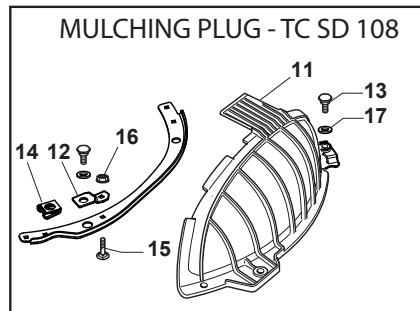

TY 118 HYDRO SD

Ride-on TC SD 108-118 cm   Optionals On Request

Issue 12 - 2017

Fig.	Q.ty	Part No	Description	Notes
1	1	182180090/0	Battery Charger 12V 1A - CE Plug	CE Plug
1	1	182180091/0	Battery Charger 12V 1A - UK Plug	UK Plug
11	1	325140114/0	Deflector	
12	1	325785471/0	Pin	
13	1	125580040/0	Stake	
14	1	118737221/0	Plate	
15	1	112815205/0	Screw	
16	1	112292102/0	Nut	
17	1	112604899/0	Crown Fastener