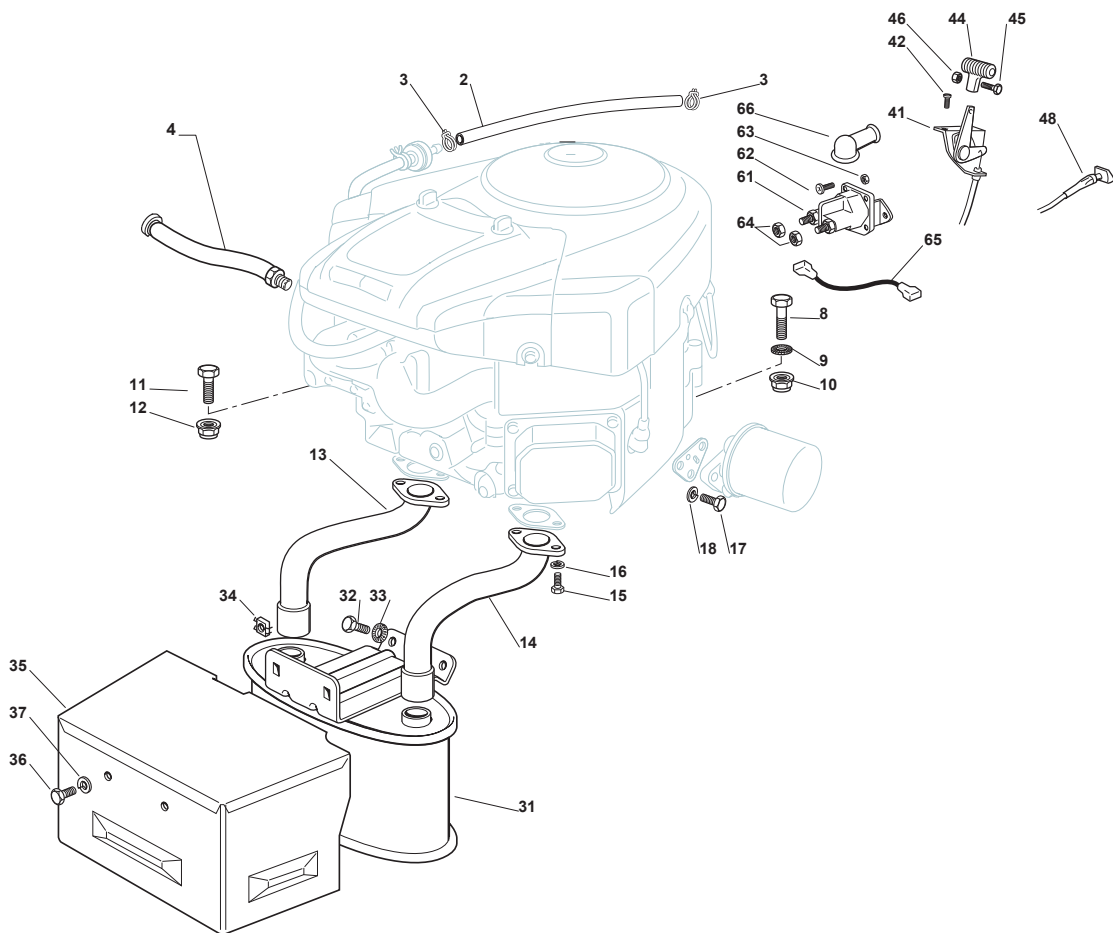

Fig.	Q.ty	Part No	Description	Notes
2	1	325869016/1	Connecting Tube	
3	2	118375051/1	Fair Led	
6	1	1134-5827-01	Oil Drain Assy	
8	3	112691100/0	Screw	
9	1	112540260/0	Grower	
10	1	112154210/0	Nut	
11	3	112154210/0	Nut	
12	1	118738206/0	Exhaust Discharge Tube	
13	2	112583500/0	Grower	
14	2	112735530/0	Screw	
15	1	112691115/0	Screw	
31	1	182750010/0	Muffler	
32	2	112793102/0	Screw	
33	2	112540260/0	Grower	
34	2	112360425/0	Nut	
35	1	382598009/2	Muffler Protection	
36	2	112792611/0	Screw	
37	2	112583500/0	Grower	
41	1	182000200/1	Throttle Cable	
42	2	125943012/0	Screw	
44	1	325592000/1	Knob	
45	1	112726388/0	Screw	
46	1	112290800/0	Nut	
61	1	118736113/0	Starter Relay	
62	2	112791011/0	Screw	
63	2	112292102/0	Nut	
64	2	9743-5121-32	Nut	
65	1	125065017/0	Cable	
66	1	118564861/1	Protection	