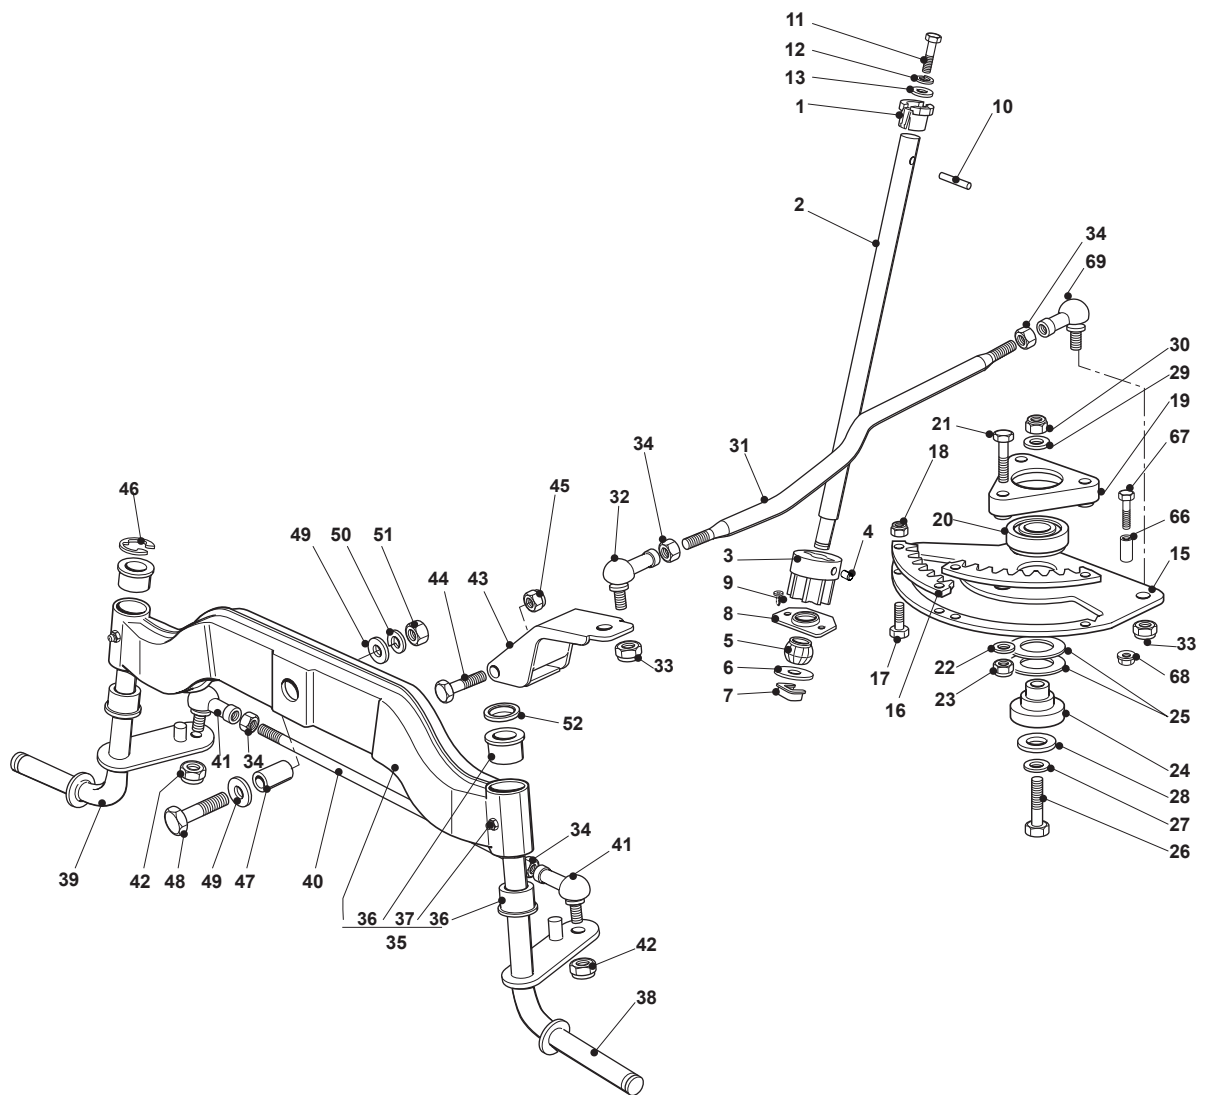

Fig.	Q.ty	Part No	Description	Notes
1	1	325038004/0	Bushing	
2	1	125520010/0	Steering Column	
3	1	125570004/0	Pinion	
4	1	112714300/0	Dowel	
5	1	325743000/0	Joint	
6	1	322672151/0	Antifriction Washer	
7	1	112436030/0	Plate	
8	1	325785213/1	Support	
9	2	112729601/1	Screw	
10	1	112620250/0	Pin	
11	1	112691800/0	Screw	
12	1	112583500/0	Grower	
13	1	112523060/0	Washer	
15	1	325735523/0	Steering Sector	
16	2	325150000/0	Rack	
17	4	112791213/1	Screw	
18	4	112154510/0	Nut	
19	1	325774453/0	Clamp	
20	1	119216047/0	Bearing	
21	3	112691100/0	Screw	
22	3	112523060/0	Washer	
23	3	112155000/0	Nut	
24	1	125510120/0	Support	
25	2	322672153/0	Antifriction Washer	
26	1	112692395/1	Screw	
27	1	112523080/0	Washer	
28	1	112521390/0	Washer	
29	1	112523080/0	Washer	
30	1	112156602/0	Nut	
31	1	125033003/1	Steering Rod	
32	2	122746603/0	Joint M10	
33	2	112156602/0	Nut	
34	4	112295201/0	Nut	
35	1	382034045/0	Equalizer	
36	4	125034002/1	Bushing	
37	2	112379511/0	Grease Dispenser	
38	1	382230399/0	Left Stub Axle	
39	1	382230397/0	Right Stub Axle	
40	1	325840001/1	Tie Rod	
41	2	122746609/0	Joint	
42	2	112156602/0	Nut	
43	1	382318185/0	Lever Ass.Y	
44	1	112692395/1	Screw	
45	1	112156602/0	Nut	
46	1	112001000/0	Benzing Ring	
47	1	125160005/1	Spacer	
48	1	112694100/0	Screw	
49	2	112521390/0	Washer	
50	1	112587900/0	Grower	
51	1	112295800/0	Nut	
52	1	125160093/0	Bush	