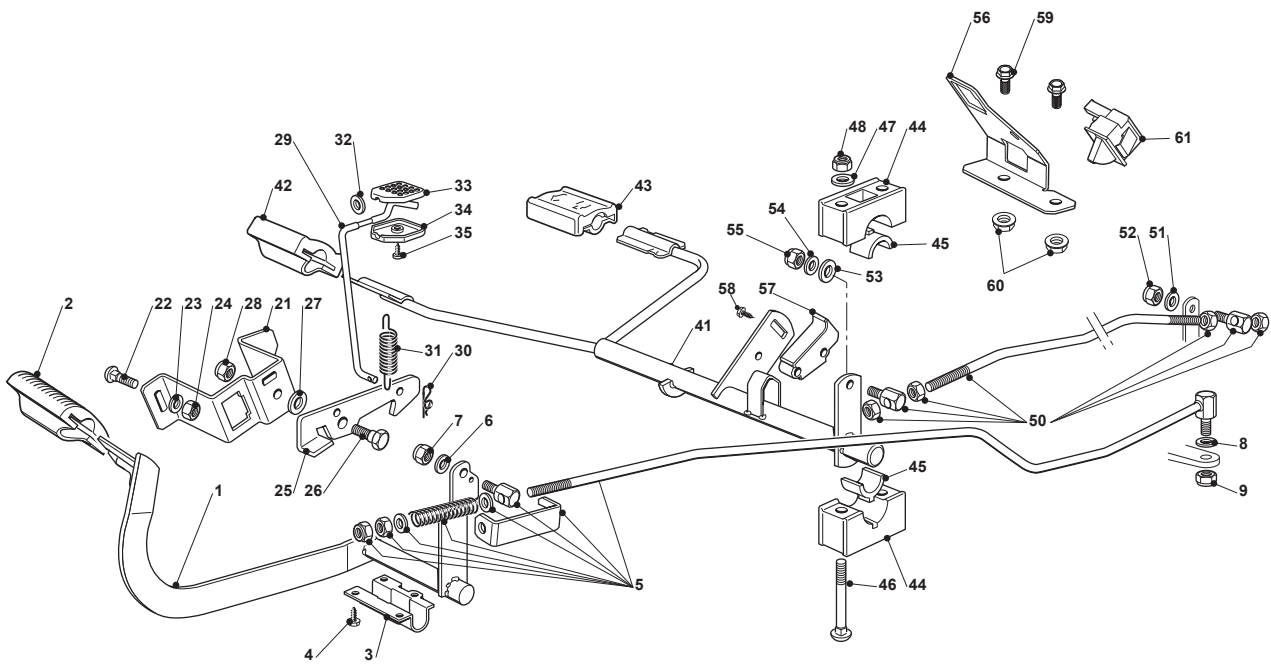

TY 118 HYDRO SD

Ride-on TC SD 108-118 cm Steering

Issue 12 - 2017

Fig.	Q.ty	Part No	Description	Notes
66	1	122167840/0	Spacer	
67	1	112691200/0	Screw	
68	1	112154220/0	Nut	

Fig.	Q.ty	Part No	Description	Notes
1	1	382500011/2	Pedal	
2	1	325110416/0	Clamp Cover	
3	1	325547081/2	Plate	
4	4	112731601/0	Screw	
5	1	382000678/0	Brake Rod Assy	
6	2	112521350/0	Washer	
7	2	112155000/0	Nut	
8	2	112521360/0	Washer	
9	1	112155000/0	Nut	
21	1	325785143/1	Support	
22	2	112815210/0	Screw	
23	1	112523040/0	Washer	
24	2	112154510/0	Nut	
25	1	325253001/0	Hook	
26	1	122524970/3	Pin	
27	1	325670011/0	Antifriction Washer	
28	1	112155000/0	Nut	
31	1	125430213/0	Spring	
36	1	125033034/0	Rod	
37	1	125394509/1	Knob	
38	1	112523020/0	Washer	
41	1	382000391/1	Drive Pedal	
42	1	325110417/0	Clamp Cover Front	
43	1	325110418/0	Clamp Cover Rear	
44	4	325785354/0	Support	
45	4	325034003/0	Brass	
46	4	112815271/0	Screw	
47	4	112523040/0	Washer	
48	4	112154510/0	Nut	
50	1	382000680/0	Rod	
51	1	112523040/0	Washer	
52	1	112154510/0	Nut	
53	1	112521360/0	Washer	
54	1	112523040/0	Washer	
55	1	112154510/0	Nut	
56	1	325785481/0	Micro Switch Bracket	
57	1	325060034/1	Cam	
58	1	112735404/0	Screw	
59	2	112793102/0	Screw	
60	2	112154220/0	Nut	
67	1	119410614/0	Microswitch	