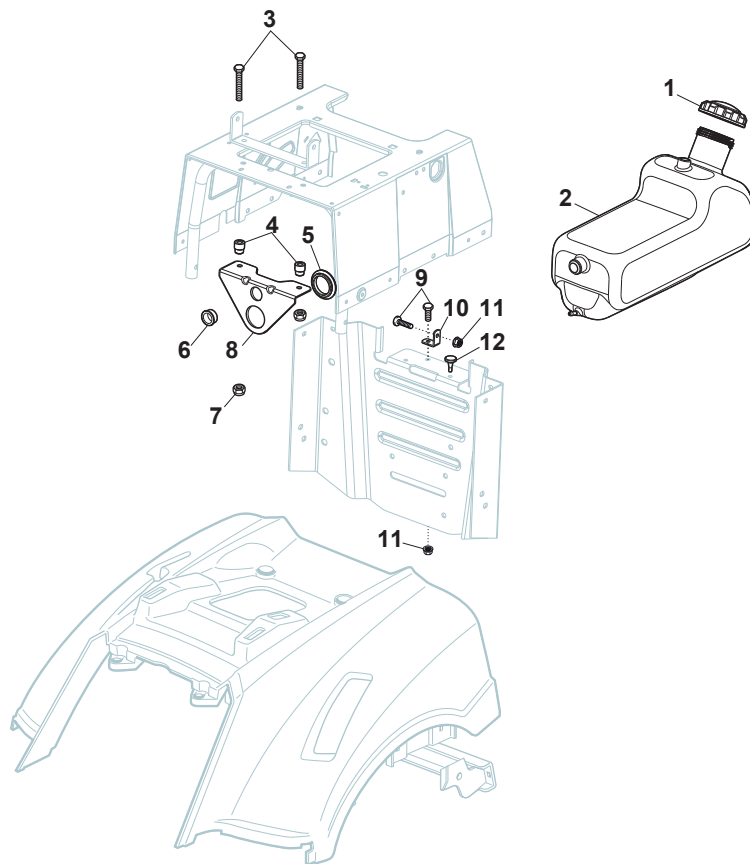

TY 118 HYDRO SD

Ride-on TC SD 108-118 cm Rear Fuel Tank - 15Lt

Issue 12 - 2017

Fig.	Q.ty	Part No	Description	Notes
1	1	137793050/0	Fuel Cap	
2	1	325735129/0	Tank	
3	2	112691115/0	Screw	
4	2	125160030/2	Left Spacer	
5	1	325260012/0	Grommet	
6	1	325038022/0	Bushing	
7	2	112155000/0	Nut	
8	1	325774685/0	Rear Fuel Tank Support Bracket	
9	1	112791213/1	Screw	
10	1	325547427/0	Bracket	
11	2	112292102/0	Nut	
12	2	127275000/0	Grommet