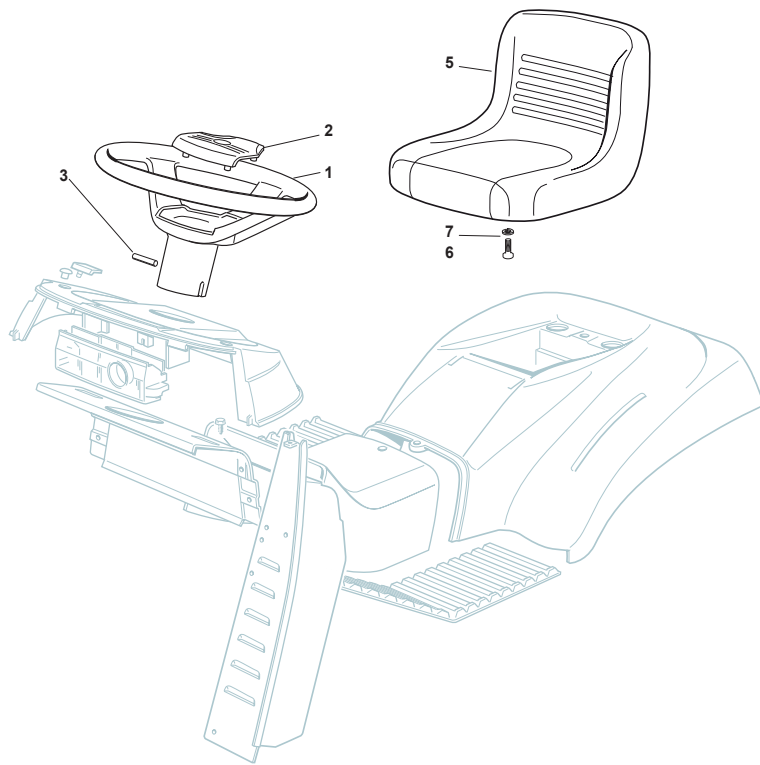

TY 118 HYDRO SD

Ride-on TC SD 108-118 cm Seat & Steering Wheel

Issue 12 - 2017

Fig.	Q.ty	Part No	Description	Notes
1	1	125961217/1	Coated Steering Wheel Black	
2	1	325580500/0	Cap	
3	1	112620250/0	Pin	
5	1	125722467/1	Seat	
6	4	112793102/0	Screw	
7	4	112583500/0	Grower