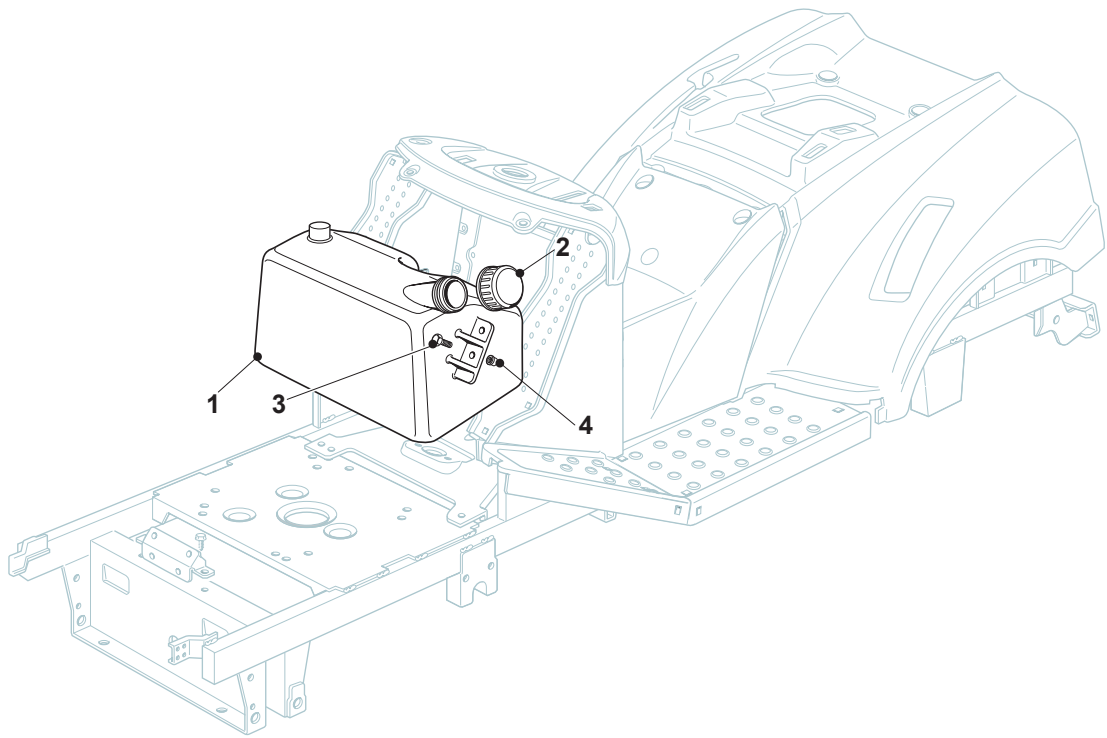

TY 118 HYDRO SD

Ride-on TC SD 108-118 cm Front Fuel Tank - 8Lt with TNS Bonnet

Issue 12 - 2017

Fig.	Q.ty	Part No	Description	Notes
1	1	325735131/0	Tank	
2	1	1134-5532-01	Fuel Tank Cap	
3	2	112788910/0	Screw	
4	2	112500092/0	Rivet