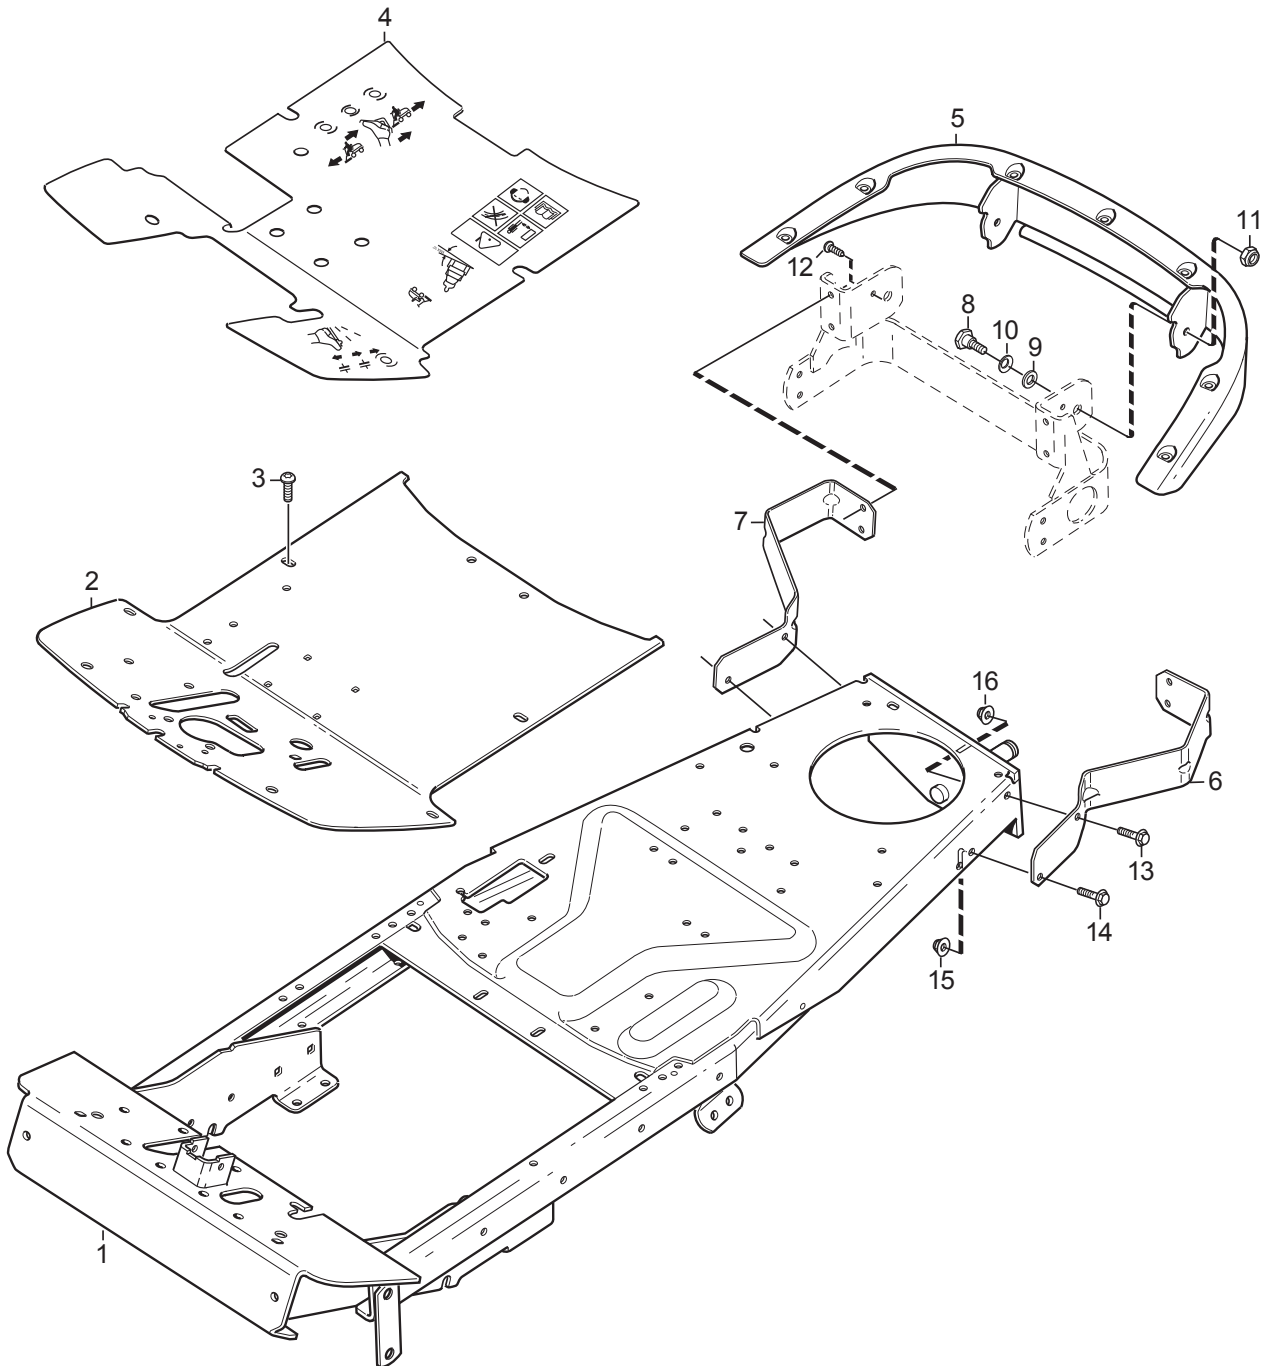

Utgåva Issue 7 - 2016		Ram Frame			
Pos. Fig.	Antal Q.ty	Art nr Part No	Benämning	Description	Anmärkning Notes
1	1	1134-6635-01	Ram Kpl (5-01)	Frame	
2	1	1134-5293-02	Durk	Floor Plate	
3	2	9893-0616-16	Skruv I Relä	Screw I Relay	
4	1	114369181/0	Durkmatta	Floor Mat	Only Hydrostatic model
5	1	387457005/0	Stötfångare-bakre	Rear Bumper (Grey)	
6	1	1134-6630-01	Stag-Vä (5-01)	Attachment-Lh	
7	1	387785215/0	Stag-Hö	Attachment-Rh	
8	2	1134-0240-00	Skruv	Screw	
9	2	1134-4242-01	Distansbricka	Washer	
10	2	9665-0002-00	Bricka	Washer	
11	2	112155000/0	Mutter	Nut	
12	2	9943-0516-16	Skruv	Screw	
13	2	9959-0820-16	Skruv	Screw	
14	2	9959-0825-16	Skruv	Screw	
15	1	112154220/0	Mutter	Nut	
16	3	112154220/0	Mutter	Nut