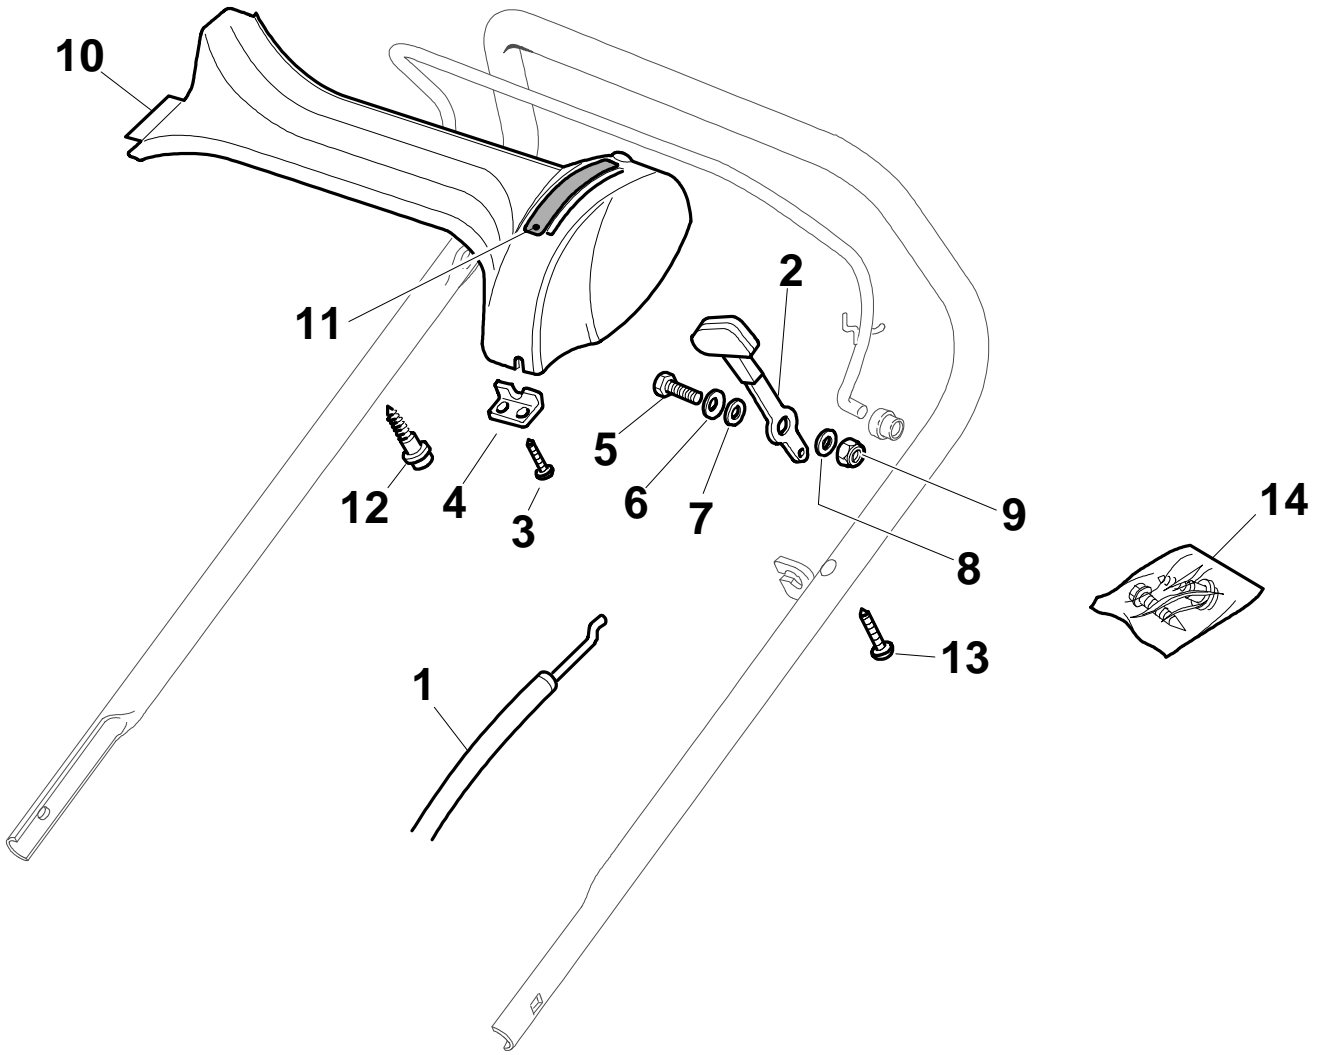

Dash Board

Pos.	Part no.	Q.ty	Description	Remarks
1	81007160/0	1	Cable, Throttle	
2	81007221/0	1	Lever, Throttle	
2	81007221/0	1	Lever, Throttle	(B&S 450-500 Series - Ggp 150 cc)
2	81007280/2	1	Lever, Throttle	
2	81007280/2	1	Lever, Throttle	(B&S 625-675-700 Series - Honda - Ggp 140-160-196 cc)
3	12735105/0	2	Screw	
4	22981467/0	1	Plate	
5	12791500/0	1	Screw	
6	12530060/0	1	Elastic Washer	
7	12523040/0	1	Washer	
8	12523040/0	1	Washer	
9	12154510/0	1	Nut	
10	22120172/0	1	Dash Board Black	
10	22120173/0	1	Dash Board Red	
10	22120174/0	1	Dash Board Yellow	
11	114356743/1	1	Label	(GGP)
11	114356743/1	1	Label	
11	114356743/1	1	Label	(Honda)
11	114356744/1	1	Label	(B&S)
11	114356744/1	1	Label	
11	114356906/1	1	Label	(B&S 700 series DOV)
11	114356906/1	1	Label	
11	114357646/1	1	Label	(Honda GCV 160-190 Autochoke)
11	114357646/1	1	Label	
12	22943006/0	1	Screw