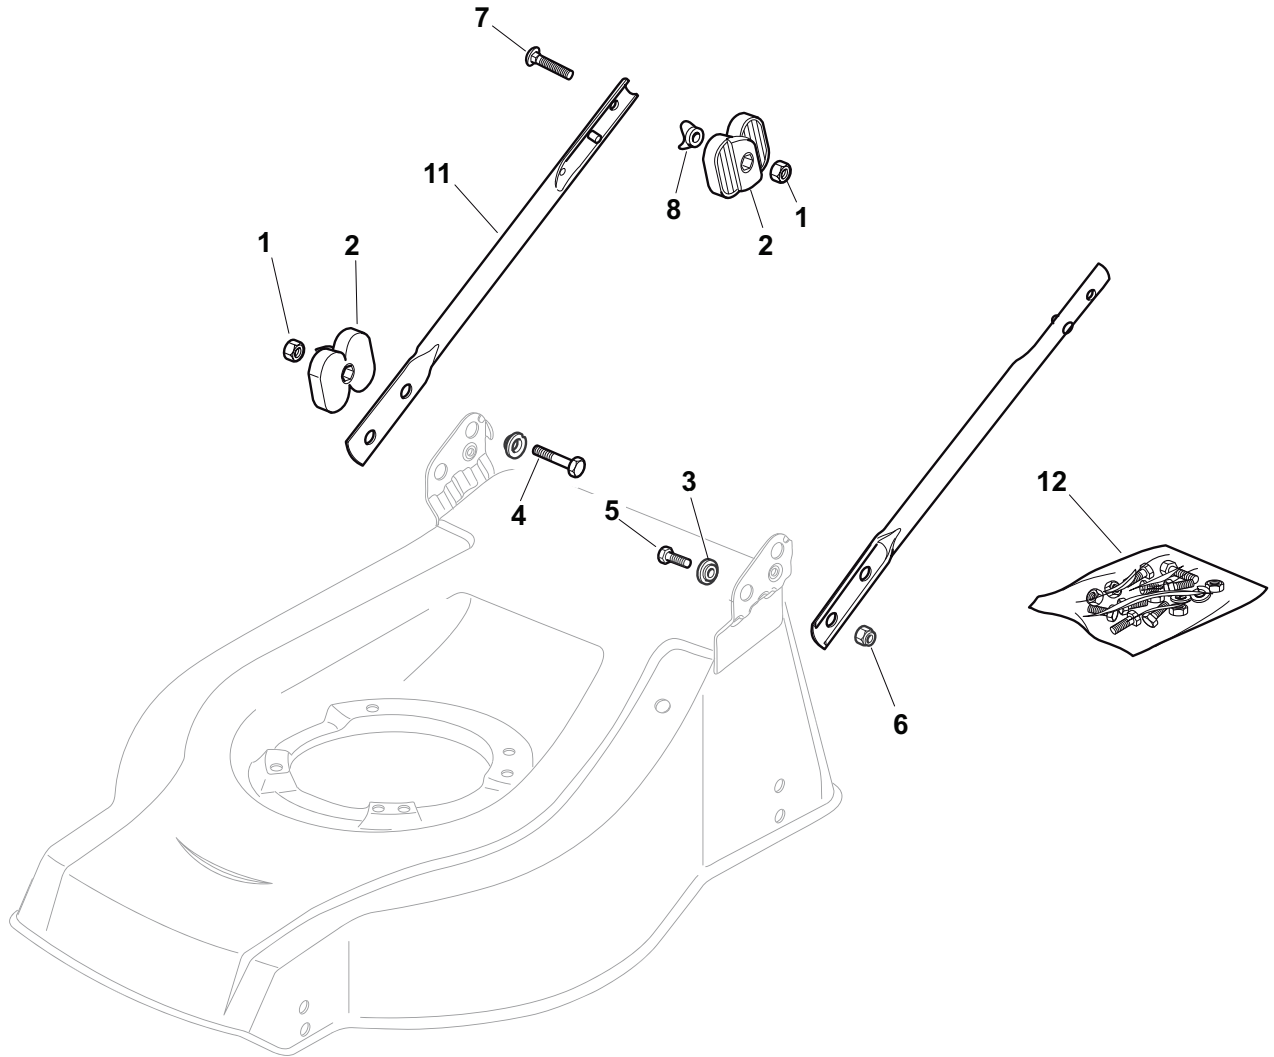

Chassis/Wheels And Height Adjusting

XS 50 MBS - Model Year 2010

Chassis/Wheels And Height Adjusting

Pos.	Part no.	Q.ty	Description	Remarks
1	81001815/1	1	Deck Red	
1	81001815/1	1	Deck Red	484
2	22171002/0	1	Spacer	
3	81000141/1	1	Axle, Front Wheels	
3	81000141/1	1	Axle, Front Wheels	484
4	112436051/0	2	Plate	
5	381002020/0	1	Rod, Height Adjustment	484
5	381002020/0	1	Rod, Height Adjustment	
6	12731350/0	4	Screw	
7	22545142/0	2	Plate	
8	81001278/0	1	Axle, Rear Wheels	
9	22038403/0	1	L Bush	
10	22038402/0	1	R Bush	
11	22170800/0	1	Spacer	
12	12789000/0	2	Screw	
13	81003283/1	1	Lever, Height Adjustment	
14	12154320/0	2	Nut	
15	22122200/0	4	Bearing	
16	81007336/0	2	Wheel	
17	12521350/0	2	Washer	
18	12155000/0	2	Nut	
19	22110381/0	2	Hub Cap	
20	22122200/0	4	Bearing	
21	81007337/0	2	Wheel	
22	12521350/0	2	Washer	
23	12155000/0	2	Nut	
24	22110382/0	2	Hub Cap	
25	12530150/0	4	Washer	
41	12691800/0	1	Screw	
41	12793701/0	3	Screw	
42	12155000/0	1	Nut	
42	12293201/0	3	Nut	

Protection, Belt

Pos.	Part no.	Q.ty	Description	Remarks
1	22140223/0	1	Deflector	
2	22060198/0	1	Protection	
3	12728530/0	3	Screw	
4	22291150/0	1	Rubber Insert	

Handle, Lower Part

Pos.	Part no.	Q.ty	Description	Remarks
1	12293202/0	4	Nut	
2	22399803/0	4	Knob	
3	22041955/0	4	Bush	
4	12793700/0	2	Screw	
5	12792610/0	2	Screw	
6	12155000/0	2	Nut	
7	12819125/0	2	Screw	
8	22680006/1	2	Washer	
11	81006973/0	2	Handle, Lower Part	
12	81008633/0	1	Outfit, Screws	