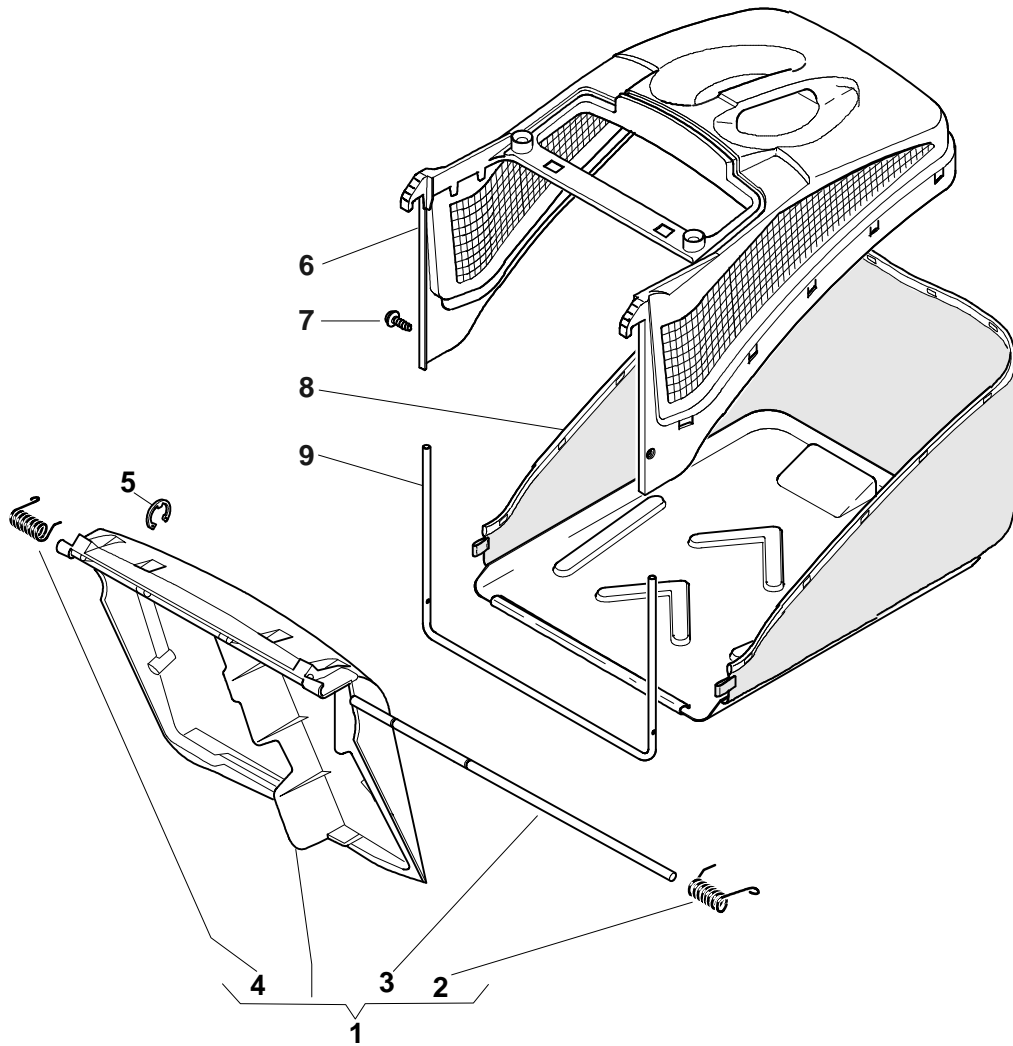

Grass-Catcher

Pos.	Part no.	Q.ty	Description	Remarks
1	381008021/2	1	Stone-Guard Black	
2	22450410/1	1	R Spring	
3	22517906/1	1	Pin	
4	22450420/1	1	L Spring	
5	12000930/0	1	Snap Ring	
6	22486093/0	1	Grass-Box, Upper	
7	12728445/0	2	Screw	
8	81002195/0	1	Box, Fabric	
9	22608523/0	1	Stiffening Lower