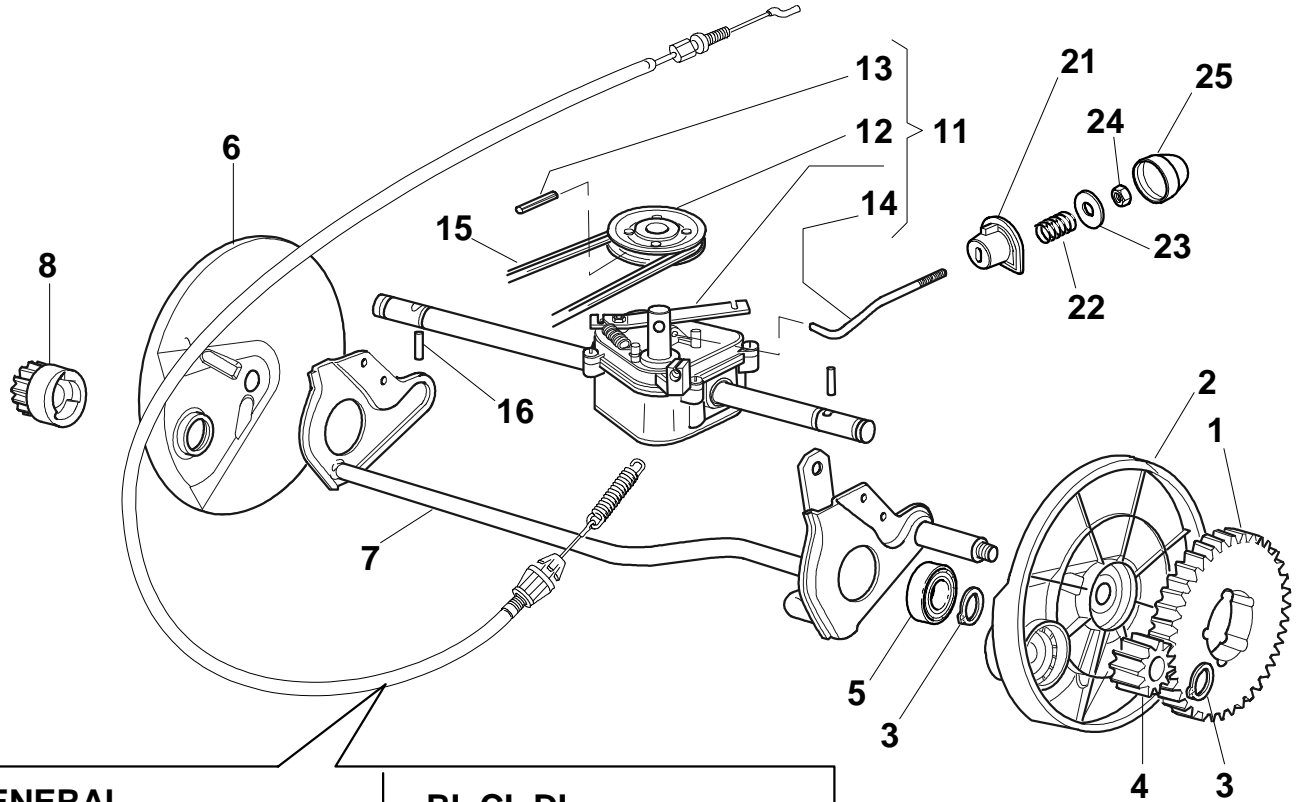

Protection, Belt

Pos.	Part no.	Q.ty	Description	Remarks
1	22140223/0	1	Deflector	
2	22060198/0	1	Protection	
3	12728530/0	3	Screw	
4	22291150/0	1	Rubber Insert	

Handle, Lower Part

Pos.	Part no.	Q.ty	Description	Remarks
1	12293202/0	4	Nut	
2	22399803/0	4	Knob	
3	22041955/0	4	Bush	
4	12793700/0	2	Screw	
5	12792610/0	2	Screw	
6	12155000/0	2	Nut	
7	12819125/0	2	Screw	
8	22680006/1	2	Washer	
11	81006973/0	2	Handle, Lower Part	
12	81008633/0	1	Outfit, Screws	

Dash Board

Pos.	Part no.	Q.ty	Description	Remarks
------	----------	------	-------------	---------

13	12728460/0	1	Screw	
14	81008609/0	1	Outfit, Dash-Board Screws	

Rear Drive

Pos.	Part no.	Q.ty	Description	Remarks
1	22120105/1	2	Ring Gear	
2	22600093/0	1	Protection, L Wheel	
3	12608600/0	4	Snap Ring	
4	22570120/1	1	Pinion L	
5	19216035/0	2	Bearing	
6	22600092/0	1	Protection, R Wheel	
7	81000147/0	1	Axle, Rear Wheels	
8	22570110/1	1	Pinion R	
11	81003076/0	1	Gear Box	(General Transmission)
11	81003076/0	1	Gear Box	
11	81003081/1	1	Gear Box (Grey)	(Bi Ci Di)
11	81003081/1	1	Gear Box (Grey)	
12	22601904/0	1	Pulley	
13	12645705/0	1	Pin	
14	22033280/0	1	Adjustment Rod	
14	22033280/0	1	Adjustment Rod	(Bi Ci Di)
14	22033283/0	1	Adjustment Rod	
14	22033283/0	1	Adjustment Rod	(General Transmission)
15	35063800/0	1	Belt	
15	35063800/0	1	Belt	484
16	22753000/0	2	Pin	
21	22041957/1	1	Bush	
22	22450063/0	1	Spring	
23	22680009/0	1	Washer	
24	12154510/0	1	Nut	

Rear Drive

Pos.	Part no.	Q.ty	Description	Remarks
------	----------	------	-------------	---------

25	22110230/0	1	Cap	
----	------------	---	-----	--

Blade

Pos.	Part no.	Q.ty	Description	Remarks
1	122465607/3	1	Hub With Pulley, Crankshaft Ø 22.2	
2	81004346/3	1	Blade Standard	
2	81004346/3	1	Blade Standard	484
2	81004397/0	1	Blade Winged	
2	81004397/0	1	Blade Winged	484
3	22160400/0	1	Elastic Washer	
4	12523080/0	1	Washer	
5	12735698/0	1	Screw	
6	12139100/0	1	Key	