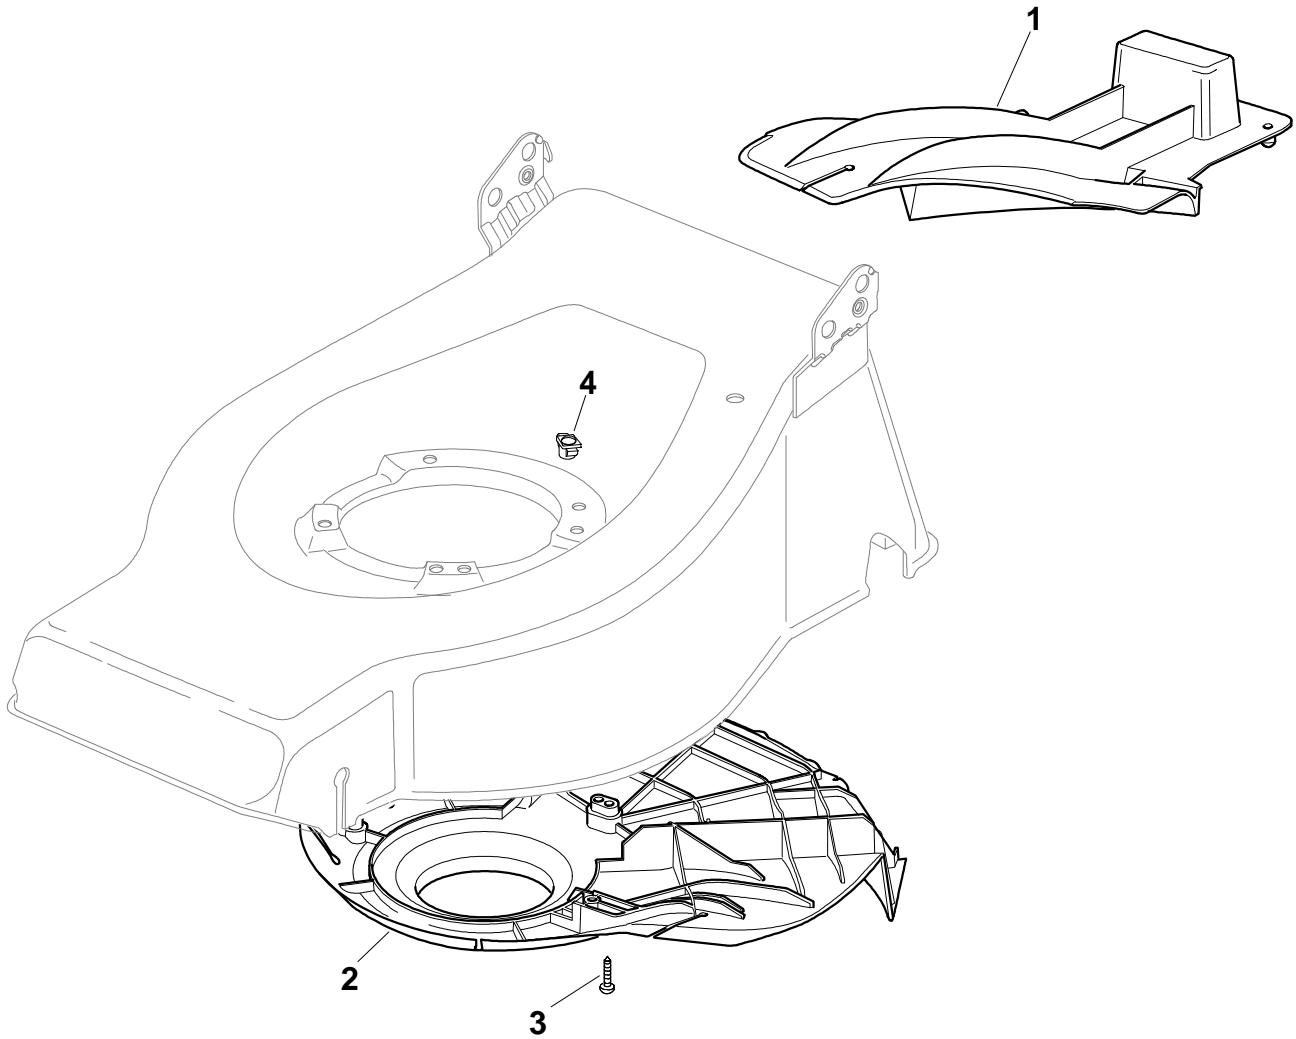

Chassis/Wheels And Height Adjusting

XS 50 MBS - Model Year 2010

Chassis/Wheels And Height Adjusting

Pos.	Part no.	Q.ty	Description	Remarks
1	81001815/1	1	Deck Red	
1	81001815/1	1	Deck Red	484
2	22171002/0	1	Spacer	
3	81000141/1	1	Axle, Front Wheels	
3	81000141/1	1	Axle, Front Wheels	484
4	112436051/0	2	Plate	
5	381002020/0	1	Rod, Height Adjustment	484
5	381002020/0	1	Rod, Height Adjustment	
6	12731350/0	4	Screw	
7	22545142/0	2	Plate	
8	81001278/0	1	Axle, Rear Wheels	
9	22038403/0	1	L Bush	
10	22038402/0	1	R Bush	
11	22170800/0	1	Spacer	
12	12789000/0	2	Screw	
13	81003283/1	1	Lever, Height Adjustment	
14	12154320/0	2	Nut	
15	22122200/0	4	Bearing	
16	81007336/0	2	Wheel	
17	12521350/0	2	Washer	
18	12155000/0	2	Nut	
19	22110381/0	2	Hub Cap	
20	22122200/0	4	Bearing	
21	81007337/0	2	Wheel	
22	12521350/0	2	Washer	
23	12155000/0	2	Nut	
24	22110382/0	2	Hub Cap	
25	12530150/0	4	Washer	
41	12691800/0	1	Screw	
41	12793701/0	3	Screw	
42	12155000/0	1	Nut	
42	12293201/0	3	Nut	

Protection, Belt

Pos.	Part no.	Q.ty	Description	Remarks
1	22140223/0	1	Deflector	
2	22060198/0	1	Protection	
3	12728530/0	3	Screw	
4	22291150/0	1	Rubber Insert	

Handle, Lower Part

Pos.	Part no.	Q.ty	Description	Remarks
1	12293202/0	4	Nut	
2	22399803/0	4	Knob	
3	22041955/0	4	Bush	
4	12793700/0	2	Screw	
5	12792610/0	2	Screw	
6	12155000/0	2	Nut	
7	12819125/0	2	Screw	
8	22680006/1	2	Washer	
11	81006973/0	2	Handle, Lower Part	
12	81008633/0	1	Outfit, Screws	