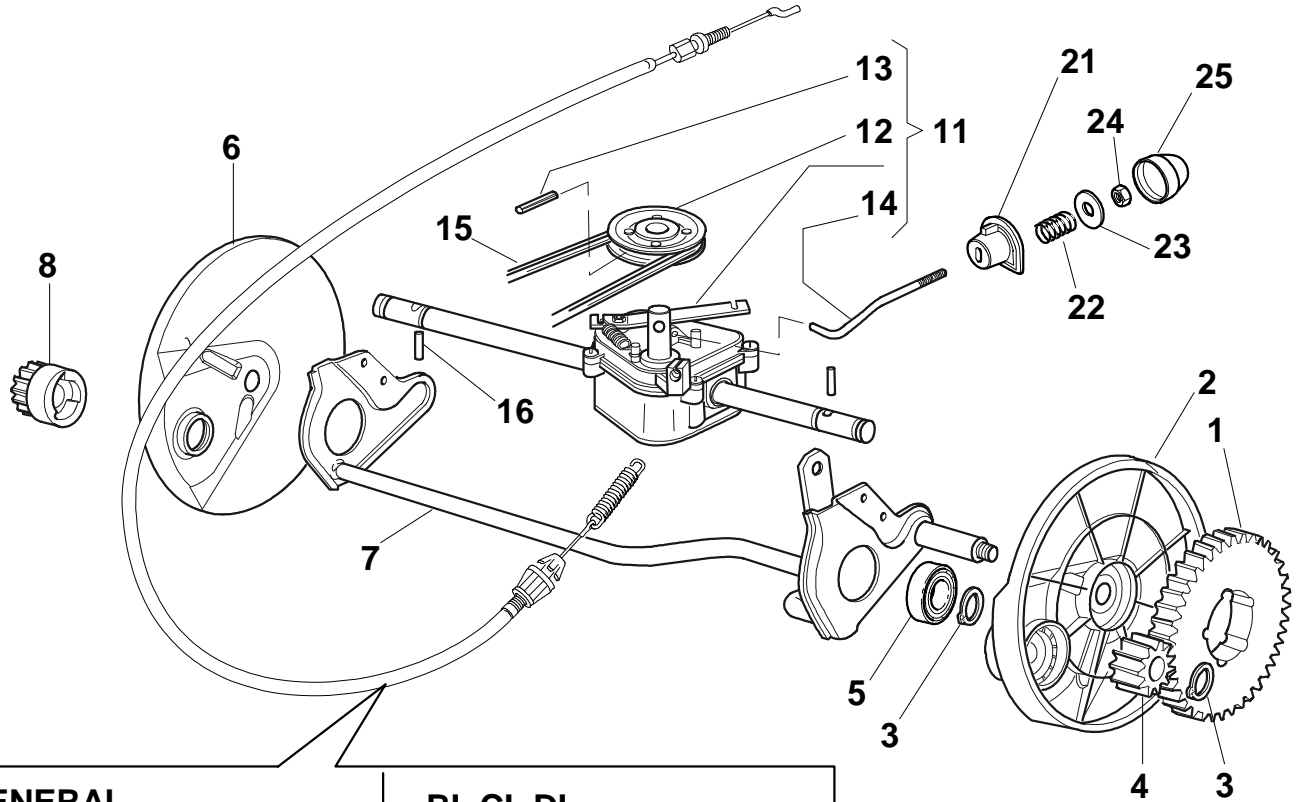

Dash Board

Pos.	Part no.	Q.ty	Description	Remarks
1	81007160/0	1	Cable, Throttle	
2	81007221/0	1	Lever, Throttle	
2	81007221/0	1	Lever, Throttle	(B&S 450-500 Series - Ggp 150 cc)
2	81007280/2	1	Lever, Throttle	
2	81007280/2	1	Lever, Throttle	(B&S 625-675-700 Series - Honda - Ggp 140-160-196 cc)
3	12735105/0	2	Screw	
4	22981467/0	1	Plate	
5	12791500/0	1	Screw	
6	12530060/0	1	Elastic Washer	
7	12523040/0	1	Washer	
8	12523040/0	1	Washer	
9	12154510/0	1	Nut	
10	22120172/0	1	Dash Board Black	
10	22120173/0	1	Dash Board Red	
10	22120174/0	1	Dash Board Yellow	
11	114356743/1	1	Label	(GGP)
11	114356743/1	1	Label	
11	114356743/1	1	Label	(Honda)
11	114356744/1	1	Label	(B&S)
11	114356744/1	1	Label	
11	114356906/1	1	Label	(B&S 700 series DOV)
11	114356906/1	1	Label	
11	114357646/1	1	Label	(Honda GCV 160-190 Autochoke)
11	114357646/1	1	Label	
12	22943006/0	1	Screw	

Dash Board

Pos.	Part no.	Q.ty	Description	Remarks
------	----------	------	-------------	---------

13	12728460/0	1	Screw	
14	81008609/0	1	Outfit, Dash-Board Screws	

Rear Drive

Pos.	Part no.	Q.ty	Description	Remarks
1	22120105/1	2	Ring Gear	
2	22600093/0	1	Protection, L Wheel	
3	12608600/0	4	Snap Ring	
4	22570120/1	1	Pinion L	
5	19216035/0	2	Bearing	
6	22600092/0	1	Protection, R Wheel	
7	81000147/0	1	Axle, Rear Wheels	
8	22570110/1	1	Pinion R	
11	81003076/0	1	Gear Box	(General Transmission)
11	81003076/0	1	Gear Box	
11	81003081/1	1	Gear Box (Grey)	(Bi Ci Di)
11	81003081/1	1	Gear Box (Grey)	
12	22601904/0	1	Pulley	
13	12645705/0	1	Pin	
14	22033280/0	1	Adjustment Rod	
14	22033280/0	1	Adjustment Rod	(Bi Ci Di)
14	22033283/0	1	Adjustment Rod	
14	22033283/0	1	Adjustment Rod	(General Transmission)
15	35063800/0	1	Belt	
15	35063800/0	1	Belt	484
16	22753000/0	2	Pin	
21	22041957/1	1	Bush	
22	22450063/0	1	Spring	
23	22680009/0	1	Washer	
24	12154510/0	1	Nut	