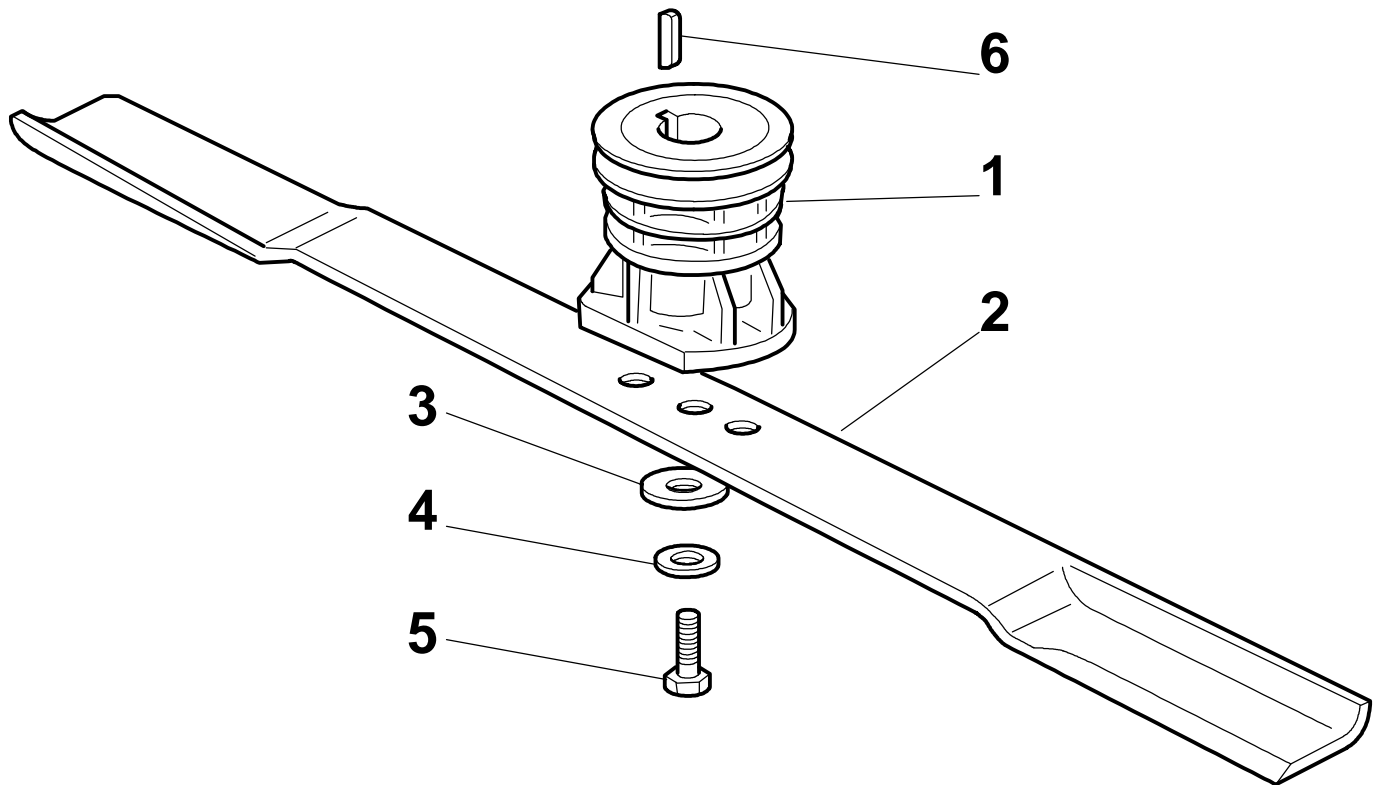

Blade

Pos.	Part no.	Q.ty	Description	Remarks
1	122465607/3	1	Hub With Pulley, Crankshaft Ø 22.2	
2	81004346/3	1	Blade Standard	
2	81004346/3	1	Blade Standard	484
2	81004397/0	1	Blade Winged	
2	81004397/0	1	Blade Winged	484
3	22160400/0	1	Elastic Washer	
4	12523080/0	1	Washer	
5	12735698/0	1	Screw	
6	12139100/0	1	Key