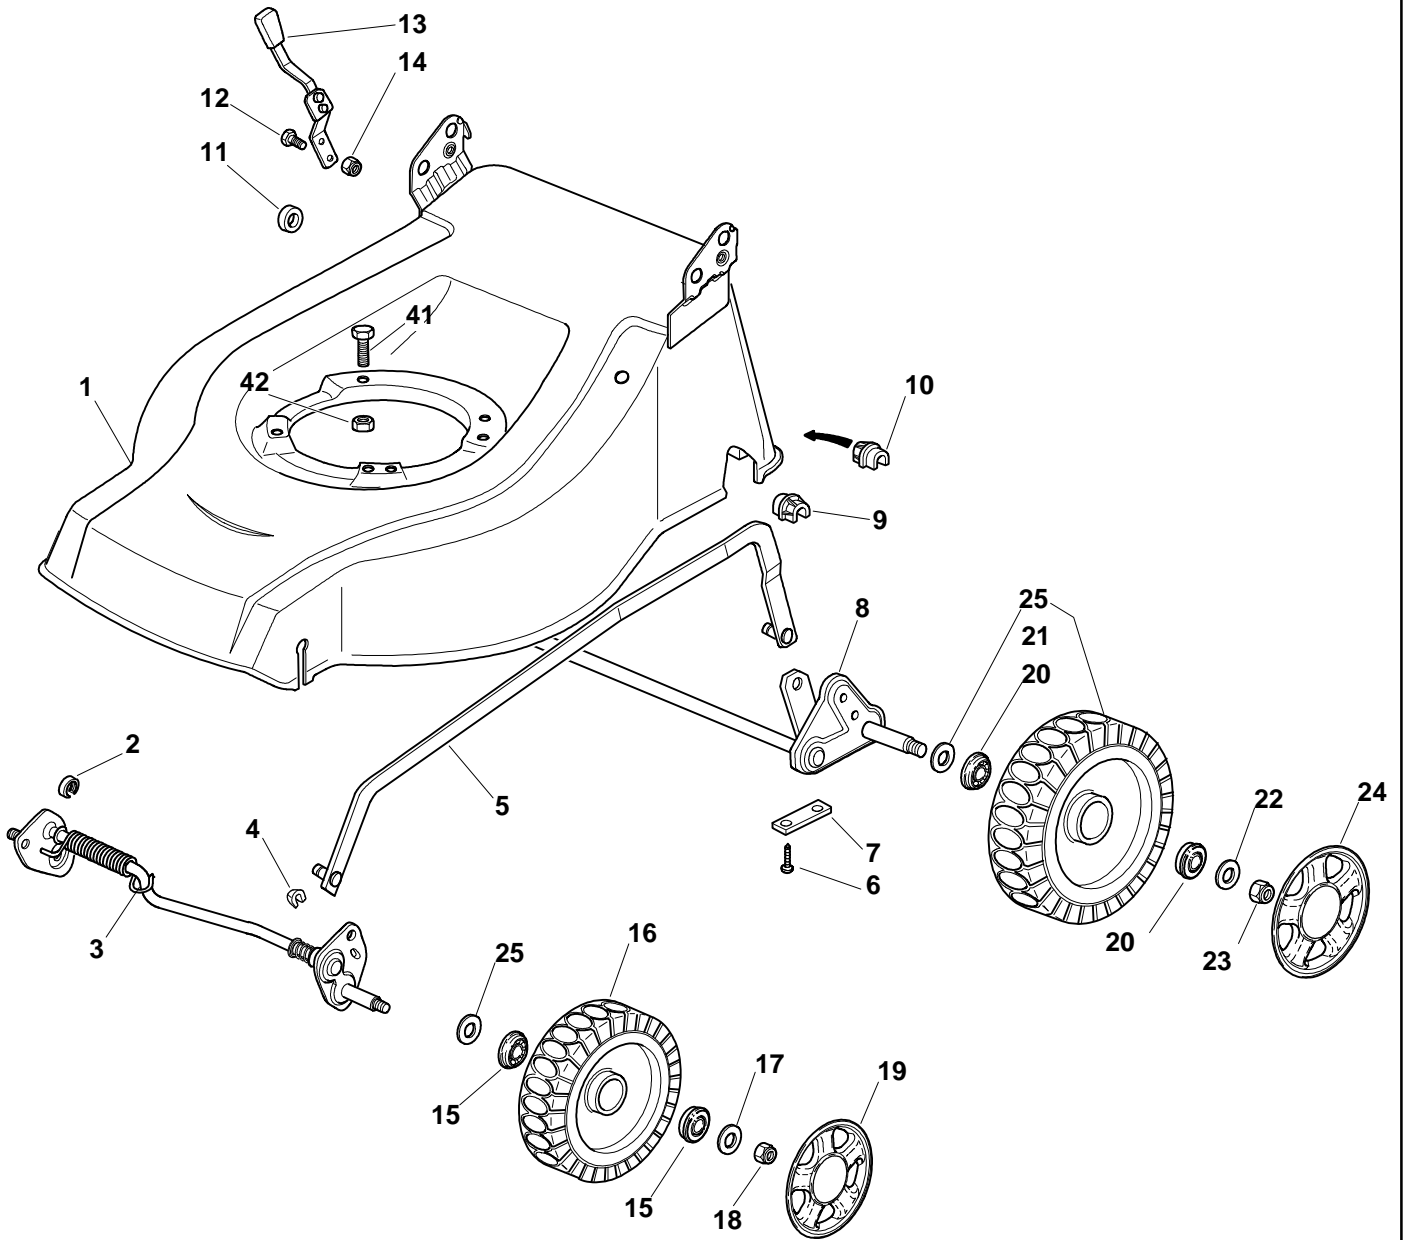

Chassis/Wheels And Height Adjusting

XS 50 MBS - Model Year 2010

Chassis/Wheels And Height Adjusting

Pos.	Part no.	Q.ty	Description	Remarks
1	81001815/1	1	Deck Red	
1	81001815/1	1	Deck Red	484
2	22171002/0	1	Spacer	
3	81000141/1	1	Axle, Front Wheels	
3	81000141/1	1	Axle, Front Wheels	484
4	112436051/0	2	Plate	
5	381002020/0	1	Rod, Height Adjustment	484
5	381002020/0	1	Rod, Height Adjustment	
6	12731350/0	4	Screw	
7	22545142/0	2	Plate	
8	81001278/0	1	Axle, Rear Wheels	
9	22038403/0	1	L Bush	
10	22038402/0	1	R Bush	
11	22170800/0	1	Spacer	
12	12789000/0	2	Screw	
13	81003283/1	1	Lever, Height Adjustment	
14	12154320/0	2	Nut	
15	22122200/0	4	Bearing	
16	81007336/0	2	Wheel	
17	12521350/0	2	Washer	
18	12155000/0	2	Nut	
19	22110381/0	2	Hub Cap	
20	22122200/0	4	Bearing	
21	81007337/0	2	Wheel	
22	12521350/0	2	Washer	
23	12155000/0	2	Nut	
24	22110382/0	2	Hub Cap	
25	12530150/0	4	Washer	
41	12691800/0	1	Screw	
41	12793701/0	3	Screw	
42	12155000/0	1	Nut	
42	12293201/0	3	Nut