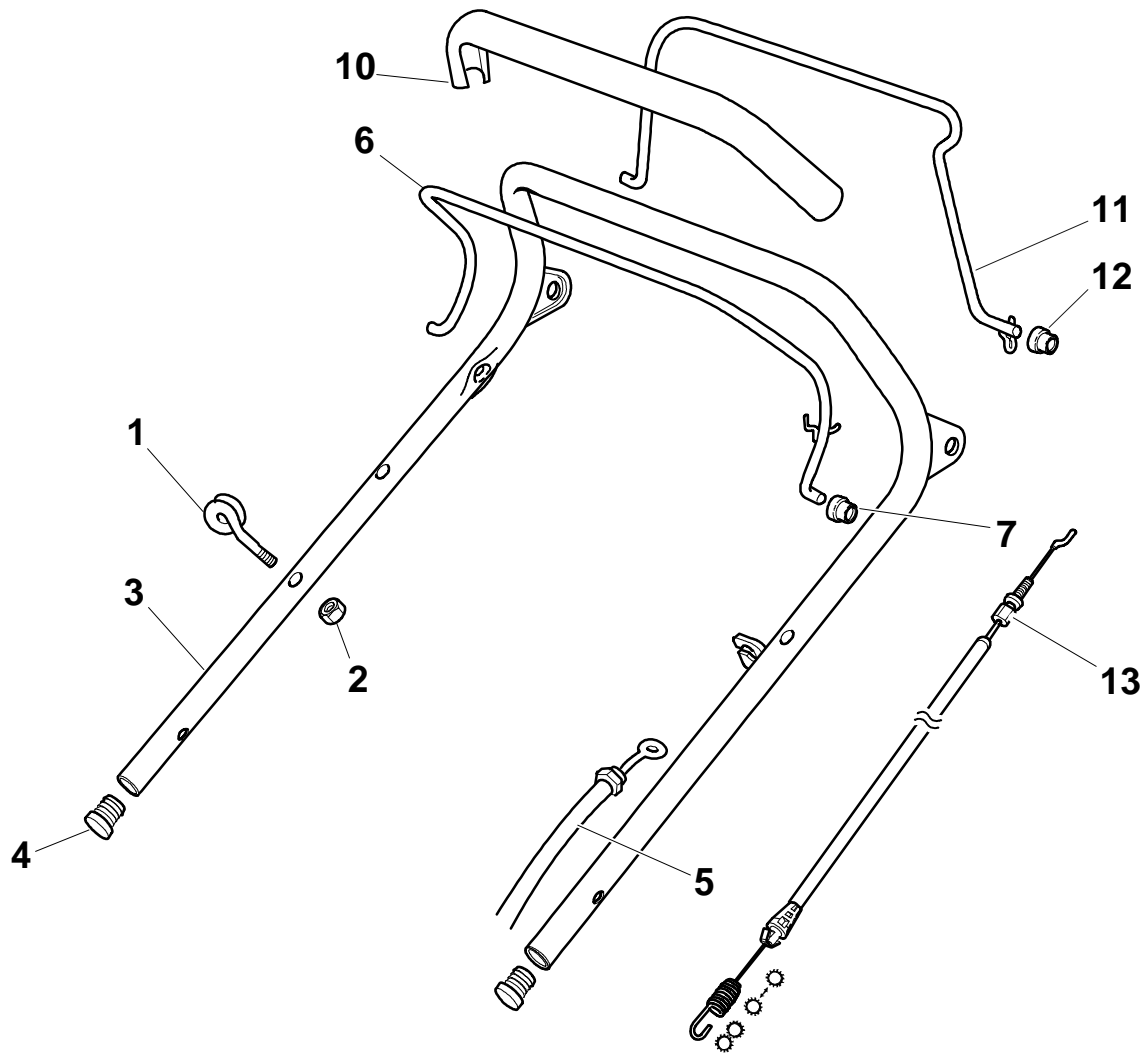

Protection, Belt

Pos.	Part no.	Q.ty	Description	Remarks
1	22140223/0	1	Deflector	
2	22060198/0	1	Protection	
3	12728530/0	3	Screw	
4	22291150/0	1	Rubber Insert	

Handle, Lower Part

Pos.	Part no.	Q.ty	Description	Remarks
1	12293202/0	4	Nut	
2	22399803/0	4	Knob	
3	22041955/0	4	Bush	
4	12793700/0	2	Screw	
5	12792610/0	2	Screw	
6	12155000/0	2	Nut	
7	12819125/0	2	Screw	
8	22680006/1	2	Washer	
11	81006973/0	2	Handle, Lower Part	
12	81008633/0	1	Outfit, Screws	

Handle, Upper Part

Pos.	Part no.	Q.ty	Description	Remarks
1	22430309/0	1	Guide Spring	
2	12154330/0	1	Nut	
3	81006981/0	1	Handle, Upper Part	
4	18566112/0	2	Cap	
5	81000611/0	1	Cable, Thread Engine Brake	(Ggp 150cc)
5	81000611/0	1	Cable, Thread Engine Brake	
5	81000641/0	1	Cable, Thread Engine Brake	
5	81000641/0	1	Cable, Thread Engine Brake	484 (Honda Gcv 135-160)
5	81000642/1	1	Cable, Thread Engine Brake	484 (B&S 625-675 Series)
5	81000642/1	1	Cable, Thread Engine Brake	
5	81000757/0	1	Cable, Thread Engine Brake	484 (Ggp 140cc)
5	81000757/0	1	Cable, Thread Engine Brake	484 (Ggp 160cc)
5	81000757/0	1	Cable, Thread Engine Brake	484 (Ggp 196cc)
5	81000757/0	1	Cable, Thread Engine Brake	
6	81003291/3	1	Lever, Engine Brake	
7	22041966/0	2	Bush	
10	22291050/0	1	Handgrip Black	
11	22041965/1	2	Bush	
12	81003288/1	1	Lever, Driving	
13	81000668/1	1	Cable, Rear Drive	(General Transmission)
13	81000668/1	1	Cable, Rear Drive	
13	81000672/0	1	Cable, Rear Drive	
13	81000672/0	1	Cable, Rear Drive	(Bi Ci Di)