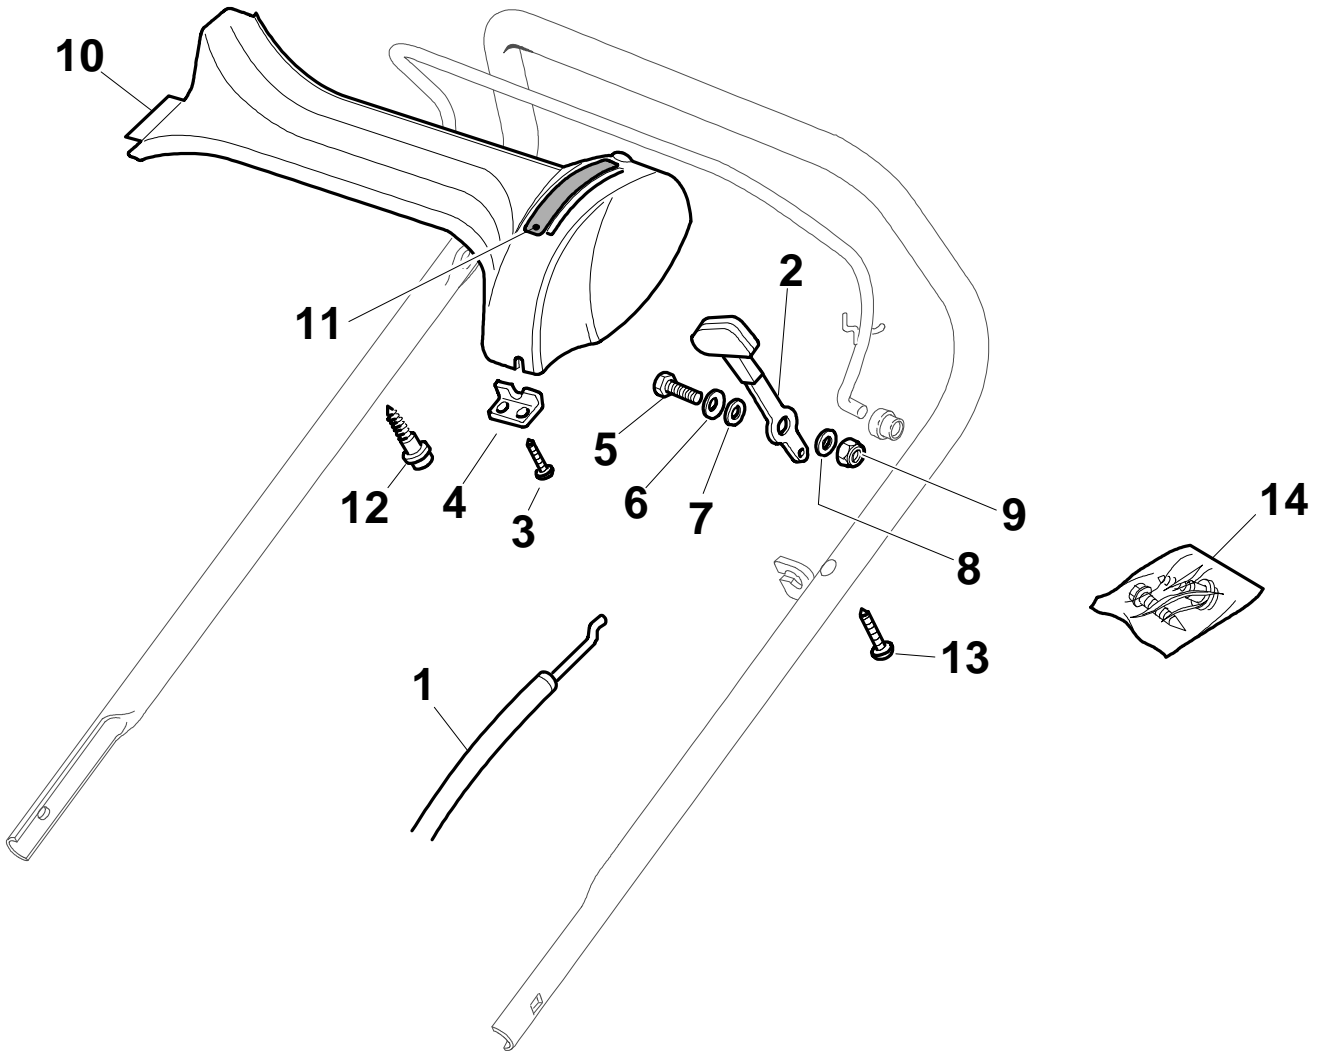

Dash Board

Pos.	Part no.	Q.ty	Description	Remarks

13	12728460/0	1	Screw	
14	81008609/0	1	Outfit, Dash-Board Screws