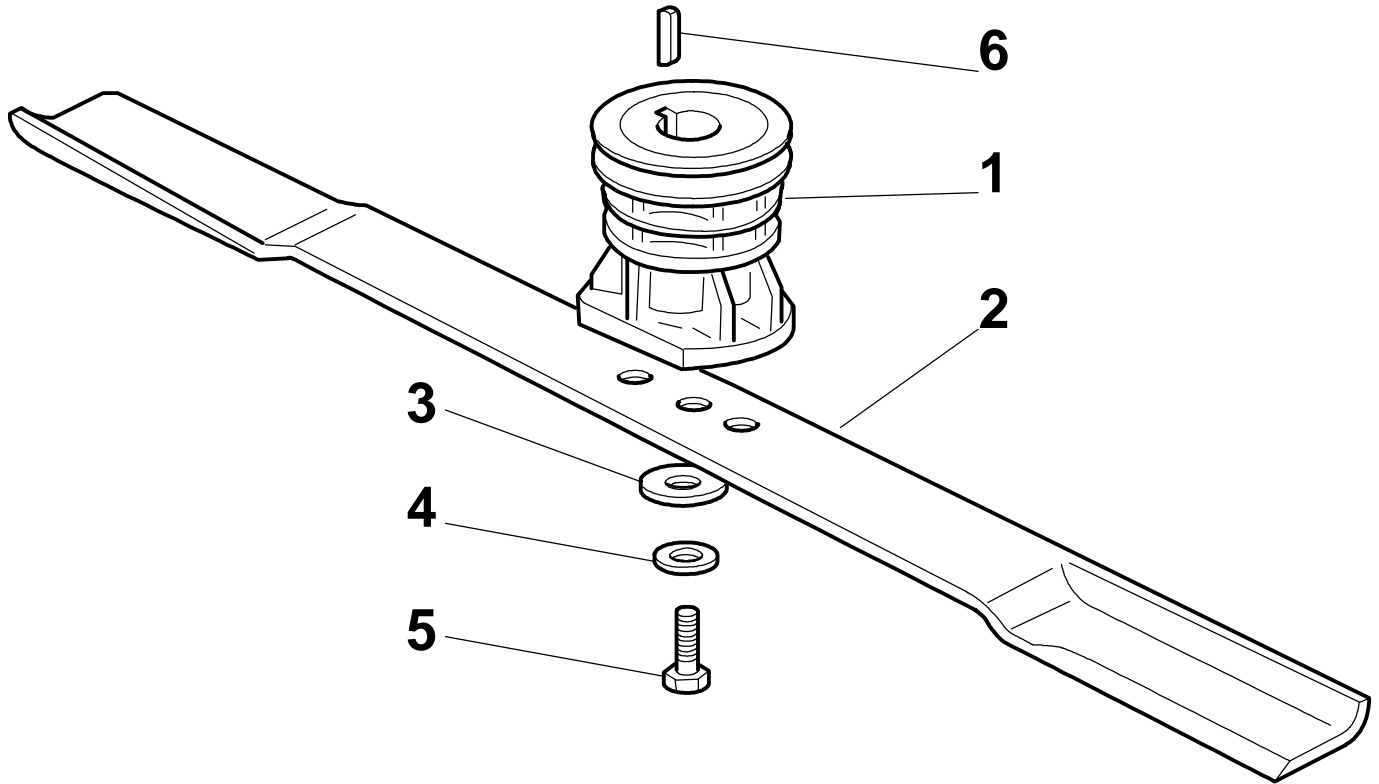

Handle, Upper Part

Pos.	Part no.	Q.ty	Description	Remarks
1	22430309/0	1	Guide Spring	
2	12154330/0	1	Nut	
3	81006981/0	1	Handle, Upper Part	
4	18566112/0	2	Cap	
5	181030009/0	1	Cable, Thread Engine Brake	534 (B&S 700 Series)
5	81000611/0	1	Cable, Thread Engine Brake	(Ggp 150cc)
5	81000640/0	1	Cable, Thread Engine Brake	534 (Honda Gcv 135-160-190)
5	81000643/0	1	Cable, Thread Motor Brake	534 (B&S 500 Series)
5	81000756/0	1	Cable, Thread Engine Brake	534 (B&S 625-675 Series)
5	81000756/0	1	Cable, Thread Engine Brake	534 (B&S 675 Series Es)
5	81000756/0	1	Cable, Thread Engine Brake	534 (Ggp 140cc)
5	81000756/0	1	Cable, Thread Engine Brake	534 (Ggp 160cc)
5	81000756/0	1	Cable, Thread Engine Brake	534 (Ggp 196cc)
6	81003291/3	1	Lever, Engine Brake	
7	22041966/0	2	Bush	
10	22291050/0	1	Handgrip Black	
11	22041965/1	2	Bush	
12	81003288/1	1	Lever, Driving	
13	81000668/1	1	Cable, Rear Drive	(General Transmission)
13	81000672/0	1	Cable, Rear Drive	(Bi Ci Di)

Dash Board

Pos.	Part no.	Q.ty	Description	Remarks
1	81007160/0	1	Cable, Trottle	
2	81007221/0	1	Lever, Throttle	(B&S 450-500 Series - Ggp 150 cc)
2	81007280/2	1	Lever, Throttle	(B&S 625-675-700 Series - Honda - Ggp 140-160-196 cc)
3	12735105/0	2	Screw	
4	22981467/0	1	Plate	
5	12791500/0	1	Screw	
6	12530060/0	1	Elastic Washer	
7	12523040/0	1	Washer	
8	12523040/0	1	Washer	
9	12154510/0	1	Nut	
10	22120172/0	1	Dash Board Black	
10	22120173/0	1	Dash Board Red	
10	22120174/0	1	Dash Board Yellow	
11	114356743/1	1	Label	(GGP)
11	114356743/1	1	Label	(Honda)
11	114356744/1	1	Label	(B&S)
11	114356906/1	1	Label	(B&S 700 series DOV)
11	114357646/1	1	Label	(Honda GCV 160-190 Autochoke)
12	22943006/0	1	Screw	
13	12728460/0	1	Screw	
14	81008609/0	1	Outfit, Dash-Board Screws	

Blade

Pos.	Part no.	Q.ty	Description	Remarks
1	122465607/3	1	Hub With Pulley, Crankshaft Ø 22.2	
2	81004381/1	1	Blade Standard	
2	81004398/0	1	Blade Standard	
3	22160400/0	1	Elastic Washer	
4	12523080/0	1	Washer	
5	12735698/0	1	Screw	
6	12139100/0	1	Key	