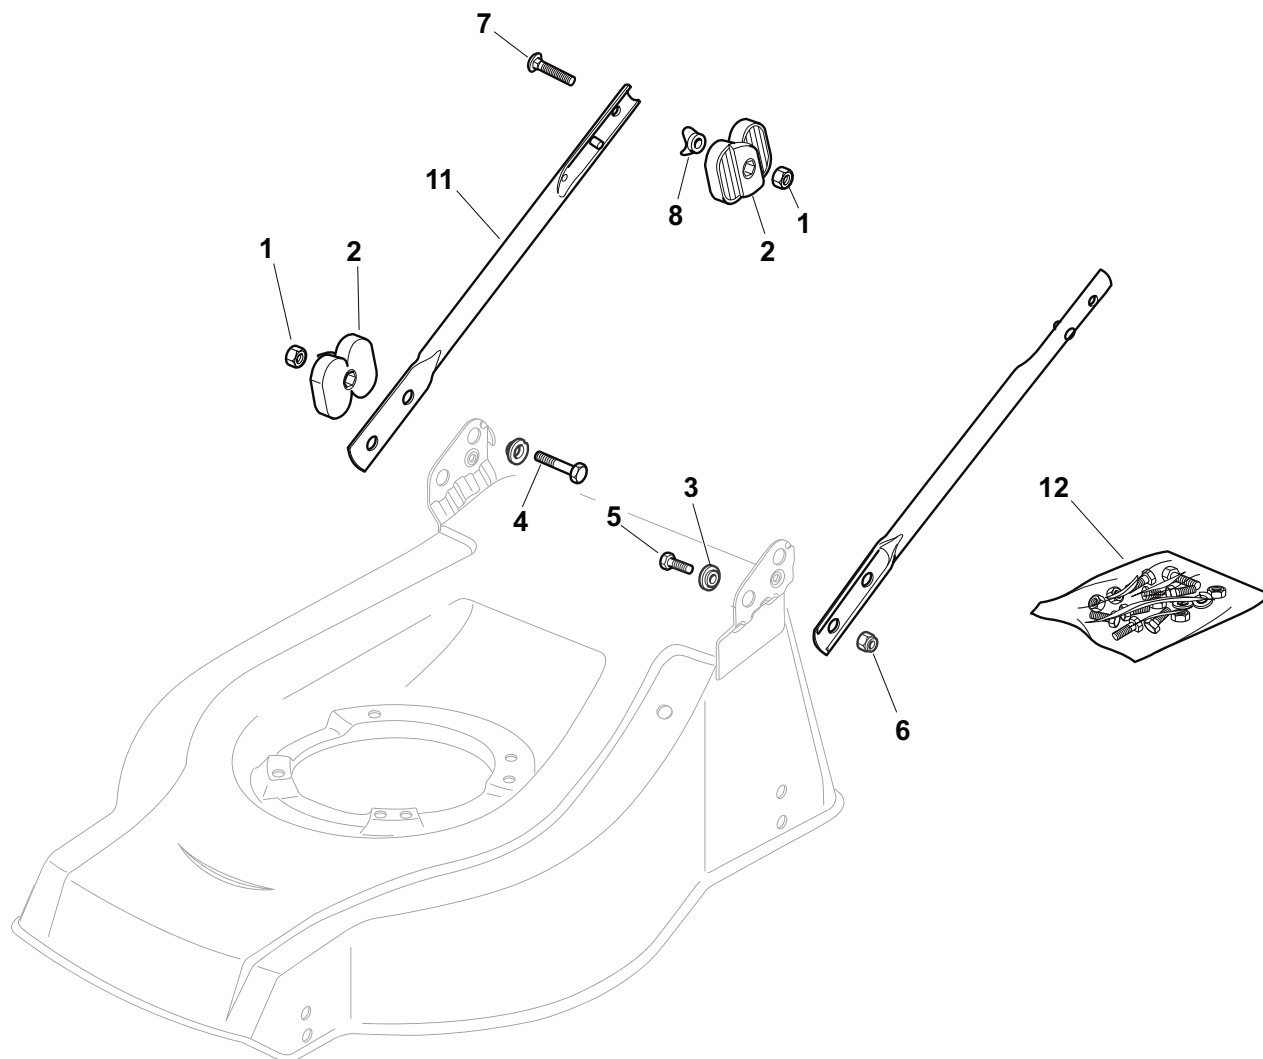

Chassis/Wheels And Height Adjusting

Pos.	Part no.	Q.ty	Description	Remarks
1	81002356/1	1	Deck Red	
2	22171002/0	1	Spacer	
3	81000143/1	1	Axle, Front Wheels	
4	112436051/0	2	Plate	
5	381002021/0	1	Rod, Height Adjustment	
12	12789000/0	2	Screw	
13	81003283/1	1	Lever, Height Adjustment	
14	12154320/0	2	Nut	
15	22122200/0	4	Bearing	
16	81007336/0	2	Wheel	
17	12521350/0	2	Washer	
18	12155000/0	2	Nut	
19	22110381/0	2	Hub Cap	
20	22122200/0	4	Bearing	
21	81007337/0	2	Wheel	
22	12521350/0	2	Washer	
23	12155000/0	2	Nut	
24	22110382/0	2	Hub Cap	
25	12530150/0	2	Washer	
41	12691800/0	1	Screw	
41	12793701/0	3	Screw	
42	12155000/0	1	Nut	
42	12293201/0	3	Nut	
43	12731350/0	4	Screw	
44	22545152/0	2	Plate	

Protection, Belt

Pos.	Part no.	Q.ty	Description	Remarks
------	----------	------	-------------	---------

1	22140222/0	1	Deflector	
2	322060197/2	1	Protection	
3	12728530/0	3	Screw	
4	22291150/0	1	Rubber Insert	

Handle, Lower Part

Pos.	Part no.	Q.ty	Description	Remarks
1	12293202/0	4	Nut	
2	22399803/0	4	Knob	
3	22041955/0	4	Bush	
4	12793700/0	2	Screw	
5	12792610/0	2	Screw	
6	12155000/0	2	Nut	
7	12819125/0	2	Screw	
8	22680006/1	2	Washer	
11	81006973/0	2	Handle, Lower Part	
12	81008633/0	1	Outfit, Screws	

Blade

Pos.	Part no.	Q.ty	Description	Remarks
1	122465607/3	1	Hub With Pulley, Crankshaft Ø 22.2	
2	81004381/1	1	Blade Standard	
2	81004398/0	1	Blade Standard	
3	22160400/0	1	Elastic Washer	
4	12523080/0	1	Washer	
5	12735698/0	1	Screw	
6	12139100/0	1	Key	