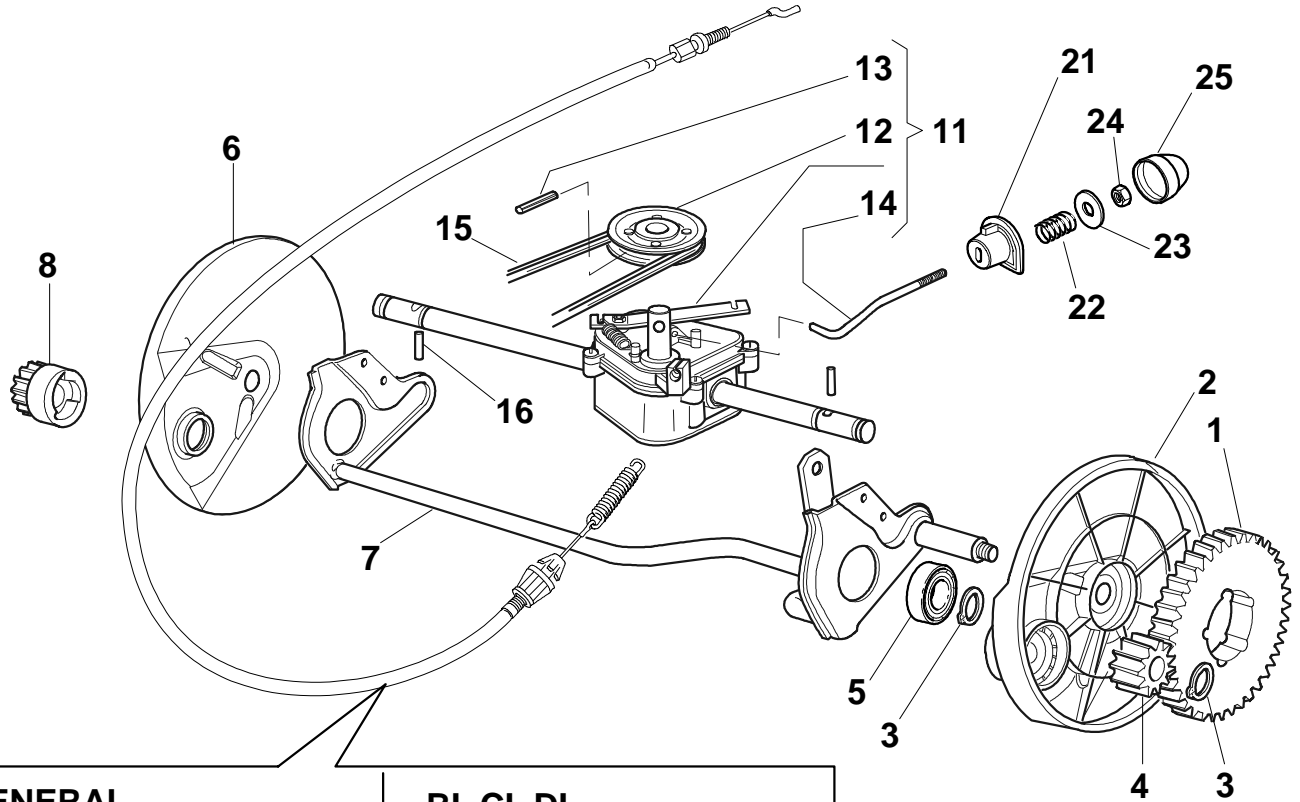

Rear Drive

**GENERAL
TRANSMISSION**

BI. CI. DI.

Pos.	Part no.	Q.ty	Description	Remarks
1	22120105/1	2	Ring Gear	
2	22600093/0	1	Protection, L Wheel	
3	12608600/0	4	Snap Ring	
4	22570120/1	1	Pinion L	
5	19216035/0	2	Bearing	
6	22600092/0	1	Protection, R Wheel	
7	81000147/0	1	Axle, Rear Wheels	
8	22570110/1	1	Pinion R	
11	81003076/0	1	Gear Box	(General Transmission)
11	81003081/1	1	Gear Box (Grey)	(Bi Ci Di)
12	22601904/0	1	Pulley	
13	12645705/0	1	Pin	
14	22033280/0	1	Adjustment Rod	(Bi Ci Di)
14	22033283/0	1	Adjustment Rod	(General Transmission)
15	35063902/0	1	Belt	
16	22753000/0	2	Pin	
21	22041957/1	1	Bush	
22	22450063/0	1	Spring	
23	22680009/0	1	Washer	
24	12154510/0	1	Nut	
25	22110230/0	1	Cap