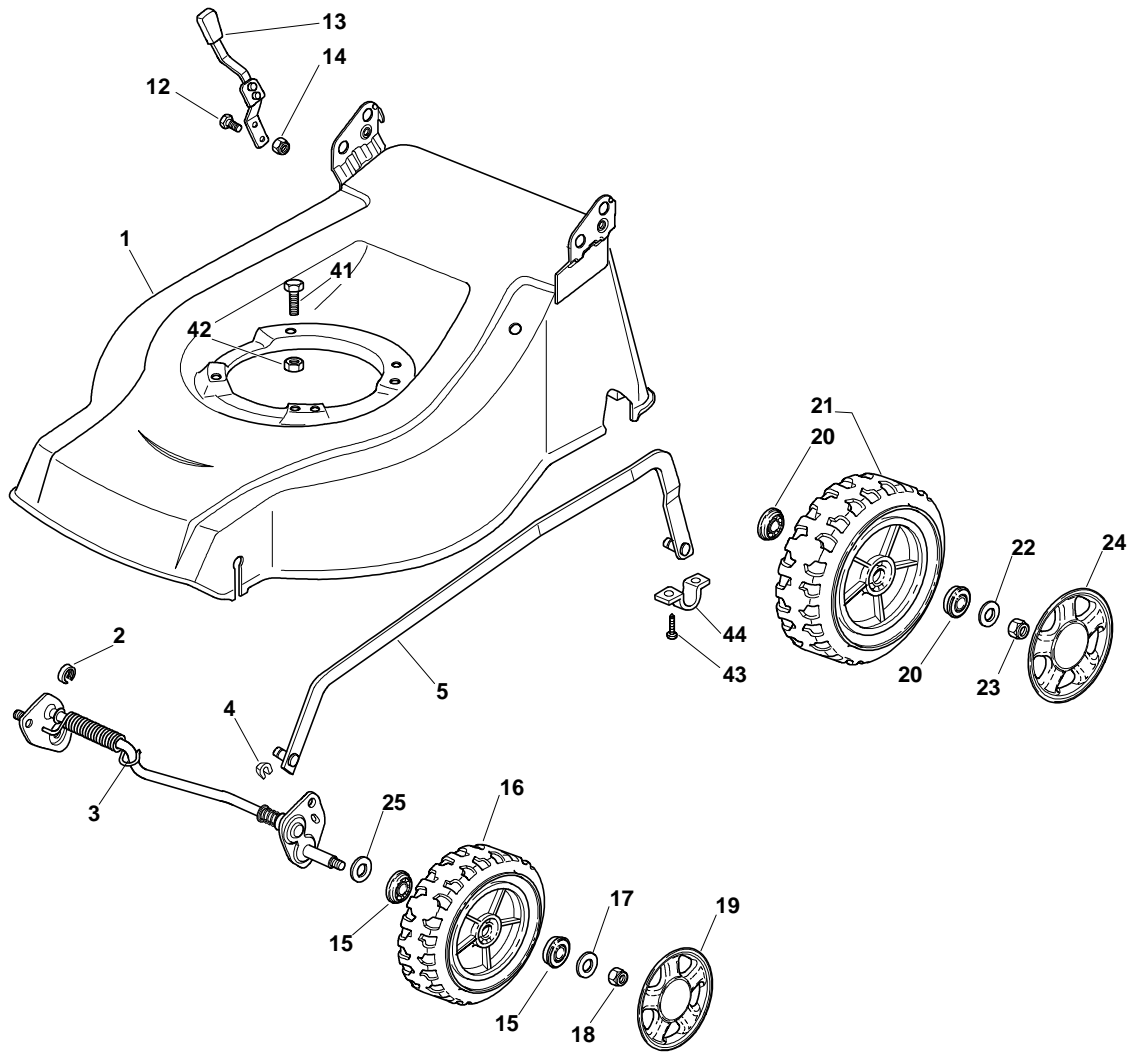

Green Passion

Illustrated Parts List

XS 55 MBS - Model Year 2010

- Use GLOBAL GARDEN PRODUCT Genuine Spare Parts specified in the parts list for repair and/or replacement.
- The contents described in the parts list may change due to improvement.
- The drawings of the spare parts are only indicative and might not represent the part in question exactly.
- The indications "right" - "left" - "front" - "rear" refer to the position of the operator when using the machine.
- When placing orders of parts for repair and/or replacement, make sure that the illustrated parts list is the one applying to the machine's year of manufacture, as shown on the identification plate attached to the machine.

Chassis/Wheels And Height Adjusting

Pos.	Part no.	Q.ty	Description	Remarks
1	81002356/1	1	Deck Red	
2	22171002/0	1	Spacer	
3	81000143/1	1	Axle, Front Wheels	
4	112436051/0	2	Plate	
5	381002021/0	1	Rod, Height Adjustment	
12	12789000/0	2	Screw	
13	81003283/1	1	Lever, Height Adjustment	
14	12154320/0	2	Nut	
15	22122200/0	4	Bearing	
16	81007336/0	2	Wheel	
17	12521350/0	2	Washer	
18	12155000/0	2	Nut	
19	22110381/0	2	Hub Cap	
20	22122200/0	4	Bearing	
21	81007337/0	2	Wheel	
22	12521350/0	2	Washer	
23	12155000/0	2	Nut	
24	22110382/0	2	Hub Cap	
25	12530150/0	2	Washer	
41	12691800/0	1	Screw	
41	12793701/0	3	Screw	
42	12155000/0	1	Nut	
42	12293201/0	3	Nut	
43	12731350/0	4	Screw	
44	22545152/0	2	Plate	

Blade

Pos.	Part no.	Q.ty	Description	Remarks
1	122465607/3	1	Hub With Pulley, Crankshaft Ø 22.2	
2	81004381/1	1	Blade Standard	
2	81004398/0	1	Blade Standard	
3	22160400/0	1	Elastic Washer	
4	12523080/0	1	Washer	
5	12735698/0	1	Screw	
6	12139100/0	1	Key	