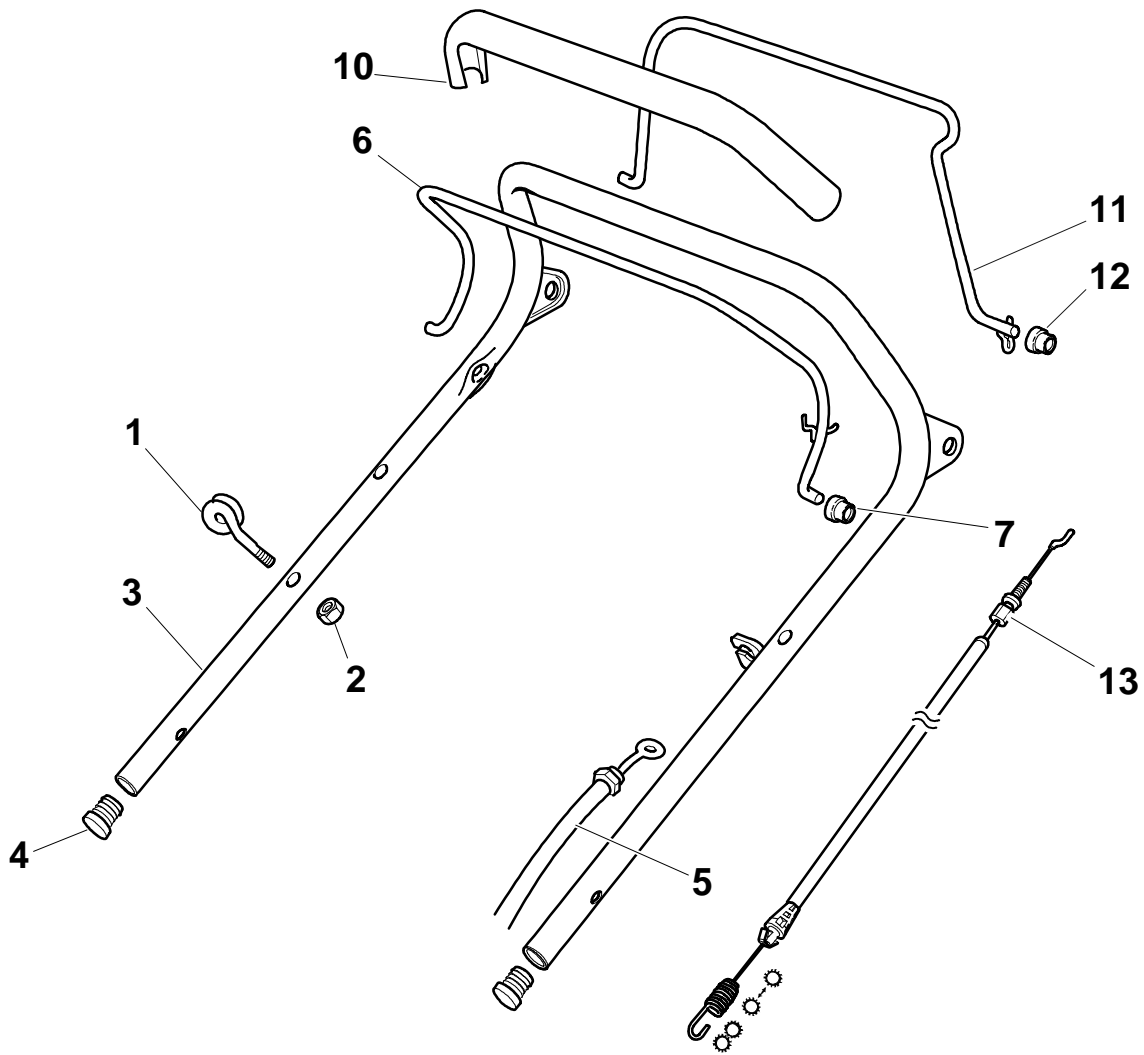

Handle, Upper Part

Pos.	Part no.	Q.ty	Description	Remarks
1	22430309/0	1	Guide Spring	
2	12154330/0	1	Nut	
3	81006981/0	1	Handle, Upper Part	
4	18566112/0	2	Cap	
5	181030009/0	1	Cable, Thread Engine Brake	534 (B&S 700 Series)
5	81000611/0	1	Cable, Thread Engine Brake	(Ggp 150cc)
5	81000640/0	1	Cable, Thread Engine Brake	534 (Honda Gcv 135-160-190)
5	81000643/0	1	Cable, Thread Motor Brake	534 (B&S 500 Series)
5	81000756/0	1	Cable, Thread Engine Brake	534 (B&S 625-675 Series)
5	81000756/0	1	Cable, Thread Engine Brake	534 (B&S 675 Series Es)
5	81000756/0	1	Cable, Thread Engine Brake	534 (Ggp 140cc)
5	81000756/0	1	Cable, Thread Engine Brake	534 (Ggp 160cc)
5	81000756/0	1	Cable, Thread Engine Brake	534 (Ggp 196cc)
6	81003291/3	1	Lever, Engine Brake	
7	22041966/0	2	Bush	
10	22291050/0	1	Handgrip Black	
11	22041965/1	2	Bush	
12	81003288/1	1	Lever, Driving	
13	81000668/1	1	Cable, Rear Drive	(General Transmission)
13	81000672/0	1	Cable, Rear Drive	(Bi Ci Di)