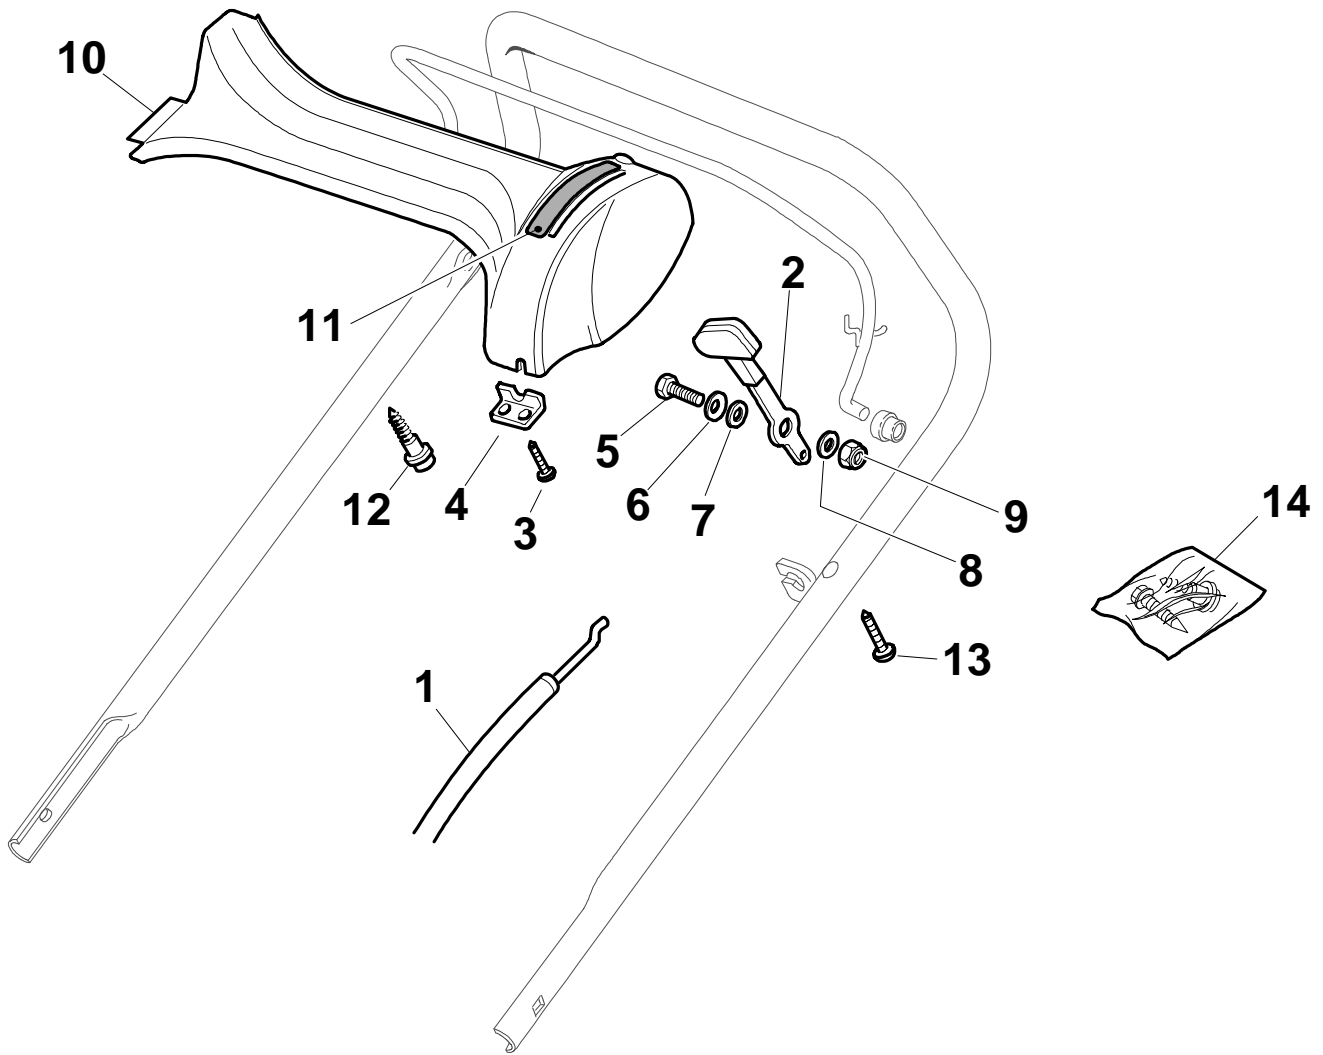

Dash Board

Pos.	Part no.	Q.ty	Description	Remarks
1	81007160/0	1	Cable, Trottle	
2	81007221/0	1	Lever, Throttle	(B&S 450-500 Series - Ggp 150 cc)
2	81007280/2	1	Lever, Throttle	(B&S 625-675-700 Series - Honda - Ggp 140-160-196 cc)
3	12735105/0	2	Screw	
4	22981467/0	1	Plate	
5	12791500/0	1	Screw	
6	12530060/0	1	Elastic Washer	
7	12523040/0	1	Washer	
8	12523040/0	1	Washer	
9	12154510/0	1	Nut	
10	22120172/0	1	Dash Board Black	
10	22120173/0	1	Dash Board Red	
10	22120174/0	1	Dash Board Yellow	
11	114356743/1	1	Label	(GGP)
11	114356743/1	1	Label	(Honda)
11	114356744/1	1	Label	(B&S)
11	114356906/1	1	Label	(B&S 700 series DOV)
11	114357646/1	1	Label	(Honda GCV 160-190 Autochoke)
12	22943006/0	1	Screw	
13	12728460/0	1	Screw	
14	81008609/0	1	Outfit, Dash-Board Screws