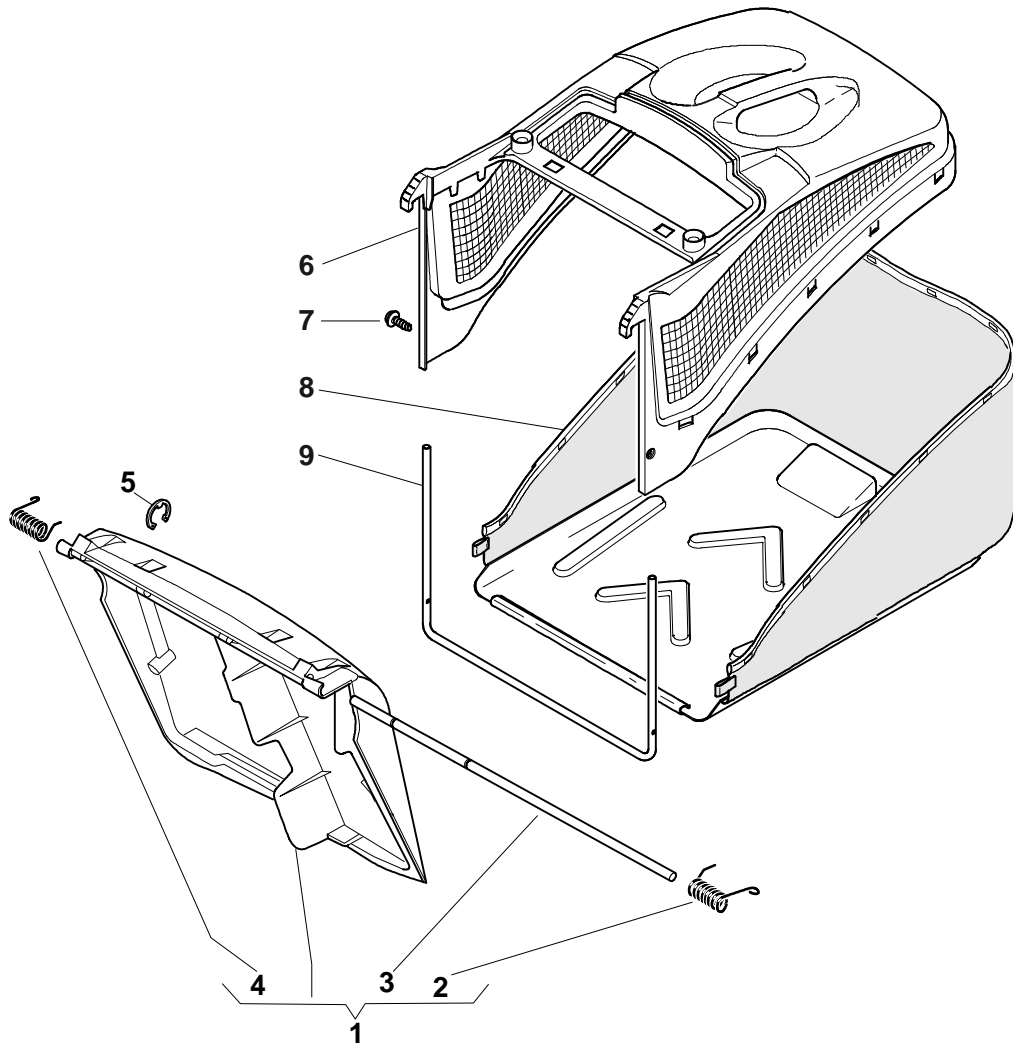

Grass-Catcher

Pos.	Part no.	Q.ty	Description	Remarks
1	381008021/2	1	Stone-Guard Black	
2	22450410/1	1	R Spring	
3	22517906/1	1	Pin	
4	22450420/1	1	L Spring	
5	12000930/0	1	Snap Ring	
6	22486093/0	1	Grass-Box, Upper	
7	12728445/0	2	Screw	
8	81002195/0	1	Box, Fabric	
9	22608523/0	1	Stiffening Lower