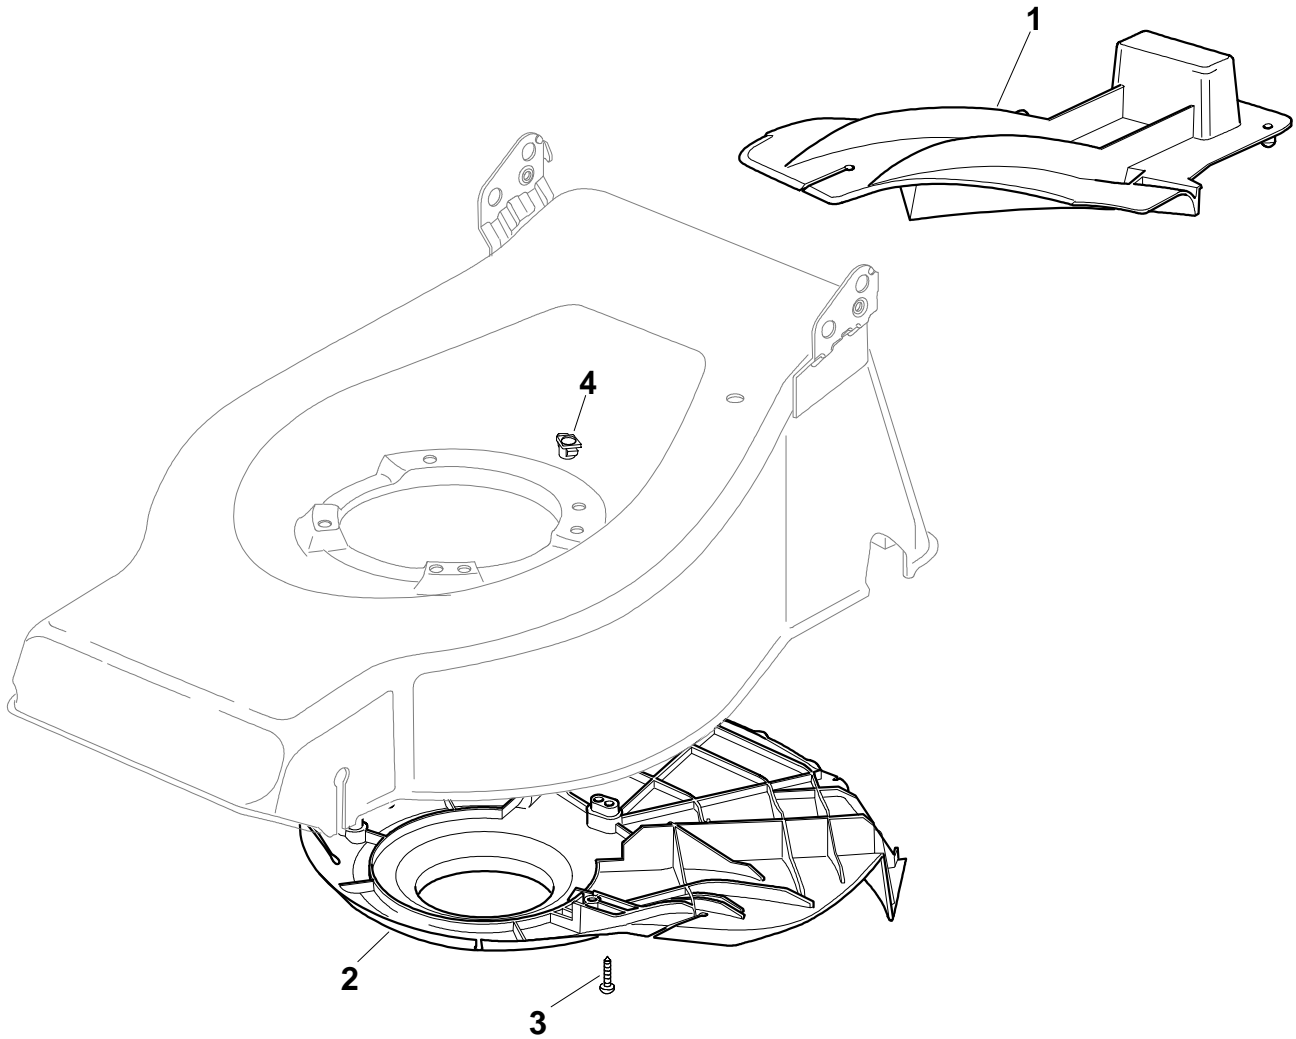

Chassis/Wheels And Height Adjusting

Pos.	Part no.	Q.ty	Description	Remarks
1	81002356/1	1	Deck Red	
2	22171002/0	1	Spacer	
3	81000143/1	1	Axle, Front Wheels	
4	112436051/0	2	Plate	
5	381002021/0	1	Rod, Height Adjustment	
12	12789000/0	2	Screw	
13	81003283/1	1	Lever, Height Adjustment	
14	12154320/0	2	Nut	
15	22122200/0	4	Bearing	
16	81007336/0	2	Wheel	
17	12521350/0	2	Washer	
18	12155000/0	2	Nut	
19	22110381/0	2	Hub Cap	
20	22122200/0	4	Bearing	
21	81007337/0	2	Wheel	
22	12521350/0	2	Washer	
23	12155000/0	2	Nut	
24	22110382/0	2	Hub Cap	
25	12530150/0	2	Washer	
41	12691800/0	1	Screw	
41	12793701/0	3	Screw	
42	12155000/0	1	Nut	
42	12293201/0	3	Nut	
43	12731350/0	4	Screw	
44	22545152/0	2	Plate	

Protection, Belt

Pos.	Part no.	Q.ty	Description	Remarks
------	----------	------	-------------	---------

1	22140222/0	1	Deflector	
2	322060197/2	1	Protection	
3	12728530/0	3	Screw	
4	22291150/0	1	Rubber Insert	

Blade

Pos.	Part no.	Q.ty	Description	Remarks
1	122465607/3	1	Hub With Pulley, Crankshaft Ø 22.2	
2	81004381/1	1	Blade Standard	
2	81004398/0	1	Blade Standard	
3	22160400/0	1	Elastic Washer	
4	12523080/0	1	Washer	
5	12735698/0	1	Screw	
6	12139100/0	1	Key	