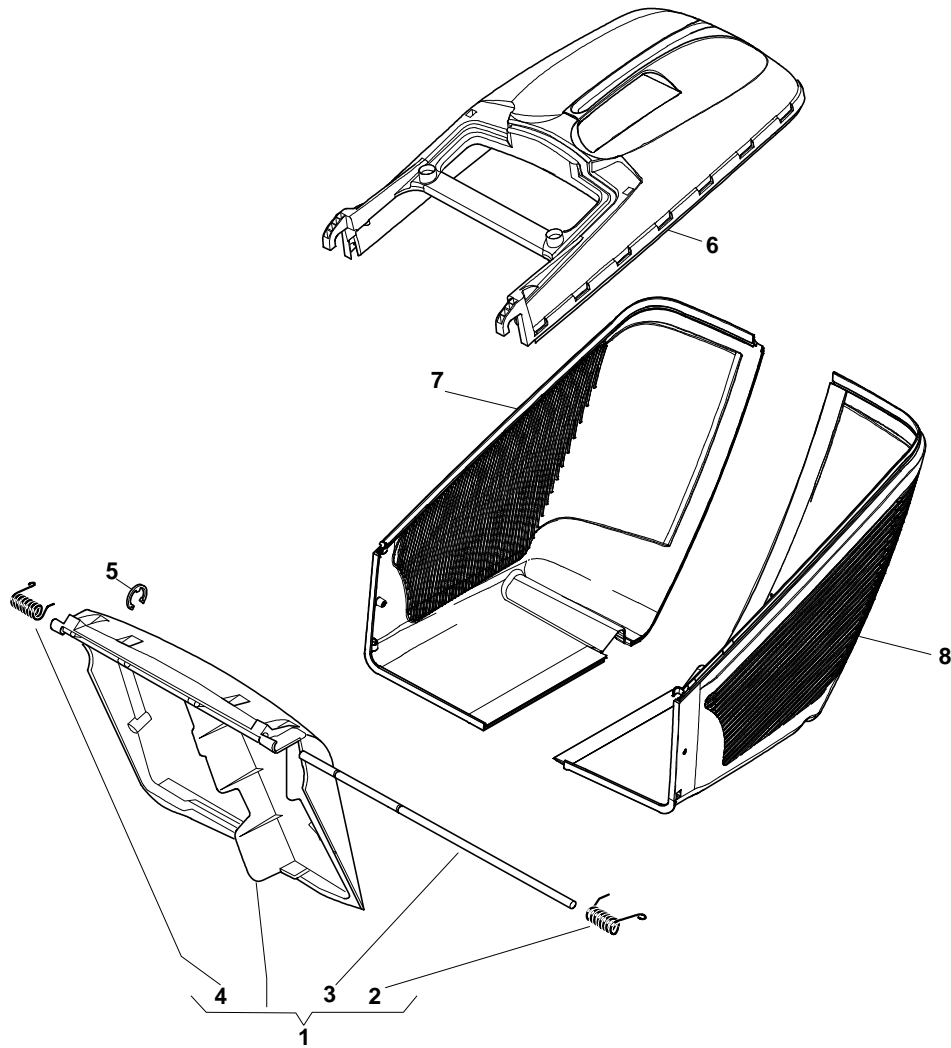

Grass-Catcher

Pos.	Part no.	Q.ty	Description	Remarks
1	381008021/2	1	Stone-Guard Black	
2	22450420/1	1	L Spring	
3	22517906/1	1	Pin	
4	22450410/1	1	R Spring	
5	12000930/0	1	Snap Ring	
6	22486101/0	1	Grass-Box, Upper	
7	322486150/1	1	Grass-Box, R Lower	
12	322486151/1	1	Grass-Box, L Lower