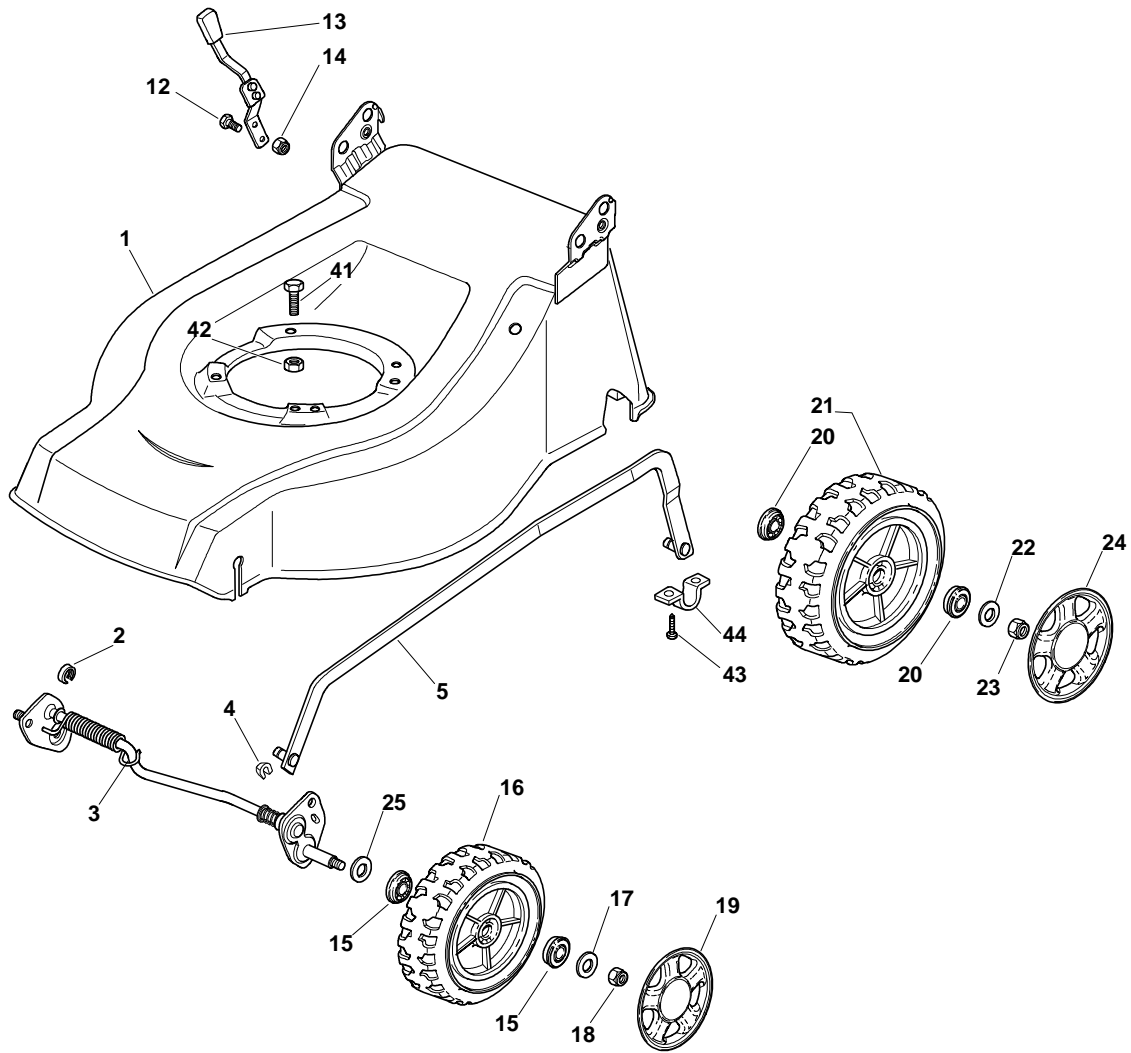

Chassis/Wheels And Height Adjusting

Pos.	Part no.	Q.ty	Description	Remarks
1	81002356/1	1	Deck Red	
2	22171002/0	1	Spacer	
3	81000143/1	1	Axle, Front Wheels	
4	112436051/0	2	Plate	
5	381002021/0	1	Rod, Height Adjustment	
12	12789000/0	2	Screw	
13	81003283/1	1	Lever, Height Adjustment	
14	12154320/0	2	Nut	
15	22122200/0	4	Bearing	
16	81007336/0	2	Wheel	
17	12521350/0	2	Washer	
18	12155000/0	2	Nut	
19	22110381/0	2	Hub Cap	
20	22122200/0	4	Bearing	
21	81007337/0	2	Wheel	
22	12521350/0	2	Washer	
23	12155000/0	2	Nut	
24	22110382/0	2	Hub Cap	
25	12530150/0	2	Washer	
41	12691800/0	1	Screw	
41	12793701/0	3	Screw	
42	12155000/0	1	Nut	
42	12293201/0	3	Nut	
43	12731350/0	4	Screw	
44	22545152/0	2	Plate	

Handle, Upper Part

Pos.	Part no.	Q.ty	Description	Remarks
1	22430309/0	1	Guide Spring	
2	12154330/0	1	Nut	
3	81006981/0	1	Handle, Upper Part	
4	18566112/0	2	Cap	
5	181030009/0	1	Cable, Thread Engine Brake	534 (B&S 700 Series)
5	81000611/0	1	Cable, Thread Engine Brake	(Ggp 150cc)
5	81000640/0	1	Cable, Thread Engine Brake	534 (Honda Gcv 135-160-190)
5	81000643/0	1	Cable, Thread Motor Brake	534 (B&S 500 Series)
5	81000756/0	1	Cable, Thread Engine Brake	534 (B&S 625-675 Series)
5	81000756/0	1	Cable, Thread Engine Brake	534 (B&S 675 Series Es)
5	81000756/0	1	Cable, Thread Engine Brake	534 (Ggp 140cc)
5	81000756/0	1	Cable, Thread Engine Brake	534 (Ggp 160cc)
5	81000756/0	1	Cable, Thread Engine Brake	534 (Ggp 196cc)
6	81003291/3	1	Lever, Engine Brake	
7	22041966/0	2	Bush	
10	22291050/0	1	Handgrip Black	
11	22041965/1	2	Bush	
12	81003288/1	1	Lever, Driving	
13	81000668/1	1	Cable, Rear Drive	(General Transmission)
13	81000672/0	1	Cable, Rear Drive	(Bi Ci Di)

Blade

Pos.	Part no.	Q.ty	Description	Remarks
1	122465607/3	1	Hub With Pulley, Crankshaft Ø 22.2	
2	81004381/1	1	Blade Standard	
2	81004398/0	1	Blade Standard	
3	22160400/0	1	Elastic Washer	
4	12523080/0	1	Washer	
5	12735698/0	1	Screw	
6	12139100/0	1	Key	