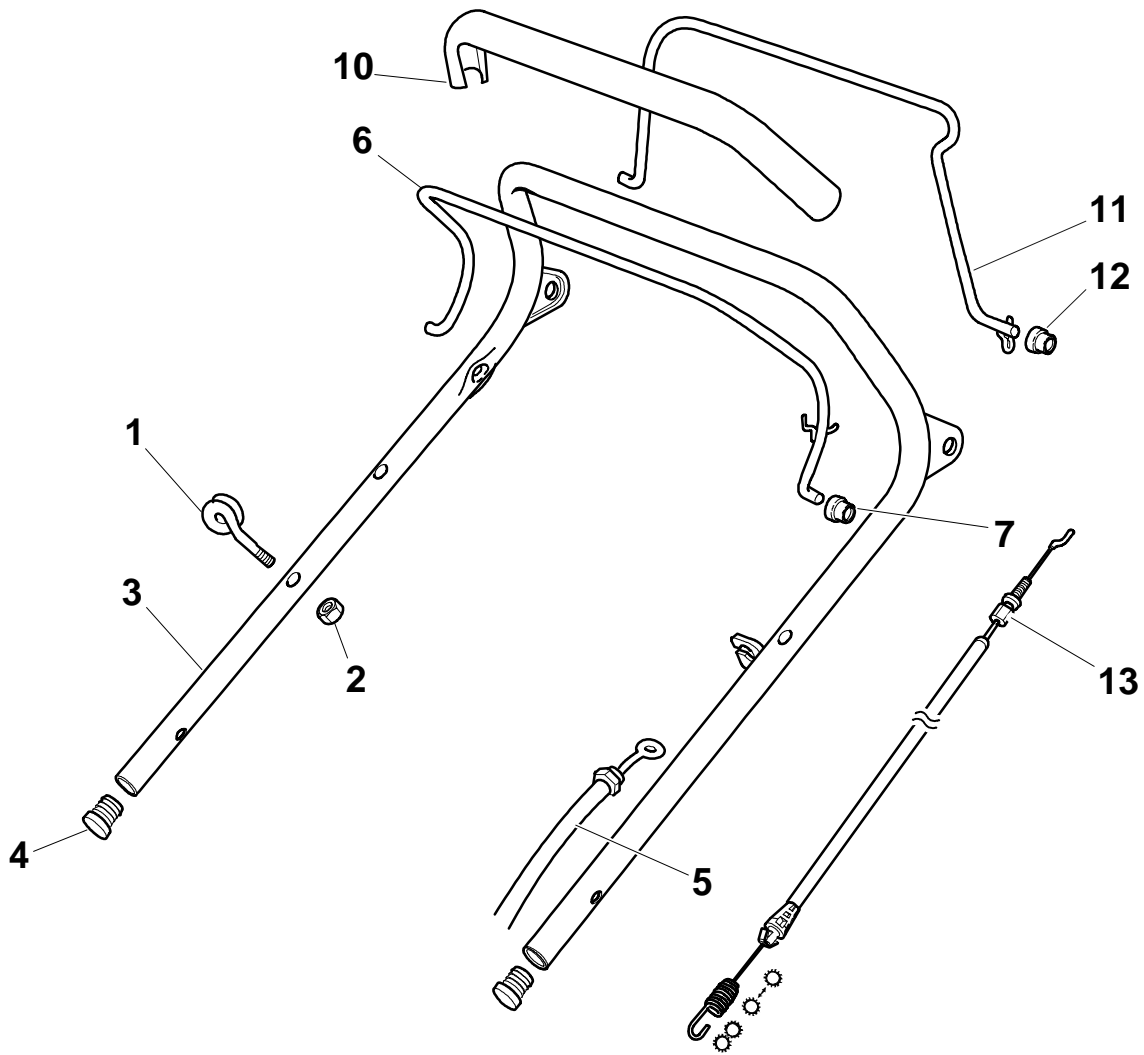

Protection, Belt

Pos.	Part no.	Q.ty	Description	Remarks
1	22140222/0	1	Deflector	
2	322060197/2	1	Protection	
3	12728530/0	3	Screw	
4	22291150/0	1	Rubber Insert	

Handle, Lower Part

Pos.	Part no.	Q.ty	Description	Remarks
1	12293202/0	4	Nut	
2	22399803/0	4	Knob	
3	22041955/0	4	Bush	
4	12793700/0	2	Screw	
5	12792610/0	2	Screw	
6	12155000/0	2	Nut	
7	12819125/0	2	Screw	
8	22680006/1	2	Washer	
11	81006973/0	2	Handle, Lower Part	
12	81008633/0	1	Outfit, Screws	

Handle, Upper Part

Pos.	Part no.	Q.ty	Description	Remarks
1	22430309/0	1	Guide Spring	
2	12154330/0	1	Nut	
3	81006981/0	1	Handle, Upper Part	
4	18566112/0	2	Cap	
5	181030009/0	1	Cable, Thread Engine Brake	534 (B&S 700 Series)
5	81000611/0	1	Cable, Thread Engine Brake	(Ggp 150cc)
5	81000640/0	1	Cable, Thread Engine Brake	534 (Honda Gcv 135-160-190)
5	81000643/0	1	Cable, Thread Motor Brake	534 (B&S 500 Series)
5	81000756/0	1	Cable, Thread Engine Brake	534 (B&S 625-675 Series)
5	81000756/0	1	Cable, Thread Engine Brake	534 (B&S 675 Series Es)
5	81000756/0	1	Cable, Thread Engine Brake	534 (Ggp 140cc)
5	81000756/0	1	Cable, Thread Engine Brake	534 (Ggp 160cc)
5	81000756/0	1	Cable, Thread Engine Brake	534 (Ggp 196cc)
6	81003291/3	1	Lever, Engine Brake	
7	22041966/0	2	Bush	
10	22291050/0	1	Handgrip Black	
11	22041965/1	2	Bush	
12	81003288/1	1	Lever, Driving	
13	81000668/1	1	Cable, Rear Drive	(General Transmission)
13	81000672/0	1	Cable, Rear Drive	(Bi Ci Di)