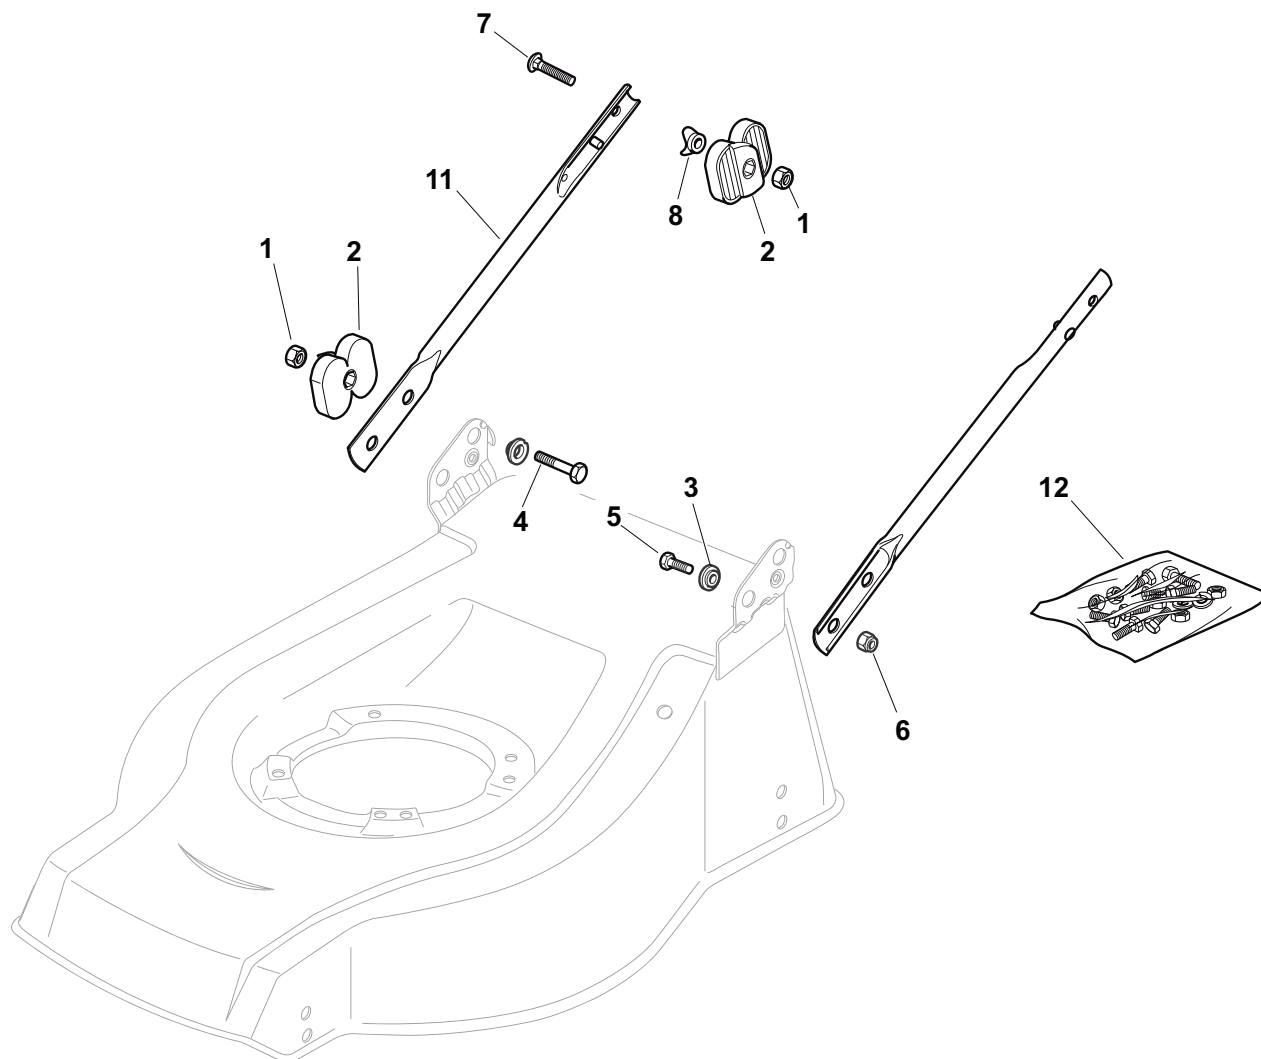

Chassis/Wheels And Height Adjusting

Pos.	Part no.	Q.ty	Description	Remarks
1	81002356/1	1	Deck Red	
2	22171002/0	1	Spacer	
3	81000143/1	1	Axle, Front Wheels	
4	112436051/0	2	Plate	
5	381002021/0	1	Rod, Height Adjustment	
12	12789000/0	2	Screw	
13	81003283/1	1	Lever, Height Adjustment	
14	12154320/0	2	Nut	
15	22122200/0	4	Bearing	
16	81007336/0	2	Wheel	
17	12521350/0	2	Washer	
18	12155000/0	2	Nut	
19	22110381/0	2	Hub Cap	
20	22122200/0	4	Bearing	
21	81007337/0	2	Wheel	
22	12521350/0	2	Washer	
23	12155000/0	2	Nut	
24	22110382/0	2	Hub Cap	
25	12530150/0	2	Washer	
41	12691800/0	1	Screw	
41	12793701/0	3	Screw	
42	12155000/0	1	Nut	
42	12293201/0	3	Nut	
43	12731350/0	4	Screw	
44	22545152/0	2	Plate	

Protection, Belt

Pos.	Part no.	Q.ty	Description	Remarks
1	22140222/0	1	Deflector	
2	322060197/2	1	Protection	
3	12728530/0	3	Screw	
4	22291150/0	1	Rubber Insert	

Handle, Lower Part

Pos.	Part no.	Q.ty	Description	Remarks
1	12293202/0	4	Nut	
2	22399803/0	4	Knob	
3	22041955/0	4	Bush	
4	12793700/0	2	Screw	
5	12792610/0	2	Screw	
6	12155000/0	2	Nut	
7	12819125/0	2	Screw	
8	22680006/1	2	Washer	
11	81006973/0	2	Handle, Lower Part	
12	81008633/0	1	Outfit, Screws	

Blade

Pos.	Part no.	Q.ty	Description	Remarks
1	122465607/3	1	Hub With Pulley, Crankshaft Ø 22.2	
2	81004381/1	1	Blade Standard	
2	81004398/0	1	Blade Standard	
3	22160400/0	1	Elastic Washer	
4	12523080/0	1	Washer	
5	12735698/0	1	Screw	
6	12139100/0	1	Key	