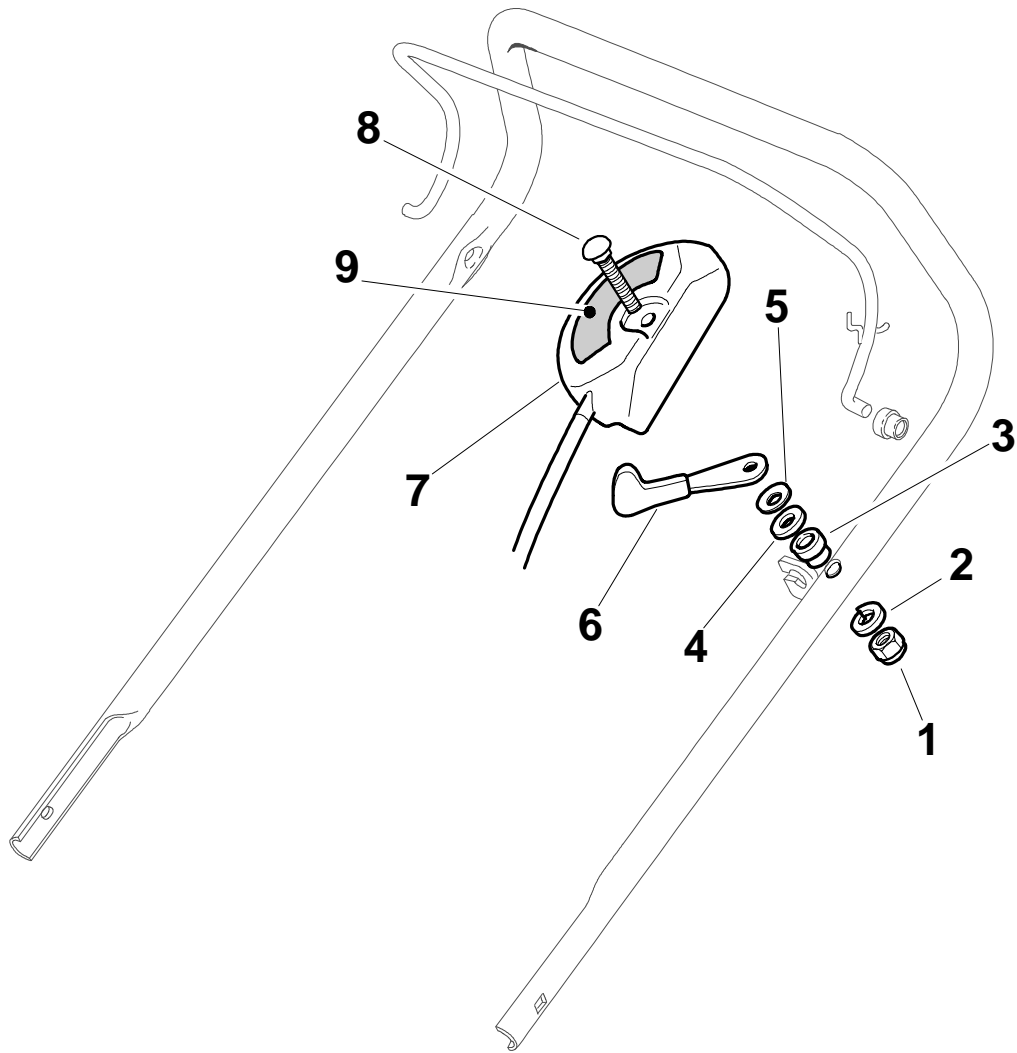

Controls

Pos.	Part no.	Q.ty	Description	Remarks
1	12291000/0	1	Nut	
2	12581500/0	1	Grower	
3	22171005/0	1	Spacer	
4	12521360/0	1	Washer	
5	12508100/0	1	Washer	
6	81007220/0	1	Lever, Throttle	(B&S 450-500 Series - Ggp 150 cc)
6	81007279/1	1	Lever, Throttle	(B&S 625-675-700 Series - Honda - Ggp 140-160-196 cc)
7	81007080/0	1	Cable, Trottle	
8	12815000/0	1	Screw	
9	114356905/0	1	Label	(B&S 700 series DOV)
9	114356905/0	1	Label	(Honda GCV 160-190 Autochoke)
9	114364264/0	1	Label	AVS (GGP 160-196)
9	14356702/0	1	Label	(Honda)
9	14356702/0	1	Label	(GGP)
9	14356703/0	1	Label	(B&S)