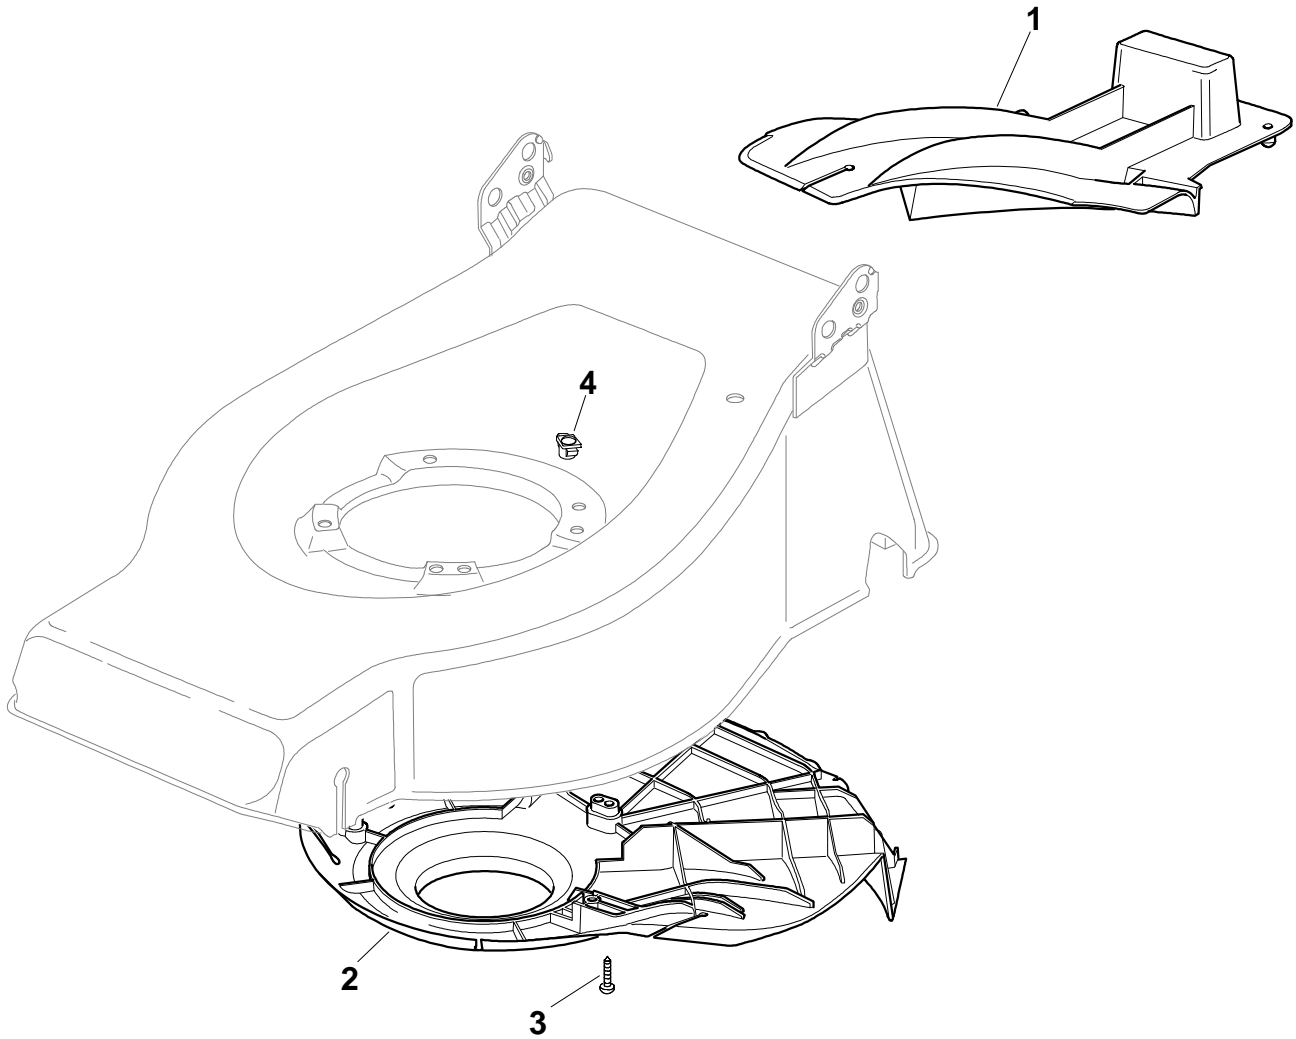

Chassis/Wheels And Height Adjusting

Pos.	Part no.	Q.ty	Description	Remarks
1	81002356/1	1	Deck Red	
2	22171002/0	1	Spacer	
3	81000143/1	1	Axle, Front Wheels	
4	112436051/0	2	Plate	
5	381002021/0	1	Rod, Height Adjustment	
12	12789000/0	2	Screw	
13	81003283/1	1	Lever, Height Adjustment	
14	12154320/0	2	Nut	
15	22122200/0	4	Bearing	
16	81007336/0	2	Wheel	
17	12521350/0	2	Washer	
18	12155000/0	2	Nut	
19	22110381/0	2	Hub Cap	
20	22122200/0	4	Bearing	
21	81007337/0	2	Wheel	
22	12521350/0	2	Washer	
23	12155000/0	2	Nut	
24	22110382/0	2	Hub Cap	
25	12530150/0	2	Washer	
41	12691800/0	1	Screw	
41	12793701/0	3	Screw	
42	12155000/0	1	Nut	
42	12293201/0	3	Nut	
43	12731350/0	4	Screw	
44	22545152/0	2	Plate	

Protection, Belt

Pos.	Part no.	Q.ty	Description	Remarks
1	22140222/0	1	Deflector	
2	322060197/2	1	Protection	
3	12728530/0	3	Screw	
4	22291150/0	1	Rubber Insert	

Handle, Lower Part

Pos.	Part no.	Q.ty	Description	Remarks
1	12293202/0	4	Nut	
2	22399803/0	4	Knob	
3	22041955/0	4	Bush	
4	12793700/0	2	Screw	
5	12792610/0	2	Screw	
6	12155000/0	2	Nut	
7	12819125/0	2	Screw	
8	22680006/1	2	Washer	
11	81006973/0	2	Handle, Lower Part	
12	81008633/0	1	Outfit, Screws	