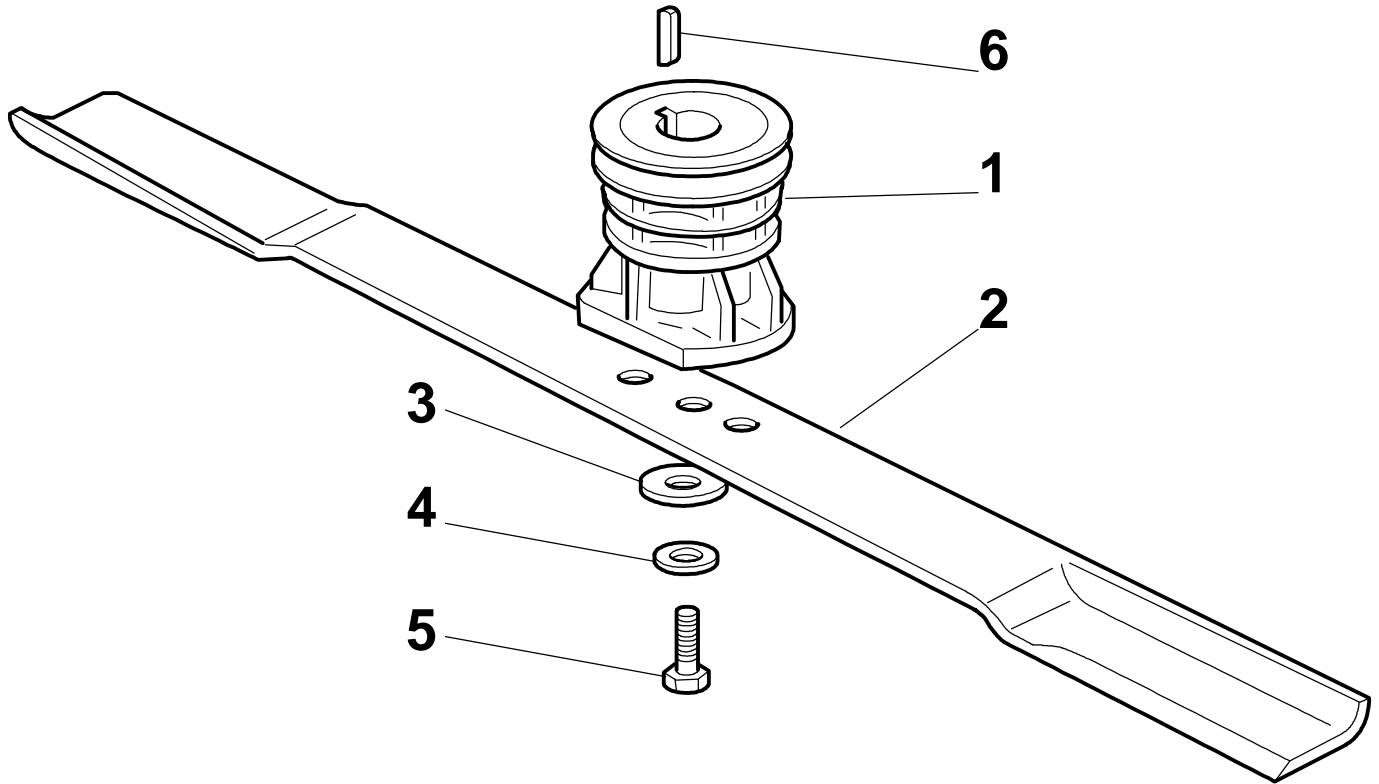

Handle, Upper Part

Pos.	Part no.	Q.ty	Description	Remarks
1	22430309/0	1	Guide Spring	
2	12154330/0	1	Nut	
3	81006981/0	1	Handle, Upper Part	
4	18566112/0	2	Cap	
5	181030009/0	1	Cable, Thread Engine Brake	534 (B&S 700 Series)
5	81000611/0	1	Cable, Thread Engine Brake	(Ggp 150cc)
5	81000640/0	1	Cable, Thread Engine Brake	534 (Honda Gcv 135-160-190)
5	81000643/0	1	Cable, Thread Motor Brake	534 (B&S 500 Series)
5	81000756/0	1	Cable, Thread Engine Brake	534 (B&S 625-675 Series)
5	81000756/0	1	Cable, Thread Engine Brake	534 (B&S 675 Series Es)
5	81000756/0	1	Cable, Thread Engine Brake	534 (Ggp 140cc)
5	81000756/0	1	Cable, Thread Engine Brake	534 (Ggp 160cc)
5	81000756/0	1	Cable, Thread Engine Brake	534 (Ggp 196cc)
6	81003291/3	1	Lever, Engine Brake	
7	22041966/0	2	Bush	
10	22291050/0	1	Handgrip Black	
11	22041965/1	2	Bush	
12	81003288/1	1	Lever, Driving	
13	81000668/1	1	Cable, Rear Drive	(General Transmission)
13	81000672/0	1	Cable, Rear Drive	(Bi Ci Di)

Controls

Pos.	Part no.	Q.ty	Description	Remarks
1	12291000/0	1	Nut	
2	12581500/0	1	Grower	
3	22171005/0	1	Spacer	
4	12521360/0	1	Washer	
5	12508100/0	1	Washer	
6	81007220/0	1	Lever, Throttle	(B&S 450-500 Series - Ggp 150 cc)
6	81007279/1	1	Lever, Throttle	(B&S 625-675-700 Series - Honda - Ggp 140-160-196 cc)
7	81007080/0	1	Cable, Trottle	
8	12815000/0	1	Screw	
9	114356905/0	1	Label	(B&S 700 series DOV)
9	114356905/0	1	Label	(Honda GCV 160-190 Autochoke)
9	114364264/0	1	Label	AVS (GGP 160-196)
9	14356702/0	1	Label	(Honda)
9	14356702/0	1	Label	(GGP)
9	14356703/0	1	Label	(B&S)

Blade

Pos.	Part no.	Q.ty	Description	Remarks
1	122465607/3	1	Hub With Pulley, Crankshaft Ø 22.2	
2	81004381/1	1	Blade Standard	
2	81004398/0	1	Blade Standard	
3	22160400/0	1	Elastic Washer	
4	12523080/0	1	Washer	
5	12735698/0	1	Screw	
6	12139100/0	1	Key	