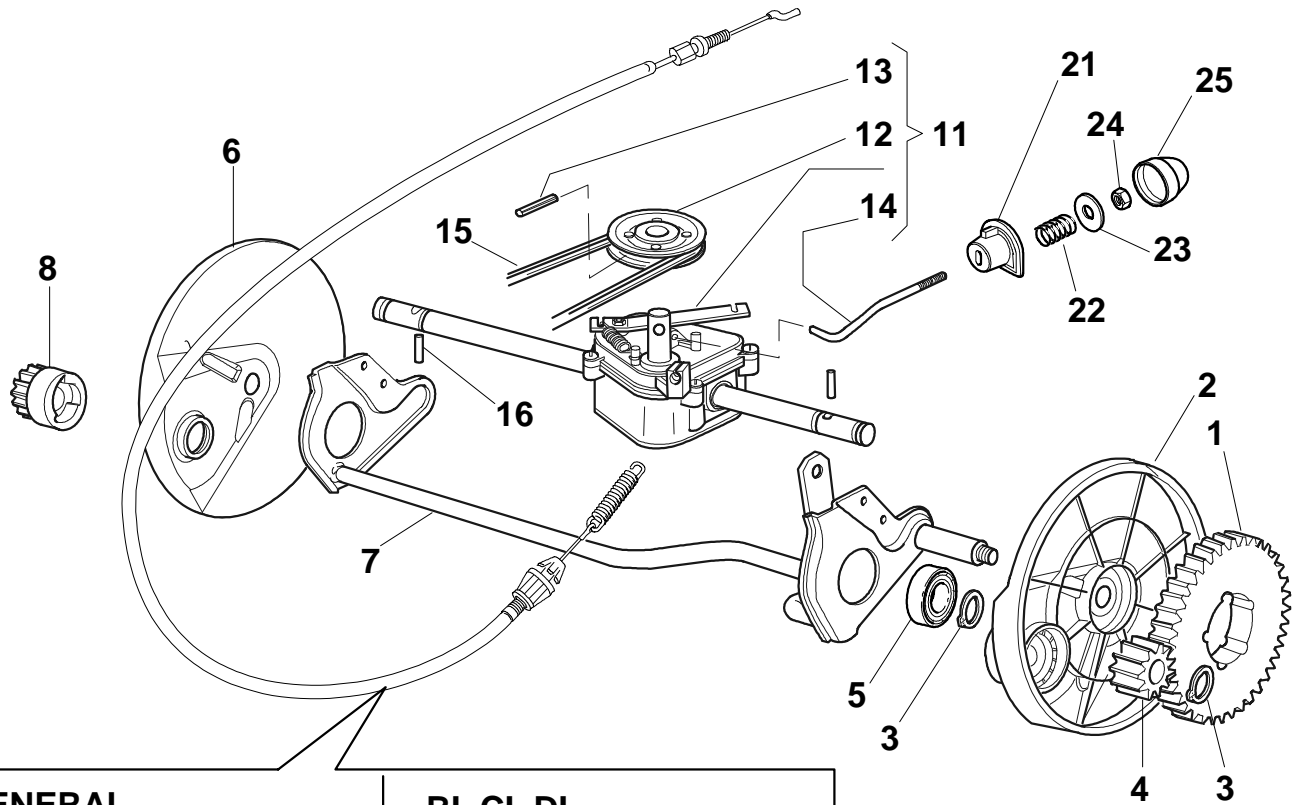

Rear Drive

**GENERAL
TRANSMISSION**

BI. CI. DI.

Pos.	Part no.	Q.ty	Description	Remarks
1	22120105/1	2	Ring Gear	
2	22600093/0	1	Protection, L Wheel	
3	12608600/0	4	Snap Ring	
4	22570120/1	1	Pinion L	
5	19216035/0	2	Bearing	
6	22600092/0	1	Protection, R Wheel	
7	81000147/0	1	Axle, Rear Wheels	
8	22570110/1	1	Pinion R	
11	81003076/0	1	Gear Box	(General Transmission)
11	81003081/1	1	Gear Box (Grey)	(Bi Ci Di)
12	22601904/0	1	Pulley	
13	12645705/0	1	Pin	
14	22033280/0	1	Adjustment Rod	(Bi Ci Di)
14	22033283/0	1	Adjustment Rod	(General Transmission)
15	35063902/0	1	Belt	
16	22753000/0	2	Pin	
21	22041957/1	1	Bush	
22	22450063/0	1	Spring	
23	22680009/0	1	Washer	
24	12154510/0	1	Nut	
25	22110230/0	1	Cap