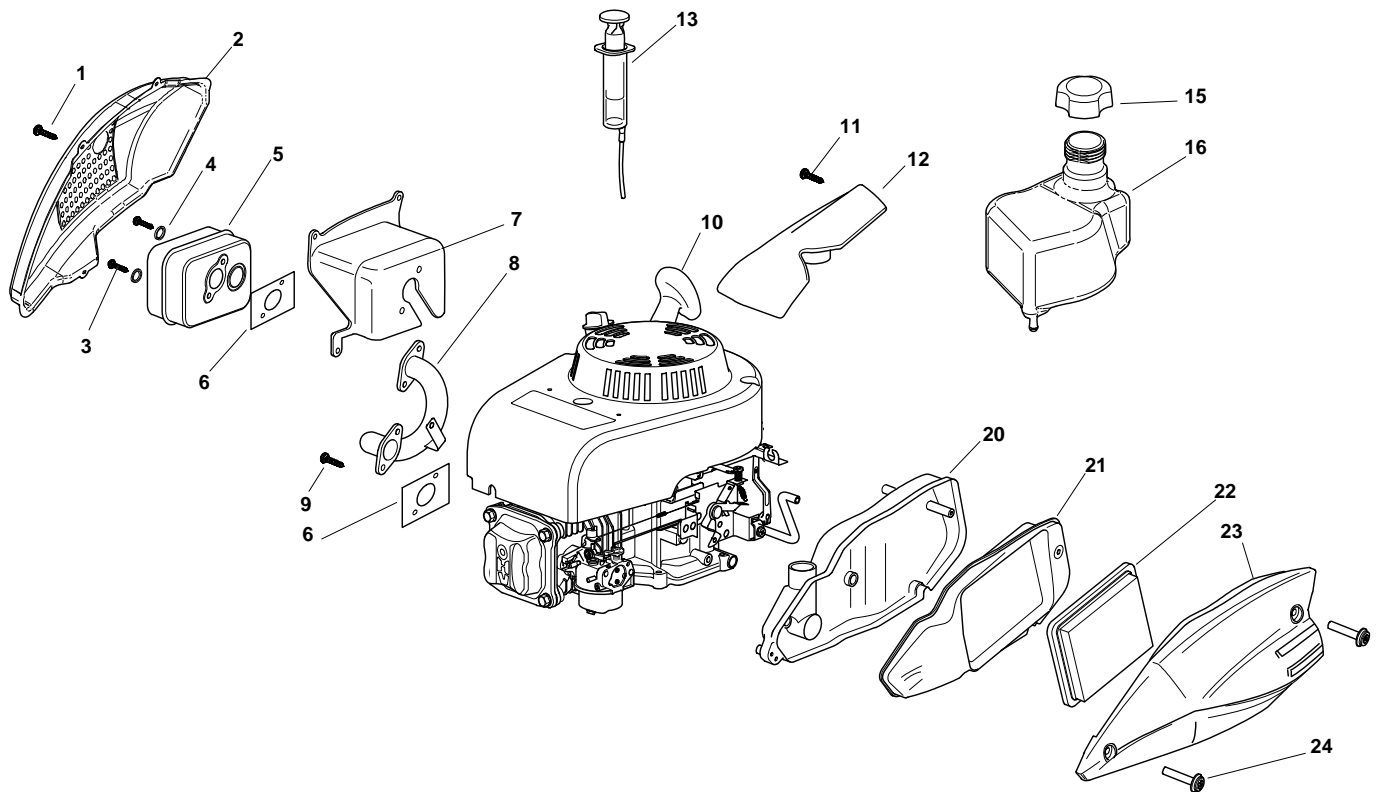

Engine

Pos.	Part no.	Q.ty	Description	Remarks
1	12735111/0	3	Screw	
2	322601007/0	1	Muffler Protection	
3	112689590/0	2	Screw	
4	12582100/0	2	Washer	
5	118550269/0	1	Muffler	
6	118550270/0	2	Gasket, Muffler	
7	381750101/0	1	Guard	
8	118738233/0	1	Exhaust Tube	
9	12735599/0	3	Screw	
10	118550410/0	1	Engine	
11	12728700/0	2	Screw	
12	322785269/0	1	Cover	
13	18718000/0	1	Syringe	
15	27790000/1	1	Cap	
16	322735150/0	1	Tank	
20	322785268/0	1	Air Cleaner Base	
21	322785267/0	1	Cover	
22	118550257/0	1	Air Filter	
23	322109744/0	1	Air Cleaner Cover	
24	381004362/0	2	Screw