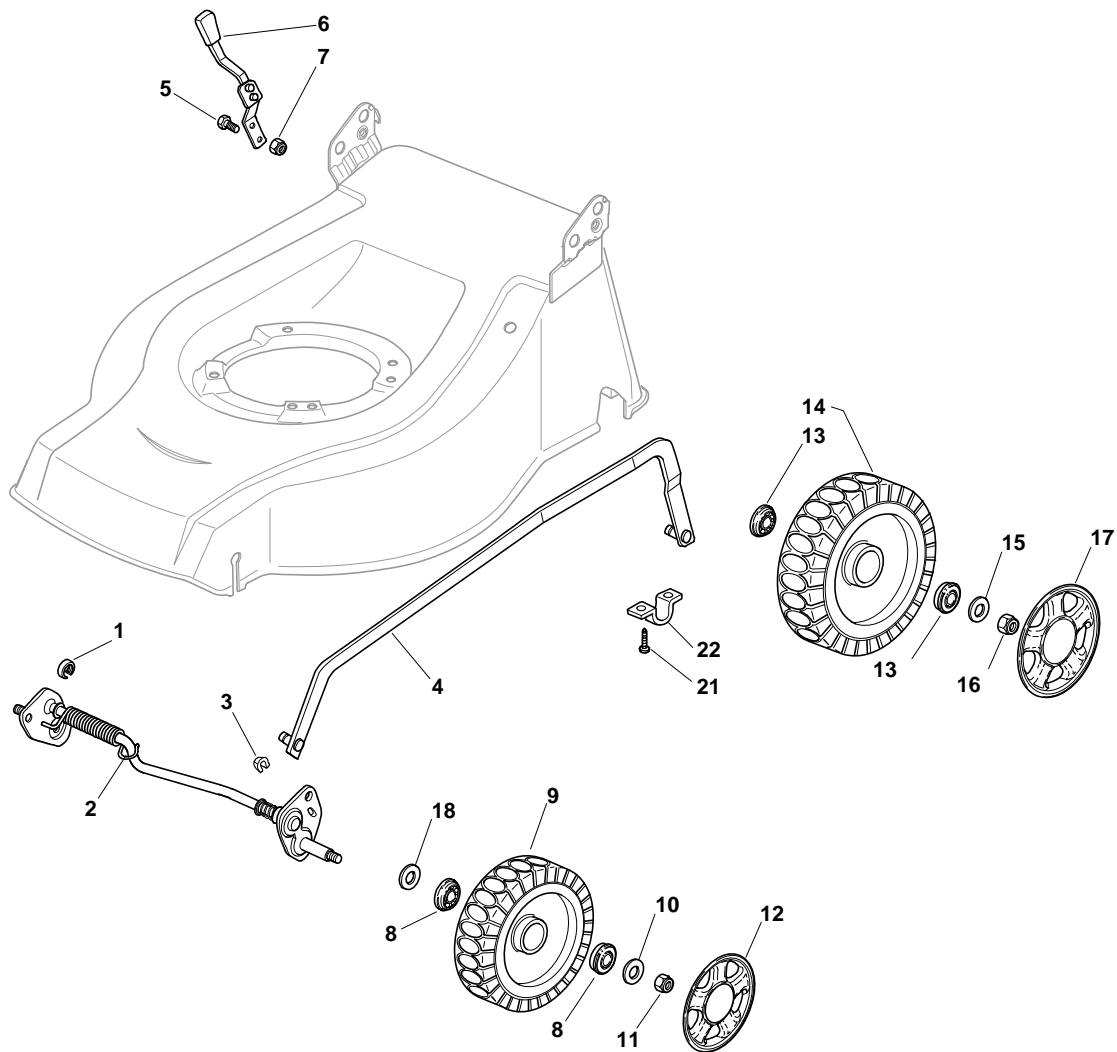

Wheels And Height Adjusting

Pos.	Part no.	Q.ty	Description	Remarks
1	22171002/0	1	Spacer	
2	81000143/1	1	Axle, Front Wheels	
3	112436050/1	2	Plate	
4	381002021/0	1	Rod, Height Adjustment	
5	12789000/0	2	Screw	
6	81003283/1	1	Lever, Height Adjustment	
7	12154320/0	2	Nut	
8	22122200/0	4	Bearing	
9	81007336/0	2	Wheel, Knobbly R 170	
10	12521350/0	2	Washer	
11	12155000/0	2	Nut	
12	22110381/0	2	Hub Cap	
13	22122200/0	4	Bearing	
14	81007337/0	2	Wheel, Knobbly R 210	
15	12521350/0	2	Washer	
16	12155000/0	2	Nut	
17	22110382/0	2	Hub Cap	
18	12530150/0	2	Washer	
21	12731350/0	4	Screw	
22	22545152/0	2	Plate	

Controls

Pos.	Part no.	Q.ty	Description	Remarks
1	12291000/0	1	Nut	
2	12581500/0	1	Grower	
3	22171005/0	1	Spacer	
4	12521360/0	1	Washer	
5	12508100/0	1	Spring Washer	
6	81007220/0	1	Lever, Throttle	(B&S 450-500 Series - Ggp 150 cc)
6	81007220/0	1	Lever, Throttle	
6	81007279/1	1	Lever, Throttle	
6	81007279/1	1	Lever, Throttle	(B&S 625-675-700 Series - Honda - Ggp 140-160-196 cc)
7	81007080/0	1	Throttle Cable	
8	12815000/0	1	Screw	
9	114356905/0	1	Label	(Honda GCV 160-190 Autochoke)
9	114356905/0	1	Label	(B&S 700 series DOV)
9	114356905/0	1	Label	
9	114364264/0	1	Label	
9	114364264/0	1	Label	AVS (GGP 160-196)
9	14356702/0	1	Label	(Honda)
9	14356702/0	1	Label	
9	14356702/0	1	Label	(GGP)
9	14356703/0	1	Label	(B&S)
9	14356703/0	1	Label	

Blade

Pos.	Part no.	Q.ty	Description	Remarks
1	22465607/2	1	Hub With Pulley, Crankshaft Ř 22.2	
2	181004394/0	1	Blade	
3	22160400/0	1	Elastic Washer	
4	12523080/0	1	Washer	
5	12735698/0	1	Screw	
6	12791400/0	2	Screw	
7	322465634/0	1	Hub Fan	
8	12521330/0	2	Washer	
9	12154510/0	2	Nut	
10	12139100/0	1	Feather, Crankshaft Ř 22.2	