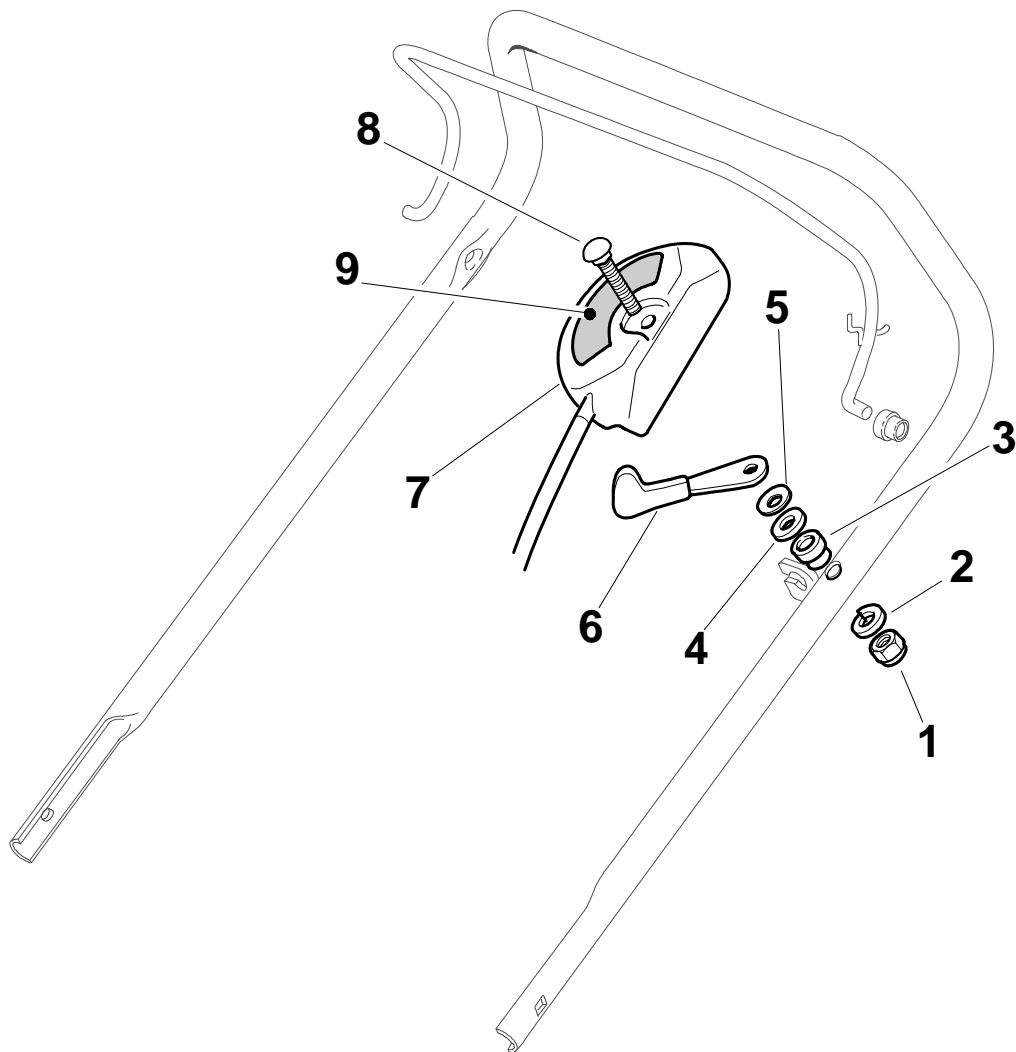

Wheels And Height Adjusting

Pos.	Part no.	Q.ty	Description	Remarks
1	22171002/0	1	Spacer	
2	81000143/1	1	Axle, Front Wheels	
3	112436050/1	2	Plate	
4	381002021/0	1	Rod, Height Adjustment	
5	12789000/0	2	Screw	
6	81003283/1	1	Lever, Height Adjustment	
7	12154320/0	2	Nut	
8	22122200/0	4	Bearing	
9	81007336/0	2	Wheel, Knobbly R 170	
10	12521350/0	2	Washer	
11	12155000/0	2	Nut	
12	22110381/0	2	Hub Cap	
13	22122200/0	4	Bearing	
14	81007337/0	2	Wheel, Knobbly R 210	
15	12521350/0	2	Washer	
16	12155000/0	2	Nut	
17	22110382/0	2	Hub Cap	
18	12530150/0	2	Washer	
21	12731350/0	4	Screw	
22	22545152/0	2	Plate	

Controls

Pos.	Part no.	Q.ty	Description	Remarks
1	12291000/0	1	Nut	
2	12581500/0	1	Grower	
3	22171005/0	1	Spacer	
4	12521360/0	1	Washer	
5	12508100/0	1	Spring Washer	
6	81007220/0	1	Lever, Throttle	(B&S 450-500 Series - Ggp 150 cc)
6	81007220/0	1	Lever, Throttle	
6	81007279/1	1	Lever, Throttle	
6	81007279/1	1	Lever, Throttle	(B&S 625-675-700 Series - Honda - Ggp 140-160-196 cc)
7	81007080/0	1	Throttle Cable	
8	12815000/0	1	Screw	
9	114356905/0	1	Label	(Honda GCV 160-190 Autochoke)
9	114356905/0	1	Label	(B&S 700 series DOV)
9	114356905/0	1	Label	
9	114364264/0	1	Label	
9	114364264/0	1	Label	AVS (GGP 160-196)
9	14356702/0	1	Label	(Honda)
9	14356702/0	1	Label	
9	14356702/0	1	Label	(GGP)
9	14356703/0	1	Label	(B&S)
9	14356703/0	1	Label	