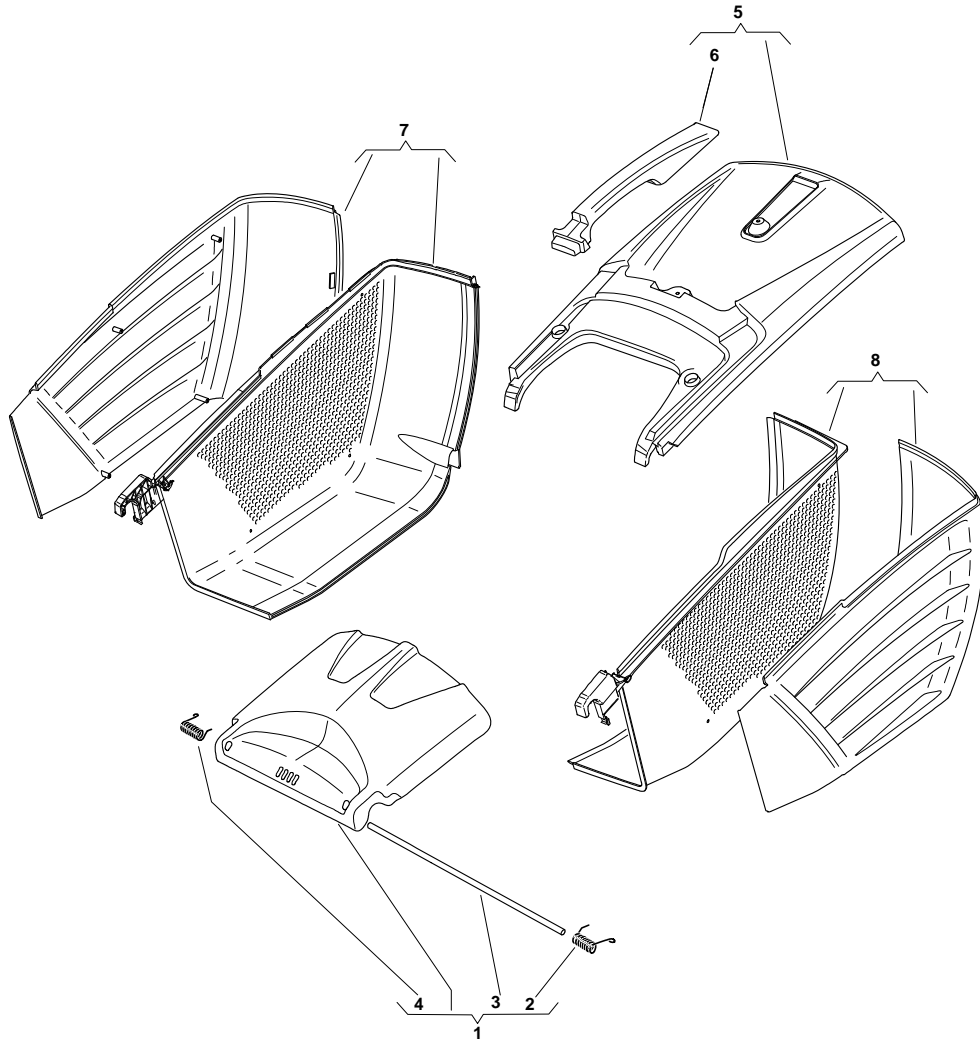

Grass-Catcher

Pos.	Part no.	Q.ty	Description	Remarks
1	381008072/0	1	Stone-Guard, Grey	
2	122450451/0	1	L Spring	
3	122517862/0	1	Pin	
4	122450450/0	1	R Spring	
5	381486000/0	1	Grass-Box, Upper Part Grey	
6	322393623/0	1	Handle, Grey	
6	322393630/0	1	Handle, Black	
7	381486002/0	1	Right, Grassbox Lower Part - Grey	
8	381486004/0	1	Left, Grassbox Lower Part - Grey