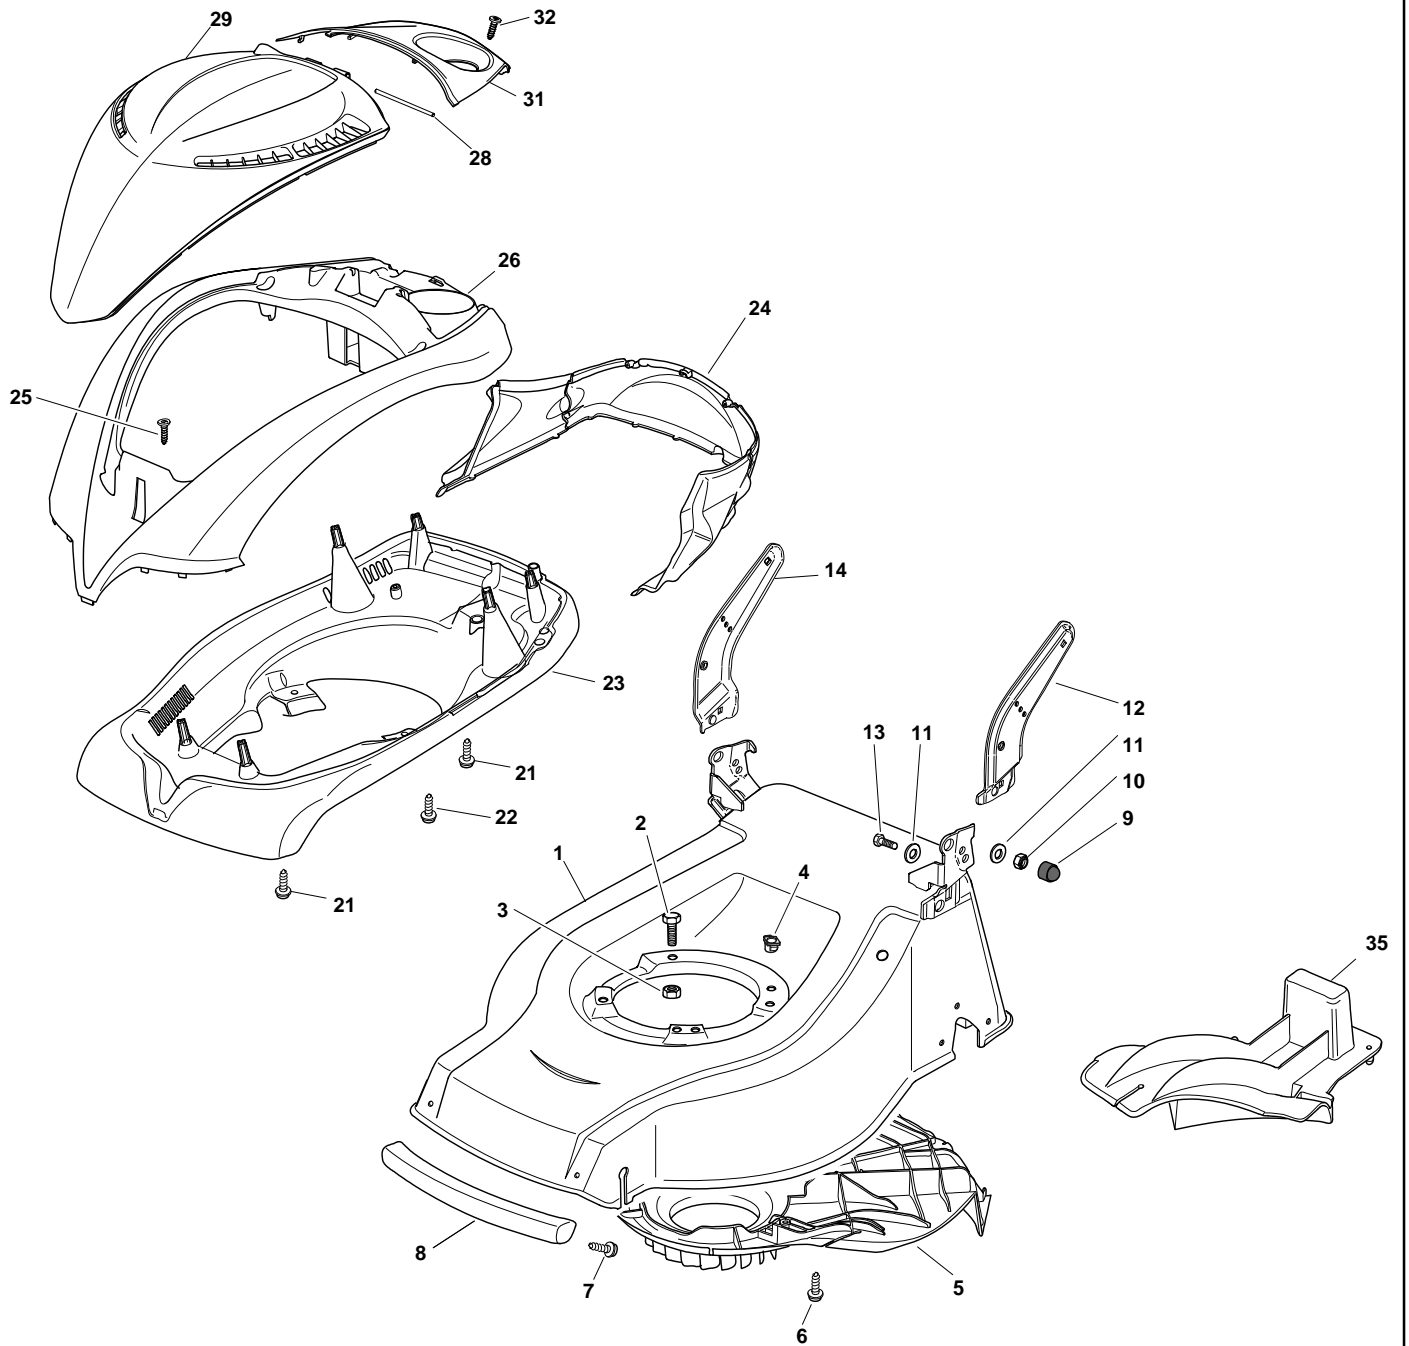

Chassis

XS 55 MGS SILENT - Model Year 2009

Chassis

Pos.	Part no.	Q.ty	Description	Remarks
1	381003712/0	1	Deck Grey	
2	12691100/0	3	Screw	
3	12154510/0	3	Nut	
4	22291150/0	1	Rubber Insert	
5	322060224/1	1	Protection	
6	12728460/0	3	Screw	
7	12735404/0	2	Screw	
8	322485000/0	1	Grey Protection	
9	18203854/0	2	Protection	
10	12155000/0	2	Nut	
11	22671653/0	4	Washer	
12	322778433/0	1	Bracket, L	
13	12793301/0	2	Screw	
14	322778431/0	1	Bracket, R	
21	12728300/0	4	Screw	
22	112728696/0	2	Screw	
23	322109740/0	1	Cover, Lower Red Cast.	Castelgarden
23	322109740/0	1	Cover, Lower Red Cast.	Castelgarden
24	322109739/0	1	Rear Cover, Grey	
25	112728706/0	6	Screw	
26	322109735/0	1	Cover, Upper Red Cast.	Castelgarden
26	322109735/0	1	Cover, Upper Red Cast.	Castelgarden
28	122517861/0	1	Pin	
29	381119700/0	1	Cover, Upper Grey	
31	322109738/0	1	Cover, Grey	
32	112728696/0	2	Screw	
35	322140234/0	1	Deflector