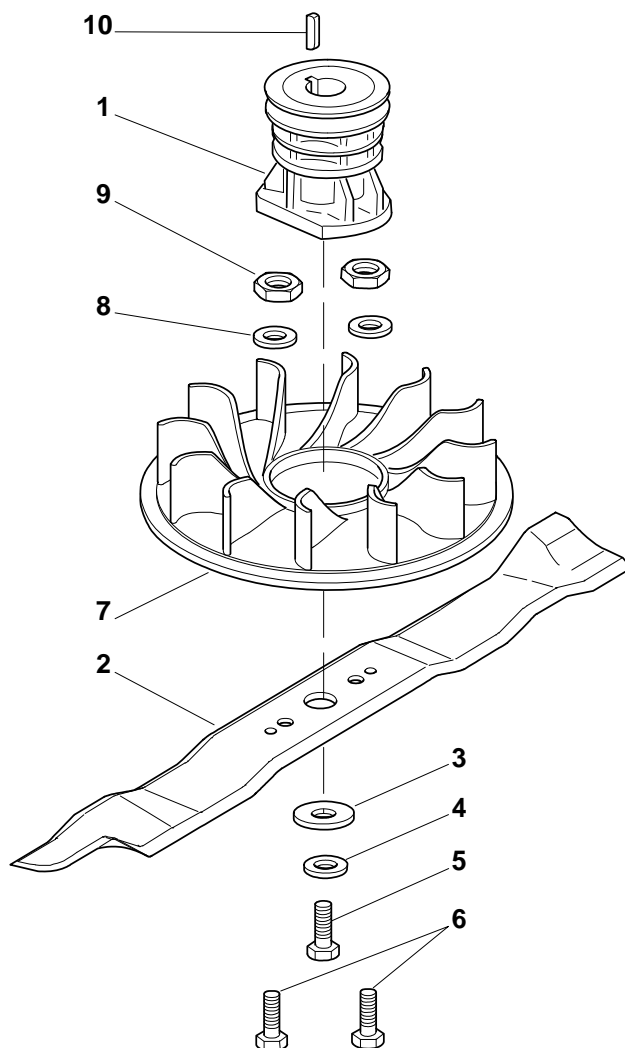

Blade

Pos.	Part no.	Q.ty	Description	Remarks
1	22465607/2	1	Hub With Pulley, Crankshaft Ř 22.2	
2	181004394/0	1	Blade	
3	22160400/0	1	Elastic Washer	
4	12523080/0	1	Washer	
5	12735698/0	1	Screw	
6	12791400/0	2	Screw	
7	322465634/0	1	Hub Fan	
8	12521330/0	2	Washer	
9	12154510/0	2	Nut	
10	12139100/0	1	Feather, Crankshaft Ř 22.2