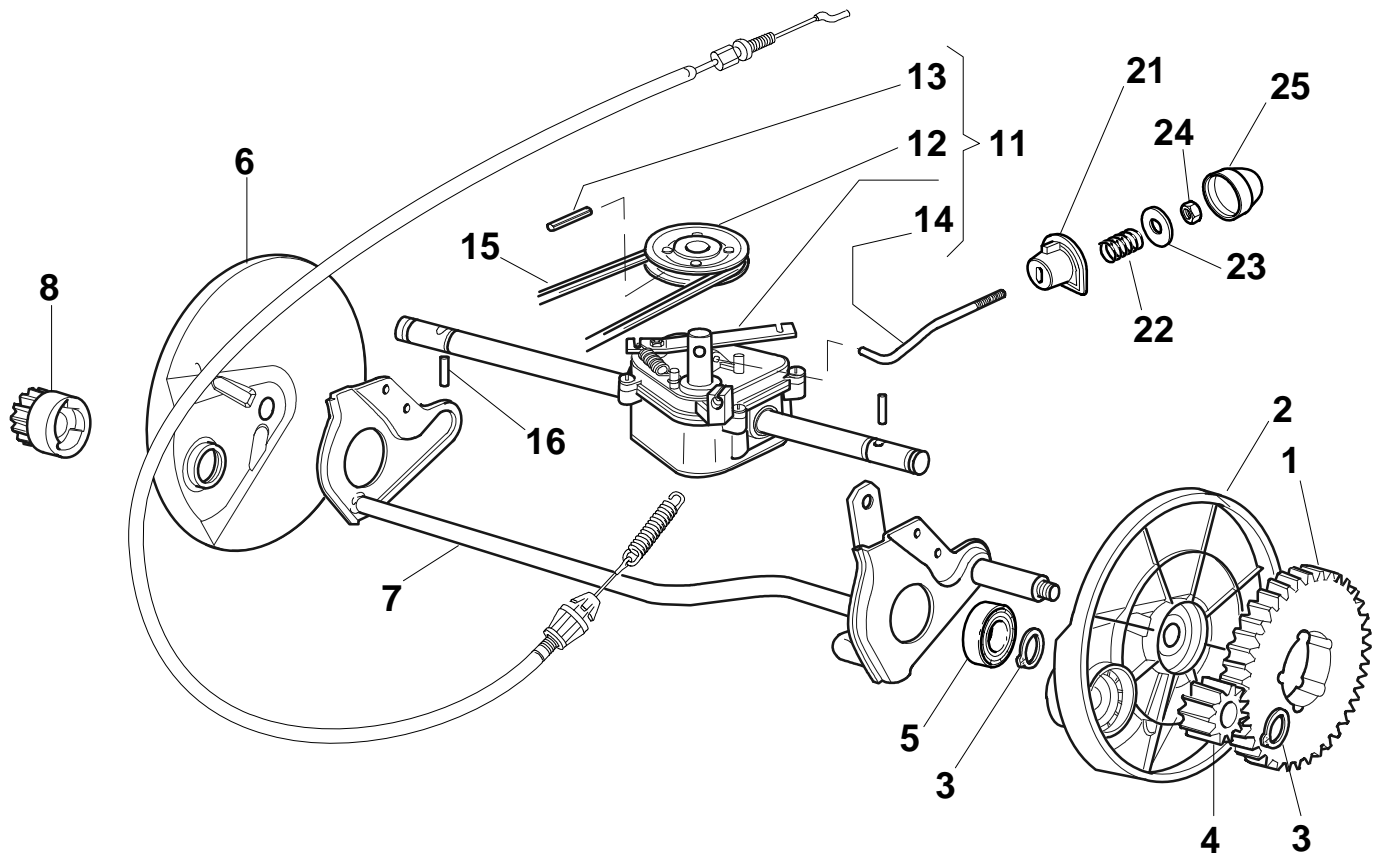

Rear Drive

Pos.	Part no.	Q.ty	Description	Remarks
1	22120105/1	2	Ring Gear	
2	22600093/0	1	Protection, L Wheel	
3	12608600/0	4	Seeger	
4	22570120/1	1	Pinion L	
5	19216035/0	2	Bearing	
6	22600092/0	1	Protection, R Wheel	
7	81000147/0	1	Axle, Rear Wheels	
8	22570110/1	1	Pinion R	
11	81003092/0	1	Gear Box	(General Transmission)
11	81003092/0	1	Gear Box	
12	22601904/0	1	Pulley	
13	12645705/0	1	Pin	
14	22033283/0	1	Adjustment Rod	(General Transmission)
14	22033283/0	1	Adjustment Rod	
15	35063902/0	1	Belt Z 29.5	
16	22753000/0	2	Pin	
21	22041957/1	1	Bush	
22	22450063/0	1	Spring	
23	22680009/0	1	Washer	
24	12154510/0	1	Nut	
25	22110230/0	1	Cap