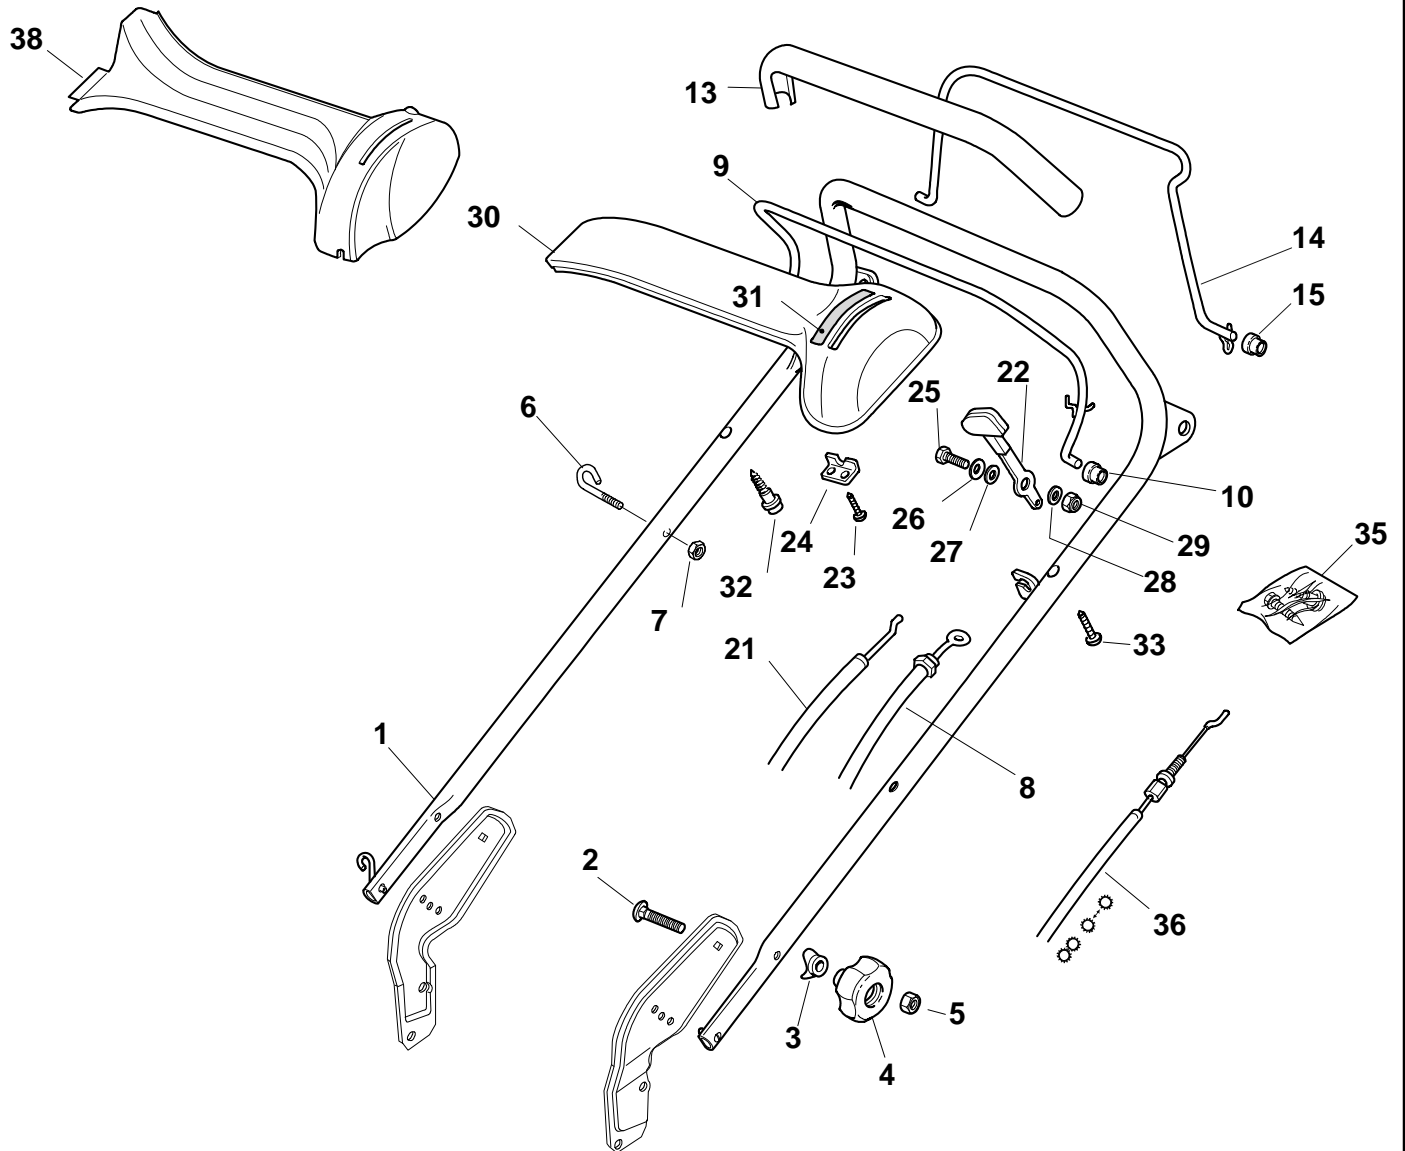

Handle, Upper Part

XS 55 MGS SILENT - Model Year 2009

Handle, Upper Part

Pos.	Part no.	Q.ty	Description	Remarks
1	381006869/1	1	Handle, Upper Part	
2	12819120/0	2	SCREW	
3	22680006/1	2	Washer	
4	322399804/1	2	Knob	
5	12293200/0	2	Nut	
6	22430313/0	1	Guide Spring	
7	12154510/0	1	Nut	
8	181030026/0	1	Cable, Thread Engine Brake	(Ggp 160cc)
8	181030026/0	1	Cable, Thread Engine Brake	(Ggp 160cc)
9	81003291/3	1	Lever, Engine Brake	
10	22041966/0	2	Bush	
11	12728518/0	1	Screw	
12	22806612/0	1	Support	
13	22291050/0	1	Handgrip Black	
14	81003288/1	1	Lever, Driving	
15	22041965/1	2	Bush	
21	81007160/0	1	Throttle Cable	
22	81007280/2	1	Lever, Throttle	(B&S 625-675-700 Series - Honda - Ggp 140-160-196 cc)
23	12735105/0	2	Screw	
24	22981467/0	1	Plate	
25	12530060/0	1	Elastic Washer	
25	12791500/0	1	Screw	
26	12530060/0	1	Elastic Washer	
27	12523040/0	1	Washer	
28	12523040/0	1	Washer	
29	12154510/0	1	Nut	
30	22120152/0	1	Dash Board Yellow	
30	22120154/0	1	Dash Board Red	
30	22120158/0	1	Dash Board Black	
31	114356743/1	1	Label	(Honda)
32	22943006/0	1	Screw	
33	12728460/0	1	Screw	
35	81008609/0	1	Outfit, Dash-Board Screws	
36	381030025/0	1	Cable, Rear Drive	(General Transmission)
36	381030025/0	1	Cable, Rear Drive	(General Transmission)
38	22120172/0	1	Dash Board Black	
38	22120173/0	1	Dash Board Red	
38	22120174/0	1	Dash Board Yellow