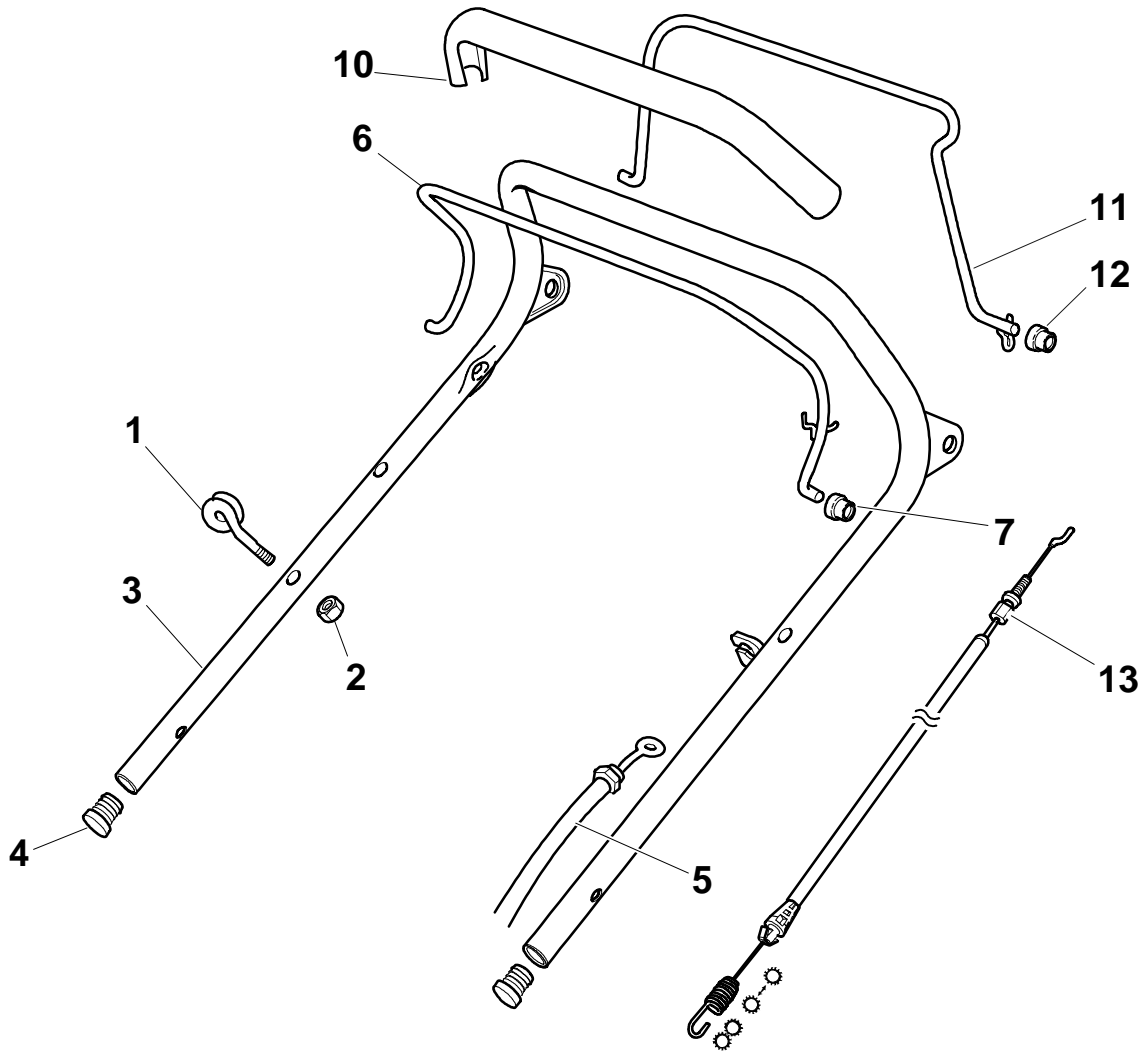

Handle, Upper Part

Pos.	Part no.	Q.ty	Description	Remarks
1	22430309/0	1	Guide Spring	
2	12154330/0	1	Nut	
3	81006981/0	1	Handle, Upper Part	
4	18566112/0	2	Cap	
5	181030009/0	1	Cable, Thread Engine Brake	534 (B&S 700 Series)
5	81000611/0	1	Cable, Thread Engine Brake	(Ggp 150cc)
5	81000640/0	1	Cable, Thread Engine Brake	534 (Honda Gcv 135-160-190)
5	81000643/0	1	Cable, Thread Motor Brake	534 (B&S 500 Series)
5	81000756/0	1	Cable, Thread Engine Brake	534 (B&S 625-675 Series)
5	81000756/0	1	Cable, Thread Engine Brake	534 (B&S 675 Series Es)
5	81000756/0	1	Cable, Thread Engine Brake	534 (Ggp 140cc)
5	81000756/0	1	Cable, Thread Engine Brake	534 (Ggp 160cc)
5	81000756/0	1	Cable, Thread Engine Brake	534 (Ggp 196cc)
6	81003291/3	1	Lever, Engine Brake	
7	22041966/0	2	Bush	
10	22291050/0	1	Handgrip Black	
11	22041965/1	2	Bush	
12	81003288/1	1	Lever, Driving	
13	81000668/1	1	Cable, Rear Drive	(General Transmission)
13	81000672/0	1	Cable, Rear Drive	(Bi Ci Di)