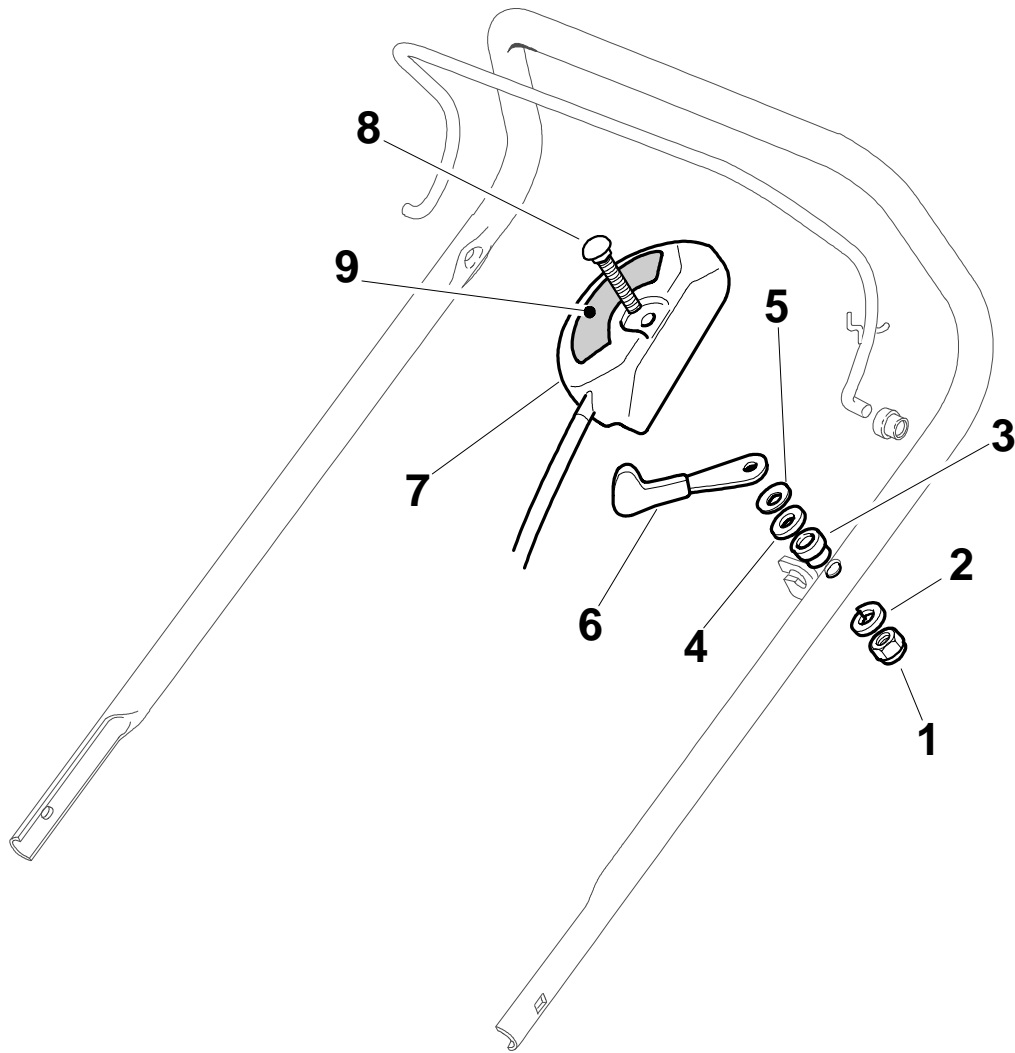

Controls

Pos.	Part no.	Q.ty	Description	Remarks
1	12291000/0	1	Nut	
2	12581500/0	1	Grower	
3	22171005/0	1	Spacer	
4	12521360/0	1	Washer	
5	12508100/0	1	Washer	
6	81007220/0	1	Lever, Throttle	(B&S 450-500 Series - Ggp 150 cc)
6	81007279/1	1	Lever, Throttle	(B&S 625-675-700 Series - Honda - Ggp 140-160-196 cc)
7	81007080/0	1	Cable, Trottle	
8	12815000/0	1	Screw	
9	114356905/0	1	Label	(B&S 700 series DOV)
9	114356905/0	1	Label	(Honda GCV 160-190 Autochoke)
9	114364264/0	1	Label	AVS (GGP 160-196)
9	14356702/0	1	Label	(Honda)
9	14356702/0	1	Label	(GGP)
9	14356703/0	1	Label	(B&S)