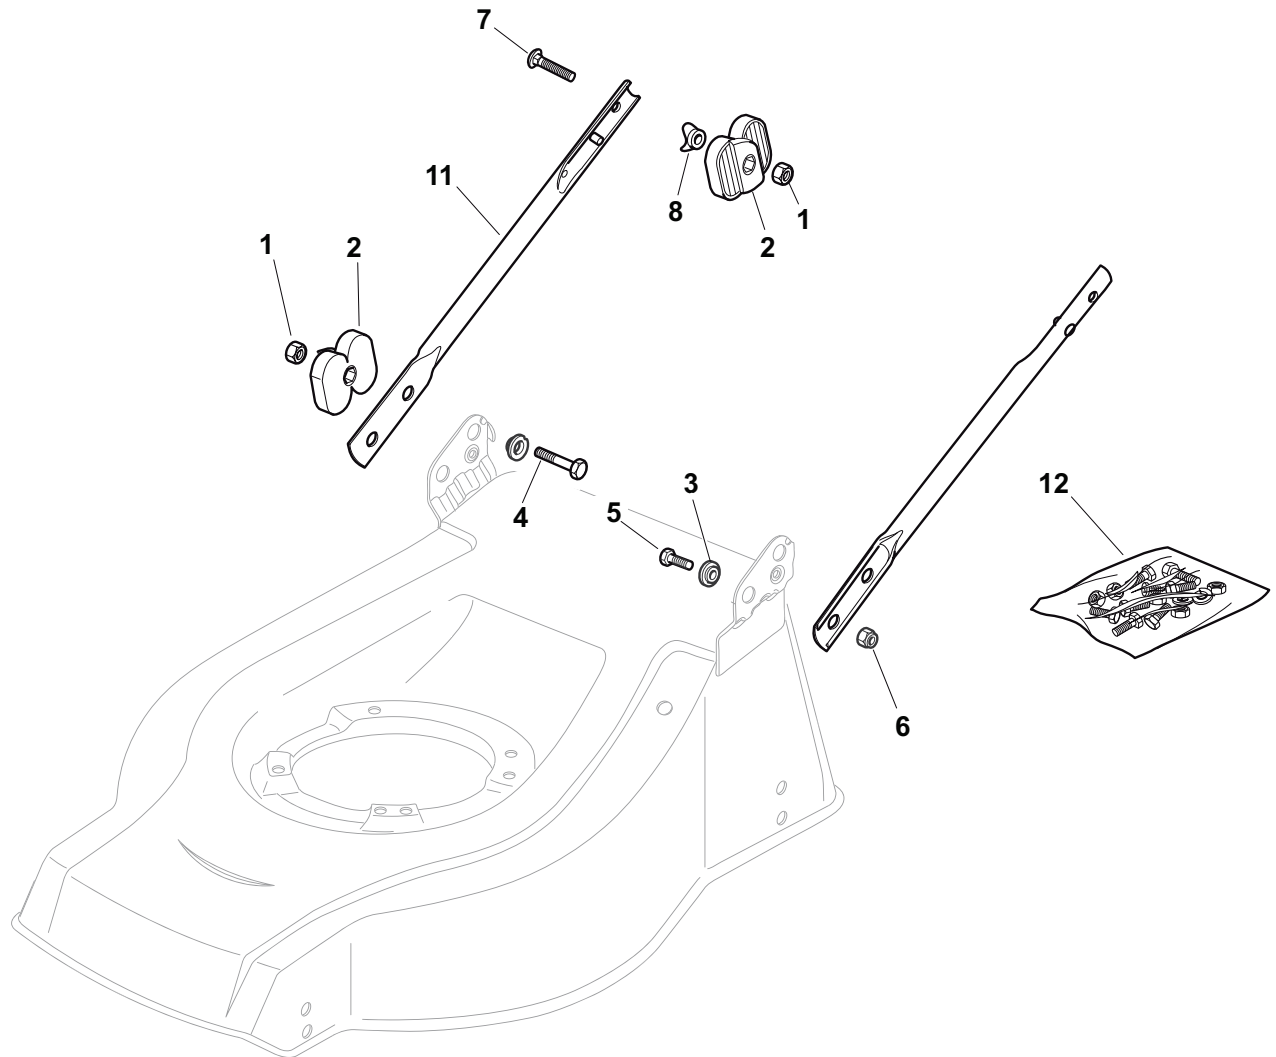

### Chassis/Wheels And Height Adjusting

Pos.	Part no.	Q.ty	Description	Remarks
1	381003618/1	1	Deck INOX	
2	22171002/0	1	Spacer	
3	81000143/1	1	Axle, Front Wheels	
4	112436051/0	2	Plate	
5	381002021/0	1	Rod, Height Adjustment	
12	12789000/0	2	Screw	
13	81003283/1	1	Lever, Height Adjustment	
14	12154320/0	2	Nut	
15	22122200/0	4	Bearing	
16	81007336/0	2	Wheel	
17	12521350/0	2	Washer	
18	12155000/0	2	Nut	
19	22110381/0	2	Hub Cap	
20	22122200/0	4	Bearing	
21	81007337/0	2	Wheel	
22	12521350/0	2	Washer	
23	12155000/0	2	Nut	
24	22110382/0	2	Hub Cap	
25	12530150/0	2	Washer	
41	12691800/0	1	Screw	
41	12793701/0	3	Screw	
42	12155000/0	1	Nut	
42	12293201/0	3	Nut	
43	12731350/0	4	Screw	
44	22545152/0	2	Plate	

**Protection, Belt**

Pos.	Part no.	Q.ty	Description	Remarks
------	----------	------	-------------	---------

1	22140222/0	1	Deflector	
2	322060197/2	1	Protection	
3	12728530/0	3	Screw	
4	22291150/0	1	Rubber Insert	

**Handle, Lower Part**

Pos.	Part no.	Q.ty	Description	Remarks
1	12293202/0	4	Nut	
2	22399803/0	4	Knob	
3	22041955/0	4	Bush	
4	12793700/0	2	Screw	
5	12792610/0	2	Screw	
6	12155000/0	2	Nut	
7	12819125/0	2	Screw	
8	22680006/1	2	Washer	
11	81006973/0	2	Handle, Lower Part	
12	81008633/0	1	Outfit, Screws	

**Blade**

Pos.	Part no.	Q.ty	Description	Remarks
1	122465607/3	1	Hub With Pulley, Crankshaft Ø 22.2	
2	81004381/1	1	Blade Standard	
2	81004398/0	1	Blade Standard	
3	22160400/0	1	Elastic Washer	
4	12523080/0	1	Washer	
5	12735698/0	1	Screw	
6	12139100/0	1	Key	