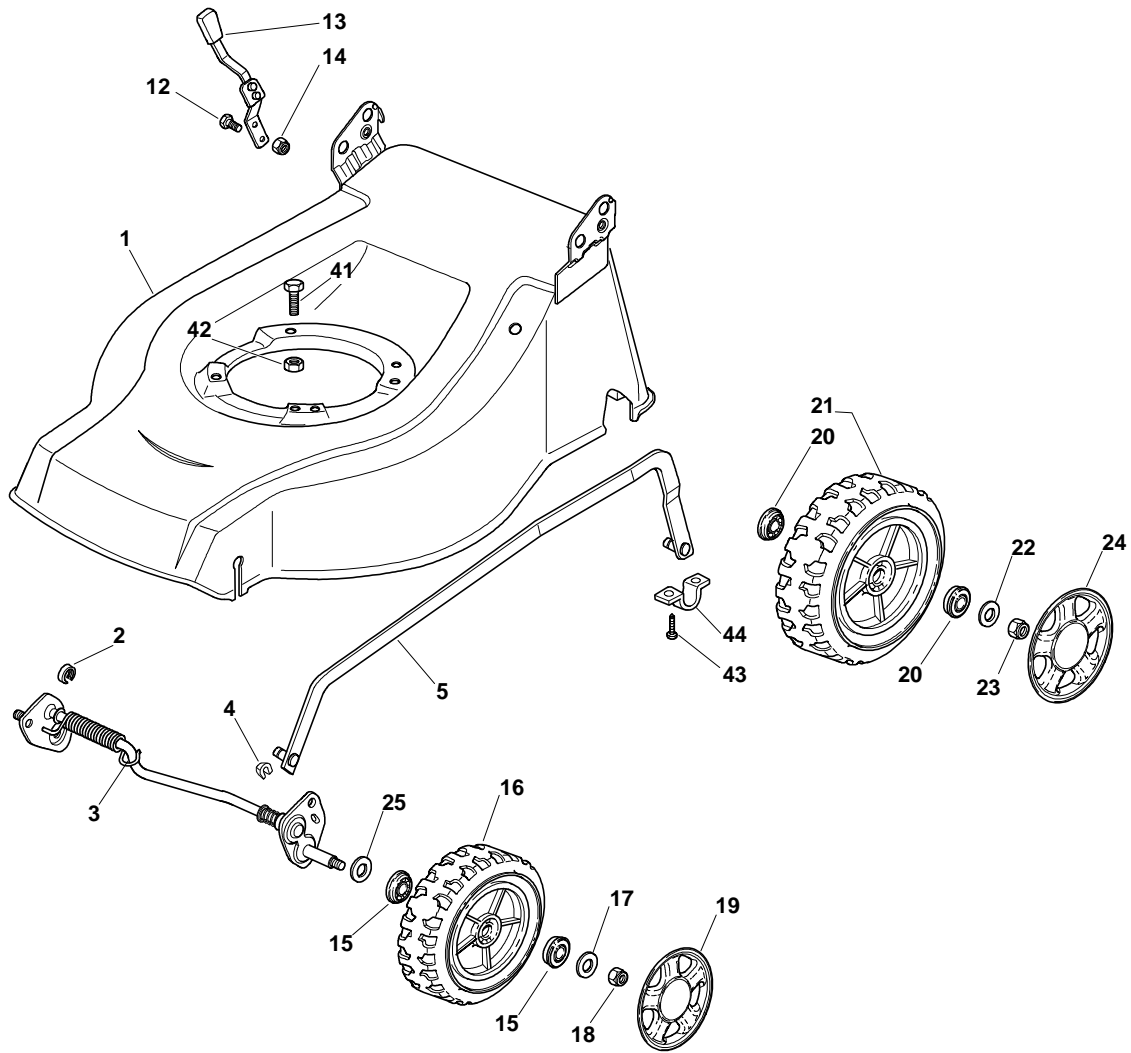

### Chassis/Wheels And Height Adjusting

Pos.	Part no.	Q.ty	Description	Remarks
1	381003618/1	1	Deck INOX	
2	22171002/0	1	Spacer	
3	81000143/1	1	Axle, Front Wheels	
4	112436051/0	2	Plate	
5	381002021/0	1	Rod, Height Adjustment	
12	12789000/0	2	Screw	
13	81003283/1	1	Lever, Height Adjustment	
14	12154320/0	2	Nut	
15	22122200/0	4	Bearing	
16	81007336/0	2	Wheel	
17	12521350/0	2	Washer	
18	12155000/0	2	Nut	
19	22110381/0	2	Hub Cap	
20	22122200/0	4	Bearing	
21	81007337/0	2	Wheel	
22	12521350/0	2	Washer	
23	12155000/0	2	Nut	
24	22110382/0	2	Hub Cap	
25	12530150/0	2	Washer	
41	12691800/0	1	Screw	
41	12793701/0	3	Screw	
42	12155000/0	1	Nut	
42	12293201/0	3	Nut	
43	12731350/0	4	Screw	
44	22545152/0	2	Plate	

**Handle, Upper Part**

Pos.	Part no.	Q.ty	Description	Remarks
1	22430309/0	1	Guide Spring	
2	12154330/0	1	Nut	
3	81006981/0	1	Handle, Upper Part	
4	18566112/0	2	Cap	
5	181030009/0	1	Cable, Thread Engine Brake	534 (B&S 700 Series)
5	81000611/0	1	Cable, Thread Engine Brake	(Ggp 150cc)
5	81000640/0	1	Cable, Thread Engine Brake	534 (Honda Gcv 135-160-190)
5	81000643/0	1	Cable, Thread Motor Brake	534 (B&S 500 Series)
5	81000756/0	1	Cable, Thread Engine Brake	534 (B&S 625-675 Series)
5	81000756/0	1	Cable, Thread Engine Brake	534 (B&S 675 Series Es)
5	81000756/0	1	Cable, Thread Engine Brake	534 (Ggp 140cc)
5	81000756/0	1	Cable, Thread Engine Brake	534 (Ggp 160cc)
5	81000756/0	1	Cable, Thread Engine Brake	534 (Ggp 196cc)
6	81003291/3	1	Lever, Engine Brake	
7	22041966/0	2	Bush	
10	22291050/0	1	Handgrip Black	
11	22041965/1	2	Bush	
12	81003288/1	1	Lever, Driving	
13	81000668/1	1	Cable, Rear Drive	(General Transmission)
13	81000672/0	1	Cable, Rear Drive	(Bi Ci Di)

**Blade**

Pos.	Part no.	Q.ty	Description	Remarks
1	122465607/3	1	Hub With Pulley, Crankshaft Ø 22.2	
2	81004381/1	1	Blade Standard	
2	81004398/0	1	Blade Standard	
3	22160400/0	1	Elastic Washer	
4	12523080/0	1	Washer	
5	12735698/0	1	Screw	
6	12139100/0	1	Key	