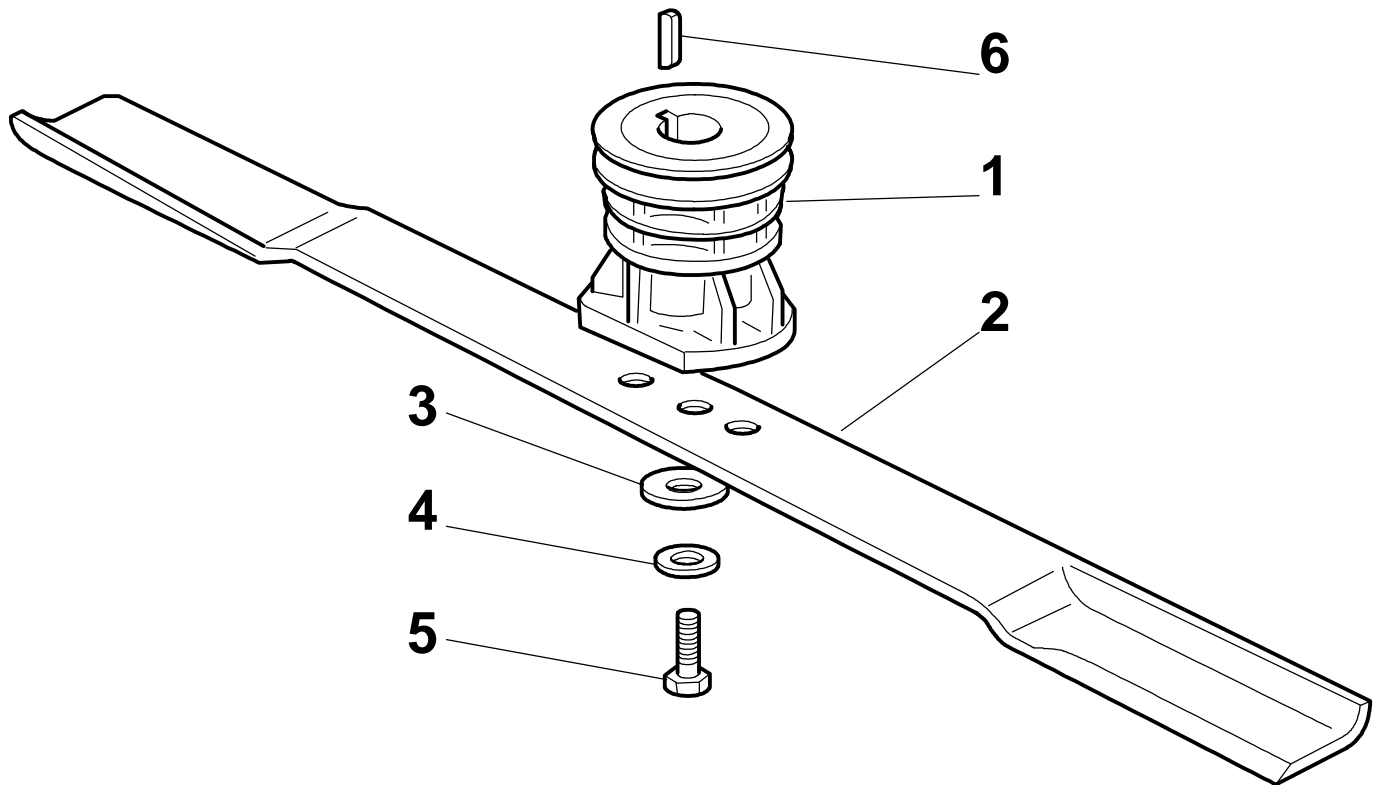

**Handle, Upper Part**

Pos.	Part no.	Q.ty	Description	Remarks
1	22430309/0	1	Guide Spring	
2	12154330/0	1	Nut	
3	81006981/0	1	Handle, Upper Part	
4	18566112/0	2	Cap	
5	181030009/0	1	Cable, Thread Engine Brake	534 (B&S 700 Series)
5	81000611/0	1	Cable, Thread Engine Brake	(Ggp 150cc)
5	81000640/0	1	Cable, Thread Engine Brake	534 (Honda Gcv 135-160-190)
5	81000643/0	1	Cable, Thread Motor Brake	534 (B&S 500 Series)
5	81000756/0	1	Cable, Thread Engine Brake	534 (B&S 625-675 Series)
5	81000756/0	1	Cable, Thread Engine Brake	534 (B&S 675 Series Es)
5	81000756/0	1	Cable, Thread Engine Brake	534 (Ggp 140cc)
5	81000756/0	1	Cable, Thread Engine Brake	534 (Ggp 160cc)
5	81000756/0	1	Cable, Thread Engine Brake	534 (Ggp 196cc)
6	81003291/3	1	Lever, Engine Brake	
7	22041966/0	2	Bush	
10	22291050/0	1	Handgrip Black	
11	22041965/1	2	Bush	
12	81003288/1	1	Lever, Driving	
13	81000668/1	1	Cable, Rear Drive	(General Transmission)
13	81000672/0	1	Cable, Rear Drive	(Bi Ci Di)

**Controls**

Pos.	Part no.	Q.ty	Description	Remarks
1	12291000/0	1	Nut	
2	12581500/0	1	Grower	
3	22171005/0	1	Spacer	
4	12521360/0	1	Washer	
5	12508100/0	1	Washer	
6	81007220/0	1	Lever, Throttle	(B&S 450-500 Series - Ggp 150 cc)
6	81007279/1	1	Lever, Throttle	(B&S 625-675-700 Series - Honda - Ggp 140-160-196 cc)
7	81007080/0	1	Cable, Trottle	
8	12815000/0	1	Screw	
9	114356905/0	1	Label	(B&S 700 series DOV)
9	114356905/0	1	Label	(Honda GCV 160-190 Autochoke)
9	114364264/0	1	Label	AVS (GGP 160-196)
9	14356702/0	1	Label	(Honda)
9	14356702/0	1	Label	(GGP)
9	14356703/0	1	Label	(B&S)

**Blade**

Pos.	Part no.	Q.ty	Description	Remarks
1	122465607/3	1	Hub With Pulley, Crankshaft Ø 22.2	
2	81004381/1	1	Blade Standard	
2	81004398/0	1	Blade Standard	
3	22160400/0	1	Elastic Washer	
4	12523080/0	1	Washer	
5	12735698/0	1	Screw	
6	12139100/0	1	Key	