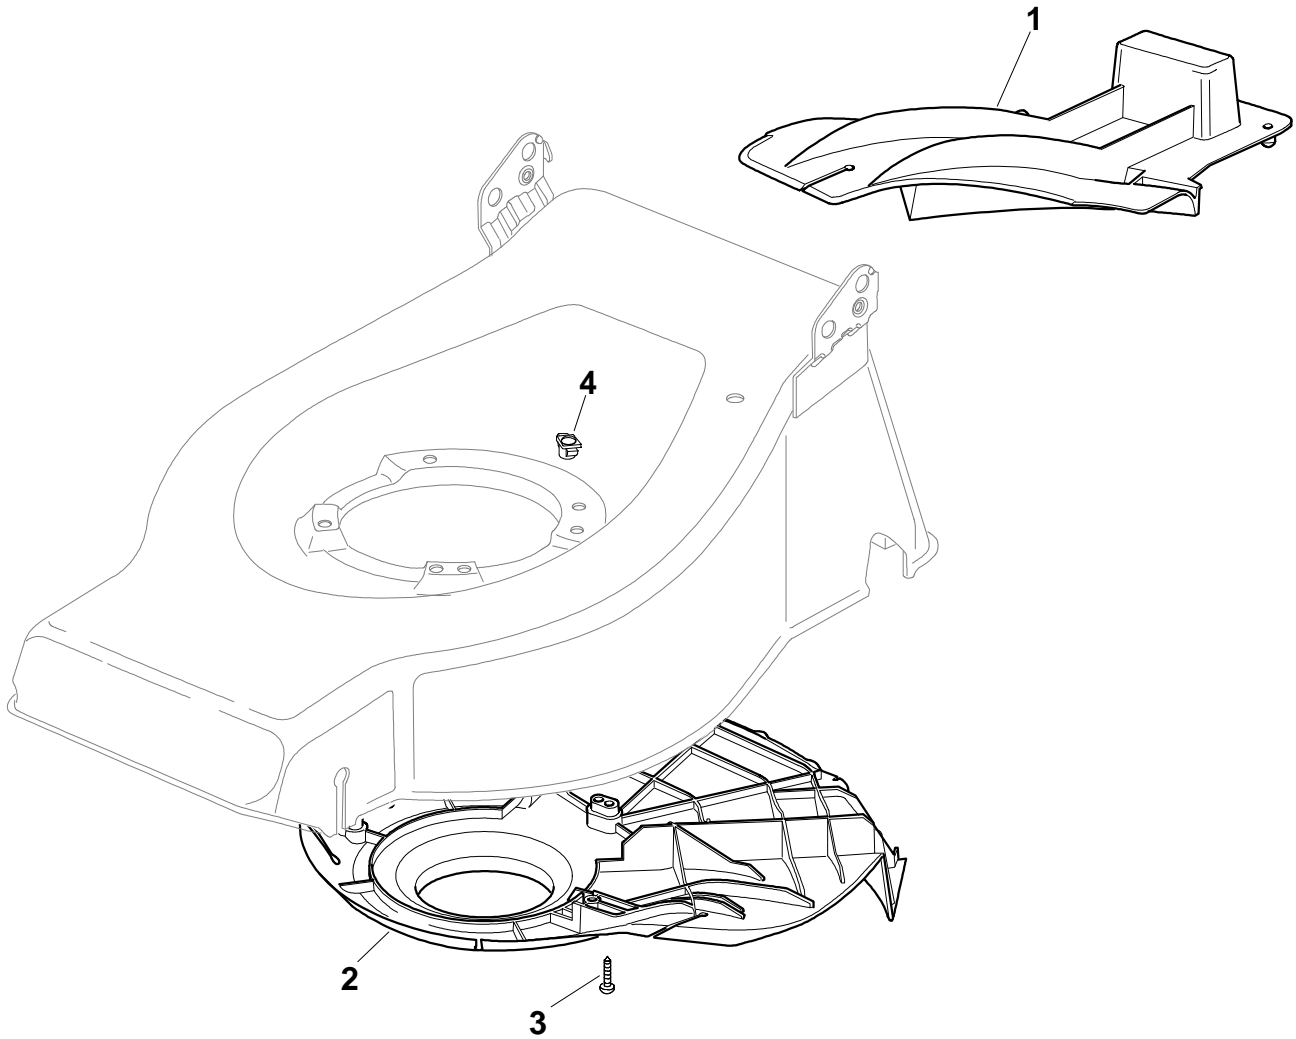

### Chassis/Wheels And Height Adjusting

Pos.	Part no.	Q.ty	Description	Remarks
1	381003618/1	1	Deck INOX	
2	22171002/0	1	Spacer	
3	81000143/1	1	Axle, Front Wheels	
4	112436051/0	2	Plate	
5	381002021/0	1	Rod, Height Adjustment	
12	12789000/0	2	Screw	
13	81003283/1	1	Lever, Height Adjustment	
14	12154320/0	2	Nut	
15	22122200/0	4	Bearing	
16	81007336/0	2	Wheel	
17	12521350/0	2	Washer	
18	12155000/0	2	Nut	
19	22110381/0	2	Hub Cap	
20	22122200/0	4	Bearing	
21	81007337/0	2	Wheel	
22	12521350/0	2	Washer	
23	12155000/0	2	Nut	
24	22110382/0	2	Hub Cap	
25	12530150/0	2	Washer	
41	12691800/0	1	Screw	
41	12793701/0	3	Screw	
42	12155000/0	1	Nut	
42	12293201/0	3	Nut	
43	12731350/0	4	Screw	
44	22545152/0	2	Plate	

**Protection, Belt**

Pos.	Part no.	Q.ty	Description	Remarks
------	----------	------	-------------	---------

1	22140222/0	1	Deflector	
2	322060197/2	1	Protection	
3	12728530/0	3	Screw	
4	22291150/0	1	Rubber Insert	