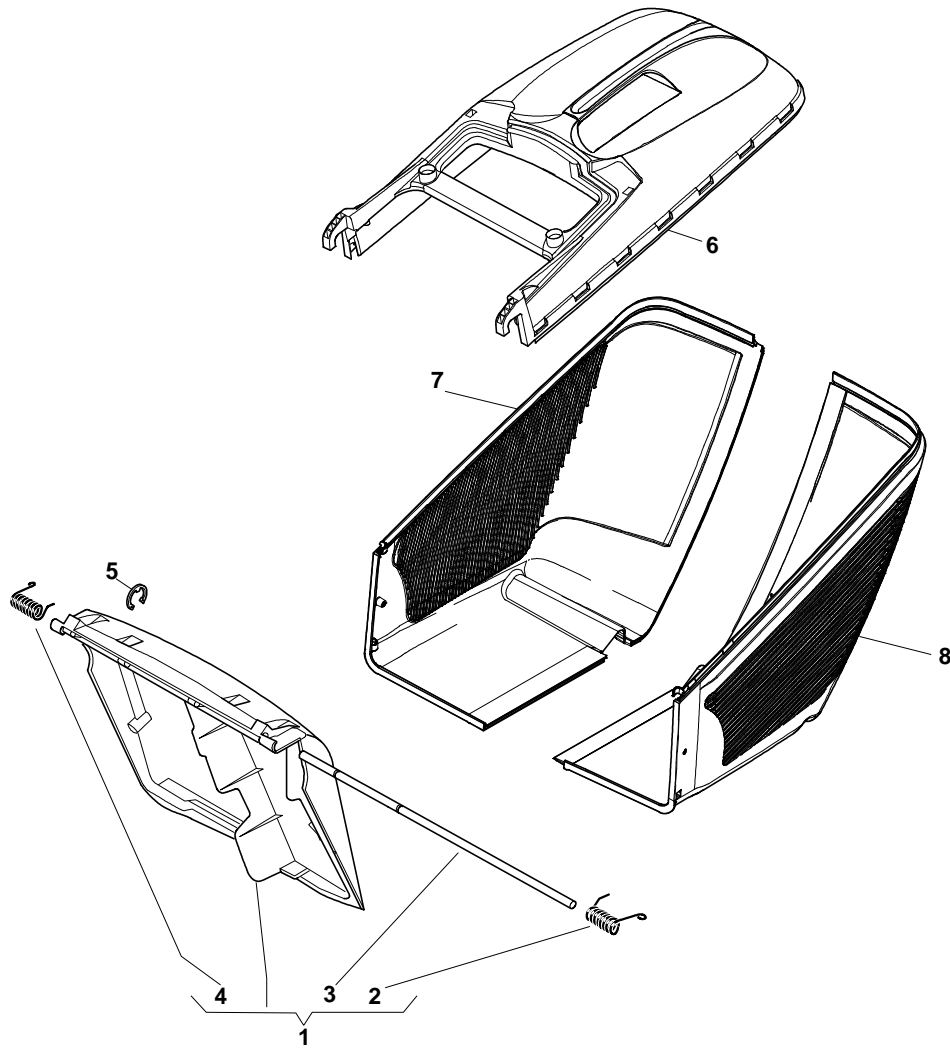

Grass-Catcher

Pos.	Part no.	Q.ty	Description	Remarks
1	381008021/2	1	Stone-Guard Black	
2	22450420/1	1	L Spring	
3	22517906/1	1	Pin	
4	22450410/1	1	R Spring	
5	12000930/0	1	Snap Ring	
6	22486101/0	1	Grass-Box, Upper	
7	322486150/1	1	Grass-Box, R Lower	
8	322486151/1	1	Grass-Box, L Lower