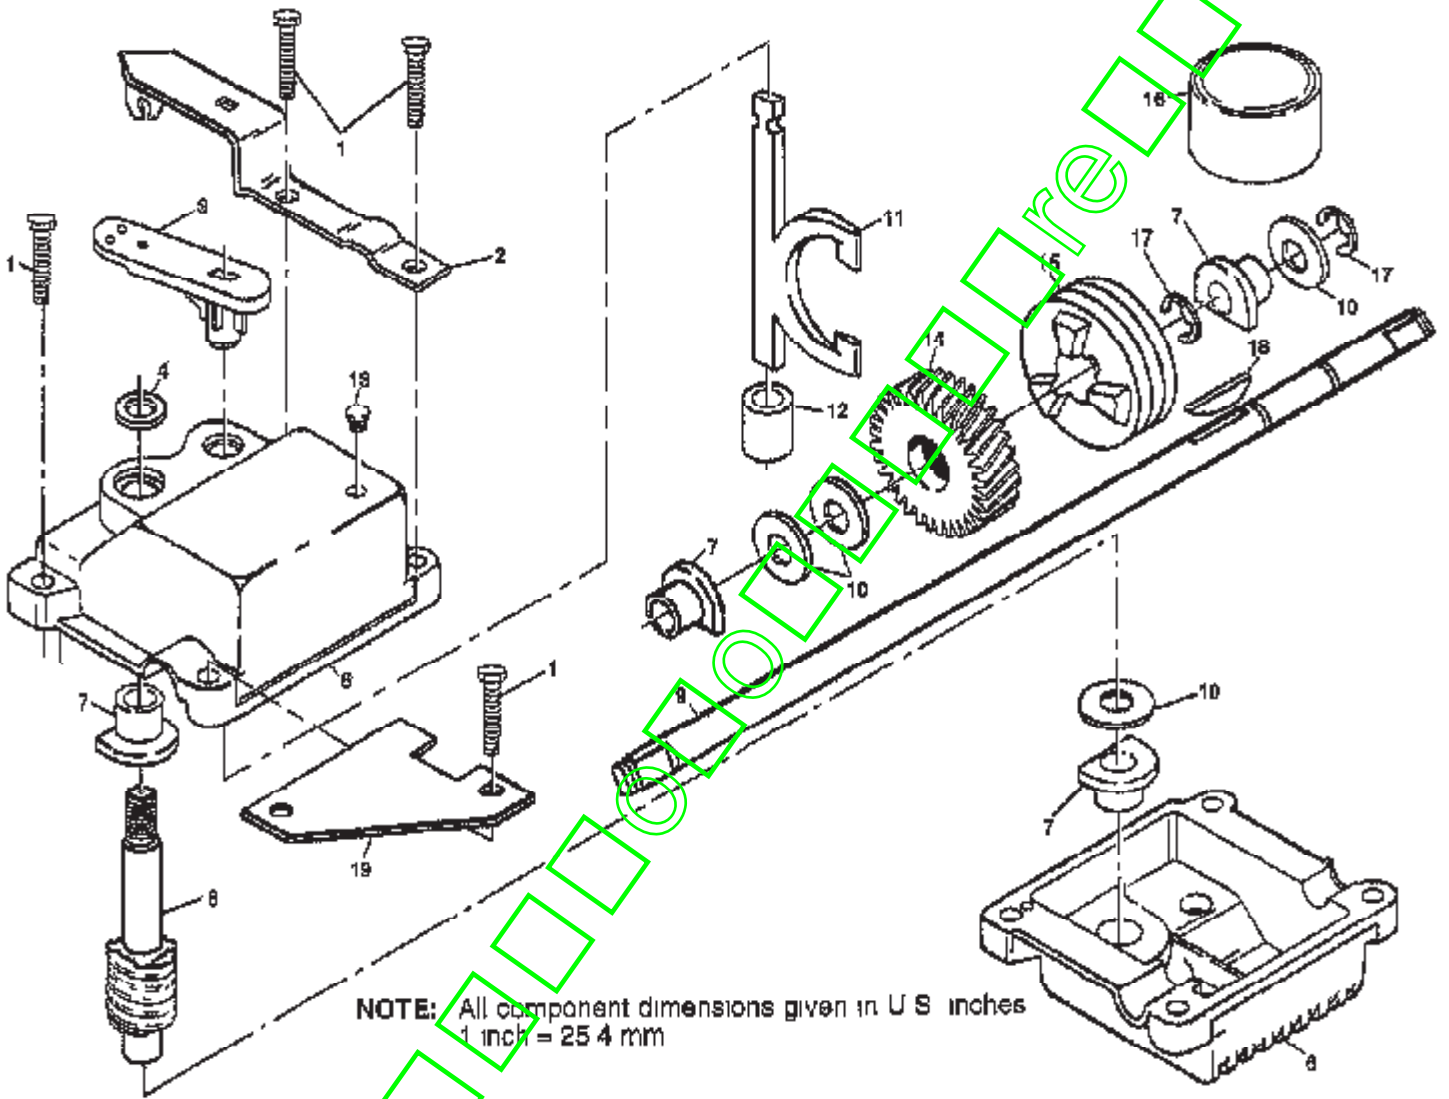

**POWER PROPELLED LAWN MOWER - - MODEL NO. BM4Z411A**  
**GEAR CASE ASSEMBLY PART NUMBER 702511**

Ref #	Part Number	Qty	Description
	702511		SUB= 48367
1	17490416		SCREW.1/4-20
2	137055X004		BRACKET.GEARCASE
3	137053		SHIFTER
4	57072		SEAL
6	48373		KIT GEARCASE HALV
7	77881		BEARING
8	137051		SHAFT.WORM
9	137074		SHAFT.DRIVE
10	57079		THRUST WASHER
11	131484		CLUTCH YOKE
12	700343		BUSHING.GEAR BOX
13	86447		PLUG PM
14	137050		GEAR.HELICAL
15	750436X		CLUTCH JAW
16	750369		SUB= 6066J
17	12000003		RING T
18	850848		HI PRO KEY
19	81585X004		SPRING BRKT