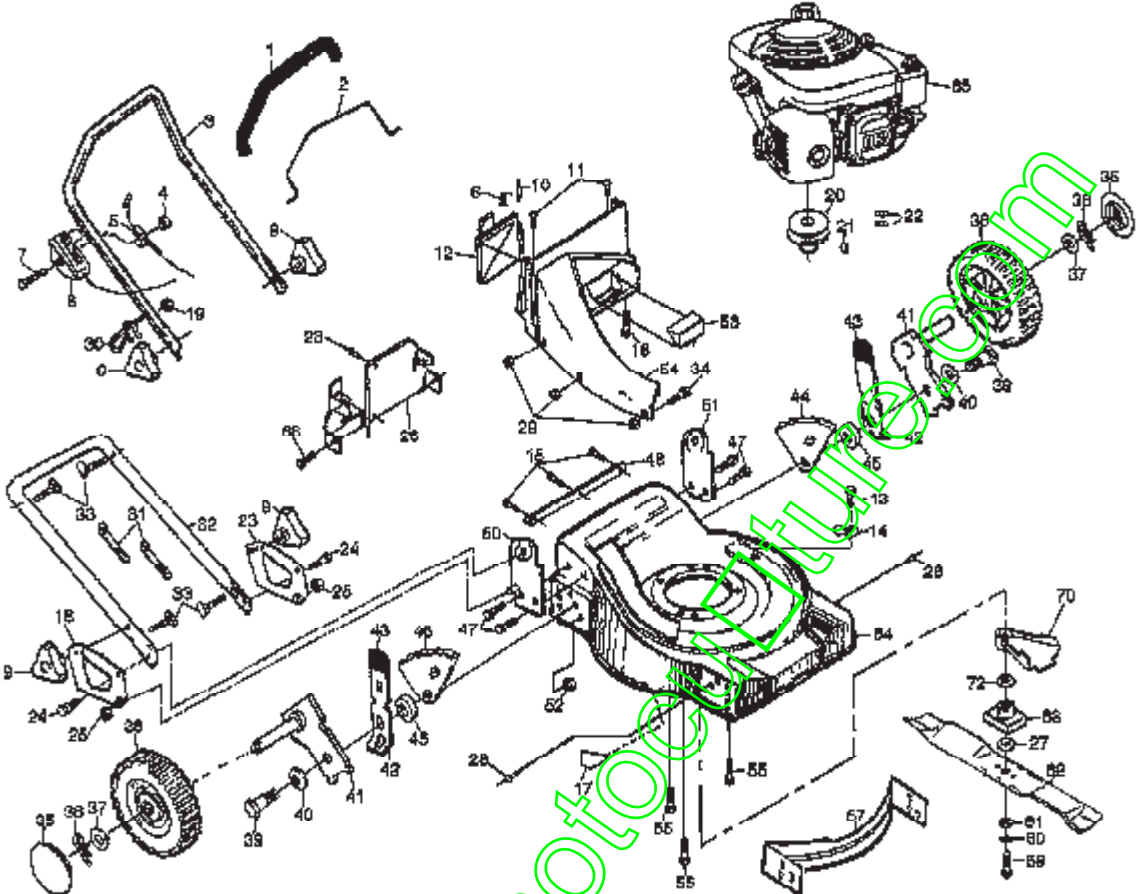

ROTARY LAWN MOWER - - MODEL NO. BM4Z411A

emc-motors.com

Ref #	Part Number	Qty	Description
1	850724		SUB= 155890
2	145794		BAIL.CNTRL.DLX.
3	145640X479		HANDLE.UP.DLX.CON SUBS/1
4	63601		SUB= 73800400
5	133107		ZONE CONTROL
6	750783		SPRING(LEFT)
7	144929		SCREW.HXHD.WASH.
8	147551		CONTROL.THRTLAXL
9	87692		KNOB PM
10	750893		HINGE ROD
11	65231		SCREW
12	752110		SUB= 532752110
13	750097		TAPPING SCREW
14	87930		GUIDE CLIP PM
15	146694		SCREW.1/4-20.38
16	751155		SCREW
17	107339X		DECAL HYT
18	752100X479		HDLE LINK RH PM
19	73510400		NUT
20	84596		ENGINE PULLEY.FWG
21	87677		HI PRO KEY PM
22	59708		SCREW
23	752102X479		HDLE LINK LH PM
24	752183X		BOLT
25	63124		SUB= 73690500
26	146687X479		BACK PLATE
27	67510		SUB= 19131016
28	128415		BLIND RIVET
29	751152		LOCKNUT
30	132001		ROPE GUIDE
31	66426		SUB= 7192J
32	750579X479		SUB= 151720X479
33	131959		BOLT.HANDLE.LM
34	751872		SCREW
35	77400		HUB CAP
36	85179		RETAINER CLIP PM
37	52160		WASHER
38	800390		SUB= 146247
39	142748		BOLT SHLD 3/8-16
40	62335		"WASHER, BELLEVIL."
41	87886X004		AXLE ARM
42	850862X004		SELECTOR SPRING
43	132800		SUB= 532132800
44	750866		"BRKT, WHL ADJ LR"
45	84920		SUB= 146630
46	750865		BRKT WHL ADJ RR
47	55187		SCREW
48	146143X479		GUARD.FOOT.REAR.
50	147035		BRACKET.HANDLE.RH
51	147036		BRACKET.HANDLE.LH
52	751592		LOCKNUT PM
53	750700		"COVER,BATTERY"
54	146669		TUNNEL.HI-VAC
55	146653		SCREW.HXHD.3/8-16
57	801652X479		BAFFLE.FRT.PNT.
59	851084		SCREW
60	850263		LOCKWASHER
61	851074		"WASHER,HARDEN"